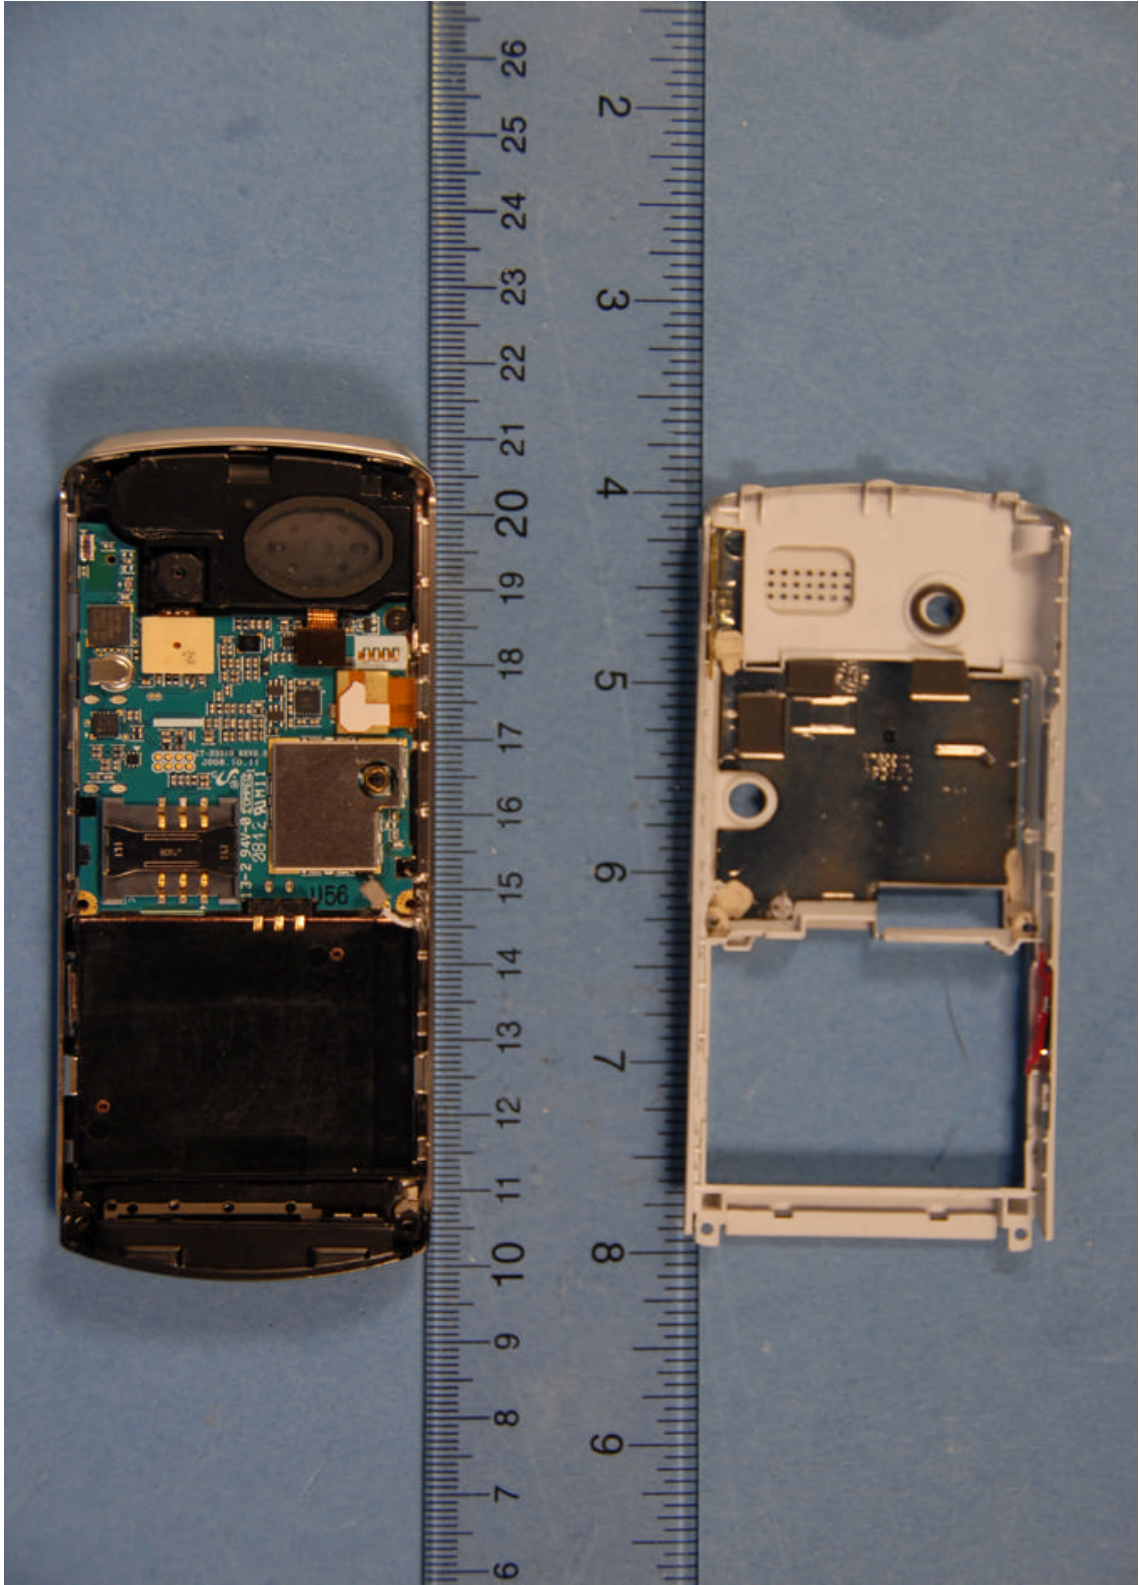

**INTERNAL PHOTOGRAPHS**

	<p><b>COMPANY NAME:</b> SAMSUNG ELECTRONICS</p>		<p><b>Reviewed by:</b> Quality Manager</p>
<p><b>FCC ID:</b> A3LSWDS3310</p>	<p><b>EUT PHOTOS</b> INTERNAL</p>	<p><b>EUT Type:</b> 850/1900 GSM/GPRS/EDGE with Bluetooth</p>	<p>Page 1 of 12</p>

	<p><b>COMPANY NAME:</b> SAMSUNG ELECTRONICS</p>		<p><b>Reviewed by:</b> Quality Manager</p>
<p><b>FCC ID:</b> A3LSWDS3310</p>	<p><b>EUT PHOTOS</b> INTERNAL</p>	<p><b>EUT Type:</b> 850/1900 GSM/GPRS/EDGE with Bluetooth</p>	<p>Page 2 of 12</p>

	<p><b>COMPANY NAME:</b> SAMSUNG ELECTRONICS</p>		<p><b>Reviewed by:</b> Quality Manager</p>
<p><b>FCC ID:</b> A3LSWDS3310</p>	<p><b>EUT PHOTOS</b> INTERNAL</p>	<p><b>EUT Type:</b> 850/1900 GSM/GPRS/EDGE with Bluetooth</p>	<p>Page 3 of 12</p>

	<b>COMPANY NAME:</b> SAMSUNG ELECTRONICS		<b>Reviewed by:</b> Quality Manager
<b>FCC ID:</b> A3LSWDS3310	<b>EUT PHOTOS</b> INTERNAL	<b>EUT Type:</b> 850/1900 GSM/GPRS/EDGE with Bluetooth	Page 4 of 12