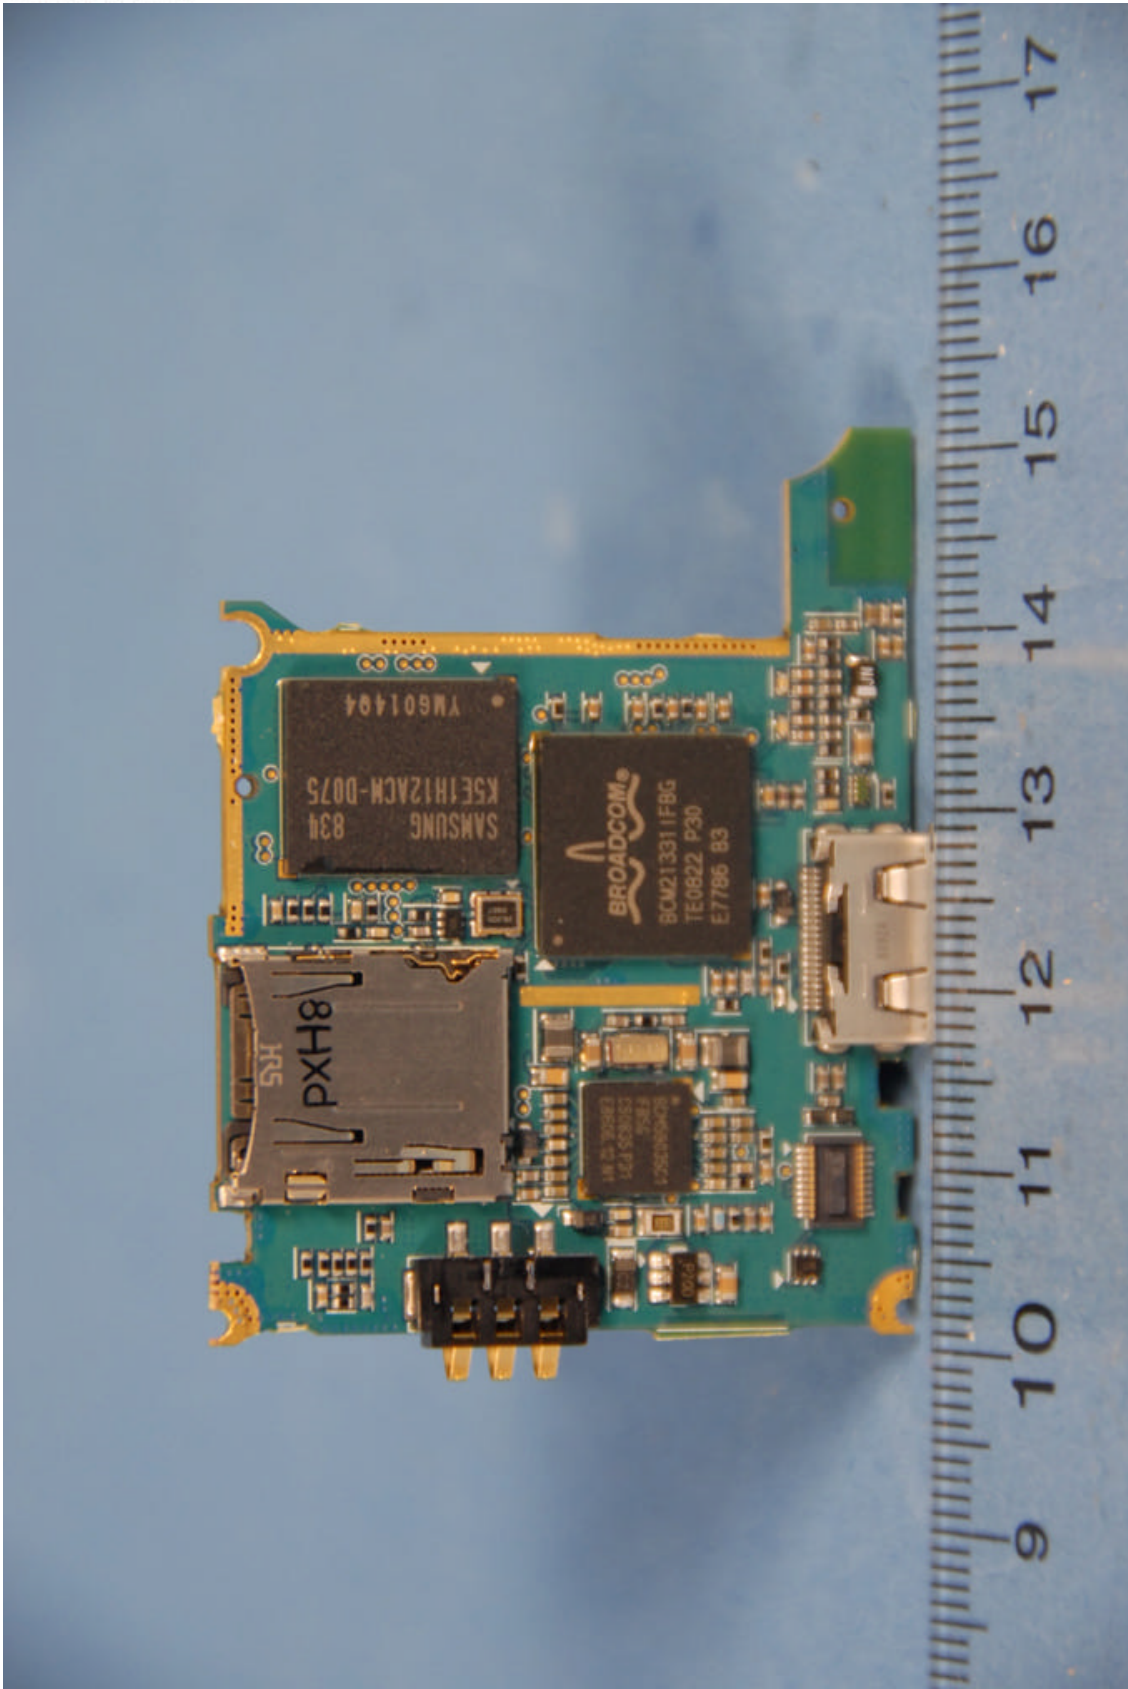

**INTERNAL PHOTOGRAPHS**

	<p><b>COMPANY NAME:</b> SAMSUNG ELECTRONICS</p>		<p><b>Reviewed by:</b> Quality Manager</p>
<p><b>FCC ID:</b> A3LSWDS3310</p>	<p><b>EUT PHOTOS</b> INTERNAL</p>	<p><b>EUT Type:</b> 850/1900 GSM/GPRS/EDGE with Bluetooth</p>	<p>Page 1 of 12</p>

	<p><b>COMPANY NAME:</b> SAMSUNG ELECTRONICS</p>		<p><b>Reviewed by:</b> Quality Manager</p>
<p><b>FCC ID:</b> A3LSWDS3310</p>	<p><b>EUT PHOTOS</b> INTERNAL</p>	<p><b>EUT Type:</b> 850/1900 GSM/GPRS/EDGE with Bluetooth</p>	<p>Page 2 of 12</p>

	<p><b>COMPANY NAME:</b> SAMSUNG ELECTRONICS</p>		<p><b>Reviewed by:</b> Quality Manager</p>
<p><b>FCC ID:</b> A3LSWDS3310</p>	<p><b>EUT PHOTOS</b> INTERNAL</p>	<p><b>EUT Type:</b> 850/1900 GSM/GPRS/EDGE with Bluetooth</p>	<p>Page 3 of 12</p>

	<b>COMPANY NAME:</b> SAMSUNG ELECTRONICS		<b>Reviewed by:</b> Quality Manager
<b>FCC ID:</b> A3LSWDS3310	<b>EUT PHOTOS</b> INTERNAL	<b>EUT Type:</b> 850/1900 GSM/GPRS/EDGE with Bluetooth	Page 4 of 12