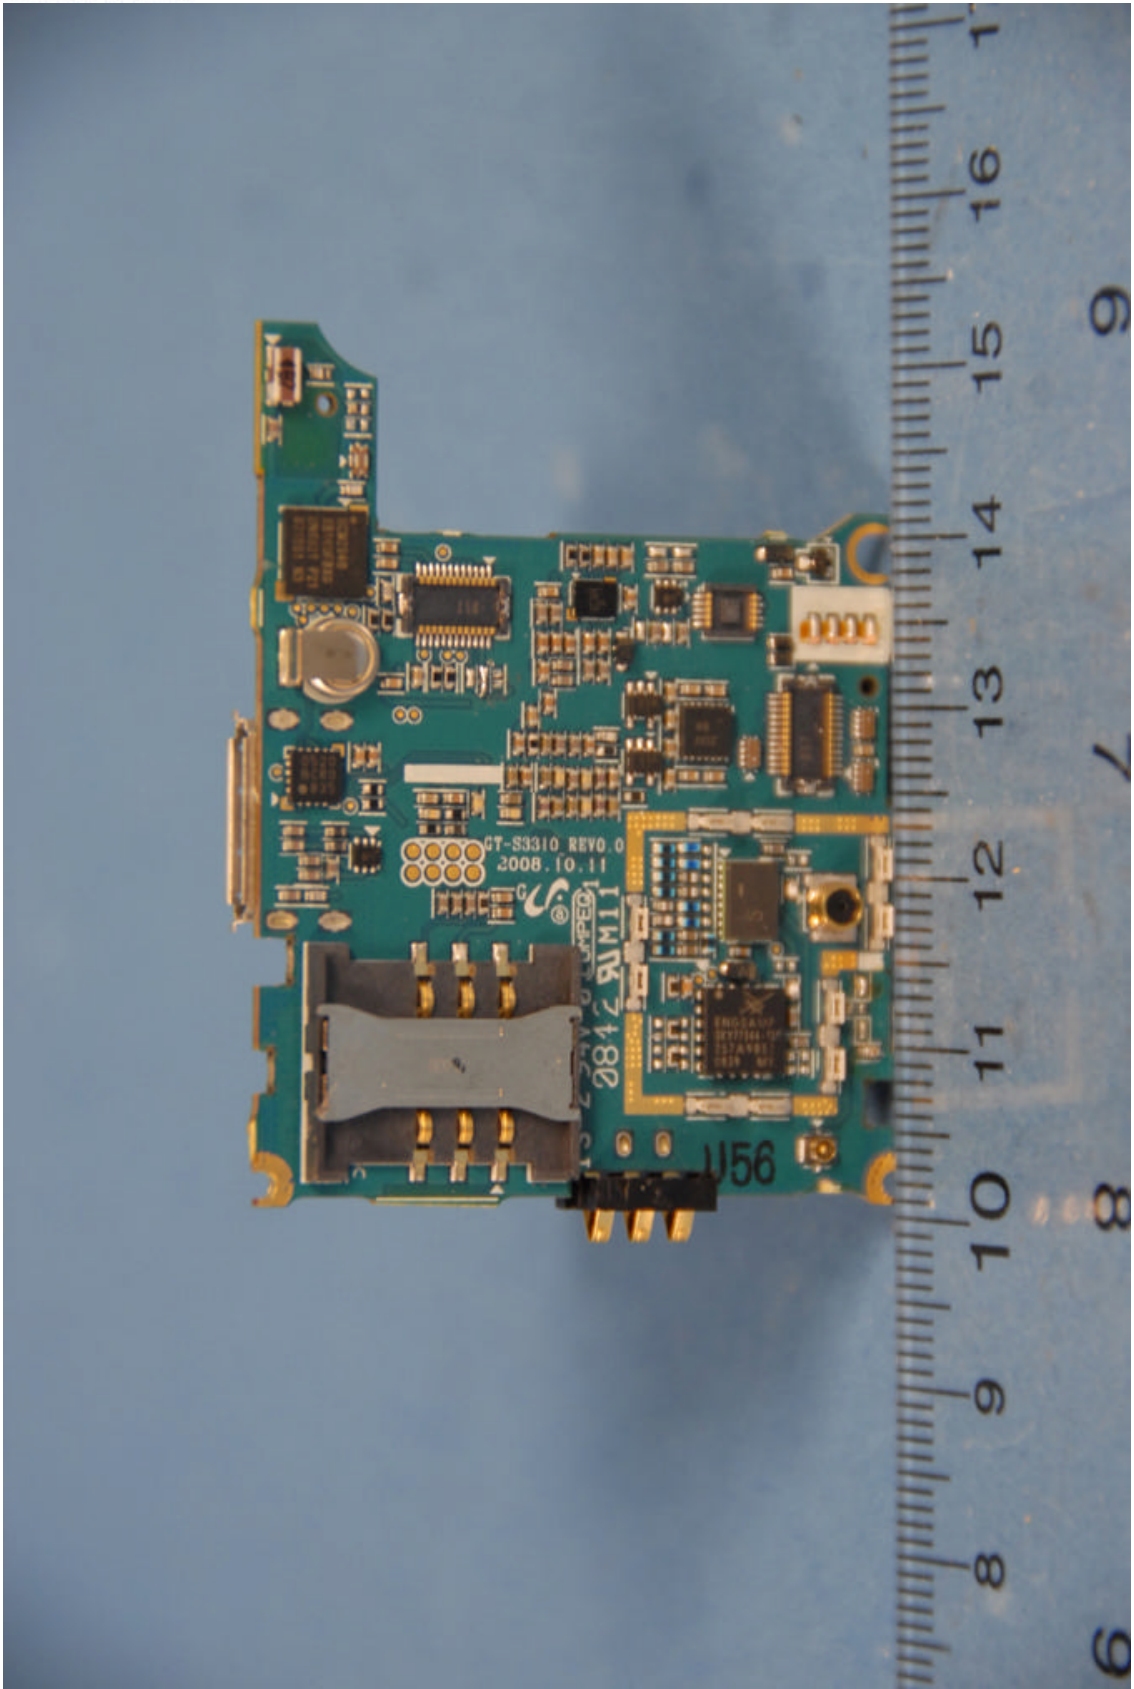

**INTERNAL PHOTOGRAPHS**

	<p><b>COMPANY NAME:</b> SAMSUNG ELECTRONICS</p>		<p><b>Reviewed by:</b> Quality Manager</p>
<p><b>FCC ID:</b> A3LSWDS3310</p>	<p><b>EUT PHOTOS</b> INTERNAL</p>	<p><b>EUT Type:</b> 850/1900 GSM/GPRS/EDGE with Bluetooth</p>	<p>Page 1 of 12</p>

	<p><b>COMPANY NAME:</b> SAMSUNG ELECTRONICS</p>		<p><b>Reviewed by:</b> Quality Manager</p>
<p><b>FCC ID:</b> A3LSWDS3310</p>	<p><b>EUT PHOTOS</b> INTERNAL</p>	<p><b>EUT Type:</b> 850/1900 GSM/GPRS/EDGE with Bluetooth</p>	<p>Page 2 of 12</p>

	<p><b>COMPANY NAME:</b> SAMSUNG ELECTRONICS</p>		<p><b>Reviewed by:</b> Quality Manager</p>
<p><b>FCC ID:</b> A3LSWDS3310</p>	<p><b>EUT PHOTOS</b> INTERNAL</p>	<p><b>EUT Type:</b> 850/1900 GSM/GPRS/EDGE with Bluetooth</p>	<p>Page 3 of 12</p>

	<b>COMPANY NAME:</b> SAMSUNG ELECTRONICS		<b>Reviewed by:</b> Quality Manager
<b>FCC ID:</b> A3LSWDS3310	<b>EUT PHOTOS</b> INTERNAL	<b>EUT Type:</b> 850/1900 GSM/GPRS/EDGE with Bluetooth	Page 4 of 12