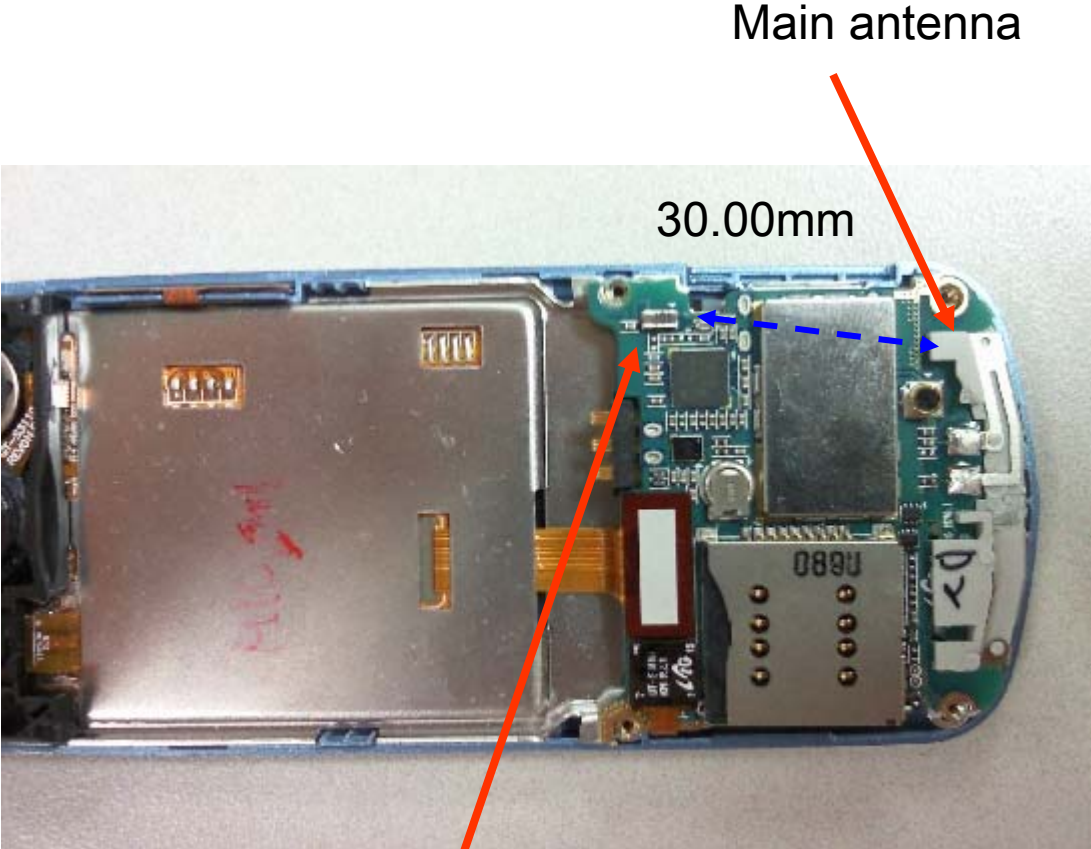

CT-53110
REV. 0.1
5.8A3

* Placement of each antenna

Main antenna

30.00mm

Bluetooth antenna

* Antenna pattern

DCS1800
PCS1900

GSM850
GSM900