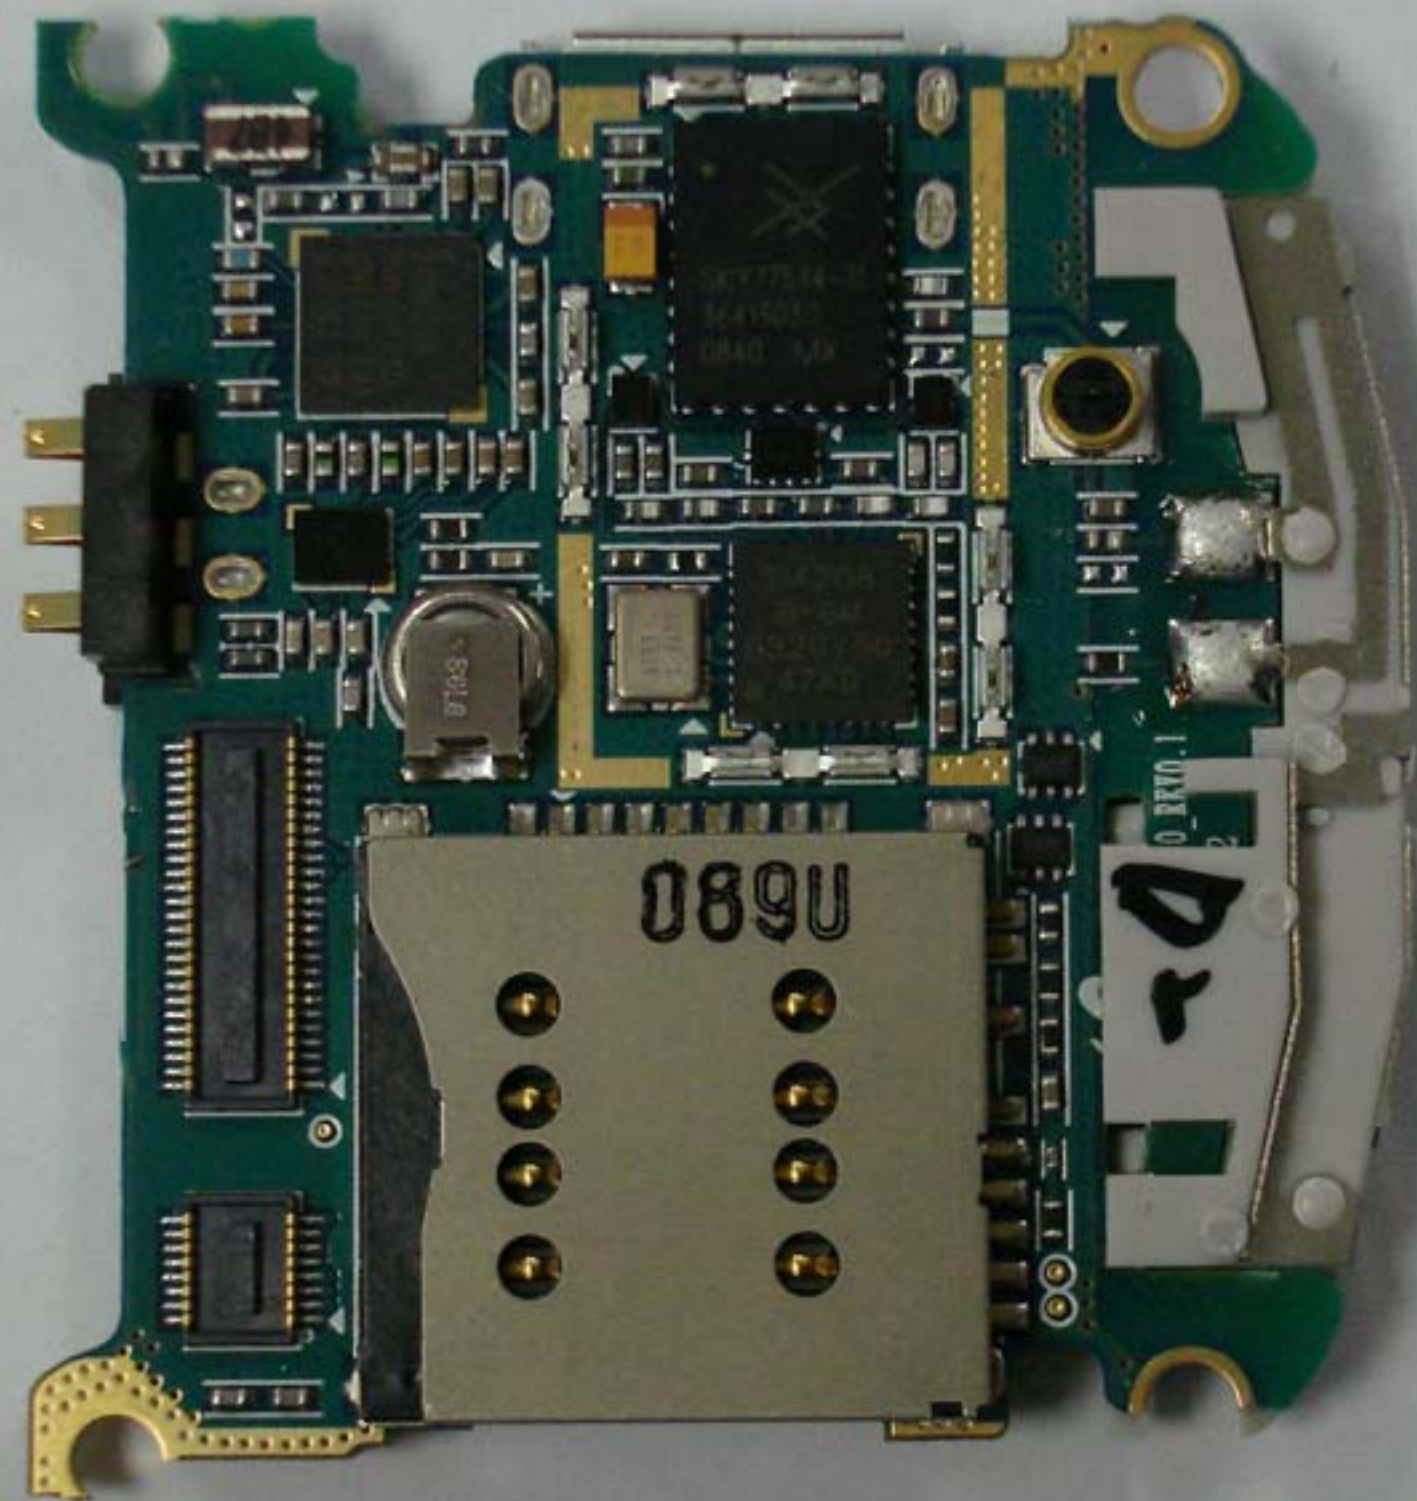

CT-53110
REV. 0.1
5.8A3

* Placement of each antenna

Main antenna

30.00mm

Bluetooth antenna

* Antenna pattern

DCS1800
PCS1900

GSM850
GSM900