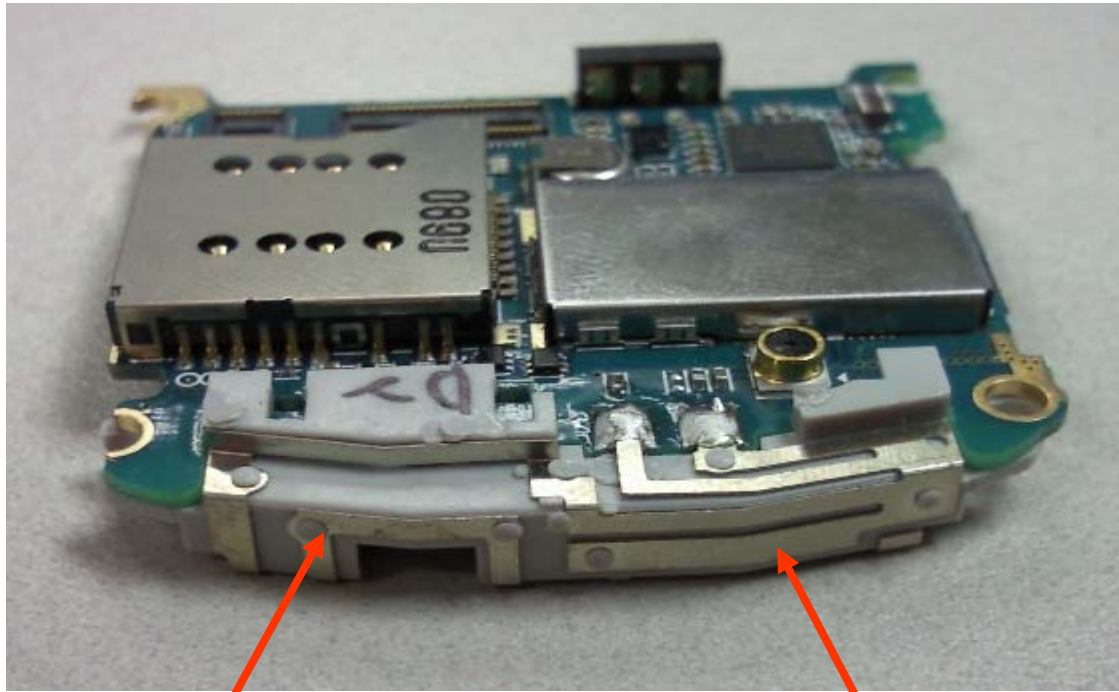

CT-53110
REV. 0.1
5.8A3

* Placement of each antenna

Main antenna

30.00mm

Bluetooth antenna

* Antenna pattern

DCS1800
PCS1900

GSM850
GSM900