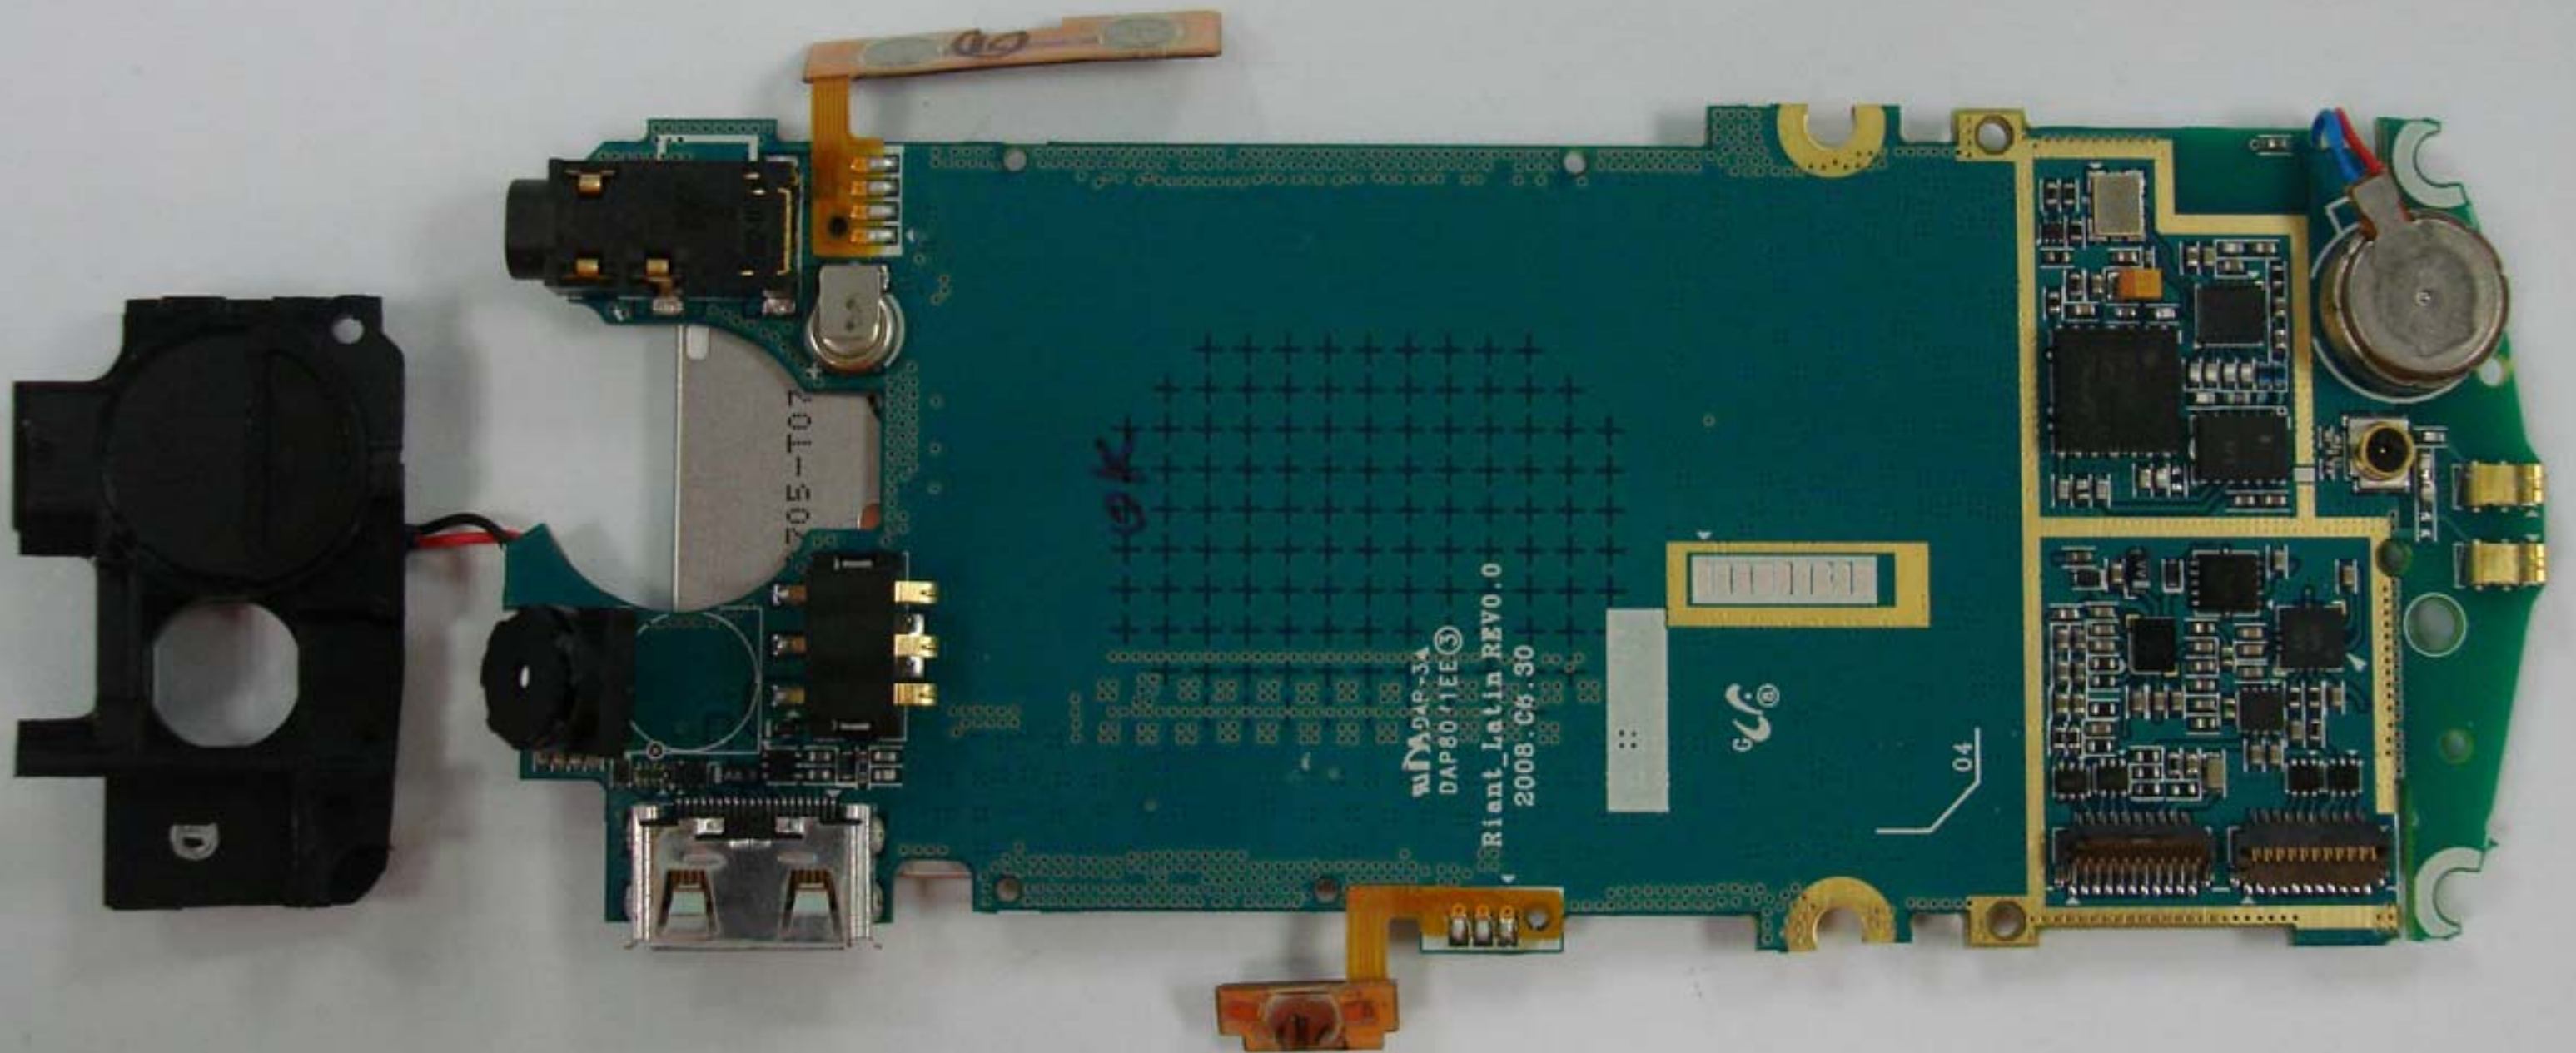

GT-20210
PC-0710X

SAMSUNG

ZC8713AD

0119810
161106

- * Placement of each antenna and distance.
(M3510 is bar type handset)