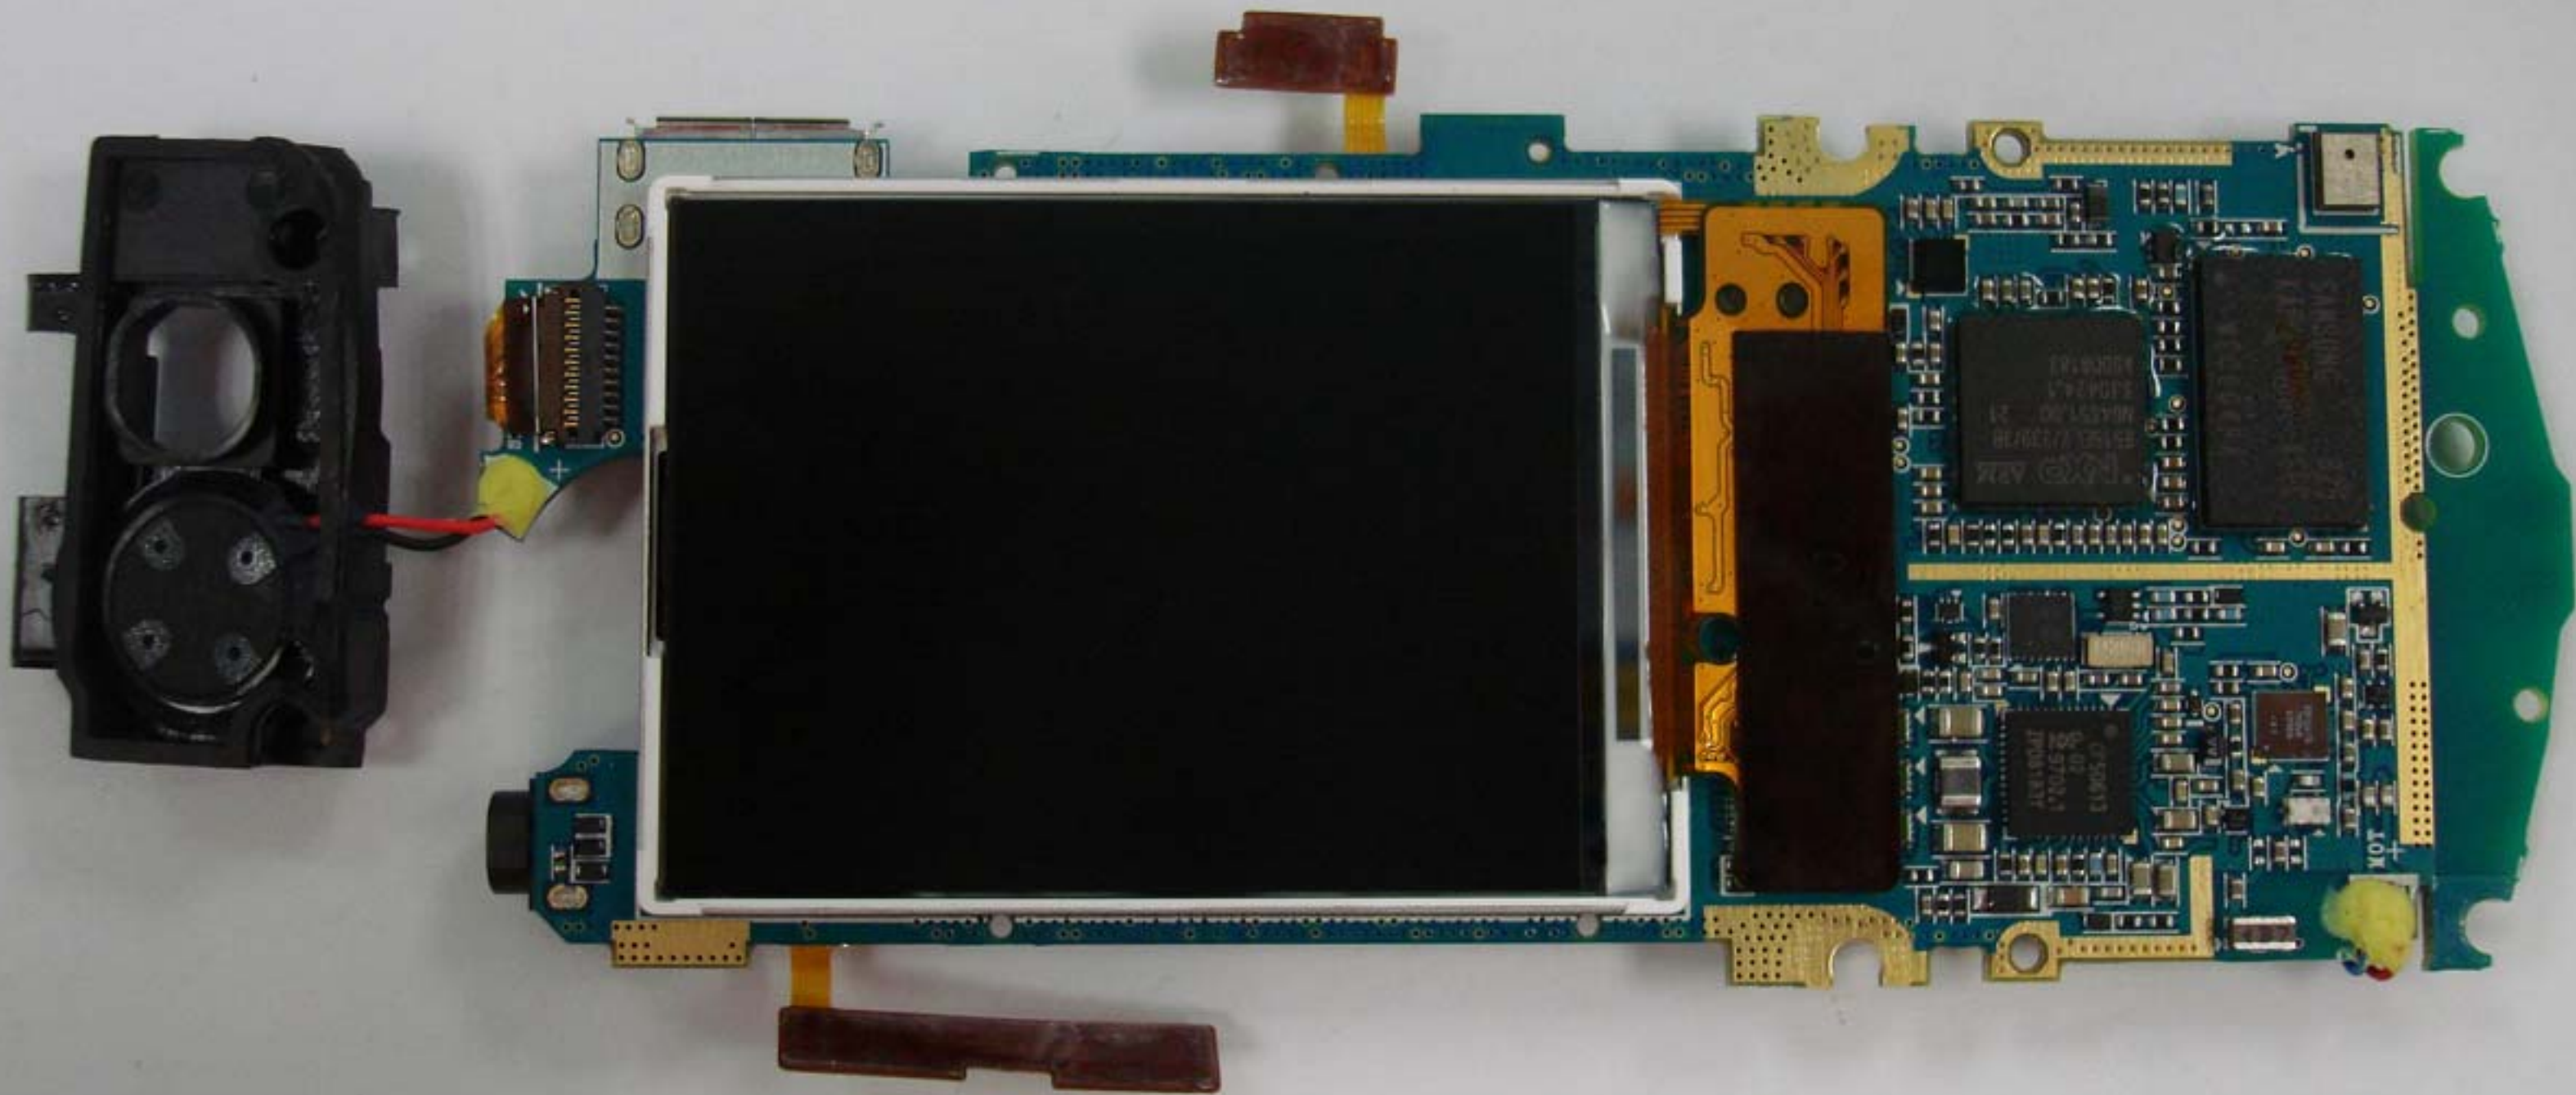

GT-20210
PC-0710X

SAMSUNG

ZC8713AD

0119810
161106

- * Placement of each antenna and distance.
(M3510 is bar type handset)