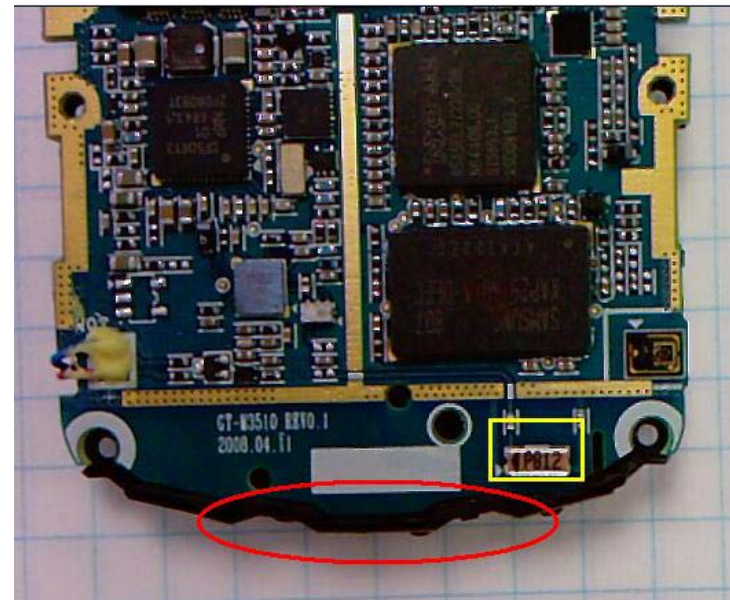

M3510  
INSIDE ANT PHOTO

- Distance between Bluetooth antenna and Main antenna : 2.5 mm