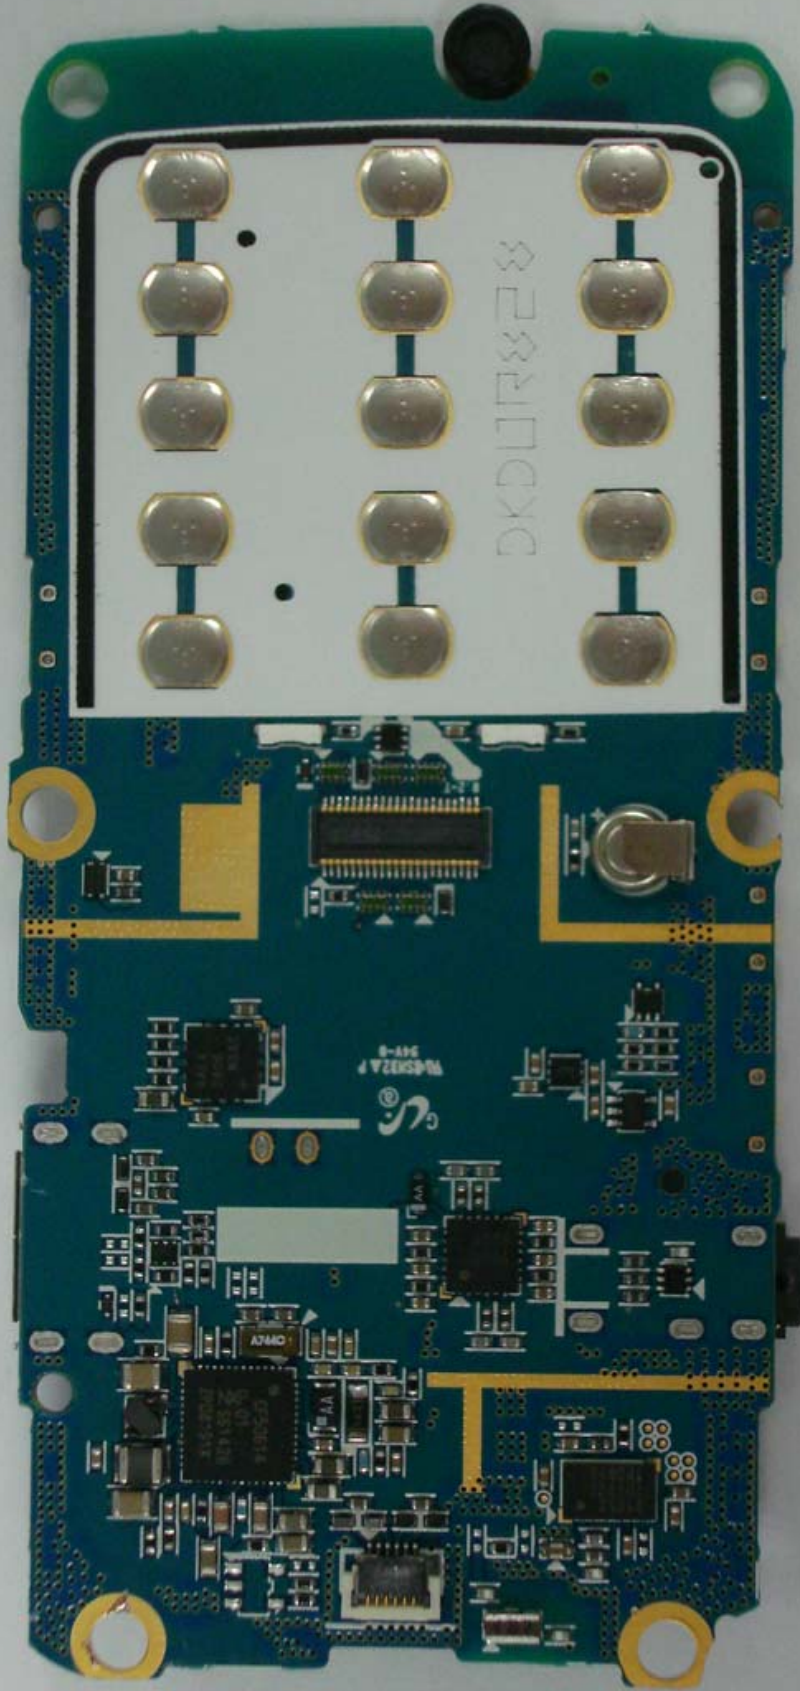

Z9718D
MMB8719ND
R-0

Z9718D

* Placement of each antenna

Main antenna

Pad

90mm

Bluetooth antenna

- No difference of distance between bluetooth antenna and PCS1900 antenna for each case of slide up and down, because antennas are in the same plastic all together.