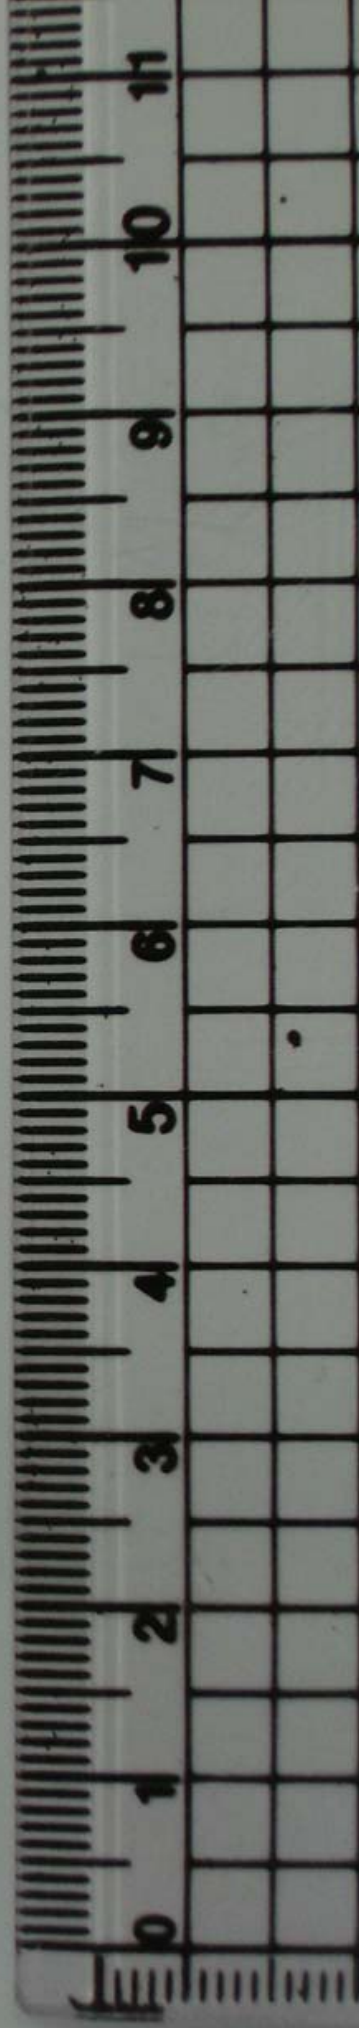

Z9718D
MMB8719ND
R-0

Z9718D

* Placement of each antenna

Main antenna

Pad

90mm

Bluetooth antenna

- No difference of distance between bluetooth antenna and PCS1900 antenna for each case of slide up and down, because antennas are in the same plastic all together.