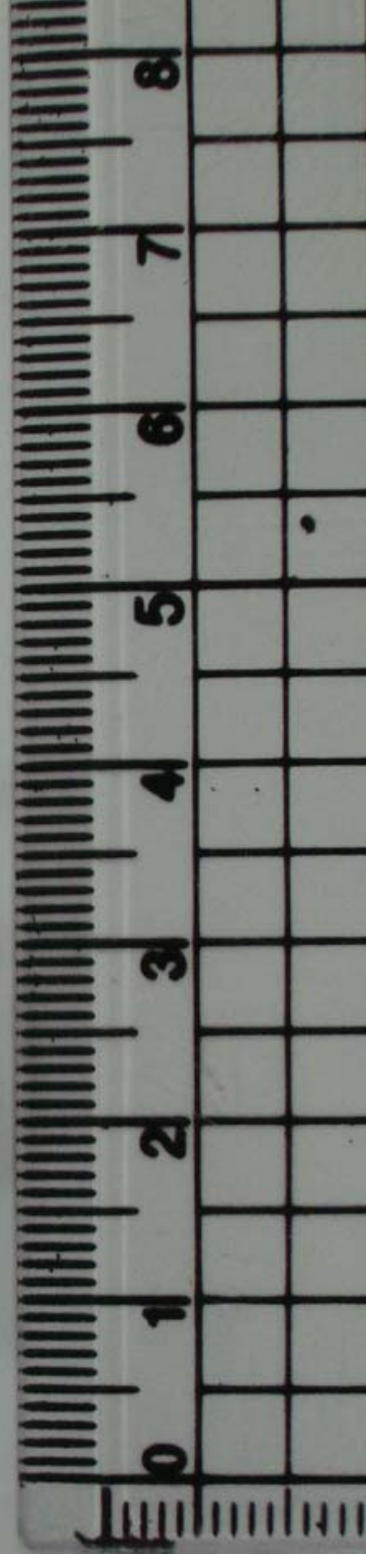

Z9718D
MMB8719ND
R-0

Z9718D

* Placement of each antenna

Main antenna

Pad

90mm

Bluetooth antenna

- No difference of distance between bluetooth antenna and PCS1900 antenna for each case of slide up and down, because antennas are in the same plastic all together.