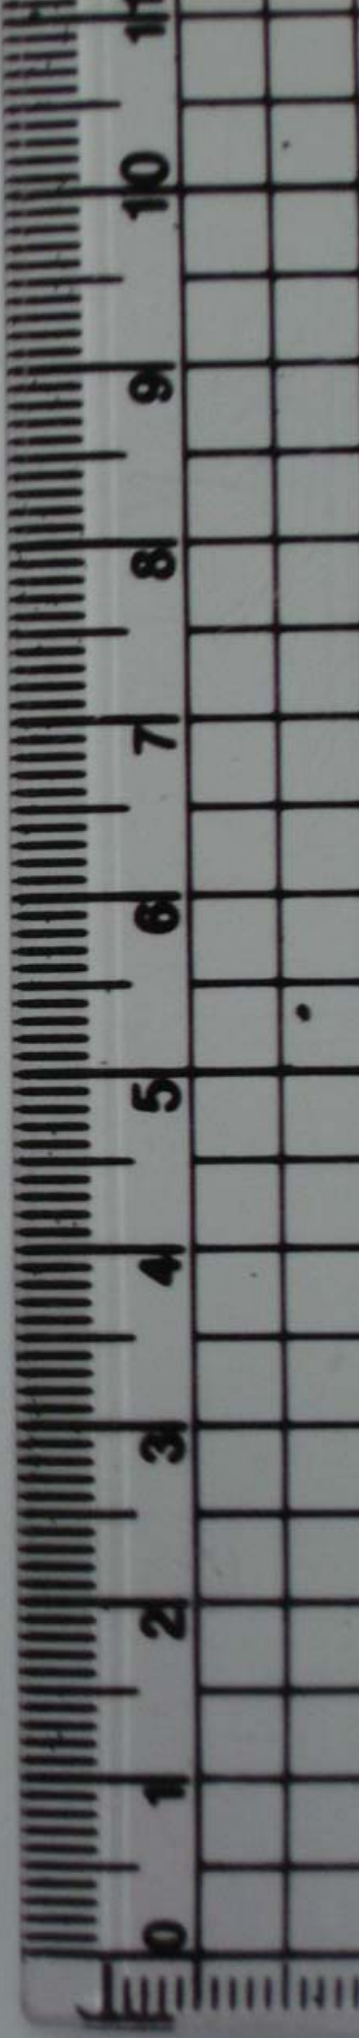

Z9718D
MMB8719ND
R-0

Z9718D

* Placement of each antenna

Main antenna

Pad

90mm

Bluetooth antenna

- No difference of distance between bluetooth antenna and PCS1900 antenna for each case of slide up and down, because antennas are in the same plastic all together.