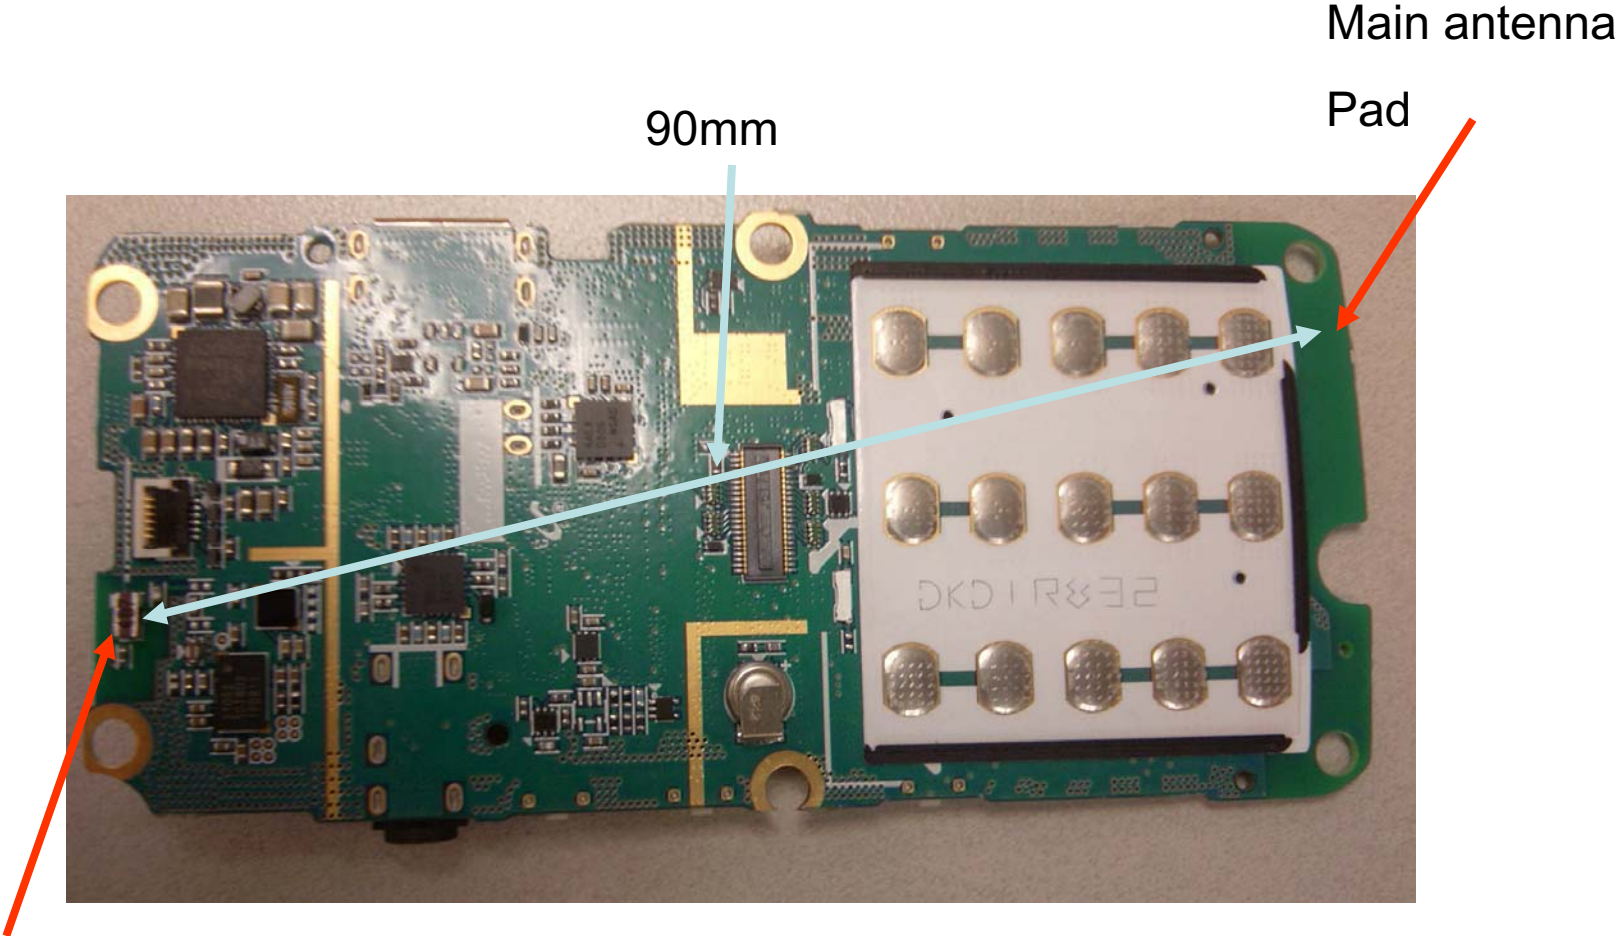

Z9718D
MMB8719ND
R-0

Z9718D

* Placement of each antenna

Main antenna

Pad

90mm

Bluetooth antenna

- No difference of distance between bluetooth antenna and PCS1900 antenna for each case of slide up and down, because antennas are in the same plastic all together.