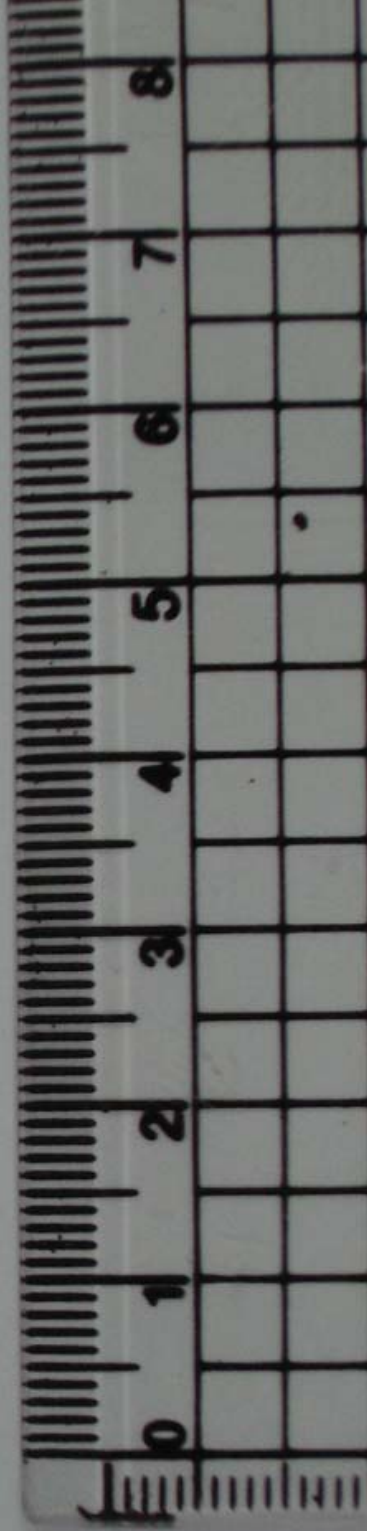

Z9718D
MMB8719ND
R-0

Z9718D

* Placement of each antenna

Main antenna

Pad

90mm

Bluetooth antenna

- No difference of distance between bluetooth antenna and PCS1900 antenna for each case of slide up and down, because antennas are in the same plastic all together.