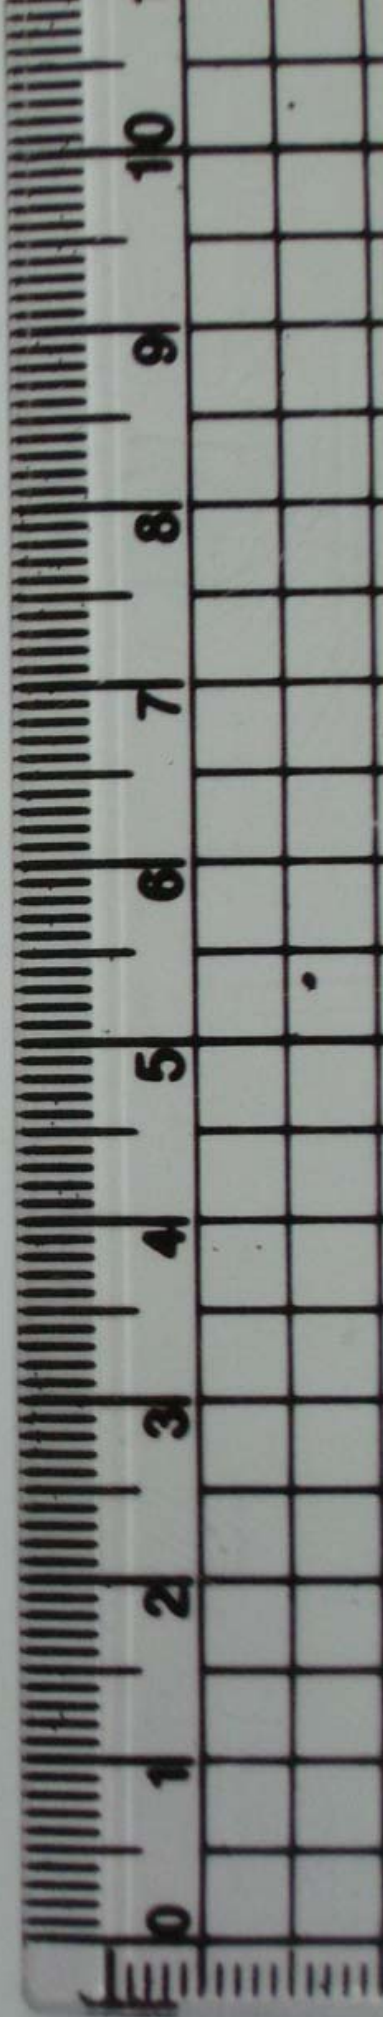

Z9718D
MMB8719ND
R-0

Z9718D

* Placement of each antenna

Main antenna

Pad

90mm

Bluetooth antenna

- No difference of distance between bluetooth antenna and PCS1900 antenna for each case of slide up and down, because antennas are in the same plastic all together.