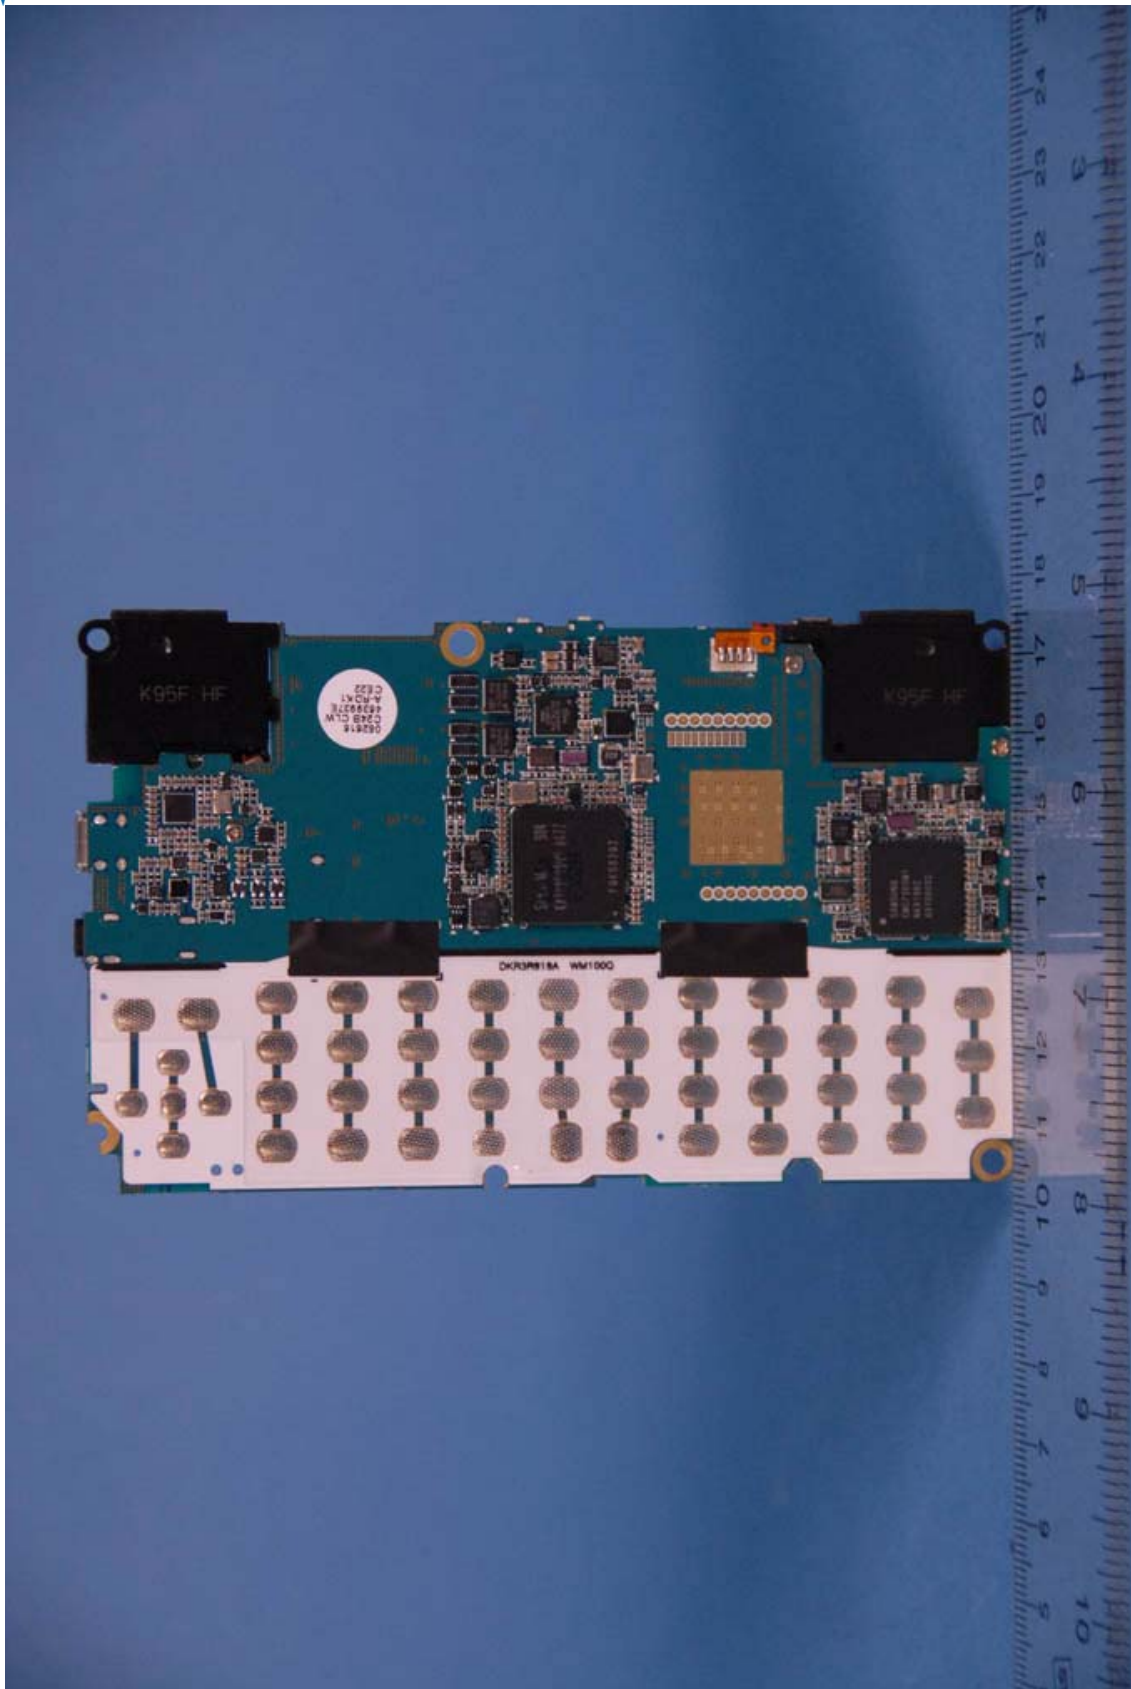

INTERNAL PHOTOGRAPHS

	SAMSUNG ELECTRONICS CO., LTD. FCC ID: A3LSWDM100	Model: SWD-M100
Internal Photos	EUT Type: WiMax Hand-Held with Bluetooth and WLAN	Page 1 of 11

	<p>SAMSUNG ELECTRONICS CO., LTD. FCC ID: A3LSWDM100</p>	<p>Model: SWD-M100</p>
<p>Internal Photos</p>	<p>EUT Type: WiMax Hand-Held with Bluetooth and WLAN</p>	<p>Page 2 of 11</p>

	<p>SAMSUNG ELECTRONICS CO., LTD. FCC ID: A3LSWDM100</p>	<p>Model: SWD-M100</p>
<p>Internal Photos</p>	<p>EUT Type: WiMax Hand-Held with Bluetooth and WLAN</p>	<p>Page 3 of 11</p>

	SAMSUNG ELECTRONICS CO., LTD. FCC ID: A3LSWDM100	Model: SWD-M100
Internal Photos	EUT Type: WiMax Hand-Held with Bluetooth and WLAN	Page 4 of 11

	<p>SAMSUNG ELECTRONICS CO., LTD. FCC ID: A3LSWDM100</p>	<p>Model: SWD-M100</p>
<p>Internal Photos</p>	<p>EUT Type: WiMax Hand-Held with Bluetooth and WLAN</p>	<p>Page 5 of 11</p>

	<p>SAMSUNG ELECTRONICS CO., LTD. FCC ID: A3LSWDM100</p>	<p>Model: SWD-M100</p>
<p>Internal Photos</p>	<p>EUT Type: WiMax Hand-Held with Bluetooth and WLAN</p>	<p>Page 6 of 11</p>

	<p>SAMSUNG ELECTRONICS CO., LTD. FCC ID: A3LSWDM100</p>	<p>Model: SWD-M100</p>
<p>Internal Photos</p>	<p>EUT Type: WiMax Hand-Held with Bluetooth and WLAN</p>	<p>Page 7 of 11</p>

	<p>SAMSUNG ELECTRONICS CO., LTD. FCC ID: A3LSWDM100</p>	<p>Model: SWD-M100</p>
<p>Internal Photos</p>	<p>EUT Type: WiMax Hand-Held with Bluetooth and WLAN</p>	<p>Page 8 of 11</p>