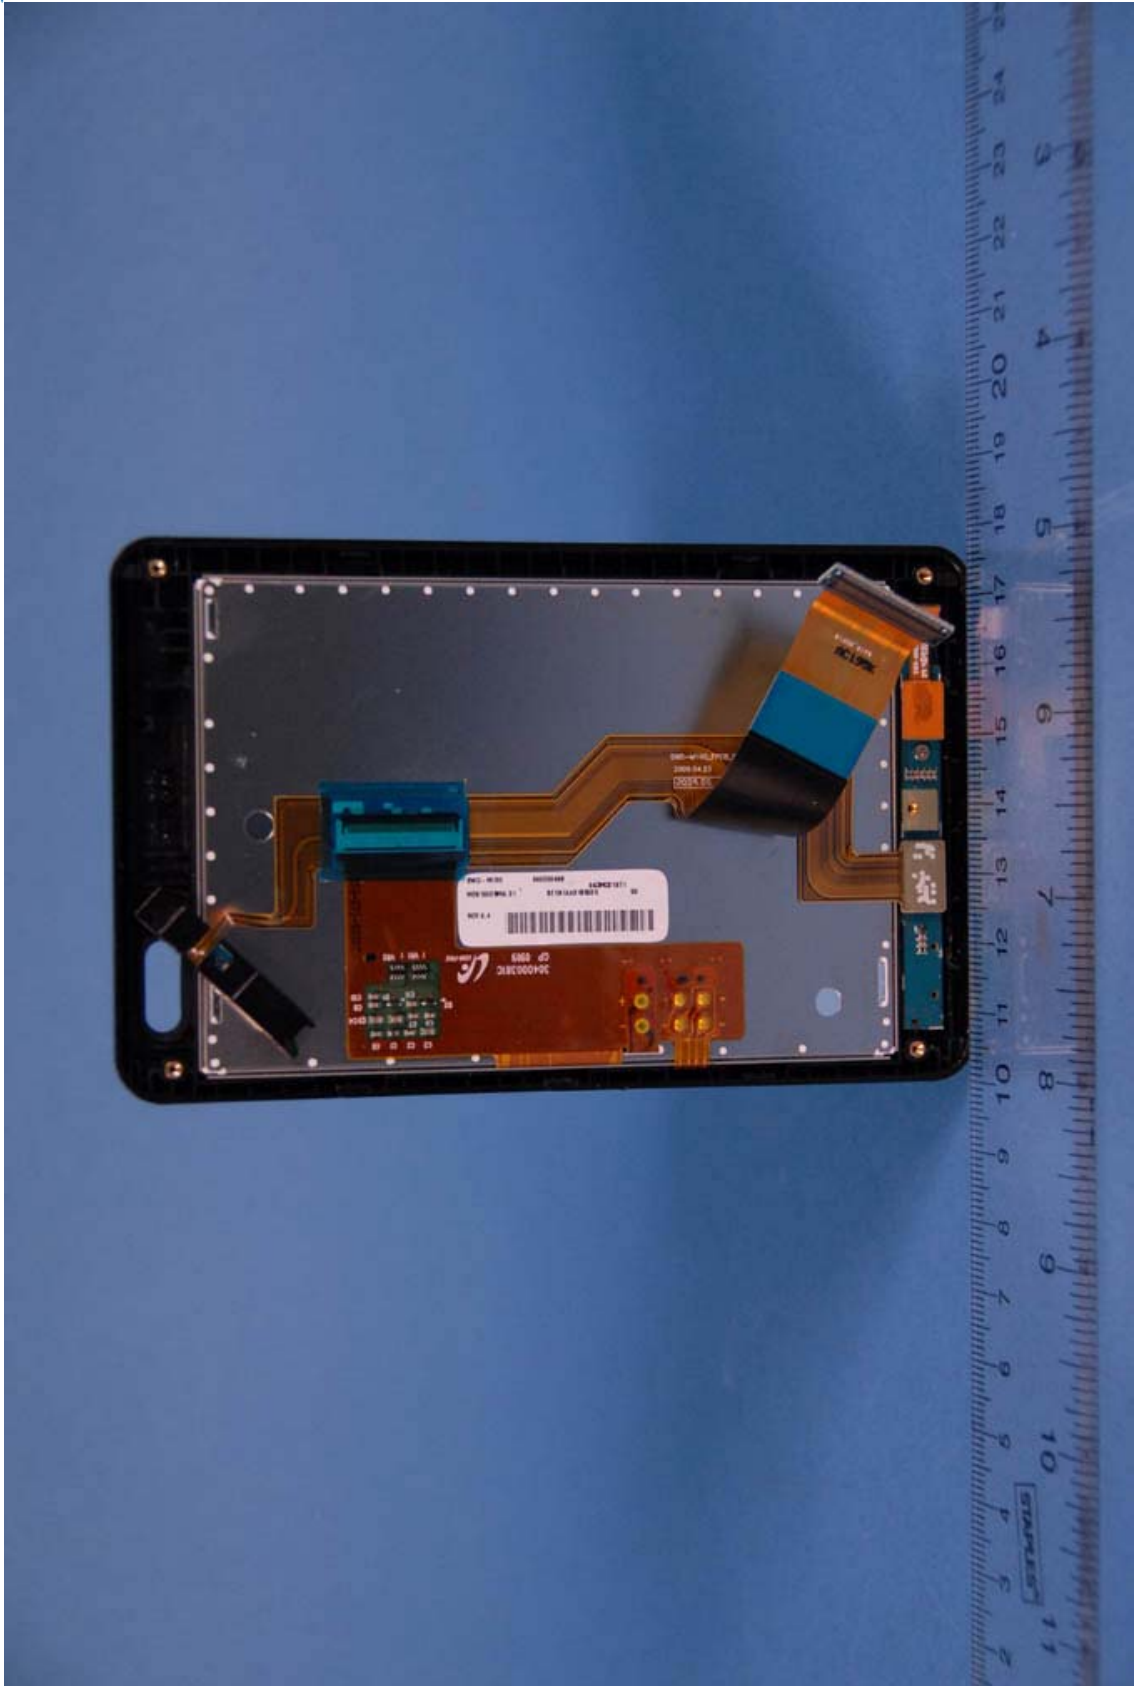

INTERNAL PHOTOGRAPHS

	SAMSUNG ELECTRONICS CO., LTD. FCC ID: A3LSWDM100	Model: SWD-M100
Internal Photos	EUT Type: WiMax Hand-Held with Bluetooth and WLAN	Page 1 of 11

	<p>SAMSUNG ELECTRONICS CO., LTD. FCC ID: A3LSWDM100</p>	<p>Model: SWD-M100</p>
<p>Internal Photos</p>	<p>EUT Type: WiMax Hand-Held with Bluetooth and WLAN</p>	<p>Page 2 of 11</p>

	<p>SAMSUNG ELECTRONICS CO., LTD. FCC ID: A3LSWDM100</p>	<p>Model: SWD-M100</p>
<p>Internal Photos</p>	<p>EUT Type: WiMax Hand-Held with Bluetooth and WLAN</p>	<p>Page 3 of 11</p>

	SAMSUNG ELECTRONICS CO., LTD. FCC ID: A3LSWDM100	Model: SWD-M100
Internal Photos	EUT Type: WiMax Hand-Held with Bluetooth and WLAN	Page 4 of 11

	<p>SAMSUNG ELECTRONICS CO., LTD. FCC ID: A3LSWDM100</p>	<p>Model: SWD-M100</p>
<p>Internal Photos</p>	<p>EUT Type: WiMax Hand-Held with Bluetooth and WLAN</p>	<p>Page 5 of 11</p>

	<p>SAMSUNG ELECTRONICS CO., LTD. FCC ID: A3LSWDM100</p>	<p>Model: SWD-M100</p>
<p>Internal Photos</p>	<p>EUT Type: WiMax Hand-Held with Bluetooth and WLAN</p>	<p>Page 6 of 11</p>

	<p>SAMSUNG ELECTRONICS CO., LTD. FCC ID: A3LSWDM100</p>	<p>Model: SWD-M100</p>
<p>Internal Photos</p>	<p>EUT Type: WiMax Hand-Held with Bluetooth and WLAN</p>	<p>Page 7 of 11</p>

	<p>SAMSUNG ELECTRONICS CO., LTD. FCC ID: A3LSWDM100</p>	<p>Model: SWD-M100</p>
<p>Internal Photos</p>	<p>EUT Type: WiMax Hand-Held with Bluetooth and WLAN</p>	<p>Page 8 of 11</p>