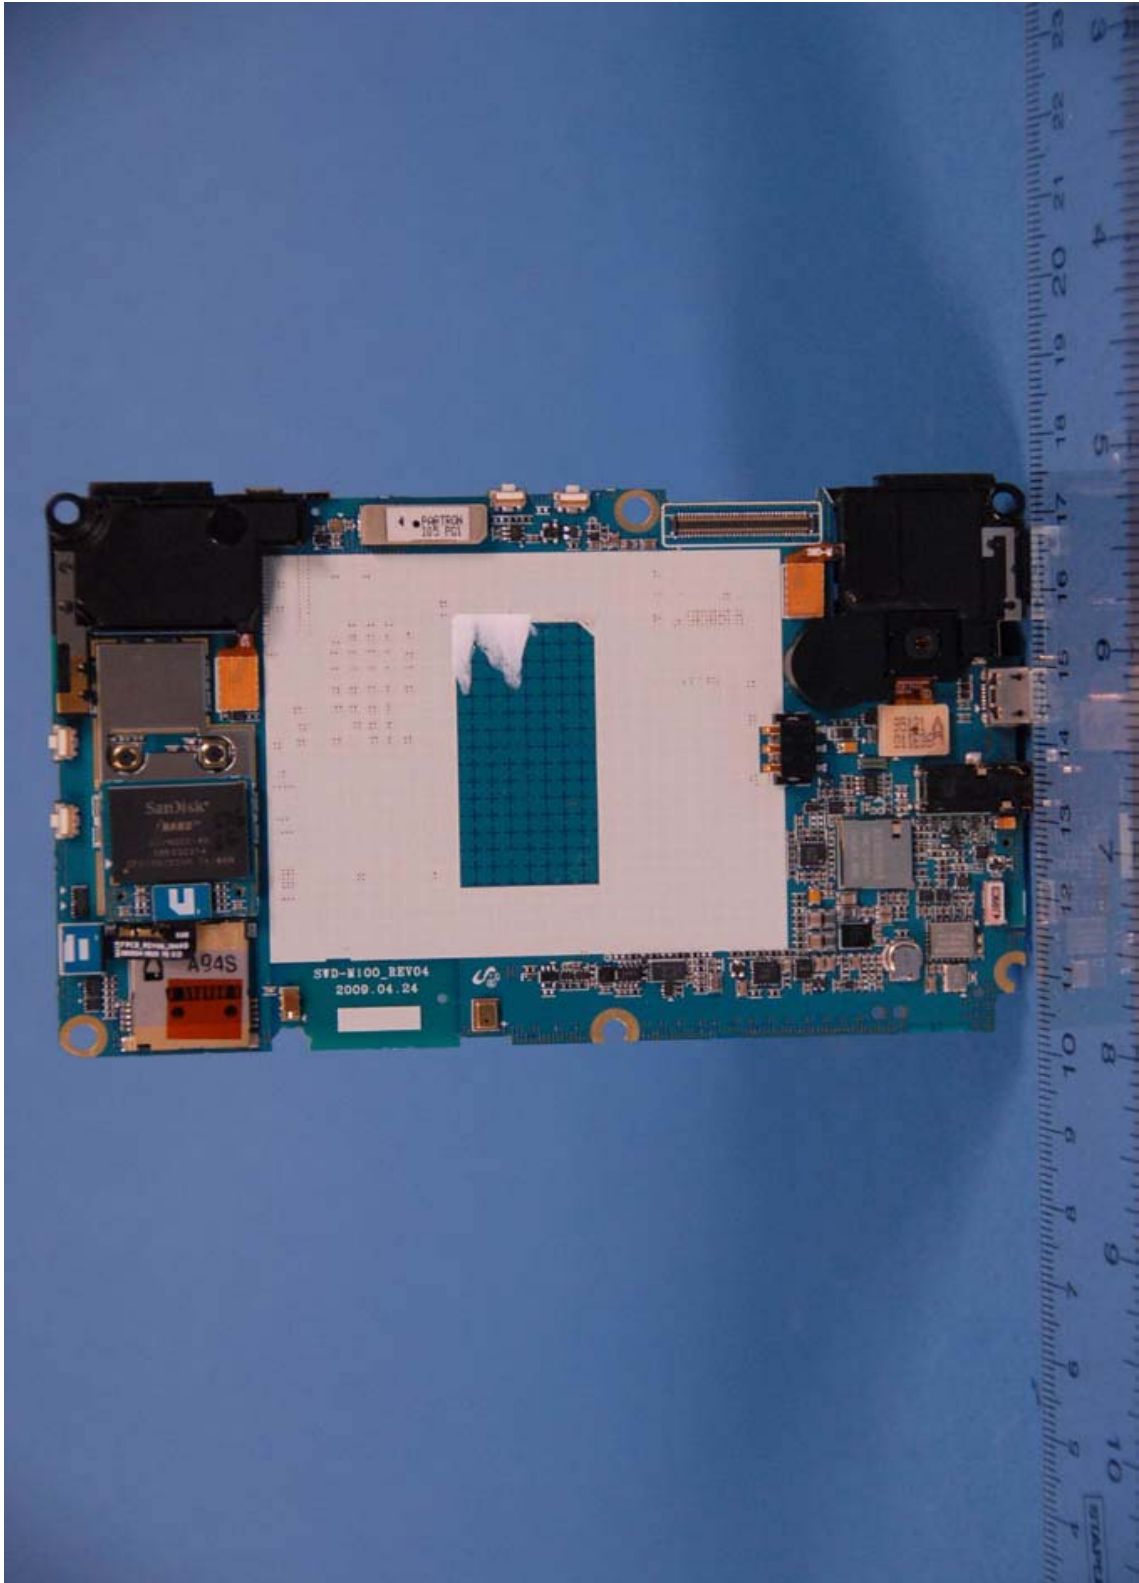

INTERNAL PHOTOGRAPHS

	SAMSUNG ELECTRONICS CO., LTD. FCC ID: A3LSWDM100	Model: SWD-M100
Internal Photos	EUT Type: WiMax Hand-Held with Bluetooth and WLAN	Page 1 of 11

	<p>SAMSUNG ELECTRONICS CO., LTD. FCC ID: A3LSWDM100</p>	<p>Model: SWD-M100</p>
<p>Internal Photos</p>	<p>EUT Type: WiMax Hand-Held with Bluetooth and WLAN</p>	<p>Page 2 of 11</p>

	<p>SAMSUNG ELECTRONICS CO., LTD. FCC ID: A3LSWDM100</p>	<p>Model: SWD-M100</p>
<p>Internal Photos</p>	<p>EUT Type: WiMax Hand-Held with Bluetooth and WLAN</p>	<p>Page 3 of 11</p>

	SAMSUNG ELECTRONICS CO., LTD. FCC ID: A3LSWDM100	Model: SWD-M100
Internal Photos	EUT Type: WiMax Hand-Held with Bluetooth and WLAN	Page 4 of 11

	<p>SAMSUNG ELECTRONICS CO., LTD. FCC ID: A3LSWDM100</p>	<p>Model: SWD-M100</p>
<p>Internal Photos</p>	<p>EUT Type: WiMax Hand-Held with Bluetooth and WLAN</p>	<p>Page 5 of 11</p>

	<p>SAMSUNG ELECTRONICS CO., LTD. FCC ID: A3LSWDM100</p>	<p>Model: SWD-M100</p>
<p>Internal Photos</p>	<p>EUT Type: WiMax Hand-Held with Bluetooth and WLAN</p>	<p>Page 6 of 11</p>