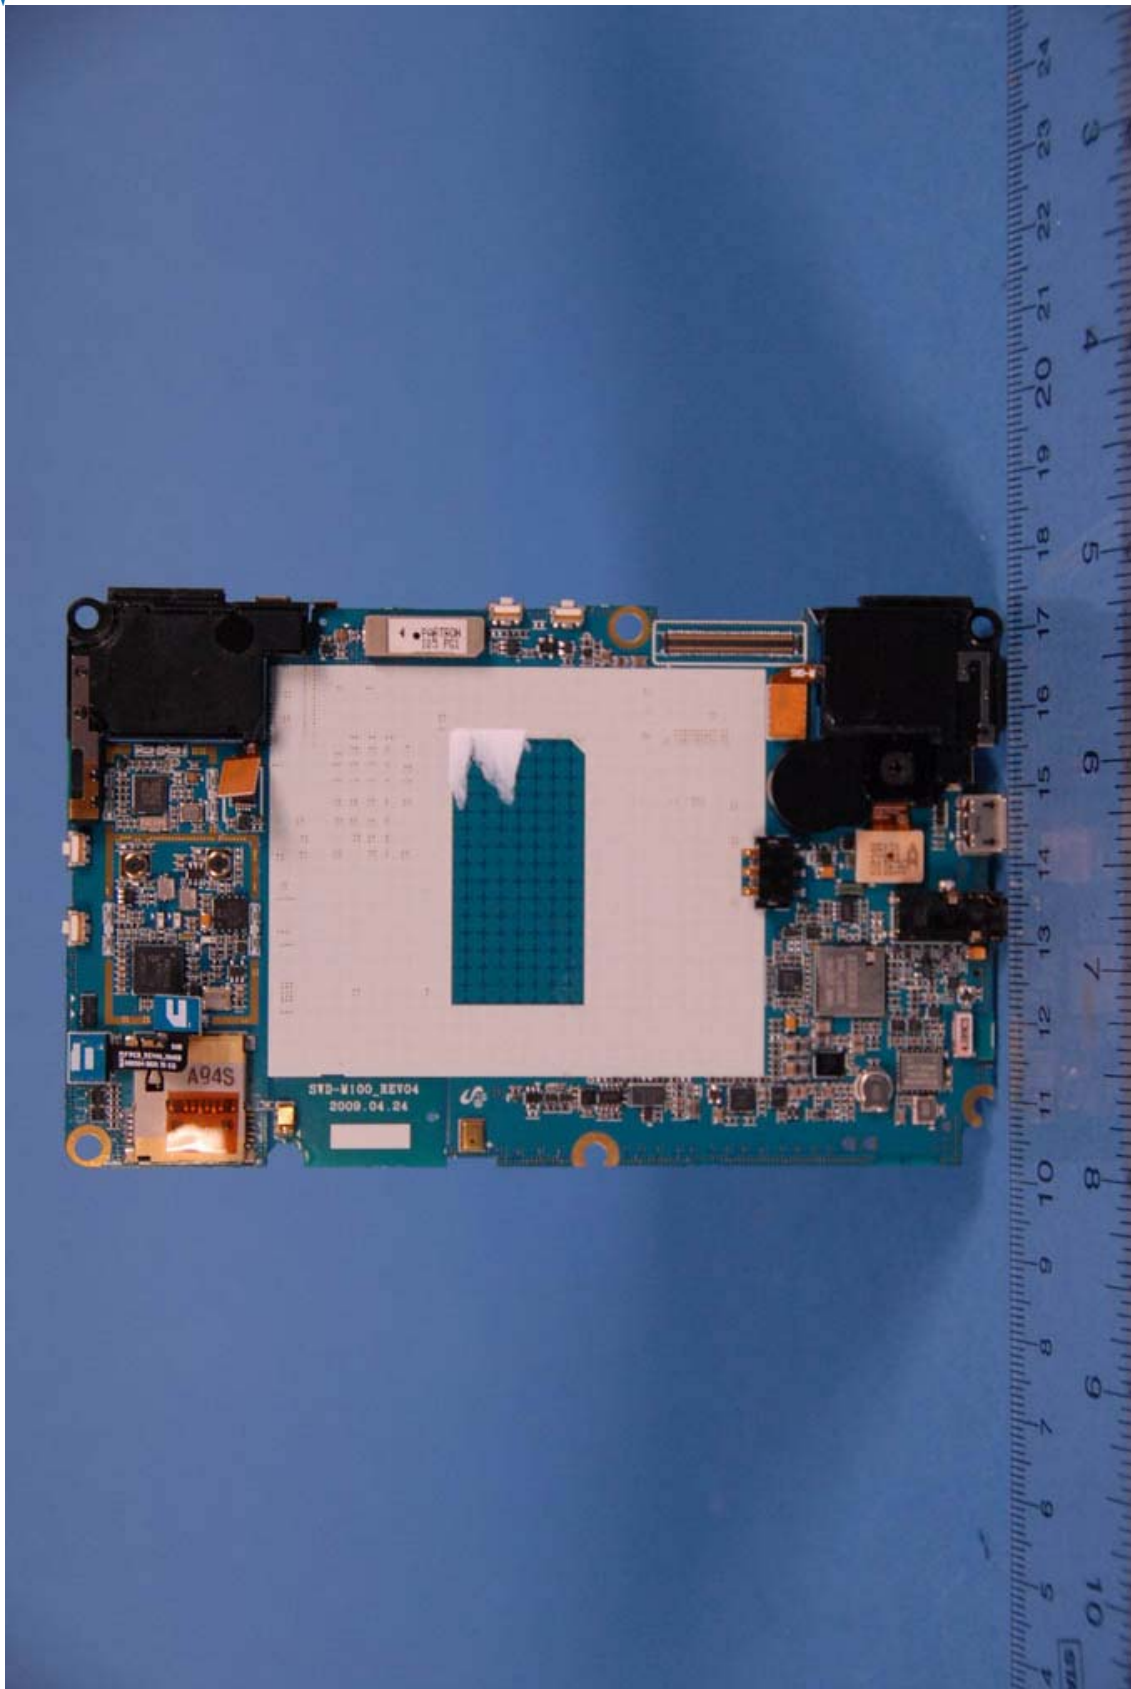

INTERNAL PHOTOGRAPHS

	SAMSUNG ELECTRONICS CO., LTD. FCC ID: A3LSWDM100	Model: SWD-M100
Internal Photos	EUT Type: WiMax Hand-Held with Bluetooth and WLAN	Page 1 of 11

	<p>SAMSUNG ELECTRONICS CO., LTD. FCC ID: A3LSWDM100</p>	<p>Model: SWD-M100</p>
<p>Internal Photos</p>	<p>EUT Type: WiMax Hand-Held with Bluetooth and WLAN</p>	<p>Page 2 of 11</p>

	<p>SAMSUNG ELECTRONICS CO., LTD. FCC ID: A3LSWDM100</p>	<p>Model: SWD-M100</p>
<p>Internal Photos</p>	<p>EUT Type: WiMax Hand-Held with Bluetooth and WLAN</p>	<p>Page 3 of 11</p>

	SAMSUNG ELECTRONICS CO., LTD. FCC ID: A3LSWDM100	Model: SWD-M100
Internal Photos	EUT Type: WiMax Hand-Held with Bluetooth and WLAN	Page 4 of 11

	<p>SAMSUNG ELECTRONICS CO., LTD. FCC ID: A3LSWDM100</p>	<p>Model: SWD-M100</p>
<p>Internal Photos</p>	<p>EUT Type: WiMax Hand-Held with Bluetooth and WLAN</p>	<p>Page 5 of 11</p>

	<p>SAMSUNG ELECTRONICS CO., LTD. FCC ID: A3LSWDM100</p>	<p>Model: SWD-M100</p>
<p>Internal Photos</p>	<p>EUT Type: WiMax Hand-Held with Bluetooth and WLAN</p>	<p>Page 6 of 11</p>