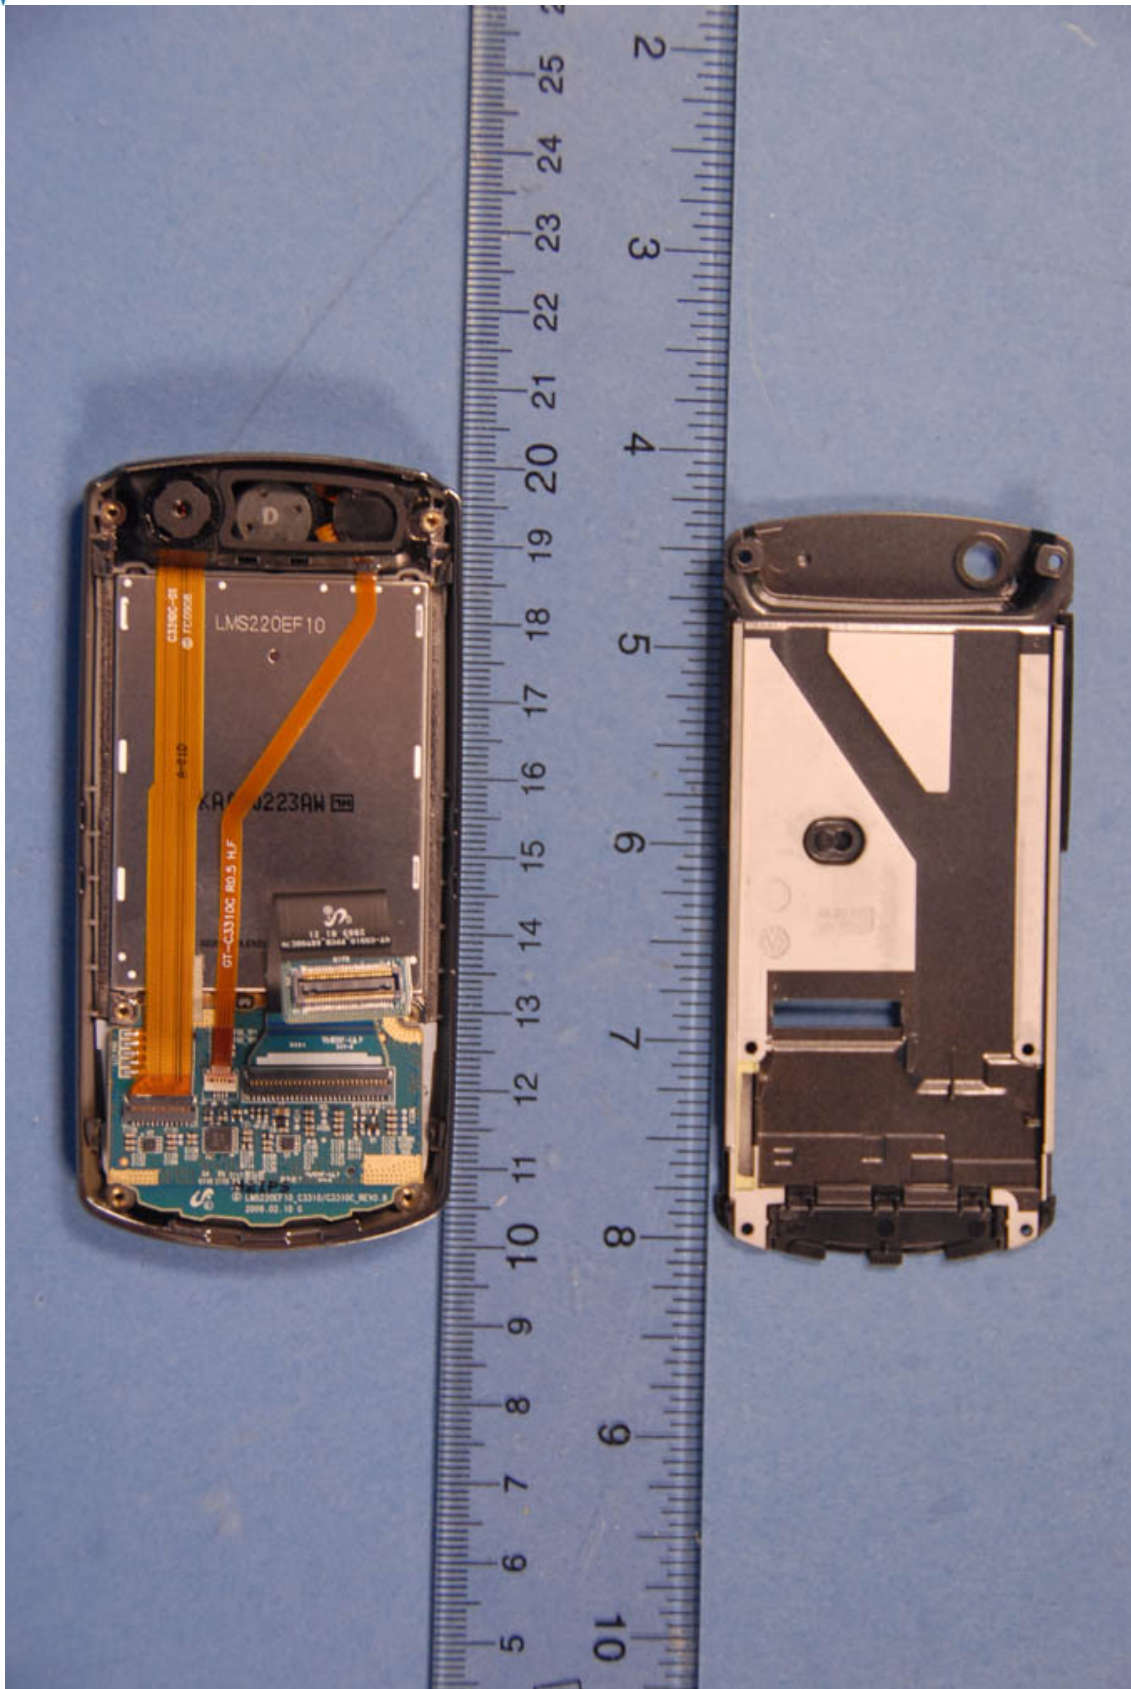

**INTERNAL PHOTOGRAPHS**

	Samsung Electronics Co., Ltd. FCC ID: A3LSWDC3310C	Model: C3310C
Internal Photos	EUT Type: 850/1900 GSM/GPRS Phone with Bluetooth and EDGE Rx	Page 1 of 13

	Samsung Electronics Co., Ltd. FCC ID: A3LSWDC3310C	Model: C3310C
Internal Photos	EUT Type: 850/1900 GSM/GPRS Phone with Bluetooth and EDGE Rx	Page 2 of 13

	<p>Samsung Electronics Co., Ltd. FCC ID: A3LSWDC3310C</p>	<p>Model: C3310C</p>
<p>Internal Photos</p>	<p>EUT Type: 850/1900 GSM/GPRS Phone with Bluetooth and EDGE Rx</p>	<p>Page 3 of 13</p>

	<p>Samsung Electronics Co., Ltd. FCC ID: A3LSWDC3310C</p>	<p>Model: C3310C</p>
<p>Internal Photos</p>	<p>EUT Type: 850/1900 GSM/GPRS Phone with Bluetooth and EDGE Rx</p>	<p>Page 4 of 13</p>

	Samsung Electronics Co., Ltd. FCC ID: A3LSWDC3310C	Model: C3310C
Internal Photos	EUT Type: 850/1900 GSM/GPRS Phone with Bluetooth and EDGE Rx	Page 5 of 13

	Samsung Electronics Co., Ltd. FCC ID: A3LSWDC3310C	Model: C3310C
Internal Photos	EUT Type: 850/1900 GSM/GPRS Phone with Bluetooth and EDGE Rx	Page 6 of 13

	Samsung Electronics Co., Ltd. FCC ID: A3LSWDC3310C	Model: C3310C
Internal Photos	EUT Type: 850/1900 GSM/GPRS Phone with Bluetooth and EDGE Rx	Page 7 of 13

	Samsung Electronics Co., Ltd. FCC ID: A3LSWDC3310C	Model: C3310C
Internal Photos	EUT Type: 850/1900 GSM/GPRS Phone with Bluetooth and EDGE Rx	Page 8 of 13