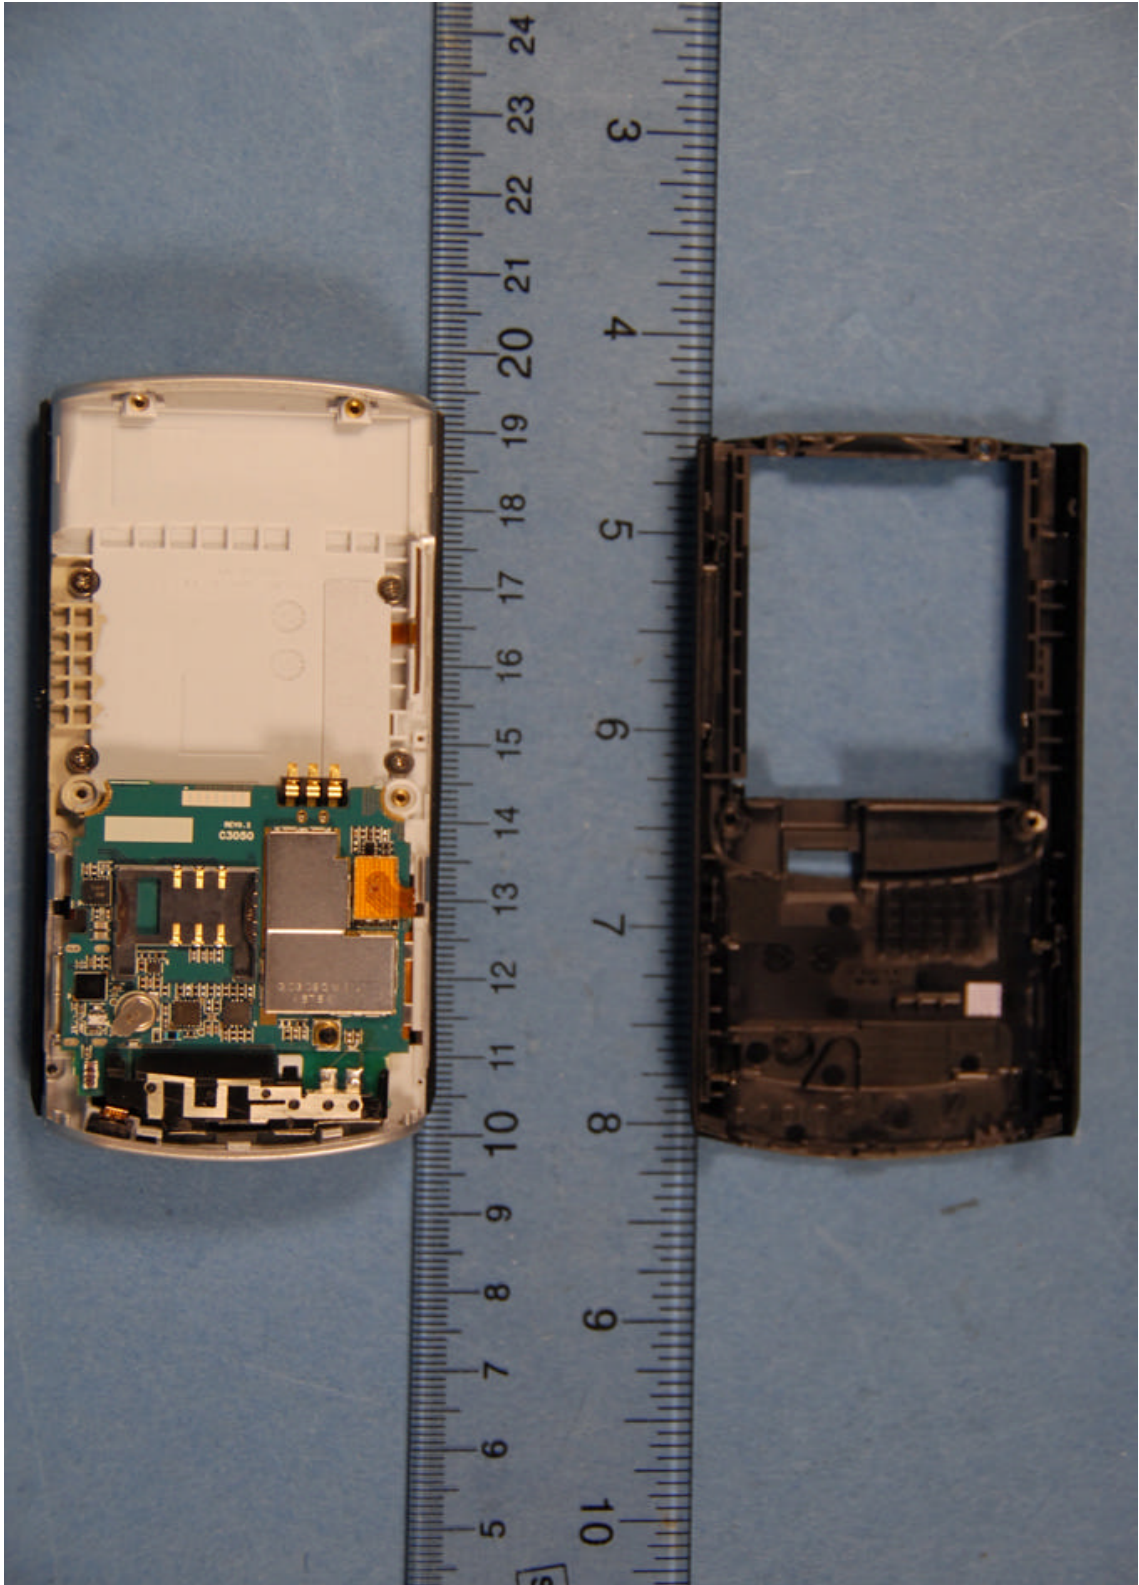

**INTERNAL PHOTOGRAPHS**

	<p>Samsung FCC ID: A3LSWDC3050</p>	<p>Model: C3050</p>
<p>Internal Photos</p>	<p>EUT Type: 850/1900 GSM/GPRS Phone with Bluetooth and EDGE Rx</p>	<p>Page 1 of 12</p>

	<p>Samsung FCC ID: A3LSWDC3050</p>	<p>Model: C3050</p>
<p>Internal Photos</p>	<p>EUT Type: 850/1900 GSM/GPRS Phone with Bluetooth and EDGE Rx</p>	<p>Page 2 of 12</p>

	<p>Samsung FCC ID: A3LSWDC3050</p>	<p>Model: C3050</p>
<p>Internal Photos</p>	<p>EUT Type: 850/1900 GSM/GPRS Phone with Bluetooth and EDGE Rx</p>	<p>Page 3 of 12</p>

	<p>Samsung FCC ID: A3LSWDC3050</p>	<p>Model: C3050</p>
<p>Internal Photos</p>	<p>EUT Type: 850/1900 GSM/GPRS Phone with Bluetooth and EDGE Rx</p>	<p>Page 4 of 12</p>

	<p>Samsung FCC ID: A3LSWDC3050</p>	<p>Model: C3050</p>
<p>Internal Photos</p>	<p>EUT Type: 850/1900 GSM/GPRS Phone with Bluetooth and EDGE Rx</p>	<p>Page 5 of 12</p>

	<p>Samsung FCC ID: A3LSWDC3050</p>	<p>Model: C3050</p>
<p>Internal Photos</p>	<p>EUT Type: 850/1900 GSM/GPRS Phone with Bluetooth and EDGE Rx</p>	<p>Page 6 of 12</p>

	<p>Samsung FCC ID: A3LSWDC3050</p>	<p>Model: C3050</p>
<p>Internal Photos</p>	<p>EUT Type: 850/1900 GSM/GPRS Phone with Bluetooth and EDGE Rx</p>	<p>Page 7 of 12</p>

	<p>Samsung FCC ID: A3LSWDC3050</p>	<p>Model: C3050</p>
<p>Internal Photos</p>	<p>EUT Type: 850/1900 GSM/GPRS Phone with Bluetooth and EDGE Rx</p>	<p>Page 8 of 12</p>