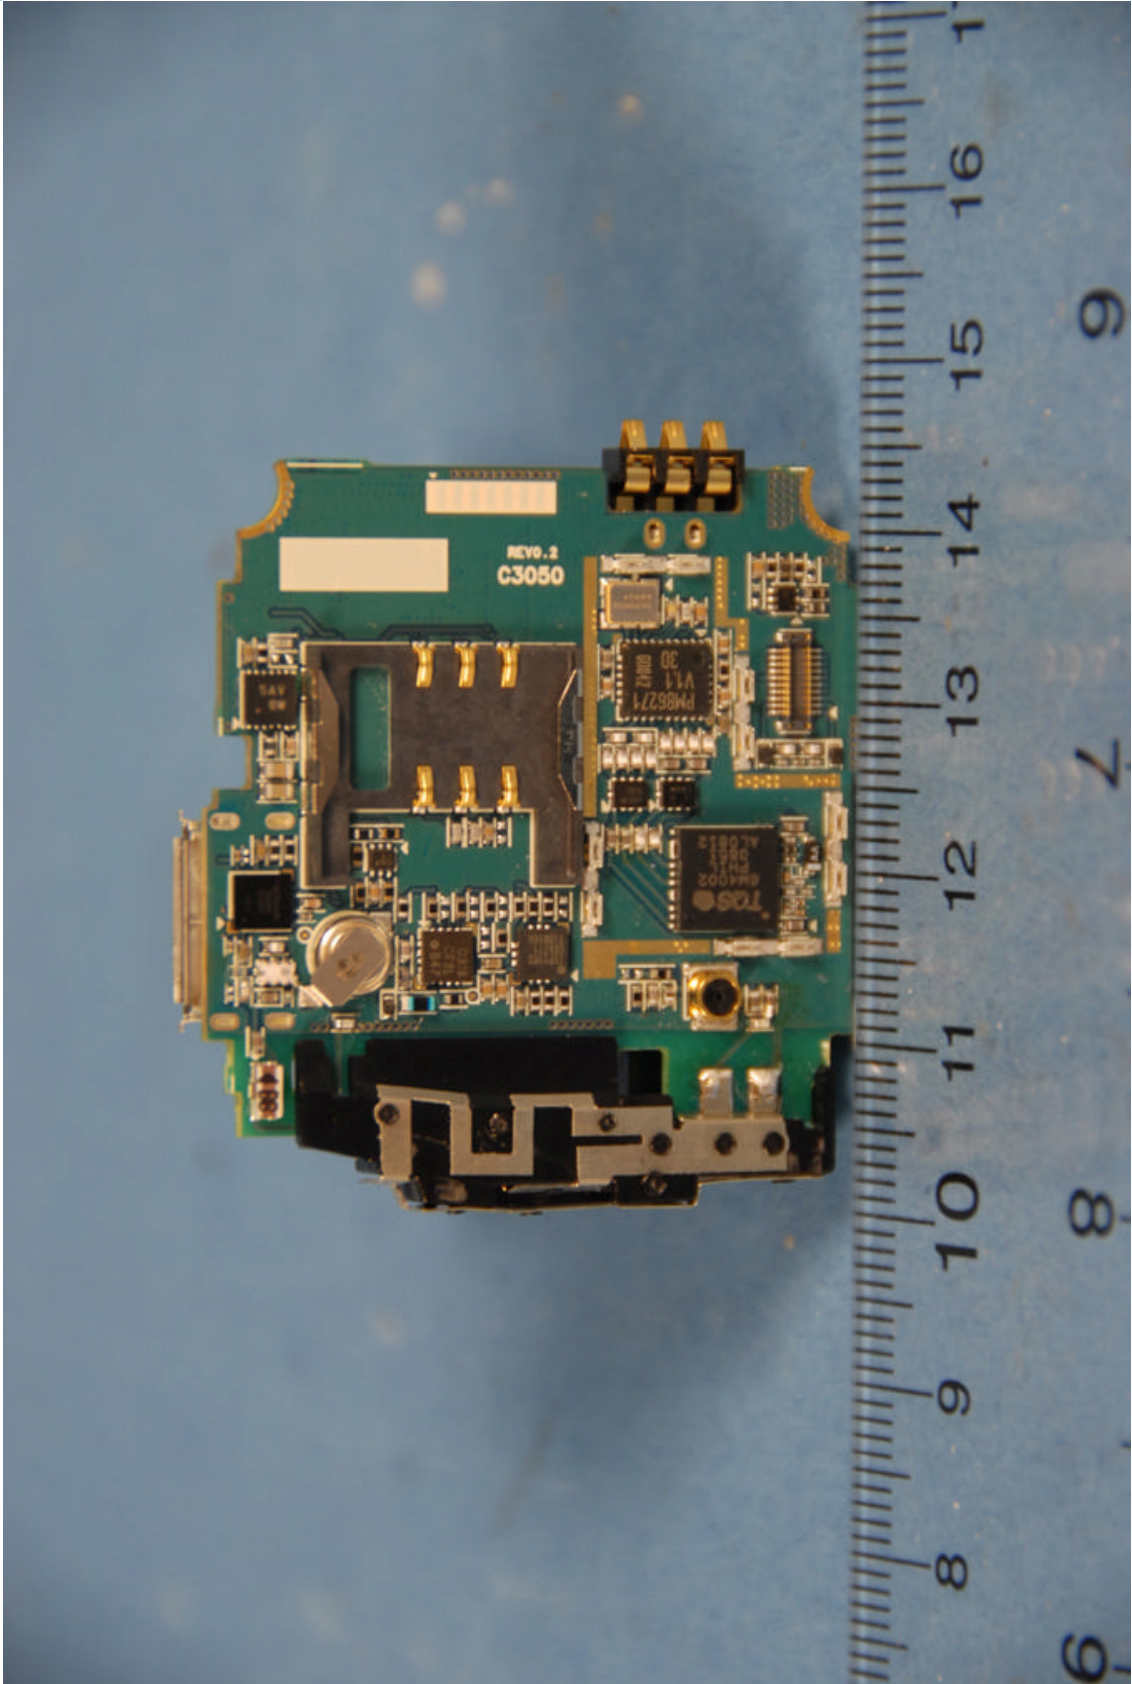

**INTERNAL PHOTOGRAPHS**

	<p>Samsung FCC ID: A3LSWDC3050</p>	<p>Model: C3050</p>
<p>Internal Photos</p>	<p>EUT Type: 850/1900 GSM/GPRS Phone with Bluetooth and EDGE Rx</p>	<p>Page 1 of 12</p>

	<p>Samsung FCC ID: A3LSWDC3050</p>	<p>Model: C3050</p>
<p>Internal Photos</p>	<p>EUT Type: 850/1900 GSM/GPRS Phone with Bluetooth and EDGE Rx</p>	<p>Page 2 of 12</p>

	<p>Samsung FCC ID: A3LSWDC3050</p>	<p>Model: C3050</p>
<p>Internal Photos</p>	<p>EUT Type: 850/1900 GSM/GPRS Phone with Bluetooth and EDGE Rx</p>	<p>Page 3 of 12</p>

	<p>Samsung FCC ID: A3LSWDC3050</p>	<p>Model: C3050</p>
<p>Internal Photos</p>	<p>EUT Type: 850/1900 GSM/GPRS Phone with Bluetooth and EDGE Rx</p>	<p>Page 4 of 12</p>

	<p>Samsung FCC ID: A3LSWDC3050</p>	<p>Model: C3050</p>
<p>Internal Photos</p>	<p>EUT Type: 850/1900 GSM/GPRS Phone with Bluetooth and EDGE Rx</p>	<p>Page 5 of 12</p>

	<p>Samsung FCC ID: A3LSWDC3050</p>	<p>Model: C3050</p>
<p>Internal Photos</p>	<p>EUT Type: 850/1900 GSM/GPRS Phone with Bluetooth and EDGE Rx</p>	<p>Page 6 of 12</p>

	<p>Samsung FCC ID: A3LSWDC3050</p>	<p>Model: C3050</p>
<p>Internal Photos</p>	<p>EUT Type: 850/1900 GSM/GPRS Phone with Bluetooth and EDGE Rx</p>	<p>Page 7 of 12</p>

	<p>Samsung FCC ID: A3LSWDC3050</p>	<p>Model: C3050</p>
<p>Internal Photos</p>	<p>EUT Type: 850/1900 GSM/GPRS Phone with Bluetooth and EDGE Rx</p>	<p>Page 8 of 12</p>