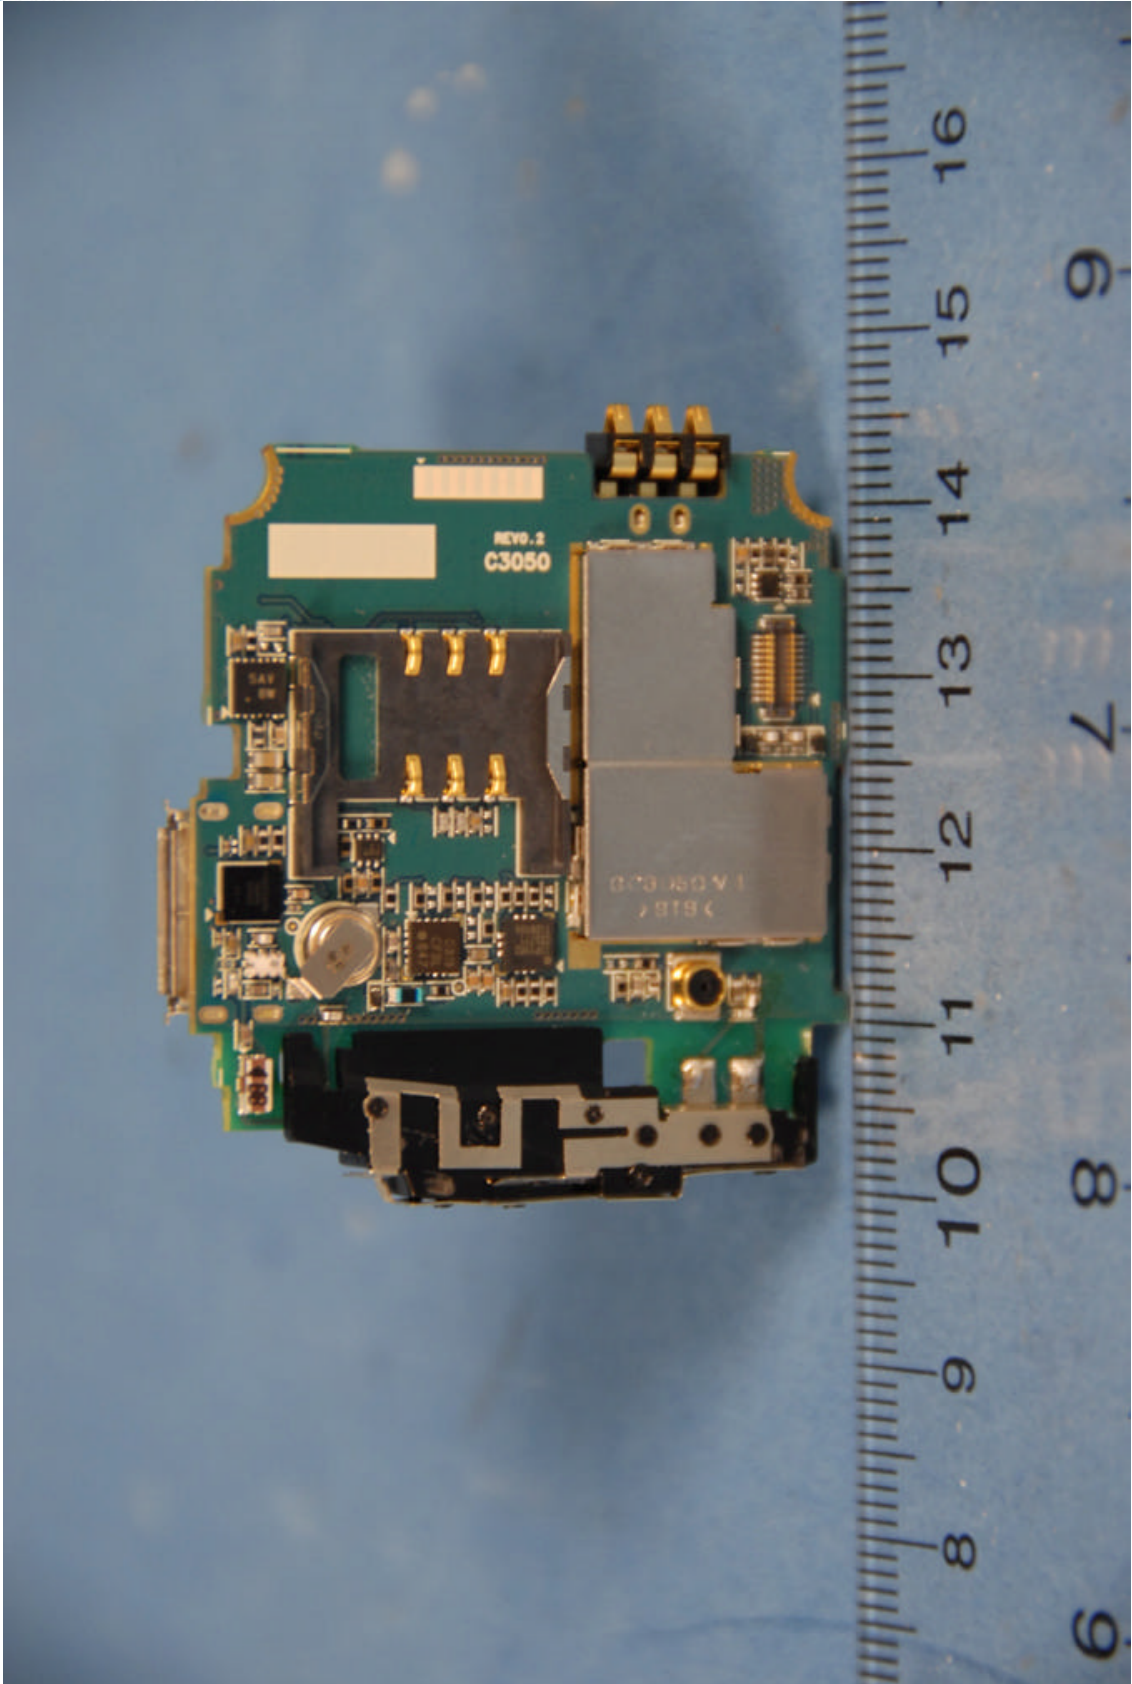

**INTERNAL PHOTOGRAPHS**

	<p>Samsung FCC ID: A3LSWDC3050</p>	<p>Model: C3050</p>
<p>Internal Photos</p>	<p>EUT Type: 850/1900 GSM/GPRS Phone with Bluetooth and EDGE Rx</p>	<p>Page 1 of 12</p>

	<p>Samsung FCC ID: A3LSWDC3050</p>	<p>Model: C3050</p>
<p>Internal Photos</p>	<p>EUT Type: 850/1900 GSM/GPRS Phone with Bluetooth and EDGE Rx</p>	<p>Page 2 of 12</p>

	<p>Samsung FCC ID: A3LSWDC3050</p>	<p>Model: C3050</p>
<p>Internal Photos</p>	<p>EUT Type: 850/1900 GSM/GPRS Phone with Bluetooth and EDGE Rx</p>	<p>Page 3 of 12</p>

	<p>Samsung FCC ID: A3LSWDC3050</p>	<p>Model: C3050</p>
<p>Internal Photos</p>	<p>EUT Type: 850/1900 GSM/GPRS Phone with Bluetooth and EDGE Rx</p>	<p>Page 4 of 12</p>

	<p>Samsung FCC ID: A3LSWDC3050</p>	<p>Model: C3050</p>
<p>Internal Photos</p>	<p>EUT Type: 850/1900 GSM/GPRS Phone with Bluetooth and EDGE Rx</p>	<p>Page 5 of 12</p>

	<p>Samsung FCC ID: A3LSWDC3050</p>	<p>Model: C3050</p>
<p>Internal Photos</p>	<p>EUT Type: 850/1900 GSM/GPRS Phone with Bluetooth and EDGE Rx</p>	<p>Page 6 of 12</p>

	<p>Samsung FCC ID: A3LSWDC3050</p>	<p>Model: C3050</p>
<p>Internal Photos</p>	<p>EUT Type: 850/1900 GSM/GPRS Phone with Bluetooth and EDGE Rx</p>	<p>Page 7 of 12</p>

	<p>Samsung FCC ID: A3LSWDC3050</p>	<p>Model: C3050</p>
<p>Internal Photos</p>	<p>EUT Type: 850/1900 GSM/GPRS Phone with Bluetooth and EDGE Rx</p>	<p>Page 8 of 12</p>