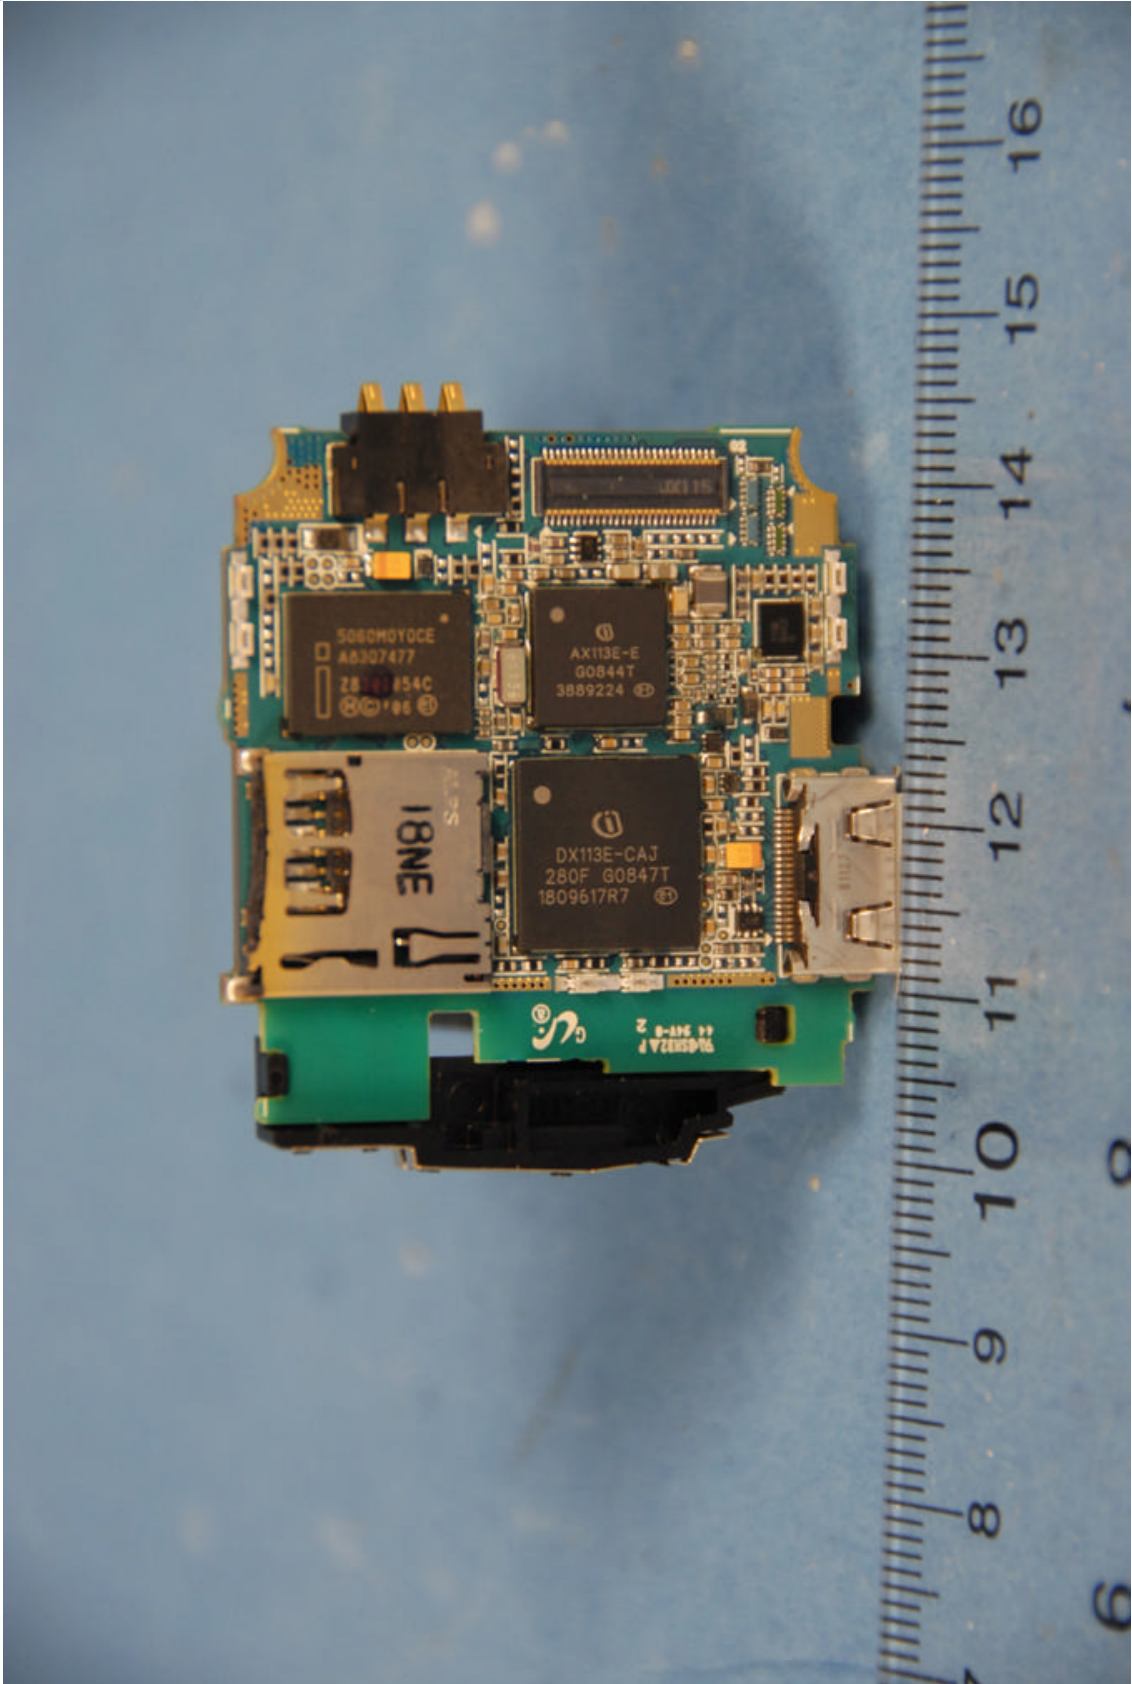

**INTERNAL PHOTOGRAPHS**

	<p>Samsung FCC ID: A3LSWDC3050</p>	<p>Model: C3050</p>
<p>Internal Photos</p>	<p>EUT Type: 850/1900 GSM/GPRS Phone with Bluetooth and EDGE Rx</p>	<p>Page 1 of 12</p>

	<p>Samsung FCC ID: A3LSWDC3050</p>	<p>Model: C3050</p>
<p>Internal Photos</p>	<p>EUT Type: 850/1900 GSM/GPRS Phone with Bluetooth and EDGE Rx</p>	<p>Page 2 of 12</p>

	<p>Samsung FCC ID: A3LSWDC3050</p>	<p>Model: C3050</p>
<p>Internal Photos</p>	<p>EUT Type: 850/1900 GSM/GPRS Phone with Bluetooth and EDGE Rx</p>	<p>Page 3 of 12</p>

	<p>Samsung FCC ID: A3LSWDC3050</p>	<p>Model: C3050</p>
<p>Internal Photos</p>	<p>EUT Type: 850/1900 GSM/GPRS Phone with Bluetooth and EDGE Rx</p>	<p>Page 4 of 12</p>

	<p>Samsung FCC ID: A3LSWDC3050</p>	<p>Model: C3050</p>
<p>Internal Photos</p>	<p>EUT Type: 850/1900 GSM/GPRS Phone with Bluetooth and EDGE Rx</p>	<p>Page 5 of 12</p>

	<p>Samsung FCC ID: A3LSWDC3050</p>	<p>Model: C3050</p>
<p>Internal Photos</p>	<p>EUT Type: 850/1900 GSM/GPRS Phone with Bluetooth and EDGE Rx</p>	<p>Page 6 of 12</p>

	<p>Samsung FCC ID: A3LSWDC3050</p>	<p>Model: C3050</p>
<p>Internal Photos</p>	<p>EUT Type: 850/1900 GSM/GPRS Phone with Bluetooth and EDGE Rx</p>	<p>Page 7 of 12</p>

	<p>Samsung FCC ID: A3LSWDC3050</p>	<p>Model: C3050</p>
<p>Internal Photos</p>	<p>EUT Type: 850/1900 GSM/GPRS Phone with Bluetooth and EDGE Rx</p>	<p>Page 8 of 12</p>