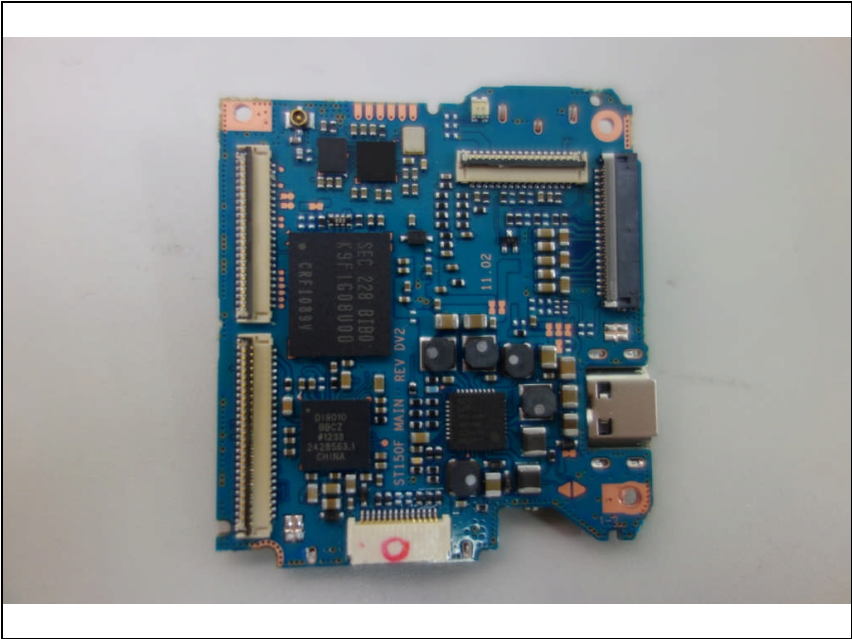

Model : ST150F

Internal photos of EUT

Model : ST150F

Internal view of EUT

Model : ST150F

Top view of Main PCB

Bottom view of Main PCB

Model : ST150F

Top view of Sub PCB

Bottom view of Sub PCB

Model : ST150F

Top view of Lens

Bottom view of Lens

Model : ST150F

Top view of LCD

Bottom view of LCD

Model : ST150F

Top view of Antenna

Bottom view of Antenna