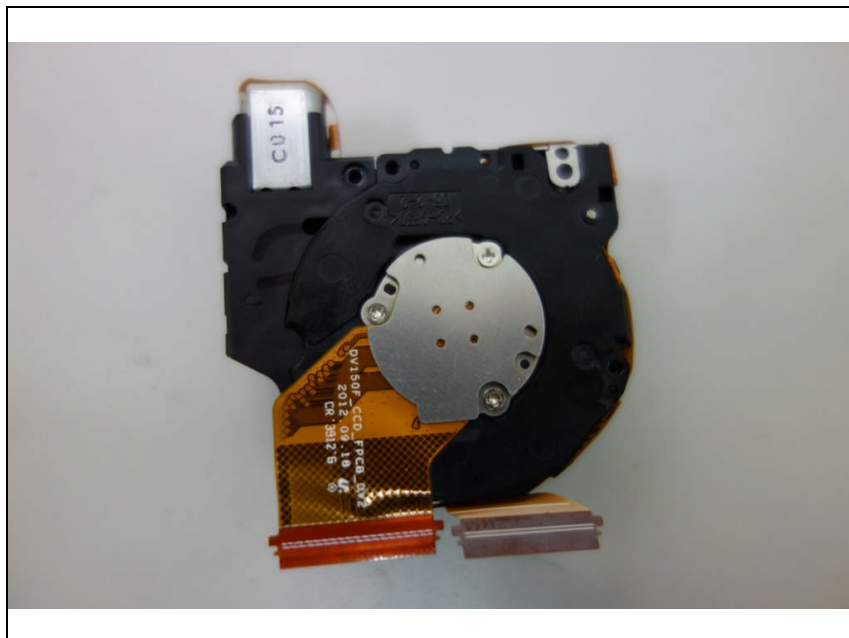

Model : ST150F

Internal photos of EUT

Model : ST150F

Internal view of EUT

Model : ST150F

Top view of Main PCB

Bottom view of Main PCB

Model : ST150F

Top view of Sub PCB

Bottom view of Sub PCB

Model : ST150F

Top view of Lens

Bottom view of Lens

Model : ST150F

Top view of LCD

Bottom view of LCD

Model : ST150F

Top view of Antenna

Bottom view of Antenna