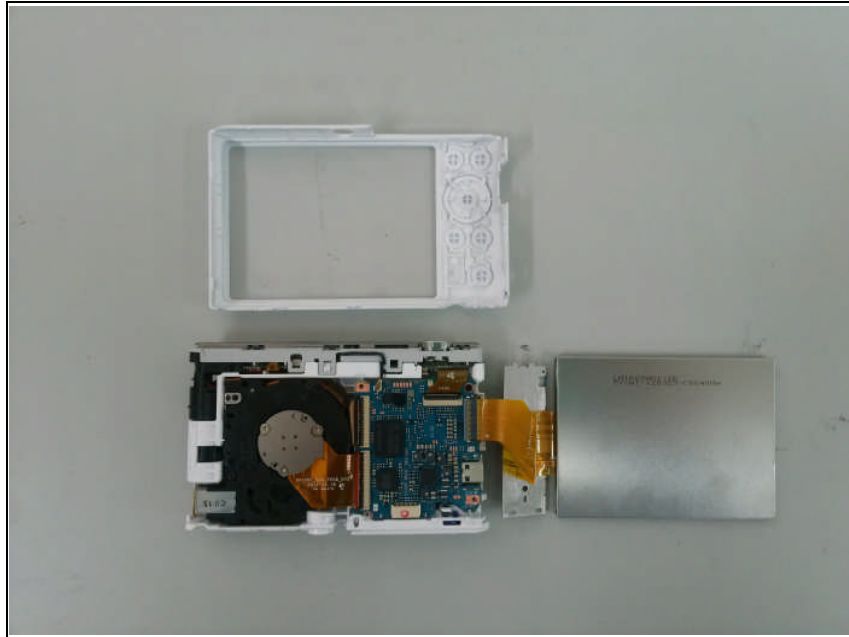

Model : ST150F

Internal photos of EUT

Model : ST150F

Internal view of EUT

Model : ST150F

Top view of Main PCB

Bottom view of Main PCB

Model : ST150F

Top view of Sub PCB

Bottom view of Sub PCB

Model : ST150F

Top view of Lens

Bottom view of Lens

Model : ST150F

Top view of LCD

Bottom view of LCD

Model : ST150F

Top view of Antenna

Bottom view of Antenna