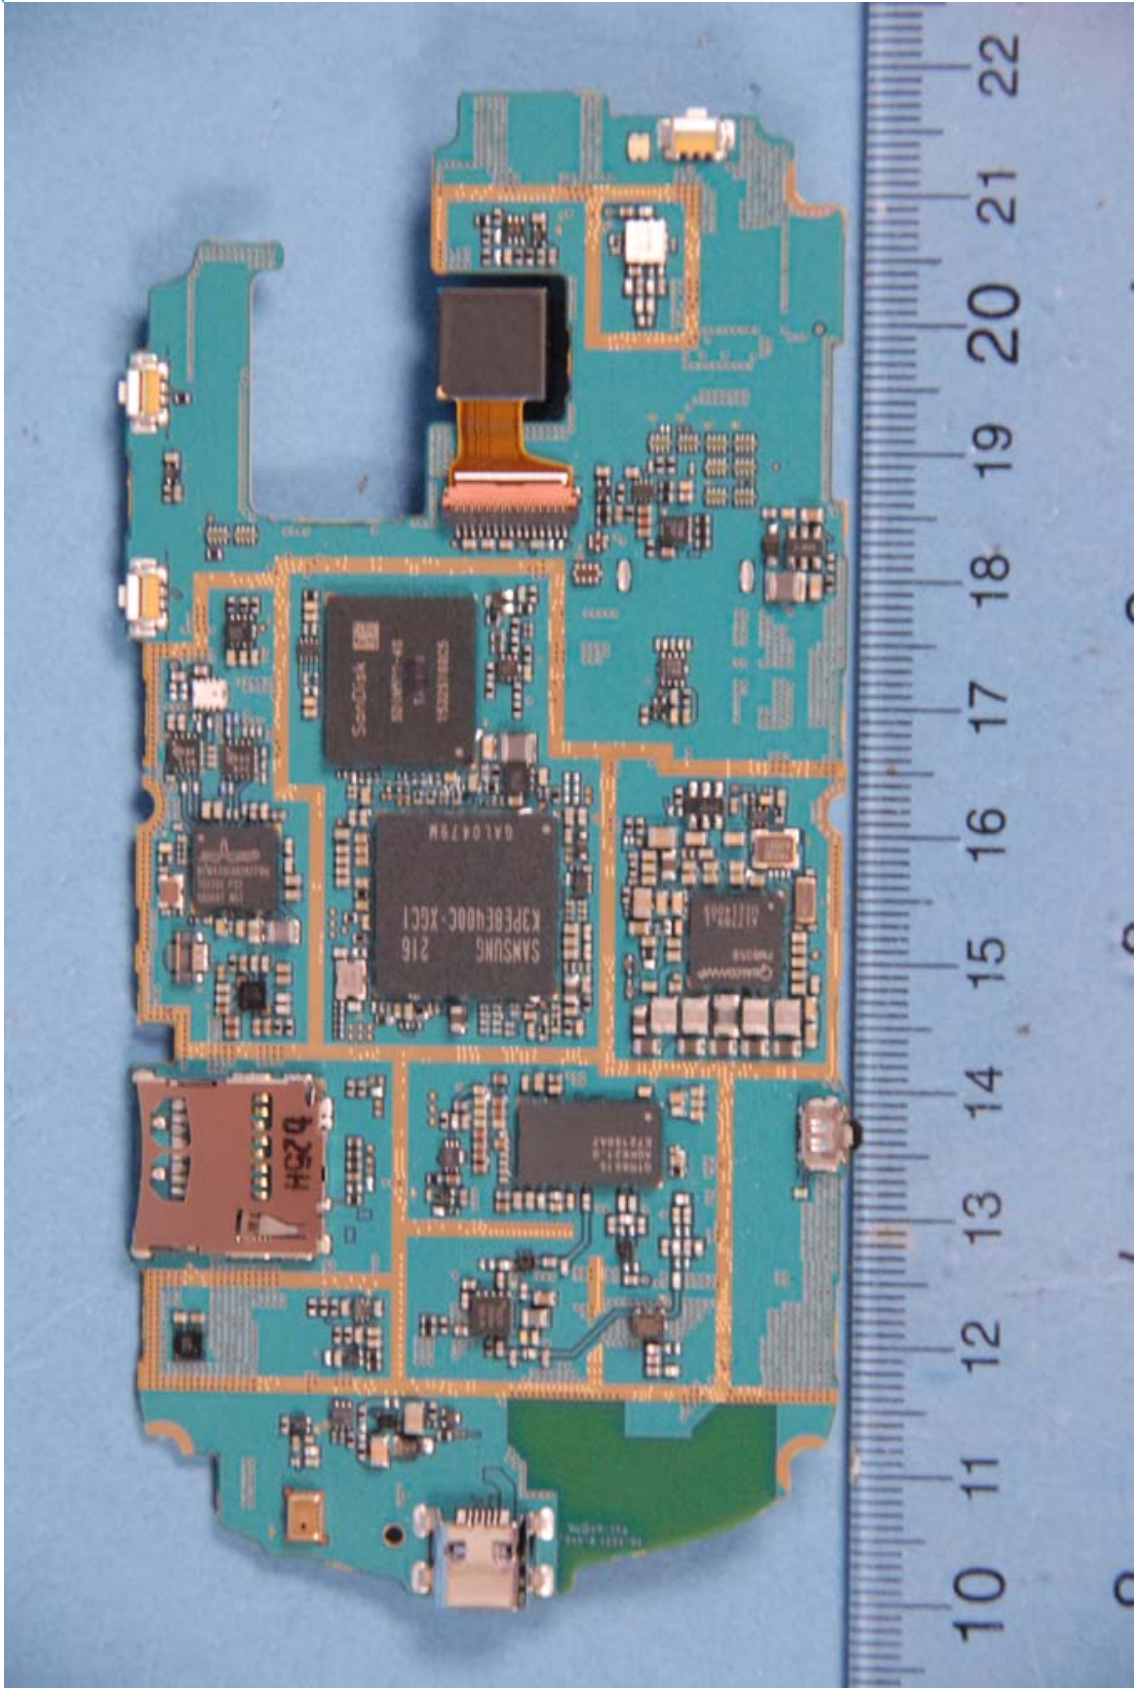

**INTERNAL PHOTOGRAPHS**

	Samsung FCC ID: A3LSPHM950	Model: SPH-M950
Internal Photos	EUT Type: Portable Handset	Page 1 of 7

	Samsung FCC ID: A3LSPHM950	Model: SPH-M950
Internal Photos	EUT Type: Portable Handset	Page 2 of 7

	<p>Samsung FCC ID: A3LSPHM950</p>	<p>Model: SPH-M950</p>
<p>Internal Photos</p>	<p>EUT Type: Portable Handset</p>	<p>Page 3 of 7</p>

	<p>Samsung FCC ID: A3LSPHM950</p>	<p>Model: SPH-M950</p>
<p>Internal Photos</p>	<p>EUT Type: Portable Handset</p>	<p>Page 4 of 7</p>

	Samsung FCC ID: A3LSPHM950	Model: SPH-M950
Internal Photos	EUT Type: Portable Handset	Page 5 of 7

 <b>PCTEST</b> ENGINEERING LABORATORY, INC.	Samsung FCC ID: A3LSPHM950	Model: SPH-M950
Internal Photos	EUT Type: Portable Handset	Page 6 of 7

	Samsung FCC ID: A3LSPHM950	Model: SPH-M950
Internal Photos	EUT Type: Portable Handset	Page 7 of 7