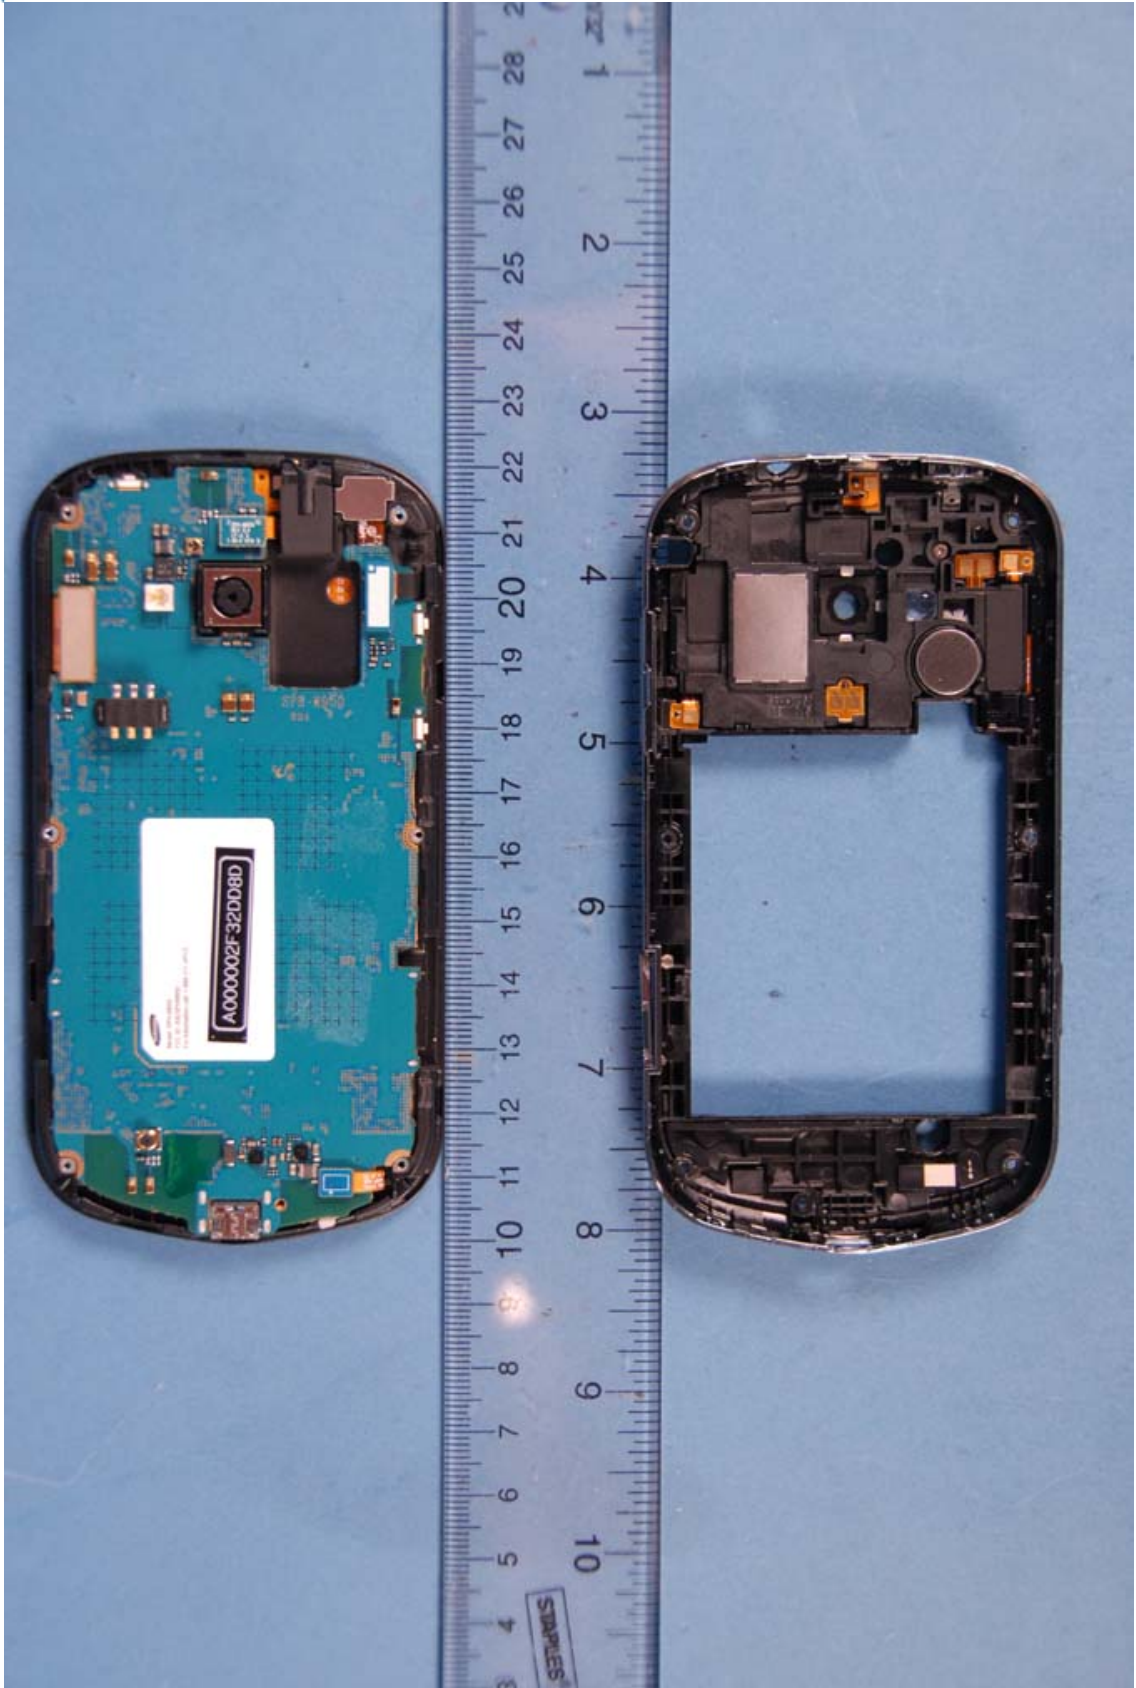

**INTERNAL PHOTOGRAPHS**

	Samsung FCC ID: A3LSPHM950	Model: SPH-M950
Internal Photos	EUT Type: Portable Handset	Page 1 of 7

	Samsung FCC ID: A3LSPHM950	Model: SPH-M950
Internal Photos	EUT Type: Portable Handset	Page 2 of 7

	<p>Samsung FCC ID: A3LSPHM950</p>	<p>Model: SPH-M950</p>
<p>Internal Photos</p>	<p>EUT Type: Portable Handset</p>	<p>Page 3 of 7</p>

	<p>Samsung FCC ID: A3LSPHM950</p>	<p>Model: SPH-M950</p>
<p>Internal Photos</p>	<p>EUT Type: Portable Handset</p>	<p>Page 4 of 7</p>

	Samsung FCC ID: A3LSPHM950	Model: SPH-M950
Internal Photos	EUT Type: Portable Handset	Page 5 of 7

 <b>PCTEST</b> ENGINEERING LABORATORY, INC.	Samsung FCC ID: A3LSPHM950	Model: SPH-M950
Internal Photos	EUT Type: Portable Handset	Page 6 of 7

	Samsung FCC ID: A3LSPHM950	Model: SPH-M950
Internal Photos	EUT Type: Portable Handset	Page 7 of 7