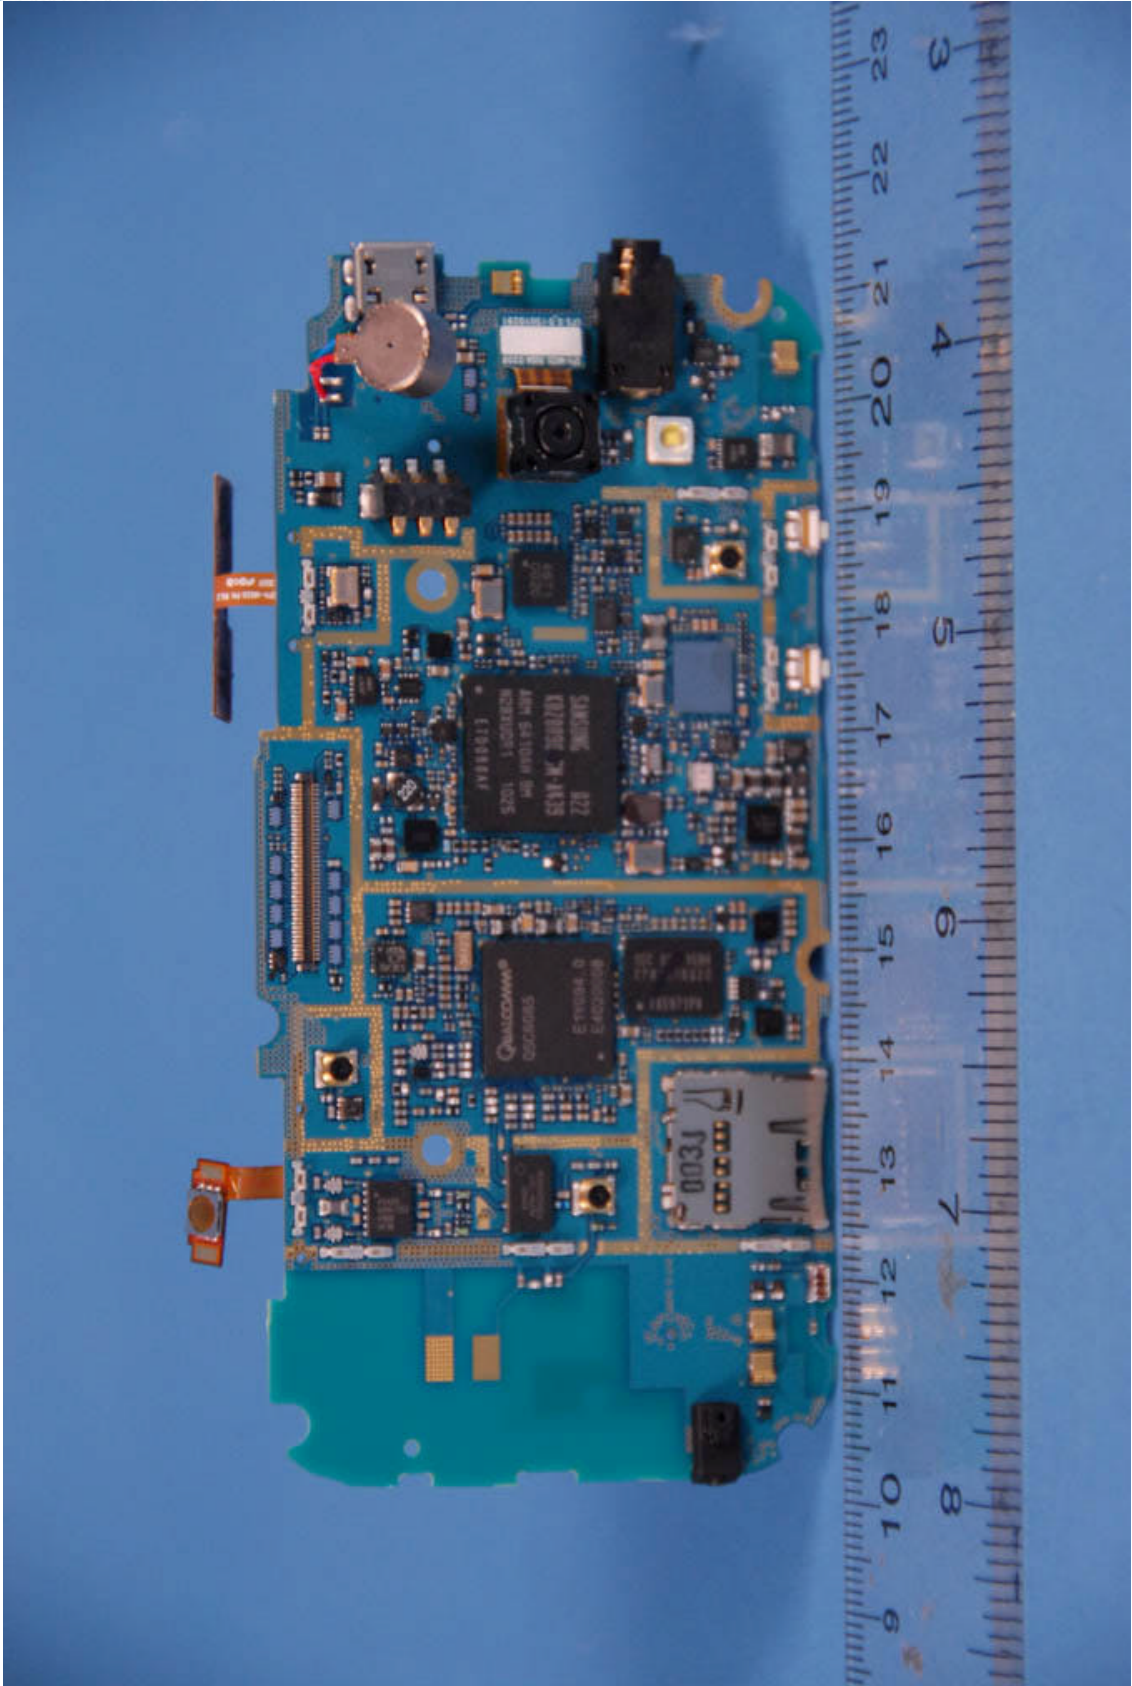

INTERNAL PHOTOGRAPHS

	<p>Samsung Electronics Co. Ltd. FCC ID: A3LSPHM920</p>	<p>Model: SPH-M920</p>
<p>Internal Photos</p>	<p>EUT Type: Cellular/PCS CDMA/EvDO Phone with BT and WLAN</p>	<p>Page 1 of 9</p>

	<p>Samsung Electronics Co. Ltd. FCC ID: A3LSPHM920</p>	<p>Model: SPH-M920</p>
<p>Internal Photos</p>	<p>EUT Type: Cellular/PCS CDMA/EvDO Phone with BT and WLAN</p>	<p>Page 2 of 9</p>

	<p>Samsung Electronics Co. Ltd. FCC ID: A3LSPHM920</p>	<p>Model: SPH-M920</p>
<p>Internal Photos</p>	<p>EUT Type: Cellular/PCS CDMA/EvDO Phone with BT and WLAN</p>	<p>Page 3 of 9</p>

	<p>Samsung Electronics Co. Ltd. FCC ID: A3LSPHM920</p>	<p>Model: SPH-M920</p>
<p>Internal Photos</p>	<p>EUT Type: Cellular/PCS CDMA/EvDO Phone with BT and WLAN</p>	<p>Page 4 of 9</p>

	<p>Samsung Electronics Co. Ltd. FCC ID: A3LSPHM920</p>	<p>Model: SPH-M920</p>
<p>Internal Photos</p>	<p>EUT Type: Cellular/PCS CDMA/EvDO Phone with BT and WLAN</p>	<p>Page 5 of 9</p>

	<p>Samsung Electronics Co. Ltd. FCC ID: A3LSPHM920</p>	<p>Model: SPH-M920</p>
<p>Internal Photos</p>	<p>EUT Type: Cellular/PCS CDMA/EvDO Phone with BT and WLAN</p>	<p>Page 6 of 9</p>

	Samsung Electronics Co. Ltd. FCC ID: A3LSPHM920	Model: SPH-M920
Internal Photos	EUT Type: Cellular/PCS CDMA/EvDO Phone with BT and WLAN	Page 7 of 9