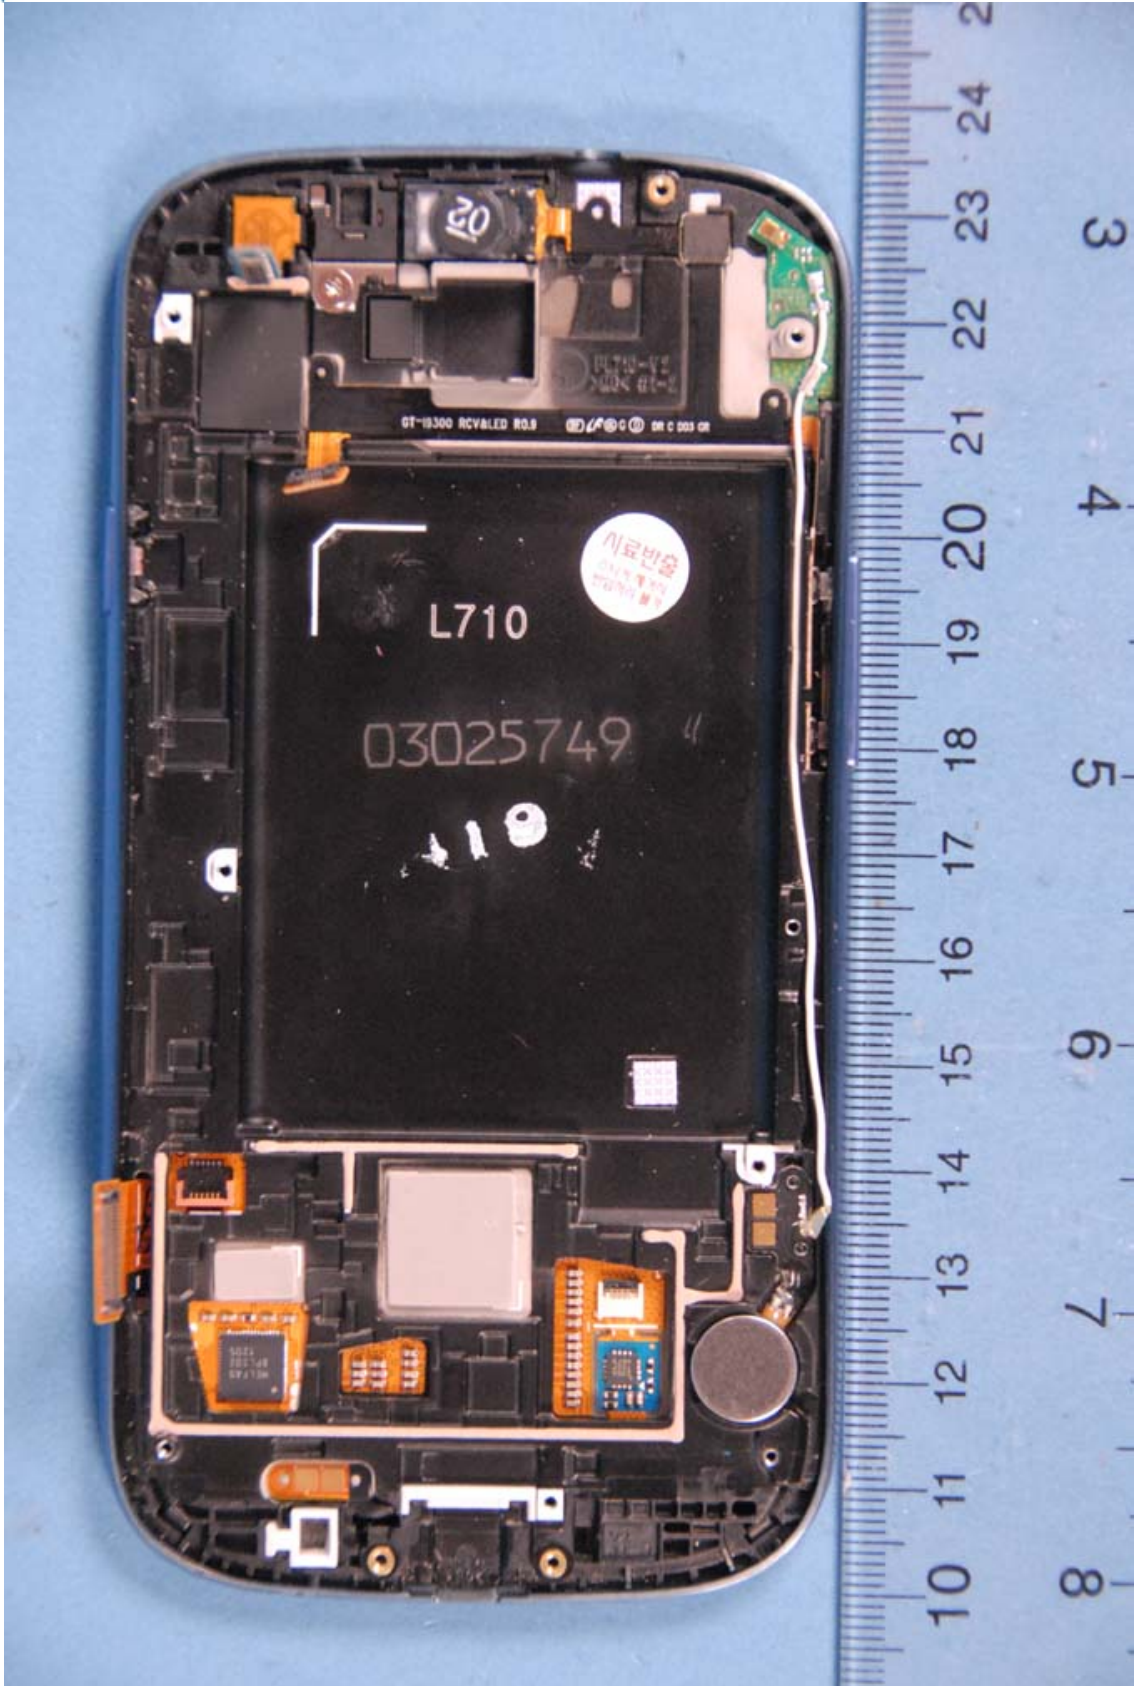

INTERNAL PHOTOGRAPHS

	SAMSUNG ELECTRONICS CO. FCC ID: A3LSPHL710	Model: SPH-L710
Internal Photos	EUT Type: Portable Handset	Page 1 of 9

	SAMSUNG ELECTRONICS CO. FCC ID: A3LSPHL710	Model: SPH-L710
Internal Photos	EUT Type: Portable Handset	Page 2 of 9

	<p>SAMSUNG ELECTRONICS CO. FCC ID: A3LSPHL710</p>	<p>Model: SPH-L710</p>
<p>Internal Photos</p>	<p>EUT Type: Portable Handset</p>	<p>Page 3 of 9</p>

 <p>PCTEST ENGINEERING LABORATORY, INC.</p>	SAMSUNG ELECTRONICS CO. FCC ID: A3LSPHL710	Model: SPH-L710
Internal Photos	EUT Type: Portable Handset	Page 4 of 9

	SAMSUNG ELECTRONICS CO. FCC ID: A3LSPHL710	Model: SPH-L710
Internal Photos	EUT Type: Portable Handset	Page 5 of 9

	<p>SAMSUNG ELECTRONICS CO. FCC ID: A3LSPHL710</p>	<p>Model: SPH-L710</p>
<p>Internal Photos</p>	<p>EUT Type: Portable Handset</p>	<p>Page 7 of 9</p>

	SAMSUNG ELECTRONICS CO. FCC ID: A3LSPH710	Model: SPH-L710
Internal Photos	EUT Type: Portable Handset	Page 8 of 9

	<p>SAMSUNG ELECTRONICS CO. FCC ID: A3LSPHL710</p>	<p>Model: SPH-L710</p>
<p>Internal Photos</p>	<p>EUT Type: Portable Handset</p>	<p>Page 9 of 9</p>