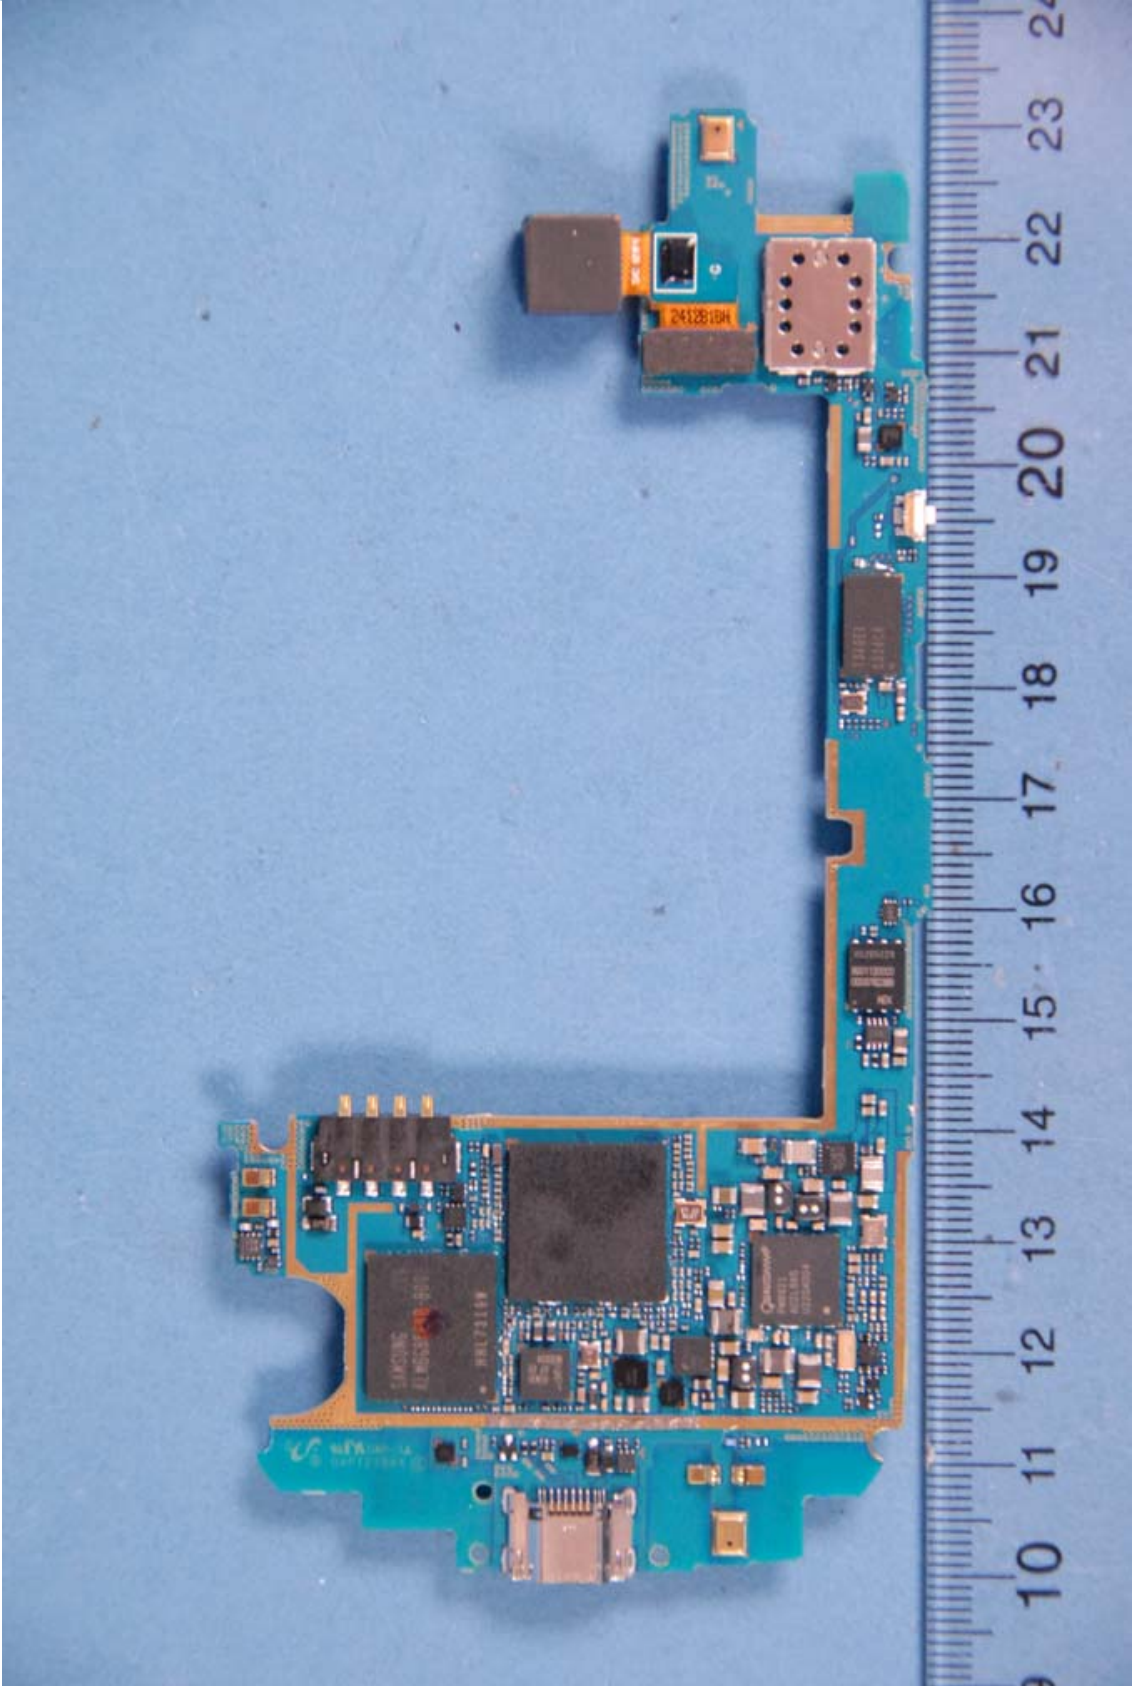

INTERNAL PHOTOGRAPHS

	SAMSUNG ELECTRONICS CO. FCC ID: A3LSPHL710	Model: SPH-L710
Internal Photos	EUT Type: Portable Handset	Page 1 of 9

	SAMSUNG ELECTRONICS CO. FCC ID: A3LSPHL710	Model: SPH-L710
Internal Photos	EUT Type: Portable Handset	Page 2 of 9

	<p>SAMSUNG ELECTRONICS CO. FCC ID: A3LSPHL710</p>	<p>Model: SPH-L710</p>
<p>Internal Photos</p>	<p>EUT Type: Portable Handset</p>	<p>Page 3 of 9</p>

 <p>PCTEST ENGINEERING LABORATORY, INC.</p>	SAMSUNG ELECTRONICS CO. FCC ID: A3LSPHL710	Model: SPH-L710
Internal Photos	EUT Type: Portable Handset	Page 4 of 9

	SAMSUNG ELECTRONICS CO. FCC ID: A3LSPHL710	Model: SPH-L710
Internal Photos	EUT Type: Portable Handset	Page 5 of 9

	<p>SAMSUNG ELECTRONICS CO. FCC ID: A3LSPHL710</p>	<p>Model: SPH-L710</p>
<p>Internal Photos</p>	<p>EUT Type: Portable Handset</p>	<p>Page 7 of 9</p>

	SAMSUNG ELECTRONICS CO. FCC ID: A3LSPH710	Model: SPH-L710
Internal Photos	EUT Type: Portable Handset	Page 8 of 9

	<p>SAMSUNG ELECTRONICS CO. FCC ID: A3LSPHL710</p>	<p>Model: SPH-L710</p>
<p>Internal Photos</p>	<p>EUT Type: Portable Handset</p>	<p>Page 9 of 9</p>