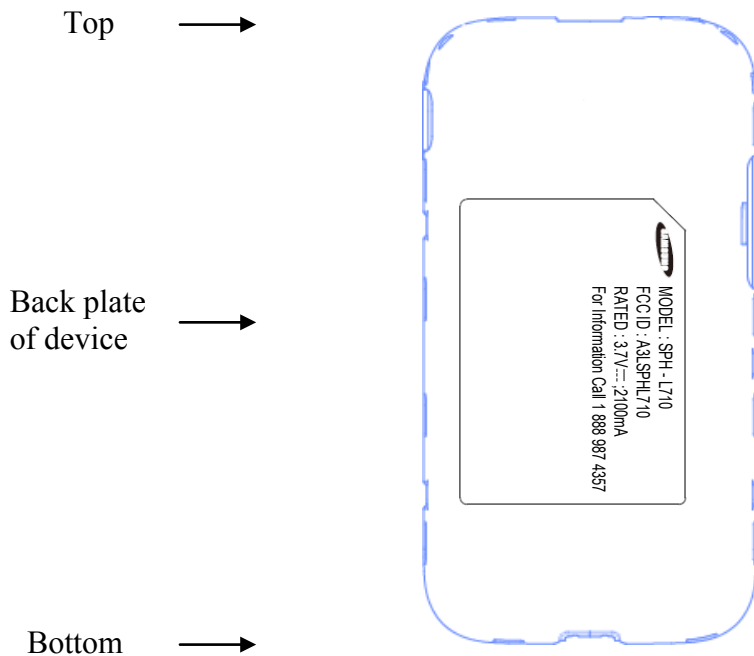

**Label and Location**

Samsung Phone Model: SPH-L710  
FCC ID: A3LSPHL710

**Label:**

**Location:**

Phone: Label is placed inside of the battery compartment.