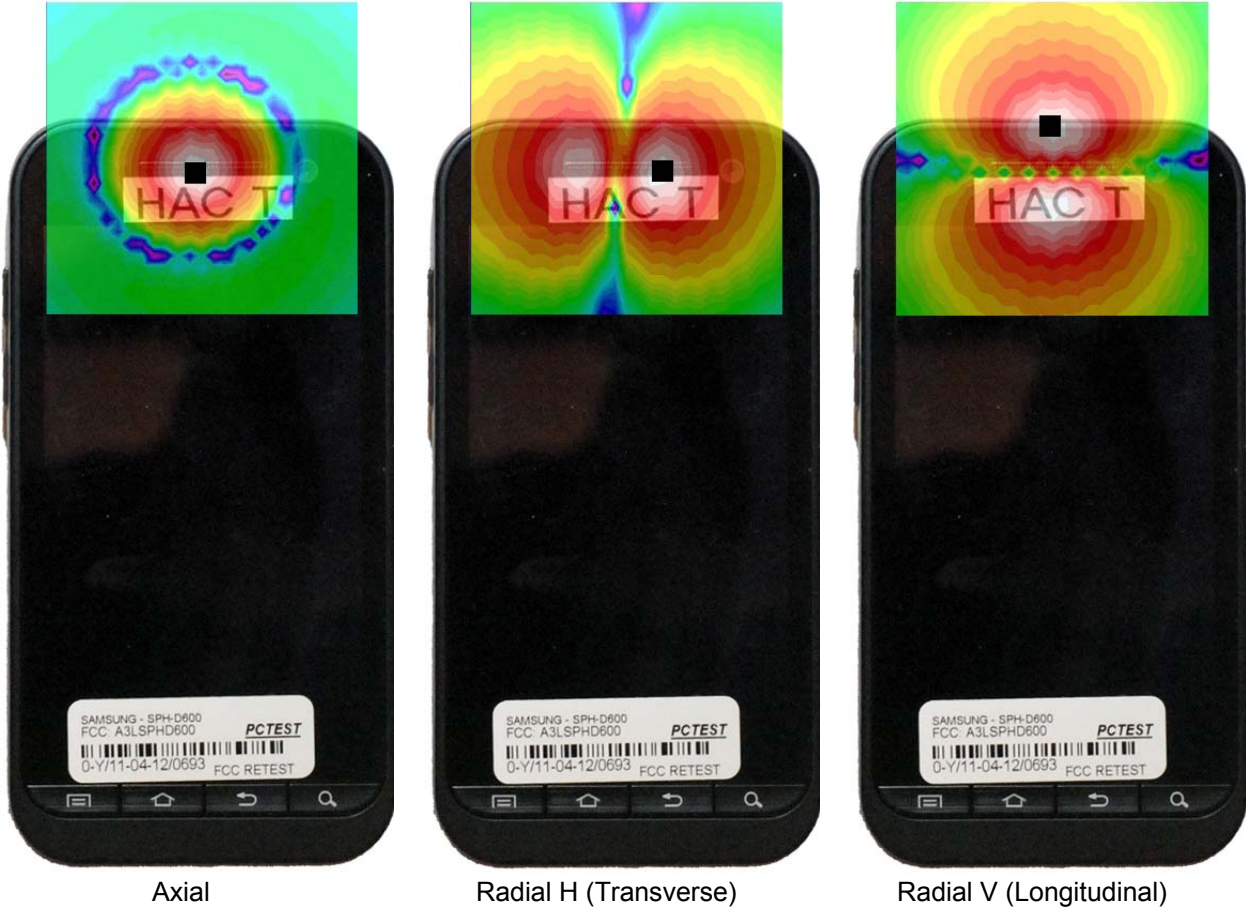

13. TEST SETUP PHOTOGRAPHS

FCC ID: A3LSPHD600		HAC (T-COIL) TEST REPORT		Reviewed by: Quality Manager
Filename: 0Y1104120698.A3L	Test Dates: 2/23/11 - 2/25/11	EUT Type: Cell/PCS CDMA/EVDO Phone with BT, WLAN and WIMAX	Page 36 of 38	

Figure 13-1
Test Setup for Wireless Device

Figure 13-2
Test Setup for Wireless Device

FCC ID: A3LSPHD600		HAC (T-COIL) TEST REPORT		Reviewed by: Quality Manager
Filename: 0Y1104120698.A3L	Test Dates: 2/23/11 - 2/25/11	EUT Type: Cell/PCS CDMA/EVDO Phone with BT, WLAN and WIMAX	Page 37 of 38	

Figure 13-3
T-Coil Scan Overlay Magnetic Field Distributions

Note: Final measurement locations are indicated by a cursor on the contour plots.

FCC ID: A3LSPHD600		HAC (T-COIL) TEST REPORT		Reviewed by: Quality Manager
Filename: 0Y1104120698.A3L	Test Dates: 2/23/11 - 2/25/11	EUT Type: Cell/PCS CDMA/EVDO Phone with BT, WLAN and WIMAX	Page 38 of 38	