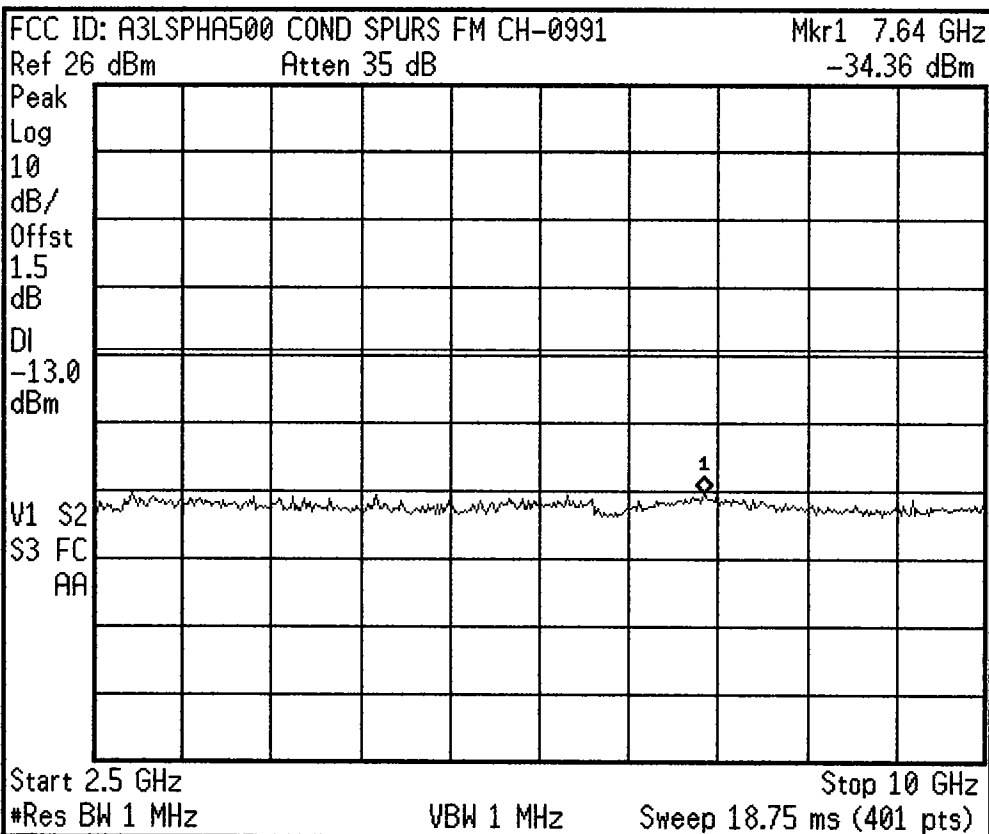

Agilent

Freq/Channel

Center Freq
1.25500000 GHz

Start Freq
10.0000000 MHz

Stop Freq
2.50000000 GHz

CF Step
249.000000 MHz
Auto Man

Freq Offset
0.00000000 Hz

Signal Track
On Off

Scale Type
Log Lin

Agilent

Freq/Channel

Center Freq
6.25000000 GHz

Start Freq
2.50000000 GHz

Stop Freq
10.0000000 GHz

CF Step
750.000000 MHz
Auto Man

Freq Offset
0.00000000 Hz

Signal Track
On Off

Scale Type
Log Lin