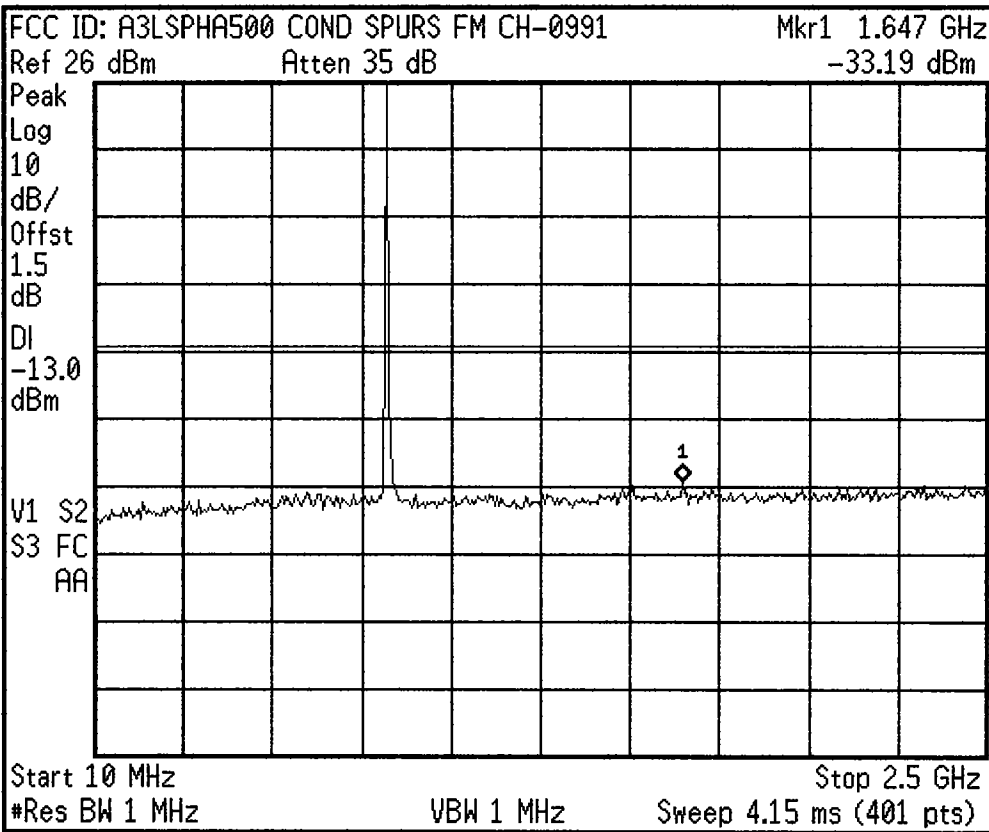

Agilent

Freq/Channel

Center Freq
1.25500000 GHz

Start Freq
10.0000000 MHz

Stop Freq
2.50000000 GHz

CF Step
249.000000 MHz
Auto Man

Freq Offset
0.00000000 Hz

Signal Track
On Off

Scale Type
Log Lin

Agilent

Freq/Channel

Center Freq
6.25000000 GHz

Start Freq
2.50000000 GHz

Stop Freq
10.0000000 GHz

CF Step
750.000000 MHz
Auto Man

Freq Offset
0.00000000 Hz

Signal Track
On Off

Scale Type
Log Lin