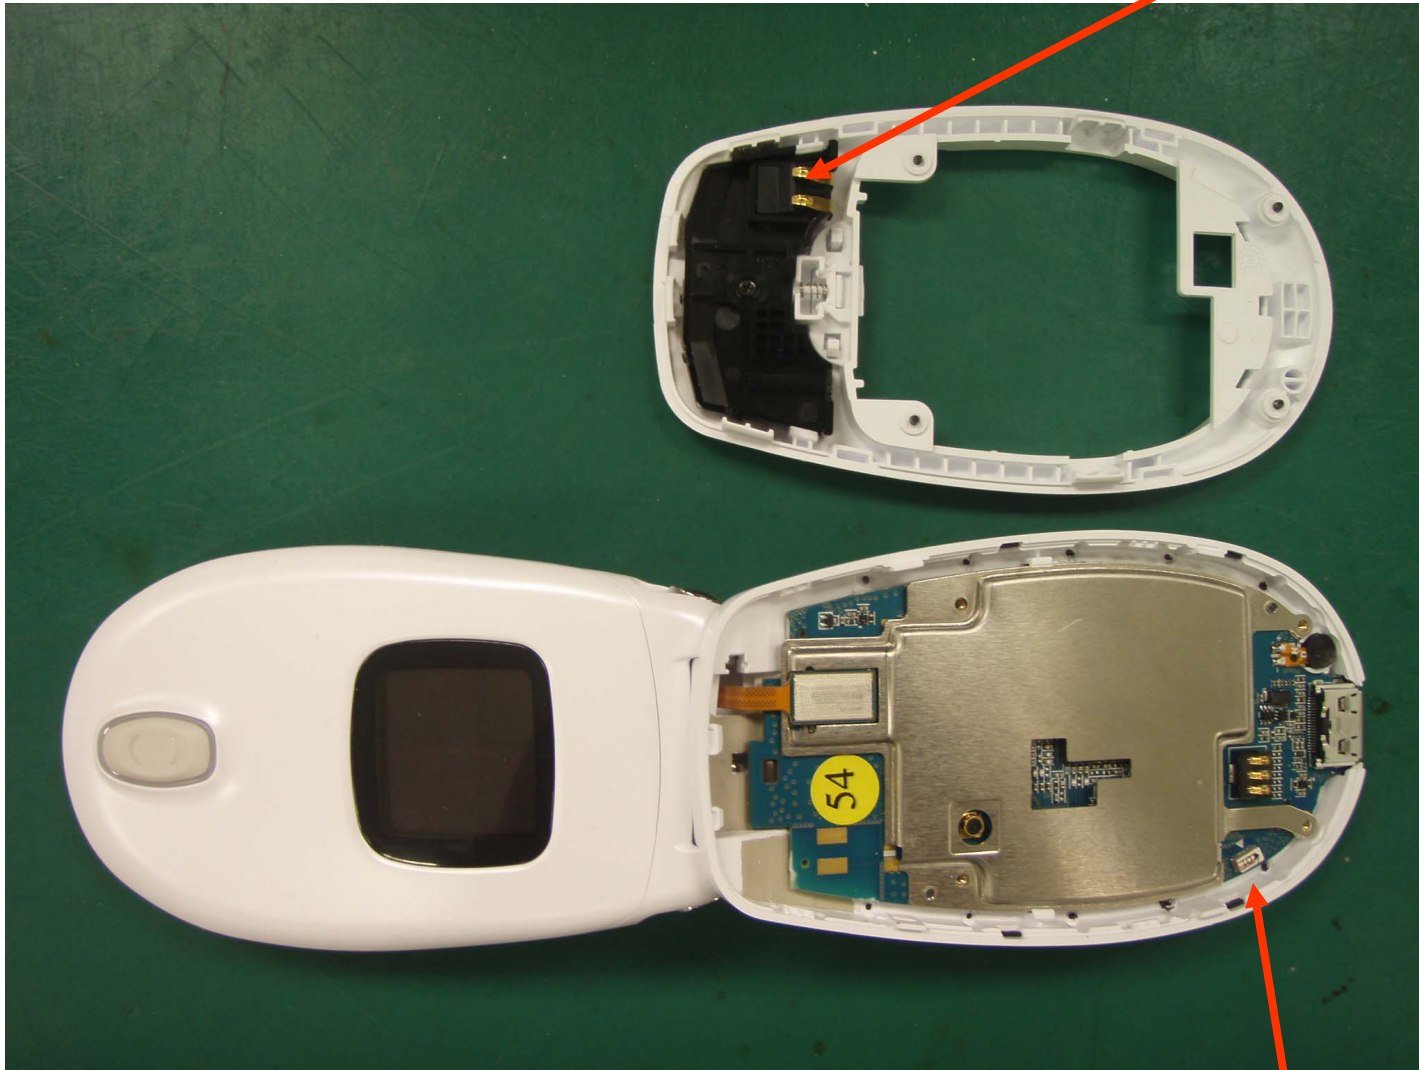

* Placement of each antenna in folder open

Main antenna

Bluetooth antenna