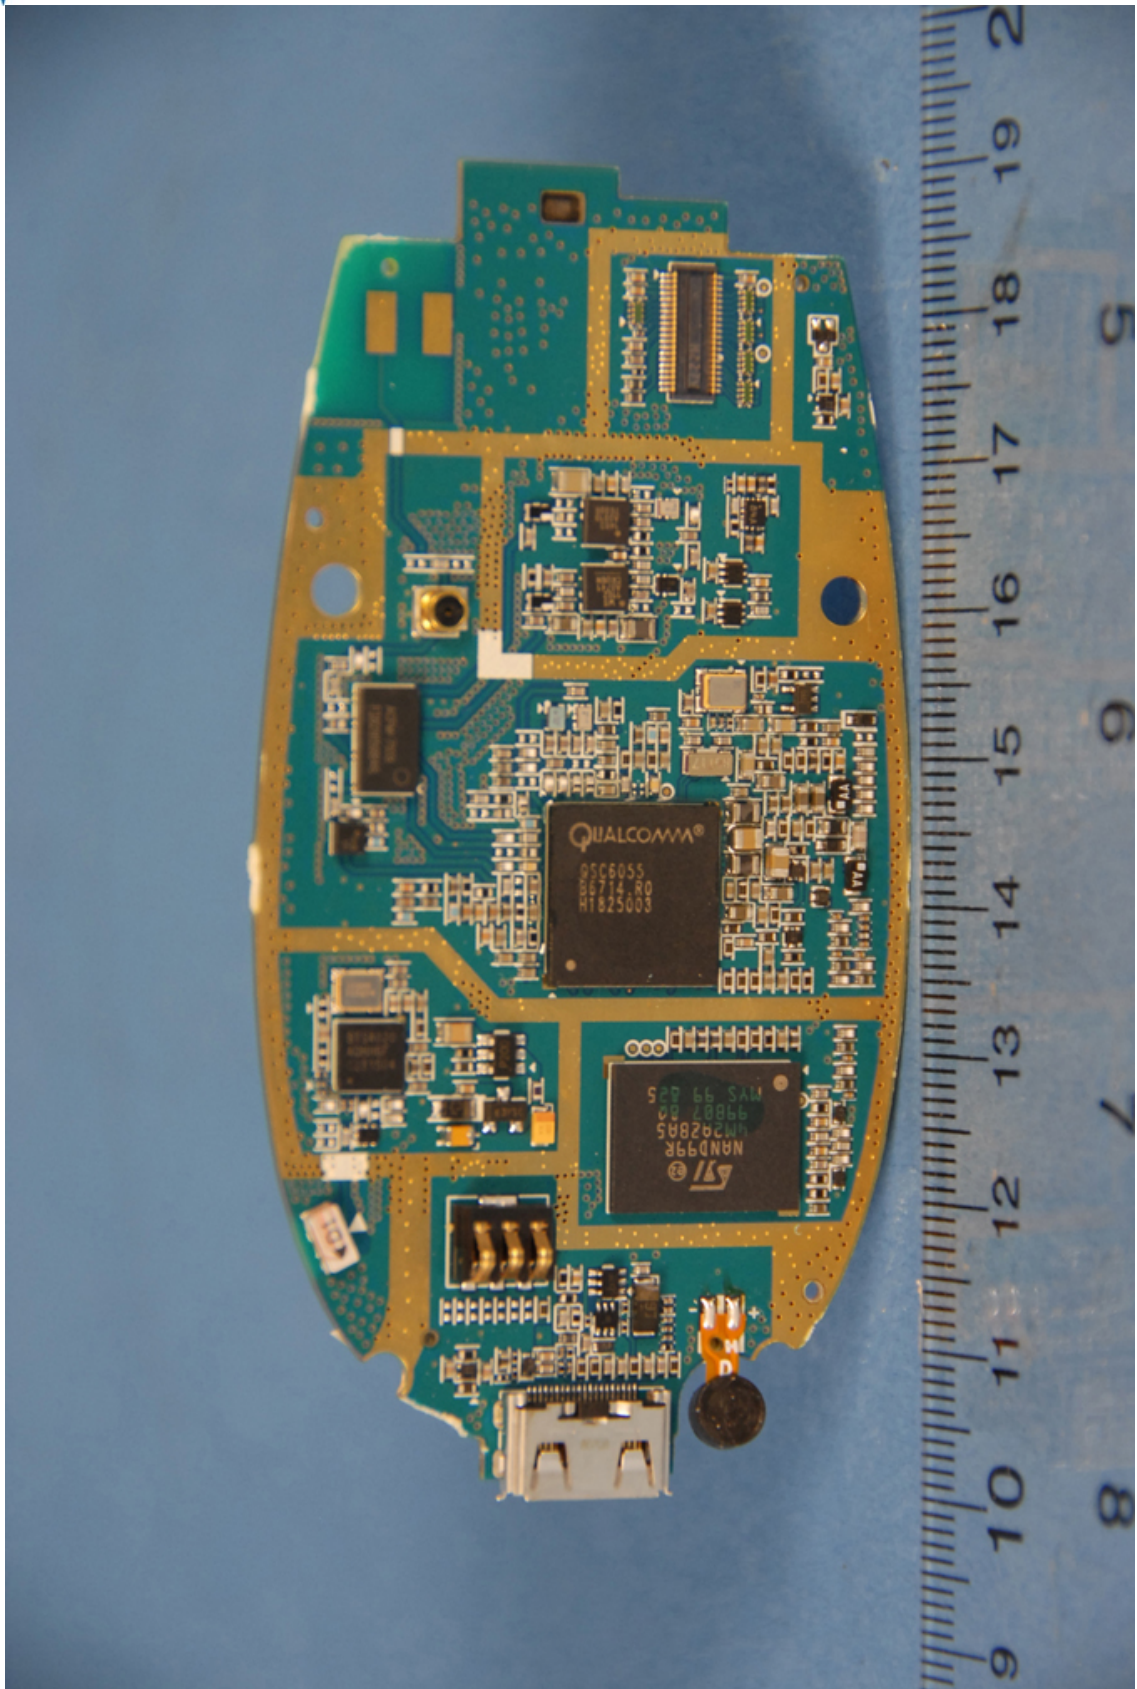

**INTERNAL PHOTOGRAPHS**

	Samsung Electronics, Co. Ltd. FCC ID: A3LSPA310	Model: SPH-A310
Internal Photos	EUT Type: Cellular/PCS CDMA Phone with Bluetooth	Page 1 of 12

	<p>Samsung Electronics, Co. Ltd. FCC ID: A3LSPHA310</p>	<p>Model: SPH-A310</p>
<p>Internal Photos</p>	<p>EUT Type: Cellular/PCS CDMA Phone with Bluetooth</p>	<p>Page 3 of 12</p>

	<p>Samsung Electronics, Co. Ltd. FCC ID: A3LSPA310</p>	<p>Model: SPH-A310</p>
<p>Internal Photos</p>	<p>EUT Type: Cellular/PCS CDMA Phone with Bluetooth</p>	<p>Page 4 of 12</p>

	Samsung Electronics, Co. Ltd. FCC ID: A3LSPA310	Model: SPH-A310
Internal Photos	EUT Type: Cellular/PCS CDMA Phone with Bluetooth	Page 5 of 12

	Samsung Electronics, Co. Ltd. FCC ID: A3LSPHA310	Model: SPH-A310
Internal Photos	EUT Type: Cellular/PCS CDMA Phone with Bluetooth	Page 6 of 12

	<p>Samsung Electronics, Co. Ltd. FCC ID: A3LSPA310</p>	<p>Model: SPH-A310</p>
<p>Internal Photos</p>	<p>EUT Type: Cellular/PCS CDMA Phone with Bluetooth</p>	<p>Page 7 of 12</p>

	<p>Samsung Electronics, Co. Ltd. FCC ID: A3LSPHA310</p>	<p>Model: SPH-A310</p>
<p>Internal Photos</p>	<p>EUT Type: Cellular/PCS CDMA Phone with Bluetooth</p>	<p>Page 8 of 12</p>

	Samsung Electronics, Co. Ltd. FCC ID: A3LSPA310	Model: SPH-A310
Internal Photos	EUT Type: Cellular/PCS CDMA Phone with Bluetooth	Page 9 of 12