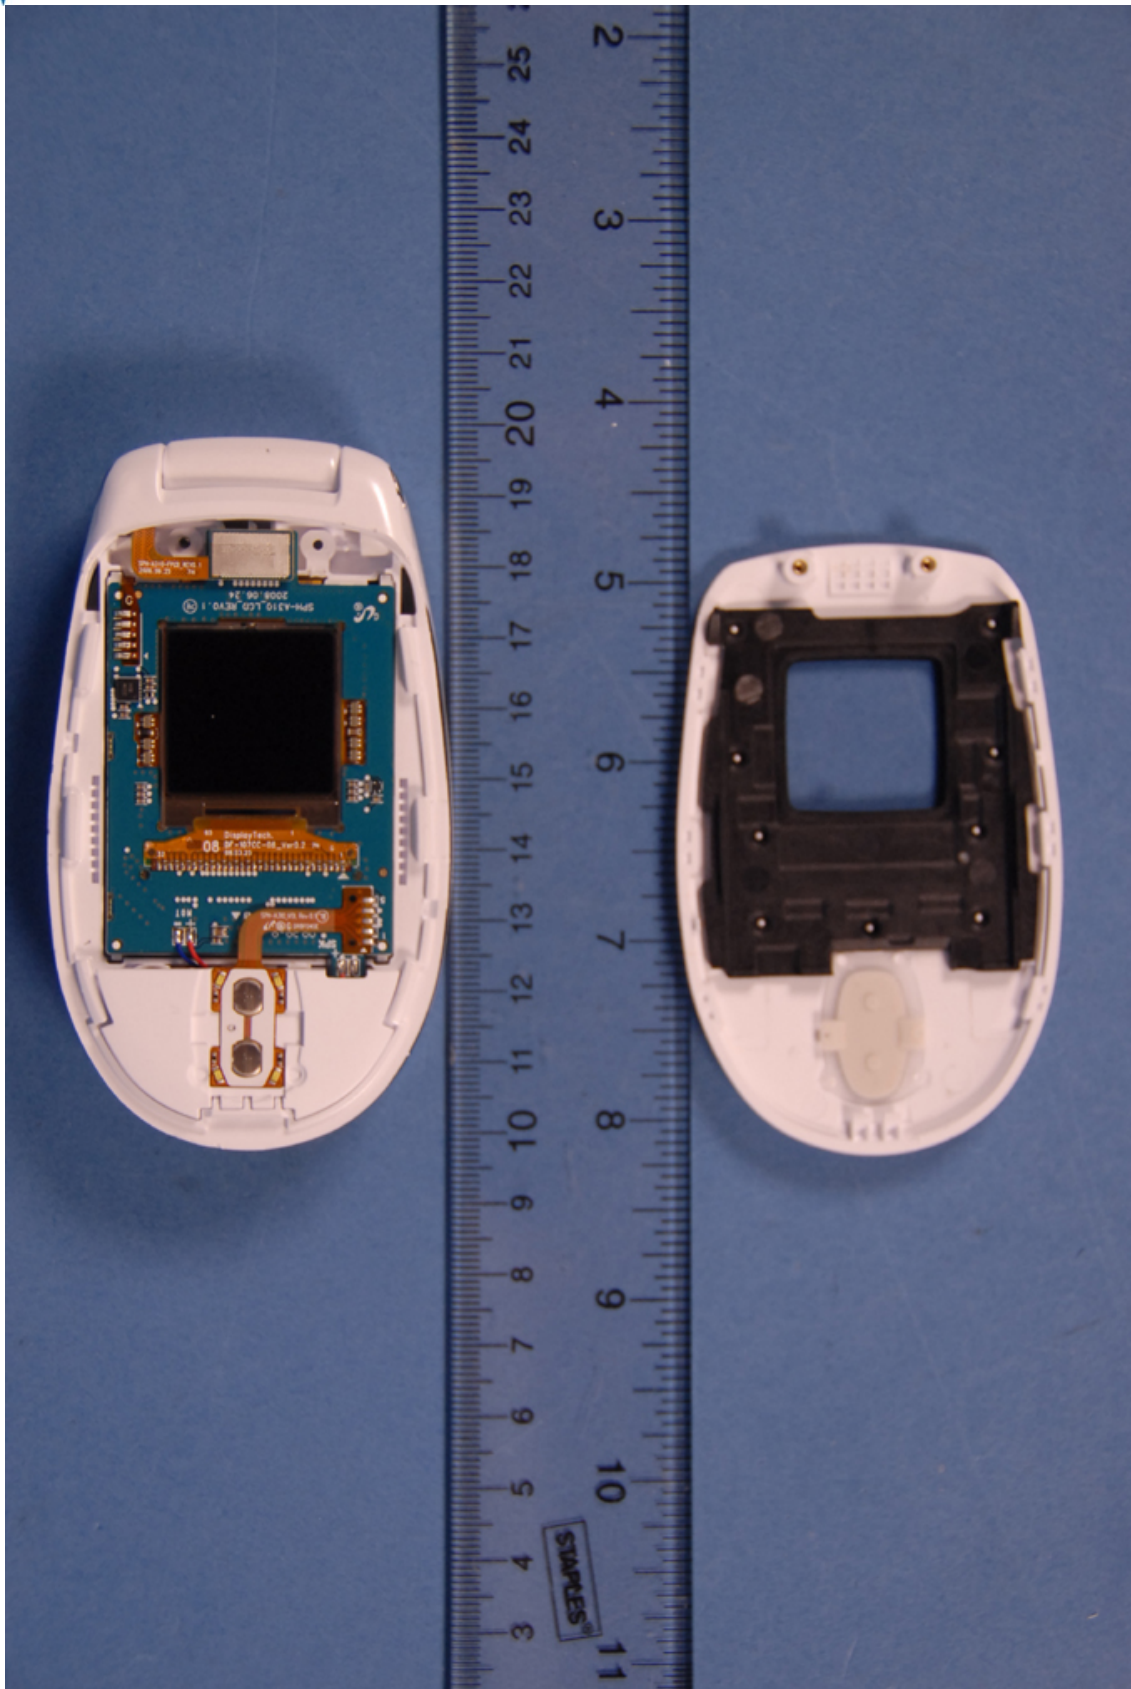

**INTERNAL PHOTOGRAPHS**

	Samsung Electronics, Co. Ltd. FCC ID: A3LSPA310	Model: SPH-A310
Internal Photos	EUT Type: Cellular/PCS CDMA Phone with Bluetooth	Page 1 of 12

	<p>Samsung Electronics, Co. Ltd. FCC ID: A3LSPHA310</p>	<p>Model: SPH-A310</p>
<p>Internal Photos</p>	<p>EUT Type: Cellular/PCS CDMA Phone with Bluetooth</p>	<p>Page 3 of 12</p>

	<p>Samsung Electronics, Co. Ltd. FCC ID: A3LSPA310</p>	<p>Model: SPH-A310</p>
<p>Internal Photos</p>	<p>EUT Type: Cellular/PCS CDMA Phone with Bluetooth</p>	<p>Page 4 of 12</p>

	Samsung Electronics, Co. Ltd. FCC ID: A3LSPA310	Model: SPH-A310
Internal Photos	EUT Type: Cellular/PCS CDMA Phone with Bluetooth	Page 5 of 12

	Samsung Electronics, Co. Ltd. FCC ID: A3LSPHA310	Model: SPH-A310
Internal Photos	EUT Type: Cellular/PCS CDMA Phone with Bluetooth	Page 6 of 12

	<p>Samsung Electronics, Co. Ltd. FCC ID: A3LSPA310</p>	<p>Model: SPH-A310</p>
<p>Internal Photos</p>	<p>EUT Type: Cellular/PCS CDMA Phone with Bluetooth</p>	<p>Page 7 of 12</p>