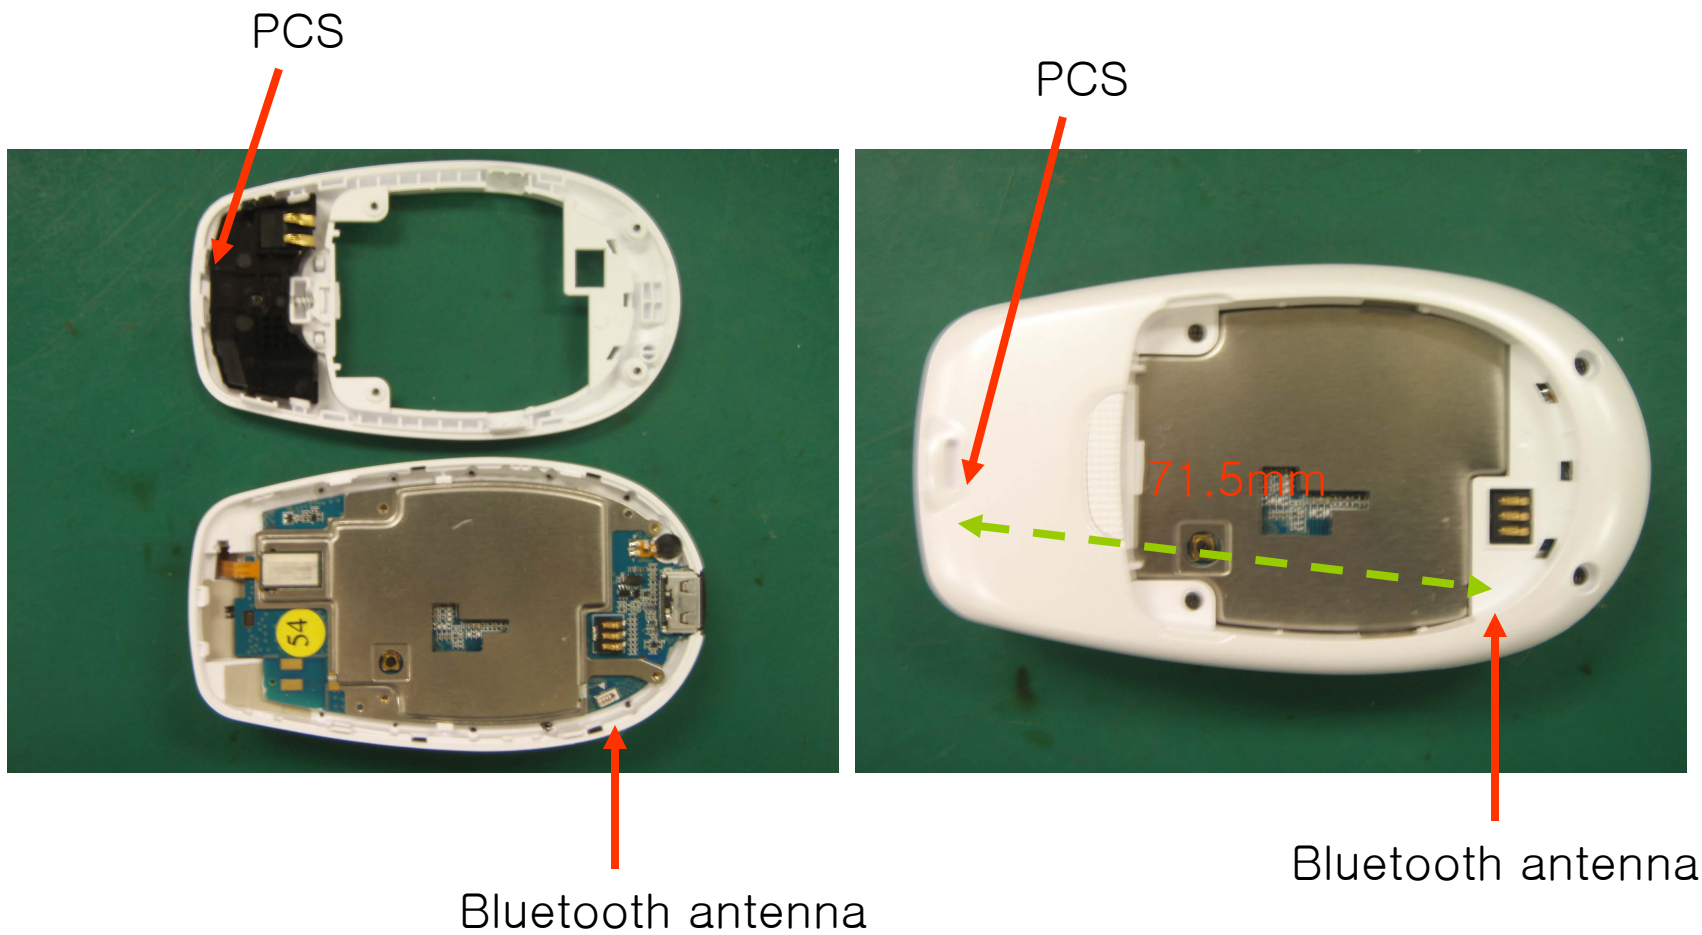

	Samsung Electronics, Co. Ltd. FCC ID: A3LSPA310	Model: SPH-A310
Internal Photos	EUT Type: Cellular/PCS CDMA Phone with Bluetooth	Page 10 of 12

	Samsung Electronics, Co. Ltd. FCC ID: A3LSPA310	Model: SPH-A310
Internal Photos	EUT Type: Cellular/PCS CDMA Phone with Bluetooth	Page 11 of 12

	<p>Samsung Electronics, Co. Ltd. FCC ID: A3LSPHA310</p>	<p>Model: SPH-A310</p>
<p>Internal Photos</p>	<p>EUT Type: Cellular/PCS CDMA Phone with Bluetooth</p>	<p>Page 12 of 12</p>

\* Placement of each antenna in folder open

Main antenna

Bluetooth antenna

\* Placement of each antenna in folder close

Main antenna

Bluetooth antenna

\* Antenna pattern

\* Distance between Bluetooth antenna and PCS antenna

- No difference of distance between bluetooth antenna and PCS1900 antenna for each case of folder open and close, because antennas are in the same plastic all together.