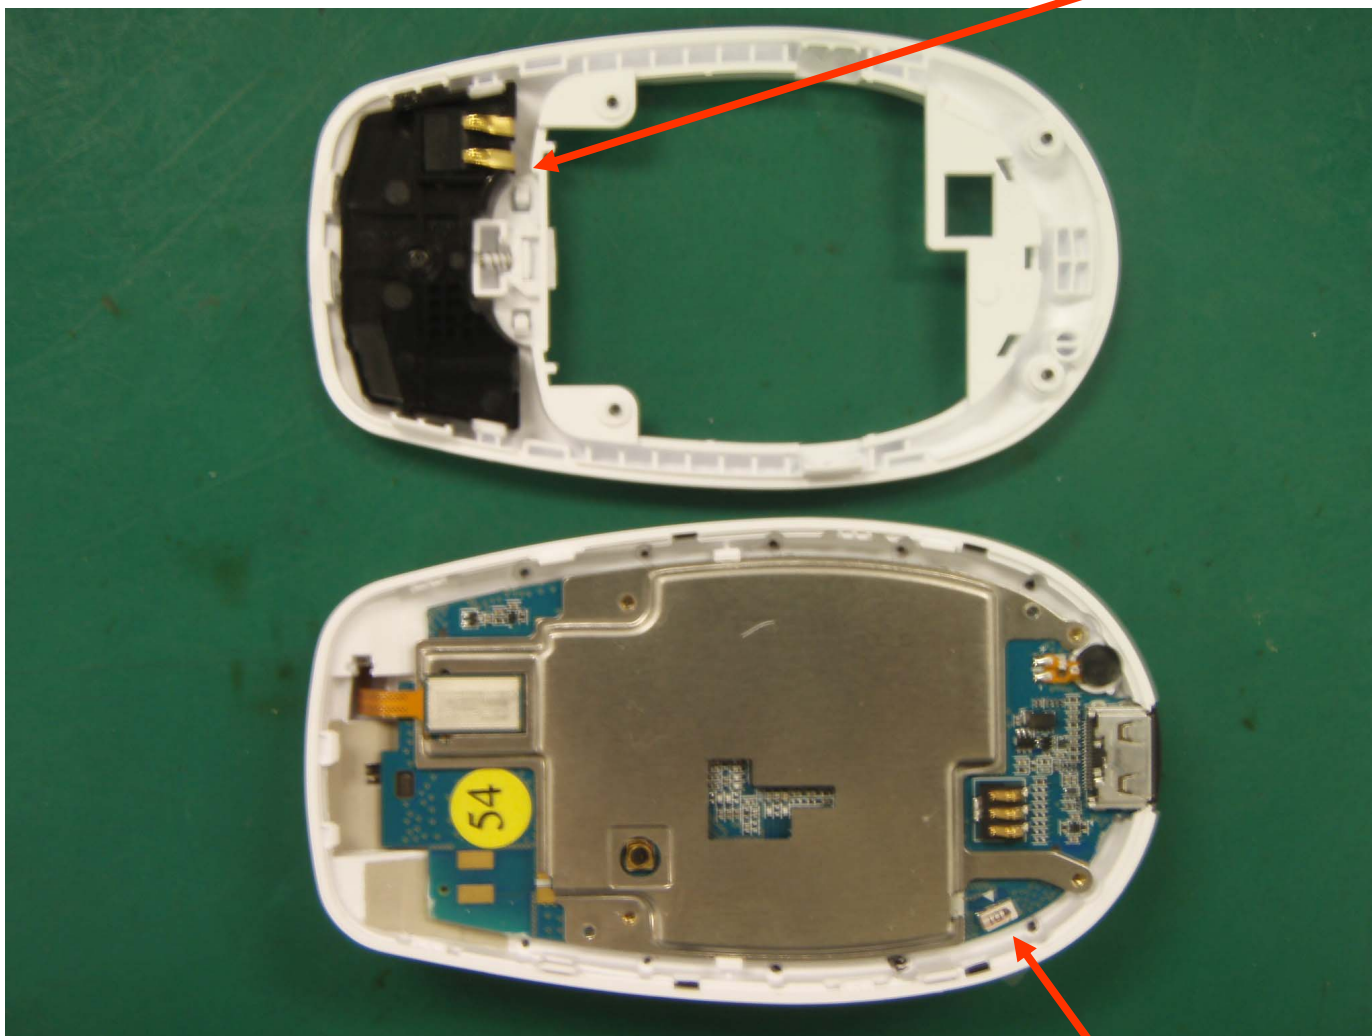

* Placement of each antenna in folder close

Main antenna

Bluetooth antenna