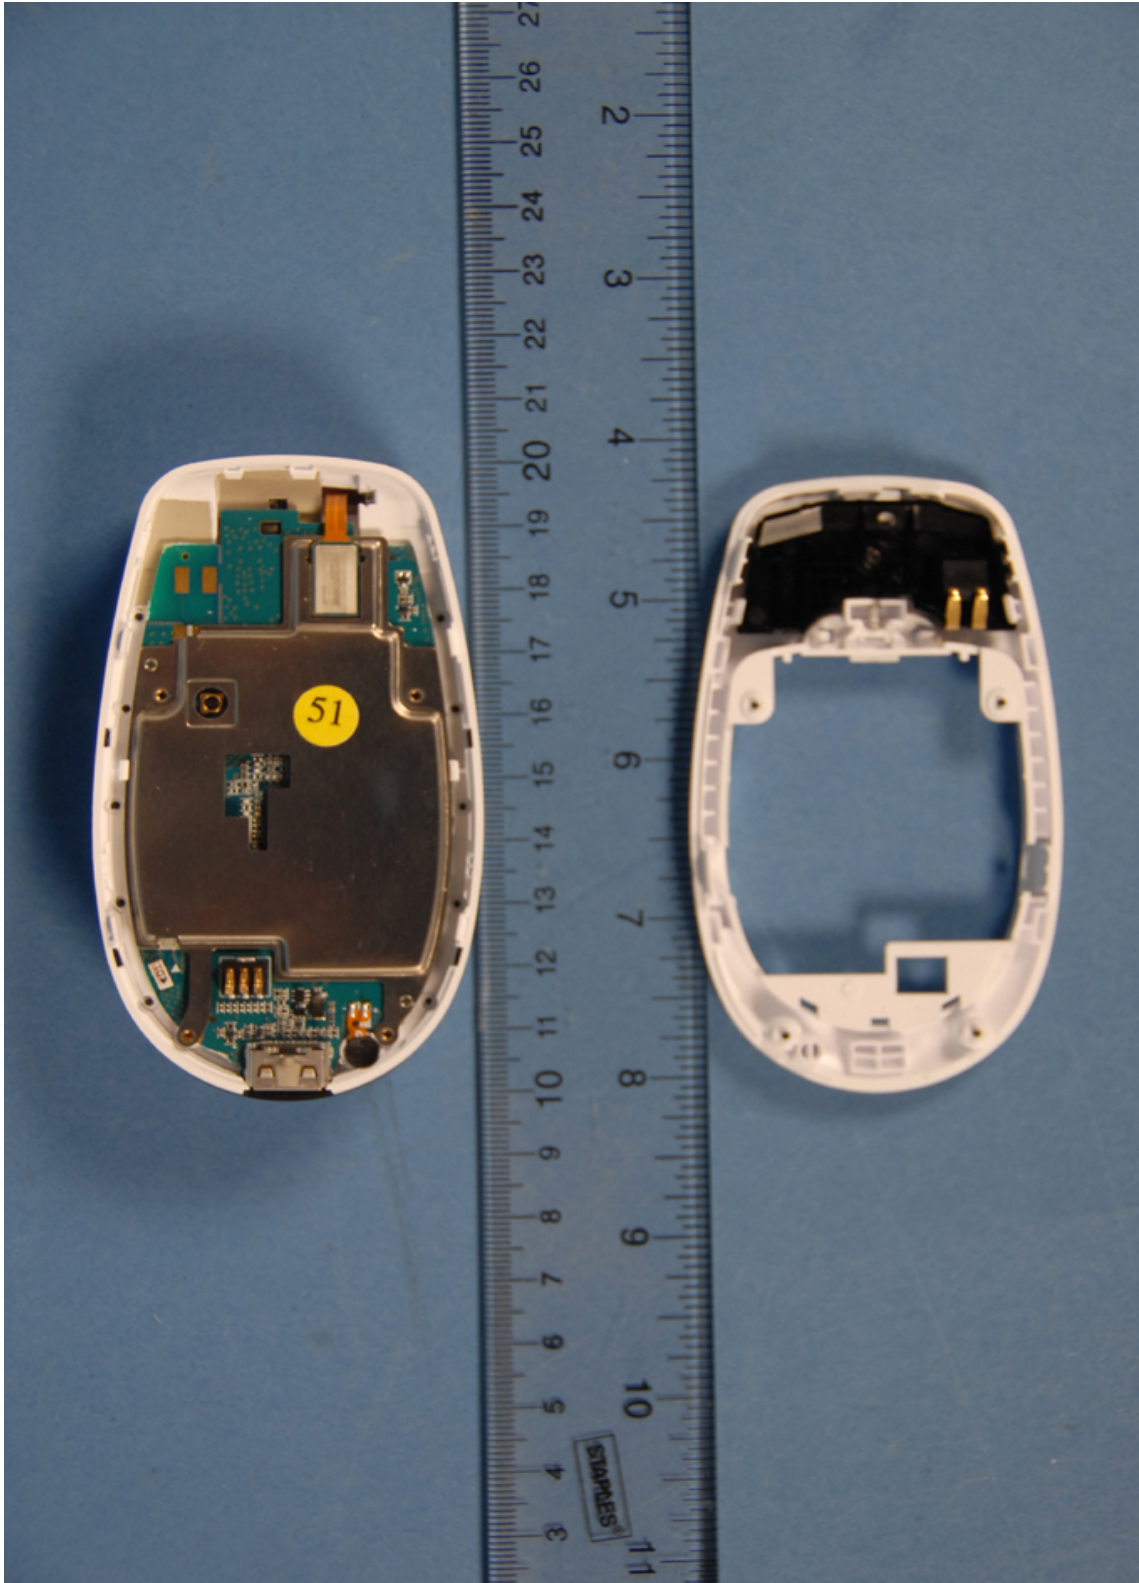

**INTERNAL PHOTOGRAPHS**

	Samsung Electronics, Co. Ltd. FCC ID: A3LSPA310	Model: SPH-A310
Internal Photos	EUT Type: Cellular/PCS CDMA Phone with Bluetooth	Page 1 of 12

	<p>Samsung Electronics, Co. Ltd. FCC ID: A3LSPHA310</p>	<p>Model: SPH-A310</p>
<p>Internal Photos</p>	<p>EUT Type: Cellular/PCS CDMA Phone with Bluetooth</p>	<p>Page 3 of 12</p>

	<p>Samsung Electronics, Co. Ltd. FCC ID: A3LSPA310</p>	<p>Model: SPH-A310</p>
<p>Internal Photos</p>	<p>EUT Type: Cellular/PCS CDMA Phone with Bluetooth</p>	<p>Page 4 of 12</p>

	Samsung Electronics, Co. Ltd. FCC ID: A3LSPA310	Model: SPH-A310
Internal Photos	EUT Type: Cellular/PCS CDMA Phone with Bluetooth	Page 5 of 12

	Samsung Electronics, Co. Ltd. FCC ID: A3LSPHA310	Model: SPH-A310
Internal Photos	EUT Type: Cellular/PCS CDMA Phone with Bluetooth	Page 6 of 12

	<p>Samsung Electronics, Co. Ltd. FCC ID: A3LSPA310</p>	<p>Model: SPH-A310</p>
<p>Internal Photos</p>	<p>EUT Type: Cellular/PCS CDMA Phone with Bluetooth</p>	<p>Page 7 of 12</p>