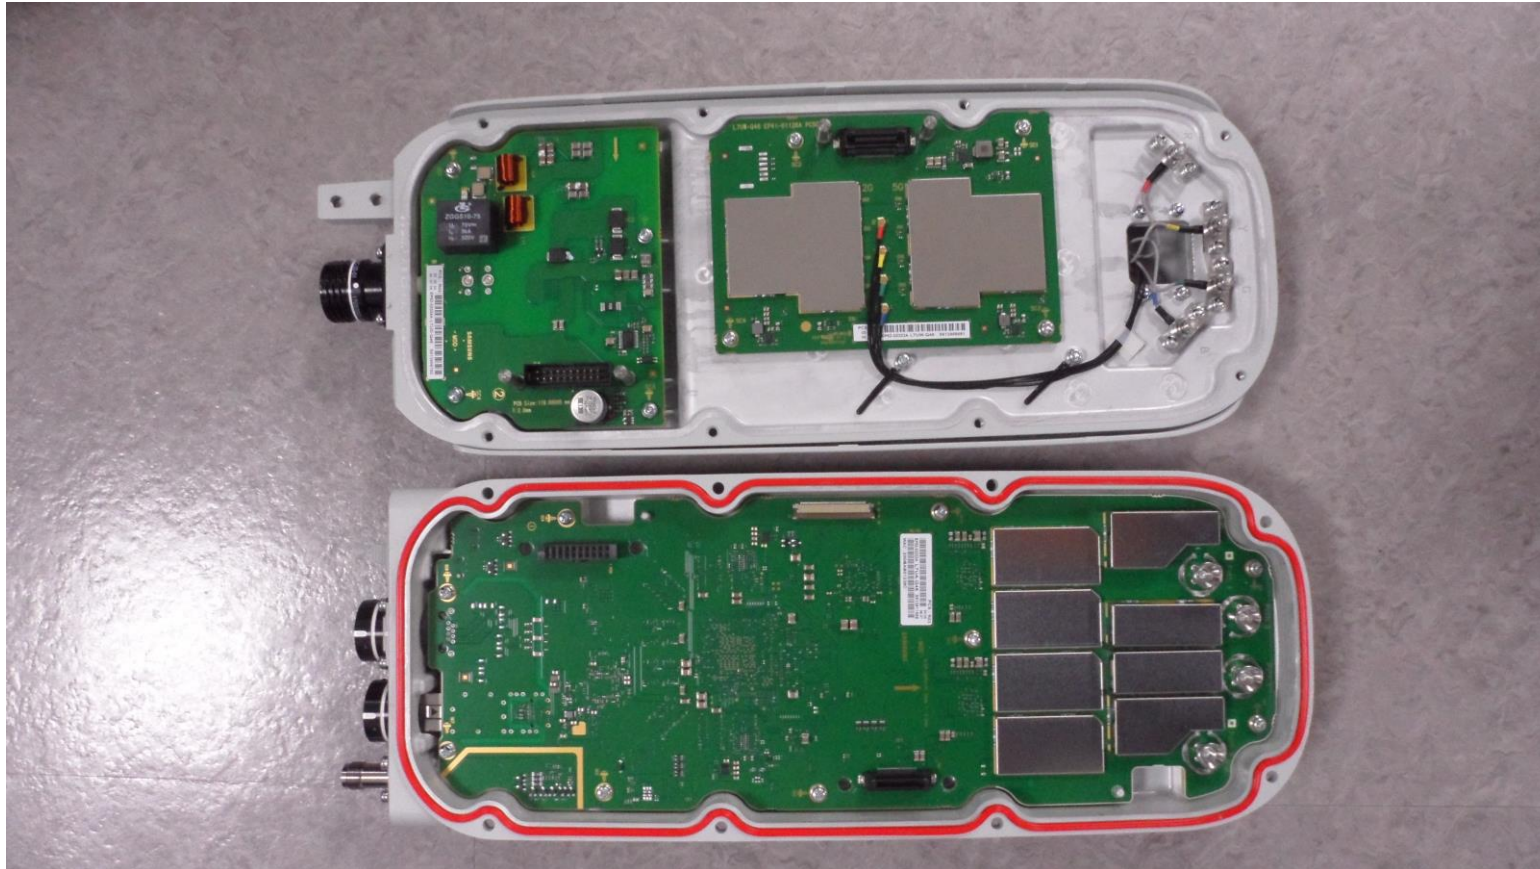

## **INTERNAL PHOTOGRAPHS**

---

(주)에이치시티

TEL : 031-645-6300 FAX: 031-645-6401.

■ **INTERNAL PHOTO**

**INTERNAL PHOTO**

■ INTERNAL PHOTO (Directional Antenna)

■ INTERNAL PHOTO (Omni-Antenna)

# EP41-001122A(L7UA-Q46)

FCC ID : A3LSOL230-48D

TOP

BOT

■ **INTERNAL PHOTO (Shield Open)**