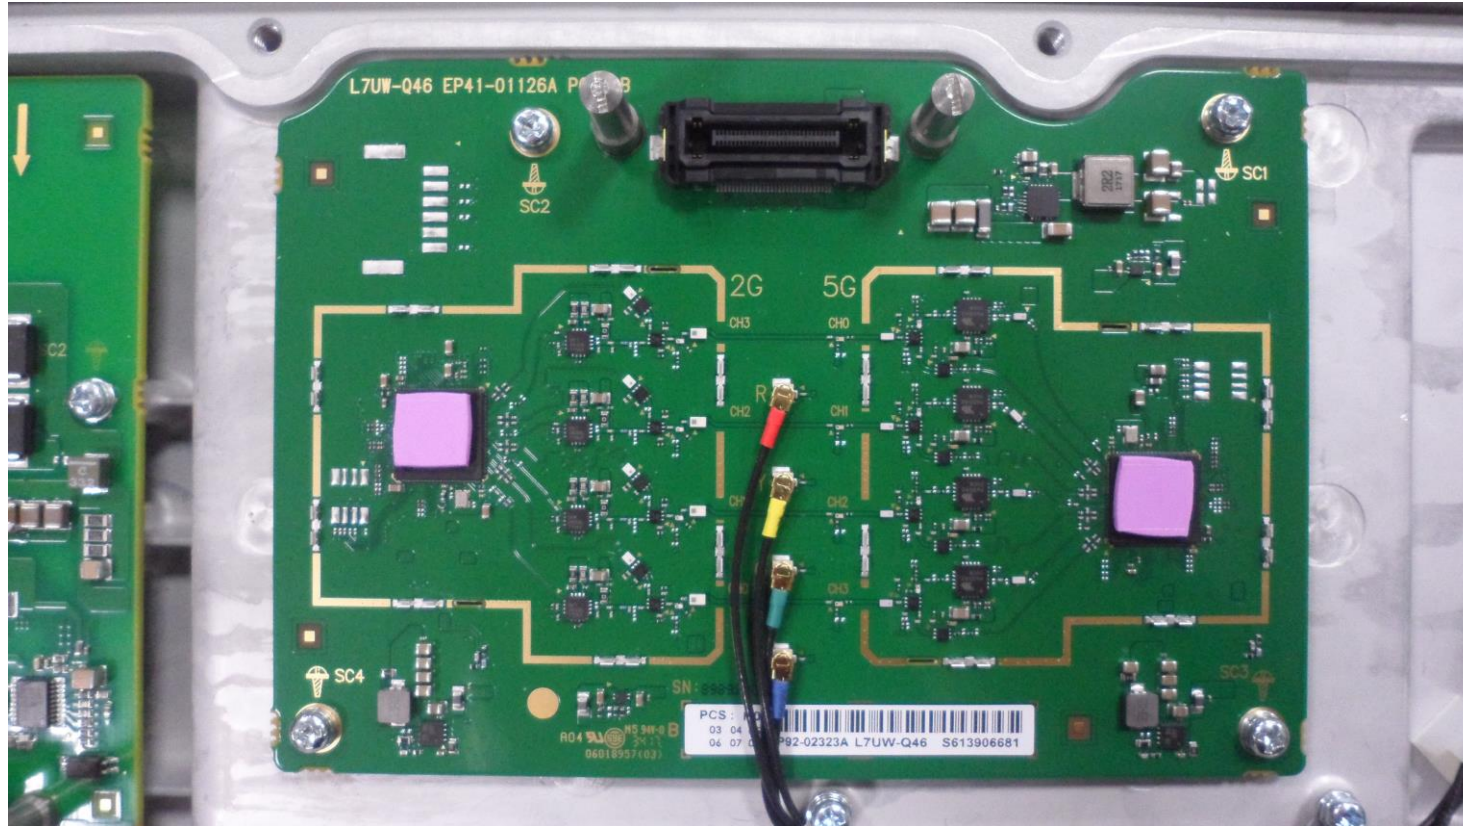

(주)에이치시티

FCC ID : A3LSOL230-48D

INTERNAL PHOTO (Shield Open)

(주)에이치시티
TEL : 031-645-6300 FAX: 031-645-6401.