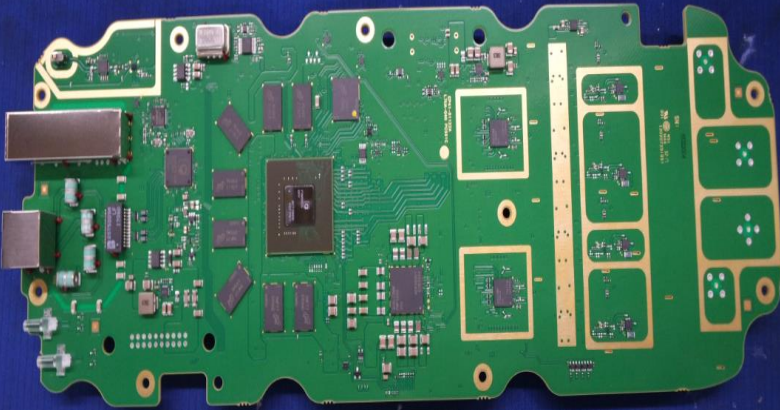

## **INTERNAL PHOTOGRAPHS**

---

(주)에이치시티

TEL : 031-645-6300 FAX: 031-645-6401.

■ **INTERNAL PHOTO**

**INTERNAL PHOTO**

■ INTERNAL PHOTO (Directional Antenna)

■ INTERNAL PHOTO (Omni-Antenna)

# EP41-001122A(L7UA-Q46)

FCC ID : A3LSOL230-48D

TOP

BOT

■ **INTERNAL PHOTO (Shield Open)**