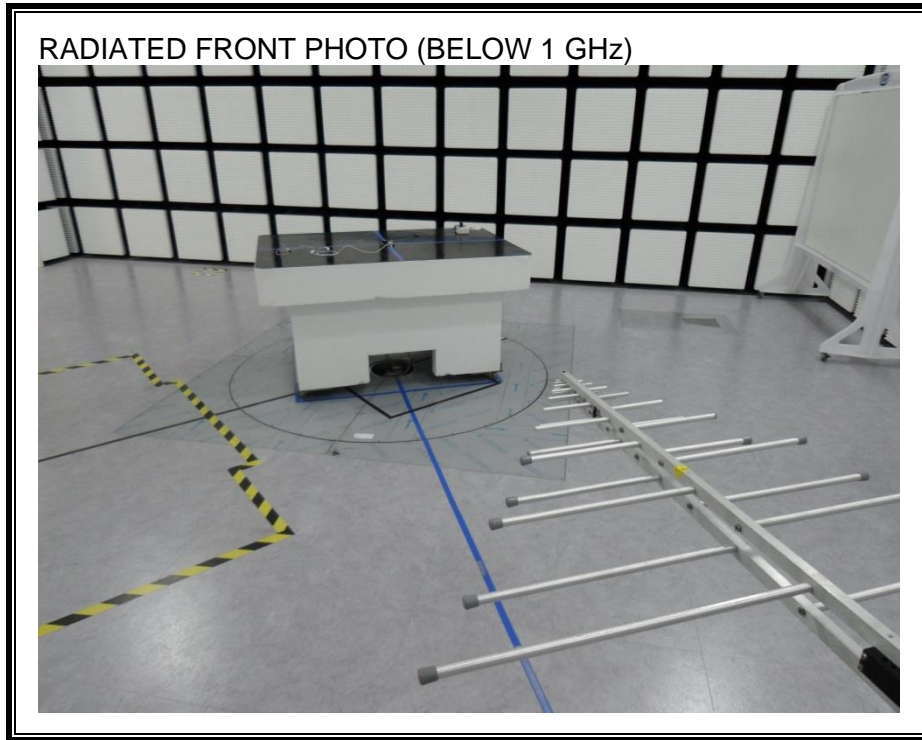

12. SETUP PHOTOS

ANTENNA PORT CONDUCTED RF MEASUREMENT SETUP

RADIATED RF MEASUREMENT SETUP (BELOW 1 GHz)

RADIATED RF MEASUREMENT SETUP (ABOVE 1 GHz)

RADIATED RF MEASUREMENT SETUP FOR PORTABLE CONFIGURATION

POWERLINE CONDUCTED EMISSIONS MEASUREMENT SETUP

END OF REPORT