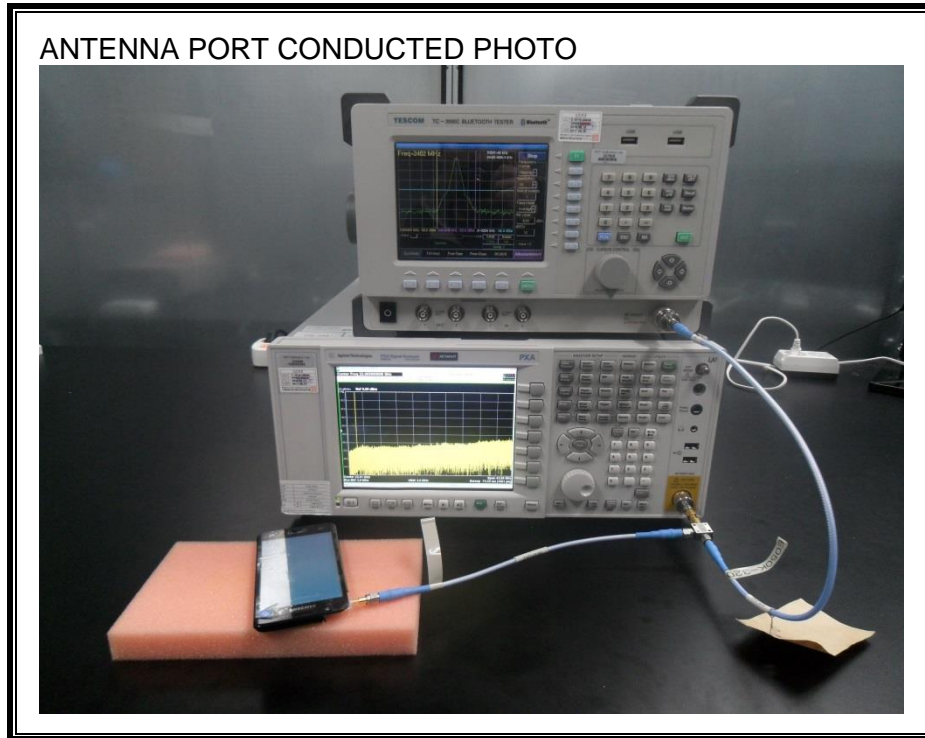

12. SETUP PHOTOS

ANTENNA PORT CONDUCTED RF MEASUREMENT SETUP

RADIATED RF MEASUREMENT SETUP (BELOW 1 GHz)

RADIATED RF MEASUREMENT SETUP (ABOVE 1 GHz)

RADIATED RF MEASUREMENT SETUP FOR PORTABLE CONFIGURATION

POWERLINE CONDUCTED EMISSIONS MEASUREMENT SETUP

END OF REPORT