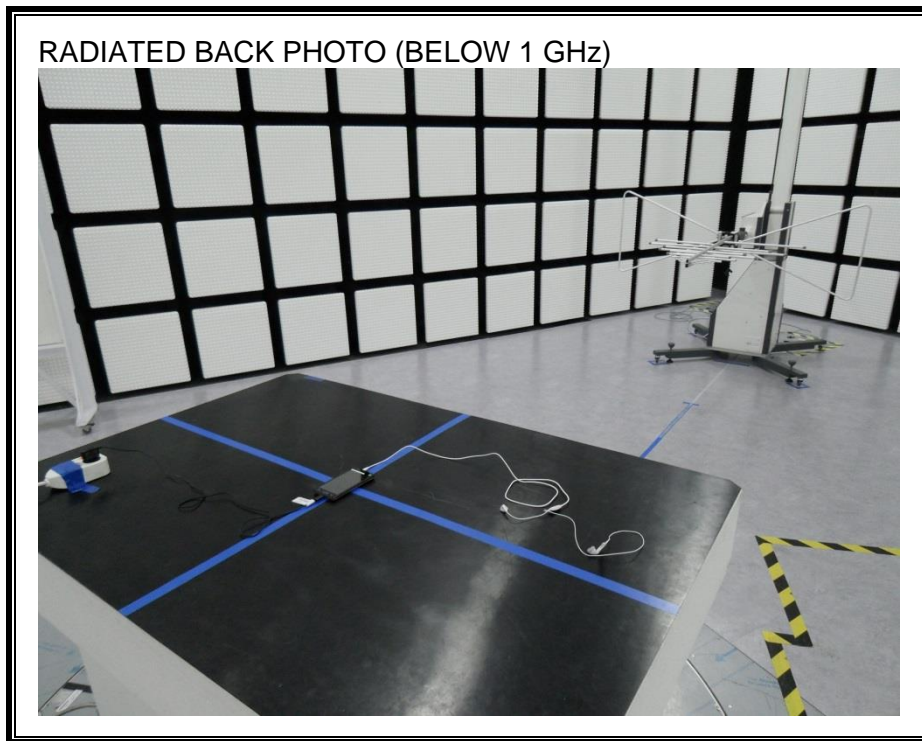

12. SETUP PHOTOS

ANTENNA PORT CONDUCTED RF MEASUREMENT SETUP

RADIATED RF MEASUREMENT SETUP (BELOW 1 GHz)

RADIATED RF MEASUREMENT SETUP (ABOVE 1 GHz)

RADIATED RF MEASUREMENT SETUP FOR PORTABLE CONFIGURATION

POWERLINE CONDUCTED EMISSIONS MEASUREMENT SETUP

END OF REPORT