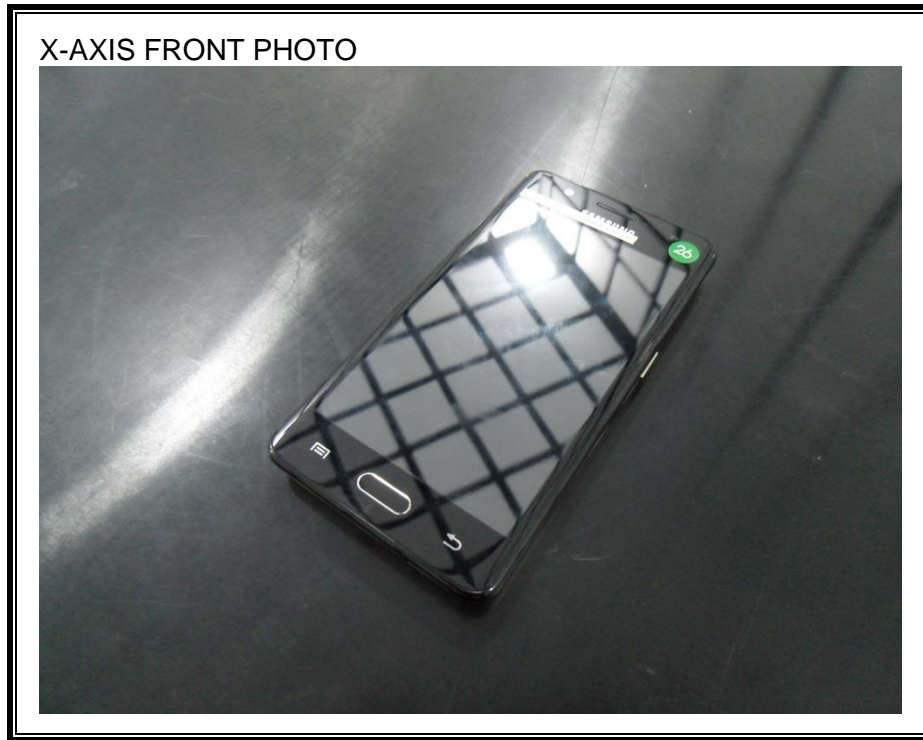

### ANTENNA PORT CONDUCTED RF MEASUREMENT SETUP

**RADIATED RF MEASUREMENT SETUP (BELOW 1 GHz)**

**RADIATED RF MEASUREMENT SETUP (ABOVE 1 GHz)**

**RADIATED RF MEASUREMENT SETUP FOR PORTABLE CONFIGURATION**