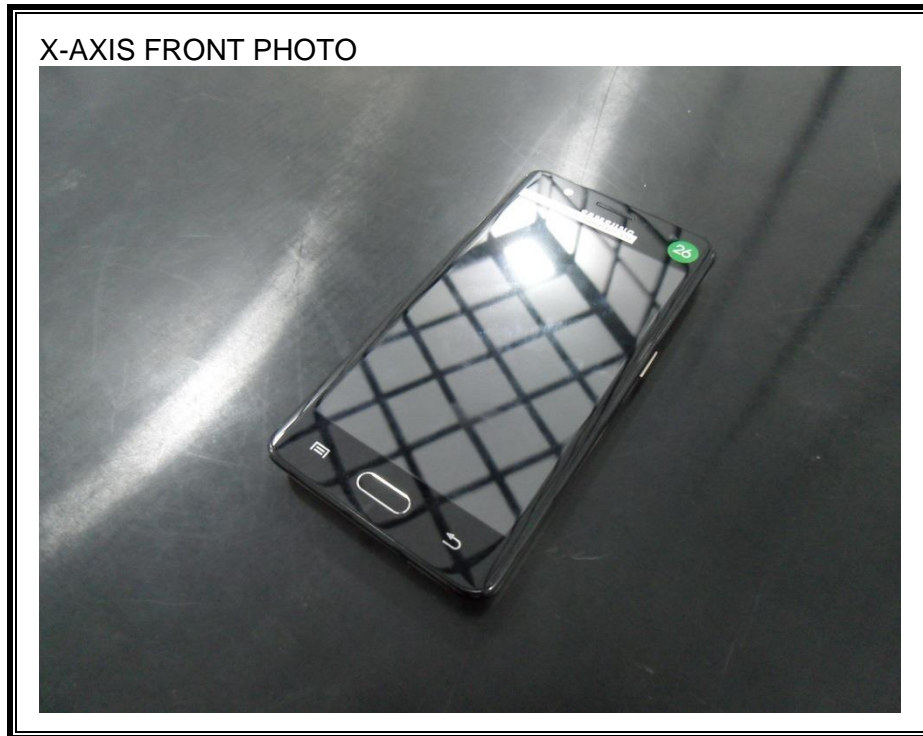

### ANTENNA PORT CONDUCTED RF MEASUREMENT SETUP

**RADIATED RF MEASUREMENT SETUP (BELOW 1 GHz)**

**RADIATED RF MEASUREMENT SETUP (ABOVE 1 GHz)**

**RADIATED RF MEASUREMENT SETUP FOR PORTABLE CONFIGURATION**