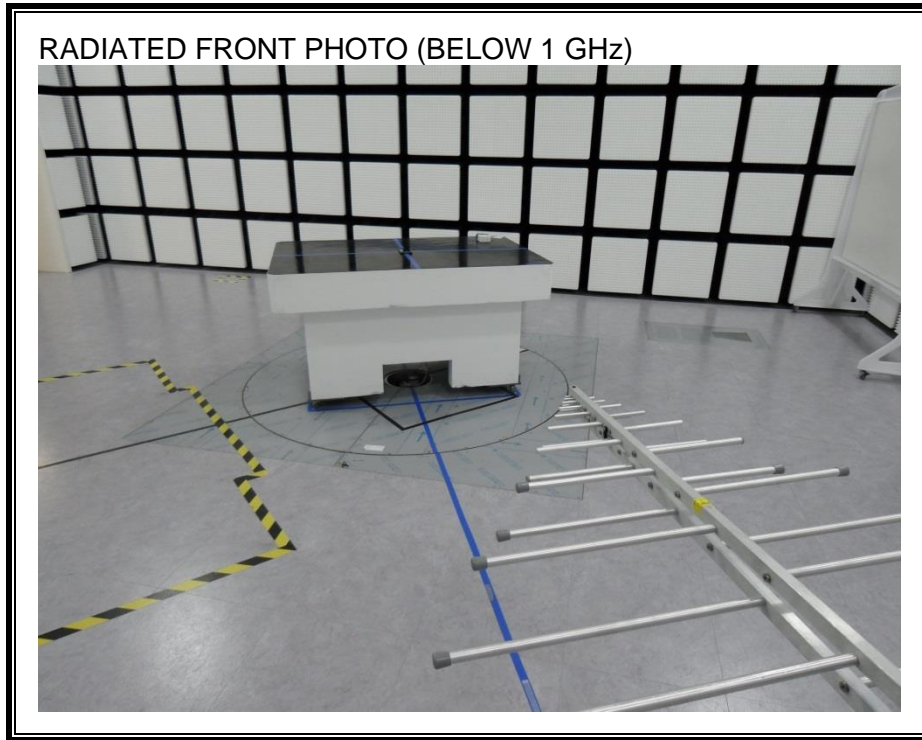

12. SETUP PHOTOS

ANTENNA PORT CONDUCTED RF MEASUREMENT SETUP

RADIATED RF MEASUREMENT SETUP (BELOW 1 GHz)

RADIATED RF MEASUREMENT SETUP (ABOVE 1 GHz)

RADIATED RF MEASUREMENT SETUP FOR PORTABLE CONFIGURATION

ENVIRONMENTAL CHAMBER PHOTO

END OF REPORT