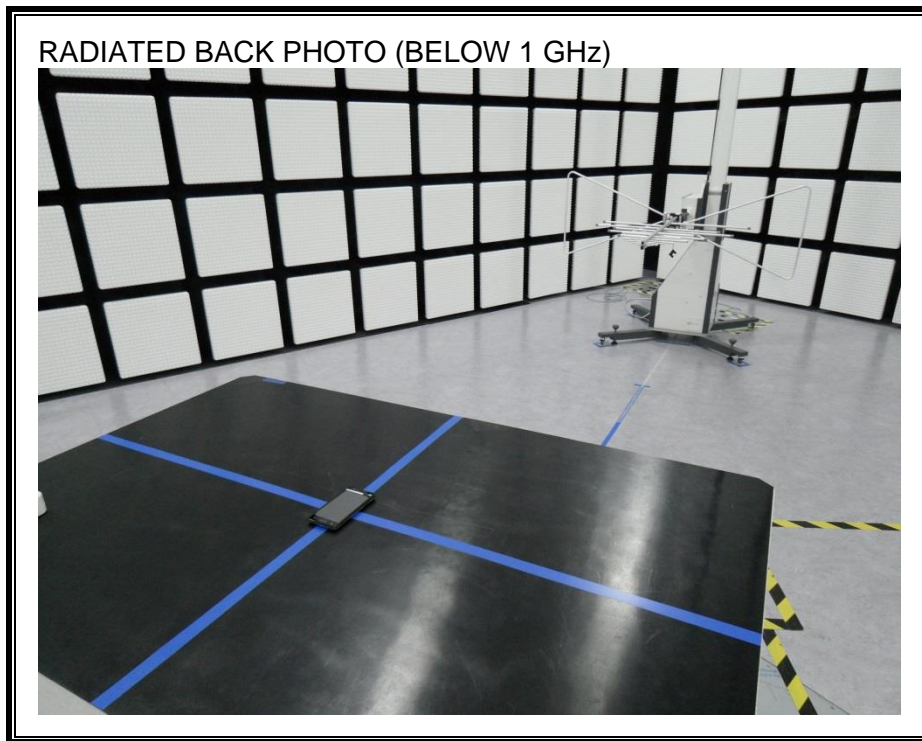

12. SETUP PHOTOS

ANTENNA PORT CONDUCTED RF MEASUREMENT SETUP

RADIATED RF MEASUREMENT SETUP (BELOW 1 GHz)

RADIATED RF MEASUREMENT SETUP (ABOVE 1 GHz)

RADIATED RF MEASUREMENT SETUP FOR PORTABLE CONFIGURATION

ENVIRONMENTAL CHAMBER PHOTO

END OF REPORT