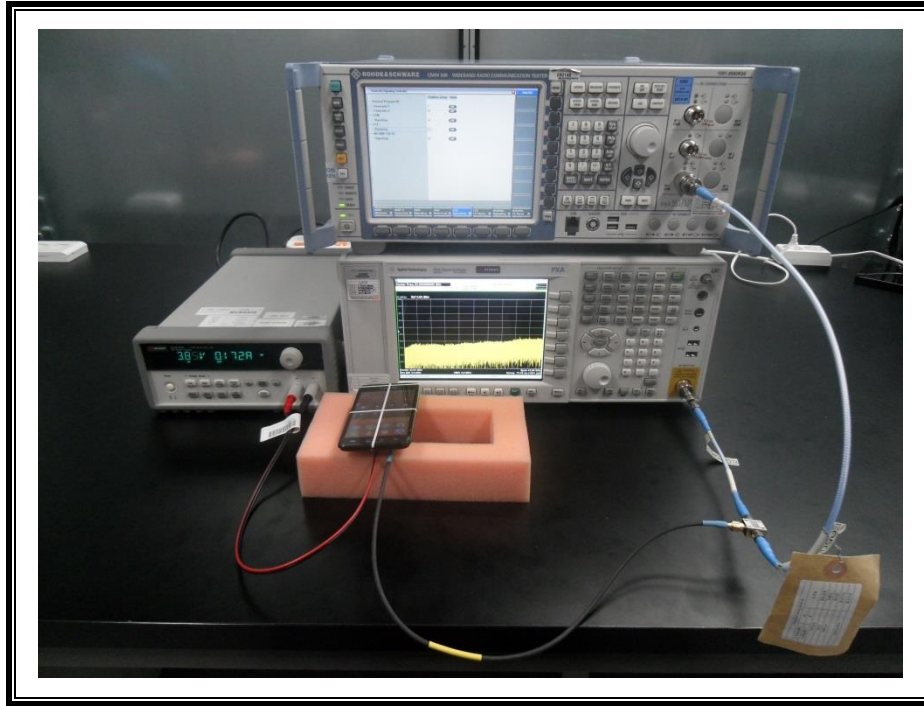

12. SETUP PHOTOS

ANTENNA PORT CONDUCTED RF MEASUREMENT SETUP

RADIATED RF MEASUREMENT SETUP (BELOW 1 GHz)

RADIATED RF MEASUREMENT SETUP (ABOVE 1 GHz)

RADIATED RF MEASUREMENT SETUP FOR PORTABLE CONFIGURATION

ENVIRONMENTAL CHAMBER PHOTO

END OF REPORT