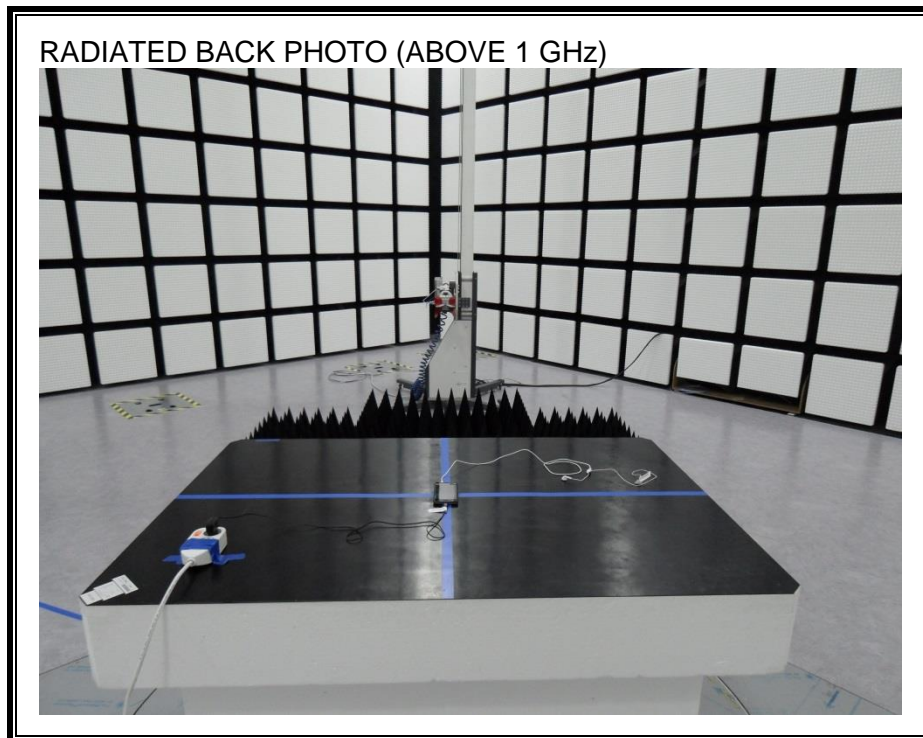

12. SETUP PHOTOS

ANTENNA PORT CONDUCTED RF MEASUREMENT SETUP

RADIATED RF MEASUREMENT SETUP (BELOW 1 GHz)

RADIATED RF MEASUREMENT SETUP (ABOVE 1 GHz)

RADIATED RF MEASUREMENT SETUP FOR PORTABLE CONFIGURATION

ENVIRONMENTAL CHAMBER PHOTO

END OF REPORT