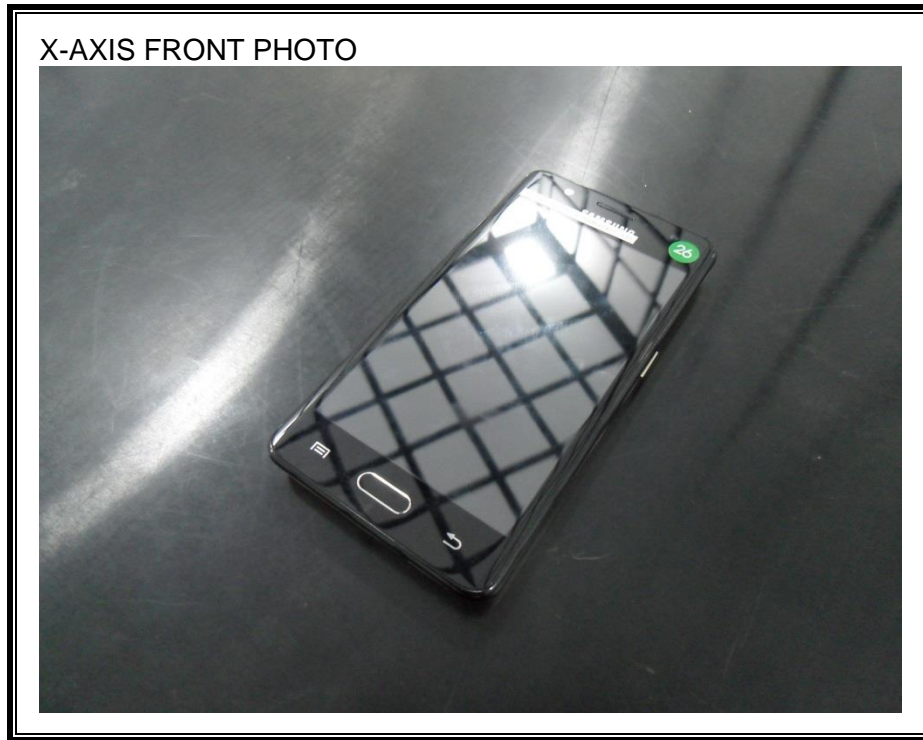

12. SETUP PHOTOS

ANTENNA PORT CONDUCTED RF MEASUREMENT SETUP

RADIATED RF MEASUREMENT SETUP (BELOW 1 GHz)

RADIATED RF MEASUREMENT SETUP (ABOVE 1 GHz)

RADIATED RF MEASUREMENT SETUP FOR PORTABLE CONFIGURATION