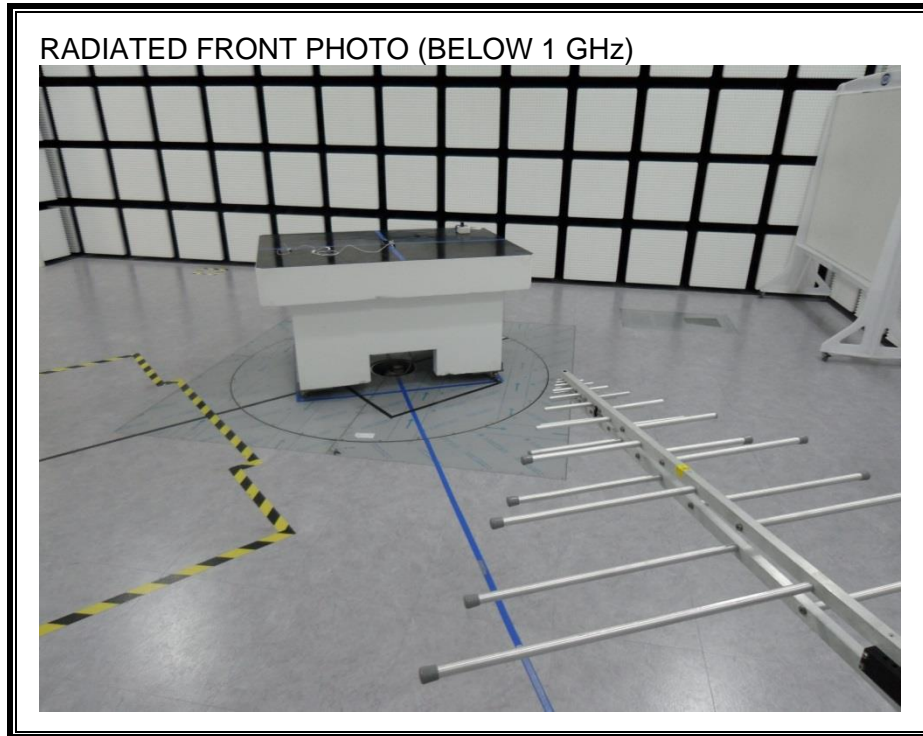

12. SETUP PHOTOS

ANTENNA PORT CONDUCTED RF MEASUREMENT SETUP

RADIATED RF MEASUREMENT SETUP (BELOW 1 GHz)

RADIATED RF MEASUREMENT SETUP (ABOVE 1 GHz)

RADIATED RF MEASUREMENT SETUP FOR PORTABLE CONFIGURATION

POWERLINE CONDUCTED EMISSIONS MEASUREMENT SETUP

END OF REPORT