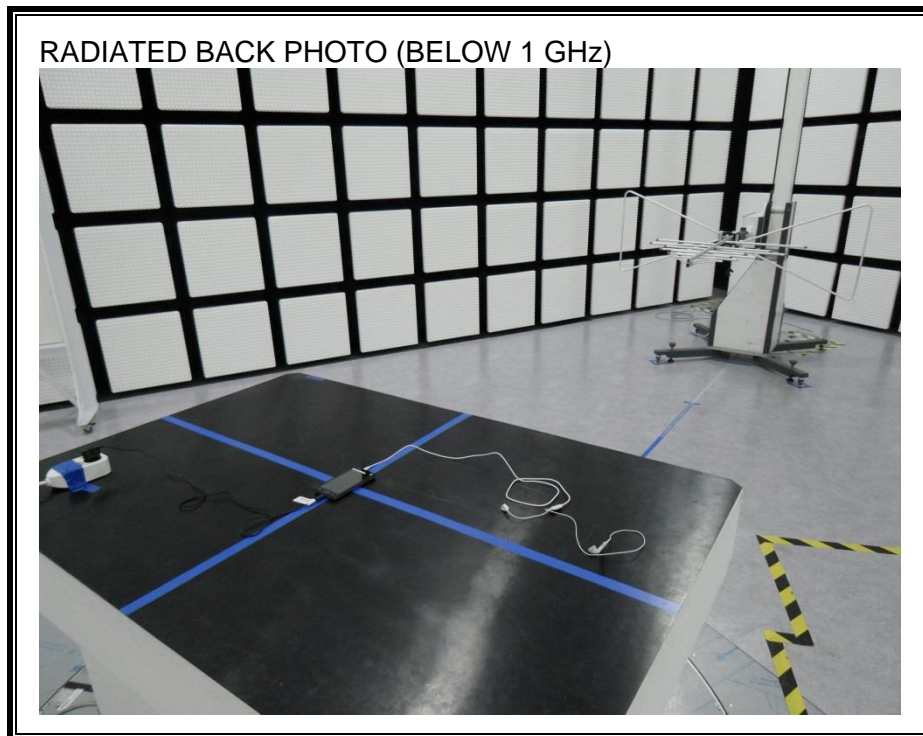

12. SETUP PHOTOS

ANTENNA PORT CONDUCTED RF MEASUREMENT SETUP

RADIATED RF MEASUREMENT SETUP (BELOW 1 GHz)

RADIATED RF MEASUREMENT SETUP (ABOVE 1 GHz)

RADIATED RF MEASUREMENT SETUP FOR PORTABLE CONFIGURATION

POWERLINE CONDUCTED EMISSIONS MEASUREMENT SETUP

END OF REPORT