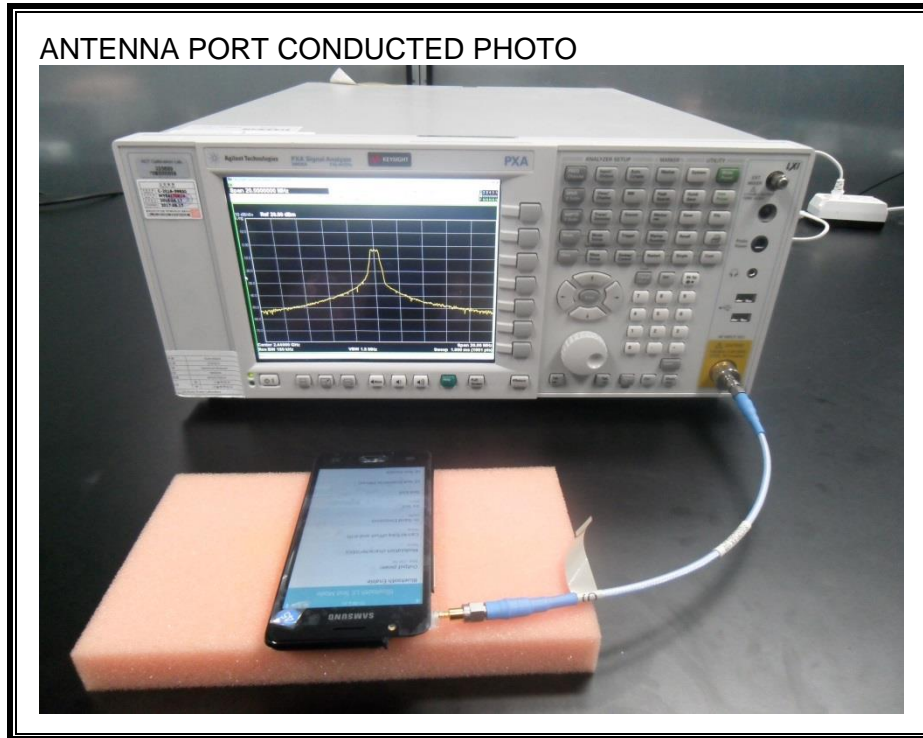

12. SETUP PHOTOS

ANTENNA PORT CONDUCTED RF MEASUREMENT SETUP

RADIATED RF MEASUREMENT SETUP (BELOW 1 GHz)

RADIATED RF MEASUREMENT SETUP (ABOVE 1 GHz)

RADIATED RF MEASUREMENT SETUP FOR PORTABLE CONFIGURATION

POWERLINE CONDUCTED EMISSIONS MEASUREMENT SETUP

END OF REPORT