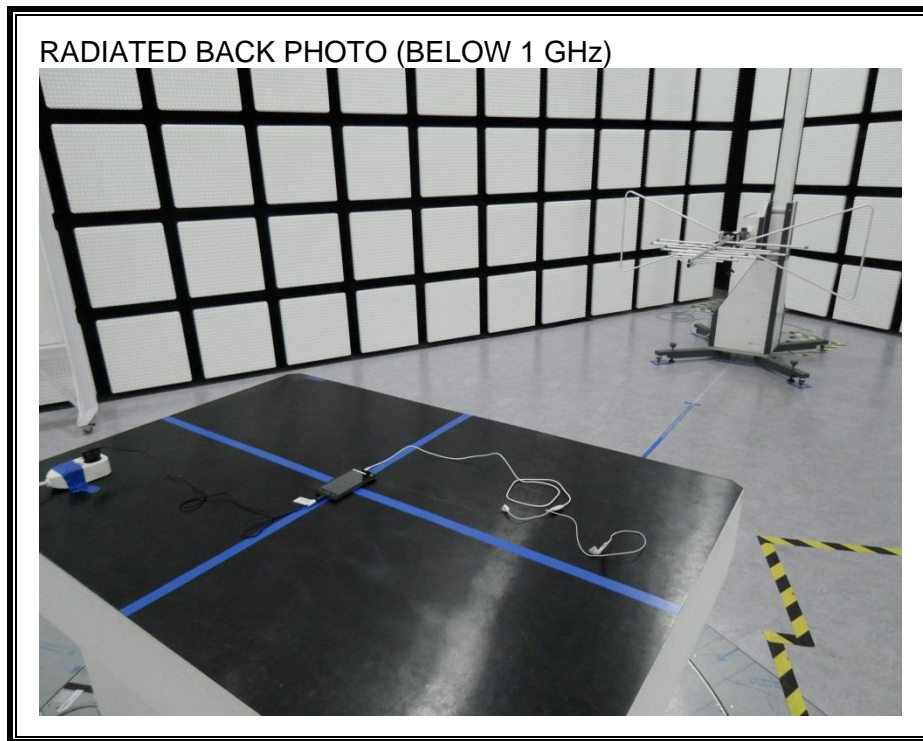

12. SETUP PHOTOS

ANTENNA PORT CONDUCTED RF MEASUREMENT SETUP

RADIATED RF MEASUREMENT SETUP (BELOW 1 GHz)

RADIATED RF MEASUREMENT SETUP (ABOVE 1 GHz)

RADIATED RF MEASUREMENT SETUP FOR PORTABLE CONFIGURATION

POWERLINE CONDUCTED EMISSIONS MEASUREMENT SETUP

END OF REPORT