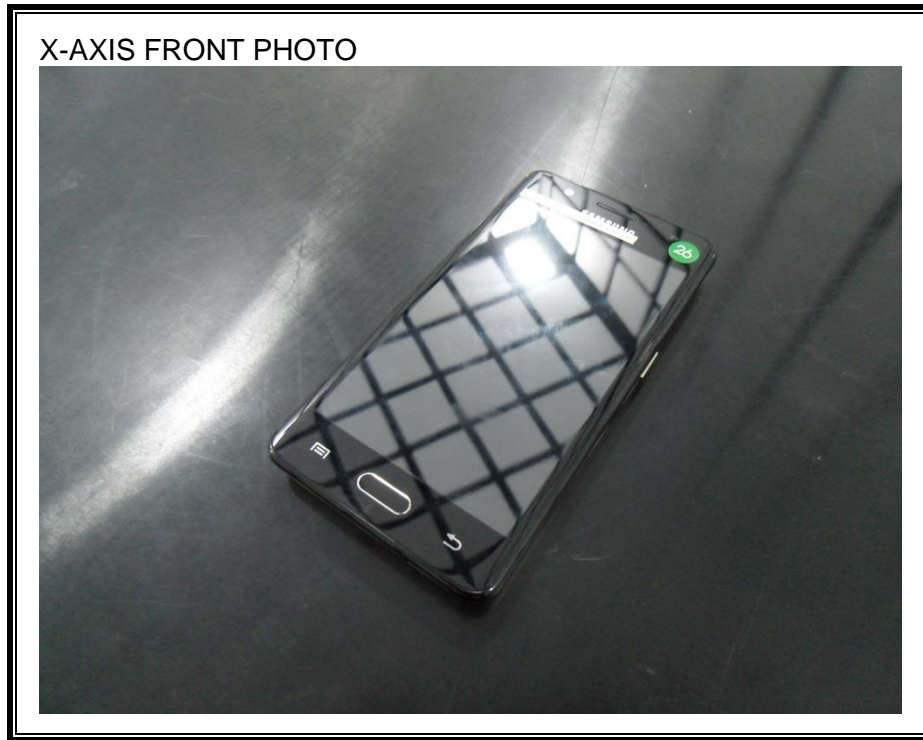

12. SETUP PHOTOS

ANTENNA PORT CONDUCTED RF MEASUREMENT SETUP

RADIATED RF MEASUREMENT SETUP (BELOW 1 GHz)

RADIATED RF MEASUREMENT SETUP (ABOVE 1 GHz)

RADIATED RF MEASUREMENT SETUP FOR PORTABLE CONFIGURATION