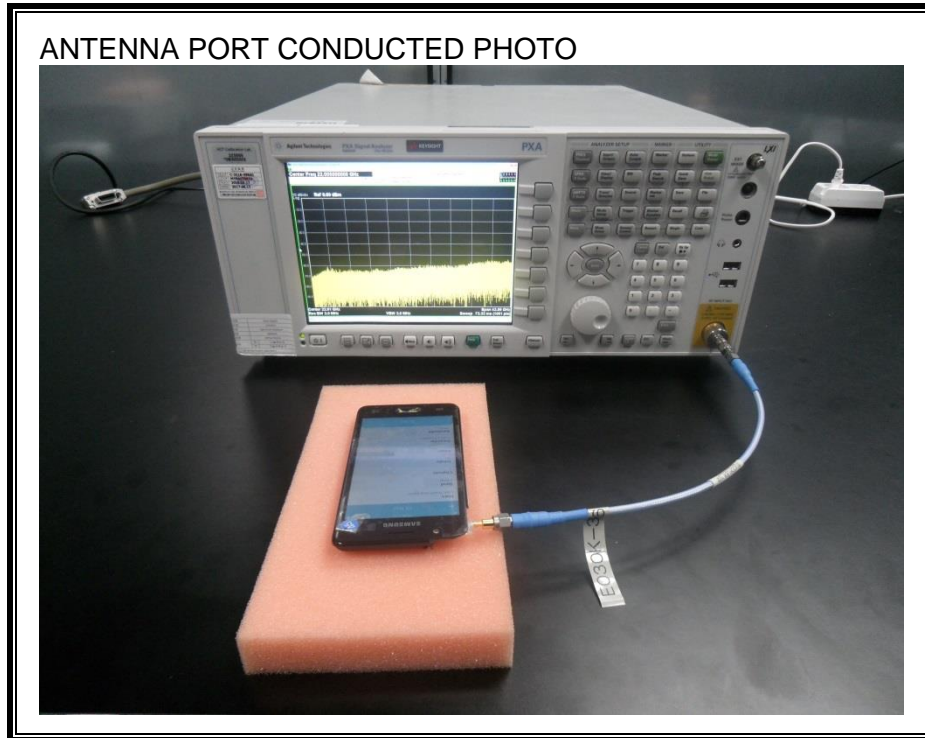

12. SETUP PHOTOS

ANTENNA PORT CONDUCTED RF MEASUREMENT SETUP

RADIATED RF MEASUREMENT SETUP (BELOW 1 GHz)

RADIATED RF MEASUREMENT SETUP (ABOVE 1 GHz)

RADIATED RF MEASUREMENT SETUP FOR PORTABLE CONFIGURATION

POWERLINE CONDUCTED EMISSIONS MEASUREMENT SETUP

END OF REPORT