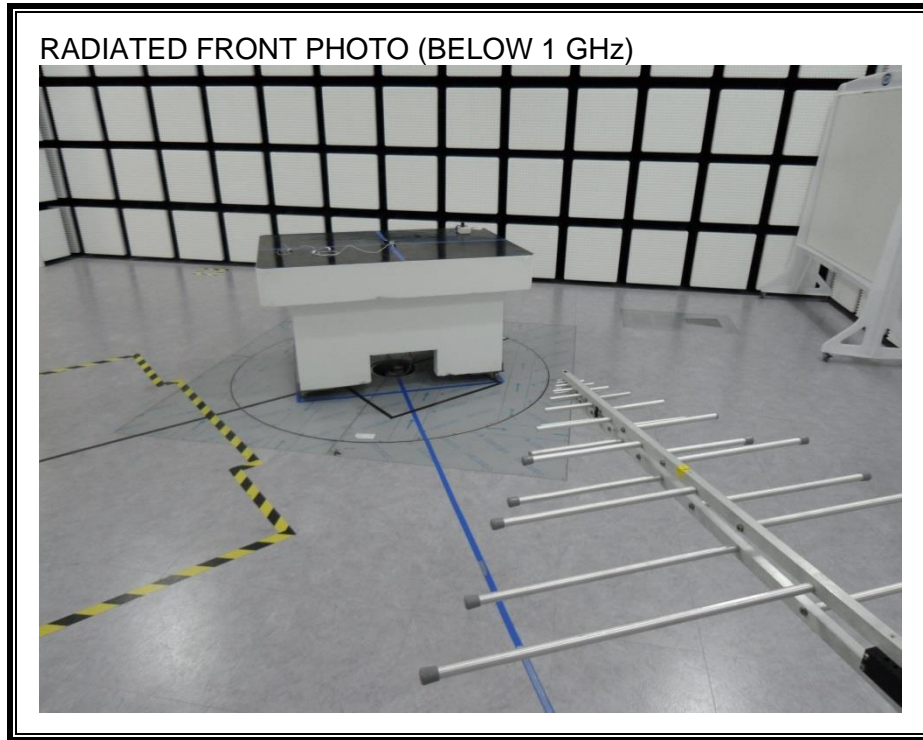

12. SETUP PHOTOS

ANTENNA PORT CONDUCTED RF MEASUREMENT SETUP

RADIATED RF MEASUREMENT SETUP (BELOW 1 GHz)

RADIATED RF MEASUREMENT SETUP (ABOVE 1 GHz)

RADIATED RF MEASUREMENT SETUP FOR PORTABLE CONFIGURATION

POWERLINE CONDUCTED EMISSIONS MEASUREMENT SETUP

END OF REPORT