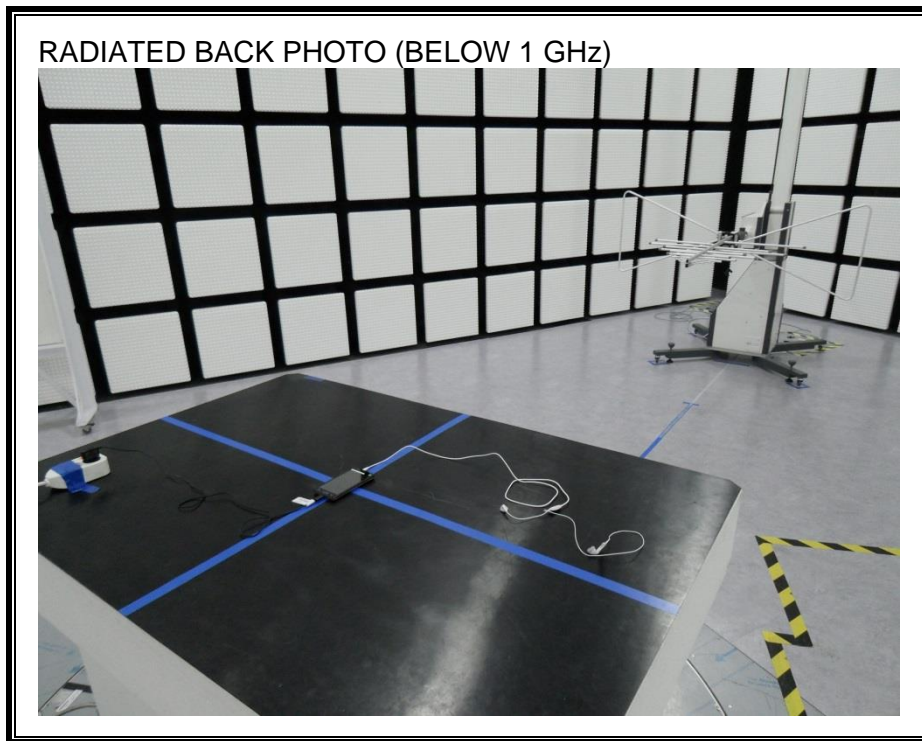

12. SETUP PHOTOS

ANTENNA PORT CONDUCTED RF MEASUREMENT SETUP

RADIATED RF MEASUREMENT SETUP (BELOW 1 GHz)

RADIATED RF MEASUREMENT SETUP (ABOVE 1 GHz)

RADIATED RF MEASUREMENT SETUP FOR PORTABLE CONFIGURATION

POWERLINE CONDUCTED EMISSIONS MEASUREMENT SETUP

END OF REPORT