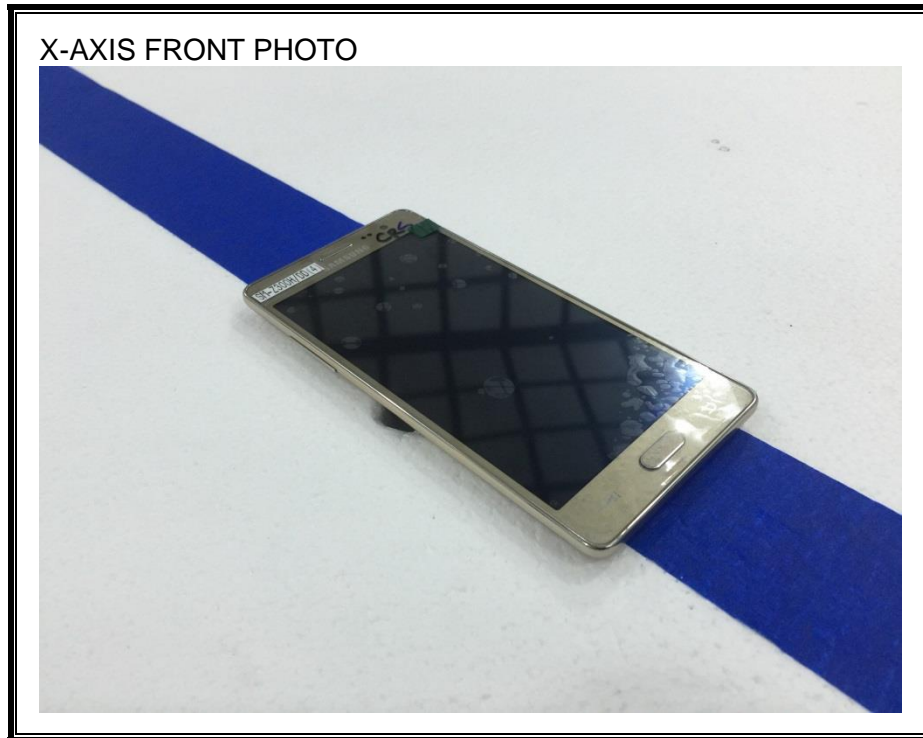

12. SETUP PHOTOS

ANTENNA PORT CONDUCTED RF MEASUREMENT SETUP

RADIATED RF MEASUREMENT SETUP (BELOW 1 GHz)

RADIATED RF MEASUREMENT SETUP (ABOVE 1 GHz)

RADIATED RF MEASUREMENT SETUP FOR PORTABLE CONFIGURATION

ENVIRONMENTAL CHAMBER PHOTO

END OF REPORT