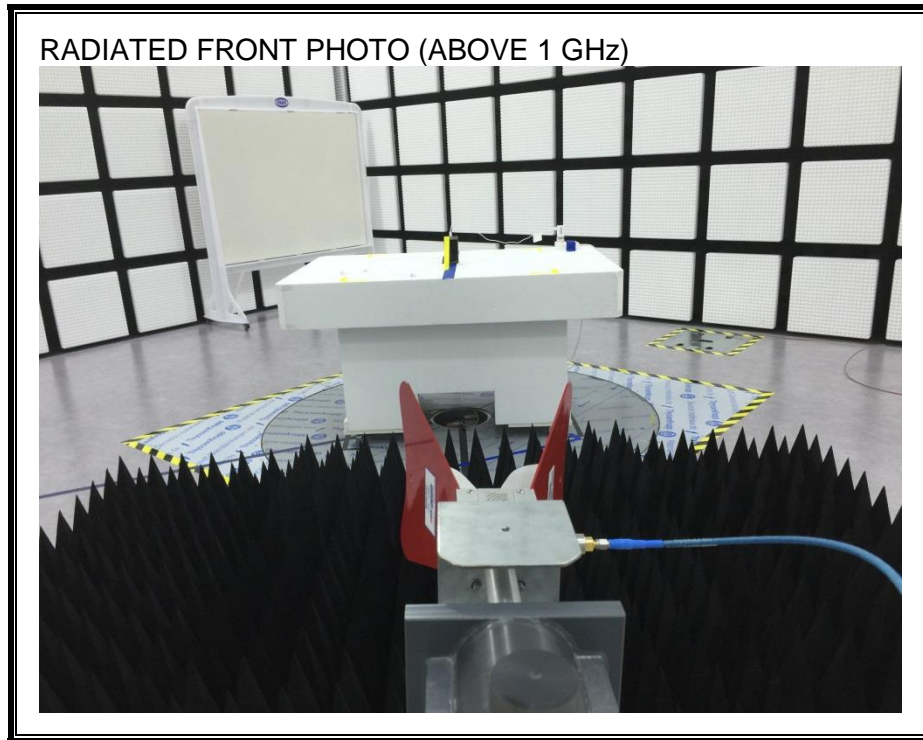

12. SETUP PHOTOS

ANTENNA PORT CONDUCTED RF MEASUREMENT SETUP

RADIATED RF MEASUREMENT SETUP (BELOW 1 GHz)

RADIATED RF MEASUREMENT SETUP (ABOVE 1 GHz)

RADIATED RF MEASUREMENT SETUP FOR PORTABLE CONFIGURATION

ENVIRONMENTAL CHAMBER PHOTO

END OF REPORT