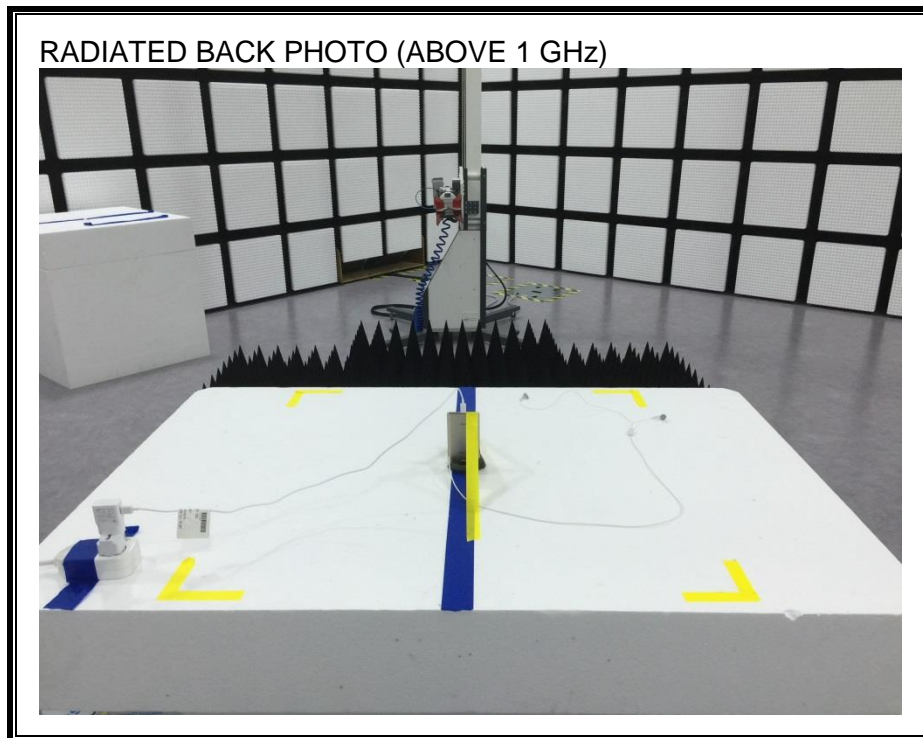

12. SETUP PHOTOS

ANTENNA PORT CONDUCTED RF MEASUREMENT SETUP

RADIATED RF MEASUREMENT SETUP (BELOW 1 GHz)

RADIATED RF MEASUREMENT SETUP (ABOVE 1 GHz)

RADIATED RF MEASUREMENT SETUP FOR PORTABLE CONFIGURATION

ENVIRONMENTAL CHAMBER PHOTO

END OF REPORT