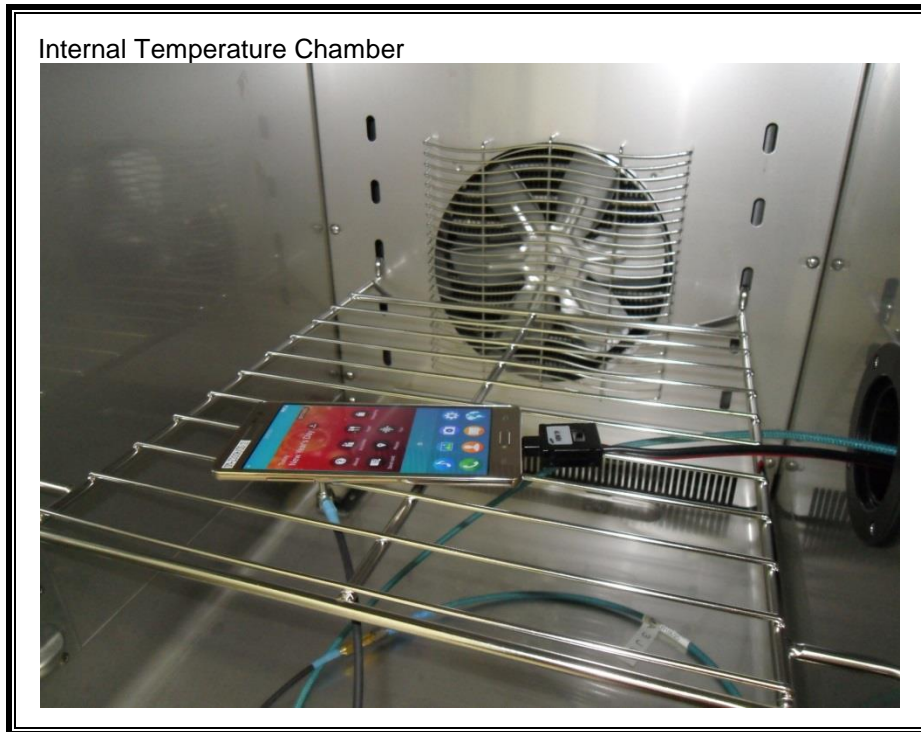

12. SETUP PHOTOS

ANTENNA PORT CONDUCTED RF MEASUREMENT SETUP

RADIATED RF MEASUREMENT SETUP (BELOW 1 GHz)

RADIATED RF MEASUREMENT SETUP (ABOVE 1 GHz)

RADIATED RF MEASUREMENT SETUP FOR PORTABLE CONFIGURATION

ENVIRONMENTAL CHAMBER PHOTO

END OF REPORT