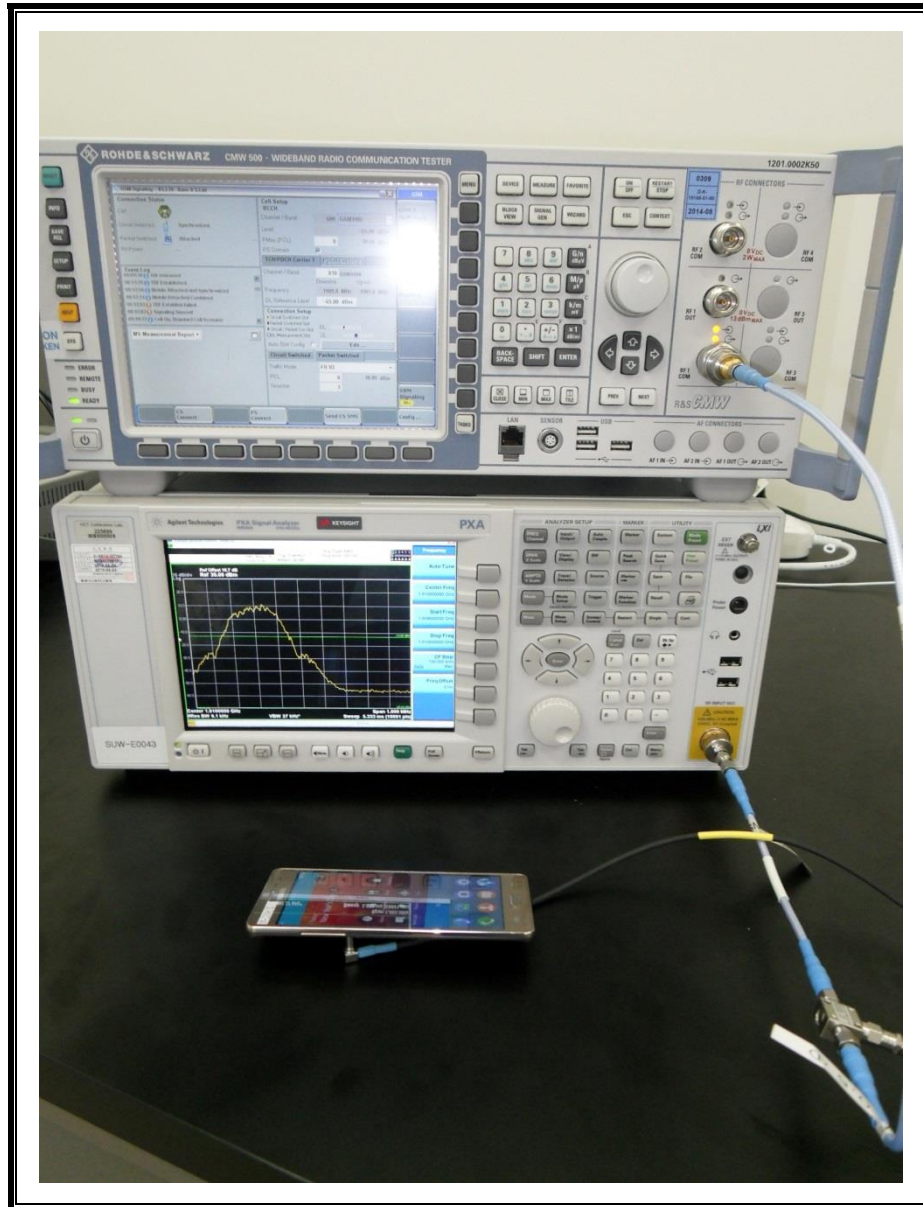

12. SETUP PHOTOS

ANTENNA PORT CONDUCTED RF MEASUREMENT SETUP

RADIATED RF MEASUREMENT SETUP (BELOW 1 GHz)

RADIATED RF MEASUREMENT SETUP (ABOVE 1 GHz)

RADIATED RF MEASUREMENT SETUP FOR PORTABLE CONFIGURATION

ENVIRONMENTAL CHAMBER PHOTO

END OF REPORT