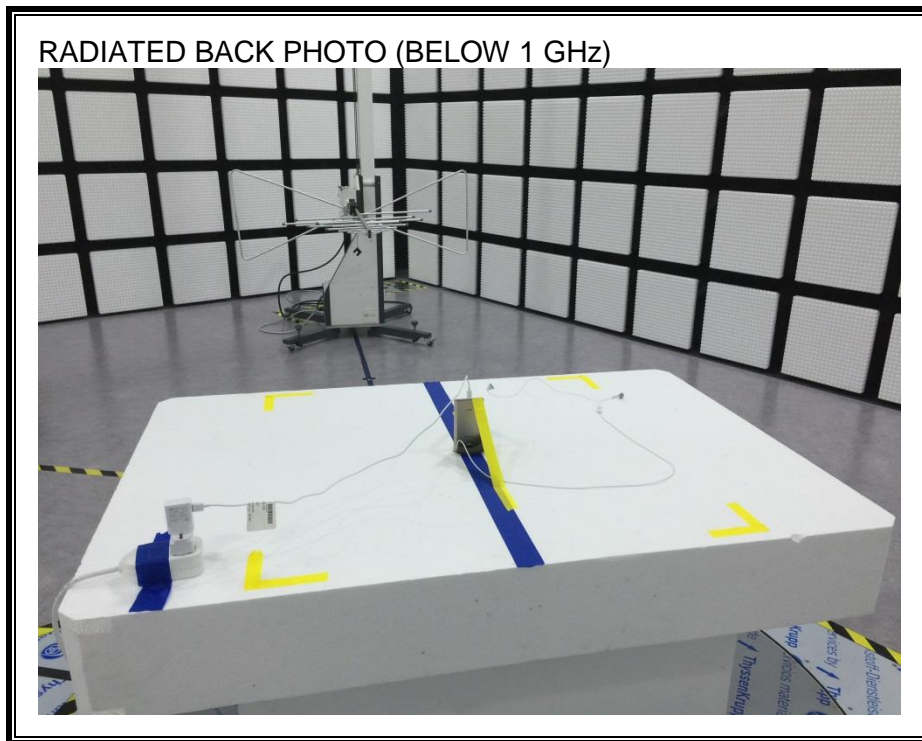

12. SETUP PHOTOS

ANTENNA PORT CONDUCTED RF MEASUREMENT SETUP

RADIATED RF MEASUREMENT SETUP (BELOW 1 GHz)

RADIATED RF MEASUREMENT SETUP (ABOVE 1 GHz)

RADIATED RF MEASUREMENT SETUP FOR PORTABLE CONFIGURATION

ENVIRONMENTAL CHAMBER PHOTO

END OF REPORT