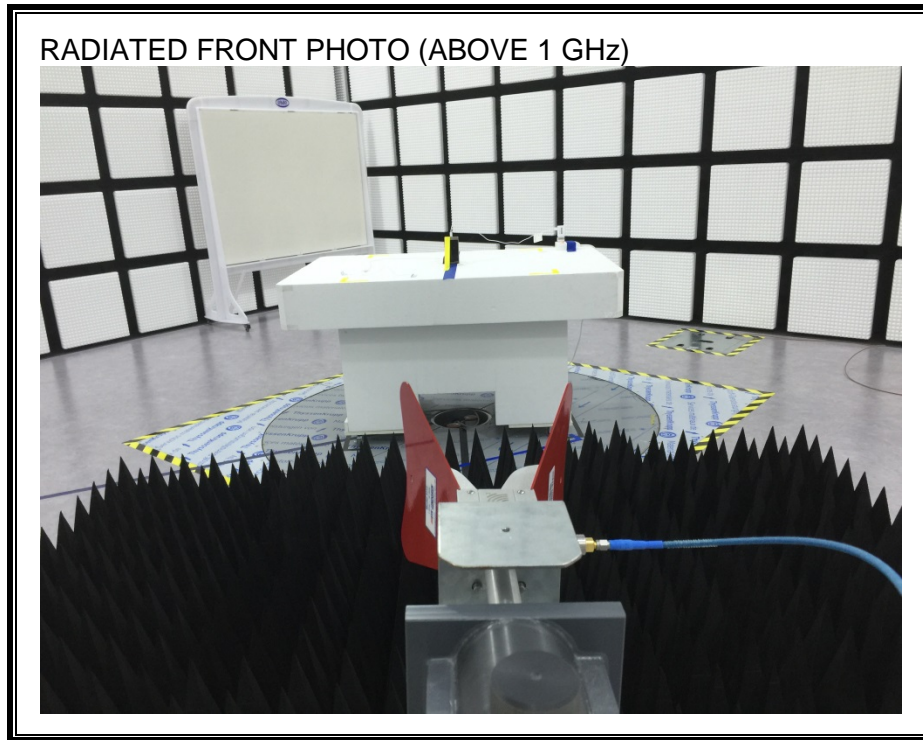

13. SETUP PHOTOS

ANTENNA PORT CONDUCTED RF MEASUREMENT SETUP

RADIATED RF MEASUREMENT SETUP (BELOW 1 GHz)

RADIATED RF MEASUREMENT SETUP (ABOVE 1 GHz)

RADIATED RF MEASUREMENT SETUP FOR PORTABLE CONFIGURATION

POWERLINE CONDUCTED EMISSIONS MEASUREMENT SETUP

END OF REPORT