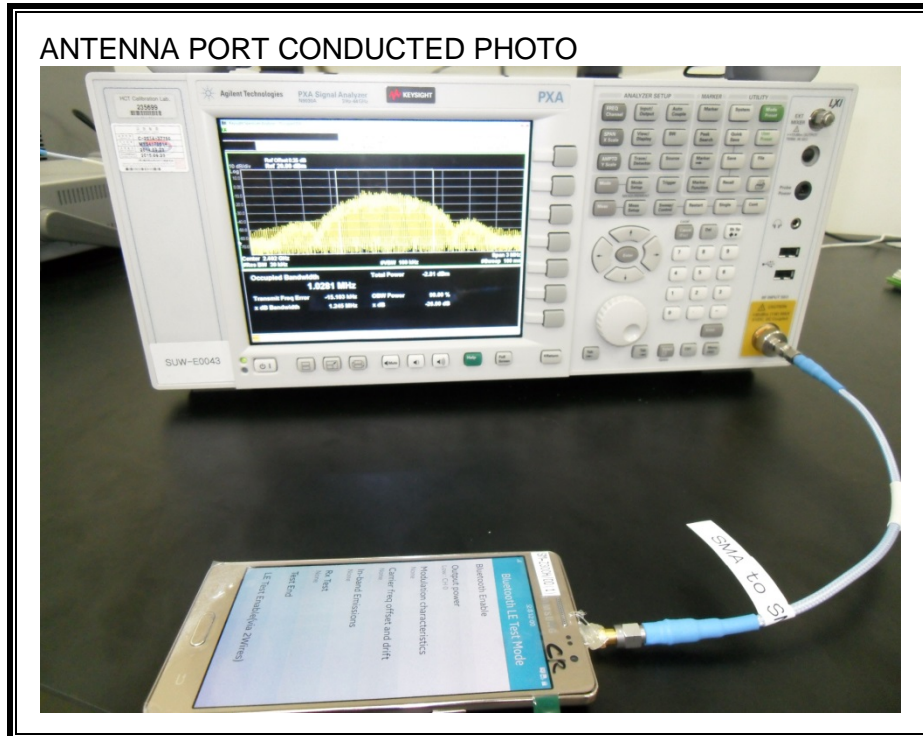

13. SETUP PHOTOS

ANTENNA PORT CONDUCTED RF MEASUREMENT SETUP

RADIATED RF MEASUREMENT SETUP (BELOW 1 GHz)

RADIATED RF MEASUREMENT SETUP (ABOVE 1 GHz)

RADIATED RF MEASUREMENT SETUP FOR PORTABLE CONFIGURATION

POWERLINE CONDUCTED EMISSIONS MEASUREMENT SETUP

END OF REPORT