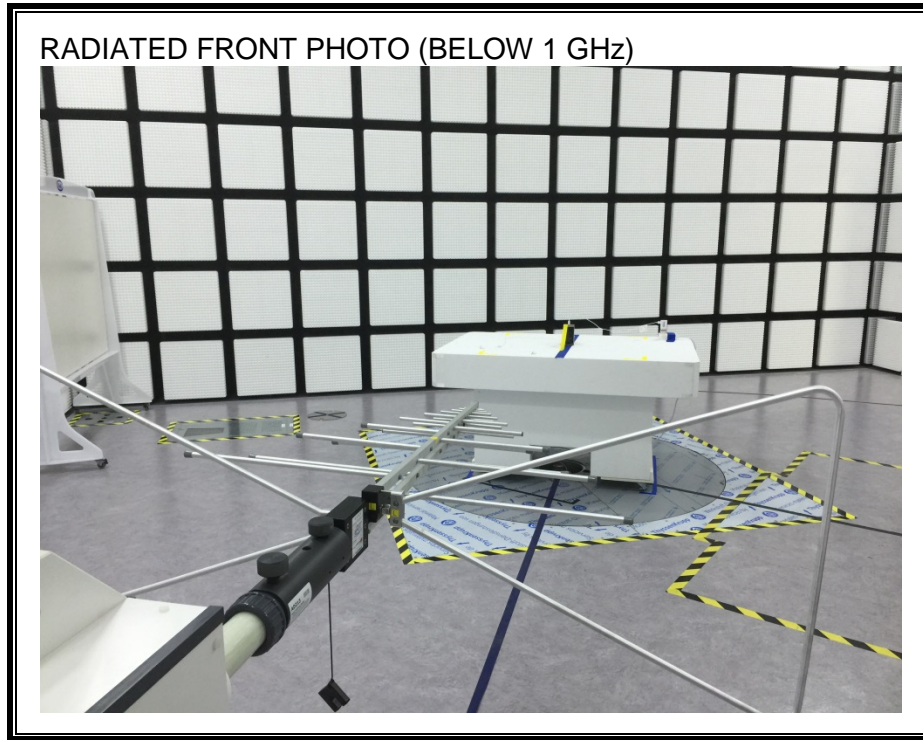

13. SETUP PHOTOS

ANTENNA PORT CONDUCTED RF MEASUREMENT SETUP

RADIATED RF MEASUREMENT SETUP (BELOW 1 GHz)

RADIATED RF MEASUREMENT SETUP (ABOVE 1 GHz)

RADIATED RF MEASUREMENT SETUP FOR PORTABLE CONFIGURATION

POWERLINE CONDUCTED EMISSIONS MEASUREMENT SETUP

END OF REPORT