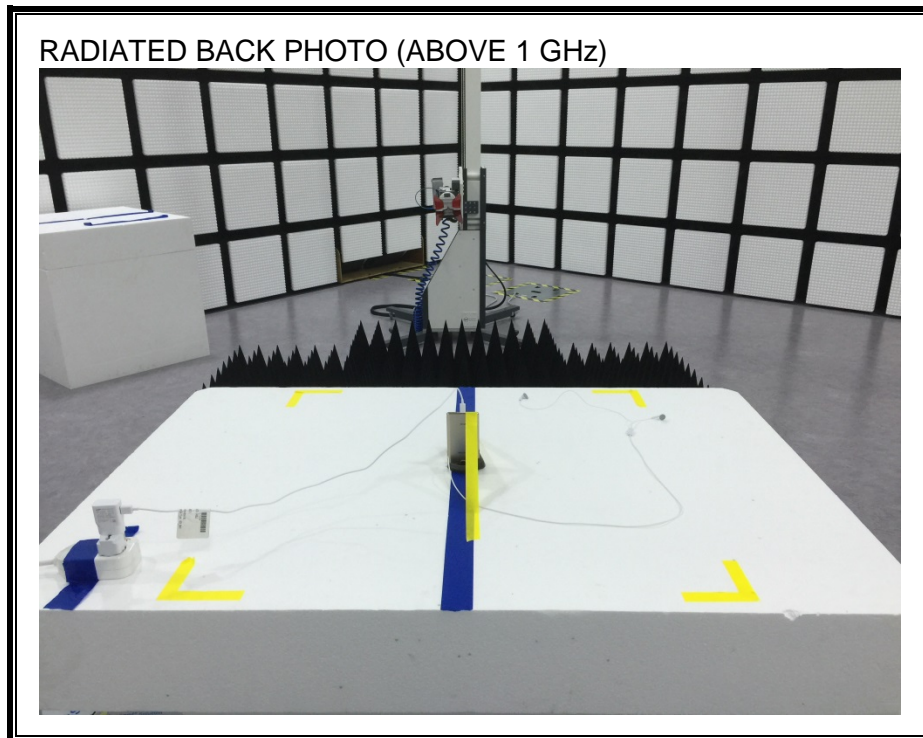

13. SETUP PHOTOS

ANTENNA PORT CONDUCTED RF MEASUREMENT SETUP

RADIATED RF MEASUREMENT SETUP (BELOW 1 GHz)

RADIATED RF MEASUREMENT SETUP (ABOVE 1 GHz)

RADIATED RF MEASUREMENT SETUP FOR PORTABLE CONFIGURATION

POWERLINE CONDUCTED EMISSIONS MEASUREMENT SETUP

END OF REPORT