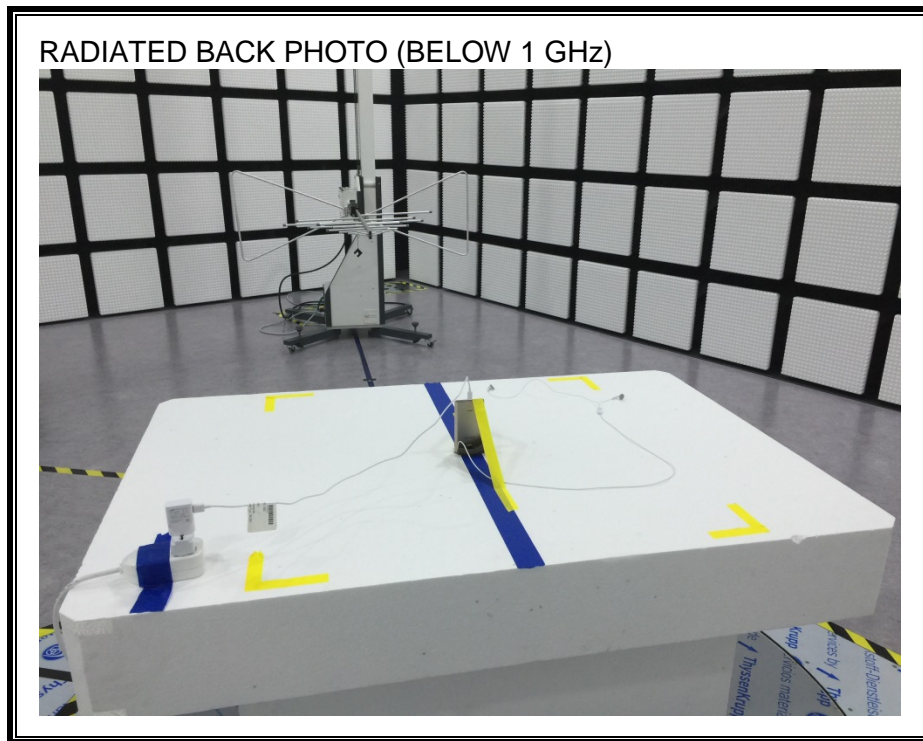

13. SETUP PHOTOS

ANTENNA PORT CONDUCTED RF MEASUREMENT SETUP

RADIATED RF MEASUREMENT SETUP (BELOW 1 GHz)

RADIATED RF MEASUREMENT SETUP (ABOVE 1 GHz)

RADIATED RF MEASUREMENT SETUP FOR PORTABLE CONFIGURATION

POWERLINE CONDUCTED EMISSIONS MEASUREMENT SETUP

END OF REPORT