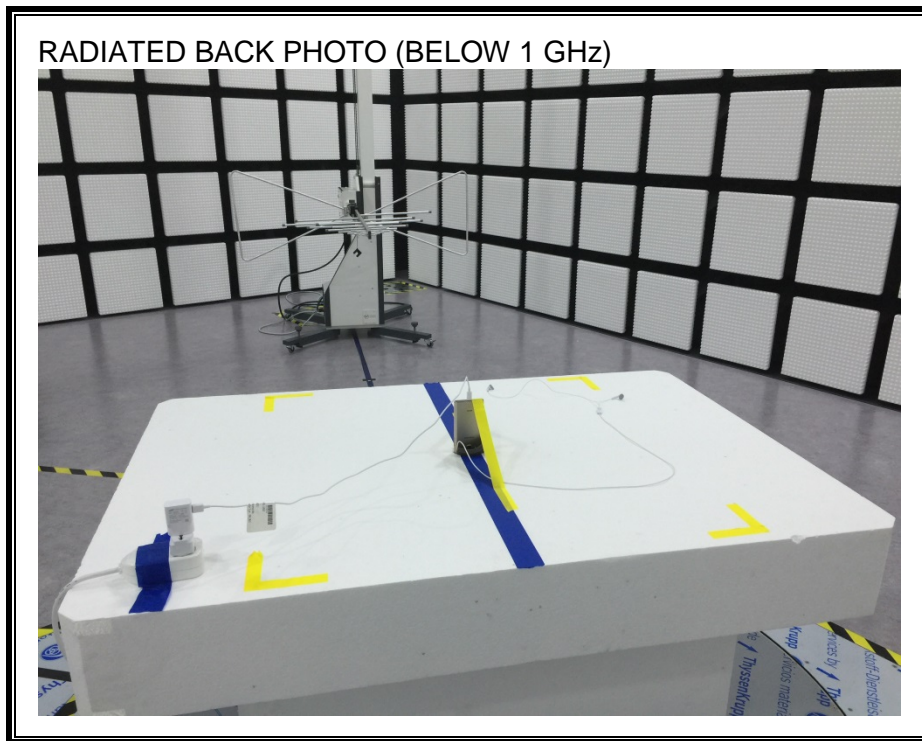

RADIATED RF MEASUREMENT SETUP (BELOW 1 GHz)

RADIATED RF MEASUREMENT SETUP (ABOVE 1 GHz)

RADIATED RF MEASUREMENT SETUP FOR PORTABLE CONFIGURATION

POWERLINE CONDUCTED EMISSIONS MEASUREMENT SETUP

END OF REPORT