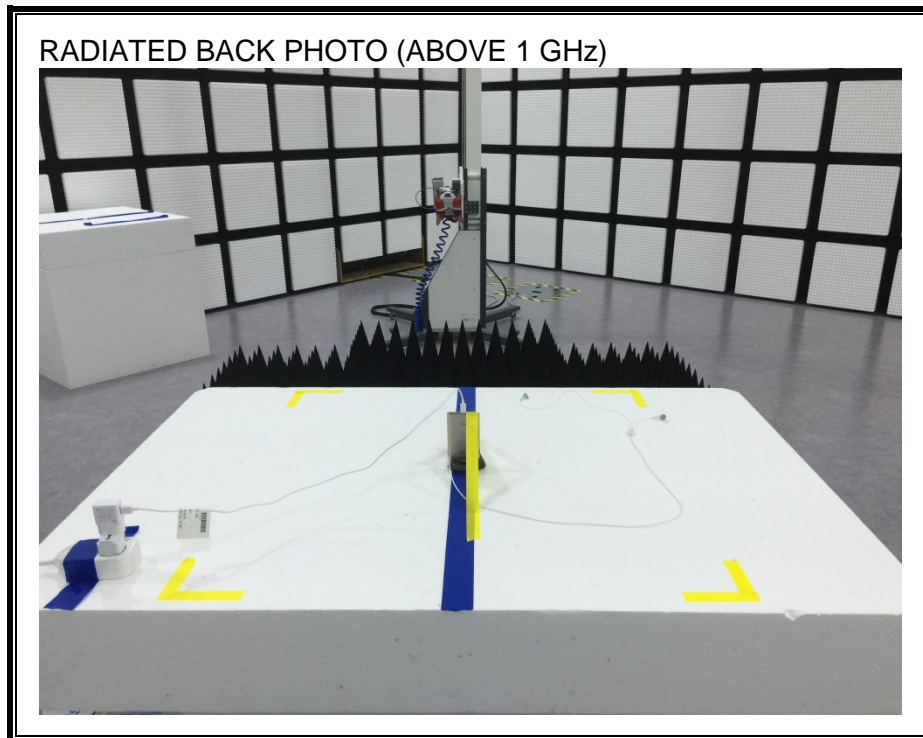

RADIATED RF MEASUREMENT SETUP (BELOW 1 GHz)

RADIATED RF MEASUREMENT SETUP (ABOVE 1 GHz)

RADIATED RF MEASUREMENT SETUP FOR PORTABLE CONFIGURATION

POWERLINE CONDUCTED EMISSIONS MEASUREMENT SETUP

END OF REPORT