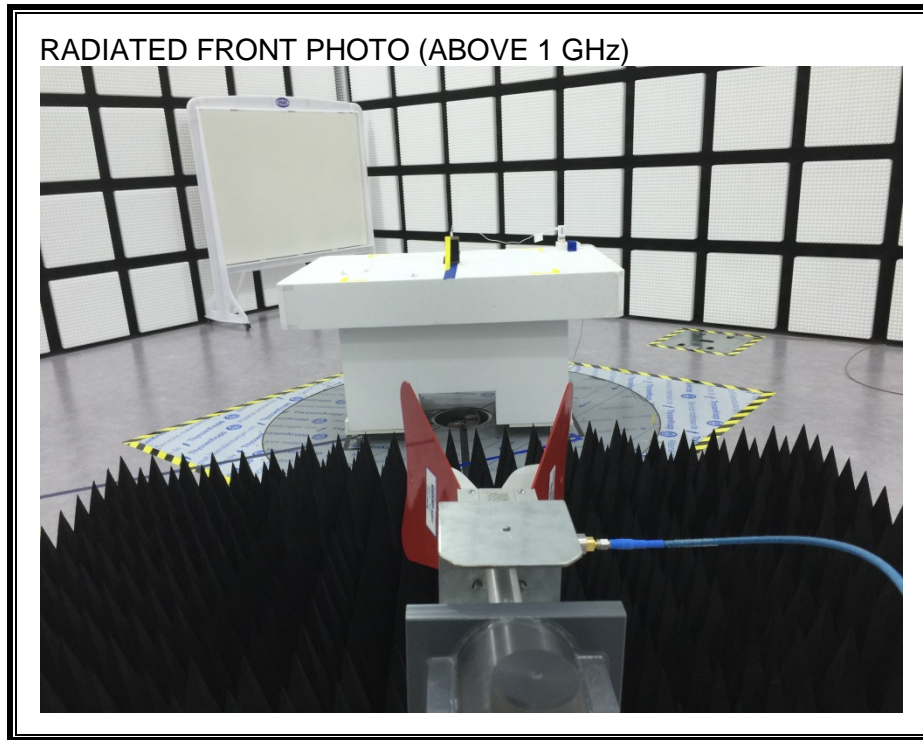

RADIATED RF MEASUREMENT SETUP (BELOW 1 GHz)

RADIATED RF MEASUREMENT SETUP (ABOVE 1 GHz)

RADIATED RF MEASUREMENT SETUP FOR PORTABLE CONFIGURATION

POWERLINE CONDUCTED EMISSIONS MEASUREMENT SETUP

END OF REPORT