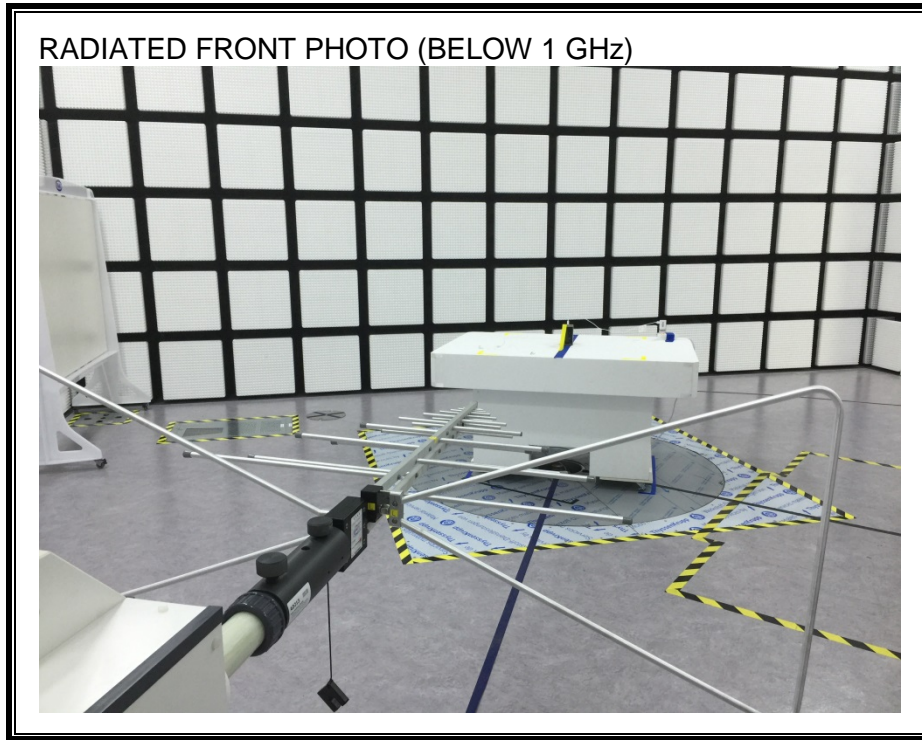

11. SETUP PHOTOS

ANTENNA PORT CONDUCTED RF MEASUREMENT SETUP

RADIATED RF MEASUREMENT SETUP (BELOW 1 GHz)

RADIATED RF MEASUREMENT SETUP (ABOVE 1 GHz)

RADIATED RF MEASUREMENT SETUP FOR PORTABLE CONFIGURATION

POWERLINE CONDUCTED EMISSIONS MEASUREMENT SETUP

END OF REPORT