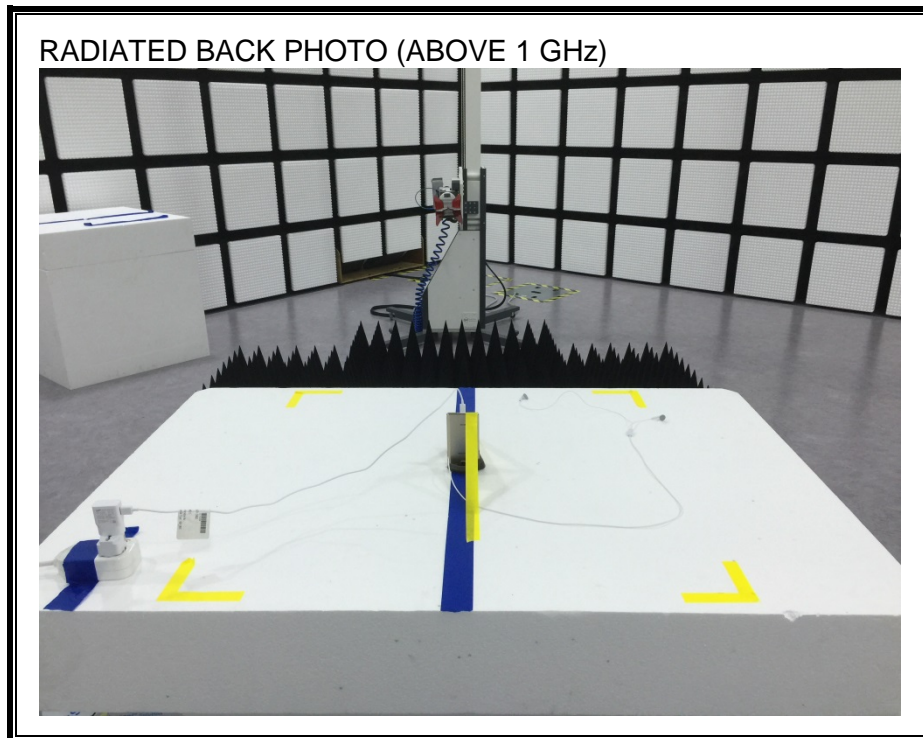

11. SETUP PHOTOS

ANTENNA PORT CONDUCTED RF MEASUREMENT SETUP

RADIATED RF MEASUREMENT SETUP (BELOW 1 GHz)

RADIATED RF MEASUREMENT SETUP (ABOVE 1 GHz)

RADIATED RF MEASUREMENT SETUP FOR PORTABLE CONFIGURATION

POWERLINE CONDUCTED EMISSIONS MEASUREMENT SETUP

END OF REPORT