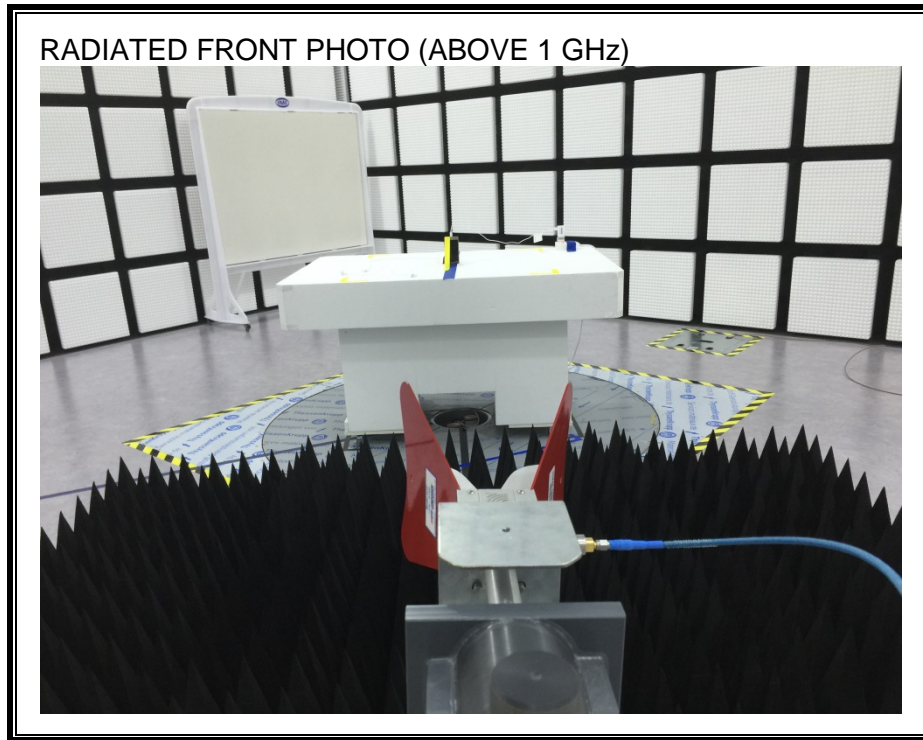

11. SETUP PHOTOS

ANTENNA PORT CONDUCTED RF MEASUREMENT SETUP

RADIATED RF MEASUREMENT SETUP (BELOW 1 GHz)

RADIATED RF MEASUREMENT SETUP (ABOVE 1 GHz)

RADIATED RF MEASUREMENT SETUP FOR PORTABLE CONFIGURATION

POWERLINE CONDUCTED EMISSIONS MEASUREMENT SETUP

END OF REPORT