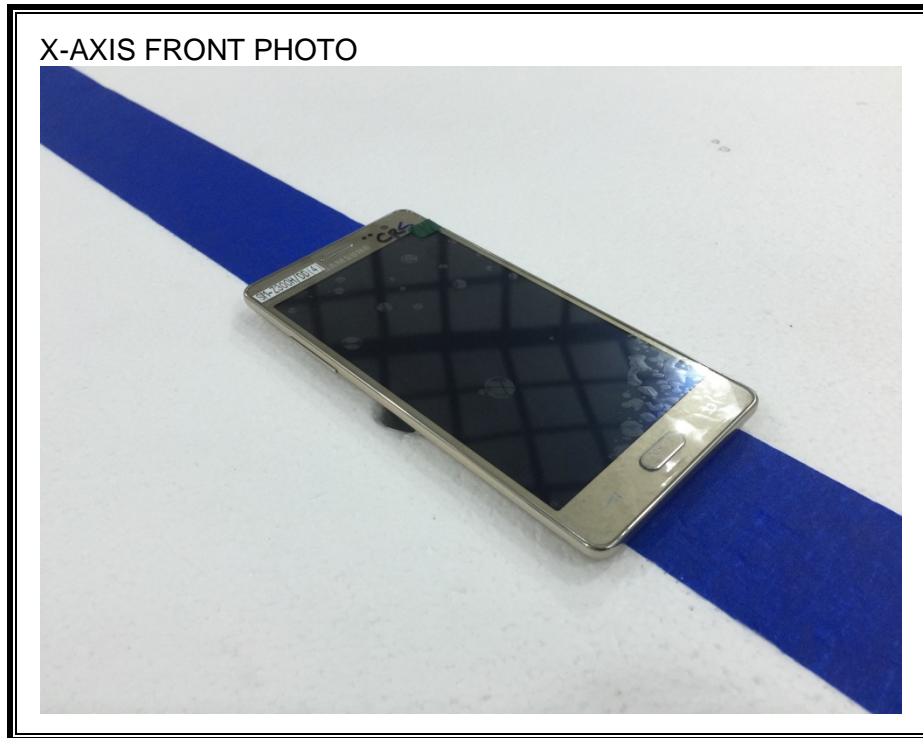

11. SETUP PHOTOS

ANTENNA PORT CONDUCTED RF MEASUREMENT SETUP

RADIATED RF MEASUREMENT SETUP (BELOW 1 GHz)

RADIATED RF MEASUREMENT SETUP (ABOVE 1 GHz)

RADIATED RF MEASUREMENT SETUP FOR PORTABLE CONFIGURATION