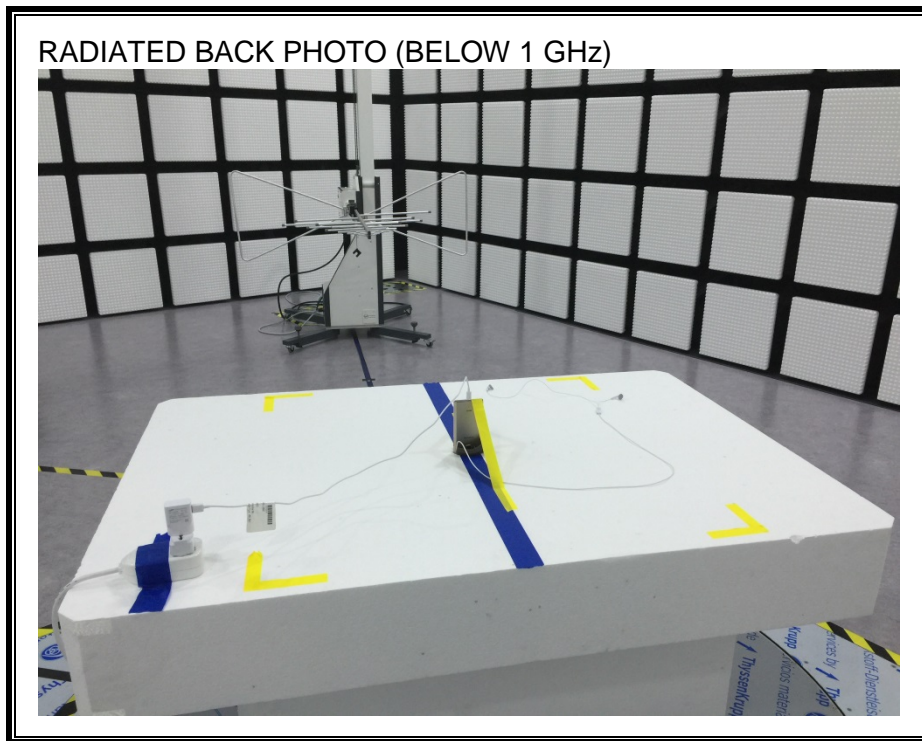

11. SETUP PHOTOS

ANTENNA PORT CONDUCTED RF MEASUREMENT SETUP

RADIATED RF MEASUREMENT SETUP (BELOW 1 GHz)

RADIATED RF MEASUREMENT SETUP (ABOVE 1 GHz)

RADIATED RF MEASUREMENT SETUP FOR PORTABLE CONFIGURATION

POWERLINE CONDUCTED EMISSIONS MEASUREMENT SETUP

END OF REPORT