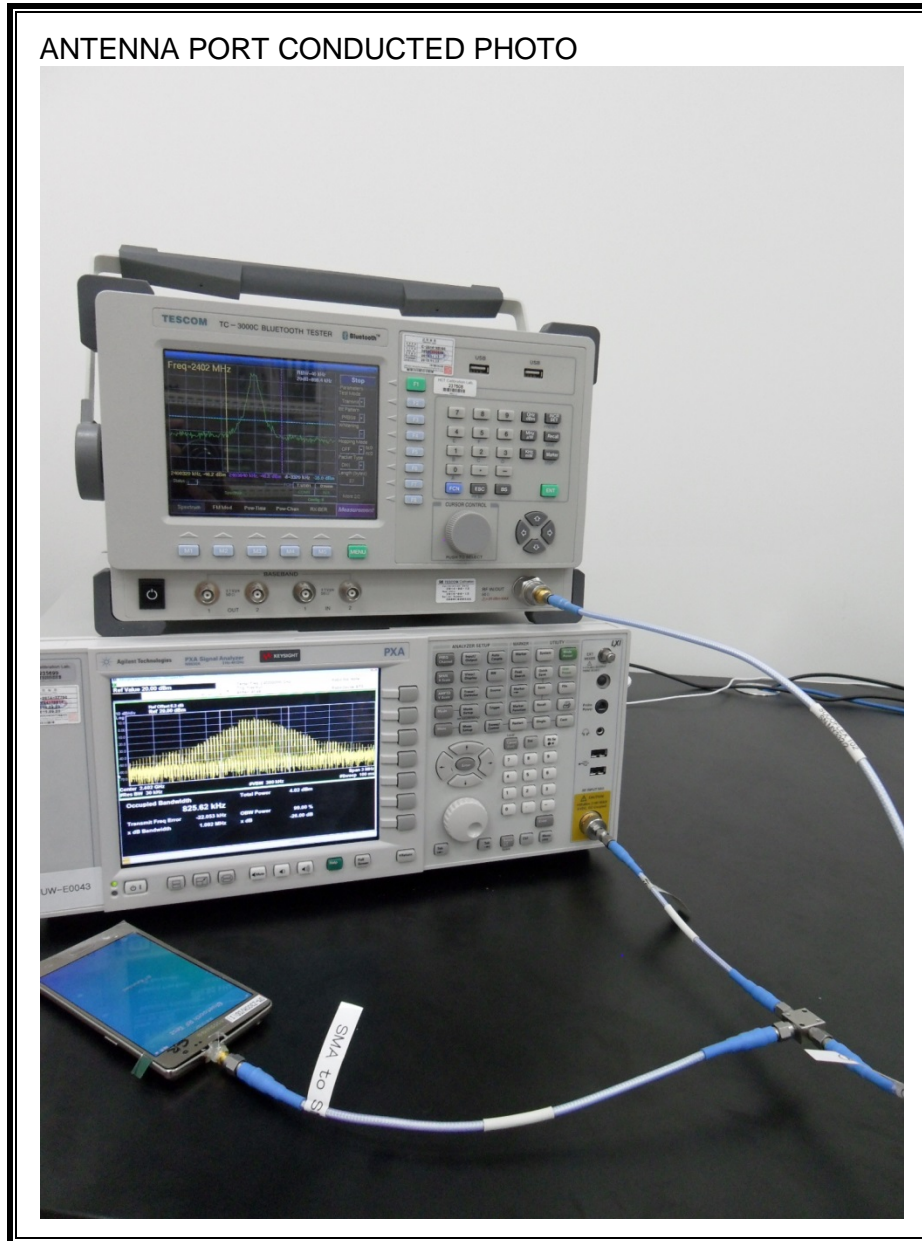

11. SETUP PHOTOS

ANTENNA PORT CONDUCTED RF MEASUREMENT SETUP

RADIATED RF MEASUREMENT SETUP (BELOW 1 GHz)

RADIATED RF MEASUREMENT SETUP (ABOVE 1 GHz)

RADIATED RF MEASUREMENT SETUP FOR PORTABLE CONFIGURATION

POWERLINE CONDUCTED EMISSIONS MEASUREMENT SETUP

END OF REPORT