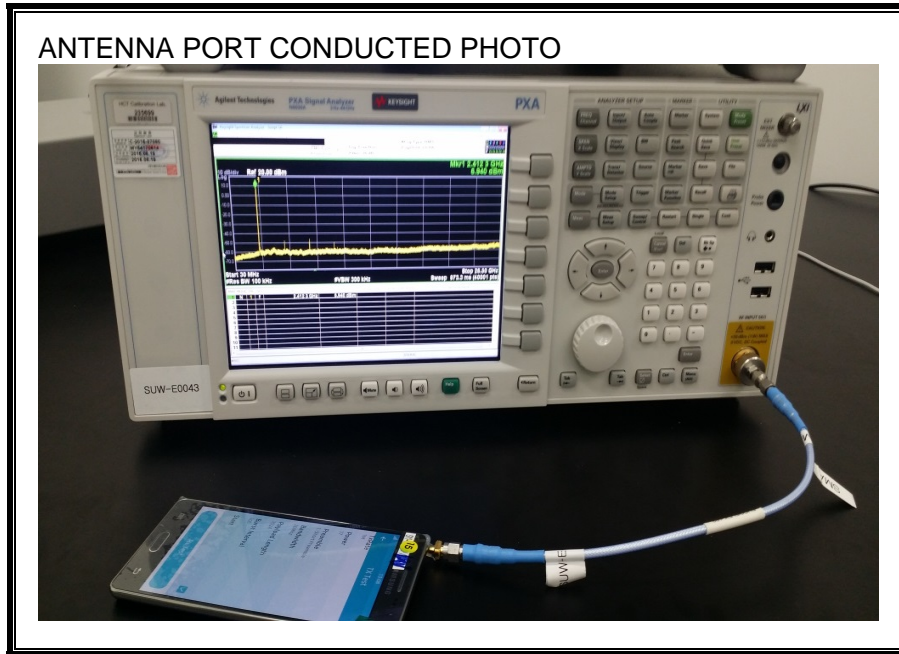

13. SETUP PHOTOS

ANTENNA PORT CONDUCTED RF MEASUREMENT SETUP

RADIATED RF MEASUREMENT SETUP (BELOW 1 GHz)

RADIATED RF MEASUREMENT SETUP (ABOVE 1 GHz)

RADIATED RF MEASUREMENT SETUP FOR PORTABLE CONFIGURATION

POWERLINE CONDUCTED EMISSIONS MEASUREMENT SETUP

END OF REPORT