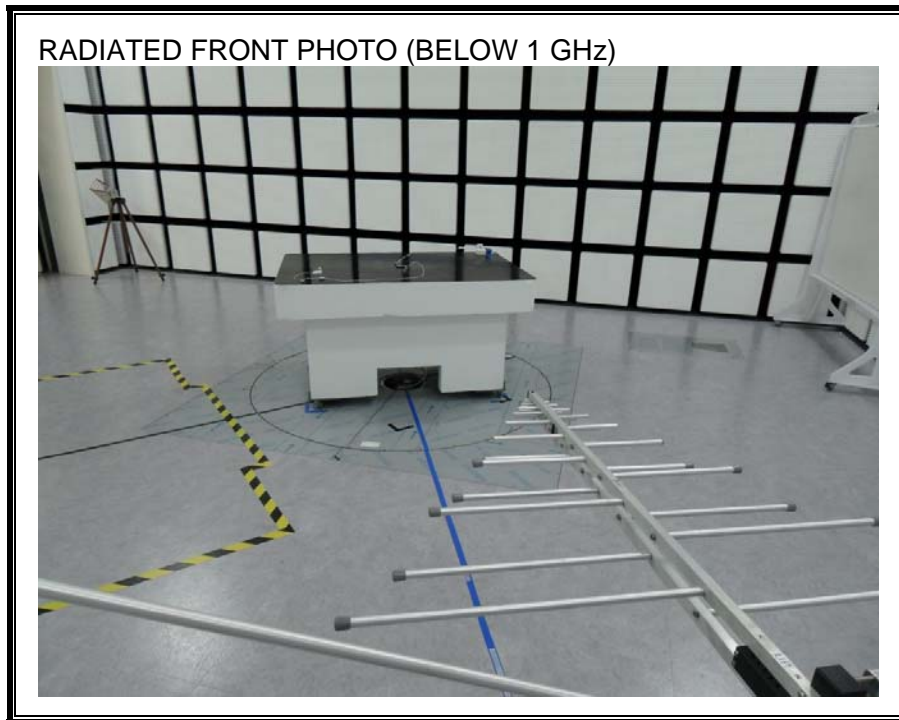

13. SETUP PHOTOS

ANTENNA PORT CONDUCTED RF MEASUREMENT SETUP

RADIATED RF MEASUREMENT SETUP (BELOW 1 GHz)

RADIATED RF MEASUREMENT SETUP (ABOVE 1 GHz)

RADIATED RF MEASUREMENT SETUP FOR PORTABLE CONFIGURATION

POWERLINE CONDUCTED EMISSIONS MEASUREMENT SETUP

END OF REPORT