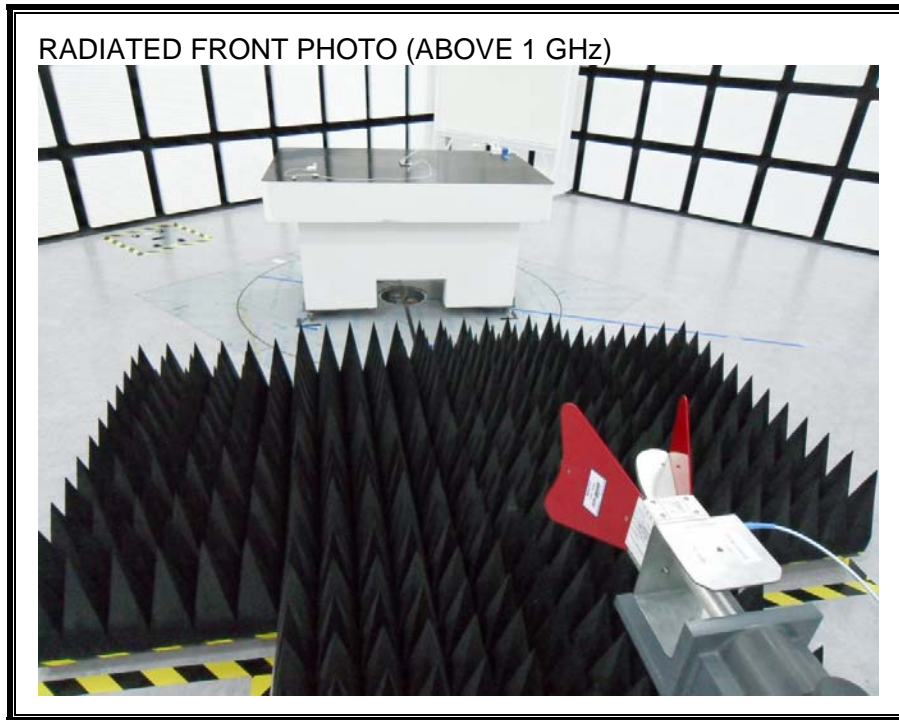

13. SETUP PHOTOS

ANTENNA PORT CONDUCTED RF MEASUREMENT SETUP

RADIATED RF MEASUREMENT SETUP (BELOW 1 GHz)

RADIATED RF MEASUREMENT SETUP (ABOVE 1 GHz)

RADIATED RF MEASUREMENT SETUP FOR PORTABLE CONFIGURATION

POWERLINE CONDUCTED EMISSIONS MEASUREMENT SETUP

END OF REPORT