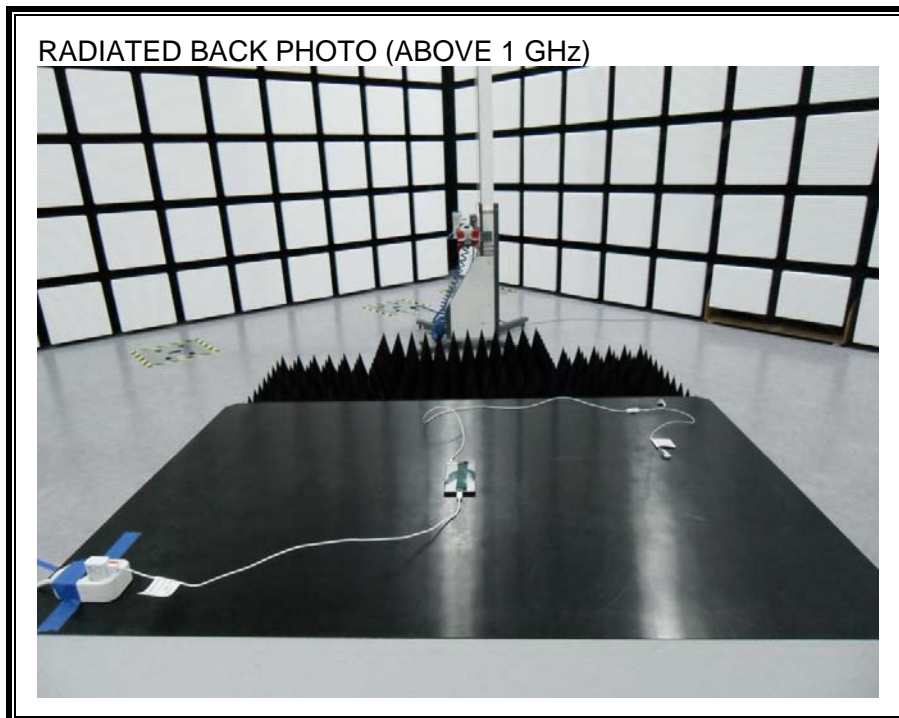

13. SETUP PHOTOS

ANTENNA PORT CONDUCTED RF MEASUREMENT SETUP

RADIATED RF MEASUREMENT SETUP (BELOW 1 GHz)

RADIATED RF MEASUREMENT SETUP (ABOVE 1 GHz)

RADIATED RF MEASUREMENT SETUP FOR PORTABLE CONFIGURATION

POWERLINE CONDUCTED EMISSIONS MEASUREMENT SETUP

END OF REPORT