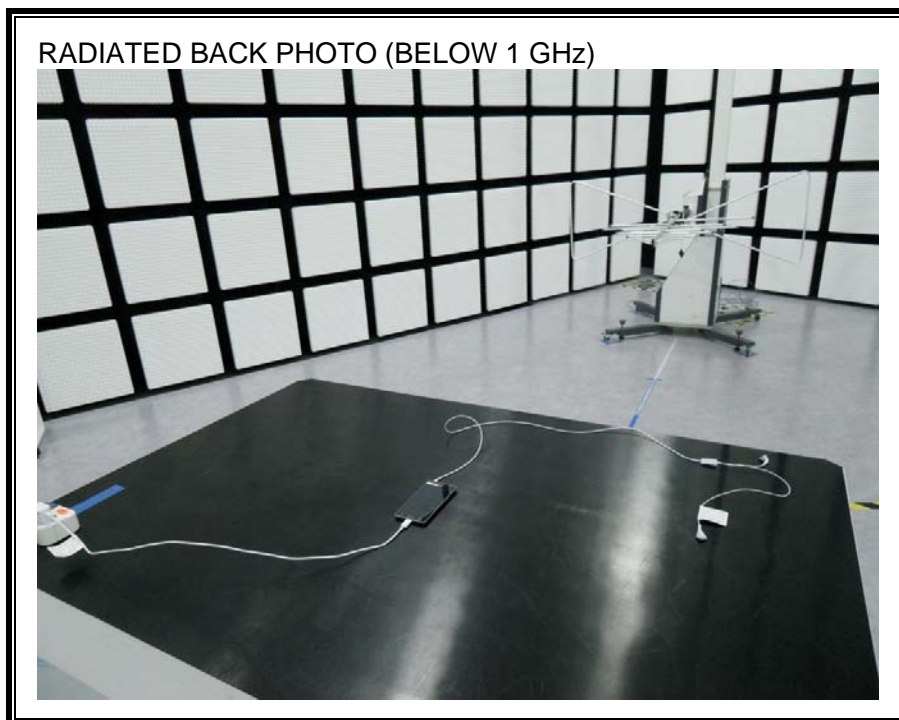

13. SETUP PHOTOS

ANTENNA PORT CONDUCTED RF MEASUREMENT SETUP

RADIATED RF MEASUREMENT SETUP (BELOW 1 GHz)

RADIATED RF MEASUREMENT SETUP (ABOVE 1 GHz)

RADIATED RF MEASUREMENT SETUP FOR PORTABLE CONFIGURATION

POWERLINE CONDUCTED EMISSIONS MEASUREMENT SETUP

END OF REPORT