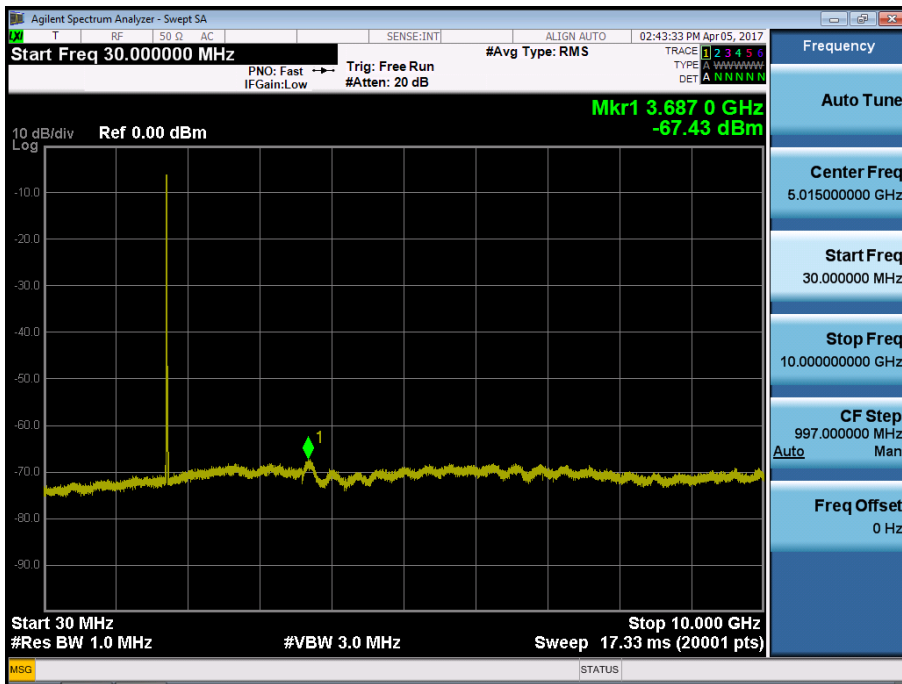

BAND 4. Conducted Spurious Plot_1 (20350ch_10MHz_QPSK_RB 1_0)

BAND 4. Conducted Spurious Plot_2 (20350ch_10MHz_QPSK_RB 1_0)

BAND 4. Conducted Spurious Plot_1 (20025ch_15MHz_QPSK_RB 1_0)

BAND 4. Conducted Spurious Plot_2 (20025ch_15MHz_QPSK_RB 1_0)

BAND 4. Conducted Spurious Plot_1 (20175ch_15MHz_QPSK_RB 1_0)

BAND 4. Conducted Spurious Plot_2 (20175ch_15MHz_QPSK_RB 1_0)

BAND 4. Conducted Spurious Plot_1 (20325ch_15MHz_QPSK_RB 1_0)

BAND 4. Conducted Spurious Plot_2 (20325ch_15MHz_QPSK_RB 1_0)