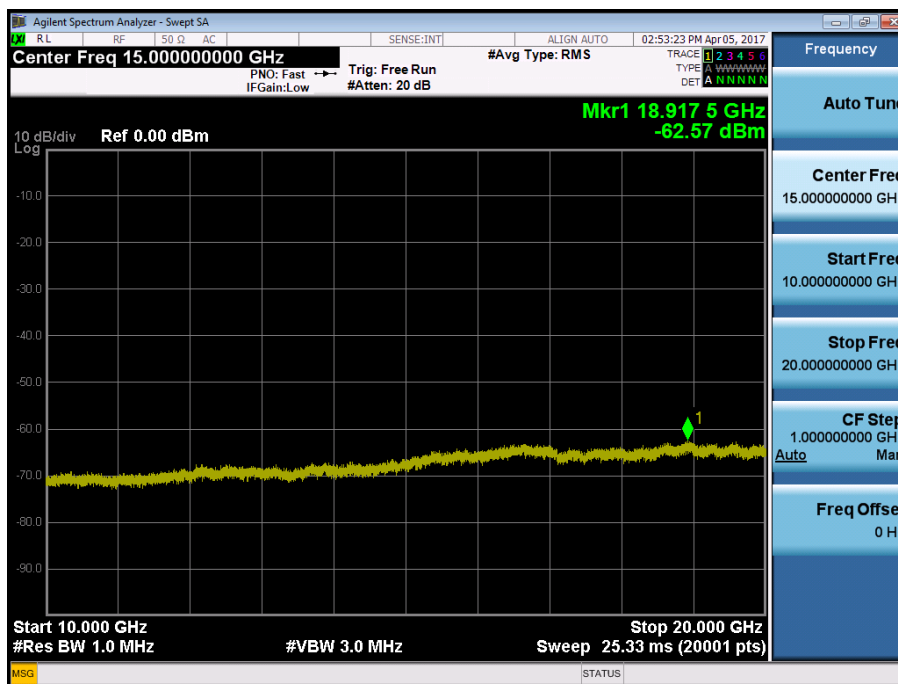

BAND 4. Conducted Spurious Plot_1 (20050ch_20MHz_QPSK_RB 1_0)

BAND 4. Conducted Spurious Plot_2 (20050ch_20MHz_QPSK_RB 1_0)

BAND 4. Conducted Spurious Plot_1 (20175ch_20MHz_QPSK_RB 1_0)

BAND 4. Conducted Spurious Plot_2 (20175ch_20MHz_QPSK_RB 1_0)

BAND 4. Conducted Spurious Plot_1 (20300ch_20MHz_QPSK_RB 1_0)

BAND 4. Conducted Spurious Plot_2 (20300ch_20MHz_QPSK_RB 1_0)

BAND 17. Conducted Spurious Plot_ (23755ch_5MHz_QPSK_RB 1_0)-1

BAND 17. Conducted Spurious Plot_ (23755ch_5MHz_QPSK_RB 1_0)-2