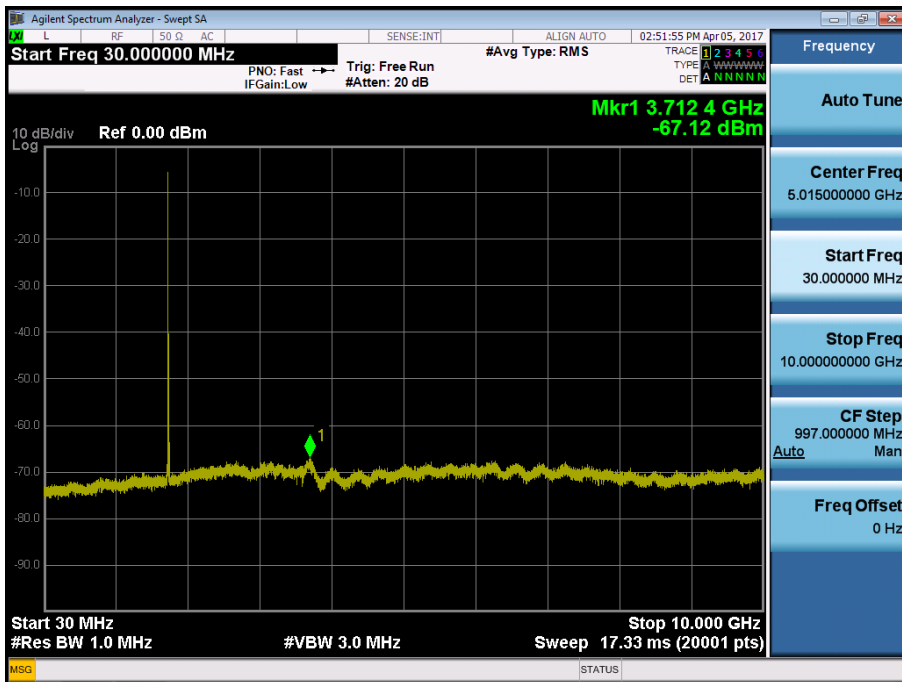

BAND 4. Conducted Spurious Plot_1 (20000ch_10MHz_QPSK_RB 1_0)

BAND 4. Conducted Spurious Plot_2 (20000ch_10MHz_QPSK_RB 1_0)

BAND 4. Conducted Spurious Plot_1 (20175ch_10MHz_QPSK_RB 1_0)

BAND 4. Conducted Spurious Plot_2 (20175ch_10MHz_QPSK_RB 1_0)

BAND 4. Conducted Spurious Plot_1 (20350ch_10MHz_QPSK_RB 1_0)

BAND 4. Conducted Spurious Plot_2 (20350ch_10MHz_QPSK_RB 1_0)

BAND 4. Conducted Spurious Plot_1 (20025ch_15MHz_QPSK_RB 1_0)

BAND 4. Conducted Spurious Plot_2 (20025ch_15MHz_QPSK_RB 1_0)