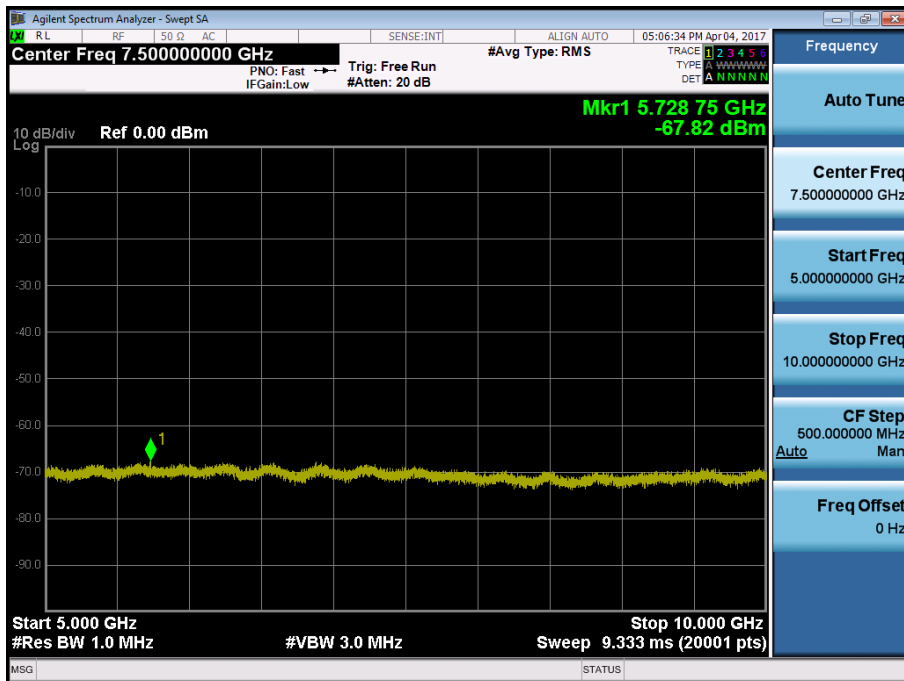

BAND 17. Conducted Spurious Plot_ (23790ch_5MHz_QPSK_RB 1_0)-1

BAND 17. Conducted Spurious Plot_ (23790ch_5MHz_QPSK_RB 1_0)-2

BAND 17. Conducted Spurious Plot_ (23825ch_5MHz_QPSK_RB 1_0)-1

BAND 17. Conducted Spurious Plot_ (23825ch_5MHz_QPSK_RB 1_0)-2

BAND 17. Conducted Spurious Plot_ (23780ch_10MHz_QPSK_RB 1_0)-1

BAND 17. Conducted Spurious Plot_ (23780ch_10MHz_QPSK_RB 1_0)-2

BAND 17. Conducted Spurious Plot_ (23790ch_10MHz_QPSK_RB 1_0)-1

BAND 17. Conducted Spurious Plot_ (23790ch_10MHz_QPSK_RB 1_0)-2

BAND 17. Conducted Spurious Plot_ (23800ch_10MHz_QPSK_RB 1_0)-1

BAND 17. Conducted Spurious Plot_ (23800ch_10MHz_QPSK_RB 1_0)-2