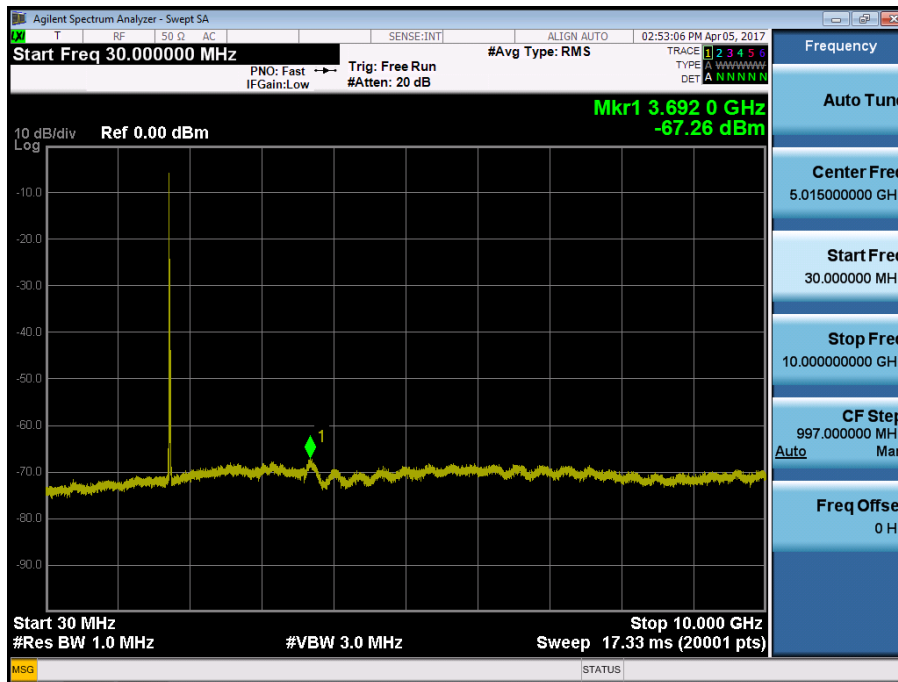

BAND 4. Conducted Spurious Plot_1 (20050ch_20MHz_QPSK_RB 1_0)

BAND 4. Conducted Spurious Plot_2 (20050ch_20MHz_QPSK_RB 1_0)

BAND 4. Conducted Spurious Plot_1 (20175ch_20MHz_QPSK_RB 1_0)

BAND 4. Conducted Spurious Plot_2 (20175ch_20MHz_QPSK_RB 1_0)

BAND 4. Conducted Spurious Plot_1 (20300ch_20MHz_QPSK_RB 1_0)

BAND 4. Conducted Spurious Plot_2 (20300ch_20MHz_QPSK_RB 1_0)

BAND 17. Conducted Spurious Plot_ (23755ch_5MHz_QPSK_RB 1_0)-1

BAND 17. Conducted Spurious Plot_ (23755ch_5MHz_QPSK_RB 1_0)-2