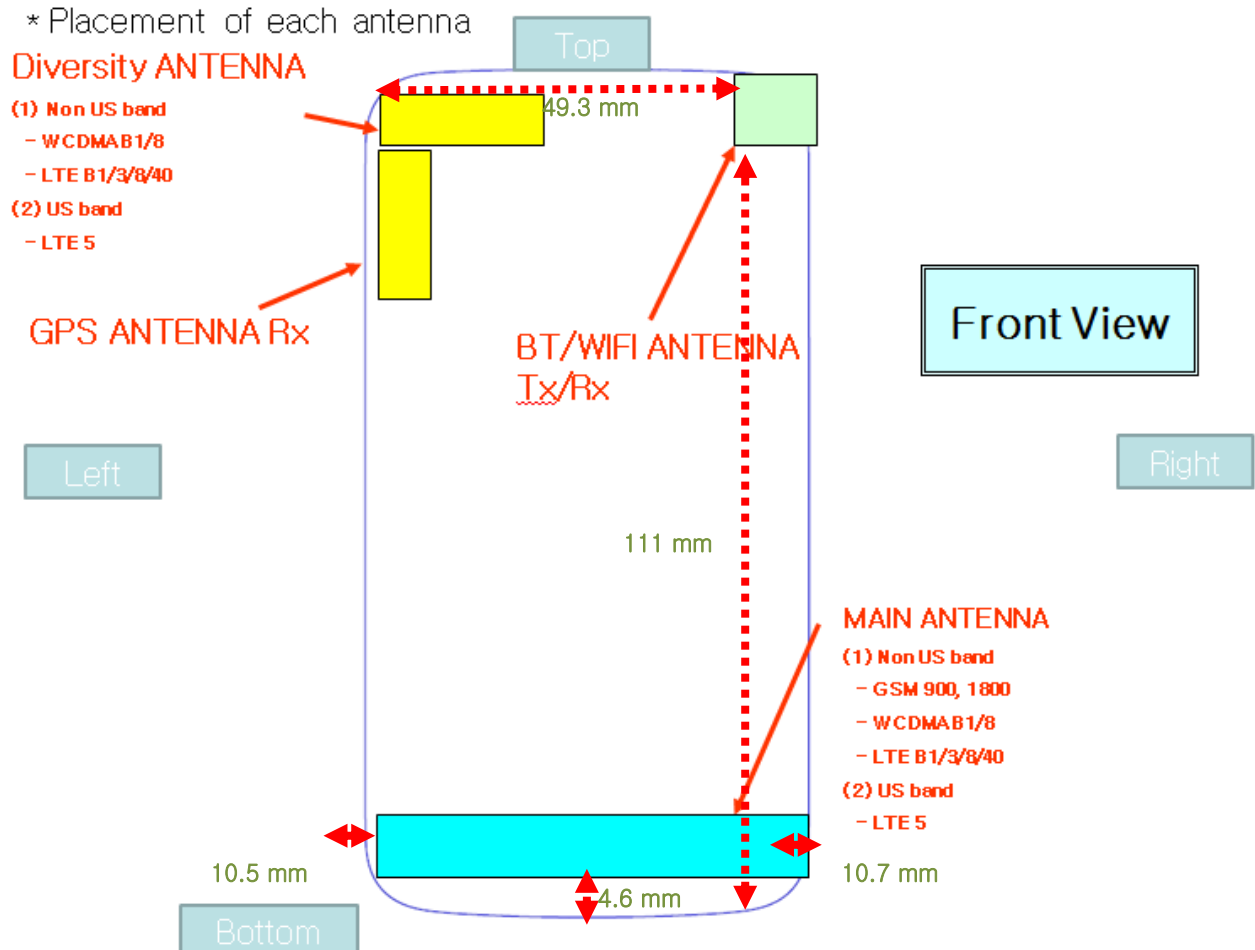

## Antenna and Device Information

## SAR Test Setup Photographs

■ Test Setup Photo (Left All)

■ Test Setup Photo(Left Touch/Tilt)

■ Test Setup Photo( Right All)

■ Test Setup Photo (Right Touch/Tilt)

■ Test Setup Photo (Body All)

■ Test Setup Photo (Rear)

**[Distance of 1.0 cm from the EUT]**

■ Test Setup Photo (Rear)

[Distance of 1.5 cm from the EUT]

■ Test Setup Photo (Front)

[Distance of **1.0 cm** from the EUT]

■ Test Setup Photo (Left)

**[Distance of 1.0 cm from the EUT]**

■ Test Setup Photo (Right)

[Distance of 1.0 cm from the EUT]

■ Test Setup Photo(Top)

**[Distance of 1.0 cm from the EUT]**

■ **Test Setup Photo(Bottom)**

**[Distance of 1.0 cm from the EUT]**