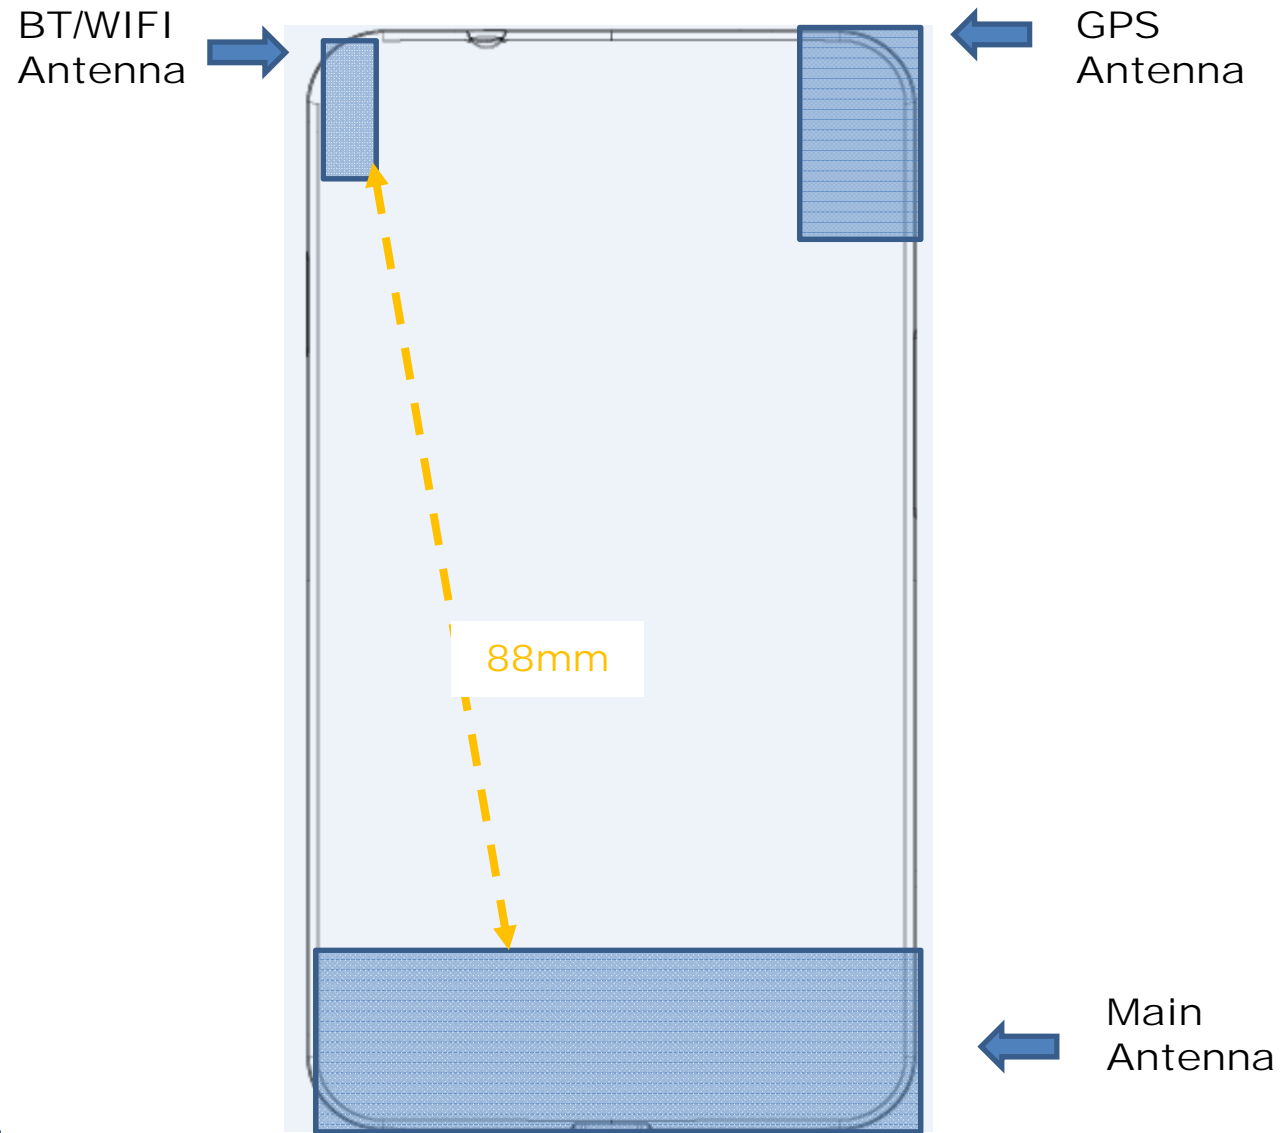

FCC Approval

Antenna location & Distance

FCC ID: A3LSMZ130H

Model: SM-Z130H/DS

Date: 2014.10.27

<Antenna Location>

BT/WIFI
Antenna

GPS
Antenna

Main
Antenna

Rear View

<Distance between Main antenna and Bluetooth Antenna>

Rear View

<Distance between Bluetooth antenna and edge>

Rear View

<Distance between Main antenna and edge>

Rear View

BT/WIFI
Antenna
Pattern