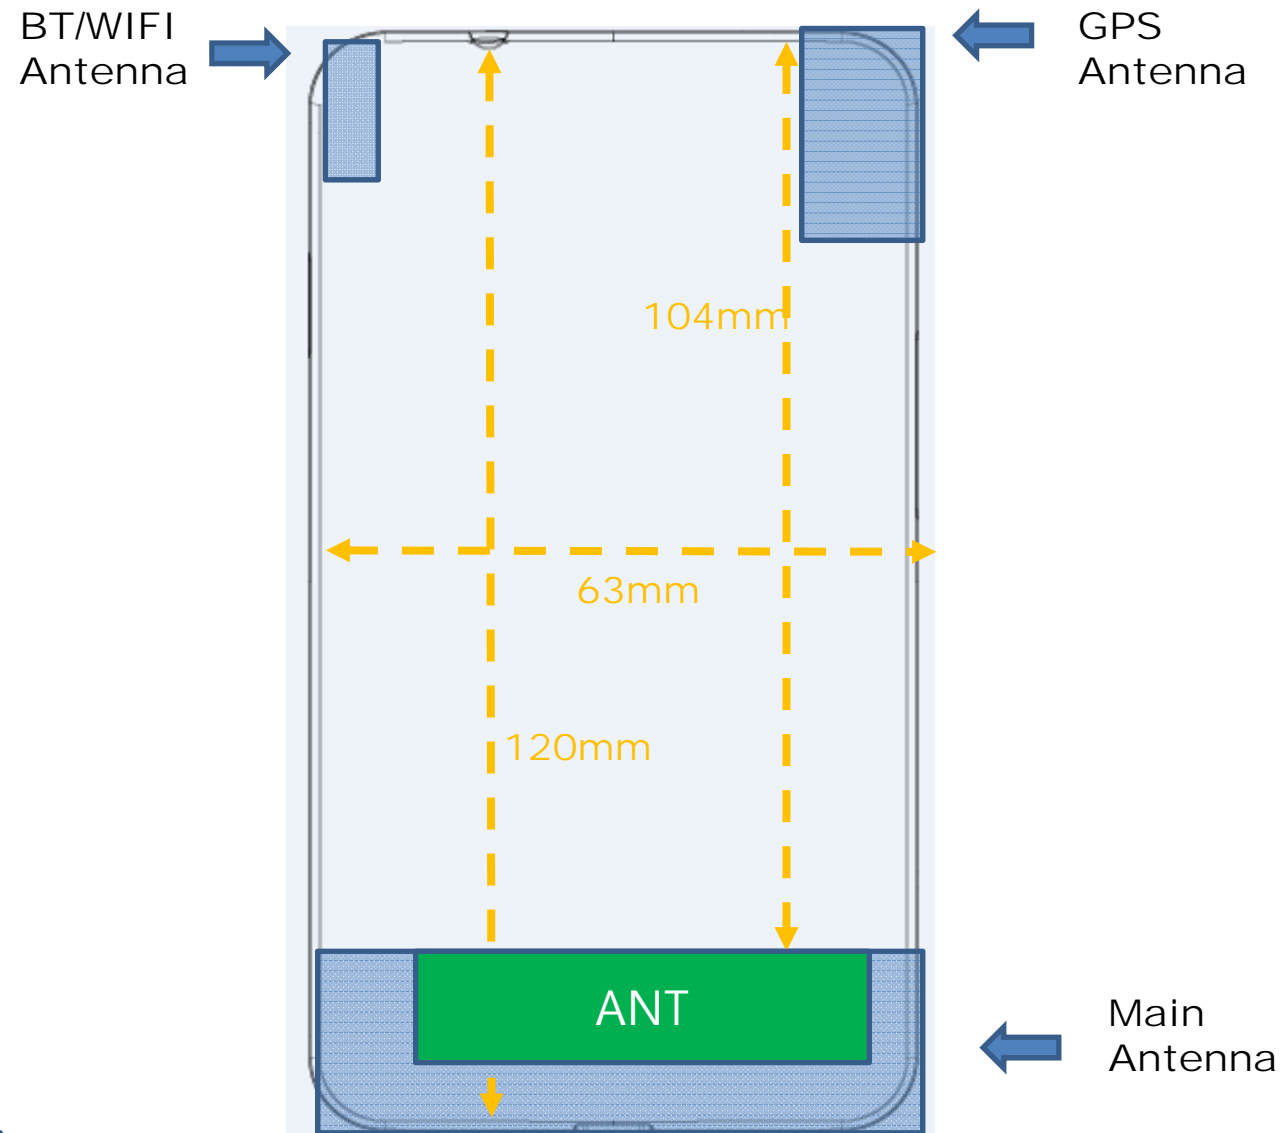

FCC Approval

Antenna location & Distance

FCC ID: A3LSMZ130H

Model: SM-Z130H/DS

Date: 2014.10.27

<Antenna Location>

BT/WIFI
Antenna

GPS
Antenna

Main
Antenna

Rear View

<Distance between Main antenna and Bluetooth Antenna>

Rear View

<Distance between Bluetooth antenna and edge>

Rear View

<Distance between Main antenna and edge>

Rear View

BT/WIFI
Antenna
Pattern