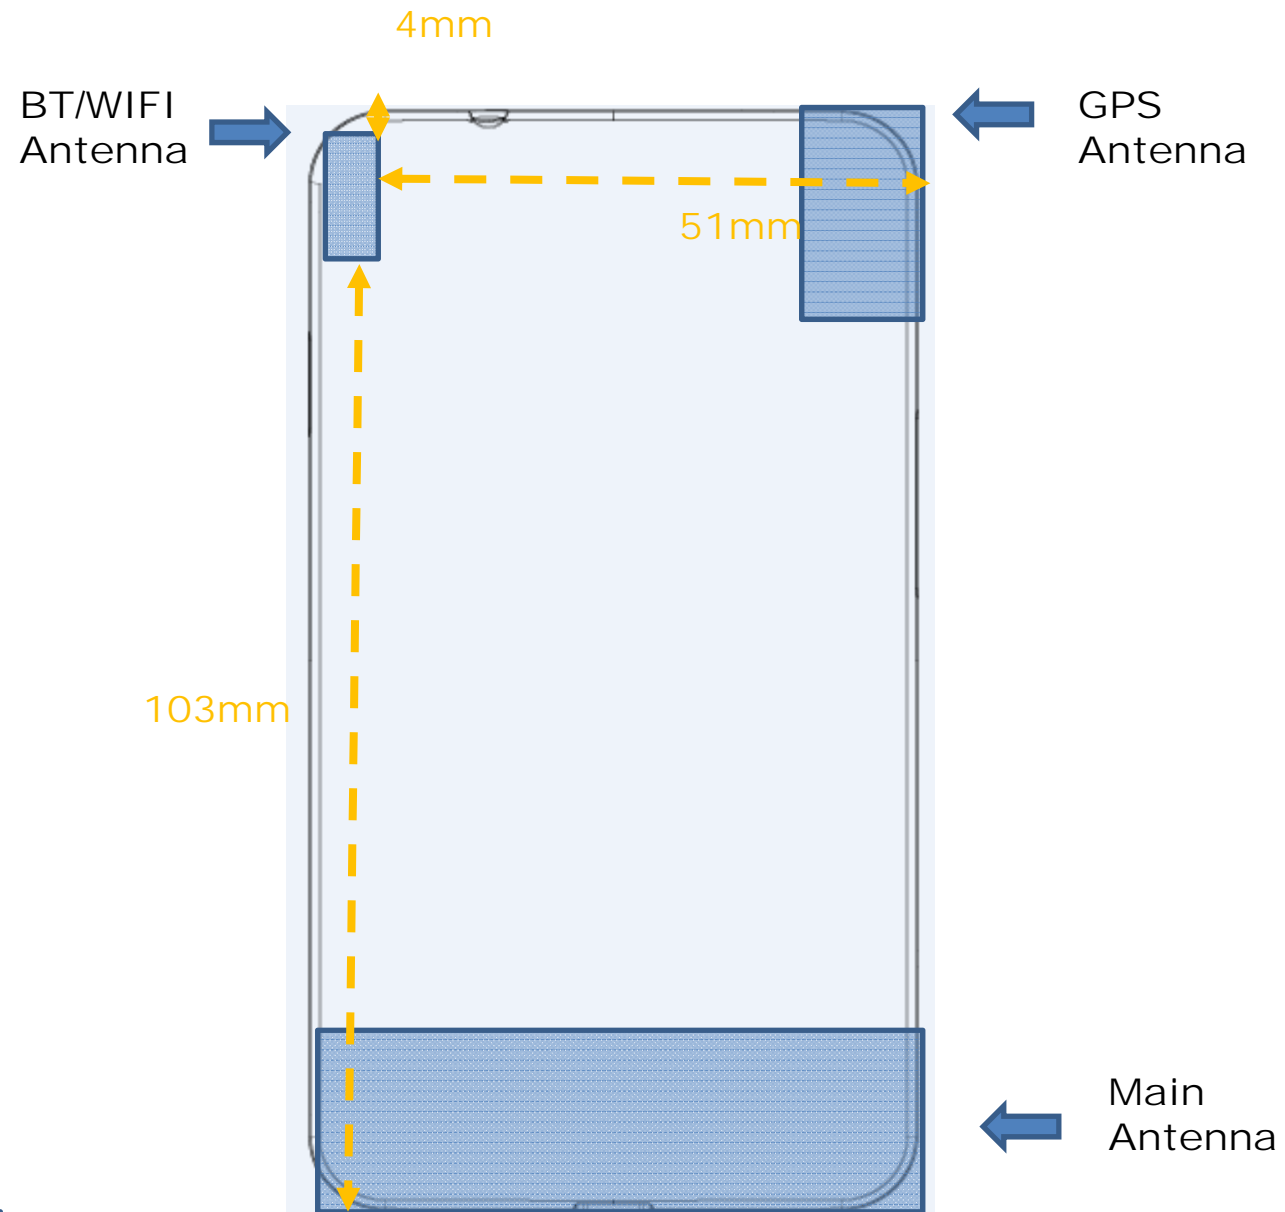

FCC Approval

Antenna location & Distance

FCC ID: A3LSMZ130H

Model: SM-Z130H/DS

Date: 2014.10.27

<Antenna Location>

BT/WIFI
Antenna

GPS
Antenna

Main
Antenna

Rear View

<Distance between Main antenna and Bluetooth Antenna>

Rear View

<Distance between Bluetooth antenna and edge>

Rear View

<Distance between Main antenna and edge>

Rear View

BT/WIFI
Antenna
Pattern