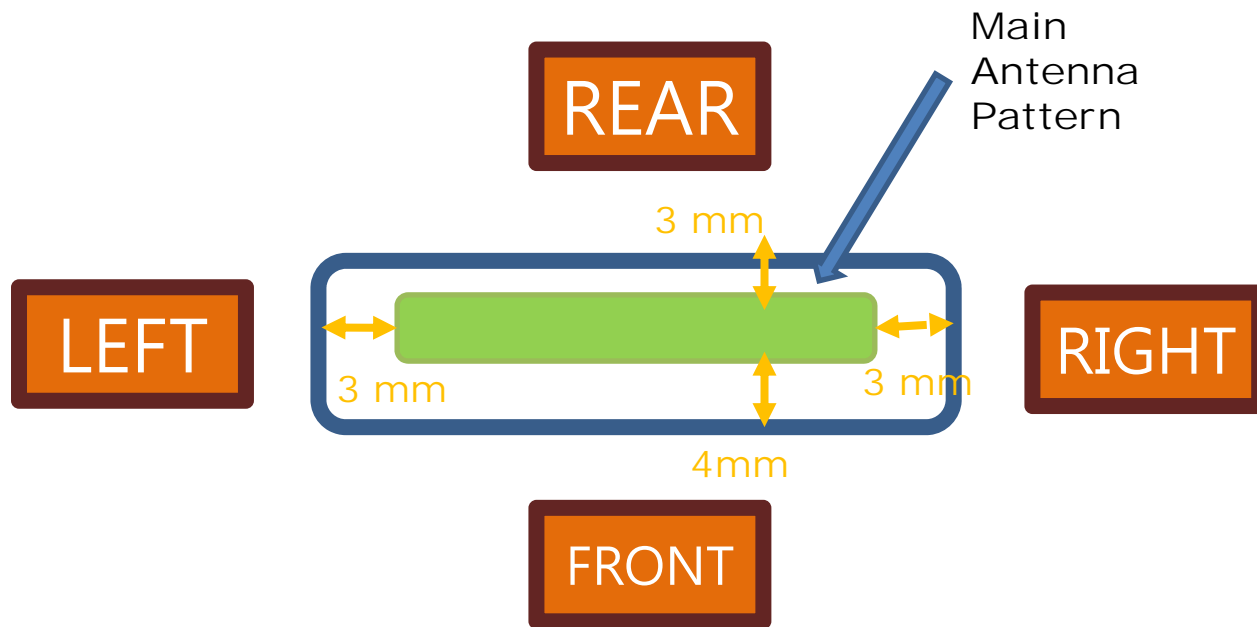

FCC Approval

Antenna location & Distance

FCC ID: A3LSMZ130H

Model: SM-Z130H/DS

Date: 2014.10.27

<Antenna Location>

BT/WIFI
Antenna

GPS
Antenna

Main
Antenna

Rear View

<Distance between Main antenna and Bluetooth Antenna>

Rear View

<Distance between Bluetooth antenna and edge>

Rear View

<Distance between Main antenna and edge>

Rear View

BT/WIFI
Antenna
Pattern