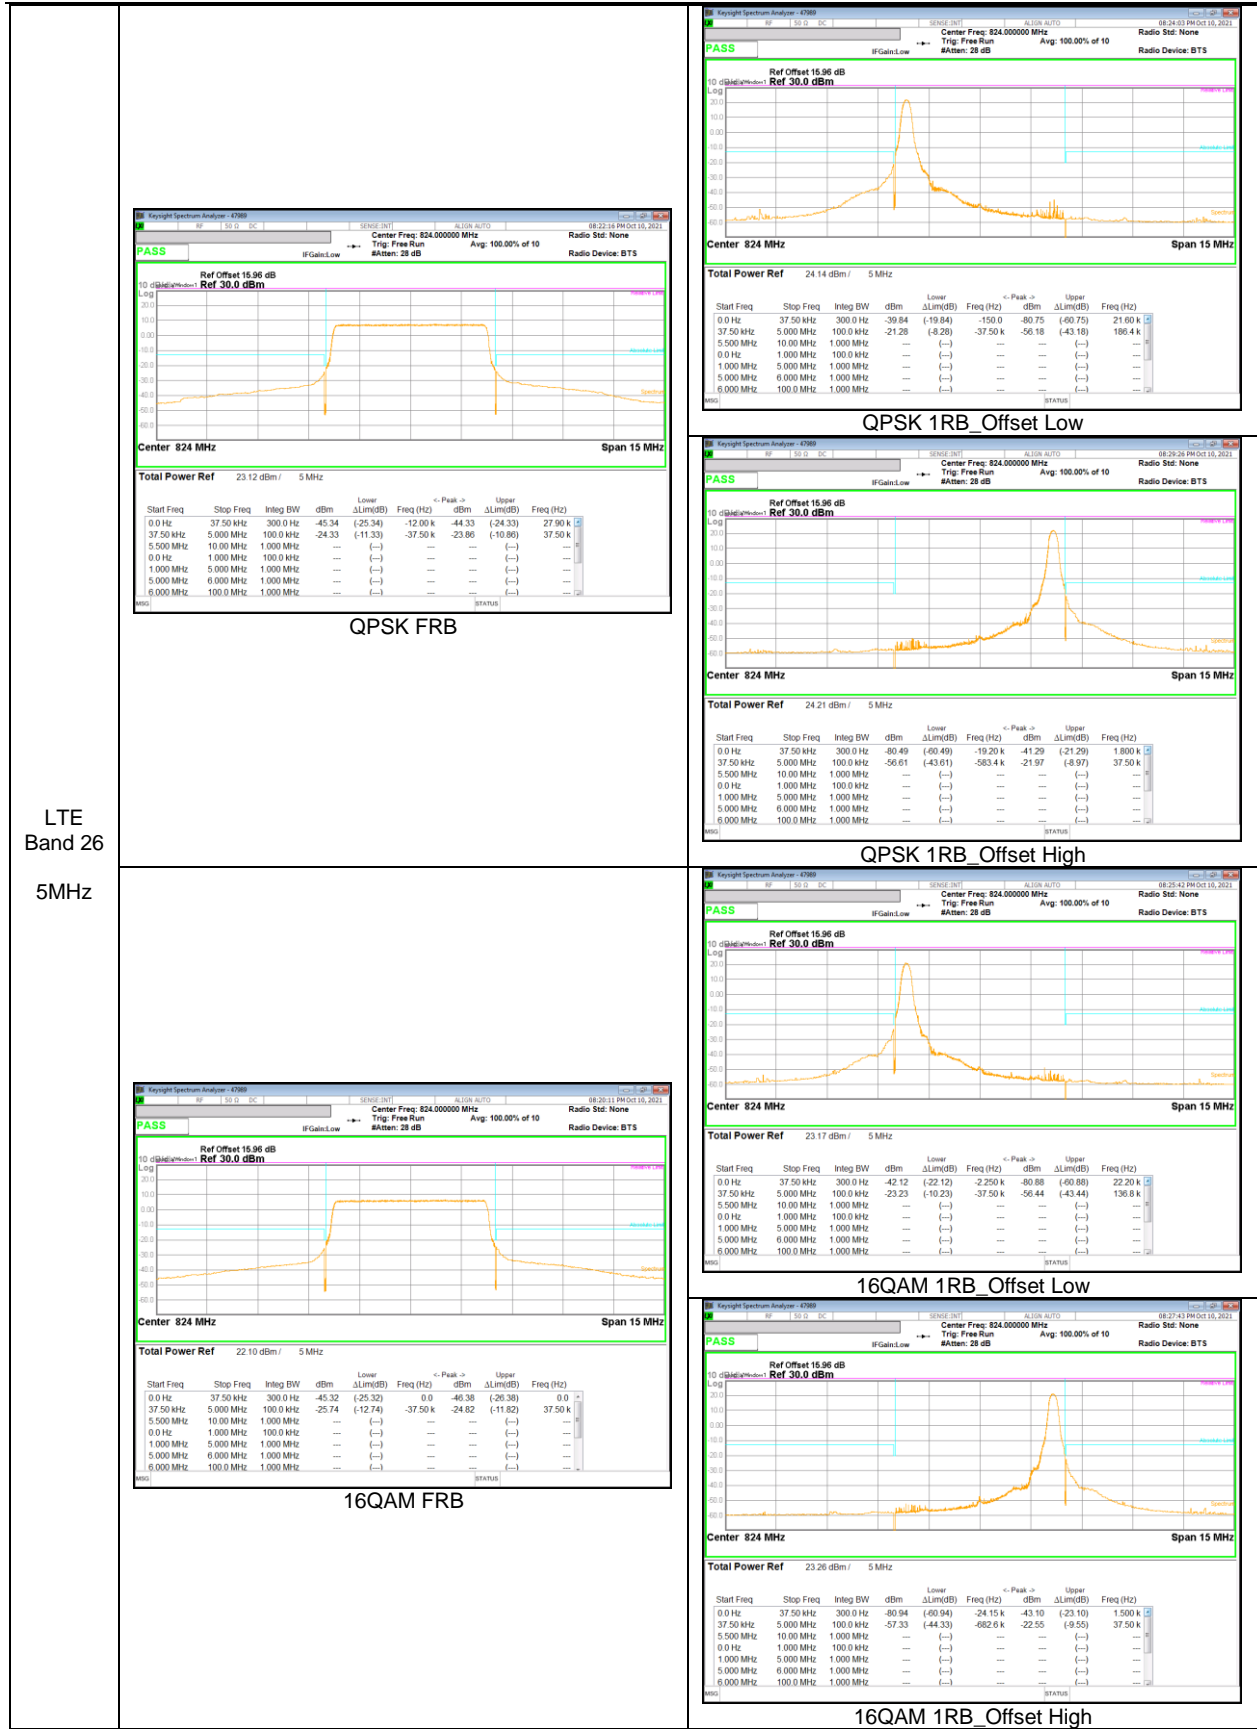

LTE
 Band 26
 10MHz

LTE Band 26 (Straddle)

LTE
 Band 26
 15MHz

LTE Band 41 (PC2)