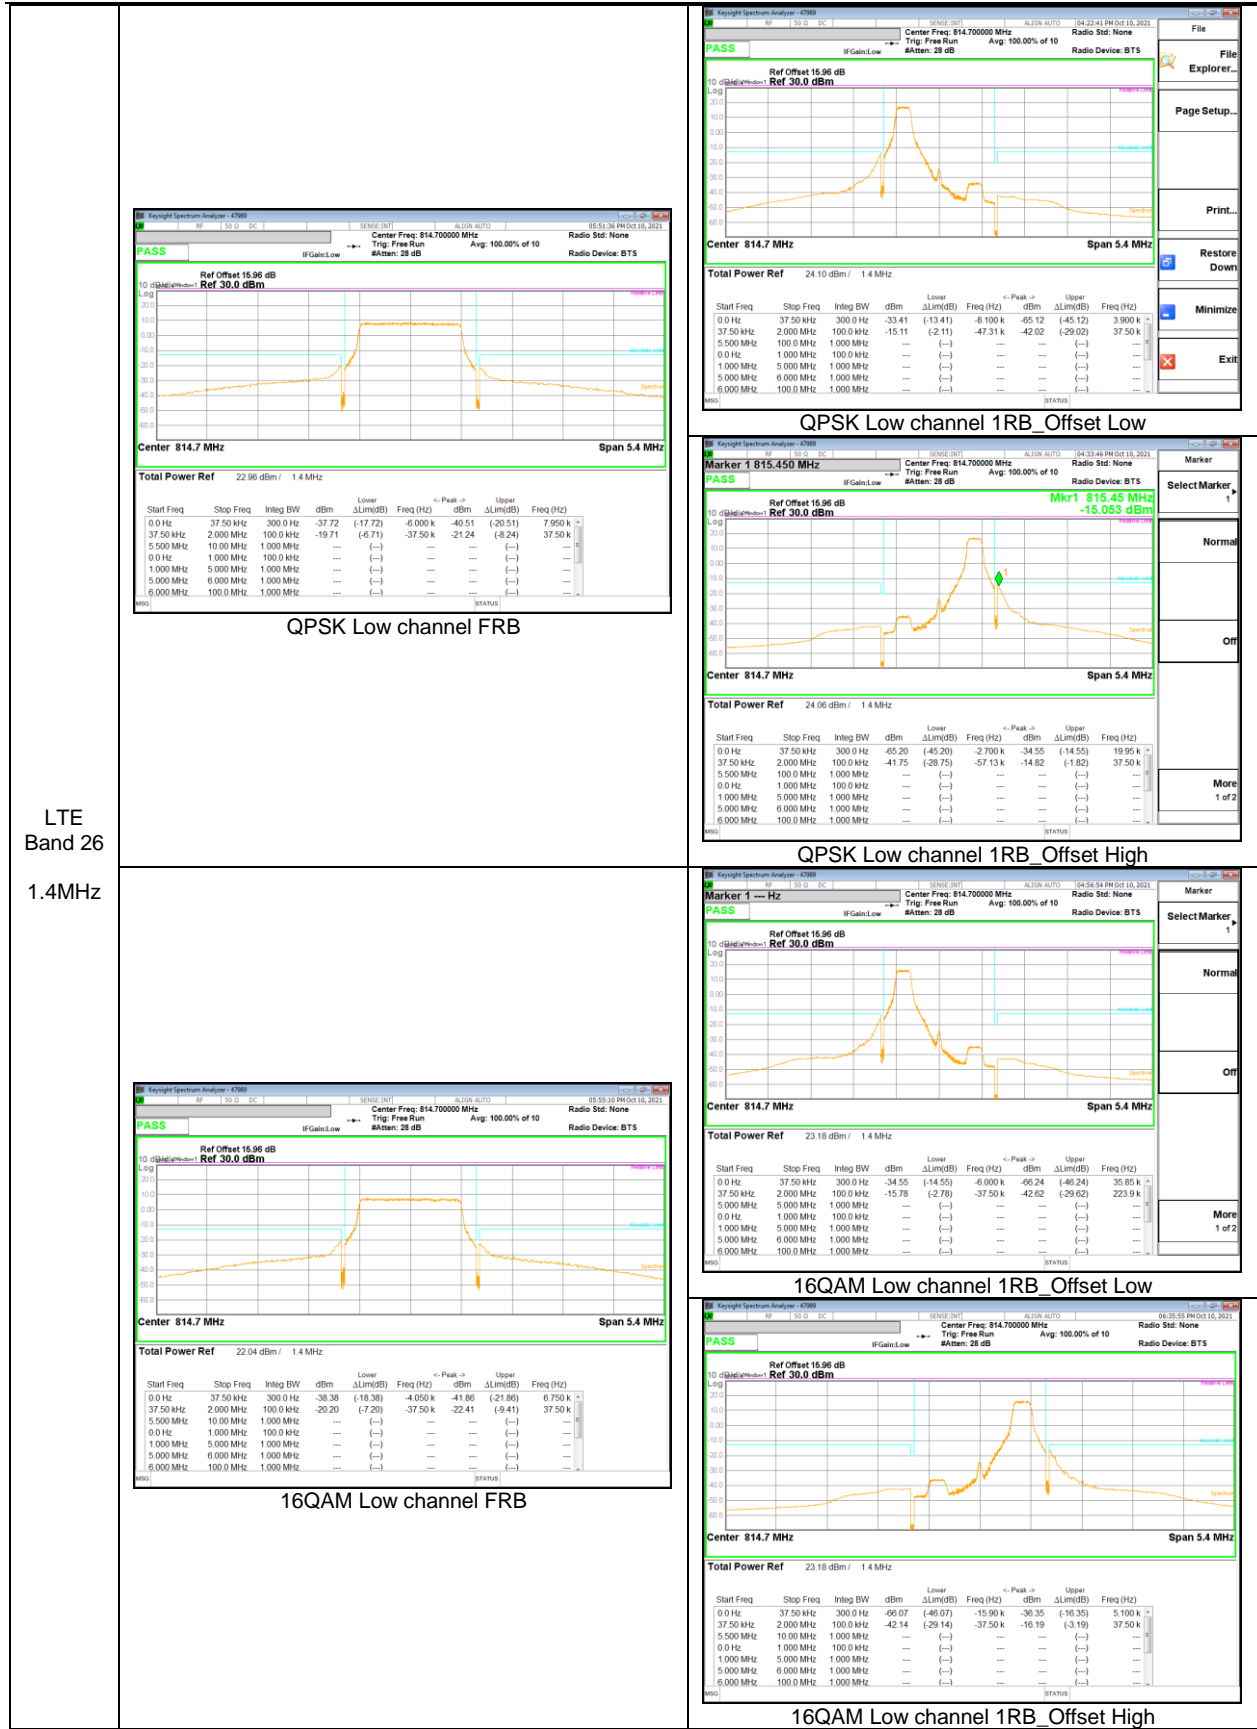

LTE
 Band 26
 10MHz

LTE Band 26 (Straddle)

LTE
 Band 26
 15MHz

LTE Band 41 (PC2)