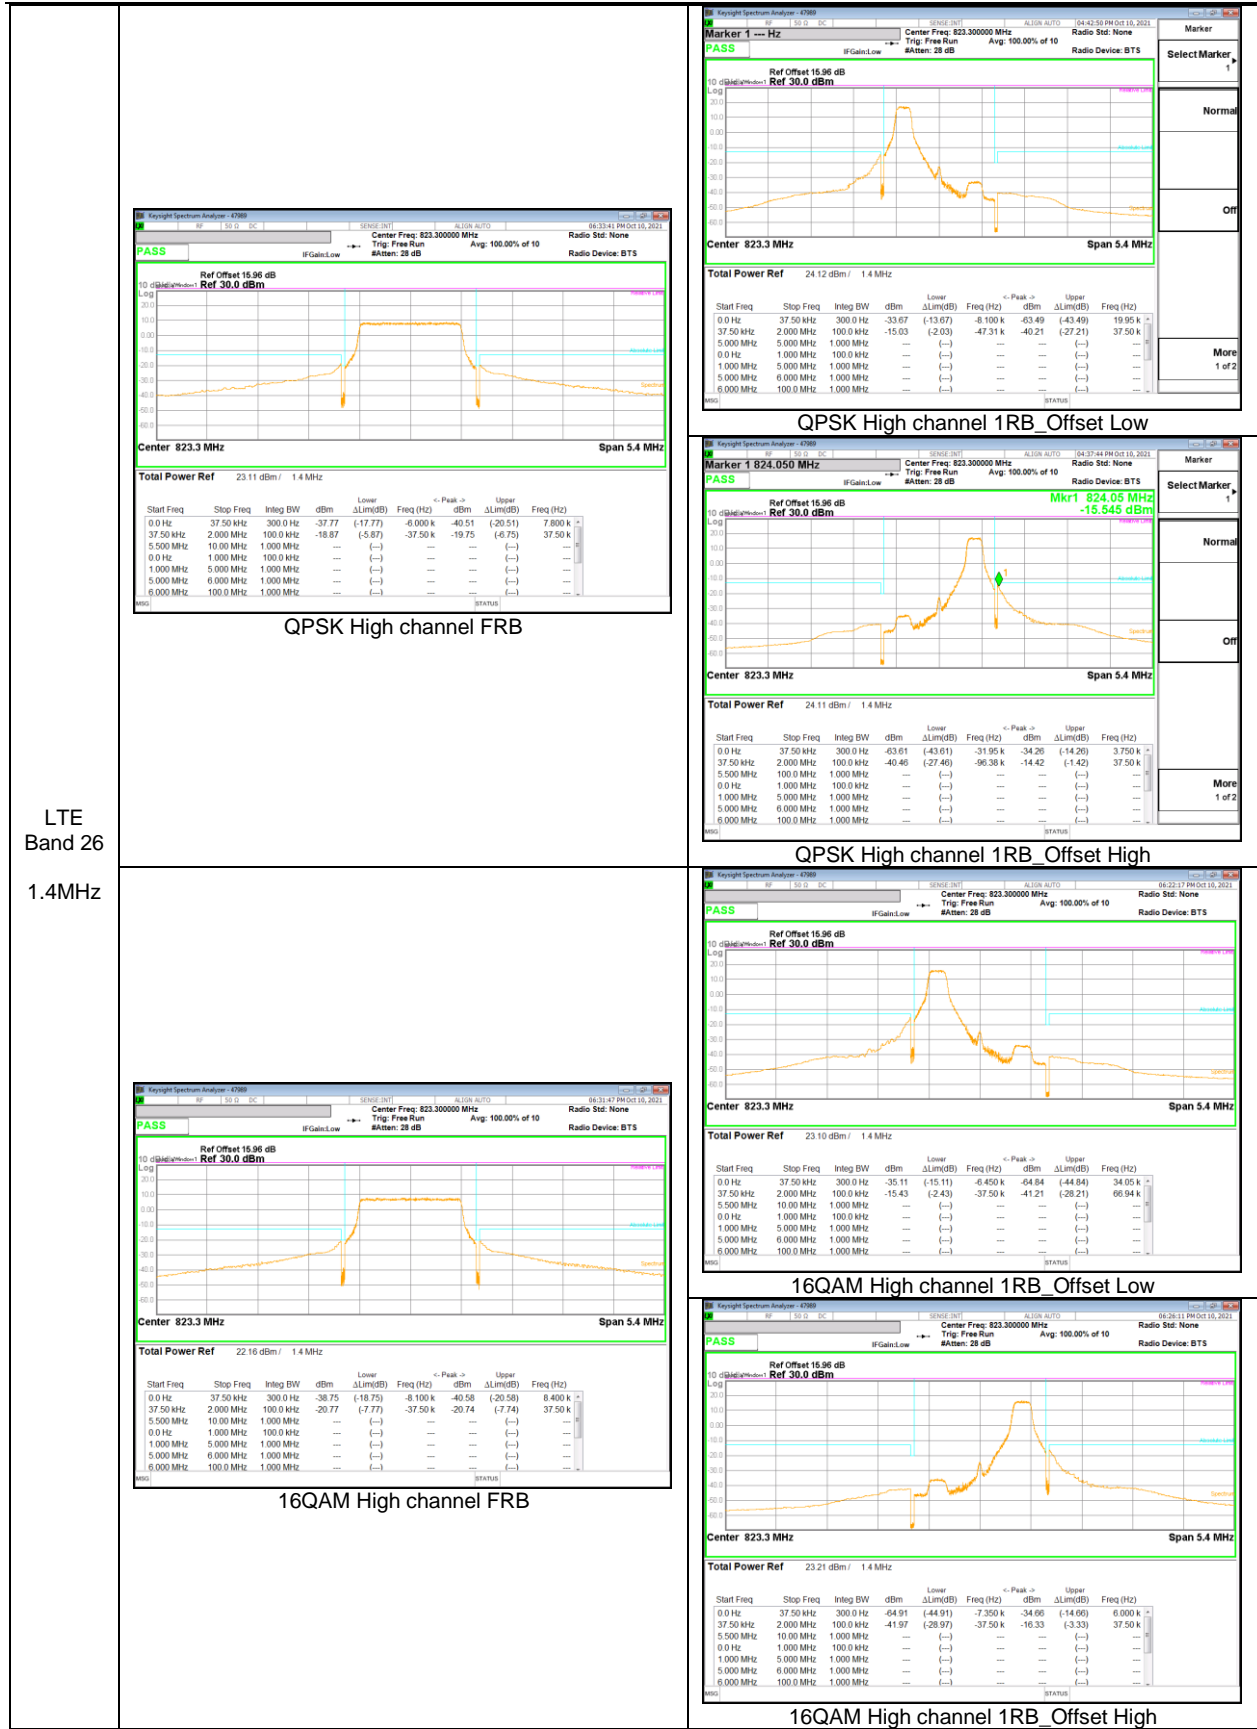

LTE
 Band 26
 10MHz

LTE Band 26 (Straddle)

LTE
 Band 26
 15MHz

LTE Band 41 (PC2)