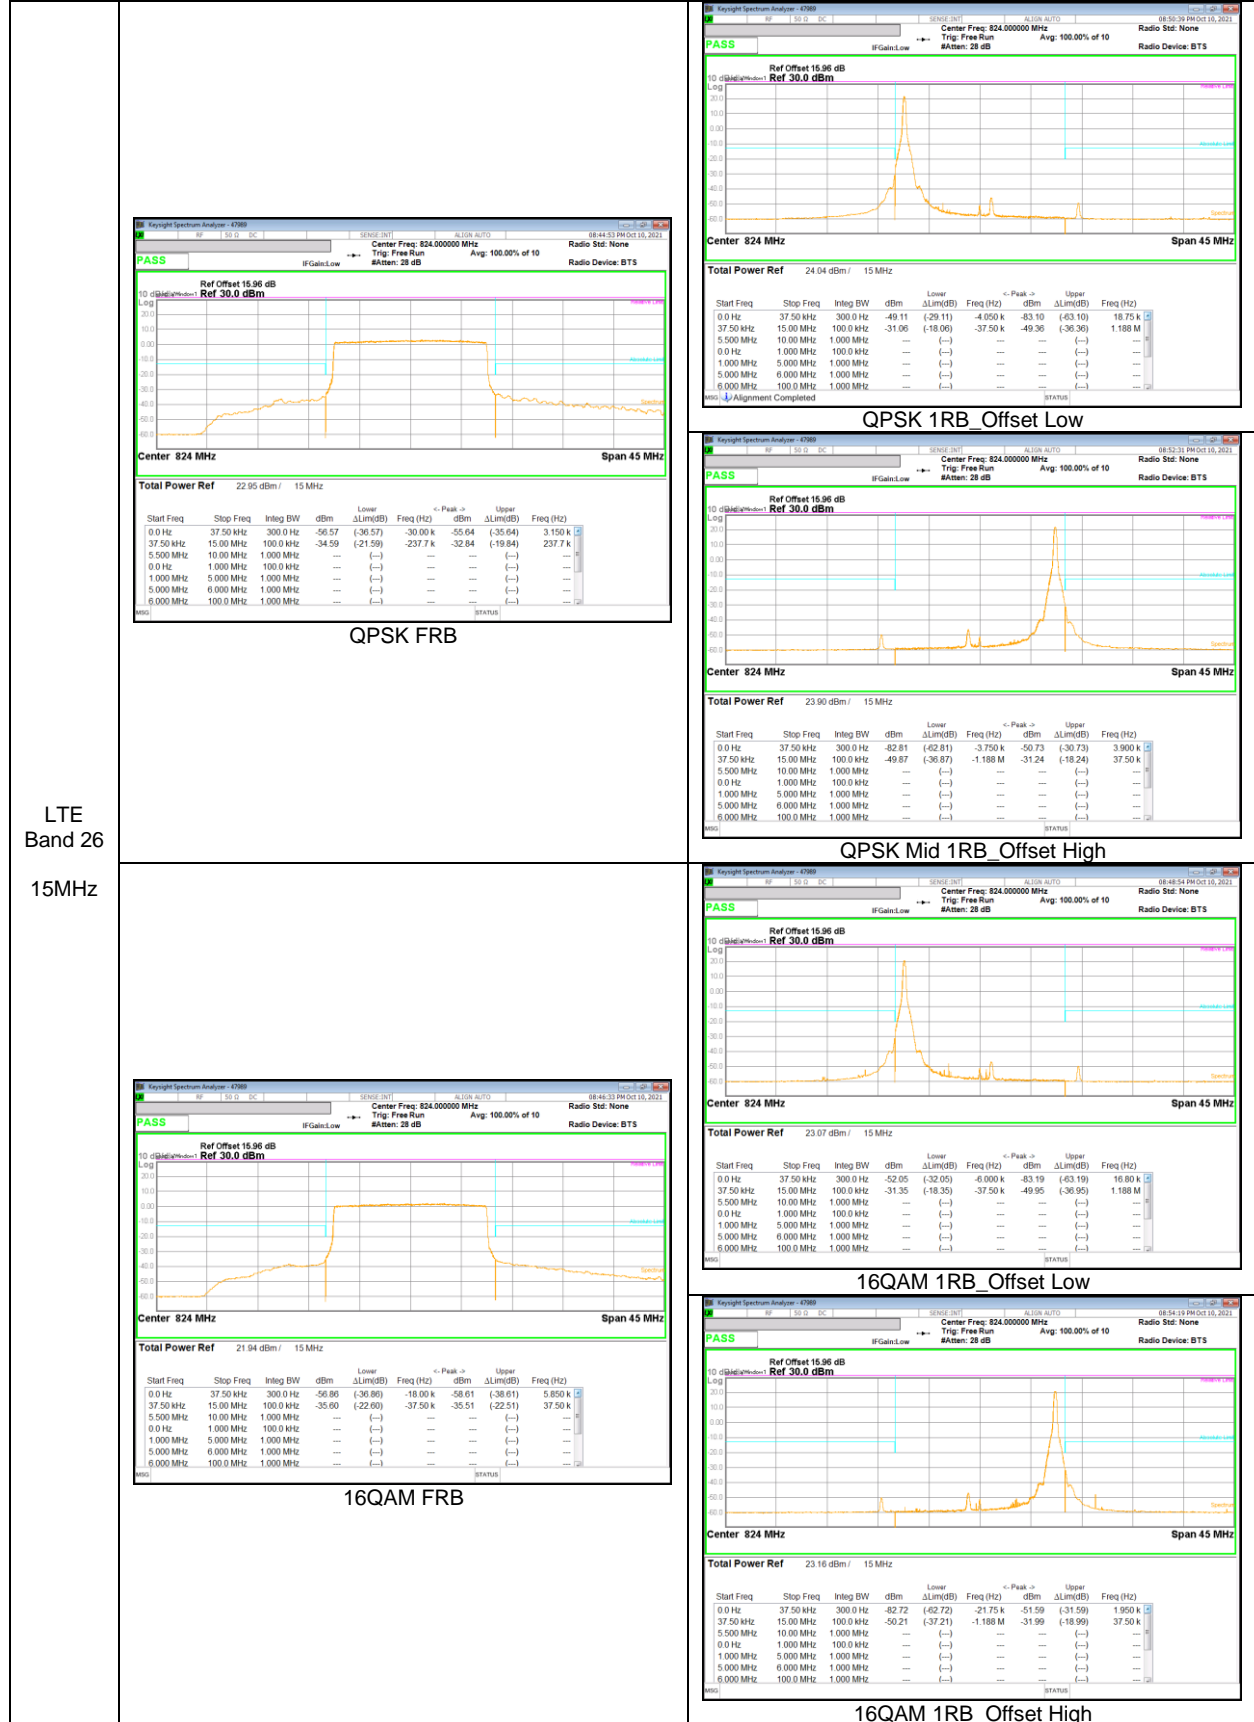

LTE
 Band 26
 10MHz

LTE Band 26 (Straddle)

LTE
 Band 26
 15MHz

LTE Band 41 (PC2)