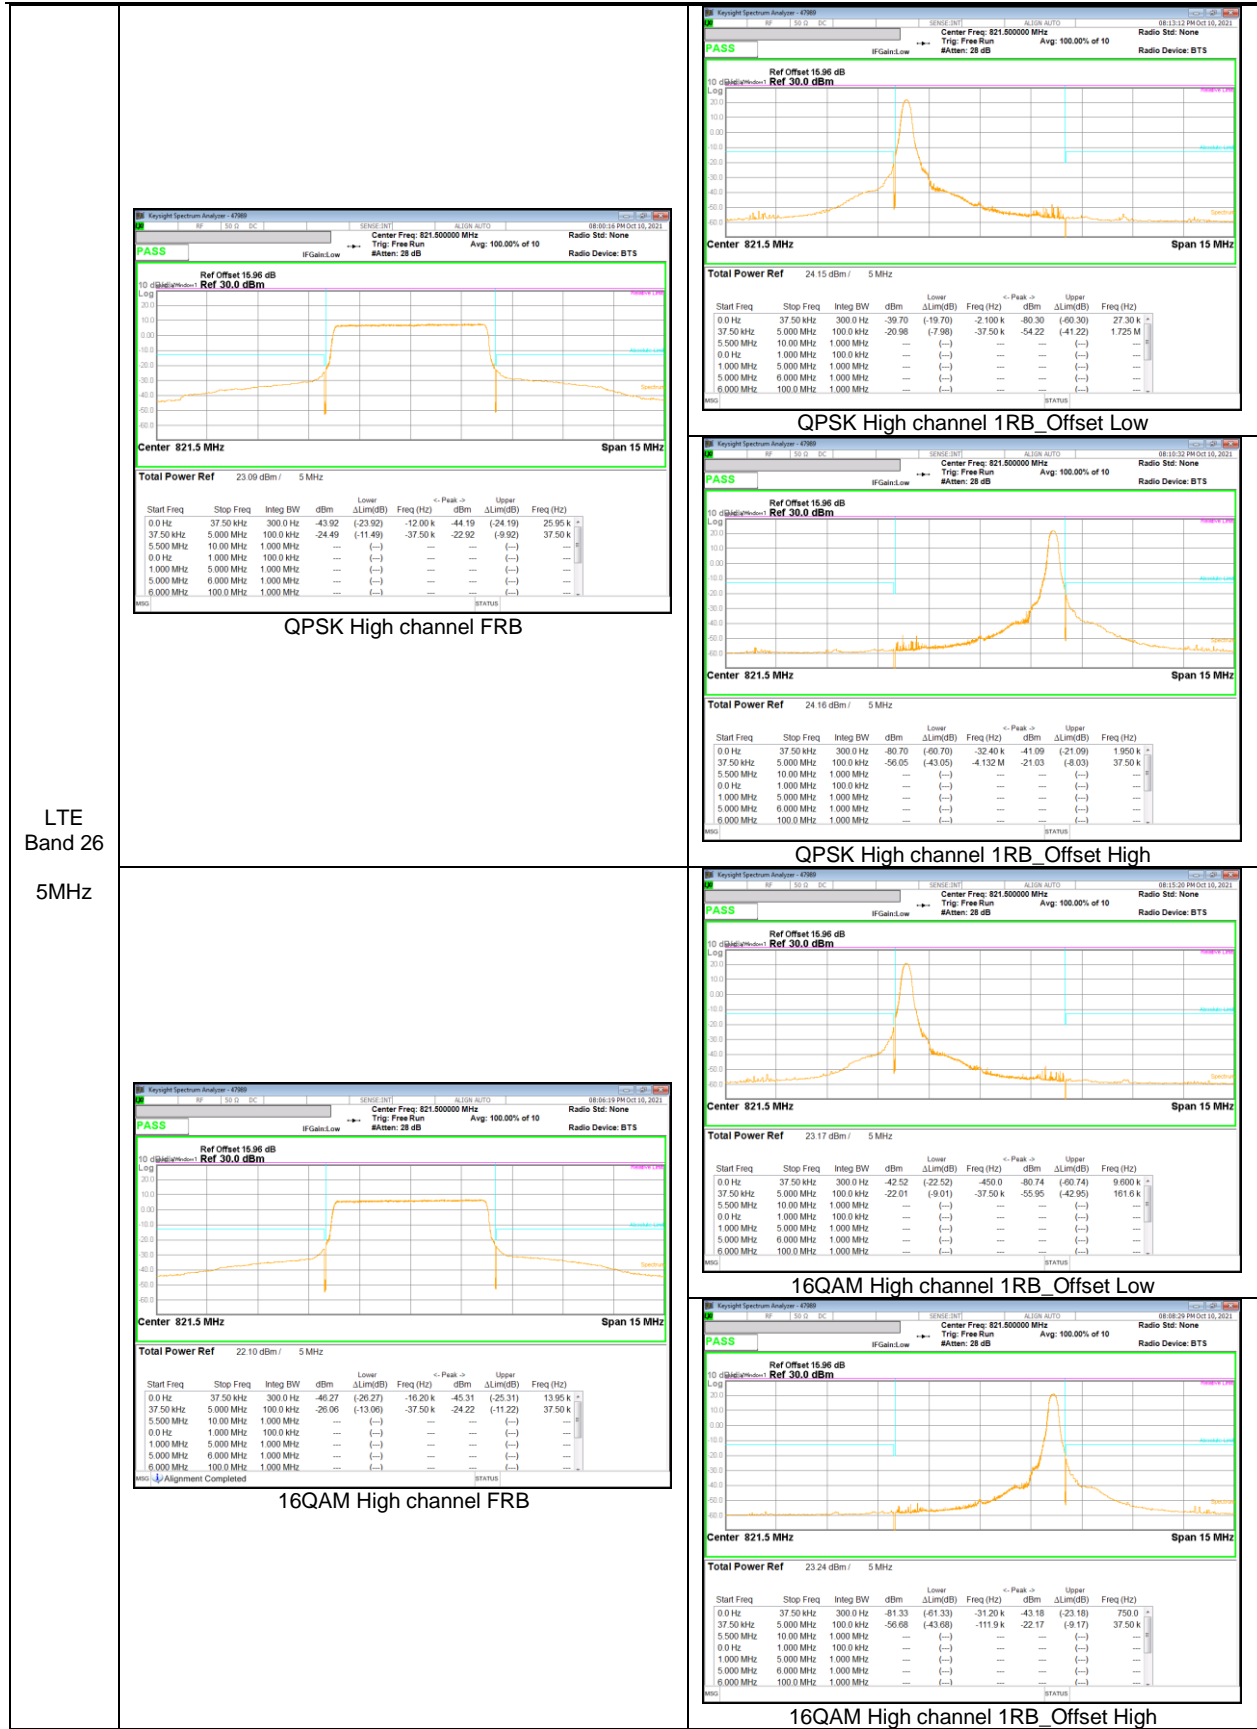

LTE
 Band 26
 10MHz

LTE Band 26 (Straddle)

LTE
 Band 26
 15MHz

LTE Band 41 (PC2)