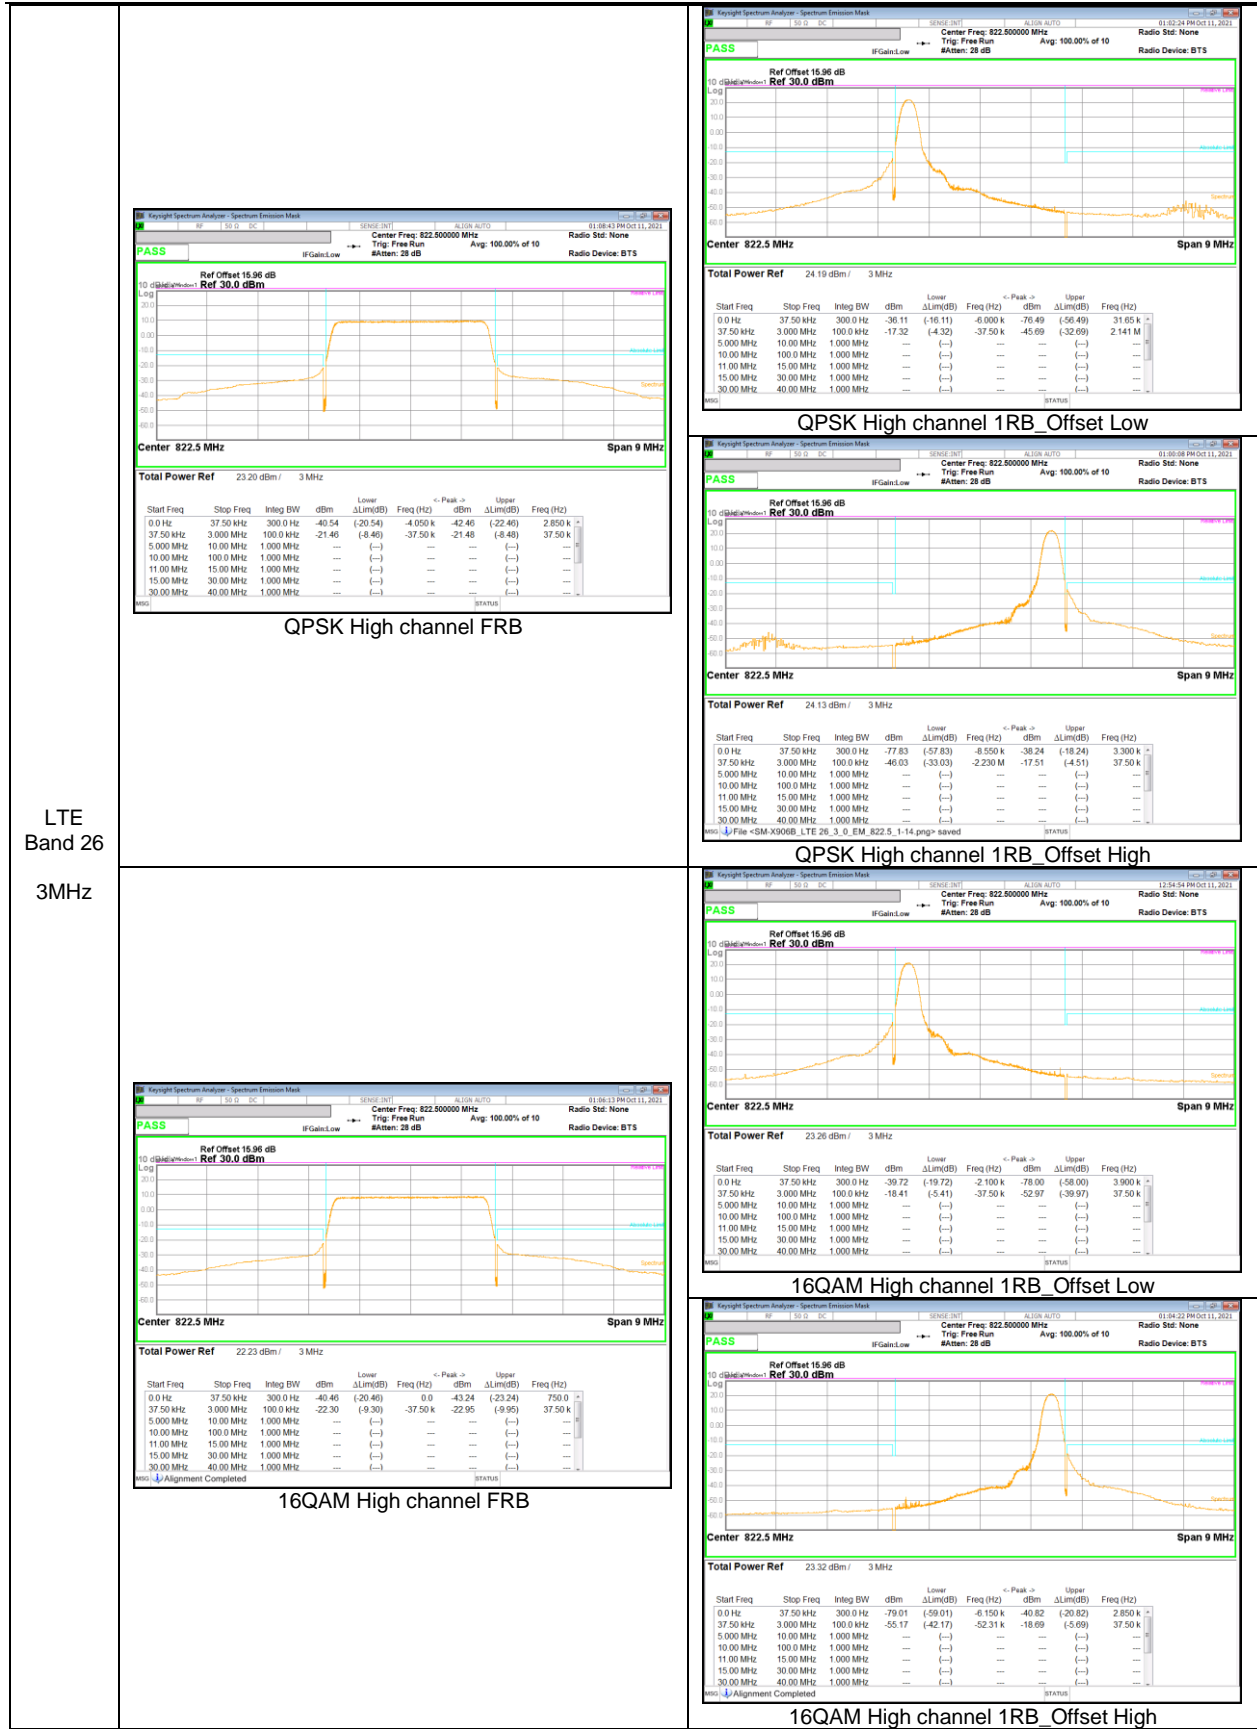

LTE
 Band 26
 10MHz

LTE Band 26 (Straddle)

LTE
 Band 26
 15MHz

LTE Band 41 (PC2)