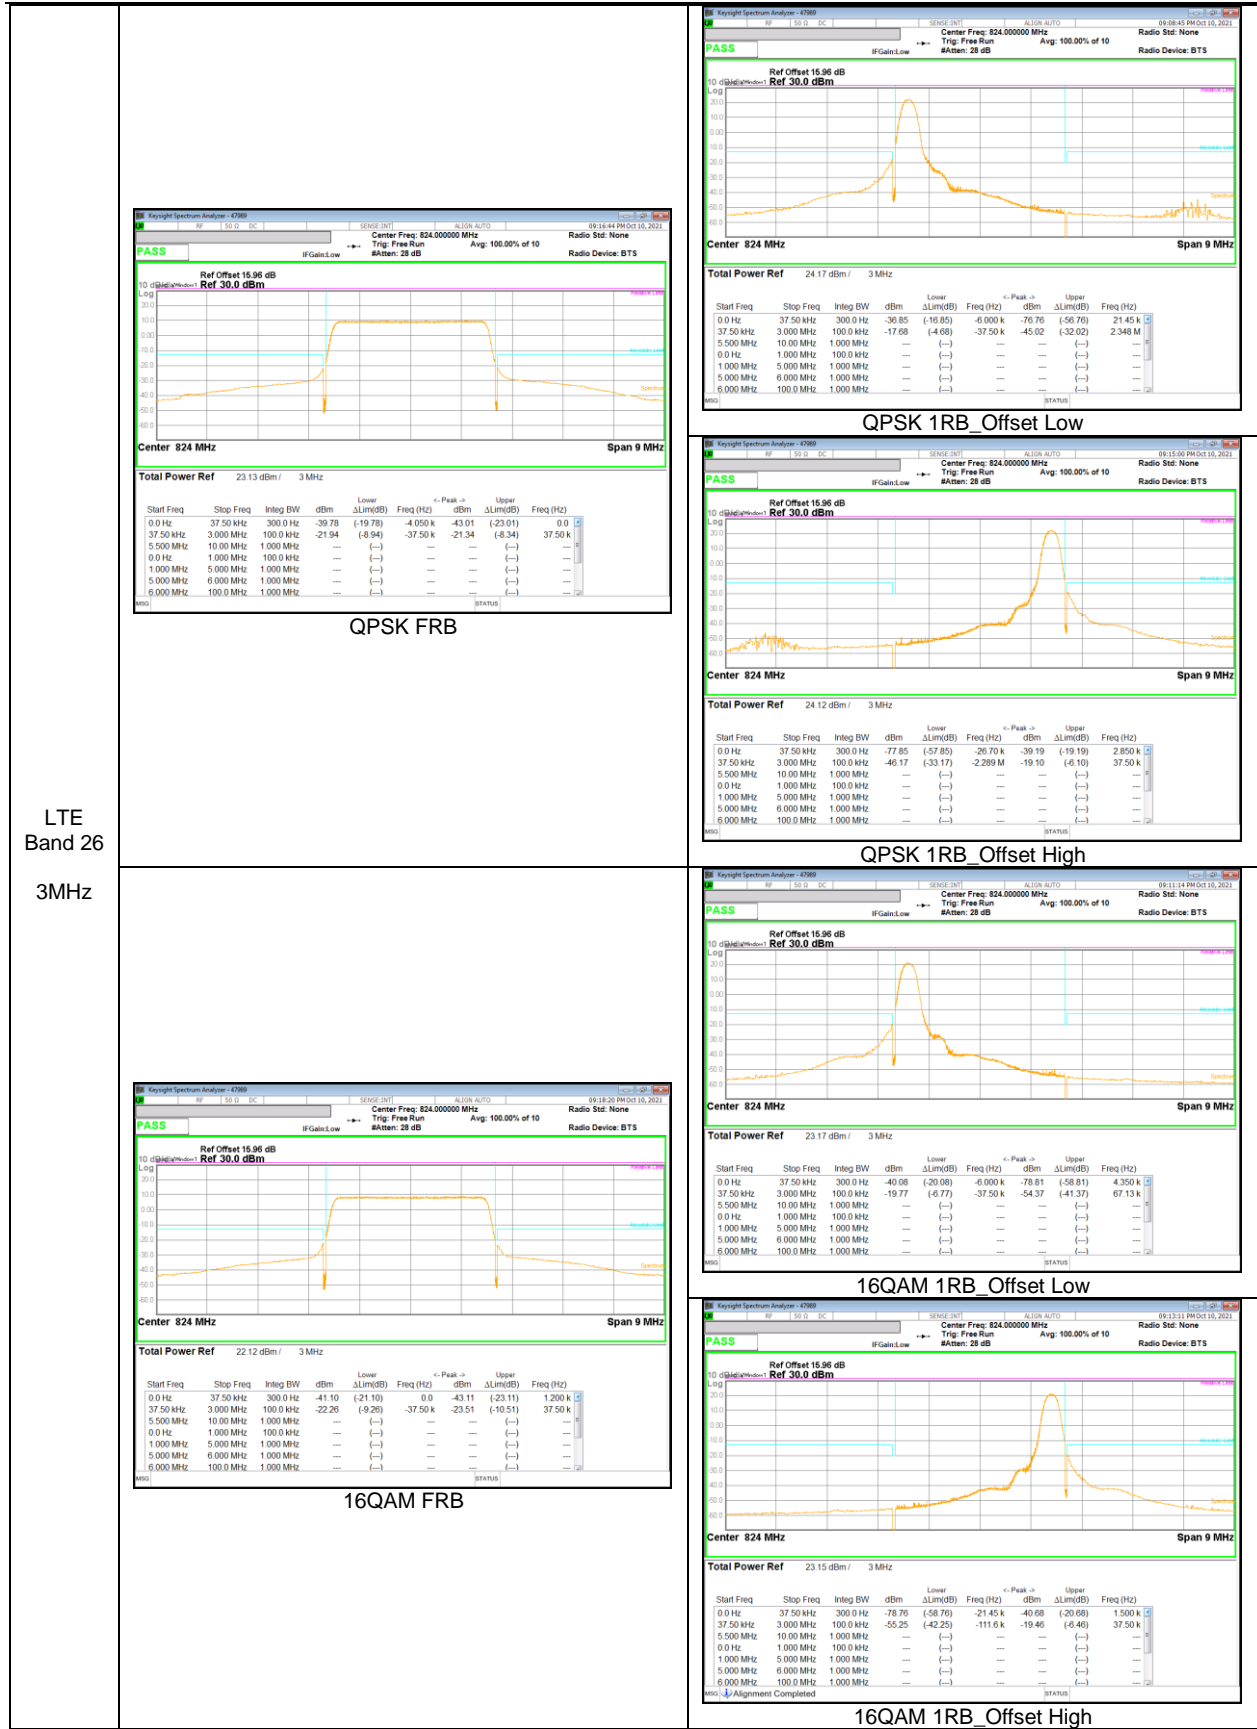

LTE
 Band 26
 10MHz

LTE Band 26 (Straddle)

LTE
 Band 26
 15MHz

LTE Band 41 (PC2)