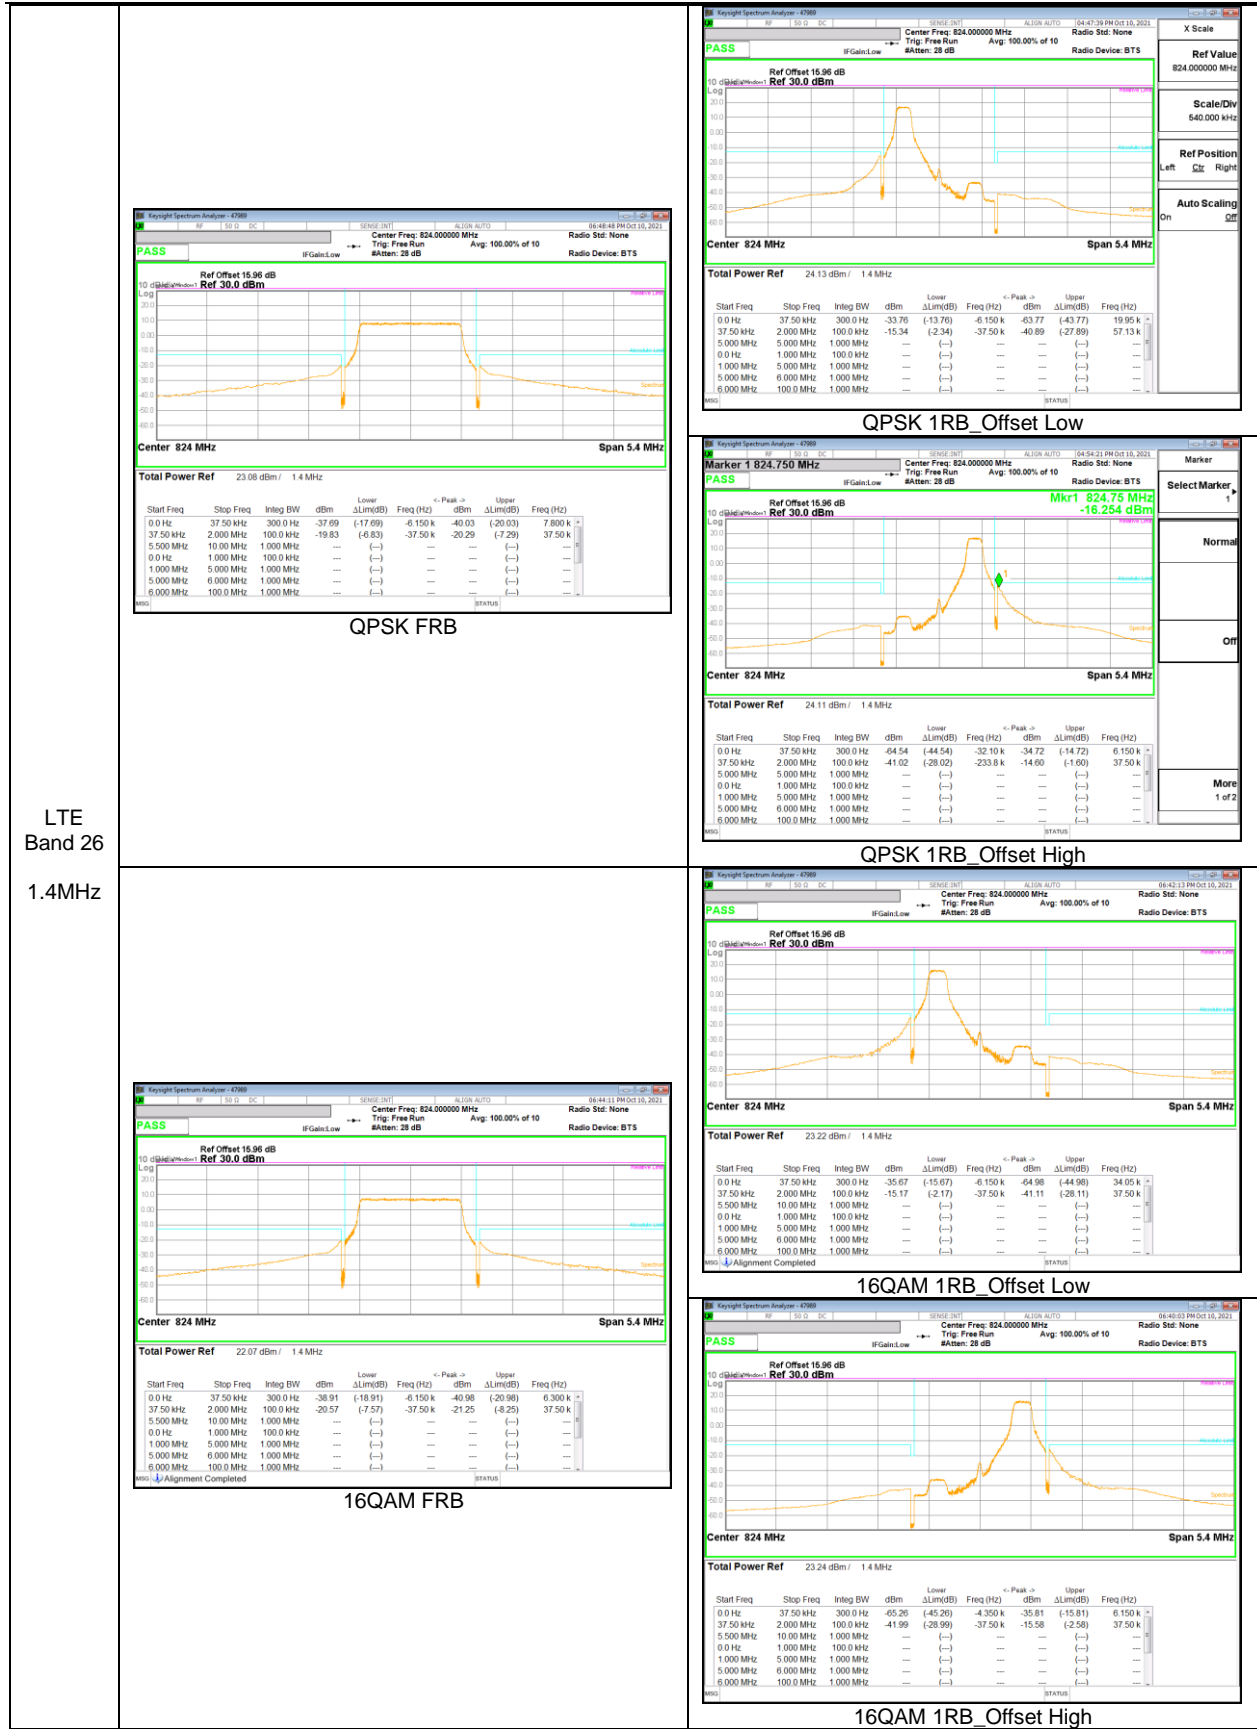

LTE
 Band 26
 10MHz

LTE Band 26 (Straddle)

LTE
 Band 26
 15MHz

LTE Band 41 (PC2)