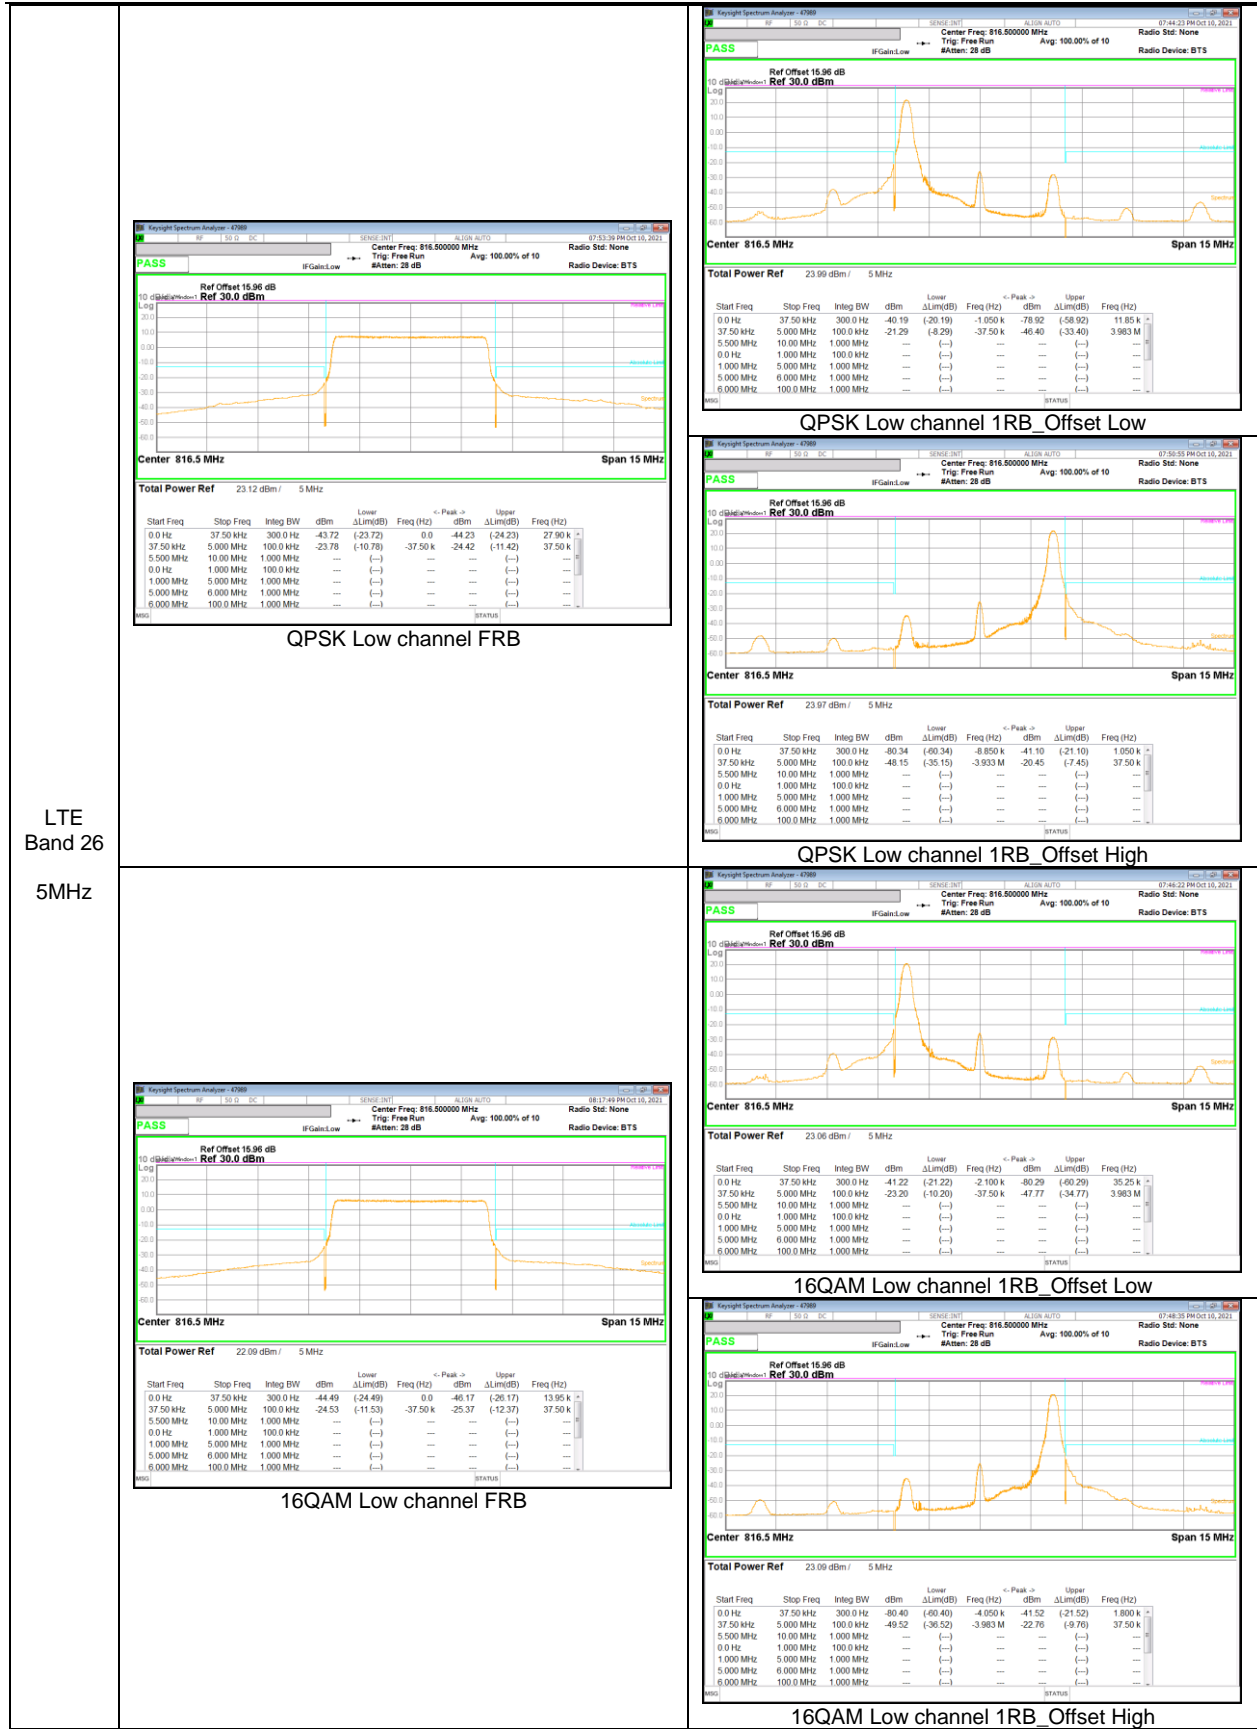

LTE
 Band 26
 10MHz

LTE Band 26 (Straddle)

LTE
 Band 26
 15MHz

LTE Band 41 (PC2)