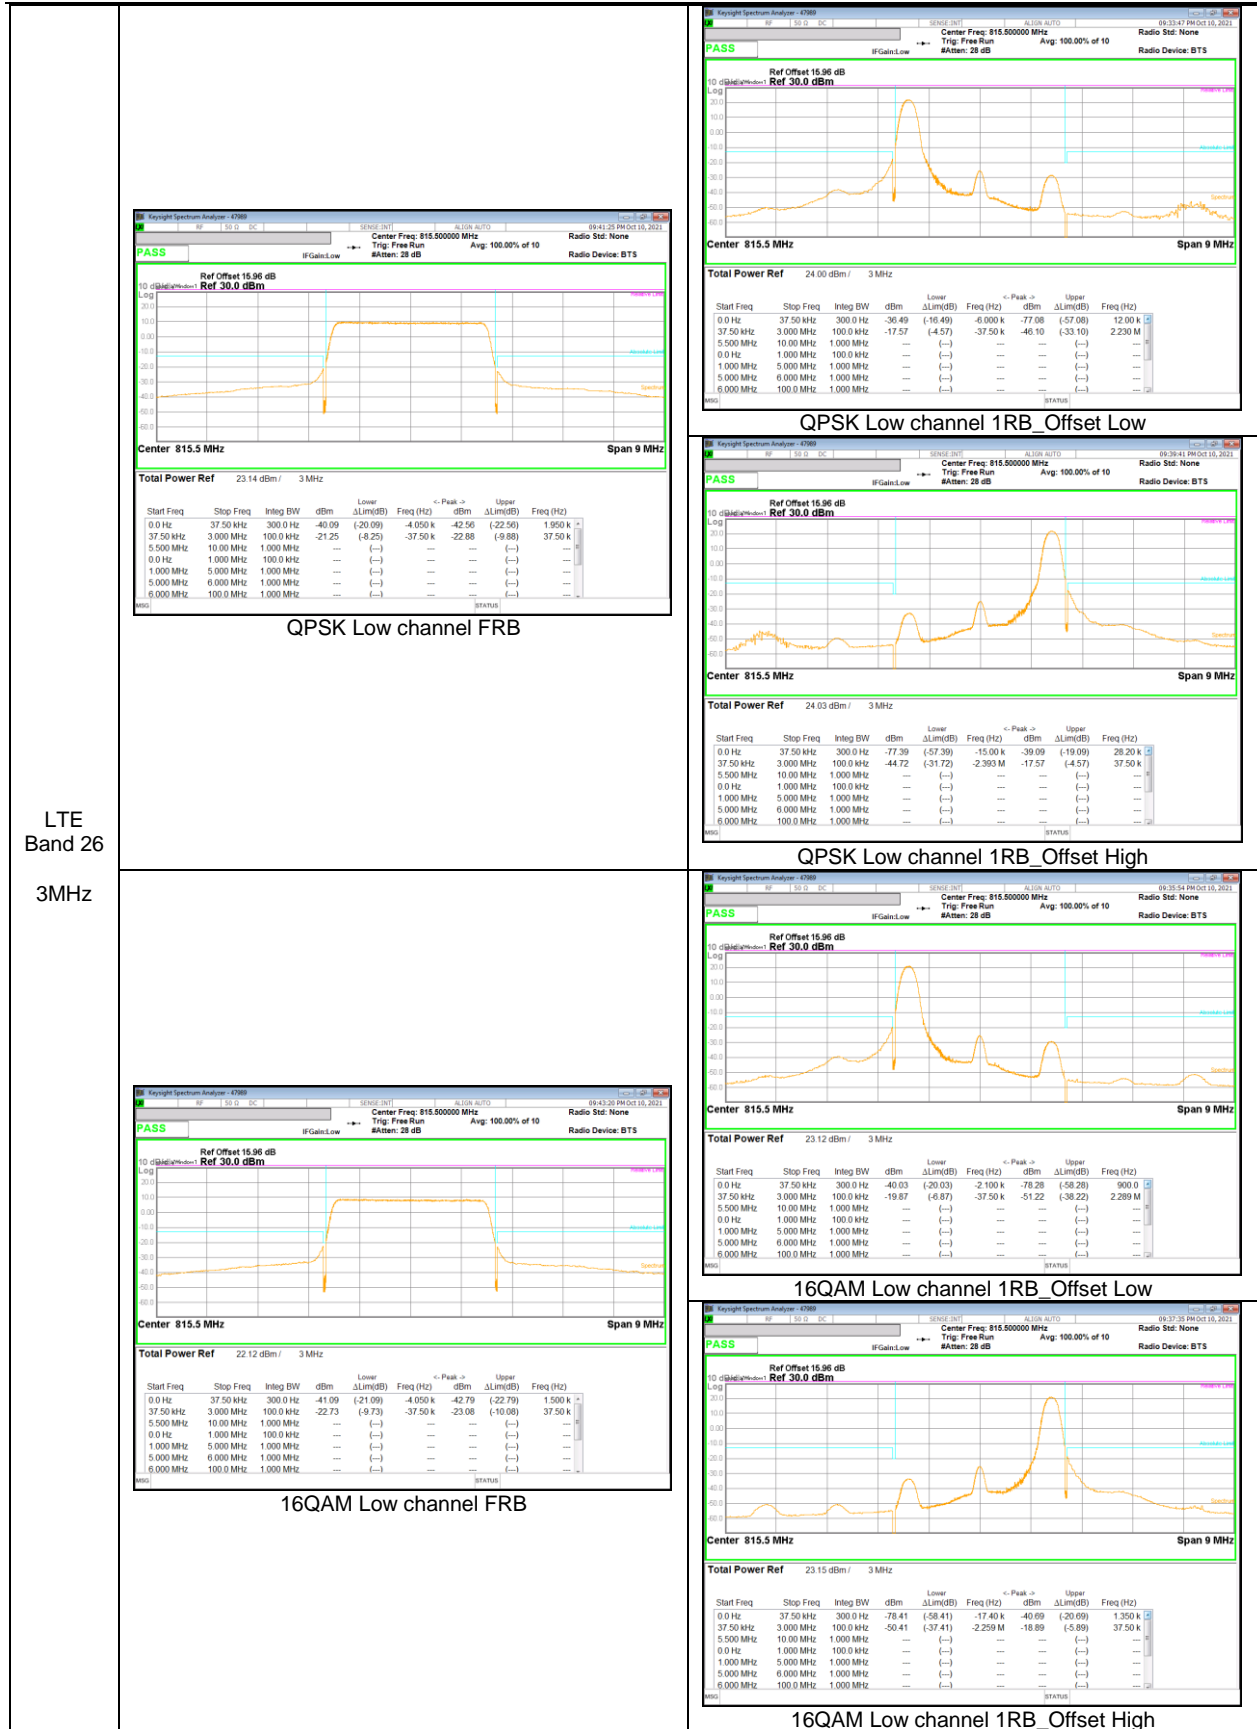

LTE
 Band 26
 10MHz

LTE Band 26 (Straddle)

LTE
 Band 26
 15MHz

LTE Band 41 (PC2)