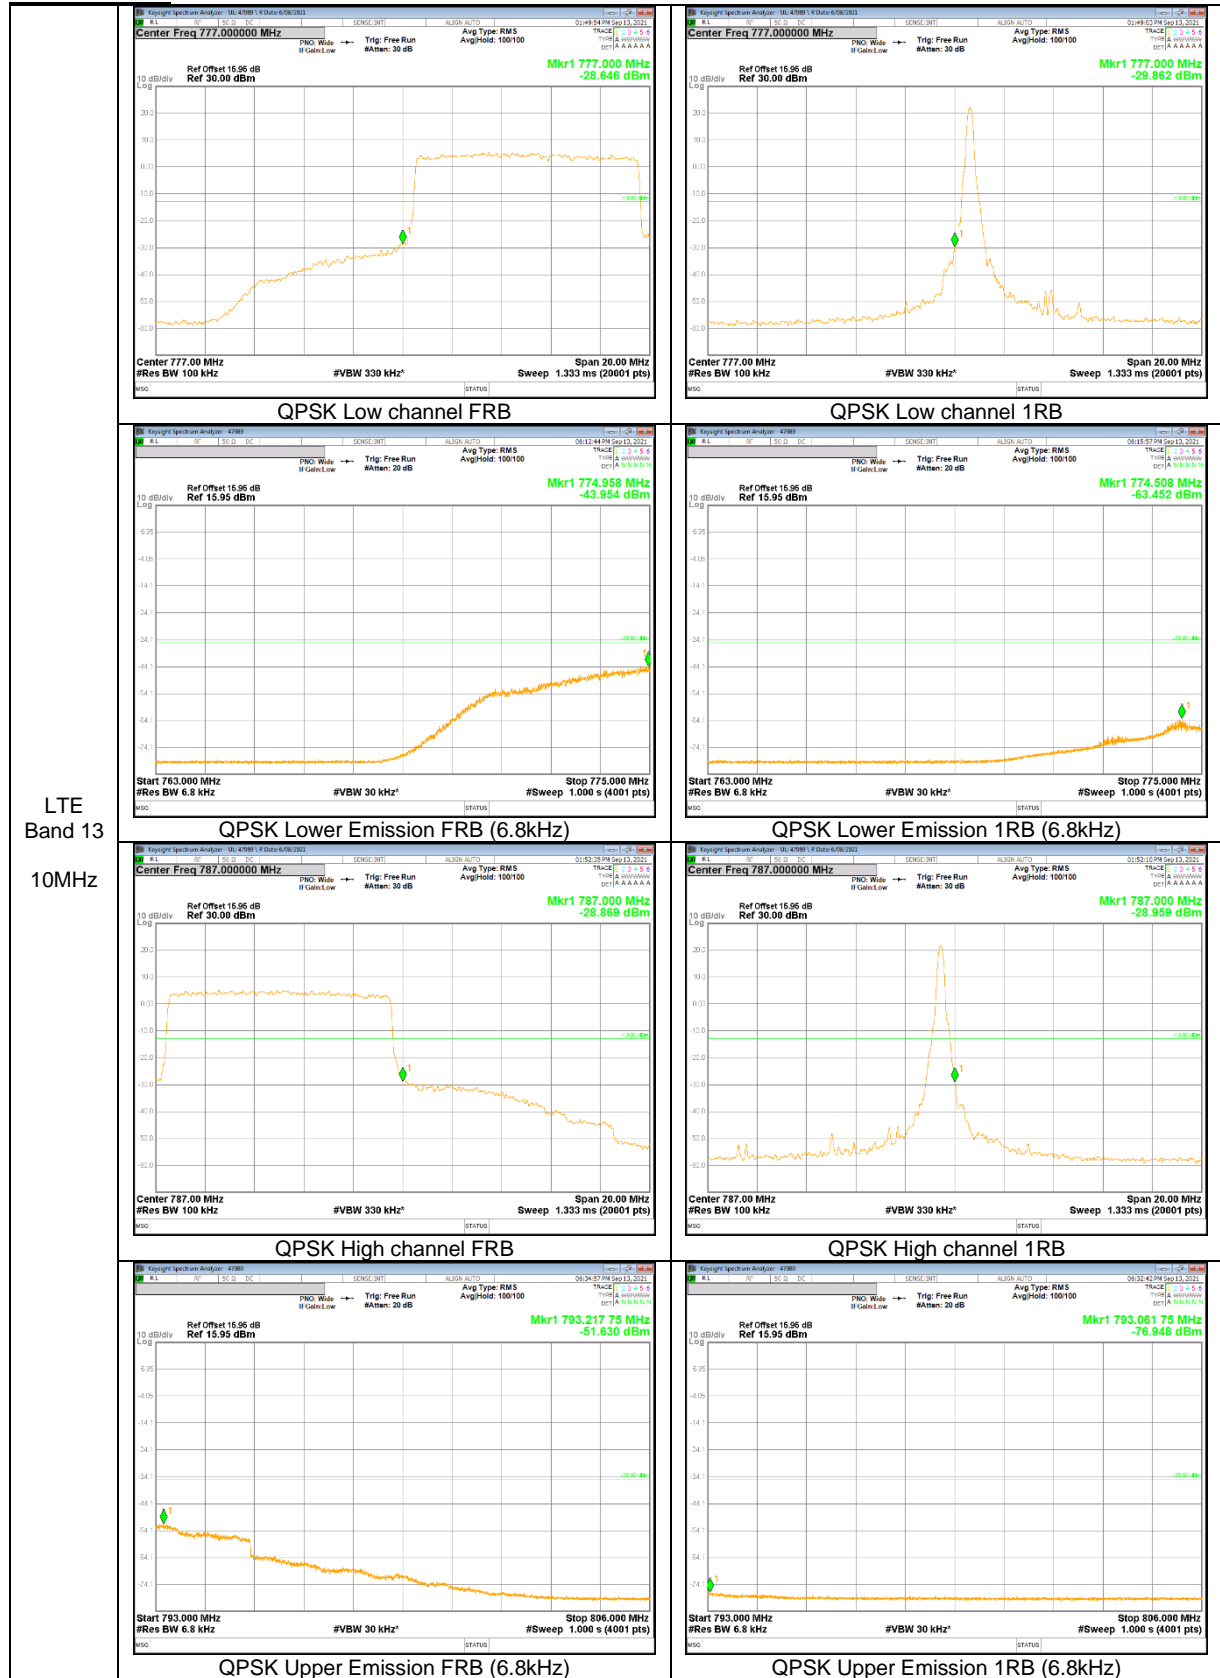

LTE Band 12

LTE
Band 12
10MHz

LTE
 Band 12
 1.4MHz

LTE Band 13

LTE
 Band 13
 10MHz

LTE
 Band 13
 5MHz

LTE
 Band 13
 5MHz

LTE Band 25

LTE
 Band 25
 20MHz

LTE
 Band 25
 15MHz

LTE
 Band 25
 10MHz

LTE
 Band 25
 5MHz

LTE
 Band 25
 3MHz

LTE
 Band 25
 1.4MHz

LTE Band 26 (Part 22)

LTE
Band 26
15MHz

LTE
 Band 26
 10MHz

LTE
 Band 26
 5MHz