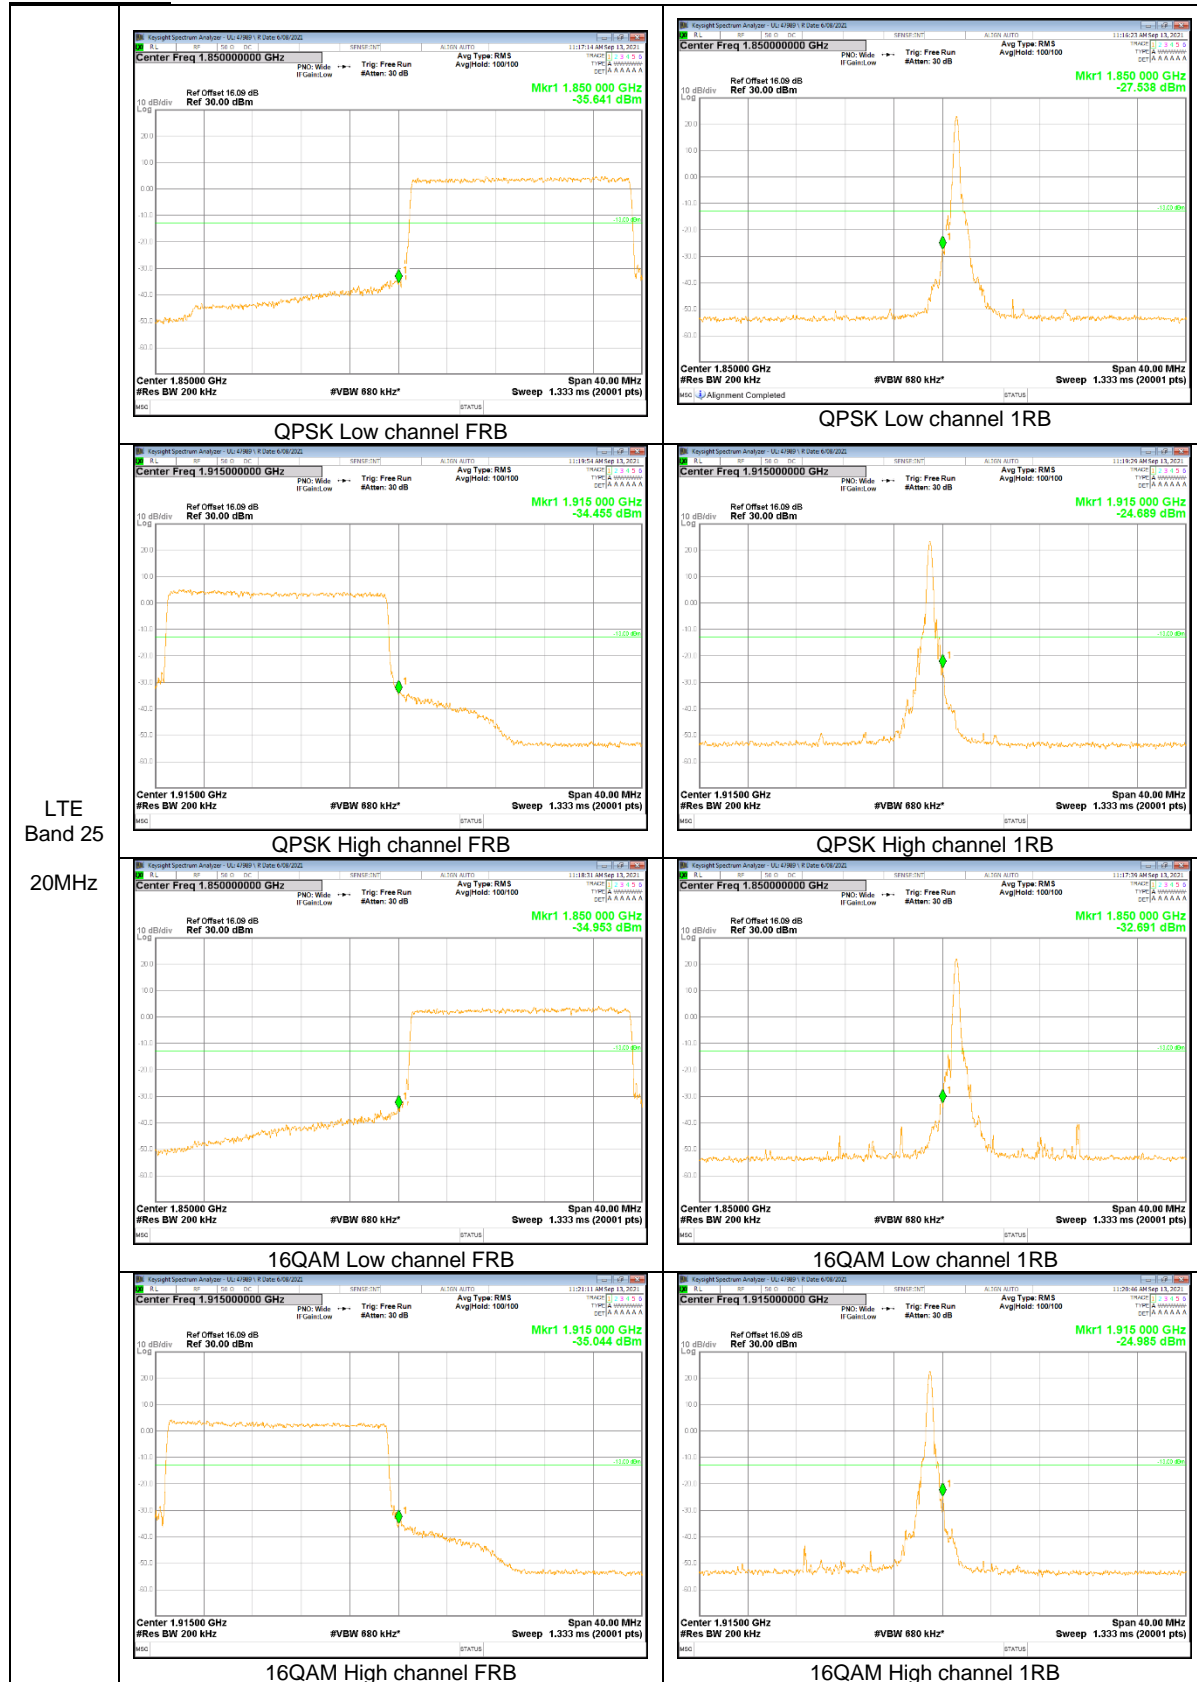

LTE Band 12

LTE
Band 12
10MHz

LTE
 Band 12
 1.4MHz

LTE Band 13

LTE
 Band 13
 10MHz

LTE
 Band 13
 5MHz

LTE
 Band 13
 5MHz

LTE Band 25

LTE
 Band 25
 20MHz

LTE
 Band 25
 15MHz

LTE
 Band 25
 10MHz

LTE
 Band 25
 5MHz

LTE
 Band 25
 3MHz

LTE
 Band 25
 1.4MHz

LTE Band 26 (Part 22)

LTE
Band 26
15MHz

LTE
 Band 26
 10MHz

LTE
 Band 26
 5MHz