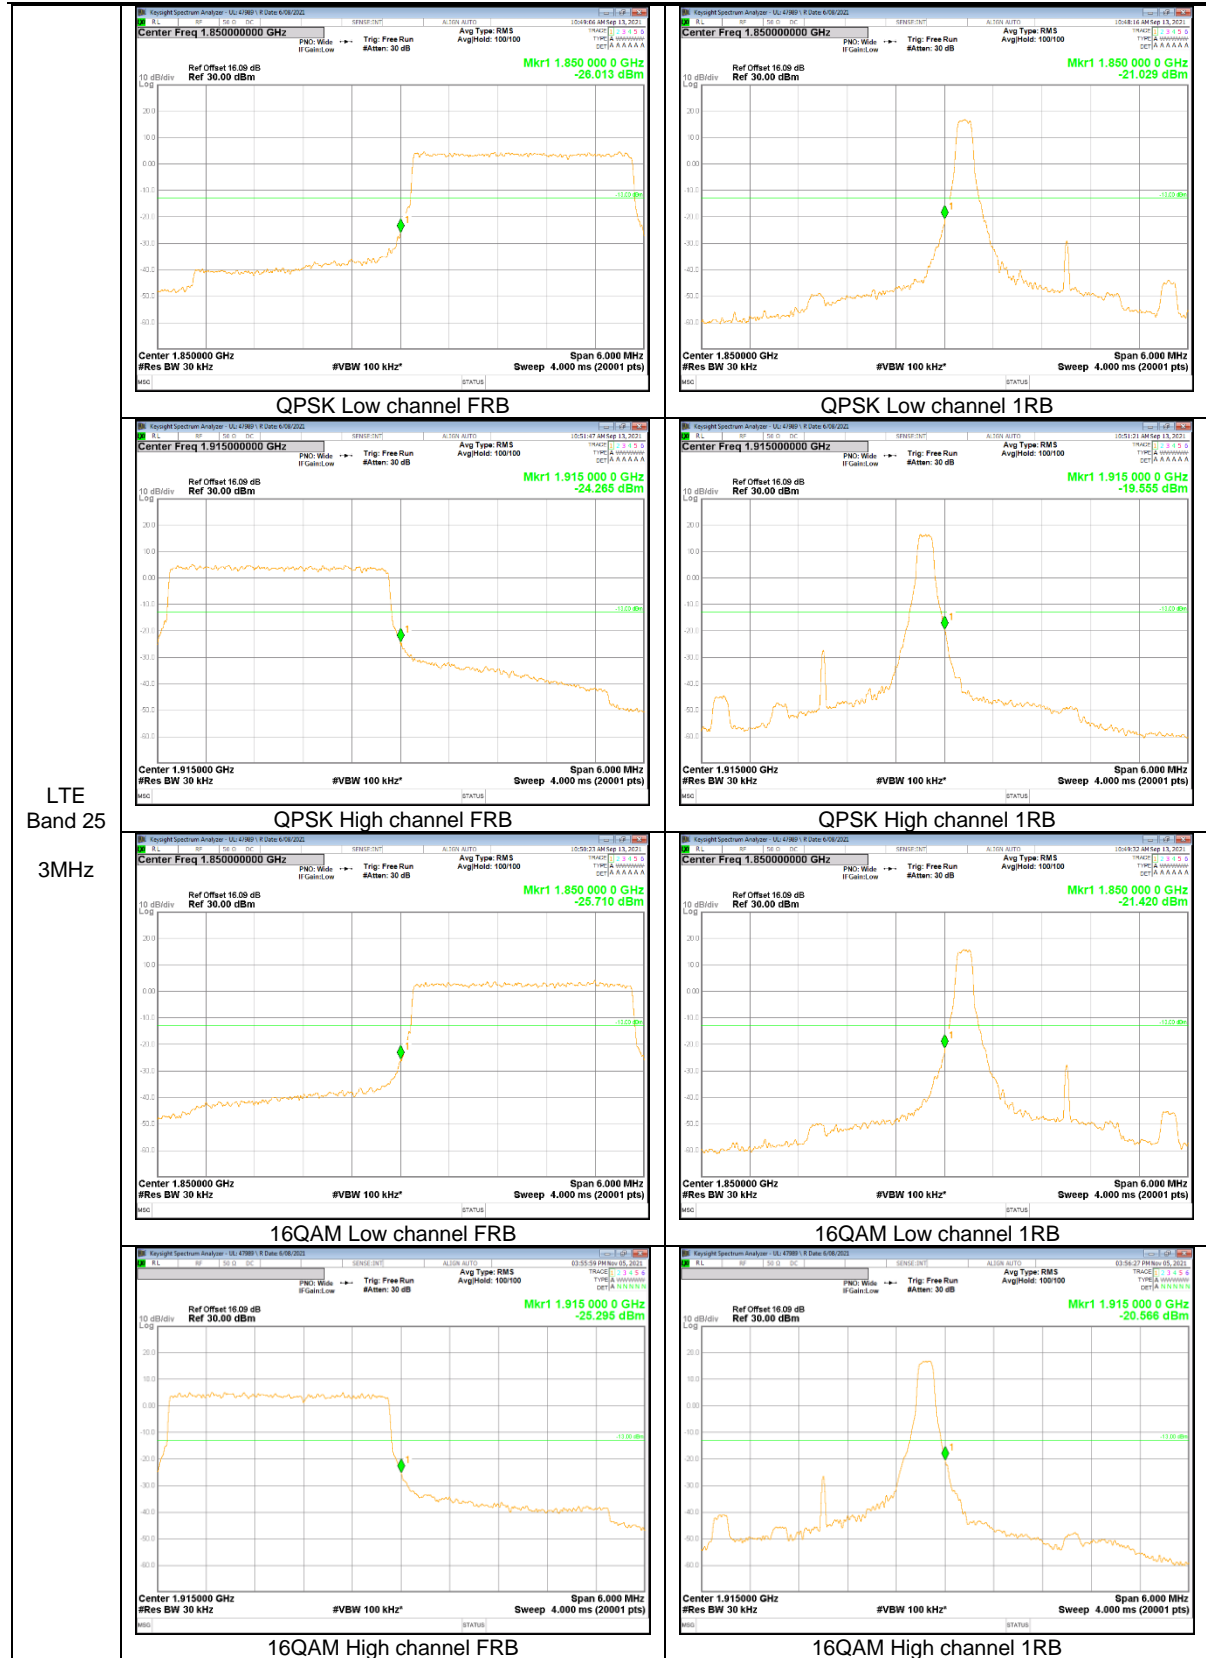

LTE Band 12

LTE
Band 12
10MHz

LTE
 Band 12
 1.4MHz

LTE Band 13

LTE
 Band 13
 10MHz

LTE
 Band 13
 5MHz

LTE
 Band 13
 5MHz

LTE Band 25

LTE
 Band 25
 20MHz

LTE
 Band 25
 15MHz

LTE
 Band 25
 10MHz

LTE
 Band 25
 5MHz

LTE
 Band 25
 3MHz

LTE
 Band 25
 1.4MHz

LTE Band 26 (Part 22)

LTE
Band 26
15MHz

LTE
 Band 26
 10MHz

LTE
 Band 26
 5MHz