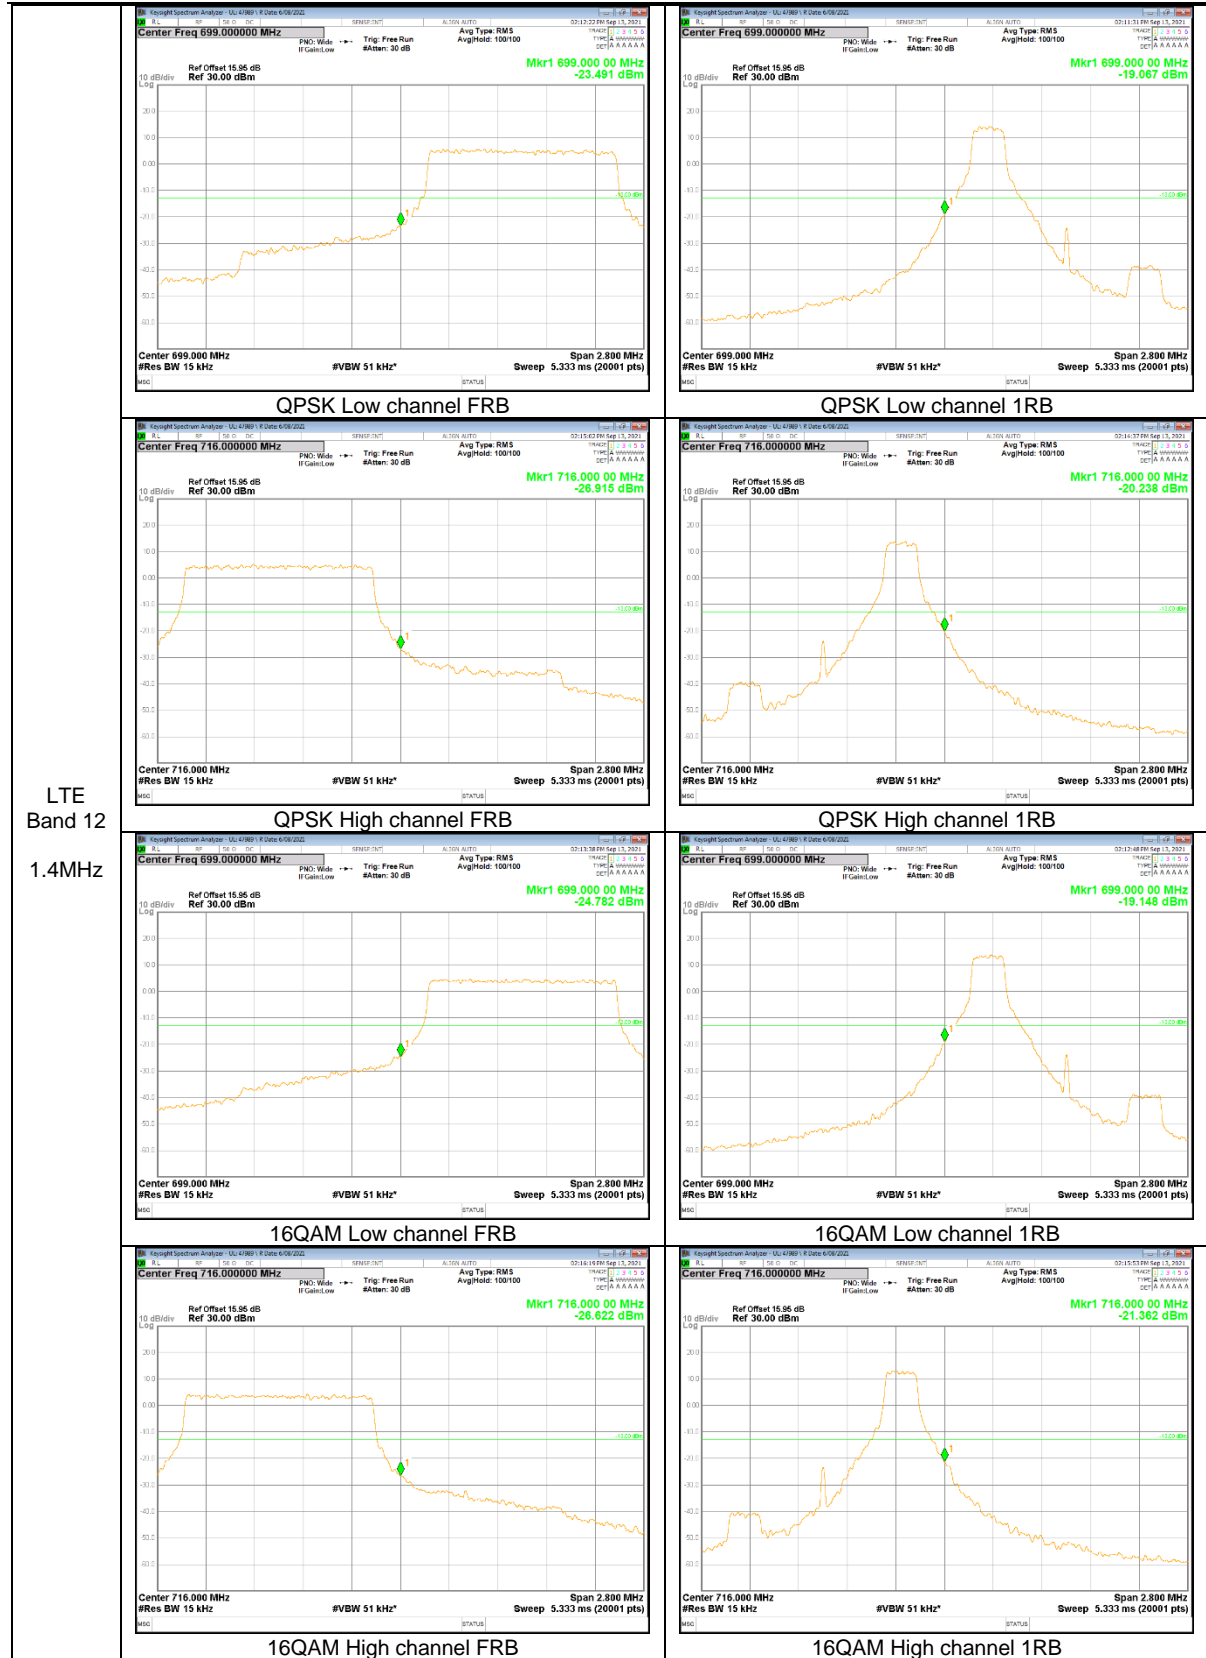

LTE Band 12

LTE
Band 12
10MHz

LTE
 Band 12
 1.4MHz

LTE Band 13

LTE
 Band 13
 10MHz

LTE
 Band 13
 5MHz

LTE
 Band 13
 5MHz

LTE Band 25

LTE
 Band 25
 20MHz

LTE
 Band 25
 15MHz

LTE
 Band 25
 10MHz

LTE
 Band 25
 5MHz

LTE
 Band 25
 3MHz

LTE
 Band 25
 1.4MHz

LTE Band 26 (Part 22)

LTE
Band 26
15MHz

LTE
 Band 26
 10MHz

LTE
 Band 26
 5MHz