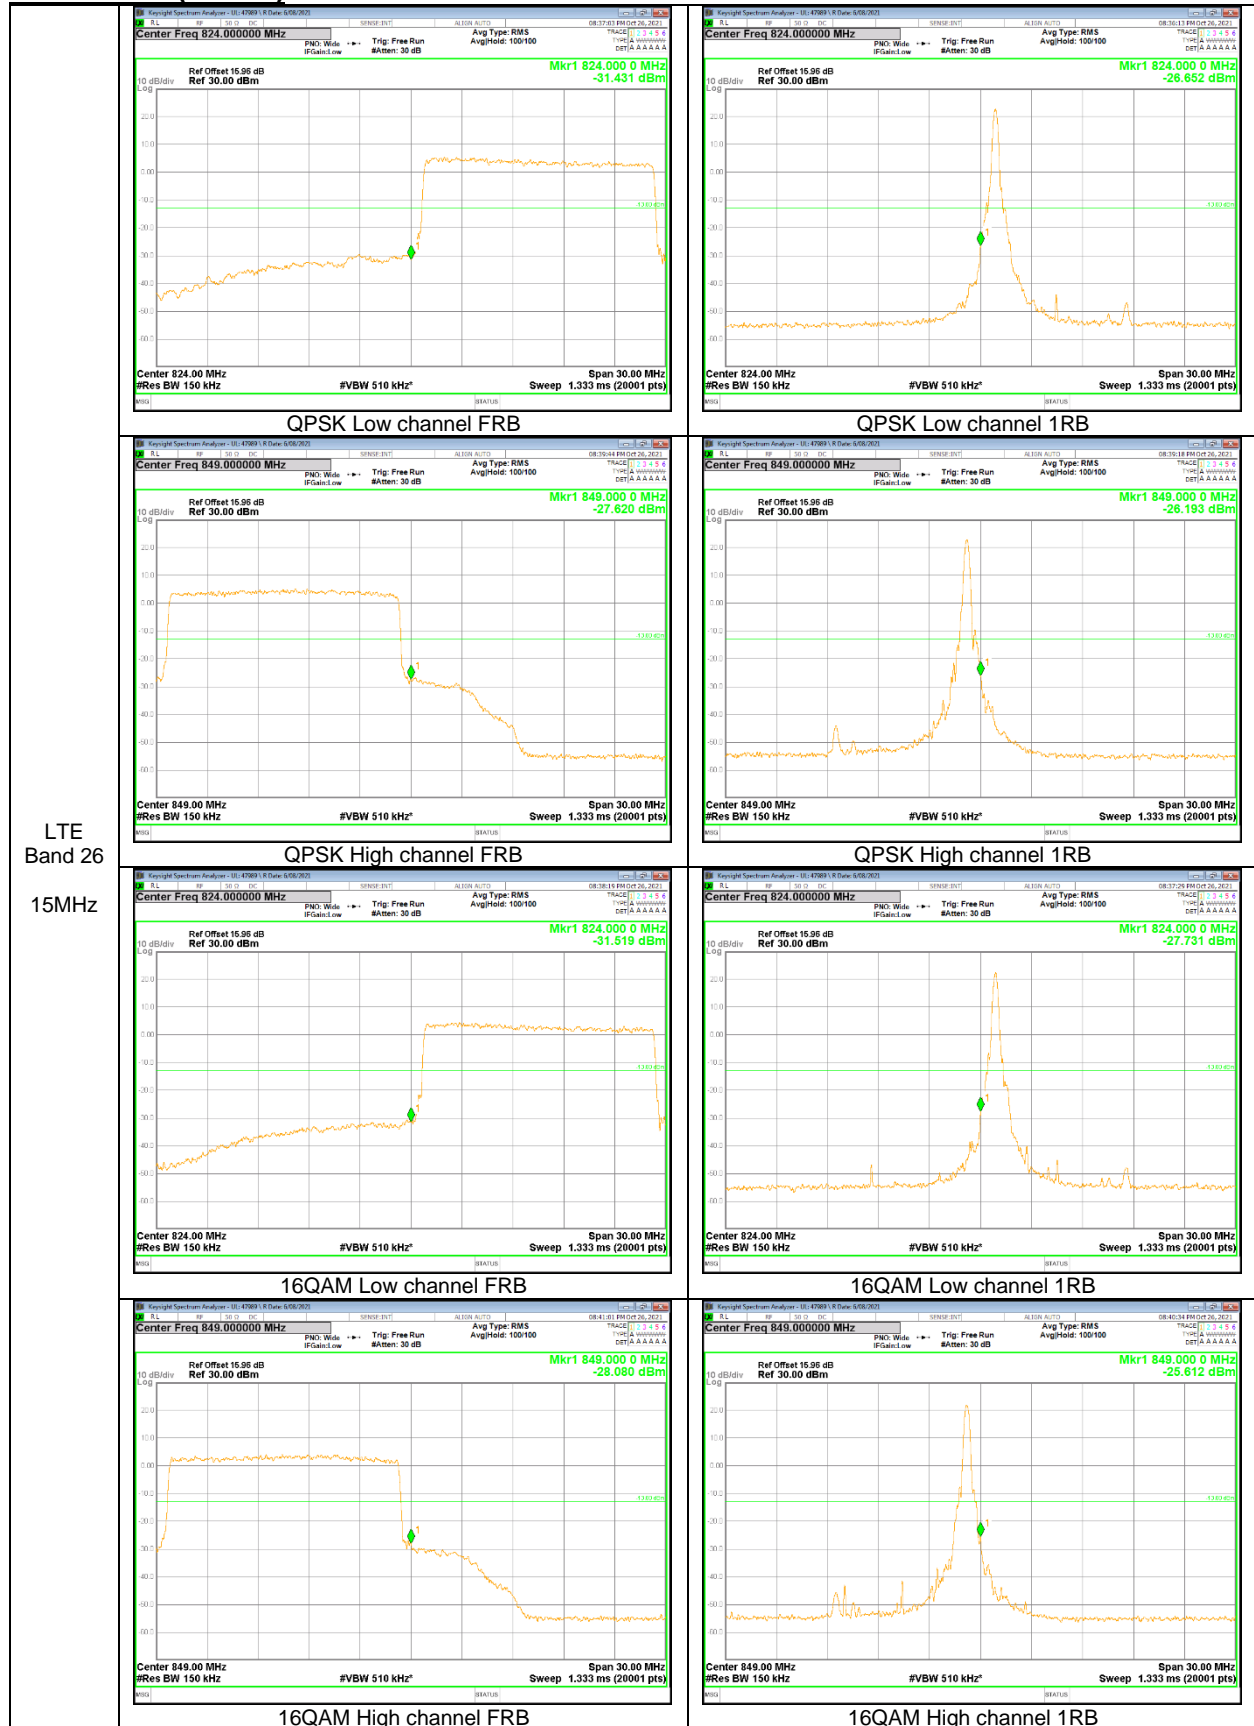

LTE Band 12

LTE
Band 12
10MHz

LTE
 Band 12
 1.4MHz

LTE Band 13

LTE
 Band 13
 10MHz

LTE
 Band 13
 5MHz

LTE
 Band 13
 5MHz

LTE Band 25

LTE
 Band 25
 20MHz

LTE
 Band 25
 15MHz

LTE
 Band 25
 10MHz

LTE
 Band 25
 5MHz

LTE
 Band 25
 3MHz

LTE
 Band 25
 1.4MHz

LTE Band 26 (Part 22)

LTE
Band 26
15MHz

LTE
 Band 26
 10MHz

LTE
 Band 26
 5MHz