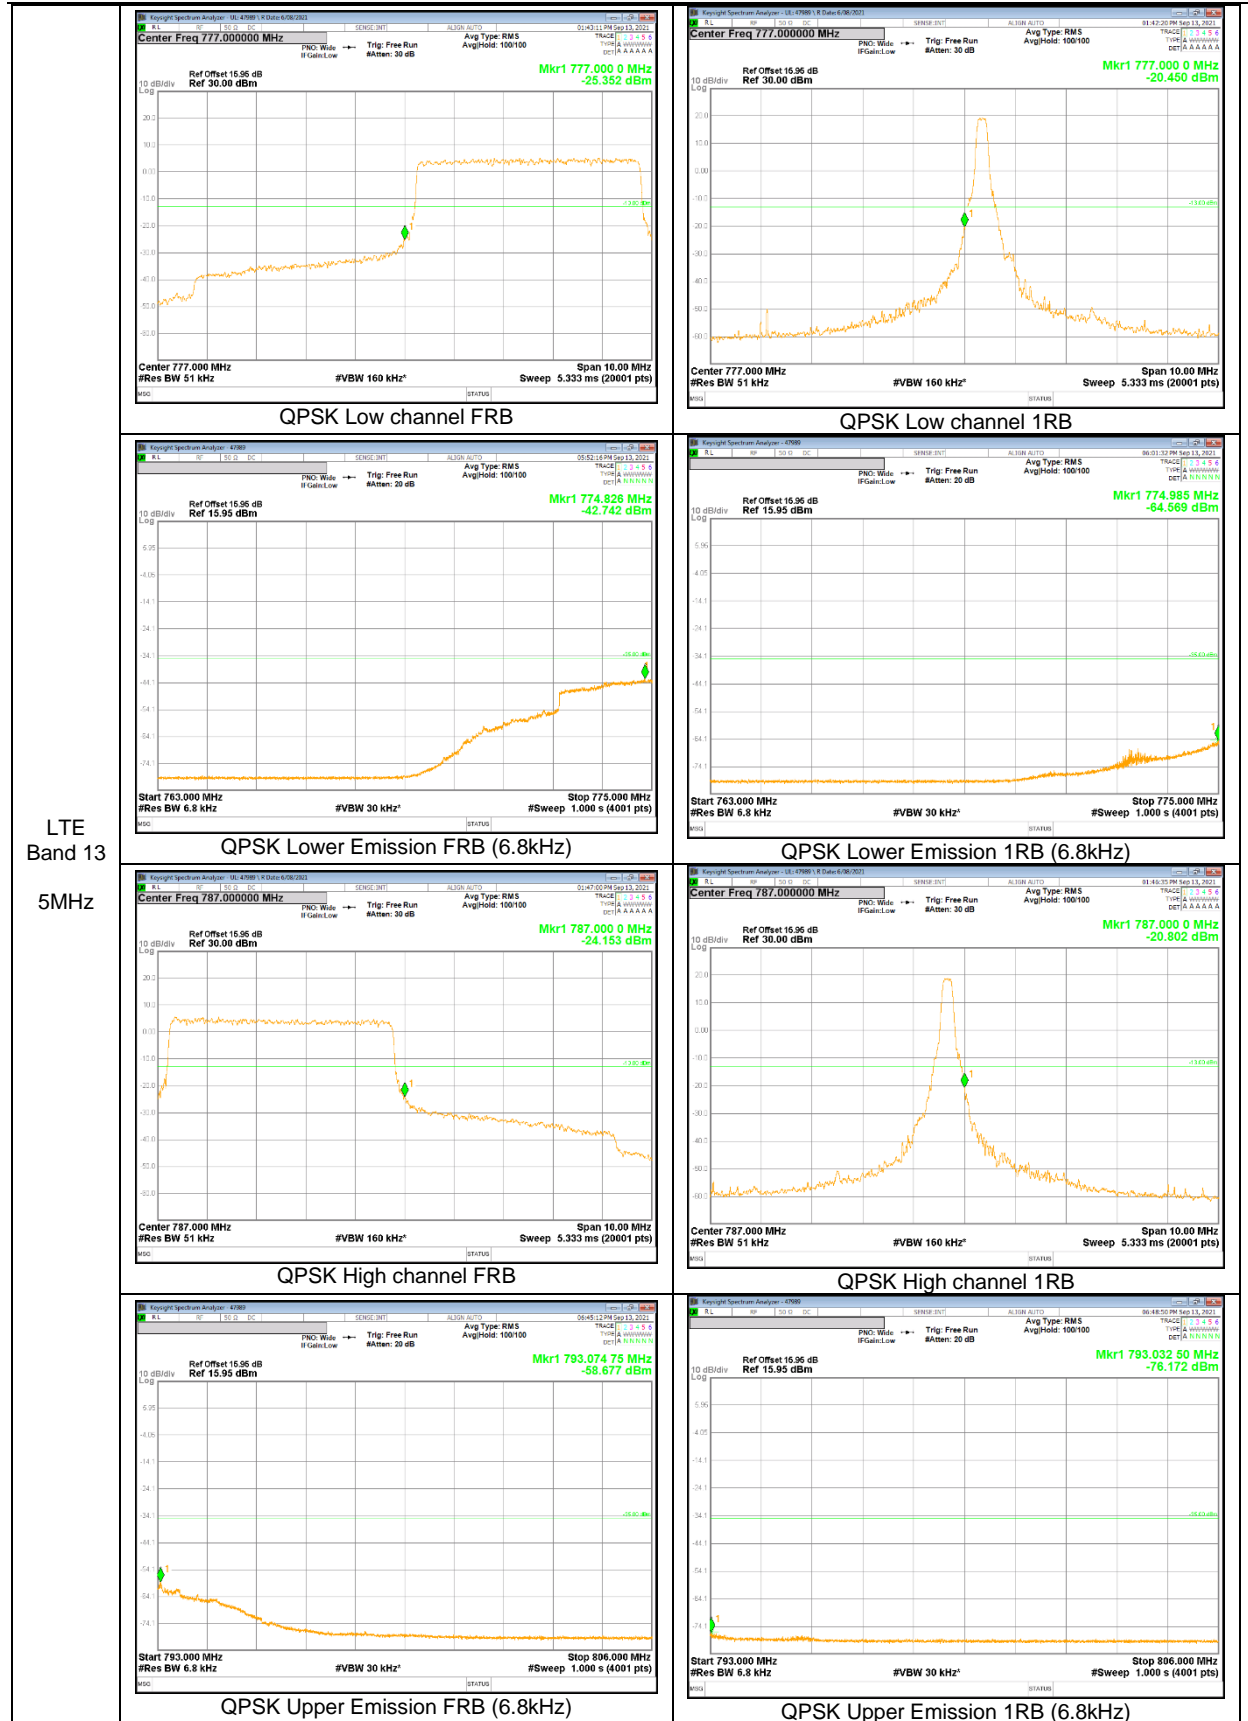

LTE Band 12

LTE
Band 12
10MHz

LTE
 Band 12
 1.4MHz

LTE Band 13

LTE
 Band 13
 10MHz

LTE
 Band 13
 5MHz

LTE
 Band 13
 5MHz

LTE Band 25

LTE
 Band 25
 20MHz

LTE
 Band 25
 15MHz

LTE
 Band 25
 10MHz

LTE
 Band 25
 5MHz

LTE
 Band 25
 3MHz

LTE
 Band 25
 1.4MHz

LTE Band 26 (Part 22)

LTE
Band 26
15MHz

LTE
 Band 26
 10MHz

LTE
 Band 26
 5MHz