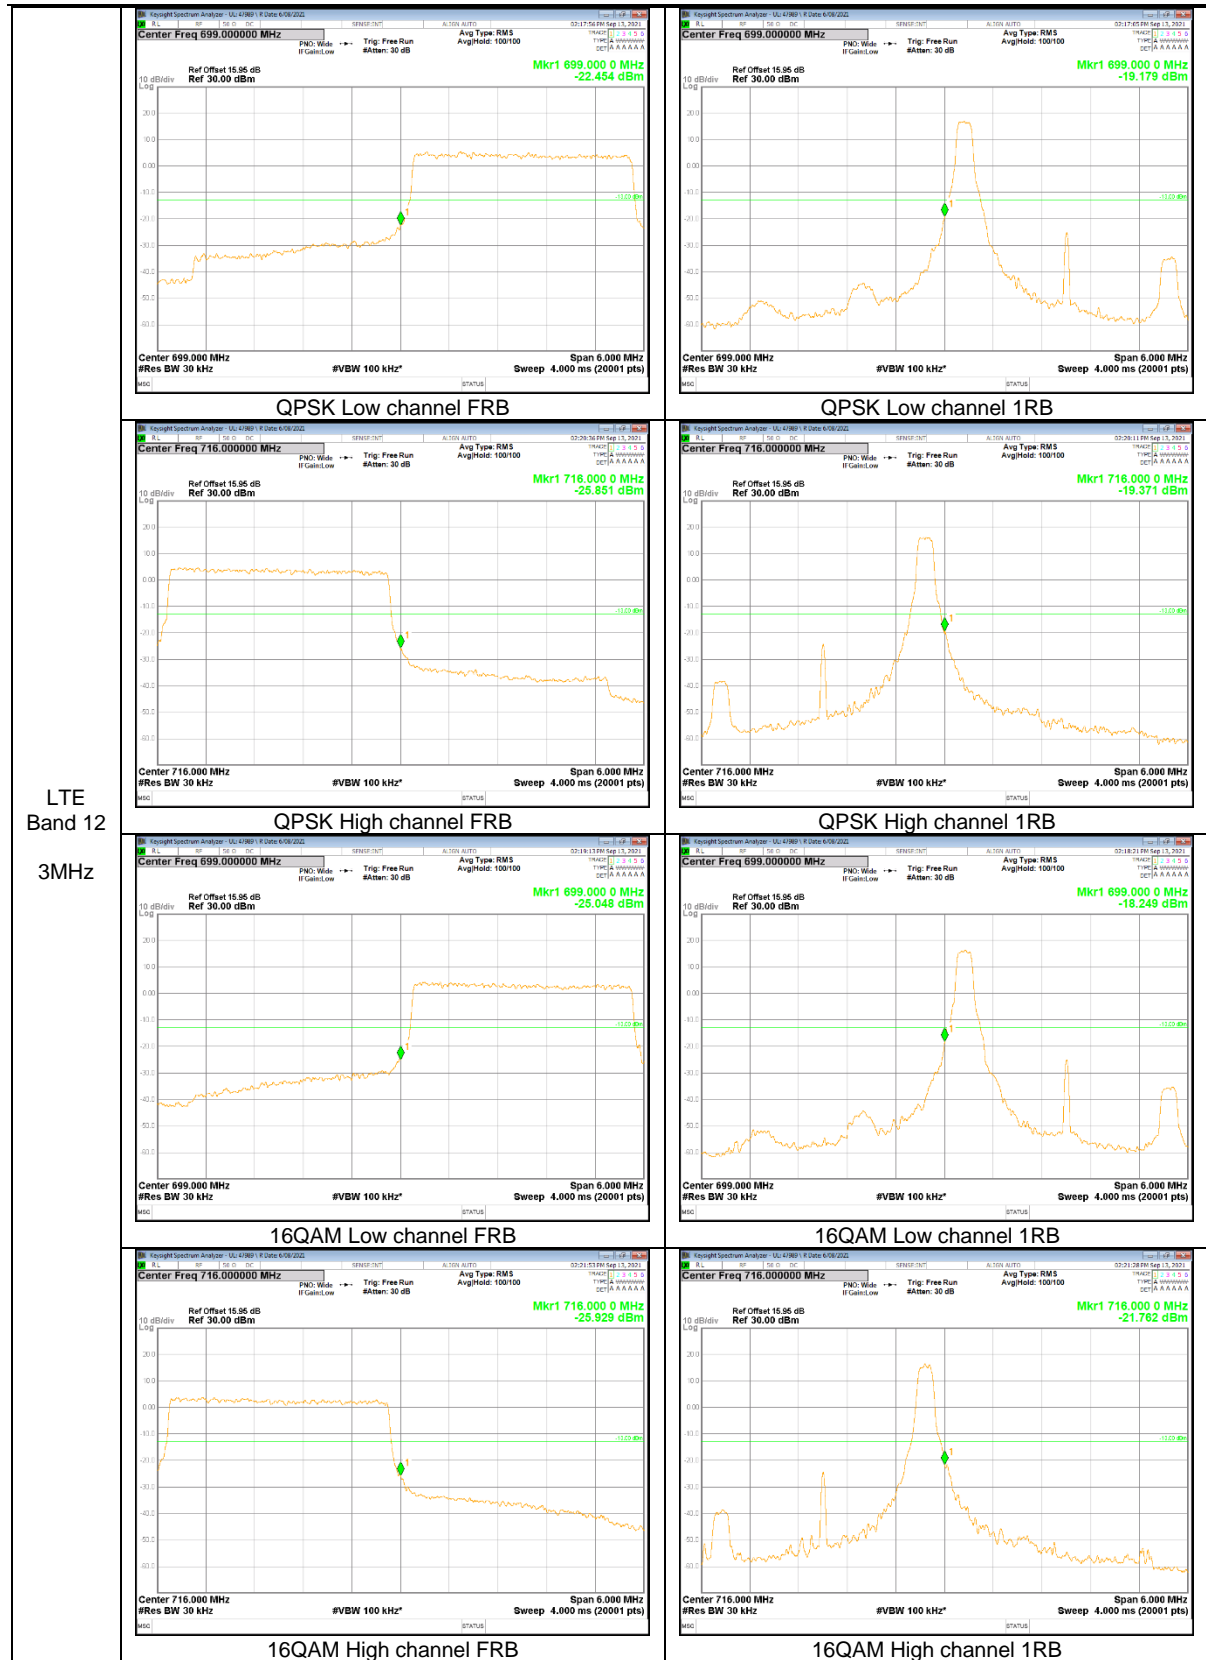

LTE Band 12

LTE
Band 12
10MHz

LTE
 Band 12
 1.4MHz

LTE Band 13

LTE
 Band 13
 10MHz

LTE
 Band 13
 5MHz

LTE
 Band 13
 5MHz

LTE Band 25

LTE
 Band 25
 20MHz

LTE
 Band 25
 15MHz

LTE
 Band 25
 10MHz

LTE
 Band 25
 5MHz

LTE
 Band 25
 3MHz

LTE
 Band 25
 1.4MHz

LTE Band 26 (Part 22)

LTE
Band 26
15MHz

LTE
 Band 26
 10MHz

LTE
 Band 26
 5MHz