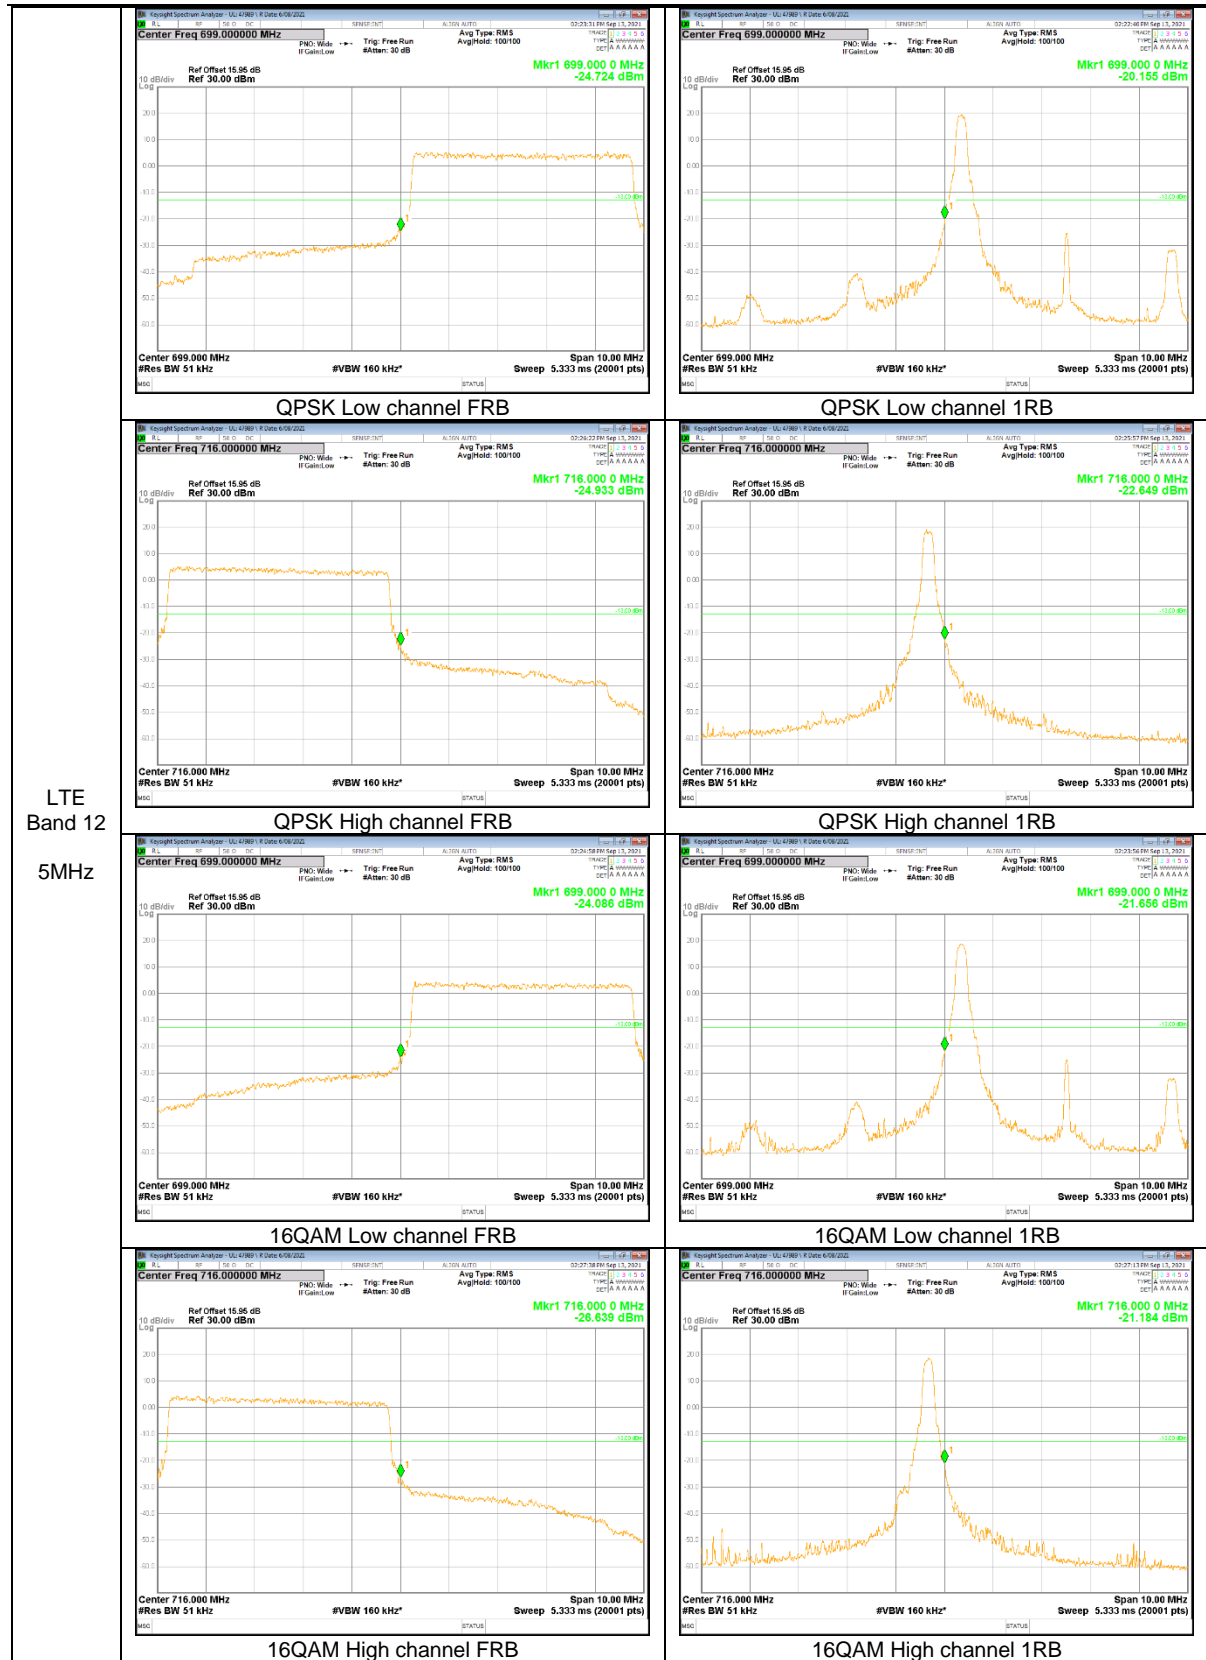

LTE Band 12

LTE
Band 12
10MHz

LTE
 Band 12
 1.4MHz

LTE Band 13

LTE
 Band 13
 10MHz

LTE
 Band 13
 5MHz

LTE
 Band 13
 5MHz

LTE Band 25

LTE
 Band 25
 20MHz

LTE
 Band 25
 15MHz

LTE
 Band 25
 10MHz

LTE
 Band 25
 5MHz

LTE
 Band 25
 3MHz

LTE
 Band 25
 1.4MHz

LTE Band 26 (Part 22)

LTE
Band 26
15MHz

LTE
 Band 26
 10MHz

LTE
 Band 26
 5MHz