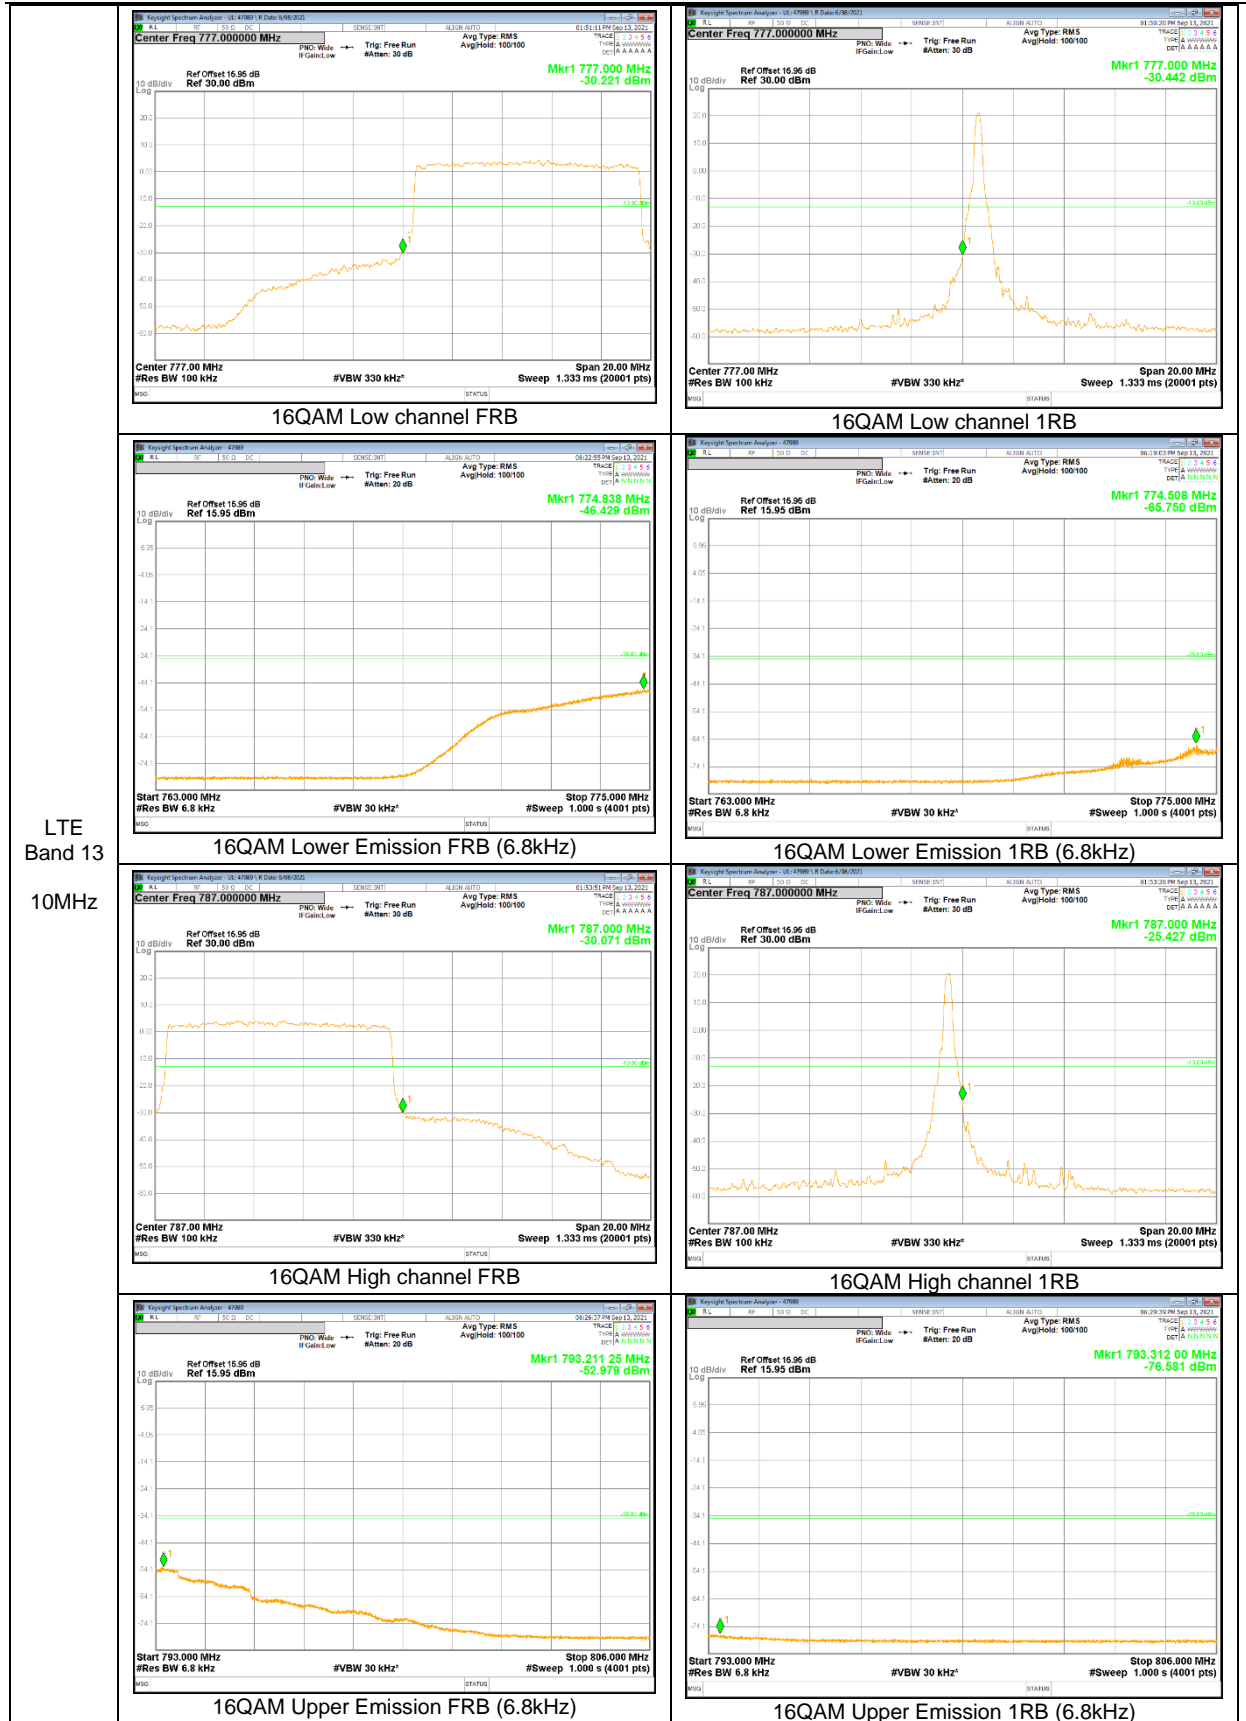

LTE Band 12

LTE
Band 12
10MHz

LTE
 Band 12
 1.4MHz

LTE Band 13

LTE
 Band 13
 10MHz

LTE
 Band 13
 5MHz

LTE
 Band 13
 5MHz

LTE Band 25

LTE
 Band 25
 20MHz

LTE
 Band 25
 15MHz

LTE
 Band 25
 10MHz

LTE
 Band 25
 5MHz

LTE
 Band 25
 3MHz

LTE
 Band 25
 1.4MHz

LTE Band 26 (Part 22)

LTE
Band 26
15MHz

LTE
 Band 26
 10MHz

LTE
 Band 26
 5MHz