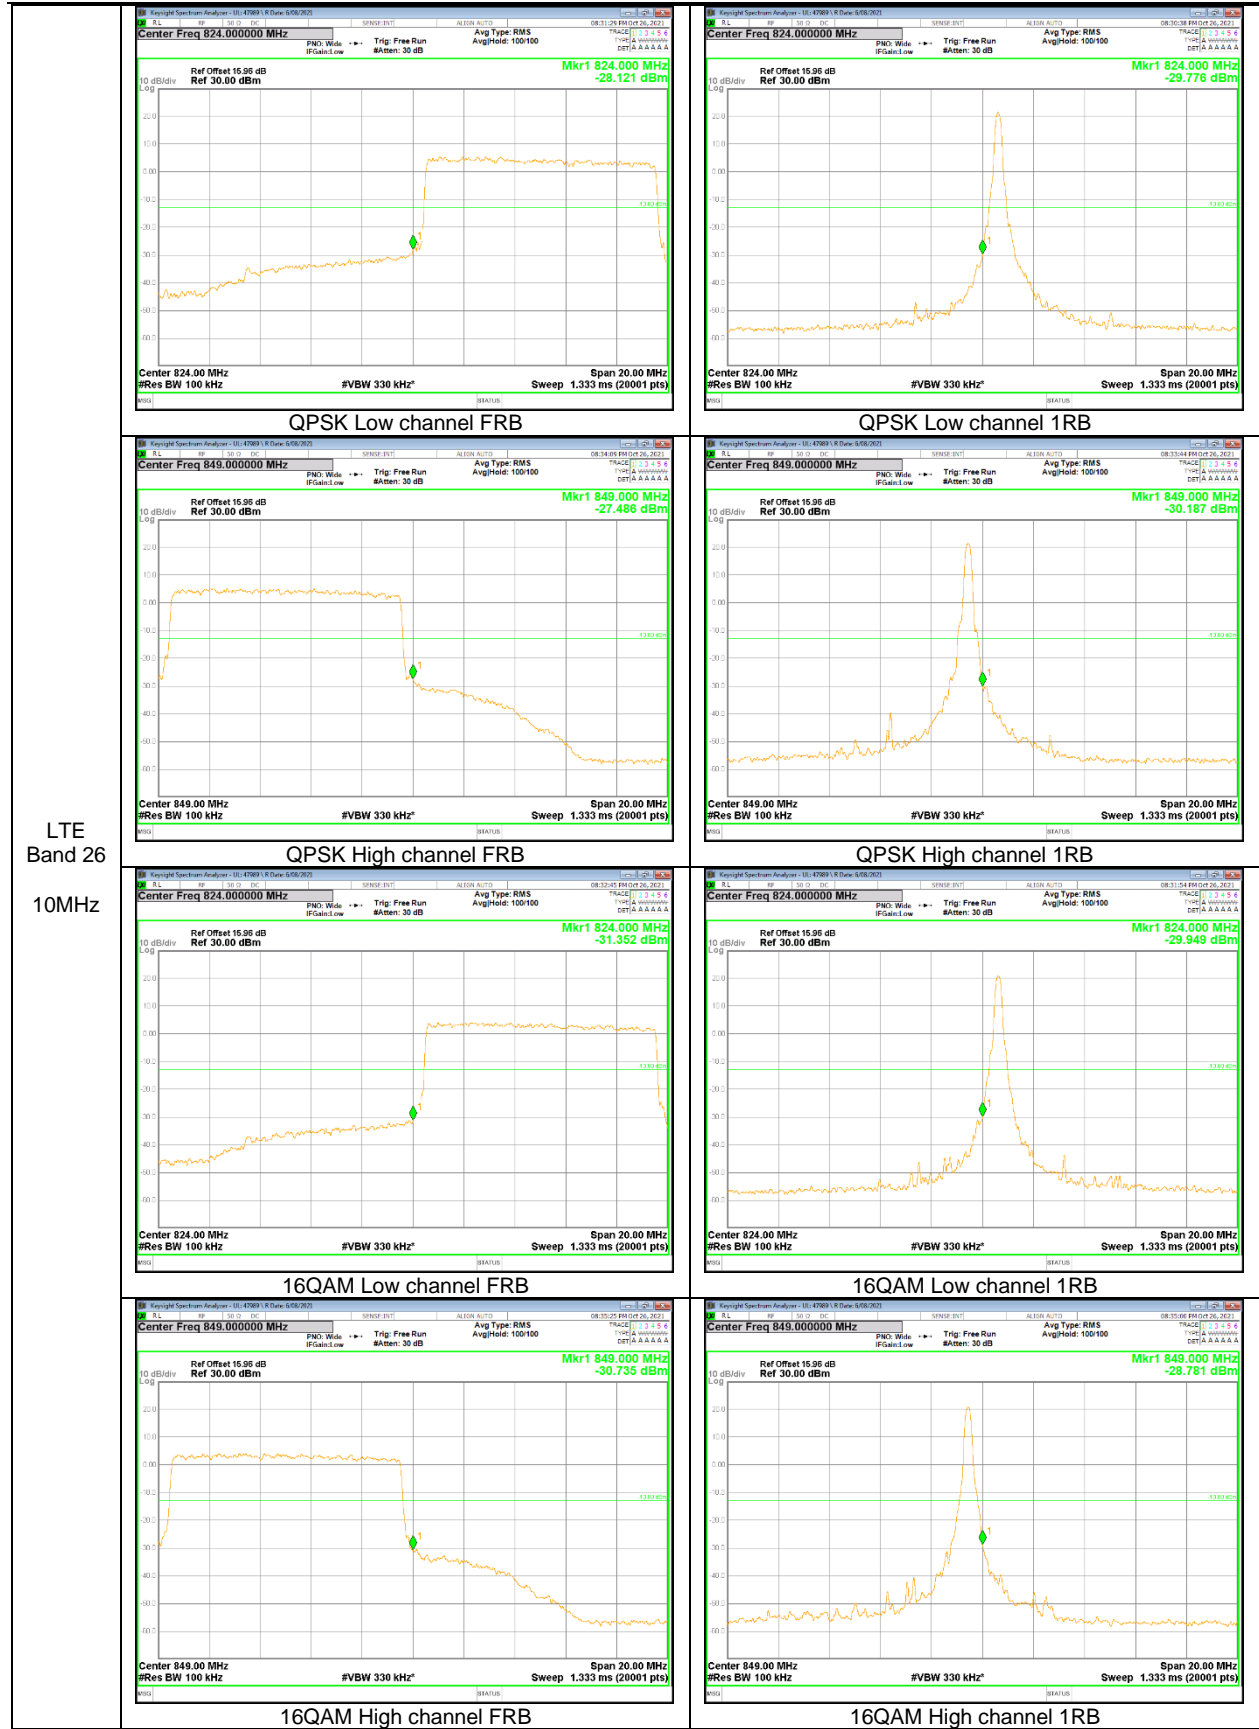

LTE Band 12

LTE
Band 12
10MHz

LTE
 Band 12
 1.4MHz

LTE Band 13

LTE
 Band 13
 10MHz

LTE
 Band 13
 5MHz

LTE
 Band 13
 5MHz

LTE Band 25

LTE
 Band 25
 20MHz

LTE
 Band 25
 15MHz

LTE
 Band 25
 10MHz

LTE
 Band 25
 5MHz

LTE
 Band 25
 3MHz

LTE
 Band 25
 1.4MHz

LTE Band 26 (Part 22)

LTE
Band 26
15MHz

LTE
 Band 26
 10MHz

LTE
 Band 26
 5MHz