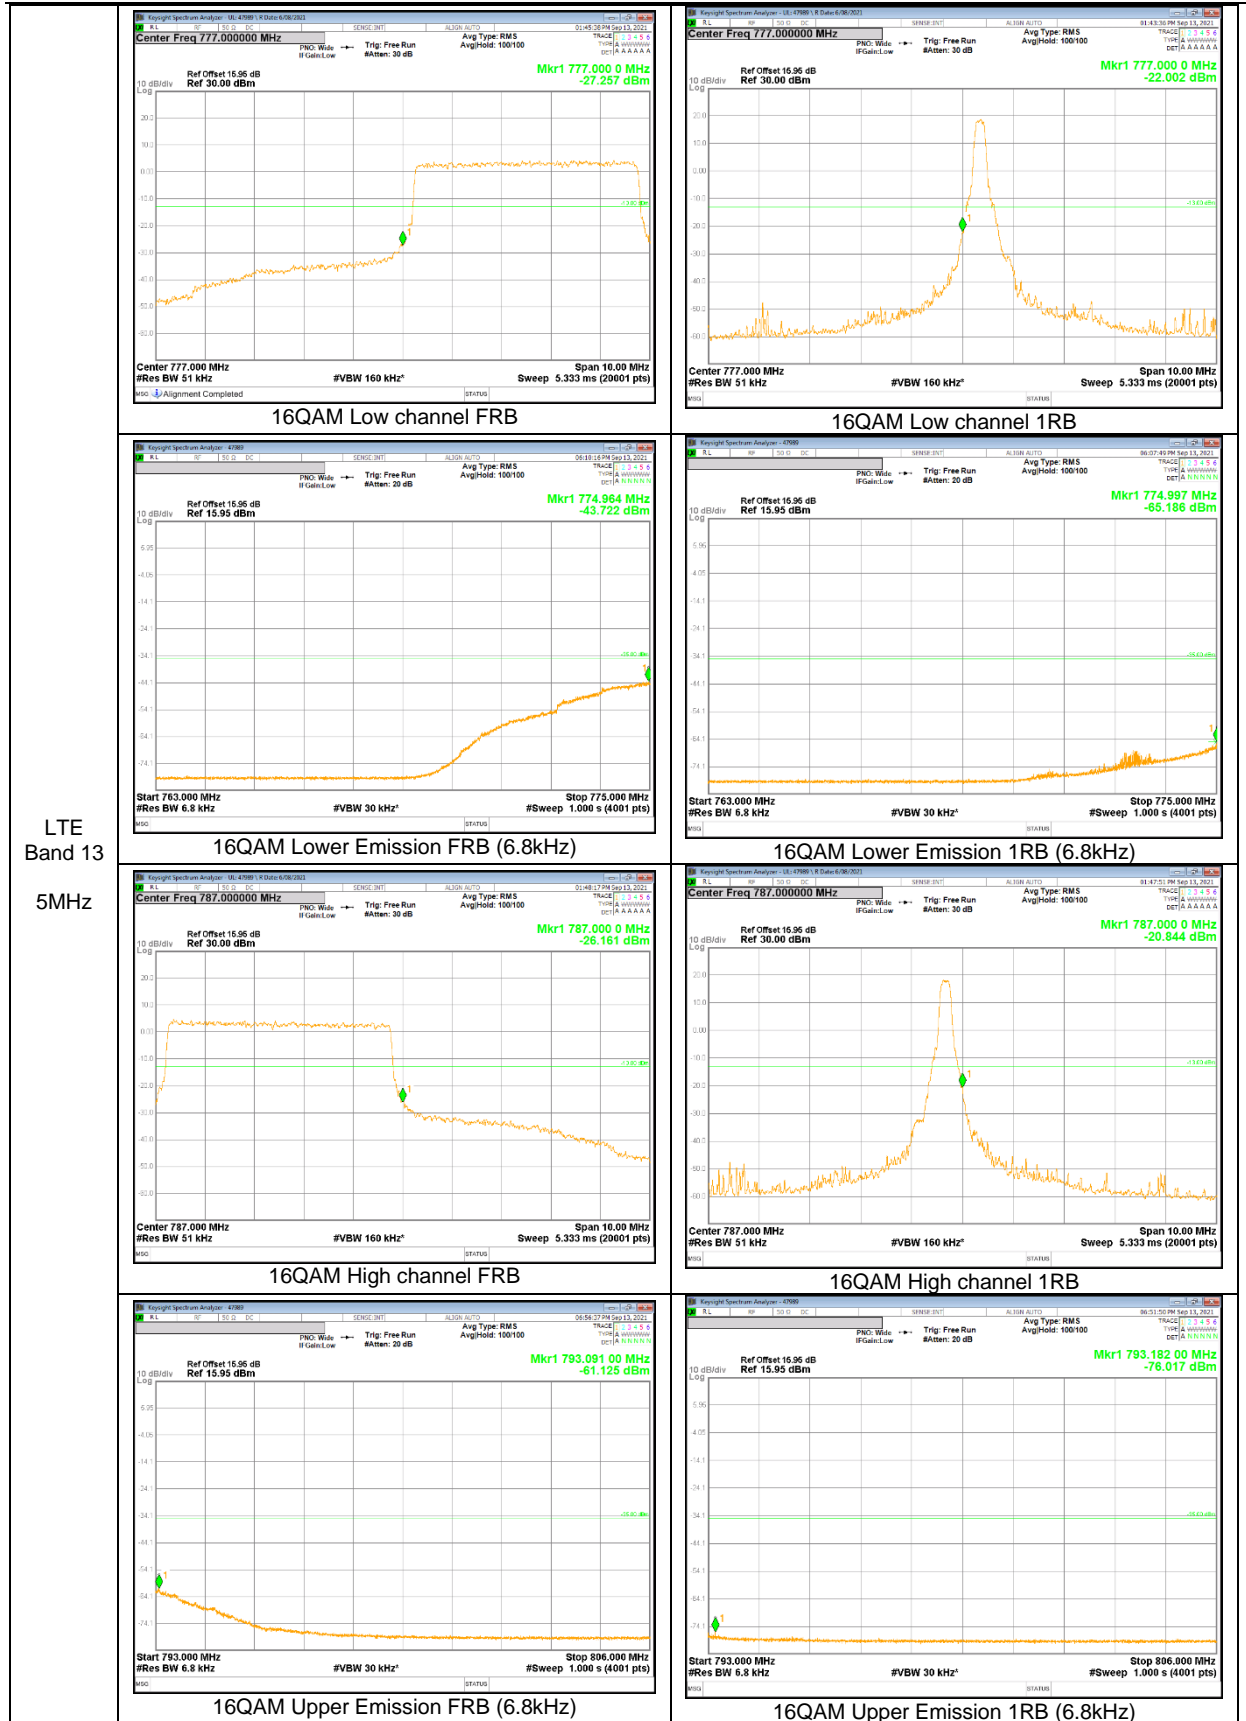

LTE Band 12

LTE
Band 12
10MHz

LTE
 Band 12
 1.4MHz

LTE Band 13

LTE
 Band 13
 10MHz

LTE
 Band 13
 5MHz

LTE
 Band 13
 5MHz

LTE Band 25

LTE
 Band 25
 20MHz

LTE
 Band 25
 15MHz

LTE
 Band 25
 10MHz

LTE
 Band 25
 5MHz

LTE
 Band 25
 3MHz

LTE
 Band 25
 1.4MHz

LTE Band 26 (Part 22)

LTE
Band 26
15MHz

LTE
 Band 26
 10MHz

LTE
 Band 26
 5MHz