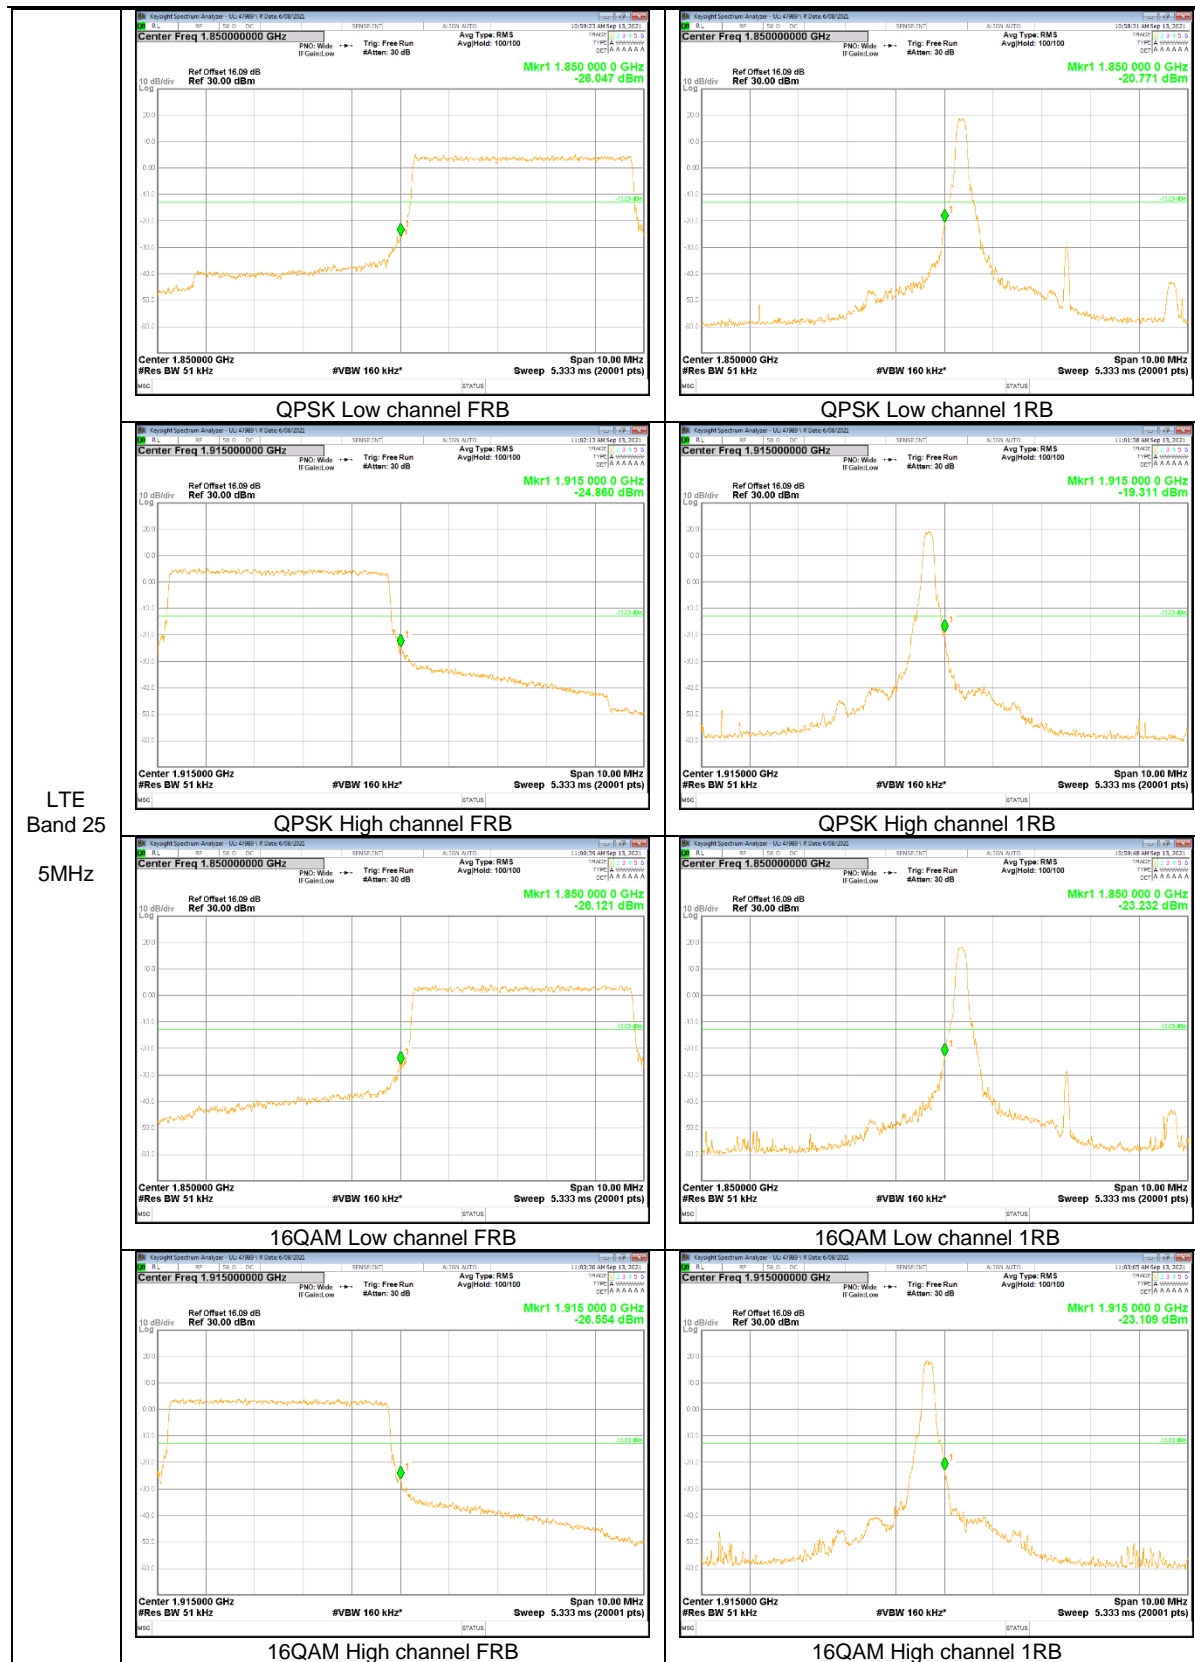

LTE Band 12

LTE
Band 12
10MHz

LTE
 Band 12
 1.4MHz

LTE Band 13

LTE
 Band 13
 10MHz

LTE
 Band 13
 5MHz

LTE
 Band 13
 5MHz

LTE Band 25

LTE
 Band 25
 20MHz

LTE
 Band 25
 15MHz

LTE
 Band 25
 10MHz

LTE
 Band 25
 5MHz

LTE
 Band 25
 3MHz

LTE
 Band 25
 1.4MHz

LTE Band 26 (Part 22)

LTE
Band 26
15MHz

LTE
 Band 26
 10MHz

LTE
 Band 26
 5MHz