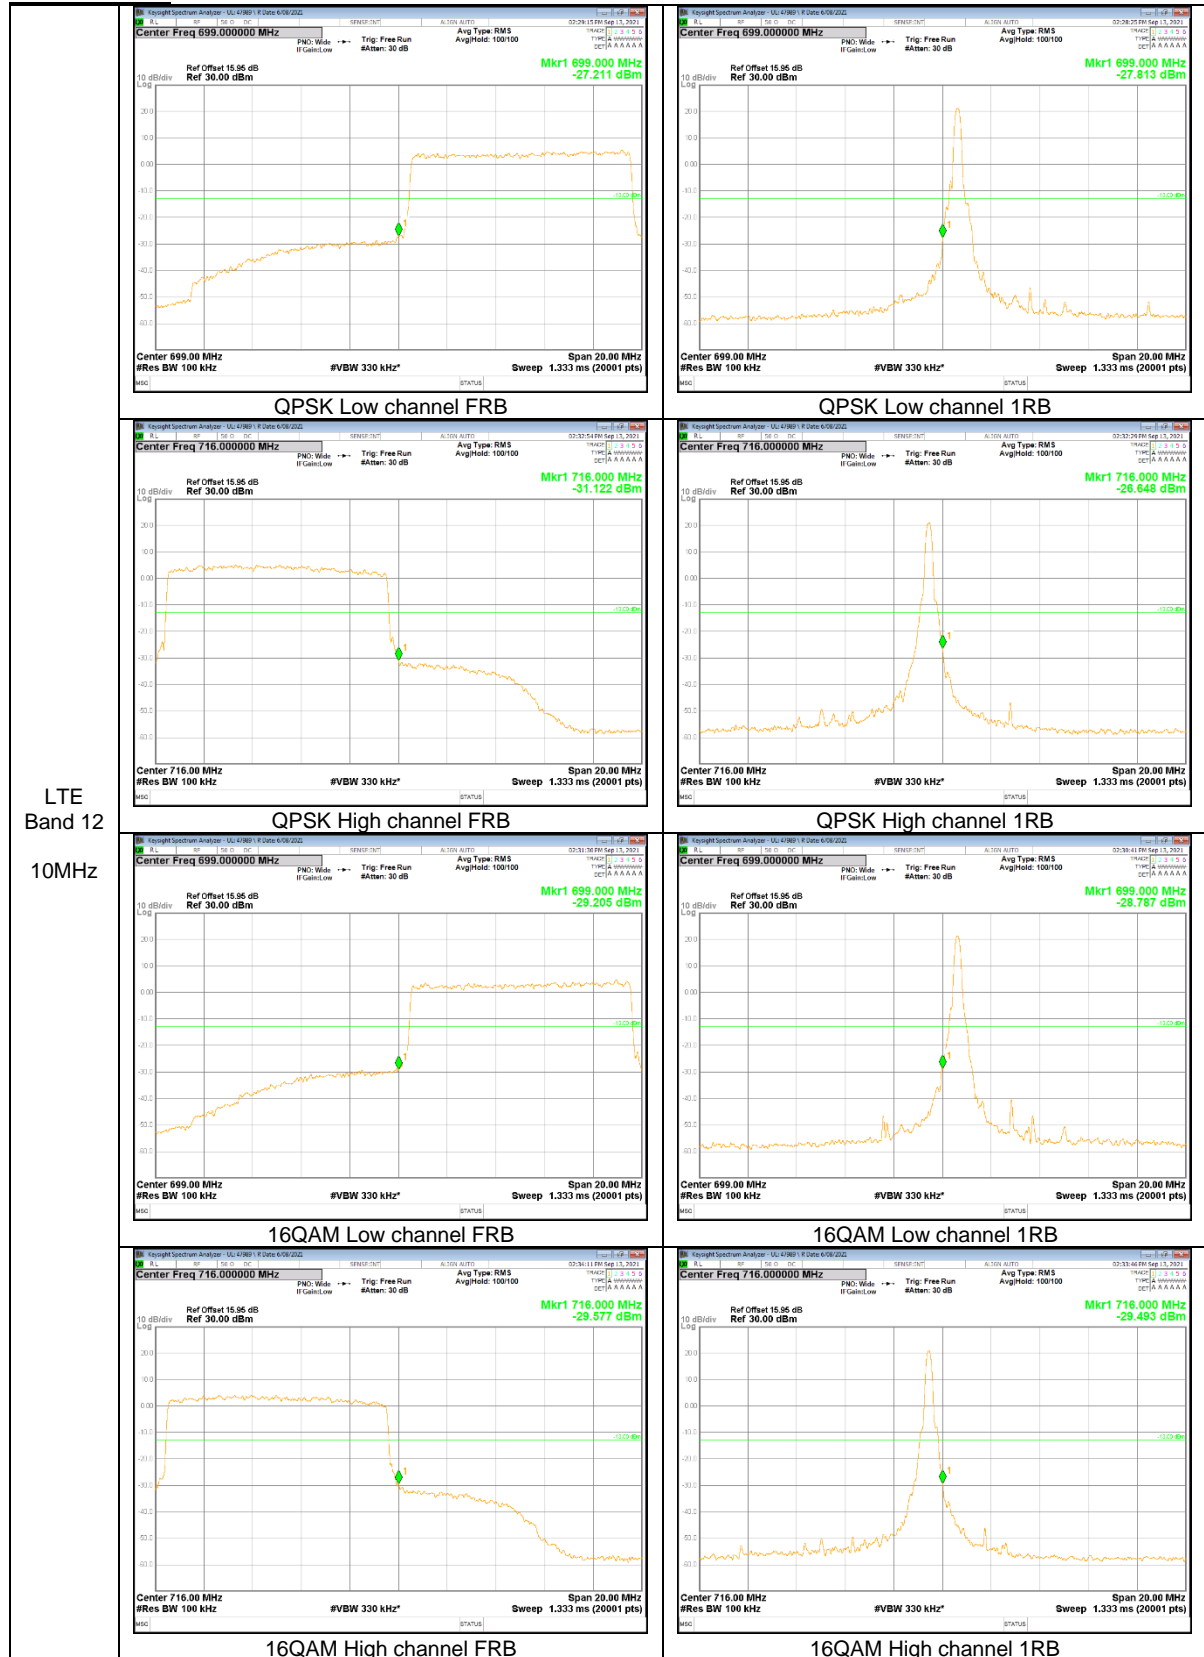

LTE Band 12

LTE
Band 12
10MHz

LTE
 Band 12
 1.4MHz

LTE Band 13

LTE
 Band 13
 10MHz

LTE
 Band 13
 5MHz

LTE
 Band 13
 5MHz

LTE Band 25

LTE
 Band 25
 20MHz

LTE
 Band 25
 15MHz

LTE
 Band 25
 10MHz

LTE
 Band 25
 5MHz

LTE
 Band 25
 3MHz

LTE
 Band 25
 1.4MHz

LTE Band 26 (Part 22)

LTE
Band 26
15MHz

LTE
 Band 26
 10MHz

LTE
 Band 26
 5MHz