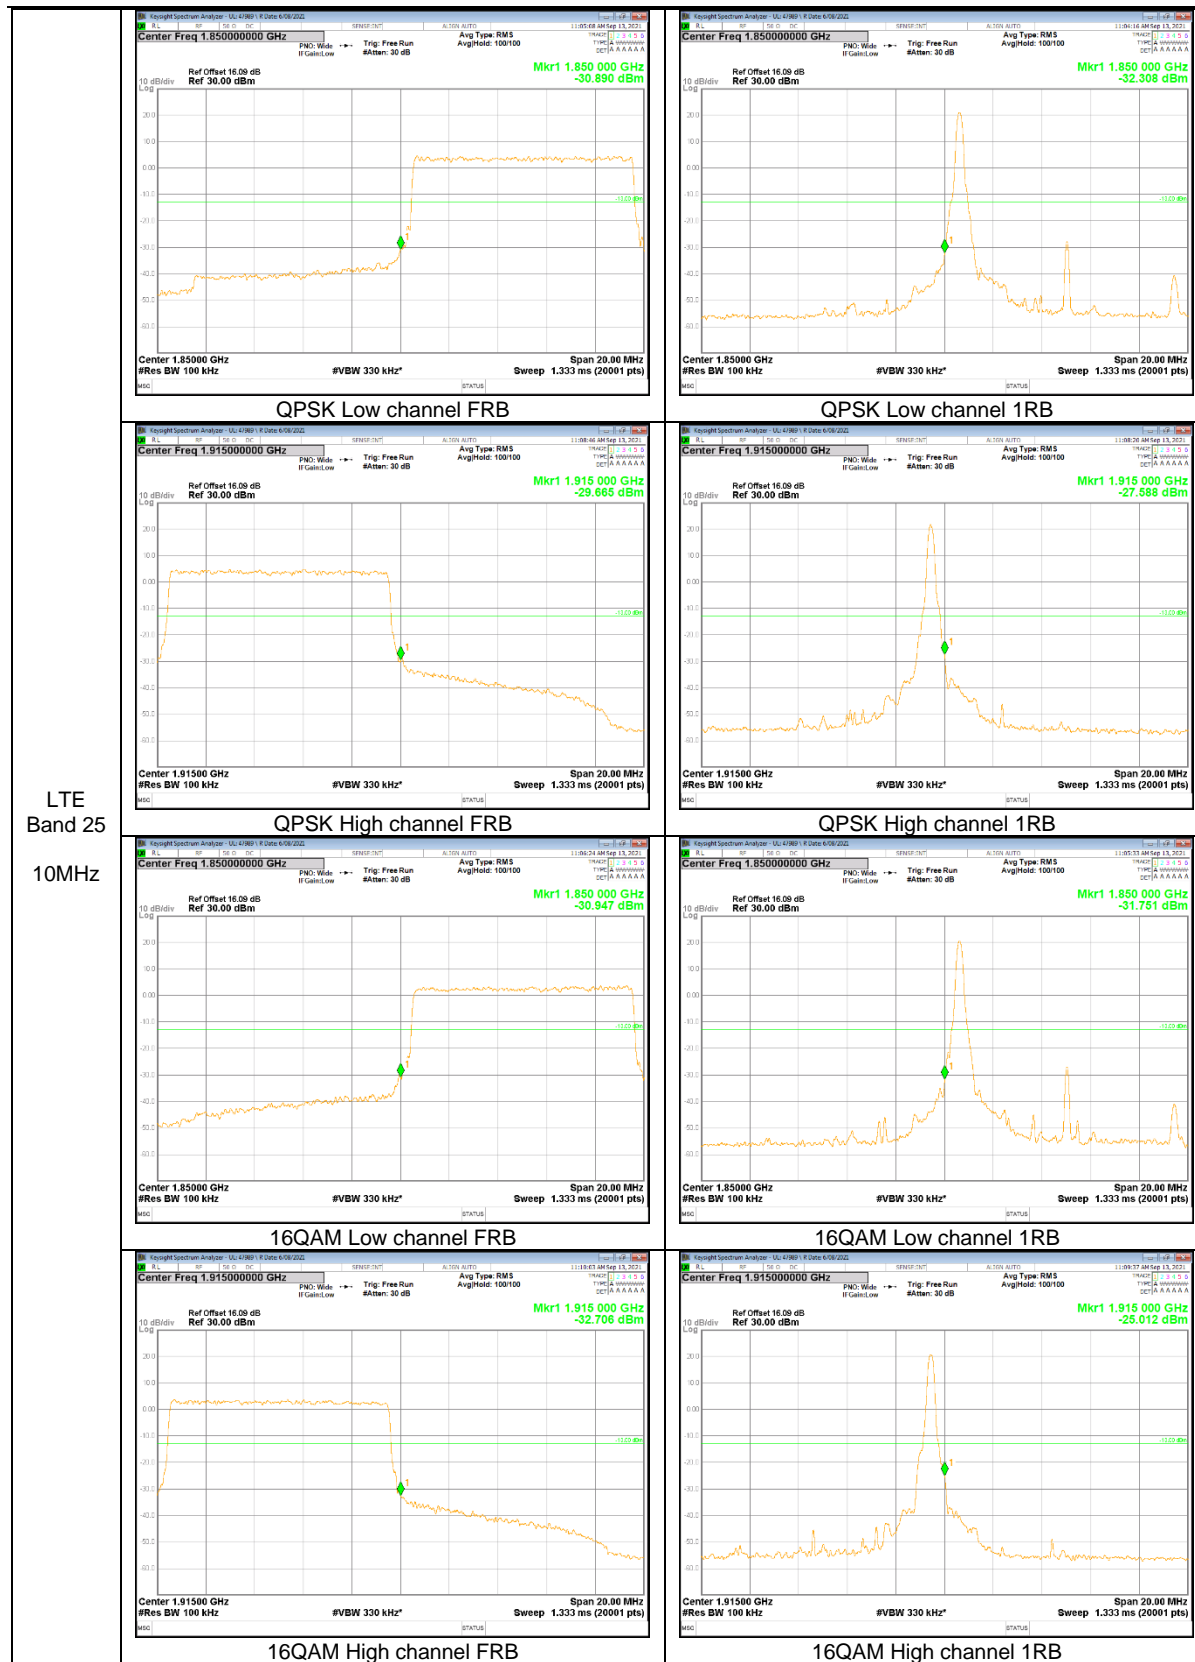

LTE Band 12

LTE
Band 12
10MHz

LTE
 Band 12
 1.4MHz

LTE Band 13

LTE
 Band 13
 10MHz

LTE
 Band 13
 5MHz

LTE
 Band 13
 5MHz

LTE Band 25

LTE
 Band 25
 20MHz

LTE
 Band 25
 15MHz

LTE
 Band 25
 10MHz

LTE
 Band 25
 5MHz

LTE
 Band 25
 3MHz

LTE
 Band 25
 1.4MHz

LTE Band 26 (Part 22)

LTE
Band 26
15MHz

LTE
 Band 26
 10MHz

LTE
 Band 26
 5MHz