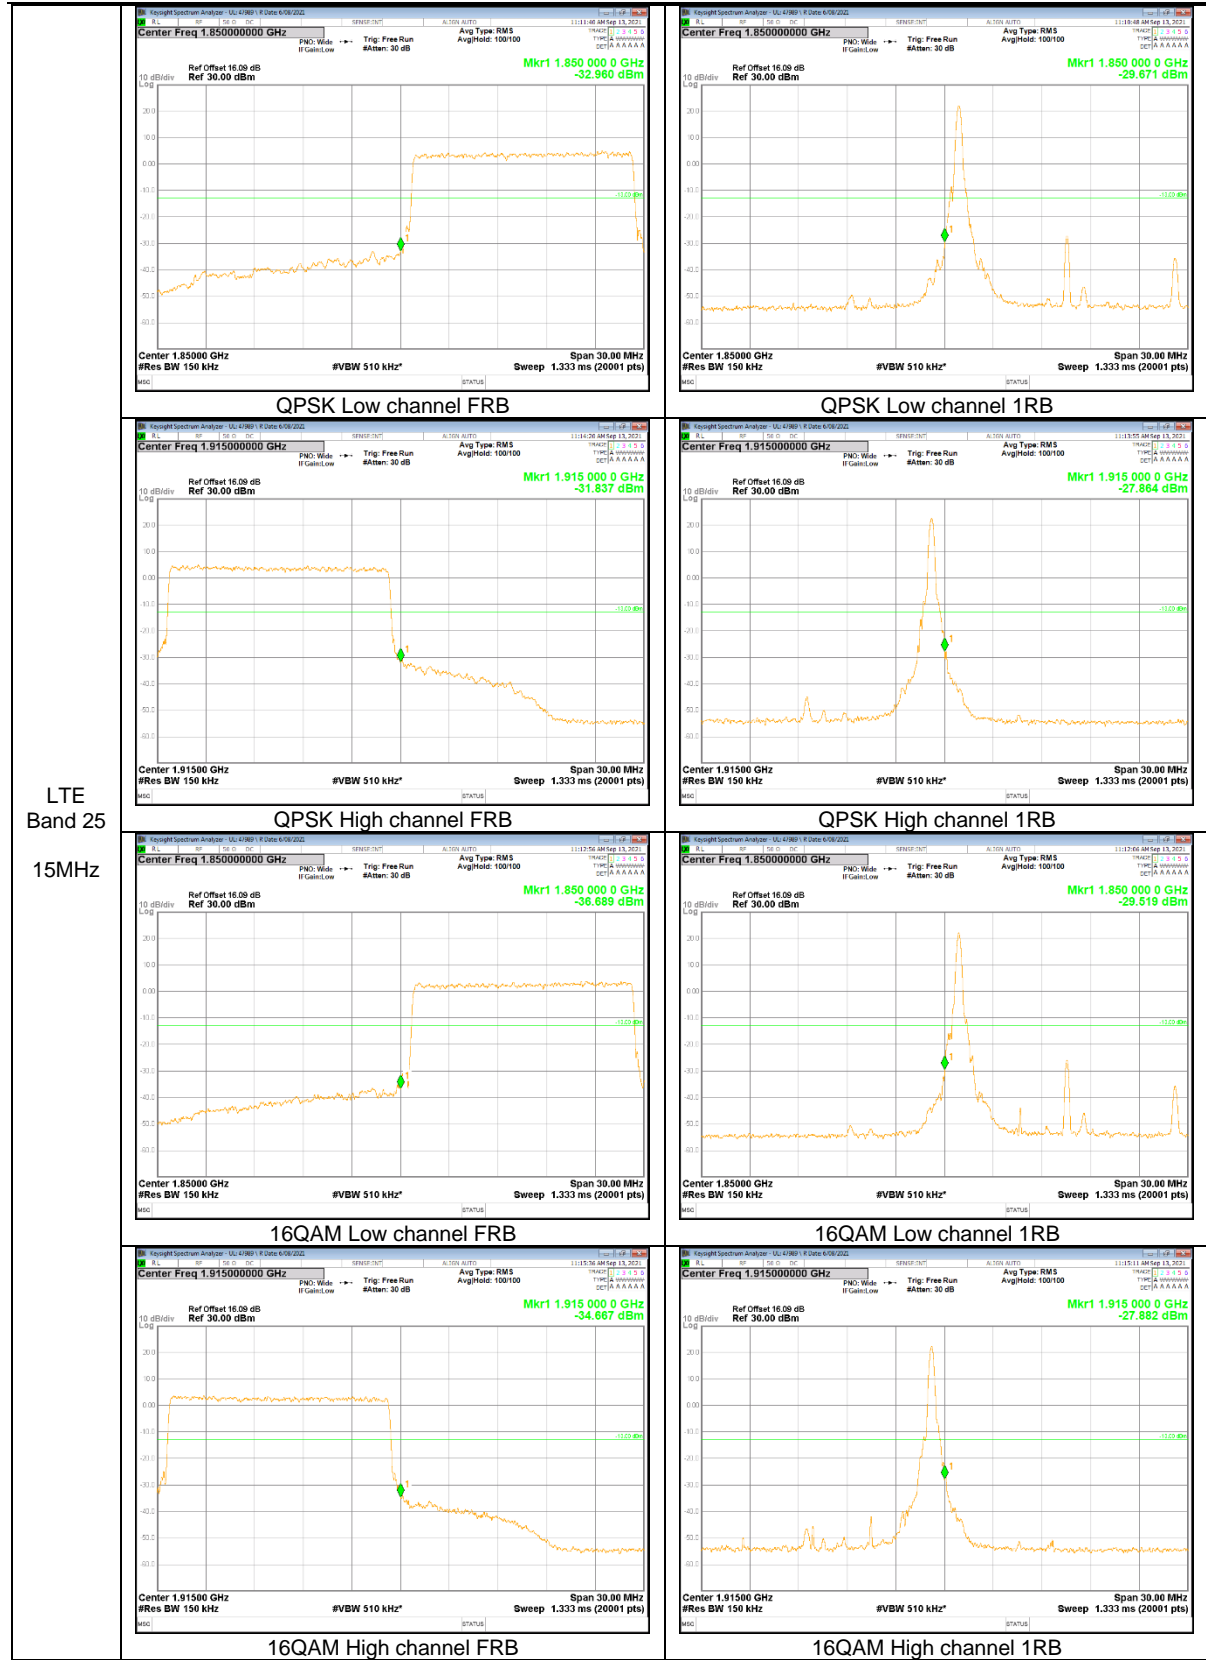

LTE Band 12

LTE
Band 12
10MHz

LTE
 Band 12
 1.4MHz

LTE Band 13

LTE
 Band 13
 10MHz

LTE
 Band 13
 5MHz

LTE
 Band 13
 5MHz

LTE Band 25

LTE
 Band 25
 20MHz

LTE
 Band 25
 15MHz

LTE
 Band 25
 10MHz

LTE
 Band 25
 5MHz

LTE
 Band 25
 3MHz

LTE
 Band 25
 1.4MHz

LTE Band 26 (Part 22)

LTE
Band 26
15MHz

LTE
 Band 26
 10MHz

LTE
 Band 26
 5MHz