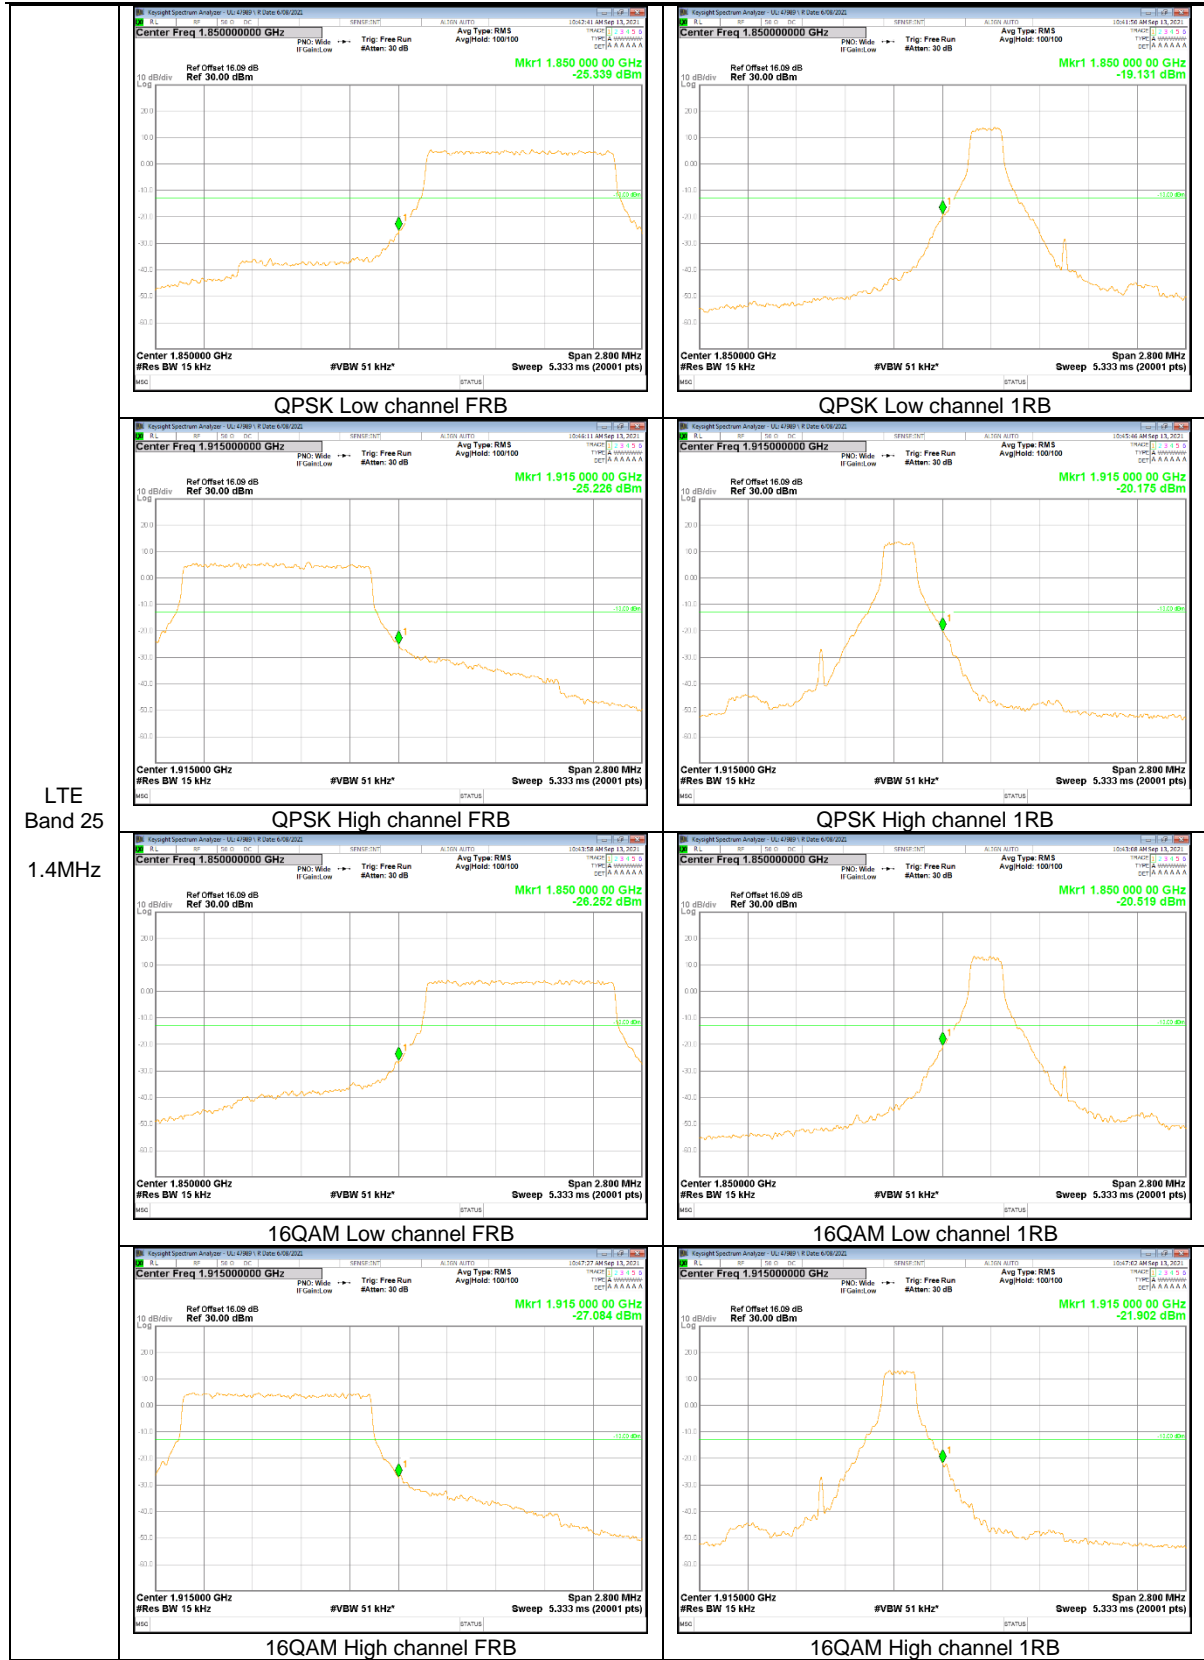

LTE Band 12

LTE
Band 12
10MHz

LTE
 Band 12
 1.4MHz

LTE Band 13

LTE
 Band 13
 10MHz

LTE
 Band 13
 5MHz

LTE
 Band 13
 5MHz

LTE Band 25

LTE
 Band 25
 20MHz

LTE
 Band 25
 15MHz

LTE
 Band 25
 10MHz

LTE
 Band 25
 5MHz

LTE
 Band 25
 3MHz

LTE
 Band 25
 1.4MHz

LTE Band 26 (Part 22)

LTE
Band 26
15MHz

LTE
 Band 26
 10MHz

LTE
 Band 26
 5MHz