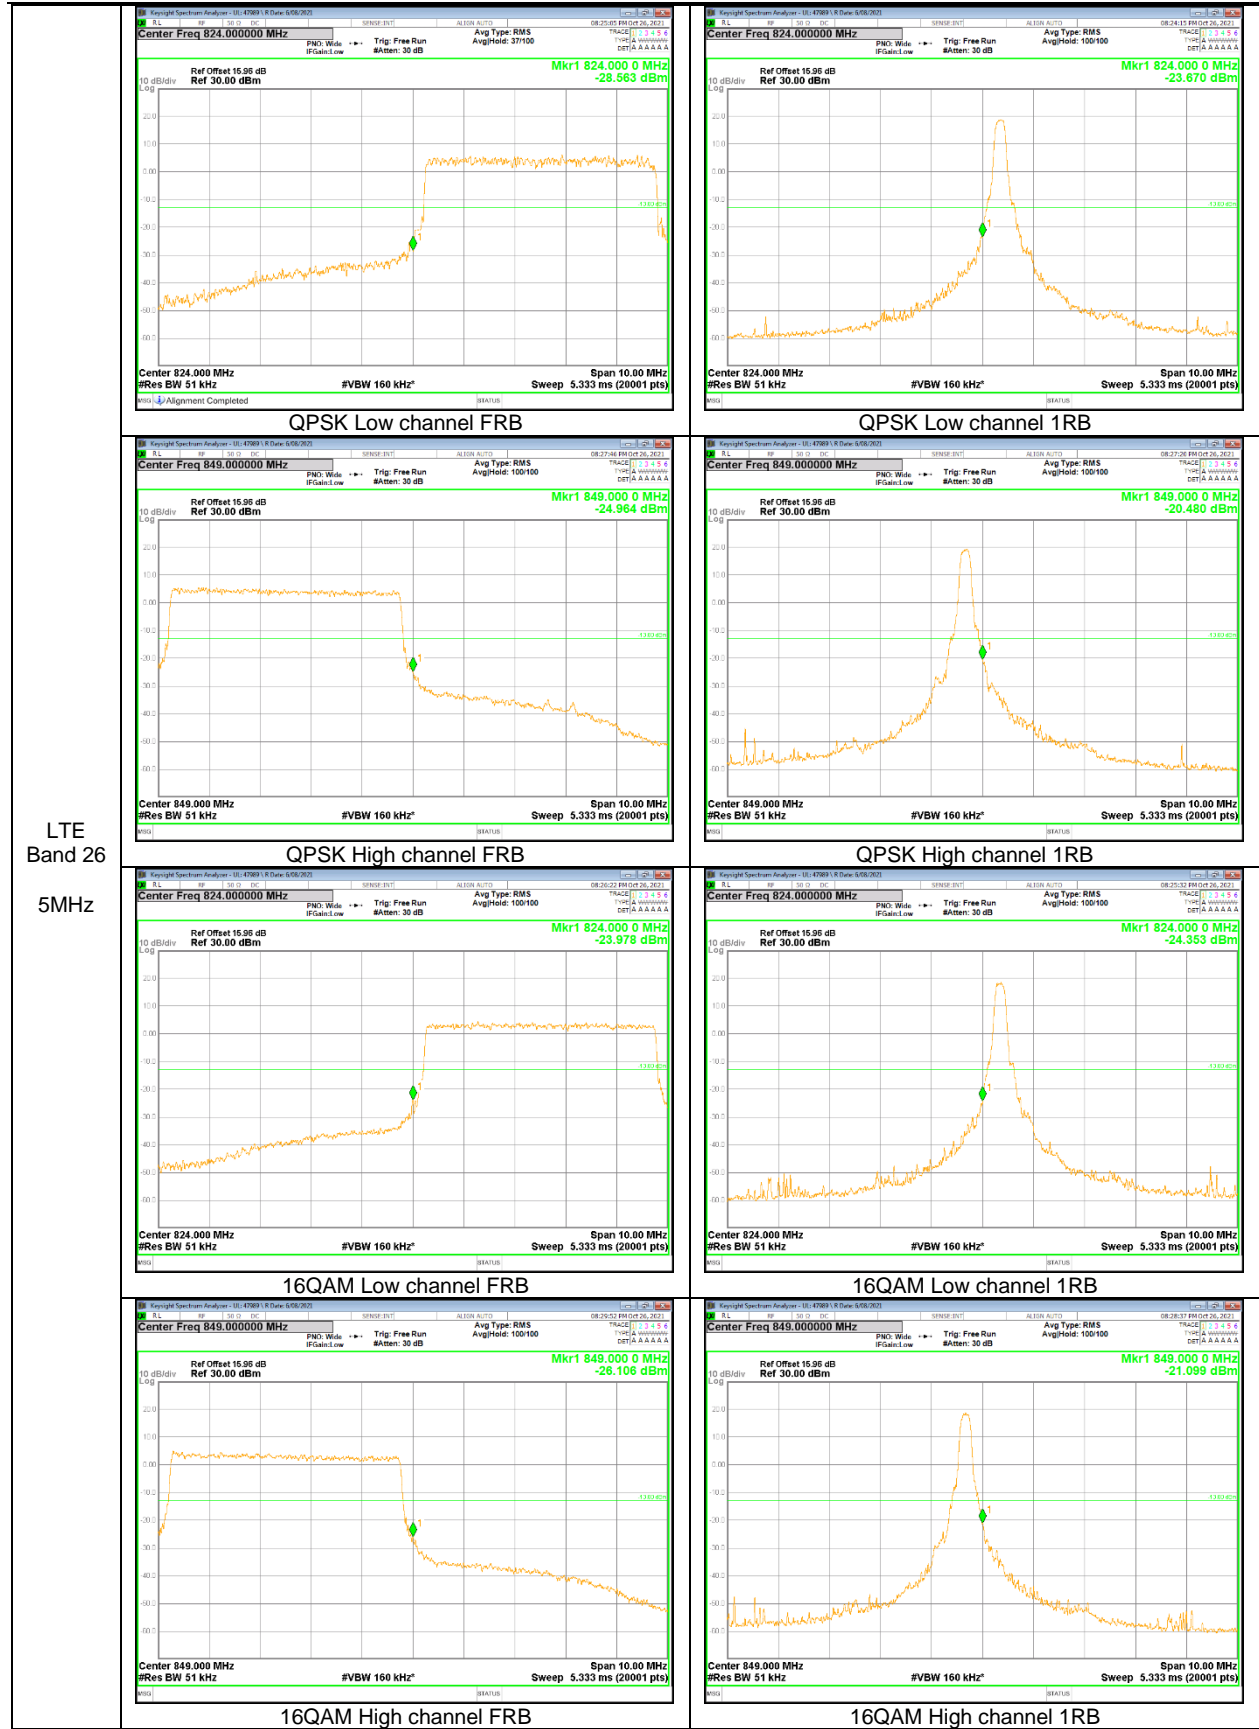

LTE Band 12

LTE
Band 12
10MHz

LTE
 Band 12
 1.4MHz

LTE Band 13

LTE
 Band 13
 10MHz

LTE
 Band 13
 5MHz

LTE
 Band 13
 5MHz

LTE Band 25

LTE
 Band 25
 20MHz

LTE
 Band 25
 15MHz

LTE
 Band 25
 10MHz

LTE
 Band 25
 5MHz

LTE
 Band 25
 3MHz

LTE
 Band 25
 1.4MHz

LTE Band 26 (Part 22)

LTE
Band 26
15MHz

LTE
 Band 26
 10MHz

LTE
 Band 26
 5MHz