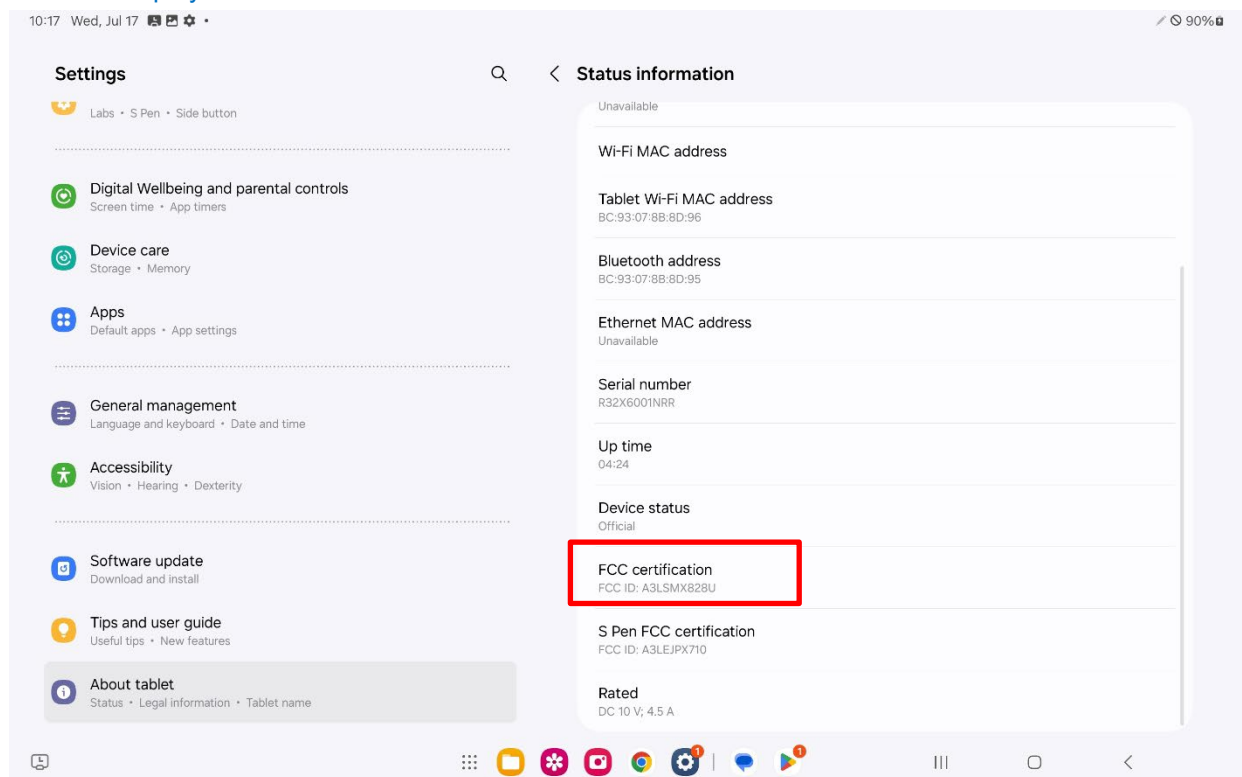

Description of E-Label and Location

FCC ID : A3LSMX828U

Model : SM-X828U

This model is applied E-label, please find description of E-label below.

FCC certification

FCC ID: A3LSMX828U

1. FCC ID (E-label): **Settings > About tablet > Status information**

<Device Display Screen>

2. Instruction of E-label on the User manual (online manual)

Depending on the region, you can view the regulatory information on the device. To view the information, launch the **Settings** app and tap **About tablet** → **Status information**.