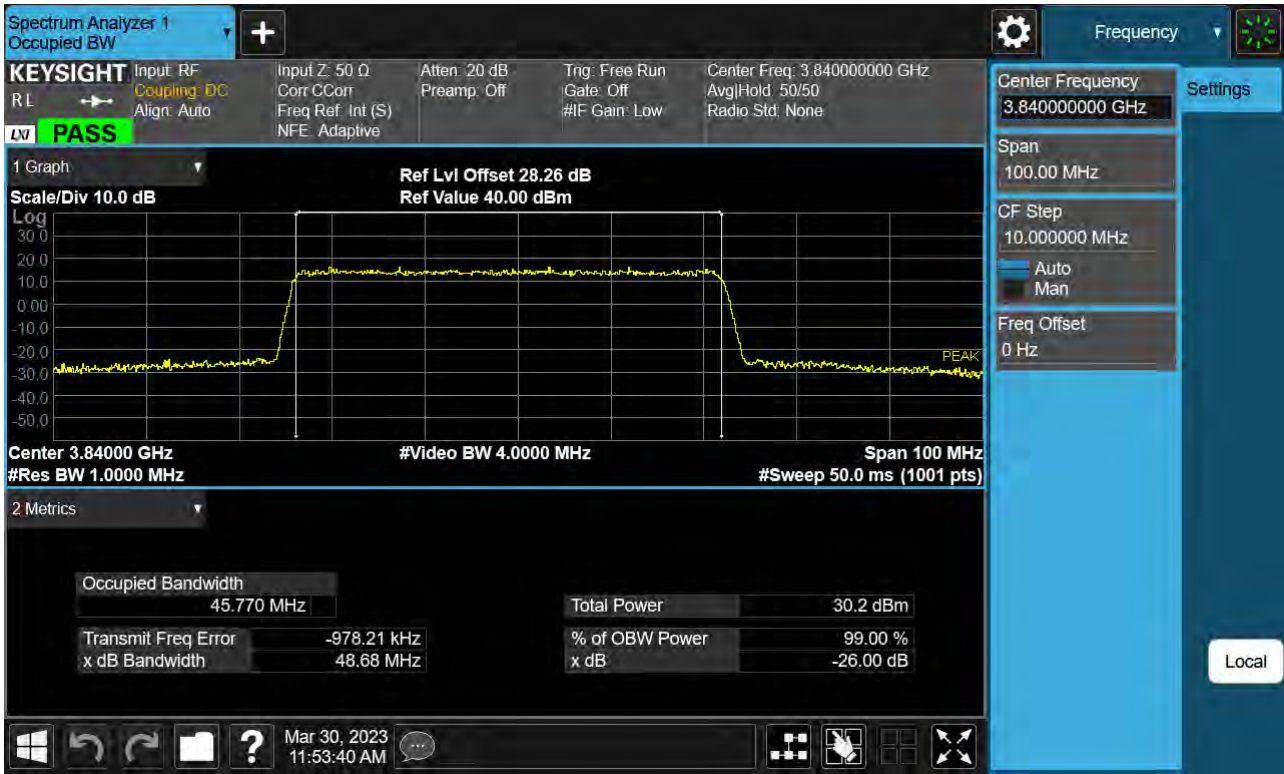

Sub6 n77. Occupied Bandwidth Plot (50 M BW Ch.656000 256QAM)