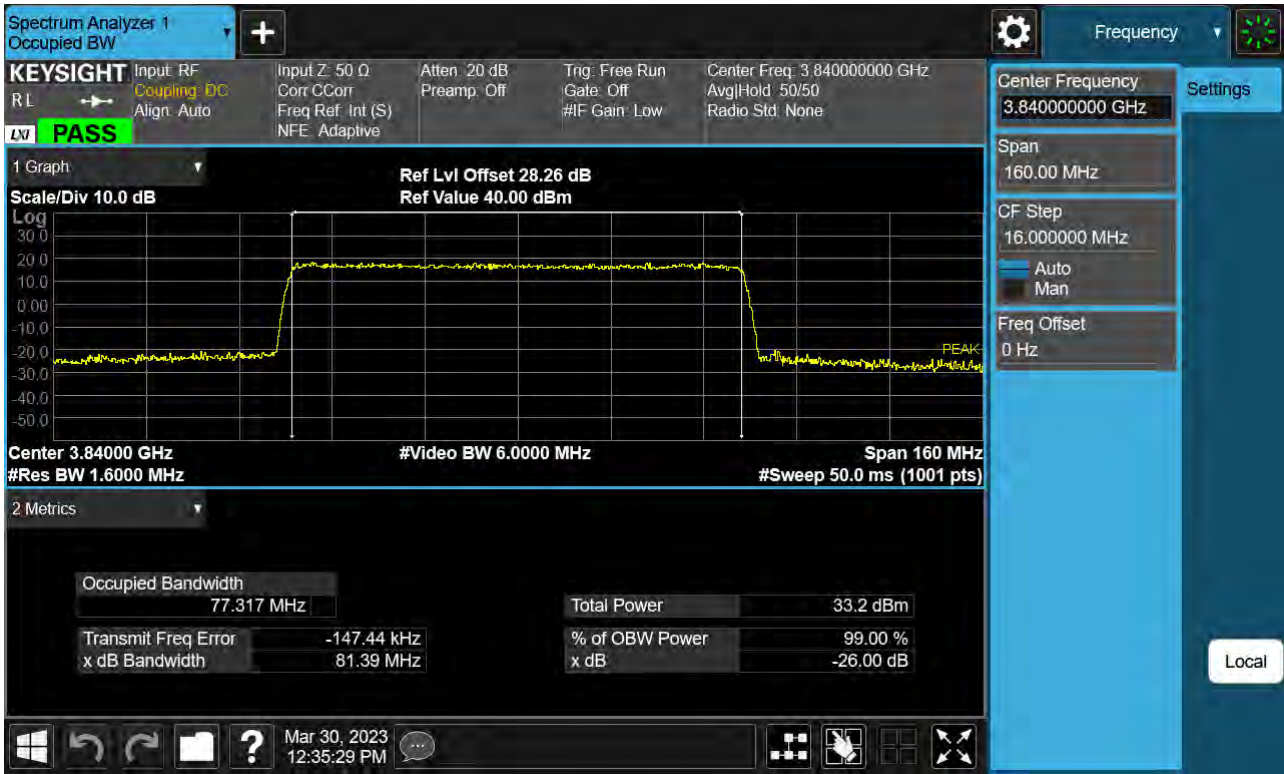

Sub6 n77. Occupied Bandwidth Plot (80 M BW Ch.656000 16QAM)