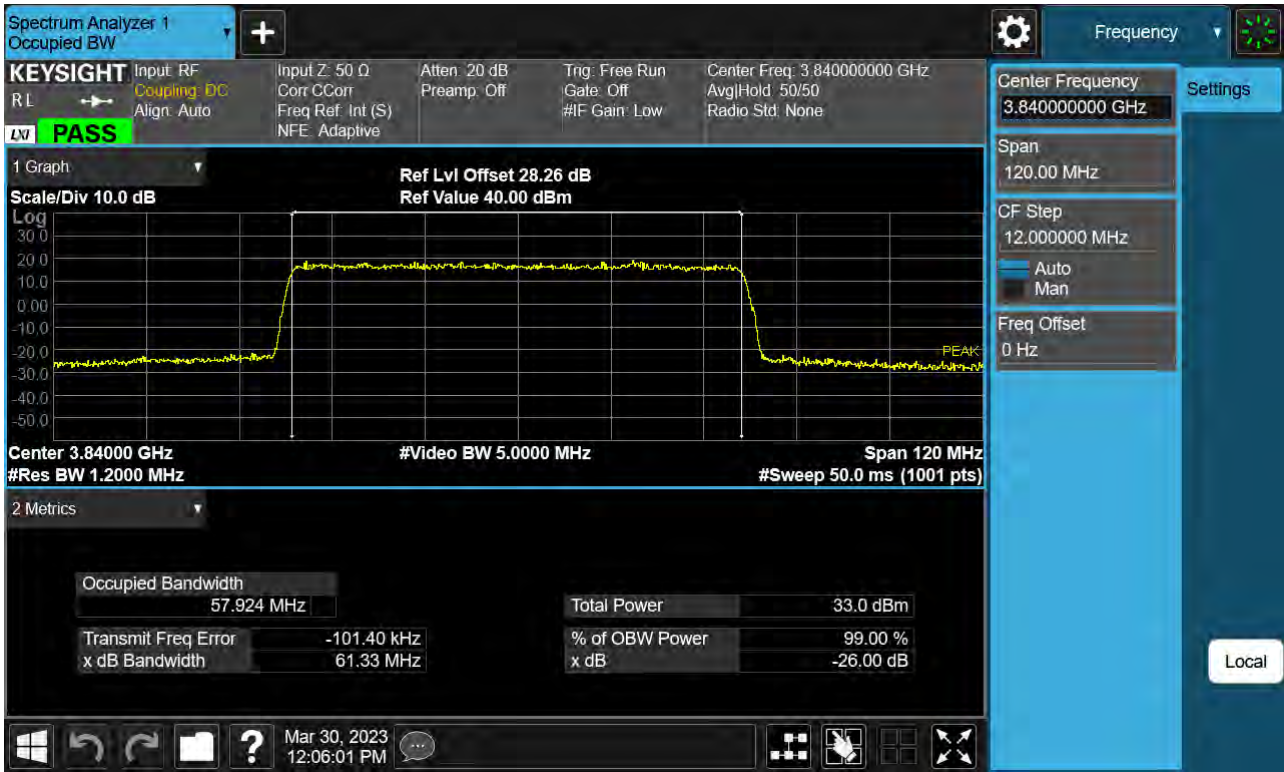

Sub6 n77. Occupied Bandwidth Plot (50 M BW Ch.656000 256QAM)

Sub6 n77. Occupied Bandwidth Plot (60 M BW Ch.656000 BPSK)

Sub6 n77. Occupied Bandwidth Plot (60 M BW Ch.656000 QPSK)

Sub6 n77. Occupied Bandwidth Plot (60 M BW Ch.656000 16QAM)