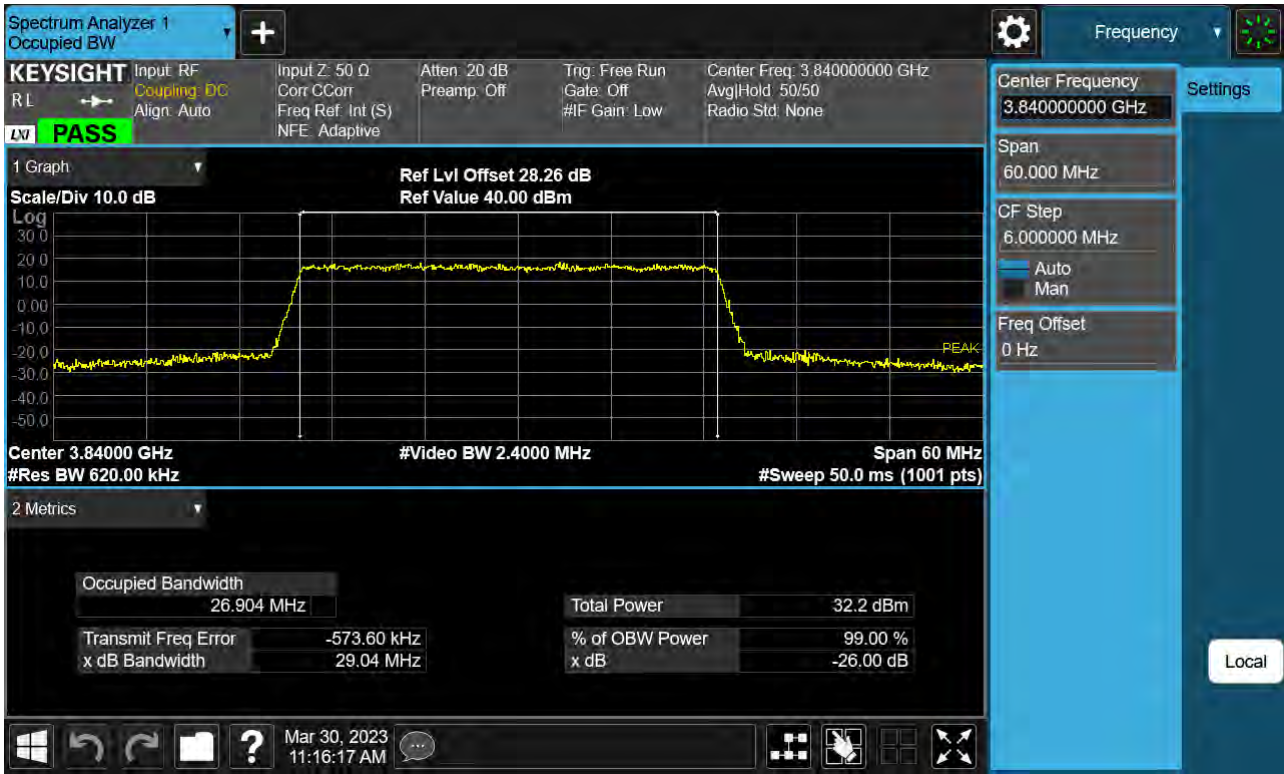

Sub6 n77. Occupied Bandwidth Plot (30 M BW Ch.656000 64QAM)