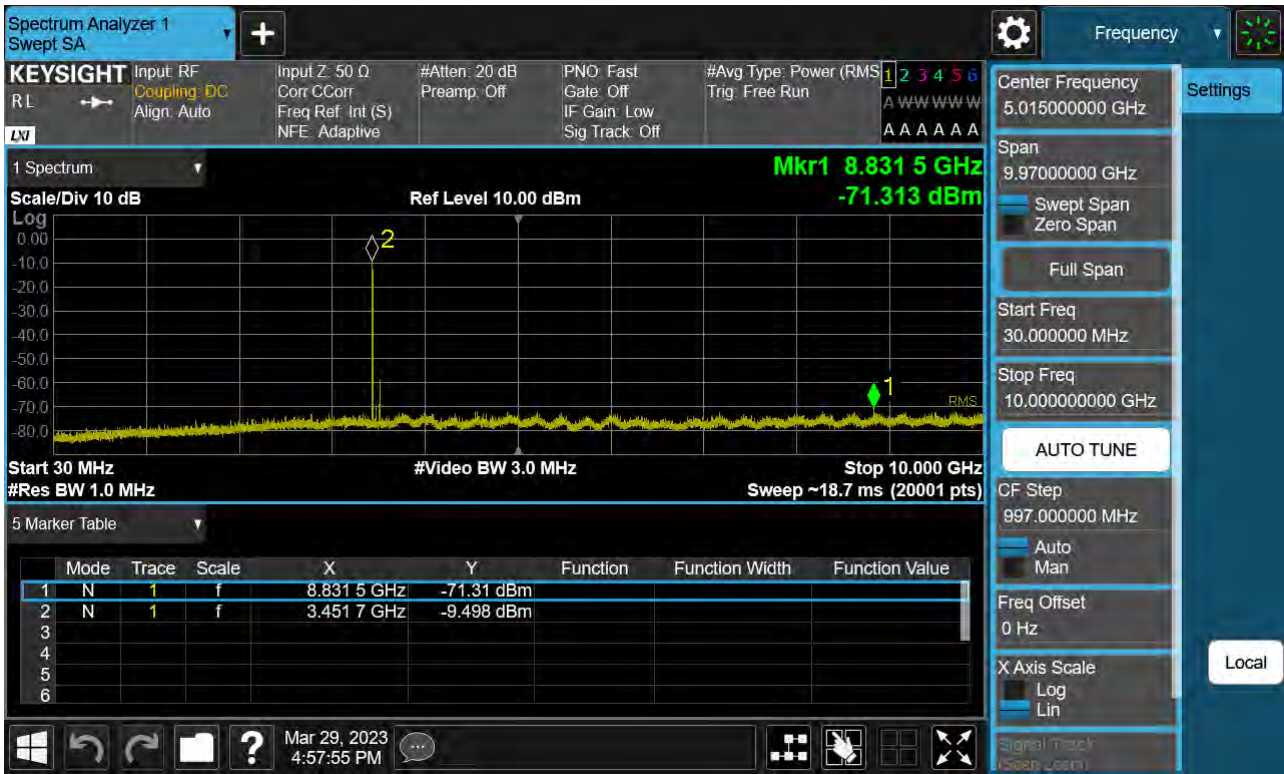

Sub6 n77. Conducted Spurious Plot_1 (632668ch_80 MHz_BPSK)