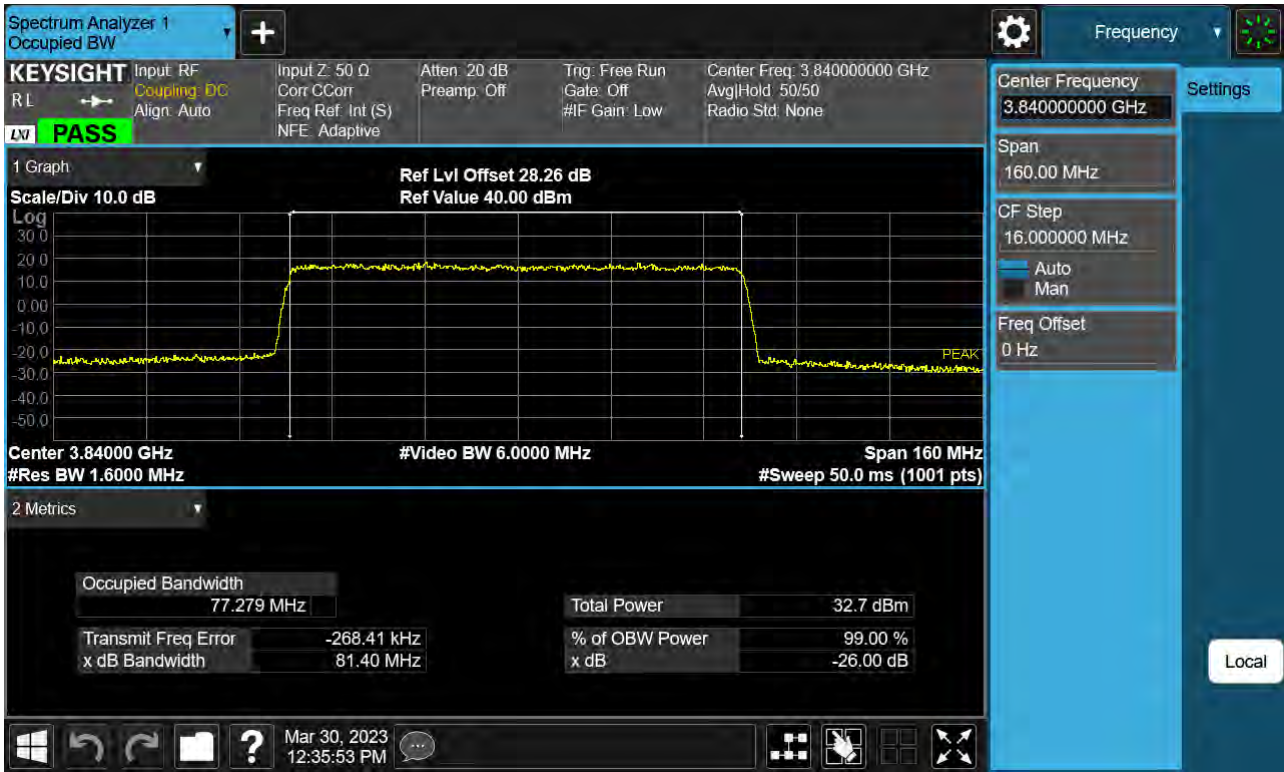

Sub6 n77. Occupied Bandwidth Plot (80 M BW Ch.656000 64QAM)