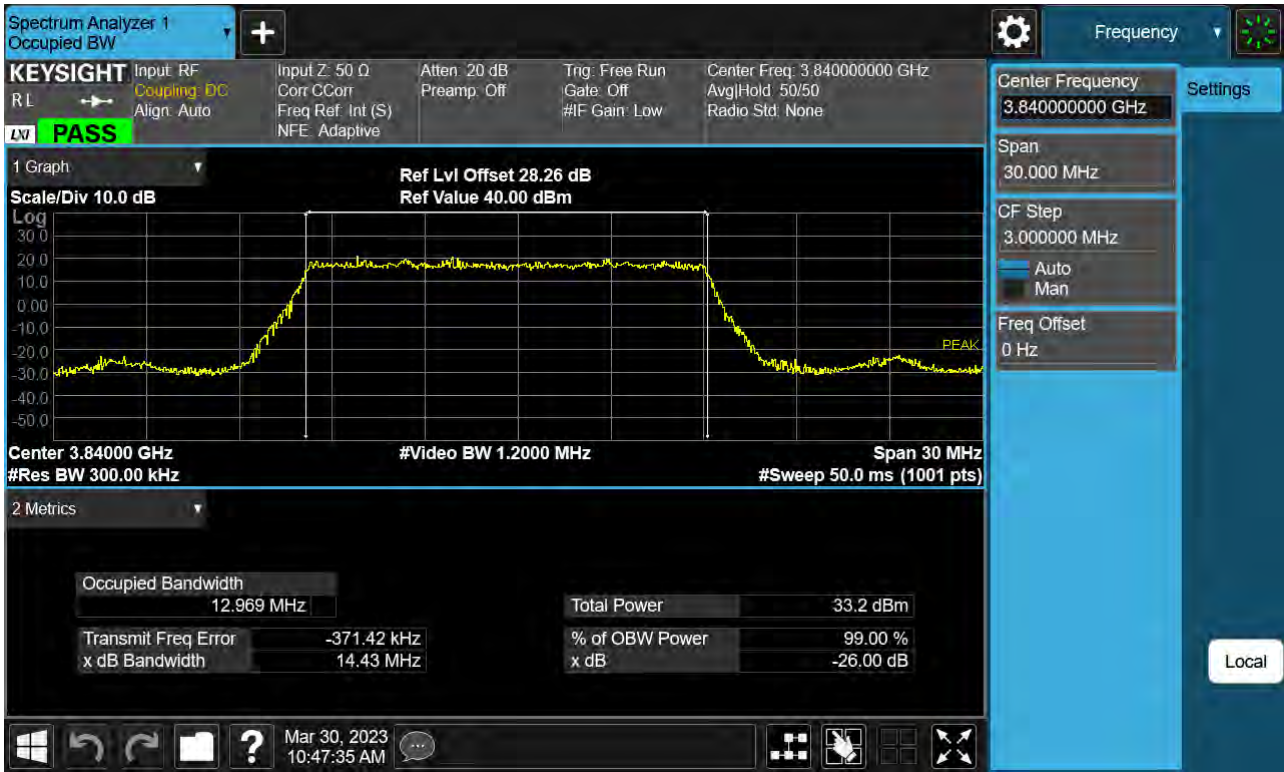

Sub6 n77. Occupied Bandwidth Plot (15 M BW Ch.656000 BPSK)