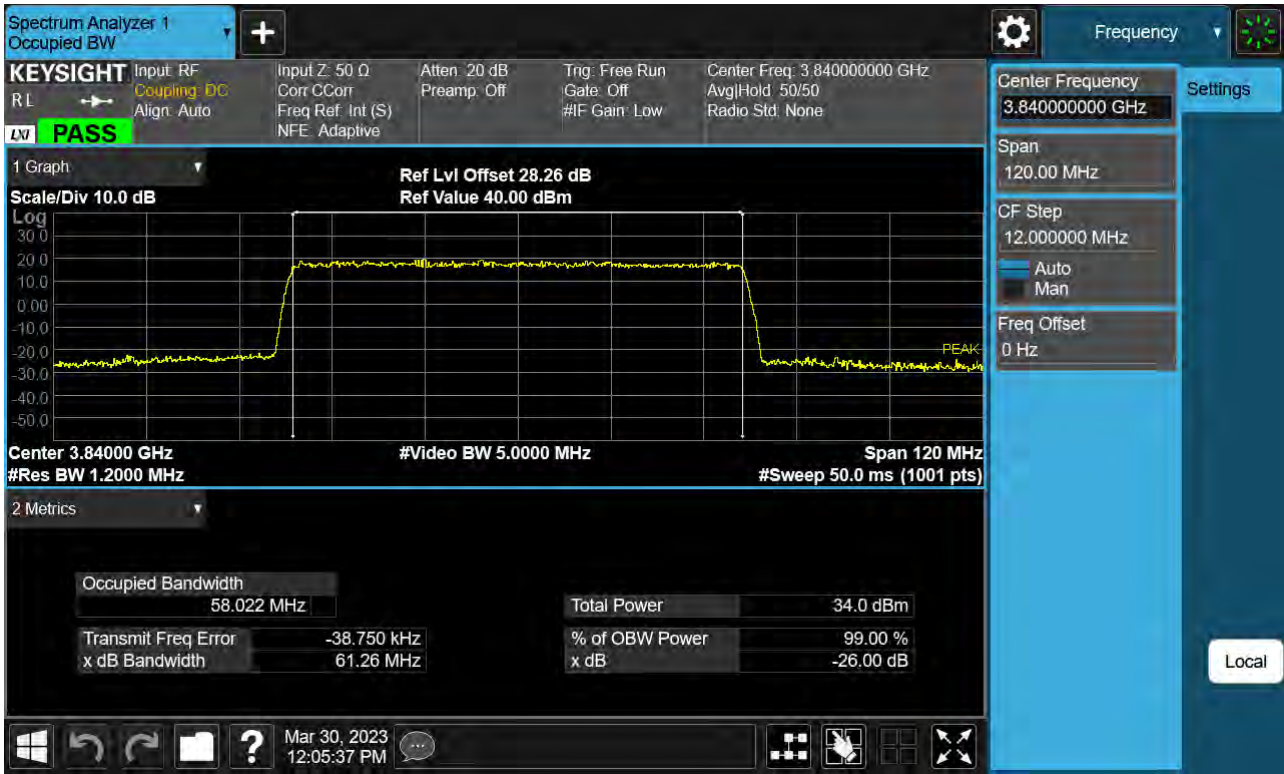

Sub6 n77. Occupied Bandwidth Plot (60 M BW Ch.656000 QPSK)