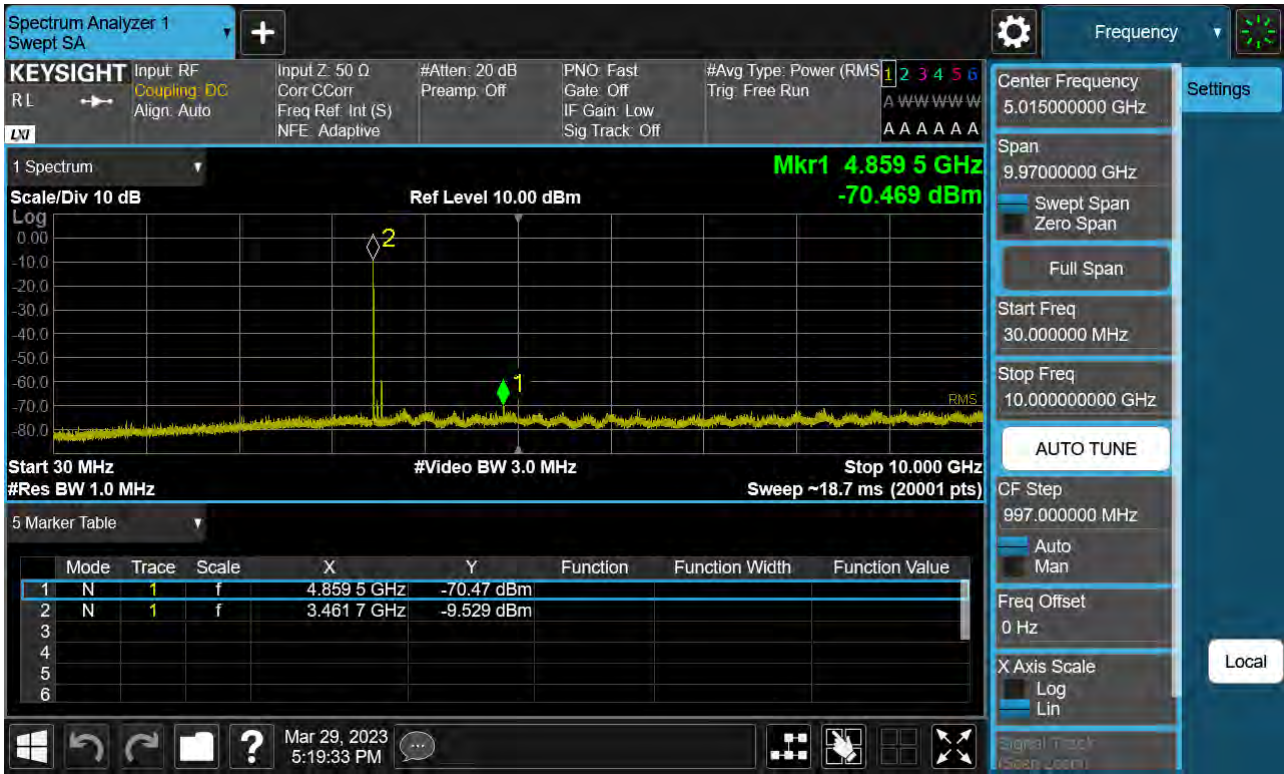

Sub6 n77. Conducted Spurious Plot_1 (633666ch_90 MHz_BPSK)