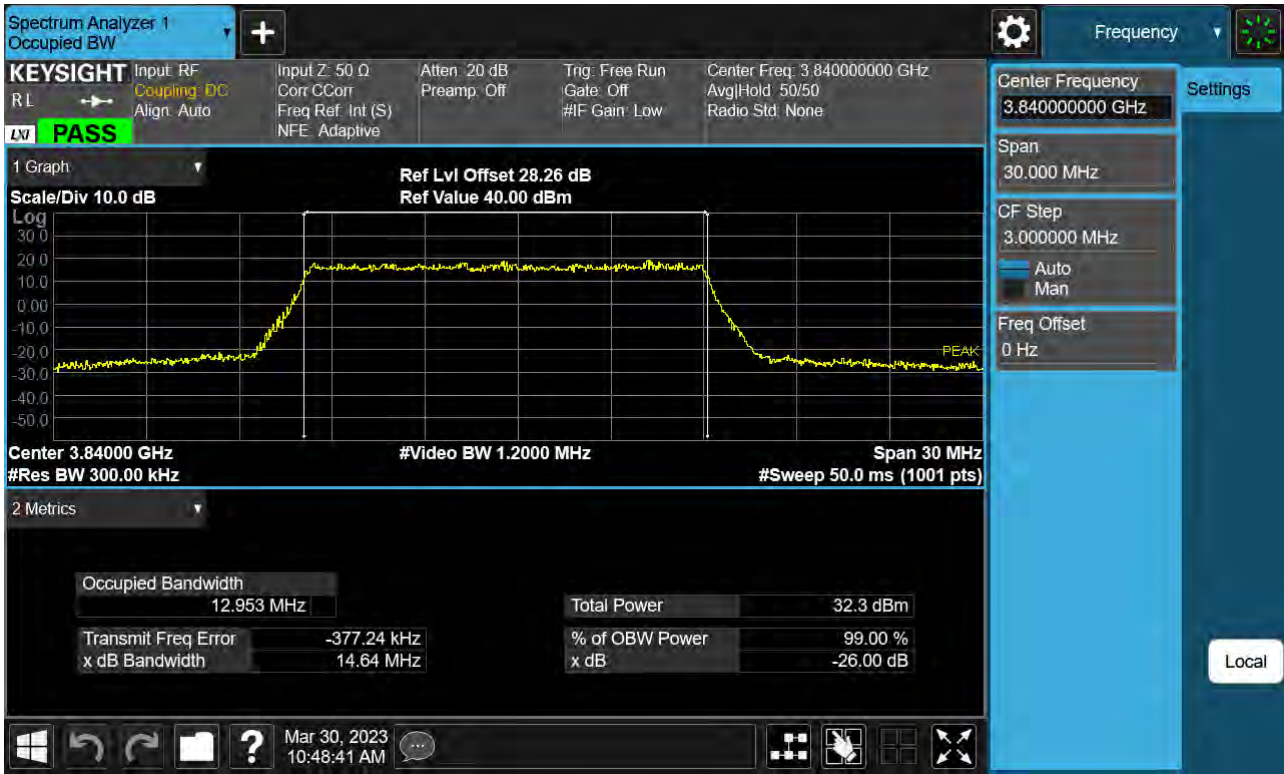

Sub6 n77. Occupied Bandwidth Plot (15 M BW Ch.656000 16QAM)