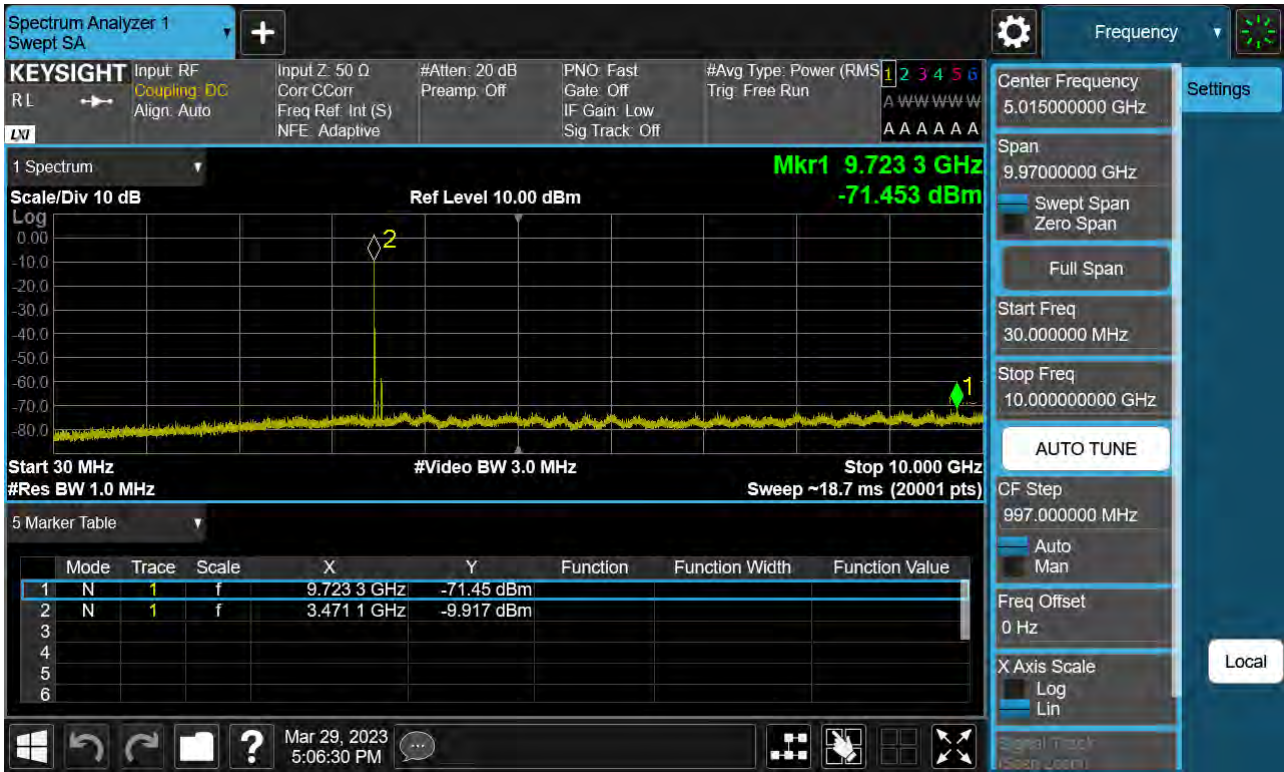

Sub6 n77. Conducted Spurious Plot_1 (634000ch_80 MHz_BPSK)