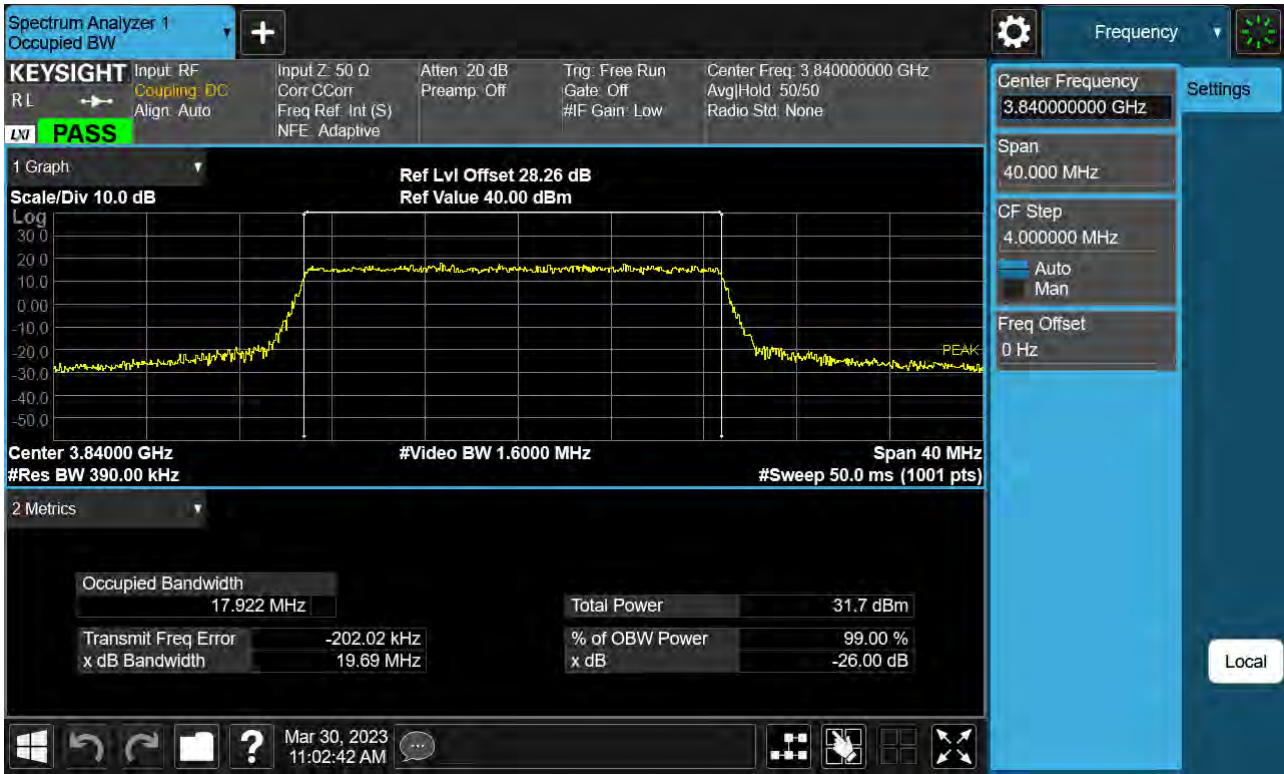

Sub6 n77. Occupied Bandwidth Plot (20 M BW Ch.656000 64QAM)