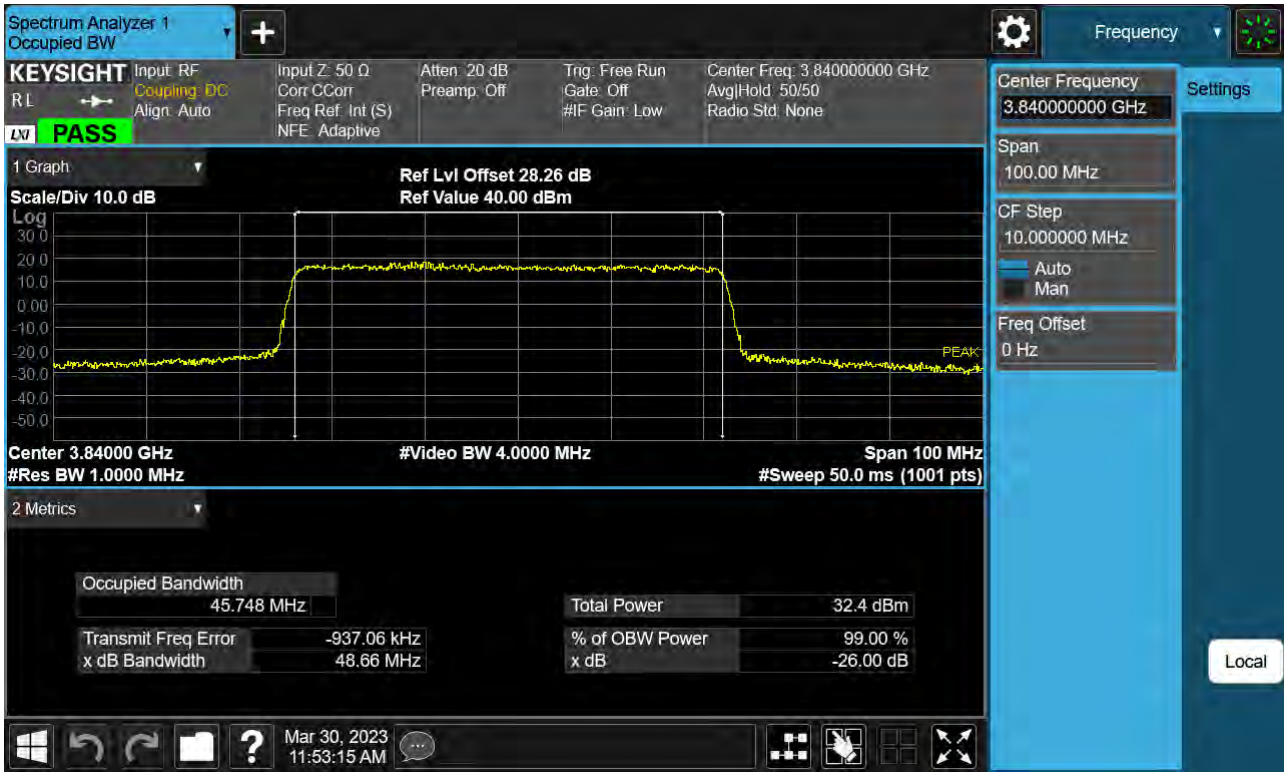

Sub6 n77. Occupied Bandwidth Plot (50 M BW Ch.656000 BPSK)

Sub6 n77. Occupied Bandwidth Plot (50 M BW Ch.656000 QPSK)

Sub6 n77. Occupied Bandwidth Plot (50 M BW Ch.656000 16QAM)

Sub6 n77. Occupied Bandwidth Plot (50 M BW Ch.656000 64QAM)