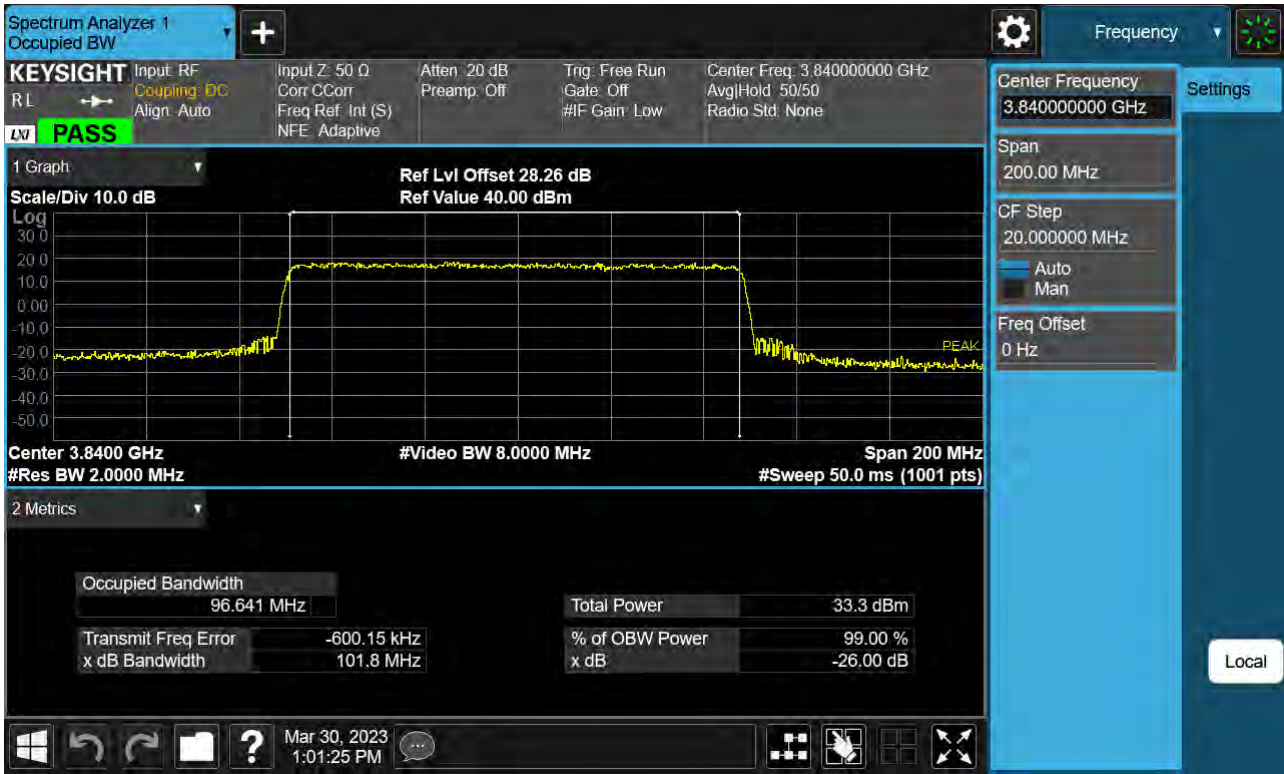

Sub6 n77. Occupied Bandwidth Plot (90 M BW Ch.656000 256QAM)

Sub6 n77. Occupied Bandwidth Plot (100 M BW Ch.656000 BPSK)

Sub6 n77. Occupied Bandwidth Plot (100 M BW Ch.656000 QPSK)

Sub6 n77. Occupied Bandwidth Plot (100 M BW Ch.656000 16QAM)