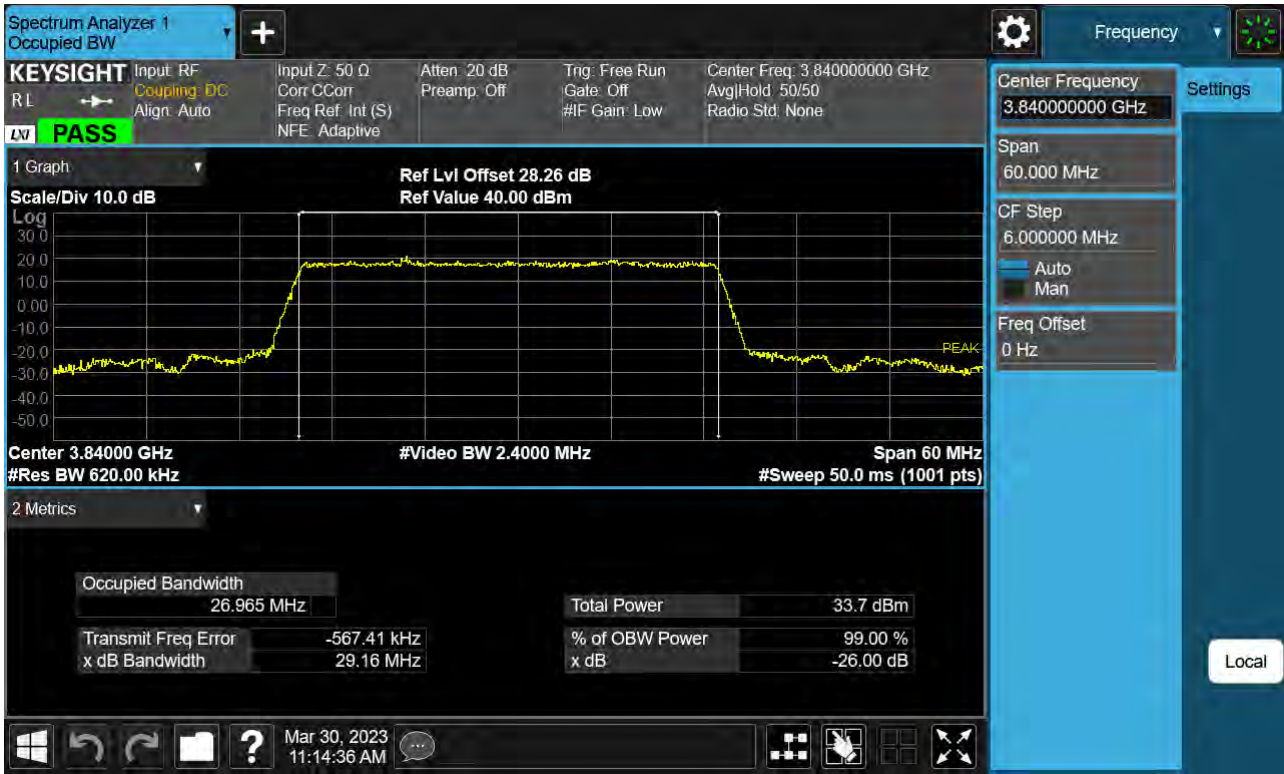

Sub6 n77. Occupied Bandwidth Plot (30 M BW Ch.656000 BPSK)