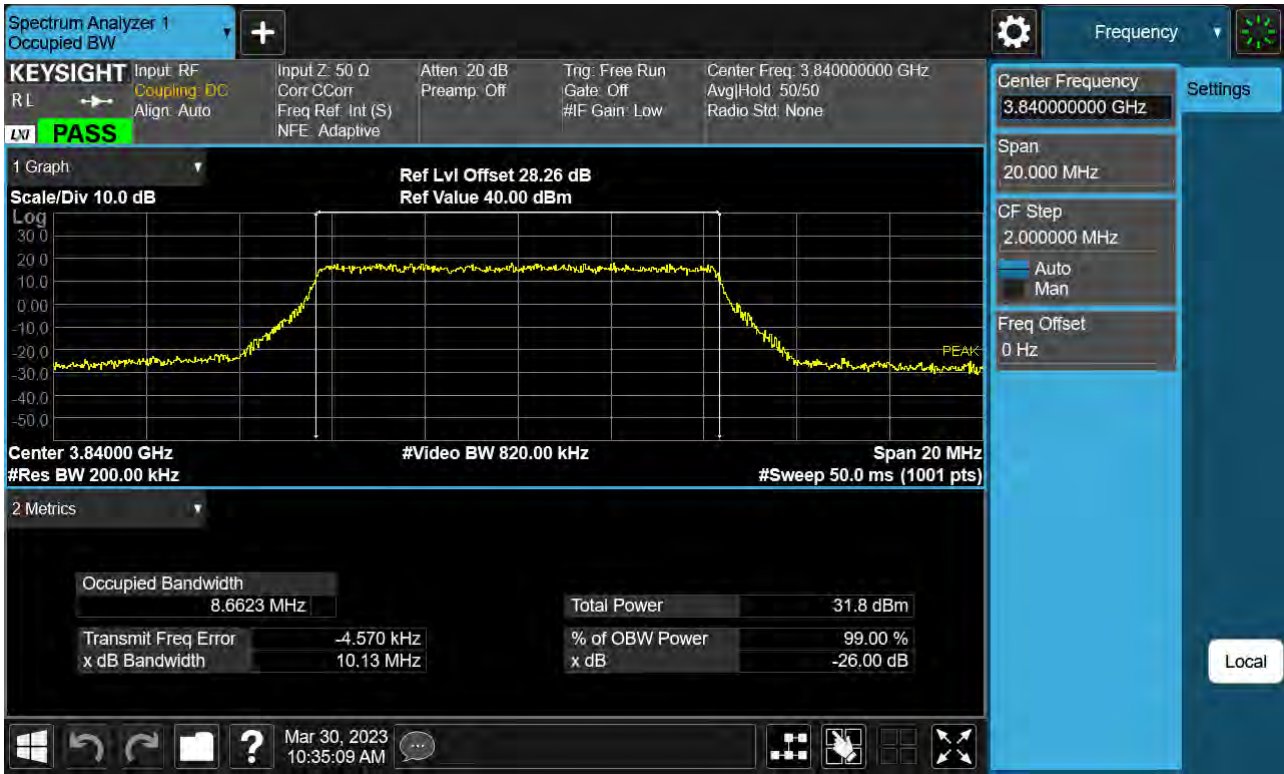

Sub6 n77. Occupied Bandwidth Plot (10 M BW Ch.656000 16QAM)