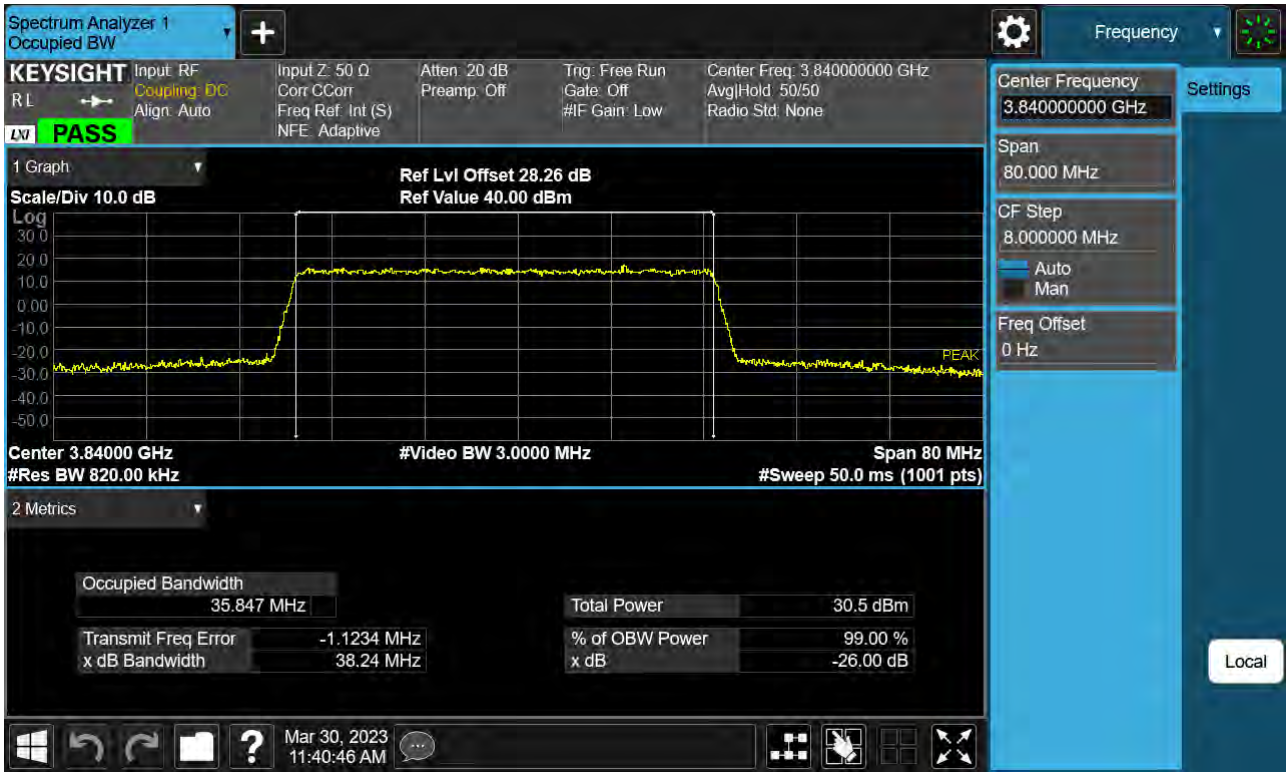

Sub6 n77. Occupied Bandwidth Plot (40 M BW Ch.656000 QPSK)

Sub6 n77. Occupied Bandwidth Plot (40 M BW Ch.656000 16QAM)

Sub6 n77. Occupied Bandwidth Plot (40 M BW Ch.656000 64QAM)

Sub6 n77. Occupied Bandwidth Plot (40 M BW Ch.656000 256QAM)