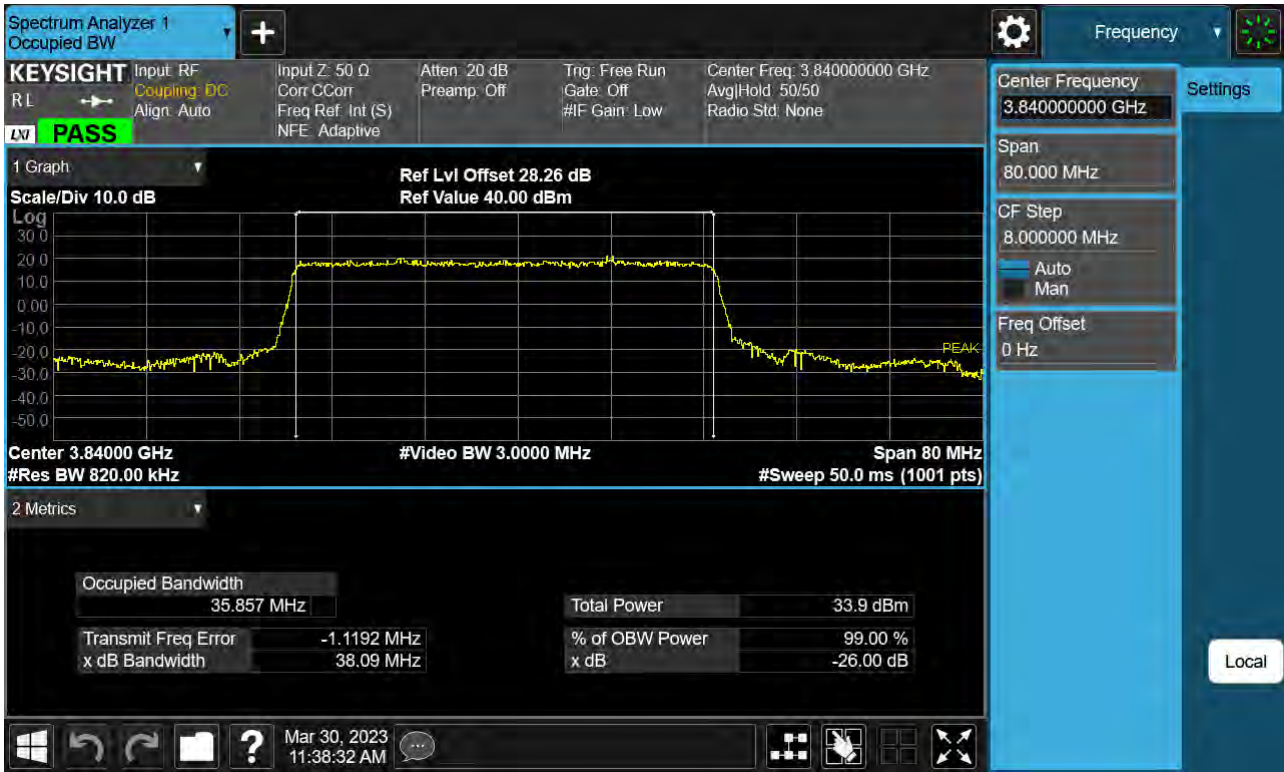

Sub6 n77. Occupied Bandwidth Plot (30 M BW Ch.656000 16QAM)

Sub6 n77. Occupied Bandwidth Plot (30 M BW Ch.656000 64QAM)

Sub6 n77. Occupied Bandwidth Plot (30 M BW Ch.656000 256QAM)

Sub6 n77. Occupied Bandwidth Plot (40 M BW Ch.656000 BPSK)