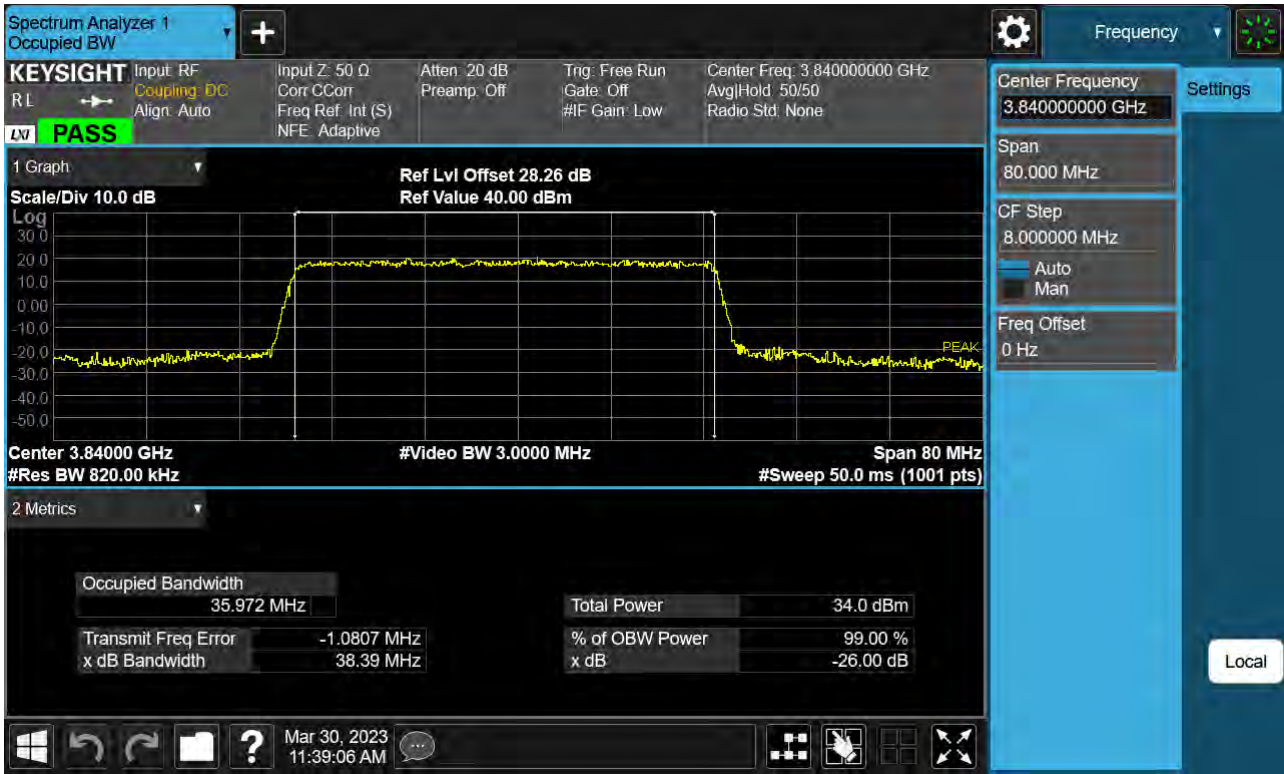

Sub6 n77. Occupied Bandwidth Plot (40 M BW Ch.656000 QPSK)