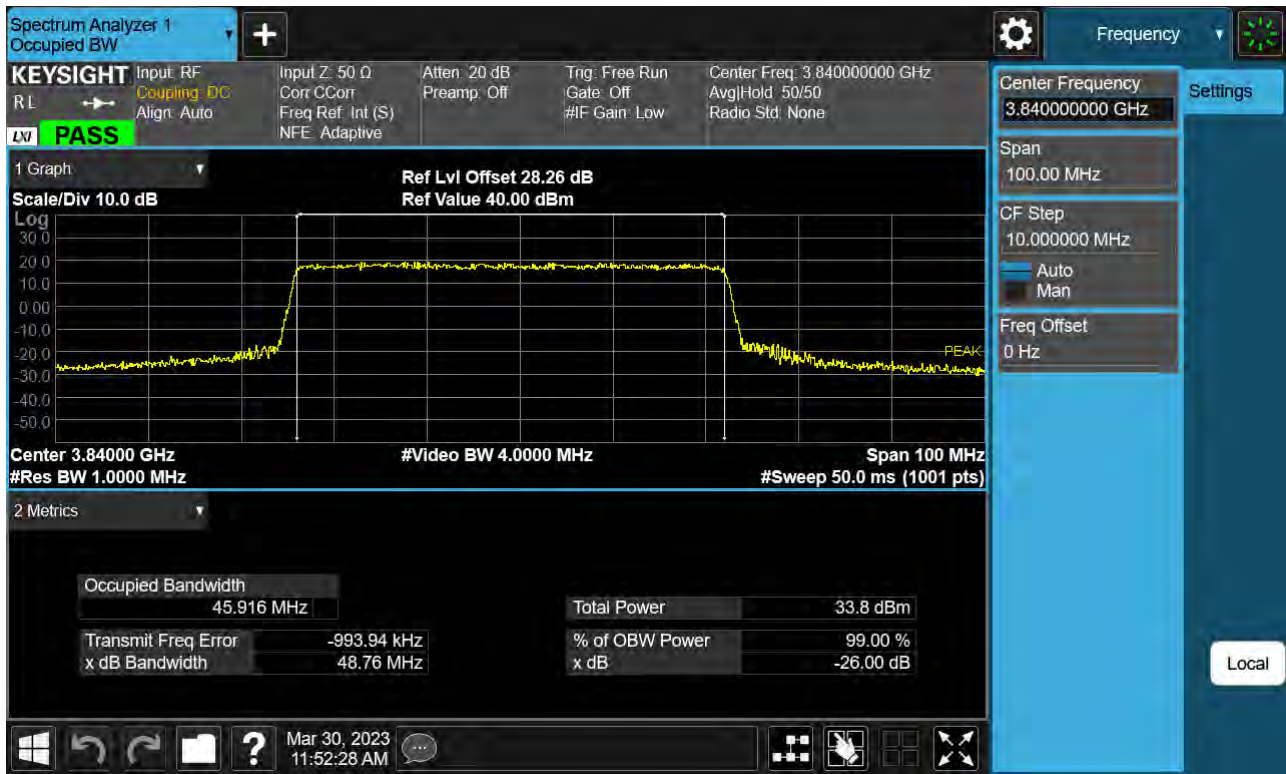

Sub6 n77. Occupied Bandwidth Plot (50 M BW Ch.656000 QPSK)