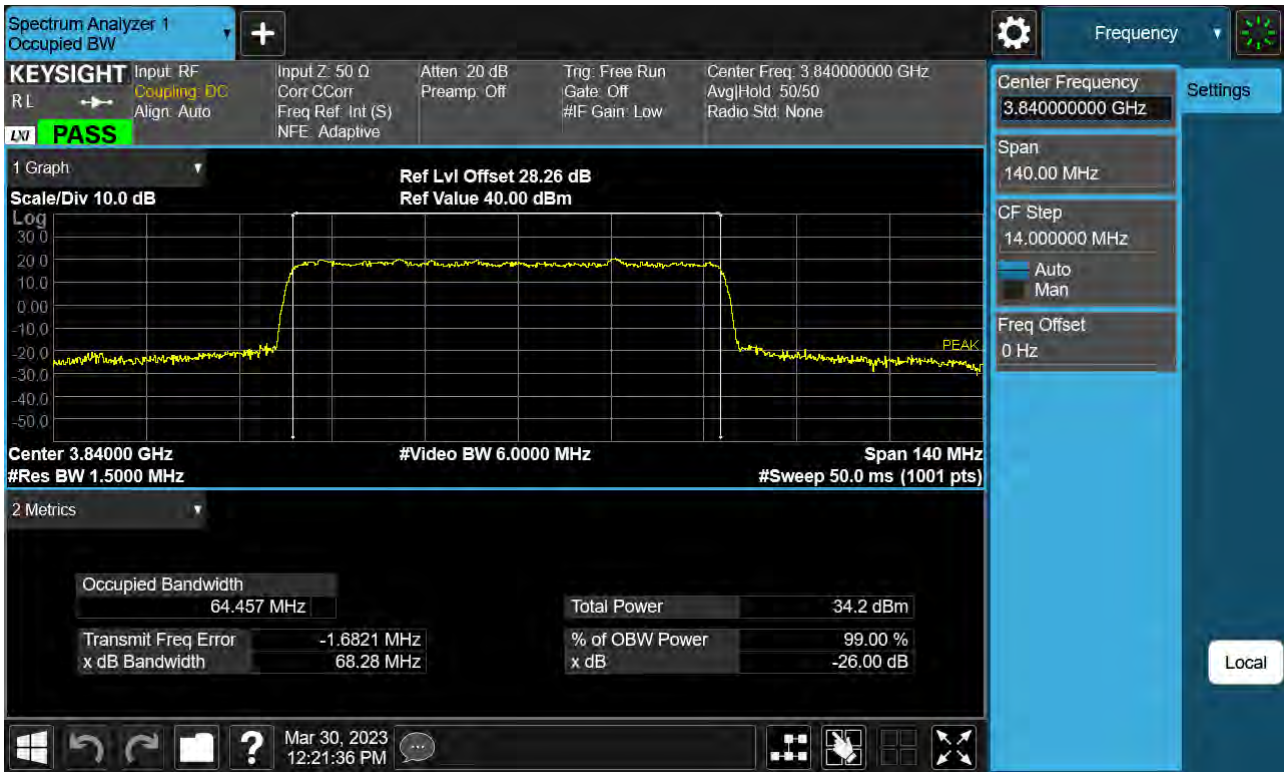

Sub6 n77. Occupied Bandwidth Plot (70 M BW Ch.656000 BPSK)