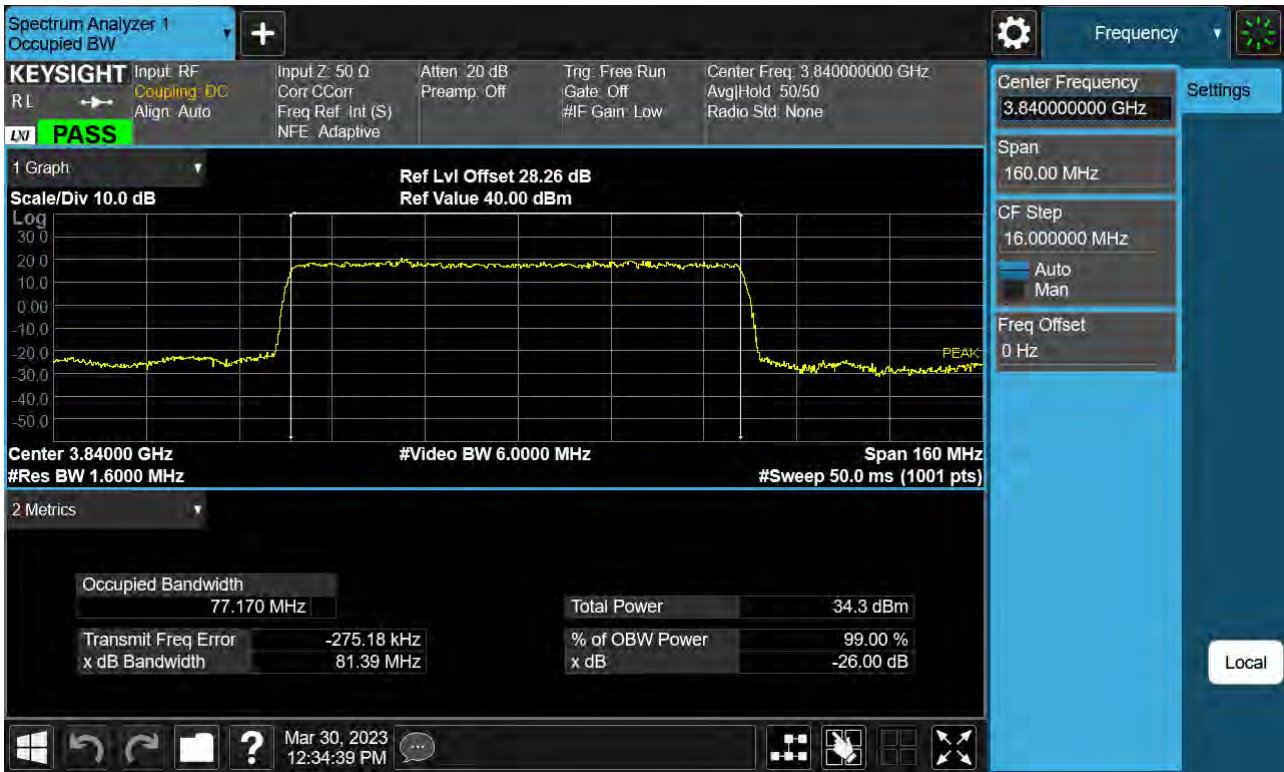

Sub6 n77. Occupied Bandwidth Plot (70 M BW Ch.656000 16QAM)

Sub6 n77. Occupied Bandwidth Plot (70 M BW Ch.656000 64QAM)

Sub6 n77. Occupied Bandwidth Plot (70 M BW Ch.656000 256QAM)

Sub6 n77. Occupied Bandwidth Plot (80 M BW Ch.656000 BPSK)