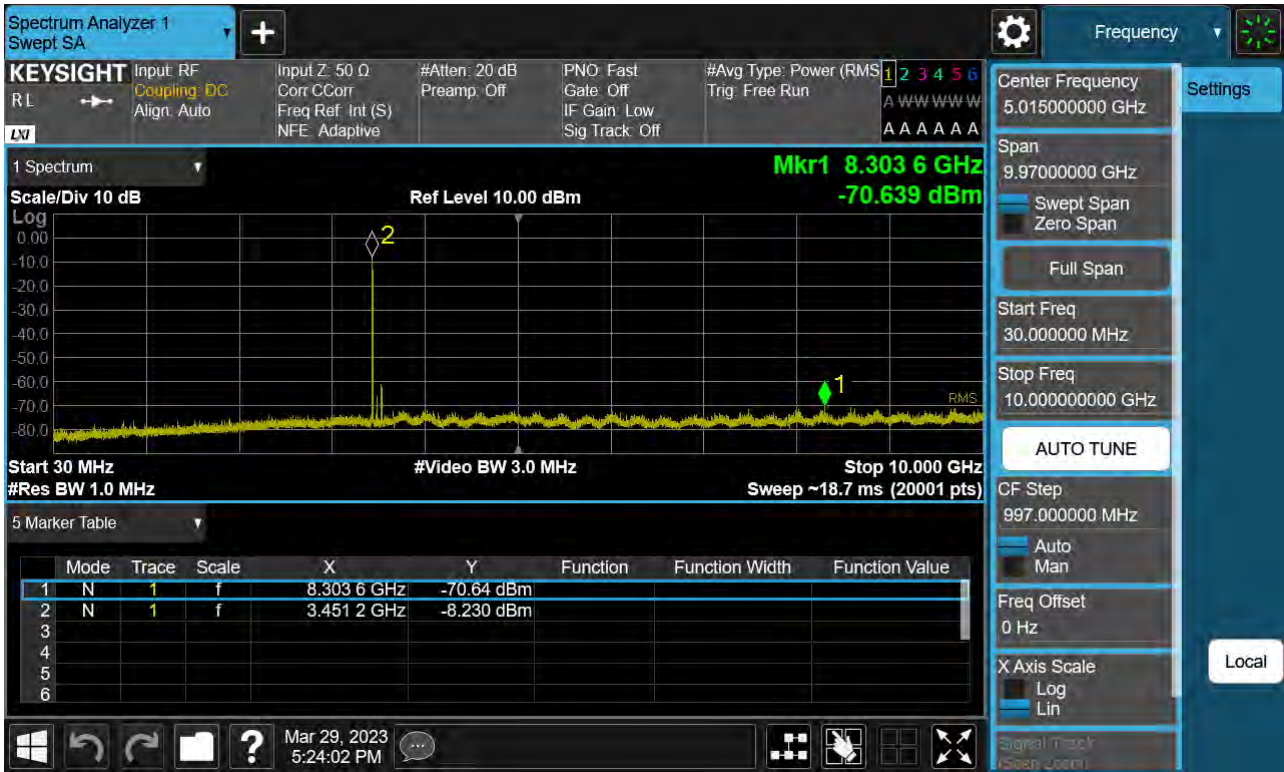

Sub6 n77. Conducted Spurious Plot_1 (633334ch_100 MHz_BPSK)