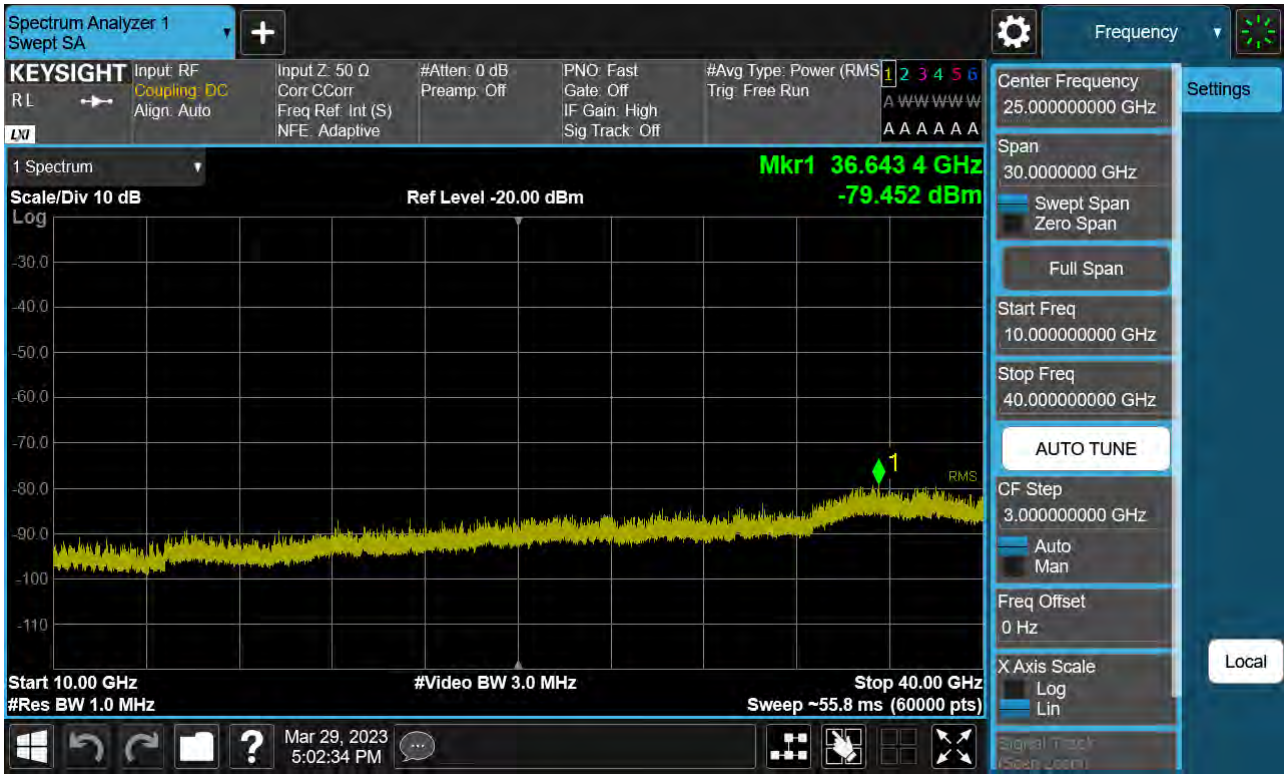

Sub6 n77. Conducted Spurious Plot_1 (632668ch_80 MHz_BPSK)

Sub6 n77. Conducted Spurious Plot_2 (632668ch_80 MHz_BPSK)

Sub6 n77. Conducted Spurious Plot_1 (633334ch_80 MHz_BPSK)

Sub6 n77. Conducted Spurious Plot_2 (633334ch_80 MHz_BPSK)