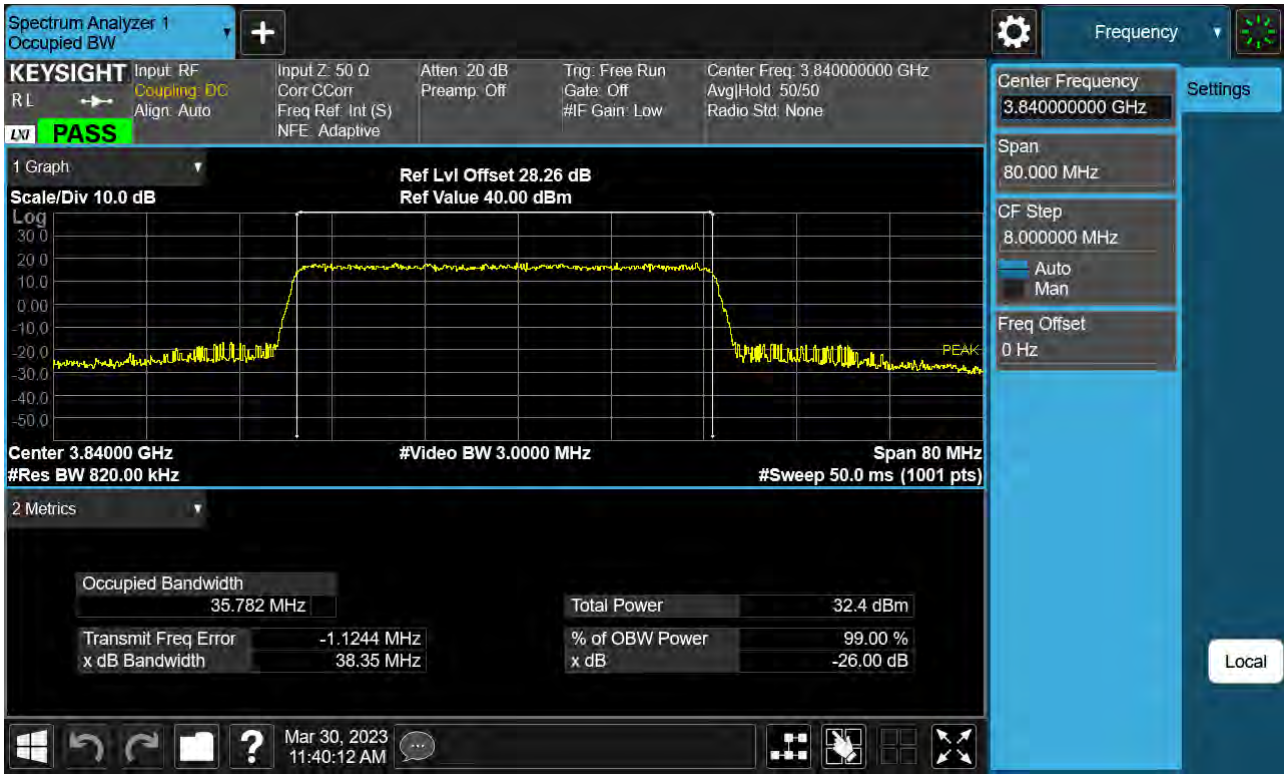

Sub6 n77. Occupied Bandwidth Plot (40 M BW Ch.656000 64QAM)