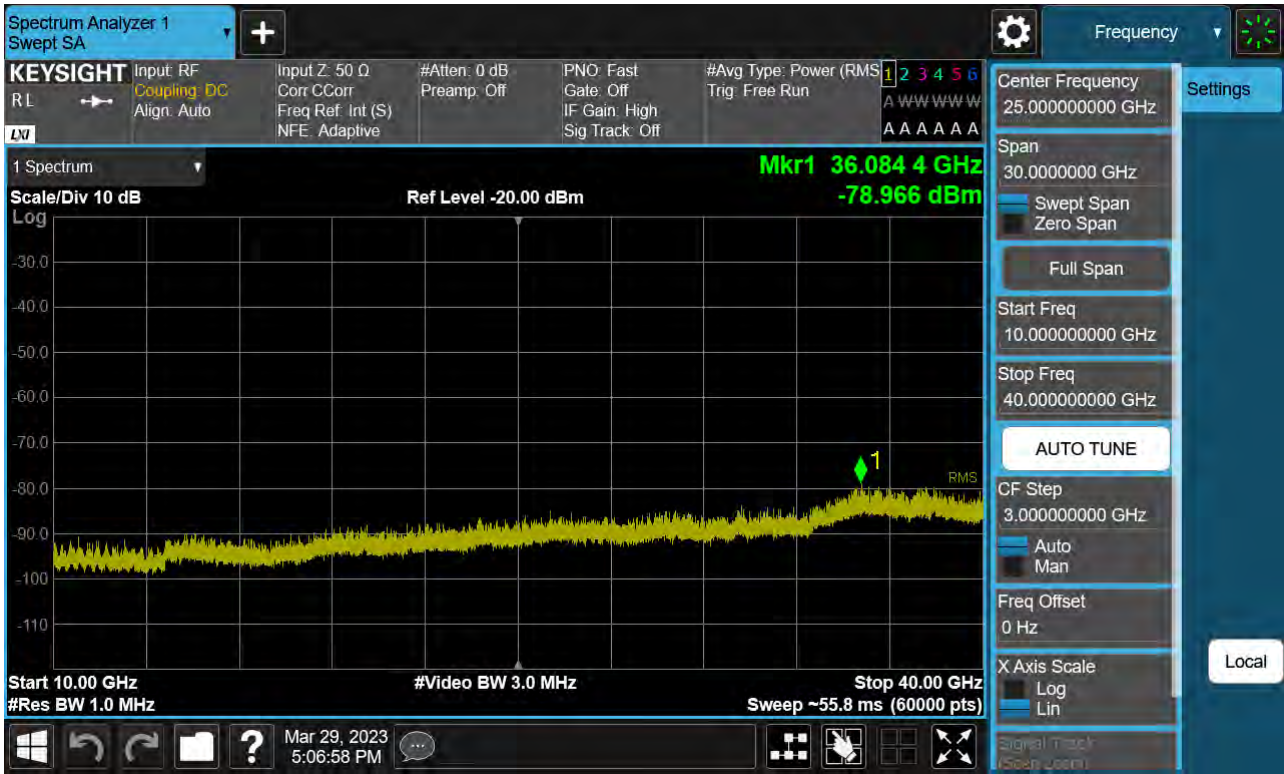

Sub6 n77. Conducted Spurious Plot_2 (634000ch_80 MHz_BPSK)