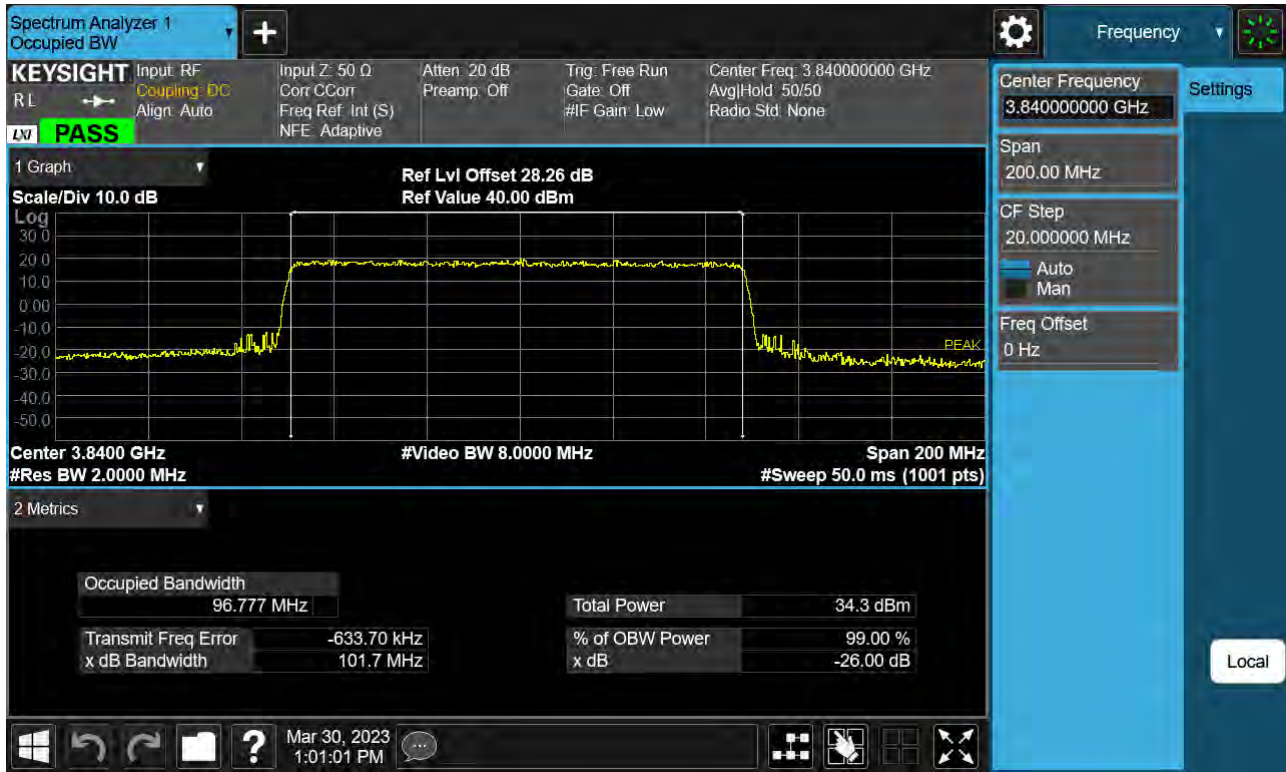

Sub6 n77. Occupied Bandwidth Plot (100 M BW Ch.656000 QPSK)