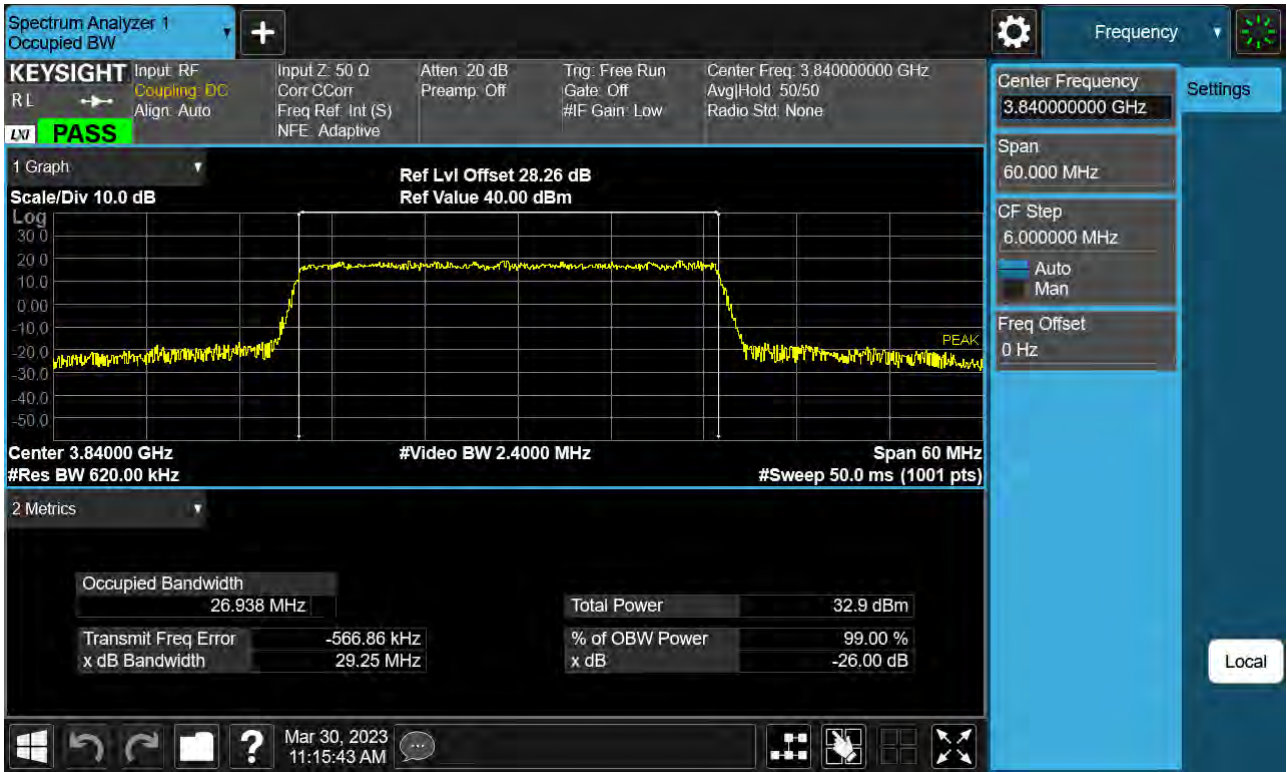

Sub6 n77. Occupied Bandwidth Plot (30 M BW Ch.656000 16QAM)