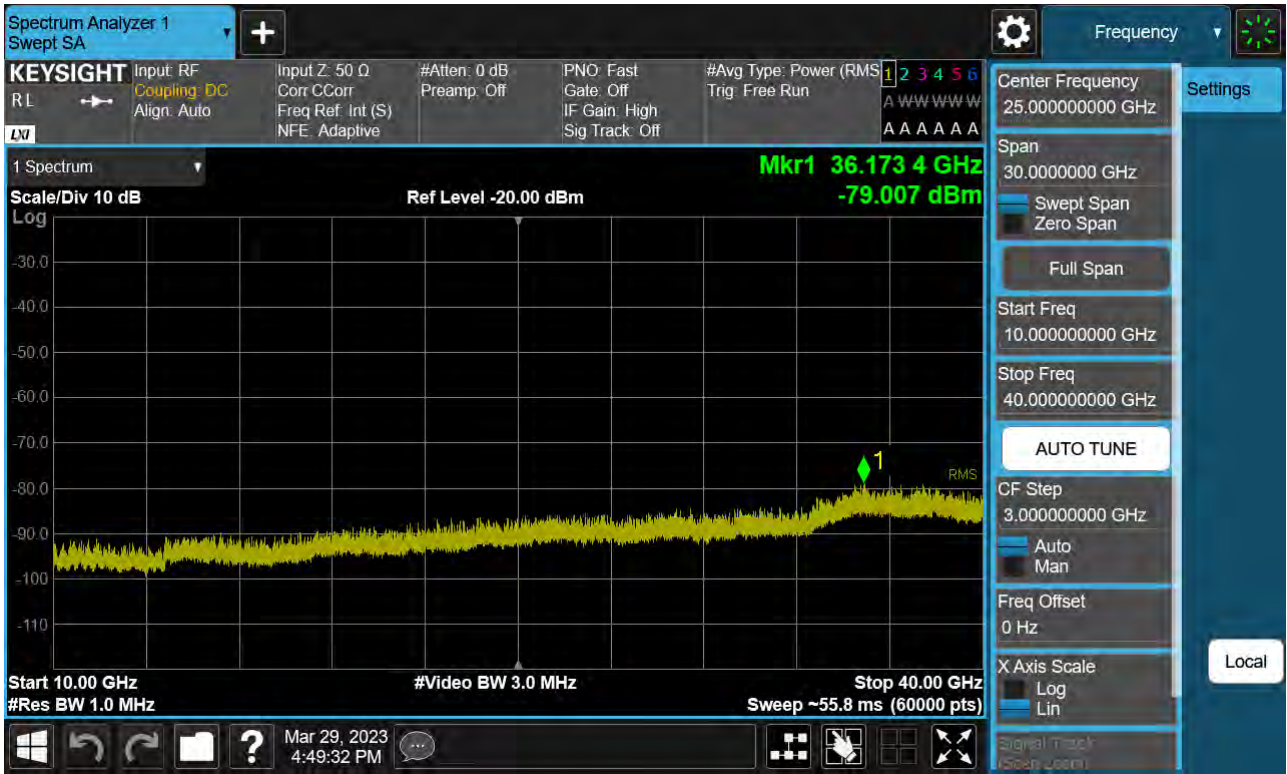

Sub6 n77. Conducted Spurious Plot_1 (633334ch_70 MHz_BPSK)

Sub6 n77. Conducted Spurious Plot_2 (633334ch_70 MHz_BPSK)

Sub6 n77. Conducted Spurious Plot_1 (634332ch_70 MHz_BPSK)

Sub6 n77. Conducted Spurious Plot_2 (634332ch_70 MHz_BPSK)