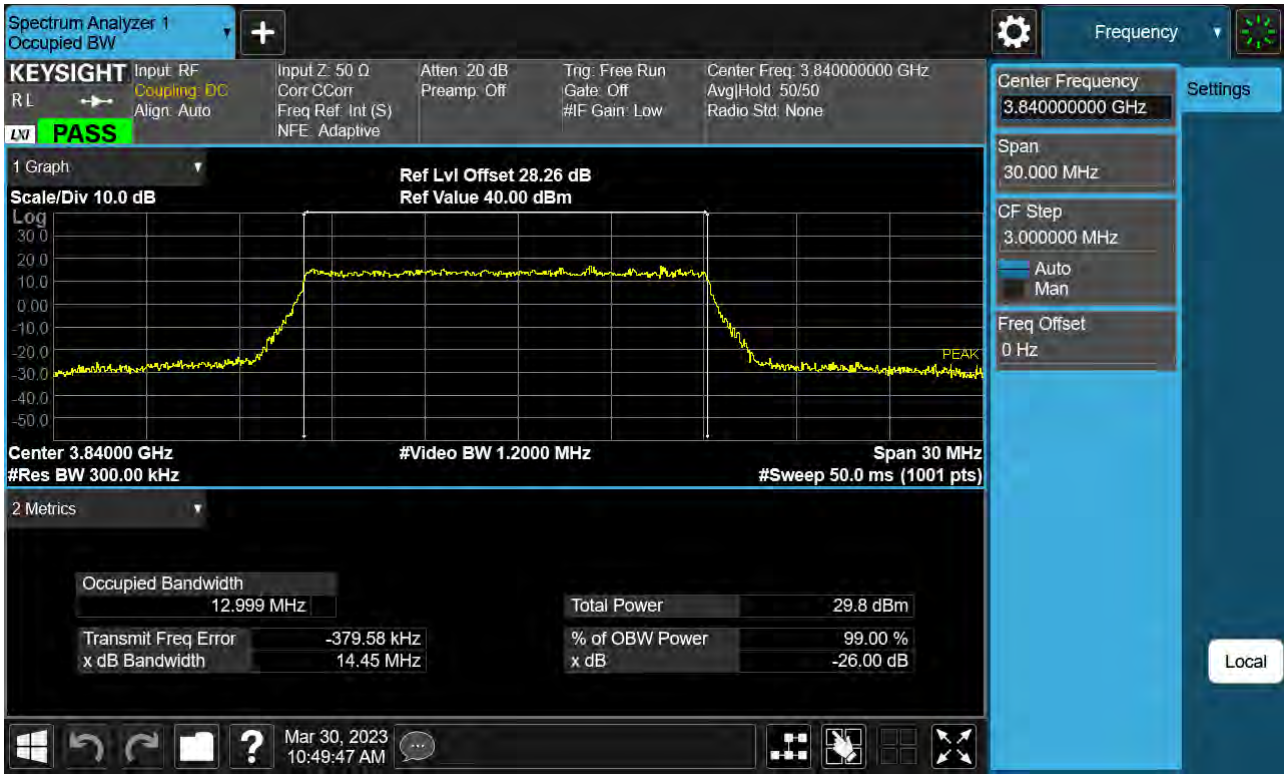

Sub6 n77. Occupied Bandwidth Plot (15 M BW Ch.656000 256QAM)