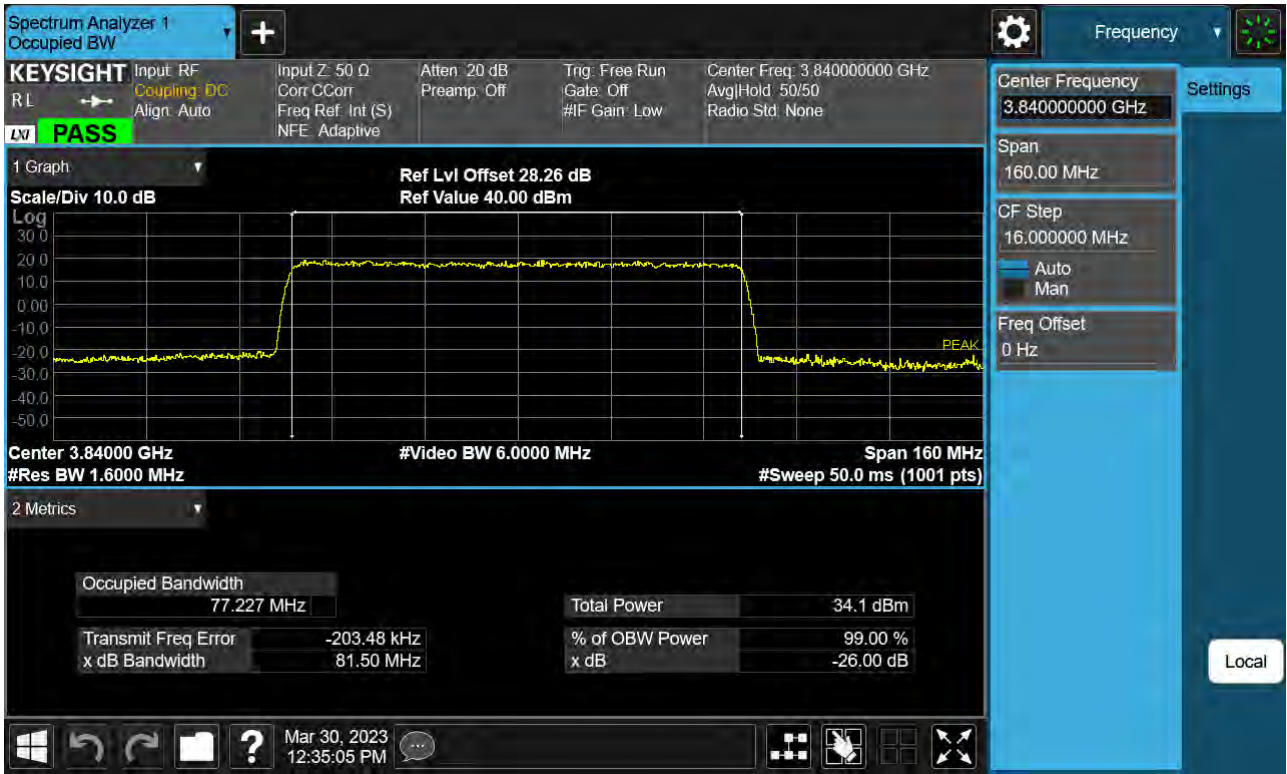

Sub6 n77. Occupied Bandwidth Plot (80 M BW Ch.656000 QPSK)