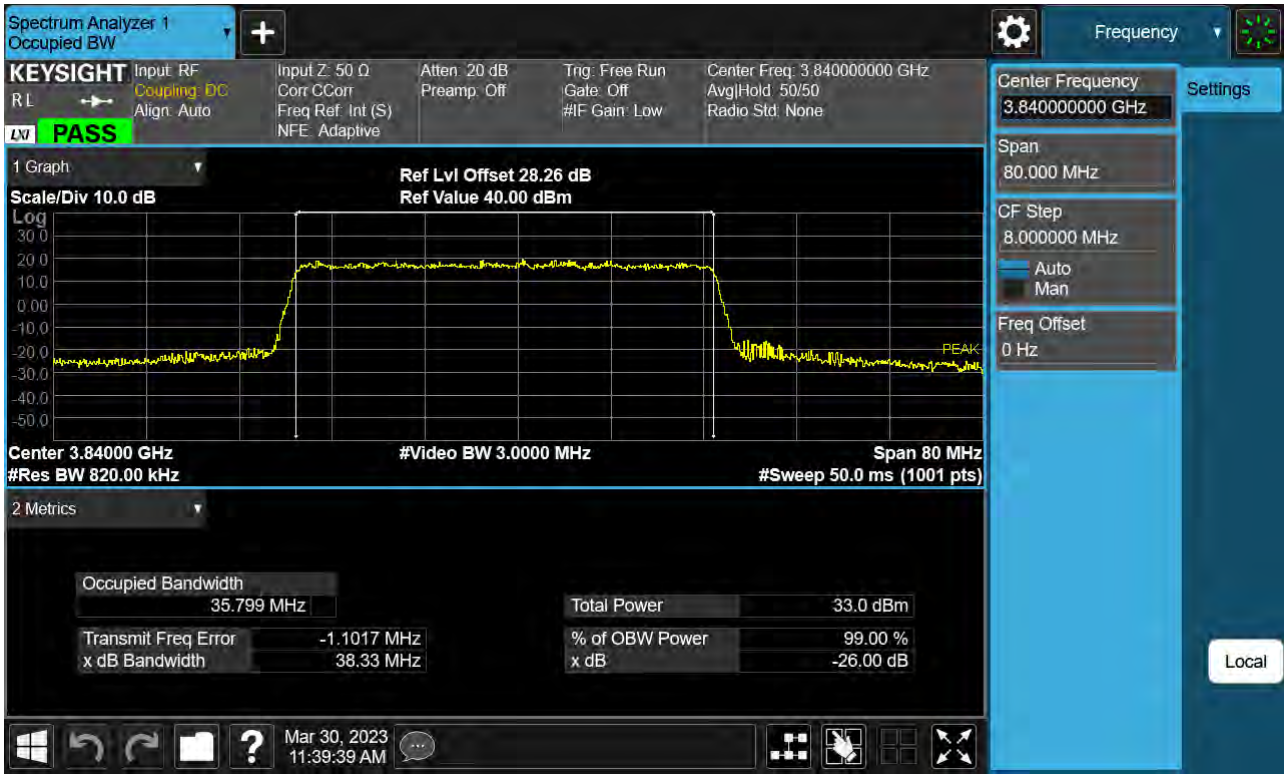

Sub6 n77. Occupied Bandwidth Plot (40 M BW Ch.656000 16QAM)