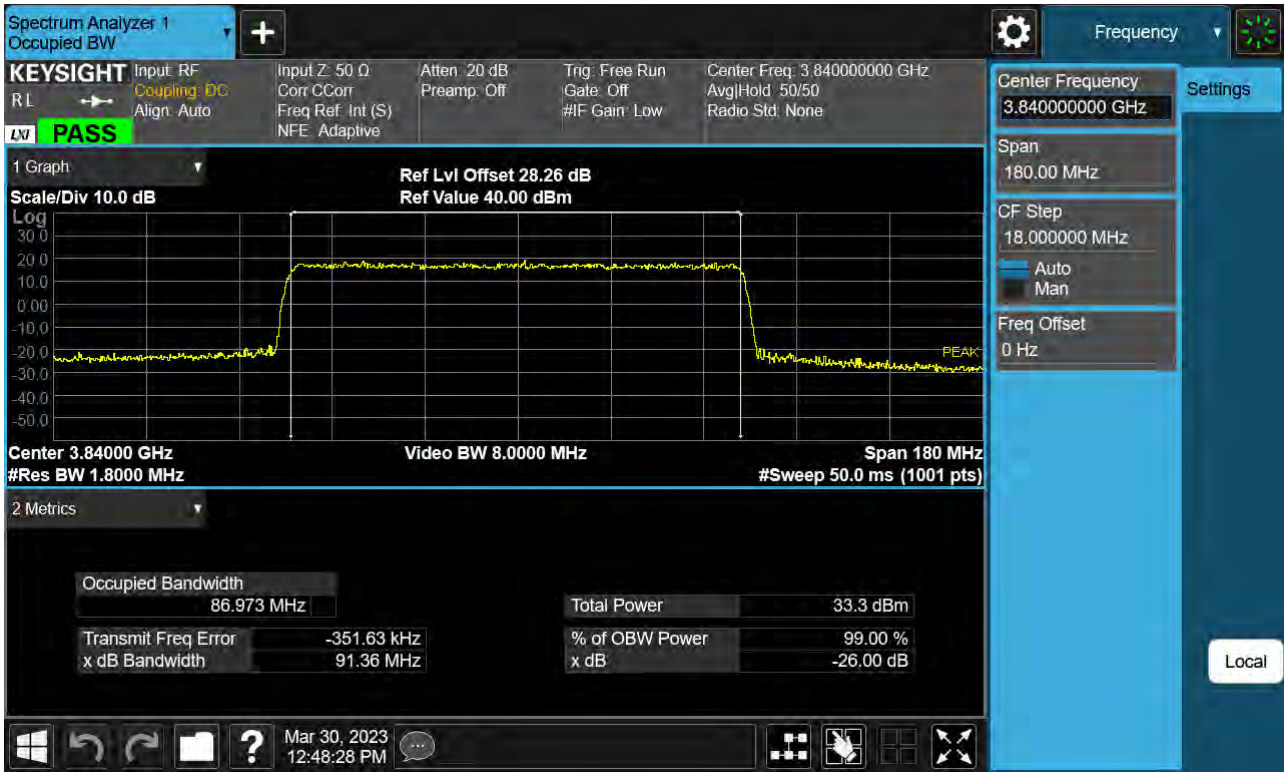

Sub6 n77. Occupied Bandwidth Plot (90 M BW Ch.656000 16QAM)