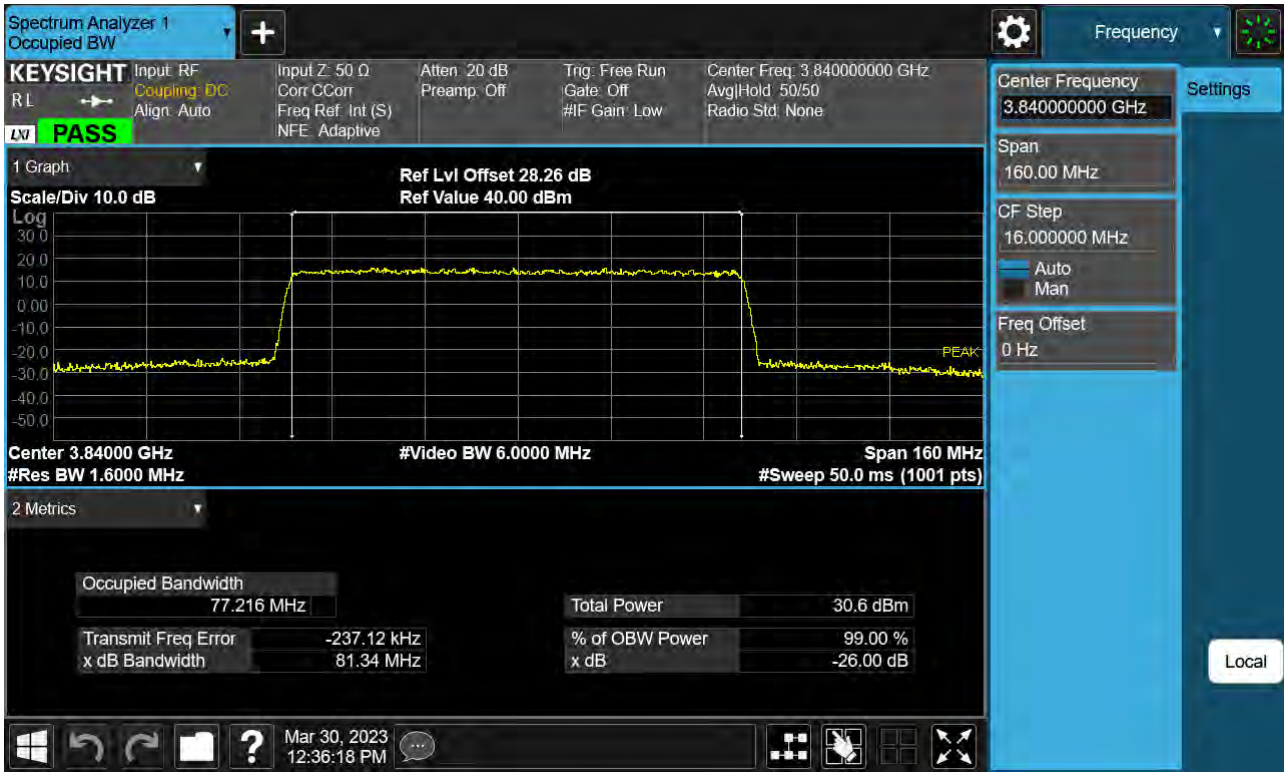

Sub6 n77. Occupied Bandwidth Plot (80 M BW Ch.656000 QPSK)

Sub6 n77. Occupied Bandwidth Plot (80 M BW Ch.656000 16QAM)

Sub6 n77. Occupied Bandwidth Plot (80 M BW Ch.656000 64QAM)

Sub6 n77. Occupied Bandwidth Plot (80 M BW Ch.656000 256QAM)