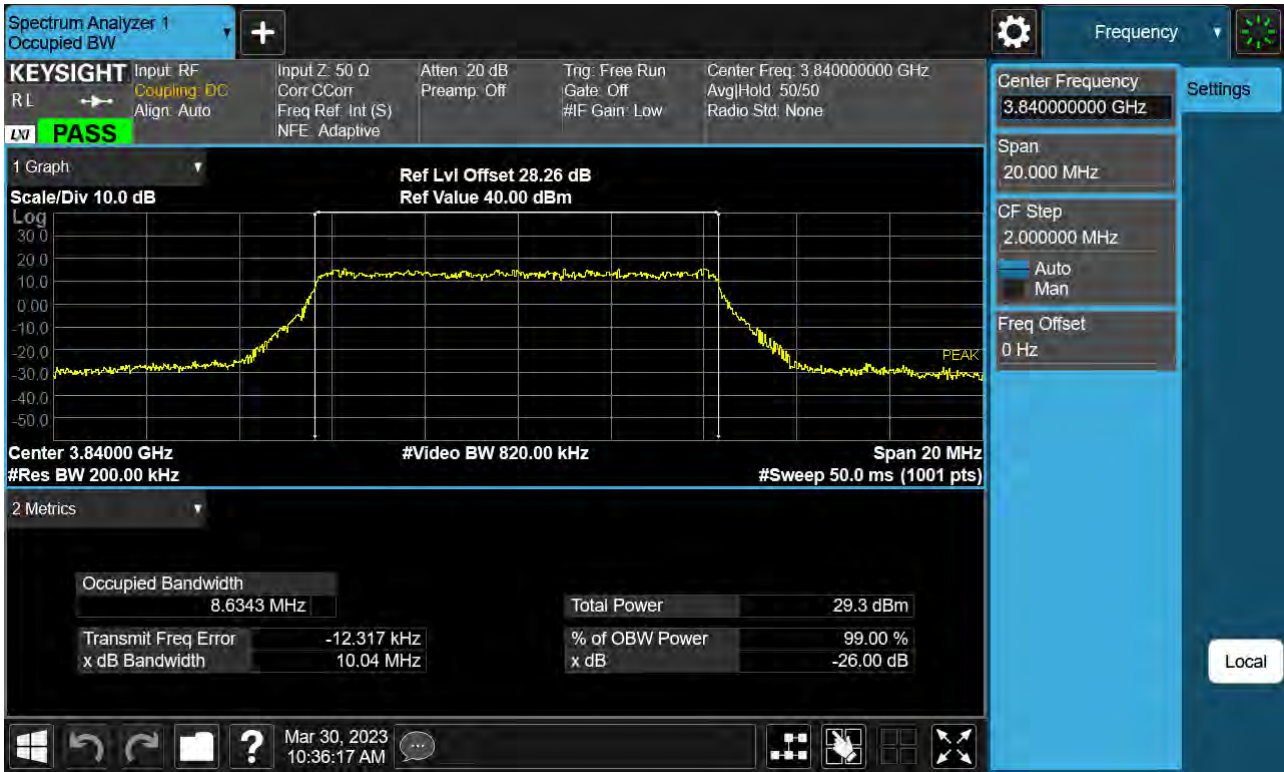

Sub6 n77. Occupied Bandwidth Plot (10 M BW Ch.656000 256QAM)