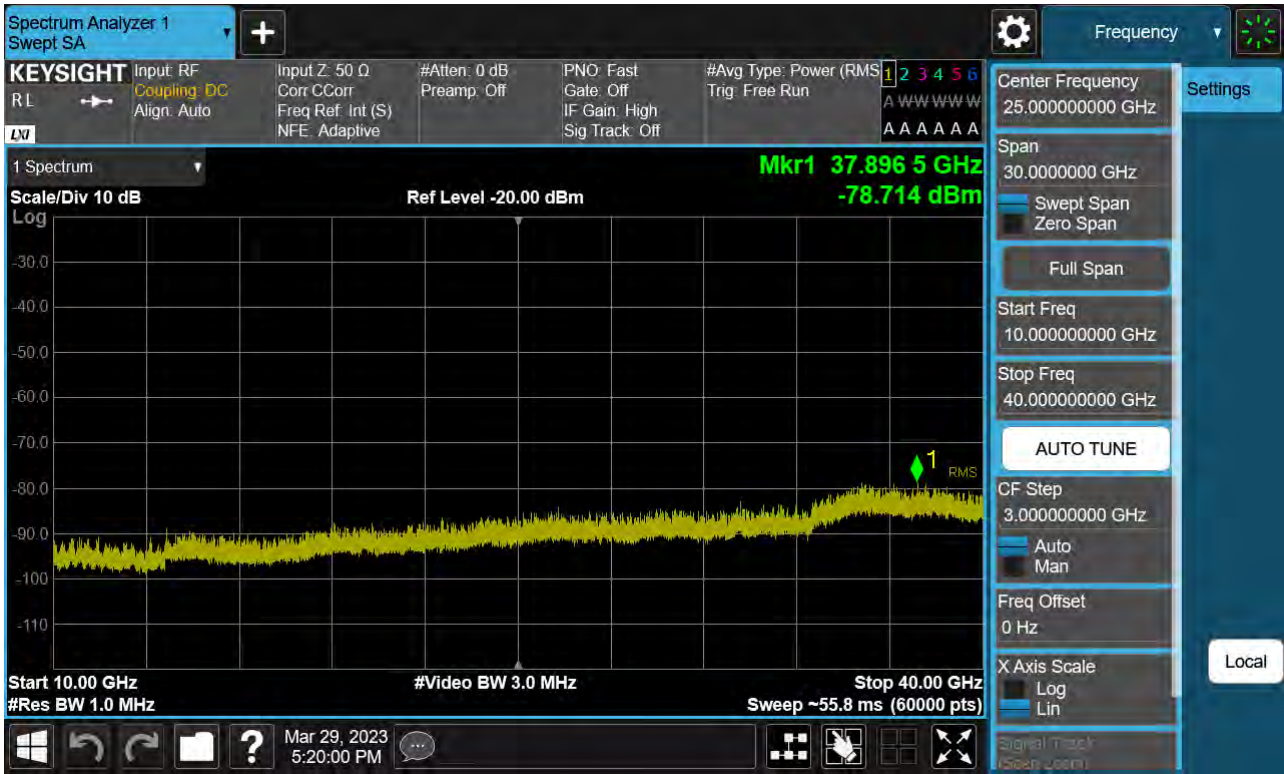

Sub6 n77. Conducted Spurious Plot_1 (633334ch_90 MHz_BPSK)

Sub6 n77. Conducted Spurious Plot_2 (633334ch_90 MHz_BPSK)

Sub6 n77. Conducted Spurious Plot_1 (633666ch_90 MHz_BPSK)

Sub6 n77. Conducted Spurious Plot_2 (633666ch_90 MHz_BPSK)