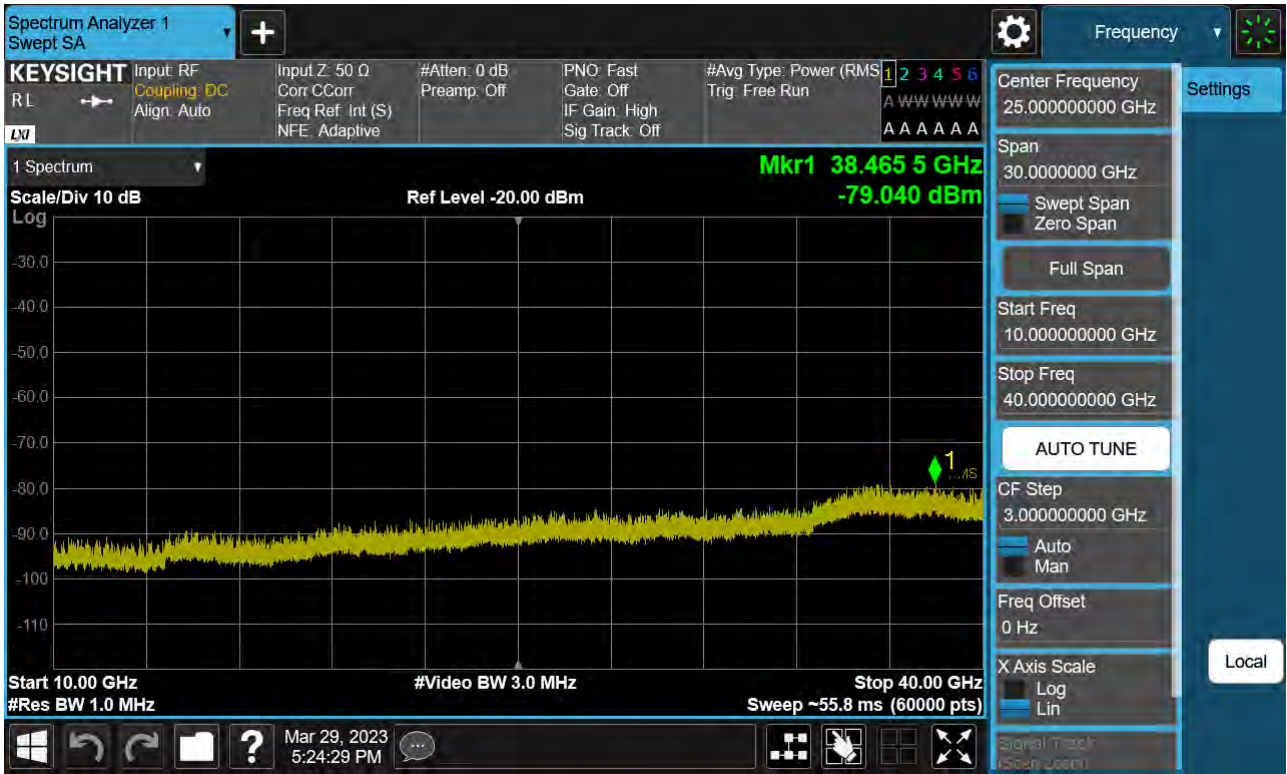

Sub6 n77. Conducted Spurious Plot_2 (633334ch_100 MHz_BPSK)