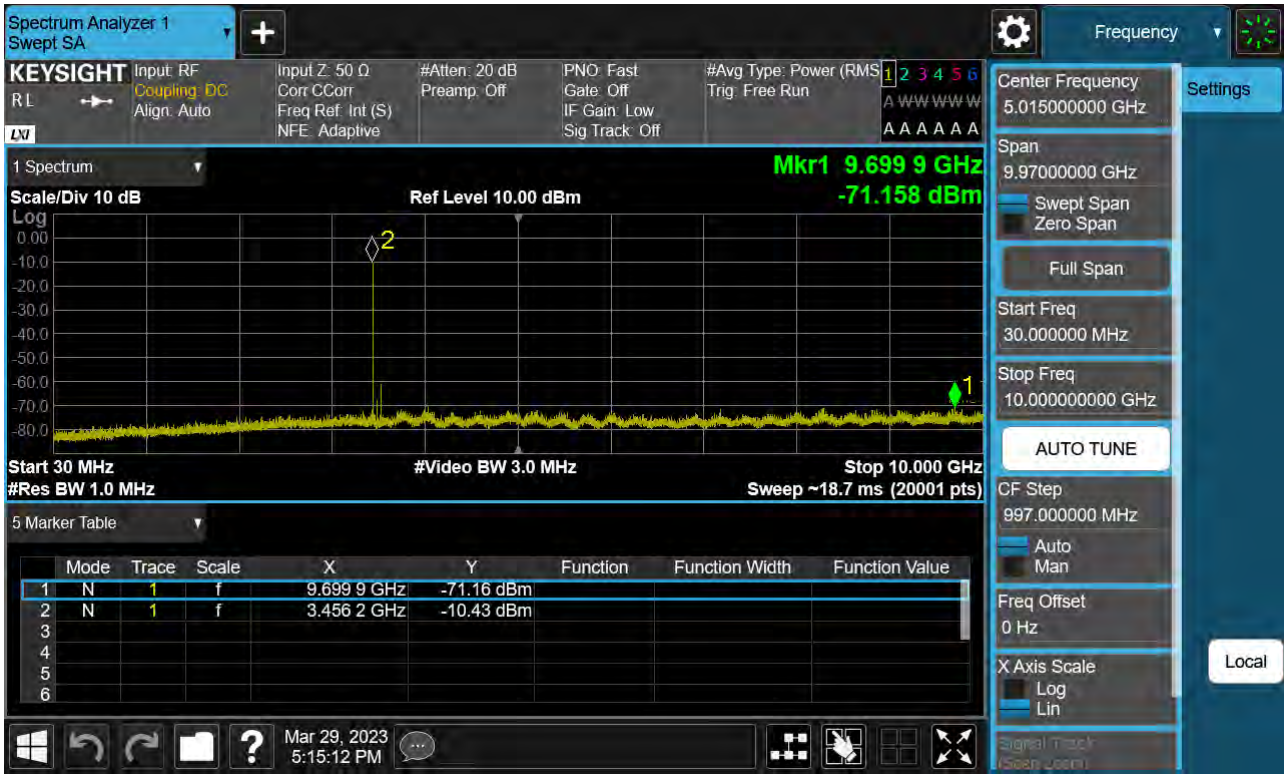

Sub6 n77. Conducted Spurious Plot_1 (633334ch_90 MHz_BPSK)