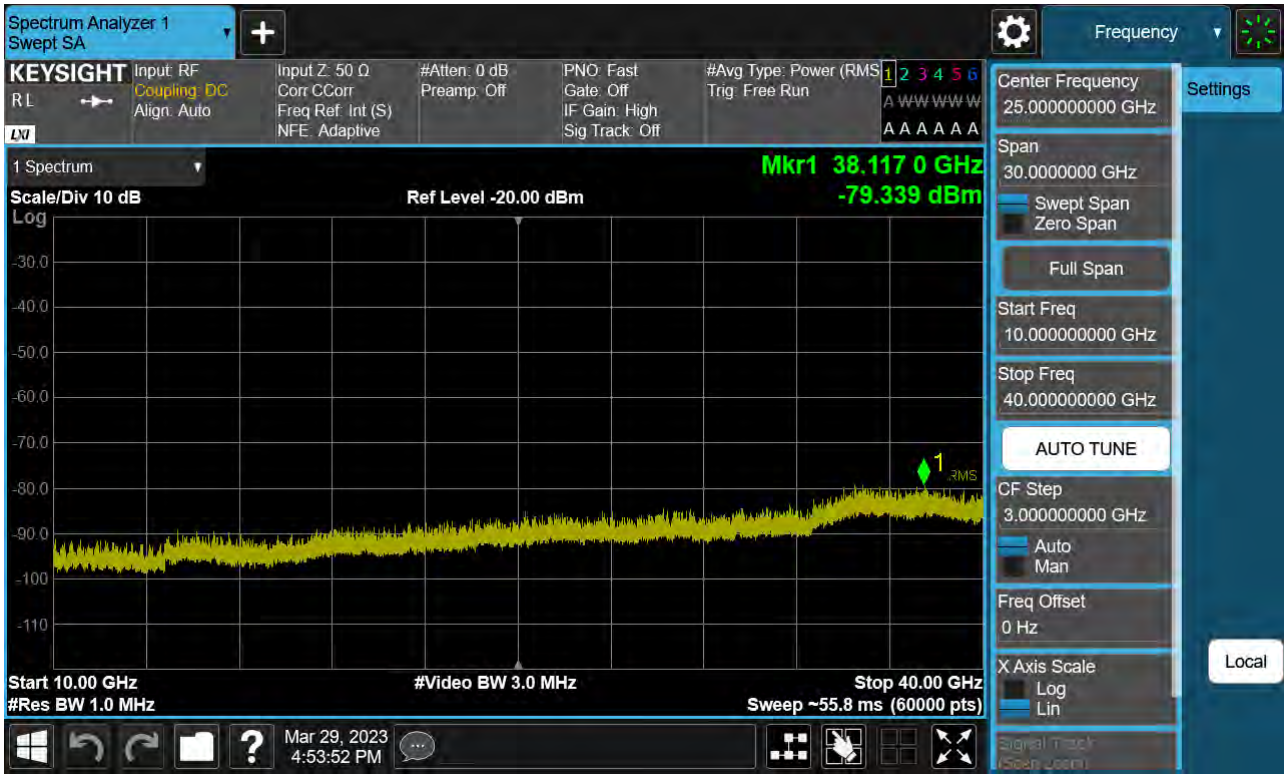

Sub6 n77. Conducted Spurious Plot_1 (633334ch_70 MHz_BPSK)

Sub6 n77. Conducted Spurious Plot_2 (633334ch_70 MHz_BPSK)

Sub6 n77. Conducted Spurious Plot_1 (634332ch_70 MHz_BPSK)

Sub6 n77. Conducted Spurious Plot_2 (634332ch_70 MHz_BPSK)

Sub6 n77. Conducted Spurious Plot_1 (632668ch_80 MHz_BPSK)

Sub6 n77. Conducted Spurious Plot_2 (632668ch_80 MHz_BPSK)

Sub6 n77. Conducted Spurious Plot_1 (633334ch_80 MHz_BPSK)

Sub6 n77. Conducted Spurious Plot_2 (633334ch_80 MHz_BPSK)