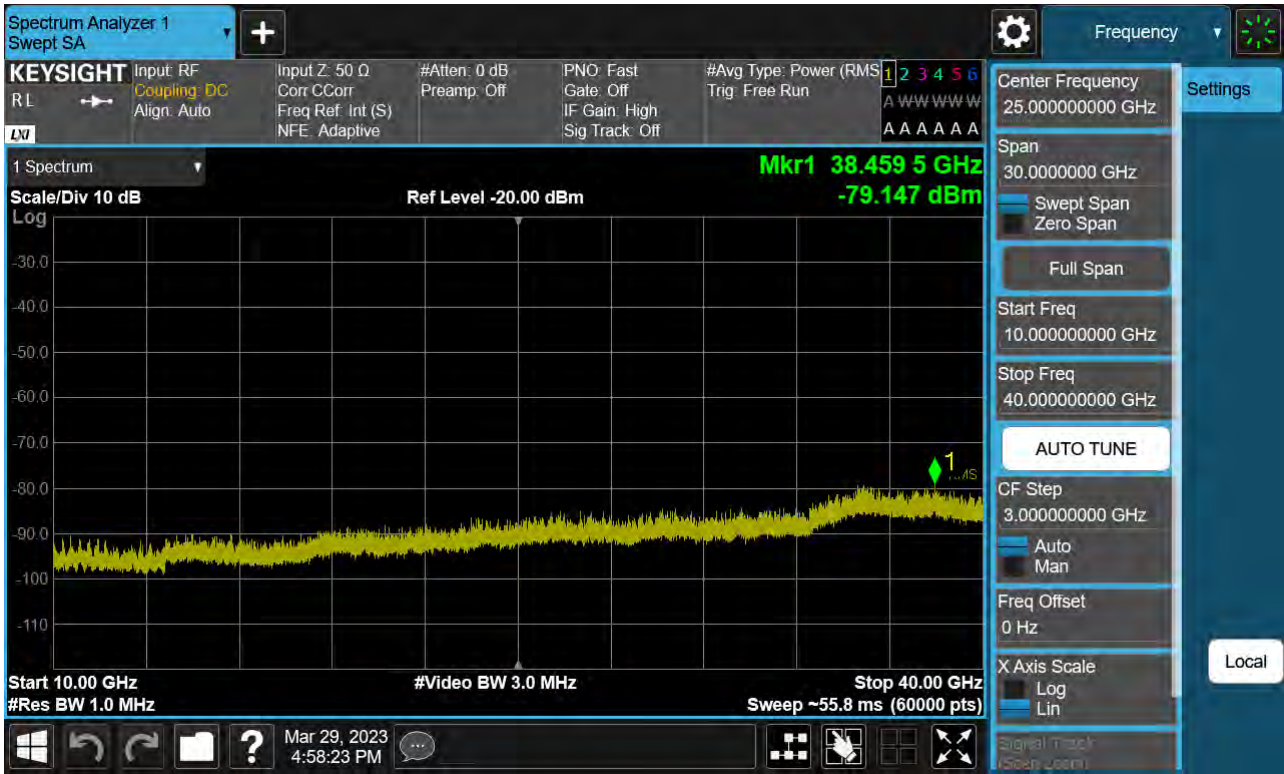

Sub6 n77. Conducted Spurious Plot_2 (632668ch_80 MHz_BPSK)