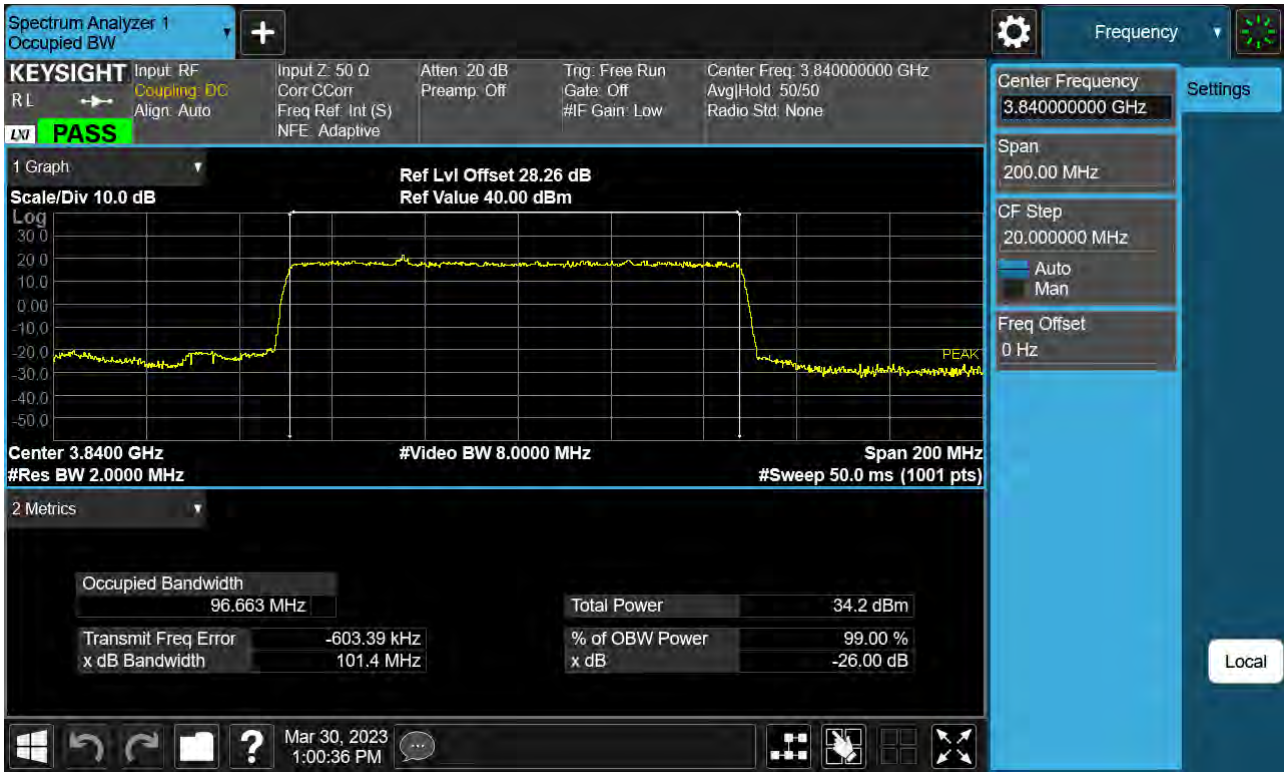

Sub6 n77. Occupied Bandwidth Plot (100 M BW Ch.656000 BPSK)