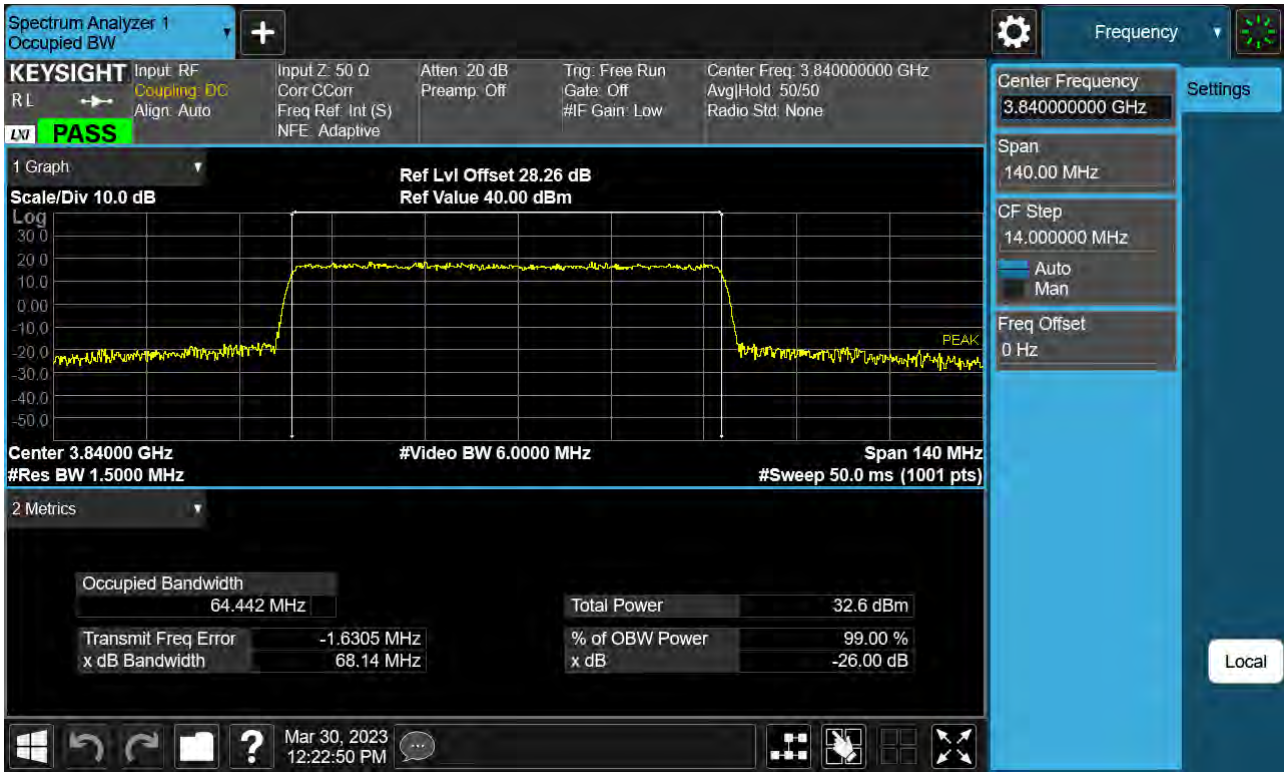

Sub6 n77. Occupied Bandwidth Plot (70 M BW Ch.656000 64QAM)