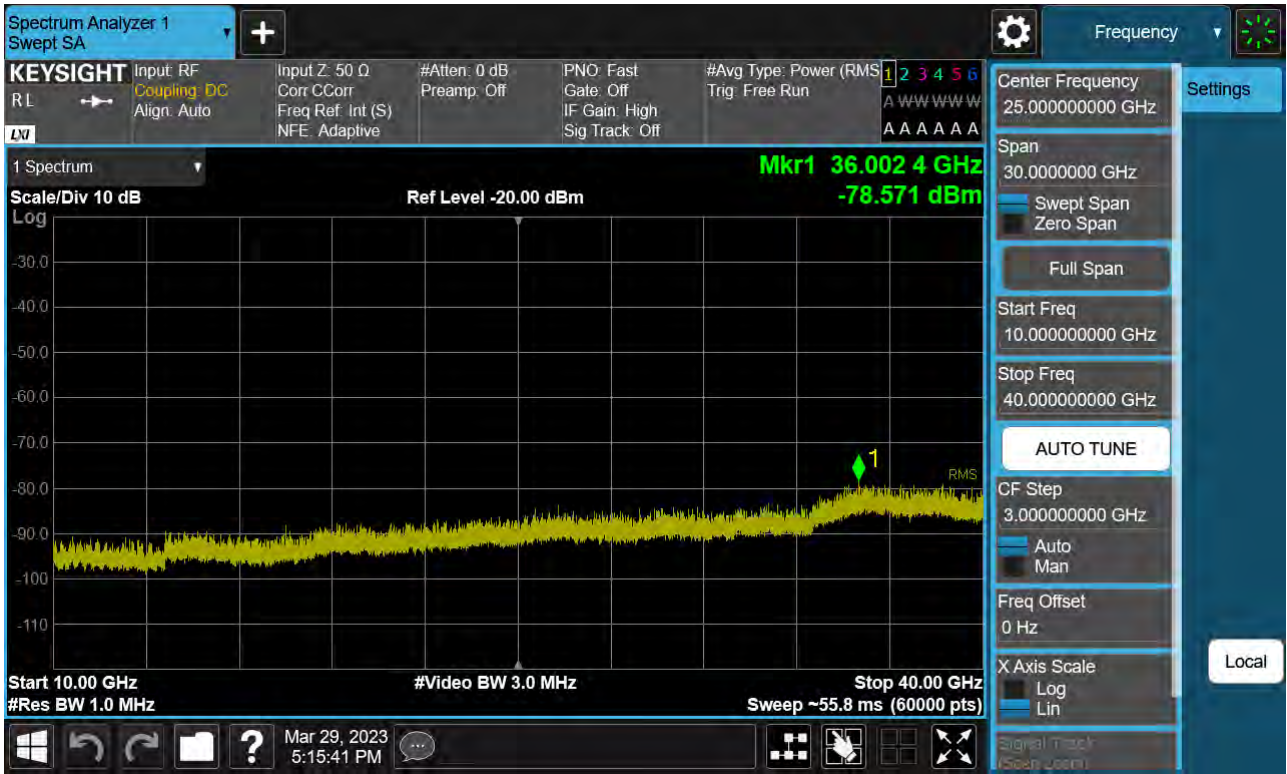

Sub6 n77. Conducted Spurious Plot_2 (633334ch_90 MHz_BPSK)