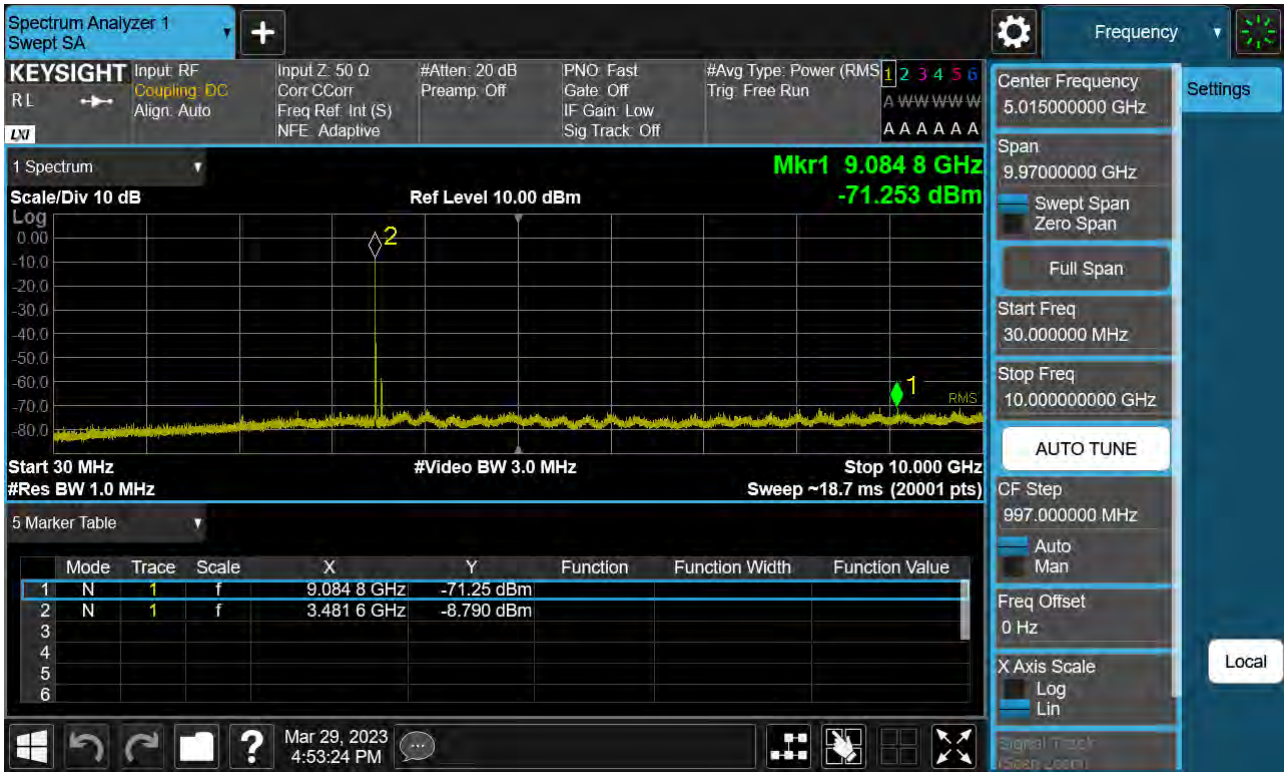

Sub6 n77. Conducted Spurious Plot_1 (633334ch_70 MHz_BPSK)

Sub6 n77. Conducted Spurious Plot_2 (633334ch_70 MHz_BPSK)

Sub6 n77. Conducted Spurious Plot_1 (634332ch_70 MHz_BPSK)

Sub6 n77. Conducted Spurious Plot_2 (634332ch_70 MHz_BPSK)