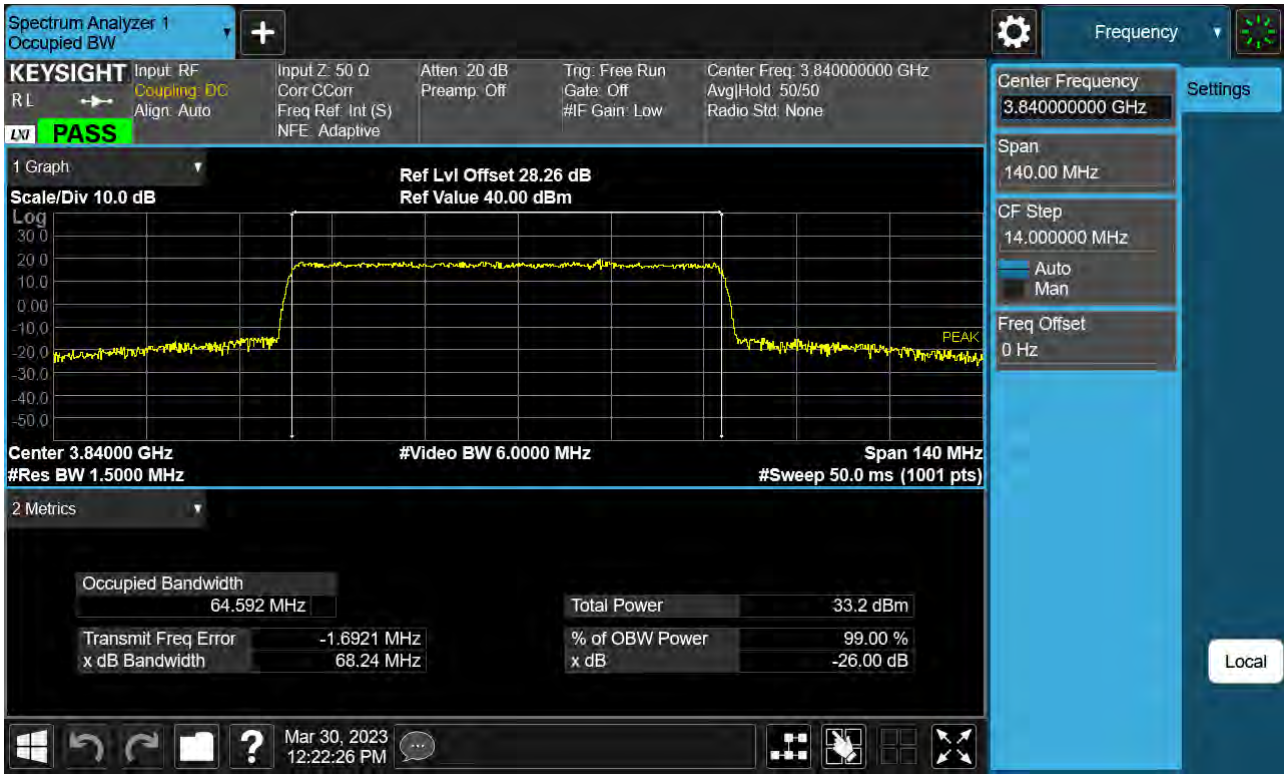

Sub6 n77. Occupied Bandwidth Plot (70 M BW Ch.656000 16QAM)