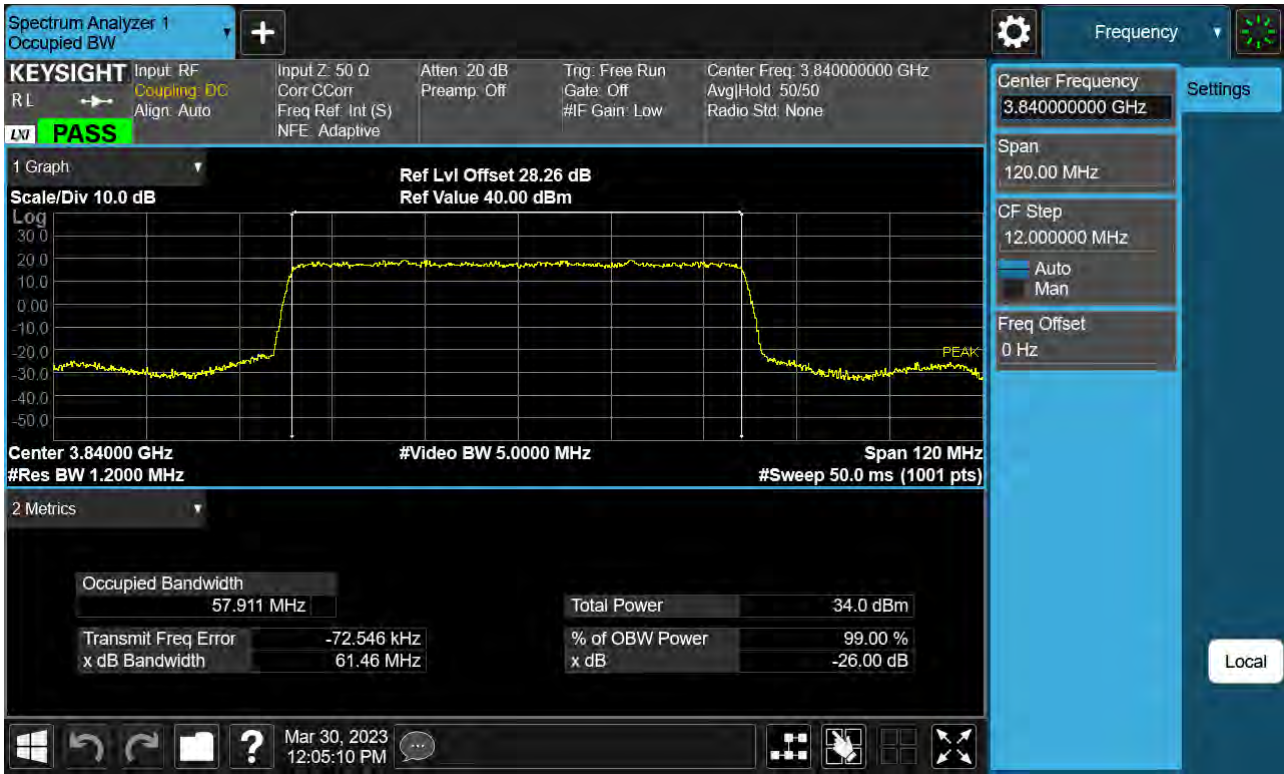

Sub6 n77. Occupied Bandwidth Plot (60 M BW Ch.656000 BPSK)