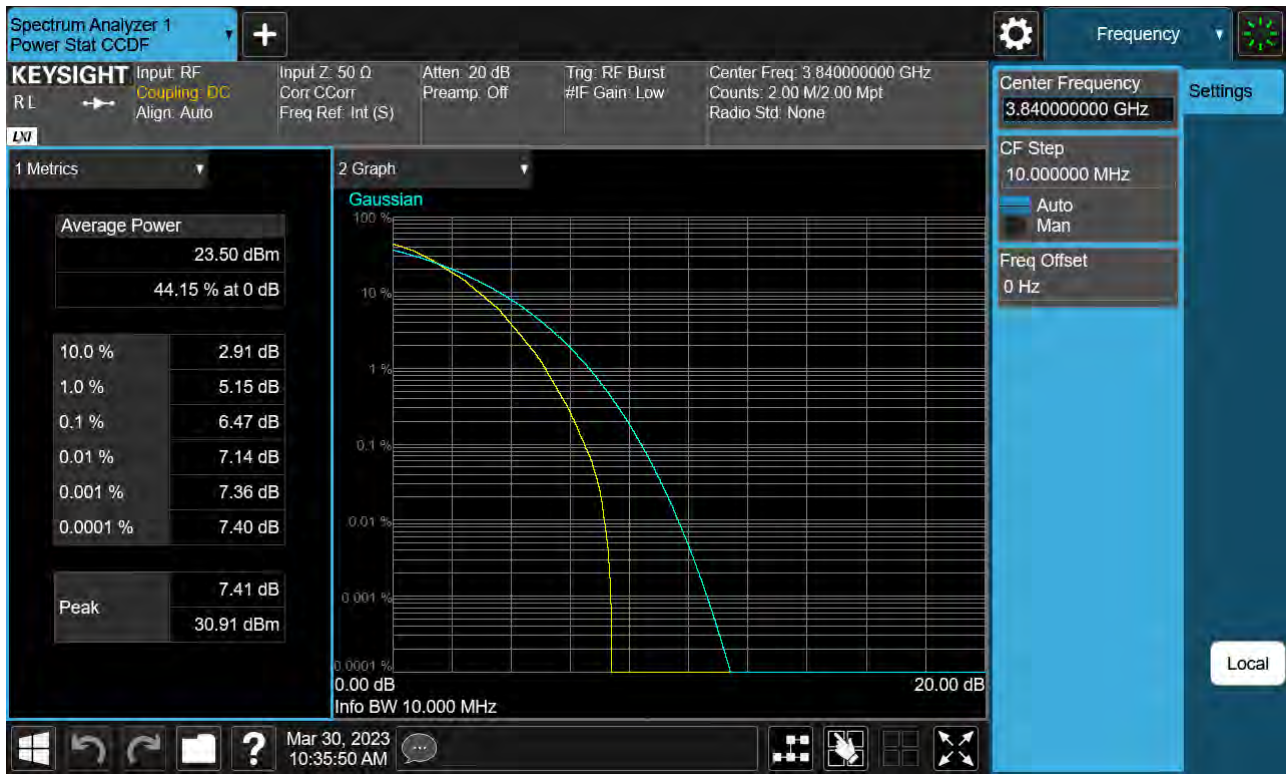

Sub6 n77. PAR Plot (10 M BW_Ch.656000_64QAM)