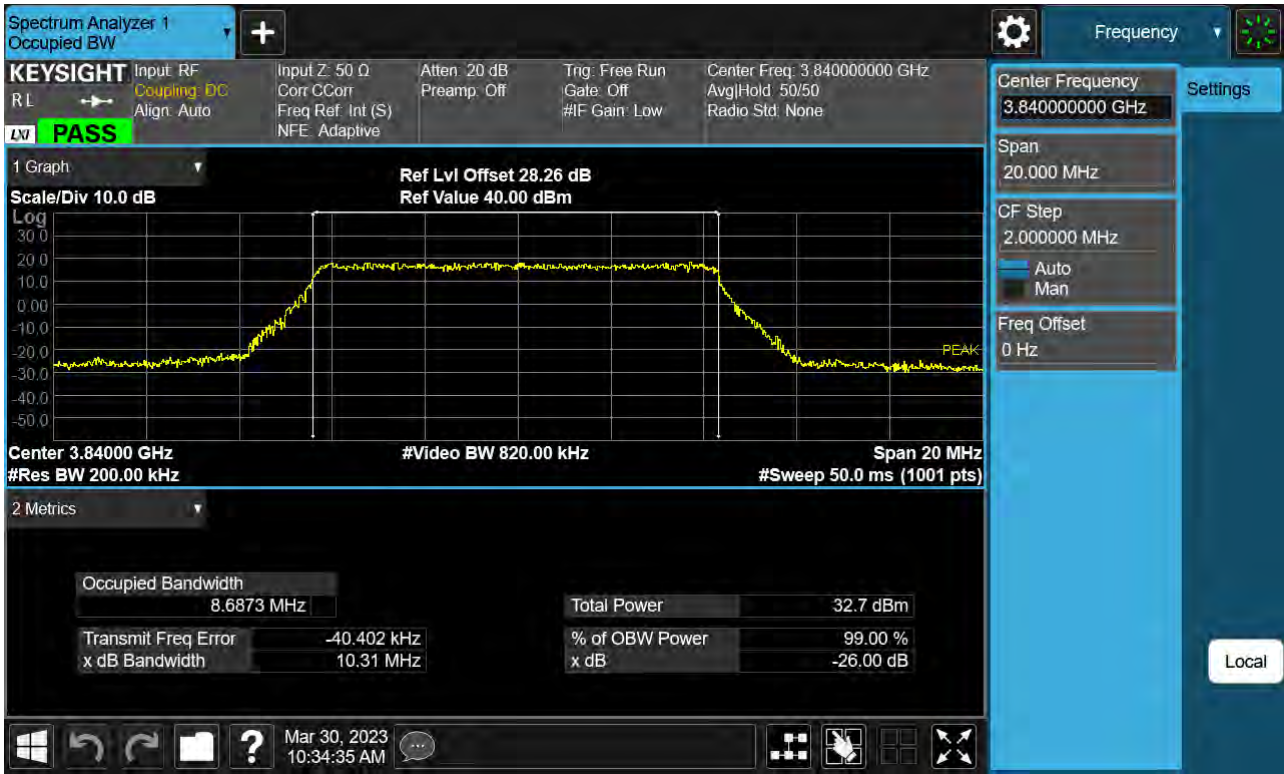

Sub6 n77. Occupied Bandwidth Plot (10 M BW Ch.656000 QPSK)