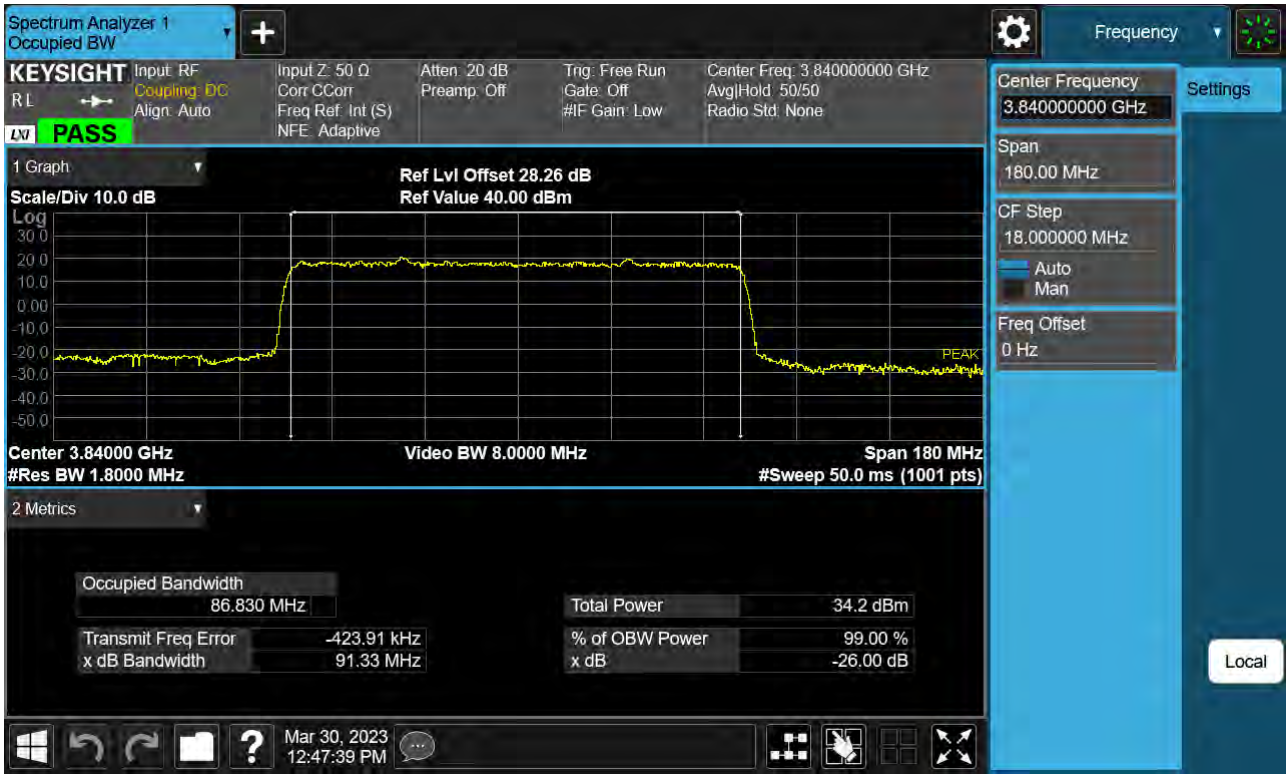

Sub6 n77. Occupied Bandwidth Plot (90 M BW Ch.656000 BPSK)