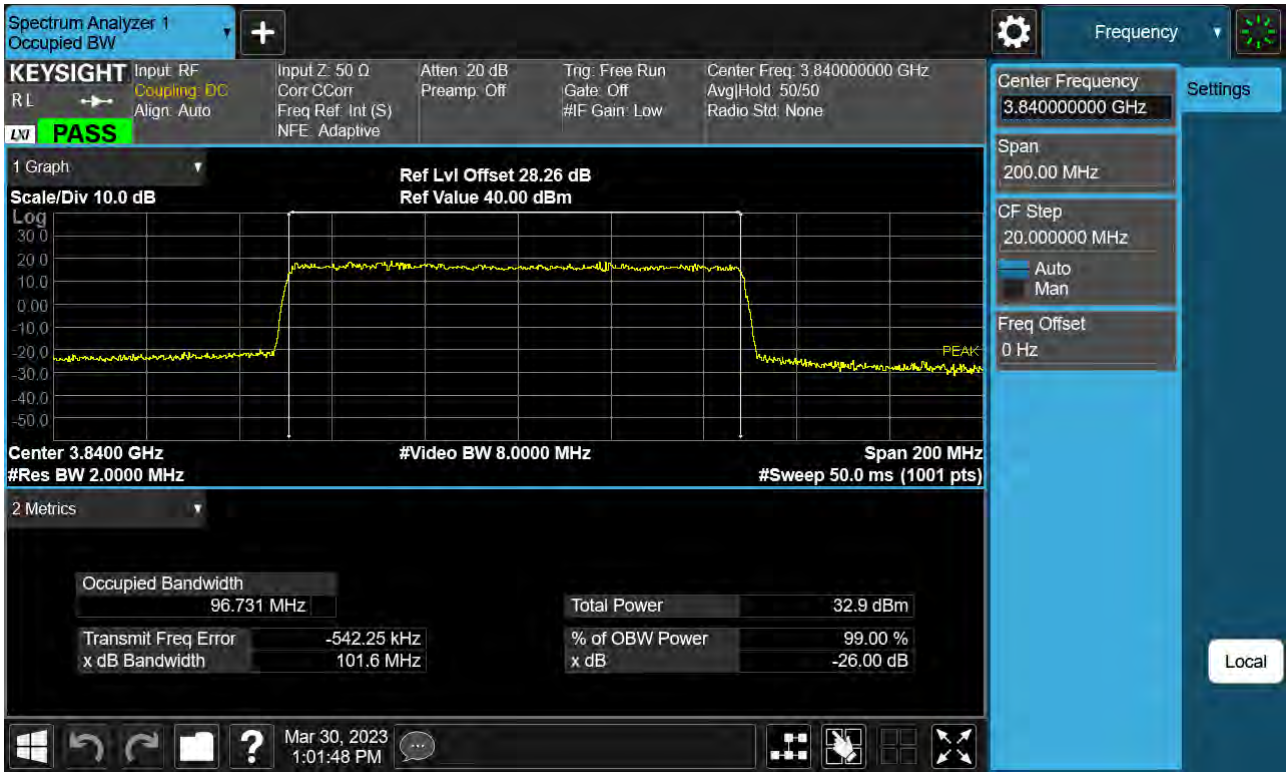

Sub6 n77. Occupied Bandwidth Plot (100 M BW Ch.656000 64QAM)