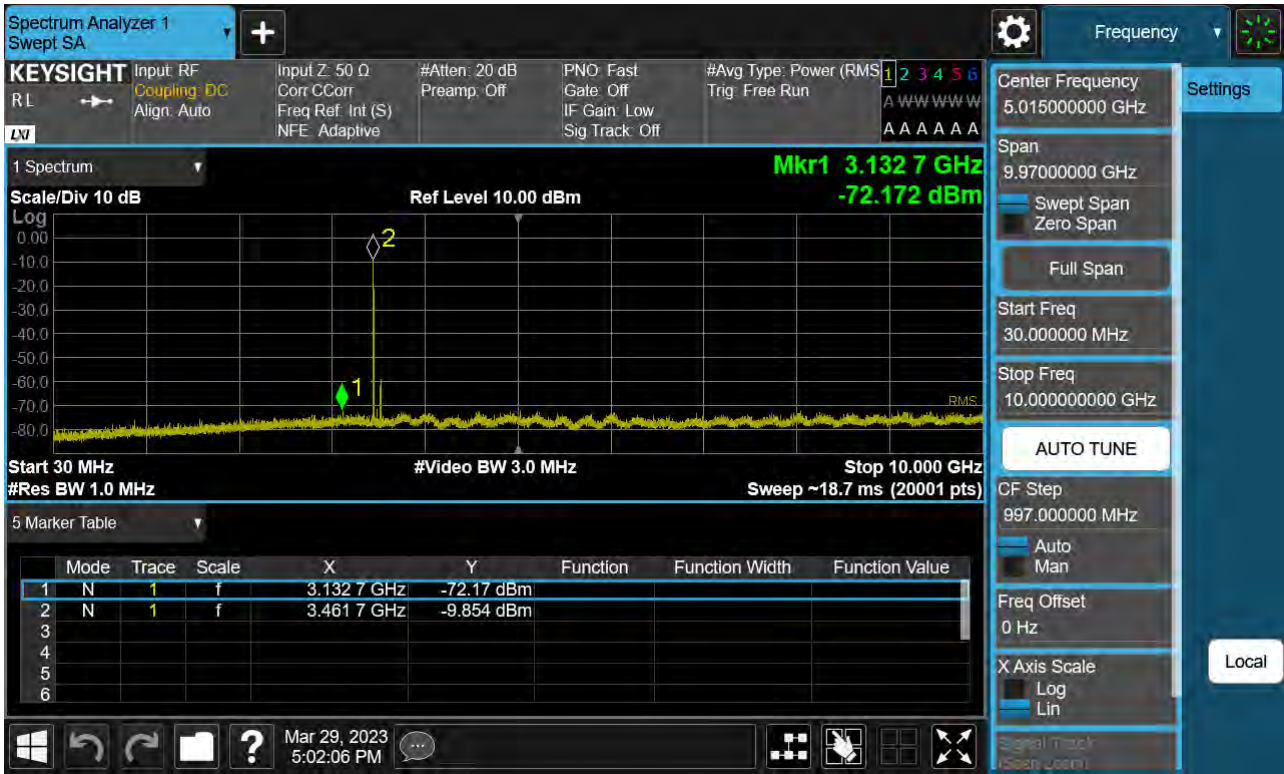

Sub6 n77. Conducted Spurious Plot_1 (633334ch_80 MHz_BPSK)