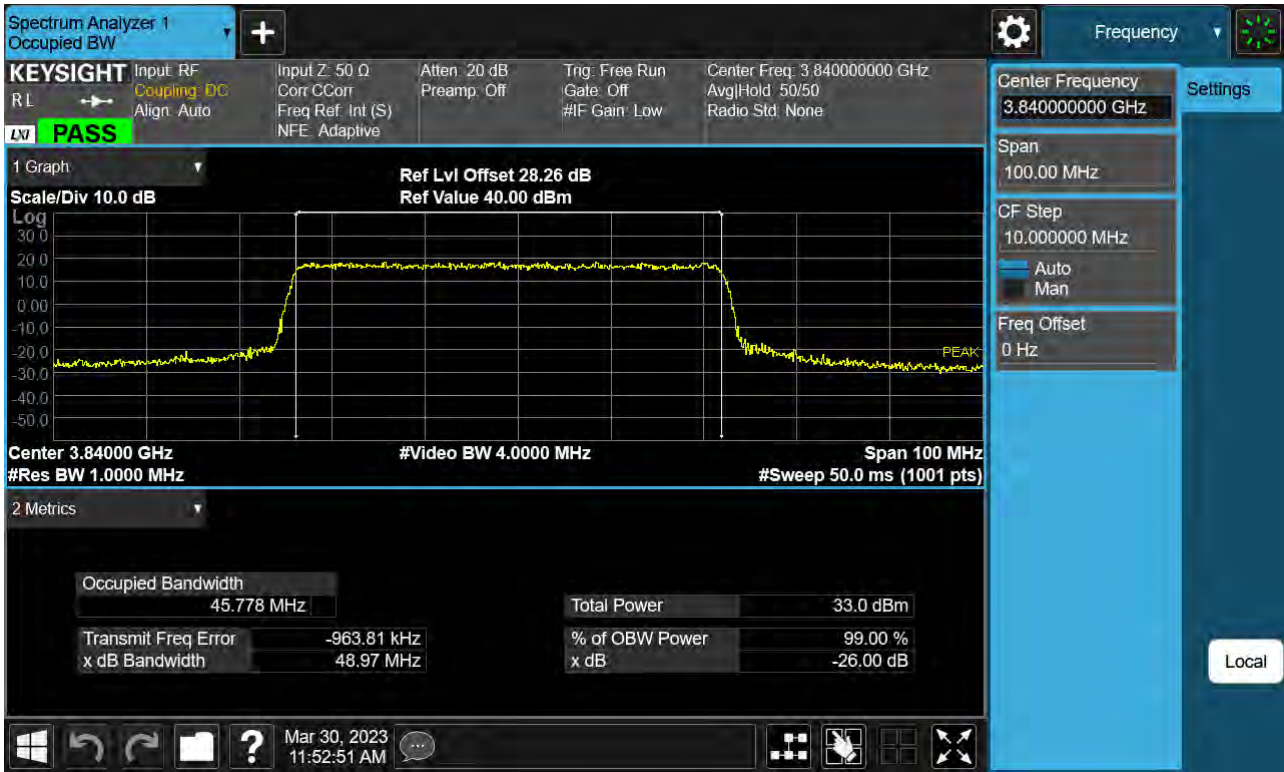

Sub6 n77. Occupied Bandwidth Plot (50 M BW Ch.656000 16QAM)