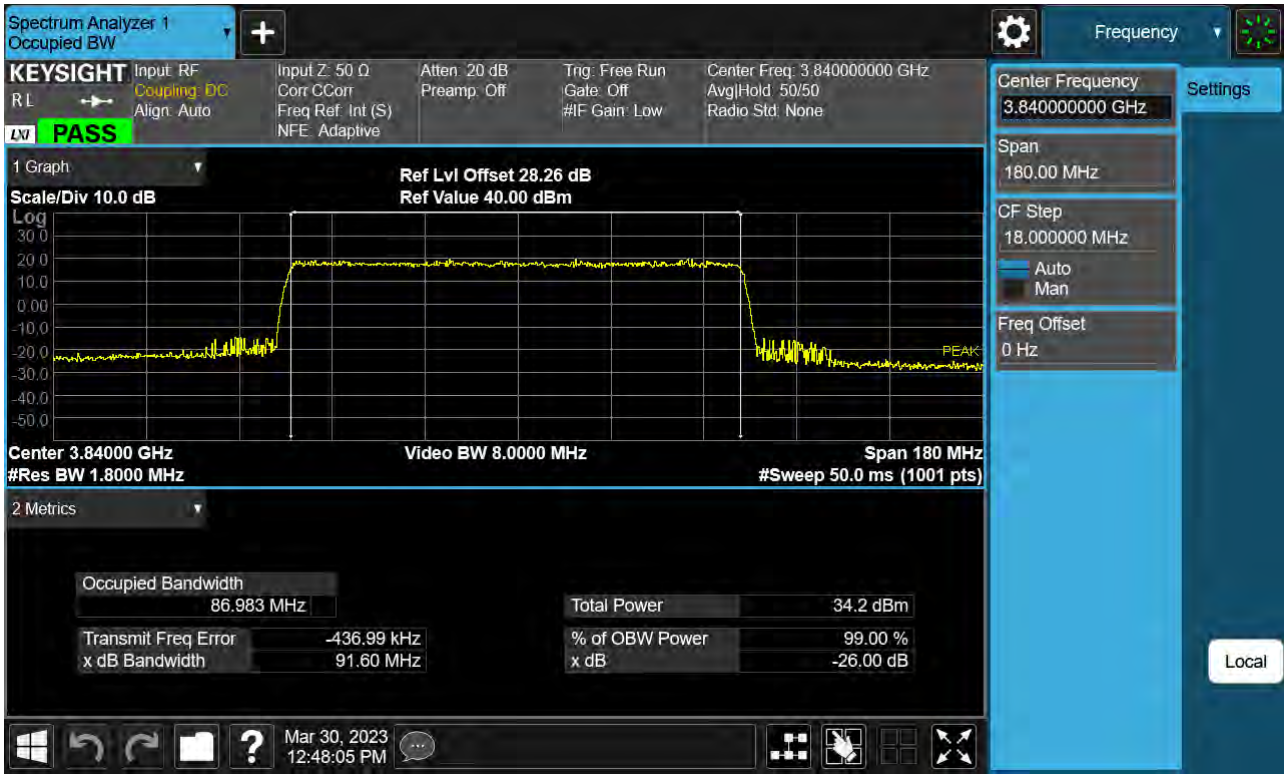

Sub6 n77. Occupied Bandwidth Plot (90 M BW Ch.656000 QPSK)