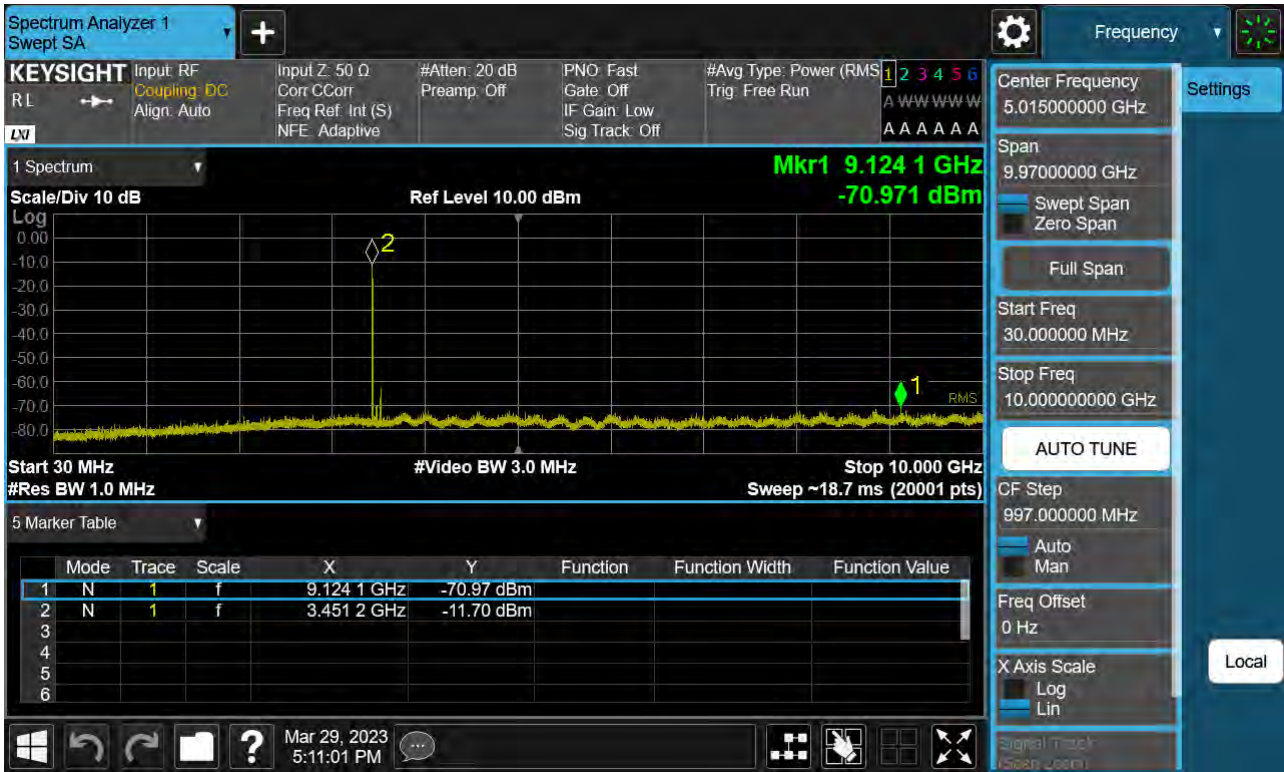

Sub6 n77. Conducted Spurious Plot_1 (633000ch_90 MHz_BPSK)