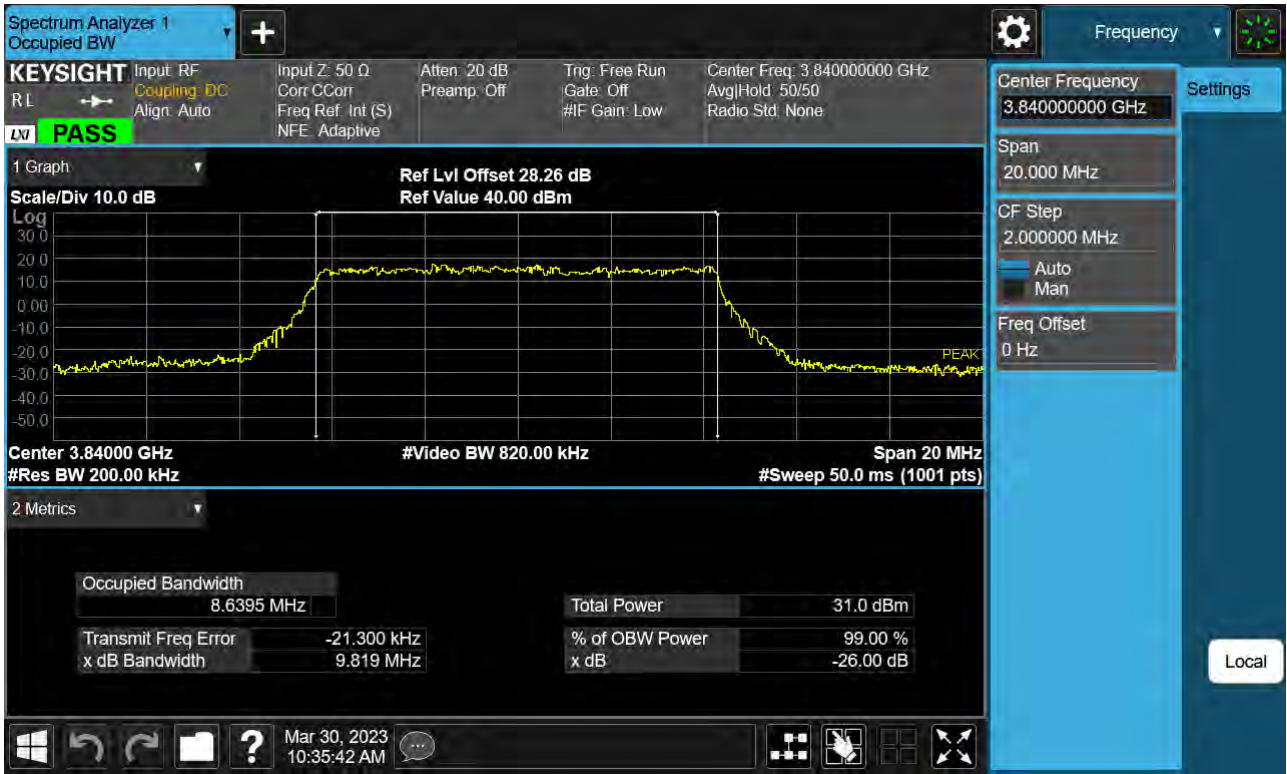

Sub6 n77. Occupied Bandwidth Plot (10 M BW Ch.656000 64QAM)