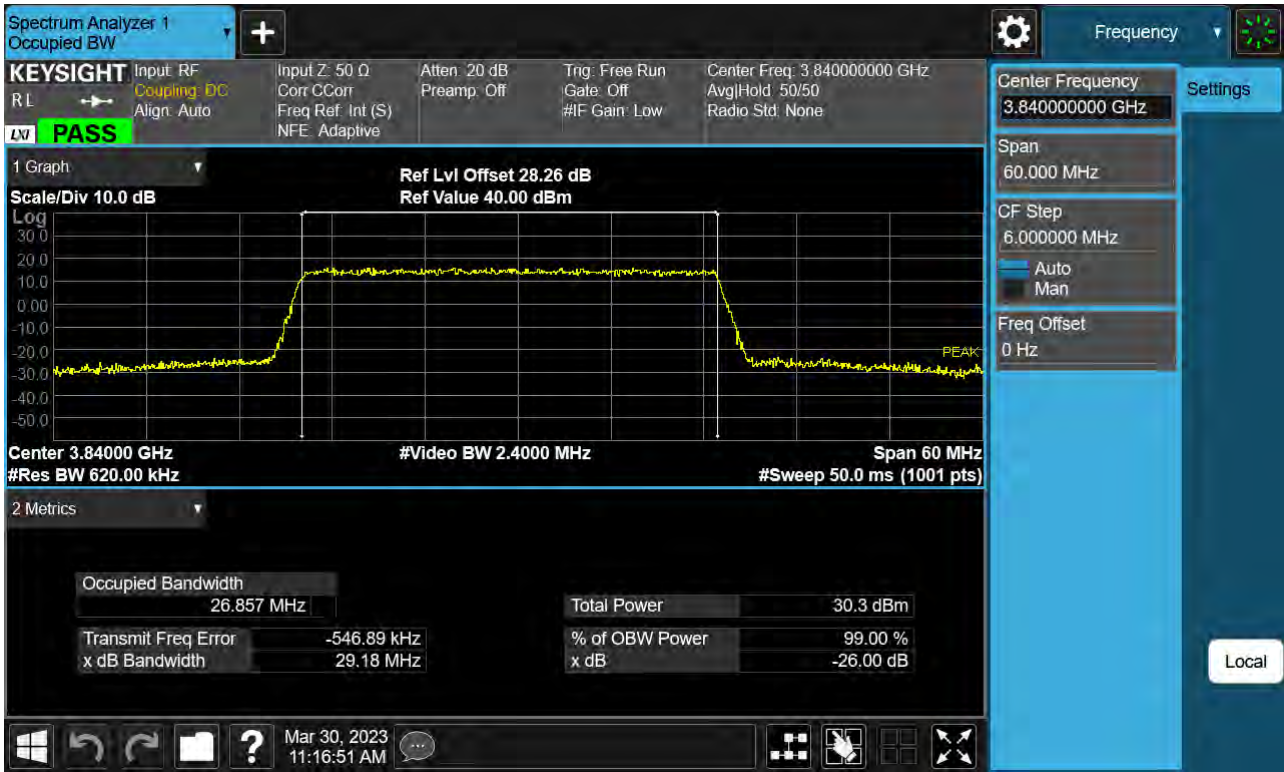

Sub6 n77. Occupied Bandwidth Plot (30 M BW Ch.656000 256QAM)