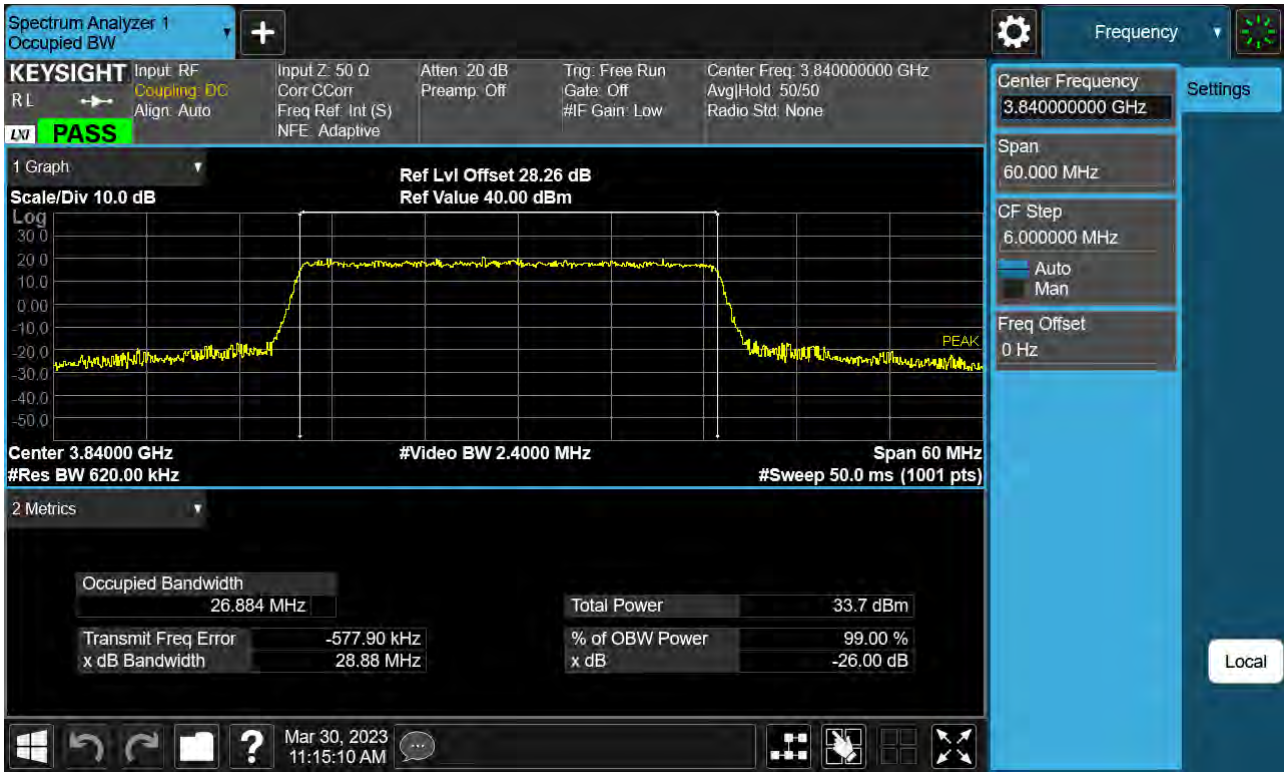

Sub6 n77. Occupied Bandwidth Plot (20 M BW Ch.656000 64QAM)

Sub6 n77. Occupied Bandwidth Plot (20 M BW Ch.656000 256QAM)

Sub6 n77. Occupied Bandwidth Plot (30 M BW Ch.656000 BPSK)

Sub6 n77. Occupied Bandwidth Plot (30 M BW Ch.656000 QPSK)