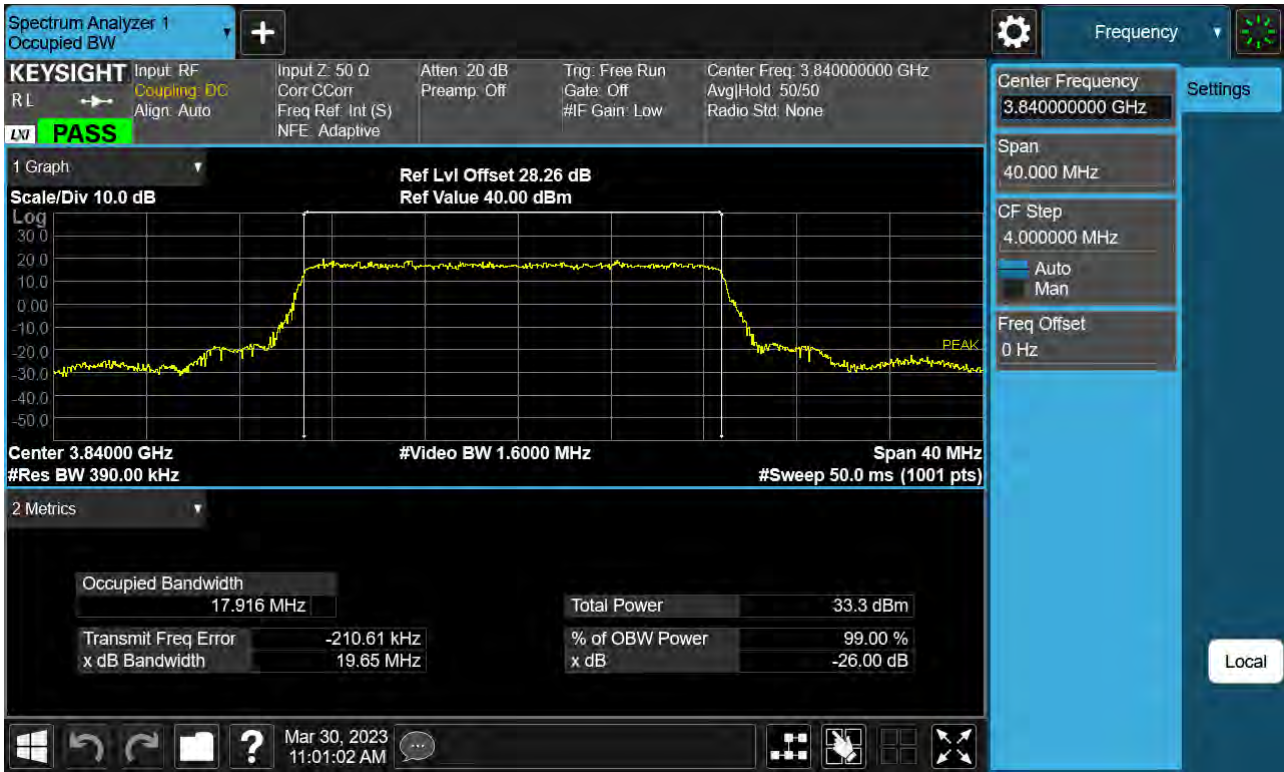

Sub6 n77. Occupied Bandwidth Plot (20 M BW Ch.656000 BPSK)