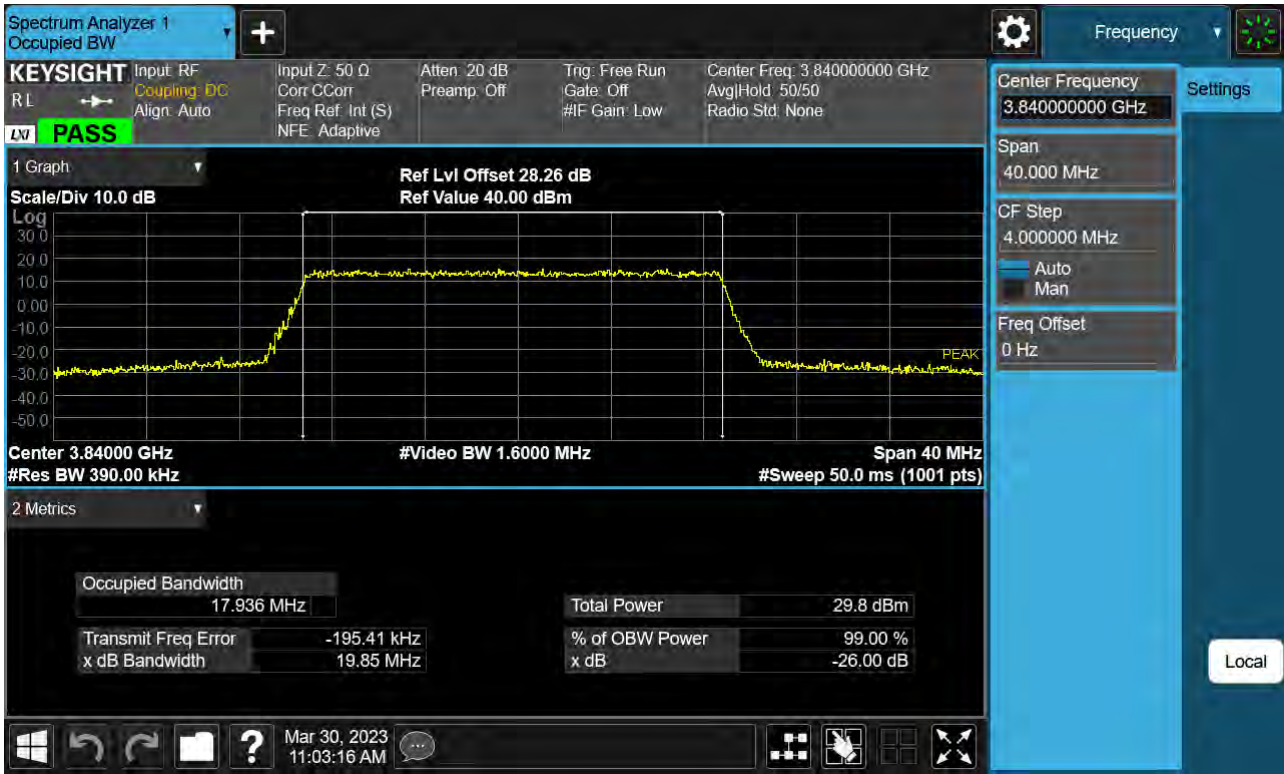

Sub6 n77. Occupied Bandwidth Plot (20 M BW Ch.656000 256QAM)