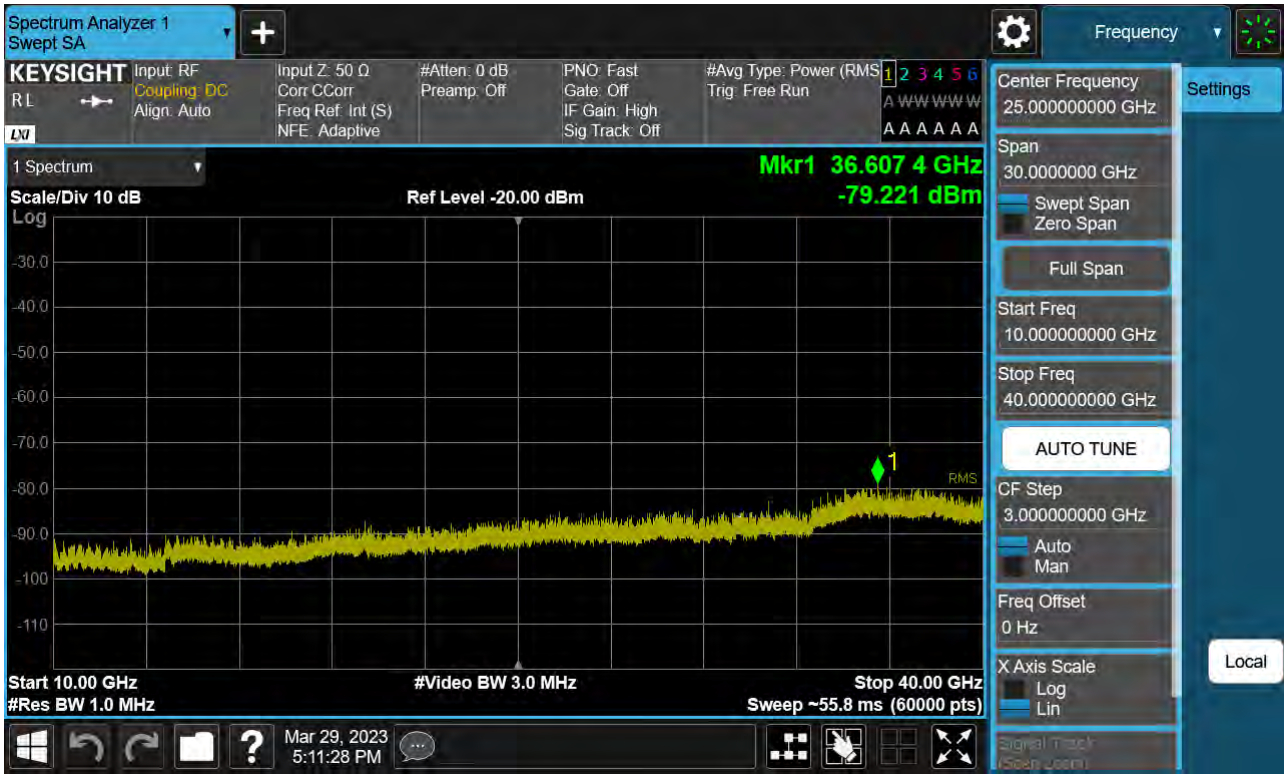

Sub6 n77. Conducted Spurious Plot_1 (634000ch_80 MHz_BPSK)

Sub6 n77. Conducted Spurious Plot_2 (634000ch_80 MHz_BPSK)

Sub6 n77. Conducted Spurious Plot_1 (633000ch_90 MHz_BPSK)

Sub6 n77. Conducted Spurious Plot_2 (633000ch_90 MHz_BPSK)