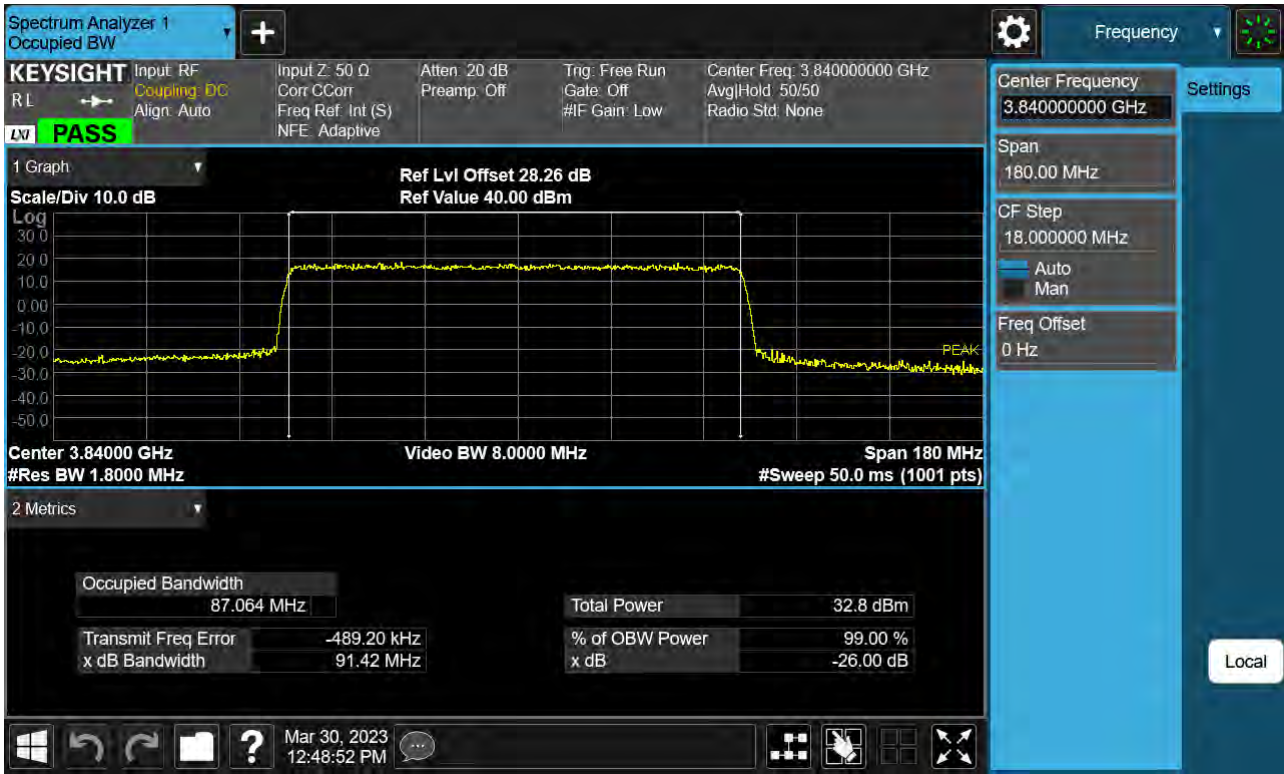

Sub6 n77. Occupied Bandwidth Plot (90 M BW Ch.656000 BPSK)

Sub6 n77. Occupied Bandwidth Plot (90 M BW Ch.656000 QPSK)

Sub6 n77. Occupied Bandwidth Plot (90 M BW Ch.656000 16QAM)

Sub6 n77. Occupied Bandwidth Plot (90 M BW Ch.656000 64QAM)