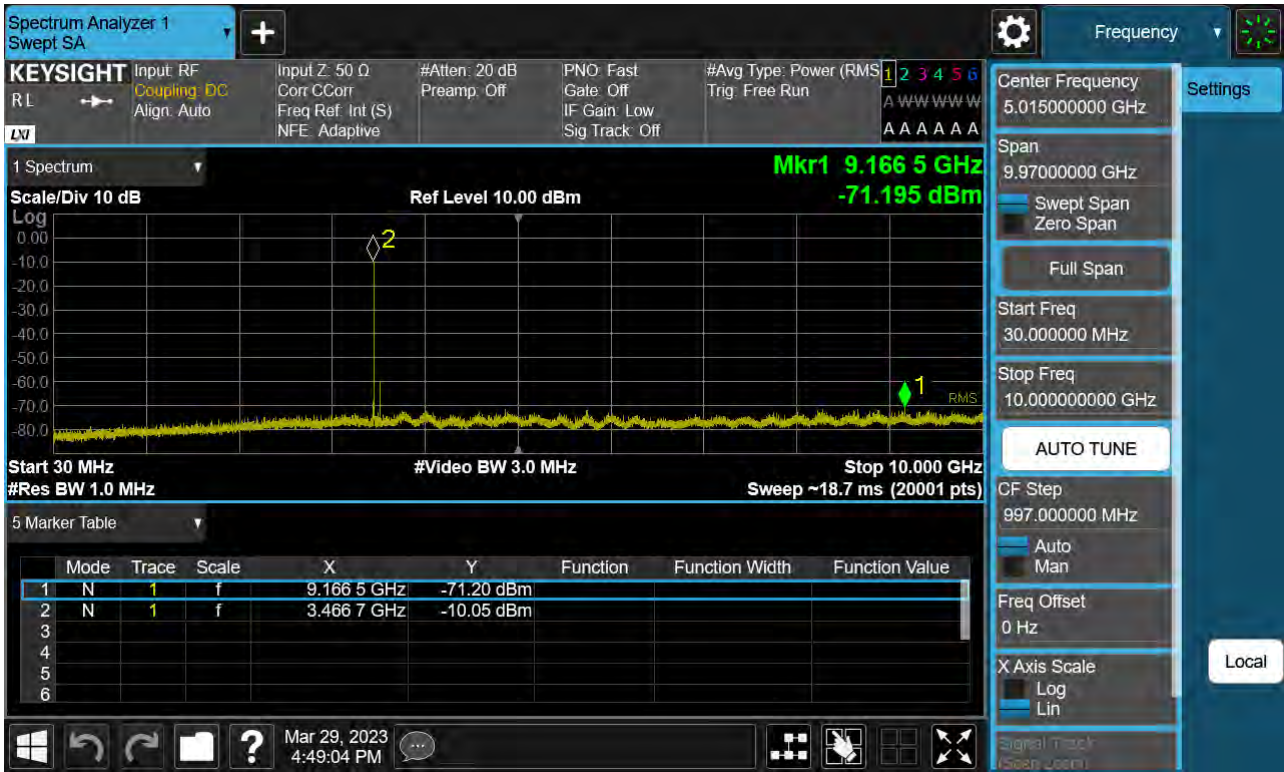

Sub6 n77. Conducted Spurious Plot_1 (633334ch_70 MHz_BPSK)

Sub6 n77. Conducted Spurious Plot_2 (633334ch_70 MHz_BPSK)

Sub6 n77. Conducted Spurious Plot_1 (634332ch_70 MHz_BPSK)

Sub6 n77. Conducted Spurious Plot_2 (634332ch_70 MHz_BPSK)