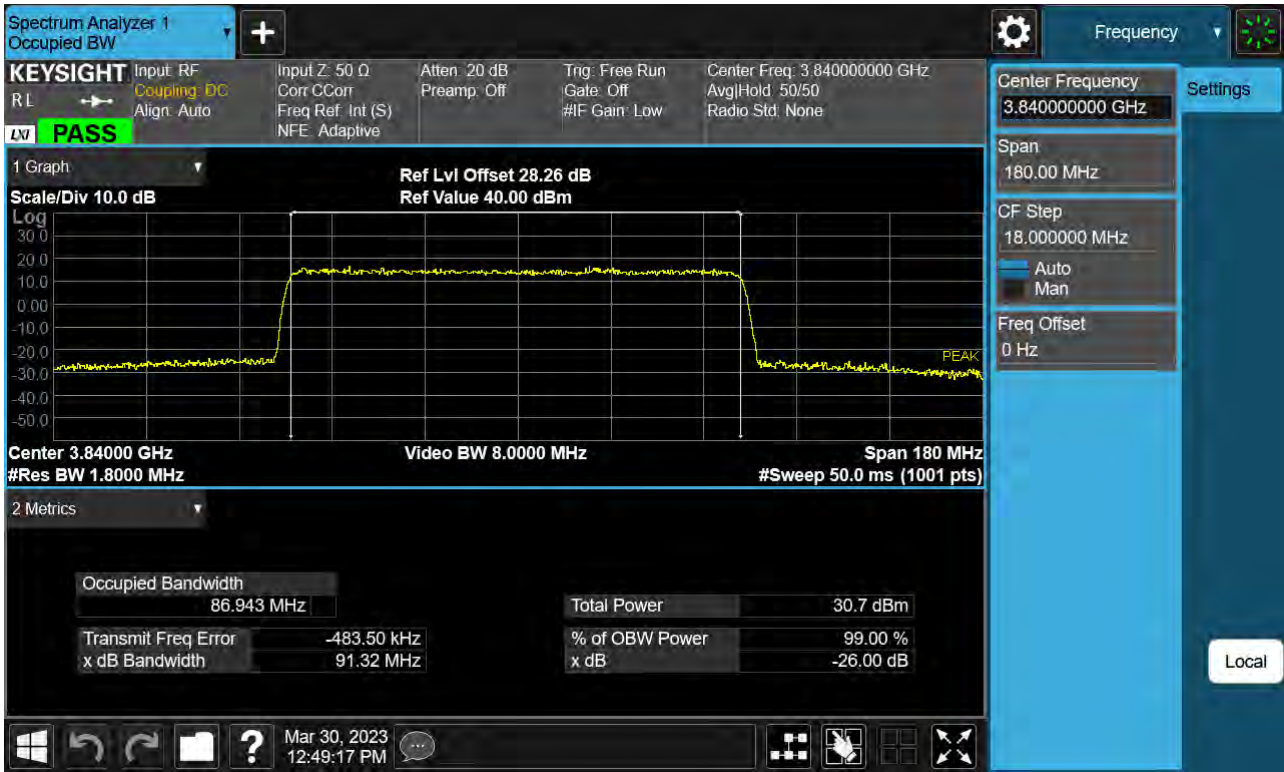

Sub6 n77. Occupied Bandwidth Plot (90 M BW Ch.656000 256QAM)