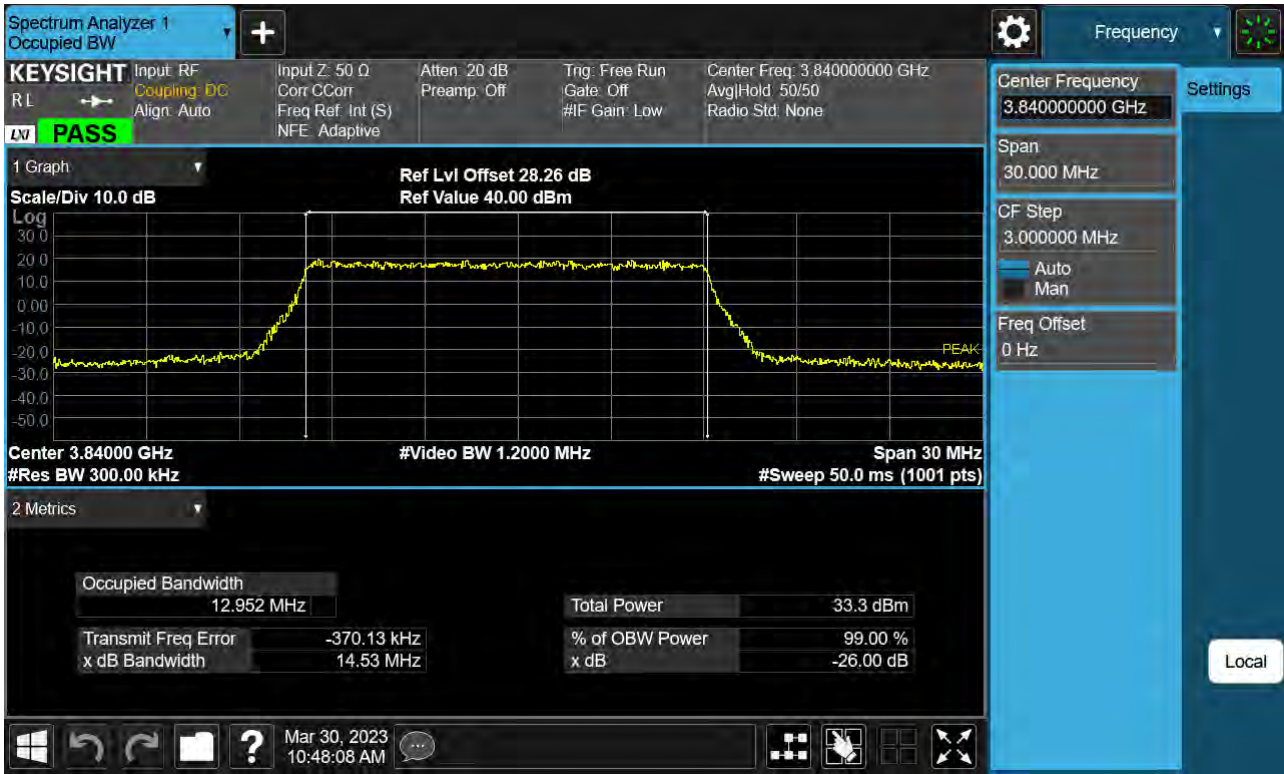

Sub6 n77. Occupied Bandwidth Plot (15 M BW Ch.656000 QPSK)