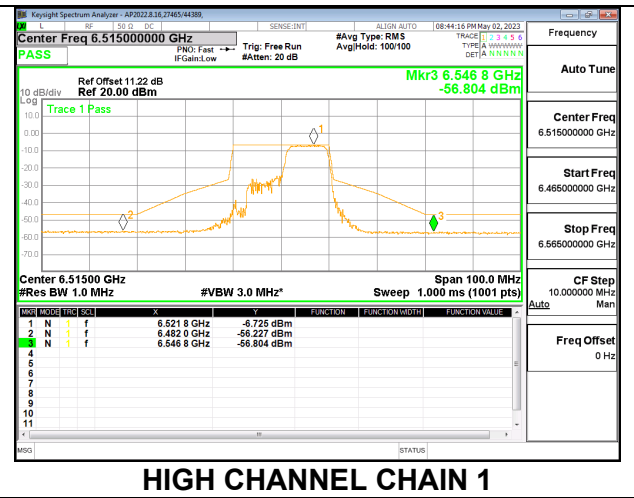

**2TX CHAIN 0 + CHAIN 1 CDD OFDMA MODE: 106T**

**LOW**

**MID**

**HIGH**

**2TX CHAIN 0 + CHAIN 1 CDD OFDMA MODE: 242T**

**LOW**

**MID**

**HIGH**