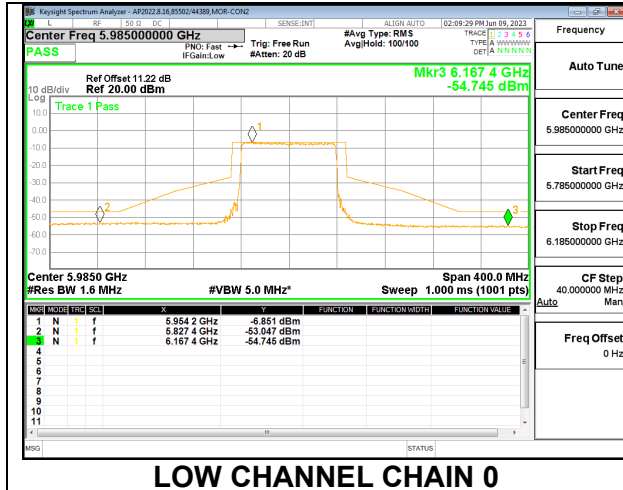

9.5.4. 802.11ax HE80 MODE 2TX IN THE UNII-5 BAND

2TX CHAIN 0 + CHAIN 1 CDD OFDMA MODE: 996T

LOW