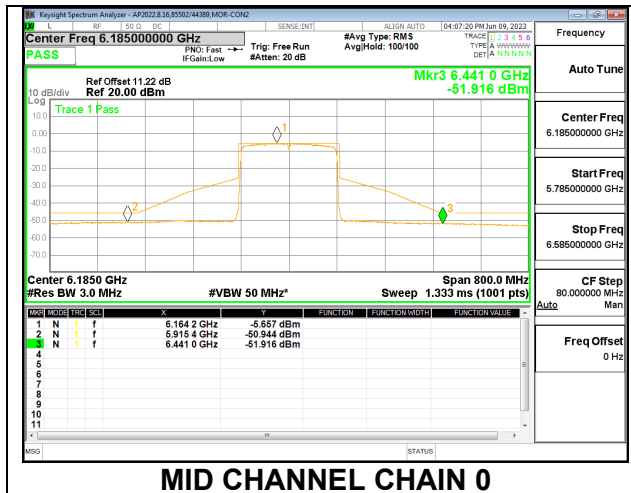

#### 2TX CHAIN 0 + CHAIN 1 CDD OFDMA MODE: 2x996T

#### LOW

LOW CHANNEL CHAIN 0

LOW CHANNEL CHAIN 1

#### MID

MID CHANNEL CHAIN 0

MID CHANNEL CHAIN 1

**HIGH**