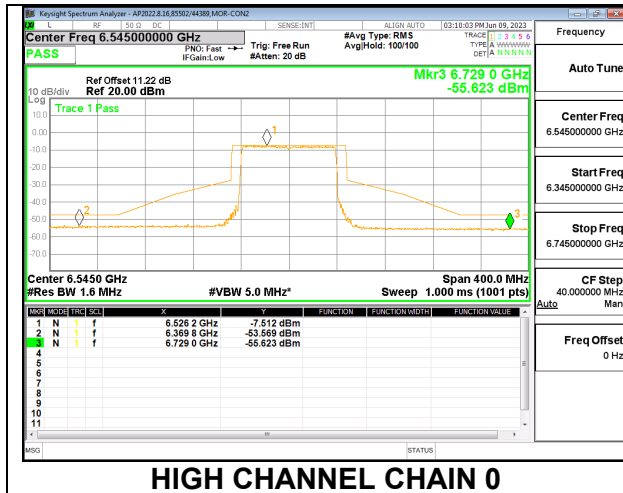

#### 2TX CHAIN 0 + CHAIN 1 CDD OFDMA MODE: 996T

LOW

LOW CHANNEL CHAIN 0

LOW CHANNEL CHAIN 1

HIGH

HIGH CHANNEL CHAIN 0

HIGH CHANNEL CHAIN 1

9.5.10. 802.11ax HE160 MODE 2TX IN THE UNII-6 BAND