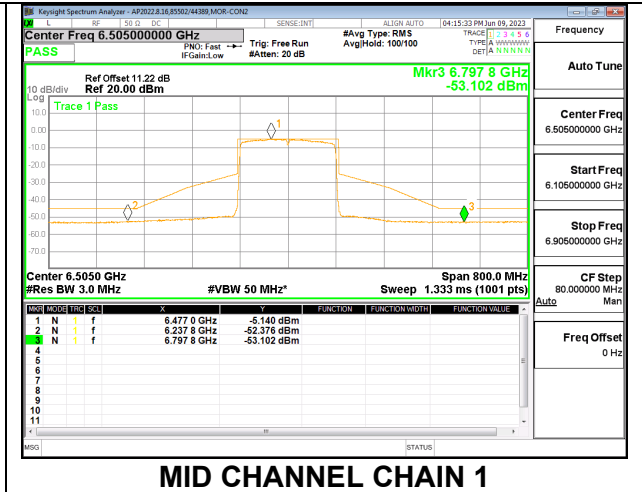

9.5.10. 802.11ax HE160 MODE 2TX IN THE UNII-6 BAND

2TX CHAIN 0 + CHAIN 1 CDD OFDMA MODE: 2x996T

MID