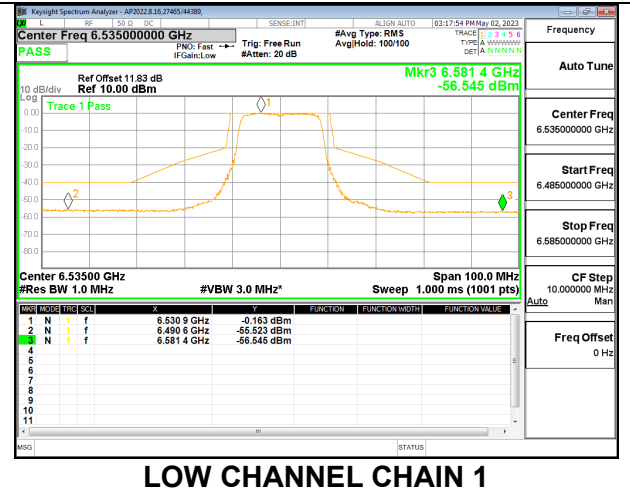

LOW CHANNEL CHAIN 1