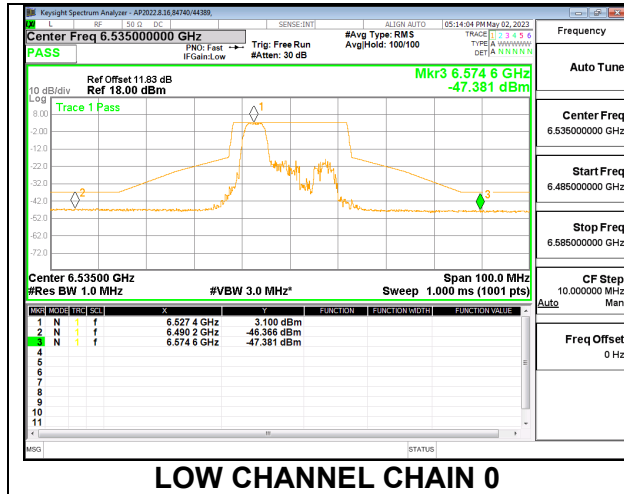

LOW CHANNEL CHAIN 1

MID

MID CHANNEL CHAIN 0

MID CHANNEL CHAIN 1

**HIGH**

**2TX CHAIN 0 + CHAIN 1 CDD OFDMA MODE: 52T**

**LOW**

**LOW CHANNEL CHAIN 0**