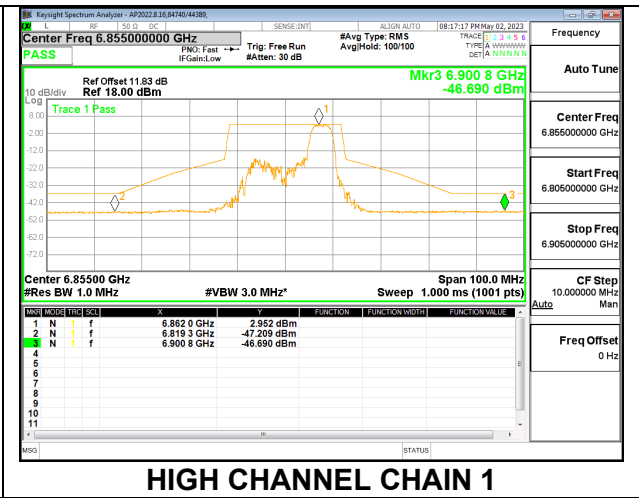

**LOW CHANNEL CHAIN 1**

**MID**

**MID CHANNEL CHAIN 0**

**MID CHANNEL CHAIN 1**

**HIGH**

**2TX CHAIN 0 + CHAIN 1 CDD OFDMA MODE: 106T**

**LOW**

**MID**