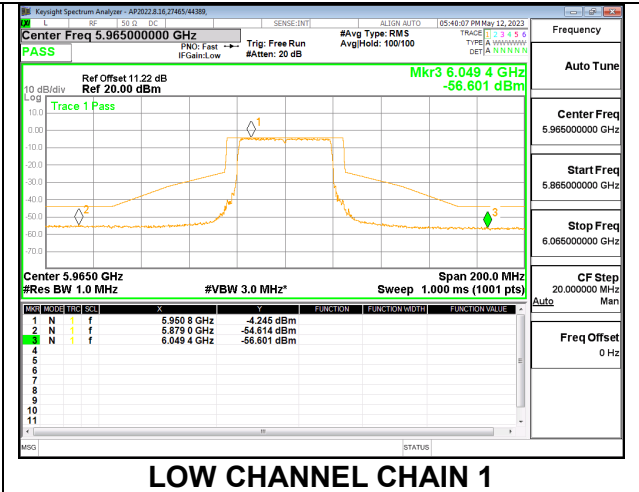

#### 2TX CHAIN 0 + CHAIN 1 CDD OFDMA MODE: 484T

#### LOW

LOW CHANNEL CHAIN 0

LOW CHANNEL CHAIN 1