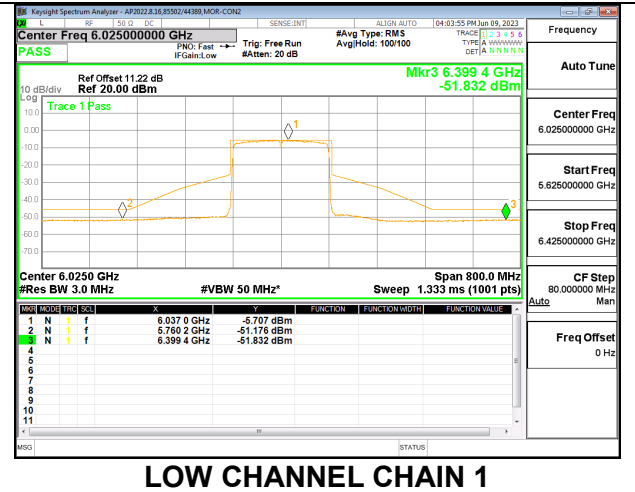

LOW CHANNEL CHAIN 1