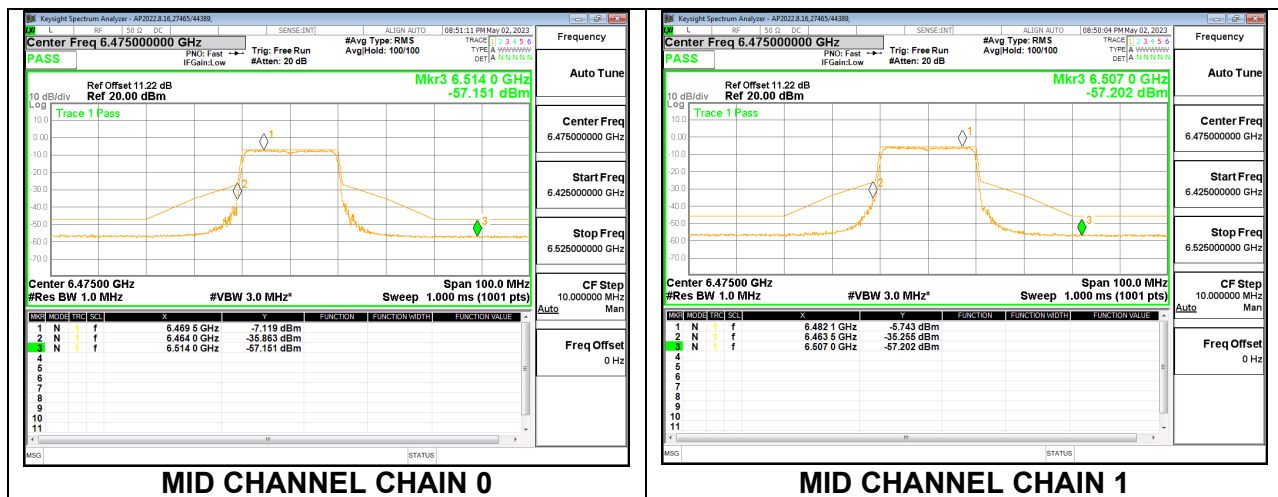

**2TX CHAIN 0 + CHAIN 1 CDD OFDMA MODE: 106T**

**LOW**

**MID**

**HIGH**

**2TX CHAIN 0 + CHAIN 1 CDD OFDMA MODE: 242T**

**LOW**

**MID**

**HIGH**