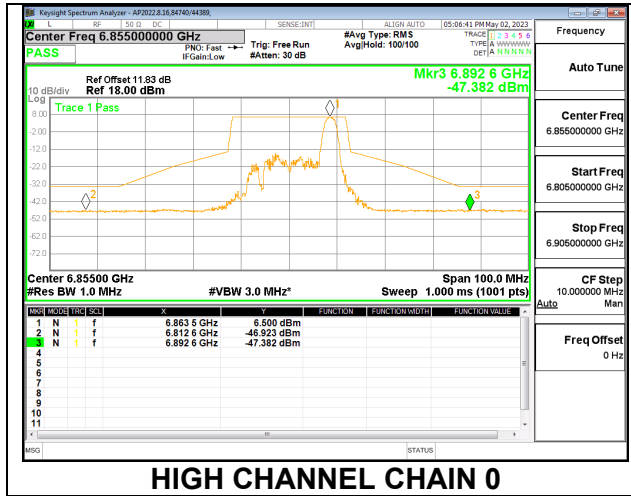

LOW CHANNEL CHAIN 1

MID

MID CHANNEL CHAIN 0

MID CHANNEL CHAIN 1

**HIGH**

**2TX CHAIN 0 + CHAIN 1 CDD OFDMA MODE: 52T**

**LOW**

**LOW CHANNEL CHAIN 0**