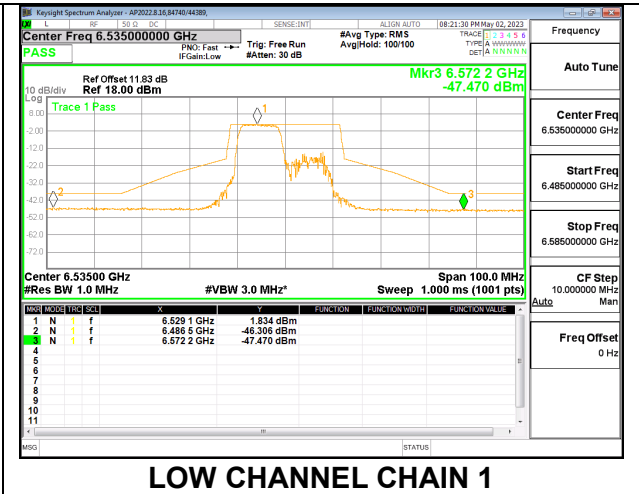

**LOW CHANNEL CHAIN 1**

**MID**

**MID CHANNEL CHAIN 0**

**MID CHANNEL CHAIN 1**

**HIGH**

**2TX CHAIN 0 + CHAIN 1 CDD OFDMA MODE: 106T**

**LOW**

**MID**