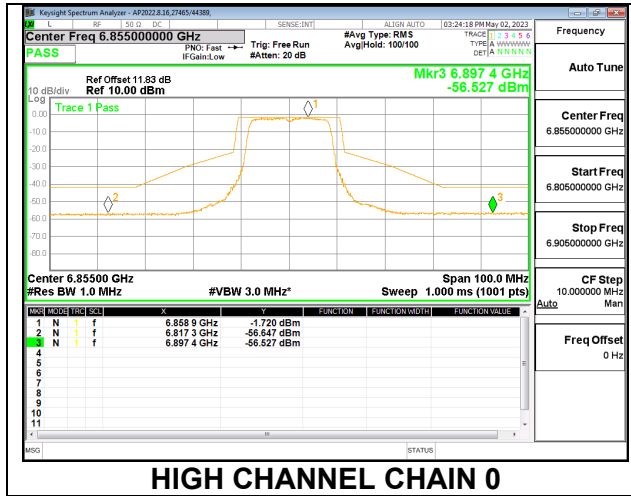

#### LOW

LOW CHANNEL CHAIN 0

LOW CHANNEL CHAIN 1

#### MID

MID CHANNEL CHAIN 0

MID CHANNEL CHAIN 1

**HIGH**

9.5.12. 802.11ax HE20 MODE 2TX IN THE UNII-7 BAND

2TX CHAIN 0 + CHAIN 1 CDD OFDMA MODE: 26T

LOW

LOW CHANNEL CHAIN 0