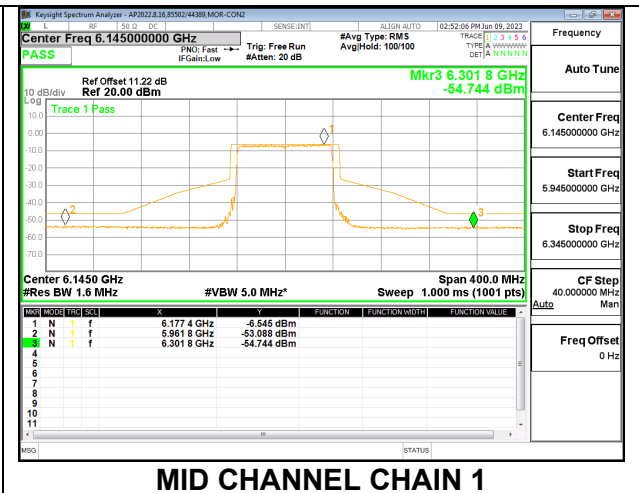

9.5.4. 802.11ax HE80 MODE 2TX IN THE UNII-5 BAND

2TX CHAIN 0 + CHAIN 1 CDD OFDMA MODE: 996T

LOW

MID