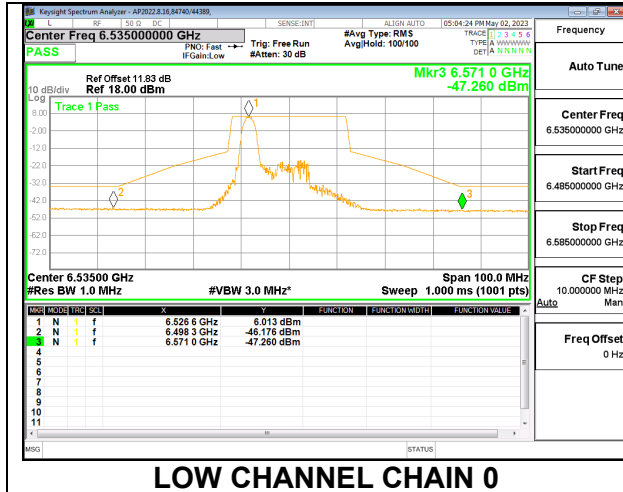

#### LOW

LOW CHANNEL CHAIN 0

LOW CHANNEL CHAIN 1

#### MID

MID CHANNEL CHAIN 0

MID CHANNEL CHAIN 1

**HIGH**

9.5.12. 802.11ax HE20 MODE 2TX IN THE UNII-7 BAND

2TX CHAIN 0 + CHAIN 1 CDD OFDMA MODE: 26T

LOW

LOW CHANNEL CHAIN 0

LOW CHANNEL CHAIN 1

MID

MID CHANNEL CHAIN 0

MID CHANNEL CHAIN 1

**HIGH**

**2TX CHAIN 0 + CHAIN 1 CDD OFDMA MODE: 52T**

**LOW**

**LOW CHANNEL CHAIN 0**