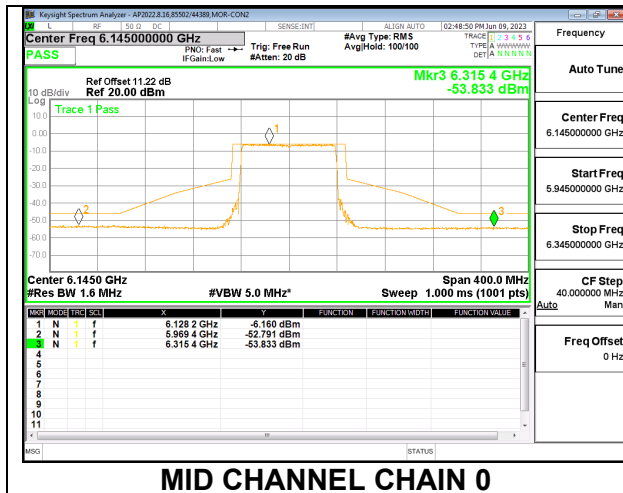

9.5.4. 802.11ax HE80 MODE 2TX IN THE UNII-5 BAND

2TX CHAIN 0 + CHAIN 1 CDD OFDMA MODE: 996T

LOW

MID