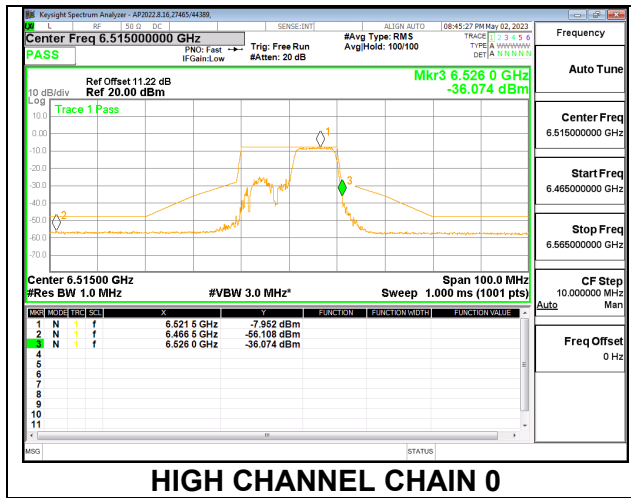

**2TX CHAIN 0 + CHAIN 1 CDD OFDMA MODE: 106T**

**LOW**

**MID**

**HIGH**

**2TX CHAIN 0 + CHAIN 1 CDD OFDMA MODE: 242T**

**LOW**

**MID**

**HIGH**