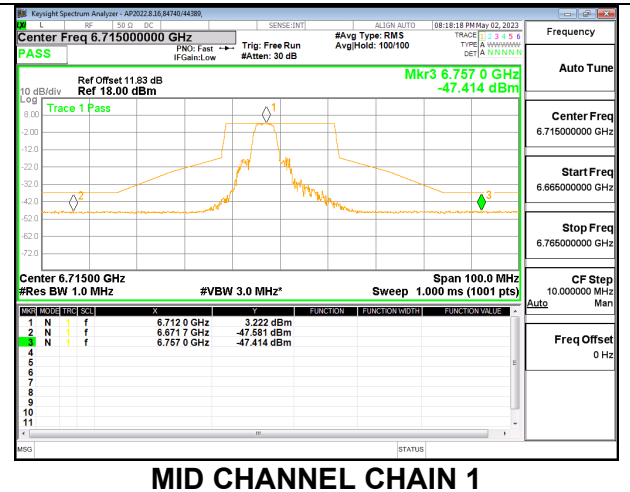

MID CHANNEL CHAIN 1