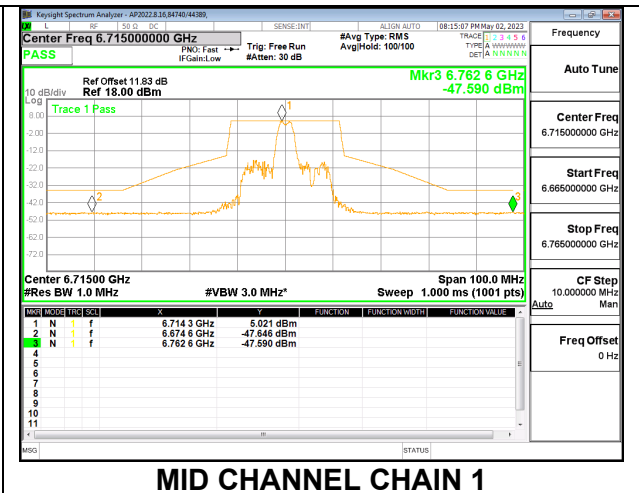

MID CHANNEL CHAIN 1