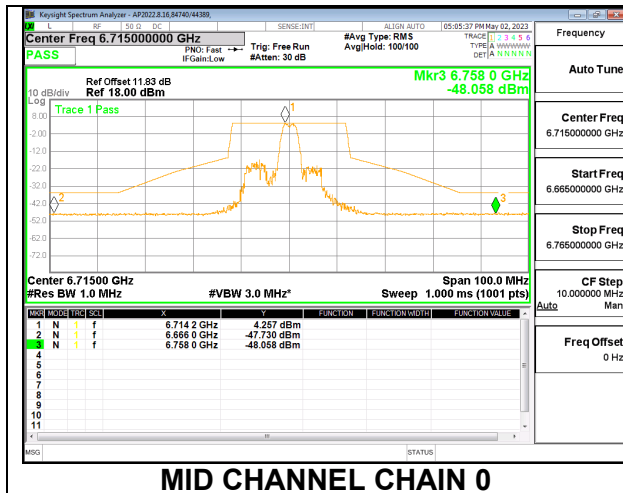

#### LOW

LOW CHANNEL CHAIN 0

LOW CHANNEL CHAIN 1

#### MID

MID CHANNEL CHAIN 0

MID CHANNEL CHAIN 1

**HIGH**

9.5.12. 802.11ax HE20 MODE 2TX IN THE UNII-7 BAND

2TX CHAIN 0 + CHAIN 1 CDD OFDMA MODE: 26T

LOW

LOW CHANNEL CHAIN 0

LOW CHANNEL CHAIN 1

MID

MID CHANNEL CHAIN 0

MID CHANNEL CHAIN 1

**HIGH**

**2TX CHAIN 0 + CHAIN 1 CDD OFDMA MODE: 52T**

**LOW**

**LOW CHANNEL CHAIN 0**