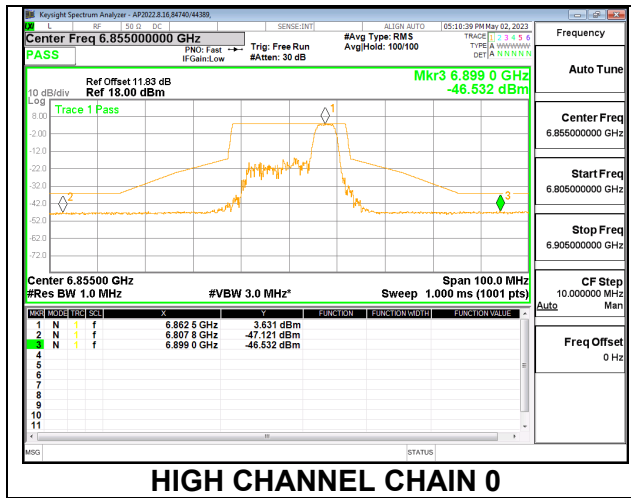

**LOW CHANNEL CHAIN 1**

**MID**

**MID CHANNEL CHAIN 0**

**MID CHANNEL CHAIN 1**

**HIGH**

**2TX CHAIN 0 + CHAIN 1 CDD OFDMA MODE: 106T**

**LOW**

**MID**