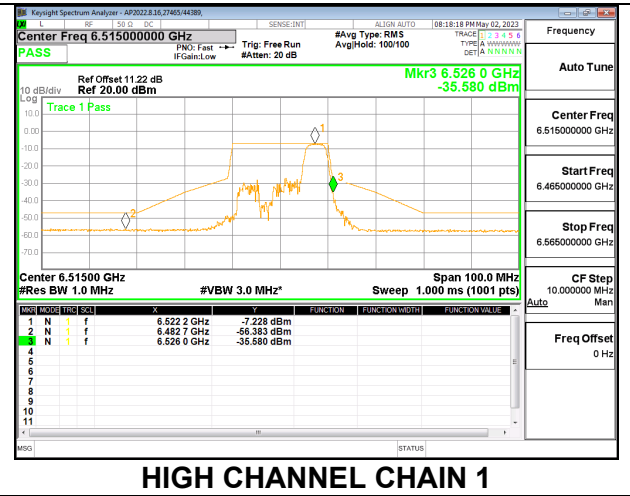

#### MID

**HIGH**

**2TX CHAIN 0 + CHAIN 1 CDD OFDMA MODE: 52T**

**LOW**

**MID**

**HIGH**

**HIGH CHANNEL CHAIN 0**

**HIGH CHANNEL CHAIN 1**