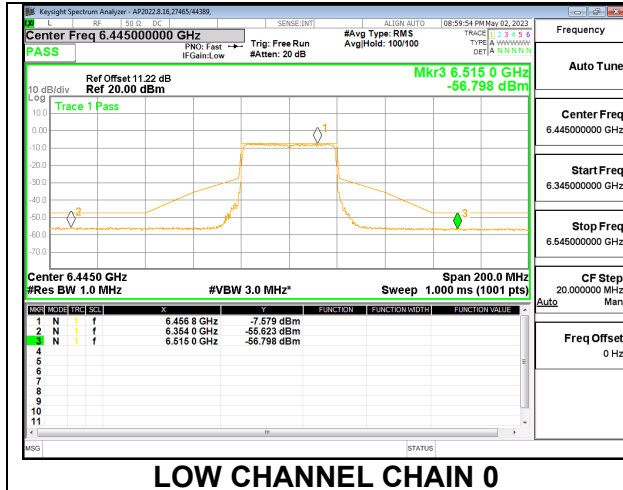

9.5.8. 802.11ax HE40 MODE 2TX IN THE UNII-6 BAND

2TX CHAIN 0 + CHAIN 1 CDD OFDMA MODE: 484T

LOW