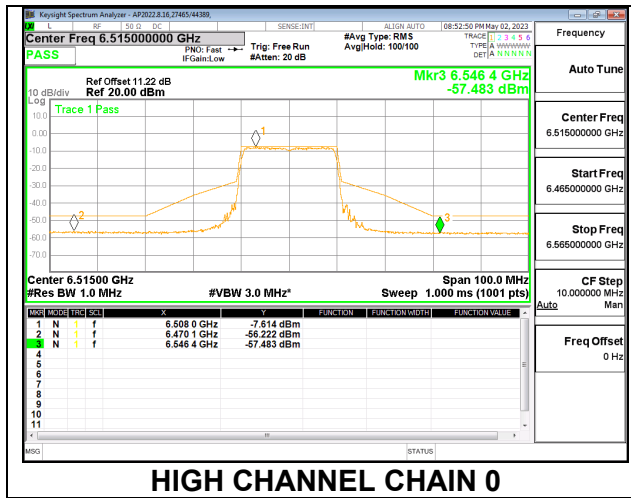

**2TX CHAIN 0 + CHAIN 1 CDD OFDMA MODE: 106T**

**LOW**

**MID**

**HIGH**

**2TX CHAIN 0 + CHAIN 1 CDD OFDMA MODE: 242T**

**LOW**

**MID**

**HIGH**