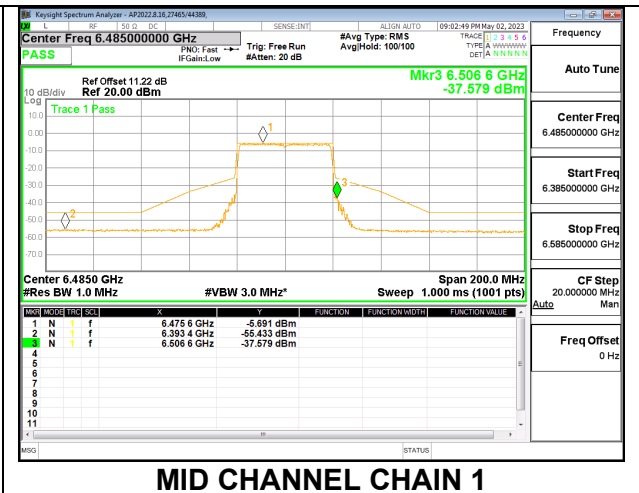

9.5.8. 802.11ax HE40 MODE 2TX IN THE UNII-6 BAND

2TX CHAIN 0 + CHAIN 1 CDD OFDMA MODE: 484T

LOW

MID