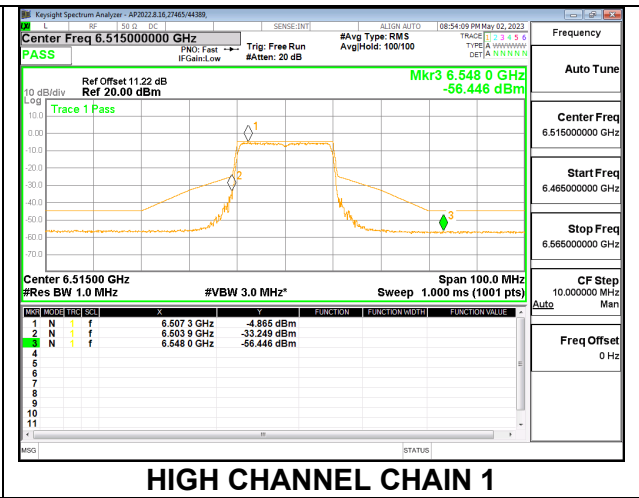

**2TX CHAIN 0 + CHAIN 1 CDD OFDMA MODE: 106T**

**LOW**

**MID**

**HIGH**

**2TX CHAIN 0 + CHAIN 1 CDD OFDMA MODE: 242T**

**LOW**

**MID**

**HIGH**