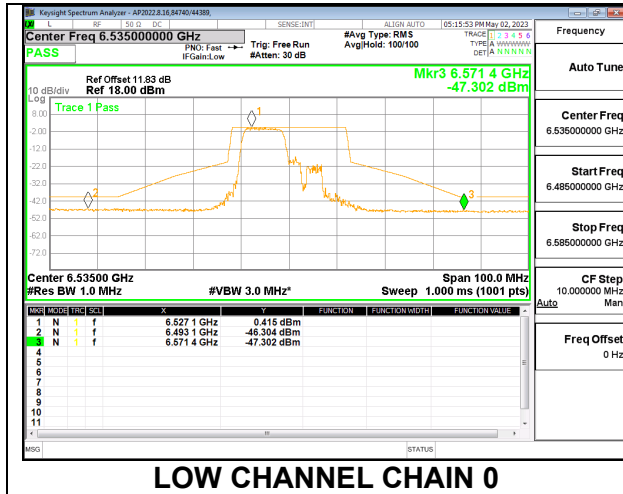

**LOW CHANNEL CHAIN 1**

**MID**

**MID CHANNEL CHAIN 0**

**MID CHANNEL CHAIN 1**

**HIGH**

**2TX CHAIN 0 + CHAIN 1 CDD OFDMA MODE: 106T**

**LOW**

**MID**