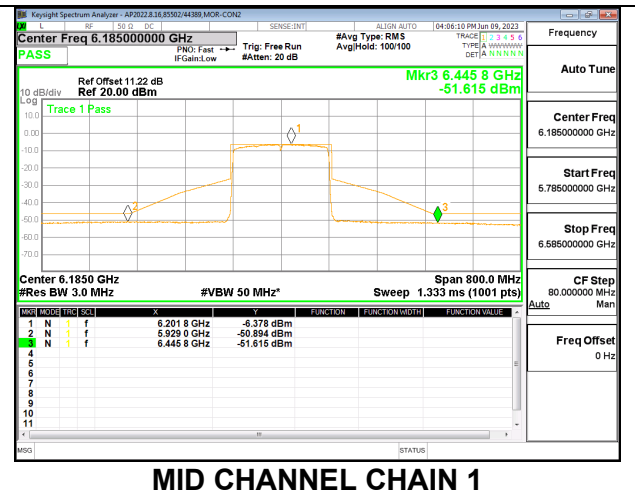

#### 2TX CHAIN 0 + CHAIN 1 CDD OFDMA MODE: 2x996T

#### LOW

LOW CHANNEL CHAIN 0

LOW CHANNEL CHAIN 1

#### MID

MID CHANNEL CHAIN 0

MID CHANNEL CHAIN 1

**HIGH**