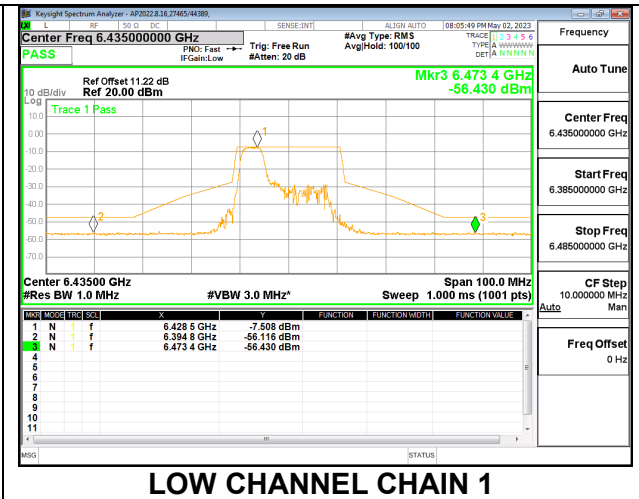

#### MID

**HIGH**

**2TX CHAIN 0 + CHAIN 1 CDD OFDMA MODE: 52T**

**LOW**

**MID**

**HIGH**

**HIGH CHANNEL CHAIN 0**

**HIGH CHANNEL CHAIN 1**

**2TX CHAIN 0 + CHAIN 1 CDD OFDMA MODE: 106T**

**LOW**

**MID**

**HIGH**

**2TX CHAIN 0 + CHAIN 1 CDD OFDMA MODE: 242T**

**LOW**

**MID**

**HIGH**