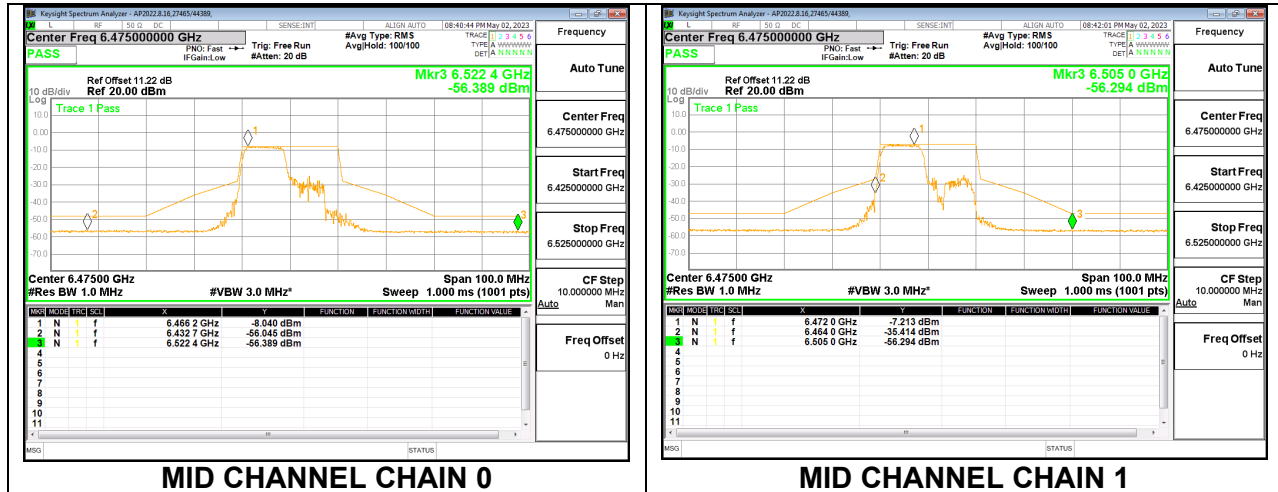

#### MID

**HIGH**

**2TX CHAIN 0 + CHAIN 1 CDD OFDMA MODE: 52T**

**LOW**

**MID**

**HIGH**

**HIGH CHANNEL CHAIN 0**

**HIGH CHANNEL CHAIN 1**

**2TX CHAIN 0 + CHAIN 1 CDD OFDMA MODE: 106T**

**LOW**

**MID**

**HIGH**

**2TX CHAIN 0 + CHAIN 1 CDD OFDMA MODE: 242T**

**LOW**

**MID**

**HIGH**