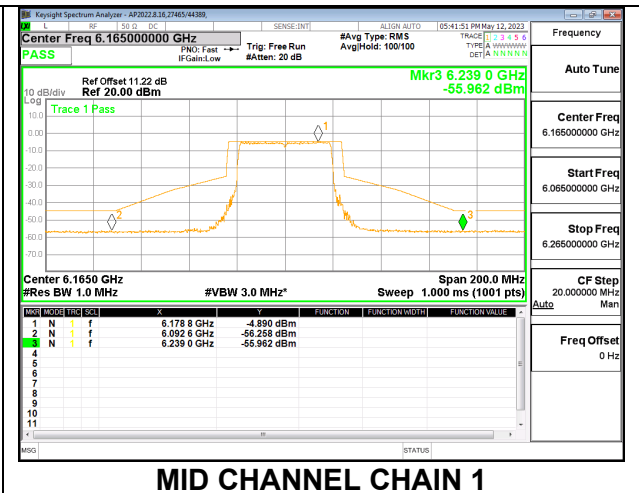

#### 2TX CHAIN 0 + CHAIN 1 CDD OFDMA MODE: 484T

#### LOW

LOW CHANNEL CHAIN 0

LOW CHANNEL CHAIN 1

#### MID

MID CHANNEL CHAIN 0

MID CHANNEL CHAIN 1

**HIGH**