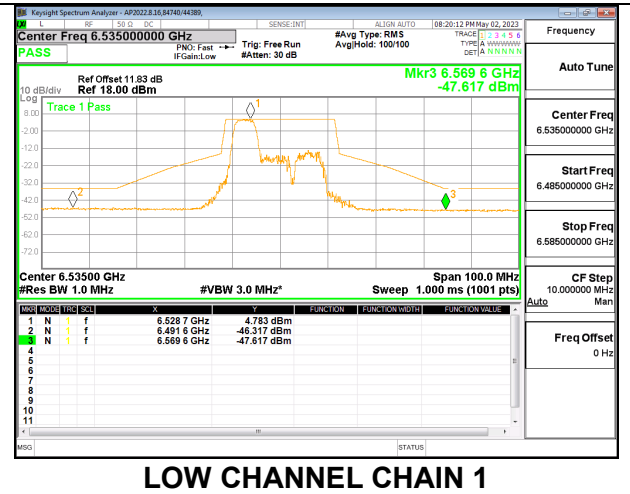

LOW CHANNEL CHAIN 1

MID

MID CHANNEL CHAIN 0

MID CHANNEL CHAIN 1

**HIGH**

**2TX CHAIN 0 + CHAIN 1 CDD OFDMA MODE: 52T**

**LOW**

**LOW CHANNEL CHAIN 0**