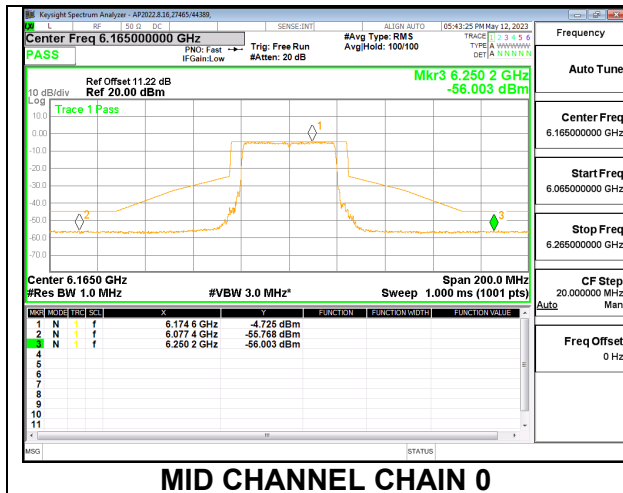

#### 2TX CHAIN 0 + CHAIN 1 CDD OFDMA MODE: 484T

#### LOW

LOW CHANNEL CHAIN 0

LOW CHANNEL CHAIN 1

#### MID

MID CHANNEL CHAIN 0

MID CHANNEL CHAIN 1

**HIGH**