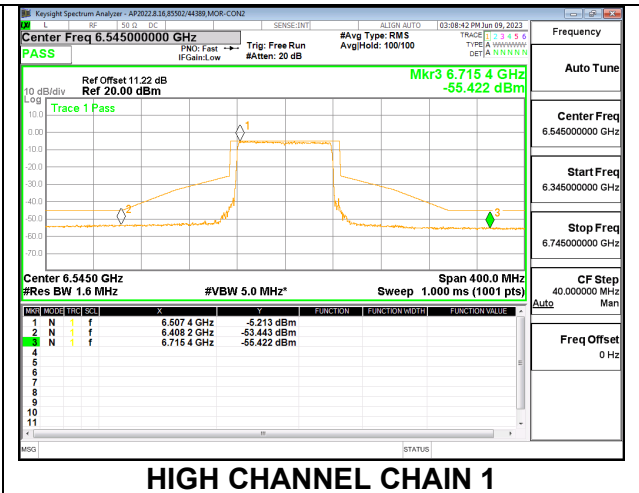

#### 2TX CHAIN 0 + CHAIN 1 CDD OFDMA MODE: 996T

LOW

LOW CHANNEL CHAIN 0

LOW CHANNEL CHAIN 1

HIGH

HIGH CHANNEL CHAIN 0

HIGH CHANNEL CHAIN 1

9.5.10. 802.11ax HE160 MODE 2TX IN THE UNII-6 BAND