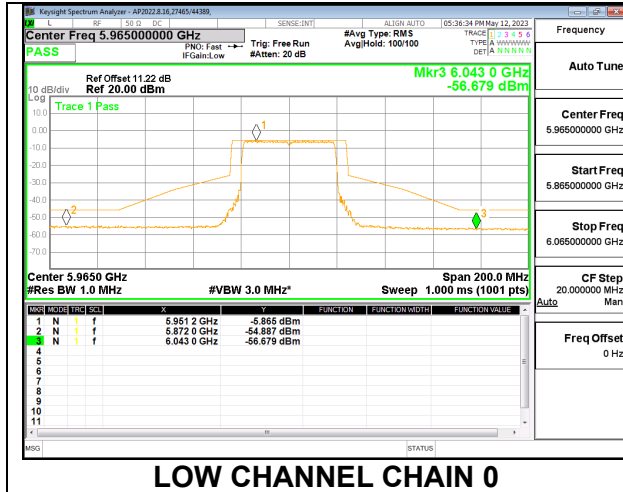

#### 2TX CHAIN 0 + CHAIN 1 CDD OFDMA MODE: 484T

#### LOW

LOW CHANNEL CHAIN 0

LOW CHANNEL CHAIN 1