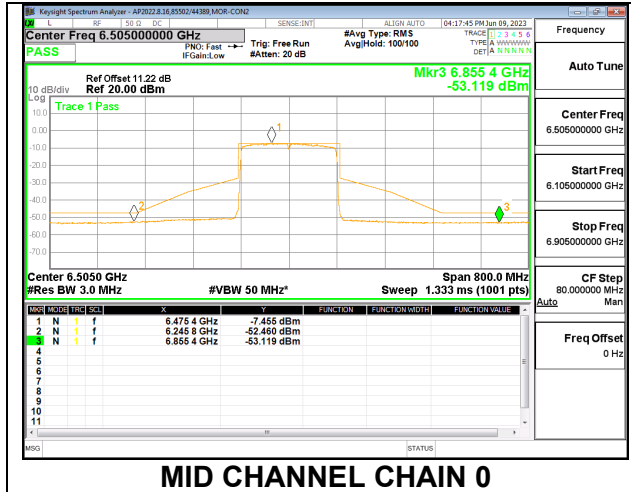

9.5.10. 802.11ax HE160 MODE 2TX IN THE UNII-6 BAND

2TX CHAIN 0 + CHAIN 1 CDD OFDMA MODE: 2x996T

MID