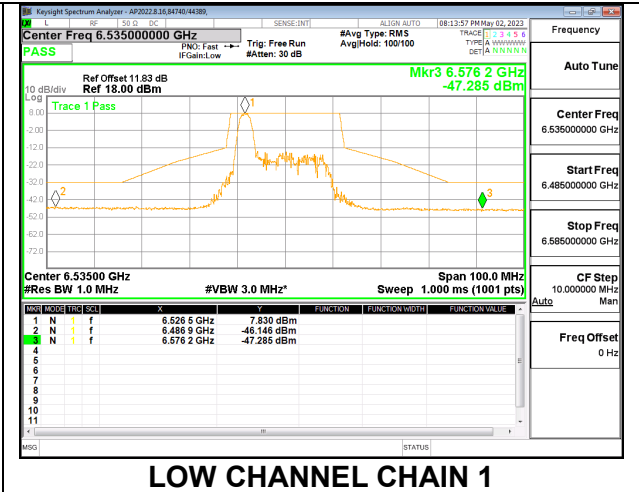

#### LOW

LOW CHANNEL CHAIN 0

LOW CHANNEL CHAIN 1

#### MID

MID CHANNEL CHAIN 0

MID CHANNEL CHAIN 1

**HIGH**

9.5.12. 802.11ax HE20 MODE 2TX IN THE UNII-7 BAND

2TX CHAIN 0 + CHAIN 1 CDD OFDMA MODE: 26T

LOW

LOW CHANNEL CHAIN 0