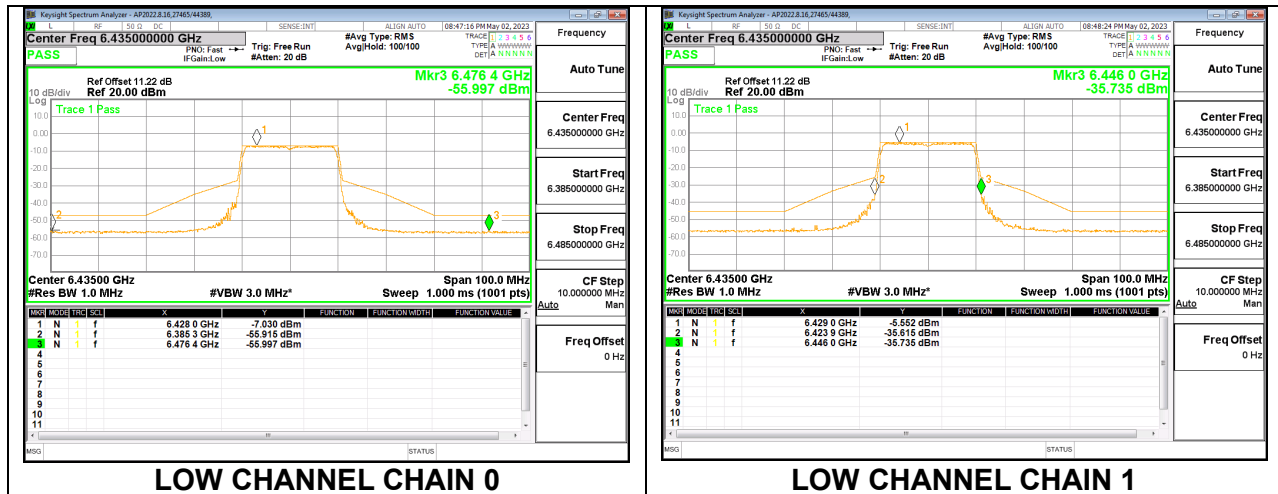

**2TX CHAIN 0 + CHAIN 1 CDD OFDMA MODE: 106T**

**LOW**

**MID**

**HIGH**

**2TX CHAIN 0 + CHAIN 1 CDD OFDMA MODE: 242T**

**LOW**

**MID**

**HIGH**