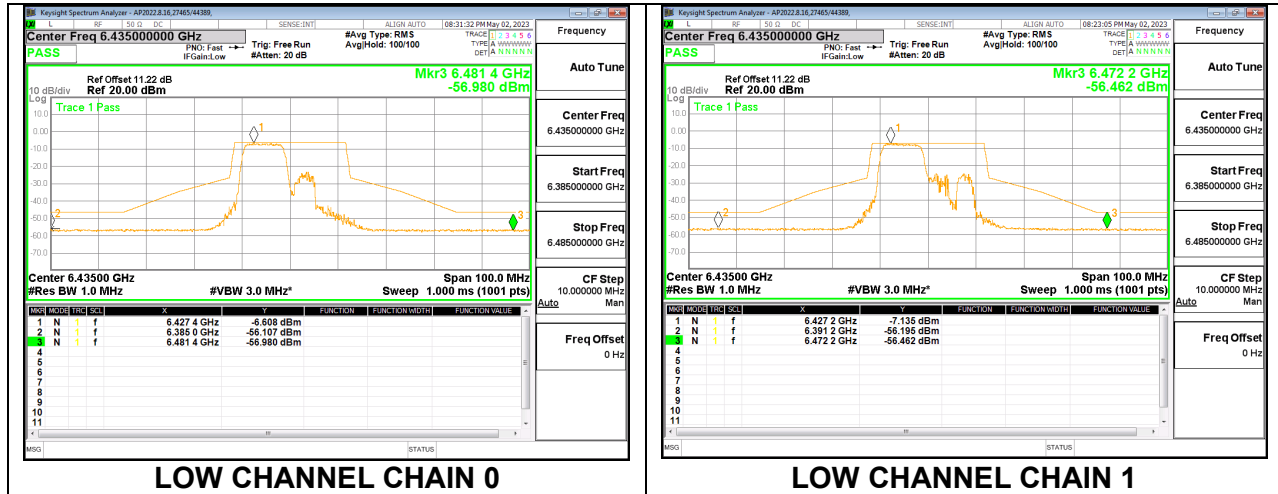

2TX CHAIN 0 + CHAIN 1 CDD OFDMA MODE: 106T

LOW