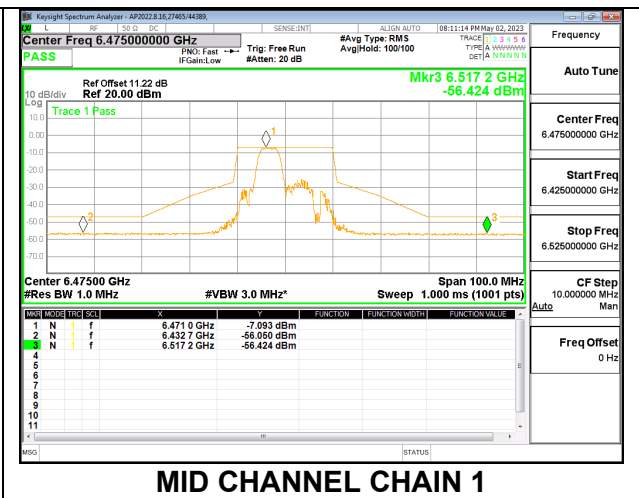

#### MID

**HIGH**

**2TX CHAIN 0 + CHAIN 1 CDD OFDMA MODE: 52T**

**LOW**

**MID**

**HIGH**

**HIGH CHANNEL CHAIN 0**

**HIGH CHANNEL CHAIN 1**

**2TX CHAIN 0 + CHAIN 1 CDD OFDMA MODE: 106T**

**LOW**

**MID**

**HIGH**

**2TX CHAIN 0 + CHAIN 1 CDD OFDMA MODE: 242T**

**LOW**

**MID**

**HIGH**