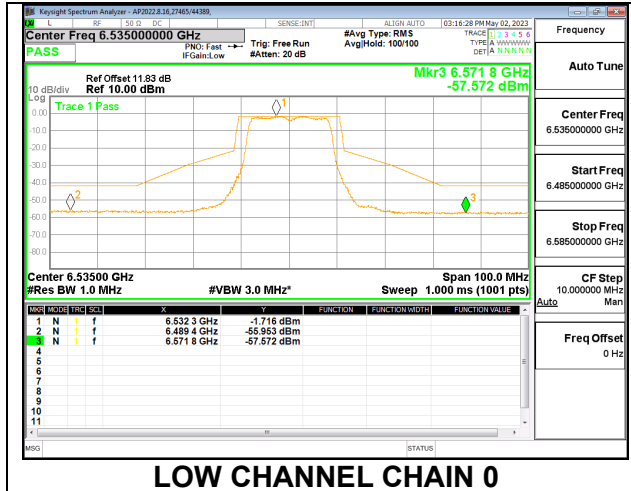

9.5.11. 802.11a MODE 2TX IN THE UNII-7 BAND

LOW

LOW CHANNEL CHAIN 0