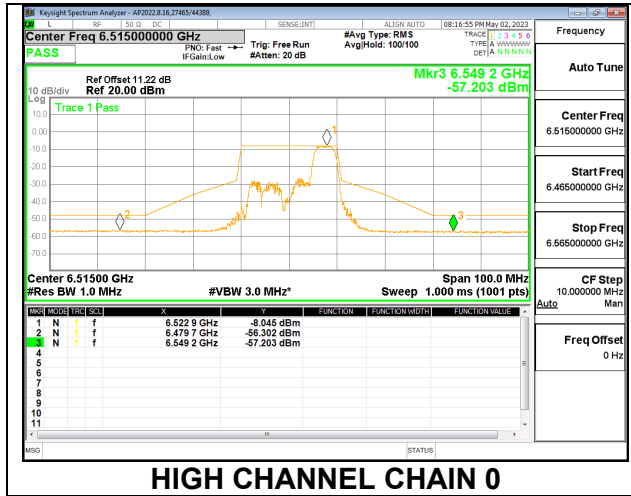

#### MID

**HIGH**

**2TX CHAIN 0 + CHAIN 1 CDD OFDMA MODE: 52T**

**LOW**

**MID**

**HIGH**

**HIGH CHANNEL CHAIN 0**

**HIGH CHANNEL CHAIN 1**

**2TX CHAIN 0 + CHAIN 1 CDD OFDMA MODE: 106T**

**LOW**

**MID**

**HIGH**

**2TX CHAIN 0 + CHAIN 1 CDD OFDMA MODE: 242T**

**LOW**

**MID**

**HIGH**