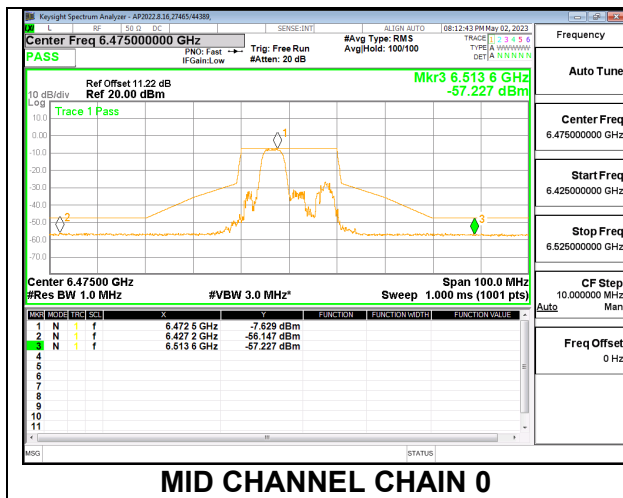

#### MID

**HIGH**

**2TX CHAIN 0 + CHAIN 1 CDD OFDMA MODE: 52T**

**LOW**

**MID**

**HIGH**

**HIGH CHANNEL CHAIN 0**

**HIGH CHANNEL CHAIN 1**

**2TX CHAIN 0 + CHAIN 1 CDD OFDMA MODE: 106T**

**LOW**

**MID**

**HIGH**

**2TX CHAIN 0 + CHAIN 1 CDD OFDMA MODE: 242T**

**LOW**

**MID**

**HIGH**