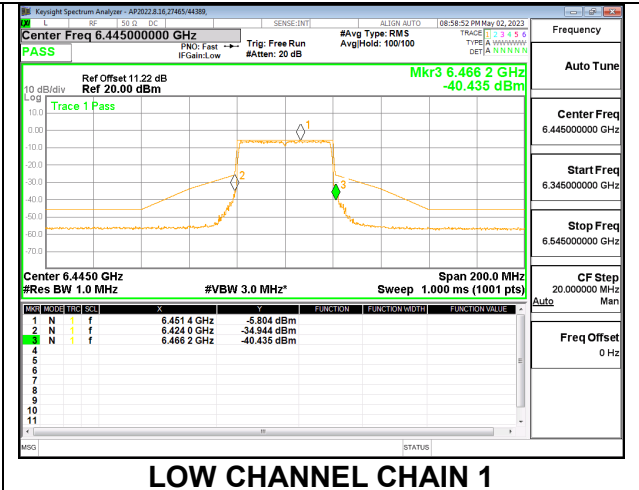

9.5.8. 802.11ax HE40 MODE 2TX IN THE UNII-6 BAND

2TX CHAIN 0 + CHAIN 1 CDD OFDMA MODE: 484T

LOW