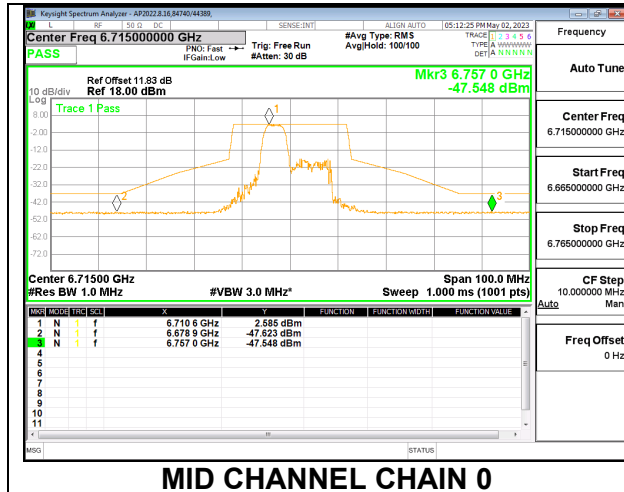

MID CHANNEL CHAIN 0