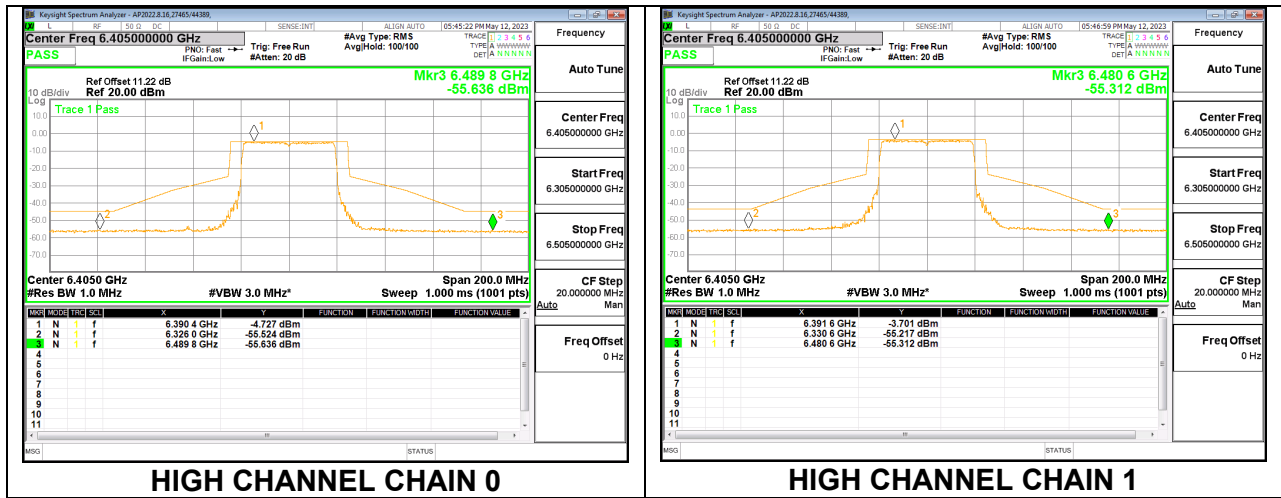

#### LOW

LOW CHANNEL CHAIN 0

LOW CHANNEL CHAIN 1

#### MID

MID CHANNEL CHAIN 0

MID CHANNEL CHAIN 1

**HIGH**

#### 2TX CHAIN 0 + CHAIN 1 CDD OFDMA MODE: 996T