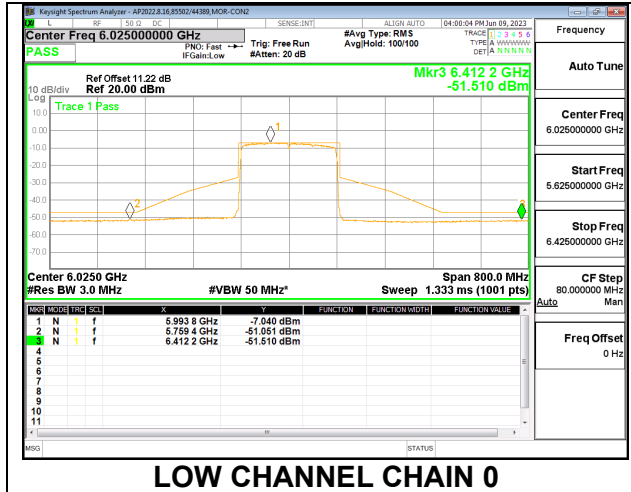

9.5.5. 802.11ax HE160 MODE 2TX IN THE UNII-5 BAND

2TX CHAIN 0 + CHAIN 1 CDD OFDMA MODE: 2x996T

LOW

LOW CHANNEL CHAIN 0