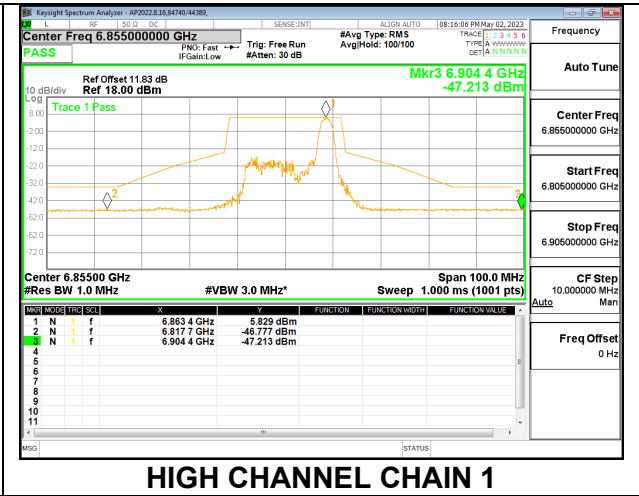

LOW CHANNEL CHAIN 1

MID

MID CHANNEL CHAIN 0

MID CHANNEL CHAIN 1

**HIGH**

**2TX CHAIN 0 + CHAIN 1 CDD OFDMA MODE: 52T**

**LOW**

**LOW CHANNEL CHAIN 0**