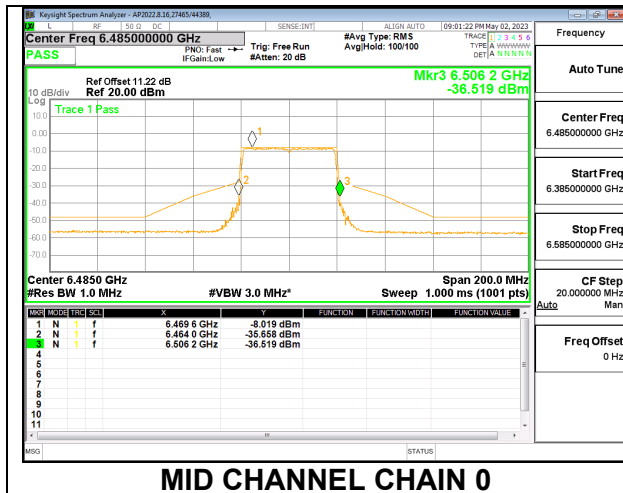

9.5.8. 802.11ax HE40 MODE 2TX IN THE UNII-6 BAND

2TX CHAIN 0 + CHAIN 1 CDD OFDMA MODE: 484T

LOW

MID