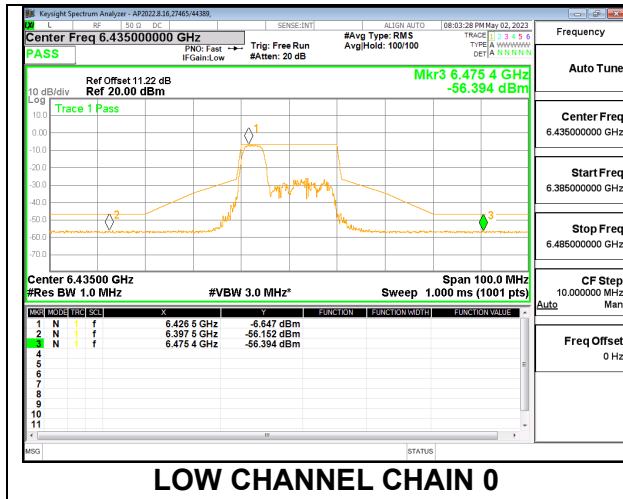

#### MID

**HIGH**

**2TX CHAIN 0 + CHAIN 1 CDD OFDMA MODE: 52T**

**LOW**

**MID**

**HIGH**

**HIGH CHANNEL CHAIN 0**

**HIGH CHANNEL CHAIN 1**

**2TX CHAIN 0 + CHAIN 1 CDD OFDMA MODE: 106T**

**LOW**

**MID**

**HIGH**

**2TX CHAIN 0 + CHAIN 1 CDD OFDMA MODE: 242T**

**LOW**

**MID**

**HIGH**