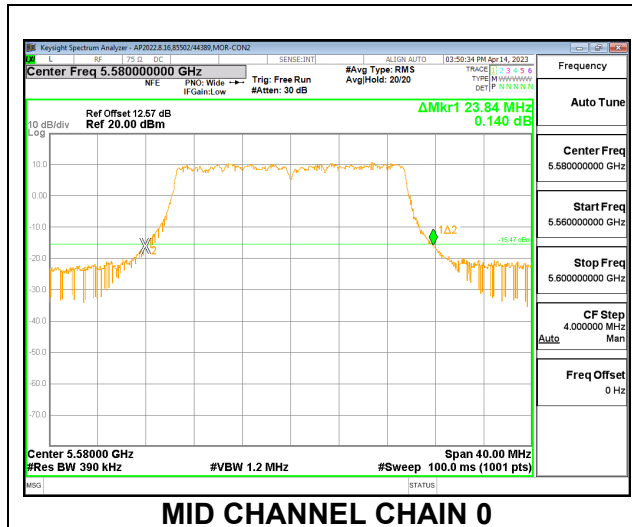

LOW CHANNEL

MID CHANNEL

HIGH CHANNEL

CHANNEL 144

2TX CDD MODE – 242T

Channel	Frequency (MHz)	26 dB Bandwidth Chain 0 (MHz)	26 dB Bandwidth Chain 1 (MHz)
Low	5500	23.92	23.48
Mid	5580	23.84	23.20
High	5700	23.76	23.16
144	5720	16.44	16.92

LOW CHANNEL

MID CHANNEL

HIGH CHANNEL

CHANNEL 144

9.2.3. 802.11ax HE40 MODE IN THE 5.6 GHz BAND

2TX CDD MODE – 484T

Channel	Frequency (MHz)	26 dB Bandwidth Chain 0 (MHz)	26 dB Bandwidth Chain 1 (MHz)
Low	5510	45.76	46.48
Mid	5550	46.88	46.48
High	5670	45.92	46.48
142	5710	38.28	38.52

LOW CHANNEL

MID CHANNEL