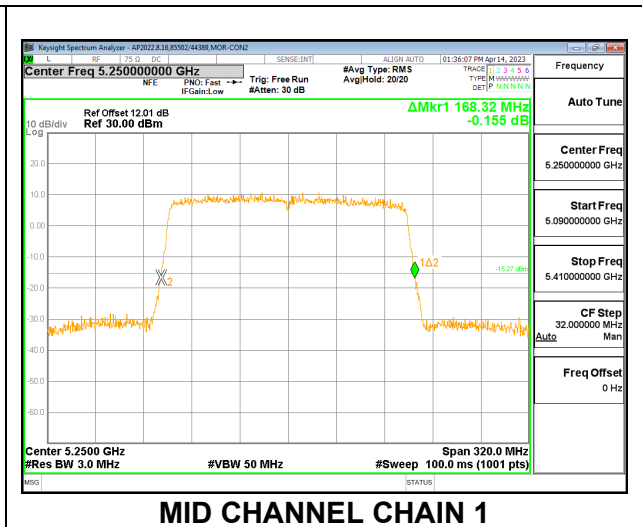

HIGH CHANNEL

9.2.15. 802.11ax HE80 MODE IN THE 5.3 GHz BAND

2TX CDD MODE – 996T

Channel	Frequency (MHz)	26 dB Bandwidth Chain 0 (MHz)	26 dB Bandwidth Chain 1 (MHz)
Mid	5290	182.30	196.80

MID CHANNEL

9.2.16. 802.11ax HE160 MODE IN THE 5.2 AND 5.3 GHz BAND

2TX CDD MODE – 2x996T

Channel	Frequency (MHz)	26 dB Bandwidth Antenna 1 (MHz)	26 dB Bandwidth Antenna 2 (MHz)
Mid	5250	168.32	168.32

MID CHANNEL

9.2.17. 802.11a MODE IN THE 5.6 GHz BAND

2TX CDD MODE

Channel	Frequency (MHz)	26 dB Bandwidth	
		Chain 0 (MHz)	Chain 1 (MHz)
Low	5500	19.84	19.60
Mid	5580	19.60	19.68
High	5700	19.88	19.60
144	5720	15.12	14.84