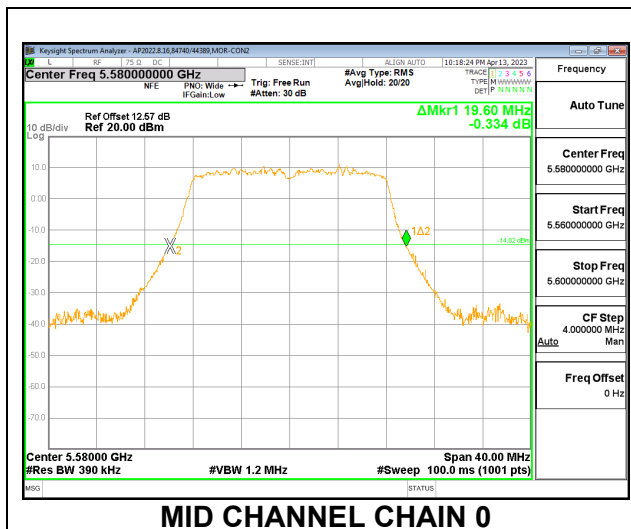

2TX CDD MODE – 2x996T

Channel	Frequency (MHz)	26 dB Bandwidth Antenna 1 (MHz)	26 dB Bandwidth Antenna 2 (MHz)
Mid	5250	168.32	168.32

MID CHANNEL

9.2.17. 802.11a MODE IN THE 5.6 GHz BAND

2TX CDD MODE

Channel	Frequency (MHz)	26 dB Bandwidth	
		Chain 0 (MHz)	Chain 1 (MHz)
Low	5500	19.84	19.60
Mid	5580	19.60	19.68
High	5700	19.88	19.60
144	5720	15.12	14.84

LOW CHANNEL

LOW CHANNEL CHAIN 0

LOW CHANNEL CHAIN 1

MID CHANNEL

MID CHANNEL CHAIN 0

MID CHANNEL CHAIN 1

HIGH CHANNEL

CHANNEL 144

9.2.18. 802.11n HT20 MODE IN THE 5.6 GHz BAND

2TX CDD MODE

Channel	Frequency (MHz)	26 dB Bandwidth	
		Chain 0 (MHz)	Chain 1 (MHz)
Low	5500	20.92	20.80
Mid	5580	20.92	20.72
High	5700	20.88	20.68
144	5720	15.56	15.48