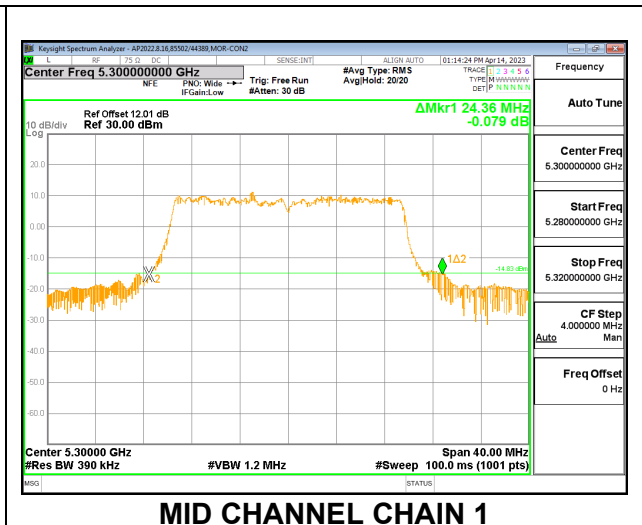

HIGH CHANNEL

2TX CDD MODE – 52T

Channel	Frequency (MHz)	26 dB Bandwidth Chain 0 (MHz)	26 dB Bandwidth Chain 1 (MHz)
Low	5260	21.76	20.68
Mid	5300	19.88	19.04
High	5320	21.16	20.40

LOW CHANNEL

MID CHANNEL

HIGH CHANNEL

2TX CDD MODE – 106T

Channel	Frequency (MHz)	26 dB Bandwidth Chain 0 (MHz)	26 dB Bandwidth Chain 1 (MHz)
Low	5260	22.84	22.32
Mid	5300	23.12	22.24
High	5320	22.24	21.68

LOW CHANNEL

MID CHANNEL

HIGH CHANNEL

2TX CDD MODE – 242T

Channel	Frequency (MHz)	26 dB Bandwidth Chain 0 (MHz)	26 dB Bandwidth Chain 1 (MHz)
Low	5260	35.76	26.12
Mid	5300	27.84	24.36
High	5320	27.96	22.76

LOW CHANNEL

MID CHANNEL

HIGH CHANNEL

9.2.14. 802.11ax HE40 MODE IN THE 5.3 GHz BAND

2TX CDD MODE – 484T

Channel	Frequency (MHz)	26 dB Bandwidth Chain 0 (MHz)	26 dB Bandwidth Chain 1 (MHz)
Low	5270	91.20	71.80
High	5310	50.60	54.50

LOW CHANNEL