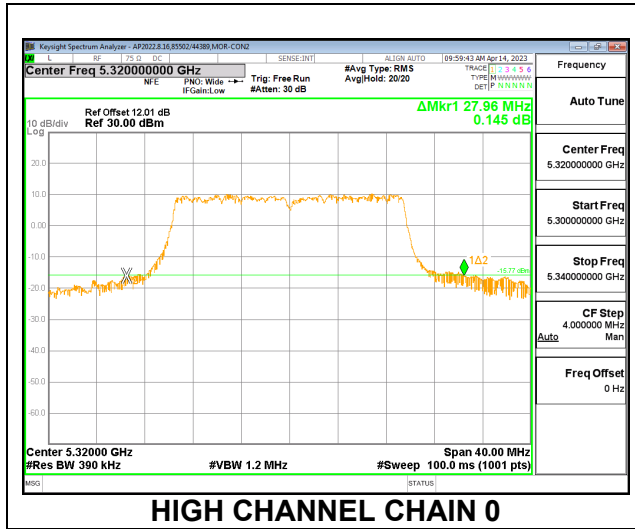

2TX CDD MODE – 106T

Channel	Frequency (MHz)	26 dB Bandwidth Chain 0 (MHz)	26 dB Bandwidth Chain 1 (MHz)
Low	5260	22.84	22.32
Mid	5300	23.12	22.24
High	5320	22.24	21.68

LOW CHANNEL

MID CHANNEL

HIGH CHANNEL

2TX CDD MODE – 242T

Channel	Frequency (MHz)	26 dB Bandwidth Chain 0 (MHz)	26 dB Bandwidth Chain 1 (MHz)
Low	5260	35.76	26.12
Mid	5300	27.84	24.36
High	5320	27.96	22.76

LOW CHANNEL

MID CHANNEL

HIGH CHANNEL

9.2.14. 802.11ax HE40 MODE IN THE 5.3 GHz BAND

2TX CDD MODE – 484T

Channel	Frequency (MHz)	26 dB Bandwidth Chain 0 (MHz)	26 dB Bandwidth Chain 1 (MHz)
Low	5270	91.20	71.80
High	5310	50.60	54.50

LOW CHANNEL

HIGH CHANNEL

9.2.15. 802.11ax HE80 MODE IN THE 5.3 GHz BAND

2TX CDD MODE – 996T

Channel	Frequency (MHz)	26 dB Bandwidth Chain 0 (MHz)	26 dB Bandwidth Chain 1 (MHz)
Mid	5290	182.30	196.80

MID CHANNEL

9.2.16. 802.11ax HE160 MODE IN THE 5.2 AND 5.3 GHz BAND