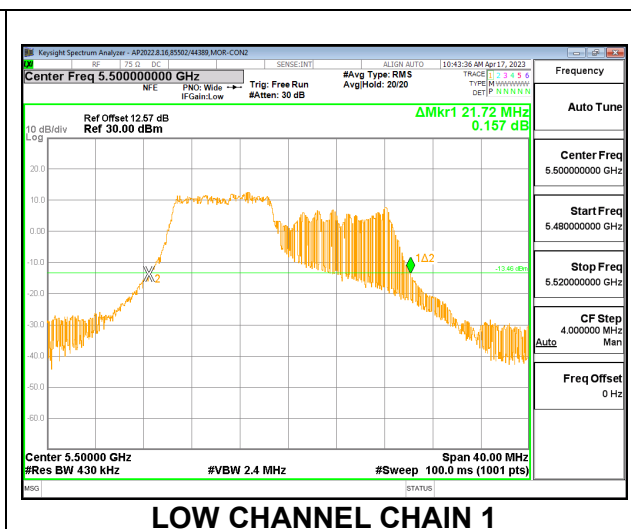

LOW CHANNEL

MID CHANNEL

HIGH CHANNEL

CHANNEL 144

2TX CDD MODE – 106T

Channel	Frequency (MHz)	26 dB Bandwidth Chain 0 (MHz)	26 dB Bandwidth Chain 1 (MHz)
Low	5500	22.88	21.72
Mid	5580	22.80	22.40
High	5700	22.16	21.64
144	5720	17.24	16.80

LOW CHANNEL

MID CHANNEL

HIGH CHANNEL

CHANNEL 144

2TX CDD MODE – 242T

Channel	Frequency (MHz)	26 dB Bandwidth Chain 0 (MHz)	26 dB Bandwidth Chain 1 (MHz)
Low	5500	23.92	23.48
Mid	5580	23.84	23.20
High	5700	23.76	23.16
144	5720	16.44	16.92