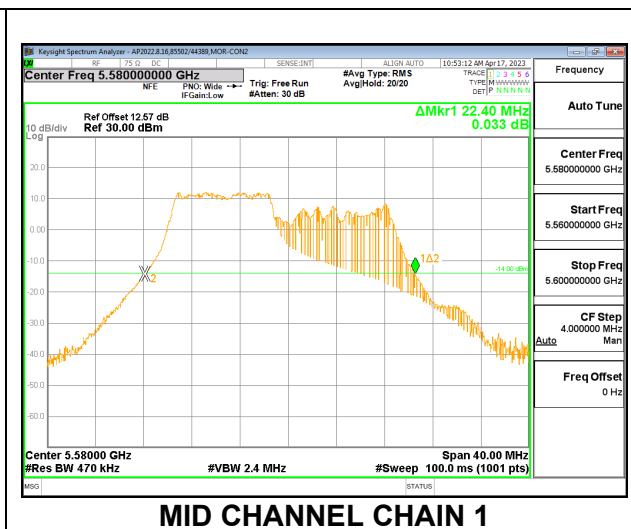

LOW CHANNEL

MID CHANNEL

HIGH CHANNEL

CHANNEL 144

2TX CDD MODE – 106T

Channel	Frequency (MHz)	26 dB Bandwidth Chain 0 (MHz)	26 dB Bandwidth Chain 1 (MHz)
Low	5500	22.88	21.72
Mid	5580	22.80	22.40
High	5700	22.16	21.64
144	5720	17.24	16.80

LOW CHANNEL

MID CHANNEL

HIGH CHANNEL

CHANNEL 144

2TX CDD MODE – 242T

Channel	Frequency (MHz)	26 dB Bandwidth Chain 0 (MHz)	26 dB Bandwidth Chain 1 (MHz)
Low	5500	23.92	23.48
Mid	5580	23.84	23.20
High	5700	23.76	23.16
144	5720	16.44	16.92