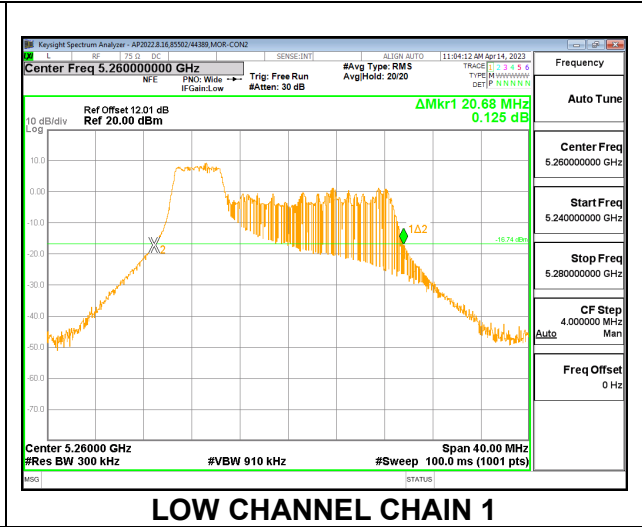

HIGH CHANNEL

2TX CDD MODE – 52T

Channel	Frequency (MHz)	26 dB Bandwidth Chain 0 (MHz)	26 dB Bandwidth Chain 1 (MHz)
Low	5260	21.76	20.68
Mid	5300	19.88	19.04
High	5320	21.16	20.40

LOW CHANNEL

MID CHANNEL

HIGH CHANNEL

2TX CDD MODE – 106T

Channel	Frequency (MHz)	26 dB Bandwidth Chain 0 (MHz)	26 dB Bandwidth Chain 1 (MHz)
Low	5260	22.84	22.32
Mid	5300	23.12	22.24
High	5320	22.24	21.68

LOW CHANNEL

MID CHANNEL

HIGH CHANNEL

2TX CDD MODE – 242T

Channel	Frequency (MHz)	26 dB Bandwidth Chain 0 (MHz)	26 dB Bandwidth Chain 1 (MHz)
Low	5260	35.76	26.12
Mid	5300	27.84	24.36
High	5320	27.96	22.76

LOW CHANNEL

MID CHANNEL

HIGH CHANNEL