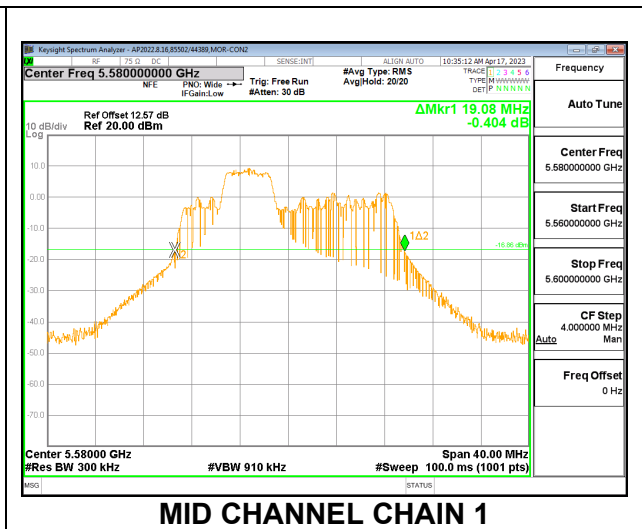

MID CHANNEL