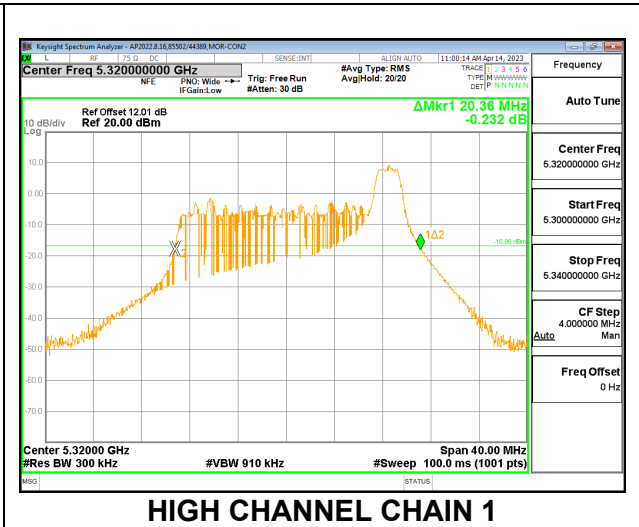

HIGH CHANNEL

2TX CDD MODE – 52T

Channel	Frequency (MHz)	26 dB Bandwidth Chain 0 (MHz)	26 dB Bandwidth Chain 1 (MHz)
Low	5260	21.76	20.68
Mid	5300	19.88	19.04
High	5320	21.16	20.40

LOW CHANNEL

MID CHANNEL

HIGH CHANNEL

2TX CDD MODE – 106T

Channel	Frequency (MHz)	26 dB Bandwidth Chain 0 (MHz)	26 dB Bandwidth Chain 1 (MHz)
Low	5260	22.84	22.32
Mid	5300	23.12	22.24
High	5320	22.24	21.68

LOW CHANNEL

MID CHANNEL

HIGH CHANNEL

2TX CDD MODE – 242T

Channel	Frequency (MHz)	26 dB Bandwidth Chain 0 (MHz)	26 dB Bandwidth Chain 1 (MHz)
Low	5260	35.76	26.12
Mid	5300	27.84	24.36
High	5320	27.96	22.76

LOW CHANNEL

MID CHANNEL

HIGH CHANNEL