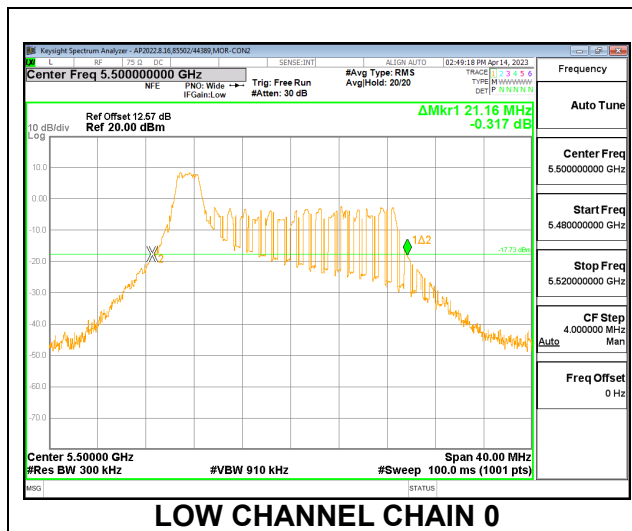

LOW CHANNEL

HIGH CHANNEL

CHANNEL 138

9.2.1. 802.11ac VHT160 MODE IN THE 5.6 GHz BAND

2TX CDD MODE

Channel	Frequency (MHz)	26 dB Bandwidth Antenna 1 (MHz)	26 dB Bandwidth Antenna 2 (MHz)
High	5570	168.64	166.72

MID CHANNEL

HIGH CHANNEL CHAIN 0

HIGH CHANNEL CHAIN 1

9.2.2. 802.11ax HE20 MODE IN THE 5.6 GHz BAND

2TX CDD MODE – 26T

Channel	Frequency (MHz)	26 dB Bandwidth Chain 0 (MHz)	26 dB Bandwidth Chain 1 (MHz)
Low	5500	21.16	20.48
Mid	5580	19.24	18.76
High	5700	20.76	20.20
144	5720	16.44	16.02

LOW CHANNEL

MID CHANNEL

HIGH CHANNEL

CHANNEL 144

2TX CDD MODE – 52T

Channel	Frequency (MHz)	26 dB Bandwidth	
		Chain 0 (MHz)	Chain 1 (MHz)
Low	5500	21.76	20.72
Mid	5580	19.96	19.08
High	5700	21.16	20.44
144	5720	16.68	16.12