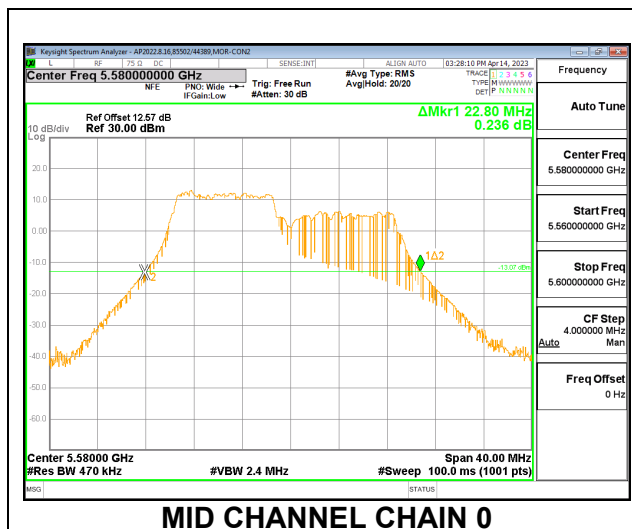

LOW CHANNEL

MID CHANNEL

HIGH CHANNEL

CHANNEL 144

2TX CDD MODE – 106T

Channel	Frequency (MHz)	26 dB Bandwidth Chain 0 (MHz)	26 dB Bandwidth Chain 1 (MHz)
Low	5500	22.88	21.72
Mid	5580	22.80	22.40
High	5700	22.16	21.64
144	5720	17.24	16.80

LOW CHANNEL

MID CHANNEL

HIGH CHANNEL

CHANNEL 144

2TX CDD MODE – 242T

Channel	Frequency (MHz)	26 dB Bandwidth Chain 0 (MHz)	26 dB Bandwidth Chain 1 (MHz)
Low	5500	23.92	23.48
Mid	5580	23.84	23.20
High	5700	23.76	23.16
144	5720	16.44	16.92