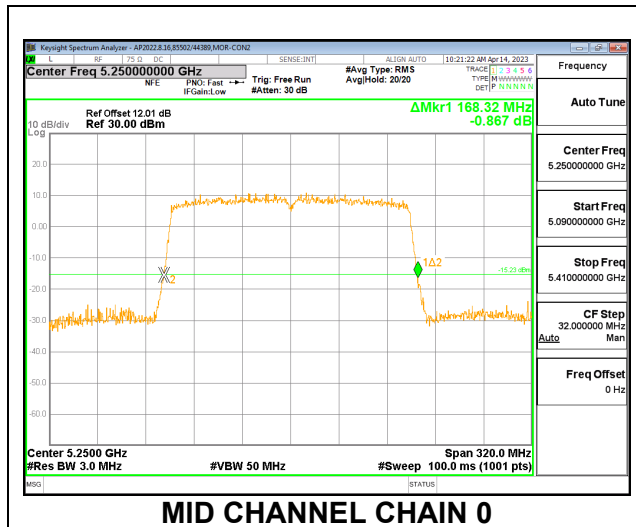

9.2.14. 802.11ax HE40 MODE IN THE 5.3 GHz BAND

2TX CDD MODE – 484T

Channel	Frequency (MHz)	26 dB Bandwidth Chain 0 (MHz)	26 dB Bandwidth Chain 1 (MHz)
Low	5270	91.20	71.80
High	5310	50.60	54.50

LOW CHANNEL

HIGH CHANNEL

9.2.15. 802.11ax HE80 MODE IN THE 5.3 GHz BAND

2TX CDD MODE – 996T

Channel	Frequency (MHz)	26 dB Bandwidth Chain 0 (MHz)	26 dB Bandwidth Chain 1 (MHz)
Mid	5290	182.30	196.80

MID CHANNEL

9.2.16. 802.11ax HE160 MODE IN THE 5.2 AND 5.3 GHz BAND

2TX CDD MODE – 2x996T

Channel	Frequency (MHz)	26 dB Bandwidth Antenna 1 (MHz)	26 dB Bandwidth Antenna 2 (MHz)
Mid	5250	168.32	168.32

MID CHANNEL

9.2.17. 802.11a MODE IN THE 5.6 GHz BAND

2TX CDD MODE

Channel	Frequency (MHz)	26 dB Bandwidth	
		Chain 0 (MHz)	Chain 1 (MHz)
Low	5500	19.84	19.60
Mid	5580	19.60	19.68
High	5700	19.88	19.60
144	5720	15.12	14.84