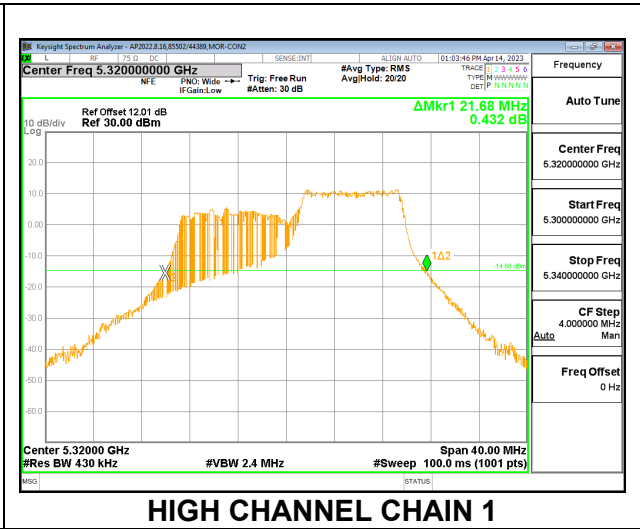

HIGH CHANNEL

2TX CDD MODE – 52T

Channel	Frequency (MHz)	26 dB Bandwidth Chain 0 (MHz)	26 dB Bandwidth Chain 1 (MHz)
Low	5260	21.76	20.68
Mid	5300	19.88	19.04
High	5320	21.16	20.40

LOW CHANNEL

MID CHANNEL

HIGH CHANNEL

2TX CDD MODE – 106T

Channel	Frequency (MHz)	26 dB Bandwidth Chain 0 (MHz)	26 dB Bandwidth Chain 1 (MHz)
Low	5260	22.84	22.32
Mid	5300	23.12	22.24
High	5320	22.24	21.68

LOW CHANNEL

MID CHANNEL

HIGH CHANNEL

2TX CDD MODE – 242T

Channel	Frequency (MHz)	26 dB Bandwidth Chain 0 (MHz)	26 dB Bandwidth Chain 1 (MHz)
Low	5260	35.76	26.12
Mid	5300	27.84	24.36
High	5320	27.96	22.76

LOW CHANNEL

MID CHANNEL

HIGH CHANNEL