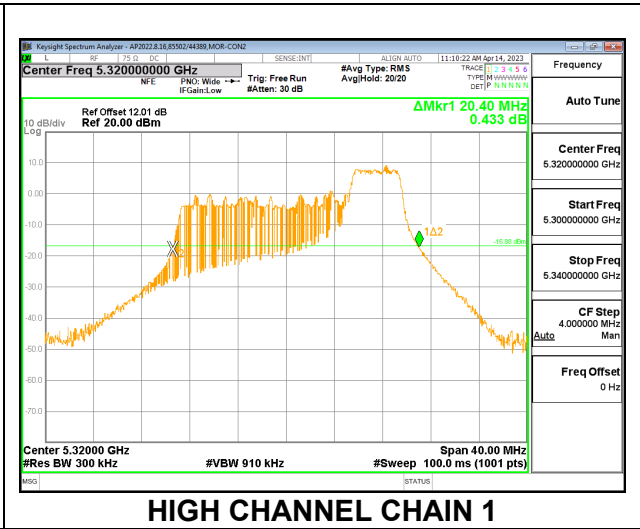

HIGH CHANNEL

2TX CDD MODE – 52T

Channel	Frequency (MHz)	26 dB Bandwidth Chain 0 (MHz)	26 dB Bandwidth Chain 1 (MHz)
Low	5260	21.76	20.68
Mid	5300	19.88	19.04
High	5320	21.16	20.40

LOW CHANNEL

MID CHANNEL

HIGH CHANNEL

2TX CDD MODE – 106T

Channel	Frequency (MHz)	26 dB Bandwidth Chain 0 (MHz)	26 dB Bandwidth Chain 1 (MHz)
Low	5260	22.84	22.32
Mid	5300	23.12	22.24
High	5320	22.24	21.68

LOW CHANNEL

MID CHANNEL

HIGH CHANNEL

2TX CDD MODE – 242T

Channel	Frequency (MHz)	26 dB Bandwidth Chain 0 (MHz)	26 dB Bandwidth Chain 1 (MHz)
Low	5260	35.76	26.12
Mid	5300	27.84	24.36
High	5320	27.96	22.76

LOW CHANNEL

MID CHANNEL

HIGH CHANNEL