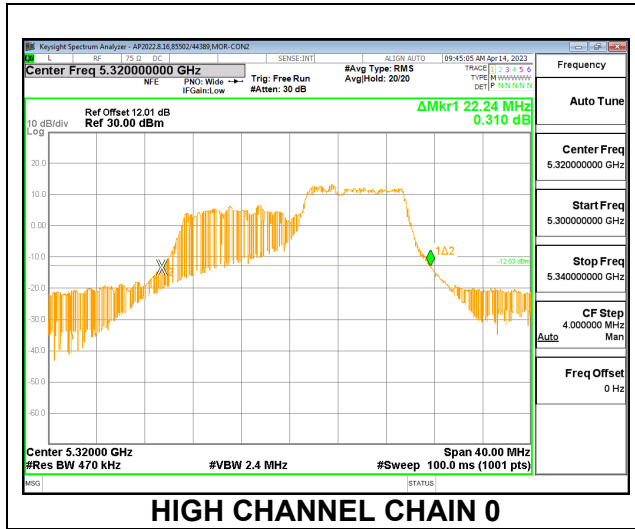

HIGH CHANNEL

2TX CDD MODE – 52T

Channel	Frequency (MHz)	26 dB Bandwidth Chain 0 (MHz)	26 dB Bandwidth Chain 1 (MHz)
Low	5260	21.76	20.68
Mid	5300	19.88	19.04
High	5320	21.16	20.40

LOW CHANNEL

MID CHANNEL

HIGH CHANNEL

2TX CDD MODE – 106T

Channel	Frequency (MHz)	26 dB Bandwidth Chain 0 (MHz)	26 dB Bandwidth Chain 1 (MHz)
Low	5260	22.84	22.32
Mid	5300	23.12	22.24
High	5320	22.24	21.68

LOW CHANNEL

MID CHANNEL

HIGH CHANNEL

2TX CDD MODE – 242T

Channel	Frequency (MHz)	26 dB Bandwidth Chain 0 (MHz)	26 dB Bandwidth Chain 1 (MHz)
Low	5260	35.76	26.12
Mid	5300	27.84	24.36
High	5320	27.96	22.76

LOW CHANNEL

MID CHANNEL

HIGH CHANNEL

9.2.14. 802.11ax HE40 MODE IN THE 5.3 GHz BAND

2TX CDD MODE – 484T

Channel	Frequency (MHz)	26 dB Bandwidth Chain 0 (MHz)	26 dB Bandwidth Chain 1 (MHz)
Low	5270	91.20	71.80
High	5310	50.60	54.50

LOW CHANNEL