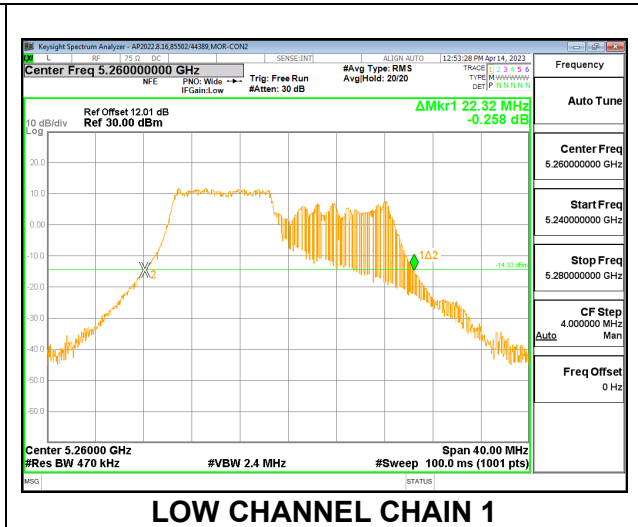

HIGH CHANNEL

2TX CDD MODE – 52T

Channel	Frequency (MHz)	26 dB Bandwidth Chain 0 (MHz)	26 dB Bandwidth Chain 1 (MHz)
Low	5260	21.76	20.68
Mid	5300	19.88	19.04
High	5320	21.16	20.40

LOW CHANNEL

MID CHANNEL

HIGH CHANNEL

2TX CDD MODE – 106T

Channel	Frequency (MHz)	26 dB Bandwidth Chain 0 (MHz)	26 dB Bandwidth Chain 1 (MHz)
Low	5260	22.84	22.32
Mid	5300	23.12	22.24
High	5320	22.24	21.68

LOW CHANNEL

MID CHANNEL

HIGH CHANNEL

2TX CDD MODE – 242T

Channel	Frequency (MHz)	26 dB Bandwidth Chain 0 (MHz)	26 dB Bandwidth Chain 1 (MHz)
Low	5260	35.76	26.12
Mid	5300	27.84	24.36
High	5320	27.96	22.76

LOW CHANNEL

MID CHANNEL

HIGH CHANNEL