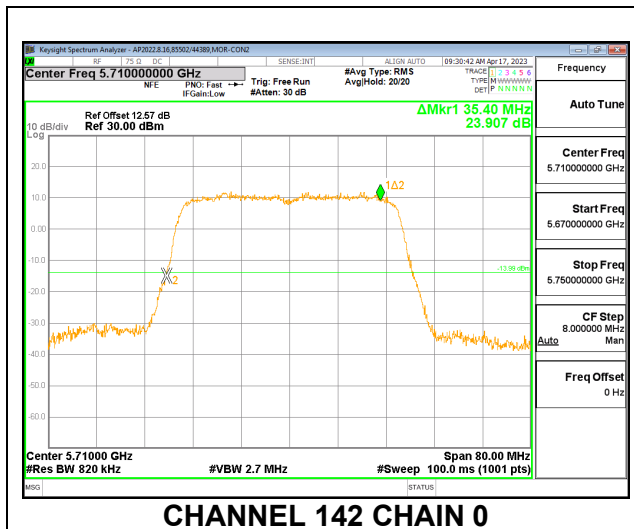

LOW CHANNEL

MID CHANNEL

HIGH CHANNEL

CHANNEL 142

9.2.20. 802.11ac VHT80 MODE IN THE 5.6 GHz BAND

2TX CDD MODE

Channel	Frequency (MHz)	26 dB Bandwidth	
		Chain 0 (MHz)	Chain 1 (MHz)
Low	5530	84.32	83.68
High	5610	83.84	83.68
138	5690	77.08	76.60

LOW CHANNEL

HIGH CHANNEL

CHANNEL 138

9.2.1. 802.11ac VHT160 MODE IN THE 5.6 GHz BAND

2TX CDD MODE

Channel	Frequency (MHz)	26 dB Bandwidth Antenna 1 (MHz)	26 dB Bandwidth Antenna 2 (MHz)
High	5570	168.64	166.72