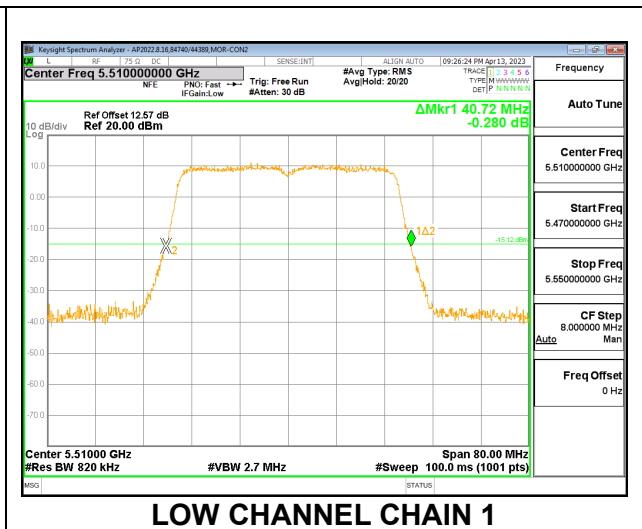

LOW CHANNEL

MID CHANNEL

HIGH CHANNEL

CHANNEL 144

9.2.19. 802.11n HT40 MODE IN THE 5.6 GHz BAND

2TX CDD MODE

Channel	Frequency (MHz)	26 dB Bandwidth	
		Chain 0 (MHz)	Chain 1 (MHz)
Low	5510	40.64	40.72
Mid	5550	40.80	40.72
High	5670	40.80	40.48
142	5710	35.40	35.48

LOW CHANNEL

MID CHANNEL

HIGH CHANNEL

CHANNEL 142

9.2.20. 802.11ac VHT80 MODE IN THE 5.6 GHz BAND

2TX CDD MODE

Channel	Frequency (MHz)	26 dB Bandwidth	
		Chain 0 (MHz)	Chain 1 (MHz)
Low	5530	84.32	83.68
High	5610	83.84	83.68
138	5690	77.08	76.60