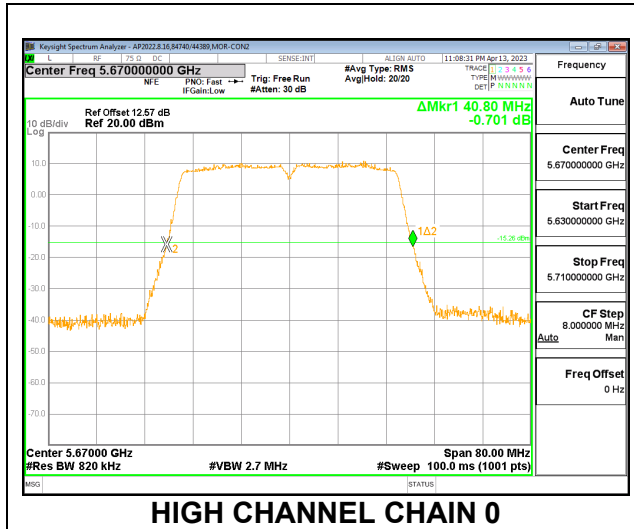

LOW CHANNEL

MID CHANNEL

HIGH CHANNEL

CHANNEL 144

9.2.19. 802.11n HT40 MODE IN THE 5.6 GHz BAND

2TX CDD MODE

Channel	Frequency (MHz)	26 dB Bandwidth	
		Chain 0 (MHz)	Chain 1 (MHz)
Low	5510	40.64	40.72
Mid	5550	40.80	40.72
High	5670	40.80	40.48
142	5710	35.40	35.48

LOW CHANNEL

MID CHANNEL

HIGH CHANNEL

CHANNEL 142

9.2.20. 802.11ac VHT80 MODE IN THE 5.6 GHz BAND

2TX CDD MODE

Channel	Frequency (MHz)	26 dB Bandwidth	
		Chain 0 (MHz)	Chain 1 (MHz)
Low	5530	84.32	83.68
High	5610	83.84	83.68
138	5690	77.08	76.60