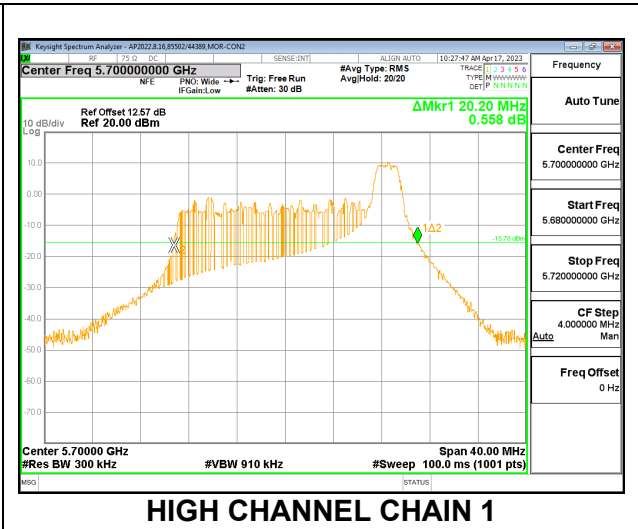

HIGH CHANNEL