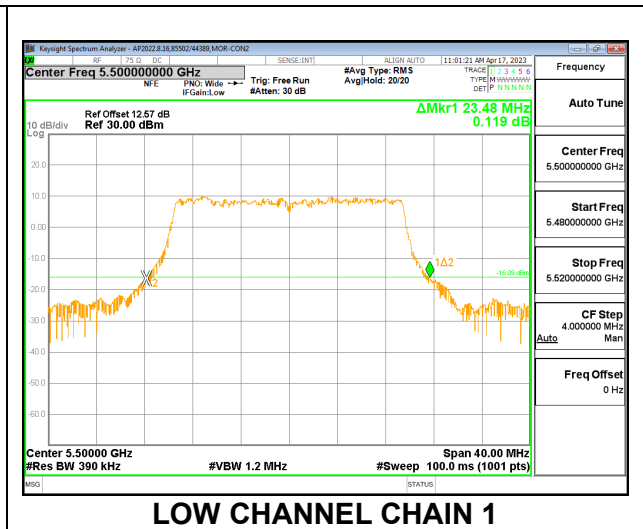

LOW CHANNEL

MID CHANNEL

HIGH CHANNEL

CHANNEL 144

2TX CDD MODE – 242T

Channel	Frequency (MHz)	26 dB Bandwidth Chain 0 (MHz)	26 dB Bandwidth Chain 1 (MHz)
Low	5500	23.92	23.48
Mid	5580	23.84	23.20
High	5700	23.76	23.16
144	5720	16.44	16.92

LOW CHANNEL

MID CHANNEL

HIGH CHANNEL

CHANNEL 144

9.2.3. 802.11ax HE40 MODE IN THE 5.6 GHz BAND

2TX CDD MODE – 484T

Channel	Frequency (MHz)	26 dB Bandwidth Chain 0 (MHz)	26 dB Bandwidth Chain 1 (MHz)
Low	5510	45.76	46.48
Mid	5550	46.88	46.48
High	5670	45.92	46.48
142	5710	38.28	38.52