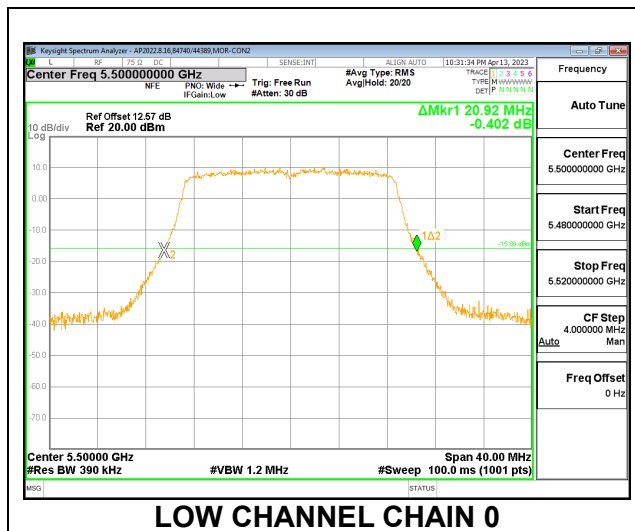

9.2.18. 802.11n HT20 MODE IN THE 5.6 GHz BAND

2TX CDD MODE

Channel	Frequency (MHz)	26 dB Bandwidth	
		Chain 0 (MHz)	Chain 1 (MHz)
Low	5500	20.92	20.80
Mid	5580	20.92	20.72
High	5700	20.88	20.68
144	5720	15.56	15.48

LOW CHANNEL