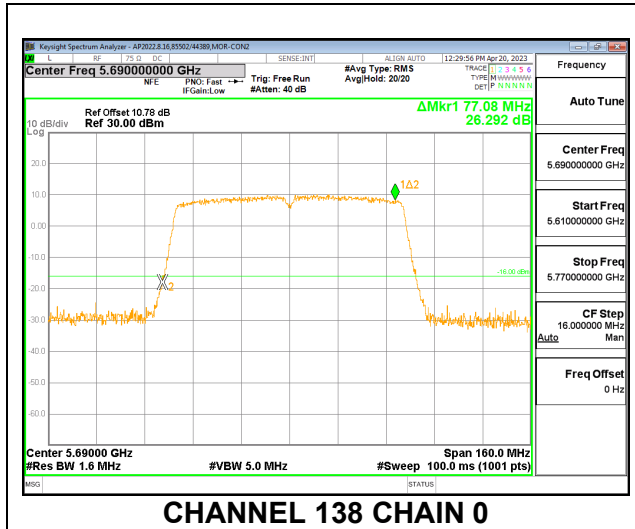

LOW CHANNEL

MID CHANNEL

HIGH CHANNEL

CHANNEL 142

9.2.20. 802.11ac VHT80 MODE IN THE 5.6 GHz BAND

2TX CDD MODE

Channel	Frequency (MHz)	26 dB Bandwidth	
		Chain 0 (MHz)	Chain 1 (MHz)
Low	5530	84.32	83.68
High	5610	83.84	83.68
138	5690	77.08	76.60

LOW CHANNEL

HIGH CHANNEL

CHANNEL 138

9.2.1. 802.11ac VHT160 MODE IN THE 5.6 GHz BAND

2TX CDD MODE

Channel	Frequency (MHz)	26 dB Bandwidth Antenna 1 (MHz)	26 dB Bandwidth Antenna 2 (MHz)
High	5570	168.64	166.72