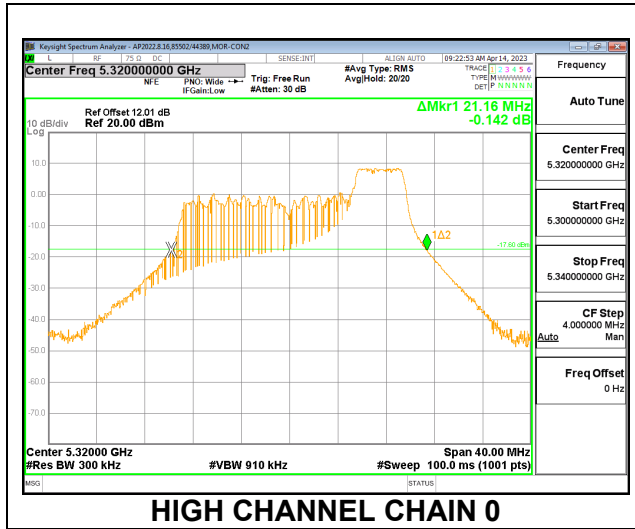

HIGH CHANNEL

2TX CDD MODE – 52T

Channel	Frequency (MHz)	26 dB Bandwidth Chain 0 (MHz)	26 dB Bandwidth Chain 1 (MHz)
Low	5260	21.76	20.68
Mid	5300	19.88	19.04
High	5320	21.16	20.40

LOW CHANNEL

MID CHANNEL

HIGH CHANNEL

2TX CDD MODE – 106T

Channel	Frequency (MHz)	26 dB Bandwidth Chain 0 (MHz)	26 dB Bandwidth Chain 1 (MHz)
Low	5260	22.84	22.32
Mid	5300	23.12	22.24
High	5320	22.24	21.68

LOW CHANNEL

MID CHANNEL

HIGH CHANNEL

2TX CDD MODE – 242T

Channel	Frequency (MHz)	26 dB Bandwidth Chain 0 (MHz)	26 dB Bandwidth Chain 1 (MHz)
Low	5260	35.76	26.12
Mid	5300	27.84	24.36
High	5320	27.96	22.76

LOW CHANNEL

MID CHANNEL

HIGH CHANNEL