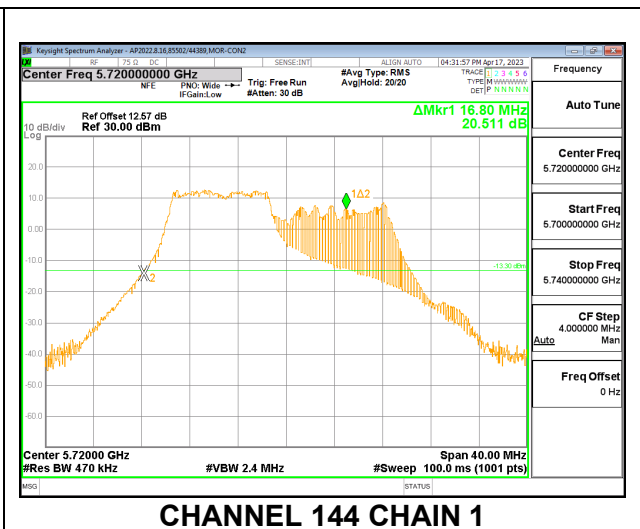

LOW CHANNEL

MID CHANNEL

HIGH CHANNEL

CHANNEL 144

2TX CDD MODE – 242T

Channel	Frequency (MHz)	26 dB Bandwidth Chain 0 (MHz)	26 dB Bandwidth Chain 1 (MHz)
Low	5500	23.92	23.48
Mid	5580	23.84	23.20
High	5700	23.76	23.16
144	5720	16.44	16.92

LOW CHANNEL

MID CHANNEL

HIGH CHANNEL

CHANNEL 144

9.2.3. 802.11ax HE40 MODE IN THE 5.6 GHz BAND

2TX CDD MODE – 484T

Channel	Frequency (MHz)	26 dB Bandwidth Chain 0 (MHz)	26 dB Bandwidth Chain 1 (MHz)
Low	5510	45.76	46.48
Mid	5550	46.88	46.48
High	5670	45.92	46.48
142	5710	38.28	38.52

LOW CHANNEL

MID CHANNEL