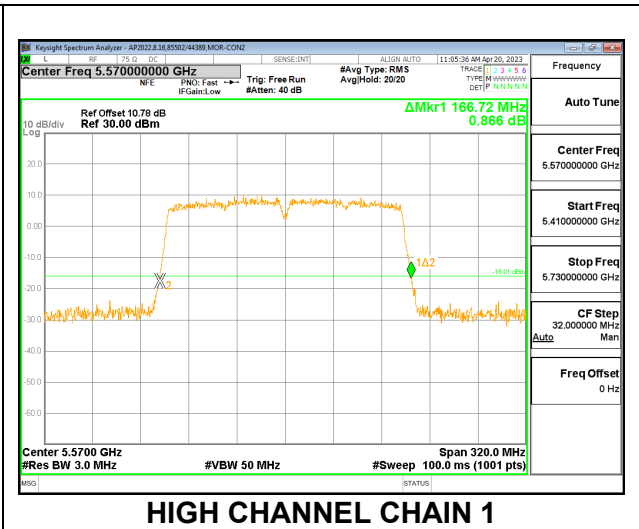

HIGH CHANNEL CHAIN 1