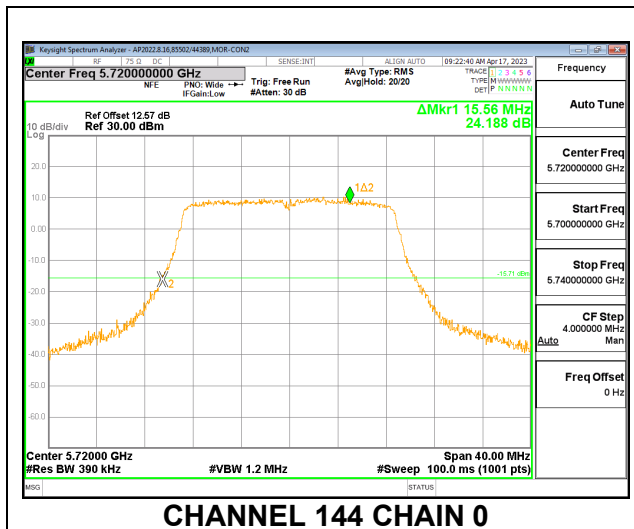

LOW CHANNEL

MID CHANNEL

HIGH CHANNEL

CHANNEL 144

9.2.19. 802.11n HT40 MODE IN THE 5.6 GHz BAND

2TX CDD MODE

Channel	Frequency (MHz)	26 dB Bandwidth	
		Chain 0 (MHz)	Chain 1 (MHz)
Low	5510	40.64	40.72
Mid	5550	40.80	40.72
High	5670	40.80	40.48
142	5710	35.40	35.48

LOW CHANNEL

MID CHANNEL

HIGH CHANNEL

CHANNEL 142

9.2.20. 802.11ac VHT80 MODE IN THE 5.6 GHz BAND

2TX CDD MODE

Channel	Frequency (MHz)	26 dB Bandwidth	
		Chain 0 (MHz)	Chain 1 (MHz)
Low	5530	84.32	83.68
High	5610	83.84	83.68
138	5690	77.08	76.60