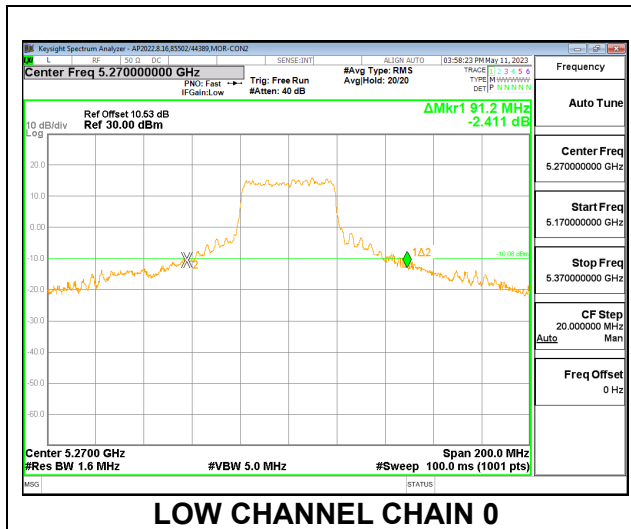

2TX CDD MODE – 106T

Channel	Frequency (MHz)	26 dB Bandwidth Chain 0 (MHz)	26 dB Bandwidth Chain 1 (MHz)
Low	5260	22.84	22.32
Mid	5300	23.12	22.24
High	5320	22.24	21.68

LOW CHANNEL

MID CHANNEL

HIGH CHANNEL

2TX CDD MODE – 242T

Channel	Frequency (MHz)	26 dB Bandwidth Chain 0 (MHz)	26 dB Bandwidth Chain 1 (MHz)
Low	5260	35.76	26.12
Mid	5300	27.84	24.36
High	5320	27.96	22.76

LOW CHANNEL

MID CHANNEL

HIGH CHANNEL

9.2.14. 802.11ax HE40 MODE IN THE 5.3 GHz BAND

2TX CDD MODE – 484T

Channel	Frequency (MHz)	26 dB Bandwidth Chain 0 (MHz)	26 dB Bandwidth Chain 1 (MHz)
Low	5270	91.20	71.80
High	5310	50.60	54.50

LOW CHANNEL

HIGH CHANNEL

9.2.15. 802.11ax HE80 MODE IN THE 5.3 GHz BAND

2TX CDD MODE – 996T

Channel	Frequency (MHz)	26 dB Bandwidth Chain 0 (MHz)	26 dB Bandwidth Chain 1 (MHz)
Mid	5290	182.30	196.80

MID CHANNEL

9.2.16. 802.11ax HE160 MODE IN THE 5.2 AND 5.3 GHz BAND