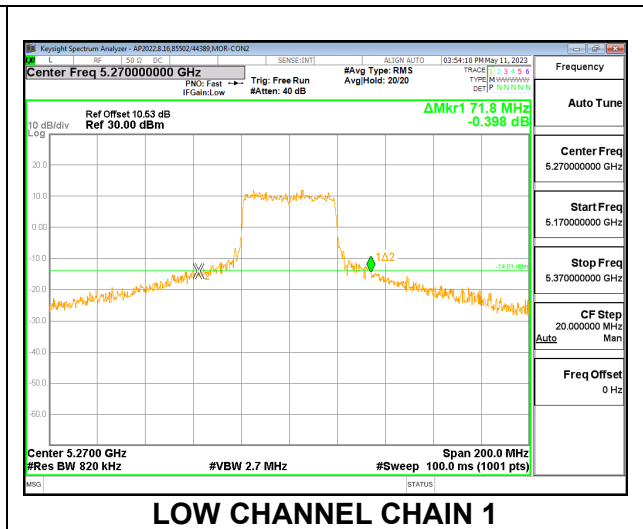

2TX CDD MODE – 106T

Channel	Frequency (MHz)	26 dB Bandwidth Chain 0 (MHz)	26 dB Bandwidth Chain 1 (MHz)
Low	5260	22.84	22.32
Mid	5300	23.12	22.24
High	5320	22.24	21.68

LOW CHANNEL

MID CHANNEL

HIGH CHANNEL

2TX CDD MODE – 242T

Channel	Frequency (MHz)	26 dB Bandwidth Chain 0 (MHz)	26 dB Bandwidth Chain 1 (MHz)
Low	5260	35.76	26.12
Mid	5300	27.84	24.36
High	5320	27.96	22.76

LOW CHANNEL

MID CHANNEL

HIGH CHANNEL

9.2.14. 802.11ax HE40 MODE IN THE 5.3 GHz BAND

2TX CDD MODE – 484T

Channel	Frequency (MHz)	26 dB Bandwidth Chain 0 (MHz)	26 dB Bandwidth Chain 1 (MHz)
Low	5270	91.20	71.80
High	5310	50.60	54.50

LOW CHANNEL

HIGH CHANNEL

9.2.15. 802.11ax HE80 MODE IN THE 5.3 GHz BAND

2TX CDD MODE – 996T

Channel	Frequency (MHz)	26 dB Bandwidth Chain 0 (MHz)	26 dB Bandwidth Chain 1 (MHz)
Mid	5290	182.30	196.80

MID CHANNEL

9.2.16. 802.11ax HE160 MODE IN THE 5.2 AND 5.3 GHz BAND