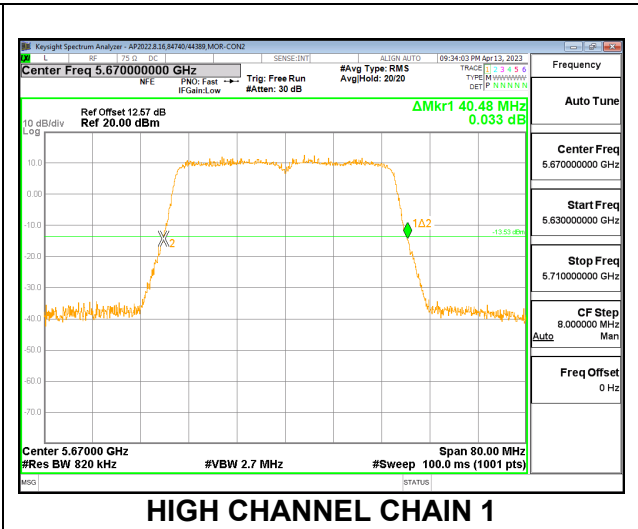

LOW CHANNEL

MID CHANNEL

HIGH CHANNEL

CHANNEL 144

9.2.19. 802.11n HT40 MODE IN THE 5.6 GHz BAND

2TX CDD MODE

Channel	Frequency (MHz)	26 dB Bandwidth	
		Chain 0 (MHz)	Chain 1 (MHz)
Low	5510	40.64	40.72
Mid	5550	40.80	40.72
High	5670	40.80	40.48
142	5710	35.40	35.48

LOW CHANNEL

MID CHANNEL

HIGH CHANNEL

CHANNEL 142

9.2.20. 802.11ac VHT80 MODE IN THE 5.6 GHz BAND

2TX CDD MODE

Channel	Frequency (MHz)	26 dB Bandwidth	
		Chain 0 (MHz)	Chain 1 (MHz)
Low	5530	84.32	83.68
High	5610	83.84	83.68
138	5690	77.08	76.60