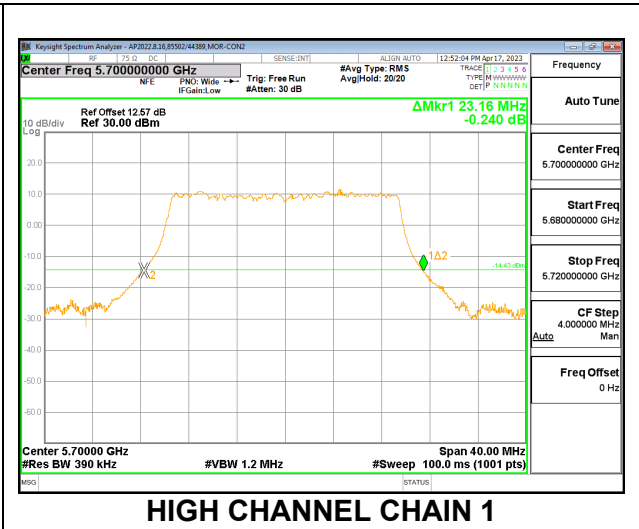

LOW CHANNEL

MID CHANNEL

HIGH CHANNEL

CHANNEL 144

2TX CDD MODE – 242T

Channel	Frequency (MHz)	26 dB Bandwidth Chain 0 (MHz)	26 dB Bandwidth Chain 1 (MHz)
Low	5500	23.92	23.48
Mid	5580	23.84	23.20
High	5700	23.76	23.16
144	5720	16.44	16.92

LOW CHANNEL

MID CHANNEL

HIGH CHANNEL

CHANNEL 144

9.2.3. 802.11ax HE40 MODE IN THE 5.6 GHz BAND

2TX CDD MODE – 484T

Channel	Frequency (MHz)	26 dB Bandwidth Chain 0 (MHz)	26 dB Bandwidth Chain 1 (MHz)
Low	5510	45.76	46.48
Mid	5550	46.88	46.48
High	5670	45.92	46.48
142	5710	38.28	38.52