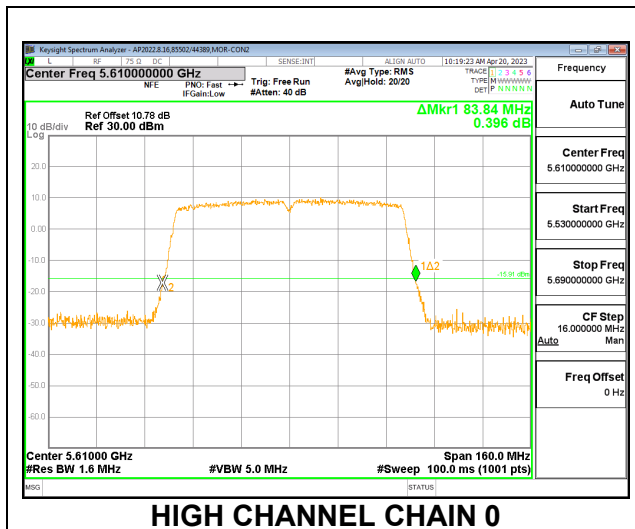

LOW CHANNEL

MID CHANNEL

HIGH CHANNEL

CHANNEL 142

9.2.20. 802.11ac VHT80 MODE IN THE 5.6 GHz BAND

2TX CDD MODE

Channel	Frequency (MHz)	26 dB Bandwidth	
		Chain 0 (MHz)	Chain 1 (MHz)
Low	5530	84.32	83.68
High	5610	83.84	83.68
138	5690	77.08	76.60

LOW CHANNEL

HIGH CHANNEL

CHANNEL 138

9.2.1. 802.11ac VHT160 MODE IN THE 5.6 GHz BAND

2TX CDD MODE

Channel	Frequency (MHz)	26 dB Bandwidth Antenna 1 (MHz)	26 dB Bandwidth Antenna 2 (MHz)
High	5570	168.64	166.72