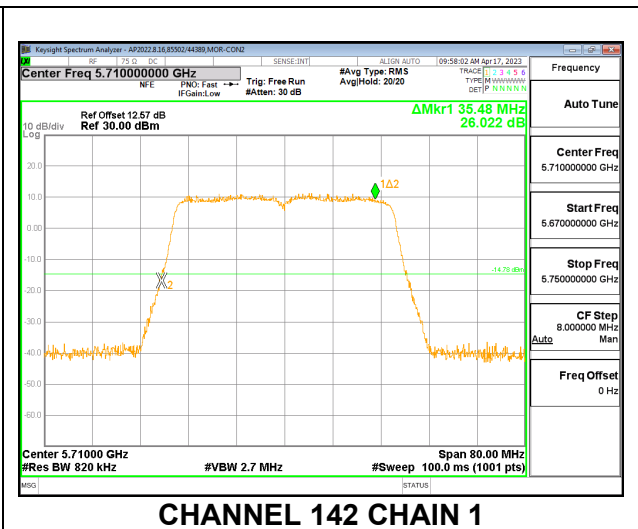

LOW CHANNEL

MID CHANNEL

HIGH CHANNEL

CHANNEL 142

9.2.20. 802.11ac VHT80 MODE IN THE 5.6 GHz BAND

2TX CDD MODE

Channel	Frequency (MHz)	26 dB Bandwidth	
		Chain 0 (MHz)	Chain 1 (MHz)
Low	5530	84.32	83.68
High	5610	83.84	83.68
138	5690	77.08	76.60

LOW CHANNEL

HIGH CHANNEL

CHANNEL 138

9.2.1. 802.11ac VHT160 MODE IN THE 5.6 GHz BAND

2TX CDD MODE

Channel	Frequency (MHz)	26 dB Bandwidth Antenna 1 (MHz)	26 dB Bandwidth Antenna 2 (MHz)
High	5570	168.64	166.72