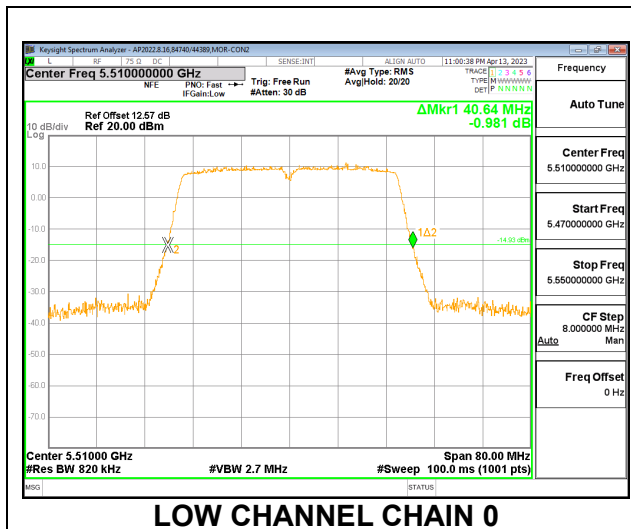

LOW CHANNEL

MID CHANNEL

HIGH CHANNEL

CHANNEL 144

9.2.19. 802.11n HT40 MODE IN THE 5.6 GHz BAND

2TX CDD MODE

Channel	Frequency (MHz)	26 dB Bandwidth	
		Chain 0 (MHz)	Chain 1 (MHz)
Low	5510	40.64	40.72
Mid	5550	40.80	40.72
High	5670	40.80	40.48
142	5710	35.40	35.48

LOW CHANNEL

MID CHANNEL

HIGH CHANNEL

CHANNEL 142

9.2.20. 802.11ac VHT80 MODE IN THE 5.6 GHz BAND

2TX CDD MODE

Channel	Frequency (MHz)	26 dB Bandwidth	
		Chain 0 (MHz)	Chain 1 (MHz)
Low	5530	84.32	83.68
High	5610	83.84	83.68
138	5690	77.08	76.60