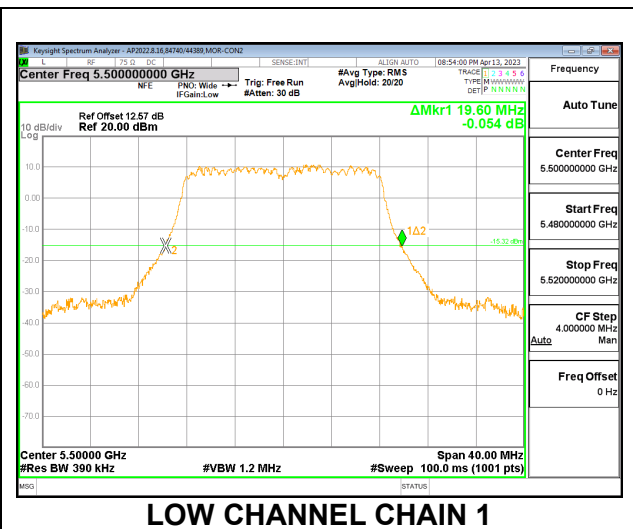

HIGH CHANNEL

9.2.15. 802.11ax HE80 MODE IN THE 5.3 GHz BAND

2TX CDD MODE – 996T

Channel	Frequency (MHz)	26 dB Bandwidth Chain 0 (MHz)	26 dB Bandwidth Chain 1 (MHz)
Mid	5290	182.30	196.80

MID CHANNEL

9.2.16. 802.11ax HE160 MODE IN THE 5.2 AND 5.3 GHz BAND

2TX CDD MODE – 2x996T

Channel	Frequency (MHz)	26 dB Bandwidth Antenna 1 (MHz)	26 dB Bandwidth Antenna 2 (MHz)
Mid	5250	168.32	168.32

MID CHANNEL

9.2.17. 802.11a MODE IN THE 5.6 GHz BAND

2TX CDD MODE

Channel	Frequency (MHz)	26 dB Bandwidth	
		Chain 0 (MHz)	Chain 1 (MHz)
Low	5500	19.84	19.60
Mid	5580	19.60	19.68
High	5700	19.88	19.60
144	5720	15.12	14.84

LOW CHANNEL

LOW CHANNEL CHAIN 0

LOW CHANNEL CHAIN 1

MID CHANNEL

MID CHANNEL CHAIN 0

MID CHANNEL CHAIN 1

HIGH CHANNEL

CHANNEL 144