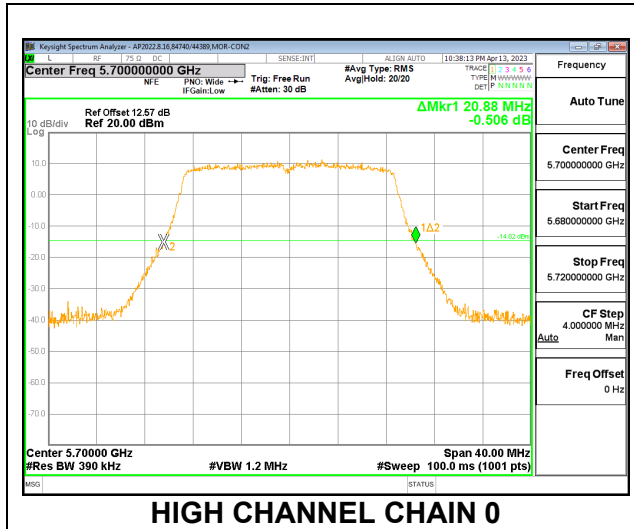

9.2.18. 802.11n HT20 MODE IN THE 5.6 GHz BAND

2TX CDD MODE

Channel	Frequency (MHz)	26 dB Bandwidth	
		Chain 0 (MHz)	Chain 1 (MHz)
Low	5500	20.92	20.80
Mid	5580	20.92	20.72
High	5700	20.88	20.68
144	5720	15.56	15.48

LOW CHANNEL

MID CHANNEL

HIGH CHANNEL

CHANNEL 144

9.2.19. 802.11n HT40 MODE IN THE 5.6 GHz BAND

2TX CDD MODE

Channel	Frequency (MHz)	26 dB Bandwidth	
		Chain 0 (MHz)	Chain 1 (MHz)
Low	5510	40.64	40.72
Mid	5550	40.80	40.72
High	5670	40.80	40.48
142	5710	35.40	35.48

LOW CHANNEL

MID CHANNEL

HIGH CHANNEL

CHANNEL 142

9.2.20. 802.11ac VHT80 MODE IN THE 5.6 GHz BAND

2TX CDD MODE

Channel	Frequency (MHz)	26 dB Bandwidth	
		Chain 0 (MHz)	Chain 1 (MHz)
Low	5530	84.32	83.68
High	5610	83.84	83.68
138	5690	77.08	76.60