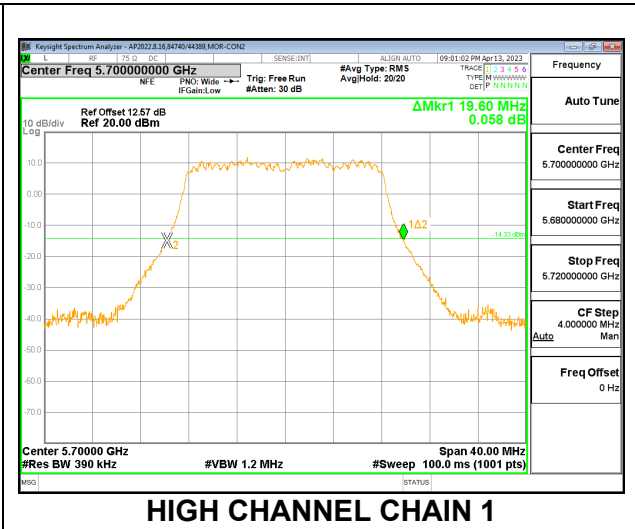

2TX CDD MODE – 2x996T

Channel	Frequency (MHz)	26 dB Bandwidth Antenna 1 (MHz)	26 dB Bandwidth Antenna 2 (MHz)
Mid	5250	168.32	168.32

MID CHANNEL

9.2.17. 802.11a MODE IN THE 5.6 GHz BAND

2TX CDD MODE

Channel	Frequency (MHz)	26 dB Bandwidth	
		Chain 0 (MHz)	Chain 1 (MHz)
Low	5500	19.84	19.60
Mid	5580	19.60	19.68
High	5700	19.88	19.60
144	5720	15.12	14.84

LOW CHANNEL

LOW CHANNEL CHAIN 0

LOW CHANNEL CHAIN 1

MID CHANNEL

MID CHANNEL CHAIN 0

MID CHANNEL CHAIN 1

HIGH CHANNEL

CHANNEL 144