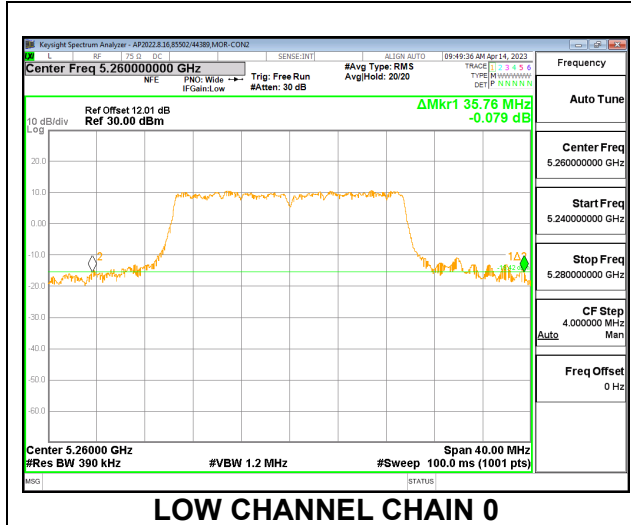

HIGH CHANNEL

2TX CDD MODE – 52T

Channel	Frequency (MHz)	26 dB Bandwidth Chain 0 (MHz)	26 dB Bandwidth Chain 1 (MHz)
Low	5260	21.76	20.68
Mid	5300	19.88	19.04
High	5320	21.16	20.40

LOW CHANNEL

MID CHANNEL

HIGH CHANNEL

2TX CDD MODE – 106T

Channel	Frequency (MHz)	26 dB Bandwidth Chain 0 (MHz)	26 dB Bandwidth Chain 1 (MHz)
Low	5260	22.84	22.32
Mid	5300	23.12	22.24
High	5320	22.24	21.68

LOW CHANNEL

MID CHANNEL

HIGH CHANNEL

2TX CDD MODE – 242T

Channel	Frequency (MHz)	26 dB Bandwidth Chain 0 (MHz)	26 dB Bandwidth Chain 1 (MHz)
Low	5260	35.76	26.12
Mid	5300	27.84	24.36
High	5320	27.96	22.76

LOW CHANNEL

MID CHANNEL

HIGH CHANNEL

9.2.14. 802.11ax HE40 MODE IN THE 5.3 GHz BAND

2TX CDD MODE – 484T

Channel	Frequency (MHz)	26 dB Bandwidth Chain 0 (MHz)	26 dB Bandwidth Chain 1 (MHz)
Low	5270	91.20	71.80
High	5310	50.60	54.50

LOW CHANNEL