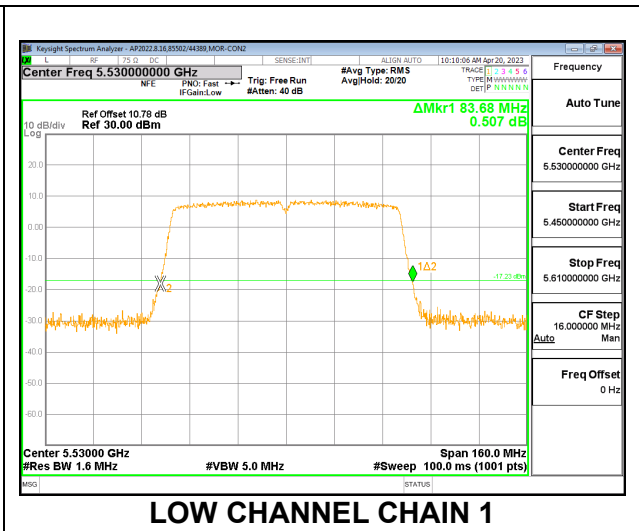

LOW CHANNEL

MID CHANNEL

HIGH CHANNEL

CHANNEL 142

9.2.20. 802.11ac VHT80 MODE IN THE 5.6 GHz BAND

2TX CDD MODE

Channel	Frequency (MHz)	26 dB Bandwidth	
		Chain 0 (MHz)	Chain 1 (MHz)
Low	5530	84.32	83.68
High	5610	83.84	83.68
138	5690	77.08	76.60

LOW CHANNEL

HIGH CHANNEL

CHANNEL 138

9.2.1. 802.11ac VHT160 MODE IN THE 5.6 GHz BAND

2TX CDD MODE

Channel	Frequency (MHz)	26 dB Bandwidth Antenna 1 (MHz)	26 dB Bandwidth Antenna 2 (MHz)
High	5570	168.64	166.72