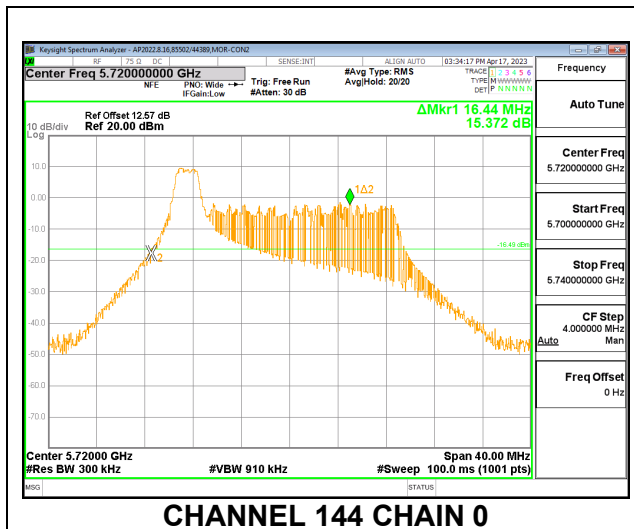

LOW CHANNEL

MID CHANNEL

HIGH CHANNEL

CHANNEL 144

2TX CDD MODE – 52T

Channel	Frequency (MHz)	26 dB Bandwidth	
		Chain 0 (MHz)	Chain 1 (MHz)
Low	5500	21.76	20.72
Mid	5580	19.96	19.08
High	5700	21.16	20.44
144	5720	16.68	16.12