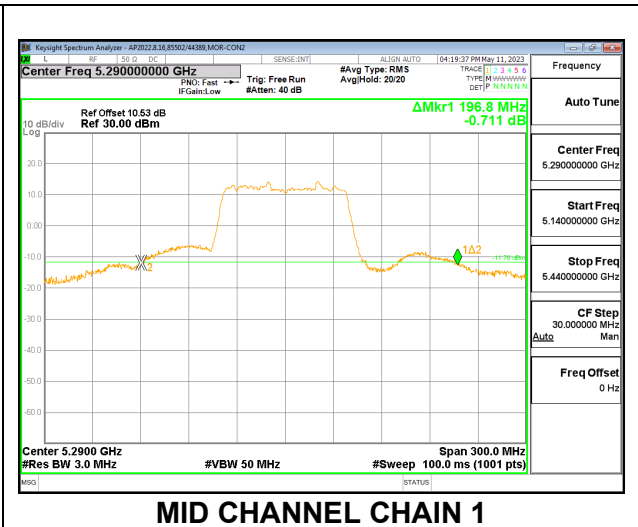

9.2.14. 802.11ax HE40 MODE IN THE 5.3 GHz BAND

2TX CDD MODE – 484T

Channel	Frequency (MHz)	26 dB Bandwidth Chain 0 (MHz)	26 dB Bandwidth Chain 1 (MHz)
Low	5270	91.20	71.80
High	5310	50.60	54.50

LOW CHANNEL

HIGH CHANNEL

9.2.15. 802.11ax HE80 MODE IN THE 5.3 GHz BAND

2TX CDD MODE – 996T

Channel	Frequency (MHz)	26 dB Bandwidth Chain 0 (MHz)	26 dB Bandwidth Chain 1 (MHz)
Mid	5290	182.30	196.80

MID CHANNEL

9.2.16. 802.11ax HE160 MODE IN THE 5.2 AND 5.3 GHz BAND

2TX CDD MODE – 2x996T

Channel	Frequency (MHz)	26 dB Bandwidth Antenna 1 (MHz)	26 dB Bandwidth Antenna 2 (MHz)
Mid	5250	168.32	168.32

MID CHANNEL

9.2.17. 802.11a MODE IN THE 5.6 GHz BAND

2TX CDD MODE

Channel	Frequency (MHz)	26 dB Bandwidth	
		Chain 0 (MHz)	Chain 1 (MHz)
Low	5500	19.84	19.60
Mid	5580	19.60	19.68
High	5700	19.88	19.60
144	5720	15.12	14.84