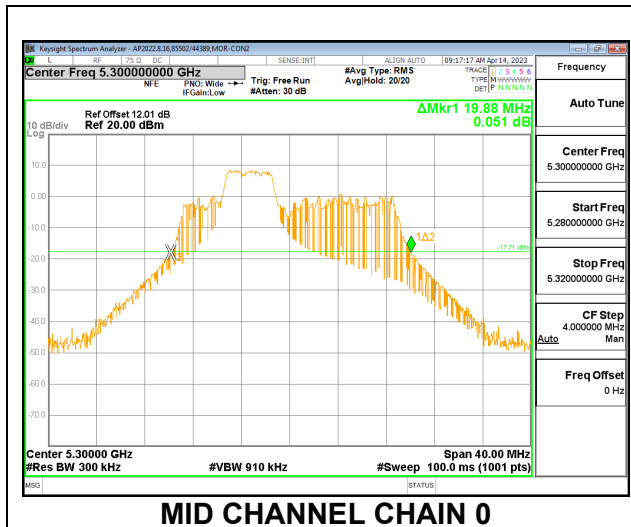

HIGH CHANNEL

2TX CDD MODE – 52T

Channel	Frequency (MHz)	26 dB Bandwidth Chain 0 (MHz)	26 dB Bandwidth Chain 1 (MHz)
Low	5260	21.76	20.68
Mid	5300	19.88	19.04
High	5320	21.16	20.40

LOW CHANNEL

MID CHANNEL

HIGH CHANNEL

2TX CDD MODE – 106T

Channel	Frequency (MHz)	26 dB Bandwidth Chain 0 (MHz)	26 dB Bandwidth Chain 1 (MHz)
Low	5260	22.84	22.32
Mid	5300	23.12	22.24
High	5320	22.24	21.68

LOW CHANNEL

MID CHANNEL

HIGH CHANNEL

2TX CDD MODE – 242T

Channel	Frequency (MHz)	26 dB Bandwidth Chain 0 (MHz)	26 dB Bandwidth Chain 1 (MHz)
Low	5260	35.76	26.12
Mid	5300	27.84	24.36
High	5320	27.96	22.76

LOW CHANNEL

MID CHANNEL

HIGH CHANNEL