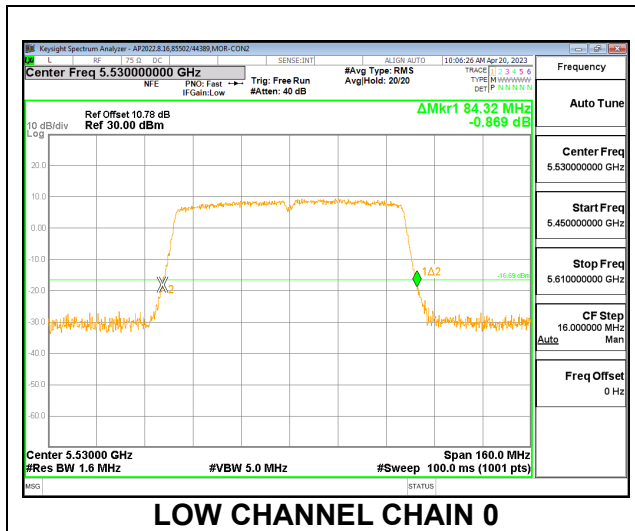

LOW CHANNEL

MID CHANNEL

HIGH CHANNEL

CHANNEL 142

9.2.20. 802.11ac VHT80 MODE IN THE 5.6 GHz BAND

2TX CDD MODE

Channel	Frequency (MHz)	26 dB Bandwidth	
		Chain 0 (MHz)	Chain 1 (MHz)
Low	5530	84.32	83.68
High	5610	83.84	83.68
138	5690	77.08	76.60

LOW CHANNEL

HIGH CHANNEL

CHANNEL 138

9.2.1. 802.11ac VHT160 MODE IN THE 5.6 GHz BAND

2TX CDD MODE

Channel	Frequency (MHz)	26 dB Bandwidth Antenna 1 (MHz)	26 dB Bandwidth Antenna 2 (MHz)
High	5570	168.64	166.72