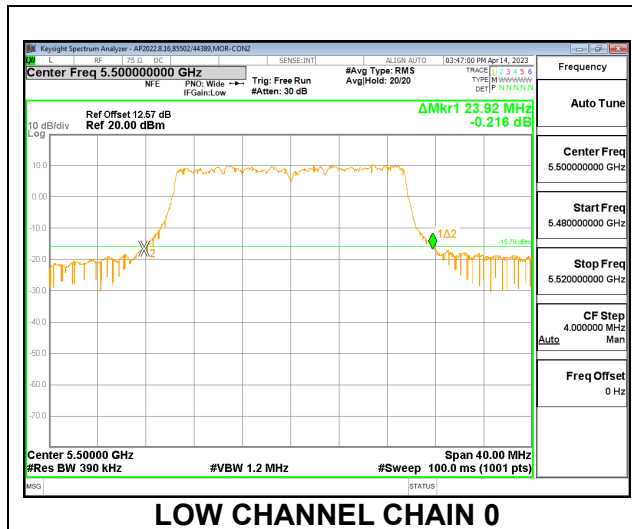

LOW CHANNEL

MID CHANNEL

HIGH CHANNEL

CHANNEL 144

2TX CDD MODE – 242T

Channel	Frequency (MHz)	26 dB Bandwidth Chain 0 (MHz)	26 dB Bandwidth Chain 1 (MHz)
Low	5500	23.92	23.48
Mid	5580	23.84	23.20
High	5700	23.76	23.16
144	5720	16.44	16.92

LOW CHANNEL

MID CHANNEL

HIGH CHANNEL

CHANNEL 144

9.2.3. 802.11ax HE40 MODE IN THE 5.6 GHz BAND

2TX CDD MODE – 484T

Channel	Frequency (MHz)	26 dB Bandwidth Chain 0 (MHz)	26 dB Bandwidth Chain 1 (MHz)
Low	5510	45.76	46.48
Mid	5550	46.88	46.48
High	5670	45.92	46.48
142	5710	38.28	38.52

LOW CHANNEL

MID CHANNEL