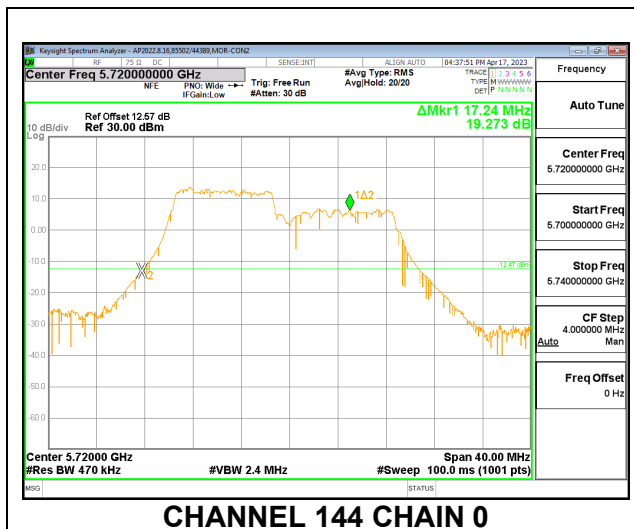

LOW CHANNEL

MID CHANNEL

HIGH CHANNEL

CHANNEL 144

2TX CDD MODE – 242T

Channel	Frequency (MHz)	26 dB Bandwidth Chain 0 (MHz)	26 dB Bandwidth Chain 1 (MHz)
Low	5500	23.92	23.48
Mid	5580	23.84	23.20
High	5700	23.76	23.16
144	5720	16.44	16.92