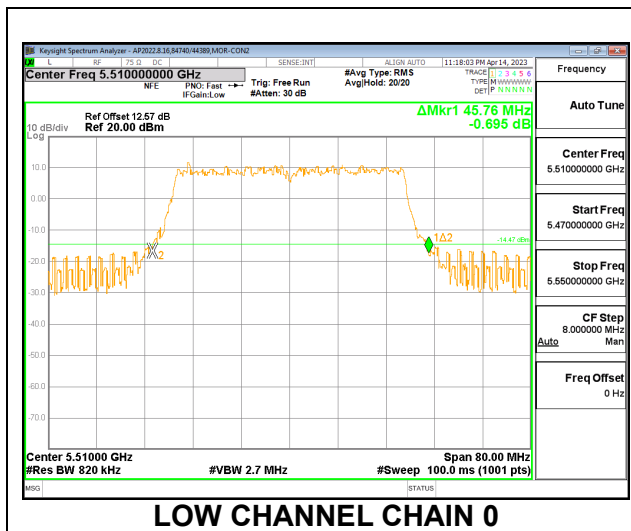

LOW CHANNEL

MID CHANNEL

HIGH CHANNEL

CHANNEL 144

9.2.3. 802.11ax HE40 MODE IN THE 5.6 GHz BAND

2TX CDD MODE – 484T

Channel	Frequency (MHz)	26 dB Bandwidth Chain 0 (MHz)	26 dB Bandwidth Chain 1 (MHz)
Low	5510	45.76	46.48
Mid	5550	46.88	46.48
High	5670	45.92	46.48
142	5710	38.28	38.52

LOW CHANNEL

MID CHANNEL