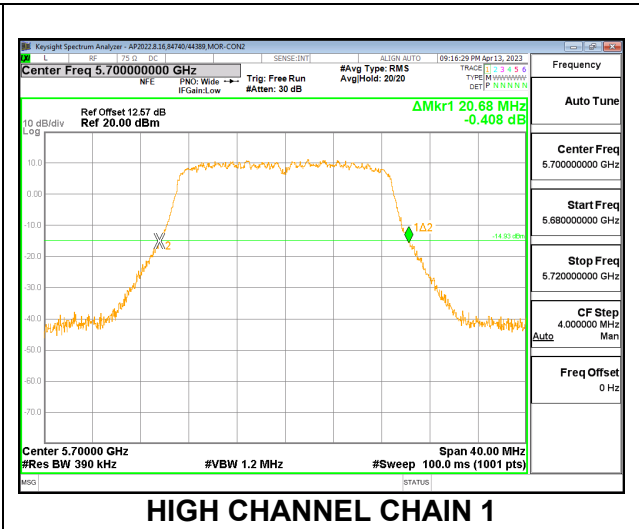

HIGH CHANNEL