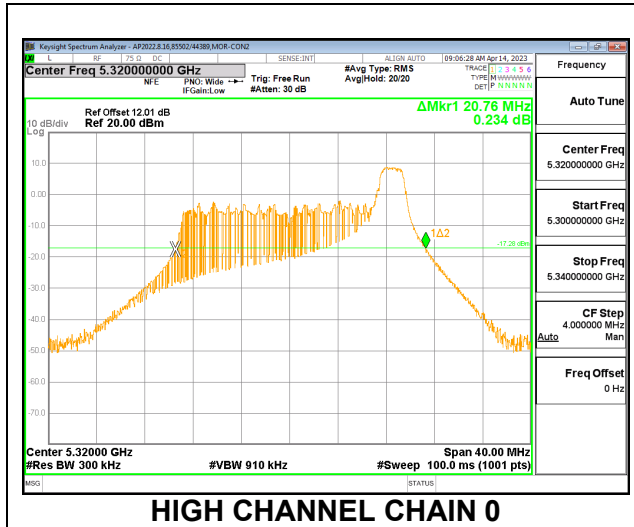

HIGH CHANNEL

2TX CDD MODE – 52T

Channel	Frequency (MHz)	26 dB Bandwidth Chain 0 (MHz)	26 dB Bandwidth Chain 1 (MHz)
Low	5260	21.76	20.68
Mid	5300	19.88	19.04
High	5320	21.16	20.40

LOW CHANNEL

MID CHANNEL

HIGH CHANNEL

2TX CDD MODE – 106T

Channel	Frequency (MHz)	26 dB Bandwidth Chain 0 (MHz)	26 dB Bandwidth Chain 1 (MHz)
Low	5260	22.84	22.32
Mid	5300	23.12	22.24
High	5320	22.24	21.68

LOW CHANNEL

MID CHANNEL

HIGH CHANNEL

2TX CDD MODE – 242T

Channel	Frequency (MHz)	26 dB Bandwidth Chain 0 (MHz)	26 dB Bandwidth Chain 1 (MHz)
Low	5260	35.76	26.12
Mid	5300	27.84	24.36
High	5320	27.96	22.76

LOW CHANNEL

MID CHANNEL

HIGH CHANNEL