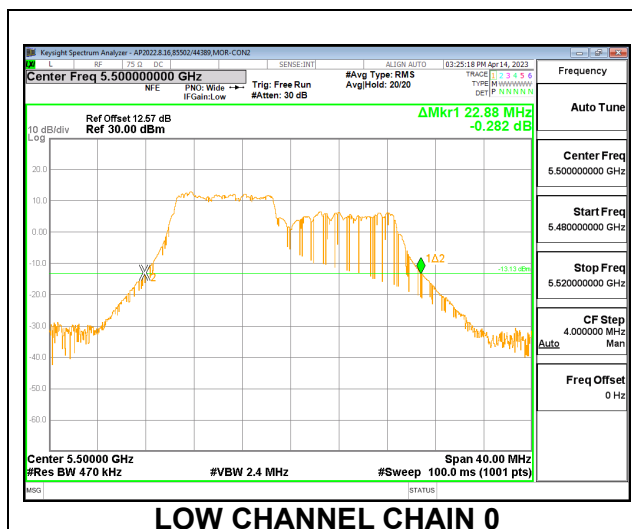

2TX CDD MODE – 106T

Channel	Frequency (MHz)	26 dB Bandwidth Chain 0 (MHz)	26 dB Bandwidth Chain 1 (MHz)
Low	5500	22.88	21.72
Mid	5580	22.80	22.40
High	5700	22.16	21.64
144	5720	17.24	16.80

LOW CHANNEL