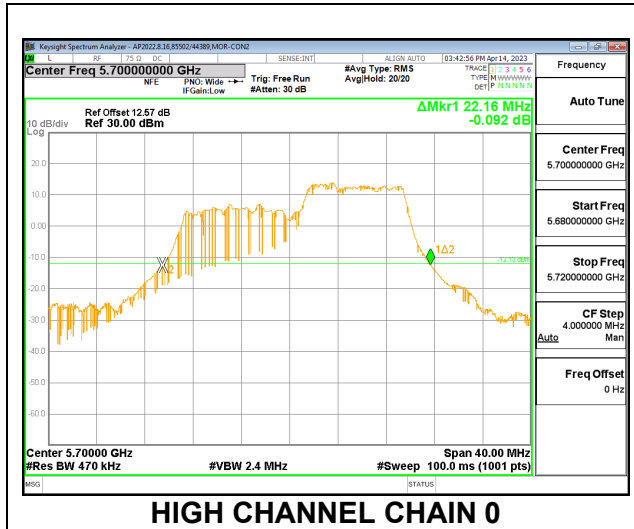

HIGH CHANNEL