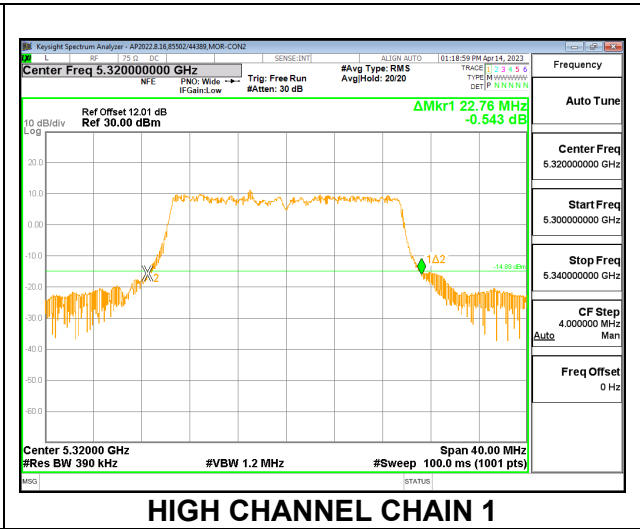

2TX CDD MODE – 106T

Channel	Frequency (MHz)	26 dB Bandwidth Chain 0 (MHz)	26 dB Bandwidth Chain 1 (MHz)
Low	5260	22.84	22.32
Mid	5300	23.12	22.24
High	5320	22.24	21.68

LOW CHANNEL

MID CHANNEL

HIGH CHANNEL

2TX CDD MODE – 242T

Channel	Frequency (MHz)	26 dB Bandwidth Chain 0 (MHz)	26 dB Bandwidth Chain 1 (MHz)
Low	5260	35.76	26.12
Mid	5300	27.84	24.36
High	5320	27.96	22.76

LOW CHANNEL

MID CHANNEL

HIGH CHANNEL

9.2.14. 802.11ax HE40 MODE IN THE 5.3 GHz BAND

2TX CDD MODE – 484T

Channel	Frequency (MHz)	26 dB Bandwidth Chain 0 (MHz)	26 dB Bandwidth Chain 1 (MHz)
Low	5270	91.20	71.80
High	5310	50.60	54.50

LOW CHANNEL

HIGH CHANNEL

9.2.15. 802.11ax HE80 MODE IN THE 5.3 GHz BAND

2TX CDD MODE – 996T

Channel	Frequency (MHz)	26 dB Bandwidth Chain 0 (MHz)	26 dB Bandwidth Chain 1 (MHz)
Mid	5290	182.30	196.80

MID CHANNEL

9.2.16. 802.11ax HE160 MODE IN THE 5.2 AND 5.3 GHz BAND