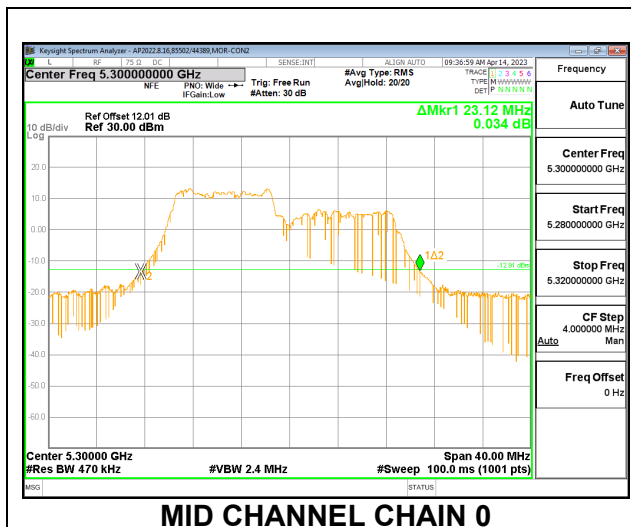

HIGH CHANNEL

2TX CDD MODE – 52T

Channel	Frequency (MHz)	26 dB Bandwidth Chain 0 (MHz)	26 dB Bandwidth Chain 1 (MHz)
Low	5260	21.76	20.68
Mid	5300	19.88	19.04
High	5320	21.16	20.40

LOW CHANNEL

MID CHANNEL

HIGH CHANNEL

2TX CDD MODE – 106T

Channel	Frequency (MHz)	26 dB Bandwidth Chain 0 (MHz)	26 dB Bandwidth Chain 1 (MHz)
Low	5260	22.84	22.32
Mid	5300	23.12	22.24
High	5320	22.24	21.68

LOW CHANNEL

MID CHANNEL

HIGH CHANNEL

2TX CDD MODE – 242T

Channel	Frequency (MHz)	26 dB Bandwidth Chain 0 (MHz)	26 dB Bandwidth Chain 1 (MHz)
Low	5260	35.76	26.12
Mid	5300	27.84	24.36
High	5320	27.96	22.76

LOW CHANNEL

MID CHANNEL

HIGH CHANNEL