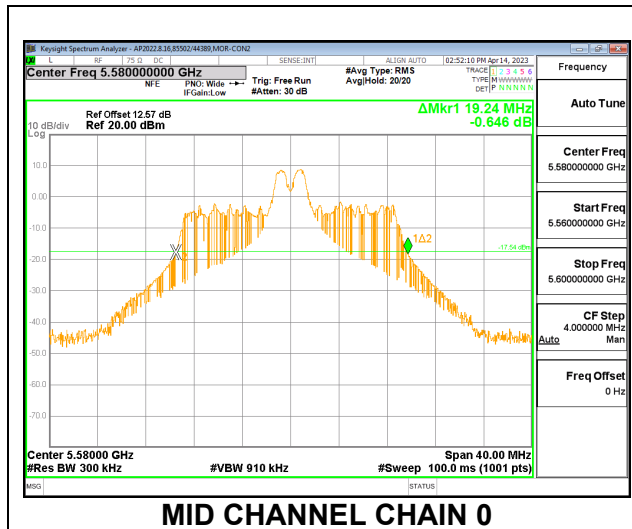

LOW CHANNEL

HIGH CHANNEL

CHANNEL 138

9.2.1. 802.11ac VHT160 MODE IN THE 5.6 GHz BAND

2TX CDD MODE

Channel	Frequency (MHz)	26 dB Bandwidth Antenna 1 (MHz)	26 dB Bandwidth Antenna 2 (MHz)
High	5570	168.64	166.72

MID CHANNEL

HIGH CHANNEL CHAIN 0

HIGH CHANNEL CHAIN 1

9.2.2. 802.11ax HE20 MODE IN THE 5.6 GHz BAND

2TX CDD MODE – 26T

Channel	Frequency (MHz)	26 dB Bandwidth Chain 0 (MHz)	26 dB Bandwidth Chain 1 (MHz)
Low	5500	21.16	20.48
Mid	5580	19.24	18.76
High	5700	20.76	20.20
144	5720	16.44	16.02

LOW CHANNEL

MID CHANNEL

HIGH CHANNEL

CHANNEL 144

2TX CDD MODE – 52T

Channel	Frequency (MHz)	26 dB Bandwidth	
		Chain 0 (MHz)	Chain 1 (MHz)
Low	5500	21.76	20.72
Mid	5580	19.96	19.08
High	5700	21.16	20.44
144	5720	16.68	16.12