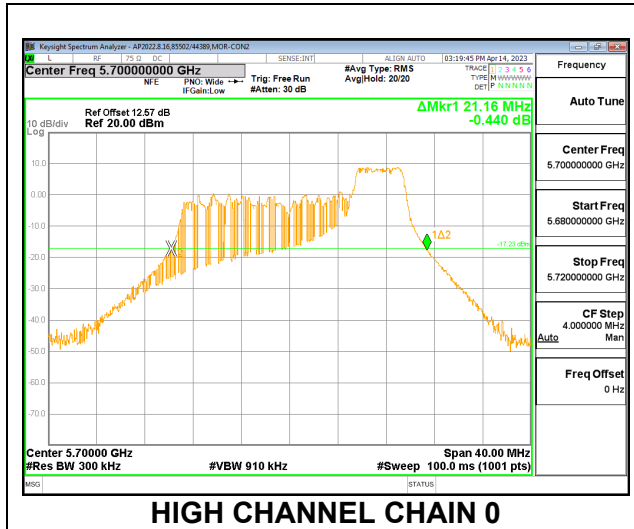

HIGH CHANNEL