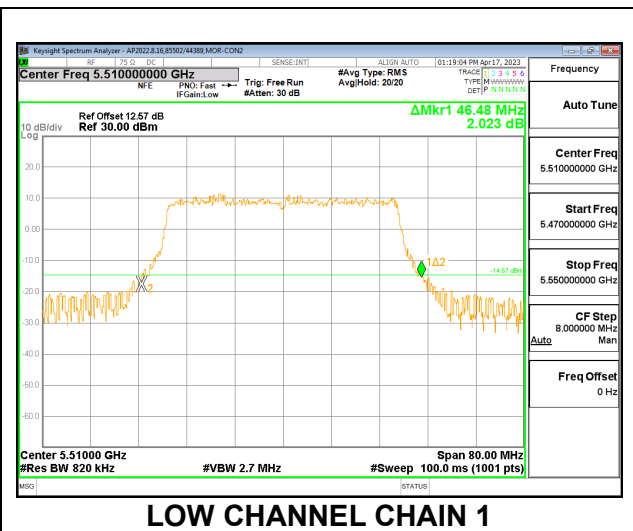

LOW CHANNEL

MID CHANNEL

HIGH CHANNEL

CHANNEL 144

9.2.3. 802.11ax HE40 MODE IN THE 5.6 GHz BAND

2TX CDD MODE – 484T

Channel	Frequency (MHz)	26 dB Bandwidth Chain 0 (MHz)	26 dB Bandwidth Chain 1 (MHz)
Low	5510	45.76	46.48
Mid	5550	46.88	46.48
High	5670	45.92	46.48
142	5710	38.28	38.52

LOW CHANNEL

MID CHANNEL