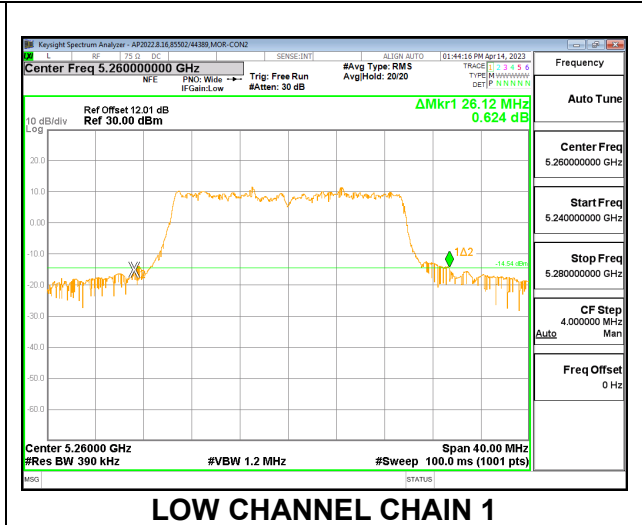

HIGH CHANNEL

2TX CDD MODE – 52T

Channel	Frequency (MHz)	26 dB Bandwidth Chain 0 (MHz)	26 dB Bandwidth Chain 1 (MHz)
Low	5260	21.76	20.68
Mid	5300	19.88	19.04
High	5320	21.16	20.40

LOW CHANNEL

MID CHANNEL

HIGH CHANNEL

2TX CDD MODE – 106T

Channel	Frequency (MHz)	26 dB Bandwidth Chain 0 (MHz)	26 dB Bandwidth Chain 1 (MHz)
Low	5260	22.84	22.32
Mid	5300	23.12	22.24
High	5320	22.24	21.68

LOW CHANNEL

MID CHANNEL

HIGH CHANNEL

2TX CDD MODE – 242T

Channel	Frequency (MHz)	26 dB Bandwidth Chain 0 (MHz)	26 dB Bandwidth Chain 1 (MHz)
Low	5260	35.76	26.12
Mid	5300	27.84	24.36
High	5320	27.96	22.76

LOW CHANNEL

MID CHANNEL

HIGH CHANNEL