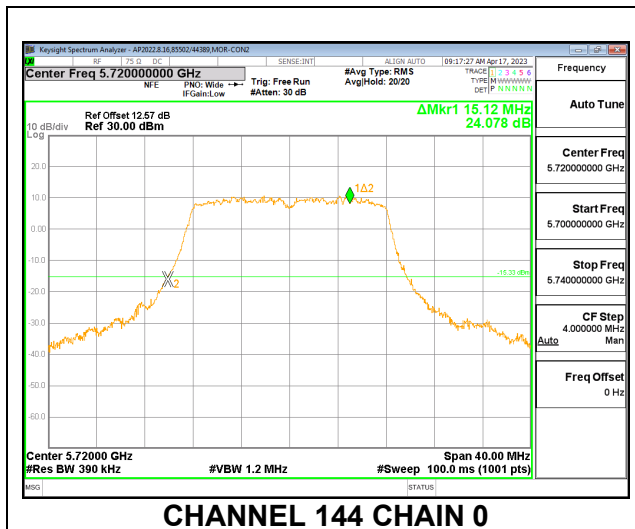

2TX CDD MODE – 2x996T

Channel	Frequency (MHz)	26 dB Bandwidth Antenna 1 (MHz)	26 dB Bandwidth Antenna 2 (MHz)
Mid	5250	168.32	168.32

MID CHANNEL

9.2.17. 802.11a MODE IN THE 5.6 GHz BAND

2TX CDD MODE

Channel	Frequency (MHz)	26 dB Bandwidth	
		Chain 0 (MHz)	Chain 1 (MHz)
Low	5500	19.84	19.60
Mid	5580	19.60	19.68
High	5700	19.88	19.60
144	5720	15.12	14.84

LOW CHANNEL

LOW CHANNEL CHAIN 0

LOW CHANNEL CHAIN 1

MID CHANNEL

MID CHANNEL CHAIN 0

MID CHANNEL CHAIN 1

HIGH CHANNEL

CHANNEL 144

9.2.18. 802.11n HT20 MODE IN THE 5.6 GHz BAND

2TX CDD MODE

Channel	Frequency (MHz)	26 dB Bandwidth	
		Chain 0 (MHz)	Chain 1 (MHz)
Low	5500	20.92	20.80
Mid	5580	20.92	20.72
High	5700	20.88	20.68
144	5720	15.56	15.48