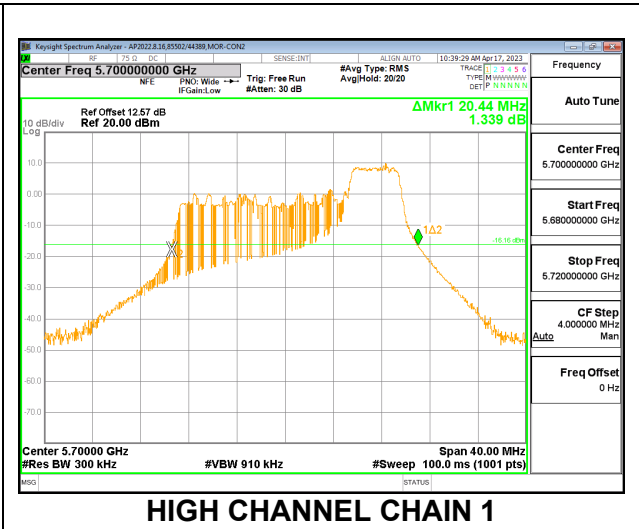

HIGH CHANNEL