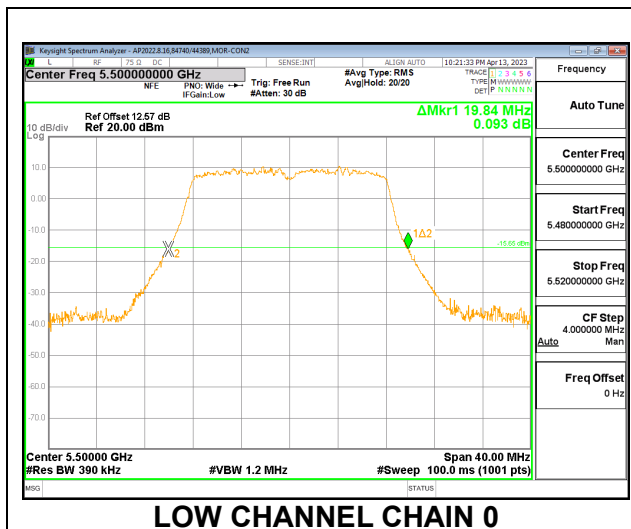

HIGH CHANNEL

9.2.15. 802.11ax HE80 MODE IN THE 5.3 GHz BAND

2TX CDD MODE – 996T

Channel	Frequency (MHz)	26 dB Bandwidth Chain 0 (MHz)	26 dB Bandwidth Chain 1 (MHz)
Mid	5290	182.30	196.80

MID CHANNEL

9.2.16. 802.11ax HE160 MODE IN THE 5.2 AND 5.3 GHz BAND

2TX CDD MODE – 2x996T

Channel	Frequency (MHz)	26 dB Bandwidth Antenna 1 (MHz)	26 dB Bandwidth Antenna 2 (MHz)
Mid	5250	168.32	168.32

MID CHANNEL

9.2.17. 802.11a MODE IN THE 5.6 GHz BAND

2TX CDD MODE

Channel	Frequency (MHz)	26 dB Bandwidth	
		Chain 0 (MHz)	Chain 1 (MHz)
Low	5500	19.84	19.60
Mid	5580	19.60	19.68
High	5700	19.88	19.60
144	5720	15.12	14.84

LOW CHANNEL

LOW CHANNEL CHAIN 0

LOW CHANNEL CHAIN 1

MID CHANNEL

MID CHANNEL CHAIN 0

MID CHANNEL CHAIN 1

HIGH CHANNEL

CHANNEL 144