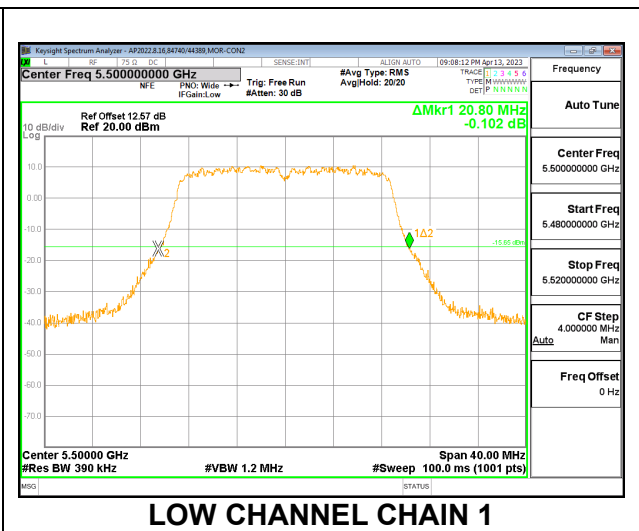

9.2.18. 802.11n HT20 MODE IN THE 5.6 GHz BAND

2TX CDD MODE

Channel	Frequency (MHz)	26 dB Bandwidth	
		Chain 0 (MHz)	Chain 1 (MHz)
Low	5500	20.92	20.80
Mid	5580	20.92	20.72
High	5700	20.88	20.68
144	5720	15.56	15.48

LOW CHANNEL