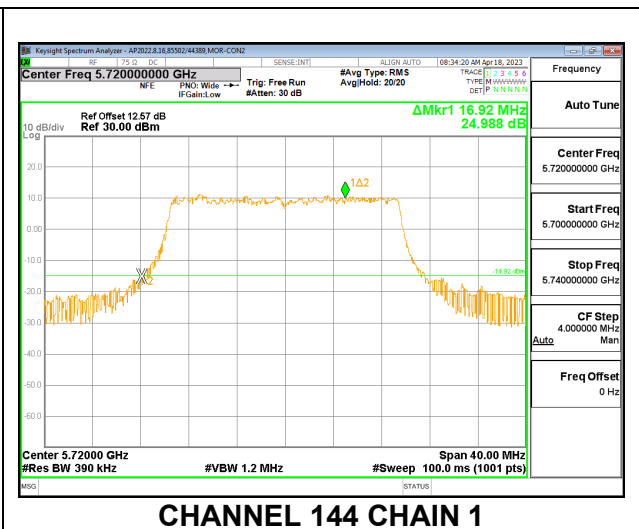

LOW CHANNEL

MID CHANNEL

HIGH CHANNEL

CHANNEL 144

9.2.3. 802.11ax HE40 MODE IN THE 5.6 GHz BAND

2TX CDD MODE – 484T

Channel	Frequency (MHz)	26 dB Bandwidth Chain 0 (MHz)	26 dB Bandwidth Chain 1 (MHz)
Low	5510	45.76	46.48
Mid	5550	46.88	46.48
High	5670	45.92	46.48
142	5710	38.28	38.52

LOW CHANNEL

MID CHANNEL