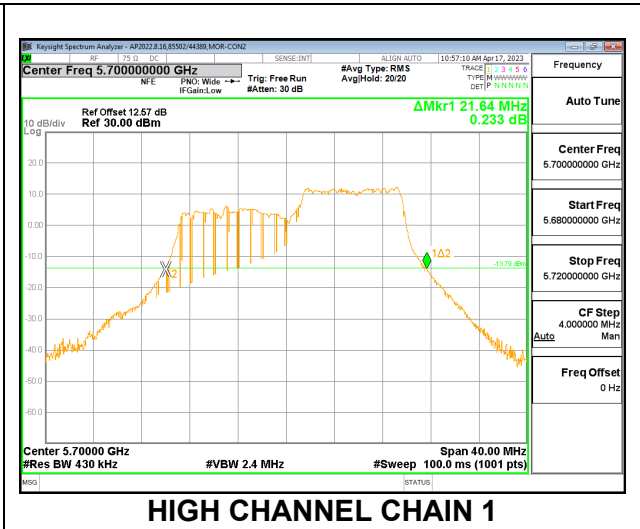

HIGH CHANNEL