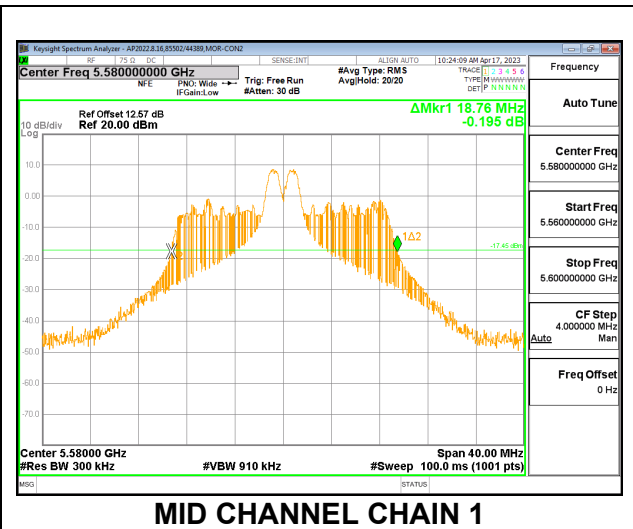

LOW CHANNEL

HIGH CHANNEL

CHANNEL 138

9.2.1. 802.11ac VHT160 MODE IN THE 5.6 GHz BAND

2TX CDD MODE

Channel	Frequency (MHz)	26 dB Bandwidth Antenna 1 (MHz)	26 dB Bandwidth Antenna 2 (MHz)
High	5570	168.64	166.72

MID CHANNEL

HIGH CHANNEL CHAIN 0

HIGH CHANNEL CHAIN 1

9.2.2. 802.11ax HE20 MODE IN THE 5.6 GHz BAND

2TX CDD MODE – 26T

Channel	Frequency (MHz)	26 dB Bandwidth Chain 0 (MHz)	26 dB Bandwidth Chain 1 (MHz)
Low	5500	21.16	20.48
Mid	5580	19.24	18.76
High	5700	20.76	20.20
144	5720	16.44	16.02

LOW CHANNEL

MID CHANNEL

HIGH CHANNEL

CHANNEL 144

2TX CDD MODE – 52T

Channel	Frequency (MHz)	26 dB Bandwidth	
		Chain 0 (MHz)	Chain 1 (MHz)
Low	5500	21.76	20.72
Mid	5580	19.96	19.08
High	5700	21.16	20.44
144	5720	16.68	16.12