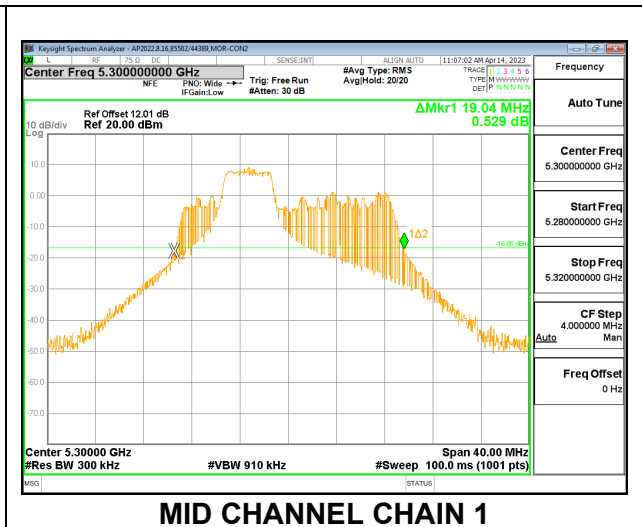

HIGH CHANNEL

2TX CDD MODE – 52T

Channel	Frequency (MHz)	26 dB Bandwidth Chain 0 (MHz)	26 dB Bandwidth Chain 1 (MHz)
Low	5260	21.76	20.68
Mid	5300	19.88	19.04
High	5320	21.16	20.40

LOW CHANNEL

MID CHANNEL

HIGH CHANNEL

2TX CDD MODE – 106T

Channel	Frequency (MHz)	26 dB Bandwidth Chain 0 (MHz)	26 dB Bandwidth Chain 1 (MHz)
Low	5260	22.84	22.32
Mid	5300	23.12	22.24
High	5320	22.24	21.68

LOW CHANNEL

MID CHANNEL

HIGH CHANNEL

2TX CDD MODE – 242T

Channel	Frequency (MHz)	26 dB Bandwidth Chain 0 (MHz)	26 dB Bandwidth Chain 1 (MHz)
Low	5260	35.76	26.12
Mid	5300	27.84	24.36
High	5320	27.96	22.76

LOW CHANNEL

MID CHANNEL

HIGH CHANNEL