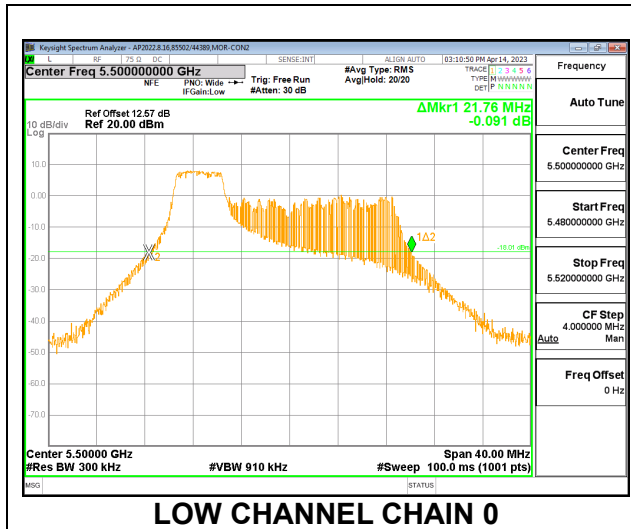

2TX CDD MODE – 52T

Channel	Frequency (MHz)	26 dB Bandwidth	
		Chain 0 (MHz)	Chain 1 (MHz)
Low	5500	21.76	20.72
Mid	5580	19.96	19.08
High	5700	21.16	20.44
144	5720	16.68	16.12

LOW CHANNEL