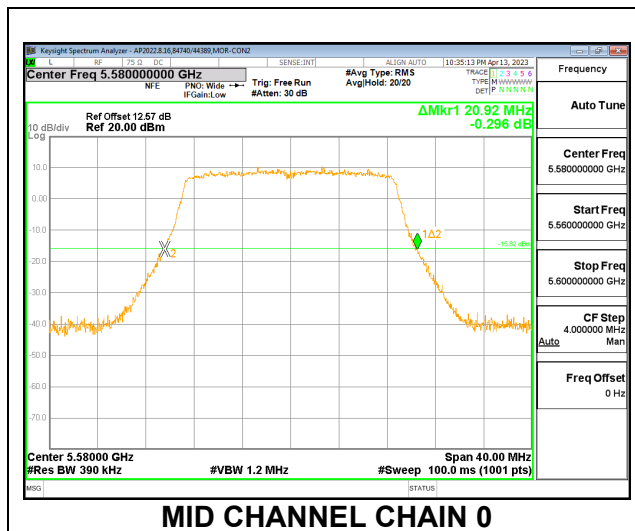

9.2.18. 802.11n HT20 MODE IN THE 5.6 GHz BAND

2TX CDD MODE

Channel	Frequency (MHz)	26 dB Bandwidth	
		Chain 0 (MHz)	Chain 1 (MHz)
Low	5500	20.92	20.80
Mid	5580	20.92	20.72
High	5700	20.88	20.68
144	5720	15.56	15.48

LOW CHANNEL

MID CHANNEL

HIGH CHANNEL

CHANNEL 144

9.2.19. 802.11n HT40 MODE IN THE 5.6 GHz BAND

2TX CDD MODE

Channel	Frequency (MHz)	26 dB Bandwidth	
		Chain 0 (MHz)	Chain 1 (MHz)
Low	5510	40.64	40.72
Mid	5550	40.80	40.72
High	5670	40.80	40.48
142	5710	35.40	35.48

LOW CHANNEL

MID CHANNEL

HIGH CHANNEL

CHANNEL 142

9.2.20. 802.11ac VHT80 MODE IN THE 5.6 GHz BAND

2TX CDD MODE

Channel	Frequency (MHz)	26 dB Bandwidth	
		Chain 0 (MHz)	Chain 1 (MHz)
Low	5530	84.32	83.68
High	5610	83.84	83.68
138	5690	77.08	76.60