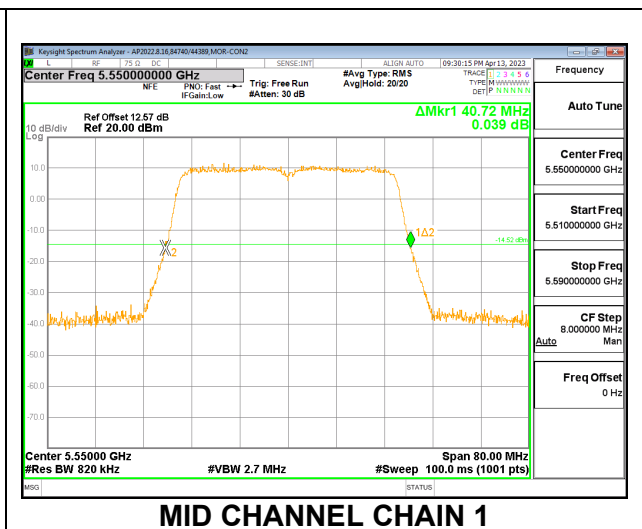

LOW CHANNEL

MID CHANNEL

HIGH CHANNEL

CHANNEL 144

9.2.19. 802.11n HT40 MODE IN THE 5.6 GHz BAND

2TX CDD MODE

Channel	Frequency (MHz)	26 dB Bandwidth	
		Chain 0 (MHz)	Chain 1 (MHz)
Low	5510	40.64	40.72
Mid	5550	40.80	40.72
High	5670	40.80	40.48
142	5710	35.40	35.48

LOW CHANNEL

MID CHANNEL

HIGH CHANNEL

CHANNEL 142

9.2.20. 802.11ac VHT80 MODE IN THE 5.6 GHz BAND

2TX CDD MODE

Channel	Frequency (MHz)	26 dB Bandwidth	
		Chain 0 (MHz)	Chain 1 (MHz)
Low	5530	84.32	83.68
High	5610	83.84	83.68
138	5690	77.08	76.60