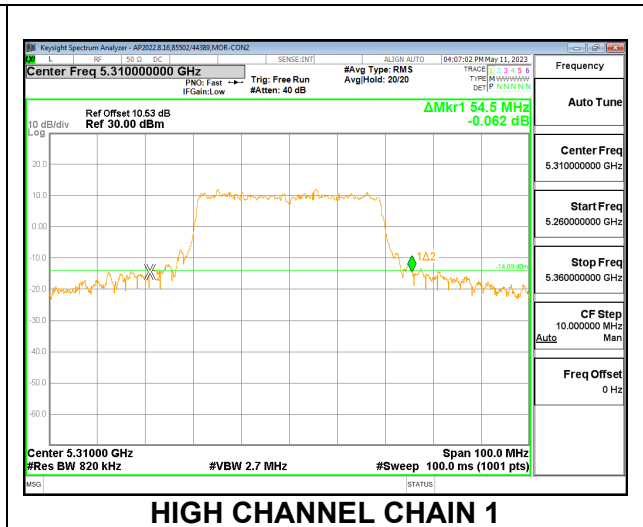

2TX CDD MODE – 242T

Channel	Frequency (MHz)	26 dB Bandwidth Chain 0 (MHz)	26 dB Bandwidth Chain 1 (MHz)
Low	5260	35.76	26.12
Mid	5300	27.84	24.36
High	5320	27.96	22.76

LOW CHANNEL

MID CHANNEL

HIGH CHANNEL

9.2.14. 802.11ax HE40 MODE IN THE 5.3 GHz BAND

2TX CDD MODE – 484T

Channel	Frequency (MHz)	26 dB Bandwidth Chain 0 (MHz)	26 dB Bandwidth Chain 1 (MHz)
Low	5270	91.20	71.80
High	5310	50.60	54.50

LOW CHANNEL

HIGH CHANNEL

9.2.15. 802.11ax HE80 MODE IN THE 5.3 GHz BAND

2TX CDD MODE – 996T

Channel	Frequency (MHz)	26 dB Bandwidth Chain 0 (MHz)	26 dB Bandwidth Chain 1 (MHz)
Mid	5290	182.30	196.80

MID CHANNEL

9.2.16. 802.11ax HE160 MODE IN THE 5.2 AND 5.3 GHz BAND