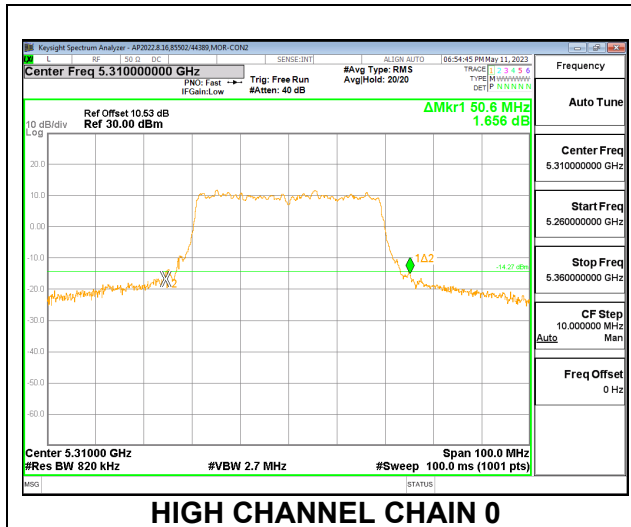

2TX CDD MODE – 242T

Channel	Frequency (MHz)	26 dB Bandwidth Chain 0 (MHz)	26 dB Bandwidth Chain 1 (MHz)
Low	5260	35.76	26.12
Mid	5300	27.84	24.36
High	5320	27.96	22.76

LOW CHANNEL

MID CHANNEL

HIGH CHANNEL

9.2.14. 802.11ax HE40 MODE IN THE 5.3 GHz BAND

2TX CDD MODE – 484T

Channel	Frequency (MHz)	26 dB Bandwidth Chain 0 (MHz)	26 dB Bandwidth Chain 1 (MHz)
Low	5270	91.20	71.80
High	5310	50.60	54.50

LOW CHANNEL

HIGH CHANNEL

9.2.15. 802.11ax HE80 MODE IN THE 5.3 GHz BAND

2TX CDD MODE – 996T

Channel	Frequency (MHz)	26 dB Bandwidth Chain 0 (MHz)	26 dB Bandwidth Chain 1 (MHz)
Mid	5290	182.30	196.80

MID CHANNEL

9.2.16. 802.11ax HE160 MODE IN THE 5.2 AND 5.3 GHz BAND

2TX CDD MODE – 2x996T

Channel	Frequency (MHz)	26 dB Bandwidth Antenna 1 (MHz)	26 dB Bandwidth Antenna 2 (MHz)
Mid	5250	168.32	168.32

MID CHANNEL

9.2.17. 802.11a MODE IN THE 5.6 GHz BAND

2TX CDD MODE

Channel	Frequency (MHz)	26 dB Bandwidth	
		Chain 0 (MHz)	Chain 1 (MHz)
Low	5500	19.84	19.60
Mid	5580	19.60	19.68
High	5700	19.88	19.60
144	5720	15.12	14.84