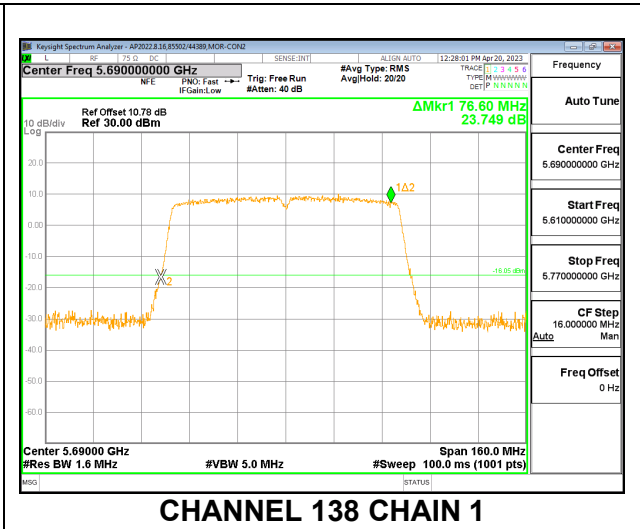

LOW CHANNEL

MID CHANNEL

HIGH CHANNEL

CHANNEL 142

9.2.20. 802.11ac VHT80 MODE IN THE 5.6 GHz BAND

2TX CDD MODE

Channel	Frequency (MHz)	26 dB Bandwidth	
		Chain 0 (MHz)	Chain 1 (MHz)
Low	5530	84.32	83.68
High	5610	83.84	83.68
138	5690	77.08	76.60

LOW CHANNEL

HIGH CHANNEL

CHANNEL 138

9.2.1. 802.11ac VHT160 MODE IN THE 5.6 GHz BAND

2TX CDD MODE

Channel	Frequency (MHz)	26 dB Bandwidth Antenna 1 (MHz)	26 dB Bandwidth Antenna 2 (MHz)
High	5570	168.64	166.72