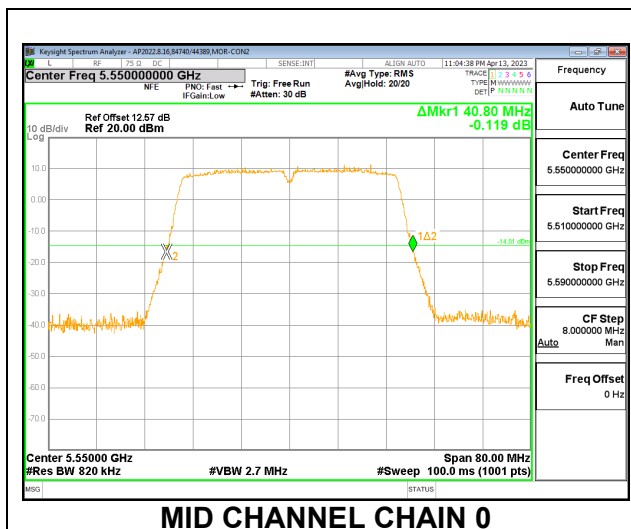

LOW CHANNEL

MID CHANNEL

HIGH CHANNEL

CHANNEL 144

9.2.19. 802.11n HT40 MODE IN THE 5.6 GHz BAND

2TX CDD MODE

Channel	Frequency (MHz)	26 dB Bandwidth	
		Chain 0 (MHz)	Chain 1 (MHz)
Low	5510	40.64	40.72
Mid	5550	40.80	40.72
High	5670	40.80	40.48
142	5710	35.40	35.48

LOW CHANNEL

MID CHANNEL

HIGH CHANNEL

CHANNEL 142

9.2.20. 802.11ac VHT80 MODE IN THE 5.6 GHz BAND

2TX CDD MODE

Channel	Frequency (MHz)	26 dB Bandwidth	
		Chain 0 (MHz)	Chain 1 (MHz)
Low	5530	84.32	83.68
High	5610	83.84	83.68
138	5690	77.08	76.60