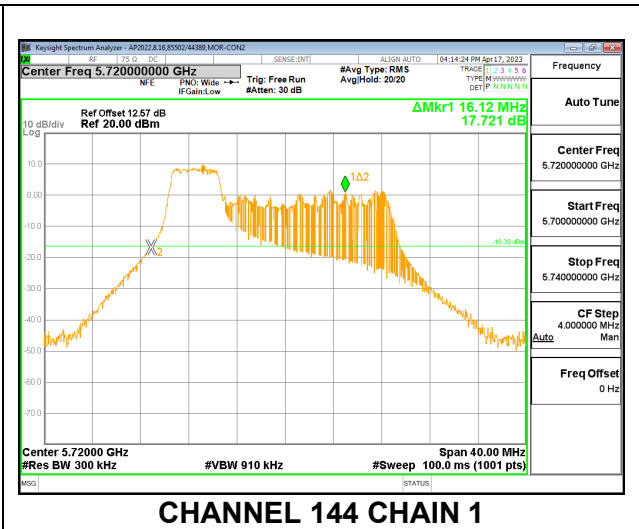

LOW CHANNEL

MID CHANNEL

HIGH CHANNEL

CHANNEL 144

2TX CDD MODE – 106T

Channel	Frequency (MHz)	26 dB Bandwidth Chain 0 (MHz)	26 dB Bandwidth Chain 1 (MHz)
Low	5500	22.88	21.72
Mid	5580	22.80	22.40
High	5700	22.16	21.64
144	5720	17.24	16.80