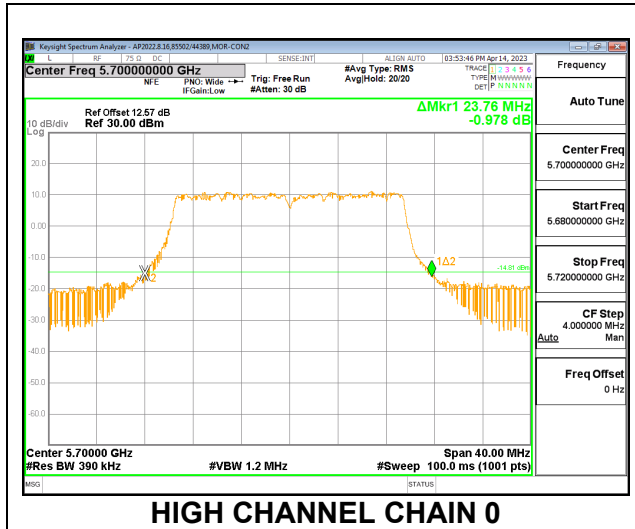

LOW CHANNEL

MID CHANNEL

HIGH CHANNEL

CHANNEL 144

2TX CDD MODE – 242T

Channel	Frequency (MHz)	26 dB Bandwidth Chain 0 (MHz)	26 dB Bandwidth Chain 1 (MHz)
Low	5500	23.92	23.48
Mid	5580	23.84	23.20
High	5700	23.76	23.16
144	5720	16.44	16.92

LOW CHANNEL

MID CHANNEL

HIGH CHANNEL

CHANNEL 144

9.2.3. 802.11ax HE40 MODE IN THE 5.6 GHz BAND

2TX CDD MODE – 484T

Channel	Frequency (MHz)	26 dB Bandwidth Chain 0 (MHz)	26 dB Bandwidth Chain 1 (MHz)
Low	5510	45.76	46.48
Mid	5550	46.88	46.48
High	5670	45.92	46.48
142	5710	38.28	38.52

LOW CHANNEL

MID CHANNEL