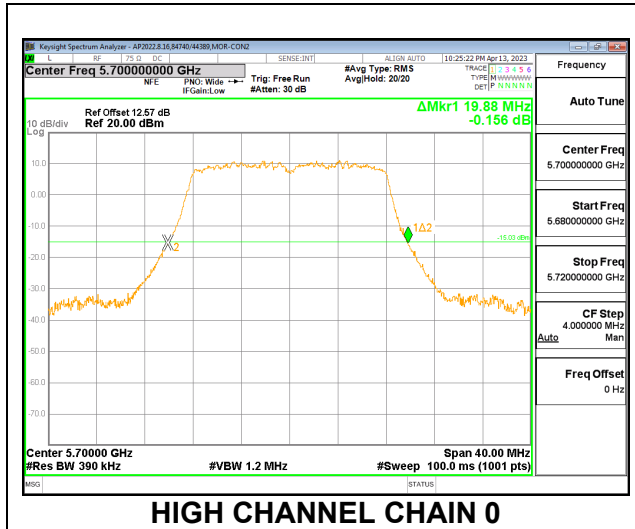

2TX CDD MODE – 2x996T

Channel	Frequency (MHz)	26 dB Bandwidth Antenna 1 (MHz)	26 dB Bandwidth Antenna 2 (MHz)
Mid	5250	168.32	168.32

MID CHANNEL

9.2.17. 802.11a MODE IN THE 5.6 GHz BAND

2TX CDD MODE

Channel	Frequency (MHz)	26 dB Bandwidth	
		Chain 0 (MHz)	Chain 1 (MHz)
Low	5500	19.84	19.60
Mid	5580	19.60	19.68
High	5700	19.88	19.60
144	5720	15.12	14.84

LOW CHANNEL

LOW CHANNEL CHAIN 0

LOW CHANNEL CHAIN 1

MID CHANNEL

MID CHANNEL CHAIN 0

MID CHANNEL CHAIN 1

HIGH CHANNEL

CHANNEL 144

9.2.18. 802.11n HT20 MODE IN THE 5.6 GHz BAND

2TX CDD MODE

Channel	Frequency (MHz)	26 dB Bandwidth	
		Chain 0 (MHz)	Chain 1 (MHz)
Low	5500	20.92	20.80
Mid	5580	20.92	20.72
High	5700	20.88	20.68
144	5720	15.56	15.48