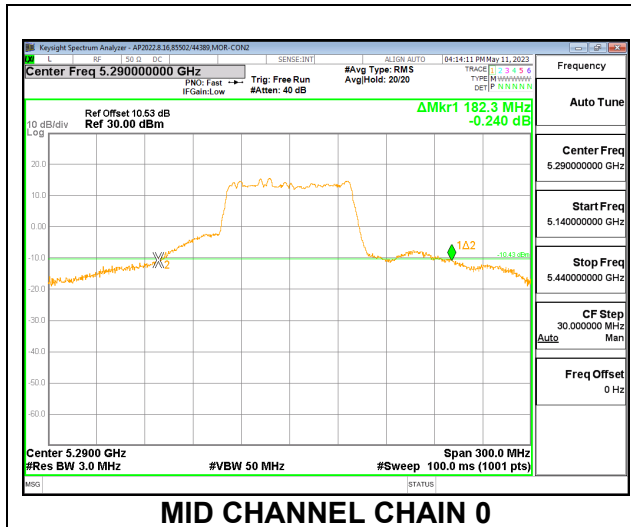

9.2.14. 802.11ax HE40 MODE IN THE 5.3 GHz BAND

2TX CDD MODE – 484T

Channel	Frequency (MHz)	26 dB Bandwidth Chain 0 (MHz)	26 dB Bandwidth Chain 1 (MHz)
Low	5270	91.20	71.80
High	5310	50.60	54.50

LOW CHANNEL

HIGH CHANNEL

9.2.15. 802.11ax HE80 MODE IN THE 5.3 GHz BAND

2TX CDD MODE – 996T

Channel	Frequency (MHz)	26 dB Bandwidth Chain 0 (MHz)	26 dB Bandwidth Chain 1 (MHz)
Mid	5290	182.30	196.80

MID CHANNEL

9.2.16. 802.11ax HE160 MODE IN THE 5.2 AND 5.3 GHz BAND

2TX CDD MODE – 2x996T

Channel	Frequency (MHz)	26 dB Bandwidth Antenna 1 (MHz)	26 dB Bandwidth Antenna 2 (MHz)
Mid	5250	168.32	168.32

MID CHANNEL

9.2.17. 802.11a MODE IN THE 5.6 GHz BAND

2TX CDD MODE

Channel	Frequency (MHz)	26 dB Bandwidth	
		Chain 0 (MHz)	Chain 1 (MHz)
Low	5500	19.84	19.60
Mid	5580	19.60	19.68
High	5700	19.88	19.60
144	5720	15.12	14.84