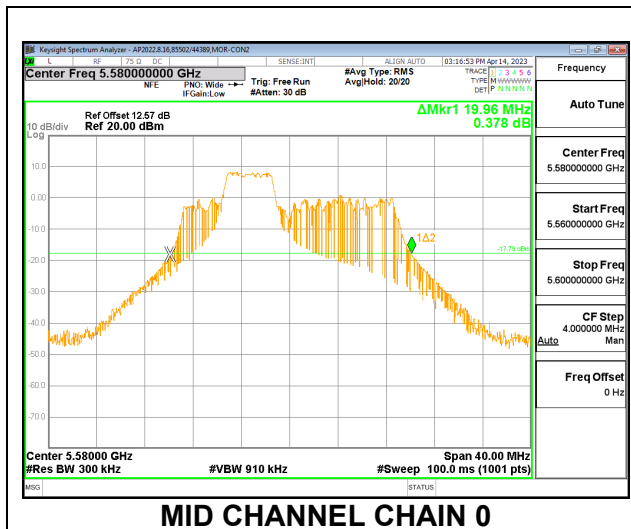

MID CHANNEL