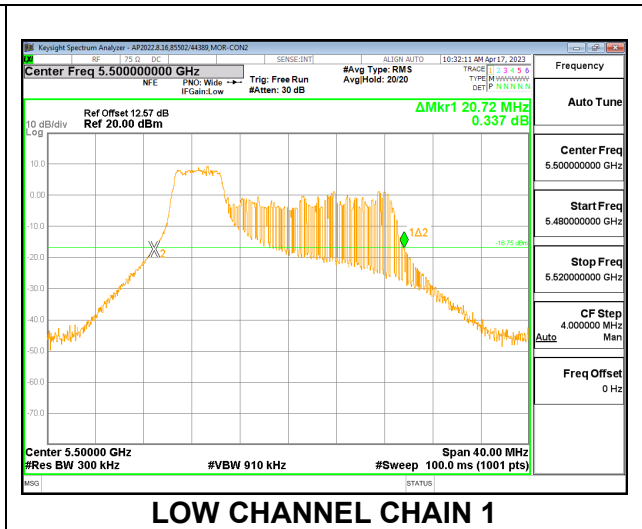

2TX CDD MODE – 52T

Channel	Frequency (MHz)	26 dB Bandwidth	
		Chain 0 (MHz)	Chain 1 (MHz)
Low	5500	21.76	20.72
Mid	5580	19.96	19.08
High	5700	21.16	20.44
144	5720	16.68	16.12

LOW CHANNEL