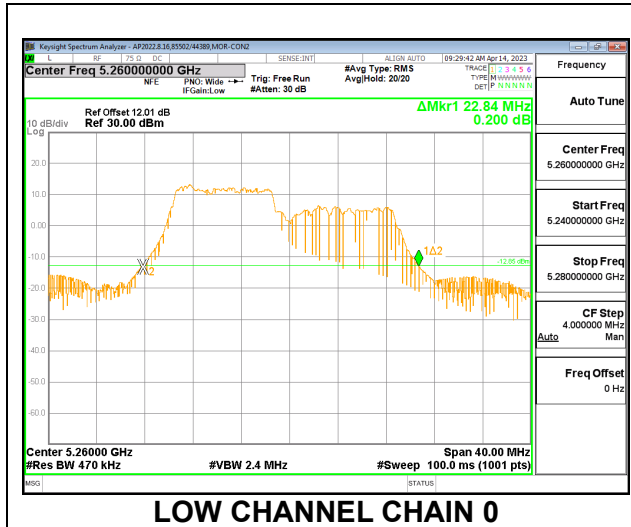

HIGH CHANNEL

2TX CDD MODE – 52T

Channel	Frequency (MHz)	26 dB Bandwidth Chain 0 (MHz)	26 dB Bandwidth Chain 1 (MHz)
Low	5260	21.76	20.68
Mid	5300	19.88	19.04
High	5320	21.16	20.40

LOW CHANNEL

MID CHANNEL

HIGH CHANNEL

2TX CDD MODE – 106T

Channel	Frequency (MHz)	26 dB Bandwidth Chain 0 (MHz)	26 dB Bandwidth Chain 1 (MHz)
Low	5260	22.84	22.32
Mid	5300	23.12	22.24
High	5320	22.24	21.68

LOW CHANNEL

MID CHANNEL

HIGH CHANNEL

2TX CDD MODE – 242T

Channel	Frequency (MHz)	26 dB Bandwidth Chain 0 (MHz)	26 dB Bandwidth Chain 1 (MHz)
Low	5260	35.76	26.12
Mid	5300	27.84	24.36
High	5320	27.96	22.76

LOW CHANNEL

MID CHANNEL

HIGH CHANNEL