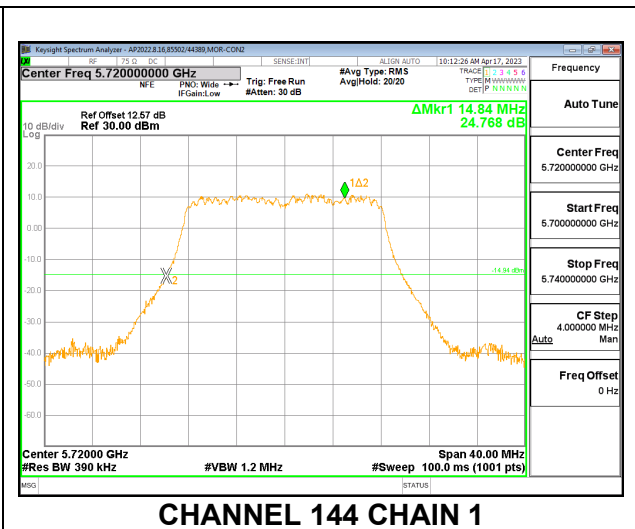

2TX CDD MODE – 2x996T

Channel	Frequency (MHz)	26 dB Bandwidth Antenna 1 (MHz)	26 dB Bandwidth Antenna 2 (MHz)
Mid	5250	168.32	168.32

MID CHANNEL

9.2.17. 802.11a MODE IN THE 5.6 GHz BAND

2TX CDD MODE

Channel	Frequency (MHz)	26 dB Bandwidth	
		Chain 0 (MHz)	Chain 1 (MHz)
Low	5500	19.84	19.60
Mid	5580	19.60	19.68
High	5700	19.88	19.60
144	5720	15.12	14.84

LOW CHANNEL

LOW CHANNEL CHAIN 0

LOW CHANNEL CHAIN 1

MID CHANNEL

MID CHANNEL CHAIN 0

MID CHANNEL CHAIN 1

HIGH CHANNEL

CHANNEL 144

9.2.18. 802.11n HT20 MODE IN THE 5.6 GHz BAND

2TX CDD MODE

Channel	Frequency (MHz)	26 dB Bandwidth	
		Chain 0 (MHz)	Chain 1 (MHz)
Low	5500	20.92	20.80
Mid	5580	20.92	20.72
High	5700	20.88	20.68
144	5720	15.56	15.48