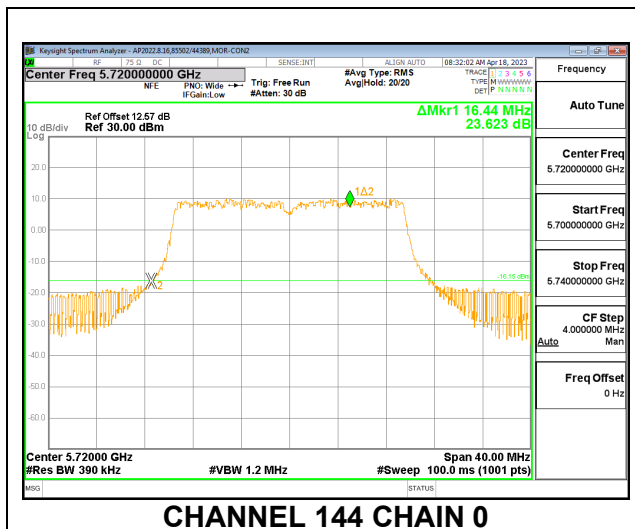

LOW CHANNEL

MID CHANNEL

HIGH CHANNEL

CHANNEL 144

9.2.3. 802.11ax HE40 MODE IN THE 5.6 GHz BAND

2TX CDD MODE – 484T

Channel	Frequency (MHz)	26 dB Bandwidth Chain 0 (MHz)	26 dB Bandwidth Chain 1 (MHz)
Low	5510	45.76	46.48
Mid	5550	46.88	46.48
High	5670	45.92	46.48
142	5710	38.28	38.52

LOW CHANNEL

MID CHANNEL