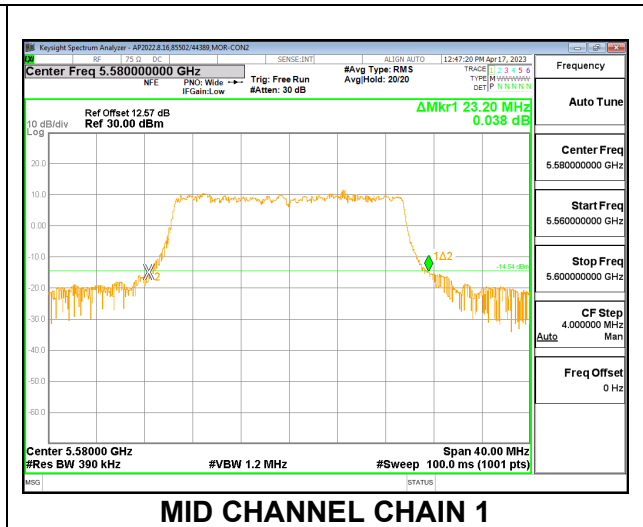

LOW CHANNEL

MID CHANNEL

HIGH CHANNEL

CHANNEL 144

2TX CDD MODE – 242T

Channel	Frequency (MHz)	26 dB Bandwidth Chain 0 (MHz)	26 dB Bandwidth Chain 1 (MHz)
Low	5500	23.92	23.48
Mid	5580	23.84	23.20
High	5700	23.76	23.16
144	5720	16.44	16.92

LOW CHANNEL

MID CHANNEL

HIGH CHANNEL

CHANNEL 144

9.2.3. 802.11ax HE40 MODE IN THE 5.6 GHz BAND

2TX CDD MODE – 484T

Channel	Frequency (MHz)	26 dB Bandwidth Chain 0 (MHz)	26 dB Bandwidth Chain 1 (MHz)
Low	5510	45.76	46.48
Mid	5550	46.88	46.48
High	5670	45.92	46.48
142	5710	38.28	38.52

LOW CHANNEL

MID CHANNEL