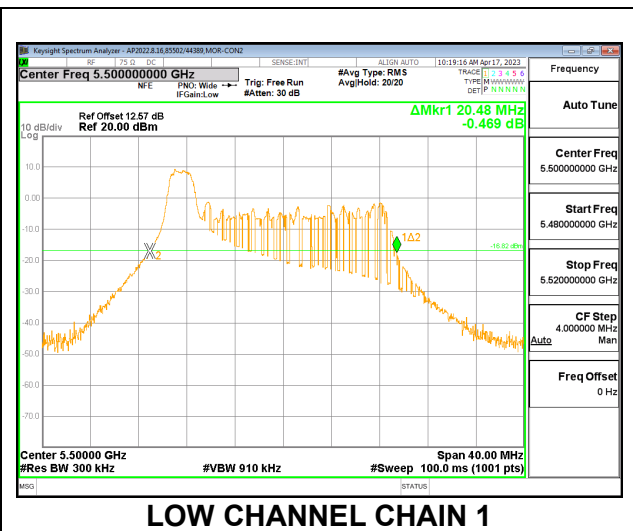

LOW CHANNEL

HIGH CHANNEL

CHANNEL 138

9.2.1. 802.11ac VHT160 MODE IN THE 5.6 GHz BAND

2TX CDD MODE

Channel	Frequency (MHz)	26 dB Bandwidth Antenna 1 (MHz)	26 dB Bandwidth Antenna 2 (MHz)
High	5570	168.64	166.72

MID CHANNEL

HIGH CHANNEL CHAIN 0

HIGH CHANNEL CHAIN 1

9.2.2. 802.11ax HE20 MODE IN THE 5.6 GHz BAND

2TX CDD MODE – 26T

Channel	Frequency (MHz)	26 dB Bandwidth Chain 0 (MHz)	26 dB Bandwidth Chain 1 (MHz)
Low	5500	21.16	20.48
Mid	5580	19.24	18.76
High	5700	20.76	20.20
144	5720	16.44	16.02

LOW CHANNEL

MID CHANNEL

HIGH CHANNEL

CHANNEL 144

2TX CDD MODE – 52T

Channel	Frequency (MHz)	26 dB Bandwidth	
		Chain 0 (MHz)	Chain 1 (MHz)
Low	5500	21.76	20.72
Mid	5580	19.96	19.08
High	5700	21.16	20.44
144	5720	16.68	16.12