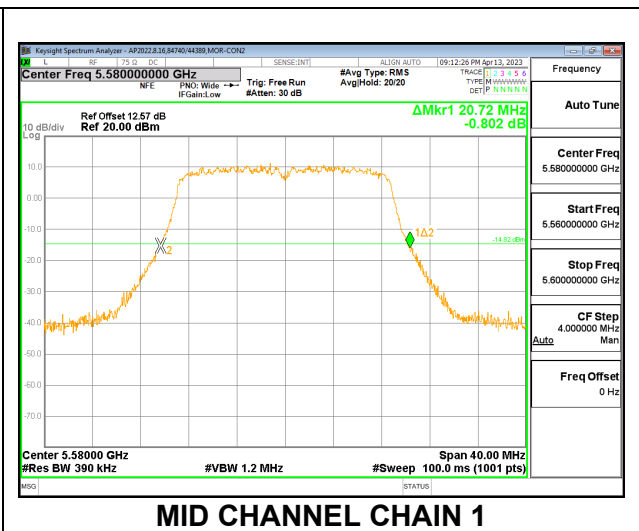

9.2.18. 802.11n HT20 MODE IN THE 5.6 GHz BAND

2TX CDD MODE

Channel	Frequency (MHz)	26 dB Bandwidth	
		Chain 0 (MHz)	Chain 1 (MHz)
Low	5500	20.92	20.80
Mid	5580	20.92	20.72
High	5700	20.88	20.68
144	5720	15.56	15.48

LOW CHANNEL

MID CHANNEL

HIGH CHANNEL

CHANNEL 144

9.2.19. 802.11n HT40 MODE IN THE 5.6 GHz BAND

2TX CDD MODE

Channel	Frequency (MHz)	26 dB Bandwidth	
		Chain 0 (MHz)	Chain 1 (MHz)
Low	5510	40.64	40.72
Mid	5550	40.80	40.72
High	5670	40.80	40.48
142	5710	35.40	35.48