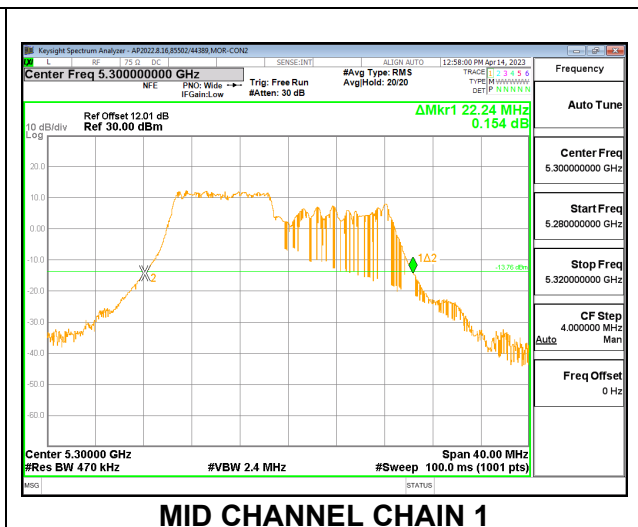

HIGH CHANNEL

2TX CDD MODE – 52T

Channel	Frequency (MHz)	26 dB Bandwidth Chain 0 (MHz)	26 dB Bandwidth Chain 1 (MHz)
Low	5260	21.76	20.68
Mid	5300	19.88	19.04
High	5320	21.16	20.40

LOW CHANNEL

MID CHANNEL

HIGH CHANNEL

2TX CDD MODE – 106T

Channel	Frequency (MHz)	26 dB Bandwidth Chain 0 (MHz)	26 dB Bandwidth Chain 1 (MHz)
Low	5260	22.84	22.32
Mid	5300	23.12	22.24
High	5320	22.24	21.68

LOW CHANNEL

MID CHANNEL

HIGH CHANNEL

2TX CDD MODE – 242T

Channel	Frequency (MHz)	26 dB Bandwidth Chain 0 (MHz)	26 dB Bandwidth Chain 1 (MHz)
Low	5260	35.76	26.12
Mid	5300	27.84	24.36
High	5320	27.96	22.76

LOW CHANNEL

MID CHANNEL

HIGH CHANNEL