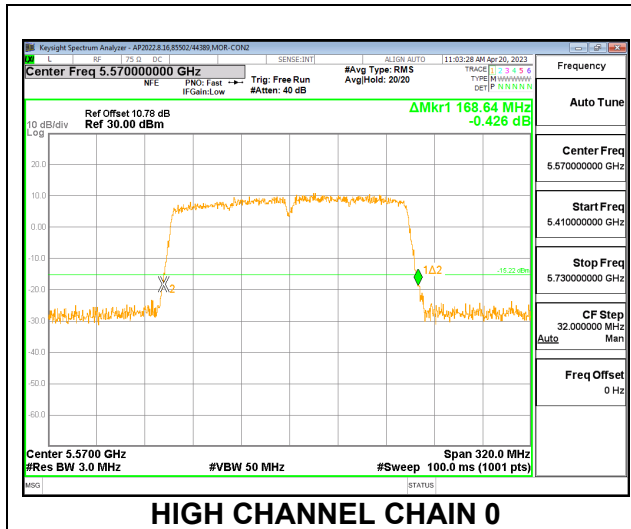

9.2.1. 802.11ac VHT160 MODE IN THE 5.6 GHz BAND

2TX CDD MODE

Channel	Frequency (MHz)	26 dB Bandwidth Antenna 1 (MHz)	26 dB Bandwidth Antenna 2 (MHz)
High	5570	168.64	166.72

MID CHANNEL

HIGH CHANNEL CHAIN 0