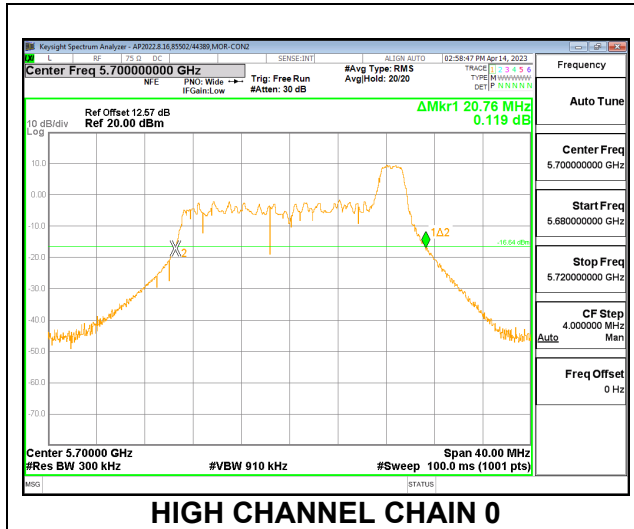

LOW CHANNEL

HIGH CHANNEL

CHANNEL 138

9.2.1. 802.11ac VHT160 MODE IN THE 5.6 GHz BAND

2TX CDD MODE

Channel	Frequency (MHz)	26 dB Bandwidth Antenna 1 (MHz)	26 dB Bandwidth Antenna 2 (MHz)
High	5570	168.64	166.72

MID CHANNEL

HIGH CHANNEL CHAIN 0

HIGH CHANNEL CHAIN 1

9.2.2. 802.11ax HE20 MODE IN THE 5.6 GHz BAND

2TX CDD MODE – 26T

Channel	Frequency (MHz)	26 dB Bandwidth Chain 0 (MHz)	26 dB Bandwidth Chain 1 (MHz)
Low	5500	21.16	20.48
Mid	5580	19.24	18.76
High	5700	20.76	20.20
144	5720	16.44	16.02

LOW CHANNEL

MID CHANNEL

HIGH CHANNEL

CHANNEL 144

2TX CDD MODE – 52T

Channel	Frequency (MHz)	26 dB Bandwidth	
		Chain 0 (MHz)	Chain 1 (MHz)
Low	5500	21.76	20.72
Mid	5580	19.96	19.08
High	5700	21.16	20.44
144	5720	16.68	16.12