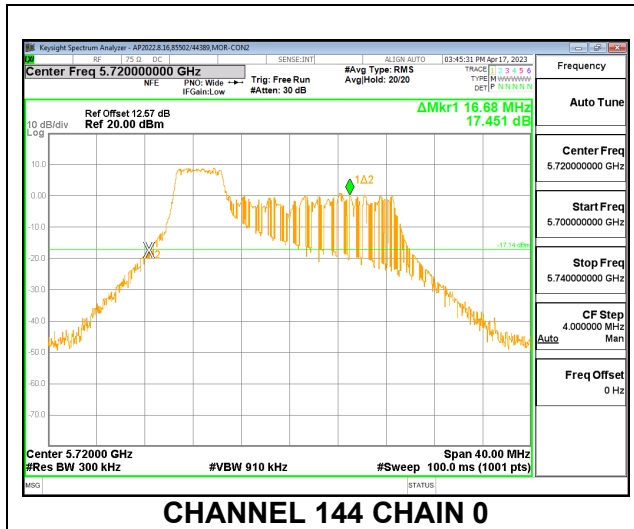

LOW CHANNEL

MID CHANNEL

HIGH CHANNEL

CHANNEL 144

2TX CDD MODE – 106T

Channel	Frequency (MHz)	26 dB Bandwidth Chain 0 (MHz)	26 dB Bandwidth Chain 1 (MHz)
Low	5500	22.88	21.72
Mid	5580	22.80	22.40
High	5700	22.16	21.64
144	5720	17.24	16.80