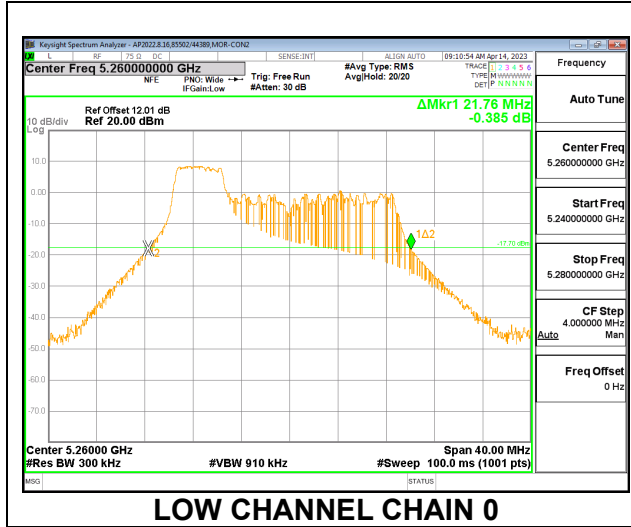

HIGH CHANNEL

2TX CDD MODE – 52T

Channel	Frequency (MHz)	26 dB Bandwidth Chain 0 (MHz)	26 dB Bandwidth Chain 1 (MHz)
Low	5260	21.76	20.68
Mid	5300	19.88	19.04
High	5320	21.16	20.40

LOW CHANNEL

MID CHANNEL

HIGH CHANNEL

2TX CDD MODE – 106T

Channel	Frequency (MHz)	26 dB Bandwidth Chain 0 (MHz)	26 dB Bandwidth Chain 1 (MHz)
Low	5260	22.84	22.32
Mid	5300	23.12	22.24
High	5320	22.24	21.68

LOW CHANNEL

MID CHANNEL

HIGH CHANNEL

2TX CDD MODE – 242T

Channel	Frequency (MHz)	26 dB Bandwidth Chain 0 (MHz)	26 dB Bandwidth Chain 1 (MHz)
Low	5260	35.76	26.12
Mid	5300	27.84	24.36
High	5320	27.96	22.76

LOW CHANNEL

MID CHANNEL

HIGH CHANNEL