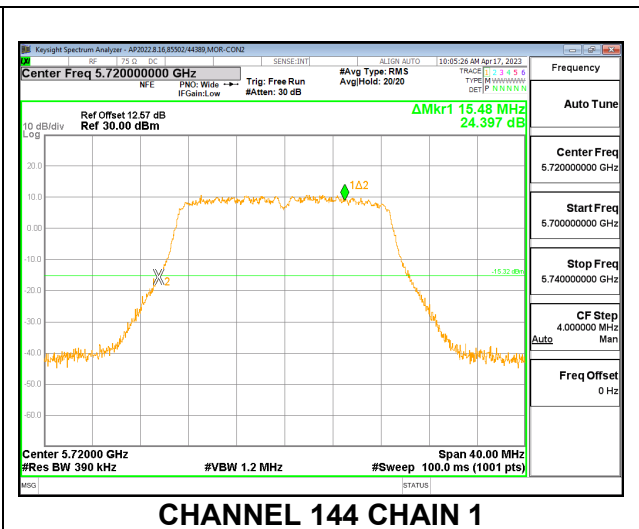

LOW CHANNEL

MID CHANNEL

HIGH CHANNEL

CHANNEL 144

9.2.19. 802.11n HT40 MODE IN THE 5.6 GHz BAND

2TX CDD MODE

Channel	Frequency (MHz)	26 dB Bandwidth	
		Chain 0 (MHz)	Chain 1 (MHz)
Low	5510	40.64	40.72
Mid	5550	40.80	40.72
High	5670	40.80	40.48
142	5710	35.40	35.48

LOW CHANNEL

MID CHANNEL

HIGH CHANNEL

CHANNEL 142

9.2.20. 802.11ac VHT80 MODE IN THE 5.6 GHz BAND

2TX CDD MODE

Channel	Frequency (MHz)	26 dB Bandwidth	
		Chain 0 (MHz)	Chain 1 (MHz)
Low	5530	84.32	83.68
High	5610	83.84	83.68
138	5690	77.08	76.60