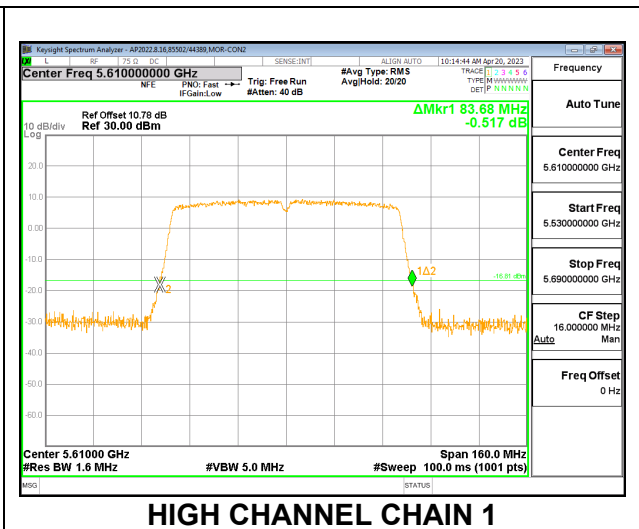

LOW CHANNEL

MID CHANNEL

HIGH CHANNEL

CHANNEL 142

9.2.20. 802.11ac VHT80 MODE IN THE 5.6 GHz BAND

2TX CDD MODE

Channel	Frequency (MHz)	26 dB Bandwidth	
		Chain 0 (MHz)	Chain 1 (MHz)
Low	5530	84.32	83.68
High	5610	83.84	83.68
138	5690	77.08	76.60

LOW CHANNEL

HIGH CHANNEL

CHANNEL 138

9.2.1. 802.11ac VHT160 MODE IN THE 5.6 GHz BAND

2TX CDD MODE

Channel	Frequency (MHz)	26 dB Bandwidth Antenna 1 (MHz)	26 dB Bandwidth Antenna 2 (MHz)
High	5570	168.64	166.72