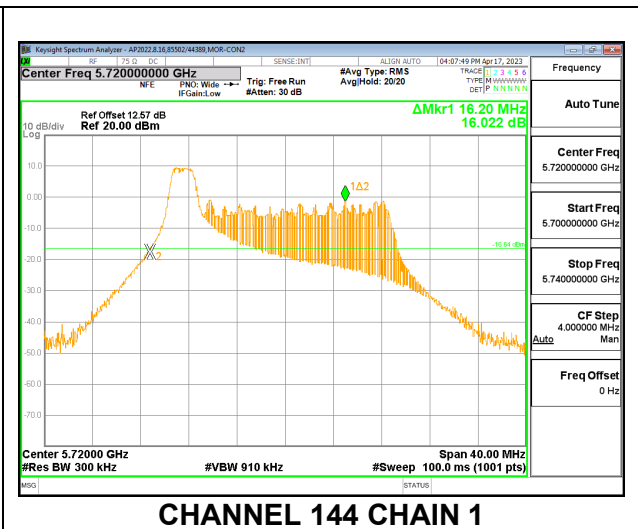

LOW CHANNEL

MID CHANNEL

HIGH CHANNEL

CHANNEL 144

2TX CDD MODE – 52T

Channel	Frequency (MHz)	26 dB Bandwidth	
		Chain 0 (MHz)	Chain 1 (MHz)
Low	5500	21.76	20.72
Mid	5580	19.96	19.08
High	5700	21.16	20.44
144	5720	16.68	16.12