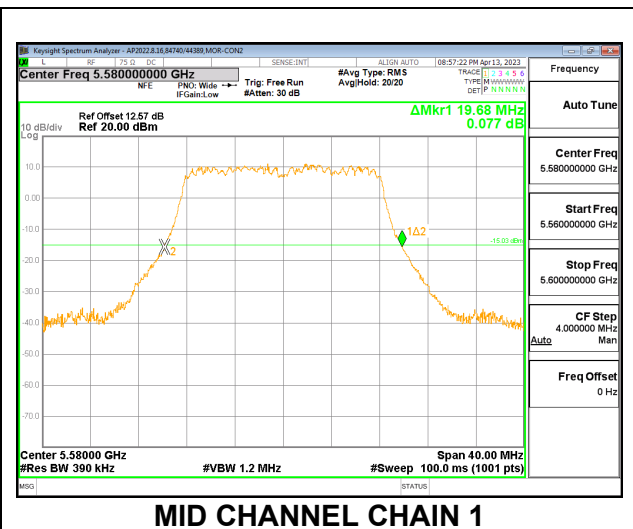

2TX CDD MODE – 2x996T

Channel	Frequency (MHz)	26 dB Bandwidth Antenna 1 (MHz)	26 dB Bandwidth Antenna 2 (MHz)
Mid	5250	168.32	168.32

MID CHANNEL

9.2.17. 802.11a MODE IN THE 5.6 GHz BAND

2TX CDD MODE

Channel	Frequency (MHz)	26 dB Bandwidth	
		Chain 0 (MHz)	Chain 1 (MHz)
Low	5500	19.84	19.60
Mid	5580	19.60	19.68
High	5700	19.88	19.60
144	5720	15.12	14.84

LOW CHANNEL

LOW CHANNEL CHAIN 0

LOW CHANNEL CHAIN 1

MID CHANNEL

MID CHANNEL CHAIN 0

MID CHANNEL CHAIN 1

HIGH CHANNEL

CHANNEL 144

9.2.18. 802.11n HT20 MODE IN THE 5.6 GHz BAND

2TX CDD MODE

Channel	Frequency (MHz)	26 dB Bandwidth	
		Chain 0 (MHz)	Chain 1 (MHz)
Low	5500	20.92	20.80
Mid	5580	20.92	20.72
High	5700	20.88	20.68
144	5720	15.56	15.48