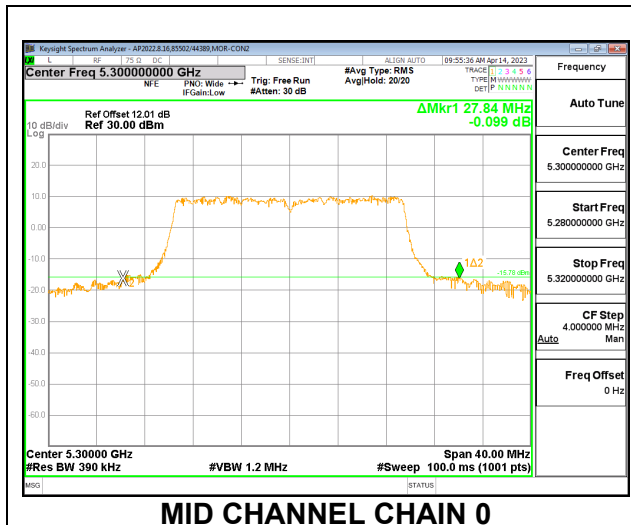

HIGH CHANNEL

2TX CDD MODE – 52T

Channel	Frequency (MHz)	26 dB Bandwidth Chain 0 (MHz)	26 dB Bandwidth Chain 1 (MHz)
Low	5260	21.76	20.68
Mid	5300	19.88	19.04
High	5320	21.16	20.40

LOW CHANNEL

MID CHANNEL

HIGH CHANNEL

2TX CDD MODE – 106T

Channel	Frequency (MHz)	26 dB Bandwidth Chain 0 (MHz)	26 dB Bandwidth Chain 1 (MHz)
Low	5260	22.84	22.32
Mid	5300	23.12	22.24
High	5320	22.24	21.68

LOW CHANNEL

MID CHANNEL

HIGH CHANNEL

2TX CDD MODE – 242T

Channel	Frequency (MHz)	26 dB Bandwidth Chain 0 (MHz)	26 dB Bandwidth Chain 1 (MHz)
Low	5260	35.76	26.12
Mid	5300	27.84	24.36
High	5320	27.96	22.76

LOW CHANNEL

MID CHANNEL

HIGH CHANNEL

9.2.14. 802.11ax HE40 MODE IN THE 5.3 GHz BAND

2TX CDD MODE – 484T

Channel	Frequency (MHz)	26 dB Bandwidth Chain 0 (MHz)	26 dB Bandwidth Chain 1 (MHz)
Low	5270	91.20	71.80
High	5310	50.60	54.50

LOW CHANNEL