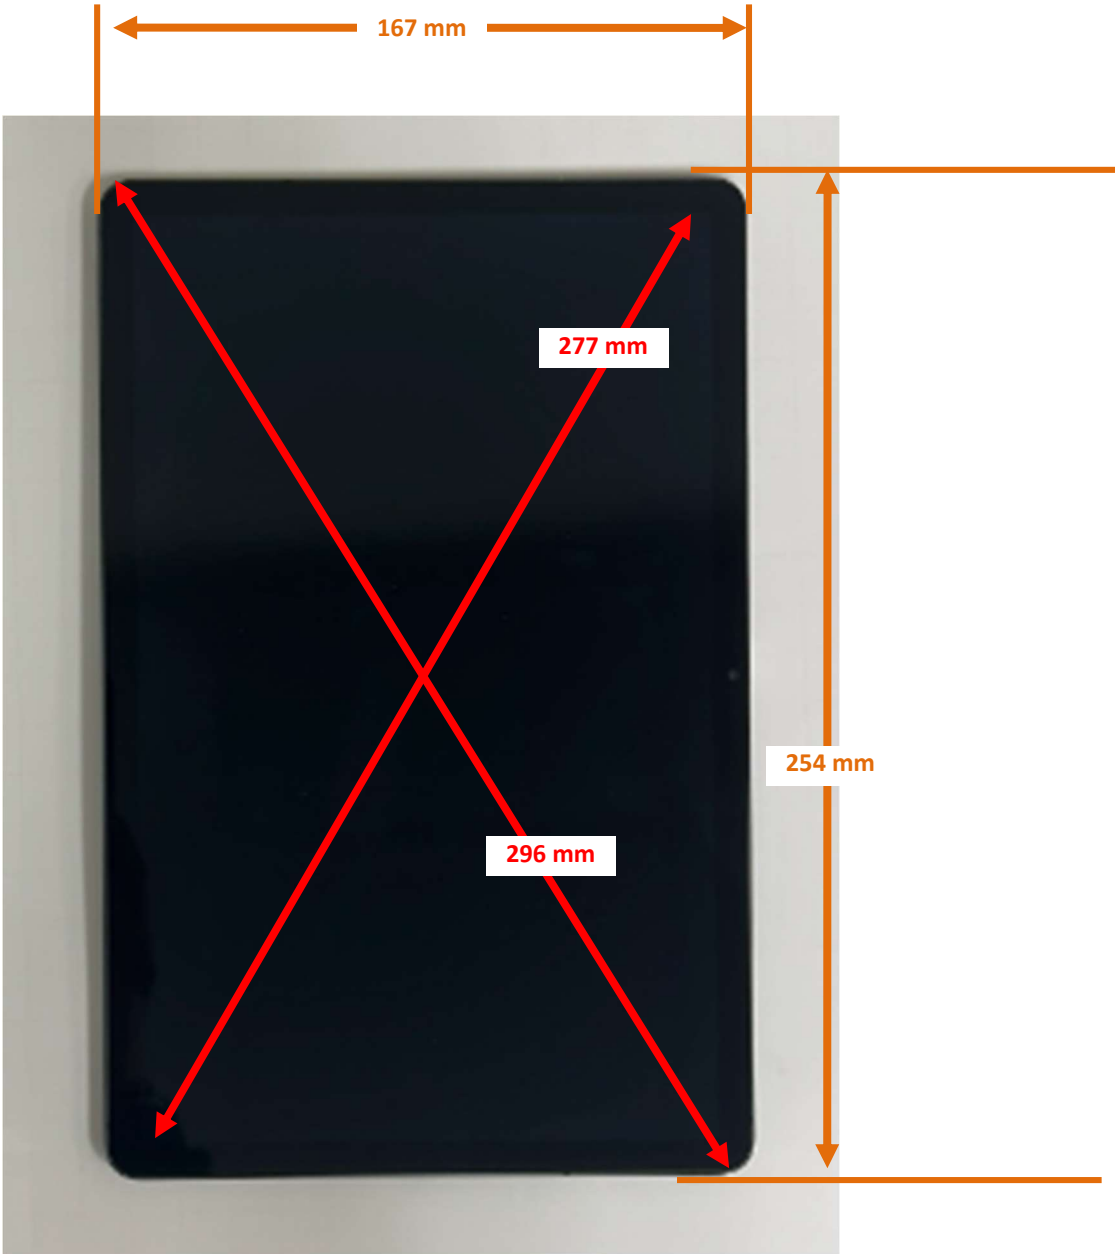

DUT and SAR Set-up Photos

Photograph 1: Overall Dimensions

Photograph 2: Front View of the DUT

Photograph 3: Rear View of the DUT

Setup Photos

Photograph 4: Vertical and Horizontal Reference Lines

Vertical
Center Line

Horizontal
Line

Body-worn Accessory & Hotspot mode Exposure Conditions

Photograph 5: Body & Hotspot, Back, 0 mm, Front View

Photograph 5: Body & Hotspot, Back, 0 mm, Side View

Photograph 7: Body & Hotspot, Back, 7 mm, Front View

Photograph 15: Body & Hotspot, Edge Top, 22 mm, Side View

Photograph 17: Body & Hotspot, Edge Top, 25 mm, Front View

Photograph 17: Body & Hotspot, Edge Top, 25 mm, Side View

Photograph 5: Body & Hotspot, Edge Top, 26 mm, Front View

Photograph 18: Body & Hotspot, Edge Left, 11 mm, Side View

Antenna Dimensions & Separation Distances