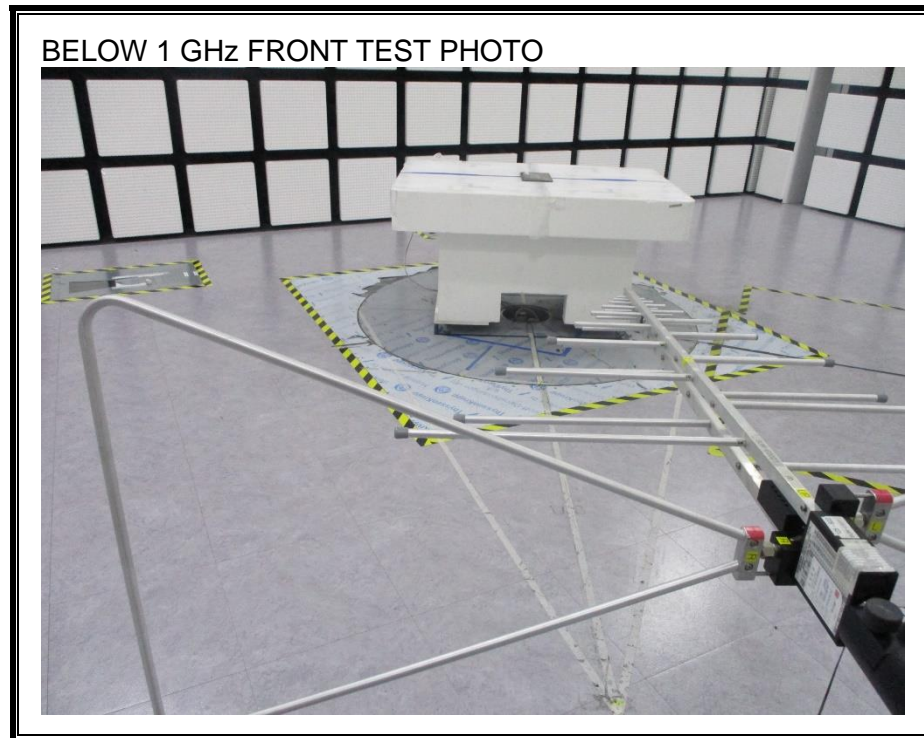

1. Appendix: LICENSED BAND SETUP PHOTOS(Conducted Test)

1) CONDUCTED RF MEASUREMENT SETUP (WWAN)

2) CONDUCTED RF MEASUREMENT SETUP (WWAN Stability)

2. Appendix: LICENSED BAND SETUP PHOTOS(Radiated Test)

1) RADIATED RF MEASUREMENT SETUP (BELOW 1 GHz, include WWAN Receiver mode)

2) RADIATED RF MEASUREMENT SETUP (ABOVE 1 GHz)

3) RADIATED RF MEASUREMENT SETUP (WWAN Receiver mode)

4) **RADIATED RF MEASUREMENT SET-UP (Axis)**

Z AXIS PHOTO

5) AC LINE CONDUCTED MEASUREMENT SETUP

END OF TEST PHOTO