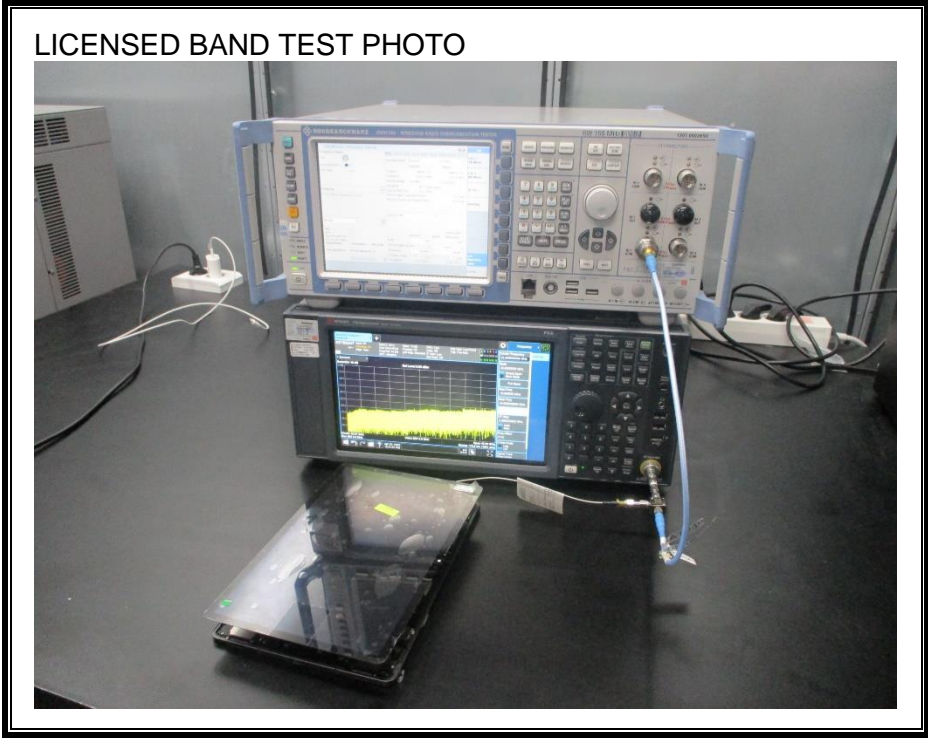

1. Appendix: LICENSED BAND SETUP PHOTOS(Conducted Test)

1) CONDUCTED RF MEASUREMENT SETUP (WWAN)

2) CONDUCTED RF MEASUREMENT SETUP (WWAN Stability)

2. Appendix: LICENSED BAND SETUP PHOTOS(Radiated Test)

1) RADIATED RF MEASUREMENT SETUP (BELOW 1 GHz, include WWAN Receiver mode)

2) RADIATED RF MEASUREMENT SETUP (ABOVE 1 GHz)

3) RADIATED RF MEASUREMENT SETUP (WWAN Receiver mode)

4) **RADIATED RF MEASUREMENT SET-UP (Axis)**

Z AXIS PHOTO

5) AC LINE CONDUCTED MEASUREMENT SETUP

END OF TEST PHOTO