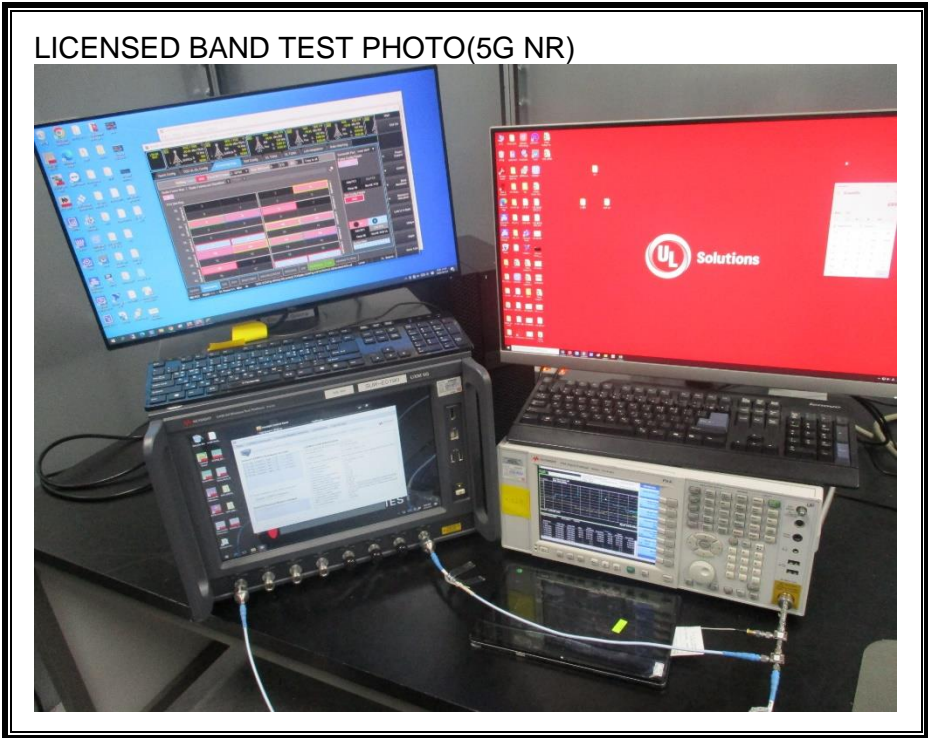

1. Appendix: LICENSED BAND SETUP PHOTOS(Conducted Test)

1) CONDUCTED RF MEASUREMENT SETUP (WWAN)

2) CONDUCTED RF MEASUREMENT SETUP (WWAN Stability)

2. Appendix: LICENSED BAND SETUP PHOTOS(Radiated Test)

1) RADIATED RF MEASUREMENT SETUP (BELOW 1 GHz, include WWAN Receiver mode)

2) RADIATED RF MEASUREMENT SETUP (ABOVE 1 GHz)

3) RADIATED RF MEASUREMENT SETUP (WWAN Receiver mode)

4) **RADIATED RF MEASUREMENT SET-UP (Axis)**

Z AXIS PHOTO

5) AC LINE CONDUCTED MEASUREMENT SETUP

END OF TEST PHOTO