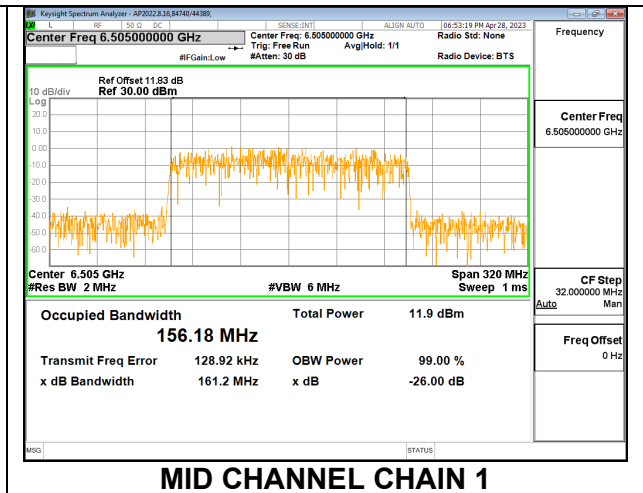

9.4.10. 802.11ax HE160 MODE 2TX IN THE UNII-6 BAND

2TX CHAIN 0 + CHAIN 1 CDD OFDMA MODE: 2x996T

Channel	Frequency (MHz)	99% Bandwidth Chain 0 (MHz)	99% Bandwidth Chain 1 (MHz)
Mid	6505	157.220	156.180

MID