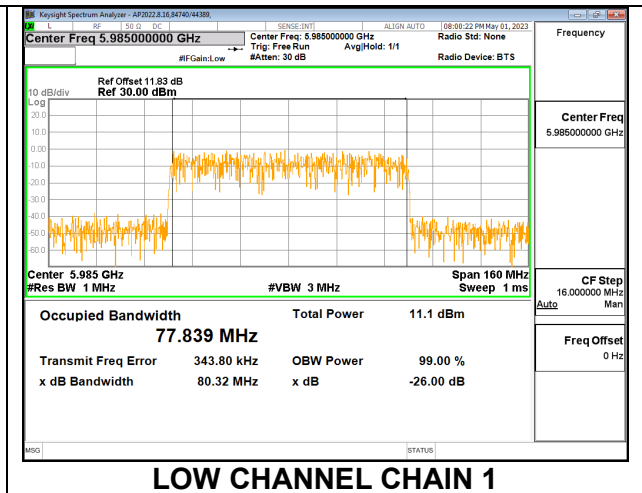

9.4.4. 802.11ax HE80 MODE 2TX IN THE UNII-5 BAND

2TX CHAIN 0 + CHAIN 1 CDD OFDMA MODE: 996T

Channel	Frequency (MHz)	99% Bandwidth Chain 0 (MHz)	99% Bandwidth Chain 1 (MHz)
Low	5985	77.645	77.839
Mid	6145	78.077	77.757
High	6385	77.138	77.847

LOW