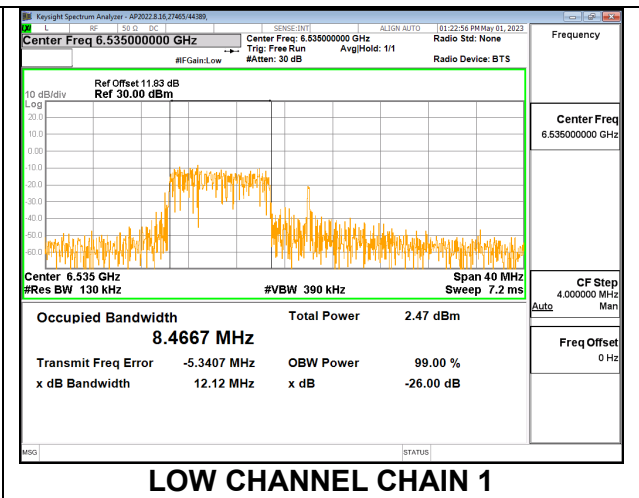

2TX CHAIN 0 + CHAIN 1 CDD OFDMA MODE: 106T

Channel	Frequency (MHz)	99% Bandwidth Chain 0 (MHz)	99% Bandwidth Chain 1 (MHz)
Low	6535	8.3361	8.4667
Mid	6715	8.3759	8.2495
High	6855	8.3691	8.2944

LOW