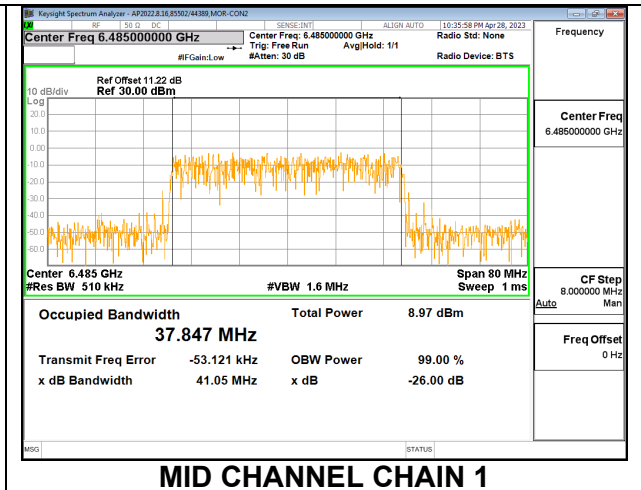

9.4.8. 802.11ax HE40 MODE 2TX IN THE UNII-6 BAND

2TX CHAIN 0 + CHAIN 1 CDD OFDMA MODE: 484T

Channel	Frequency (MHz)	99% Bandwidth Chain 0 (MHz)	99% Bandwidth Chain 1 (MHz)
Low	6445	37.925	37.730
Mid	6485	37.535	37.847
High	6525	37.784	37.595

LOW

MID