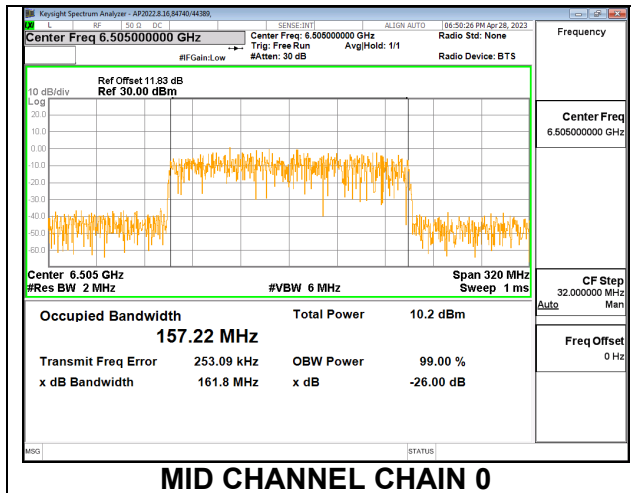

9.4.10. 802.11ax HE160 MODE 2TX IN THE UNII-6 BAND

2TX CHAIN 0 + CHAIN 1 CDD OFDMA MODE: 2x996T

Channel	Frequency (MHz)	99% Bandwidth Chain 0 (MHz)	99% Bandwidth Chain 1 (MHz)
Mid	6505	157.220	156.180

MID