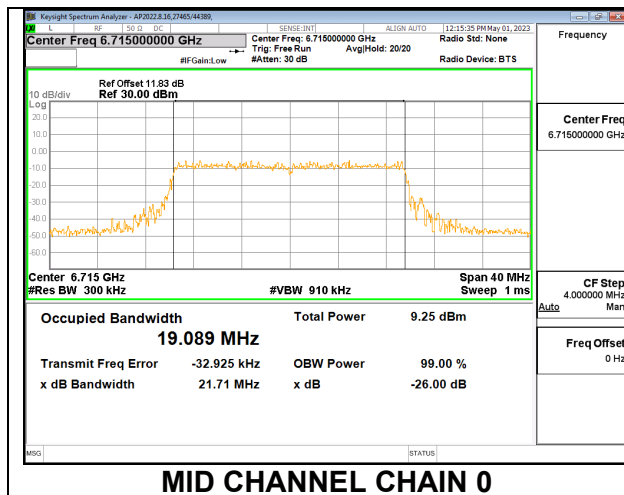

2TX CHAIN 0 + CHAIN 1 CDD OFDMA MODE: 242T

Channel	Frequency (MHz)	99% Bandwidth Chain 0 (MHz)	99% Bandwidth Chain 1 (MHz)
Low	6535	19.070	19.056
Mid	6715	19.089	19.062
High	6855	19.062	19.030

LOW

MID