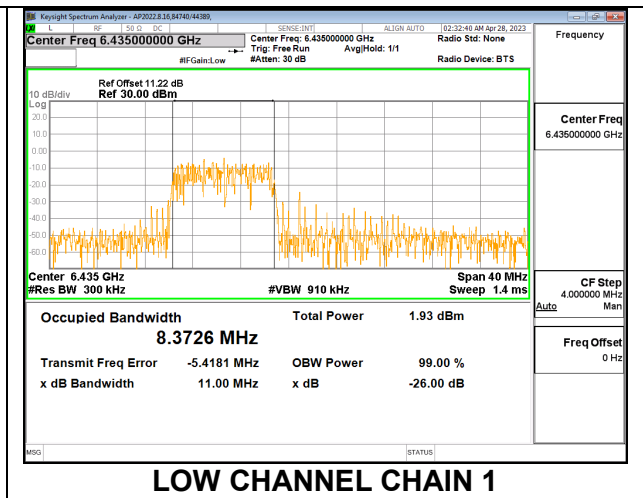

2TX CHAIN 0 + CHAIN 1 CDD OFDMA MODE: 106T

Channel	Frequency (MHz)	99% Bandwidth Chain 0 (MHz)	99% Bandwidth Chain 1 (MHz)
Low	6435	8.4949	8.3726
Mid	6475	8.2413	8.4301
High	6515	8.3576	8.3884

LOW