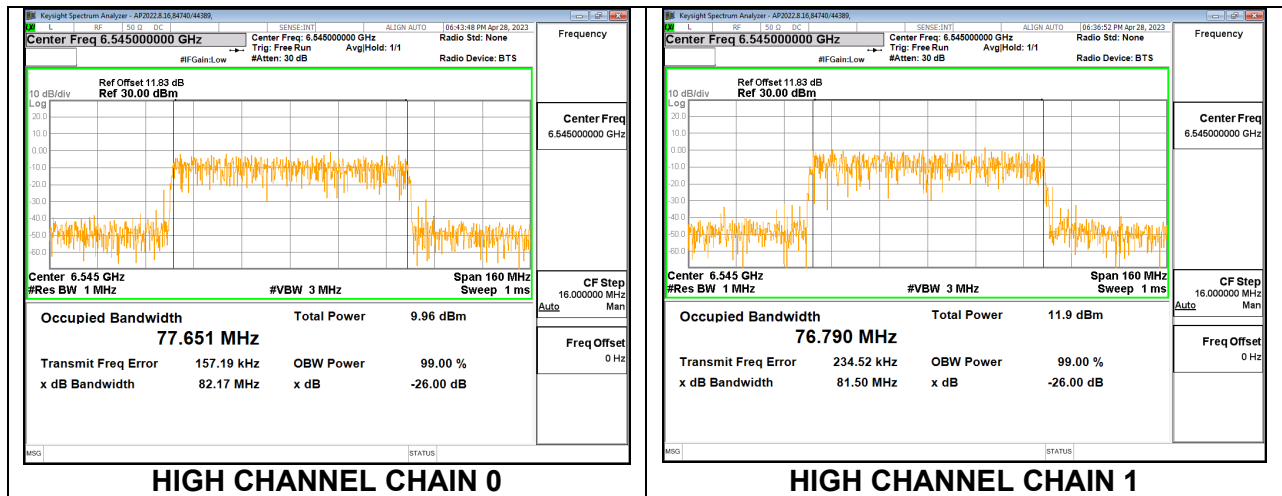

9.4.9. 802.11ax HE80 MODE 2TX IN THE UNII-6 BAND

2TX CHAIN 0 + CHAIN 1 CDD OFDMA MODE: 996T

Channel	Frequency (MHz)	99% Bandwidth Chain 0 (MHz)	99% Bandwidth Chain 1 (MHz)
Low	6465	77.904	74.453
High	6545	77.651	76.790

MID

HIGH