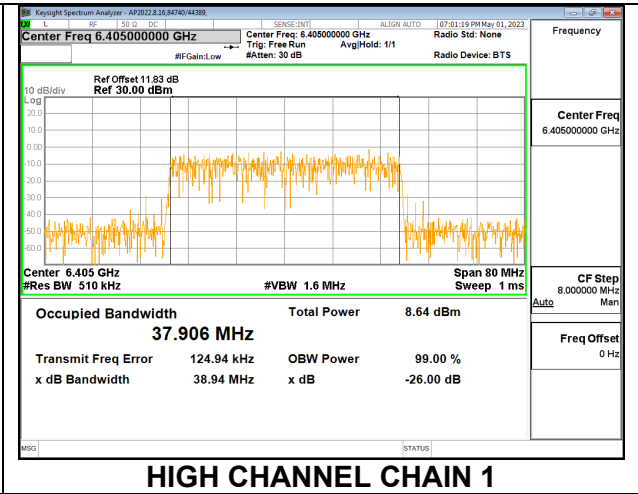

LOW

MID

HIGH

9.4.4. 802.11ax HE80 MODE 2TX IN THE UNII-5 BAND

2TX CHAIN 0 + CHAIN 1 CDD OFDMA MODE: 996T

Channel	Frequency (MHz)	99% Bandwidth Chain 0 (MHz)	99% Bandwidth Chain 1 (MHz)
Low	5985	77.645	77.839
Mid	6145	78.077	77.757
High	6385	77.138	77.847