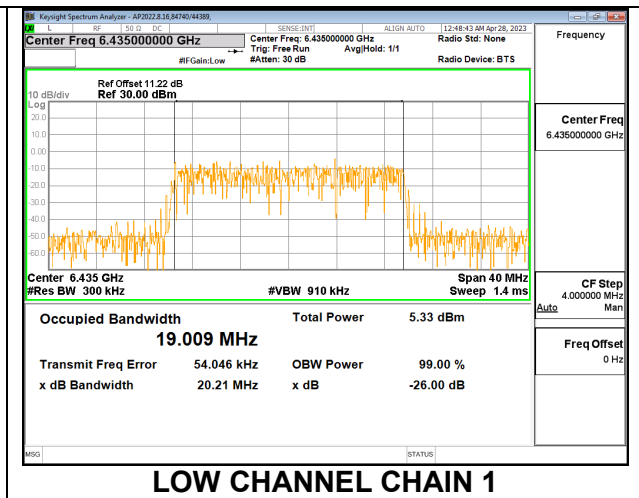

2TX CHAIN 0 + CHAIN 1 CDD OFDMA MODE: 242T

Channel	Frequency (MHz)	99% Bandwidth Chain 0 (MHz)	99% Bandwidth Chain 1 (MHz)
Low	6435	18.912	19.009
Mid	6475	18.858	18.984
High	6515	19.043	19.046

LOW