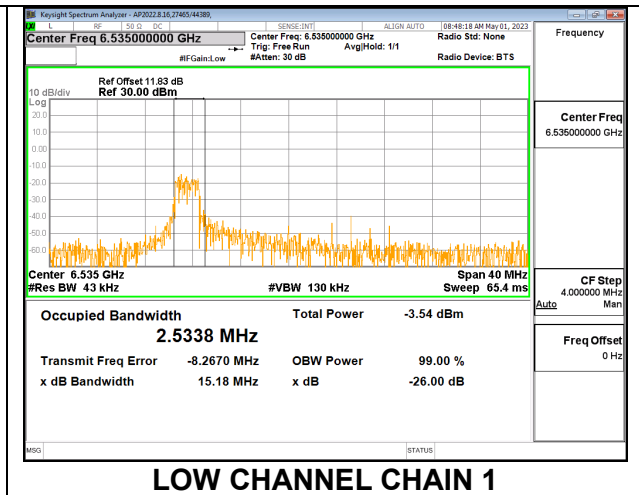

9.4.12. 802.11ax HE20 MODE 2TX IN THE UNII-7 BAND

2TX CHAIN 0 + CHAIN 1 CDD OFDMA MODE: 26T

Channel	Frequency (MHz)	99% Bandwidth Chain 0 (MHz)	99% Bandwidth Chain 1 (MHz)
Low	6535	2.5412	2.5338
Mid	6715	3.0049	2.9587
High	6855	3.3402	2.6111

LOW