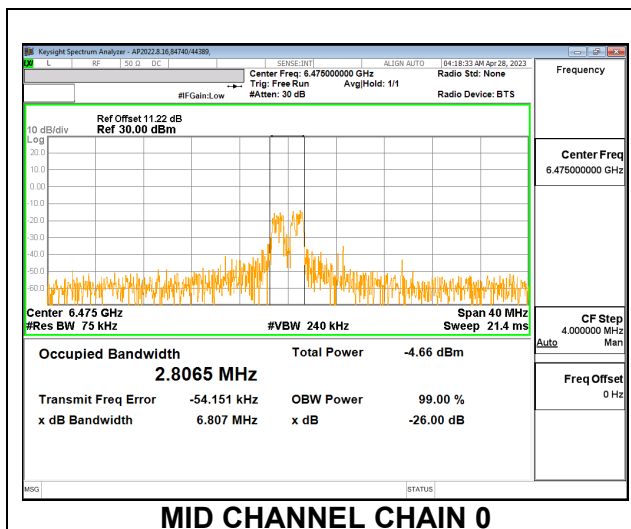

9.4.7. 802.11ax HE20 MODE 2TX IN THE UNII-6 BAND

2TX CHAIN 0 + CHAIN 1 CDD OFDMA MODE: 26T

Channel	Frequency (MHz)	99% Bandwidth Chain 0 (MHz)	99% Bandwidth Chain 1 (MHz)
Low	6435	3.1473	3.1343
Mid	6475	2.8065	2.7227
High	6515	3.1990	2.7481

LOW

MID