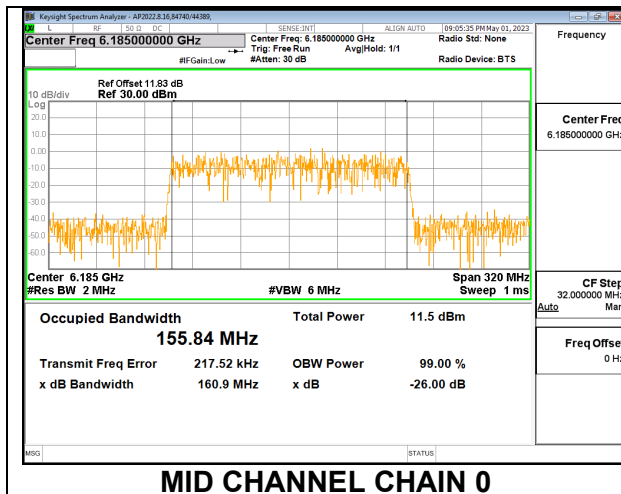

9.4.5. 802.11ax HE160 MODE 2TX IN THE UNII-5 BAND

2TX CHAIN 0 + CHAIN 1 CDD OFDMA MODE: 2x 996T

Channel	Frequency (MHz)	99% Bandwidth Chain 0 (MHz)	99% Bandwidth Chain 1 (MHz)
Low	6025	155.06	155.55
Mid	6185	155.84	156.13
High	6345	155.24	154.94

LOW

MID