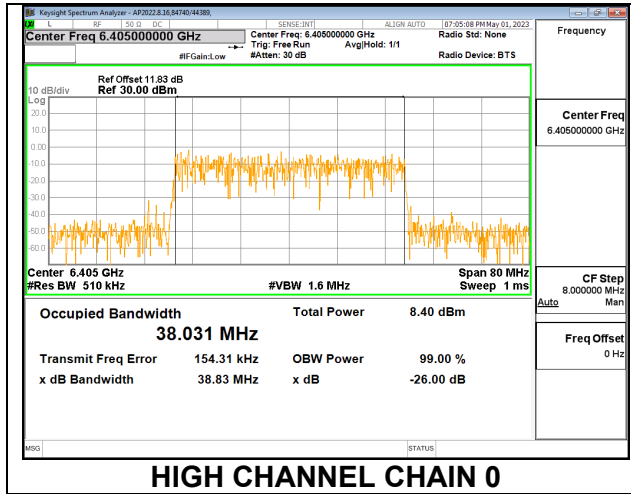

LOW

MID

HIGH

9.4.4. 802.11ax HE80 MODE 2TX IN THE UNII-5 BAND

2TX CHAIN 0 + CHAIN 1 CDD OFDMA MODE: 996T

Channel	Frequency (MHz)	99% Bandwidth Chain 0 (MHz)	99% Bandwidth Chain 1 (MHz)
Low	5985	77.645	77.839
Mid	6145	78.077	77.757
High	6385	77.138	77.847