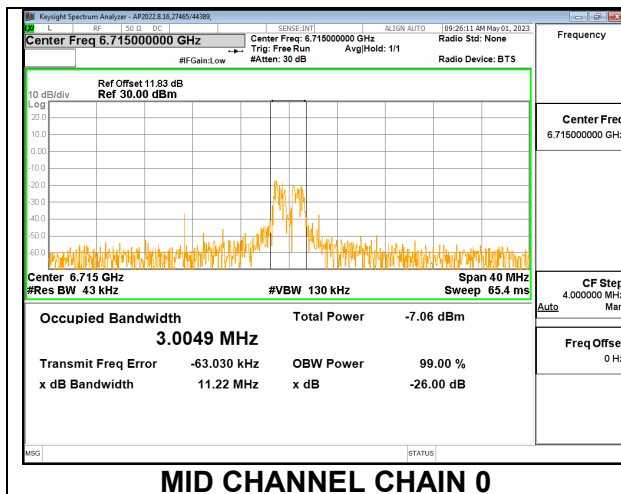

9.4.12. 802.11ax HE20 MODE 2TX IN THE UNII-7 BAND

2TX CHAIN 0 + CHAIN 1 CDD OFDMA MODE: 26T

Channel	Frequency (MHz)	99% Bandwidth Chain 0 (MHz)	99% Bandwidth Chain 1 (MHz)
Low	6535	2.5412	2.5338
Mid	6715	3.0049	2.9587
High	6855	3.3402	2.6111

LOW

MID