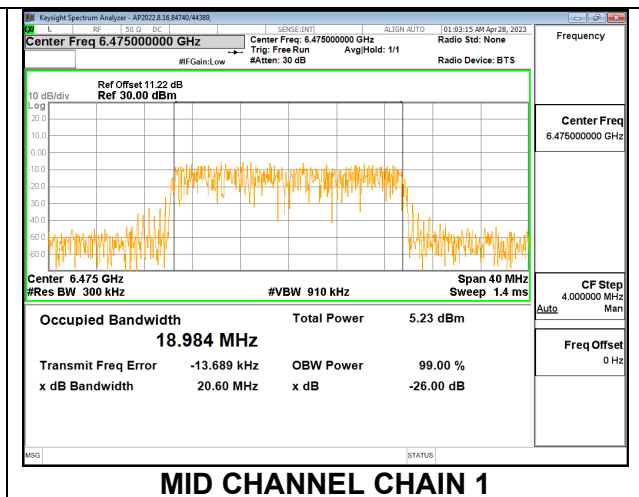

2TX CHAIN 0 + CHAIN 1 CDD OFDMA MODE: 242T

Channel	Frequency (MHz)	99% Bandwidth Chain 0 (MHz)	99% Bandwidth Chain 1 (MHz)
Low	6435	18.912	19.009
Mid	6475	18.858	18.984
High	6515	19.043	19.046

LOW

MID