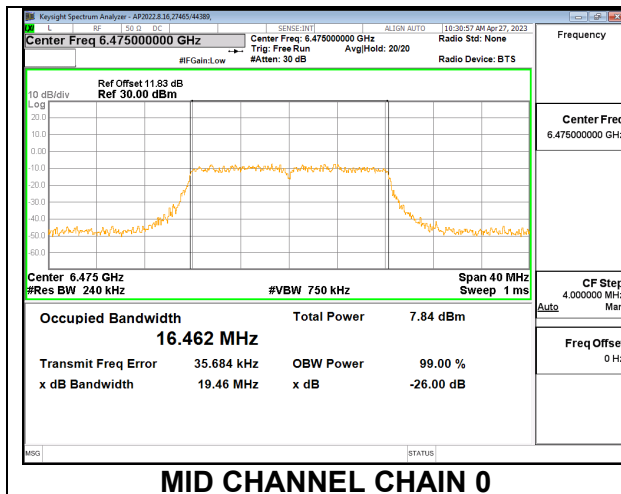

9.4.6. 802.11a MODE 2TX IN THE UNII-6 BAND

2TX CHAIN 0 + CHAIN 1 CDD OFDMA MODE

Channel	Frequency (MHz)	99% Bandwidth Chain 0 (MHz)	99% Bandwidth Chain 1 (MHz)
Low	6435	16.474	16.419
Mid	6475	16.462	16.414
High	6515	16.471	16.389

LOW

MID