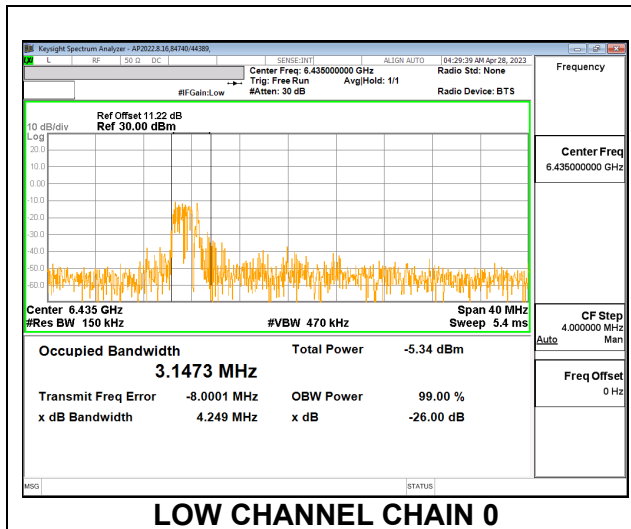

9.4.7. 802.11ax HE20 MODE 2TX IN THE UNII-6 BAND

2TX CHAIN 0 + CHAIN 1 CDD OFDMA MODE: 26T

Channel	Frequency (MHz)	99% Bandwidth Chain 0 (MHz)	99% Bandwidth Chain 1 (MHz)
Low	6435	3.1473	3.1343
Mid	6475	2.8065	2.7227
High	6515	3.1990	2.7481

LOW