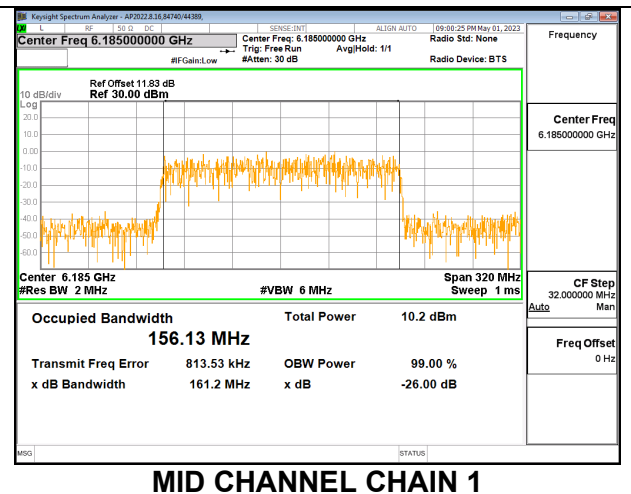

9.4.5. 802.11ax HE160 MODE 2TX IN THE UNII-5 BAND

2TX CHAIN 0 + CHAIN 1 CDD OFDMA MODE: 2x 996T

Channel	Frequency (MHz)	99% Bandwidth Chain 0 (MHz)	99% Bandwidth Chain 1 (MHz)
Low	6025	155.06	155.55
Mid	6185	155.84	156.13
High	6345	155.24	154.94

LOW

MID