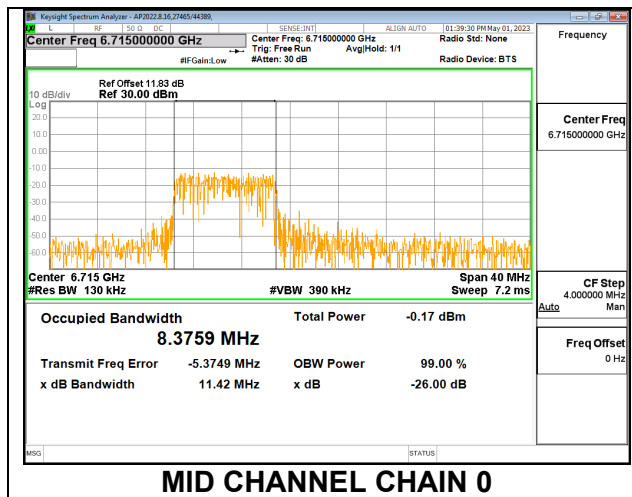

2TX CHAIN 0 + CHAIN 1 CDD OFDMA MODE: 106T

Channel	Frequency (MHz)	99% Bandwidth Chain 0 (MHz)	99% Bandwidth Chain 1 (MHz)
Low	6535	8.3361	8.4667
Mid	6715	8.3759	8.2495
High	6855	8.3691	8.2944

LOW

MID