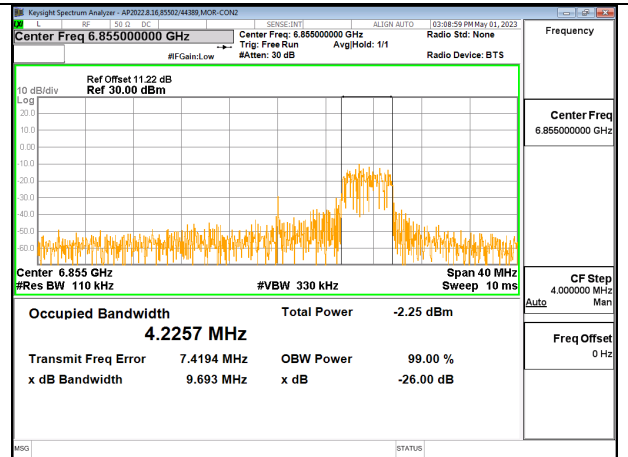

LOW

MID

HIGH

HIGH CHANNEL CHAIN 0

HIGH CHANNEL CHAIN 1

2TX CHAIN 0 + CHAIN 1 CDD OFDMA MODE: 106T

Channel	Frequency (MHz)	99% Bandwidth Chain 0 (MHz)	99% Bandwidth Chain 1 (MHz)
Low	6535	8.3361	8.4667
Mid	6715	8.3759	8.2495
High	6855	8.3691	8.2944