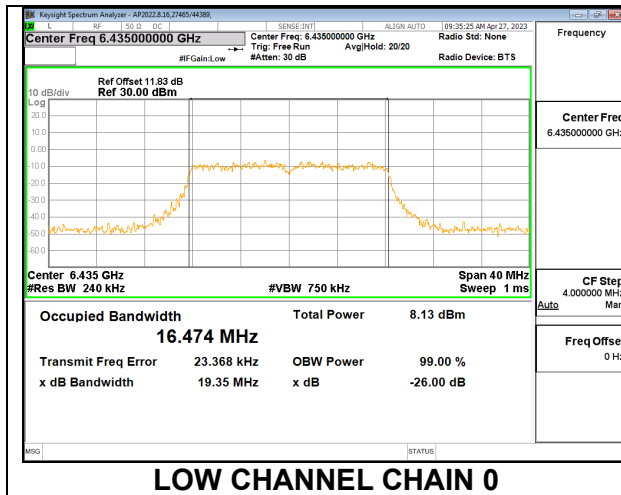

9.4.6. 802.11a MODE 2TX IN THE UNII-6 BAND

2TX CHAIN 0 + CHAIN 1 CDD OFDMA MODE

Channel	Frequency (MHz)	99% Bandwidth Chain 0 (MHz)	99% Bandwidth Chain 1 (MHz)
Low	6435	16.474	16.419
Mid	6475	16.462	16.414
High	6515	16.471	16.389

LOW