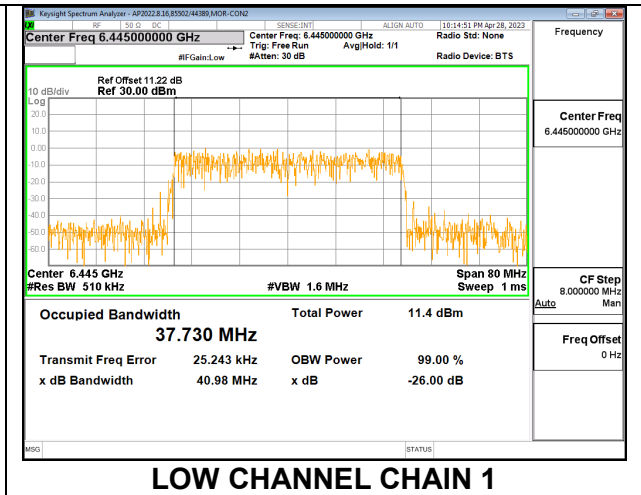

9.4.8. 802.11ax HE40 MODE 2TX IN THE UNII-6 BAND

2TX CHAIN 0 + CHAIN 1 CDD OFDMA MODE: 484T

Channel	Frequency (MHz)	99% Bandwidth Chain 0 (MHz)	99% Bandwidth Chain 1 (MHz)
Low	6445	37.925	37.730
Mid	6485	37.535	37.847
High	6525	37.784	37.595

LOW