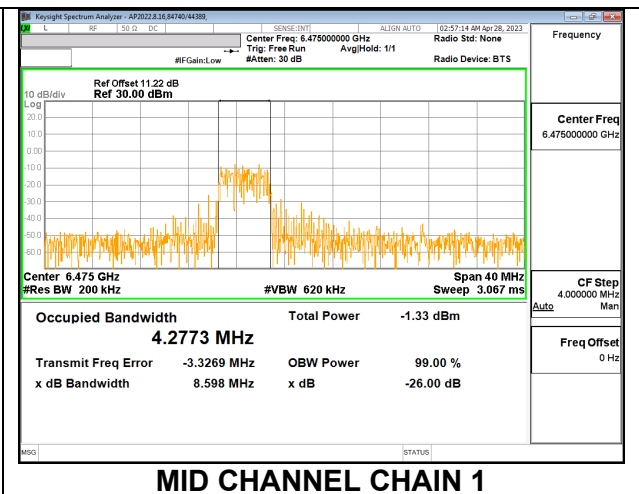

2TX CHAIN 0 + CHAIN 1 CDD OFDMA MODE: 52T

Channel	Frequency (MHz)	99% Bandwidth Chain 0 (MHz)	99% Bandwidth Chain 1 (MHz)
Low	6435	4.1544	4.3352
Mid	6475	4.1558	4.2773
High	6515	4.2304	4.1759

LOW

MID