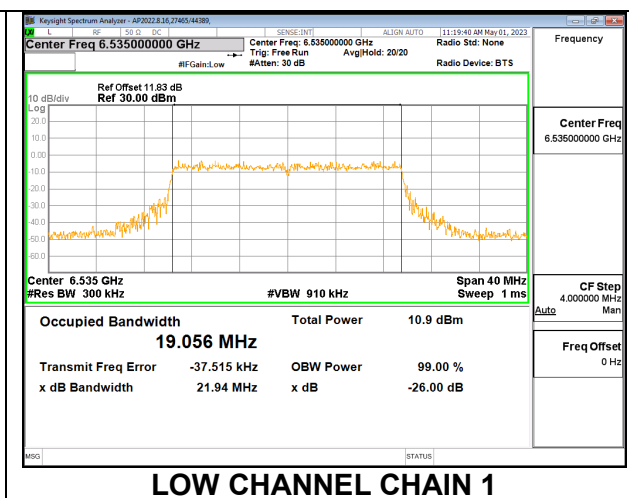

2TX CHAIN 0 + CHAIN 1 CDD OFDMA MODE: 242T

Channel	Frequency (MHz)	99% Bandwidth Chain 0 (MHz)	99% Bandwidth Chain 1 (MHz)
Low	6535	19.070	19.056
Mid	6715	19.089	19.062
High	6855	19.062	19.030

LOW