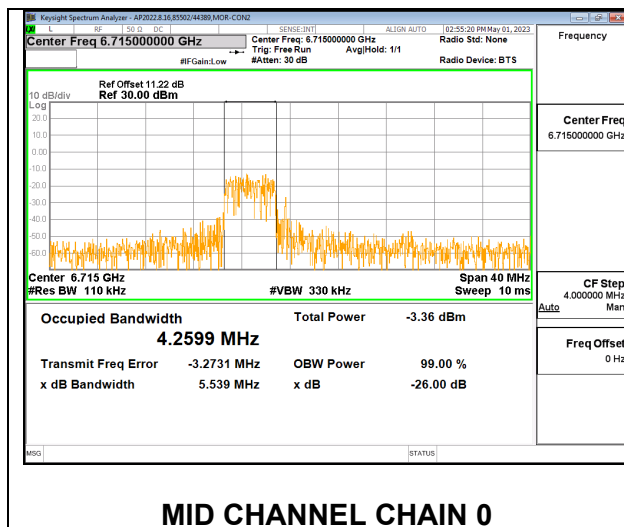

2TX CHAIN 0 + CHAIN 1 CDD OFDMA MODE: 52T

Channel	Frequency (MHz)	99% Bandwidth Chain 0 (MHz)	99% Bandwidth Chain 1 (MHz)
Low	6535	4.3593	4.1788
Mid	6715	4.2599	4.1215
High	6855	4.1003	4.2257

LOW

MID