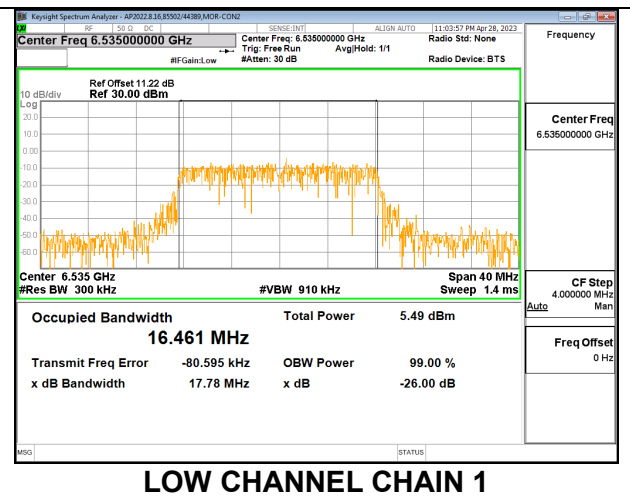

9.4.11. 802.11a MODE 2TX IN THE UNII-7 BAND

2TX CHAIN 0 + CHAIN 1 CDD OFDMA MODE

Channel	Frequency (MHz)	99% Bandwidth Chain 0 (MHz)	99% Bandwidth Chain 1 (MHz)
Low	6535	16.459	16.461
Mid	6715	16.473	16.415
High	6855	16.395	16.386

LOW