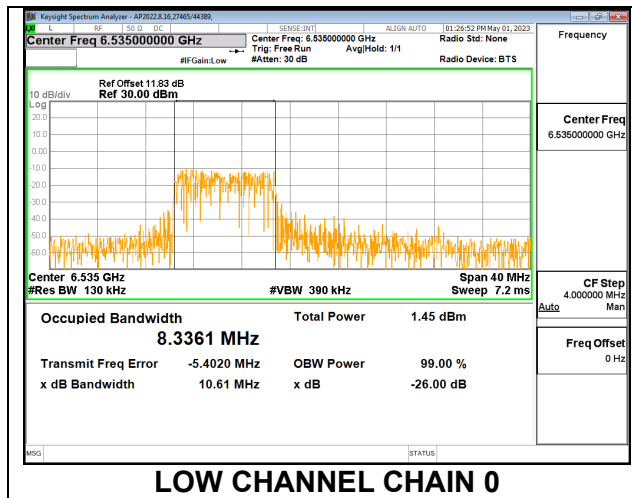

2TX CHAIN 0 + CHAIN 1 CDD OFDMA MODE: 106T

Channel	Frequency (MHz)	99% Bandwidth Chain 0 (MHz)	99% Bandwidth Chain 1 (MHz)
Low	6535	8.3361	8.4667
Mid	6715	8.3759	8.2495
High	6855	8.3691	8.2944

LOW