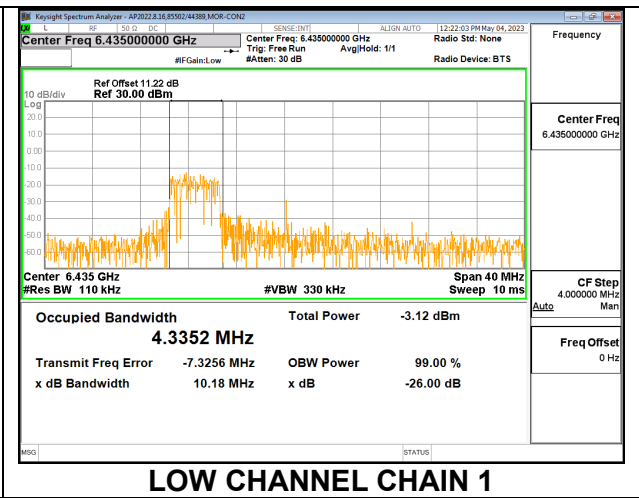

2TX CHAIN 0 + CHAIN 1 CDD OFDMA MODE: 52T

Channel	Frequency (MHz)	99% Bandwidth Chain 0 (MHz)	99% Bandwidth Chain 1 (MHz)
Low	6435	4.1544	4.3352
Mid	6475	4.1558	4.2773
High	6515	4.2304	4.1759

LOW