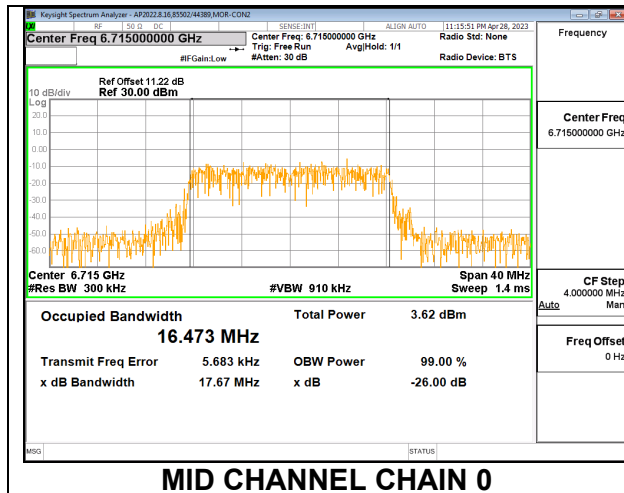

9.4.11. 802.11a MODE 2TX IN THE UNII-7 BAND

2TX CHAIN 0 + CHAIN 1 CDD OFDMA MODE

Channel	Frequency (MHz)	99% Bandwidth Chain 0 (MHz)	99% Bandwidth Chain 1 (MHz)
Low	6535	16.459	16.461
Mid	6715	16.473	16.415
High	6855	16.395	16.386

LOW

MID