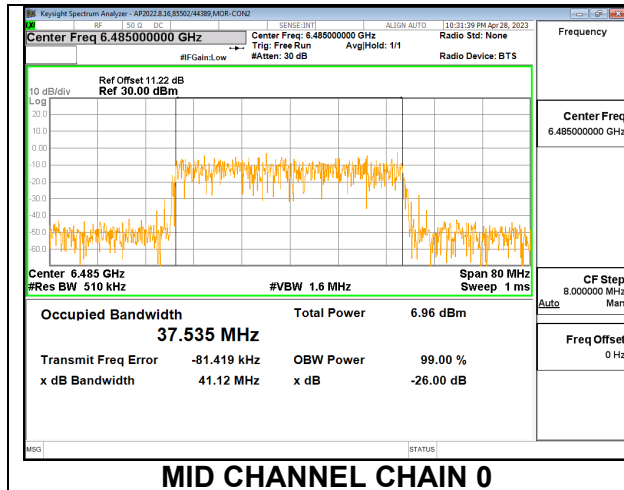

9.4.8. 802.11ax HE40 MODE 2TX IN THE UNII-6 BAND

2TX CHAIN 0 + CHAIN 1 CDD OFDMA MODE: 484T

Channel	Frequency (MHz)	99% Bandwidth Chain 0 (MHz)	99% Bandwidth Chain 1 (MHz)
Low	6445	37.925	37.730
Mid	6485	37.535	37.847
High	6525	37.784	37.595

LOW

MID