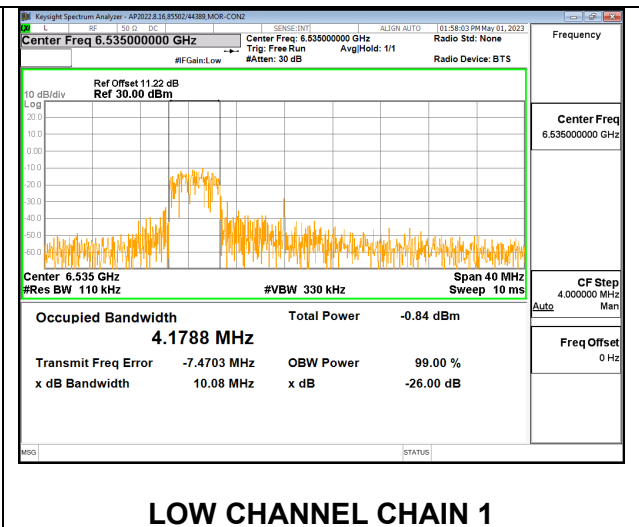

2TX CHAIN 0 + CHAIN 1 CDD OFDMA MODE: 52T

Channel	Frequency (MHz)	99% Bandwidth Chain 0 (MHz)	99% Bandwidth Chain 1 (MHz)
Low	6535	4.3593	4.1788
Mid	6715	4.2599	4.1215
High	6855	4.1003	4.2257

LOW