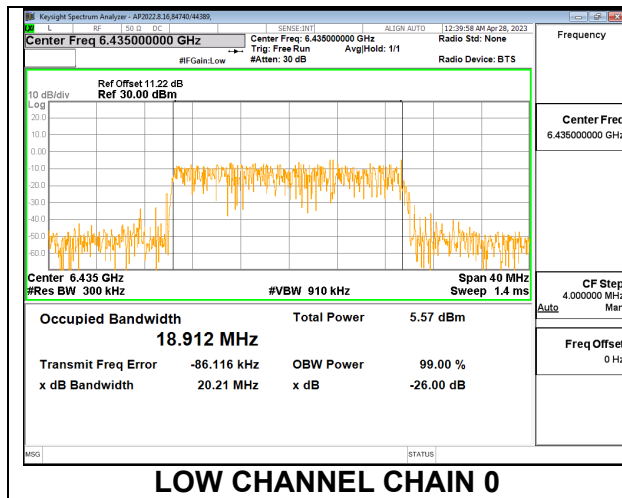

2TX CHAIN 0 + CHAIN 1 CDD OFDMA MODE: 242T

Channel	Frequency (MHz)	99% Bandwidth Chain 0 (MHz)	99% Bandwidth Chain 1 (MHz)
Low	6435	18.912	19.009
Mid	6475	18.858	18.984
High	6515	19.043	19.046

LOW