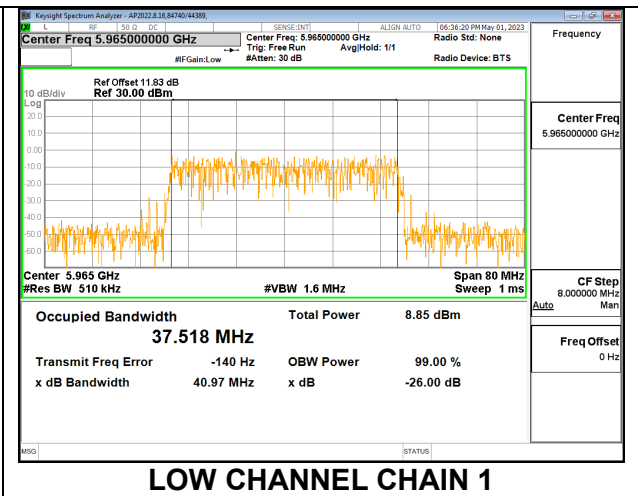

LOW

MID

HIGH

9.4.4. 802.11ax HE80 MODE 2TX IN THE UNII-5 BAND

2TX CHAIN 0 + CHAIN 1 CDD OFDMA MODE: 996T

Channel	Frequency (MHz)	99% Bandwidth Chain 0 (MHz)	99% Bandwidth Chain 1 (MHz)
Low	5985	77.645	77.839
Mid	6145	78.077	77.757
High	6385	77.138	77.847