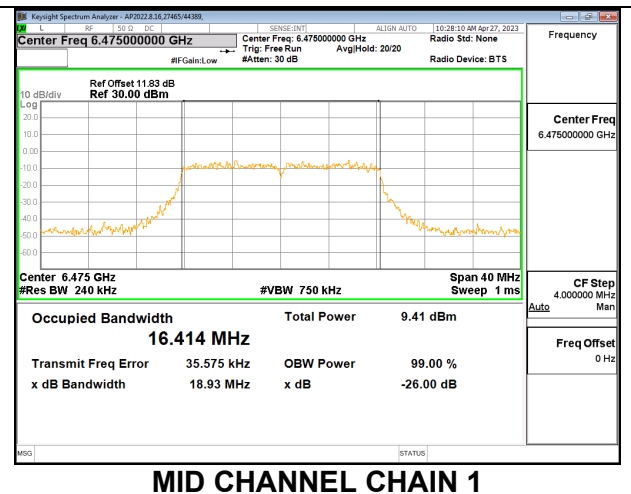

9.4.6. 802.11a MODE 2TX IN THE UNII-6 BAND

2TX CHAIN 0 + CHAIN 1 CDD OFDMA MODE

Channel	Frequency (MHz)	99% Bandwidth Chain 0 (MHz)	99% Bandwidth Chain 1 (MHz)
Low	6435	16.474	16.419
Mid	6475	16.462	16.414
High	6515	16.471	16.389

LOW

MID