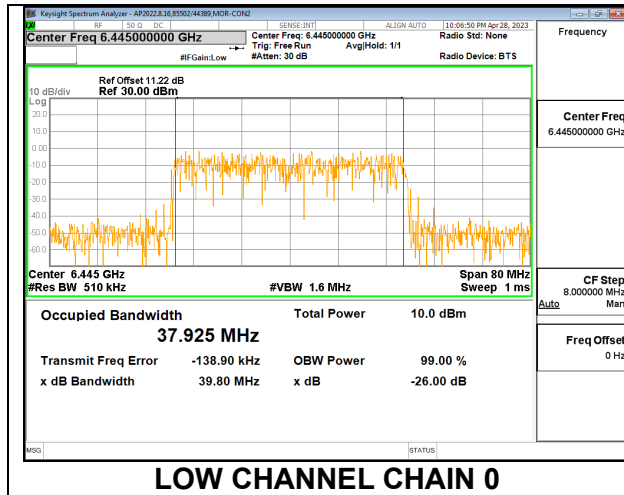

9.4.8. 802.11ax HE40 MODE 2TX IN THE UNII-6 BAND

2TX CHAIN 0 + CHAIN 1 CDD OFDMA MODE: 484T

Channel	Frequency (MHz)	99% Bandwidth Chain 0 (MHz)	99% Bandwidth Chain 1 (MHz)
Low	6445	37.925	37.730
Mid	6485	37.535	37.847
High	6525	37.784	37.595

LOW