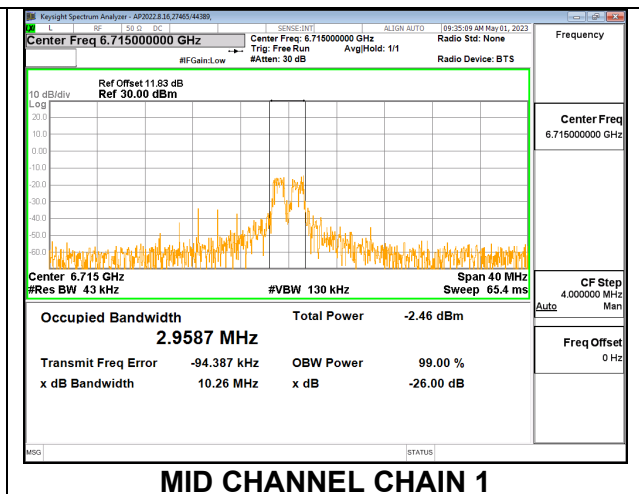

9.4.12. 802.11ax HE20 MODE 2TX IN THE UNII-7 BAND

2TX CHAIN 0 + CHAIN 1 CDD OFDMA MODE: 26T

Channel	Frequency (MHz)	99% Bandwidth Chain 0 (MHz)	99% Bandwidth Chain 1 (MHz)
Low	6535	2.5412	2.5338
Mid	6715	3.0049	2.9587
High	6855	3.3402	2.6111

LOW

MID