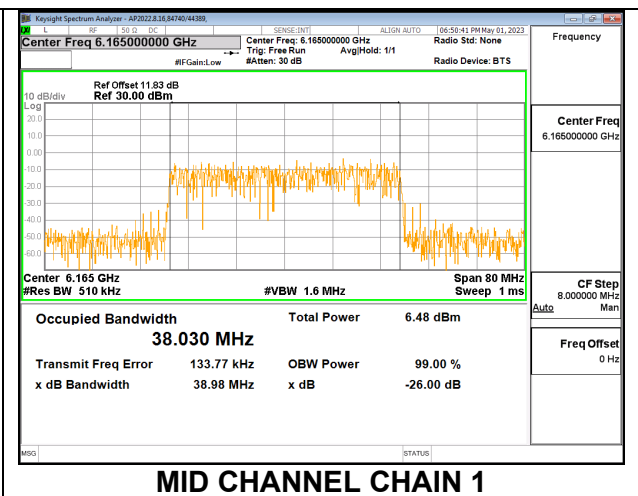

LOW

MID

HIGH

9.4.4. 802.11ax HE80 MODE 2TX IN THE UNII-5 BAND

2TX CHAIN 0 + CHAIN 1 CDD OFDMA MODE: 996T

Channel	Frequency (MHz)	99% Bandwidth Chain 0 (MHz)	99% Bandwidth Chain 1 (MHz)
Low	5985	77.645	77.839
Mid	6145	78.077	77.757
High	6385	77.138	77.847