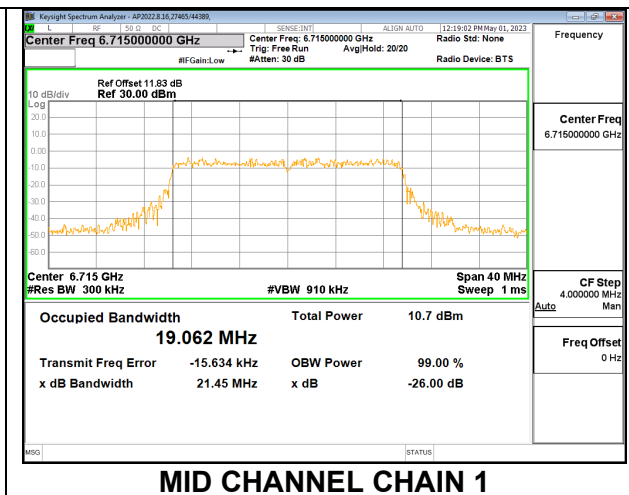

2TX CHAIN 0 + CHAIN 1 CDD OFDMA MODE: 242T

Channel	Frequency (MHz)	99% Bandwidth Chain 0 (MHz)	99% Bandwidth Chain 1 (MHz)
Low	6535	19.070	19.056
Mid	6715	19.089	19.062
High	6855	19.062	19.030

LOW

MID