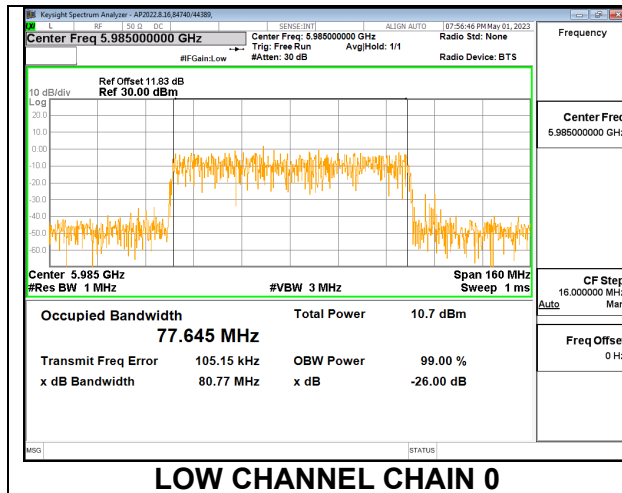

LOW

MID

HIGH

9.4.4. 802.11ax HE80 MODE 2TX IN THE UNII-5 BAND

2TX CHAIN 0 + CHAIN 1 CDD OFDMA MODE: 996T

Channel	Frequency (MHz)	99% Bandwidth Chain 0 (MHz)	99% Bandwidth Chain 1 (MHz)
Low	5985	77.645	77.839
Mid	6145	78.077	77.757
High	6385	77.138	77.847

LOW

MID

HIGH

9.4.5. 802.11ax HE160 MODE 2TX IN THE UNII-5 BAND

2TX CHAIN 0 + CHAIN 1 CDD OFDMA MODE: 2x 996T

Channel	Frequency (MHz)	99% Bandwidth Chain 0 (MHz)	99% Bandwidth Chain 1 (MHz)
Low	6025	155.06	155.55
Mid	6185	155.84	156.13
High	6345	155.24	154.94