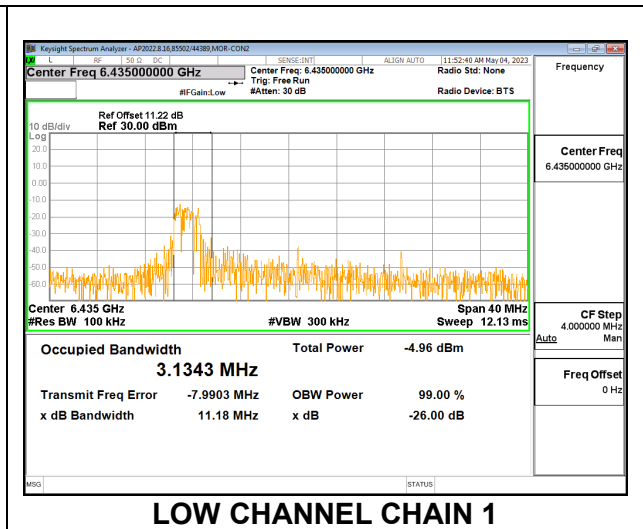

9.4.7. 802.11ax HE20 MODE 2TX IN THE UNII-6 BAND

2TX CHAIN 0 + CHAIN 1 CDD OFDMA MODE: 26T

Channel	Frequency (MHz)	99% Bandwidth Chain 0 (MHz)	99% Bandwidth Chain 1 (MHz)
Low	6435	3.1473	3.1343
Mid	6475	2.8065	2.7227
High	6515	3.1990	2.7481

LOW