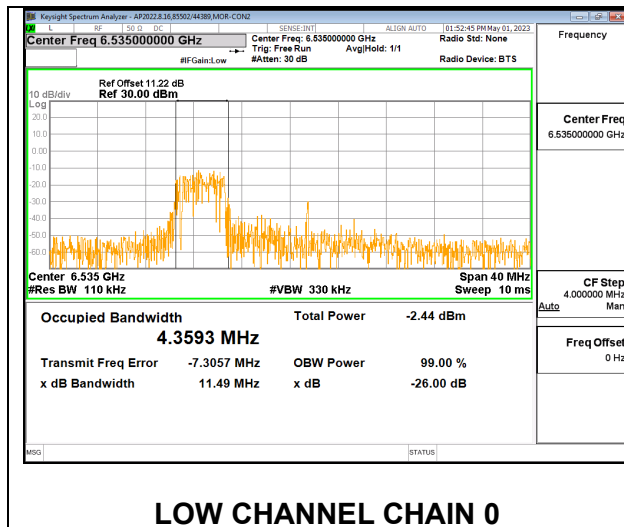

2TX CHAIN 0 + CHAIN 1 CDD OFDMA MODE: 52T

Channel	Frequency (MHz)	99% Bandwidth Chain 0 (MHz)	99% Bandwidth Chain 1 (MHz)
Low	6535	4.3593	4.1788
Mid	6715	4.2599	4.1215
High	6855	4.1003	4.2257

LOW