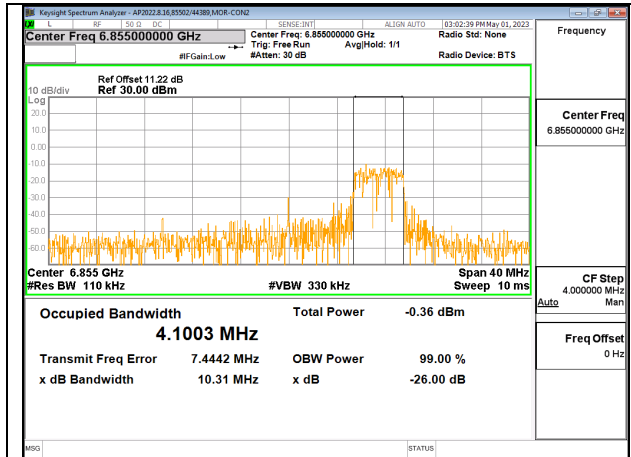

HIGH

HIGH CHANNEL CHAIN 0