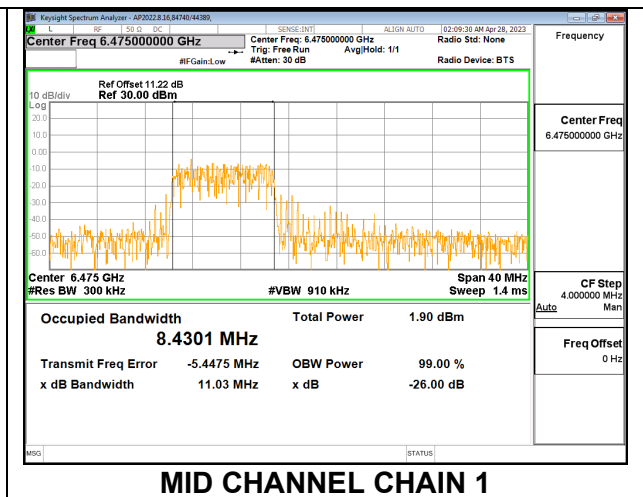

2TX CHAIN 0 + CHAIN 1 CDD OFDMA MODE: 106T

Channel	Frequency (MHz)	99% Bandwidth Chain 0 (MHz)	99% Bandwidth Chain 1 (MHz)
Low	6435	8.4949	8.3726
Mid	6475	8.2413	8.4301
High	6515	8.3576	8.3884

LOW

MID