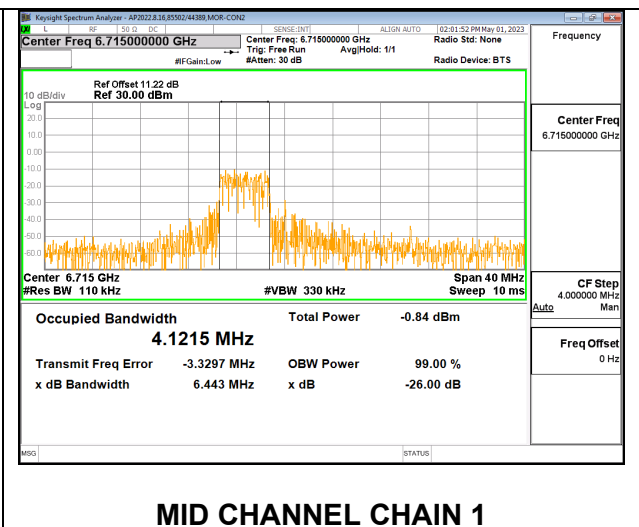

2TX CHAIN 0 + CHAIN 1 CDD OFDMA MODE: 52T

Channel	Frequency (MHz)	99% Bandwidth Chain 0 (MHz)	99% Bandwidth Chain 1 (MHz)
Low	6535	4.3593	4.1788
Mid	6715	4.2599	4.1215
High	6855	4.1003	4.2257

LOW

MID