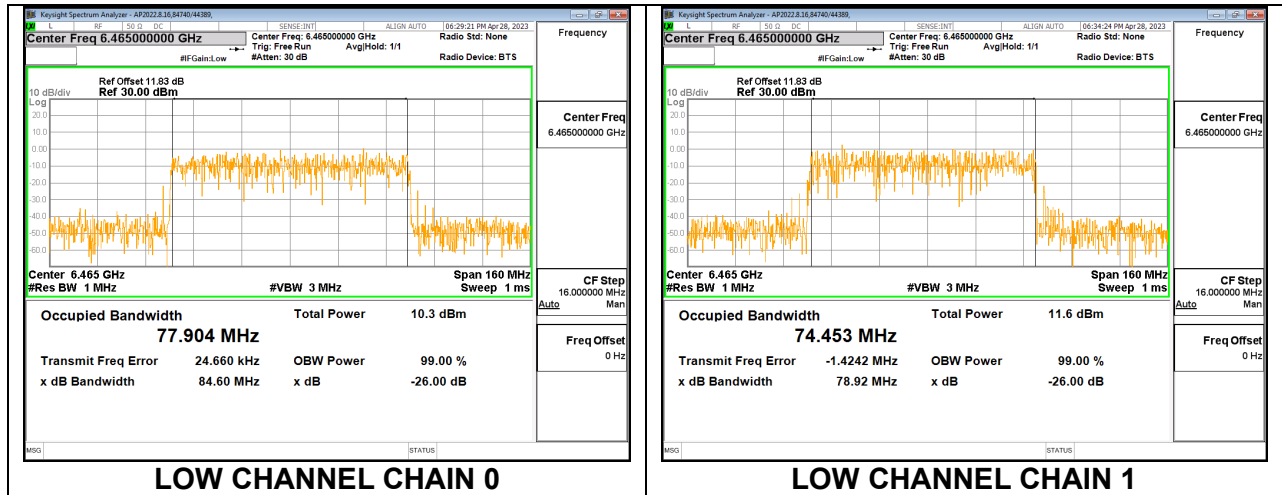

9.4.9. 802.11ax HE80 MODE 2TX IN THE UNII-6 BAND

2TX CHAIN 0 + CHAIN 1 CDD OFDMA MODE: 996T

Channel	Frequency (MHz)	99% Bandwidth Chain 0 (MHz)	99% Bandwidth Chain 1 (MHz)
Low	6465	77.904	74.453
High	6545	77.651	76.790

MID