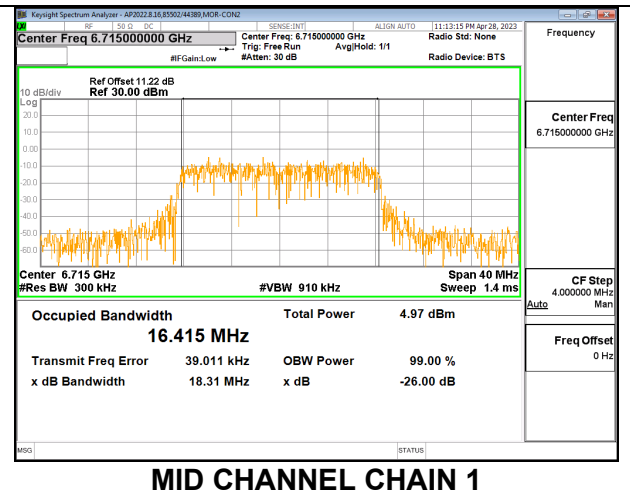

9.4.11. 802.11a MODE 2TX IN THE UNII-7 BAND

2TX CHAIN 0 + CHAIN 1 CDD OFDMA MODE

Channel	Frequency (MHz)	99% Bandwidth Chain 0 (MHz)	99% Bandwidth Chain 1 (MHz)
Low	6535	16.459	16.461
Mid	6715	16.473	16.415
High	6855	16.395	16.386

LOW

MID