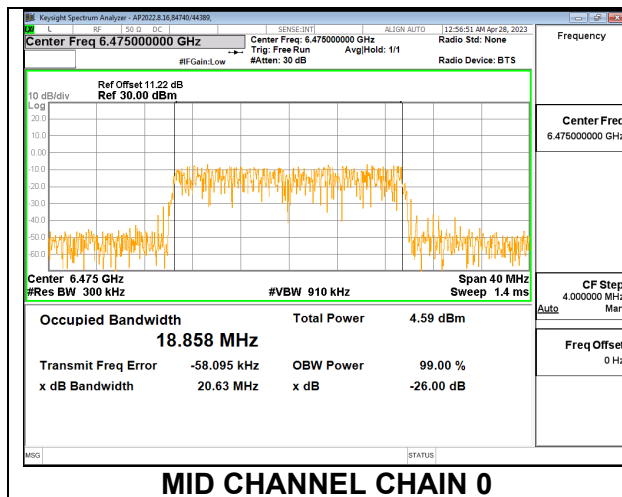

2TX CHAIN 0 + CHAIN 1 CDD OFDMA MODE: 242T

Channel	Frequency (MHz)	99% Bandwidth Chain 0 (MHz)	99% Bandwidth Chain 1 (MHz)
Low	6435	18.912	19.009
Mid	6475	18.858	18.984
High	6515	19.043	19.046

LOW

MID