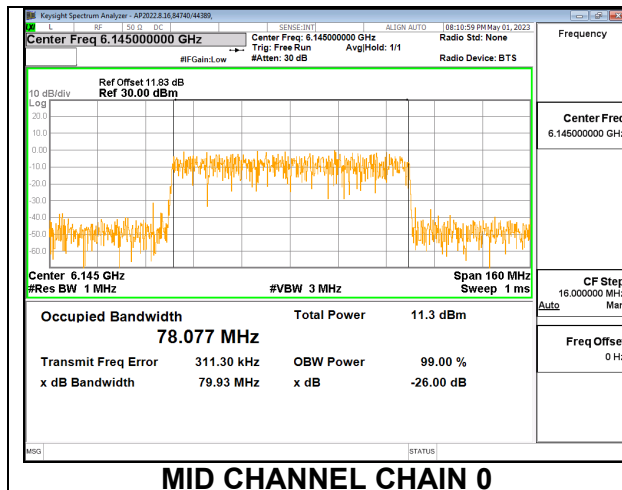

9.4.4. 802.11ax HE80 MODE 2TX IN THE UNII-5 BAND

2TX CHAIN 0 + CHAIN 1 CDD OFDMA MODE: 996T

Channel	Frequency (MHz)	99% Bandwidth Chain 0 (MHz)	99% Bandwidth Chain 1 (MHz)
Low	5985	77.645	77.839
Mid	6145	78.077	77.757
High	6385	77.138	77.847

LOW

MID