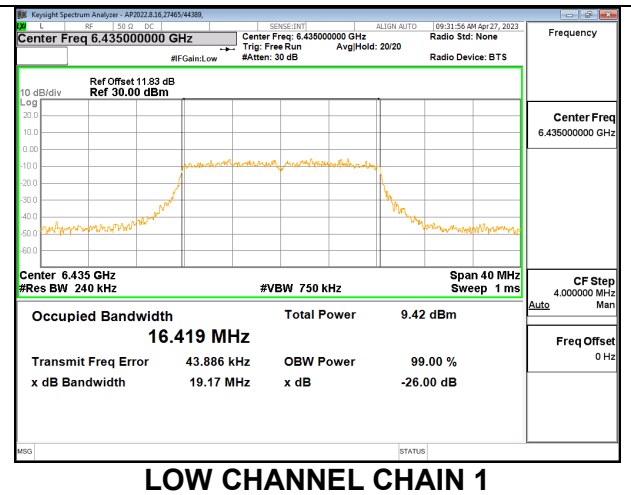

9.4.6. 802.11a MODE 2TX IN THE UNII-6 BAND

2TX CHAIN 0 + CHAIN 1 CDD OFDMA MODE

Channel	Frequency (MHz)	99% Bandwidth Chain 0 (MHz)	99% Bandwidth Chain 1 (MHz)
Low	6435	16.474	16.419
Mid	6475	16.462	16.414
High	6515	16.471	16.389

LOW