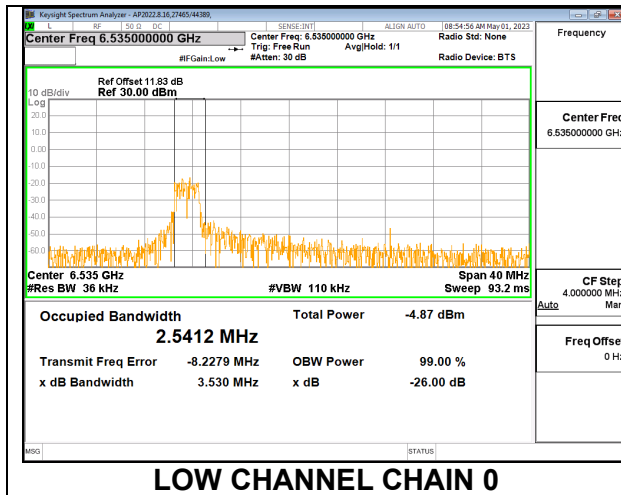

9.4.12. 802.11ax HE20 MODE 2TX IN THE UNII-7 BAND

2TX CHAIN 0 + CHAIN 1 CDD OFDMA MODE: 26T

Channel	Frequency (MHz)	99% Bandwidth Chain 0 (MHz)	99% Bandwidth Chain 1 (MHz)
Low	6535	2.5412	2.5338
Mid	6715	3.0049	2.9587
High	6855	3.3402	2.6111

LOW