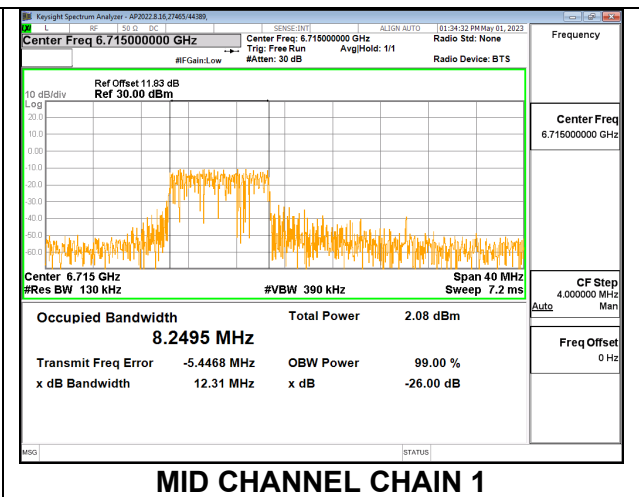

2TX CHAIN 0 + CHAIN 1 CDD OFDMA MODE: 106T

Channel	Frequency (MHz)	99% Bandwidth Chain 0 (MHz)	99% Bandwidth Chain 1 (MHz)
Low	6535	8.3361	8.4667
Mid	6715	8.3759	8.2495
High	6855	8.3691	8.2944

LOW

MID