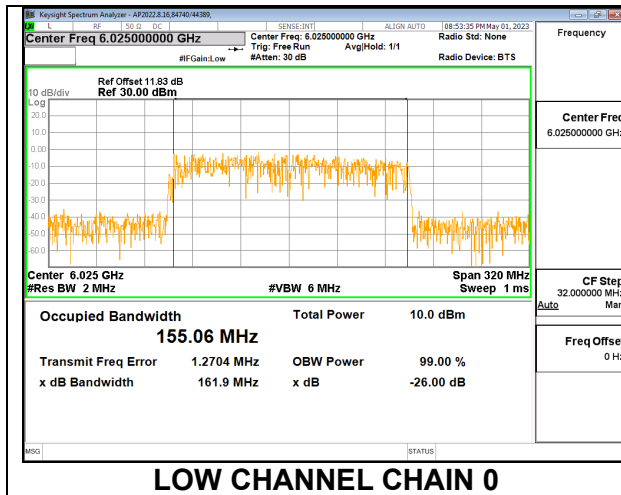

9.4.5. 802.11ax HE160 MODE 2TX IN THE UNII-5 BAND

2TX CHAIN 0 + CHAIN 1 CDD OFDMA MODE: 2x 996T

Channel	Frequency (MHz)	99% Bandwidth Chain 0 (MHz)	99% Bandwidth Chain 1 (MHz)
Low	6025	155.06	155.55
Mid	6185	155.84	156.13
High	6345	155.24	154.94

LOW