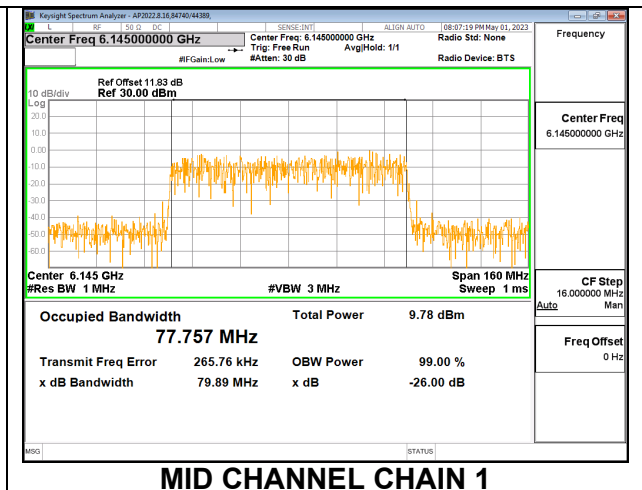

LOW

MID

HIGH

9.4.4. 802.11ax HE80 MODE 2TX IN THE UNII-5 BAND

2TX CHAIN 0 + CHAIN 1 CDD OFDMA MODE: 996T

Channel	Frequency (MHz)	99% Bandwidth Chain 0 (MHz)	99% Bandwidth Chain 1 (MHz)
Low	5985	77.645	77.839
Mid	6145	78.077	77.757
High	6385	77.138	77.847

LOW

MID

HIGH

9.4.5. 802.11ax HE160 MODE 2TX IN THE UNII-5 BAND

2TX CHAIN 0 + CHAIN 1 CDD OFDMA MODE: 2x 996T

Channel	Frequency (MHz)	99% Bandwidth Chain 0 (MHz)	99% Bandwidth Chain 1 (MHz)
Low	6025	155.06	155.55
Mid	6185	155.84	156.13
High	6345	155.24	154.94