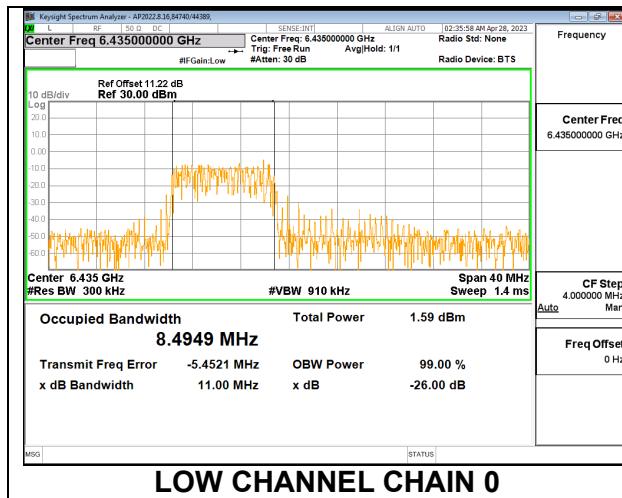

2TX CHAIN 0 + CHAIN 1 CDD OFDMA MODE: 106T

Channel	Frequency (MHz)	99% Bandwidth Chain 0 (MHz)	99% Bandwidth Chain 1 (MHz)
Low	6435	8.4949	8.3726
Mid	6475	8.2413	8.4301
High	6515	8.3576	8.3884

LOW