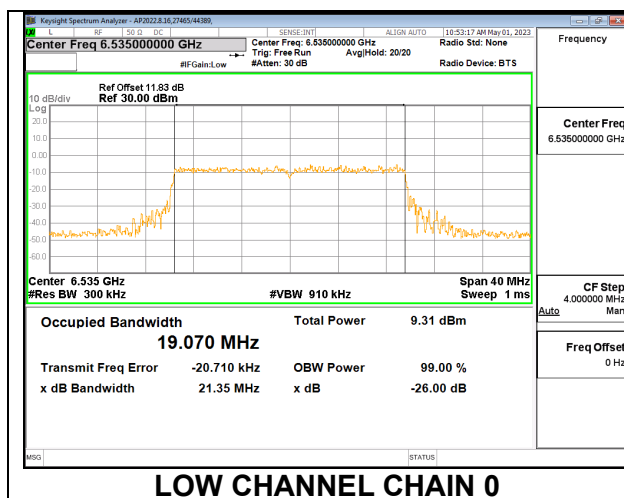

2TX CHAIN 0 + CHAIN 1 CDD OFDMA MODE: 242T

Channel	Frequency (MHz)	99% Bandwidth Chain 0 (MHz)	99% Bandwidth Chain 1 (MHz)
Low	6535	19.070	19.056
Mid	6715	19.089	19.062
High	6855	19.062	19.030

LOW