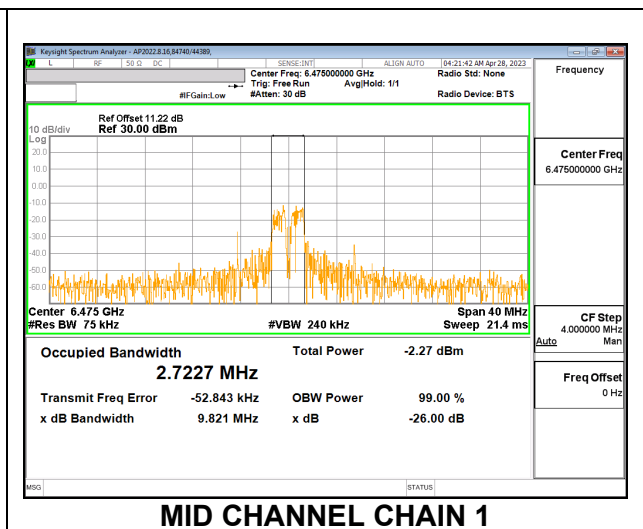

9.4.7. 802.11ax HE20 MODE 2TX IN THE UNII-6 BAND

2TX CHAIN 0 + CHAIN 1 CDD OFDMA MODE: 26T

Channel	Frequency (MHz)	99% Bandwidth Chain 0 (MHz)	99% Bandwidth Chain 1 (MHz)
Low	6435	3.1473	3.1343
Mid	6475	2.8065	2.7227
High	6515	3.1990	2.7481

LOW

MID