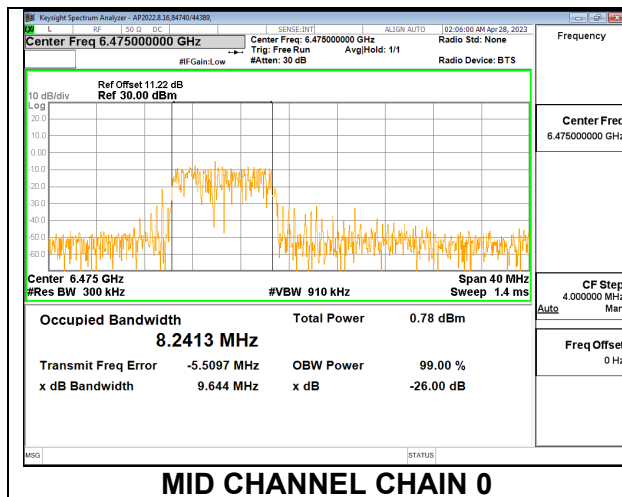

2TX CHAIN 0 + CHAIN 1 CDD OFDMA MODE: 106T

Channel	Frequency (MHz)	99% Bandwidth Chain 0 (MHz)	99% Bandwidth Chain 1 (MHz)
Low	6435	8.4949	8.3726
Mid	6475	8.2413	8.4301
High	6515	8.3576	8.3884

LOW

MID