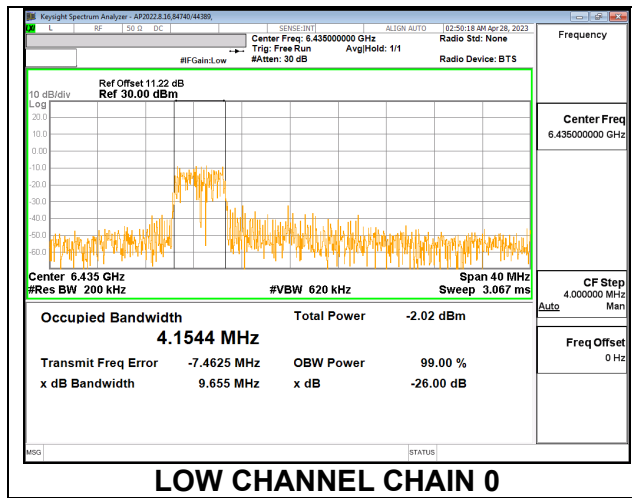

2TX CHAIN 0 + CHAIN 1 CDD OFDMA MODE: 52T

Channel	Frequency (MHz)	99% Bandwidth Chain 0 (MHz)	99% Bandwidth Chain 1 (MHz)
Low	6435	4.1544	4.3352
Mid	6475	4.1558	4.2773
High	6515	4.2304	4.1759

LOW