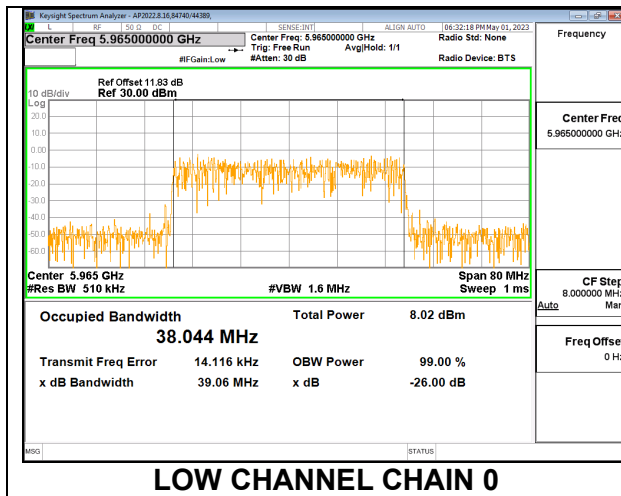

9.4.3. 802.11ax HE40 MODE 2TX IN THE UNII-5 BAND

2TX CHAIN 0 + CHAIN 1 CDD OFDMA MODE: 484T

Channel	Frequency (MHz)	99% Bandwidth Chain 0 (MHz)	99% Bandwidth Chain 1 (MHz)
Low	5965	38.044	37.518
Mid	6165	37.657	38.030
High	6405	38.031	37.906

LOW