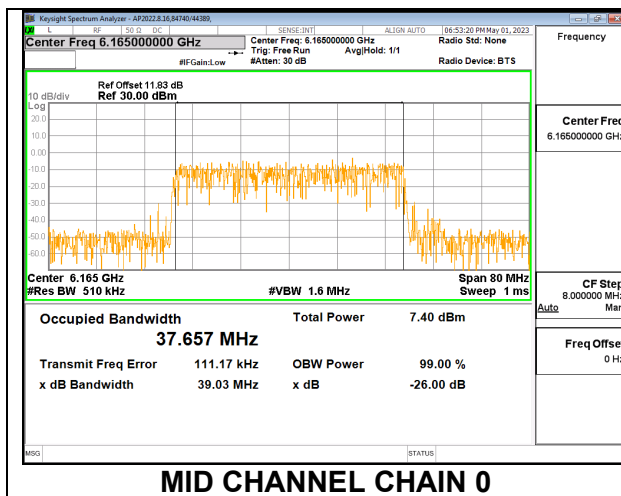

LOW

MID

HIGH

9.4.4. 802.11ax HE80 MODE 2TX IN THE UNII-5 BAND

2TX CHAIN 0 + CHAIN 1 CDD OFDMA MODE: 996T

Channel	Frequency (MHz)	99% Bandwidth Chain 0 (MHz)	99% Bandwidth Chain 1 (MHz)
Low	5985	77.645	77.839
Mid	6145	78.077	77.757
High	6385	77.138	77.847