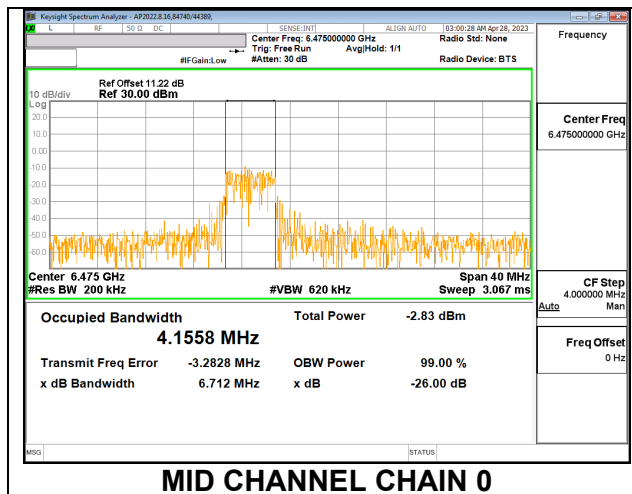

LOW

MID

HIGH

2TX CHAIN 0 + CHAIN 1 CDD OFDMA MODE: 52T

Channel	Frequency (MHz)	99% Bandwidth Chain 0 (MHz)	99% Bandwidth Chain 1 (MHz)
Low	6435	4.1544	4.3352
Mid	6475	4.1558	4.2773
High	6515	4.2304	4.1759

LOW

MID

HIGH

2TX CHAIN 0 + CHAIN 1 CDD OFDMA MODE: 106T

Channel	Frequency (MHz)	99% Bandwidth Chain 0 (MHz)	99% Bandwidth Chain 1 (MHz)
Low	6435	8.4949	8.3726
Mid	6475	8.2413	8.4301
High	6515	8.3576	8.3884