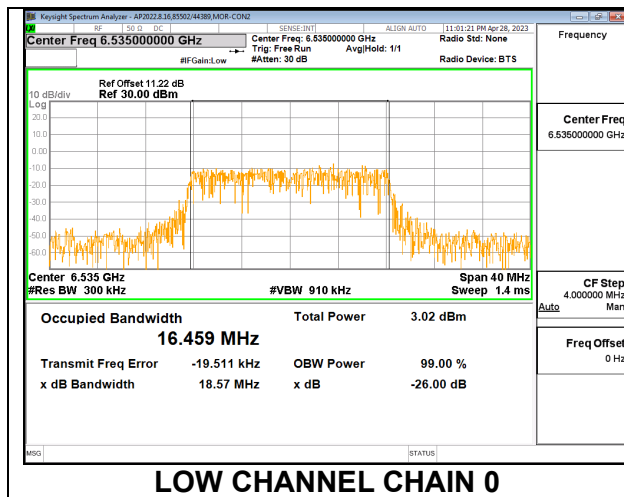

9.4.11. 802.11a MODE 2TX IN THE UNII-7 BAND

2TX CHAIN 0 + CHAIN 1 CDD OFDMA MODE

Channel	Frequency (MHz)	99% Bandwidth Chain 0 (MHz)	99% Bandwidth Chain 1 (MHz)
Low	6535	16.459	16.461
Mid	6715	16.473	16.415
High	6855	16.395	16.386

LOW