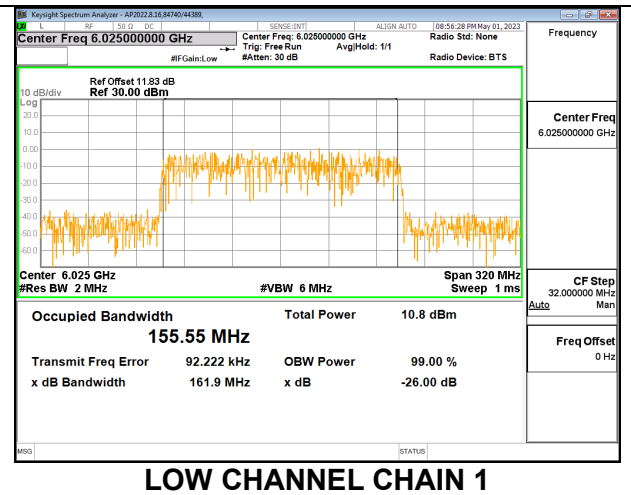

9.4.5. 802.11ax HE160 MODE 2TX IN THE UNII-5 BAND

2TX CHAIN 0 + CHAIN 1 CDD OFDMA MODE: 2x 996T

Channel	Frequency (MHz)	99% Bandwidth Chain 0 (MHz)	99% Bandwidth Chain 1 (MHz)
Low	6025	155.06	155.55
Mid	6185	155.84	156.13
High	6345	155.24	154.94

LOW