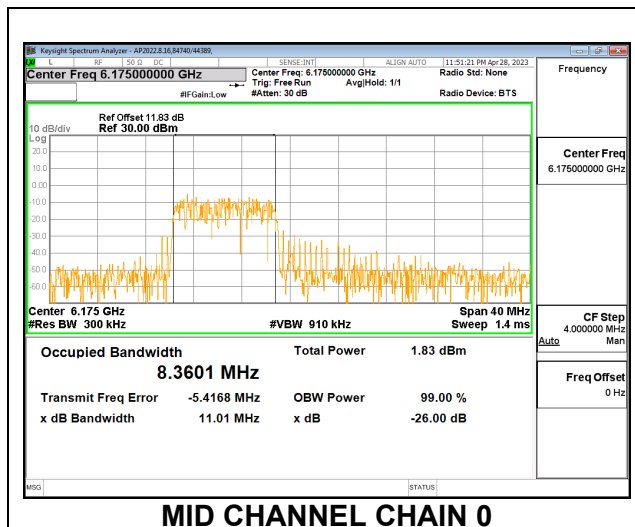

2TX CHAIN 0 + CHAIN 1 CDD OFDMA MODE: 106T

Channel	Frequency (MHz)	99% Bandwidth Chain 0 (MHz)	99% Bandwidth Chain 1 (MHz)
Low	5955	8.3185	8.1780
Mid	6175	8.3601	8.4717
High	6415	8.3138	8.3077

LOW

MID