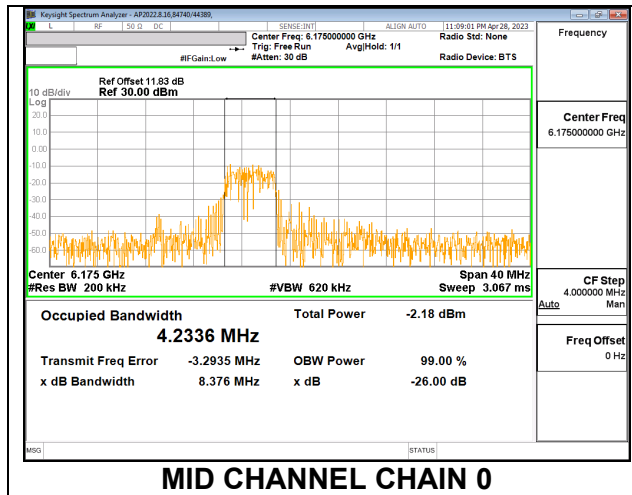

2TX CHAIN 0 + CHAIN 1 CDD OFDMA MODE: 52T

Channel	Frequency (MHz)	99% Bandwidth Chain 0 (MHz)	99% Bandwidth Chain 1 (MHz)
Low	5955	4.2505	4.2537
Mid	6175	4.2336	4.1739
High	6415	4.4886	4.1658

LOW

MID