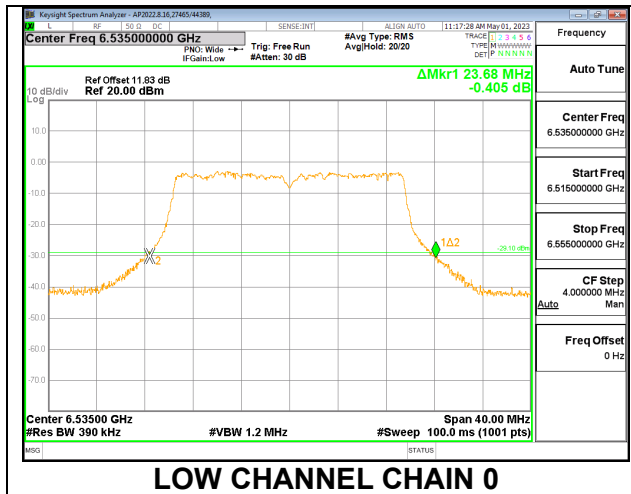

**2TX CHAIN 0 + CHAIN 1 CDD OFDMA MODE: 242T**

Channel	Frequency (MHz)	26 dB Bandwidth Chain 0 (MHz)	26 dB Bandwidth Chain 1 (MHz)
Low	6535	23.68	23.68
Mid	6715	23.72	22.92
High	6855	23.60	23.16

**LOW**