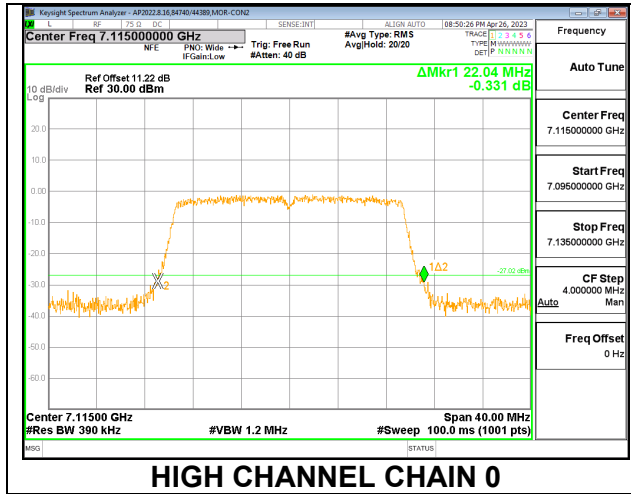

**LOW**

**MID**

**HIGH**

**9.3.18. 802.11ax HE40 MODE 2TX IN THE UNII-8 BAND**

**2TX CHAIN 0 + CHAIN 1 CDD OFDMA MODE: 484T**

Channel	Frequency (MHz)	26 dB Bandwidth Chain 0 (MHz)	26 dB Bandwidth Chain 1 (MHz)
Low	6885	48.00	48.96
Mid	7005	46.64	46.48
High	7085	46.08	46.24