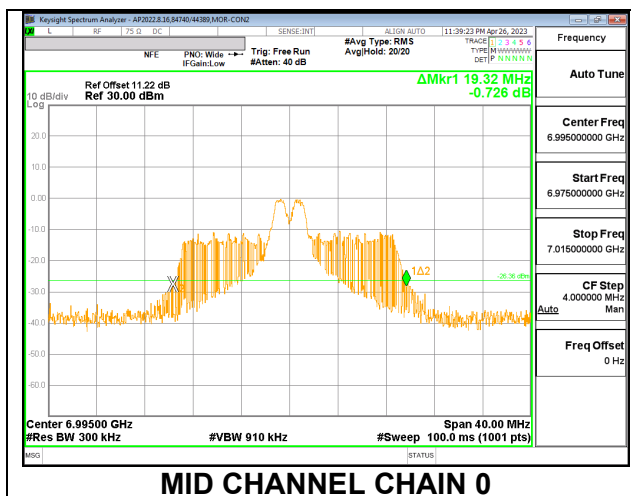

9.3.17. 802.11ax HE20 MODE 2TX IN THE UNII-8 BAND

2TX CHAIN 0 + CHAIN 1 CDD OFDMA MODE: 26T

Channel	Frequency (MHz)	26 dB Bandwidth Chain 0 (MHz)	26 dB Bandwidth Chain 1 (MHz)
Low	6875	21.64	20.72
Mid	6995	19.32	18.96
High	7115	21.12	20.28

LOW

MID