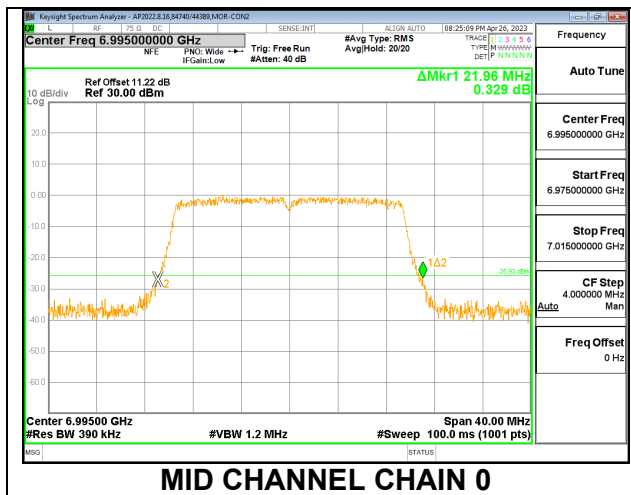

2TX CHAIN 0 + CHAIN 1 CDD OFDMA MODE: 242T

Channel	Frequency (MHz)	26 dB Bandwidth Chain 0 (MHz)	26 dB Bandwidth Chain 1 (MHz)
Low	6875	24.16	23.76
Mid	6995	21.96	21.48
High	7115	22.04	21.44

LOW

MID