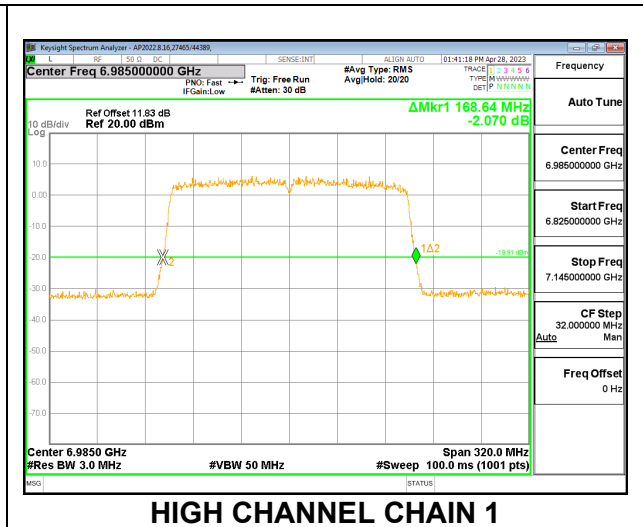

9.3.20. 802.11ax HE160 MODE 2TX IN THE UNII-8 BAND

2TX CHAIN 0 + CHAIN 1 CDD OFDMA MODE: 2x996T

Channel	Frequency (MHz)	26 dB Bandwidth Chain 0 (MHz)	26 dB Bandwidth Chain 1 (MHz)
Low	6825	168.32	167.68
High	6985	169.28	168.64

LOW

HIGH