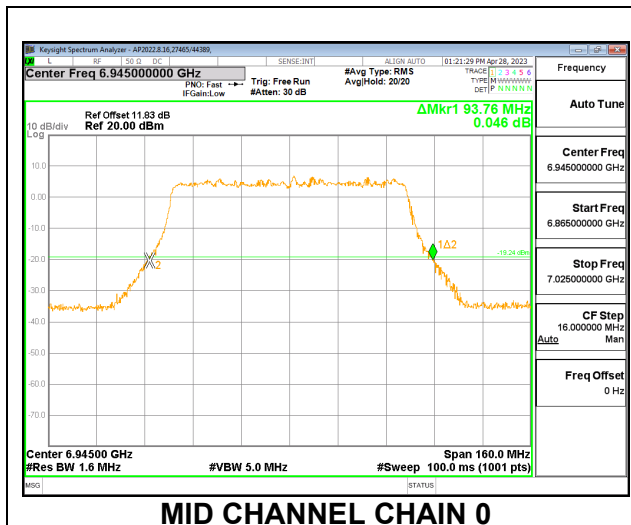

9.3.19. 802.11ax HE80 MODE 2TX IN THE UNII-8 BAND

2TX CHAIN 0 + CHAIN 1 CDD OFDMA MODE: 996T

Channel	Frequency (MHz)	26 dB Bandwidth	
		Chain 0 (MHz)	Chain 1 (MHz)
Low	6865	97.60	94.08
Mid	6945	93.76	90.56
High	7025	93.44	91.04

LOW

MID