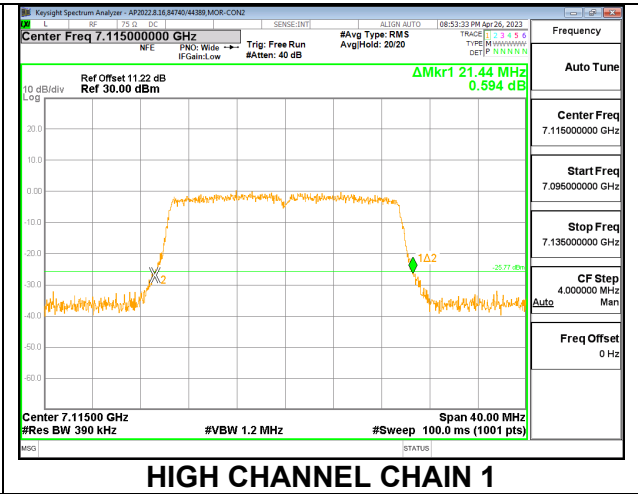

**LOW**

**MID**

**HIGH**

**9.3.18. 802.11ax HE40 MODE 2TX IN THE UNII-8 BAND**

**2TX CHAIN 0 + CHAIN 1 CDD OFDMA MODE: 484T**

Channel	Frequency (MHz)	26 dB Bandwidth Chain 0 (MHz)	26 dB Bandwidth Chain 1 (MHz)
Low	6885	48.00	48.96
Mid	7005	46.64	46.48
High	7085	46.08	46.24