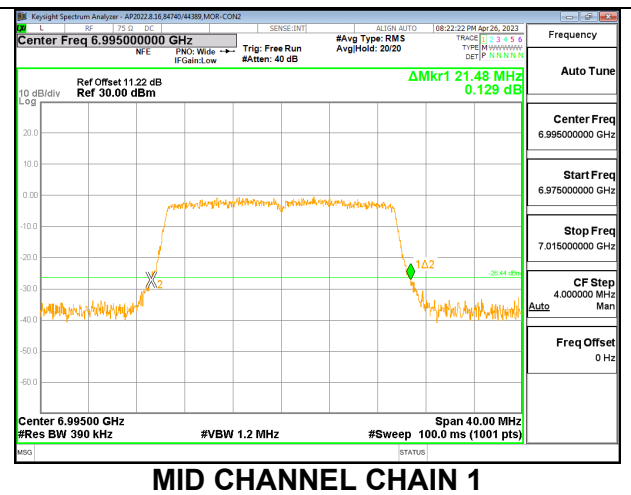

2TX CHAIN 0 + CHAIN 1 CDD OFDMA MODE: 242T

Channel	Frequency (MHz)	26 dB Bandwidth Chain 0 (MHz)	26 dB Bandwidth Chain 1 (MHz)
Low	6875	24.16	23.76
Mid	6995	21.96	21.48
High	7115	22.04	21.44

LOW

MID