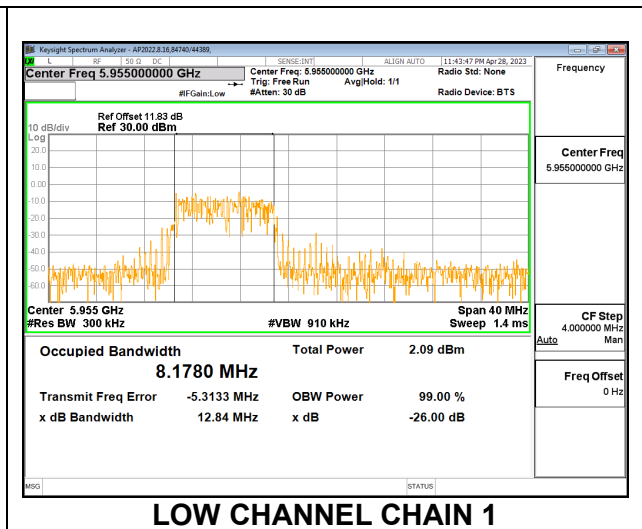

2TX CHAIN 0 + CHAIN 1 CDD OFDMA MODE: 106T

Channel	Frequency (MHz)	99% Bandwidth Chain 0 (MHz)	99% Bandwidth Chain 1 (MHz)
Low	5955	8.3185	8.1780
Mid	6175	8.3601	8.4717
High	6415	8.3138	8.3077

LOW