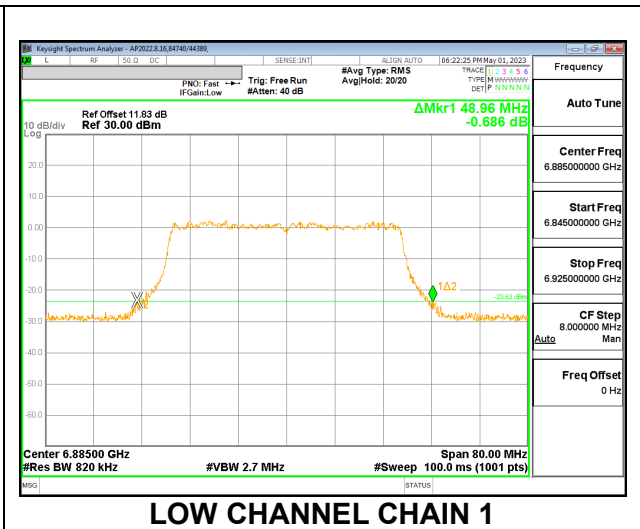

9.3.18. 802.11ax HE40 MODE 2TX IN THE UNII-8 BAND

2TX CHAIN 0 + CHAIN 1 CDD OFDMA MODE: 484T

Channel	Frequency (MHz)	26 dB Bandwidth Chain 0 (MHz)	26 dB Bandwidth Chain 1 (MHz)
Low	6885	48.00	48.96
Mid	7005	46.64	46.48
High	7085	46.08	46.24

LOW