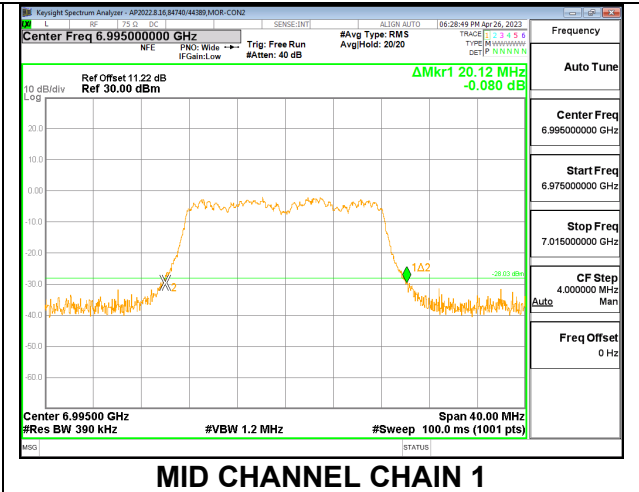

9.3.16. 802.11a MODE 2TX IN THE UNII-8 BAND

2TX CHAIN 0 + CHAIN 1 CDD OFDMA MODE

Channel	Frequency (MHz)	26 dB Bandwidth Chain 0 (MHz)	26 dB Bandwidth Chain 1 (MHz)
Low	6875	20.28	19.84
Mid	6995	20.12	20.12
High	7115	20.36	19.96

LOW

MID