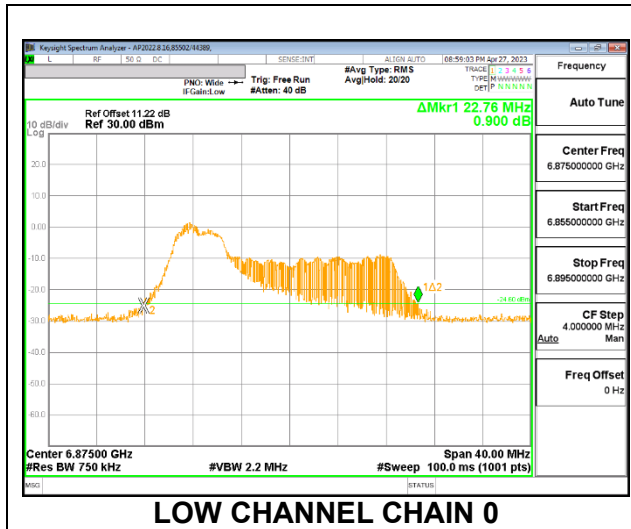

#### MID

# HIGH

**2TX CHAIN 0 + CHAIN 1 CDD OFDMA MODE: 52T**

Channel	Frequency (MHz)	26 dB Bandwidth Chain 0 (MHz)	26 dB Bandwidth Chain 1 (MHz)
Low	6875	22.76	20.68
Mid	6995	21.20	19.60
High	7115	22.92	21.20

**LOW**