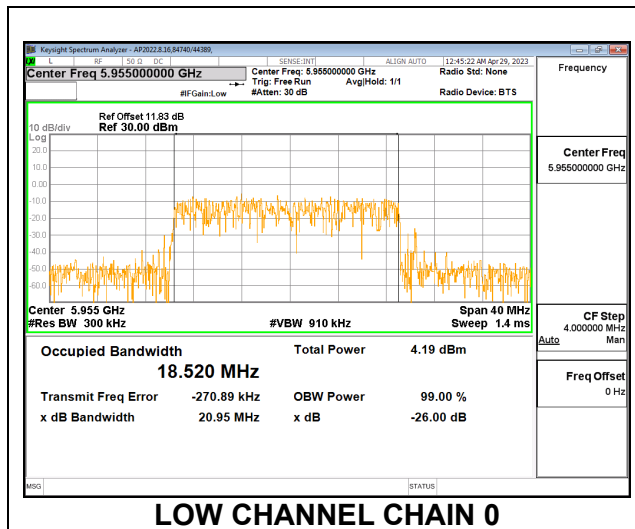

2TX CHAIN 0 + CHAIN 1 CDD OFDMA MODE: 242T

Channel	Frequency (MHz)	99% Bandwidth Chain 0 (MHz)	99% Bandwidth Chain 1 (MHz)
Low	5955	18.520	19.053
Mid	6175	18.968	18.982
High	6415	17.627	17.654

LOW