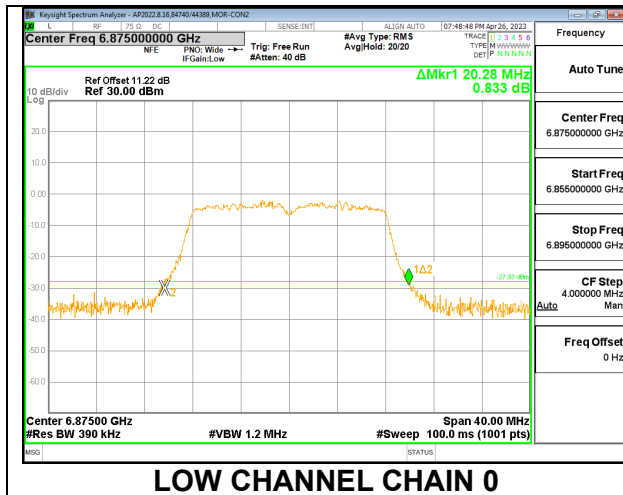

9.3.16. 802.11a MODE 2TX IN THE UNII-8 BAND

2TX CHAIN 0 + CHAIN 1 CDD OFDMA MODE

Channel	Frequency (MHz)	26 dB Bandwidth Chain 0 (MHz)	26 dB Bandwidth Chain 1 (MHz)
Low	6875	20.28	19.84
Mid	6995	20.12	20.12
High	7115	20.36	19.96

LOW