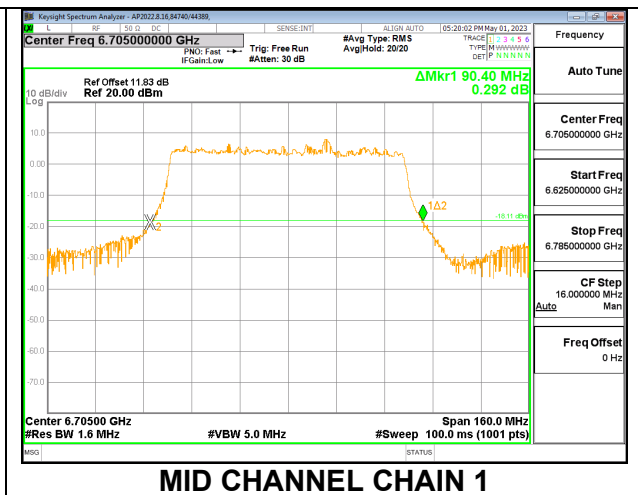

9.3.14. 802.11ax HE80 MODE 2TX IN THE UNII-7 BAND

2TX CHAIN 0 + CHAIN 1 CDD OFDMA MODE: 996-Tones, RU Index 67

Channel	Frequency (MHz)	26 dB Bandwidth	
		Chain 0 (MHz)	Chain 1 (MHz)
Low	6625	94.08	90.56
Mid	6705	92.32	90.40
High	6785	92.96	90.24

LOW

MID