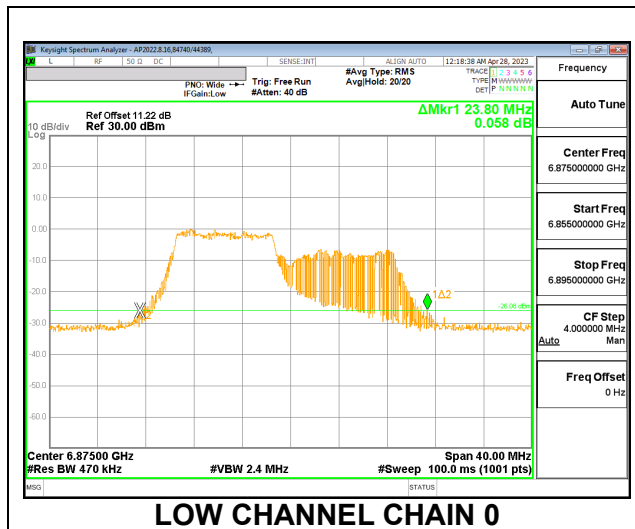

# HIGH

**2TX CHAIN 0 + CHAIN 1 CDD OFDMA MODE: 52T**

Channel	Frequency (MHz)	26 dB Bandwidth Chain 0 (MHz)	26 dB Bandwidth Chain 1 (MHz)
Low	6875	22.76	20.68
Mid	6995	21.20	19.60
High	7115	22.92	21.20

**LOW**

**MID**

# HIGH

**2TX CHAIN 0 + CHAIN 1 CDD OFDMA MODE: 106T**

Channel	Frequency (MHz)	26 dB Bandwidth Chain 0 (MHz)	26 dB Bandwidth Chain 1 (MHz)
Low	6875	23.80	23.12
Mid	6995	23.12	26.56
High	7115	22.96	22.40

**LOW**