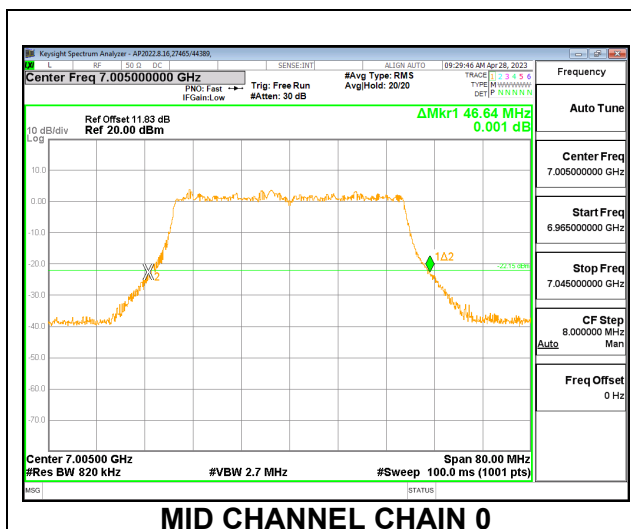

9.3.18. 802.11ax HE40 MODE 2TX IN THE UNII-8 BAND

2TX CHAIN 0 + CHAIN 1 CDD OFDMA MODE: 484T

Channel	Frequency (MHz)	26 dB Bandwidth Chain 0 (MHz)	26 dB Bandwidth Chain 1 (MHz)
Low	6885	48.00	48.96
Mid	7005	46.64	46.48
High	7085	46.08	46.24

LOW

MID