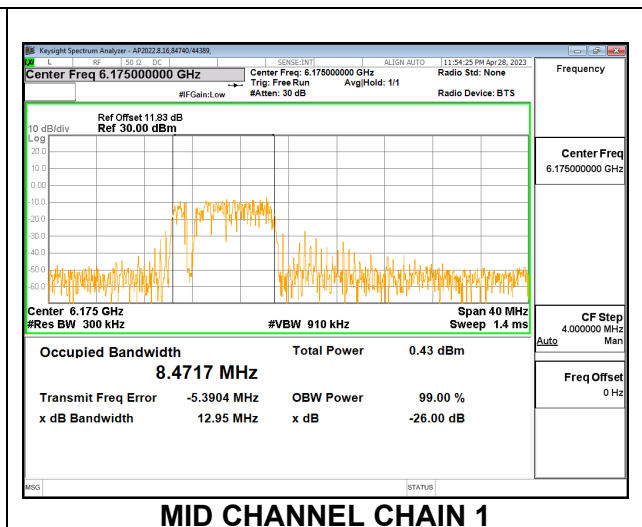

2TX CHAIN 0 + CHAIN 1 CDD OFDMA MODE: 106T

Channel	Frequency (MHz)	99% Bandwidth Chain 0 (MHz)	99% Bandwidth Chain 1 (MHz)
Low	5955	8.3185	8.1780
Mid	6175	8.3601	8.4717
High	6415	8.3138	8.3077

LOW

MID