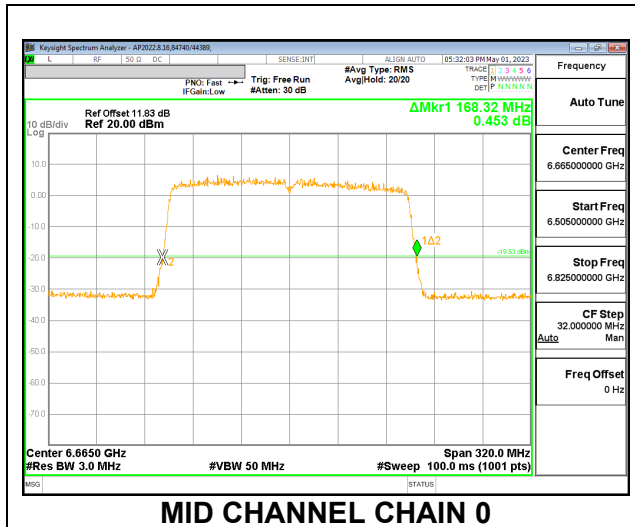

9.3.15. 802.11ax HE160 MODE 2TX IN THE UNII-7 BAND

2TX CHAIN 0 + CHAIN 1 CDD OFDMA MODE: 2x996T

Channel	Frequency (MHz)	26 dB Bandwidth Chain 0 (MHz)	26 dB Bandwidth Chain 1 (MHz)
Mid	6665	168.32	167.68

MID