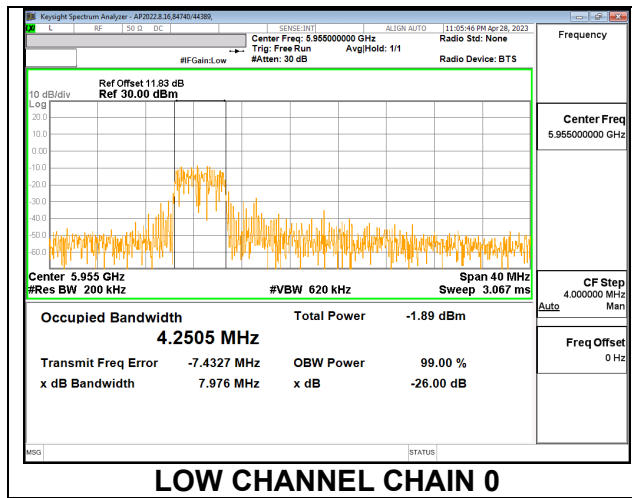

2TX CHAIN 0 + CHAIN 1 CDD OFDMA MODE: 52T

Channel	Frequency (MHz)	99% Bandwidth Chain 0 (MHz)	99% Bandwidth Chain 1 (MHz)
Low	5955	4.2505	4.2537
Mid	6175	4.2336	4.1739
High	6415	4.4886	4.1658

LOW