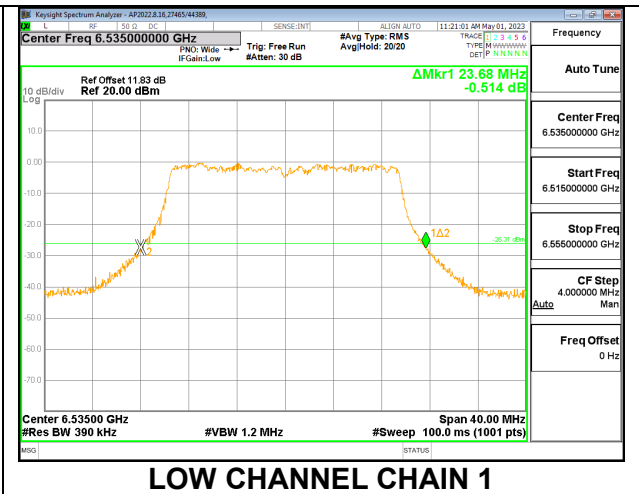

**2TX CHAIN 0 + CHAIN 1 CDD OFDMA MODE: 242T**

Channel	Frequency (MHz)	26 dB Bandwidth Chain 0 (MHz)	26 dB Bandwidth Chain 1 (MHz)
Low	6535	23.68	23.68
Mid	6715	23.72	22.92
High	6855	23.60	23.16

**LOW**