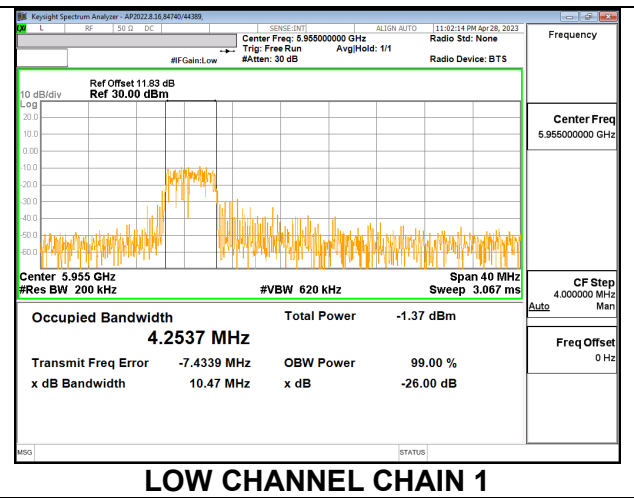

2TX CHAIN 0 + CHAIN 1 CDD OFDMA MODE: 52T

Channel	Frequency (MHz)	99% Bandwidth Chain 0 (MHz)	99% Bandwidth Chain 1 (MHz)
Low	5955	4.2505	4.2537
Mid	6175	4.2336	4.1739
High	6415	4.4886	4.1658

LOW