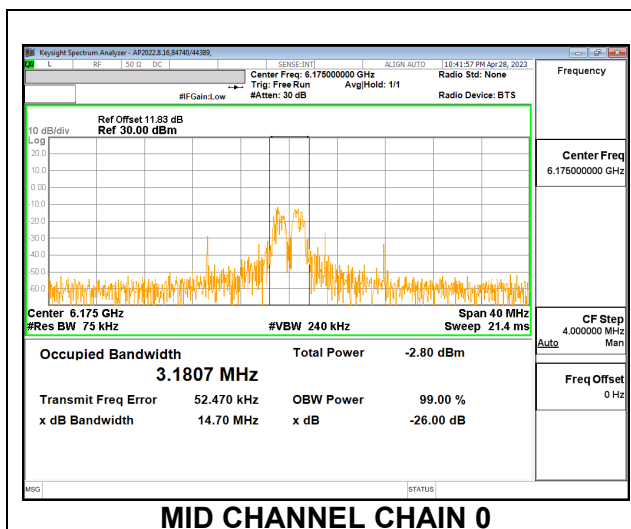

9.4.2. 802.11ax HE20 MODE 2TX IN THE UNII-5 BAND

2TX CHAIN 0 + CHAIN 1 CDD OFDMA MODE: 26T

Channel	Frequency (MHz)	99% Bandwidth Chain 0 (MHz)	99% Bandwidth Chain 1 (MHz)
Low	5955	3.1155	3.0532
Mid	6175	3.1807	2.9420
High	6415	3.6543	3.7793

LOW

MID