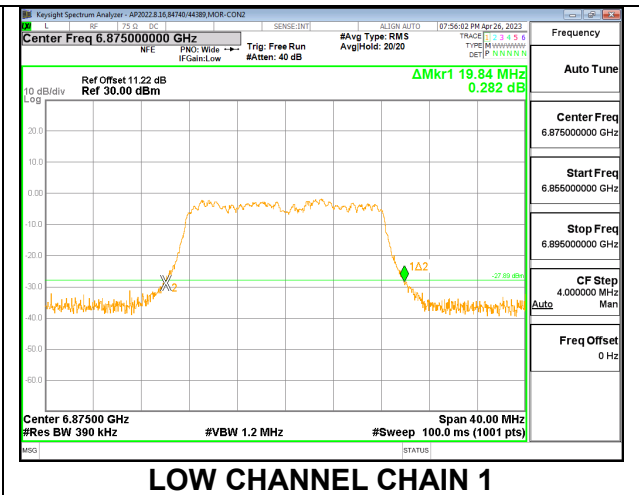

9.3.16. 802.11a MODE 2TX IN THE UNII-8 BAND

2TX CHAIN 0 + CHAIN 1 CDD OFDMA MODE

Channel	Frequency (MHz)	26 dB Bandwidth Chain 0 (MHz)	26 dB Bandwidth Chain 1 (MHz)
Low	6875	20.28	19.84
Mid	6995	20.12	20.12
High	7115	20.36	19.96

LOW