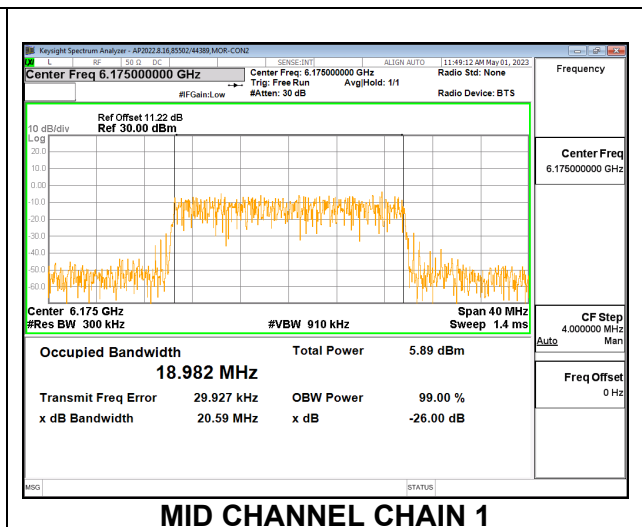

2TX CHAIN 0 + CHAIN 1 CDD OFDMA MODE: 242T

Channel	Frequency (MHz)	99% Bandwidth Chain 0 (MHz)	99% Bandwidth Chain 1 (MHz)
Low	5955	18.520	19.053
Mid	6175	18.968	18.982
High	6415	17.627	17.654

LOW

MID