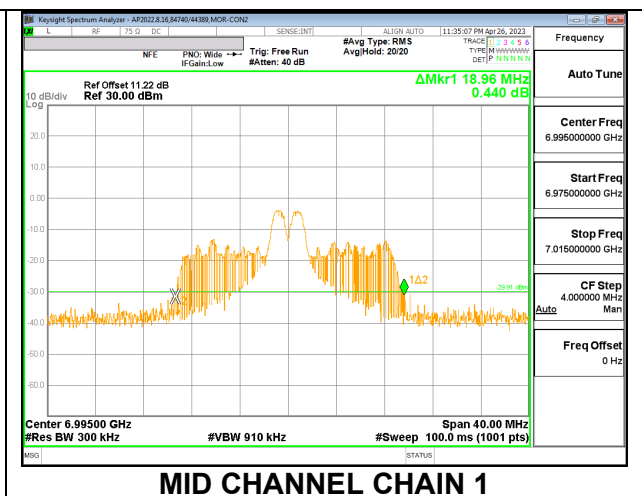

9.3.17. 802.11ax HE20 MODE 2TX IN THE UNII-8 BAND

2TX CHAIN 0 + CHAIN 1 CDD OFDMA MODE: 26T

Channel	Frequency (MHz)	26 dB Bandwidth Chain 0 (MHz)	26 dB Bandwidth Chain 1 (MHz)
Low	6875	21.64	20.72
Mid	6995	19.32	18.96
High	7115	21.12	20.28

LOW

MID