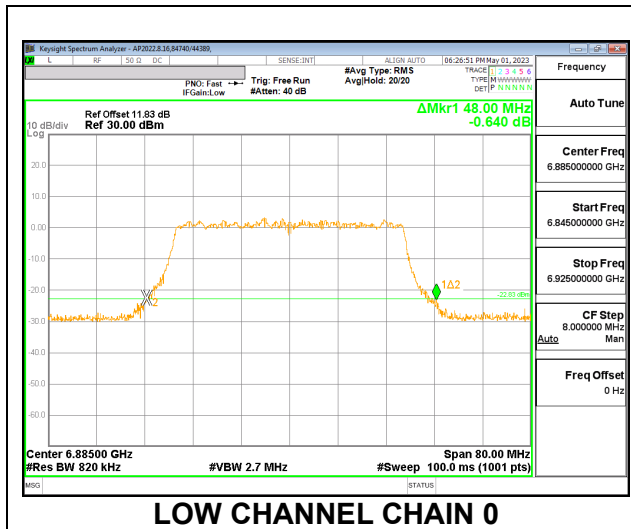

9.3.18. 802.11ax HE40 MODE 2TX IN THE UNII-8 BAND

2TX CHAIN 0 + CHAIN 1 CDD OFDMA MODE: 484T

Channel	Frequency (MHz)	26 dB Bandwidth Chain 0 (MHz)	26 dB Bandwidth Chain 1 (MHz)
Low	6885	48.00	48.96
Mid	7005	46.64	46.48
High	7085	46.08	46.24

LOW