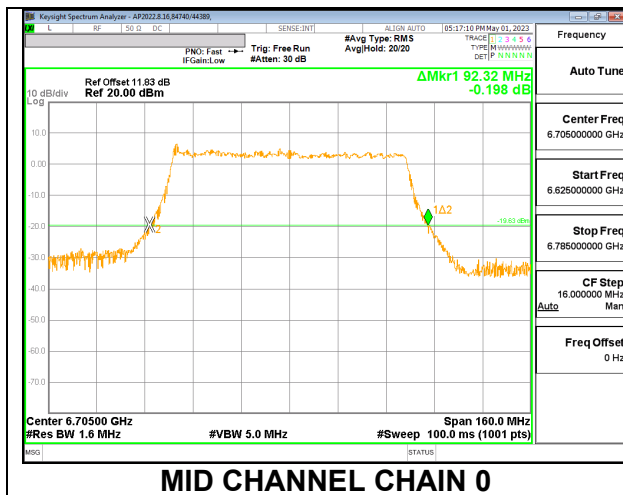

9.3.14. 802.11ax HE80 MODE 2TX IN THE UNII-7 BAND

2TX CHAIN 0 + CHAIN 1 CDD OFDMA MODE: 996-Tones, RU Index 67

Channel	Frequency (MHz)	26 dB Bandwidth	
		Chain 0 (MHz)	Chain 1 (MHz)
Low	6625	94.08	90.56
Mid	6705	92.32	90.40
High	6785	92.96	90.24

LOW

MID