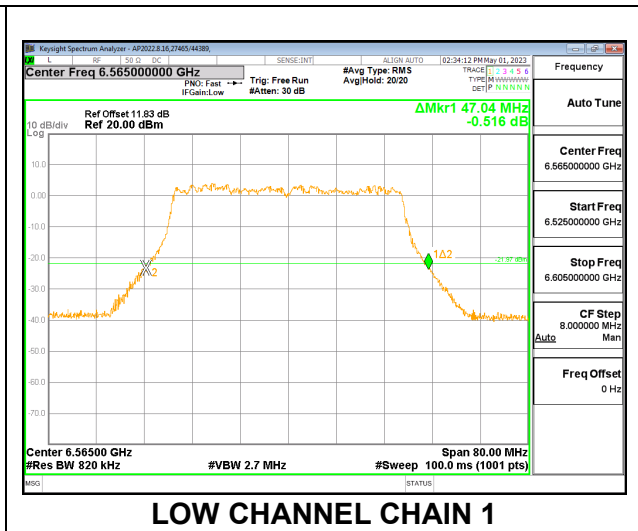

9.3.13. 802.11ax HE40 MODE 2TX IN THE UNII-7 BAND

2TX CHAIN 0 + CHAIN 1 CDD OFDMA MODE: 484T

Channel	Frequency (MHz)	26 dB Bandwidth Chain 0 (MHz)	26 dB Bandwidth Chain 1 (MHz)
Low	6565	47.20	47.04
Mid	6685	46.72	47.36
High	6845	47.04	47.44

LOW