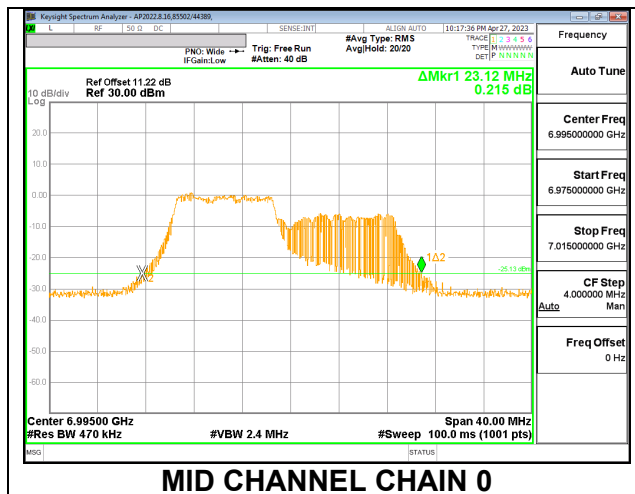

**MID**

# HIGH

**2TX CHAIN 0 + CHAIN 1 CDD OFDMA MODE: 106T**

Channel	Frequency (MHz)	26 dB Bandwidth Chain 0 (MHz)	26 dB Bandwidth Chain 1 (MHz)
Low	6875	23.80	23.12
Mid	6995	23.12	26.56
High	7115	22.96	22.40

**LOW**

**MID**

**HIGH**

**2TX CHAIN 0 + CHAIN 1 CDD OFDMA MODE: 242T**

Channel	Frequency (MHz)	26 dB Bandwidth Chain 0 (MHz)	26 dB Bandwidth Chain 1 (MHz)
Low	6875	24.16	23.76
Mid	6995	21.96	21.48
High	7115	22.04	21.44