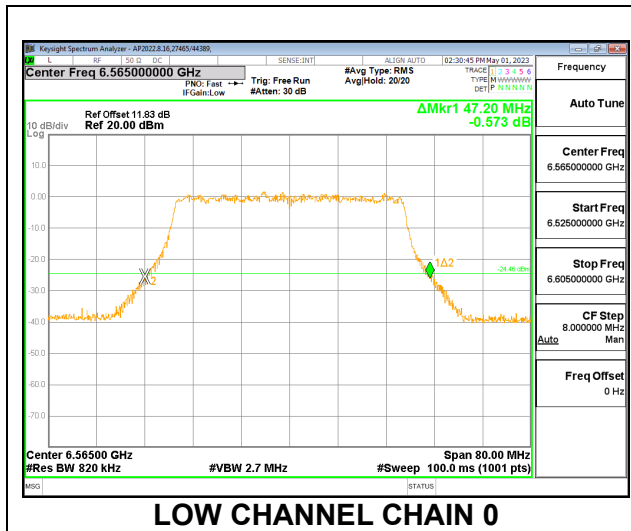

9.3.13. 802.11ax HE40 MODE 2TX IN THE UNII-7 BAND

2TX CHAIN 0 + CHAIN 1 CDD OFDMA MODE: 484T

Channel	Frequency (MHz)	26 dB Bandwidth Chain 0 (MHz)	26 dB Bandwidth Chain 1 (MHz)
Low	6565	47.20	47.04
Mid	6685	46.72	47.36
High	6845	47.04	47.44

LOW