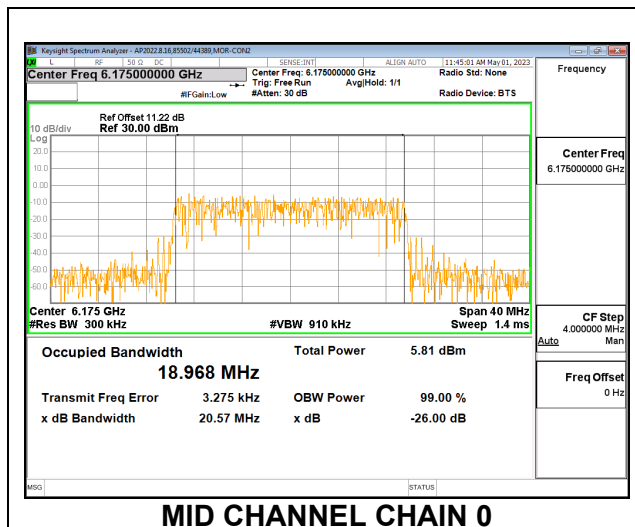

2TX CHAIN 0 + CHAIN 1 CDD OFDMA MODE: 242T

Channel	Frequency (MHz)	99% Bandwidth Chain 0 (MHz)	99% Bandwidth Chain 1 (MHz)
Low	5955	18.520	19.053
Mid	6175	18.968	18.982
High	6415	17.627	17.654

LOW

MID