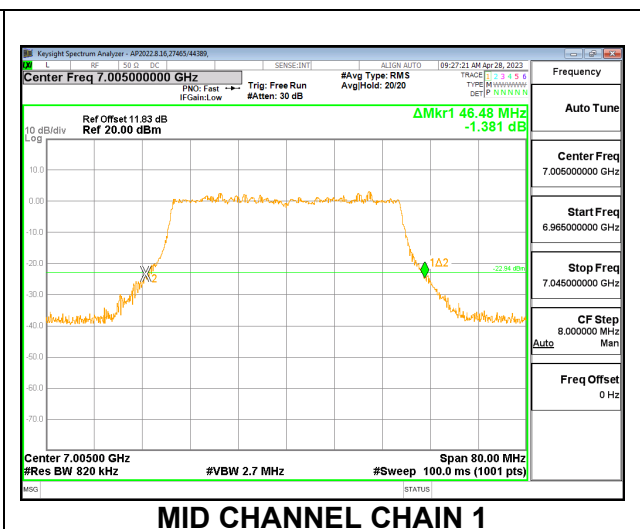

9.3.18. 802.11ax HE40 MODE 2TX IN THE UNII-8 BAND

2TX CHAIN 0 + CHAIN 1 CDD OFDMA MODE: 484T

Channel	Frequency (MHz)	26 dB Bandwidth Chain 0 (MHz)	26 dB Bandwidth Chain 1 (MHz)
Low	6885	48.00	48.96
Mid	7005	46.64	46.48
High	7085	46.08	46.24

LOW

MID