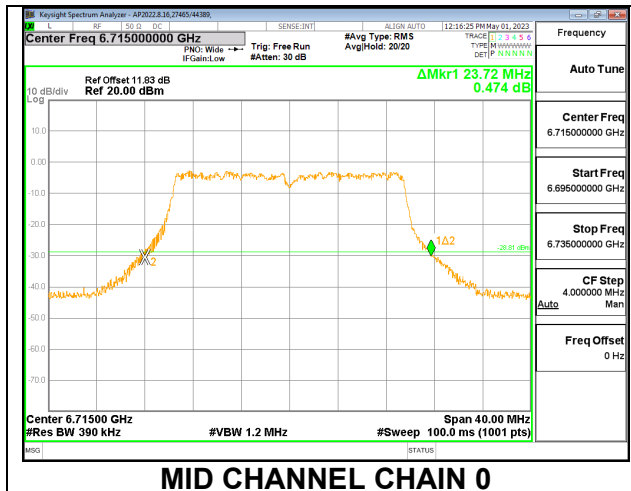

2TX CHAIN 0 + CHAIN 1 CDD OFDMA MODE: 242T

Channel	Frequency (MHz)	26 dB Bandwidth Chain 0 (MHz)	26 dB Bandwidth Chain 1 (MHz)
Low	6535	23.68	23.68
Mid	6715	23.72	22.92
High	6855	23.60	23.16

LOW

MID