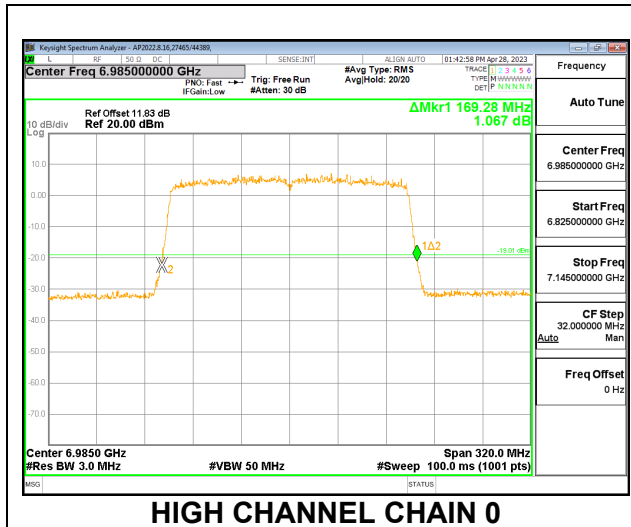

9.3.20. 802.11ax HE160 MODE 2TX IN THE UNII-8 BAND

2TX CHAIN 0 + CHAIN 1 CDD OFDMA MODE: 2x996T

Channel	Frequency (MHz)	26 dB Bandwidth Chain 0 (MHz)	26 dB Bandwidth Chain 1 (MHz)
Low	6825	168.32	167.68
High	6985	169.28	168.64

LOW

HIGH