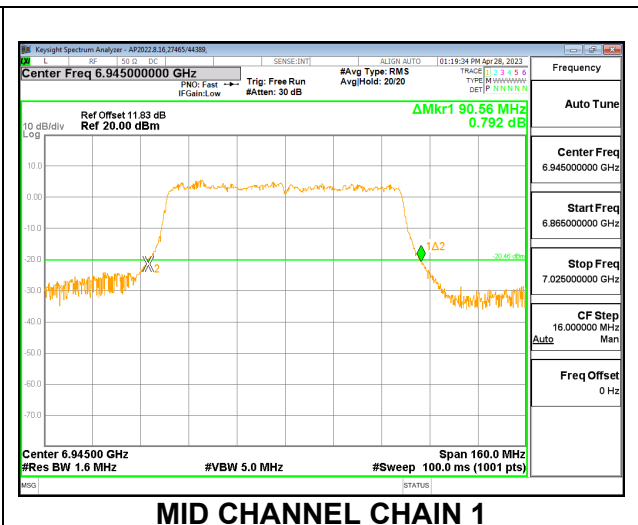

9.3.19. 802.11ax HE80 MODE 2TX IN THE UNII-8 BAND

2TX CHAIN 0 + CHAIN 1 CDD OFDMA MODE: 996T

Channel	Frequency (MHz)	26 dB Bandwidth	
		Chain 0 (MHz)	Chain 1 (MHz)
Low	6865	97.60	94.08
Mid	6945	93.76	90.56
High	7025	93.44	91.04

LOW

MID