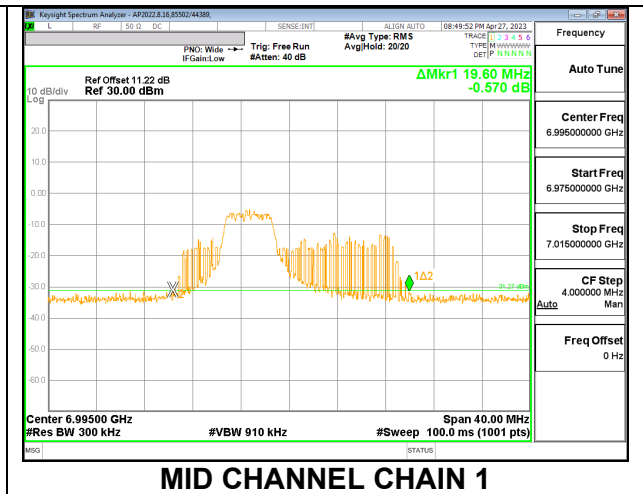

# HIGH

**2TX CHAIN 0 + CHAIN 1 CDD OFDMA MODE: 52T**

Channel	Frequency (MHz)	26 dB Bandwidth Chain 0 (MHz)	26 dB Bandwidth Chain 1 (MHz)
Low	6875	22.76	20.68
Mid	6995	21.20	19.60
High	7115	22.92	21.20

**LOW**

**MID**