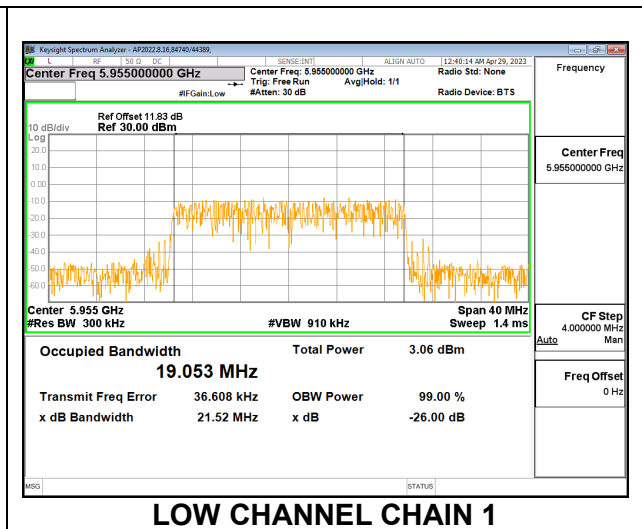

2TX CHAIN 0 + CHAIN 1 CDD OFDMA MODE: 242T

Channel	Frequency (MHz)	99% Bandwidth Chain 0 (MHz)	99% Bandwidth Chain 1 (MHz)
Low	5955	18.520	19.053
Mid	6175	18.968	18.982
High	6415	17.627	17.654

LOW