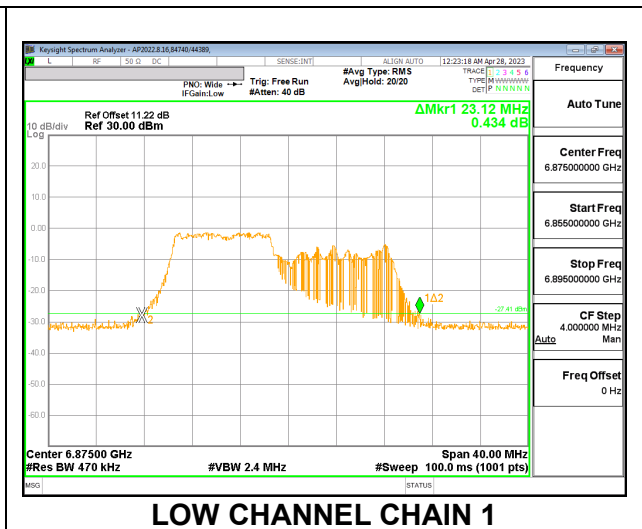

# HIGH

**2TX CHAIN 0 + CHAIN 1 CDD OFDMA MODE: 52T**

Channel	Frequency (MHz)	26 dB Bandwidth Chain 0 (MHz)	26 dB Bandwidth Chain 1 (MHz)
Low	6875	22.76	20.68
Mid	6995	21.20	19.60
High	7115	22.92	21.20

**LOW**

**MID**

# HIGH

**2TX CHAIN 0 + CHAIN 1 CDD OFDMA MODE: 106T**

Channel	Frequency (MHz)	26 dB Bandwidth Chain 0 (MHz)	26 dB Bandwidth Chain 1 (MHz)
Low	6875	23.80	23.12
Mid	6995	23.12	26.56
High	7115	22.96	22.40

**LOW**