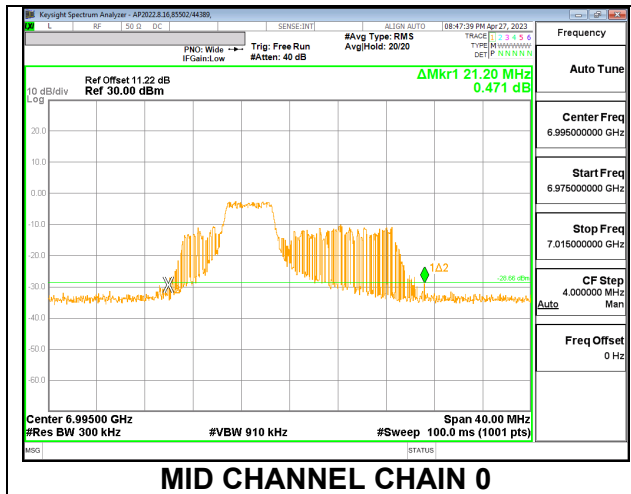

# HIGH

**2TX CHAIN 0 + CHAIN 1 CDD OFDMA MODE: 52T**

Channel	Frequency (MHz)	26 dB Bandwidth Chain 0 (MHz)	26 dB Bandwidth Chain 1 (MHz)
Low	6875	22.76	20.68
Mid	6995	21.20	19.60
High	7115	22.92	21.20

**LOW**

**MID**