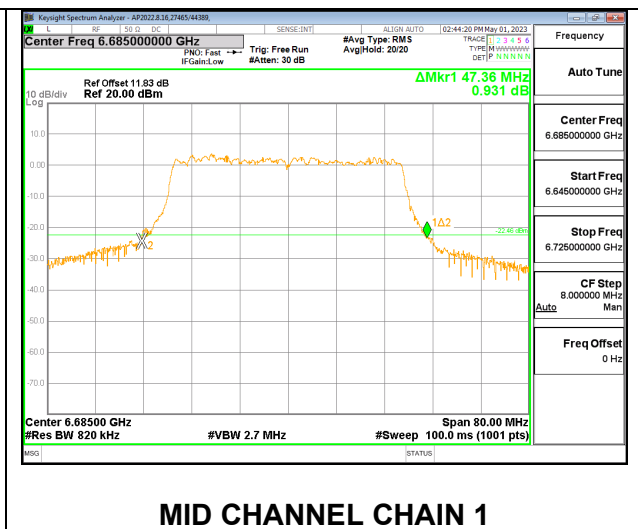

9.3.13. 802.11ax HE40 MODE 2TX IN THE UNII-7 BAND

2TX CHAIN 0 + CHAIN 1 CDD OFDMA MODE: 484T

Channel	Frequency (MHz)	26 dB Bandwidth Chain 0 (MHz)	26 dB Bandwidth Chain 1 (MHz)
Low	6565	47.20	47.04
Mid	6685	46.72	47.36
High	6845	47.04	47.44

LOW

MID