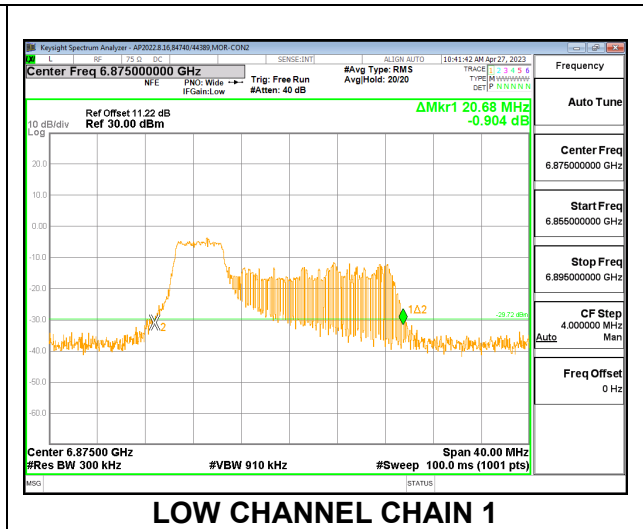

#### MID

# HIGH

**2TX CHAIN 0 + CHAIN 1 CDD OFDMA MODE: 52T**

Channel	Frequency (MHz)	26 dB Bandwidth Chain 0 (MHz)	26 dB Bandwidth Chain 1 (MHz)
Low	6875	22.76	20.68
Mid	6995	21.20	19.60
High	7115	22.92	21.20

**LOW**