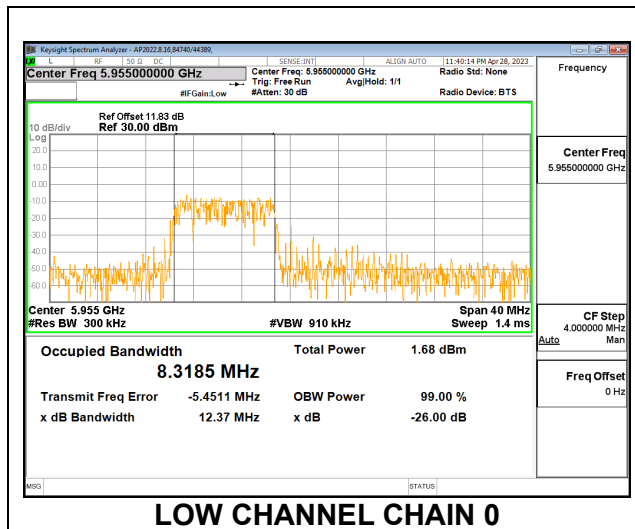

2TX CHAIN 0 + CHAIN 1 CDD OFDMA MODE: 106T

Channel	Frequency (MHz)	99% Bandwidth Chain 0 (MHz)	99% Bandwidth Chain 1 (MHz)
Low	5955	8.3185	8.1780
Mid	6175	8.3601	8.4717
High	6415	8.3138	8.3077

LOW