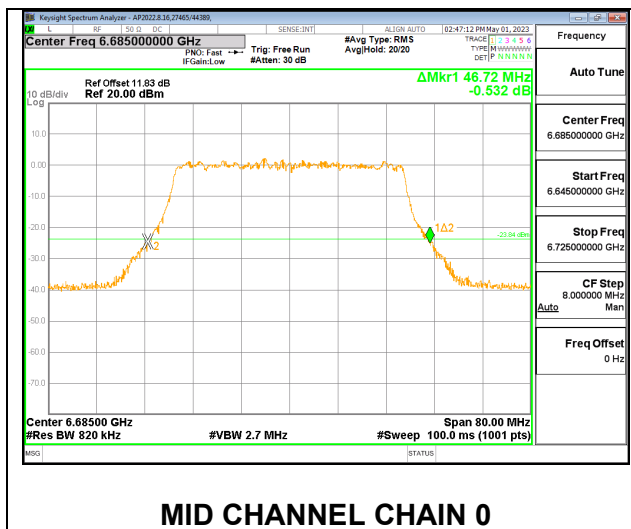

9.3.13. 802.11ax HE40 MODE 2TX IN THE UNII-7 BAND

2TX CHAIN 0 + CHAIN 1 CDD OFDMA MODE: 484T

Channel	Frequency (MHz)	26 dB Bandwidth Chain 0 (MHz)	26 dB Bandwidth Chain 1 (MHz)
Low	6565	47.20	47.04
Mid	6685	46.72	47.36
High	6845	47.04	47.44

LOW

MID