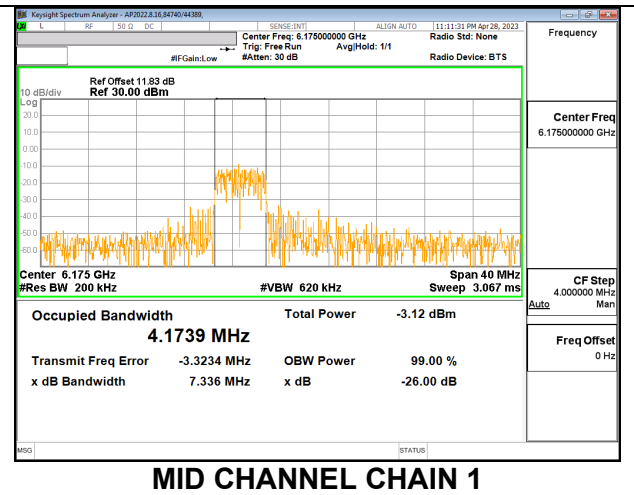

2TX CHAIN 0 + CHAIN 1 CDD OFDMA MODE: 52T

Channel	Frequency (MHz)	99% Bandwidth Chain 0 (MHz)	99% Bandwidth Chain 1 (MHz)
Low	5955	4.2505	4.2537
Mid	6175	4.2336	4.1739
High	6415	4.4886	4.1658

LOW

MID