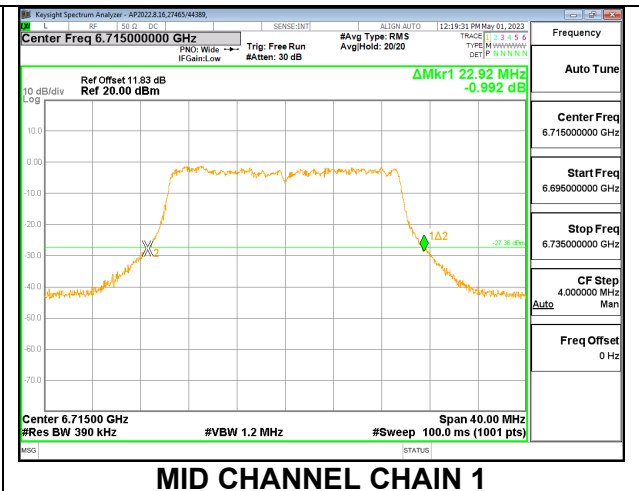

2TX CHAIN 0 + CHAIN 1 CDD OFDMA MODE: 242T

Channel	Frequency (MHz)	26 dB Bandwidth Chain 0 (MHz)	26 dB Bandwidth Chain 1 (MHz)
Low	6535	23.68	23.68
Mid	6715	23.72	22.92
High	6855	23.60	23.16

LOW

MID