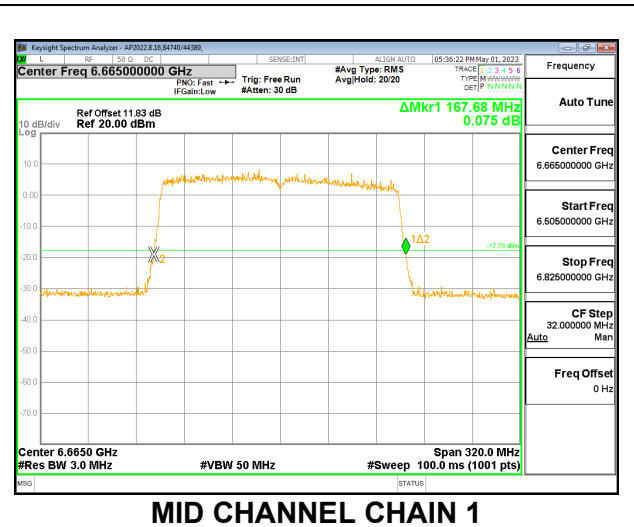

9.3.15. 802.11ax HE160 MODE 2TX IN THE UNII-7 BAND

2TX CHAIN 0 + CHAIN 1 CDD OFDMA MODE: 2x996T

Channel	Frequency (MHz)	26 dB Bandwidth Chain 0 (MHz)	26 dB Bandwidth Chain 1 (MHz)
Mid	6665	168.32	167.68

MID