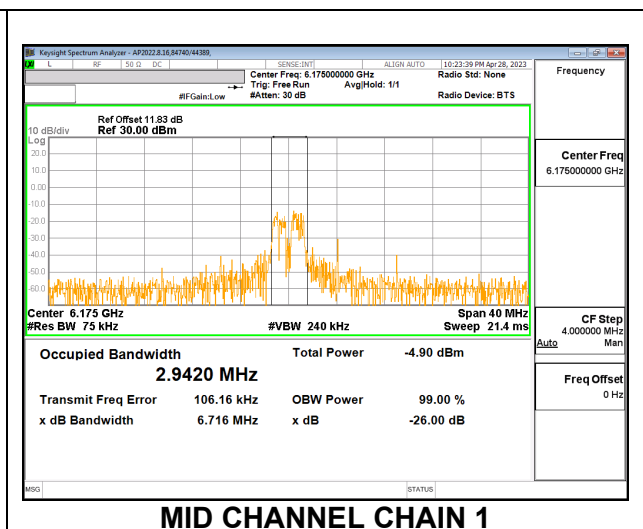

9.4.2. 802.11ax HE20 MODE 2TX IN THE UNII-5 BAND

2TX CHAIN 0 + CHAIN 1 CDD OFDMA MODE: 26T

Channel	Frequency (MHz)	99% Bandwidth Chain 0 (MHz)	99% Bandwidth Chain 1 (MHz)
Low	5955	3.1155	3.0532
Mid	6175	3.1807	2.9420
High	6415	3.6543	3.7793

LOW

MID