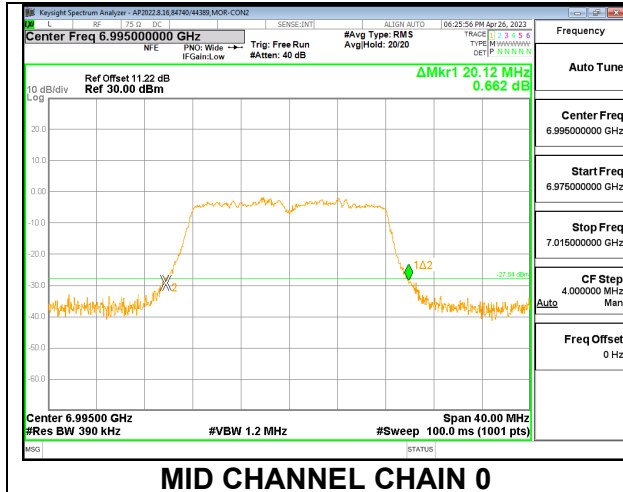

9.3.16. 802.11a MODE 2TX IN THE UNII-8 BAND

2TX CHAIN 0 + CHAIN 1 CDD OFDMA MODE

Channel	Frequency (MHz)	26 dB Bandwidth Chain 0 (MHz)	26 dB Bandwidth Chain 1 (MHz)
Low	6875	20.28	19.84
Mid	6995	20.12	20.12
High	7115	20.36	19.96

LOW

MID