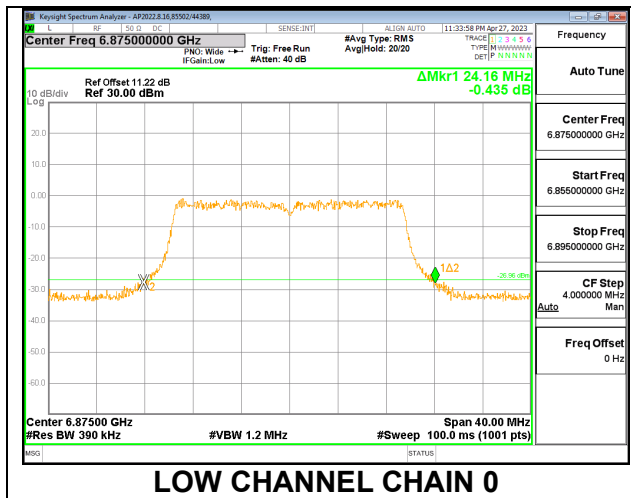

2TX CHAIN 0 + CHAIN 1 CDD OFDMA MODE: 242T

Channel	Frequency (MHz)	26 dB Bandwidth Chain 0 (MHz)	26 dB Bandwidth Chain 1 (MHz)
Low	6875	24.16	23.76
Mid	6995	21.96	21.48
High	7115	22.04	21.44

LOW