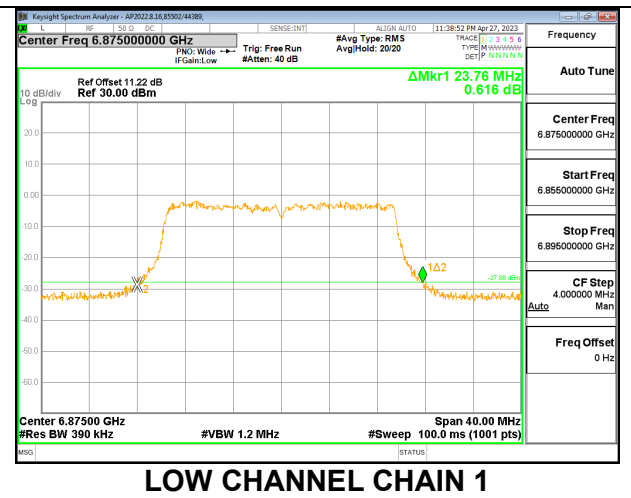

2TX CHAIN 0 + CHAIN 1 CDD OFDMA MODE: 242T

Channel	Frequency (MHz)	26 dB Bandwidth Chain 0 (MHz)	26 dB Bandwidth Chain 1 (MHz)
Low	6875	24.16	23.76
Mid	6995	21.96	21.48
High	7115	22.04	21.44

LOW