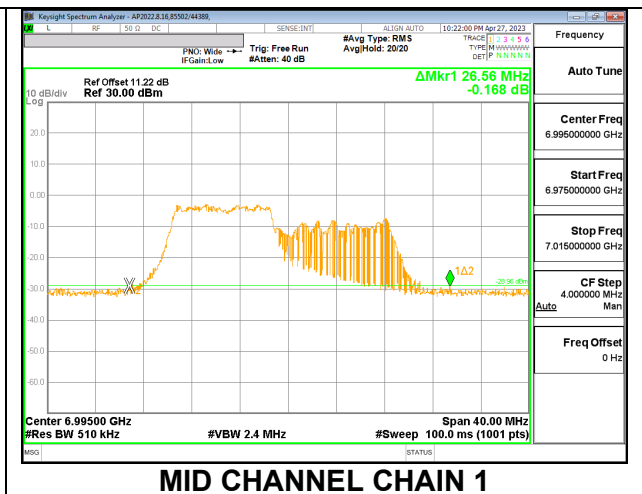

**MID**

# HIGH

**2TX CHAIN 0 + CHAIN 1 CDD OFDMA MODE: 106T**

Channel	Frequency (MHz)	26 dB Bandwidth Chain 0 (MHz)	26 dB Bandwidth Chain 1 (MHz)
Low	6875	23.80	23.12
Mid	6995	23.12	26.56
High	7115	22.96	22.40

**LOW**

**MID**

**HIGH**

**2TX CHAIN 0 + CHAIN 1 CDD OFDMA MODE: 242T**

Channel	Frequency (MHz)	26 dB Bandwidth Chain 0 (MHz)	26 dB Bandwidth Chain 1 (MHz)
Low	6875	24.16	23.76
Mid	6995	21.96	21.48
High	7115	22.04	21.44