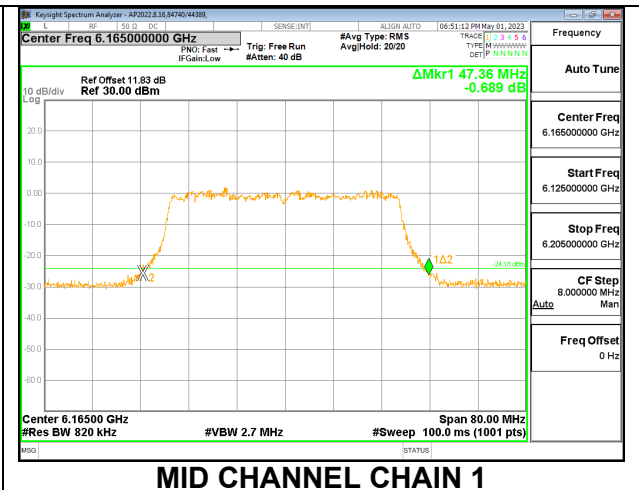

2TX CHAIN 0 + CHAIN 1 CDD OFDMA MODE: 106T

Channel	Frequency (MHz)	26 dB Bandwidth Chain 0 (MHz)	26 dB Bandwidth Chain 1 (MHz)
Low	5955	24.40	23.80
Mid	6175	23.44	23.12
High	5415	24.56	23.28

LOW

MID

HIGH

2TX CHAIN 0 + CHAIN 1 CDD OFDMA MODE: 242T

Channel	Frequency (MHz)	26 dB Bandwidth Chain 0 (MHz)	26 dB Bandwidth Chain 1 (MHz)
Low	5955	24.68	24.08
Mid	6175	24.44	23.48
High	6415	21.92	21.36

LOW

MID

HIGH

9.3.3. 802.11ax HE40 MODE 2TX IN THE UNII-5 BAND

2TX CHAIN 0 + CHAIN 1 CDD OFDMA MODE: 484T

Channel	Frequency (MHz)	26 dB Bandwidth Chain 0 (MHz)	26 dB Bandwidth Chain 1 (MHz)
Low	5965	47.60	48.40
Mid	6165	48.08	47.36
High	6405	48.72	48.80

LOW

MID

HIGH

9.3.4. 802.11ax HE80 MODE 2TX IN THE UNII-5 BAND

2TX CHAIN 0 + CHAIN 1 CDD OFDMA MODE: 996T

Channel	Frequency (MHz)	26 dB Bandwidth Chain 0 (MHz)	26 dB Bandwidth Chain 1 (MHz)
Low	5985	94.88	92.64
Mid	6145	94.56	90.56
High	6385	100.96	91.36

LOW

MID

HIGH