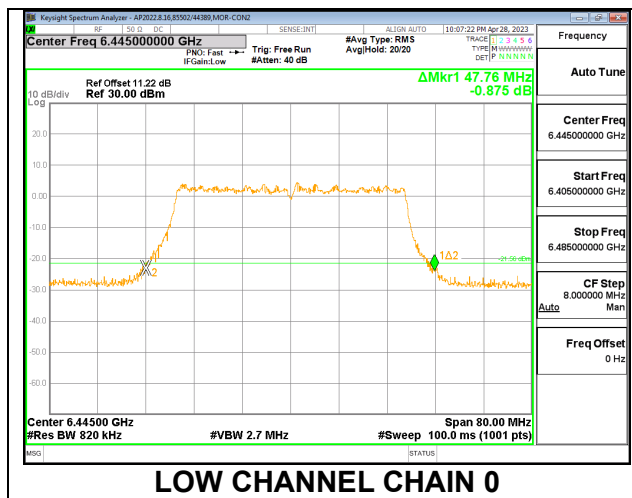

9.3.8. 802.11ax HE40 MODE 2TX IN THE UNII-6 BAND

2TX CHAIN 0 + CHAIN 1 CDD OFDMA MODE: 484T

Channel	Frequency (MHz)	26 dB Bandwidth	
		Chain 0 (MHz)	Chain 1 (MHz)
Low	6445	47.76	47.44
Mid	6485	49.52	47.04
High	6525	49.28	47.60

LOW