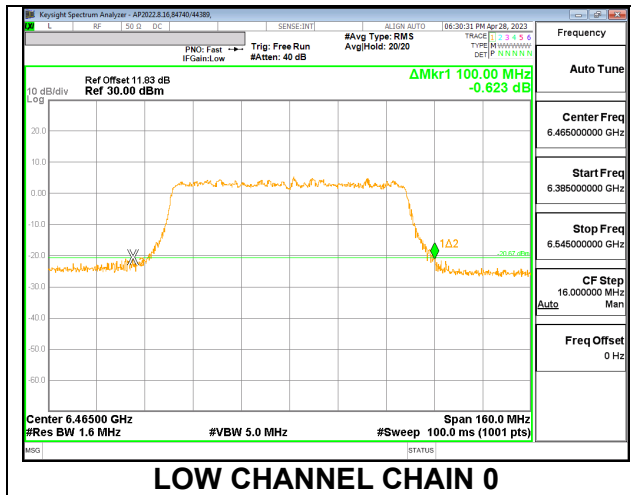

LOW

MID

HIGH

9.3.9. 802.11ax HE80 MODE 2TX IN THE UNII-6 BAND

2TX CHAIN 0 + CHAIN 1 CDD OFDMA MODE: 996T

Channel	Frequency (MHz)	26 dB Bandwidth	
		Chain 0 (MHz)	Chain 1 (MHz)
Low	6465	100.00	91.68
High	6545	95.20	91.04

LOW

HIGH

9.3.10. 802.11ax HE160 MODE 2TX IN THE UNII-6 BAND

2TX CHAIN 0 + CHAIN 1 CDD OFDMA MODE: 2x996T

Channel	Frequency (MHz)	26 dB Bandwidth	
		Chain 0 (MHz)	Chain 1 (MHz)
Mid	6505	169.60	168.32

MID

9.3.11. 802.11a MODE 2TX IN THE UNII-7 BAND