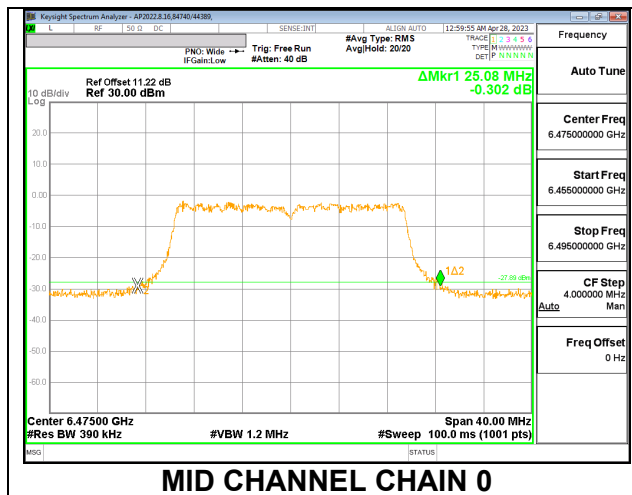

HIGH

2TX CHAIN 0 + CHAIN 1 CDD OFDMA MODE: 242T

Channel	Frequency (MHz)	26 dB Bandwidth Chain 0 (MHz)	26 dB Bandwidth Chain 1 (MHz)
Low	6435	23.96	24.84
Mid	6475	25.08	23.72
High	6515	25.24	23.96

LOW

MID

HIGH