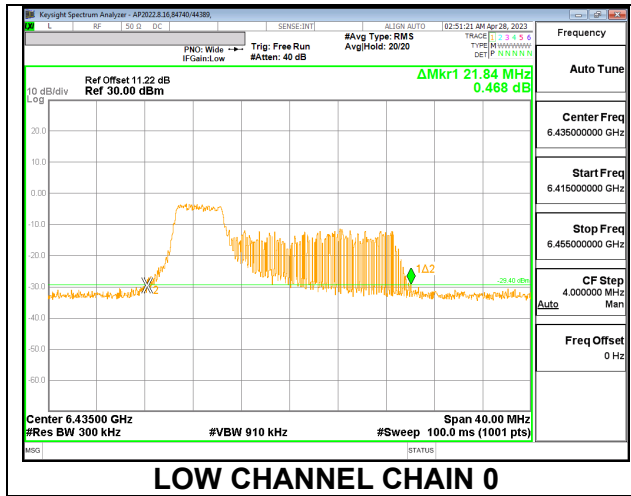

LOW

MID

HIGH

2TX CHAIN 0 + CHAIN 1 CDD OFDMA MODE: 52T

Channel	Frequency (MHz)	26 dB Bandwidth Chain 0 (MHz)	26 dB Bandwidth Chain 1 (MHz)
Low	6435	21.84	21.32
Mid	6475	19.96	19.84
High	6515	22.08	20.64

LOW

MID

HIGH

2TX CHAIN 0 + CHAIN 1 CDD OFDMA MODE: 106T

Channel	Frequency (MHz)	26 dB Bandwidth Chain 0 (MHz)	26 dB Bandwidth Chain 1 (MHz)
Low	6435	23.24	23.44
Mid	6475	23.60	23.20
High	6515	23.00	22.48

LOW

MID