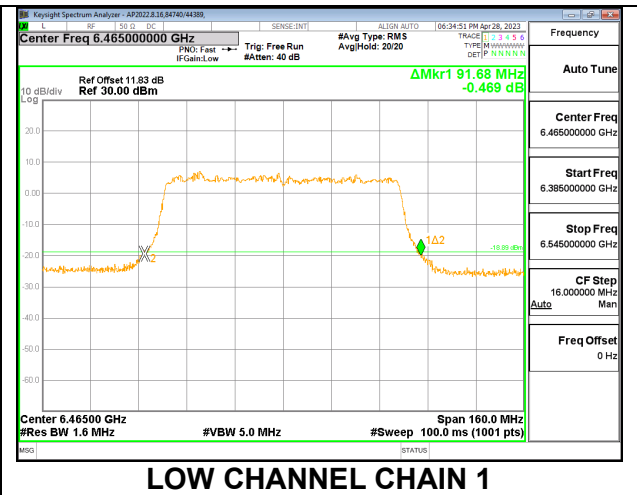

LOW

MID

HIGH

9.3.9. 802.11ax HE80 MODE 2TX IN THE UNII-6 BAND

2TX CHAIN 0 + CHAIN 1 CDD OFDMA MODE: 996T

Channel	Frequency (MHz)	26 dB Bandwidth	
		Chain 0 (MHz)	Chain 1 (MHz)
Low	6465	100.00	91.68
High	6545	95.20	91.04

LOW

HIGH

9.3.10. 802.11ax HE160 MODE 2TX IN THE UNII-6 BAND

2TX CHAIN 0 + CHAIN 1 CDD OFDMA MODE: 2x996T

Channel	Frequency (MHz)	26 dB Bandwidth	
		Chain 0 (MHz)	Chain 1 (MHz)
Mid	6505	169.60	168.32

MID

9.3.11. 802.11a MODE 2TX IN THE UNII-7 BAND