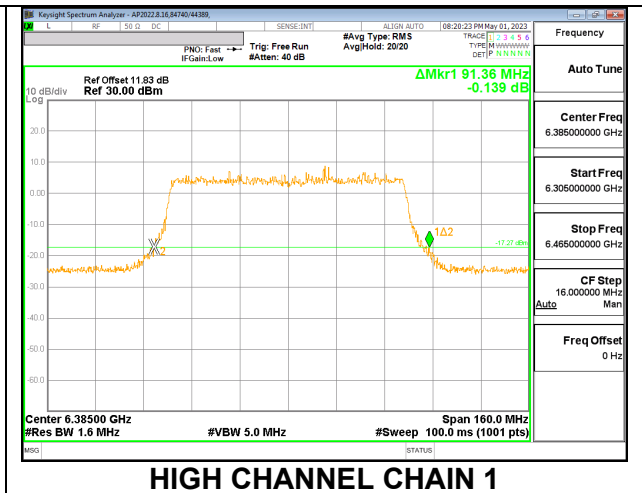

2TX CHAIN 0 + CHAIN 1 CDD OFDMA MODE: 484T

Channel	Frequency (MHz)	26 dB Bandwidth Chain 0 (MHz)	26 dB Bandwidth Chain 1 (MHz)
Low	5965	47.60	48.40
Mid	6165	48.08	47.36
High	6405	48.72	48.80

LOW

MID

HIGH

9.3.4. 802.11ax HE80 MODE 2TX IN THE UNII-5 BAND

2TX CHAIN 0 + CHAIN 1 CDD OFDMA MODE: 996T

Channel	Frequency (MHz)	26 dB Bandwidth Chain 0 (MHz)	26 dB Bandwidth Chain 1 (MHz)
Low	5985	94.88	92.64
Mid	6145	94.56	90.56
High	6385	100.96	91.36

LOW

MID

HIGH

9.3.5. 802.11ax HE160 MODE 2TX IN THE UNII-5 BAND

2TX CHAIN 0 + CHAIN 1 CDD OFDMA MODE: 2x996T

Channel	Frequency (MHz)	26 dB Bandwidth	
		Chain 0 (MHz)	Chain 1 (MHz)
Low	6025	169.28	168.64
Mid	6185	168.00	168.32
High	6345	169.28	168.00