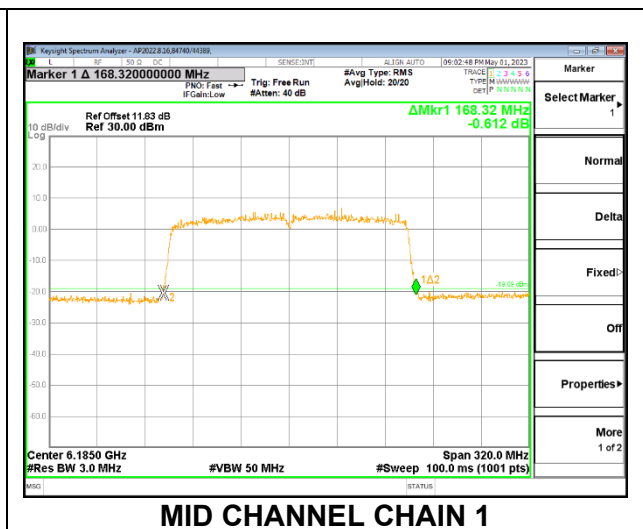

2TX CHAIN 0 + CHAIN 1 CDD OFDMA MODE: 996T

Channel	Frequency (MHz)	26 dB Bandwidth Chain 0 (MHz)	26 dB Bandwidth Chain 1 (MHz)
Low	5985	94.88	92.64
Mid	6145	94.56	90.56
High	6385	100.96	91.36

LOW

MID

HIGH

9.3.5. 802.11ax HE160 MODE 2TX IN THE UNII-5 BAND

2TX CHAIN 0 + CHAIN 1 CDD OFDMA MODE: 2x996T

Channel	Frequency (MHz)	26 dB Bandwidth	
		Chain 0 (MHz)	Chain 1 (MHz)
Low	6025	169.28	168.64
Mid	6185	168.00	168.32
High	6345	169.28	168.00

LOW

MID

HIGH

9.3.6. 802.11a MODE 2TX IN THE UNII-6 BAND

2TX CHAIN 0 + CHAIN 1 CDD OFDMA MODE

Channel	Frequency (MHz)	26 dB Bandwidth Chain 0 (MHz)	26 dB Bandwidth Chain 1 (MHz)
Low	6435	20.08	19.68
Mid	6475	19.92	19.60
High	6515	20.00	19.60