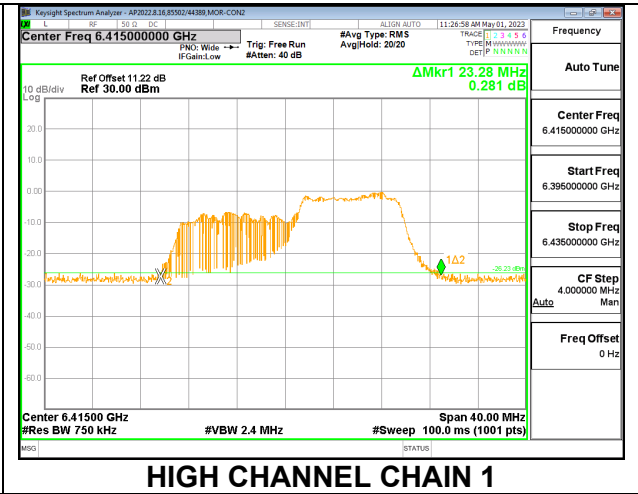

2TX CHAIN 0 + CHAIN 1 CDD OFDMA MODE: 106T

Channel	Frequency (MHz)	26 dB Bandwidth Chain 0 (MHz)	26 dB Bandwidth Chain 1 (MHz)
Low	5955	24.40	23.80
Mid	6175	23.44	23.12
High	5415	24.56	23.28

LOW

MID

HIGH

2TX CHAIN 0 + CHAIN 1 CDD OFDMA MODE: 242T

Channel	Frequency (MHz)	26 dB Bandwidth Chain 0 (MHz)	26 dB Bandwidth Chain 1 (MHz)
Low	5955	24.68	24.08
Mid	6175	24.44	23.48
High	6415	21.92	21.36

LOW

MID

HIGH

9.3.3. 802.11ax HE40 MODE 2TX IN THE UNII-5 BAND