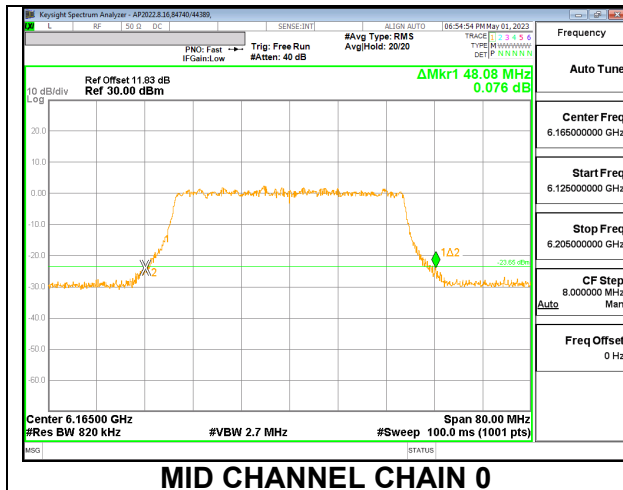

2TX CHAIN 0 + CHAIN 1 CDD OFDMA MODE: 106T

Channel	Frequency (MHz)	26 dB Bandwidth Chain 0 (MHz)	26 dB Bandwidth Chain 1 (MHz)
Low	5955	24.40	23.80
Mid	6175	23.44	23.12
High	5415	24.56	23.28

LOW

MID

HIGH

2TX CHAIN 0 + CHAIN 1 CDD OFDMA MODE: 242T

Channel	Frequency (MHz)	26 dB Bandwidth Chain 0 (MHz)	26 dB Bandwidth Chain 1 (MHz)
Low	5955	24.68	24.08
Mid	6175	24.44	23.48
High	6415	21.92	21.36

LOW

MID

HIGH

9.3.3. 802.11ax HE40 MODE 2TX IN THE UNII-5 BAND

2TX CHAIN 0 + CHAIN 1 CDD OFDMA MODE: 484T

Channel	Frequency (MHz)	26 dB Bandwidth Chain 0 (MHz)	26 dB Bandwidth Chain 1 (MHz)
Low	5965	47.60	48.40
Mid	6165	48.08	47.36
High	6405	48.72	48.80

LOW

MID

HIGH

9.3.4. 802.11ax HE80 MODE 2TX IN THE UNII-5 BAND

2TX CHAIN 0 + CHAIN 1 CDD OFDMA MODE: 996T

Channel	Frequency (MHz)	26 dB Bandwidth Chain 0 (MHz)	26 dB Bandwidth Chain 1 (MHz)
Low	5985	94.88	92.64
Mid	6145	94.56	90.56
High	6385	100.96	91.36

LOW

MID

HIGH