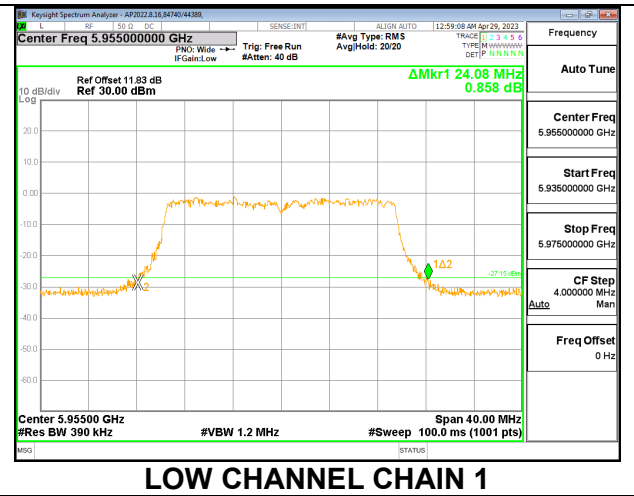

2TX CHAIN 0 + CHAIN 1 CDD OFDMA MODE: 106T

Channel	Frequency (MHz)	26 dB Bandwidth Chain 0 (MHz)	26 dB Bandwidth Chain 1 (MHz)
Low	5955	24.40	23.80
Mid	6175	23.44	23.12
High	5415	24.56	23.28

LOW

MID

HIGH

2TX CHAIN 0 + CHAIN 1 CDD OFDMA MODE: 242T

Channel	Frequency (MHz)	26 dB Bandwidth Chain 0 (MHz)	26 dB Bandwidth Chain 1 (MHz)
Low	5955	24.68	24.08
Mid	6175	24.44	23.48
High	6415	21.92	21.36

LOW

MID

HIGH

9.3.3. 802.11ax HE40 MODE 2TX IN THE UNII-5 BAND