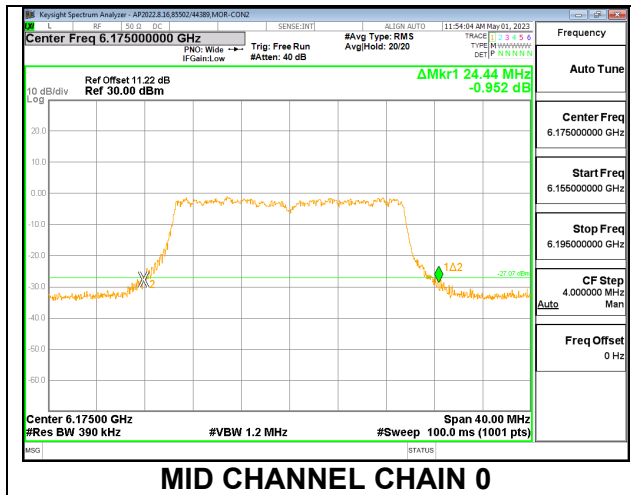

2TX CHAIN 0 + CHAIN 1 CDD OFDMA MODE: 106T

Channel	Frequency (MHz)	26 dB Bandwidth Chain 0 (MHz)	26 dB Bandwidth Chain 1 (MHz)
Low	5955	24.40	23.80
Mid	6175	23.44	23.12
High	5415	24.56	23.28

LOW

MID

HIGH

2TX CHAIN 0 + CHAIN 1 CDD OFDMA MODE: 242T

Channel	Frequency (MHz)	26 dB Bandwidth Chain 0 (MHz)	26 dB Bandwidth Chain 1 (MHz)
Low	5955	24.68	24.08
Mid	6175	24.44	23.48
High	6415	21.92	21.36

LOW

MID

HIGH

9.3.3. 802.11ax HE40 MODE 2TX IN THE UNII-5 BAND

2TX CHAIN 0 + CHAIN 1 CDD OFDMA MODE: 484T

Channel	Frequency (MHz)	26 dB Bandwidth Chain 0 (MHz)	26 dB Bandwidth Chain 1 (MHz)
Low	5965	47.60	48.40
Mid	6165	48.08	47.36
High	6405	48.72	48.80

LOW

MID

HIGH

9.3.4. 802.11ax HE80 MODE 2TX IN THE UNII-5 BAND

2TX CHAIN 0 + CHAIN 1 CDD OFDMA MODE: 996T

Channel	Frequency (MHz)	26 dB Bandwidth Chain 0 (MHz)	26 dB Bandwidth Chain 1 (MHz)
Low	5985	94.88	92.64
Mid	6145	94.56	90.56
High	6385	100.96	91.36

LOW

MID

HIGH