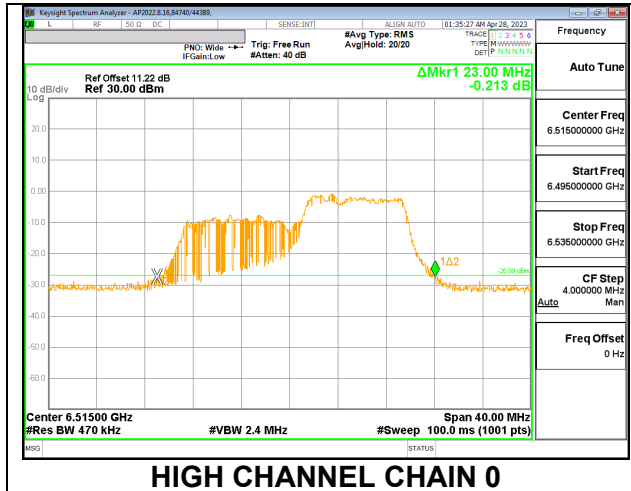

MID

HIGH

2TX CHAIN 0 + CHAIN 1 CDD OFDMA MODE: 106T

Channel	Frequency (MHz)	26 dB Bandwidth Chain 0 (MHz)	26 dB Bandwidth Chain 1 (MHz)
Low	6435	23.24	23.44
Mid	6475	23.60	23.20
High	6515	23.00	22.48

LOW

MID

HIGH

2TX CHAIN 0 + CHAIN 1 CDD OFDMA MODE: 242T

Channel	Frequency (MHz)	26 dB Bandwidth Chain 0 (MHz)	26 dB Bandwidth Chain 1 (MHz)
Low	6435	23.96	24.84
Mid	6475	25.08	23.72
High	6515	25.24	23.96

LOW

MID

HIGH