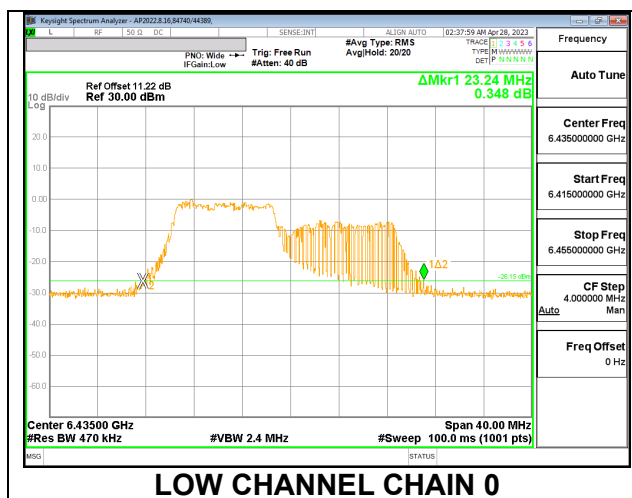

MID

HIGH

2TX CHAIN 0 + CHAIN 1 CDD OFDMA MODE: 106T

Channel	Frequency (MHz)	26 dB Bandwidth Chain 0 (MHz)	26 dB Bandwidth Chain 1 (MHz)
Low	6435	23.24	23.44
Mid	6475	23.60	23.20
High	6515	23.00	22.48

LOW

MID

HIGH

2TX CHAIN 0 + CHAIN 1 CDD OFDMA MODE: 242T

Channel	Frequency (MHz)	26 dB Bandwidth Chain 0 (MHz)	26 dB Bandwidth Chain 1 (MHz)
Low	6435	23.96	24.84
Mid	6475	25.08	23.72
High	6515	25.24	23.96

LOW

MID

HIGH