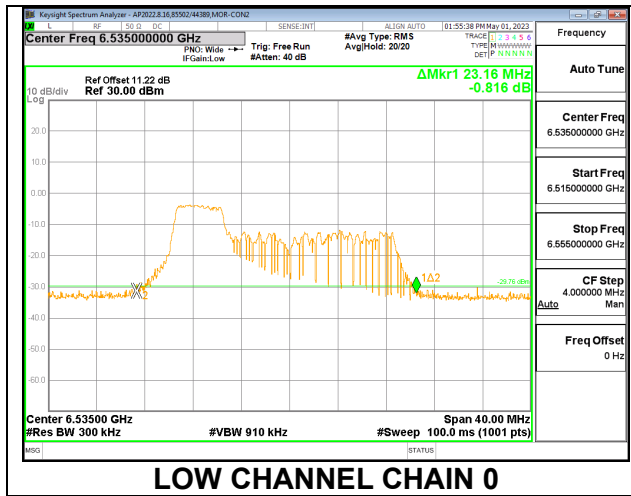

2TX CHAIN 0 + CHAIN 1 CDD OFDMA MODE: 52T

Channel	Frequency (MHz)	26 dB Bandwidth Chain 0 (MHz)	26 dB Bandwidth Chain 1 (MHz)
Low	6535	23.16	21.36
Mid	5715	20.88	19.32
High	6855	21.56	20.96

LOW