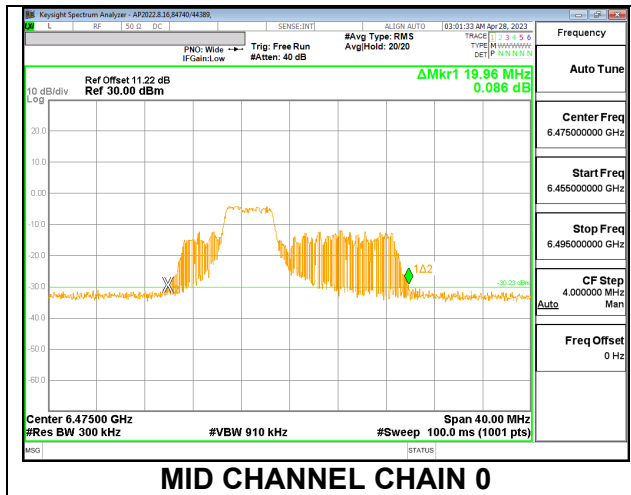

LOW

MID

HIGH

9.3.7. 802.11ax HE20 MODE 2TX IN THE UNII-6 BAND

2TX CHAIN 0 + CHAIN 1 CDD OFDMA MODE: 26T

Channel	Frequency (MHz)	26 dB Bandwidth Chain 0 (MHz)	26 dB Bandwidth Chain 1 (MHz)
Low	6435	22.28	21.72
Mid	6475	19.36	18.88
High	6515	21.64	20.68

LOW

MID

HIGH

2TX CHAIN 0 + CHAIN 1 CDD OFDMA MODE: 52T

Channel	Frequency (MHz)	26 dB Bandwidth Chain 0 (MHz)	26 dB Bandwidth Chain 1 (MHz)
Low	6435	21.84	21.32
Mid	6475	19.96	19.84
High	6515	22.08	20.64

LOW

MID

HIGH

2TX CHAIN 0 + CHAIN 1 CDD OFDMA MODE: 106T

Channel	Frequency (MHz)	26 dB Bandwidth Chain 0 (MHz)	26 dB Bandwidth Chain 1 (MHz)
Low	6435	23.24	23.44
Mid	6475	23.60	23.20
High	6515	23.00	22.48

LOW

MID