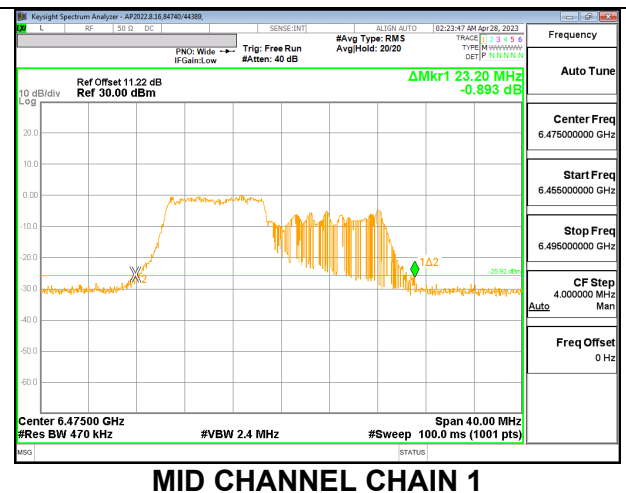

LOW

MID

HIGH

2TX CHAIN 0 + CHAIN 1 CDD OFDMA MODE: 52T

Channel	Frequency (MHz)	26 dB Bandwidth Chain 0 (MHz)	26 dB Bandwidth Chain 1 (MHz)
Low	6435	21.84	21.32
Mid	6475	19.96	19.84
High	6515	22.08	20.64

LOW

MID

HIGH

2TX CHAIN 0 + CHAIN 1 CDD OFDMA MODE: 106T

Channel	Frequency (MHz)	26 dB Bandwidth Chain 0 (MHz)	26 dB Bandwidth Chain 1 (MHz)
Low	6435	23.24	23.44
Mid	6475	23.60	23.20
High	6515	23.00	22.48

LOW

MID

HIGH

2TX CHAIN 0 + CHAIN 1 CDD OFDMA MODE: 242T

Channel	Frequency (MHz)	26 dB Bandwidth Chain 0 (MHz)	26 dB Bandwidth Chain 1 (MHz)
Low	6435	23.96	24.84
Mid	6475	25.08	23.72
High	6515	25.24	23.96

LOW

MID

HIGH