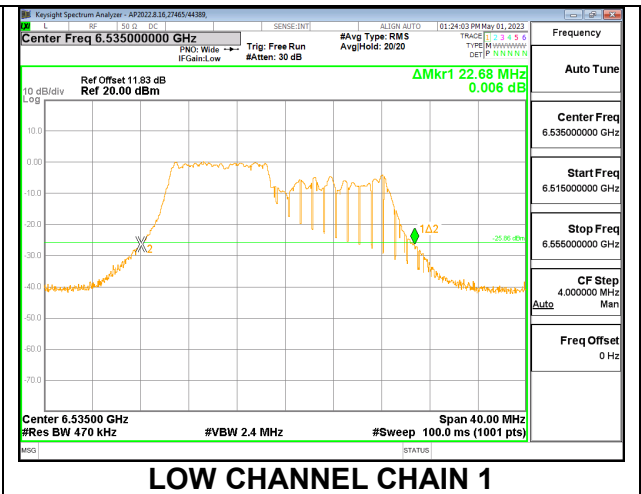

2TX CHAIN 0 + CHAIN 1 CDD OFDMA MODE: 106T

Channel	Frequency (MHz)	26 dB Bandwidth Chain 0 (MHz)	26 dB Bandwidth Chain 1 (MHz)
Low	6535	23.28	22.68
Mid	6715	23.04	22.60
High	6855	22.56	21.88

LOW