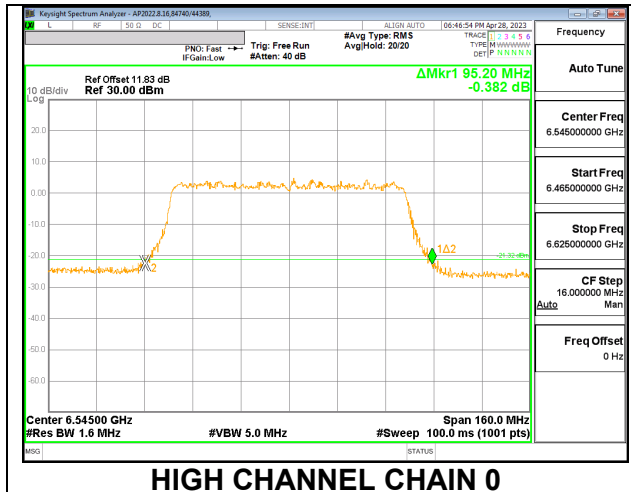

LOW

MID

HIGH

9.3.9. 802.11ax HE80 MODE 2TX IN THE UNII-6 BAND

2TX CHAIN 0 + CHAIN 1 CDD OFDMA MODE: 996T

Channel	Frequency (MHz)	26 dB Bandwidth	
		Chain 0 (MHz)	Chain 1 (MHz)
Low	6465	100.00	91.68
High	6545	95.20	91.04

LOW

HIGH

9.3.10. 802.11ax HE160 MODE 2TX IN THE UNII-6 BAND

2TX CHAIN 0 + CHAIN 1 CDD OFDMA MODE: 2x996T

Channel	Frequency (MHz)	26 dB Bandwidth	
		Chain 0 (MHz)	Chain 1 (MHz)
Mid	6505	169.60	168.32

MID

9.3.11. 802.11a MODE 2TX IN THE UNII-7 BAND