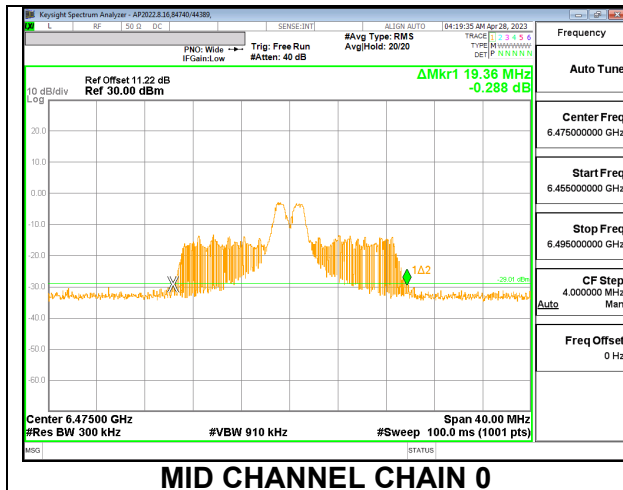

LOW

MID

HIGH

9.3.7. 802.11ax HE20 MODE 2TX IN THE UNII-6 BAND

2TX CHAIN 0 + CHAIN 1 CDD OFDMA MODE: 26T

Channel	Frequency (MHz)	26 dB Bandwidth Chain 0 (MHz)	26 dB Bandwidth Chain 1 (MHz)
Low	6435	22.28	21.72
Mid	6475	19.36	18.88
High	6515	21.64	20.68

LOW

MID

HIGH

2TX CHAIN 0 + CHAIN 1 CDD OFDMA MODE: 52T

Channel	Frequency (MHz)	26 dB Bandwidth Chain 0 (MHz)	26 dB Bandwidth Chain 1 (MHz)
Low	6435	21.84	21.32
Mid	6475	19.96	19.84
High	6515	22.08	20.64

LOW