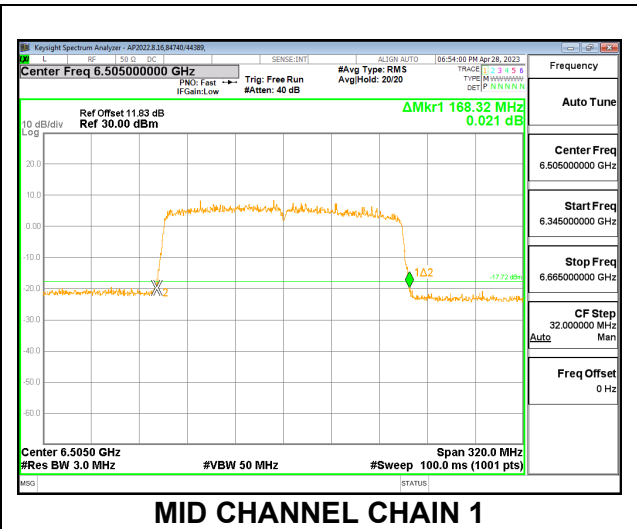

LOW

HIGH

9.3.10. 802.11ax HE160 MODE 2TX IN THE UNII-6 BAND

2TX CHAIN 0 + CHAIN 1 CDD OFDMA MODE: 2x996T

Channel	Frequency (MHz)	26 dB Bandwidth	
		Chain 0 (MHz)	Chain 1 (MHz)
Mid	6505	169.60	168.32

MID

9.3.11. 802.11a MODE 2TX IN THE UNII-7 BAND