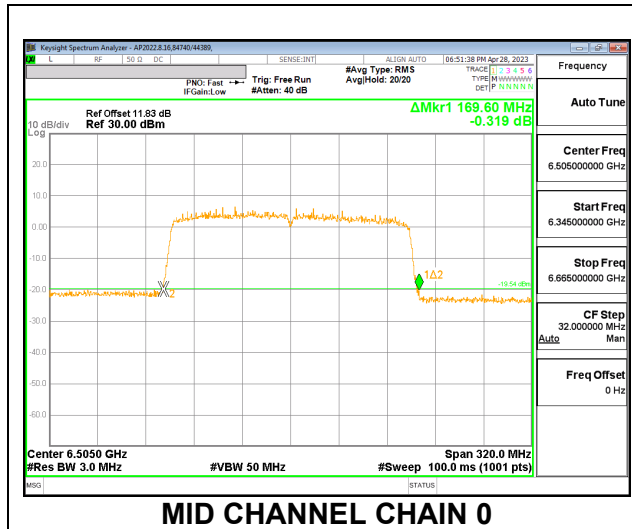

LOW

HIGH

9.3.10. 802.11ax HE160 MODE 2TX IN THE UNII-6 BAND

2TX CHAIN 0 + CHAIN 1 CDD OFDMA MODE: 2x996T

Channel	Frequency (MHz)	26 dB Bandwidth	
		Chain 0 (MHz)	Chain 1 (MHz)
Mid	6505	169.60	168.32

MID

9.3.11. 802.11a MODE 2TX IN THE UNII-7 BAND