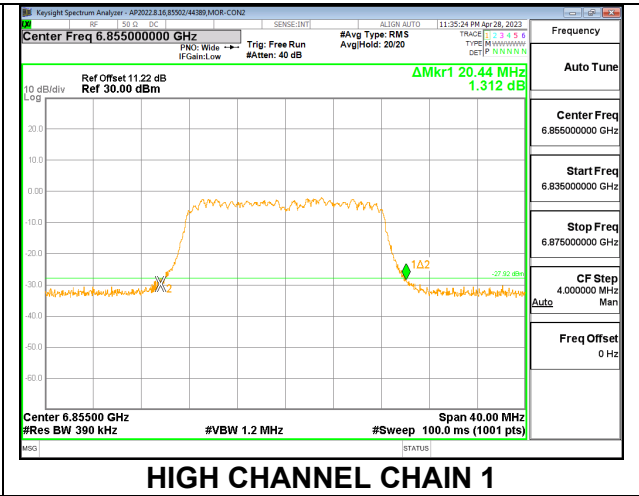

2TX CHAIN 0 + CHAIN 1 CDD OFDMA MODE

Channel	Frequency (MHz)	26 dB Bandwidth Chain 0 (MHz)	26 dB Bandwidth Chain 1 (MHz)
Low	6535	21.32	20.16
Mid	6715	20.92	20.00
High	6855	20.60	20.44

LOW

MID

HIGH

9.3.12. 802.11ax HE20 MODE 2TX IN THE UNII-7 BAND