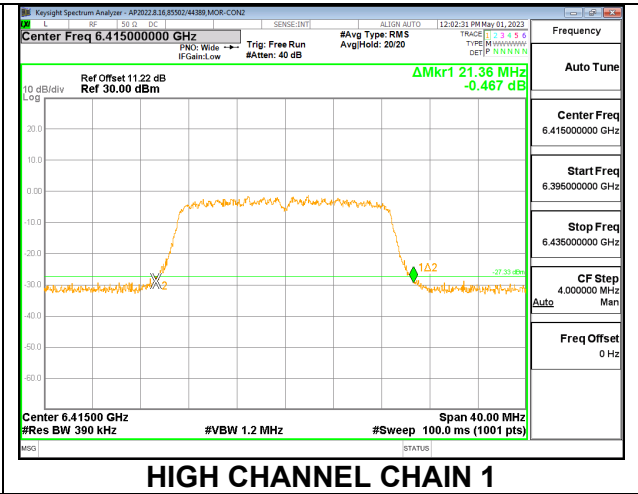

2TX CHAIN 0 + CHAIN 1 CDD OFDMA MODE: 106T

Channel	Frequency (MHz)	26 dB Bandwidth Chain 0 (MHz)	26 dB Bandwidth Chain 1 (MHz)
Low	5955	24.40	23.80
Mid	6175	23.44	23.12
High	5415	24.56	23.28

LOW

MID

HIGH

2TX CHAIN 0 + CHAIN 1 CDD OFDMA MODE: 242T

Channel	Frequency (MHz)	26 dB Bandwidth Chain 0 (MHz)	26 dB Bandwidth Chain 1 (MHz)
Low	5955	24.68	24.08
Mid	6175	24.44	23.48
High	6415	21.92	21.36

LOW

MID

HIGH

9.3.3. 802.11ax HE40 MODE 2TX IN THE UNII-5 BAND

2TX CHAIN 0 + CHAIN 1 CDD OFDMA MODE: 484T

Channel	Frequency (MHz)	26 dB Bandwidth Chain 0 (MHz)	26 dB Bandwidth Chain 1 (MHz)
Low	5965	47.60	48.40
Mid	6165	48.08	47.36
High	6405	48.72	48.80

LOW

MID

HIGH

9.3.4. 802.11ax HE80 MODE 2TX IN THE UNII-5 BAND

2TX CHAIN 0 + CHAIN 1 CDD OFDMA MODE: 996T

Channel	Frequency (MHz)	26 dB Bandwidth Chain 0 (MHz)	26 dB Bandwidth Chain 1 (MHz)
Low	5985	94.88	92.64
Mid	6145	94.56	90.56
High	6385	100.96	91.36

LOW

MID

HIGH