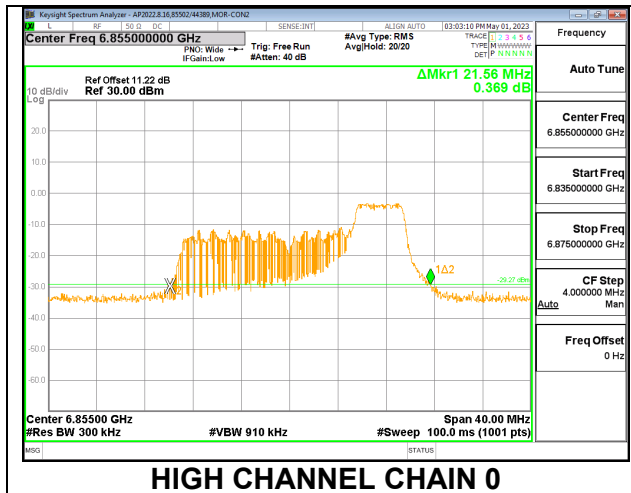

Channel	Frequency (MHz)	26 dB Bandwidth Chain 0 (MHz)	26 dB Bandwidth Chain 1 (MHz)
Low	6535	23.16	21.36
Mid	5715	20.88	19.32
High	6855	21.56	20.96

LOW

MID

HIGH

2TX CHAIN 0 + CHAIN 1 CDD OFDMA MODE: 106T

Channel	Frequency (MHz)	26 dB Bandwidth Chain 0 (MHz)	26 dB Bandwidth Chain 1 (MHz)
Low	6535	23.28	22.68
Mid	6715	23.04	22.60
High	6855	22.56	21.88