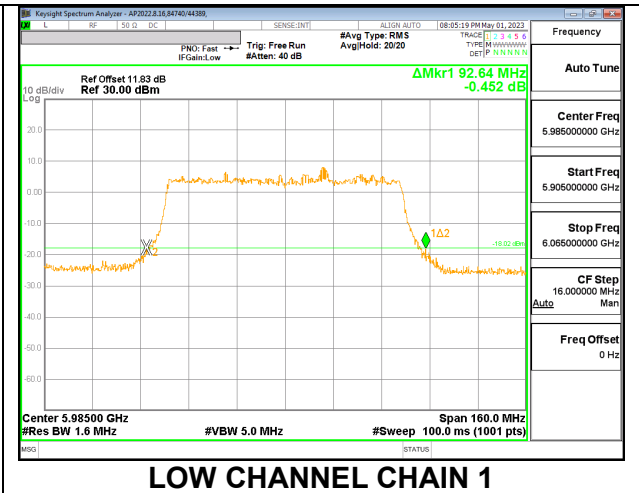

2TX CHAIN 0 + CHAIN 1 CDD OFDMA MODE: 484T

Channel	Frequency (MHz)	26 dB Bandwidth Chain 0 (MHz)	26 dB Bandwidth Chain 1 (MHz)
Low	5965	47.60	48.40
Mid	6165	48.08	47.36
High	6405	48.72	48.80

LOW

MID

HIGH

9.3.4. 802.11ax HE80 MODE 2TX IN THE UNII-5 BAND

2TX CHAIN 0 + CHAIN 1 CDD OFDMA MODE: 996T

Channel	Frequency (MHz)	26 dB Bandwidth Chain 0 (MHz)	26 dB Bandwidth Chain 1 (MHz)
Low	5985	94.88	92.64
Mid	6145	94.56	90.56
High	6385	100.96	91.36

LOW

MID

HIGH