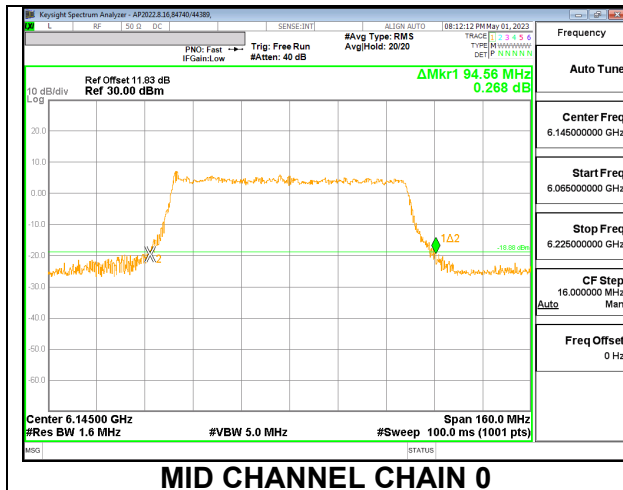

Channel	Frequency (MHz)	26 dB Bandwidth Chain 0 (MHz)	26 dB Bandwidth Chain 1 (MHz)
Low	5955	24.68	24.08
Mid	6175	24.44	23.48
High	6415	21.92	21.36

LOW

MID

HIGH

9.3.3. 802.11ax HE40 MODE 2TX IN THE UNII-5 BAND

2TX CHAIN 0 + CHAIN 1 CDD OFDMA MODE: 484T

Channel	Frequency (MHz)	26 dB Bandwidth Chain 0 (MHz)	26 dB Bandwidth Chain 1 (MHz)
Low	5965	47.60	48.40
Mid	6165	48.08	47.36
High	6405	48.72	48.80

LOW

MID

HIGH

9.3.4. 802.11ax HE80 MODE 2TX IN THE UNII-5 BAND

2TX CHAIN 0 + CHAIN 1 CDD OFDMA MODE: 996T

Channel	Frequency (MHz)	26 dB Bandwidth Chain 0 (MHz)	26 dB Bandwidth Chain 1 (MHz)
Low	5985	94.88	92.64
Mid	6145	94.56	90.56
High	6385	100.96	91.36

LOW

MID

HIGH

9.3.5. 802.11ax HE160 MODE 2TX IN THE UNII-5 BAND

2TX CHAIN 0 + CHAIN 1 CDD OFDMA MODE: 2x996T

Channel	Frequency (MHz)	26 dB Bandwidth	
		Chain 0 (MHz)	Chain 1 (MHz)
Low	6025	169.28	168.64
Mid	6185	168.00	168.32
High	6345	169.28	168.00