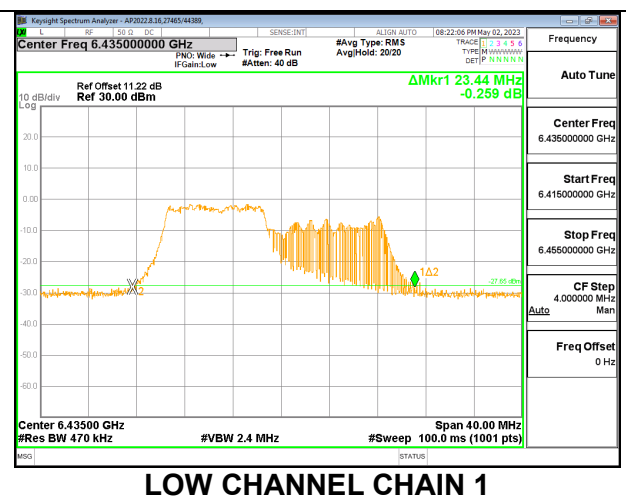

MID

HIGH

2TX CHAIN 0 + CHAIN 1 CDD OFDMA MODE: 106T

Channel	Frequency (MHz)	26 dB Bandwidth Chain 0 (MHz)	26 dB Bandwidth Chain 1 (MHz)
Low	6435	23.24	23.44
Mid	6475	23.60	23.20
High	6515	23.00	22.48

LOW

MID

HIGH

2TX CHAIN 0 + CHAIN 1 CDD OFDMA MODE: 242T

Channel	Frequency (MHz)	26 dB Bandwidth Chain 0 (MHz)	26 dB Bandwidth Chain 1 (MHz)
Low	6435	23.96	24.84
Mid	6475	25.08	23.72
High	6515	25.24	23.96

LOW

MID

HIGH