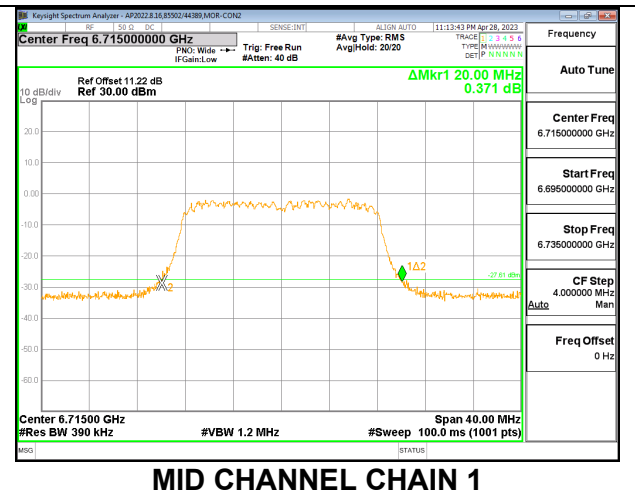

LOW

HIGH

9.3.10. 802.11ax HE160 MODE 2TX IN THE UNII-6 BAND

2TX CHAIN 0 + CHAIN 1 CDD OFDMA MODE: 2x996T

Channel	Frequency (MHz)	26 dB Bandwidth	
		Chain 0 (MHz)	Chain 1 (MHz)
Mid	6505	169.60	168.32

MID

9.3.11. 802.11a MODE 2TX IN THE UNII-7 BAND

2TX CHAIN 0 + CHAIN 1 CDD OFDMA MODE

Channel	Frequency (MHz)	26 dB Bandwidth Chain 0 (MHz)	26 dB Bandwidth Chain 1 (MHz)
Low	6535	21.32	20.16
Mid	6715	20.92	20.00
High	6855	20.60	20.44

LOW

MID

HIGH

9.3.12. 802.11ax HE20 MODE 2TX IN THE UNII-7 BAND