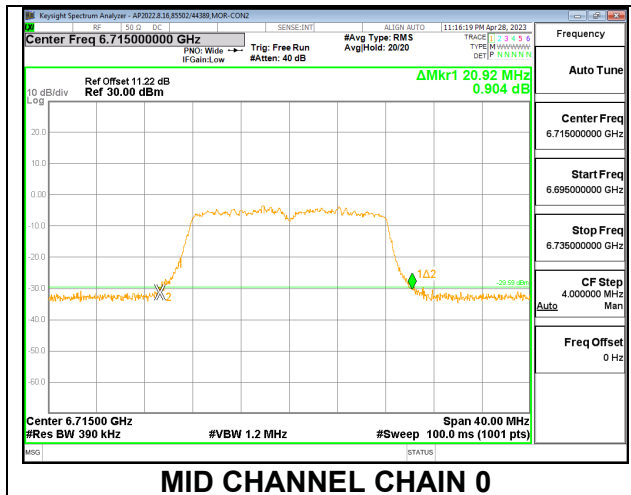

9.3.11. 802.11a MODE 2TX IN THE UNII-7 BAND

2TX CHAIN 0 + CHAIN 1 CDD OFDMA MODE

Channel	Frequency (MHz)	26 dB Bandwidth Chain 0 (MHz)	26 dB Bandwidth Chain 1 (MHz)
Low	6535	21.32	20.16
Mid	6715	20.92	20.00
High	6855	20.60	20.44

LOW

MID