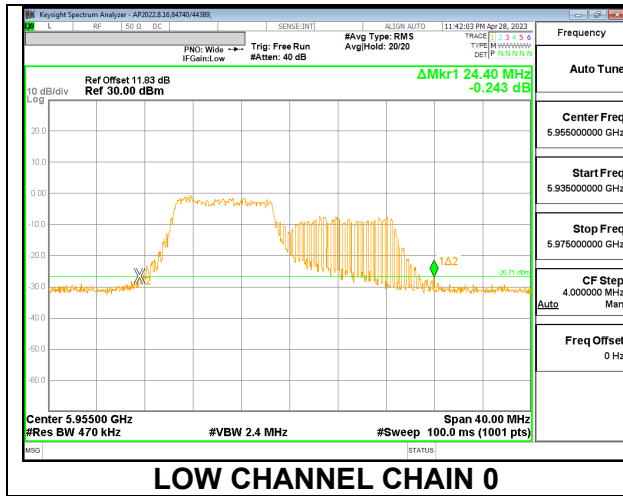

2TX CHAIN 0 + CHAIN 1 CDD OFDMA MODE: 106T

Channel	Frequency (MHz)	26 dB Bandwidth Chain 0 (MHz)	26 dB Bandwidth Chain 1 (MHz)
Low	5955	24.40	23.80
Mid	6175	23.44	23.12
High	5415	24.56	23.28

LOW

MID

HIGH

2TX CHAIN 0 + CHAIN 1 CDD OFDMA MODE: 242T

Channel	Frequency (MHz)	26 dB Bandwidth Chain 0 (MHz)	26 dB Bandwidth Chain 1 (MHz)
Low	5955	24.68	24.08
Mid	6175	24.44	23.48
High	6415	21.92	21.36

LOW

MID

HIGH

9.3.3. 802.11ax HE40 MODE 2TX IN THE UNII-5 BAND

2TX CHAIN 0 + CHAIN 1 CDD OFDMA MODE: 484T

Channel	Frequency (MHz)	26 dB Bandwidth Chain 0 (MHz)	26 dB Bandwidth Chain 1 (MHz)
Low	5965	47.60	48.40
Mid	6165	48.08	47.36
High	6405	48.72	48.80

LOW

MID

HIGH

9.3.4. 802.11ax HE80 MODE 2TX IN THE UNII-5 BAND