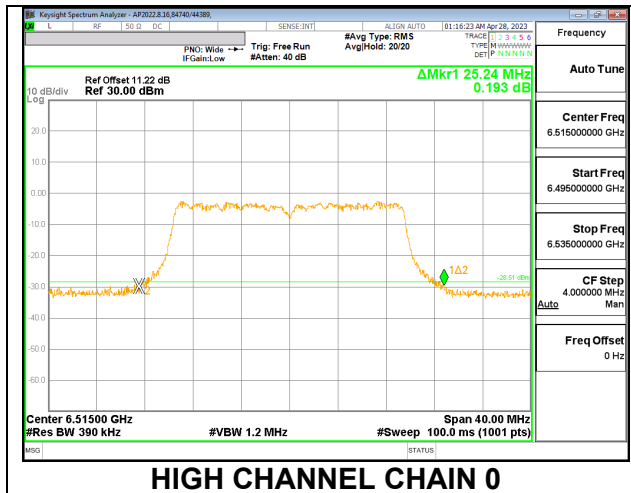

HIGH

2TX CHAIN 0 + CHAIN 1 CDD OFDMA MODE: 242T

Channel	Frequency (MHz)	26 dB Bandwidth Chain 0 (MHz)	26 dB Bandwidth Chain 1 (MHz)
Low	6435	23.96	24.84
Mid	6475	25.08	23.72
High	6515	25.24	23.96

LOW

MID

HIGH