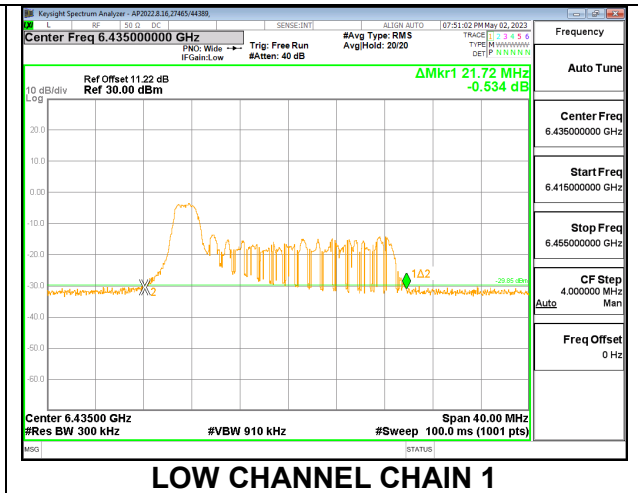

9.3.7. 802.11ax HE20 MODE 2TX IN THE UNII-6 BAND

2TX CHAIN 0 + CHAIN 1 CDD OFDMA MODE: 26T

Channel	Frequency (MHz)	26 dB Bandwidth Chain 0 (MHz)	26 dB Bandwidth Chain 1 (MHz)
Low	6435	22.28	21.72
Mid	6475	19.36	18.88
High	6515	21.64	20.68

LOW