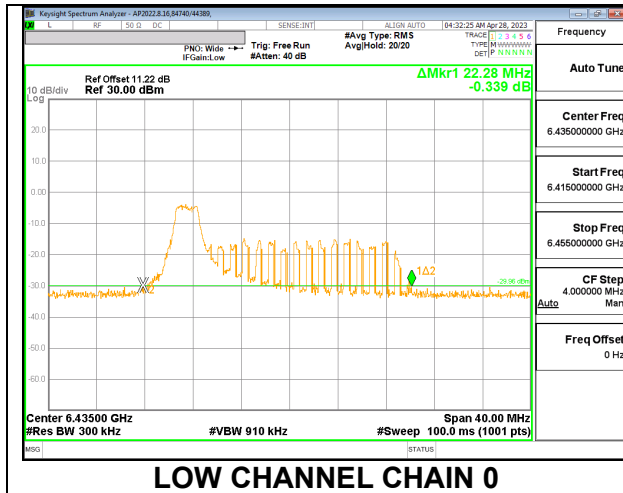

LOW

MID

HIGH

9.3.7. 802.11ax HE20 MODE 2TX IN THE UNII-6 BAND

2TX CHAIN 0 + CHAIN 1 CDD OFDMA MODE: 26T

Channel	Frequency (MHz)	26 dB Bandwidth Chain 0 (MHz)	26 dB Bandwidth Chain 1 (MHz)
Low	6435	22.28	21.72
Mid	6475	19.36	18.88
High	6515	21.64	20.68

LOW

MID

HIGH

2TX CHAIN 0 + CHAIN 1 CDD OFDMA MODE: 52T

Channel	Frequency (MHz)	26 dB Bandwidth Chain 0 (MHz)	26 dB Bandwidth Chain 1 (MHz)
Low	6435	21.84	21.32
Mid	6475	19.96	19.84
High	6515	22.08	20.64

LOW