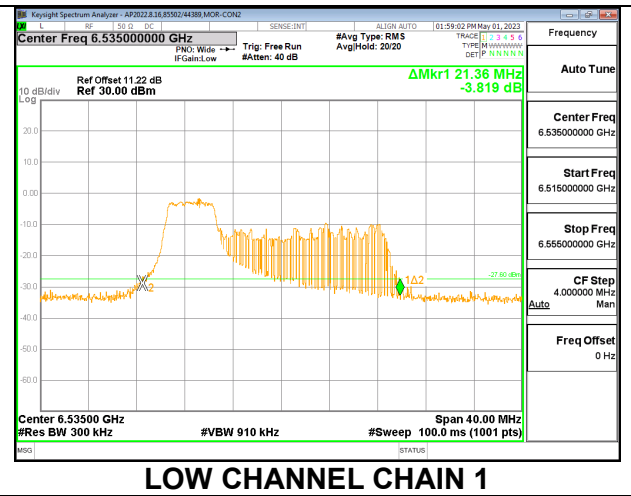

2TX CHAIN 0 + CHAIN 1 CDD OFDMA MODE: 52T

Channel	Frequency (MHz)	26 dB Bandwidth Chain 0 (MHz)	26 dB Bandwidth Chain 1 (MHz)
Low	6535	23.16	21.36
Mid	5715	20.88	19.32
High	6855	21.56	20.96

LOW