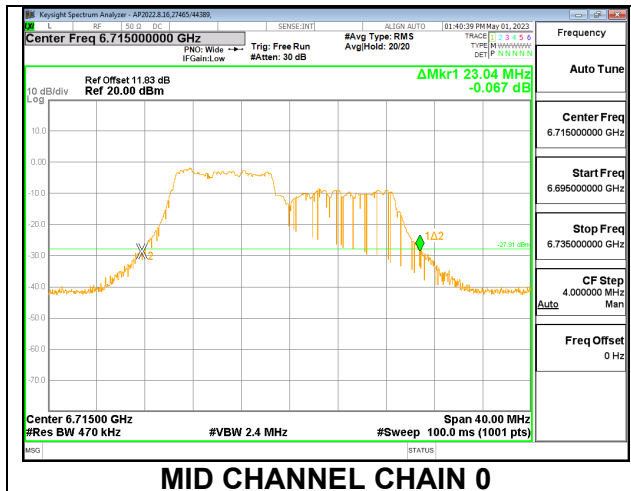

2TX CHAIN 0 + CHAIN 1 CDD OFDMA MODE: 106T

Channel	Frequency (MHz)	26 dB Bandwidth Chain 0 (MHz)	26 dB Bandwidth Chain 1 (MHz)
Low	6535	23.28	22.68
Mid	6715	23.04	22.60
High	6855	22.56	21.88

LOW

MID