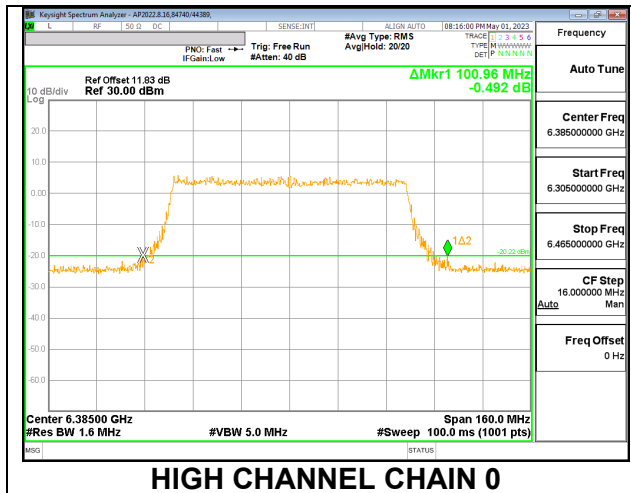

2TX CHAIN 0 + CHAIN 1 CDD OFDMA MODE: 484T

Channel	Frequency (MHz)	26 dB Bandwidth Chain 0 (MHz)	26 dB Bandwidth Chain 1 (MHz)
Low	5965	47.60	48.40
Mid	6165	48.08	47.36
High	6405	48.72	48.80

LOW

MID

HIGH

9.3.4. 802.11ax HE80 MODE 2TX IN THE UNII-5 BAND

2TX CHAIN 0 + CHAIN 1 CDD OFDMA MODE: 996T

Channel	Frequency (MHz)	26 dB Bandwidth Chain 0 (MHz)	26 dB Bandwidth Chain 1 (MHz)
Low	5985	94.88	92.64
Mid	6145	94.56	90.56
High	6385	100.96	91.36

LOW

MID

HIGH

9.3.5. 802.11ax HE160 MODE 2TX IN THE UNII-5 BAND

2TX CHAIN 0 + CHAIN 1 CDD OFDMA MODE: 2x996T

Channel	Frequency (MHz)	26 dB Bandwidth	
		Chain 0 (MHz)	Chain 1 (MHz)
Low	6025	169.28	168.64
Mid	6185	168.00	168.32
High	6345	169.28	168.00