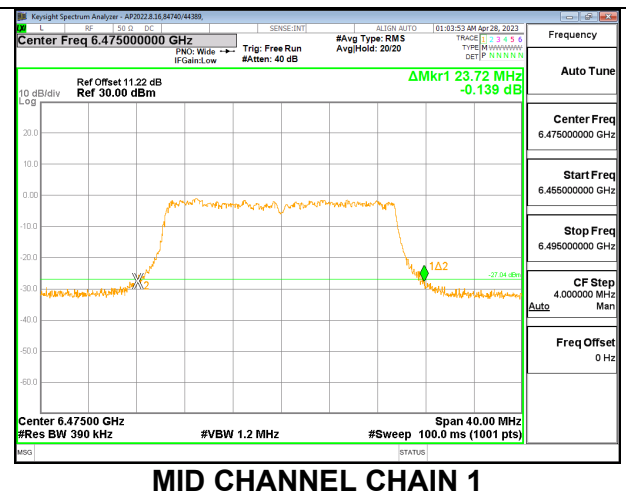

HIGH

2TX CHAIN 0 + CHAIN 1 CDD OFDMA MODE: 242T

Channel	Frequency (MHz)	26 dB Bandwidth Chain 0 (MHz)	26 dB Bandwidth Chain 1 (MHz)
Low	6435	23.96	24.84
Mid	6475	25.08	23.72
High	6515	25.24	23.96

LOW

MID

HIGH