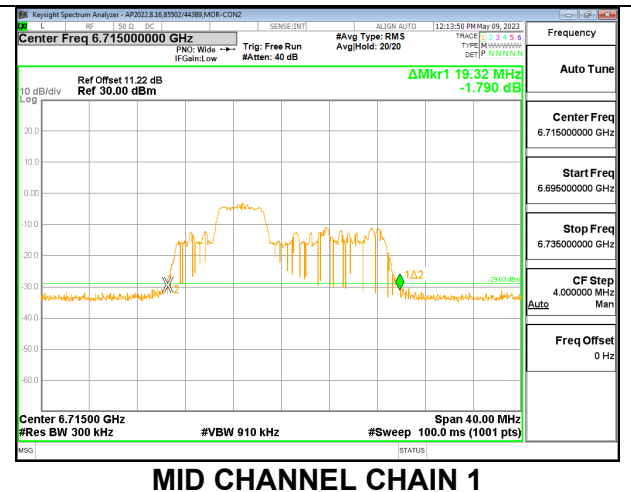

2TX CHAIN 0 + CHAIN 1 CDD OFDMA MODE: 52T

Channel	Frequency (MHz)	26 dB Bandwidth Chain 0 (MHz)	26 dB Bandwidth Chain 1 (MHz)
Low	6535	23.16	21.36
Mid	5715	20.88	19.32
High	6855	21.56	20.96

LOW

MID