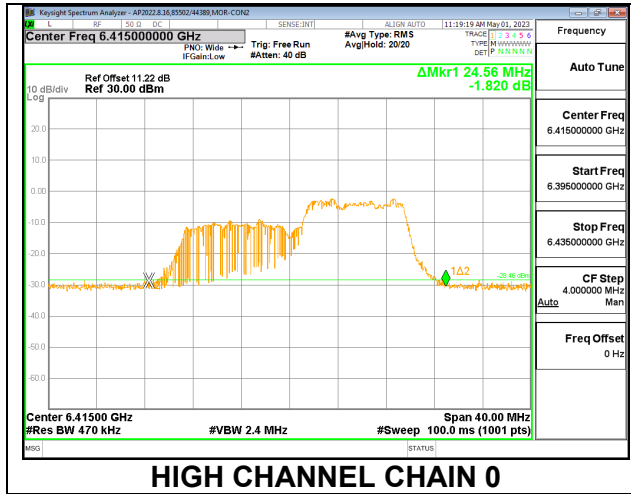

2TX CHAIN 0 + CHAIN 1 CDD OFDMA MODE: 106T

Channel	Frequency (MHz)	26 dB Bandwidth Chain 0 (MHz)	26 dB Bandwidth Chain 1 (MHz)
Low	5955	24.40	23.80
Mid	6175	23.44	23.12
High	5415	24.56	23.28

LOW

MID

HIGH

2TX CHAIN 0 + CHAIN 1 CDD OFDMA MODE: 242T

Channel	Frequency (MHz)	26 dB Bandwidth Chain 0 (MHz)	26 dB Bandwidth Chain 1 (MHz)
Low	5955	24.68	24.08
Mid	6175	24.44	23.48
High	6415	21.92	21.36

LOW

MID

HIGH

9.3.3. 802.11ax HE40 MODE 2TX IN THE UNII-5 BAND

2TX CHAIN 0 + CHAIN 1 CDD OFDMA MODE: 484T

Channel	Frequency (MHz)	26 dB Bandwidth Chain 0 (MHz)	26 dB Bandwidth Chain 1 (MHz)
Low	5965	47.60	48.40
Mid	6165	48.08	47.36
High	6405	48.72	48.80

LOW

MID

HIGH

9.3.4. 802.11ax HE80 MODE 2TX IN THE UNII-5 BAND

2TX CHAIN 0 + CHAIN 1 CDD OFDMA MODE: 996T

Channel	Frequency (MHz)	26 dB Bandwidth Chain 0 (MHz)	26 dB Bandwidth Chain 1 (MHz)
Low	5985	94.88	92.64
Mid	6145	94.56	90.56
High	6385	100.96	91.36

LOW

MID

HIGH