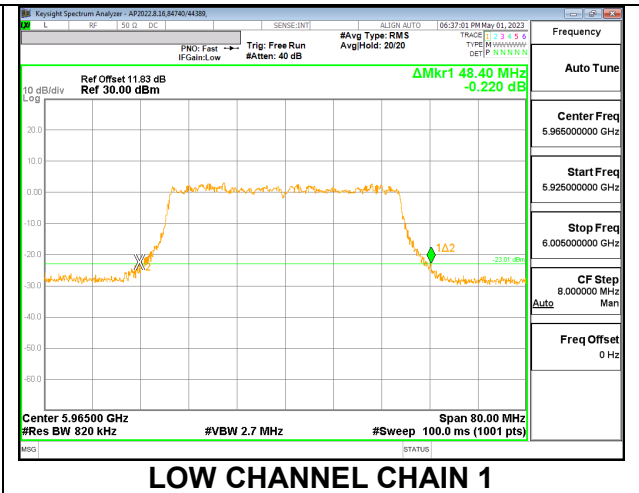

2TX CHAIN 0 + CHAIN 1 CDD OFDMA MODE: 106T

Channel	Frequency (MHz)	26 dB Bandwidth Chain 0 (MHz)	26 dB Bandwidth Chain 1 (MHz)
Low	5955	24.40	23.80
Mid	6175	23.44	23.12
High	5415	24.56	23.28

LOW

MID

HIGH

2TX CHAIN 0 + CHAIN 1 CDD OFDMA MODE: 242T

Channel	Frequency (MHz)	26 dB Bandwidth Chain 0 (MHz)	26 dB Bandwidth Chain 1 (MHz)
Low	5955	24.68	24.08
Mid	6175	24.44	23.48
High	6415	21.92	21.36

LOW

MID

HIGH

9.3.3. 802.11ax HE40 MODE 2TX IN THE UNII-5 BAND

2TX CHAIN 0 + CHAIN 1 CDD OFDMA MODE: 484T

Channel	Frequency (MHz)	26 dB Bandwidth Chain 0 (MHz)	26 dB Bandwidth Chain 1 (MHz)
Low	5965	47.60	48.40
Mid	6165	48.08	47.36
High	6405	48.72	48.80

LOW

MID

HIGH

9.3.4. 802.11ax HE80 MODE 2TX IN THE UNII-5 BAND

2TX CHAIN 0 + CHAIN 1 CDD OFDMA MODE: 996T

Channel	Frequency (MHz)	26 dB Bandwidth Chain 0 (MHz)	26 dB Bandwidth Chain 1 (MHz)
Low	5985	94.88	92.64
Mid	6145	94.56	90.56
High	6385	100.96	91.36

LOW

MID

HIGH