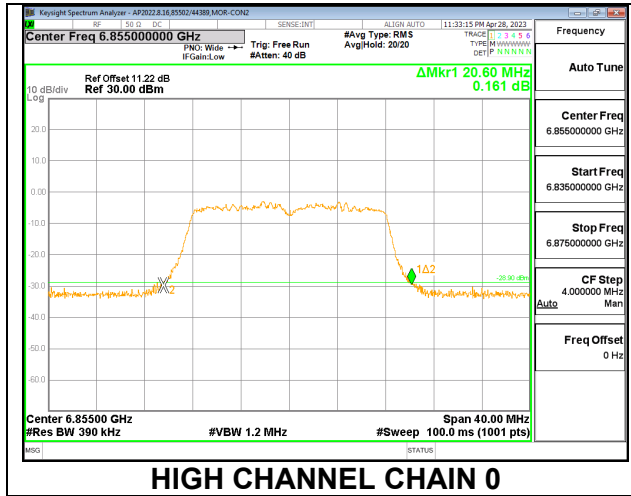

2TX CHAIN 0 + CHAIN 1 CDD OFDMA MODE

Channel	Frequency (MHz)	26 dB Bandwidth Chain 0 (MHz)	26 dB Bandwidth Chain 1 (MHz)
Low	6535	21.32	20.16
Mid	6715	20.92	20.00
High	6855	20.60	20.44

LOW

MID

HIGH

9.3.12. 802.11ax HE20 MODE 2TX IN THE UNII-7 BAND