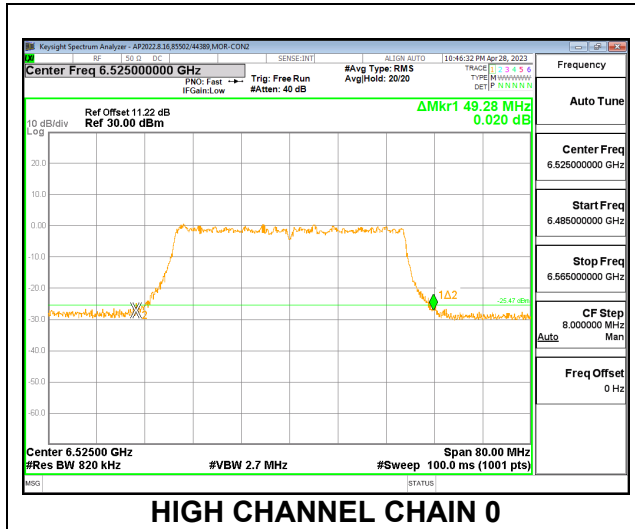

9.3.8. 802.11ax HE40 MODE 2TX IN THE UNII-6 BAND

2TX CHAIN 0 + CHAIN 1 CDD OFDMA MODE: 484T

Channel	Frequency (MHz)	26 dB Bandwidth	
		Chain 0 (MHz)	Chain 1 (MHz)
Low	6445	47.76	47.44
Mid	6485	49.52	47.04
High	6525	49.28	47.60

LOW

MID

HIGH

9.3.9. 802.11ax HE80 MODE 2TX IN THE UNII-6 BAND

2TX CHAIN 0 + CHAIN 1 CDD OFDMA MODE: 996T

Channel	Frequency (MHz)	26 dB Bandwidth	
		Chain 0 (MHz)	Chain 1 (MHz)
Low	6465	100.00	91.68
High	6545	95.20	91.04