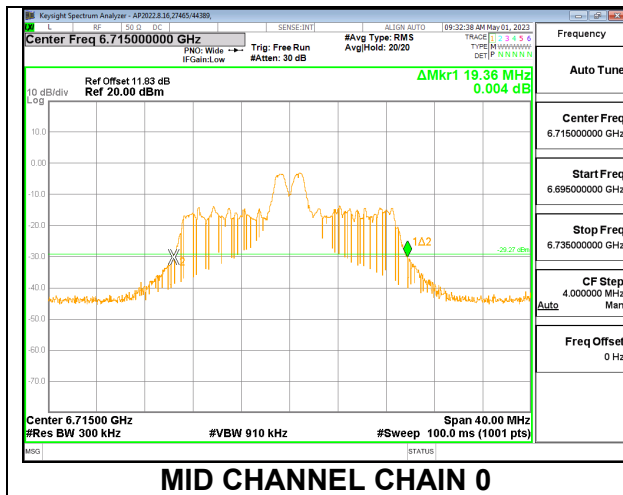

9.3.12. 802.11ax HE20 MODE 2TX IN THE UNII-7 BAND

2TX CHAIN 0 + CHAIN 1 CDD OFDMA MODE: 26T

Channel	Frequency (MHz)	26 dB Bandwidth	
		Chain 0 (MHz)	Chain 1 (MHz)
Low	6535	21.16	20.68
Mid	5715	19.36	18.92
High	6855	20.92	20.44

LOW

MID