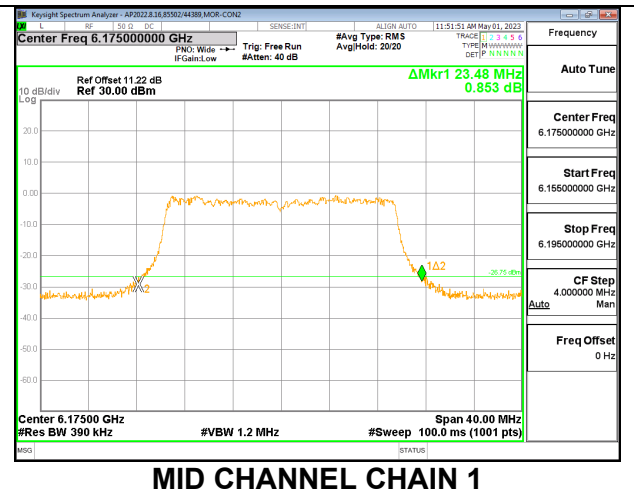

2TX CHAIN 0 + CHAIN 1 CDD OFDMA MODE: 106T

Channel	Frequency (MHz)	26 dB Bandwidth Chain 0 (MHz)	26 dB Bandwidth Chain 1 (MHz)
Low	5955	24.40	23.80
Mid	6175	23.44	23.12
High	5415	24.56	23.28

LOW

MID

HIGH

2TX CHAIN 0 + CHAIN 1 CDD OFDMA MODE: 242T

Channel	Frequency (MHz)	26 dB Bandwidth Chain 0 (MHz)	26 dB Bandwidth Chain 1 (MHz)
Low	5955	24.68	24.08
Mid	6175	24.44	23.48
High	6415	21.92	21.36

LOW

MID

HIGH

9.3.3. 802.11ax HE40 MODE 2TX IN THE UNII-5 BAND

2TX CHAIN 0 + CHAIN 1 CDD OFDMA MODE: 484T

Channel	Frequency (MHz)	26 dB Bandwidth Chain 0 (MHz)	26 dB Bandwidth Chain 1 (MHz)
Low	5965	47.60	48.40
Mid	6165	48.08	47.36
High	6405	48.72	48.80

LOW

MID

HIGH

9.3.4. 802.11ax HE80 MODE 2TX IN THE UNII-5 BAND

2TX CHAIN 0 + CHAIN 1 CDD OFDMA MODE: 996T

Channel	Frequency (MHz)	26 dB Bandwidth Chain 0 (MHz)	26 dB Bandwidth Chain 1 (MHz)
Low	5985	94.88	92.64
Mid	6145	94.56	90.56
High	6385	100.96	91.36

LOW

MID

HIGH