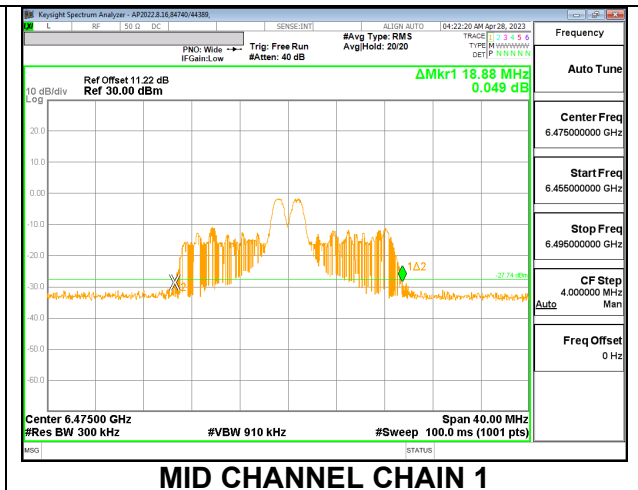

LOW

MID

HIGH

9.3.7. 802.11ax HE20 MODE 2TX IN THE UNII-6 BAND

2TX CHAIN 0 + CHAIN 1 CDD OFDMA MODE: 26T

Channel	Frequency (MHz)	26 dB Bandwidth Chain 0 (MHz)	26 dB Bandwidth Chain 1 (MHz)
Low	6435	22.28	21.72
Mid	6475	19.36	18.88
High	6515	21.64	20.68

LOW

MID

HIGH

2TX CHAIN 0 + CHAIN 1 CDD OFDMA MODE: 52T

Channel	Frequency (MHz)	26 dB Bandwidth Chain 0 (MHz)	26 dB Bandwidth Chain 1 (MHz)
Low	6435	21.84	21.32
Mid	6475	19.96	19.84
High	6515	22.08	20.64

LOW