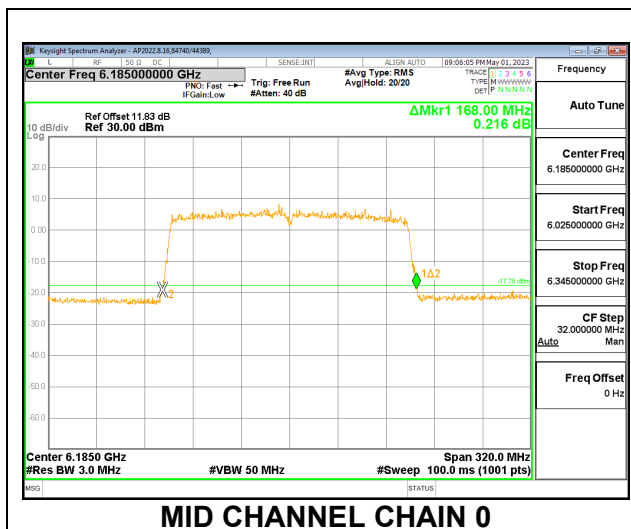

2TX CHAIN 0 + CHAIN 1 CDD OFDMA MODE: 996T

Channel	Frequency (MHz)	26 dB Bandwidth Chain 0 (MHz)	26 dB Bandwidth Chain 1 (MHz)
Low	5985	94.88	92.64
Mid	6145	94.56	90.56
High	6385	100.96	91.36

LOW

MID

HIGH

9.3.5. 802.11ax HE160 MODE 2TX IN THE UNII-5 BAND

2TX CHAIN 0 + CHAIN 1 CDD OFDMA MODE: 2x996T

Channel	Frequency (MHz)	26 dB Bandwidth	
		Chain 0 (MHz)	Chain 1 (MHz)
Low	6025	169.28	168.64
Mid	6185	168.00	168.32
High	6345	169.28	168.00

LOW

MID

HIGH

9.3.6. 802.11a MODE 2TX IN THE UNII-6 BAND

2TX CHAIN 0 + CHAIN 1 CDD OFDMA MODE

Channel	Frequency (MHz)	26 dB Bandwidth Chain 0 (MHz)	26 dB Bandwidth Chain 1 (MHz)
Low	6435	20.08	19.68
Mid	6475	19.92	19.60
High	6515	20.00	19.60