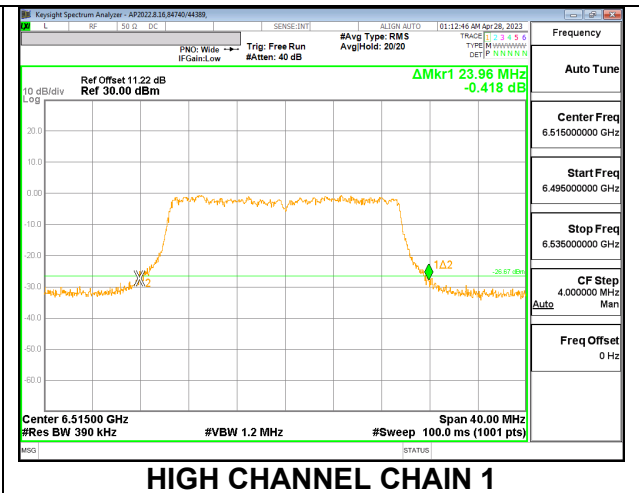

HIGH

2TX CHAIN 0 + CHAIN 1 CDD OFDMA MODE: 242T

Channel	Frequency (MHz)	26 dB Bandwidth Chain 0 (MHz)	26 dB Bandwidth Chain 1 (MHz)
Low	6435	23.96	24.84
Mid	6475	25.08	23.72
High	6515	25.24	23.96

LOW

MID

HIGH