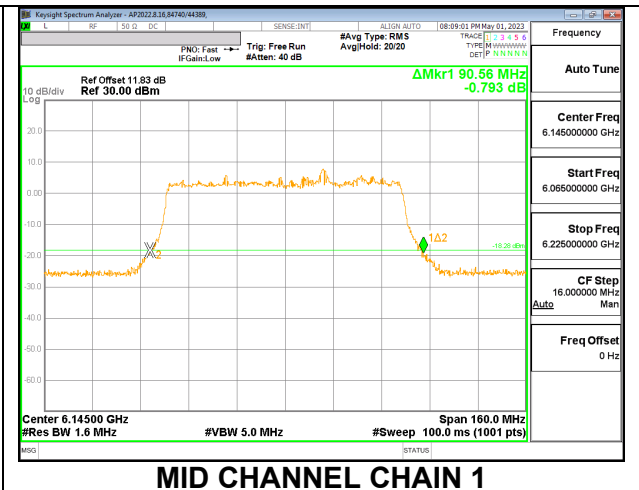

2TX CHAIN 0 + CHAIN 1 CDD OFDMA MODE: 484T

Channel	Frequency (MHz)	26 dB Bandwidth Chain 0 (MHz)	26 dB Bandwidth Chain 1 (MHz)
Low	5965	47.60	48.40
Mid	6165	48.08	47.36
High	6405	48.72	48.80

LOW

MID

HIGH

9.3.4. 802.11ax HE80 MODE 2TX IN THE UNII-5 BAND

2TX CHAIN 0 + CHAIN 1 CDD OFDMA MODE: 996T

Channel	Frequency (MHz)	26 dB Bandwidth Chain 0 (MHz)	26 dB Bandwidth Chain 1 (MHz)
Low	5985	94.88	92.64
Mid	6145	94.56	90.56
High	6385	100.96	91.36

LOW

MID

HIGH

9.3.5. 802.11ax HE160 MODE 2TX IN THE UNII-5 BAND

2TX CHAIN 0 + CHAIN 1 CDD OFDMA MODE: 2x996T

Channel	Frequency (MHz)	26 dB Bandwidth	
		Chain 0 (MHz)	Chain 1 (MHz)
Low	6025	169.28	168.64
Mid	6185	168.00	168.32
High	6345	169.28	168.00