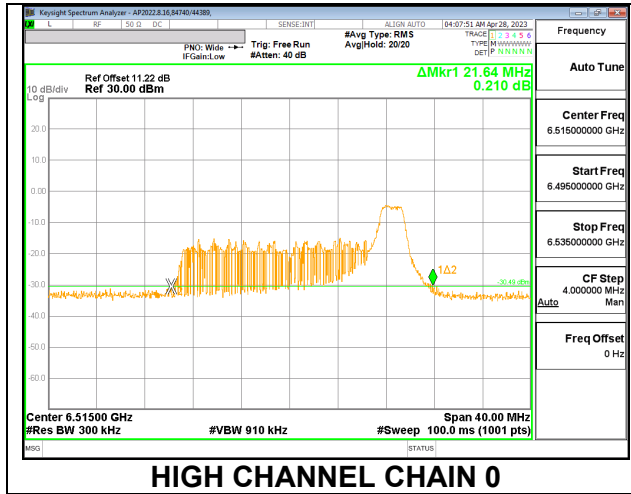

LOW

MID

HIGH

9.3.7. 802.11ax HE20 MODE 2TX IN THE UNII-6 BAND

2TX CHAIN 0 + CHAIN 1 CDD OFDMA MODE: 26T

Channel	Frequency (MHz)	26 dB Bandwidth Chain 0 (MHz)	26 dB Bandwidth Chain 1 (MHz)
Low	6435	22.28	21.72
Mid	6475	19.36	18.88
High	6515	21.64	20.68

LOW

MID

HIGH

2TX CHAIN 0 + CHAIN 1 CDD OFDMA MODE: 52T

Channel	Frequency (MHz)	26 dB Bandwidth Chain 0 (MHz)	26 dB Bandwidth Chain 1 (MHz)
Low	6435	21.84	21.32
Mid	6475	19.96	19.84
High	6515	22.08	20.64

LOW