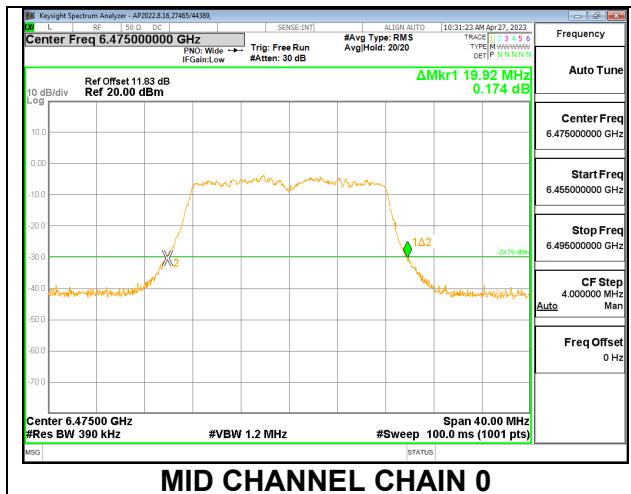

9.3.5. 802.11ax HE160 MODE 2TX IN THE UNII-5 BAND

2TX CHAIN 0 + CHAIN 1 CDD OFDMA MODE: 2x996T

Channel	Frequency (MHz)	26 dB Bandwidth	
		Chain 0 (MHz)	Chain 1 (MHz)
Low	6025	169.28	168.64
Mid	6185	168.00	168.32
High	6345	169.28	168.00

LOW

MID

HIGH

9.3.6. 802.11a MODE 2TX IN THE UNII-6 BAND

2TX CHAIN 0 + CHAIN 1 CDD OFDMA MODE

Channel	Frequency (MHz)	26 dB Bandwidth Chain 0 (MHz)	26 dB Bandwidth Chain 1 (MHz)
Low	6435	20.08	19.68
Mid	6475	19.92	19.60
High	6515	20.00	19.60

LOW

MID

HIGH

9.3.7. 802.11ax HE20 MODE 2TX IN THE UNII-6 BAND

2TX CHAIN 0 + CHAIN 1 CDD OFDMA MODE: 26T

Channel	Frequency (MHz)	26 dB Bandwidth Chain 0 (MHz)	26 dB Bandwidth Chain 1 (MHz)
Low	6435	22.28	21.72
Mid	6475	19.36	18.88
High	6515	21.64	20.68