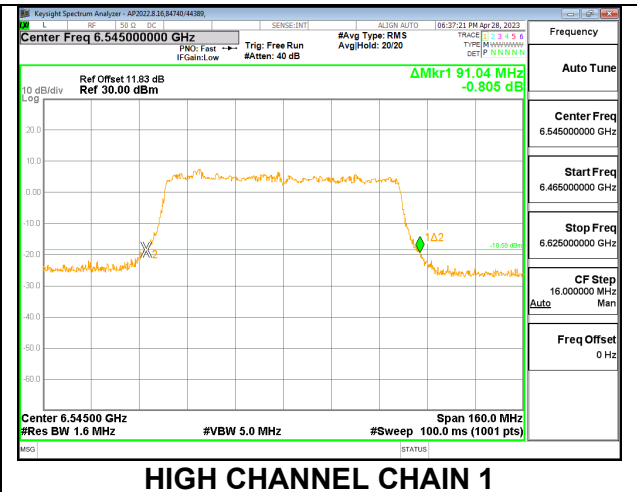

LOW

MID

HIGH

9.3.9. 802.11ax HE80 MODE 2TX IN THE UNII-6 BAND

2TX CHAIN 0 + CHAIN 1 CDD OFDMA MODE: 996T

Channel	Frequency (MHz)	26 dB Bandwidth	
		Chain 0 (MHz)	Chain 1 (MHz)
Low	6465	100.00	91.68
High	6545	95.20	91.04

LOW

HIGH

9.3.10. 802.11ax HE160 MODE 2TX IN THE UNII-6 BAND

2TX CHAIN 0 + CHAIN 1 CDD OFDMA MODE: 2x996T

Channel	Frequency (MHz)	26 dB Bandwidth	
		Chain 0 (MHz)	Chain 1 (MHz)
Mid	6505	169.60	168.32

MID

9.3.11. 802.11a MODE 2TX IN THE UNII-7 BAND