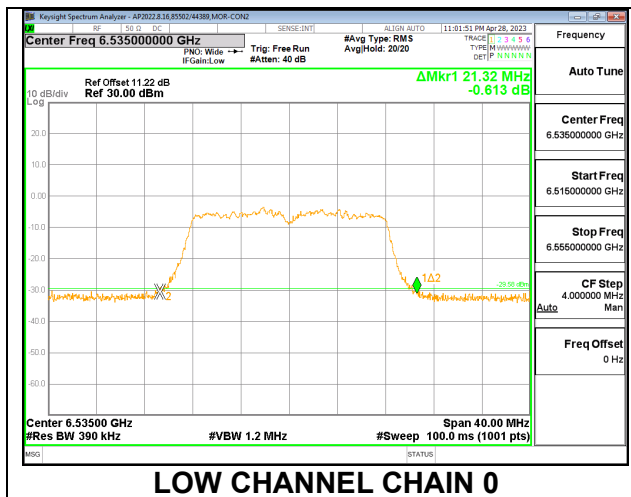

9.3.11. 802.11a MODE 2TX IN THE UNII-7 BAND

2TX CHAIN 0 + CHAIN 1 CDD OFDMA MODE

Channel	Frequency (MHz)	26 dB Bandwidth Chain 0 (MHz)	26 dB Bandwidth Chain 1 (MHz)
Low	6535	21.32	20.16
Mid	6715	20.92	20.00
High	6855	20.60	20.44

LOW