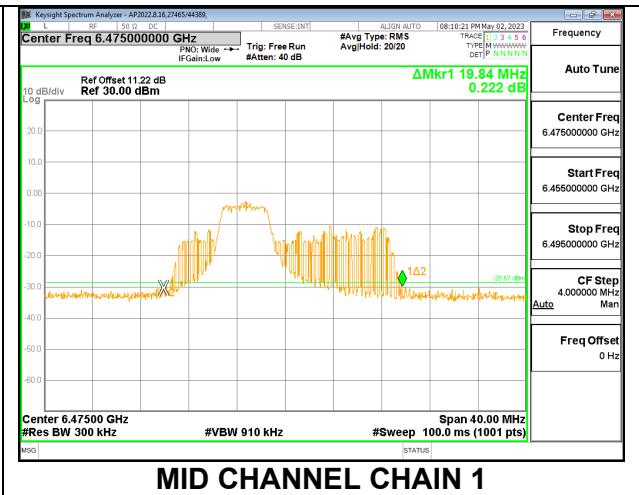

LOW

MID

HIGH

2TX CHAIN 0 + CHAIN 1 CDD OFDMA MODE: 52T

Channel	Frequency (MHz)	26 dB Bandwidth Chain 0 (MHz)	26 dB Bandwidth Chain 1 (MHz)
Low	6435	21.84	21.32
Mid	6475	19.96	19.84
High	6515	22.08	20.64

LOW

MID

HIGH

2TX CHAIN 0 + CHAIN 1 CDD OFDMA MODE: 106T

Channel	Frequency (MHz)	26 dB Bandwidth Chain 0 (MHz)	26 dB Bandwidth Chain 1 (MHz)
Low	6435	23.24	23.44
Mid	6475	23.60	23.20
High	6515	23.00	22.48

LOW

MID