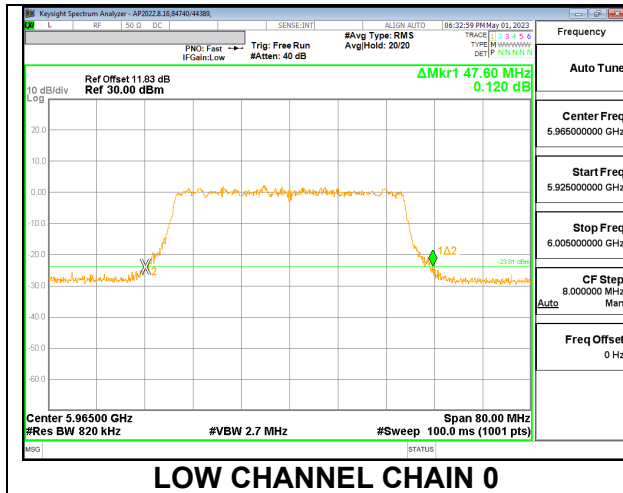

2TX CHAIN 0 + CHAIN 1 CDD OFDMA MODE: 106T

Channel	Frequency (MHz)	26 dB Bandwidth Chain 0 (MHz)	26 dB Bandwidth Chain 1 (MHz)
Low	5955	24.40	23.80
Mid	6175	23.44	23.12
High	5415	24.56	23.28

LOW

MID

HIGH

2TX CHAIN 0 + CHAIN 1 CDD OFDMA MODE: 242T

Channel	Frequency (MHz)	26 dB Bandwidth Chain 0 (MHz)	26 dB Bandwidth Chain 1 (MHz)
Low	5955	24.68	24.08
Mid	6175	24.44	23.48
High	6415	21.92	21.36

LOW

MID

HIGH

9.3.3. 802.11ax HE40 MODE 2TX IN THE UNII-5 BAND

2TX CHAIN 0 + CHAIN 1 CDD OFDMA MODE: 484T

Channel	Frequency (MHz)	26 dB Bandwidth Chain 0 (MHz)	26 dB Bandwidth Chain 1 (MHz)
Low	5965	47.60	48.40
Mid	6165	48.08	47.36
High	6405	48.72	48.80

LOW

MID

HIGH

9.3.4. 802.11ax HE80 MODE 2TX IN THE UNII-5 BAND

2TX CHAIN 0 + CHAIN 1 CDD OFDMA MODE: 996T

Channel	Frequency (MHz)	26 dB Bandwidth Chain 0 (MHz)	26 dB Bandwidth Chain 1 (MHz)
Low	5985	94.88	92.64
Mid	6145	94.56	90.56
High	6385	100.96	91.36

LOW

MID

HIGH