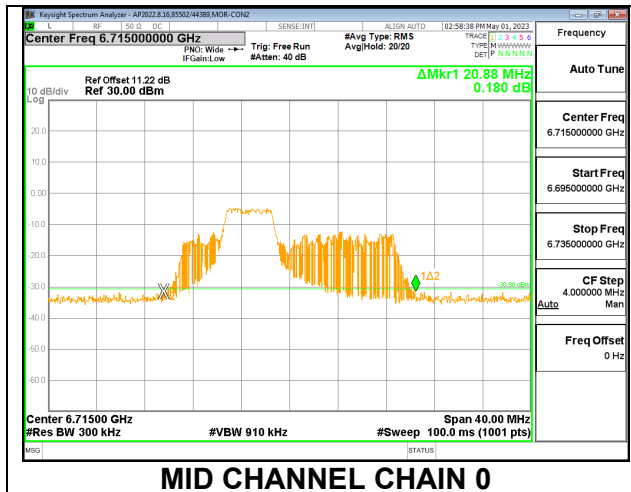

2TX CHAIN 0 + CHAIN 1 CDD OFDMA MODE: 52T

Channel	Frequency (MHz)	26 dB Bandwidth Chain 0 (MHz)	26 dB Bandwidth Chain 1 (MHz)
Low	6535	23.16	21.36
Mid	5715	20.88	19.32
High	6855	21.56	20.96

LOW

MID