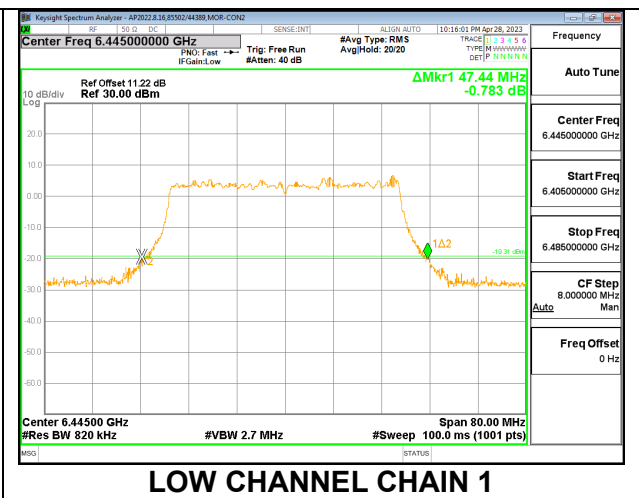

9.3.8. 802.11ax HE40 MODE 2TX IN THE UNII-6 BAND

2TX CHAIN 0 + CHAIN 1 CDD OFDMA MODE: 484T

Channel	Frequency (MHz)	26 dB Bandwidth	
		Chain 0 (MHz)	Chain 1 (MHz)
Low	6445	47.76	47.44
Mid	6485	49.52	47.04
High	6525	49.28	47.60

LOW