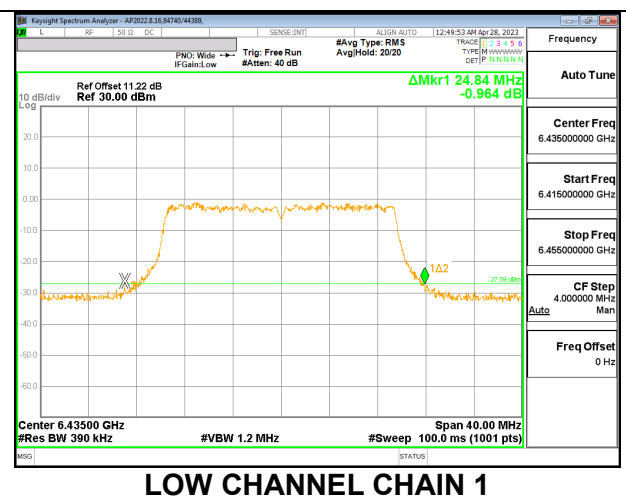

MID

HIGH

2TX CHAIN 0 + CHAIN 1 CDD OFDMA MODE: 106T

Channel	Frequency (MHz)	26 dB Bandwidth Chain 0 (MHz)	26 dB Bandwidth Chain 1 (MHz)
Low	6435	23.24	23.44
Mid	6475	23.60	23.20
High	6515	23.00	22.48

LOW

MID

HIGH

2TX CHAIN 0 + CHAIN 1 CDD OFDMA MODE: 242T

Channel	Frequency (MHz)	26 dB Bandwidth Chain 0 (MHz)	26 dB Bandwidth Chain 1 (MHz)
Low	6435	23.96	24.84
Mid	6475	25.08	23.72
High	6515	25.24	23.96

LOW

MID

HIGH