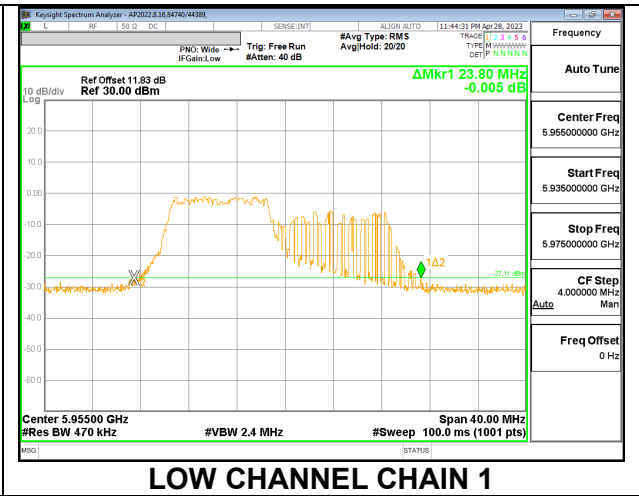

2TX CHAIN 0 + CHAIN 1 CDD OFDMA MODE: 106T

Channel	Frequency (MHz)	26 dB Bandwidth Chain 0 (MHz)	26 dB Bandwidth Chain 1 (MHz)
Low	5955	24.40	23.80
Mid	6175	23.44	23.12
High	5415	24.56	23.28

LOW

MID

HIGH

2TX CHAIN 0 + CHAIN 1 CDD OFDMA MODE: 242T

Channel	Frequency (MHz)	26 dB Bandwidth Chain 0 (MHz)	26 dB Bandwidth Chain 1 (MHz)
Low	5955	24.68	24.08
Mid	6175	24.44	23.48
High	6415	21.92	21.36

LOW

MID

HIGH

9.3.3. 802.11ax HE40 MODE 2TX IN THE UNII-5 BAND