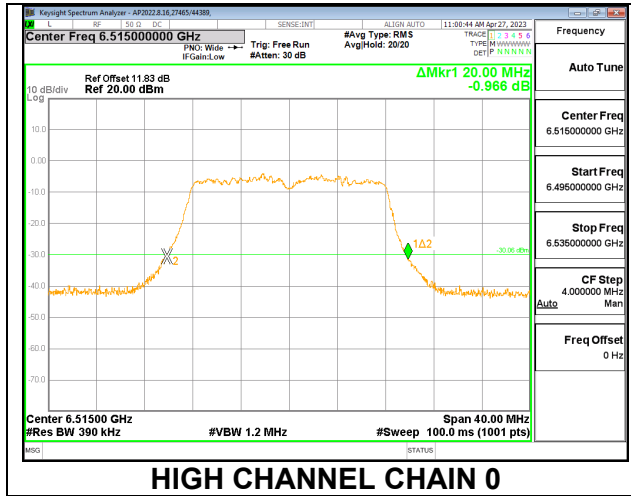

LOW

MID

HIGH

9.3.6. 802.11a MODE 2TX IN THE UNII-6 BAND

2TX CHAIN 0 + CHAIN 1 CDD OFDMA MODE

Channel	Frequency (MHz)	26 dB Bandwidth Chain 0 (MHz)	26 dB Bandwidth Chain 1 (MHz)
Low	6435	20.08	19.68
Mid	6475	19.92	19.60
High	6515	20.00	19.60

LOW

MID

HIGH

9.3.7. 802.11ax HE20 MODE 2TX IN THE UNII-6 BAND

2TX CHAIN 0 + CHAIN 1 CDD OFDMA MODE: 26T

Channel	Frequency (MHz)	26 dB Bandwidth Chain 0 (MHz)	26 dB Bandwidth Chain 1 (MHz)
Low	6435	22.28	21.72
Mid	6475	19.36	18.88
High	6515	21.64	20.68