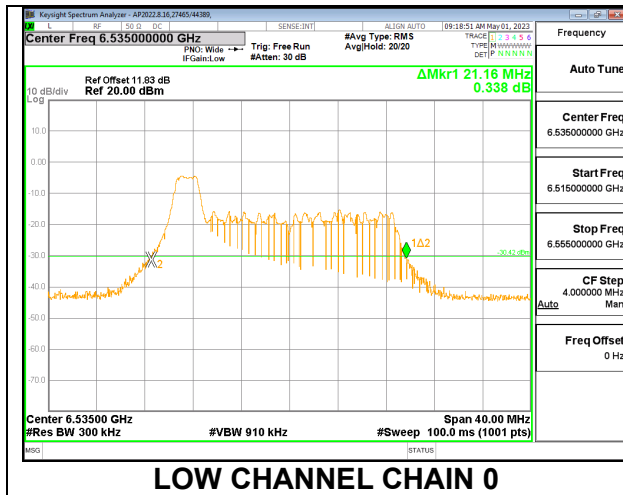

9.3.12. 802.11ax HE20 MODE 2TX IN THE UNII-7 BAND

2TX CHAIN 0 + CHAIN 1 CDD OFDMA MODE: 26T

Channel	Frequency (MHz)	26 dB Bandwidth	
		Chain 0 (MHz)	Chain 1 (MHz)
Low	6535	21.16	20.68
Mid	5715	19.36	18.92
High	6855	20.92	20.44

LOW