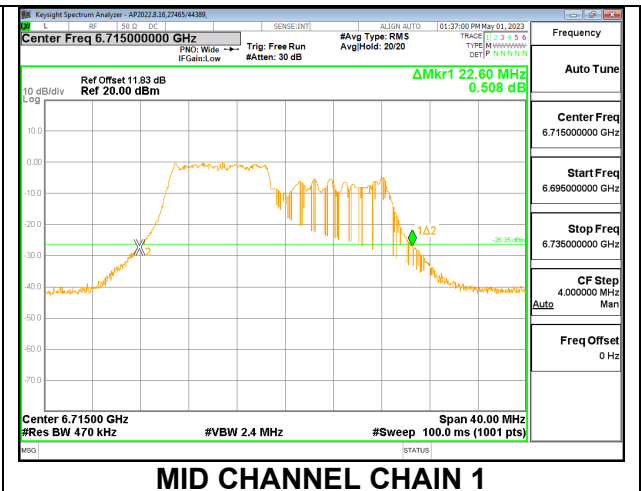

2TX CHAIN 0 + CHAIN 1 CDD OFDMA MODE: 106T

Channel	Frequency (MHz)	26 dB Bandwidth Chain 0 (MHz)	26 dB Bandwidth Chain 1 (MHz)
Low	6535	23.28	22.68
Mid	6715	23.04	22.60
High	6855	22.56	21.88

LOW

MID