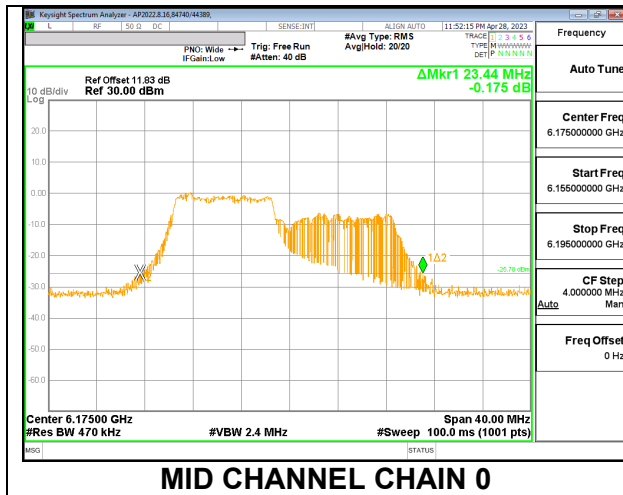

2TX CHAIN 0 + CHAIN 1 CDD OFDMA MODE: 106T

Channel	Frequency (MHz)	26 dB Bandwidth Chain 0 (MHz)	26 dB Bandwidth Chain 1 (MHz)
Low	5955	24.40	23.80
Mid	6175	23.44	23.12
High	5415	24.56	23.28

LOW

MID

HIGH

2TX CHAIN 0 + CHAIN 1 CDD OFDMA MODE: 242T

Channel	Frequency (MHz)	26 dB Bandwidth Chain 0 (MHz)	26 dB Bandwidth Chain 1 (MHz)
Low	5955	24.68	24.08
Mid	6175	24.44	23.48
High	6415	21.92	21.36

LOW

MID

HIGH

9.3.3. 802.11ax HE40 MODE 2TX IN THE UNII-5 BAND

2TX CHAIN 0 + CHAIN 1 CDD OFDMA MODE: 484T

Channel	Frequency (MHz)	26 dB Bandwidth Chain 0 (MHz)	26 dB Bandwidth Chain 1 (MHz)
Low	5965	47.60	48.40
Mid	6165	48.08	47.36
High	6405	48.72	48.80

LOW

MID

HIGH

9.3.4. 802.11ax HE80 MODE 2TX IN THE UNII-5 BAND

2TX CHAIN 0 + CHAIN 1 CDD OFDMA MODE: 996T

Channel	Frequency (MHz)	26 dB Bandwidth Chain 0 (MHz)	26 dB Bandwidth Chain 1 (MHz)
Low	5985	94.88	92.64
Mid	6145	94.56	90.56
High	6385	100.96	91.36

LOW

MID

HIGH