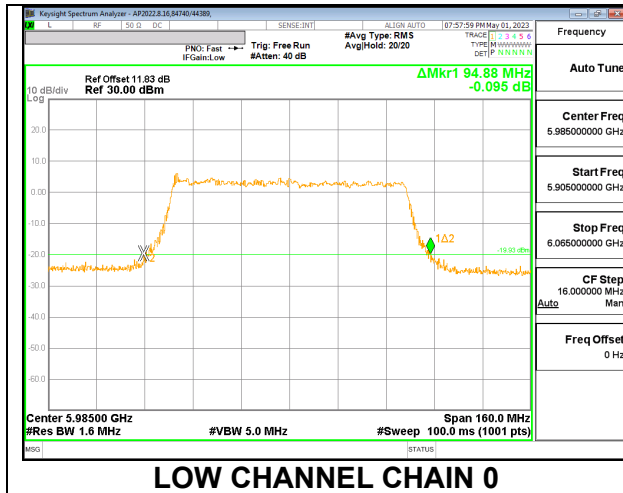

Channel	Frequency (MHz)	26 dB Bandwidth Chain 0 (MHz)	26 dB Bandwidth Chain 1 (MHz)
Low	5955	24.68	24.08
Mid	6175	24.44	23.48
High	6415	21.92	21.36

LOW

MID

HIGH

9.3.3. 802.11ax HE40 MODE 2TX IN THE UNII-5 BAND

2TX CHAIN 0 + CHAIN 1 CDD OFDMA MODE: 484T

Channel	Frequency (MHz)	26 dB Bandwidth Chain 0 (MHz)	26 dB Bandwidth Chain 1 (MHz)
Low	5965	47.60	48.40
Mid	6165	48.08	47.36
High	6405	48.72	48.80

LOW

MID

HIGH

9.3.4. 802.11ax HE80 MODE 2TX IN THE UNII-5 BAND

2TX CHAIN 0 + CHAIN 1 CDD OFDMA MODE: 996T

Channel	Frequency (MHz)	26 dB Bandwidth Chain 0 (MHz)	26 dB Bandwidth Chain 1 (MHz)
Low	5985	94.88	92.64
Mid	6145	94.56	90.56
High	6385	100.96	91.36

LOW

MID

HIGH

9.3.5. 802.11ax HE160 MODE 2TX IN THE UNII-5 BAND

2TX CHAIN 0 + CHAIN 1 CDD OFDMA MODE: 2x996T

Channel	Frequency (MHz)	26 dB Bandwidth	
		Chain 0 (MHz)	Chain 1 (MHz)
Low	6025	169.28	168.64
Mid	6185	168.00	168.32
High	6345	169.28	168.00