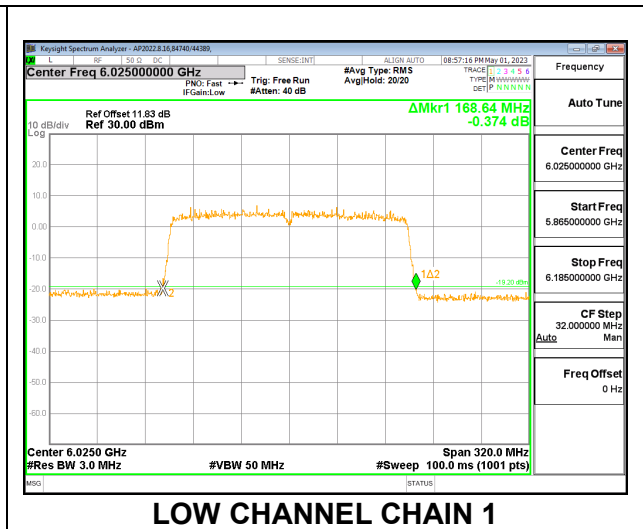

9.3.5. 802.11ax HE160 MODE 2TX IN THE UNII-5 BAND

2TX CHAIN 0 + CHAIN 1 CDD OFDMA MODE: 2x996T

Channel	Frequency (MHz)	26 dB Bandwidth	
		Chain 0 (MHz)	Chain 1 (MHz)
Low	6025	169.28	168.64
Mid	6185	168.00	168.32
High	6345	169.28	168.00

LOW