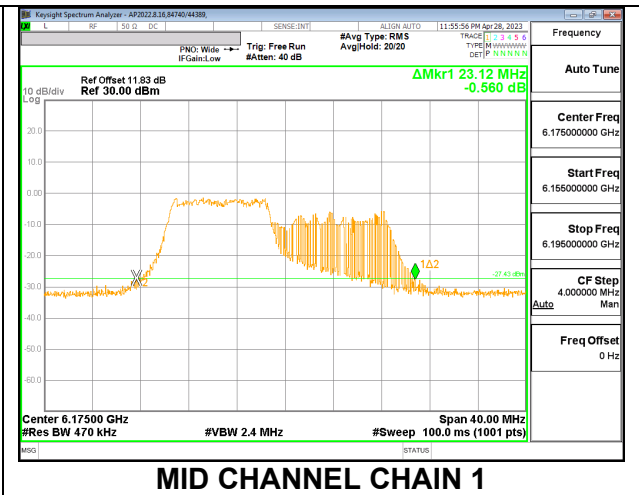

2TX CHAIN 0 + CHAIN 1 CDD OFDMA MODE: 106T

Channel	Frequency (MHz)	26 dB Bandwidth Chain 0 (MHz)	26 dB Bandwidth Chain 1 (MHz)
Low	5955	24.40	23.80
Mid	6175	23.44	23.12
High	5415	24.56	23.28

LOW

MID

HIGH

2TX CHAIN 0 + CHAIN 1 CDD OFDMA MODE: 242T

Channel	Frequency (MHz)	26 dB Bandwidth Chain 0 (MHz)	26 dB Bandwidth Chain 1 (MHz)
Low	5955	24.68	24.08
Mid	6175	24.44	23.48
High	6415	21.92	21.36

LOW

MID

HIGH

9.3.3. 802.11ax HE40 MODE 2TX IN THE UNII-5 BAND

2TX CHAIN 0 + CHAIN 1 CDD OFDMA MODE: 484T

Channel	Frequency (MHz)	26 dB Bandwidth Chain 0 (MHz)	26 dB Bandwidth Chain 1 (MHz)
Low	5965	47.60	48.40
Mid	6165	48.08	47.36
High	6405	48.72	48.80

LOW

MID

HIGH

9.3.4. 802.11ax HE80 MODE 2TX IN THE UNII-5 BAND

2TX CHAIN 0 + CHAIN 1 CDD OFDMA MODE: 996T

Channel	Frequency (MHz)	26 dB Bandwidth Chain 0 (MHz)	26 dB Bandwidth Chain 1 (MHz)
Low	5985	94.88	92.64
Mid	6145	94.56	90.56
High	6385	100.96	91.36

LOW

MID

HIGH