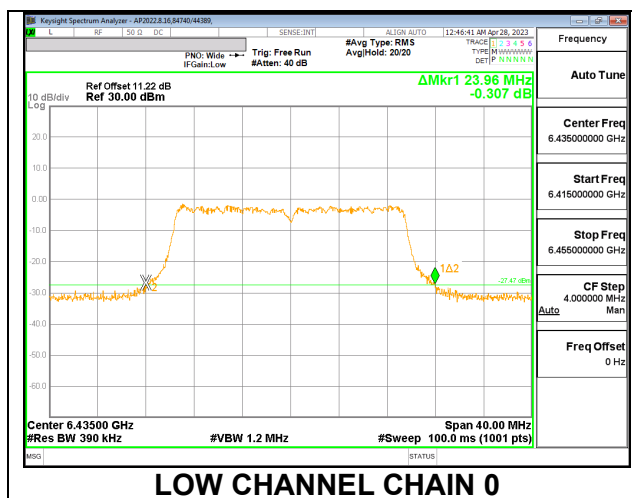

MID

HIGH

2TX CHAIN 0 + CHAIN 1 CDD OFDMA MODE: 106T

Channel	Frequency (MHz)	26 dB Bandwidth Chain 0 (MHz)	26 dB Bandwidth Chain 1 (MHz)
Low	6435	23.24	23.44
Mid	6475	23.60	23.20
High	6515	23.00	22.48

LOW

MID

HIGH

2TX CHAIN 0 + CHAIN 1 CDD OFDMA MODE: 242T

Channel	Frequency (MHz)	26 dB Bandwidth Chain 0 (MHz)	26 dB Bandwidth Chain 1 (MHz)
Low	6435	23.96	24.84
Mid	6475	25.08	23.72
High	6515	25.24	23.96

LOW

MID

HIGH