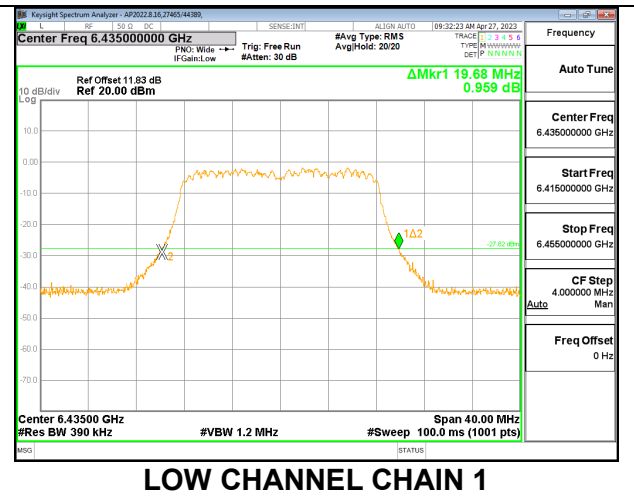

LOW

MID

HIGH

9.3.6. 802.11a MODE 2TX IN THE UNII-6 BAND

2TX CHAIN 0 + CHAIN 1 CDD OFDMA MODE

Channel	Frequency (MHz)	26 dB Bandwidth Chain 0 (MHz)	26 dB Bandwidth Chain 1 (MHz)
Low	6435	20.08	19.68
Mid	6475	19.92	19.60
High	6515	20.00	19.60

LOW

MID

HIGH

9.3.7. 802.11ax HE20 MODE 2TX IN THE UNII-6 BAND

2TX CHAIN 0 + CHAIN 1 CDD OFDMA MODE: 26T

Channel	Frequency (MHz)	26 dB Bandwidth Chain 0 (MHz)	26 dB Bandwidth Chain 1 (MHz)
Low	6435	22.28	21.72
Mid	6475	19.36	18.88
High	6515	21.64	20.68