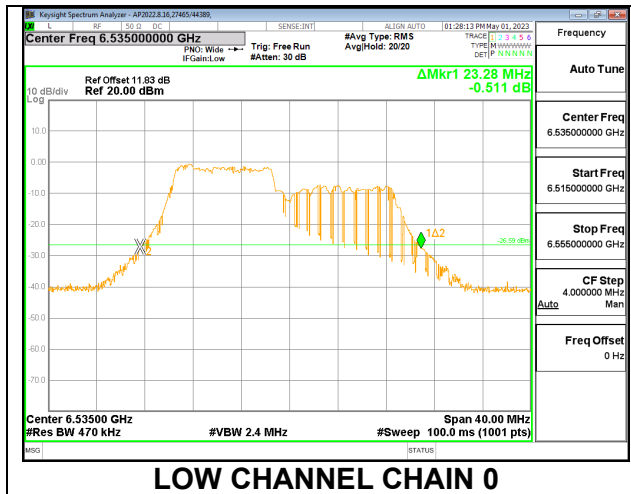

2TX CHAIN 0 + CHAIN 1 CDD OFDMA MODE: 106T

Channel	Frequency (MHz)	26 dB Bandwidth Chain 0 (MHz)	26 dB Bandwidth Chain 1 (MHz)
Low	6535	23.28	22.68
Mid	6715	23.04	22.60
High	6855	22.56	21.88

LOW