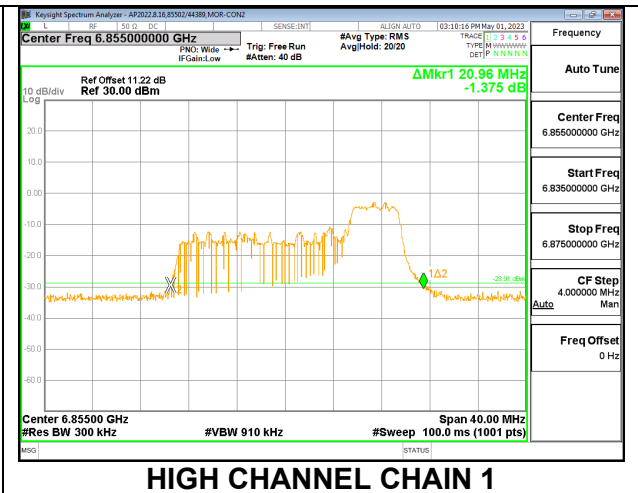

Channel	Frequency (MHz)	26 dB Bandwidth Chain 0 (MHz)	26 dB Bandwidth Chain 1 (MHz)
Low	6535	23.16	21.36
Mid	5715	20.88	19.32
High	6855	21.56	20.96

LOW

MID

HIGH

2TX CHAIN 0 + CHAIN 1 CDD OFDMA MODE: 106T

Channel	Frequency (MHz)	26 dB Bandwidth Chain 0 (MHz)	26 dB Bandwidth Chain 1 (MHz)
Low	6535	23.28	22.68
Mid	6715	23.04	22.60
High	6855	22.56	21.88