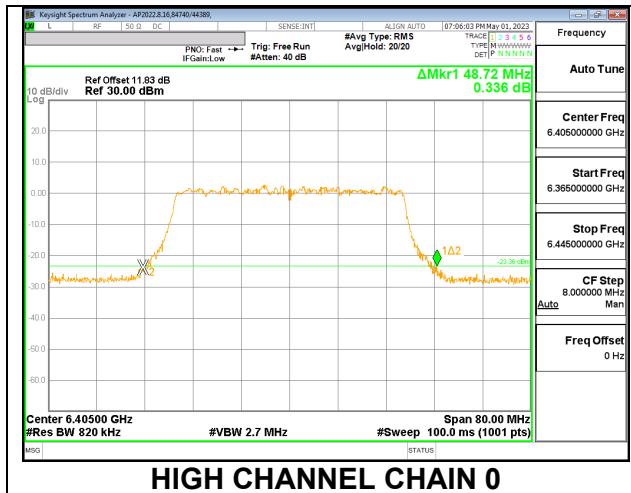

2TX CHAIN 0 + CHAIN 1 CDD OFDMA MODE: 484T

Channel	Frequency (MHz)	26 dB Bandwidth Chain 0 (MHz)	26 dB Bandwidth Chain 1 (MHz)
Low	5965	47.60	48.40
Mid	6165	48.08	47.36
High	6405	48.72	48.80

LOW

MID

HIGH

9.3.4. 802.11ax HE80 MODE 2TX IN THE UNII-5 BAND

2TX CHAIN 0 + CHAIN 1 CDD OFDMA MODE: 996T

Channel	Frequency (MHz)	26 dB Bandwidth Chain 0 (MHz)	26 dB Bandwidth Chain 1 (MHz)
Low	5985	94.88	92.64
Mid	6145	94.56	90.56
High	6385	100.96	91.36

LOW

MID

HIGH

9.3.5. 802.11ax HE160 MODE 2TX IN THE UNII-5 BAND

2TX CHAIN 0 + CHAIN 1 CDD OFDMA MODE: 2x996T

Channel	Frequency (MHz)	26 dB Bandwidth	
		Chain 0 (MHz)	Chain 1 (MHz)
Low	6025	169.28	168.64
Mid	6185	168.00	168.32
High	6345	169.28	168.00