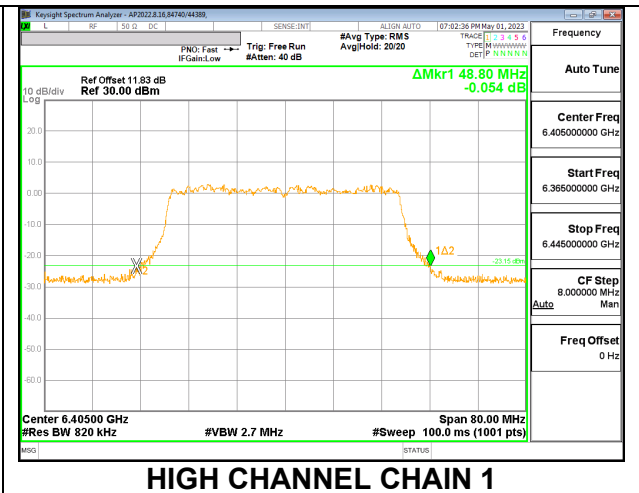

2TX CHAIN 0 + CHAIN 1 CDD OFDMA MODE: 484T

Channel	Frequency (MHz)	26 dB Bandwidth Chain 0 (MHz)	26 dB Bandwidth Chain 1 (MHz)
Low	5965	47.60	48.40
Mid	6165	48.08	47.36
High	6405	48.72	48.80

LOW

MID

HIGH

9.3.4. 802.11ax HE80 MODE 2TX IN THE UNII-5 BAND

2TX CHAIN 0 + CHAIN 1 CDD OFDMA MODE: 996T

Channel	Frequency (MHz)	26 dB Bandwidth Chain 0 (MHz)	26 dB Bandwidth Chain 1 (MHz)
Low	5985	94.88	92.64
Mid	6145	94.56	90.56
High	6385	100.96	91.36

LOW

MID

HIGH