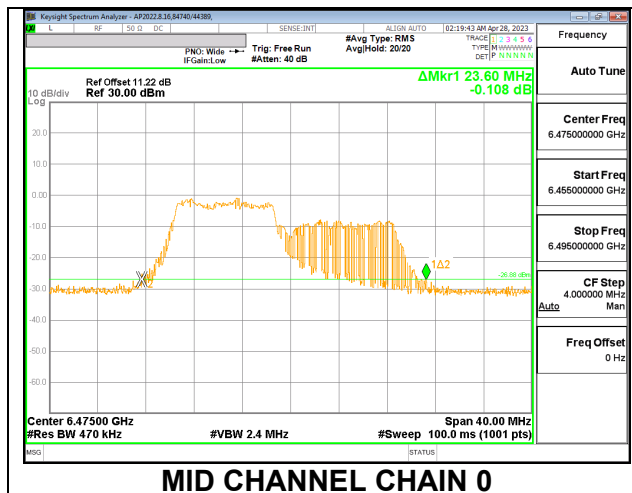

MID

HIGH

2TX CHAIN 0 + CHAIN 1 CDD OFDMA MODE: 106T

Channel	Frequency (MHz)	26 dB Bandwidth Chain 0 (MHz)	26 dB Bandwidth Chain 1 (MHz)
Low	6435	23.24	23.44
Mid	6475	23.60	23.20
High	6515	23.00	22.48

LOW

MID

HIGH

2TX CHAIN 0 + CHAIN 1 CDD OFDMA MODE: 242T

Channel	Frequency (MHz)	26 dB Bandwidth Chain 0 (MHz)	26 dB Bandwidth Chain 1 (MHz)
Low	6435	23.96	24.84
Mid	6475	25.08	23.72
High	6515	25.24	23.96

LOW

MID

HIGH