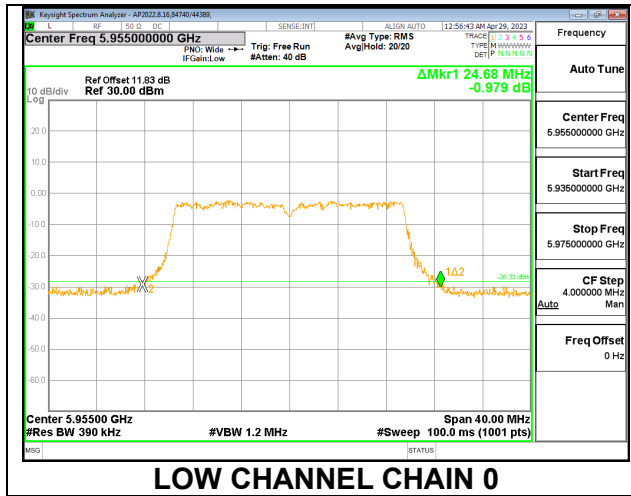

2TX CHAIN 0 + CHAIN 1 CDD OFDMA MODE: 106T

Channel	Frequency (MHz)	26 dB Bandwidth Chain 0 (MHz)	26 dB Bandwidth Chain 1 (MHz)
Low	5955	24.40	23.80
Mid	6175	23.44	23.12
High	5415	24.56	23.28

LOW

MID

HIGH

2TX CHAIN 0 + CHAIN 1 CDD OFDMA MODE: 242T

Channel	Frequency (MHz)	26 dB Bandwidth Chain 0 (MHz)	26 dB Bandwidth Chain 1 (MHz)
Low	5955	24.68	24.08
Mid	6175	24.44	23.48
High	6415	21.92	21.36

LOW

MID

HIGH

9.3.3. 802.11ax HE40 MODE 2TX IN THE UNII-5 BAND