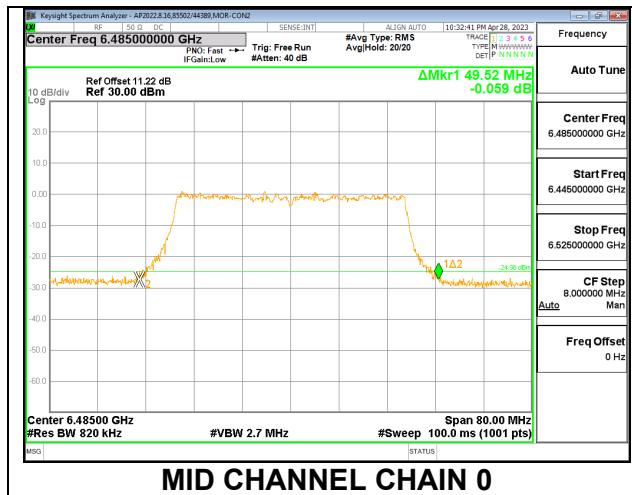

9.3.8. 802.11ax HE40 MODE 2TX IN THE UNII-6 BAND

2TX CHAIN 0 + CHAIN 1 CDD OFDMA MODE: 484T

Channel	Frequency (MHz)	26 dB Bandwidth	
		Chain 0 (MHz)	Chain 1 (MHz)
Low	6445	47.76	47.44
Mid	6485	49.52	47.04
High	6525	49.28	47.60

LOW

MID

HIGH

9.3.9. 802.11ax HE80 MODE 2TX IN THE UNII-6 BAND

2TX CHAIN 0 + CHAIN 1 CDD OFDMA MODE: 996T

Channel	Frequency (MHz)	26 dB Bandwidth	
		Chain 0 (MHz)	Chain 1 (MHz)
Low	6465	100.00	91.68
High	6545	95.20	91.04