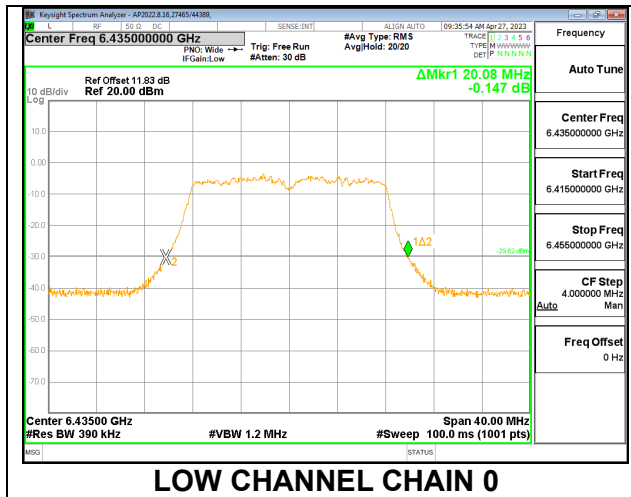

9.3.5. 802.11ax HE160 MODE 2TX IN THE UNII-5 BAND

2TX CHAIN 0 + CHAIN 1 CDD OFDMA MODE: 2x996T

Channel	Frequency (MHz)	26 dB Bandwidth	
		Chain 0 (MHz)	Chain 1 (MHz)
Low	6025	169.28	168.64
Mid	6185	168.00	168.32
High	6345	169.28	168.00

LOW

MID

HIGH

9.3.6. 802.11a MODE 2TX IN THE UNII-6 BAND

2TX CHAIN 0 + CHAIN 1 CDD OFDMA MODE

Channel	Frequency (MHz)	26 dB Bandwidth Chain 0 (MHz)	26 dB Bandwidth Chain 1 (MHz)
Low	6435	20.08	19.68
Mid	6475	19.92	19.60
High	6515	20.00	19.60

LOW

MID

HIGH

9.3.7. 802.11ax HE20 MODE 2TX IN THE UNII-6 BAND

2TX CHAIN 0 + CHAIN 1 CDD OFDMA MODE: 26T

Channel	Frequency (MHz)	26 dB Bandwidth Chain 0 (MHz)	26 dB Bandwidth Chain 1 (MHz)
Low	6435	22.28	21.72
Mid	6475	19.36	18.88
High	6515	21.64	20.68