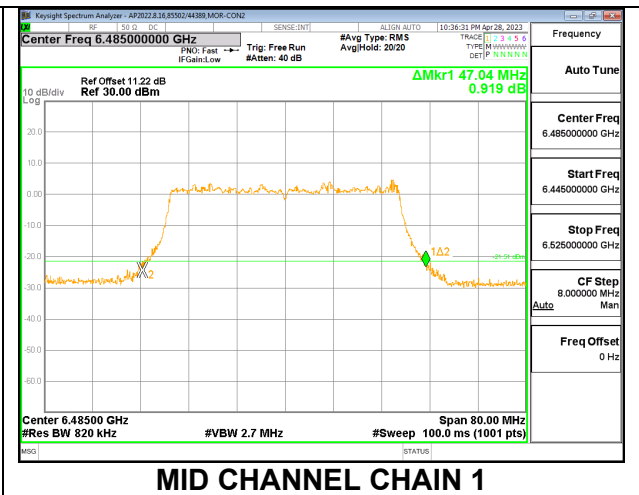

9.3.8. 802.11ax HE40 MODE 2TX IN THE UNII-6 BAND

2TX CHAIN 0 + CHAIN 1 CDD OFDMA MODE: 484T

Channel	Frequency (MHz)	26 dB Bandwidth	
		Chain 0 (MHz)	Chain 1 (MHz)
Low	6445	47.76	47.44
Mid	6485	49.52	47.04
High	6525	49.28	47.60

LOW

MID

HIGH

9.3.9. 802.11ax HE80 MODE 2TX IN THE UNII-6 BAND

2TX CHAIN 0 + CHAIN 1 CDD OFDMA MODE: 996T

Channel	Frequency (MHz)	26 dB Bandwidth	
		Chain 0 (MHz)	Chain 1 (MHz)
Low	6465	100.00	91.68
High	6545	95.20	91.04