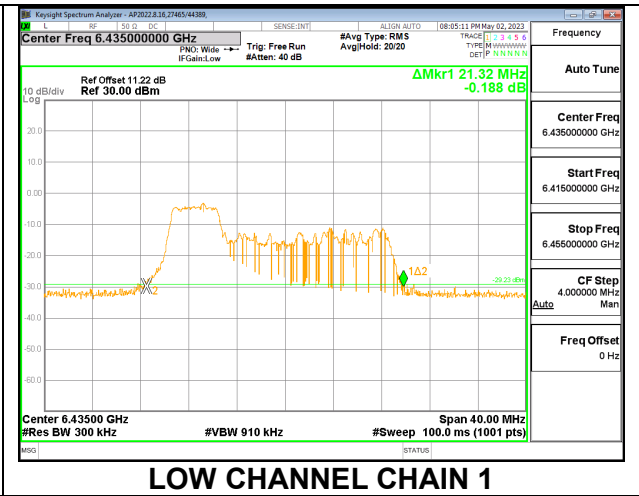

LOW

MID

HIGH

2TX CHAIN 0 + CHAIN 1 CDD OFDMA MODE: 52T

Channel	Frequency (MHz)	26 dB Bandwidth Chain 0 (MHz)	26 dB Bandwidth Chain 1 (MHz)
Low	6435	21.84	21.32
Mid	6475	19.96	19.84
High	6515	22.08	20.64

LOW