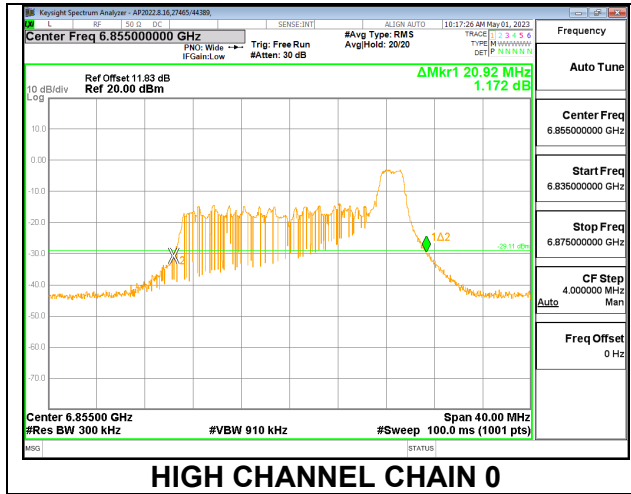

2TX CHAIN 0 + CHAIN 1 CDD OFDMA MODE: 26T

Channel	Frequency (MHz)	26 dB Bandwidth	
		Chain 0 (MHz)	Chain 1 (MHz)
Low	6535	21.16	20.68
Mid	5715	19.36	18.92
High	6855	20.92	20.44

LOW

MID

HIGH

2TX CHAIN 0 + CHAIN 1 CDD OFDMA MODE: 52T