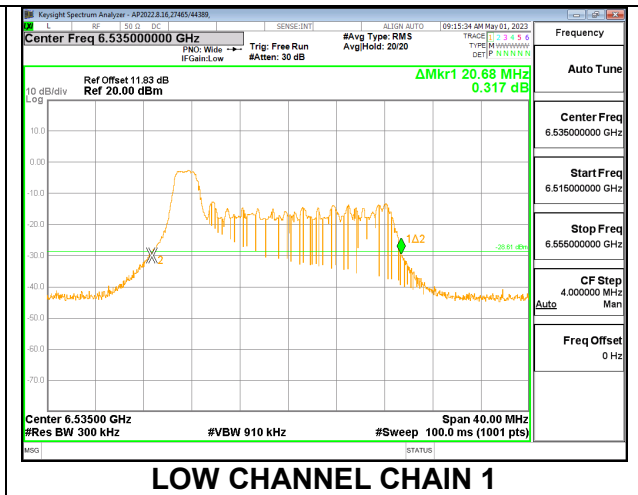

9.3.12. 802.11ax HE20 MODE 2TX IN THE UNII-7 BAND

2TX CHAIN 0 + CHAIN 1 CDD OFDMA MODE: 26T

Channel	Frequency (MHz)	26 dB Bandwidth	
		Chain 0 (MHz)	Chain 1 (MHz)
Low	6535	21.16	20.68
Mid	5715	19.36	18.92
High	6855	20.92	20.44

LOW