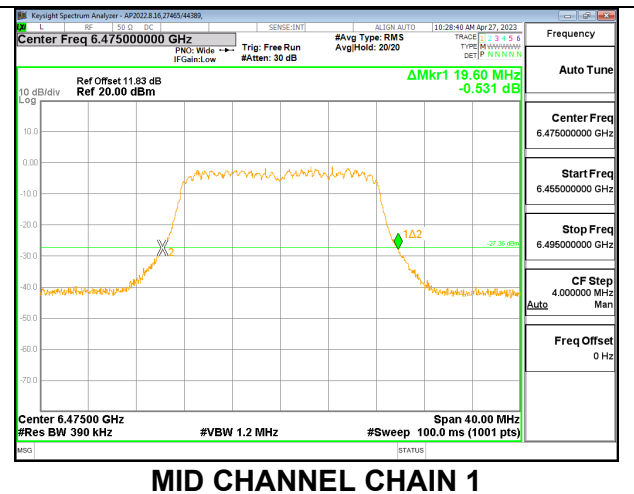

9.3.5. 802.11ax HE160 MODE 2TX IN THE UNII-5 BAND

2TX CHAIN 0 + CHAIN 1 CDD OFDMA MODE: 2x996T

Channel	Frequency (MHz)	26 dB Bandwidth	
		Chain 0 (MHz)	Chain 1 (MHz)
Low	6025	169.28	168.64
Mid	6185	168.00	168.32
High	6345	169.28	168.00

LOW

MID

HIGH

9.3.6. 802.11a MODE 2TX IN THE UNII-6 BAND

2TX CHAIN 0 + CHAIN 1 CDD OFDMA MODE

Channel	Frequency (MHz)	26 dB Bandwidth Chain 0 (MHz)	26 dB Bandwidth Chain 1 (MHz)
Low	6435	20.08	19.68
Mid	6475	19.92	19.60
High	6515	20.00	19.60

LOW

MID

HIGH

9.3.7. 802.11ax HE20 MODE 2TX IN THE UNII-6 BAND

2TX CHAIN 0 + CHAIN 1 CDD OFDMA MODE: 26T

Channel	Frequency (MHz)	26 dB Bandwidth Chain 0 (MHz)	26 dB Bandwidth Chain 1 (MHz)
Low	6435	22.28	21.72
Mid	6475	19.36	18.88
High	6515	21.64	20.68