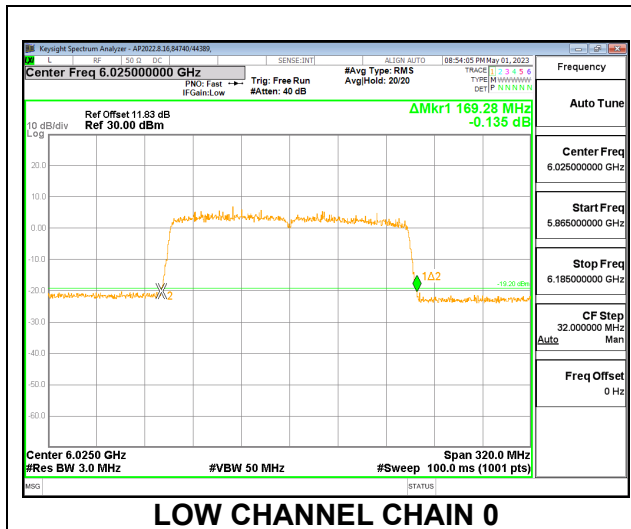

9.3.5. 802.11ax HE160 MODE 2TX IN THE UNII-5 BAND

2TX CHAIN 0 + CHAIN 1 CDD OFDMA MODE: 2x996T

Channel	Frequency (MHz)	26 dB Bandwidth	
		Chain 0 (MHz)	Chain 1 (MHz)
Low	6025	169.28	168.64
Mid	6185	168.00	168.32
High	6345	169.28	168.00

LOW