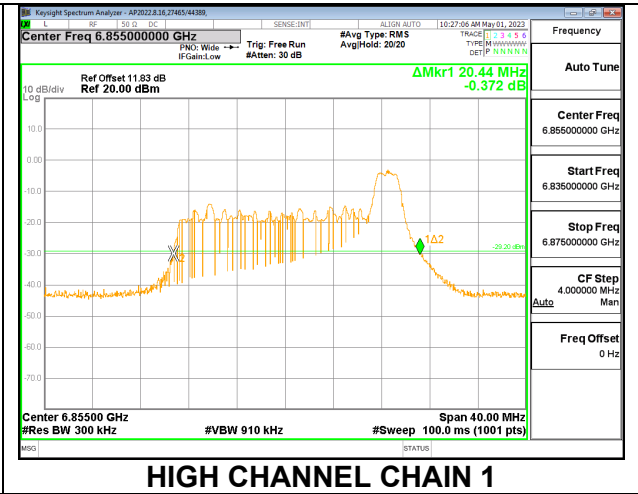

2TX CHAIN 0 + CHAIN 1 CDD OFDMA MODE: 26T

Channel	Frequency (MHz)	26 dB Bandwidth	
		Chain 0 (MHz)	Chain 1 (MHz)
Low	6535	21.16	20.68
Mid	5715	19.36	18.92
High	6855	20.92	20.44

LOW

MID

HIGH

2TX CHAIN 0 + CHAIN 1 CDD OFDMA MODE: 52T