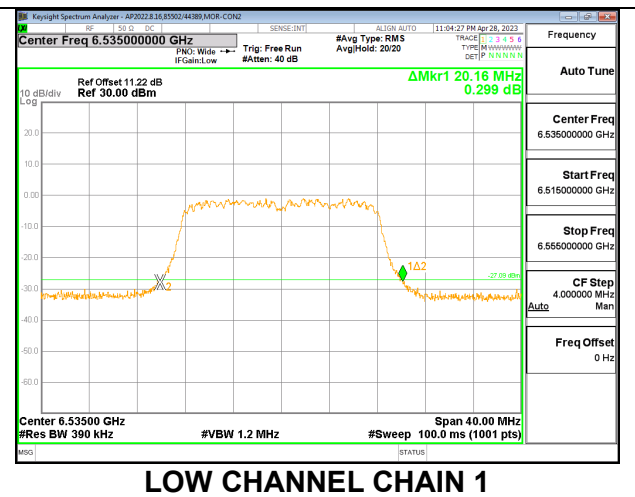

9.3.11. 802.11a MODE 2TX IN THE UNII-7 BAND

2TX CHAIN 0 + CHAIN 1 CDD OFDMA MODE

Channel	Frequency (MHz)	26 dB Bandwidth Chain 0 (MHz)	26 dB Bandwidth Chain 1 (MHz)
Low	6535	21.32	20.16
Mid	6715	20.92	20.00
High	6855	20.60	20.44

LOW