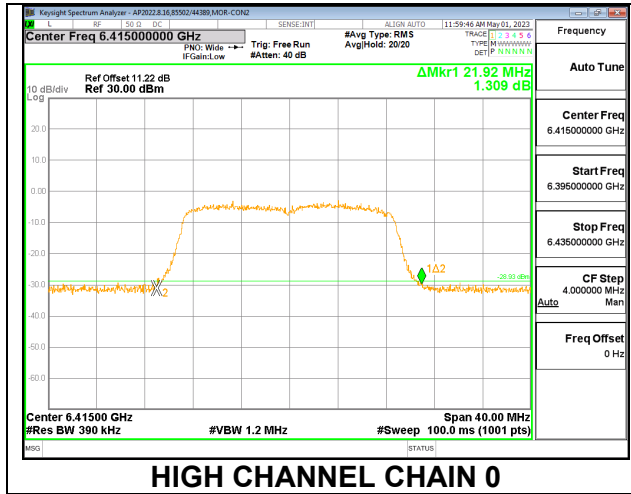

2TX CHAIN 0 + CHAIN 1 CDD OFDMA MODE: 106T

Channel	Frequency (MHz)	26 dB Bandwidth Chain 0 (MHz)	26 dB Bandwidth Chain 1 (MHz)
Low	5955	24.40	23.80
Mid	6175	23.44	23.12
High	5415	24.56	23.28

LOW

MID

HIGH

2TX CHAIN 0 + CHAIN 1 CDD OFDMA MODE: 242T

Channel	Frequency (MHz)	26 dB Bandwidth Chain 0 (MHz)	26 dB Bandwidth Chain 1 (MHz)
Low	5955	24.68	24.08
Mid	6175	24.44	23.48
High	6415	21.92	21.36

LOW

MID

HIGH

9.3.3. 802.11ax HE40 MODE 2TX IN THE UNII-5 BAND

2TX CHAIN 0 + CHAIN 1 CDD OFDMA MODE: 484T

Channel	Frequency (MHz)	26 dB Bandwidth Chain 0 (MHz)	26 dB Bandwidth Chain 1 (MHz)
Low	5965	47.60	48.40
Mid	6165	48.08	47.36
High	6405	48.72	48.80

LOW

MID

HIGH

9.3.4. 802.11ax HE80 MODE 2TX IN THE UNII-5 BAND

2TX CHAIN 0 + CHAIN 1 CDD OFDMA MODE: 996T

Channel	Frequency (MHz)	26 dB Bandwidth Chain 0 (MHz)	26 dB Bandwidth Chain 1 (MHz)
Low	5985	94.88	92.64
Mid	6145	94.56	90.56
High	6385	100.96	91.36

LOW

MID

HIGH