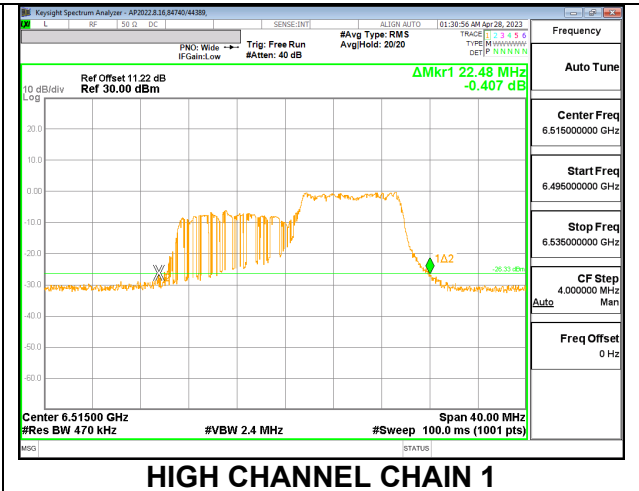

MID

HIGH

2TX CHAIN 0 + CHAIN 1 CDD OFDMA MODE: 106T

Channel	Frequency (MHz)	26 dB Bandwidth Chain 0 (MHz)	26 dB Bandwidth Chain 1 (MHz)
Low	6435	23.24	23.44
Mid	6475	23.60	23.20
High	6515	23.00	22.48

LOW

MID

HIGH

2TX CHAIN 0 + CHAIN 1 CDD OFDMA MODE: 242T

Channel	Frequency (MHz)	26 dB Bandwidth Chain 0 (MHz)	26 dB Bandwidth Chain 1 (MHz)
Low	6435	23.96	24.84
Mid	6475	25.08	23.72
High	6515	25.24	23.96

LOW

MID

HIGH