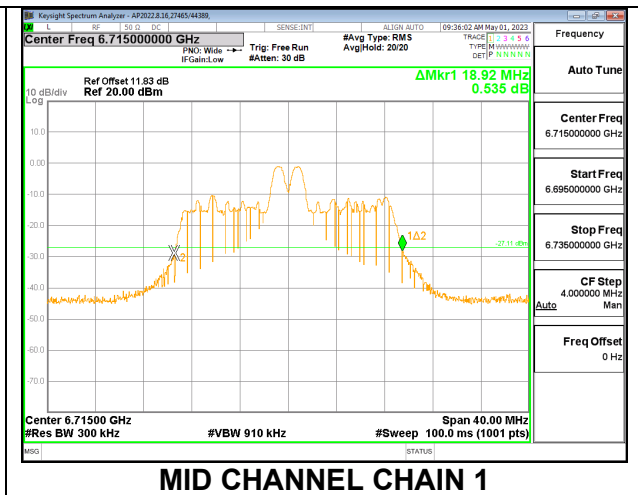

9.3.12. 802.11ax HE20 MODE 2TX IN THE UNII-7 BAND

2TX CHAIN 0 + CHAIN 1 CDD OFDMA MODE: 26T

Channel	Frequency (MHz)	26 dB Bandwidth	
		Chain 0 (MHz)	Chain 1 (MHz)
Low	6535	21.16	20.68
Mid	5715	19.36	18.92
High	6855	20.92	20.44

LOW

MID