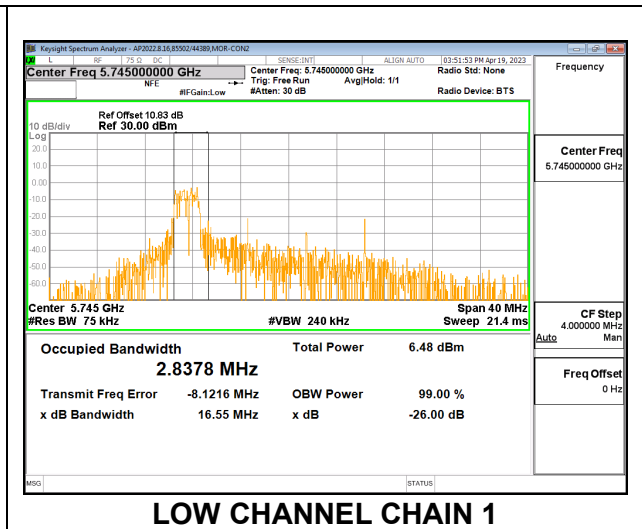

9.2.31. 802.11ax HE20 MODE IN THE 5.8 GHz BAND

2TX CDD MODE – 26T

Channel	Frequency (MHz)	99% Bandwidth Chain 0 (MHz)	99% Bandwidth Chain 1 (MHz)
Low	5745	2.7301	2.8378
Mid	5785	2.7333	2.8617
High	5825	2.5711	2.5090

LOW CHANNEL