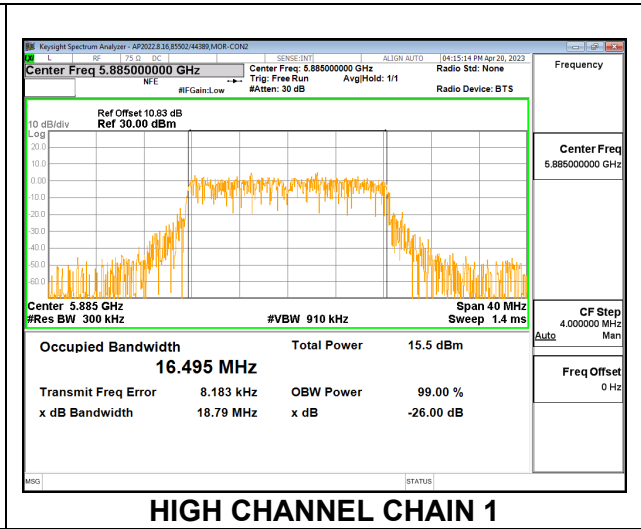

2TX CDD MODE

Channel	Frequency (MHz)	99% Bandwidth Chain 0 (MHz)	99% Bandwidth Chain 1 (MHz)
Low	5845	16.482	16.446
Mid	5865	16.404	16.495
High	5885	16.517	16.495

LOW CHANNEL

MID CHANNEL

HIGH CHANNEL

9.2.35. 802.11n HT20 MODE IN THE 5.9 GHz BAND