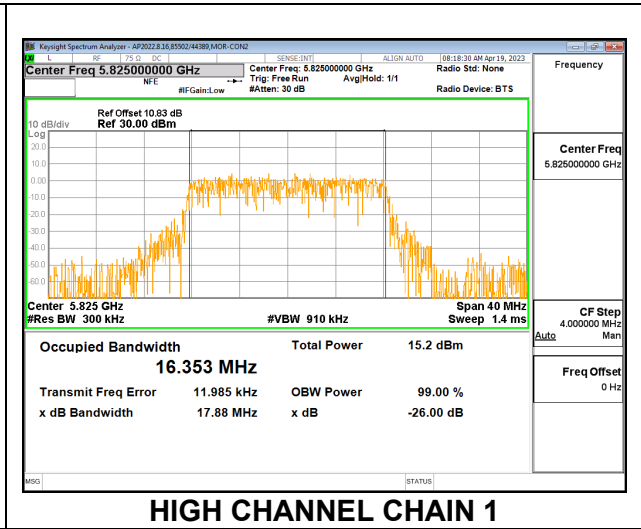

HIGH CHANNEL