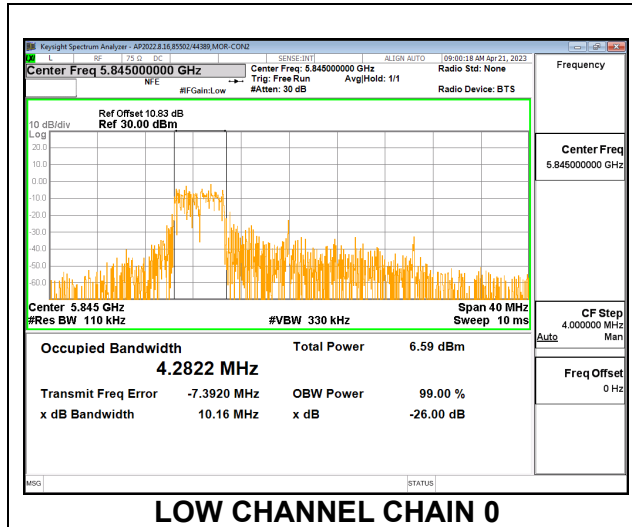

LOW CHANNEL

MID CHANNEL

HIGH CHANNEL

2TX CDD MODE – 52T

Channel	Frequency (MHz)	99% Bandwidth Chain 0 (MHz)	99% Bandwidth Chain 1 (MHz)
Low	5845	4.2822	4.1252
Mid	5865	4.4388	4.1050
High	5885	4.5504	4.1644

LOW CHANNEL

MID CHANNEL

HIGH CHANNEL