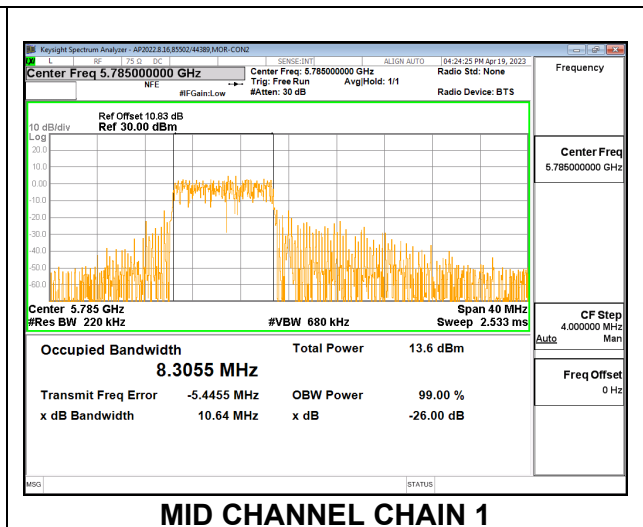

MID CHANNEL