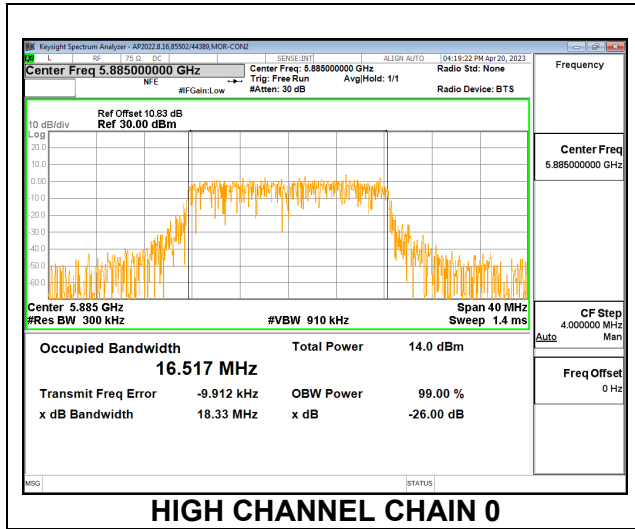

2TX CDD MODE

Channel	Frequency (MHz)	99% Bandwidth Chain 0 (MHz)	99% Bandwidth Chain 1 (MHz)
Low	5845	16.482	16.446
Mid	5865	16.404	16.495
High	5885	16.517	16.495

LOW CHANNEL

MID CHANNEL

HIGH CHANNEL

9.2.35. 802.11n HT20 MODE IN THE 5.9 GHz BAND