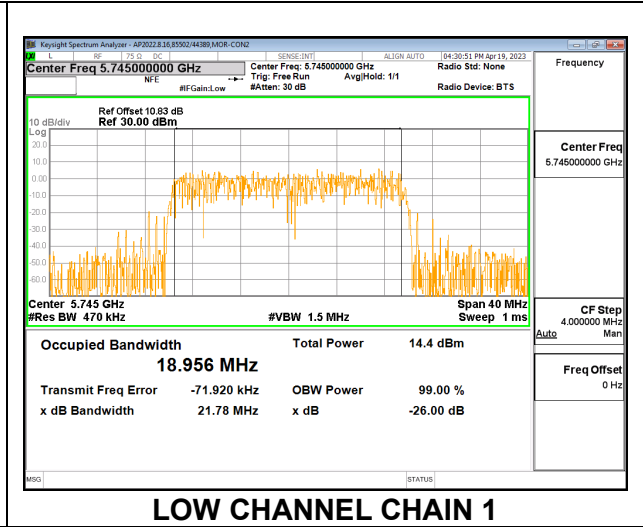

2TX CDD MODE – 242T

Channel	Frequency (MHz)	99% Bandwidth Chain 0 (MHz)	99% Bandwidth Chain 1 (MHz)
Low	5745	19.166	18.956
Mid	5785	19.122	18.978
High	5825	18.981	19.019

LOW CHANNEL