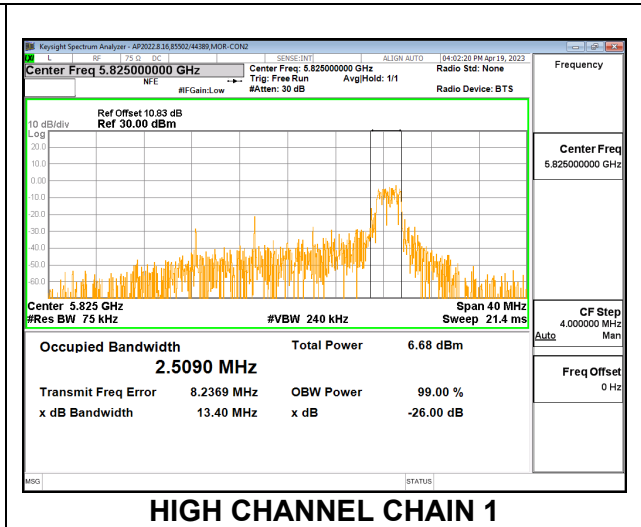

2TX CDD MODE – 26T

Channel	Frequency (MHz)	99% Bandwidth Chain 0 (MHz)	99% Bandwidth Chain 1 (MHz)
Low	5745	2.7301	2.8378
Mid	5785	2.7333	2.8617
High	5825	2.5711	2.5090

LOW CHANNEL

MID CHANNEL

HIGH CHANNEL