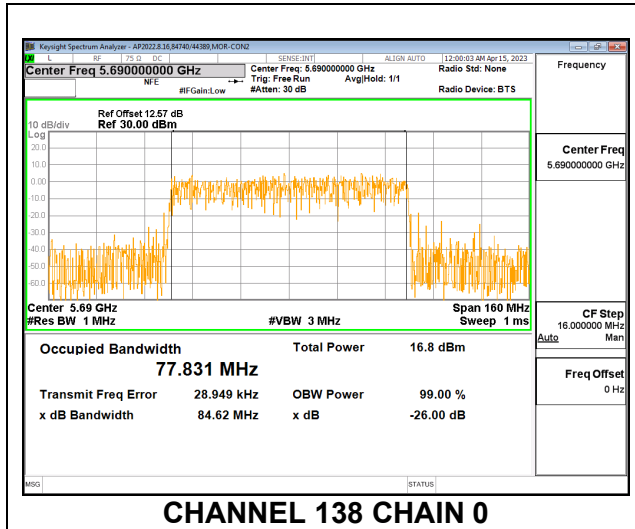

9.2.25. 802.11ax HE80 MODE IN THE 5.6 GHz BAND

2TX CDD MODE – 996T

Channel	Frequency (MHz)	99% Bandwidth Chain 0 (MHz)	99% Bandwidth Chain 1 (MHz)
Low	5530	77.983	77.662
High	5610	76.969	77.828
138	5690	77.831	77.502

LOW CHANNEL

HIGH CHANNEL

CHANNEL 138

9.2.26. 802.11ax HE160 MODE IN THE 5.6 GHz BAND

2TX CDD MODE – 2x996T

Channel	Frequency (MHz)	99% Bandwidth Chain 0 (MHz)	99% Bandwidth Chain 1 (MHz)
Mid	5570	155.79	155.15