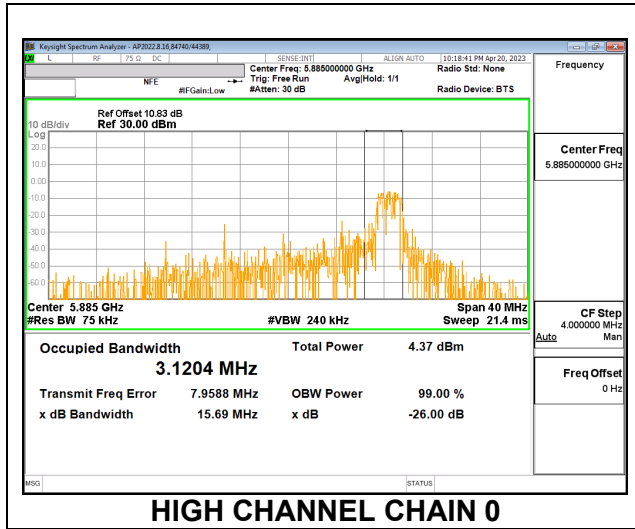

HIGH CHANNEL