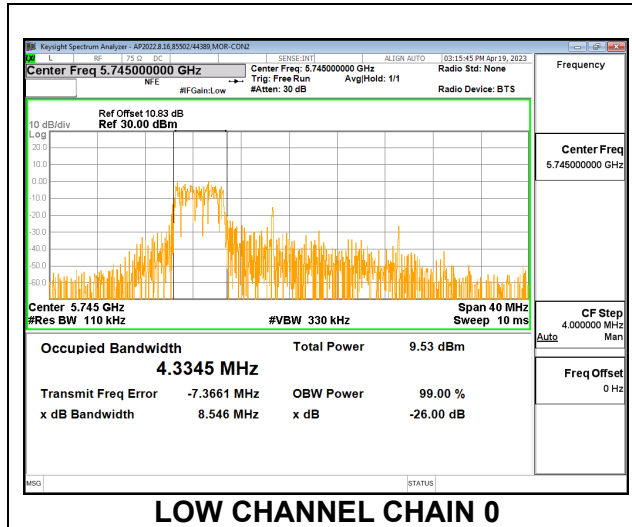

2TX CDD MODE – 52T

Channel	Frequency (MHz)	99% Bandwidth Chain 0 (MHz)	99% Bandwidth Chain 1 (MHz)
Low	5745	4.3345	4.2404
Mid	5785	4.1385	4.1324
High	5825	4.2140	4.1090

LOW CHANNEL