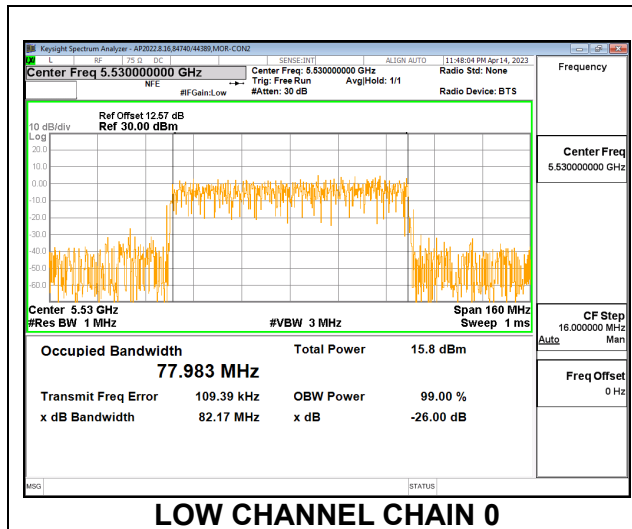

9.2.25. 802.11ax HE80 MODE IN THE 5.6 GHz BAND

2TX CDD MODE – 996T

Channel	Frequency (MHz)	99% Bandwidth Chain 0 (MHz)	99% Bandwidth Chain 1 (MHz)
Low	5530	77.983	77.662
High	5610	76.969	77.828
138	5690	77.831	77.502

LOW CHANNEL

HIGH CHANNEL

CHANNEL 138

9.2.26. 802.11ax HE160 MODE IN THE 5.6 GHz BAND

2TX CDD MODE – 2x996T

Channel	Frequency (MHz)	99% Bandwidth Chain 0 (MHz)	99% Bandwidth Chain 1 (MHz)
Mid	5570	155.79	155.15