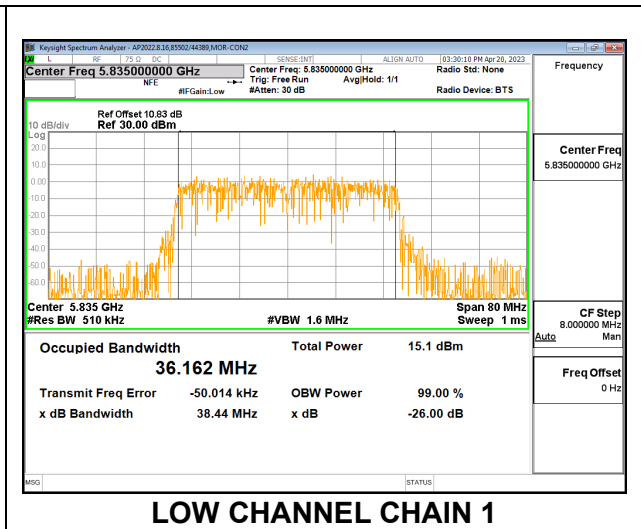

9.2.36. 802.11n HT40 MODE IN THE 5.9 GHz BAND

2TX CDD MODE

Channel	Frequency (MHz)	99% Bandwidth Chain 0 (MHz)	99% Bandwidth Chain 1 (MHz)
Low	5835	36.077	36.162
High	5875	36.138	36.206

LOW CHANNEL