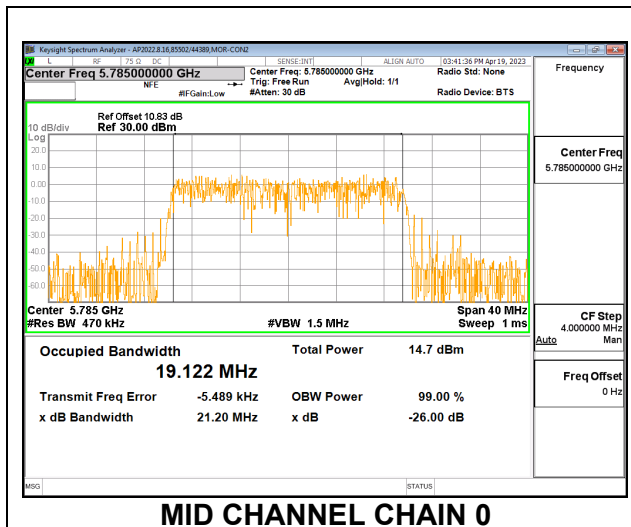

MID CHANNEL