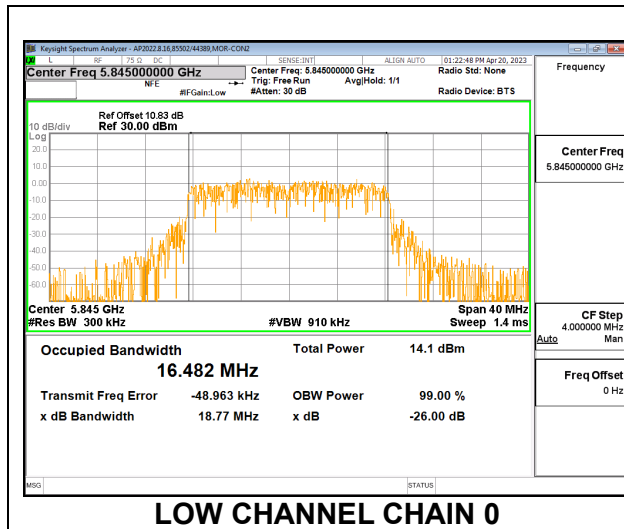

9.2.34. 802.11a MODE IN THE 5.9 GHZ BAND

2TX CDD MODE

Channel	Frequency (MHz)	99% Bandwidth Chain 0 (MHz)	99% Bandwidth Chain 1 (MHz)
Low	5845	16.482	16.446
Mid	5865	16.404	16.495
High	5885	16.517	16.495

LOW CHANNEL