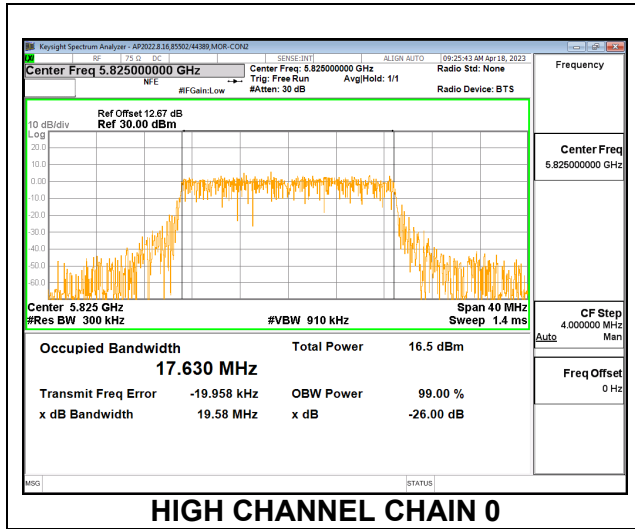

HIGH CHANNEL