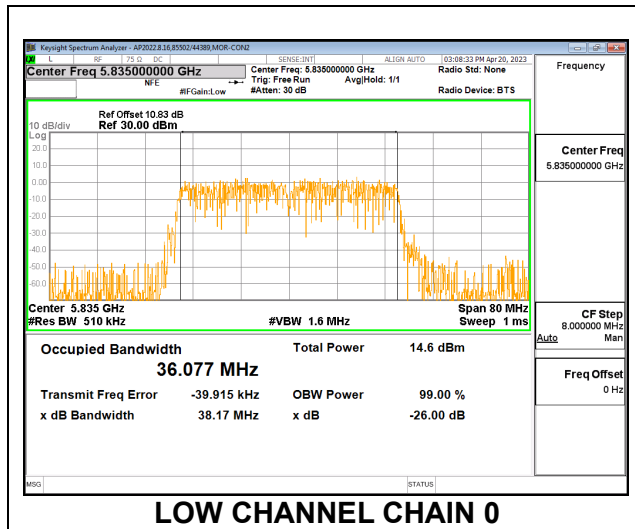

9.2.36. 802.11n HT40 MODE IN THE 5.9 GHz BAND

2TX CDD MODE

Channel	Frequency (MHz)	99% Bandwidth Chain 0 (MHz)	99% Bandwidth Chain 1 (MHz)
Low	5835	36.077	36.162
High	5875	36.138	36.206

LOW CHANNEL