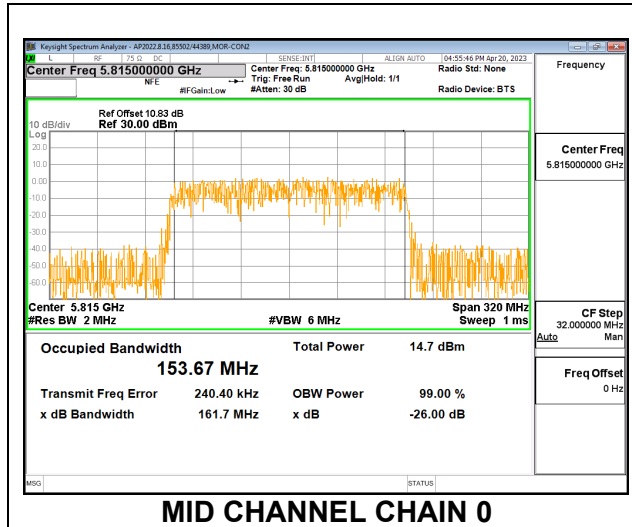

9.2.38. 802.11ac VHT160 MODE IN THE 5.9 GHz BAND

2TX CDD MODE

Channel	Frequency (MHz)	99% Bandwidth Chain 0 (MHz)	99% Bandwidth Chain 1 (MHz)
Mid	5815	153.67	153.60

MID CHANNEL