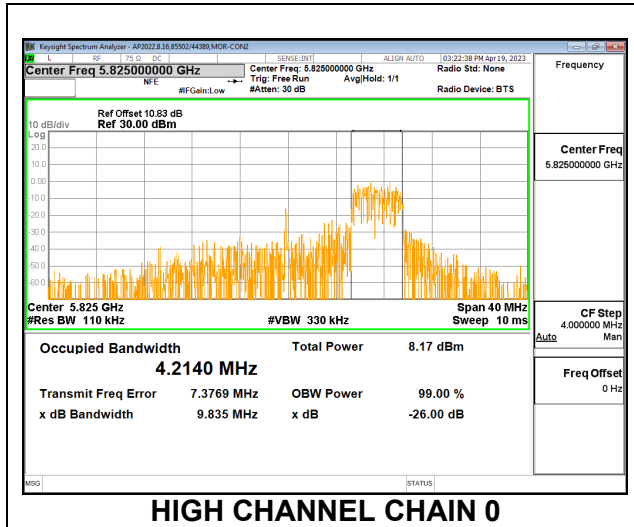

2TX CDD MODE – 52T

Channel	Frequency (MHz)	99% Bandwidth Chain 0 (MHz)	99% Bandwidth Chain 1 (MHz)
Low	5745	4.3345	4.2404
Mid	5785	4.1385	4.1324
High	5825	4.2140	4.1090

LOW CHANNEL

MID CHANNEL

HIGH CHANNEL