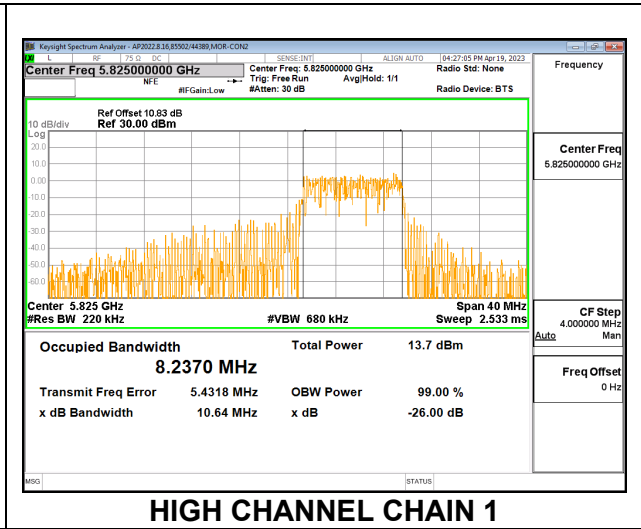

2TX CDD MODE – 106T

Channel	Frequency (MHz)	99% Bandwidth Chain 0 (MHz)	99% Bandwidth Chain 1 (MHz)
Low	5745	8.2795	8.3321
Mid	5785	8.2982	8.3055
High	5825	8.3662	8.2370

LOW CHANNEL

MID CHANNEL

HIGH CHANNEL