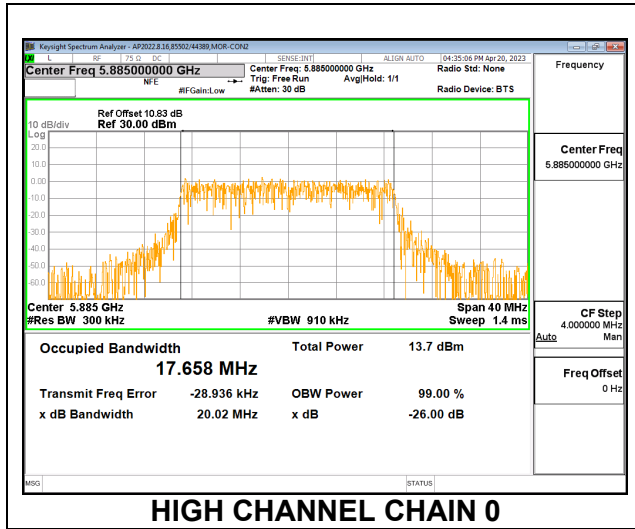

2TX CDD MODE

Channel	Frequency (MHz)	99% Bandwidth Chain 0 (MHz)	99% Bandwidth Chain 1 (MHz)
Low	5845	17.608	17.554
Mid	5865	17.721	17.604
High	5885	17.658	17.730

LOW CHANNEL

MID CHANNEL

HIGH CHANNEL

9.2.36. 802.11n HT40 MODE IN THE 5.9 GHz BAND