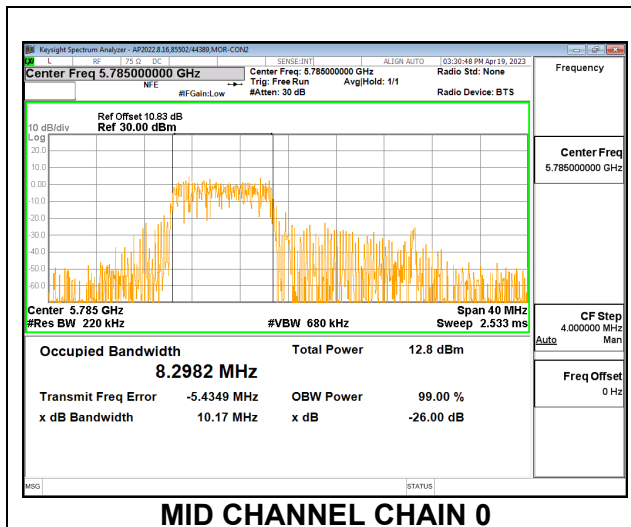

MID CHANNEL