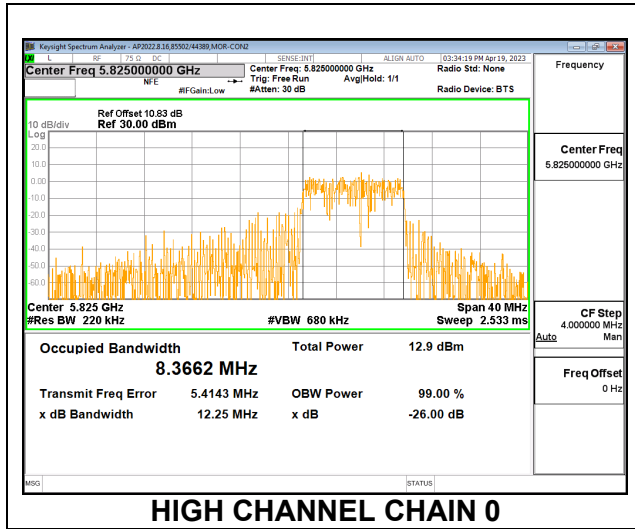

2TX CDD MODE – 106T

Channel	Frequency (MHz)	99% Bandwidth Chain 0 (MHz)	99% Bandwidth Chain 1 (MHz)
Low	5745	8.2795	8.3321
Mid	5785	8.2982	8.3055
High	5825	8.3662	8.2370

LOW CHANNEL

MID CHANNEL

HIGH CHANNEL