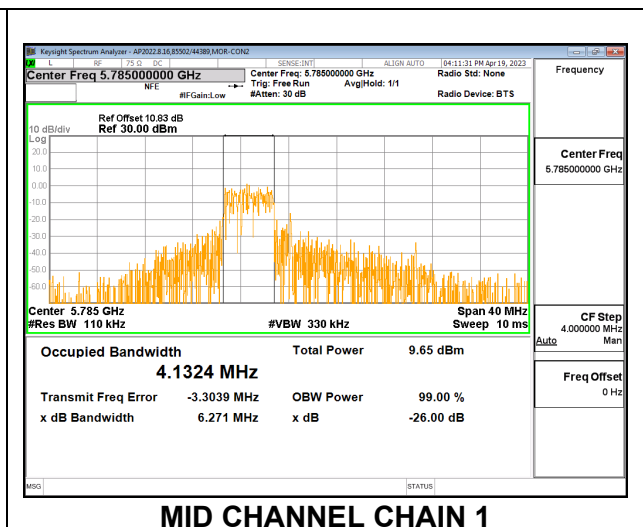

MID CHANNEL