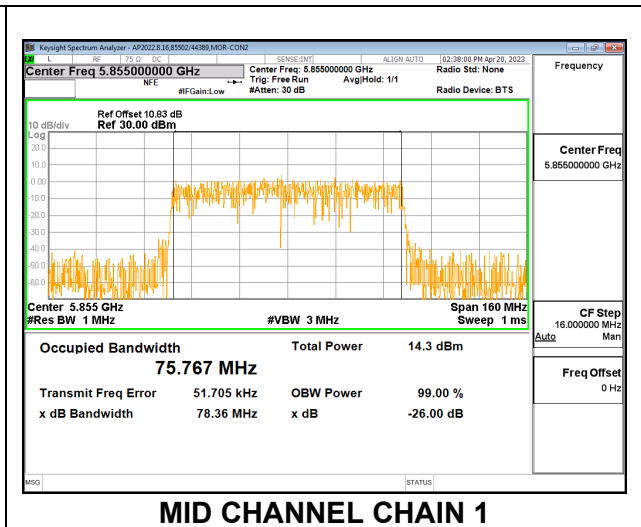

9.2.37. 802.11ac VHT80 MODE IN THE 5.9 GHz BAND

2TX CDD MODE

Channel	Frequency (MHz)	99% Bandwidth Chain 0 (MHz)	99% Bandwidth Chain 1 (MHz)
Mid	5855	75.636	75.767

MID CHANNEL