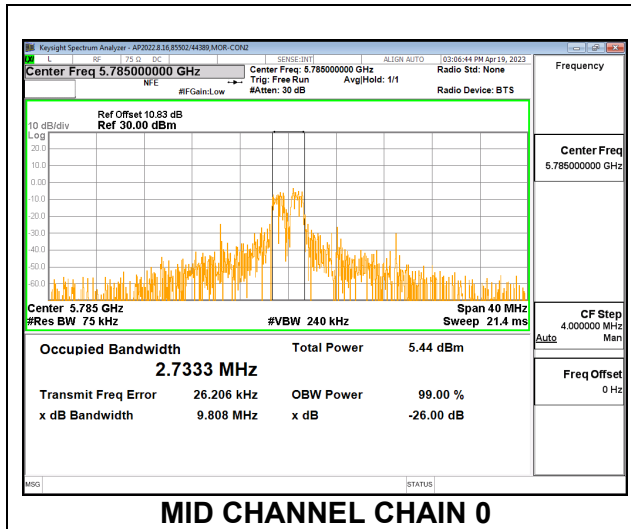

MID CHANNEL