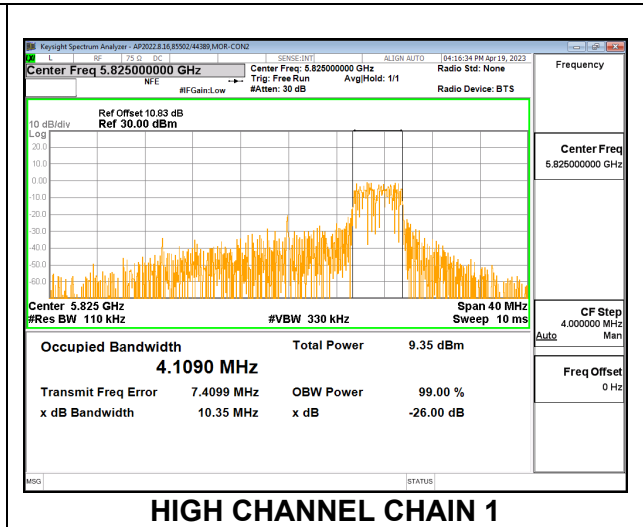

2TX CDD MODE – 52T

Channel	Frequency (MHz)	99% Bandwidth Chain 0 (MHz)	99% Bandwidth Chain 1 (MHz)
Low	5745	4.3345	4.2404
Mid	5785	4.1385	4.1324
High	5825	4.2140	4.1090

LOW CHANNEL

MID CHANNEL

HIGH CHANNEL