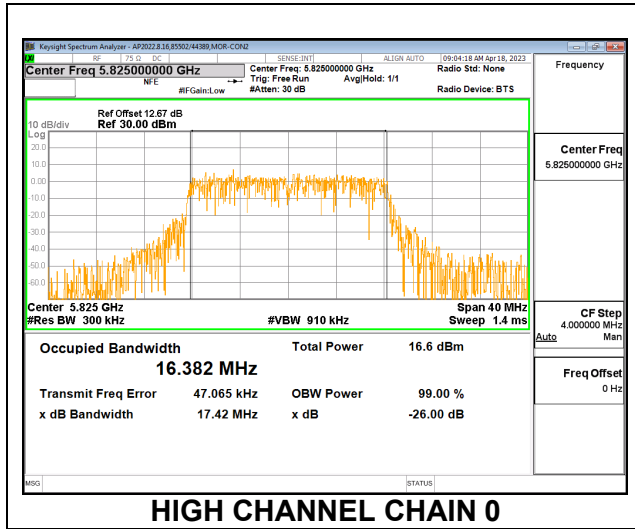

HIGH CHANNEL