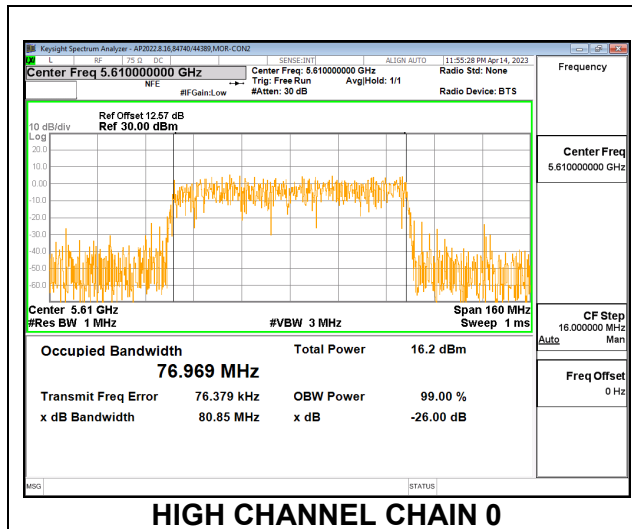

9.2.25. 802.11ax HE80 MODE IN THE 5.6 GHz BAND

2TX CDD MODE – 996T

Channel	Frequency (MHz)	99% Bandwidth Chain 0 (MHz)	99% Bandwidth Chain 1 (MHz)
Low	5530	77.983	77.662
High	5610	76.969	77.828
138	5690	77.831	77.502

LOW CHANNEL

HIGH CHANNEL

CHANNEL 138

9.2.26. 802.11ax HE160 MODE IN THE 5.6 GHz BAND

2TX CDD MODE – 2x996T

Channel	Frequency (MHz)	99% Bandwidth Chain 0 (MHz)	99% Bandwidth Chain 1 (MHz)
Mid	5570	155.79	155.15