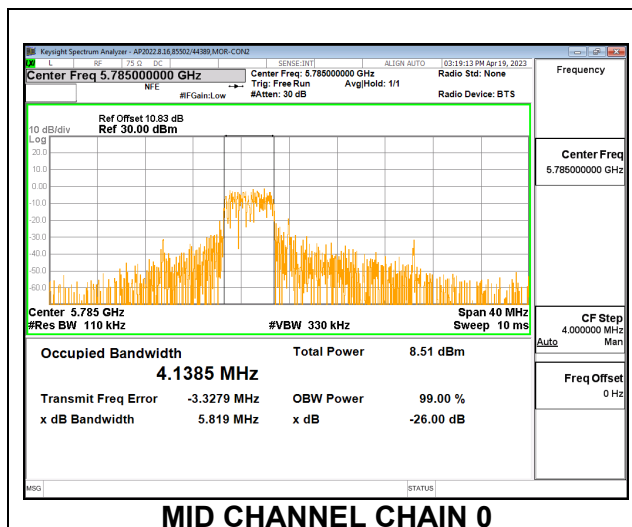

MID CHANNEL