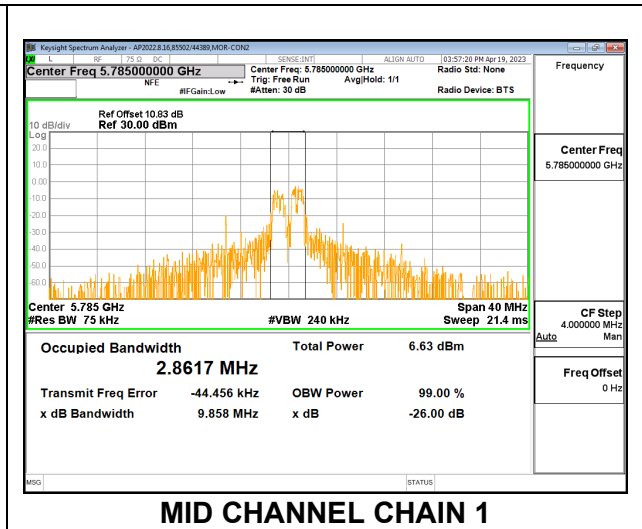

MID CHANNEL