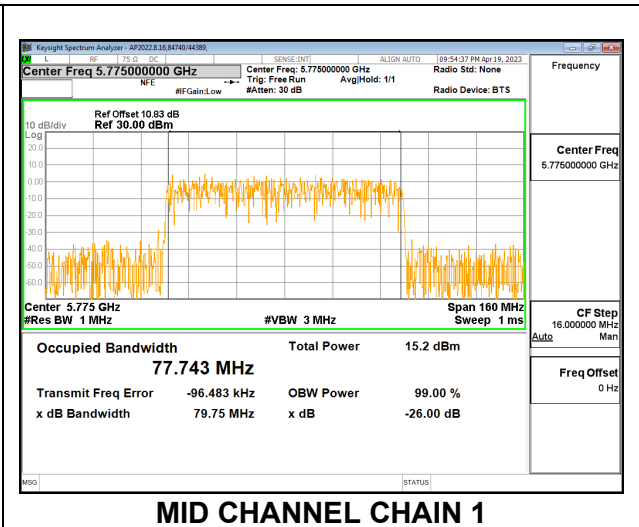

HIGH CHANNEL

9.2.33. 802.11ax HE80 MODE IN THE 5.8 GHz BAND

2TX CDD MODE – 996T

Channel	Frequency (MHz)	26 dB Bandwidth Chain 0 (MHz)	26 dB Bandwidth Chain 1 (MHz)
Mid	5775	77.562	77.743

MID CHANNEL

9.2.34. 802.11a MODE IN THE 5.9 GHZ BAND