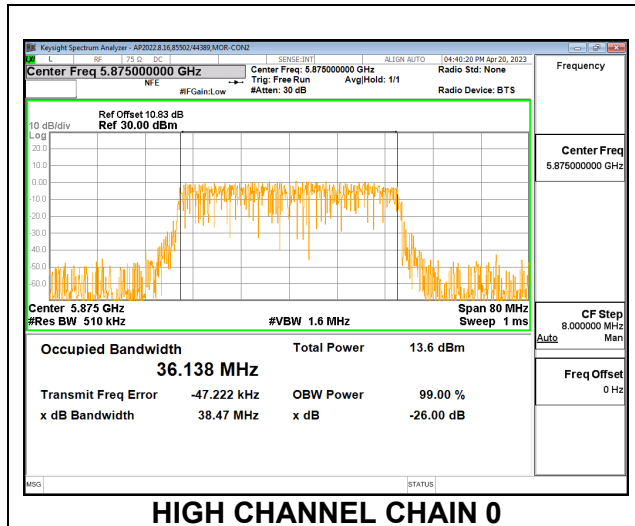

HIGH CHANNEL