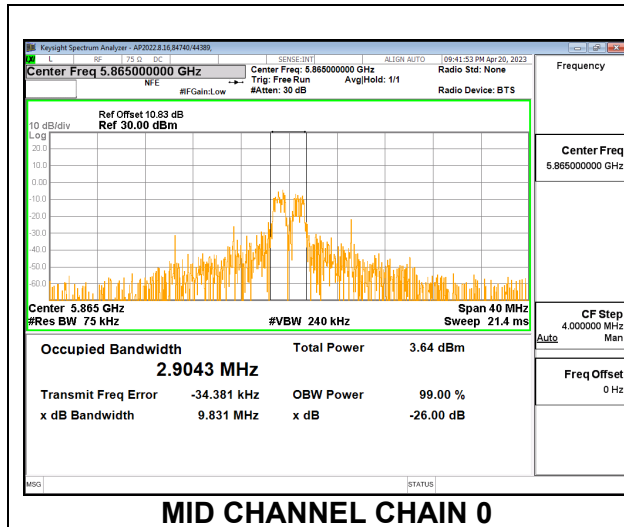

MID CHANNEL