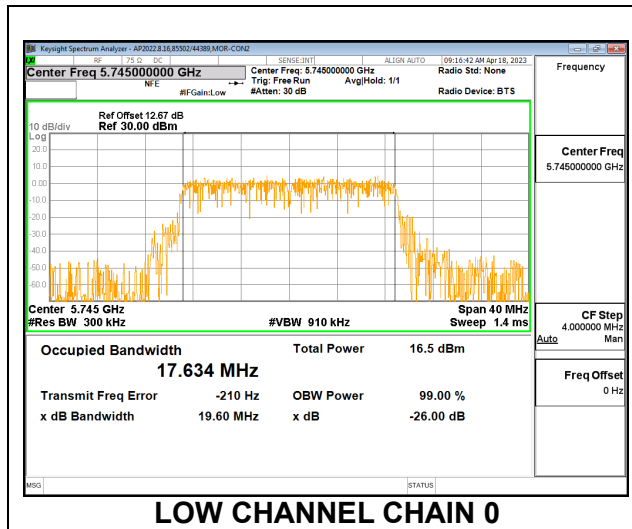

9.2.28. 802.11n HT20 MODE IN THE 5.8 GHz BAND

2TX CDD MODE

Channel	Frequency (MHz)	99% Bandwidth Chain 0 (MHz)	99% Bandwidth Chain 1 (MHz)
Low	5745	17.634	17.544
Mid	5785	17.649	17.656
High	5825	17.630	17.614

LOW CHANNEL