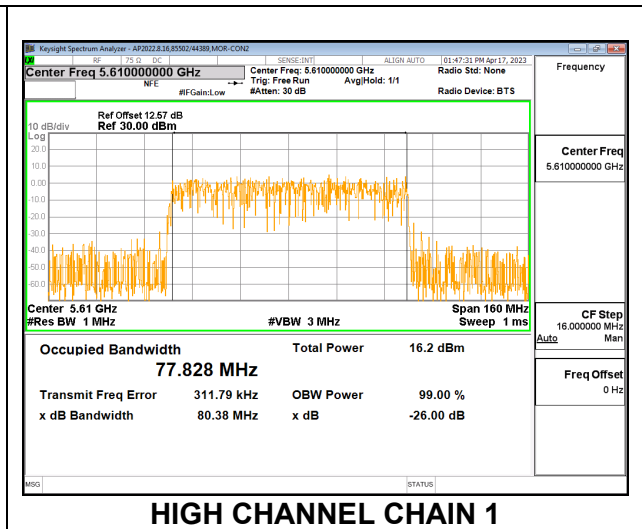

9.2.25. 802.11ax HE80 MODE IN THE 5.6 GHz BAND

2TX CDD MODE – 996T

Channel	Frequency (MHz)	99% Bandwidth Chain 0 (MHz)	99% Bandwidth Chain 1 (MHz)
Low	5530	77.983	77.662
High	5610	76.969	77.828
138	5690	77.831	77.502

LOW CHANNEL

HIGH CHANNEL

CHANNEL 138

9.2.26. 802.11ax HE160 MODE IN THE 5.6 GHz BAND

2TX CDD MODE – 2x996T

Channel	Frequency (MHz)	99% Bandwidth Chain 0 (MHz)	99% Bandwidth Chain 1 (MHz)
Mid	5570	155.79	155.15