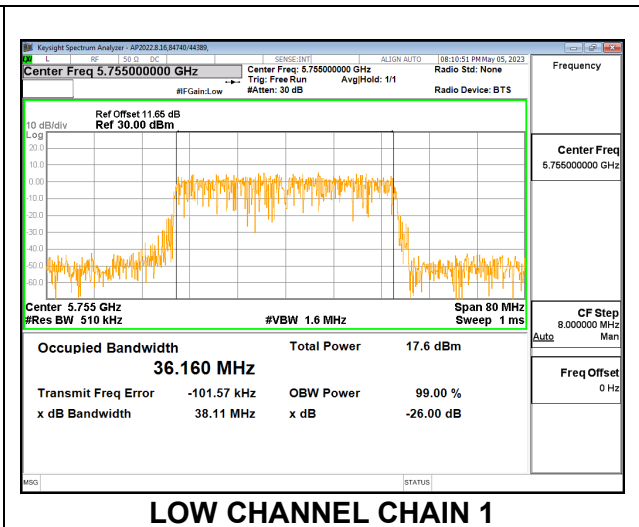

LOW CHANNEL

HIGH CHANNEL

9.2.30. 802.11ac VHT80 MODE IN THE 5.8 GHz BAND

2TX CDD MODE

Channel	Frequency (MHz)	99% Bandwidth Chain 0 (MHz)	99% Bandwidth Chain 1 (MHz)
Mid	5775	75.593	75.721

MID CHANNEL

9.2.31. 802.11ax HE20 MODE IN THE 5.8 GHz BAND