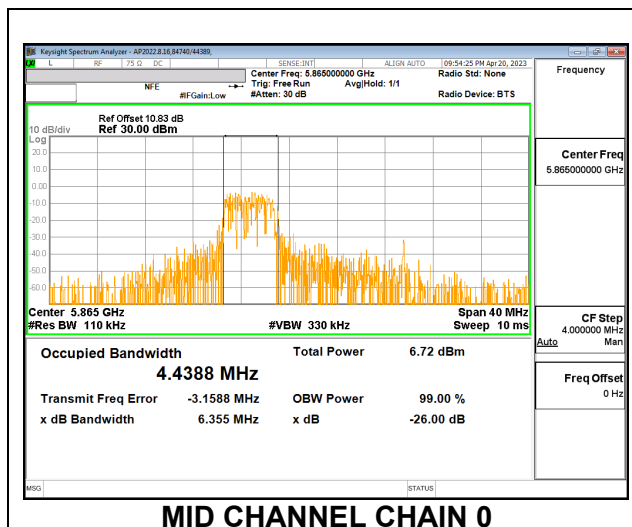

LOW CHANNEL

MID CHANNEL

HIGH CHANNEL

2TX CDD MODE – 52T

Channel	Frequency (MHz)	99% Bandwidth Chain 0 (MHz)	99% Bandwidth Chain 1 (MHz)
Low	5845	4.2822	4.1252
Mid	5865	4.4388	4.1050
High	5885	4.5504	4.1644

LOW CHANNEL

MID CHANNEL

HIGH CHANNEL