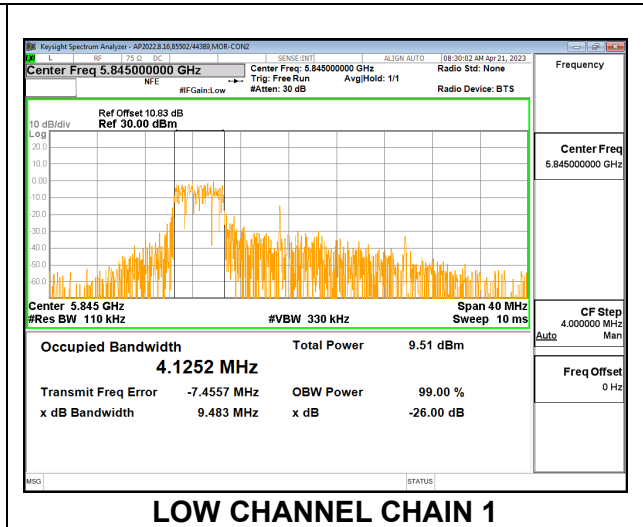

LOW CHANNEL

MID CHANNEL

HIGH CHANNEL

2TX CDD MODE – 52T

Channel	Frequency (MHz)	99% Bandwidth Chain 0 (MHz)	99% Bandwidth Chain 1 (MHz)
Low	5845	4.2822	4.1252
Mid	5865	4.4388	4.1050
High	5885	4.5504	4.1644

LOW CHANNEL

MID CHANNEL

HIGH CHANNEL