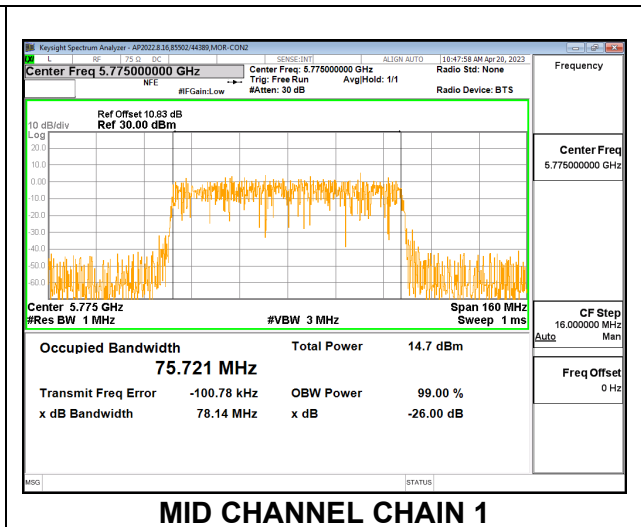

LOW CHANNEL

HIGH CHANNEL

9.2.30. 802.11ac VHT80 MODE IN THE 5.8 GHz BAND

2TX CDD MODE

Channel	Frequency (MHz)	99% Bandwidth Chain 0 (MHz)	99% Bandwidth Chain 1 (MHz)
Mid	5775	75.593	75.721

MID CHANNEL

9.2.31. 802.11ax HE20 MODE IN THE 5.8 GHz BAND