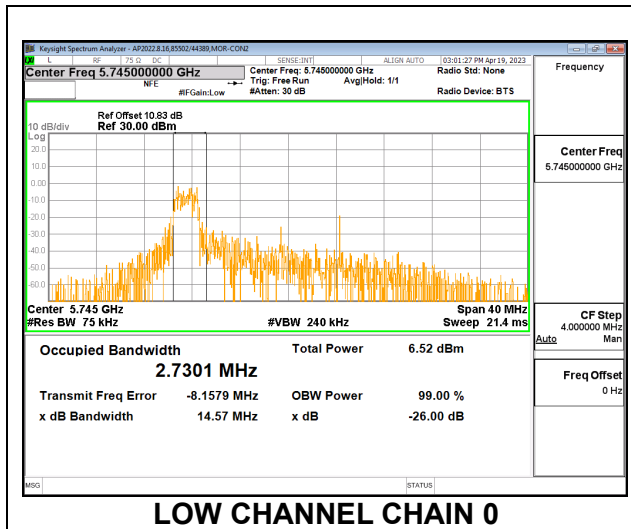

9.2.31. 802.11ax HE20 MODE IN THE 5.8 GHz BAND

2TX CDD MODE – 26T

Channel	Frequency (MHz)	99% Bandwidth Chain 0 (MHz)	99% Bandwidth Chain 1 (MHz)
Low	5745	2.7301	2.8378
Mid	5785	2.7333	2.8617
High	5825	2.5711	2.5090

LOW CHANNEL