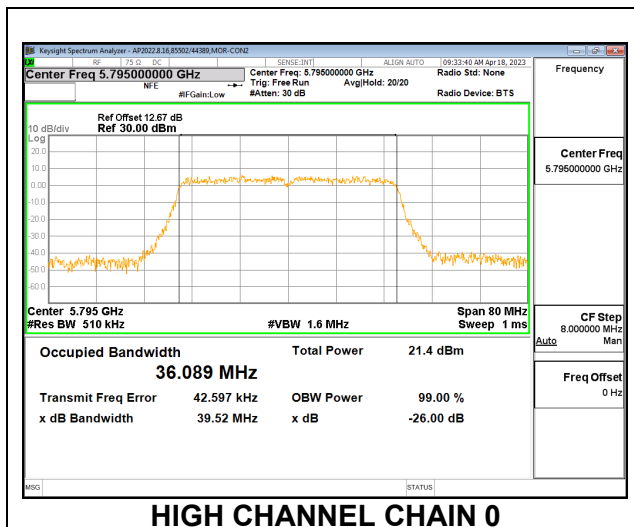

LOW CHANNEL

HIGH CHANNEL

9.2.30. 802.11ac VHT80 MODE IN THE 5.8 GHz BAND

2TX CDD MODE

Channel	Frequency (MHz)	99% Bandwidth Chain 0 (MHz)	99% Bandwidth Chain 1 (MHz)
Mid	5775	75.593	75.721

MID CHANNEL

9.2.31. 802.11ax HE20 MODE IN THE 5.8 GHz BAND