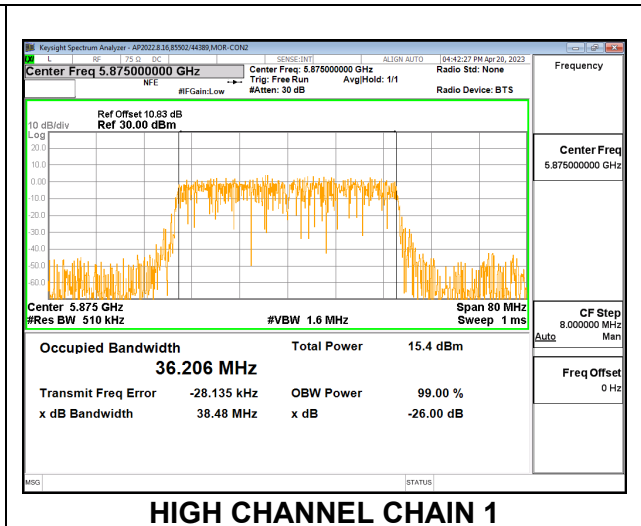

HIGH CHANNEL