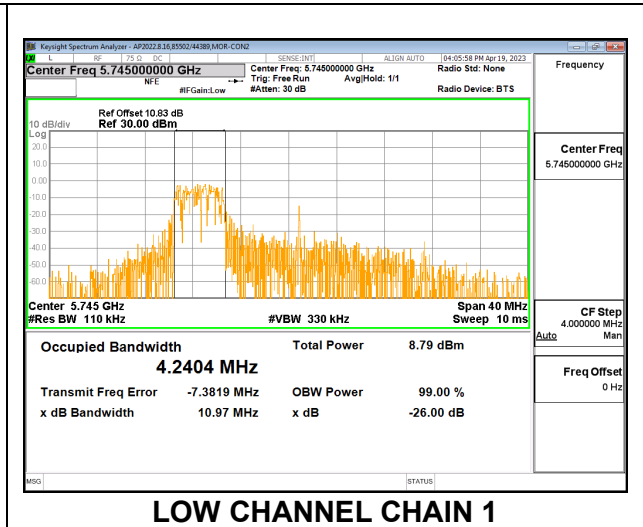

2TX CDD MODE – 52T

Channel	Frequency (MHz)	99% Bandwidth Chain 0 (MHz)	99% Bandwidth Chain 1 (MHz)
Low	5745	4.3345	4.2404
Mid	5785	4.1385	4.1324
High	5825	4.2140	4.1090

LOW CHANNEL