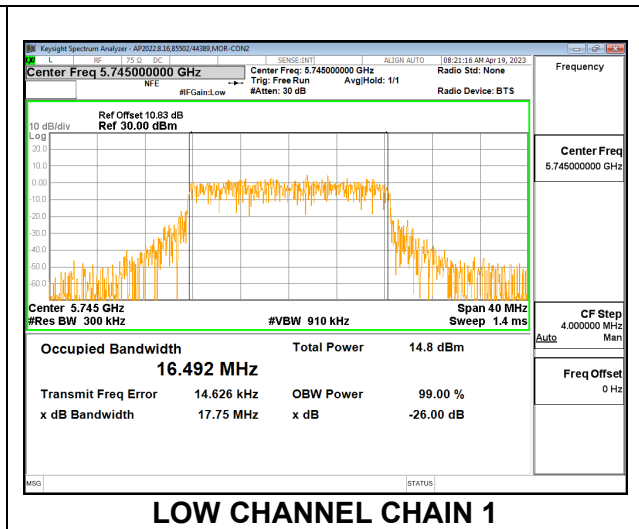

9.2.27. 802.11a MODE IN THE 5.8 GHz BAND

2TX CDD MODE

Channel	Frequency (MHz)	99% Bandwidth Chain 0 (MHz)	99% Bandwidth Chain 1 (MHz)
Low	5745	16.346	16.492
Mid	5785	16.342	16.425
High	5825	16.382	16.353

LOW CHANNEL