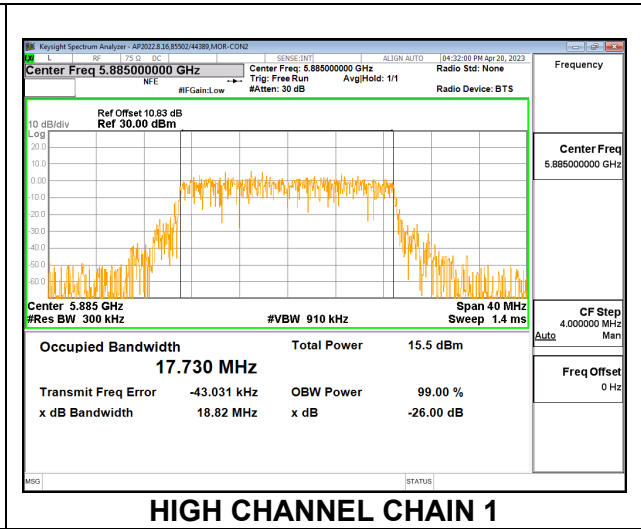

2TX CDD MODE

Channel	Frequency (MHz)	99% Bandwidth Chain 0 (MHz)	99% Bandwidth Chain 1 (MHz)
Low	5845	17.608	17.554
Mid	5865	17.721	17.604
High	5885	17.658	17.730

LOW CHANNEL

MID CHANNEL

HIGH CHANNEL

9.2.36. 802.11n HT40 MODE IN THE 5.9 GHz BAND