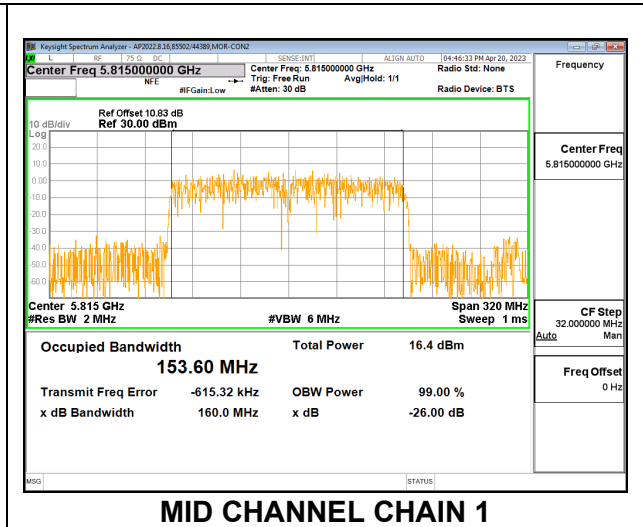

9.2.38. 802.11ac VHT160 MODE IN THE 5.9 GHz BAND

2TX CDD MODE

Channel	Frequency (MHz)	99% Bandwidth Chain 0 (MHz)	99% Bandwidth Chain 1 (MHz)
Mid	5815	153.67	153.60

MID CHANNEL