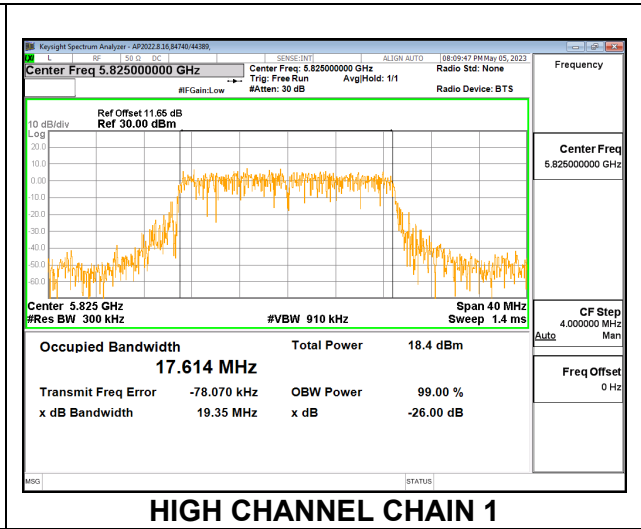

HIGH CHANNEL