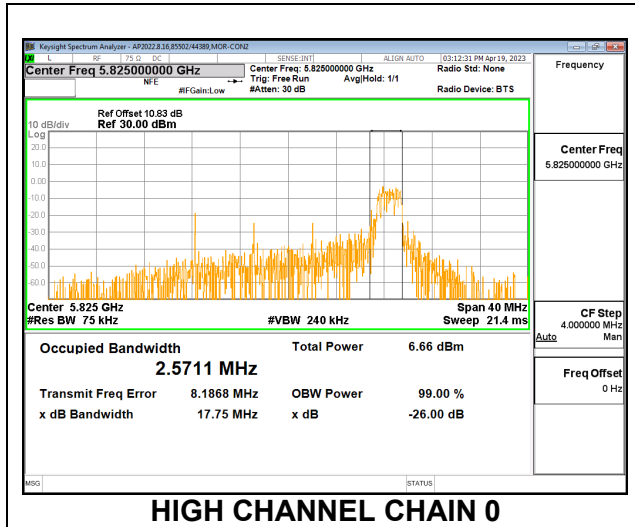

2TX CDD MODE – 26T

Channel	Frequency (MHz)	99% Bandwidth Chain 0 (MHz)	99% Bandwidth Chain 1 (MHz)
Low	5745	2.7301	2.8378
Mid	5785	2.7333	2.8617
High	5825	2.5711	2.5090

LOW CHANNEL

MID CHANNEL

HIGH CHANNEL