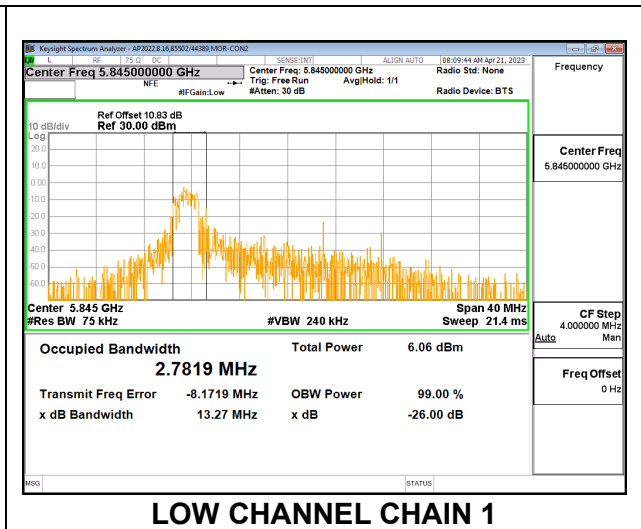

9.2.39. 802.11ax HE20 MODE IN THE 5.9 GHz BAND

2TX CDD MODE – 26T

Channel	Frequency (MHz)	99% Bandwidth Chain 0 (MHz)	99% Bandwidth Chain 1 (MHz)
Low	5845	2.7663	2.7819
Mid	5865	2.9043	2.7843
High	5885	3.1204	2.6526

LOW CHANNEL