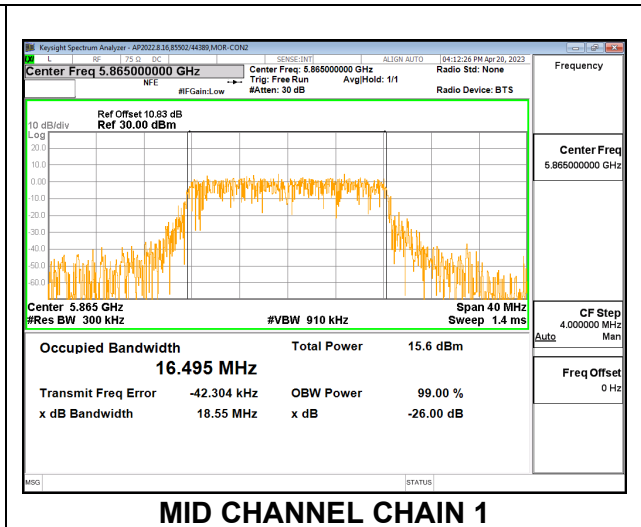

MID CHANNEL