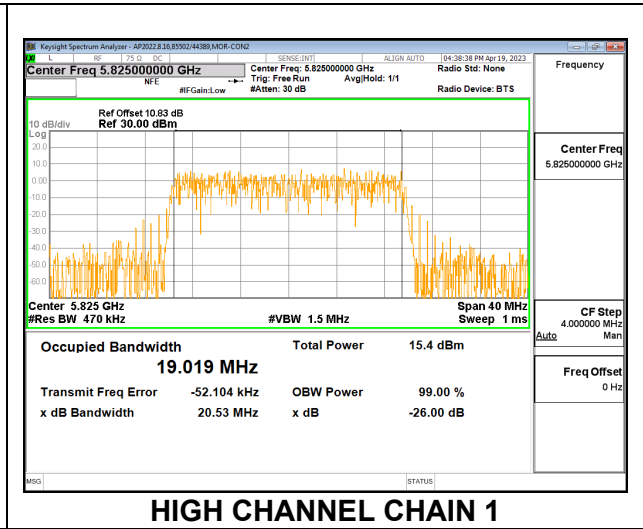

2TX CDD MODE – 242T

Channel	Frequency (MHz)	99% Bandwidth Chain 0 (MHz)	99% Bandwidth Chain 1 (MHz)
Low	5745	19.166	18.956
Mid	5785	19.122	18.978
High	5825	18.981	19.019

LOW CHANNEL

MID CHANNEL

HIGH CHANNEL