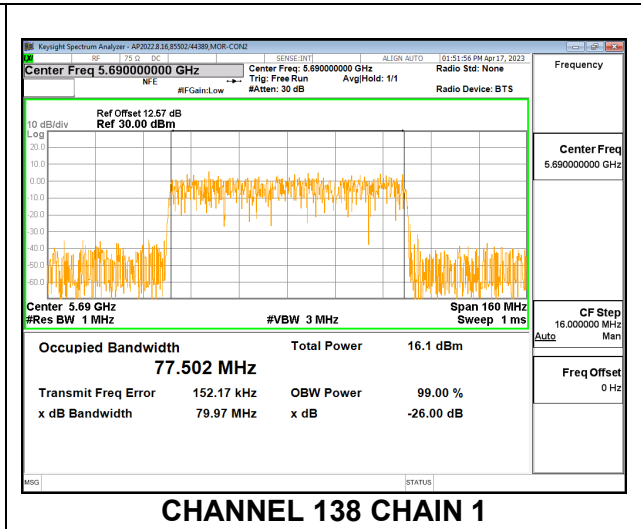

9.2.25. 802.11ax HE80 MODE IN THE 5.6 GHz BAND

2TX CDD MODE – 996T

Channel	Frequency (MHz)	99% Bandwidth Chain 0 (MHz)	99% Bandwidth Chain 1 (MHz)
Low	5530	77.983	77.662
High	5610	76.969	77.828
138	5690	77.831	77.502

LOW CHANNEL

HIGH CHANNEL

CHANNEL 138

9.2.26. 802.11ax HE160 MODE IN THE 5.6 GHz BAND

2TX CDD MODE – 2x996T

Channel	Frequency (MHz)	99% Bandwidth Chain 0 (MHz)	99% Bandwidth Chain 1 (MHz)
Mid	5570	155.79	155.15