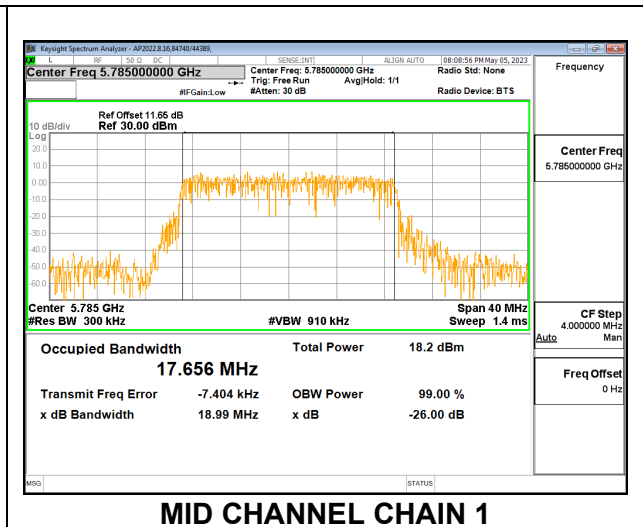

MID CHANNEL