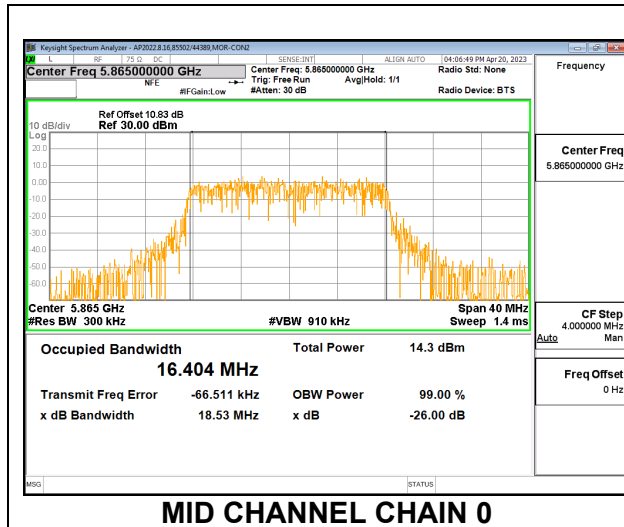

MID CHANNEL