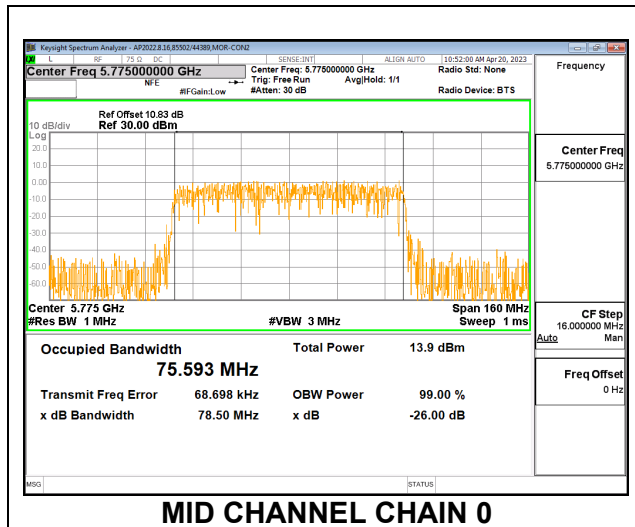

LOW CHANNEL

HIGH CHANNEL

9.2.30. 802.11ac VHT80 MODE IN THE 5.8 GHz BAND

2TX CDD MODE

Channel	Frequency (MHz)	99% Bandwidth Chain 0 (MHz)	99% Bandwidth Chain 1 (MHz)
Mid	5775	75.593	75.721

MID CHANNEL

9.2.31. 802.11ax HE20 MODE IN THE 5.8 GHz BAND