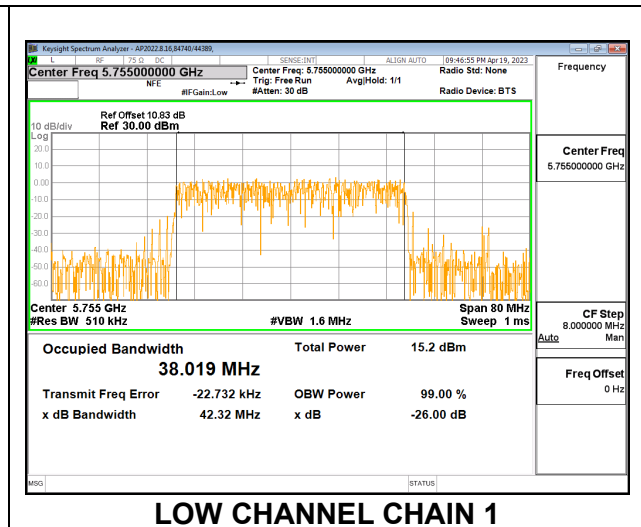

9.2.32. 802.11ax HE40 MODE IN THE 5.8 GHz BAND

2TX CDD MODE – 484T

Channel	Frequency (MHz)	99% Bandwidth Chain 0 (MHz)	99% Bandwidth Chain 1 (MHz)
Low	5755	37.839	38.019
High	5795	38.041	37.985

LOW CHANNEL