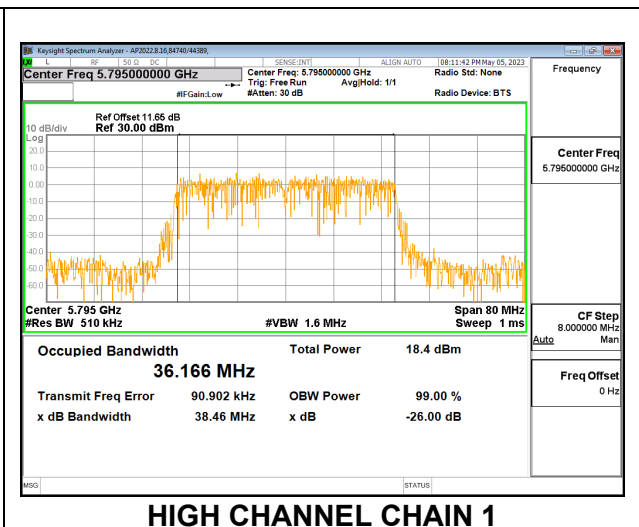

LOW CHANNEL

HIGH CHANNEL

9.2.30. 802.11ac VHT80 MODE IN THE 5.8 GHz BAND

2TX CDD MODE

Channel	Frequency (MHz)	99% Bandwidth Chain 0 (MHz)	99% Bandwidth Chain 1 (MHz)
Mid	5775	75.593	75.721

MID CHANNEL

9.2.31. 802.11ax HE20 MODE IN THE 5.8 GHz BAND