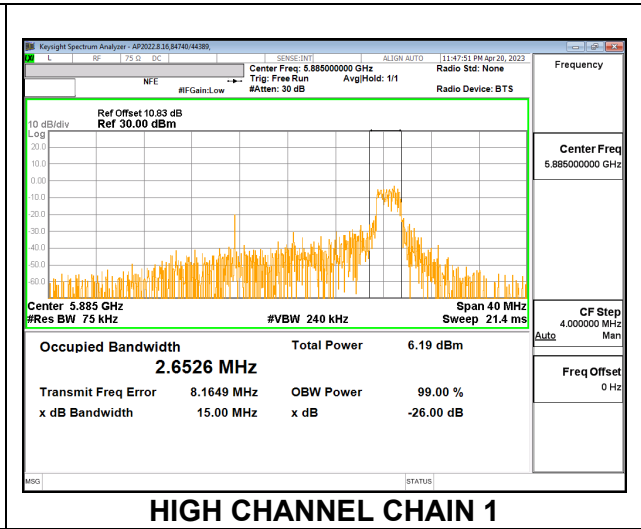

HIGH CHANNEL