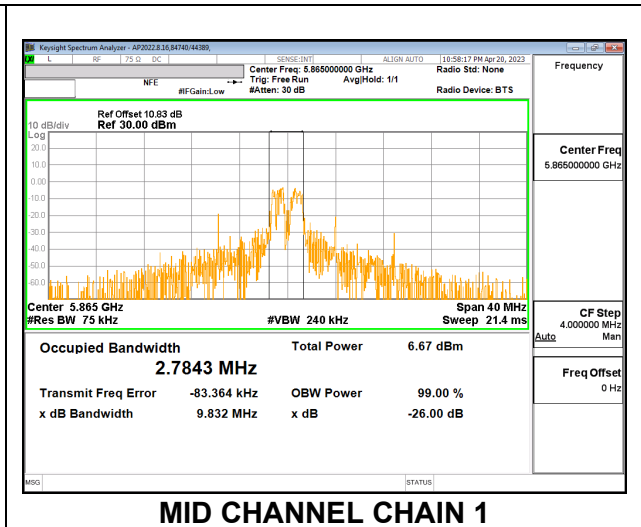

MID CHANNEL