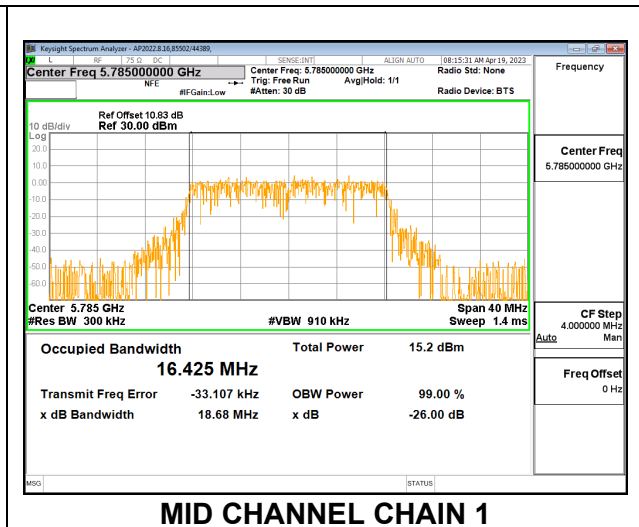

MID CHANNEL