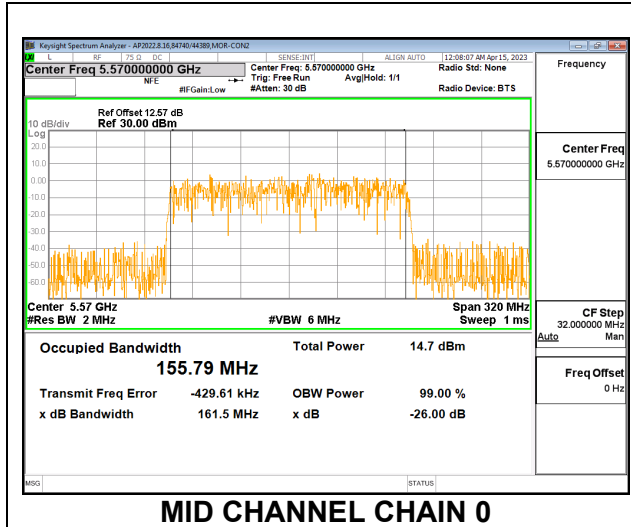

9.2.26. 802.11ax HE160 MODE IN THE 5.6 GHz BAND

2TX CDD MODE – 2x996T

Channel	Frequency (MHz)	99% Bandwidth Chain 0 (MHz)	99% Bandwidth Chain 1 (MHz)
Mid	5570	155.79	155.15

MID CHANNEL