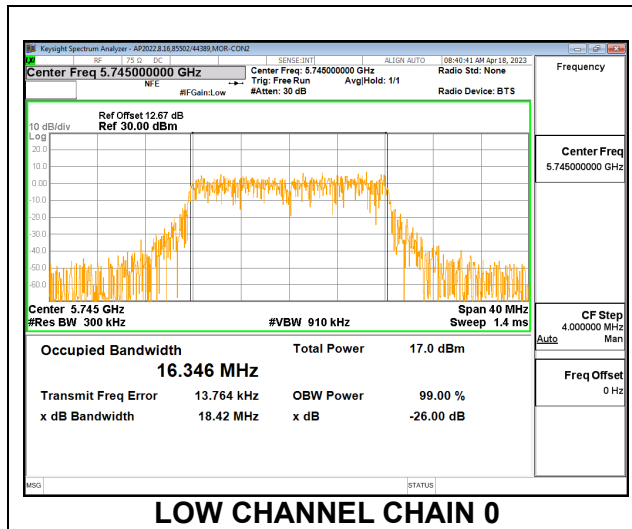

9.2.27. 802.11a MODE IN THE 5.8 GHz BAND

2TX CDD MODE

Channel	Frequency (MHz)	99% Bandwidth Chain 0 (MHz)	99% Bandwidth Chain 1 (MHz)
Low	5745	16.346	16.492
Mid	5785	16.342	16.425
High	5825	16.382	16.353

LOW CHANNEL