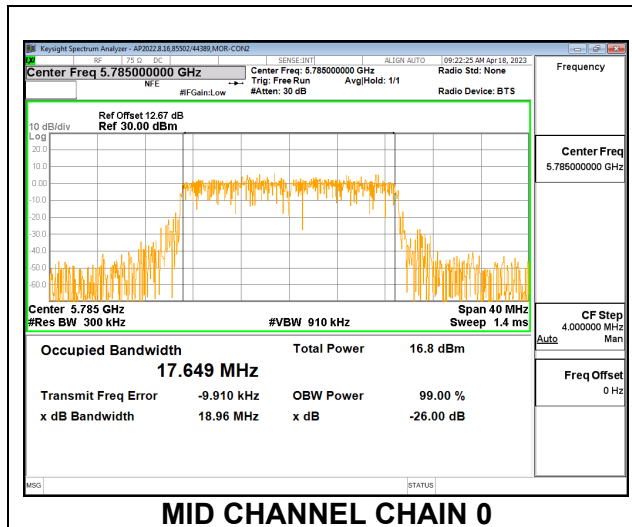

MID CHANNEL