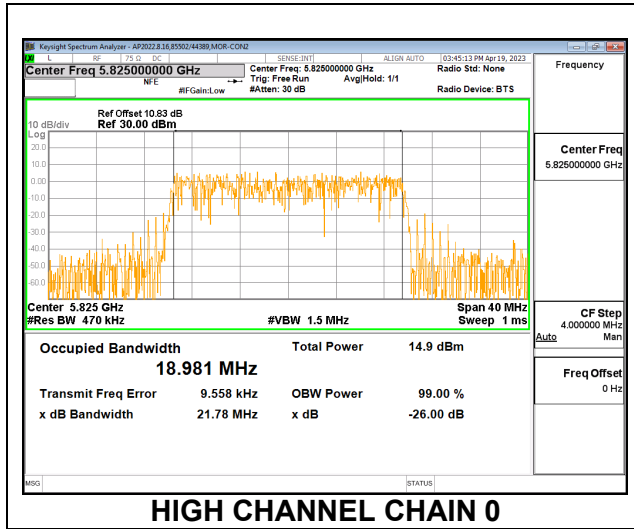

2TX CDD MODE – 242T

Channel	Frequency (MHz)	99% Bandwidth Chain 0 (MHz)	99% Bandwidth Chain 1 (MHz)
Low	5745	19.166	18.956
Mid	5785	19.122	18.978
High	5825	18.981	19.019

LOW CHANNEL

MID CHANNEL

HIGH CHANNEL