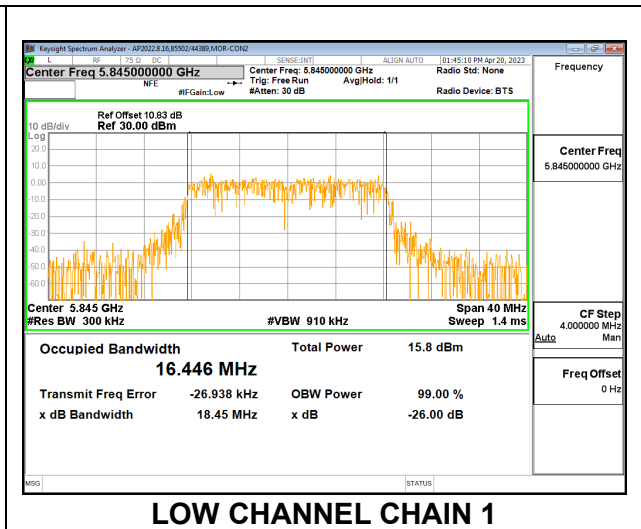

9.2.34. 802.11a MODE IN THE 5.9 GHZ BAND

2TX CDD MODE

Channel	Frequency (MHz)	99% Bandwidth Chain 0 (MHz)	99% Bandwidth Chain 1 (MHz)
Low	5845	16.482	16.446
Mid	5865	16.404	16.495
High	5885	16.517	16.495

LOW CHANNEL