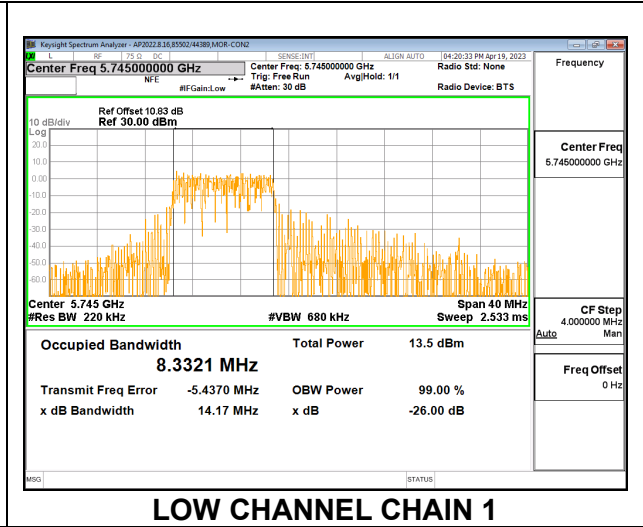

2TX CDD MODE – 106T

Channel	Frequency (MHz)	99% Bandwidth Chain 0 (MHz)	99% Bandwidth Chain 1 (MHz)
Low	5745	8.2795	8.3321
Mid	5785	8.2982	8.3055
High	5825	8.3662	8.2370

LOW CHANNEL