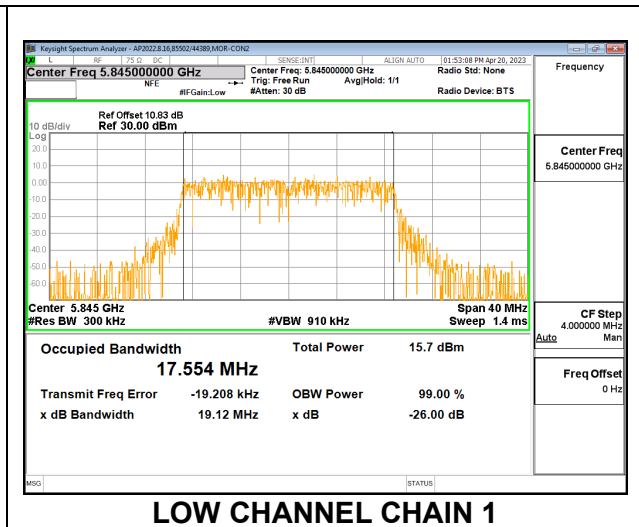

9.2.35. 802.11n HT20 MODE IN THE 5.9 GHz BAND

2TX CDD MODE

Channel	Frequency (MHz)	99% Bandwidth Chain 0 (MHz)	99% Bandwidth Chain 1 (MHz)
Low	5845	17.608	17.554
Mid	5865	17.721	17.604
High	5885	17.658	17.730

LOW CHANNEL