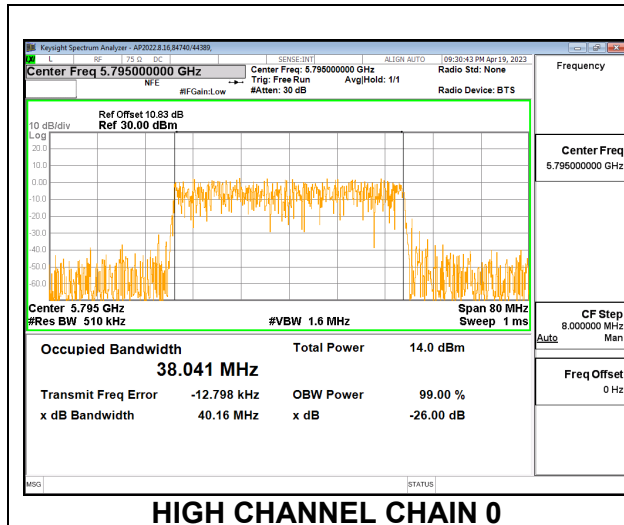

9.2.32. 802.11ax HE40 MODE IN THE 5.8 GHz BAND

2TX CDD MODE – 484T

Channel	Frequency (MHz)	99% Bandwidth Chain 0 (MHz)	99% Bandwidth Chain 1 (MHz)
Low	5755	37.839	38.019
High	5795	38.041	37.985

LOW CHANNEL

HIGH CHANNEL

9.2.33. 802.11ax HE80 MODE IN THE 5.8 GHz BAND

2TX CDD MODE – 996T

Channel	Frequency (MHz)	26 dB Bandwidth Chain 0 (MHz)	26 dB Bandwidth Chain 1 (MHz)
Mid	5775	77.562	77.743

MID CHANNEL

9.2.34. 802.11a MODE IN THE 5.9 GHZ BAND