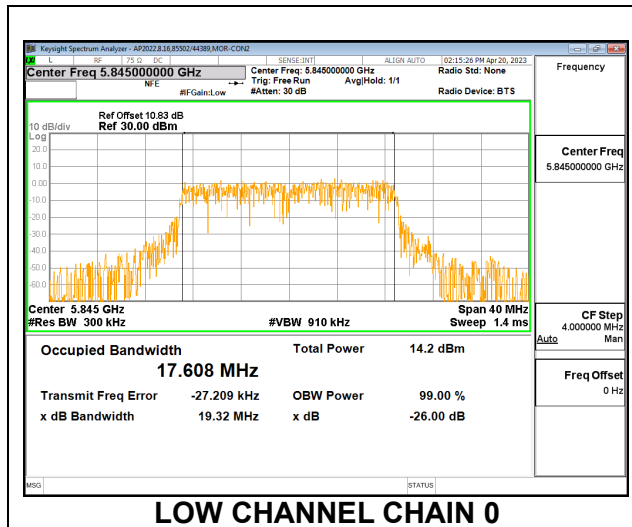

9.2.35. 802.11n HT20 MODE IN THE 5.9 GHz BAND

2TX CDD MODE

Channel	Frequency (MHz)	99% Bandwidth Chain 0 (MHz)	99% Bandwidth Chain 1 (MHz)
Low	5845	17.608	17.554
Mid	5865	17.721	17.604
High	5885	17.658	17.730

LOW CHANNEL