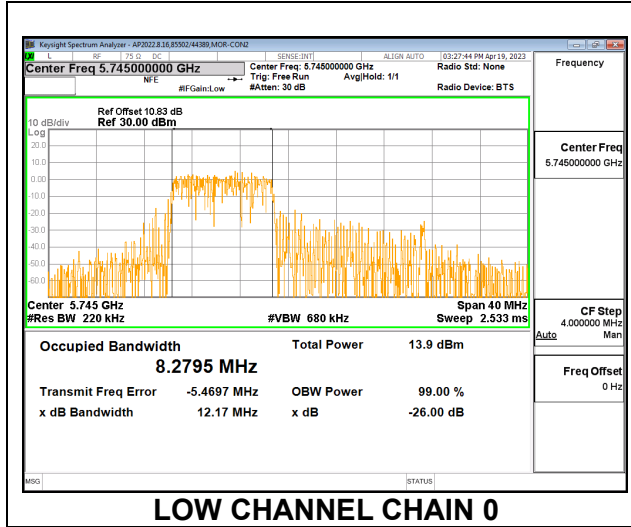

2TX CDD MODE – 106T

Channel	Frequency (MHz)	99% Bandwidth Chain 0 (MHz)	99% Bandwidth Chain 1 (MHz)
Low	5745	8.2795	8.3321
Mid	5785	8.2982	8.3055
High	5825	8.3662	8.2370

LOW CHANNEL