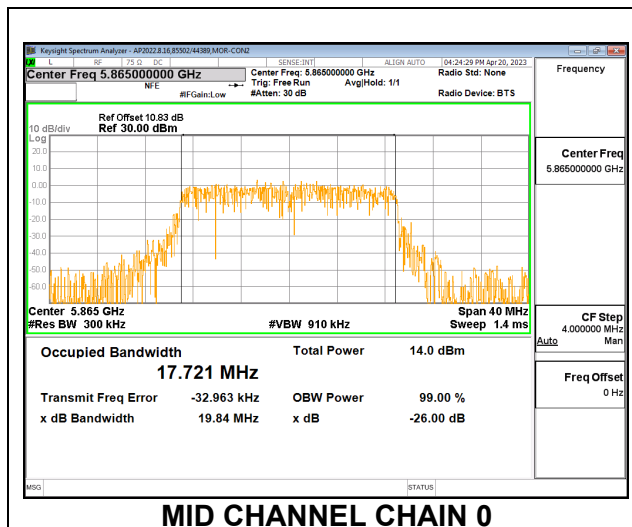

MID CHANNEL