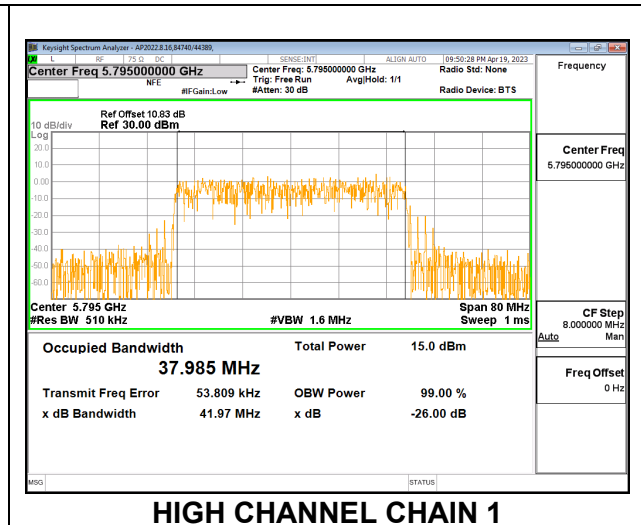

HIGH CHANNEL