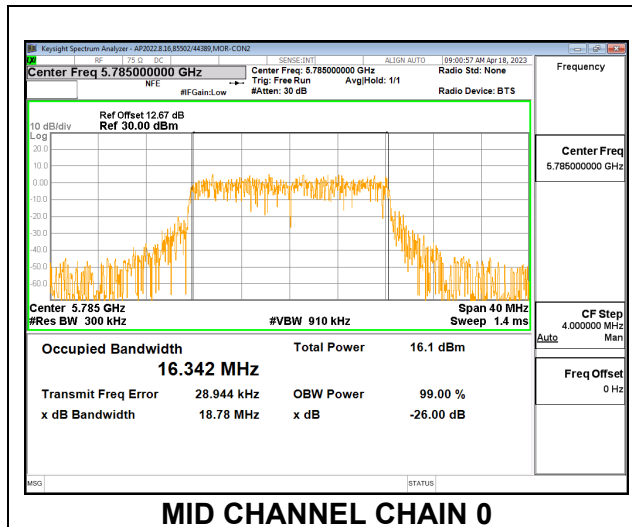

MID CHANNEL