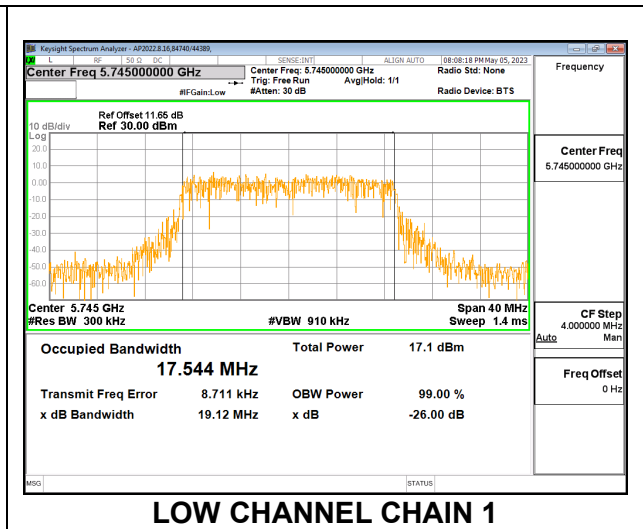

9.2.28. 802.11n HT20 MODE IN THE 5.8 GHz BAND

2TX CDD MODE

Channel	Frequency (MHz)	99% Bandwidth Chain 0 (MHz)	99% Bandwidth Chain 1 (MHz)
Low	5745	17.634	17.544
Mid	5785	17.649	17.656
High	5825	17.630	17.614

LOW CHANNEL