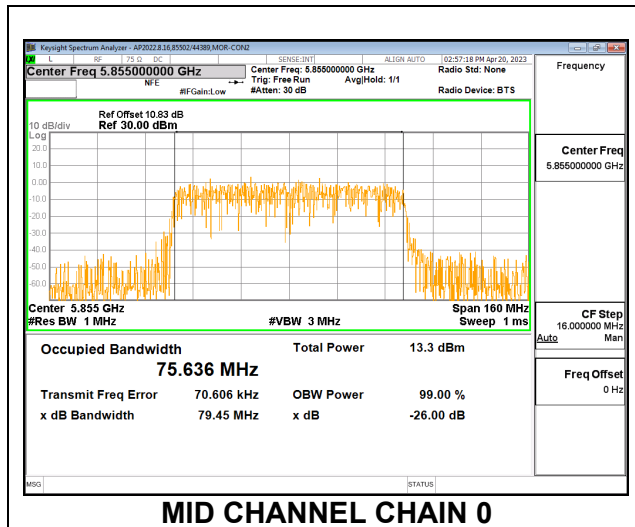

9.2.37. 802.11ac VHT80 MODE IN THE 5.9 GHz BAND

2TX CDD MODE

Channel	Frequency (MHz)	99% Bandwidth Chain 0 (MHz)	99% Bandwidth Chain 1 (MHz)
Mid	5855	75.636	75.767

MID CHANNEL