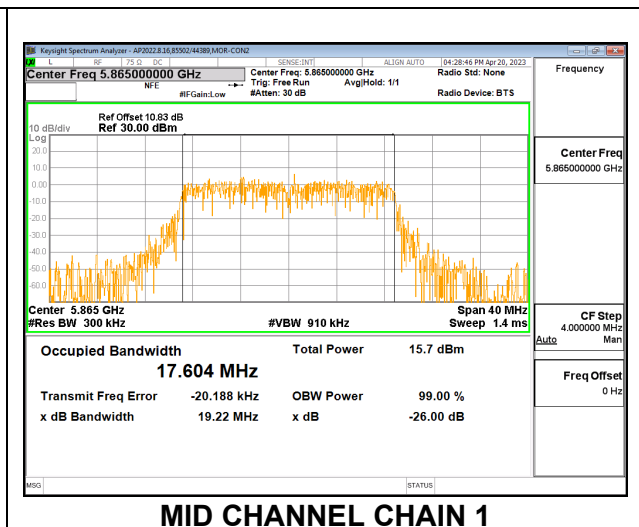

MID CHANNEL