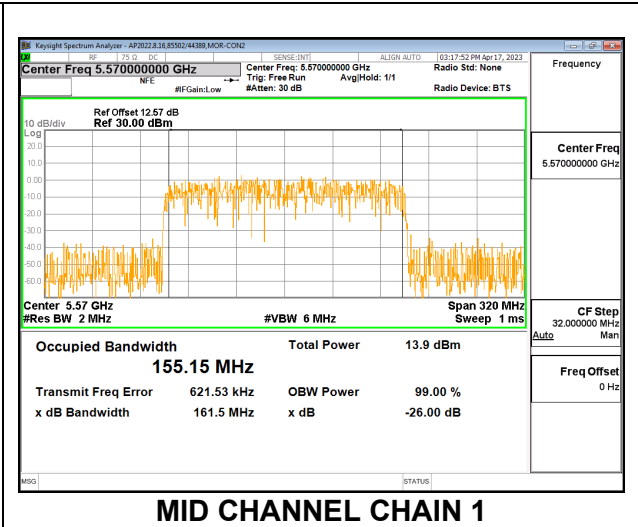

9.2.26. 802.11ax HE160 MODE IN THE 5.6 GHz BAND

2TX CDD MODE – 2x996T

Channel	Frequency (MHz)	99% Bandwidth Chain 0 (MHz)	99% Bandwidth Chain 1 (MHz)
Mid	5570	155.79	155.15

MID CHANNEL