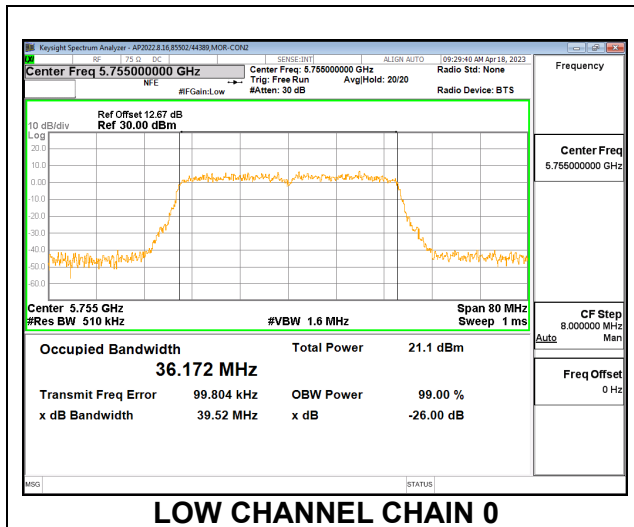

LOW CHANNEL

HIGH CHANNEL

9.2.30. 802.11ac VHT80 MODE IN THE 5.8 GHz BAND

2TX CDD MODE

Channel	Frequency (MHz)	99% Bandwidth Chain 0 (MHz)	99% Bandwidth Chain 1 (MHz)
Mid	5775	75.593	75.721

MID CHANNEL

9.2.31. 802.11ax HE20 MODE IN THE 5.8 GHz BAND