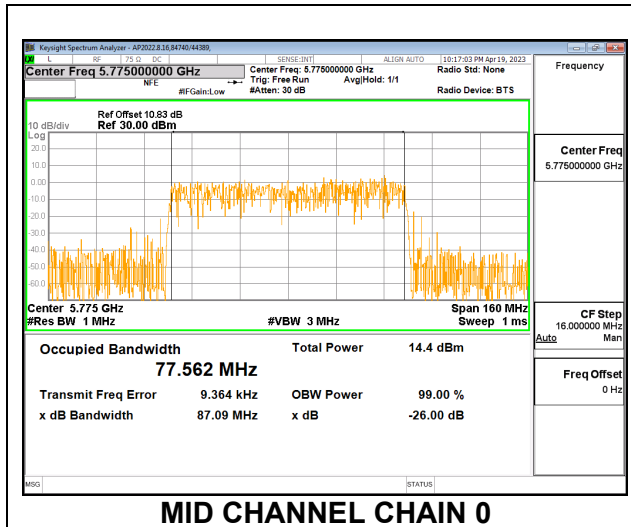

HIGH CHANNEL

9.2.33. 802.11ax HE80 MODE IN THE 5.8 GHz BAND

2TX CDD MODE – 996T

Channel	Frequency (MHz)	26 dB Bandwidth Chain 0 (MHz)	26 dB Bandwidth Chain 1 (MHz)
Mid	5775	77.562	77.743

MID CHANNEL

9.2.34. 802.11a MODE IN THE 5.9 GHZ BAND