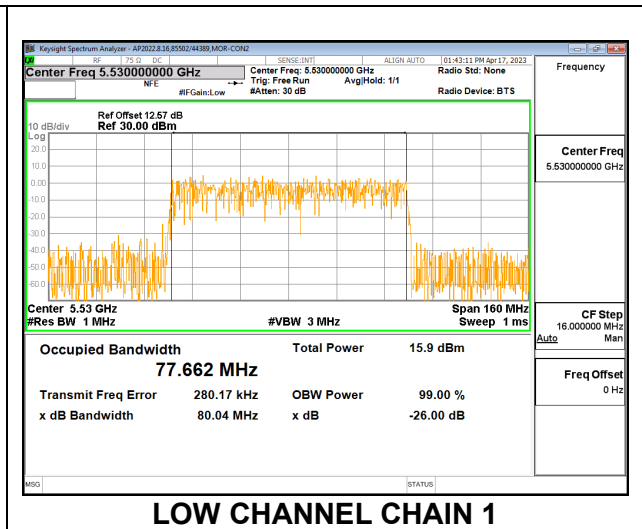

9.2.25. 802.11ax HE80 MODE IN THE 5.6 GHz BAND

2TX CDD MODE – 996T

Channel	Frequency (MHz)	99% Bandwidth Chain 0 (MHz)	99% Bandwidth Chain 1 (MHz)
Low	5530	77.983	77.662
High	5610	76.969	77.828
138	5690	77.831	77.502

LOW CHANNEL

HIGH CHANNEL

CHANNEL 138

9.2.26. 802.11ax HE160 MODE IN THE 5.6 GHz BAND

2TX CDD MODE – 2x996T

Channel	Frequency (MHz)	99% Bandwidth Chain 0 (MHz)	99% Bandwidth Chain 1 (MHz)
Mid	5570	155.79	155.15