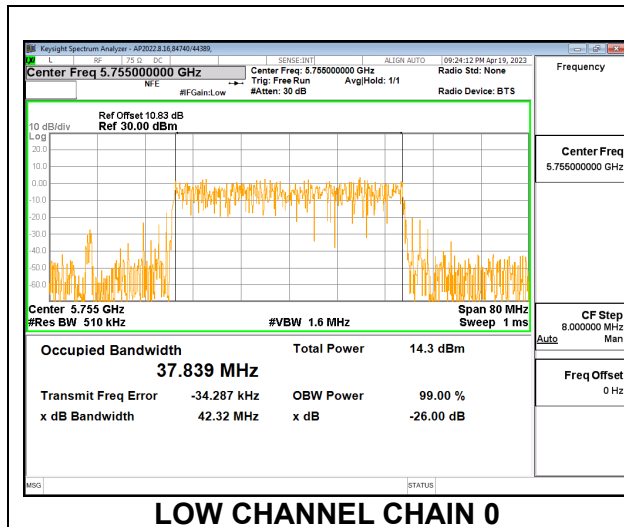

9.2.32. 802.11ax HE40 MODE IN THE 5.8 GHz BAND

2TX CDD MODE – 484T

Channel	Frequency (MHz)	99% Bandwidth Chain 0 (MHz)	99% Bandwidth Chain 1 (MHz)
Low	5755	37.839	38.019
High	5795	38.041	37.985

LOW CHANNEL