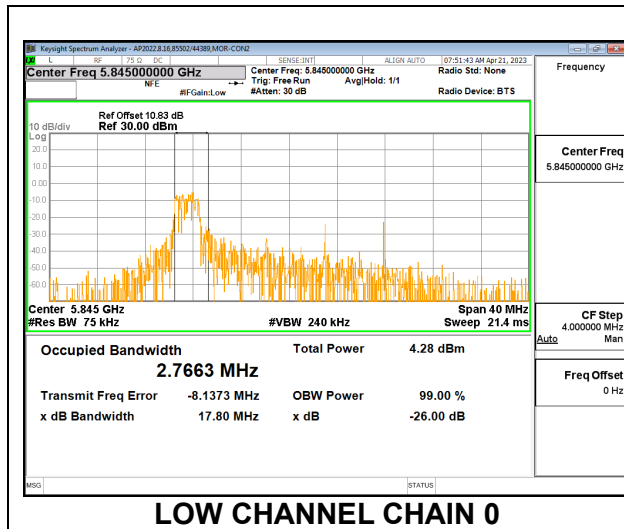

9.2.39. 802.11ax HE20 MODE IN THE 5.9 GHz BAND

2TX CDD MODE – 26T

Channel	Frequency (MHz)	99% Bandwidth Chain 0 (MHz)	99% Bandwidth Chain 1 (MHz)
Low	5845	2.7663	2.7819
Mid	5865	2.9043	2.7843
High	5885	3.1204	2.6526

LOW CHANNEL