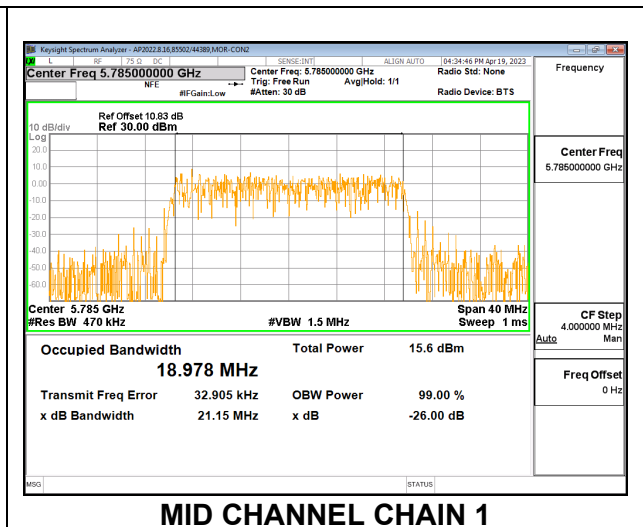

MID CHANNEL