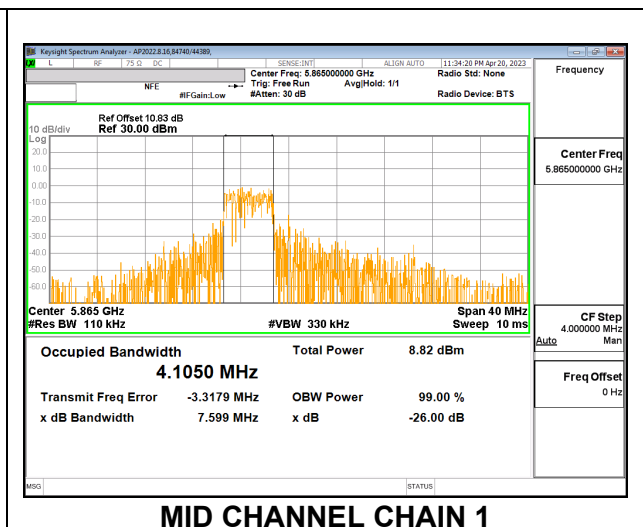

LOW CHANNEL

MID CHANNEL

HIGH CHANNEL

2TX CDD MODE – 52T

Channel	Frequency (MHz)	99% Bandwidth Chain 0 (MHz)	99% Bandwidth Chain 1 (MHz)
Low	5845	4.2822	4.1252
Mid	5865	4.4388	4.1050
High	5885	4.5504	4.1644

LOW CHANNEL

MID CHANNEL

HIGH CHANNEL