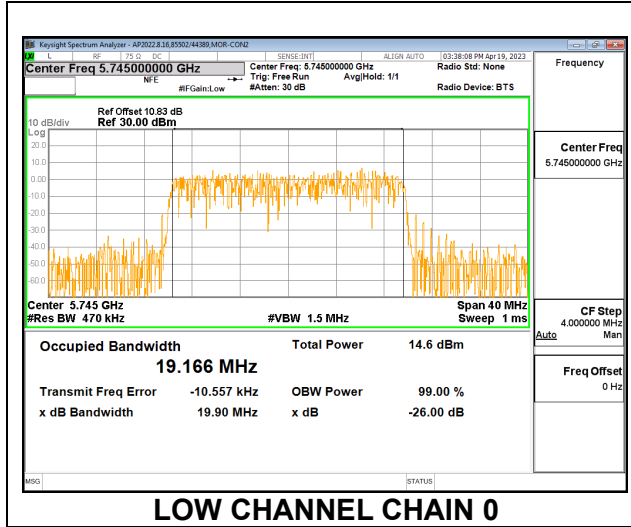

2TX CDD MODE – 242T

Channel	Frequency (MHz)	99% Bandwidth Chain 0 (MHz)	99% Bandwidth Chain 1 (MHz)
Low	5745	19.166	18.956
Mid	5785	19.122	18.978
High	5825	18.981	19.019

LOW CHANNEL