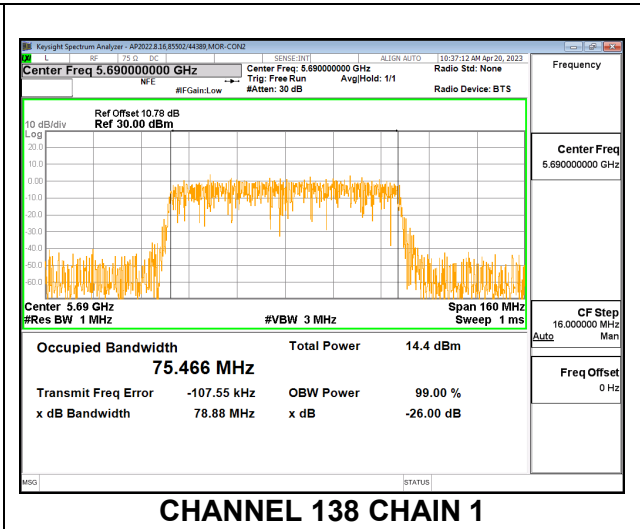

CHANNEL 138