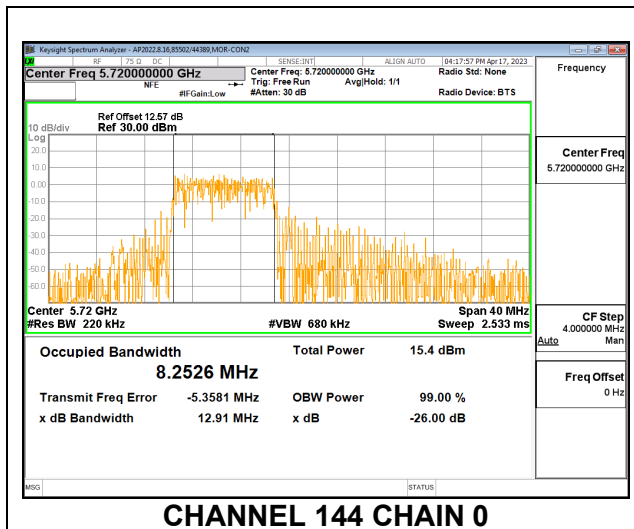

**LOW CHANNEL**

**MID CHANNEL**

**HIGH CHANNEL**

**CHANNEL 144**

**2TX CDD MODE – 242T**

Channel	Frequency (MHz)	99% Bandwidth Chain 0 (MHz)	99% Bandwidth Chain 1 (MHz)
Low	5500	19.179	19.181
Mid	5580	19.124	19.027
High	5700	19.061	19.130
144	5720	19.065	19.025