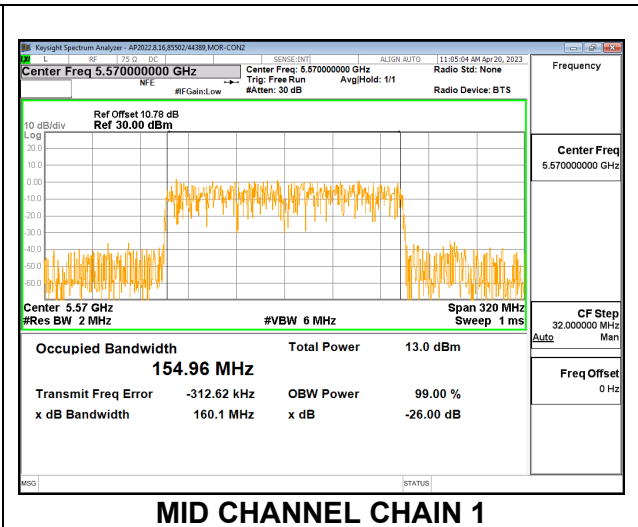

9.2.22. 802.11ac VHT160 MODE IN THE 5.6 GHz BAND

2TX CDD MODE

Channel	Frequency (MHz)	99% Bandwidth Chain 0 (MHz)	99% Bandwidth Chain 1 (MHz)
Mid	5570	154.60	154.96

MID CHANNEL