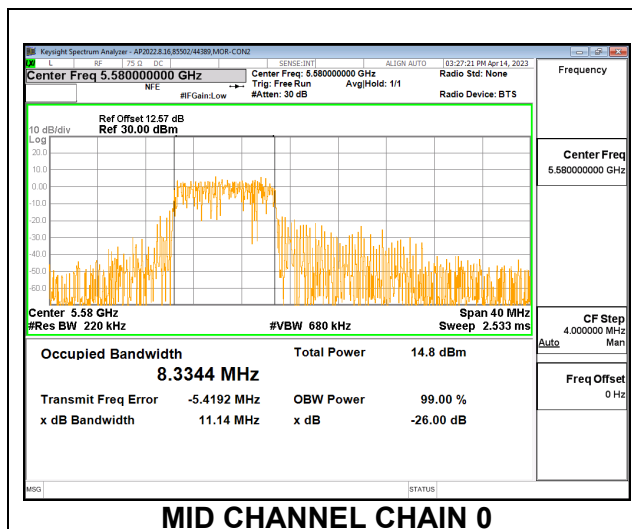

MID CHANNEL