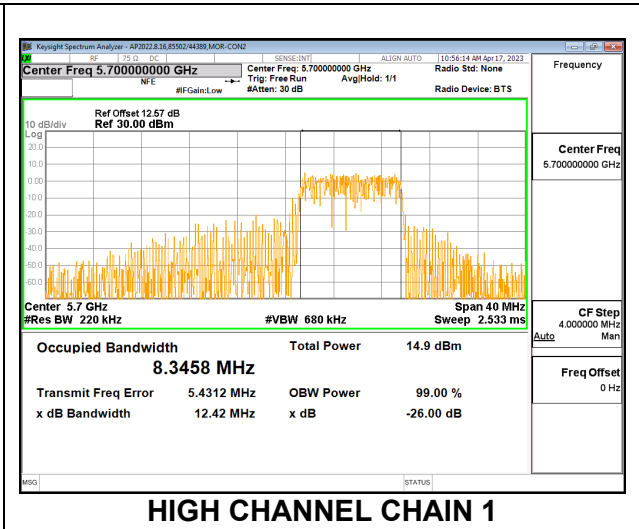

HIGH CHANNEL