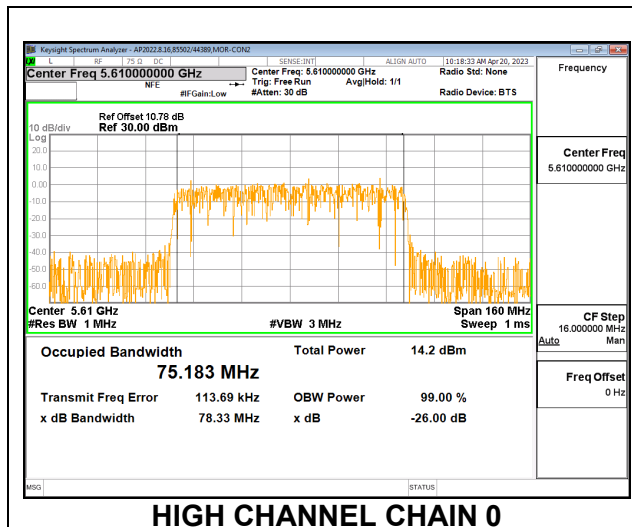

HIGH CHANNEL