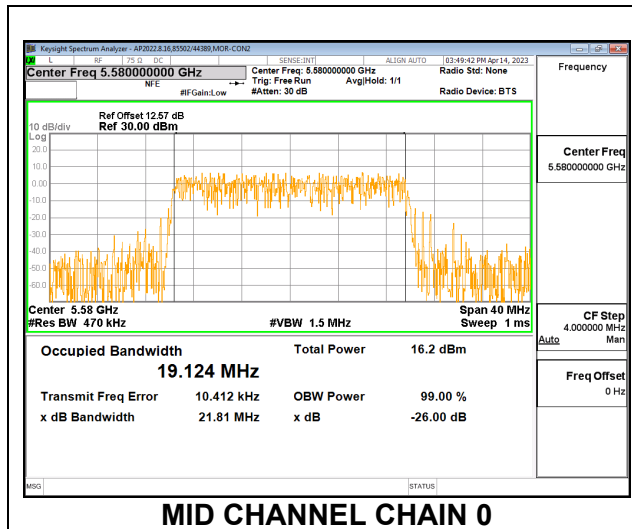

MID CHANNEL