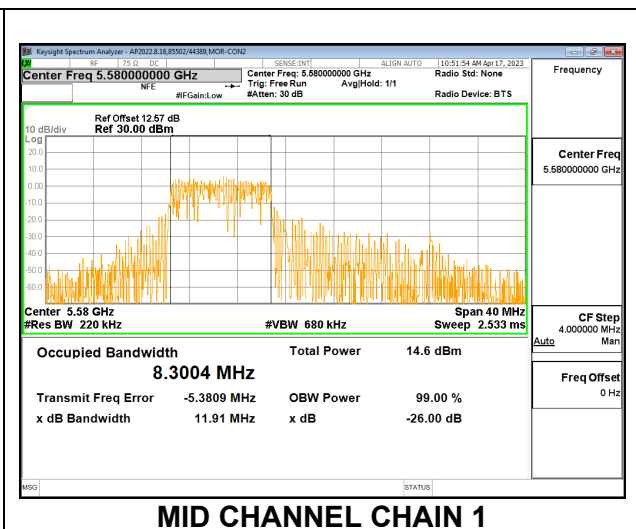

MID CHANNEL