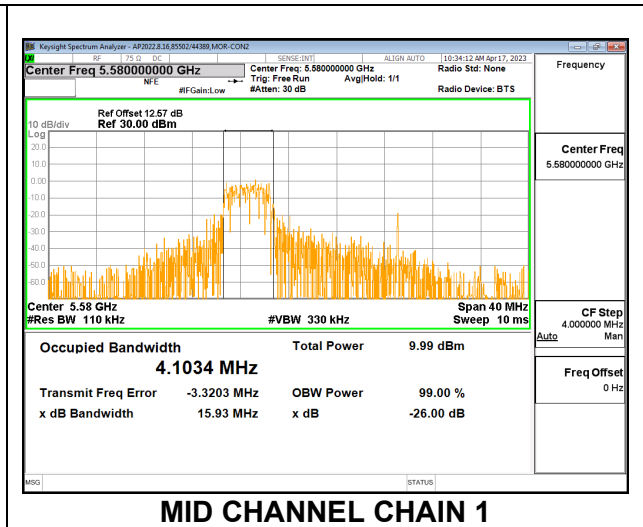

MID CHANNEL