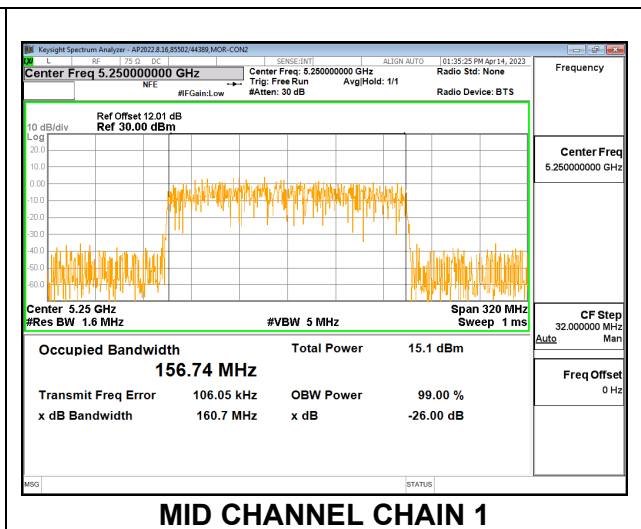

9.2.17. 802.11ax HE160 MODE IN THE 5.2 AND 5.3 GHz BAND

2TX CDD MODE – 2x996T

Channel	Frequency (MHz)	99% Bandwidth Antenna 1 (MHz)	99% Bandwidth Antenna 2 (MHz)
Mid	5250	155.89	156.74

MID CHANNEL