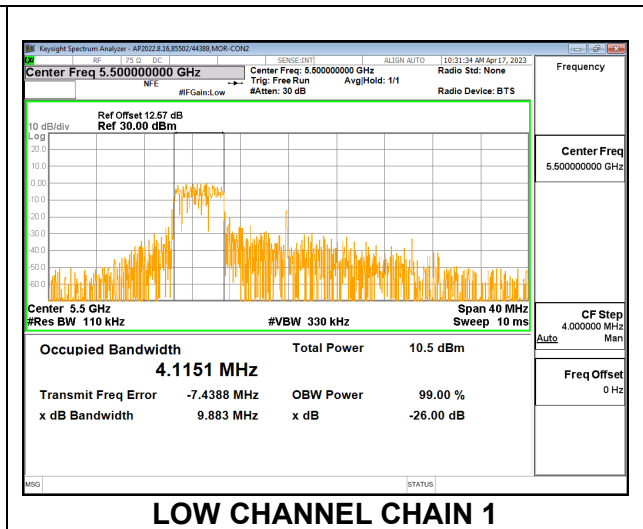

2TX CDD MODE – 52T

Channel	Frequency (MHz)	99% Bandwidth Chain 0 (MHz)	99% Bandwidth Chain 1 (MHz)
Low	5500	4.1455	4.1151
Mid	5580	4.1583	4.1034
High	5700	4.3226	4.1751
144	5720	4.1602	4.1359

LOW CHANNEL