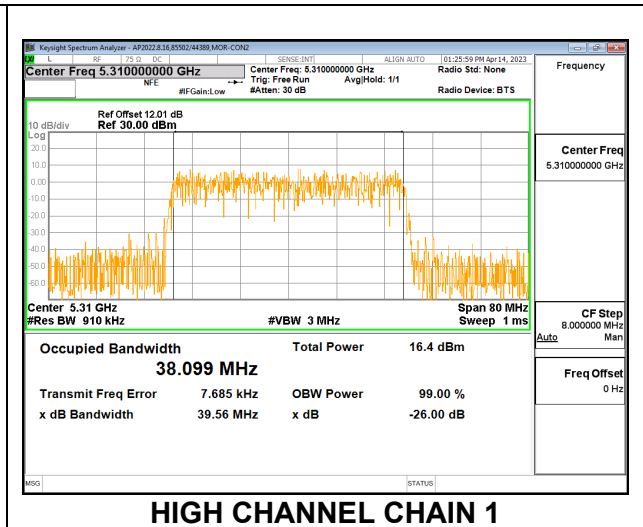

HIGH CHANNEL