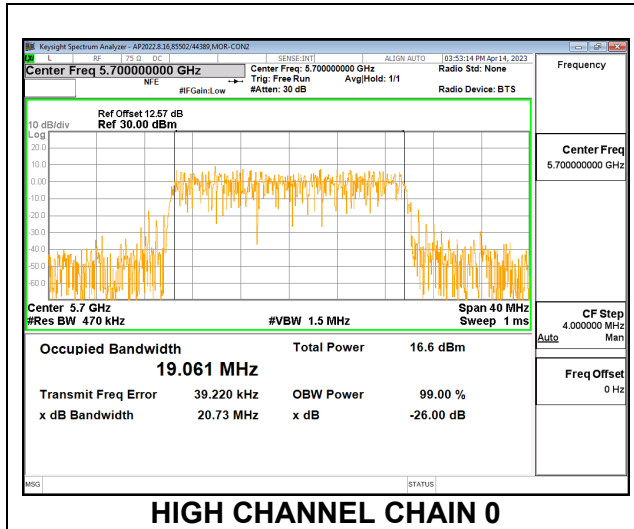

HIGH CHANNEL