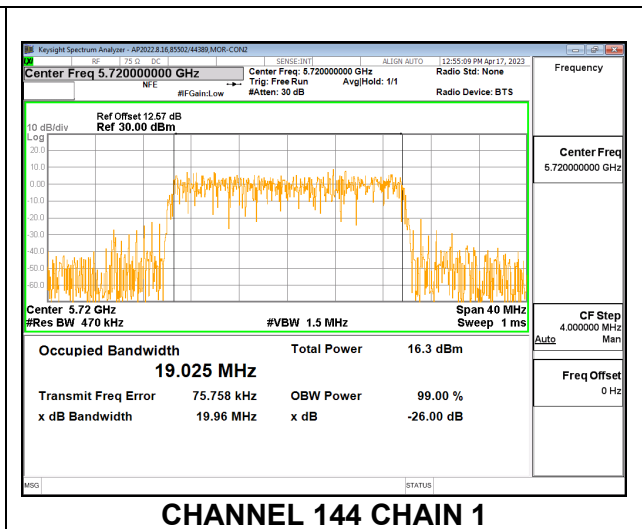

**LOW CHANNEL**

**MID CHANNEL**

**HIGH CHANNEL**

**CHANNEL 144**

**9.2.24. 802.11ax HE40 MODE IN THE 5.6 GHz BAND**

**2TX CDD MODE – 484T**

Channel	Frequency (MHz)	99% Bandwidth Chain 0 (MHz)	99% Bandwidth Chain 1 (MHz)
Low	5510	37.898	37.973
Mid	5550	37.998	37.615
High	5670	37.764	37.873
142	5710	38.002	38.028