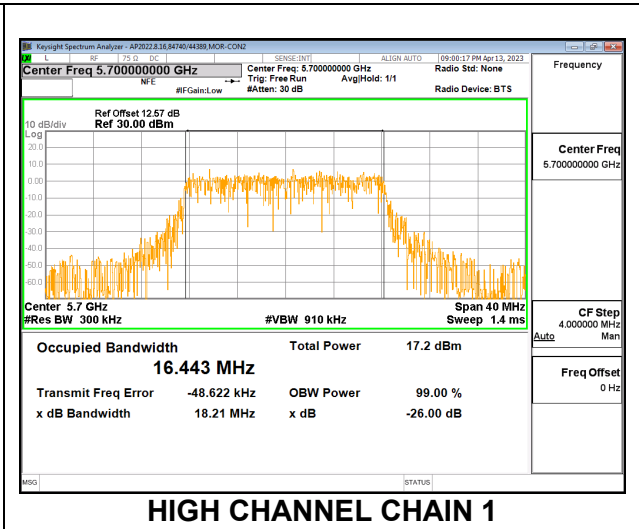

HIGH CHANNEL