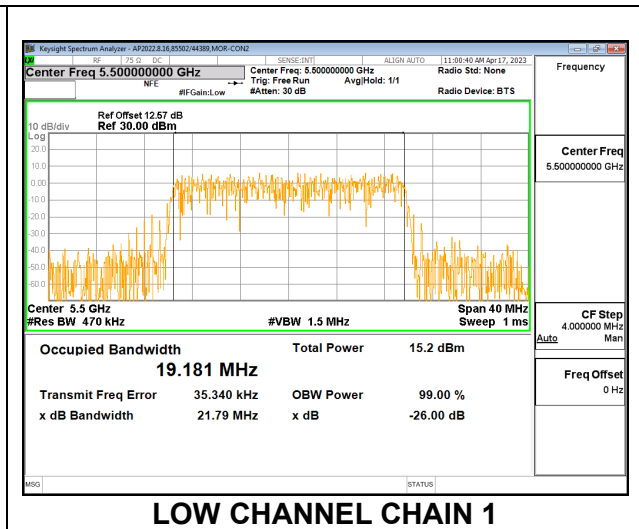

2TX CDD MODE – 242T

Channel	Frequency (MHz)	99% Bandwidth Chain 0 (MHz)	99% Bandwidth Chain 1 (MHz)
Low	5500	19.179	19.181
Mid	5580	19.124	19.027
High	5700	19.061	19.130
144	5720	19.065	19.025

LOW CHANNEL