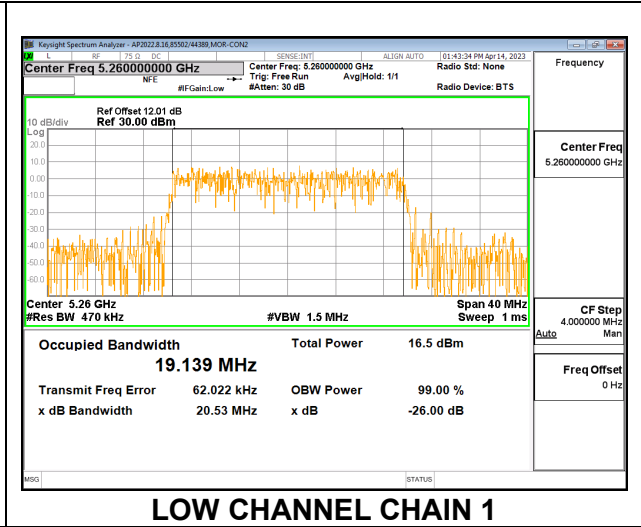

**2TX CDD MODE – 242T**

Channel	Frequency (MHz)	99% Bandwidth Chain 0 (MHz)	99% Bandwidth Chain 1 (MHz)
Low	5260	19.096	19.139
Mid	5300	19.032	19.018
High	5320	19.160	19.138

**LOW CHANNEL**

**MID CHANNEL**