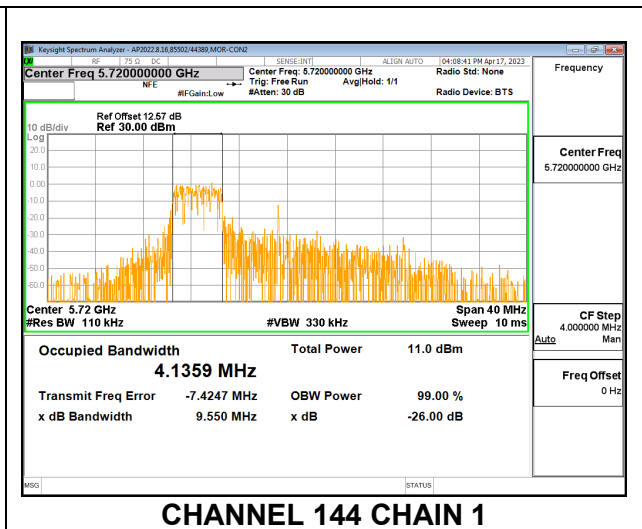

**LOW CHANNEL**

**MID CHANNEL**

**HIGH CHANNEL**

**CHANNEL 144**

**2TX CDD MODE – 106T**

Channel	Frequency (MHz)	99% Bandwidth Chain 0 (MHz)	99% Bandwidth Chain 1 (MHz)
Low	5500	8.3134	8.3439
Mid	5580	8.3344	8.3004
High	5700	8.3356	8.3458
144	5720	8.2625	8.3098