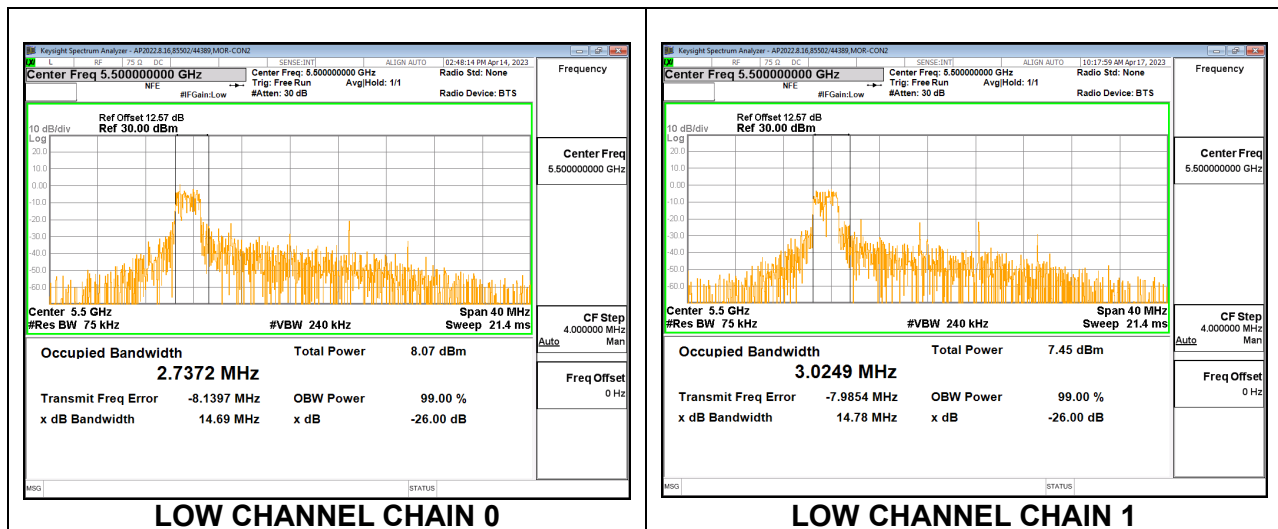

9.2.23. 802.11ax HE20 MODE IN THE 5.6 GHz BAND

2TX CDD MODE – 26T

Channel	Frequency (MHz)	99% Bandwidth Chain 0 (MHz)	99% Bandwidth Chain 1 (MHz)
Low	5500	2.7372	3.0249
Mid	5580	2.8658	2.7783
High	5700	3.1214	2.9527
144	5720	3.1509	3.1639

LOW CHANNEL