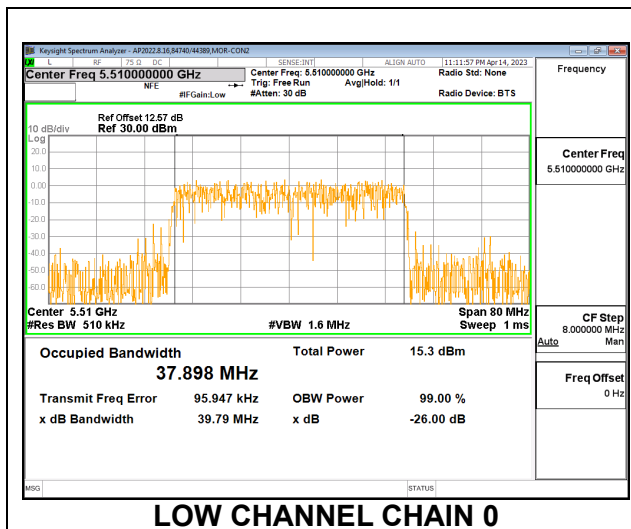

9.2.24. 802.11ax HE40 MODE IN THE 5.6 GHz BAND

2TX CDD MODE – 484T

Channel	Frequency (MHz)	99% Bandwidth Chain 0 (MHz)	99% Bandwidth Chain 1 (MHz)
Low	5510	37.898	37.973
Mid	5550	37.998	37.615
High	5670	37.764	37.873
142	5710	38.002	38.028

LOW CHANNEL

LOW CHANNEL CHAIN 0