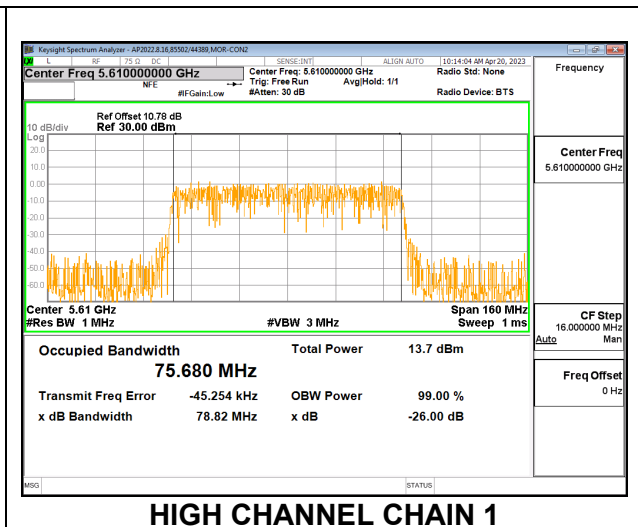

HIGH CHANNEL