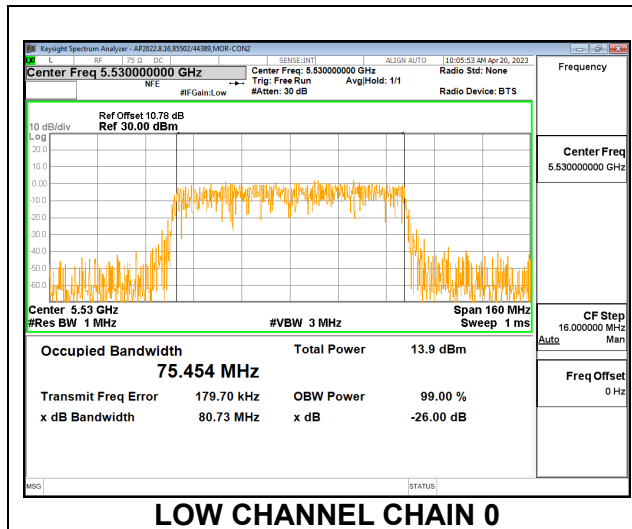

9.2.21. 802.11ac VHT80 MODE IN THE 5.6 GHz BAND

2TX CDD MODE

Channel	Frequency (MHz)	99% Bandwidth Antenna 1 (MHz)	99% Bandwidth Antenna 2 (MHz)
Low	5530	75.454	75.443
High	5610	75.183	75.680
138	5690	75.434	75.466

LOW CHANNEL