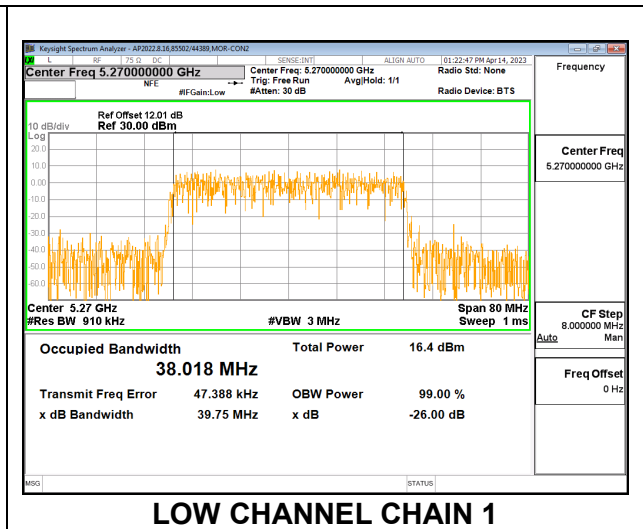

9.2.15. 802.11ax HE40 MODE IN THE 5.3 GHz BAND

2TX CDD MODE – 484T

Channel	Frequency (MHz)	99% Bandwidth Chain 0 (MHz)	99% Bandwidth Chain 1 (MHz)
Low	5270	38.083	38.018
High	5310	38.183	38.099

LOW CHANNEL