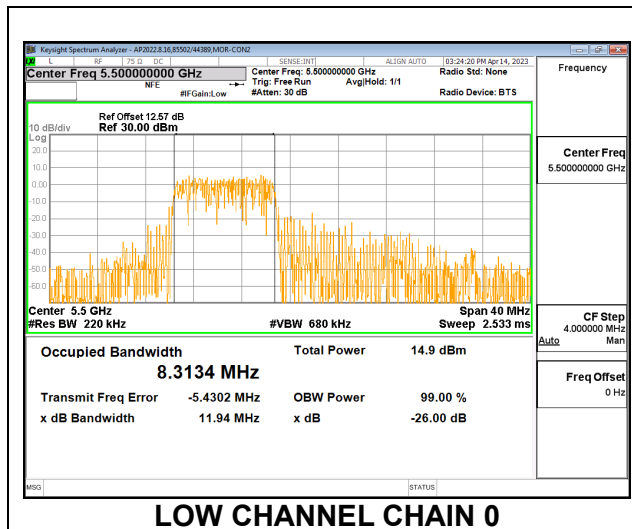

2TX CDD MODE – 106T

Channel	Frequency (MHz)	99% Bandwidth Chain 0 (MHz)	99% Bandwidth Chain 1 (MHz)
Low	5500	8.3134	8.3439
Mid	5580	8.3344	8.3004
High	5700	8.3356	8.3458
144	5720	8.2625	8.3098

LOW CHANNEL