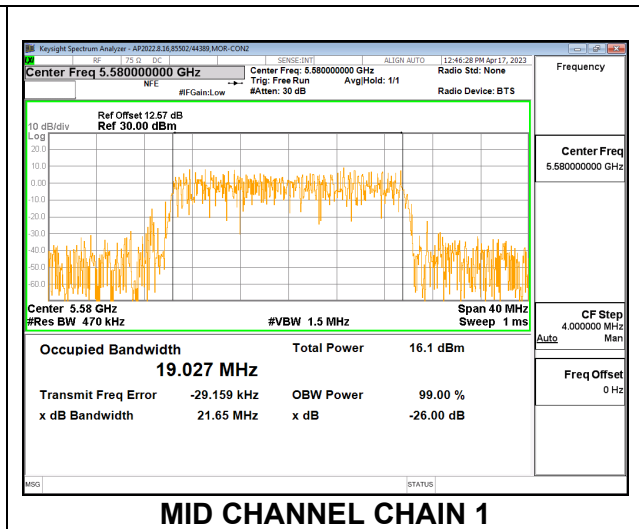

MID CHANNEL