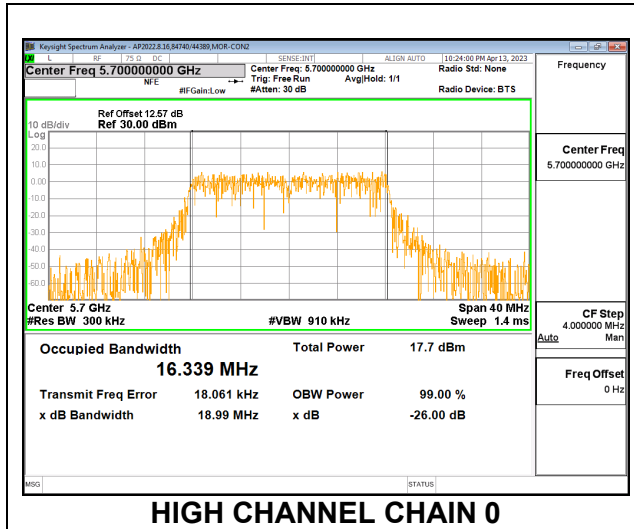

HIGH CHANNEL