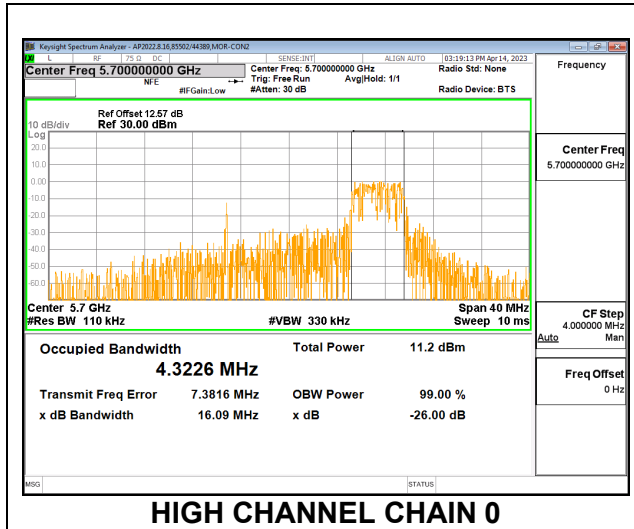

HIGH CHANNEL