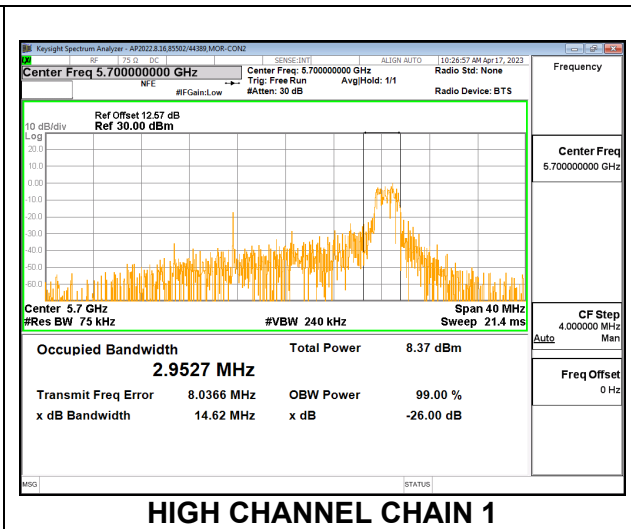

HIGH CHANNEL