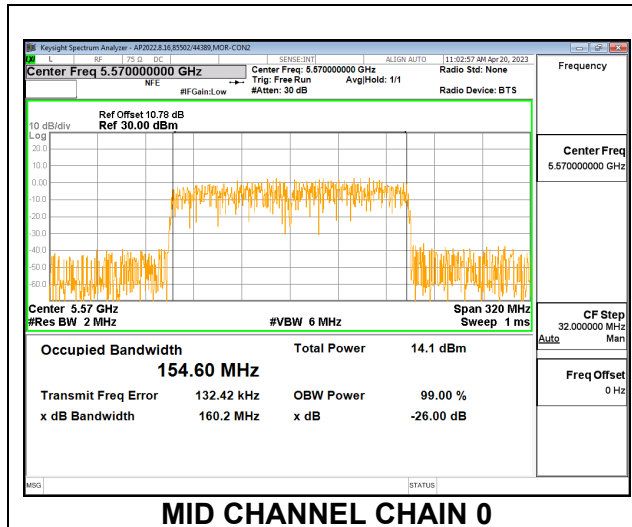

9.2.22. 802.11ac VHT160 MODE IN THE 5.6 GHz BAND

2TX CDD MODE

Channel	Frequency (MHz)	99% Bandwidth Chain 0 (MHz)	99% Bandwidth Chain 1 (MHz)
Mid	5570	154.60	154.96

MID CHANNEL