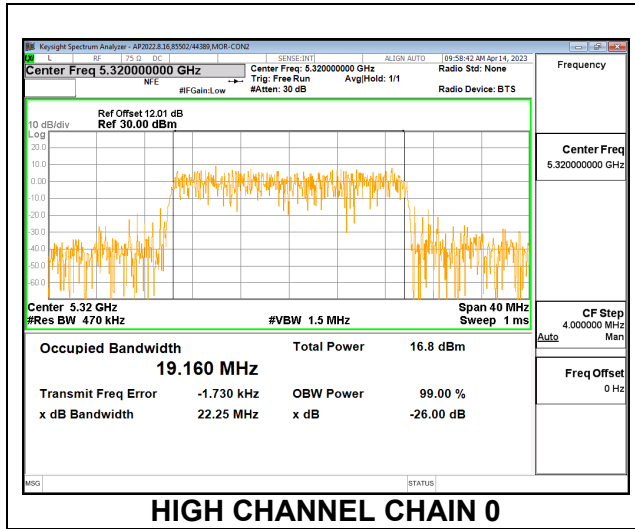

HIGH CHANNEL