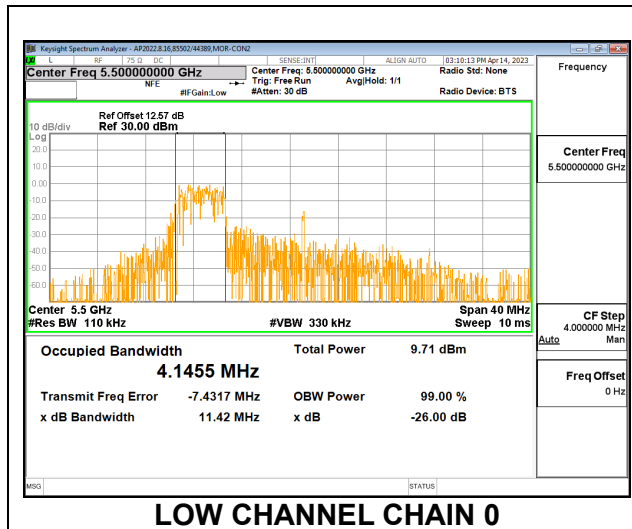

2TX CDD MODE – 52T

Channel	Frequency (MHz)	99% Bandwidth Chain 0 (MHz)	99% Bandwidth Chain 1 (MHz)
Low	5500	4.1455	4.1151
Mid	5580	4.1583	4.1034
High	5700	4.3226	4.1751
144	5720	4.1602	4.1359

LOW CHANNEL