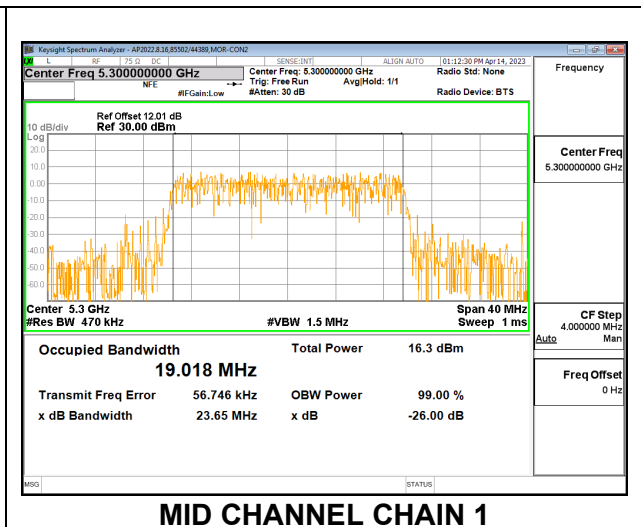

**2TX CDD MODE – 242T**

Channel	Frequency (MHz)	99% Bandwidth Chain 0 (MHz)	99% Bandwidth Chain 1 (MHz)
Low	5260	19.096	19.139
Mid	5300	19.032	19.018
High	5320	19.160	19.138

**LOW CHANNEL**

**MID CHANNEL**

**HIGH CHANNEL**

**9.2.15. 802.11ax HE40 MODE IN THE 5.3 GHz BAND**

**2TX CDD MODE – 484T**

Channel	Frequency (MHz)	99% Bandwidth Chain 0 (MHz)	99% Bandwidth Chain 1 (MHz)
Low	5270	38.083	38.018
High	5310	38.183	38.099