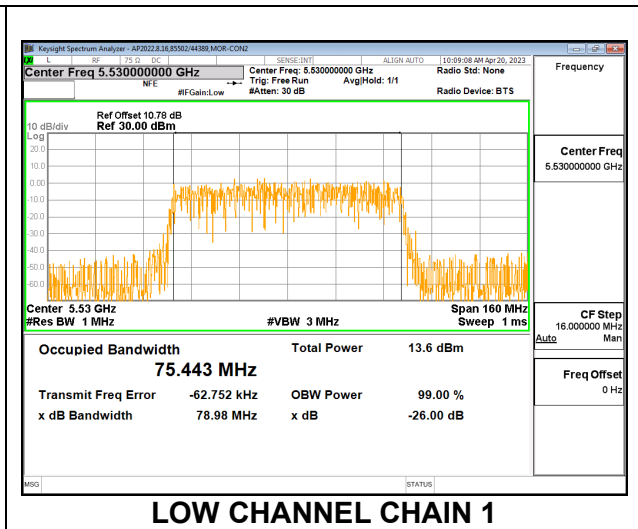

9.2.21. 802.11ac VHT80 MODE IN THE 5.6 GHz BAND

2TX CDD MODE

Channel	Frequency (MHz)	99% Bandwidth Antenna 1 (MHz)	99% Bandwidth Antenna 2 (MHz)
Low	5530	75.454	75.443
High	5610	75.183	75.680
138	5690	75.434	75.466

LOW CHANNEL