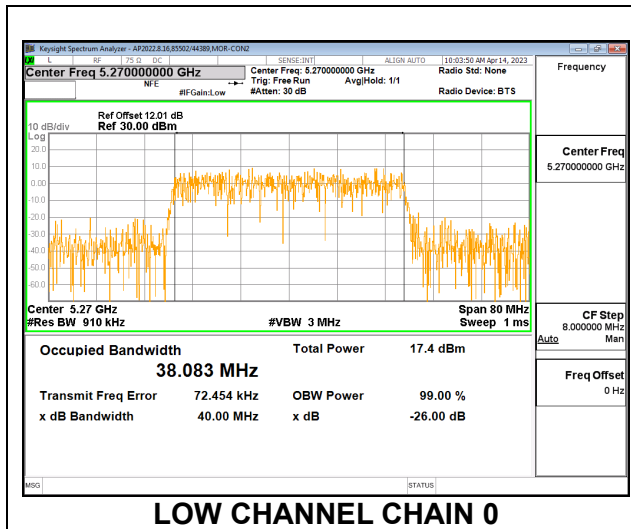

9.2.15. 802.11ax HE40 MODE IN THE 5.3 GHz BAND

2TX CDD MODE – 484T

Channel	Frequency (MHz)	99% Bandwidth Chain 0 (MHz)	99% Bandwidth Chain 1 (MHz)
Low	5270	38.083	38.018
High	5310	38.183	38.099

LOW CHANNEL