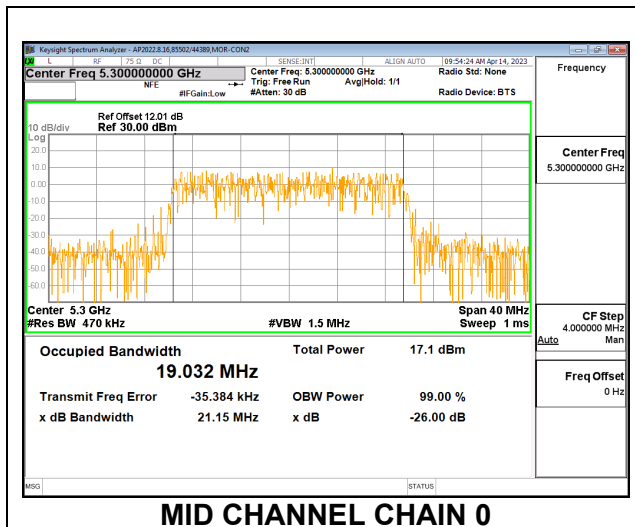

**HIGH CHANNEL**

**9.2.15. 802.11ax HE40 MODE IN THE 5.3 GHz BAND**

**2TX CDD MODE – 484T**

Channel	Frequency (MHz)	99% Bandwidth Chain 0 (MHz)	99% Bandwidth Chain 1 (MHz)
Low	5270	38.083	38.018
High	5310	38.183	38.099