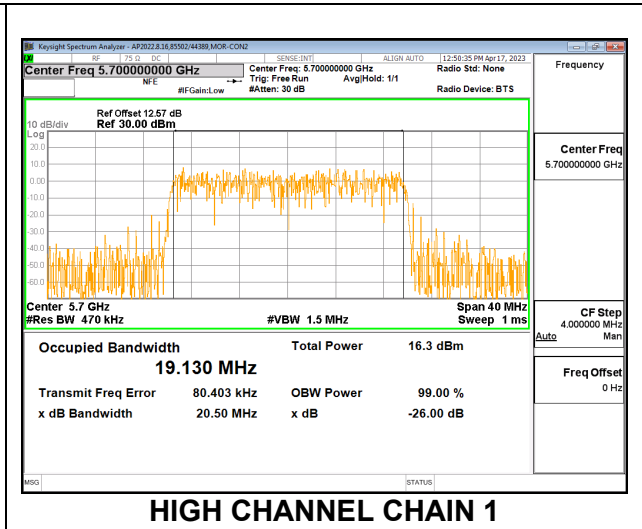

HIGH CHANNEL