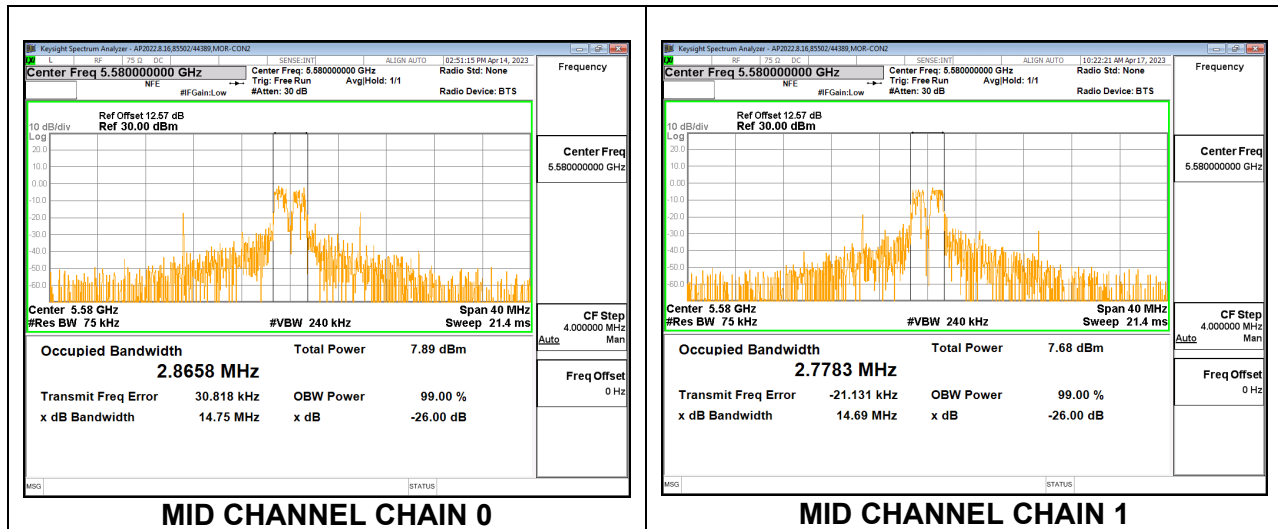

MID CHANNEL