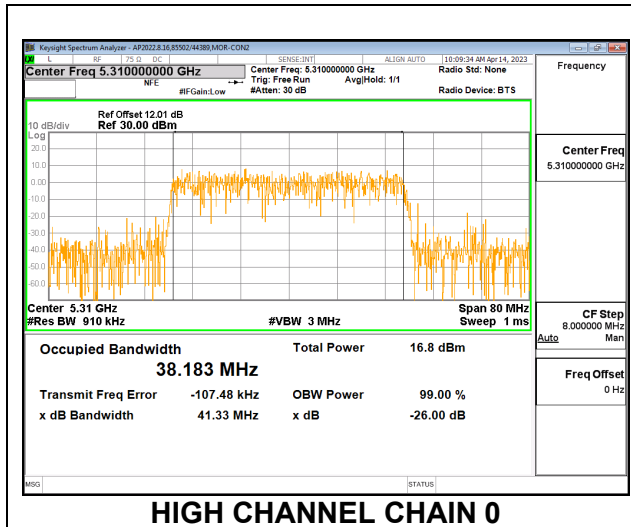

HIGH CHANNEL