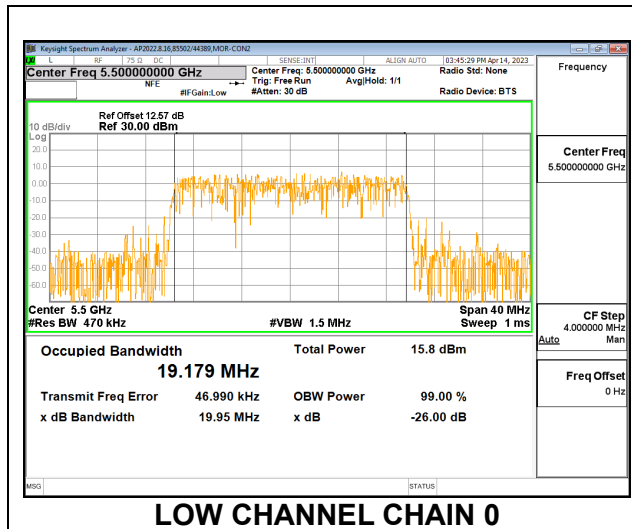

2TX CDD MODE – 242T

Channel	Frequency (MHz)	99% Bandwidth Chain 0 (MHz)	99% Bandwidth Chain 1 (MHz)
Low	5500	19.179	19.181
Mid	5580	19.124	19.027
High	5700	19.061	19.130
144	5720	19.065	19.025

LOW CHANNEL