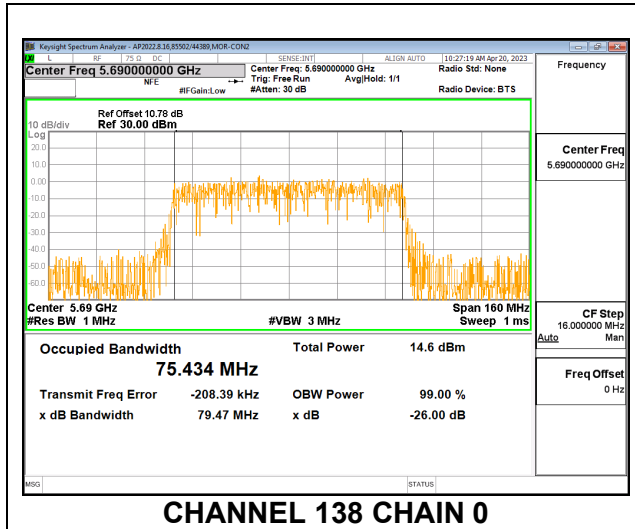

CHANNEL 138