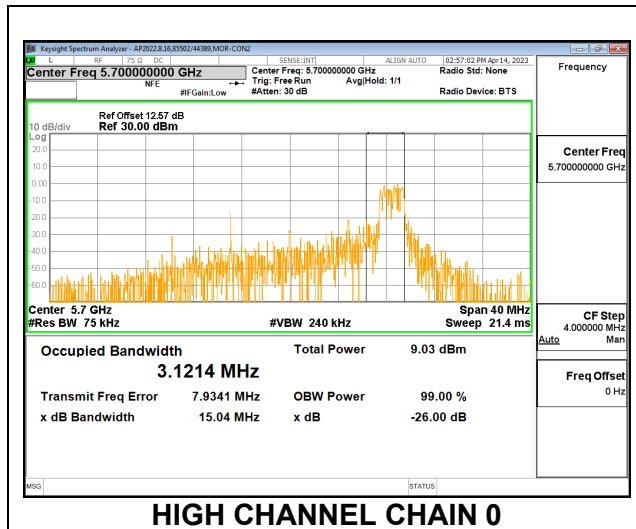

HIGH CHANNEL