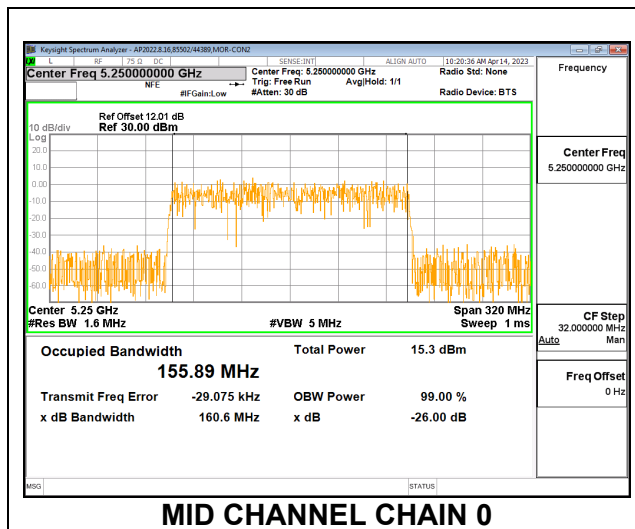

9.2.17. 802.11ax HE160 MODE IN THE 5.2 AND 5.3 GHz BAND

2TX CDD MODE – 2x996T

Channel	Frequency (MHz)	99% Bandwidth Antenna 1 (MHz)	99% Bandwidth Antenna 2 (MHz)
Mid	5250	155.89	156.74

MID CHANNEL