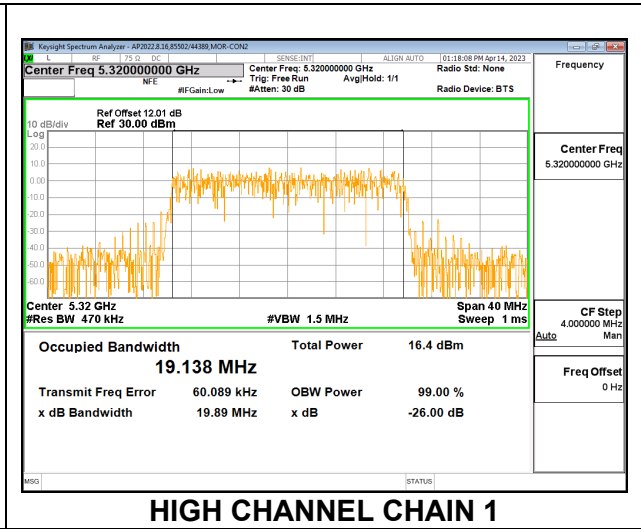

HIGH CHANNEL