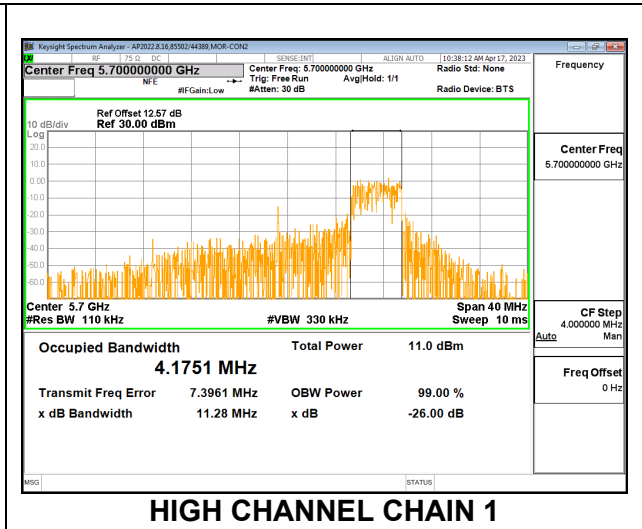

HIGH CHANNEL