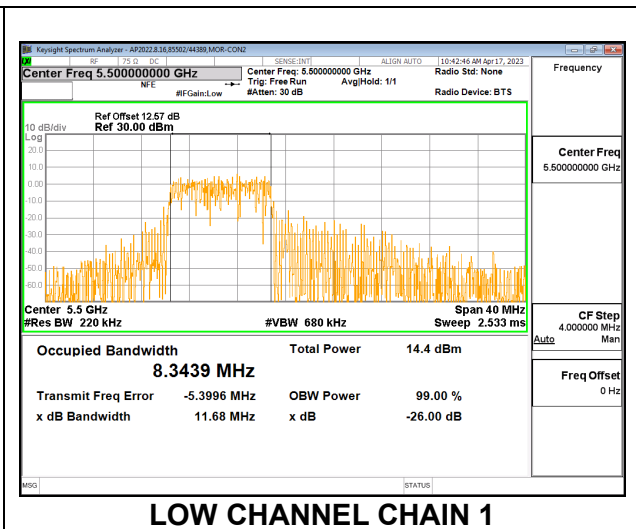

2TX CDD MODE – 106T

Channel	Frequency (MHz)	99% Bandwidth Chain 0 (MHz)	99% Bandwidth Chain 1 (MHz)
Low	5500	8.3134	8.3439
Mid	5580	8.3344	8.3004
High	5700	8.3356	8.3458
144	5720	8.2625	8.3098

LOW CHANNEL