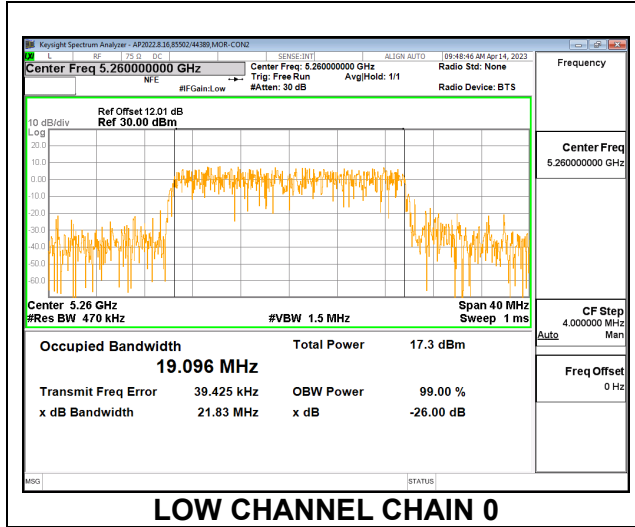

**2TX CDD MODE – 242T**

Channel	Frequency (MHz)	99% Bandwidth Chain 0 (MHz)	99% Bandwidth Chain 1 (MHz)
Low	5260	19.096	19.139
Mid	5300	19.032	19.018
High	5320	19.160	19.138

**LOW CHANNEL**

**MID CHANNEL**