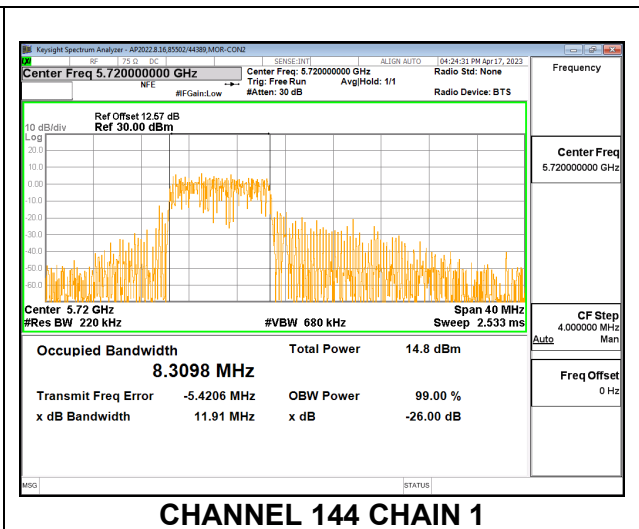

**LOW CHANNEL**

**MID CHANNEL**

**HIGH CHANNEL**

**CHANNEL 144**

**2TX CDD MODE – 242T**

Channel	Frequency (MHz)	99% Bandwidth Chain 0 (MHz)	99% Bandwidth Chain 1 (MHz)
Low	5500	19.179	19.181
Mid	5580	19.124	19.027
High	5700	19.061	19.130
144	5720	19.065	19.025