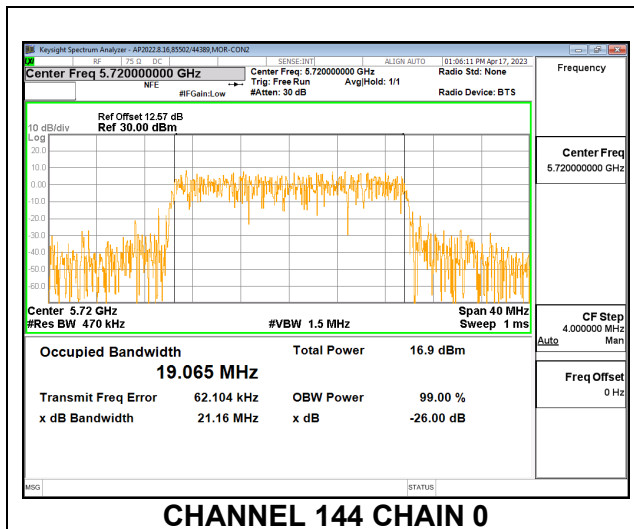

**LOW CHANNEL**

**MID CHANNEL**

**HIGH CHANNEL**

**CHANNEL 144**

**9.2.24. 802.11ax HE40 MODE IN THE 5.6 GHz BAND**

**2TX CDD MODE – 484T**

Channel	Frequency (MHz)	99% Bandwidth Chain 0 (MHz)	99% Bandwidth Chain 1 (MHz)
Low	5510	37.898	37.973
Mid	5550	37.998	37.615
High	5670	37.764	37.873
142	5710	38.002	38.028