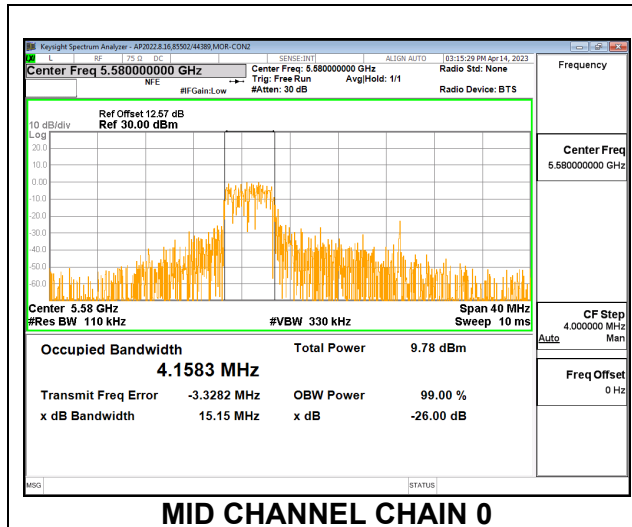

MID CHANNEL