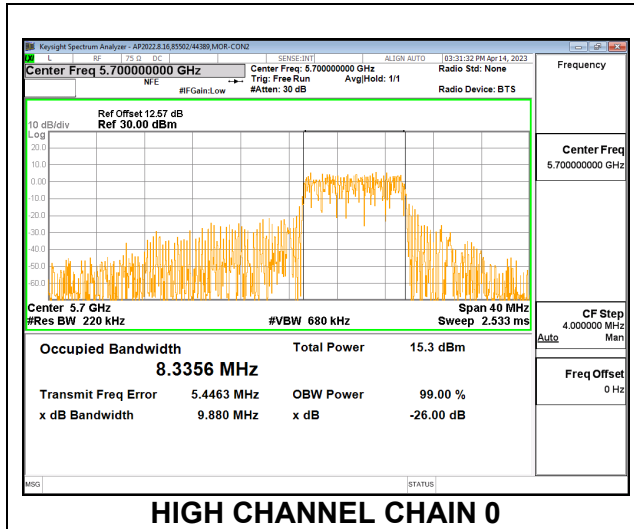

HIGH CHANNEL