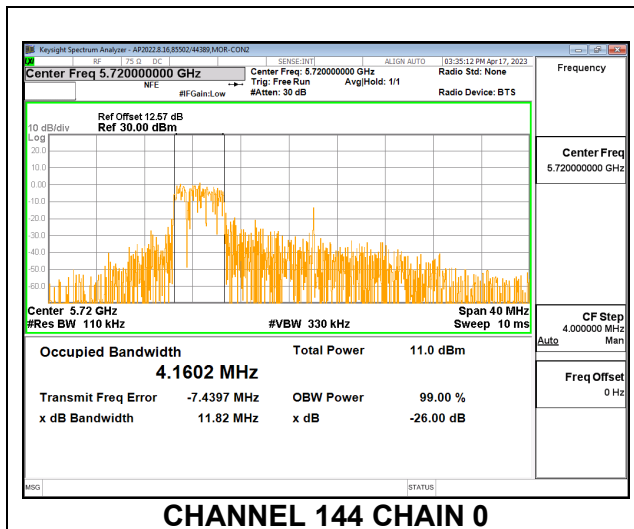

**LOW CHANNEL**

**MID CHANNEL**

**HIGH CHANNEL**

**CHANNEL 144**

**2TX CDD MODE – 106T**

Channel	Frequency (MHz)	99% Bandwidth Chain 0 (MHz)	99% Bandwidth Chain 1 (MHz)
Low	5500	8.3134	8.3439
Mid	5580	8.3344	8.3004
High	5700	8.3356	8.3458
144	5720	8.2625	8.3098