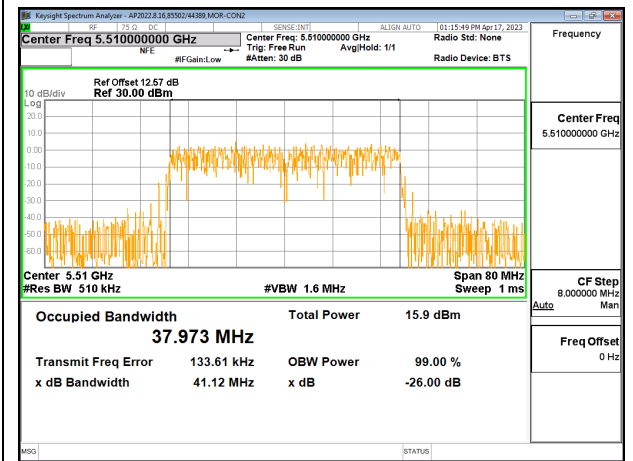

**LOW CHANNEL**

**MID CHANNEL**

**HIGH CHANNEL**

**CHANNEL 144**

**9.2.24. 802.11ax HE40 MODE IN THE 5.6 GHz BAND**

**2TX CDD MODE – 484T**

Channel	Frequency (MHz)	99% Bandwidth Chain 0 (MHz)	99% Bandwidth Chain 1 (MHz)
Low	5510	37.898	37.973
Mid	5550	37.998	37.615
High	5670	37.764	37.873
142	5710	38.002	38.028

**LOW CHANNEL**

**LOW CHANNEL CHAIN 0**

**LOW CHANNEL CHAIN 1**

**MID CHANNEL**

**MID CHANNEL CHAIN 0**

**MID CHANNEL CHAIN 1**

**HIGH CHANNEL**

**CHANNEL 142**