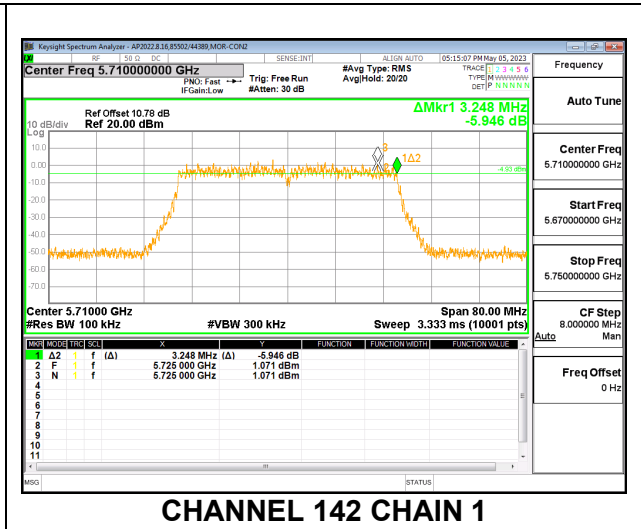

CHANNEL 142