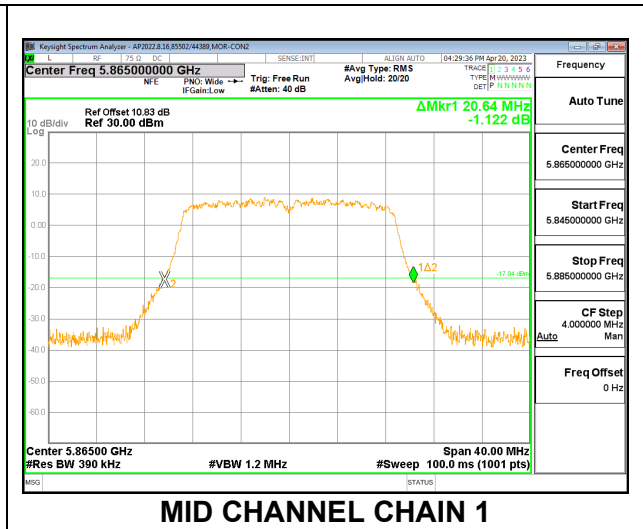

MID CHANNEL