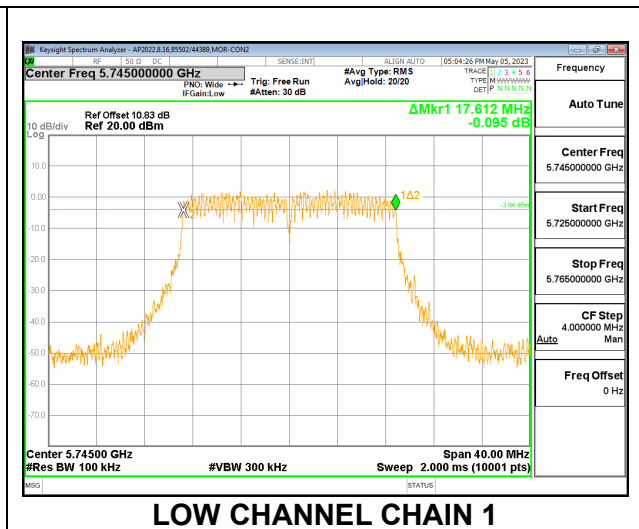

9.1.2. 802.11n HT20 MODE IN THE 5.8 GHz BAND

2TX CDD MODE

Channel	Frequency (MHz)	6 dB BW Chain 0 (MHz)	6 dB BW Chain 1 (MHz)	Minimum Limit (MHz)
Low	5745	17.204	17.612	0.5
Mid	5785	17.184	17.588	0.5
High	5825	17.576	17.616	0.5
144	5720	3.864	3.852	0.5

LOW CHANNEL