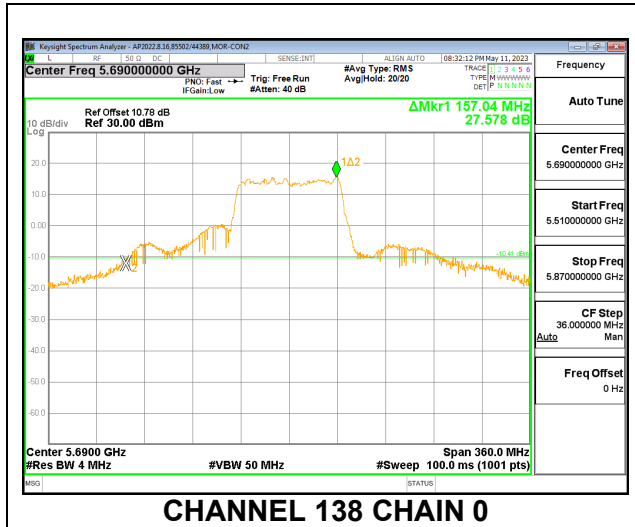

CHANNEL 138