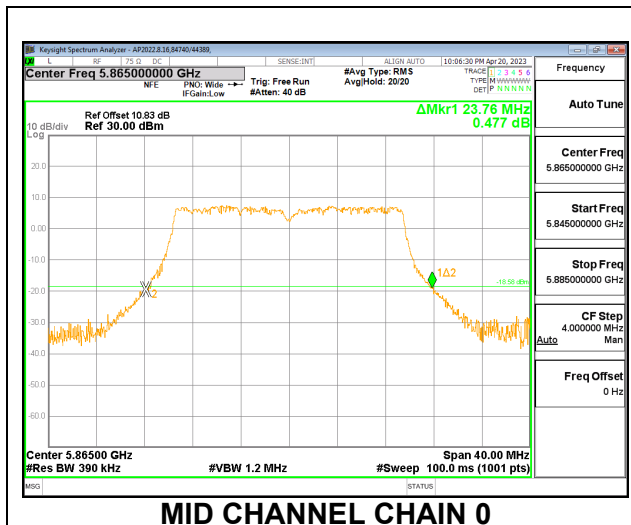

**LOW CHANNEL**

**MID CHANNEL**

**HIGH CHANNEL**

**2TX CDD MODE – 106T**

Channel	Frequency (MHz)	26 dB Bandwidth Chain 0 (MHz)	26 dB Bandwidth Chain 1 (MHz)
Low	5845	22.96	22.20
Mid	5865	22.92	22.32
High	5885	22.20	21.32

**LOW CHANNEL**

**MID CHANNEL**

**HIGH CHANNEL**

**2TX CDD MODE – 242T**

Channel	Frequency (MHz)	26 dB Bandwidth Chain 0 (MHz)	26 dB Bandwidth Chain 1 (MHz)
Low	5845	23.92	22.88
Mid	5865	23.76	23.80
High	5885	22.84	22.84

**LOW CHANNEL**

**MID CHANNEL**

**HIGH CHANNEL**