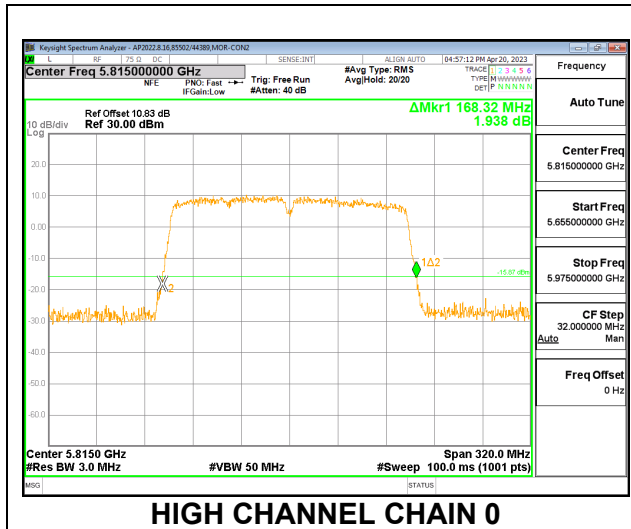

#### LOW CHANNEL

#### HIGH CHANNEL

**9.2.9. 802.11ac VHT80 MODE IN THE 5.9 GHz BAND**

**2TX CDD MODE**

Channel	Frequency (MHz)	26 dB Bandwidth	
		Chain 0 (MHz)	Chain 1 (MHz)
Low	5855	84.00	83.68

**MID CHANNEL**

**9.2.10. 802.11ac VHT160 MODE IN THE 5.9 GHz BAND**

**2TX CDD MODE**

Channel	Frequency (MHz)	26 dB Bandwidth Antenna 1 (MHz)	26 dB Bandwidth Antenna 2 (MHz)
High	5815	168.32	167.68

**MID CHANNEL**

9.2.11. 802.11ax HE20 MODE IN THE 5.9 GHz BAND

2TX CDD MODE – 26T