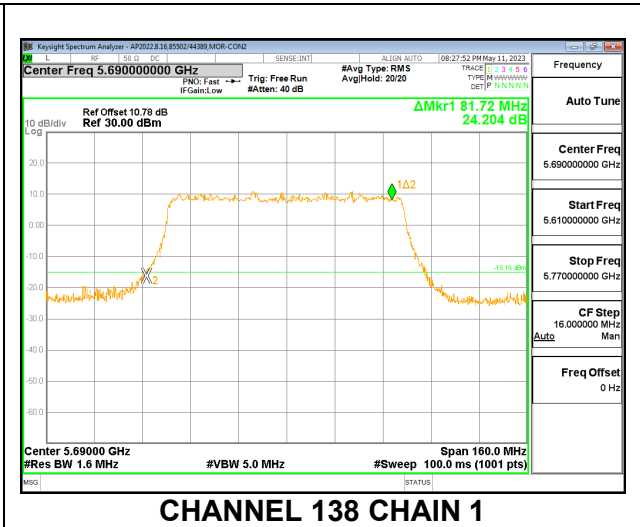

CHANNEL 138