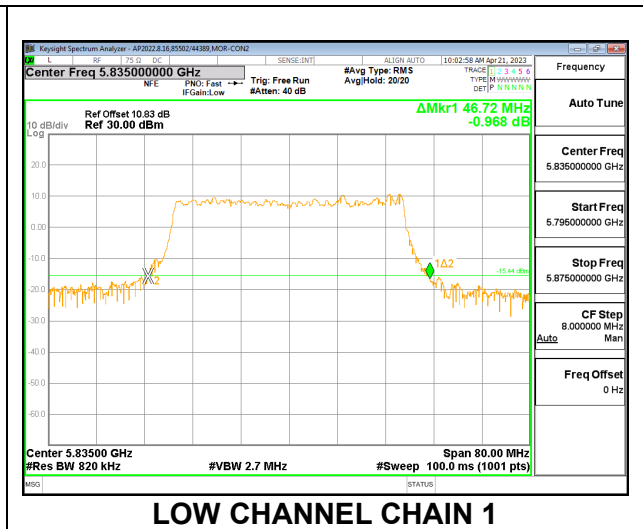

9.2.12. 802.11ax HE40 MODE IN THE 5.9 GHz BAND

2TX CDD MODE – 484T

Channel	Frequency (MHz)	26 dB Bandwidth Chain 0 (MHz)	26 dB Bandwidth Chain 1 (MHz)
Low	5835	46.24	46.72
High	5875	46.24	46.24

LOW CHANNEL