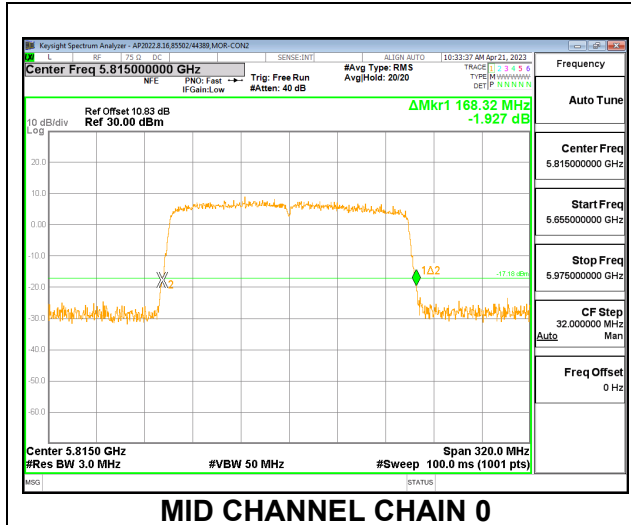

#### LOW CHANNEL

#### HIGH CHANNEL

**9.2.13. 802.11ax HE80 MODE IN THE 5.9 GHz BAND**

**2TX CDD MODE – 996T**

Channel	Frequency (MHz)	26 dB Bandwidth Chain 0 (MHz)	26 dB Bandwidth Chain 1 (MHz)
Mid	5855	95.68	106.08

**MID CHANNEL**

**9.2.14. 802.11ax HE160 MODE IN THE 5.9 GHz BAND**

**2TX CDD MODE – 2x996T**

Channel	Frequency (MHz)	26 dB Bandwidth Chain 0 (MHz)	26 dB Bandwidth Chain 1 (MHz)
Mid	5815	168.32	167.68

**MID CHANNEL**