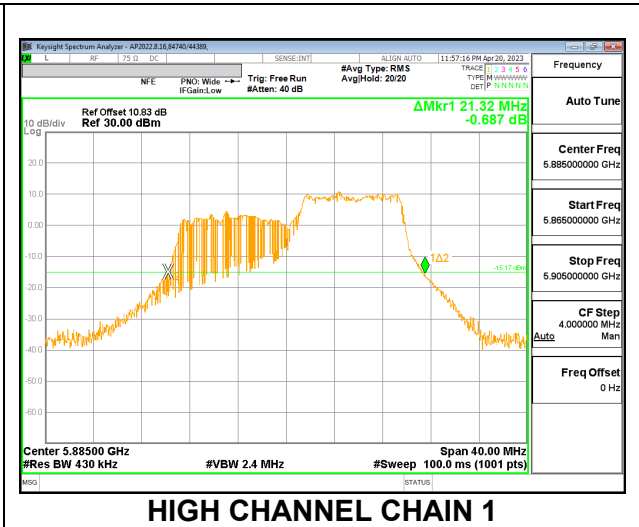

**LOW CHANNEL**

**MID CHANNEL**

**HIGH CHANNEL**

**2TX CDD MODE – 242T**

Channel	Frequency (MHz)	26 dB Bandwidth Chain 0 (MHz)	26 dB Bandwidth Chain 1 (MHz)
Low	5845	23.92	22.88
Mid	5865	23.76	23.80
High	5885	22.84	22.84

**LOW CHANNEL**

**MID CHANNEL**

**HIGH CHANNEL**