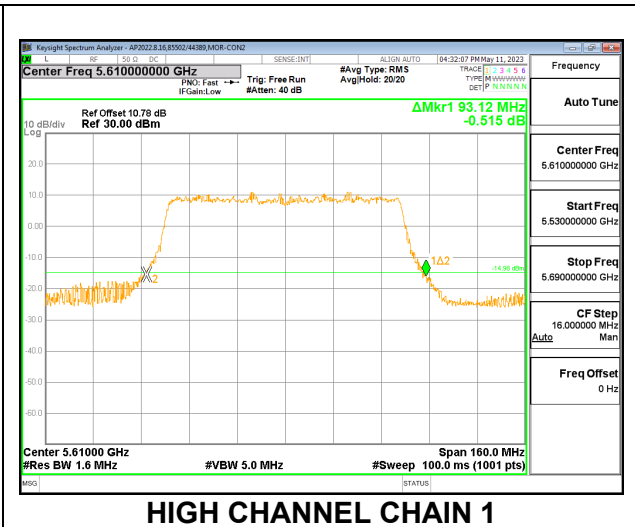

HIGH CHANNEL