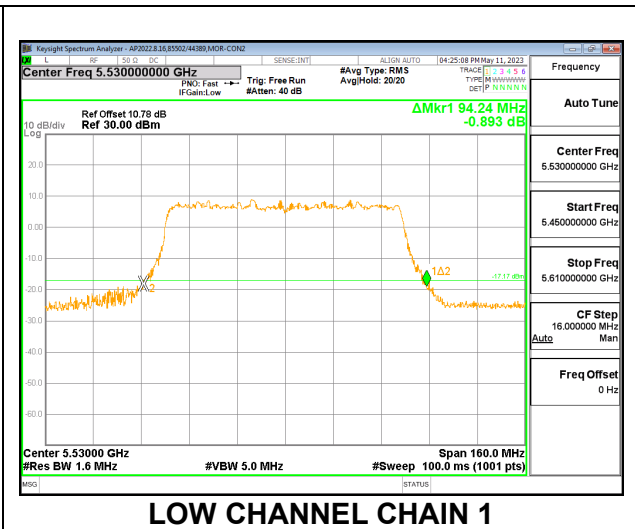

9.2.4. 802.11ax HE80 MODE IN THE 5.6 GHz BAND

2TX CDD MODE – 996T

Channel	Frequency (MHz)	26 dB Bandwidth Chain 0 (MHz)	26 dB Bandwidth Chain 1 (MHz)
Low	5530	92.24	92.24
High	5610	94.40	93.12
138	5690	157.04	81.72

LOW CHANNEL