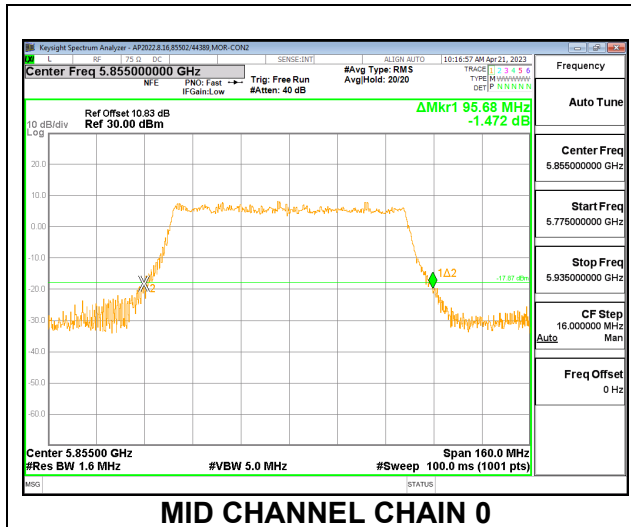

#### LOW CHANNEL

#### HIGH CHANNEL

**9.2.13. 802.11ax HE80 MODE IN THE 5.9 GHz BAND**

**2TX CDD MODE – 996T**

Channel	Frequency (MHz)	26 dB Bandwidth Chain 0 (MHz)	26 dB Bandwidth Chain 1 (MHz)
Mid	5855	95.68	106.08

**MID CHANNEL**

**9.2.14. 802.11ax HE160 MODE IN THE 5.9 GHz BAND**

**2TX CDD MODE – 2x996T**

Channel	Frequency (MHz)	26 dB Bandwidth Chain 0 (MHz)	26 dB Bandwidth Chain 1 (MHz)
Mid	5815	168.32	167.68

**MID CHANNEL**

## **9.1. 6 dB BANDWIDTH**