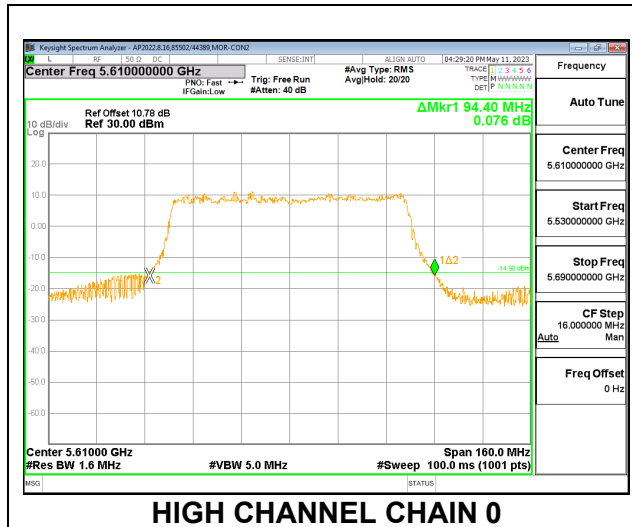

HIGH CHANNEL