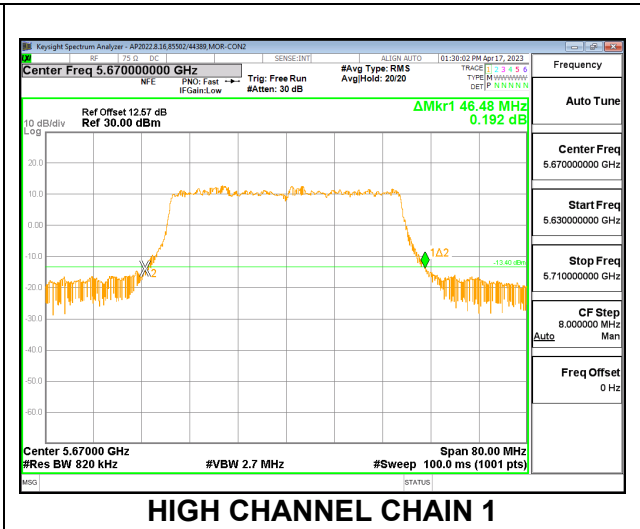

**HIGH CHANNEL**

**CHANNEL 142**

### 9.2.4. 802.11ax HE80 MODE IN THE 5.6 GHz BAND

#### 2TX CDD MODE – 996T

Channel	Frequency (MHz)	26 dB Bandwidth Chain 0 (MHz)	26 dB Bandwidth Chain 1 (MHz)
Low	5530	92.24	92.24
High	5610	94.40	93.12
138	5690	157.04	81.72