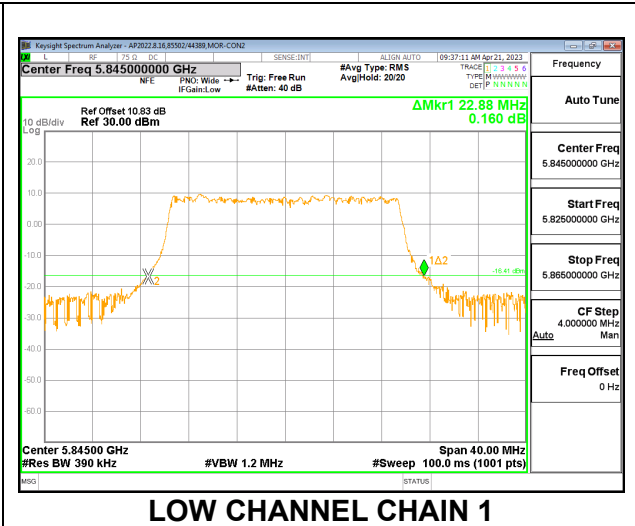

**LOW CHANNEL**

**MID CHANNEL**

**HIGH CHANNEL**

**2TX CDD MODE – 242T**

Channel	Frequency (MHz)	26 dB Bandwidth Chain 0 (MHz)	26 dB Bandwidth Chain 1 (MHz)
Low	5845	23.92	22.88
Mid	5865	23.76	23.80
High	5885	22.84	22.84

**LOW CHANNEL**

**MID CHANNEL**

**HIGH CHANNEL**