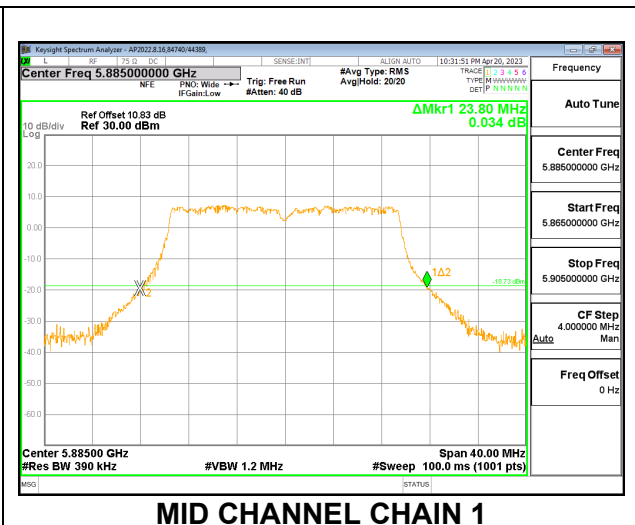

**LOW CHANNEL**

**MID CHANNEL**

**HIGH CHANNEL**

**2TX CDD MODE – 242T**

Channel	Frequency (MHz)	26 dB Bandwidth Chain 0 (MHz)	26 dB Bandwidth Chain 1 (MHz)
Low	5845	23.92	22.88
Mid	5865	23.76	23.80
High	5885	22.84	22.84

**LOW CHANNEL**

**MID CHANNEL**

**HIGH CHANNEL**