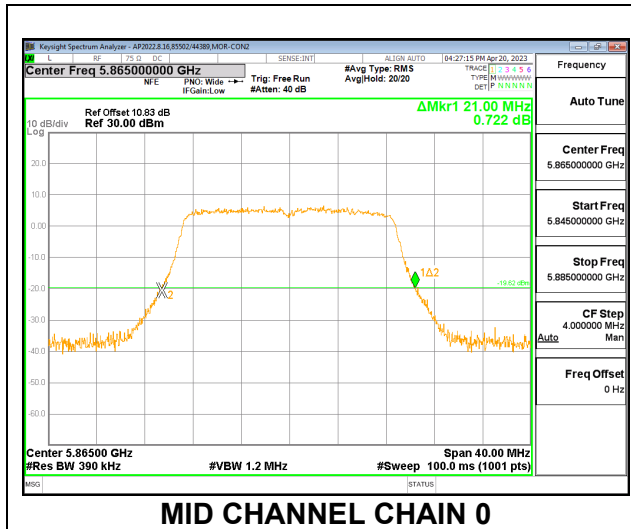

MID CHANNEL