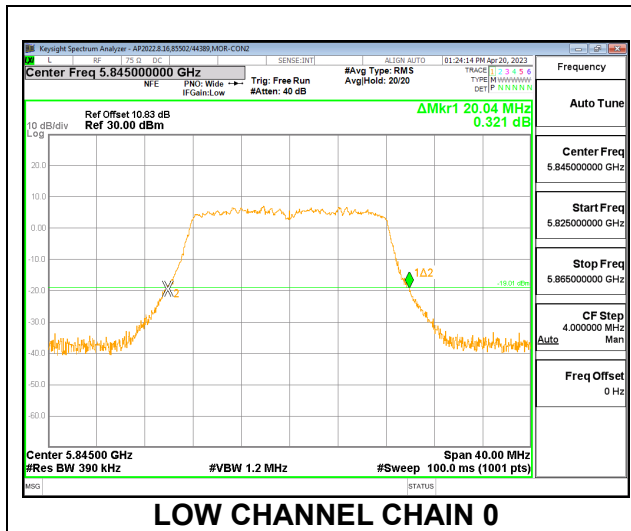

9.2.6. 802.11a MODE IN THE 5.9 GHz BAND

2TX CDD MODE

Channel	Frequency (MHz)	26 dB Bandwidth	
		Chain 0 (MHz)	Chain 1 (MHz)
Low	5845	20.04	19.52
Mid	5865	20.16	19.64
High	5885	20.12	19.52

LOW CHANNEL