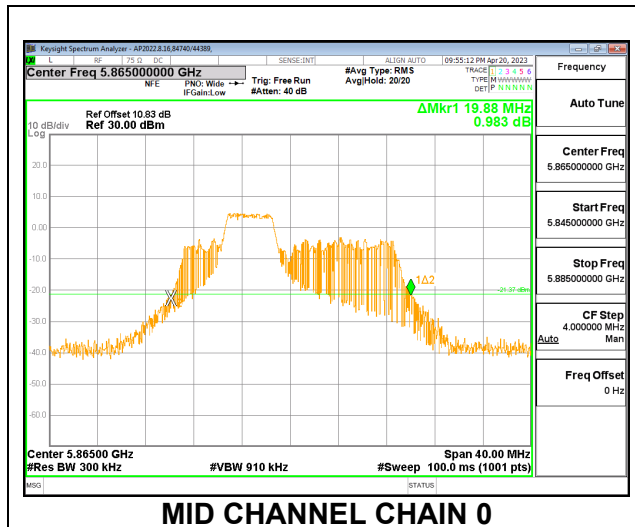

MID CHANNEL CHAIN 0

MID CHANNEL CHAIN 1

**HIGH CHANNEL**

**2TX CDD MODE – 52T**

Channel	Frequency (MHz)	26 dB Bandwidth Chain 0 (MHz)	26 dB Bandwidth Chain 1 (MHz)
Low	5845	21.72	20.68
Mid	5865	19.88	19.04
High	5885	21.24	20.32

**LOW CHANNEL**

**MID CHANNEL**

**HIGH CHANNEL**

**2TX CDD MODE – 106T**

Channel	Frequency (MHz)	26 dB Bandwidth Chain 0 (MHz)	26 dB Bandwidth Chain 1 (MHz)
Low	5845	22.96	22.20
Mid	5865	22.92	22.32
High	5885	22.20	21.32