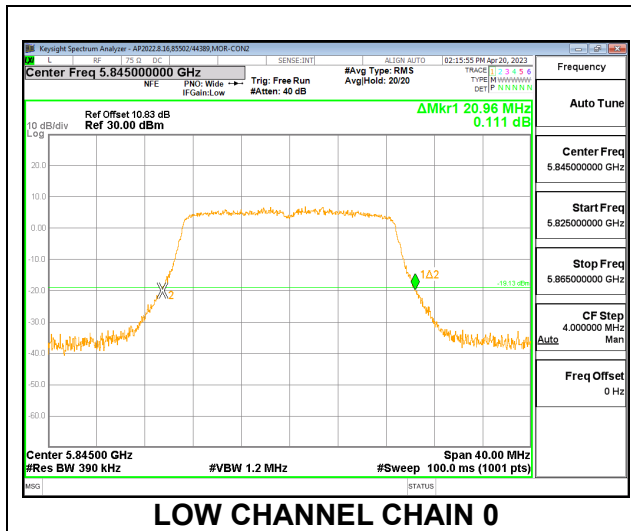

9.2.7. 802.11n HT20 MODE IN THE 5.9 GHz BAND

2TX CDD MODE

Channel	Frequency (MHz)	26 dB Bandwidth	
		Chain 0 (MHz)	Chain 1 (MHz)
Low	5845	20.96	20.96
Mid	5865	21.00	20.64
High	5885	20.88	20.72

LOW CHANNEL