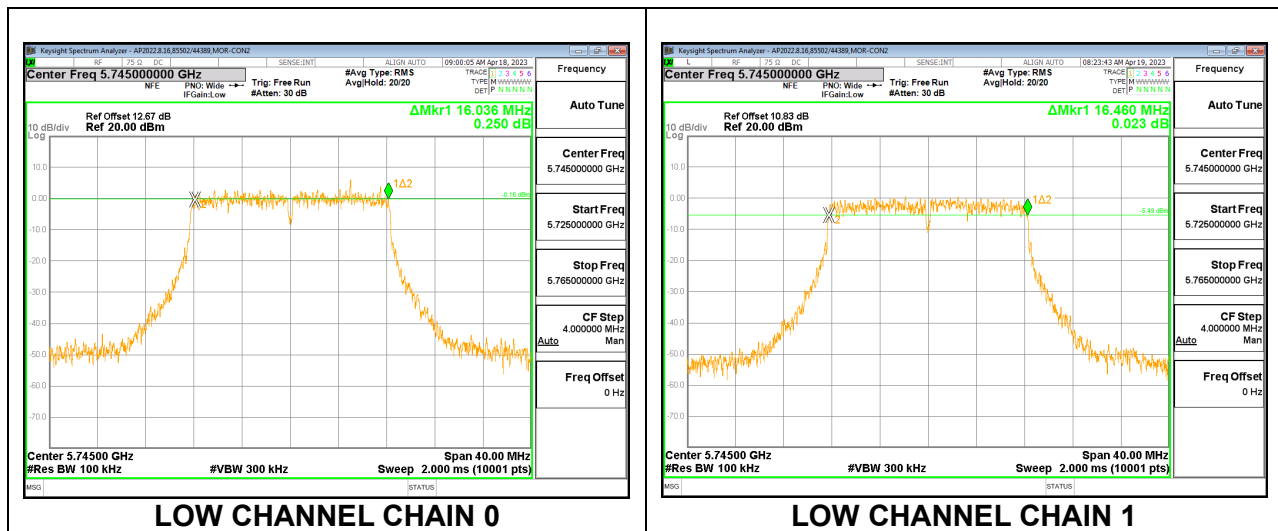

9.1.1. 802.11a MODE IN THE 5.8 GHz BAND

2TX CDD MODE

Channel	Frequency (MHz)	6 dB BW Chain 0 (MHz)	6 dB BW Chain 1 (MHz)	Minimum Limit (MHz)
Low	5745	16.036	16.460	0.5
Mid	5785	16.320	16.368	0.5
High	5825	16.308	16.376	0.5
144	5720	3.180	3.236	0.5

LOW CHANNEL