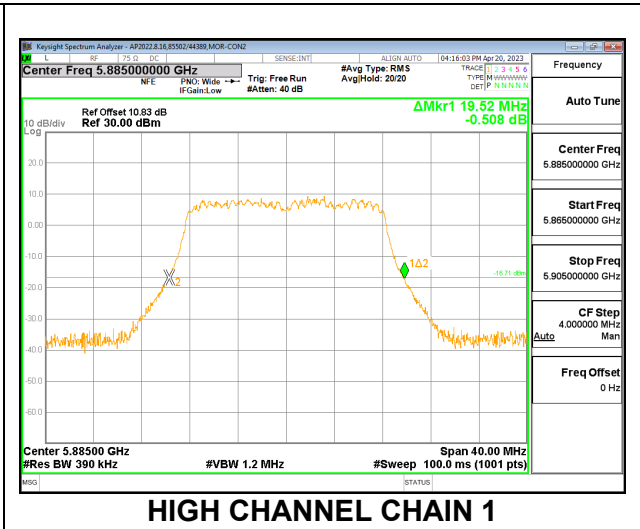

HIGH CHANNEL