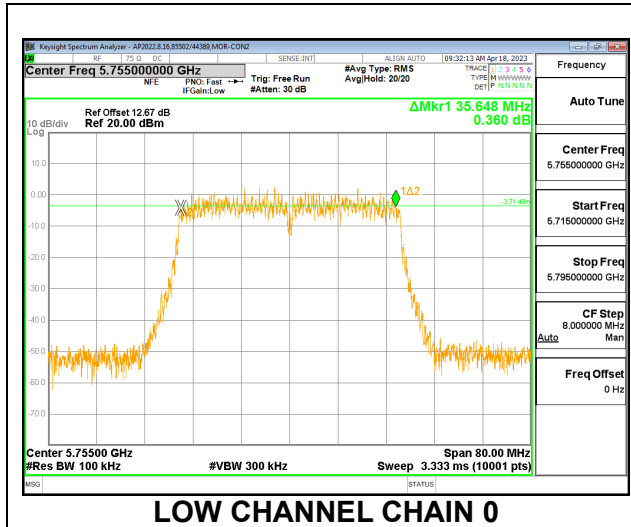

9.1.3. 802.11n HT40 MODE IN THE 5.8 GHz BAND

2TX CDD MODE

Channel	Frequency (MHz)	6 dB BW Chain 0 (MHz)	6 dB BW Chain 1 (MHz)	Minimum Limit (MHz)
Low	5755	35.648	35.688	0.5
High	5795	35.616	35.216	0.5
142	5710	3.104	3.248	0.5

LOW CHANNEL