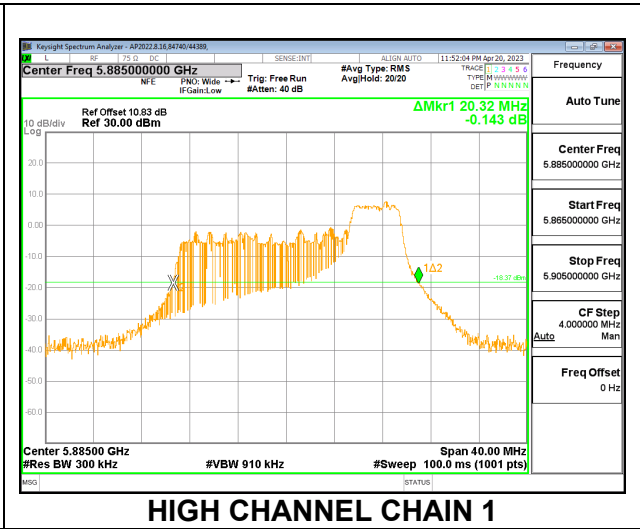

HIGH CHANNEL