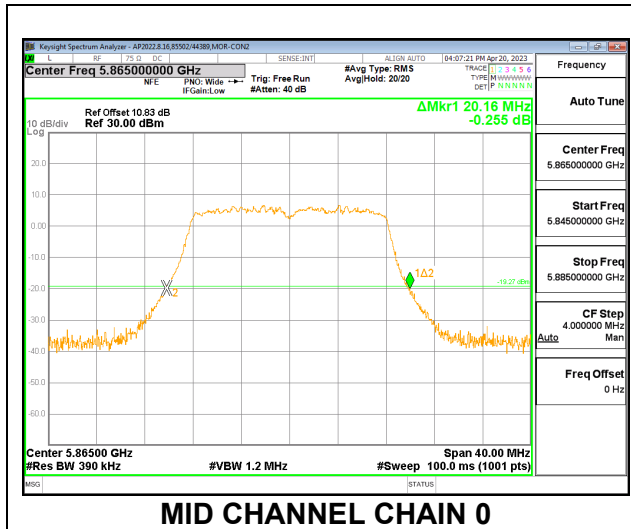

MID CHANNEL