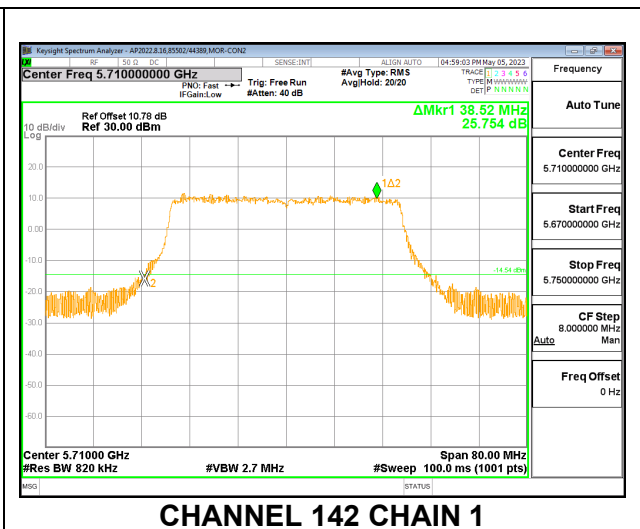

**HIGH CHANNEL**

**CHANNEL 142**

### 9.2.4. 802.11ax HE80 MODE IN THE 5.6 GHz BAND

#### 2TX CDD MODE – 996T

Channel	Frequency (MHz)	26 dB Bandwidth Chain 0 (MHz)	26 dB Bandwidth Chain 1 (MHz)
Low	5530	92.24	92.24
High	5610	94.40	93.12
138	5690	157.04	81.72