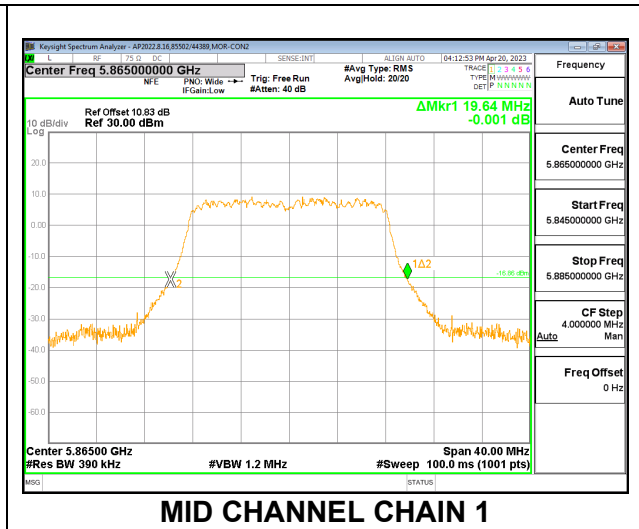

MID CHANNEL