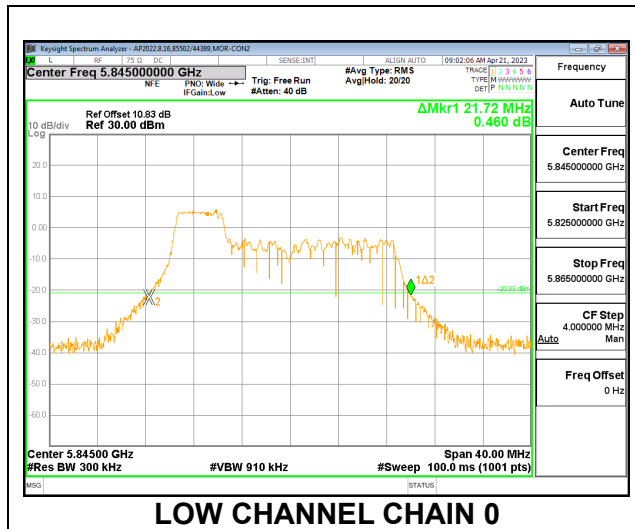

2TX CDD MODE – 52T

Channel	Frequency (MHz)	26 dB Bandwidth Chain 0 (MHz)	26 dB Bandwidth Chain 1 (MHz)
Low	5845	21.72	20.68
Mid	5865	19.88	19.04
High	5885	21.24	20.32

LOW CHANNEL