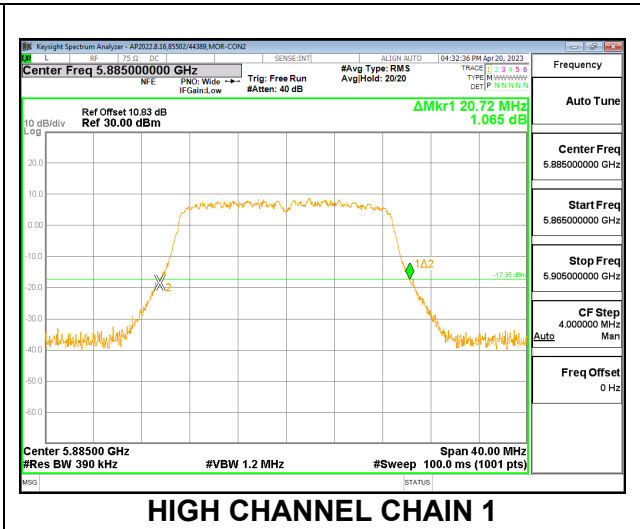

HIGH CHANNEL