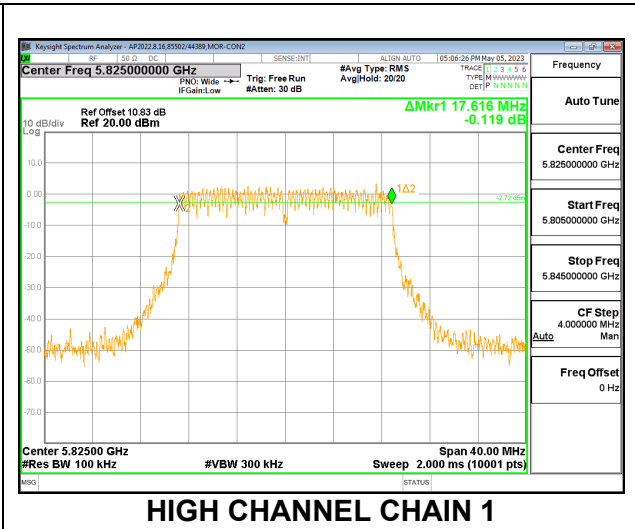

HIGH CHANNEL