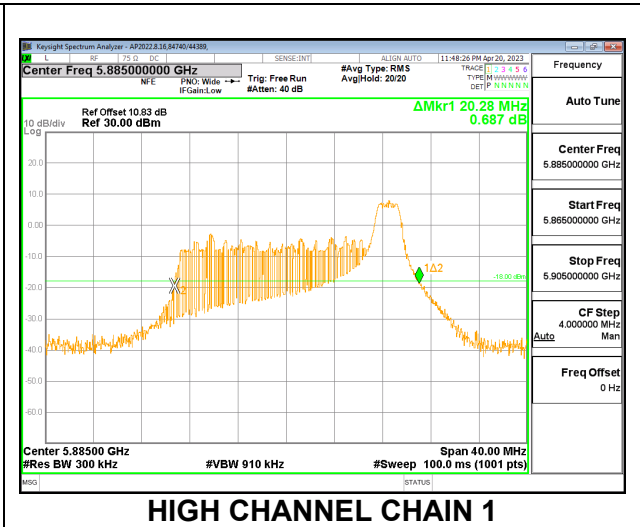

HIGH CHANNEL