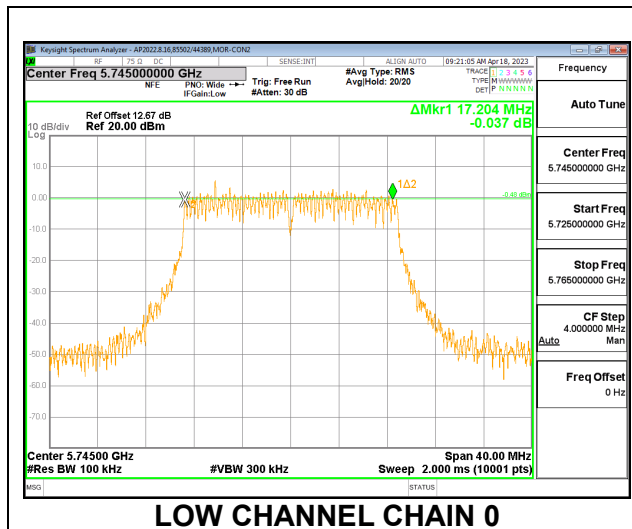

9.1.2. 802.11n HT20 MODE IN THE 5.8 GHz BAND

2TX CDD MODE

Channel	Frequency (MHz)	6 dB BW Chain 0 (MHz)	6 dB BW Chain 1 (MHz)	Minimum Limit (MHz)
Low	5745	17.204	17.612	0.5
Mid	5785	17.184	17.588	0.5
High	5825	17.576	17.616	0.5
144	5720	3.864	3.852	0.5

LOW CHANNEL