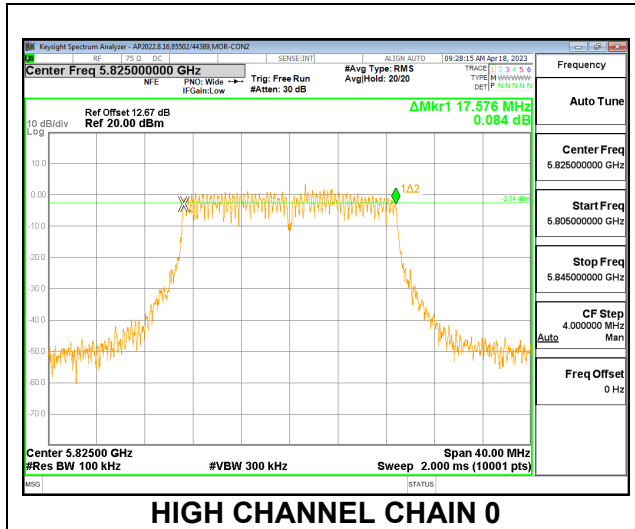

HIGH CHANNEL