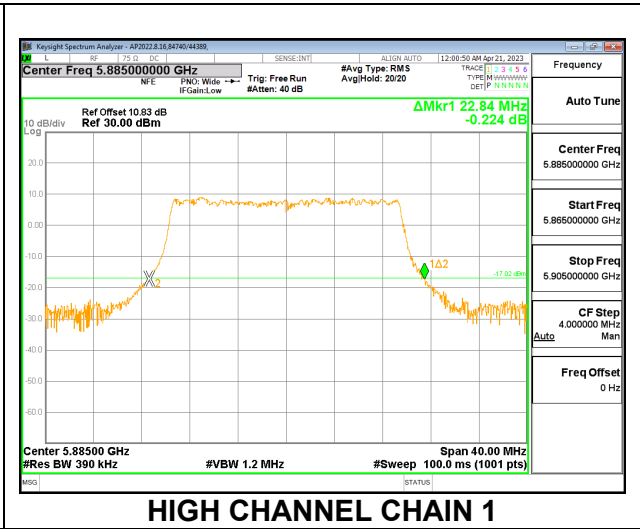

**LOW CHANNEL**

**MID CHANNEL**

**HIGH CHANNEL**

**2TX CDD MODE – 242T**

Channel	Frequency (MHz)	26 dB Bandwidth Chain 0 (MHz)	26 dB Bandwidth Chain 1 (MHz)
Low	5845	23.92	22.88
Mid	5865	23.76	23.80
High	5885	22.84	22.84

**LOW CHANNEL**

**MID CHANNEL**

**HIGH CHANNEL**