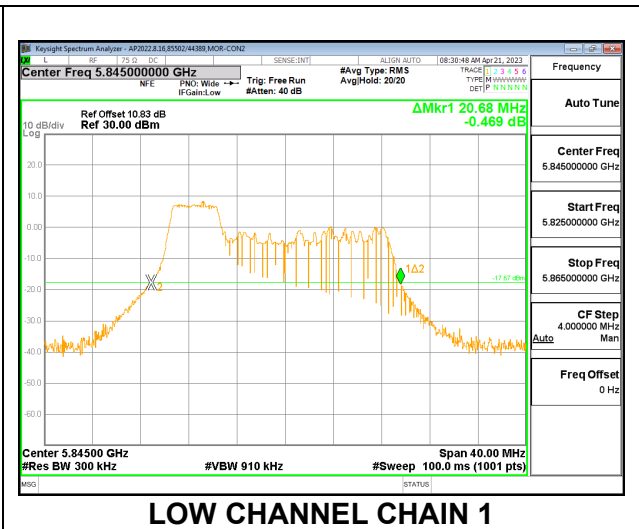

2TX CDD MODE – 52T

Channel	Frequency (MHz)	26 dB Bandwidth Chain 0 (MHz)	26 dB Bandwidth Chain 1 (MHz)
Low	5845	21.72	20.68
Mid	5865	19.88	19.04
High	5885	21.24	20.32

LOW CHANNEL