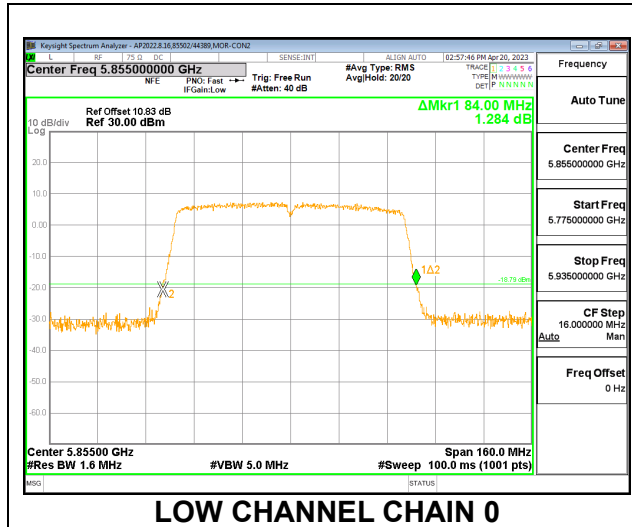

#### LOW CHANNEL

#### HIGH CHANNEL

**9.2.9. 802.11ac VHT80 MODE IN THE 5.9 GHz BAND**

**2TX CDD MODE**

Channel	Frequency (MHz)	26 dB Bandwidth	
		Chain 0 (MHz)	Chain 1 (MHz)
Low	5855	84.00	83.68

**MID CHANNEL**

**9.2.10. 802.11ac VHT160 MODE IN THE 5.9 GHz BAND**

**2TX CDD MODE**

Channel	Frequency (MHz)	26 dB Bandwidth Antenna 1 (MHz)	26 dB Bandwidth Antenna 2 (MHz)
High	5815	168.32	167.68

**MID CHANNEL**

9.2.11. 802.11ax HE20 MODE IN THE 5.9 GHz BAND

2TX CDD MODE – 26T