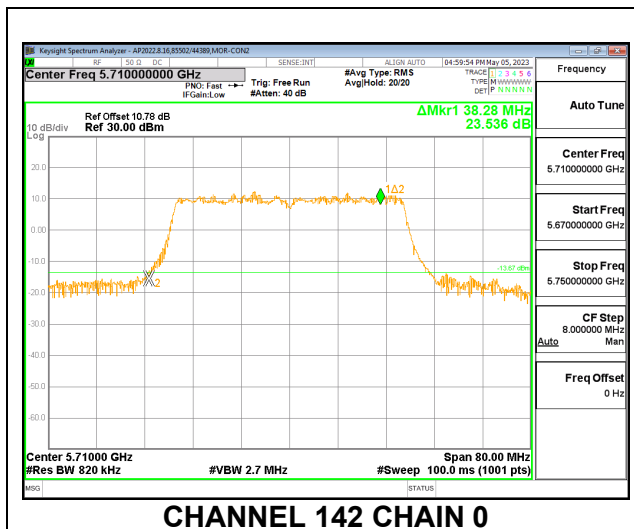

**HIGH CHANNEL**

**CHANNEL 142**

### 9.2.4. 802.11ax HE80 MODE IN THE 5.6 GHz BAND