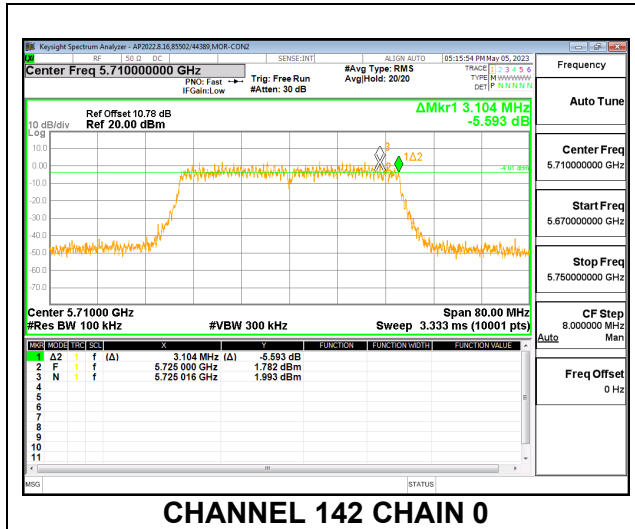

CHANNEL 142