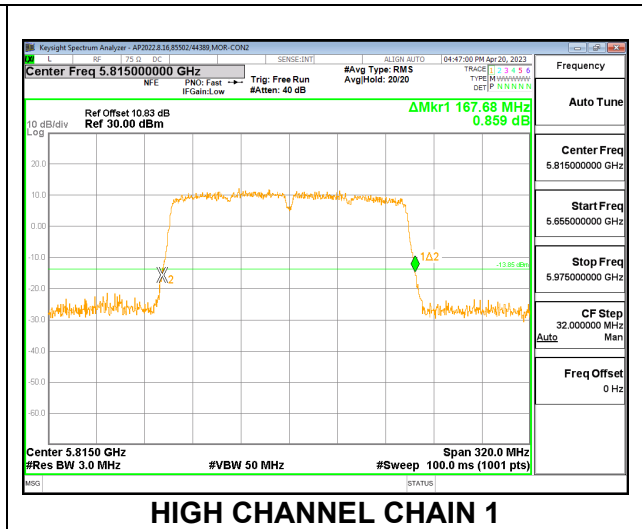

#### LOW CHANNEL

#### HIGH CHANNEL

**9.2.9. 802.11ac VHT80 MODE IN THE 5.9 GHz BAND**

**2TX CDD MODE**

Channel	Frequency (MHz)	26 dB Bandwidth	
		Chain 0 (MHz)	Chain 1 (MHz)
Low	5855	84.00	83.68

**MID CHANNEL**

**9.2.10. 802.11ac VHT160 MODE IN THE 5.9 GHz BAND**

**2TX CDD MODE**

Channel	Frequency (MHz)	26 dB Bandwidth Antenna 1 (MHz)	26 dB Bandwidth Antenna 2 (MHz)
High	5815	168.32	167.68

**MID CHANNEL**

9.2.11. 802.11ax HE20 MODE IN THE 5.9 GHz BAND

2TX CDD MODE – 26T