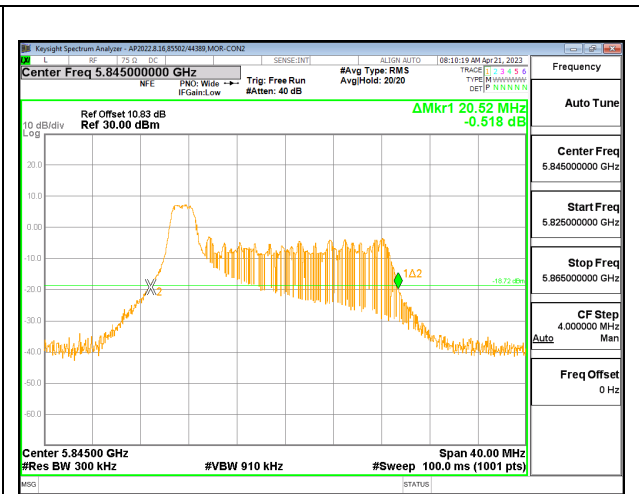

LOW CHANNEL CHAIN 1