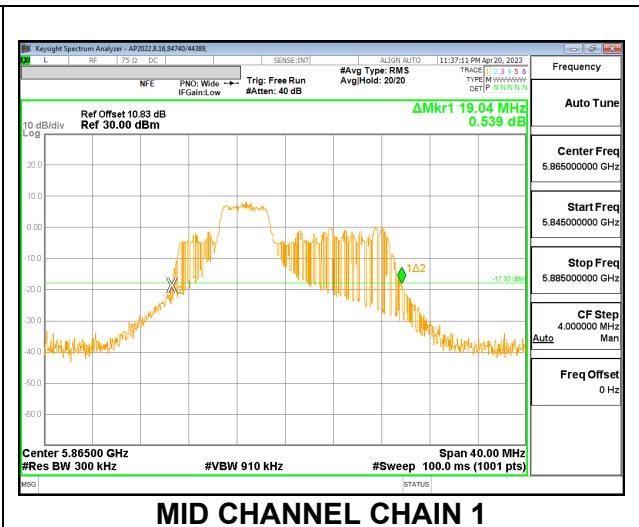

MID CHANNEL CHAIN 0

MID CHANNEL CHAIN 1

**HIGH CHANNEL**

**2TX CDD MODE – 52T**

Channel	Frequency (MHz)	26 dB Bandwidth Chain 0 (MHz)	26 dB Bandwidth Chain 1 (MHz)
Low	5845	21.72	20.68
Mid	5865	19.88	19.04
High	5885	21.24	20.32

**LOW CHANNEL**

**MID CHANNEL**

**HIGH CHANNEL**

**2TX CDD MODE – 106T**

Channel	Frequency (MHz)	26 dB Bandwidth Chain 0 (MHz)	26 dB Bandwidth Chain 1 (MHz)
Low	5845	22.96	22.20
Mid	5865	22.92	22.32
High	5885	22.20	21.32