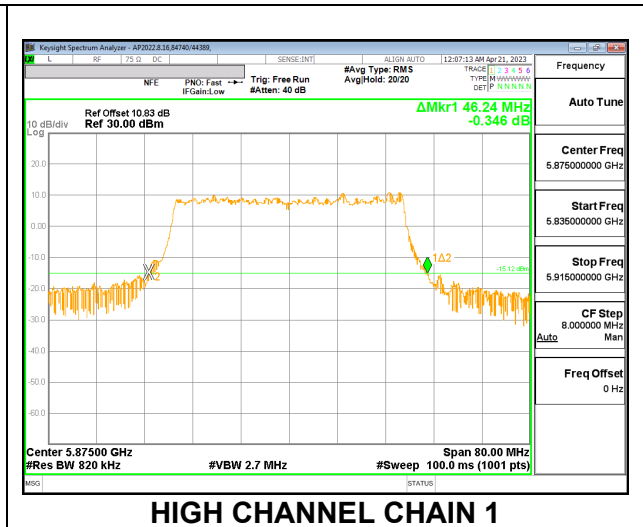

HIGH CHANNEL