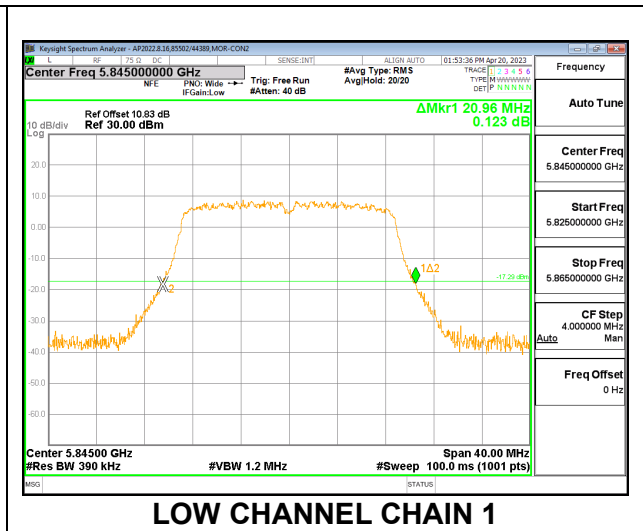

9.2.7. 802.11n HT20 MODE IN THE 5.9 GHz BAND

2TX CDD MODE

Channel	Frequency (MHz)	26 dB Bandwidth	
		Chain 0 (MHz)	Chain 1 (MHz)
Low	5845	20.96	20.96
Mid	5865	21.00	20.64
High	5885	20.88	20.72

LOW CHANNEL