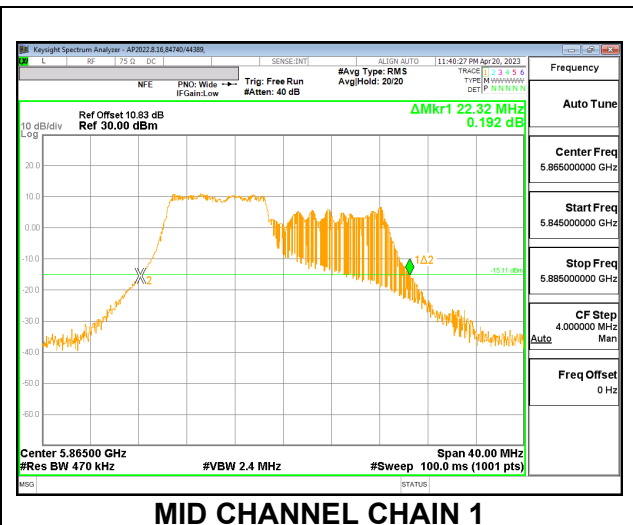

**LOW CHANNEL**

**MID CHANNEL**

**HIGH CHANNEL**

**2TX CDD MODE – 106T**

Channel	Frequency (MHz)	26 dB Bandwidth Chain 0 (MHz)	26 dB Bandwidth Chain 1 (MHz)
Low	5845	22.96	22.20
Mid	5865	22.92	22.32
High	5885	22.20	21.32

**LOW CHANNEL**

**MID CHANNEL**

**HIGH CHANNEL**

**2TX CDD MODE – 242T**

Channel	Frequency (MHz)	26 dB Bandwidth Chain 0 (MHz)	26 dB Bandwidth Chain 1 (MHz)
Low	5845	23.92	22.88
Mid	5865	23.76	23.80
High	5885	22.84	22.84