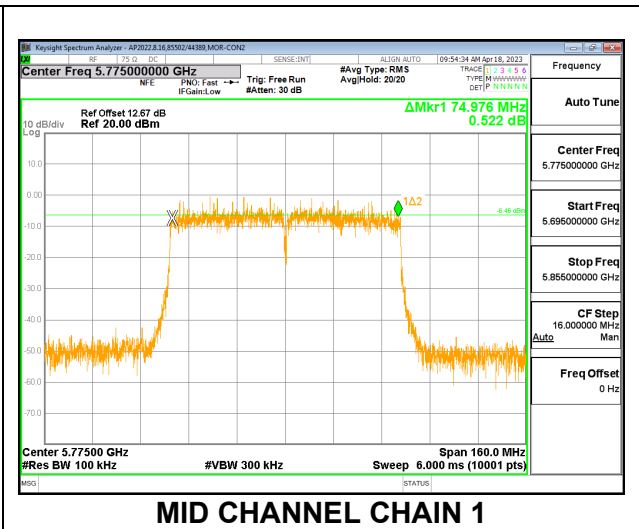

9.1.4. 802.11ac VHT80 MODE IN THE 5.8 GHz BAND

2TX CDD MODE

Channel	Frequency (MHz)	6 dB BW Chain 0 (MHz)	6 dB BW Chain 1 (MHz)	Minimum Limit (MHz)
Mid	5775	75.184	74.976	0.5
138	5690	3.176	3.208	0.5

MID CHANNEL