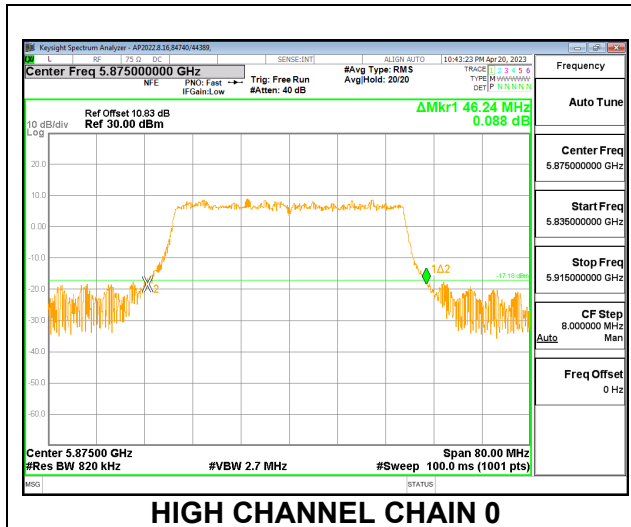

HIGH CHANNEL