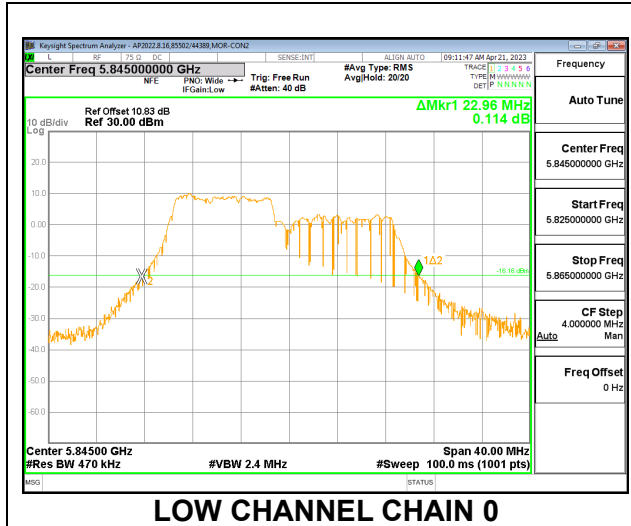

**LOW CHANNEL**

**MID CHANNEL**

**HIGH CHANNEL**

**2TX CDD MODE – 106T**

Channel	Frequency (MHz)	26 dB Bandwidth Chain 0 (MHz)	26 dB Bandwidth Chain 1 (MHz)
Low	5845	22.96	22.20
Mid	5865	22.92	22.32
High	5885	22.20	21.32

**LOW CHANNEL**

**MID CHANNEL**

**HIGH CHANNEL**

**2TX CDD MODE – 242T**

Channel	Frequency (MHz)	26 dB Bandwidth Chain 0 (MHz)	26 dB Bandwidth Chain 1 (MHz)
Low	5845	23.92	22.88
Mid	5865	23.76	23.80
High	5885	22.84	22.84