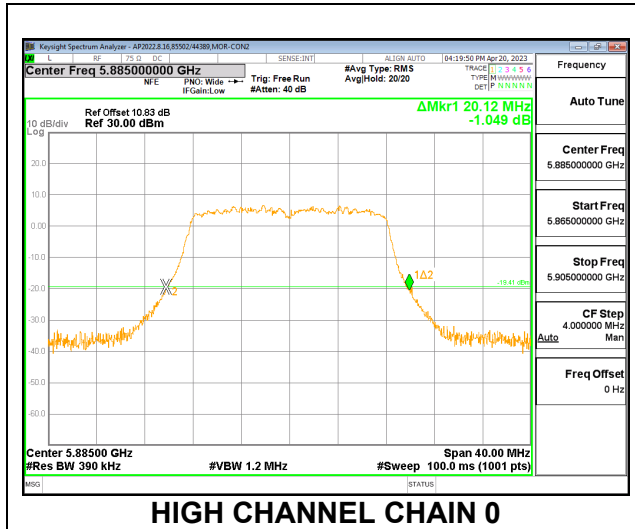

HIGH CHANNEL