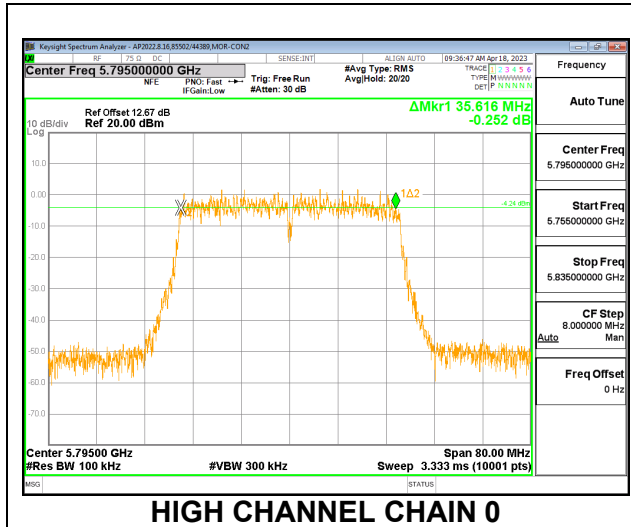

HIGH CHANNEL