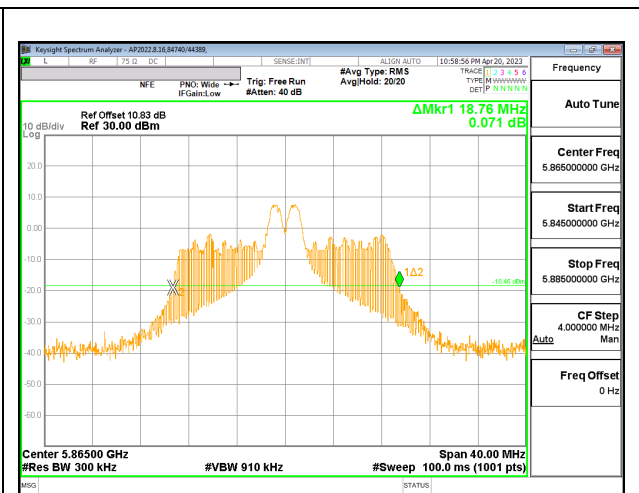

MID CHANNEL CHAIN 1