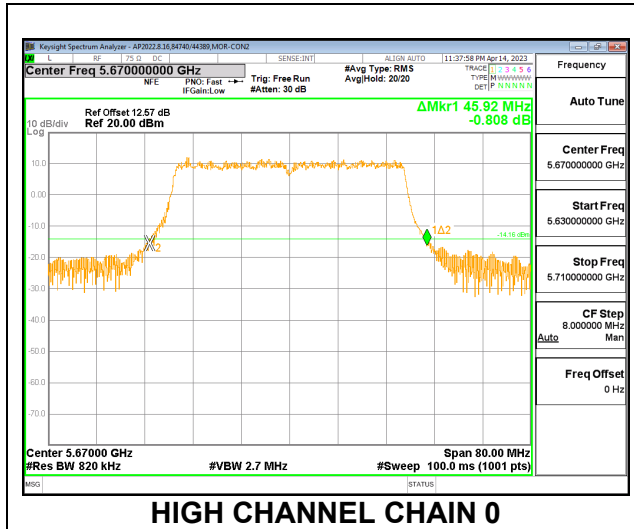

**HIGH CHANNEL**

**CHANNEL 142**

### 9.2.4. 802.11ax HE80 MODE IN THE 5.6 GHz BAND

#### 2TX CDD MODE – 996T

Channel	Frequency (MHz)	26 dB Bandwidth Chain 0 (MHz)	26 dB Bandwidth Chain 1 (MHz)
Low	5530	92.24	92.24
High	5610	94.40	93.12
138	5690	157.04	81.72