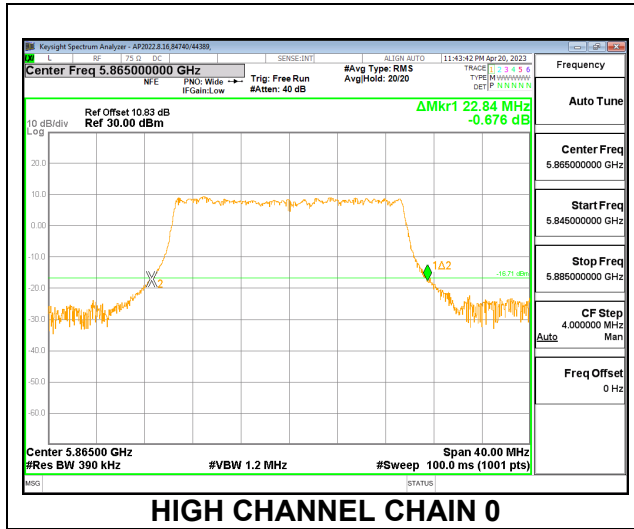

**LOW CHANNEL**

**MID CHANNEL**

**HIGH CHANNEL**

**2TX CDD MODE – 242T**

Channel	Frequency (MHz)	26 dB Bandwidth Chain 0 (MHz)	26 dB Bandwidth Chain 1 (MHz)
Low	5845	23.92	22.88
Mid	5865	23.76	23.80
High	5885	22.84	22.84

**LOW CHANNEL**

**MID CHANNEL**

**HIGH CHANNEL**