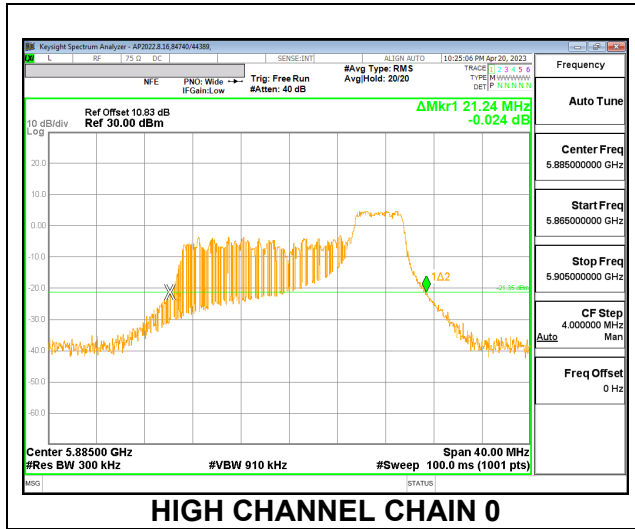

HIGH CHANNEL