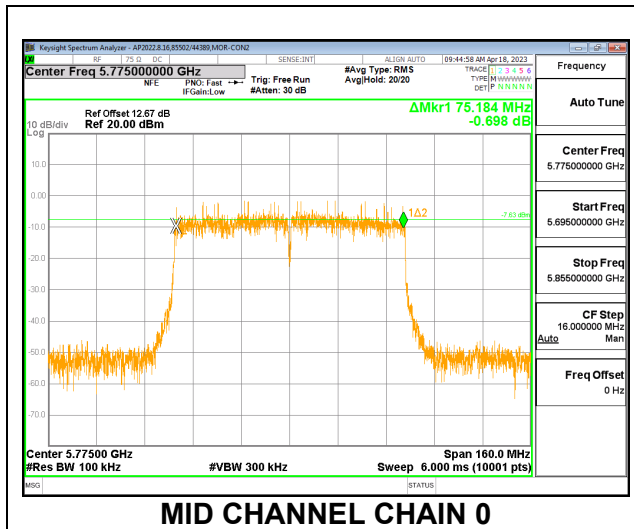

9.1.4. 802.11ac VHT80 MODE IN THE 5.8 GHz BAND

2TX CDD MODE

Channel	Frequency (MHz)	6 dB BW Chain 0 (MHz)	6 dB BW Chain 1 (MHz)	Minimum Limit (MHz)
Mid	5775	75.184	74.976	0.5
138	5690	3.176	3.208	0.5

MID CHANNEL