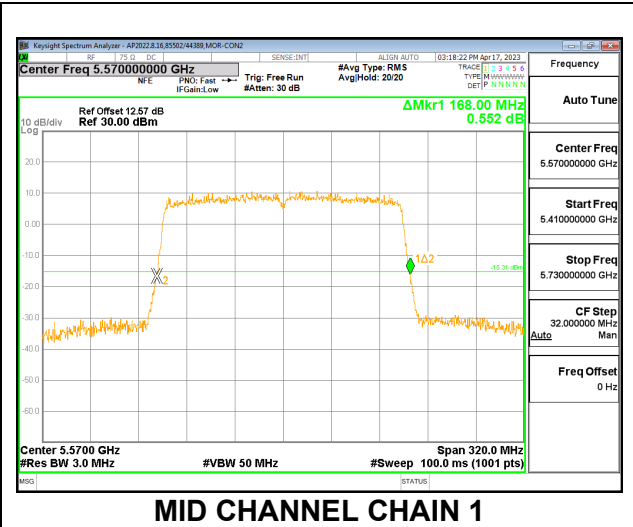

9.2.5. 802.11ax HE160 MODE IN THE 5.6 GHz BAND

2TX CDD MODE – 2x996T

Channel	Frequency (MHz)	26 dB Bandwidth Chain 0 (MHz)	26 dB Bandwidth Chain 1 (MHz)
Mid	5570	168.64	168.00

MID CHANNEL