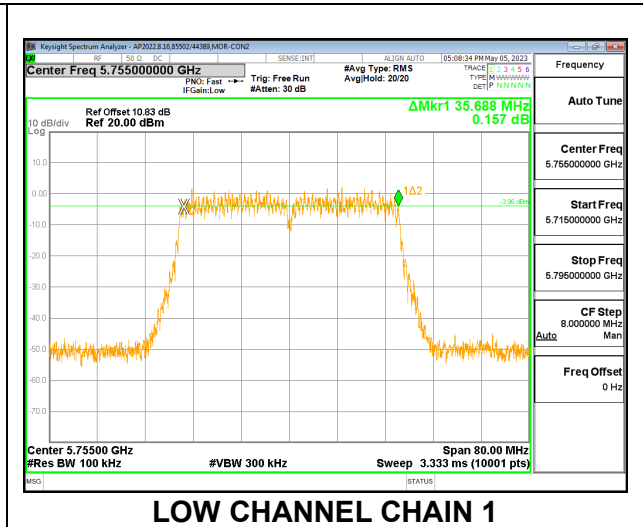

9.1.3. 802.11n HT40 MODE IN THE 5.8 GHz BAND

2TX CDD MODE

Channel	Frequency (MHz)	6 dB BW Chain 0 (MHz)	6 dB BW Chain 1 (MHz)	Minimum Limit (MHz)
Low	5755	35.648	35.688	0.5
High	5795	35.616	35.216	0.5
142	5710	3.104	3.248	0.5

LOW CHANNEL