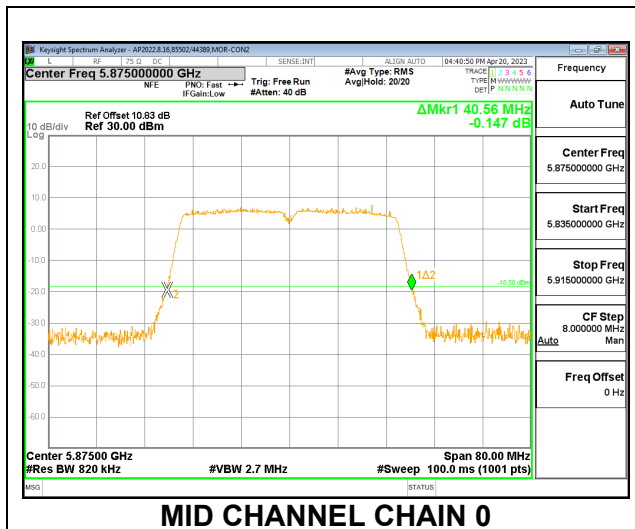

HIGH CHANNEL