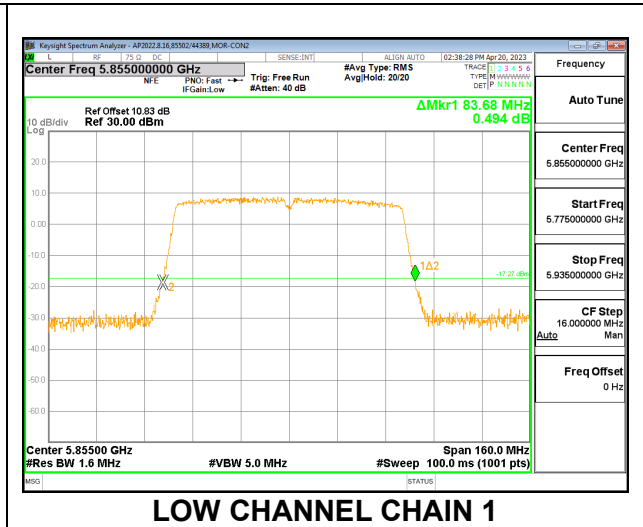

#### LOW CHANNEL

#### HIGH CHANNEL

**9.2.9. 802.11ac VHT80 MODE IN THE 5.9 GHz BAND**

**2TX CDD MODE**

Channel	Frequency (MHz)	26 dB Bandwidth	
		Chain 0 (MHz)	Chain 1 (MHz)
Low	5855	84.00	83.68

**MID CHANNEL**

**9.2.10. 802.11ac VHT160 MODE IN THE 5.9 GHz BAND**