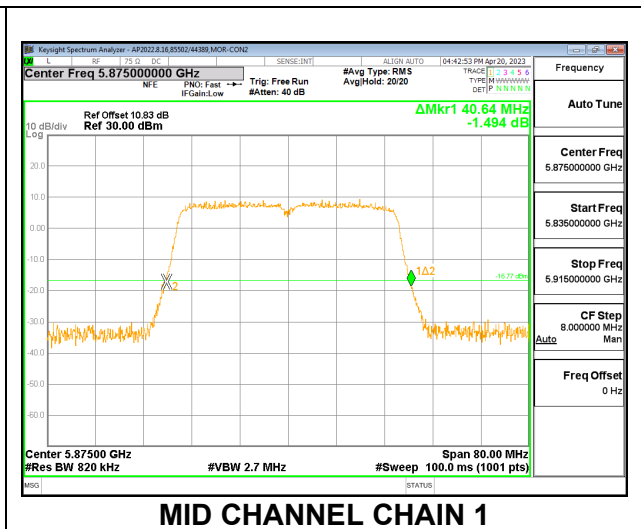

HIGH CHANNEL