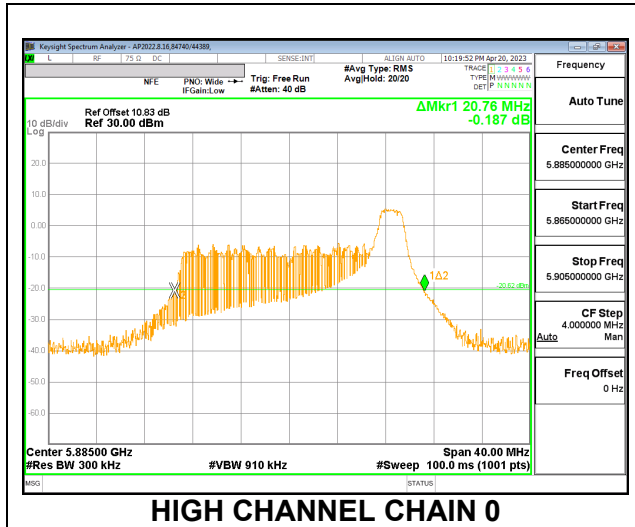

HIGH CHANNEL