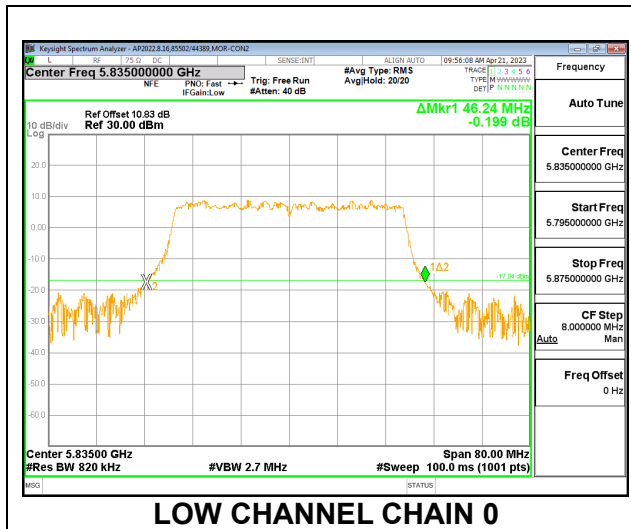

9.2.12. 802.11ax HE40 MODE IN THE 5.9 GHz BAND

2TX CDD MODE – 484T

Channel	Frequency (MHz)	26 dB Bandwidth Chain 0 (MHz)	26 dB Bandwidth Chain 1 (MHz)
Low	5835	46.24	46.72
High	5875	46.24	46.24

LOW CHANNEL