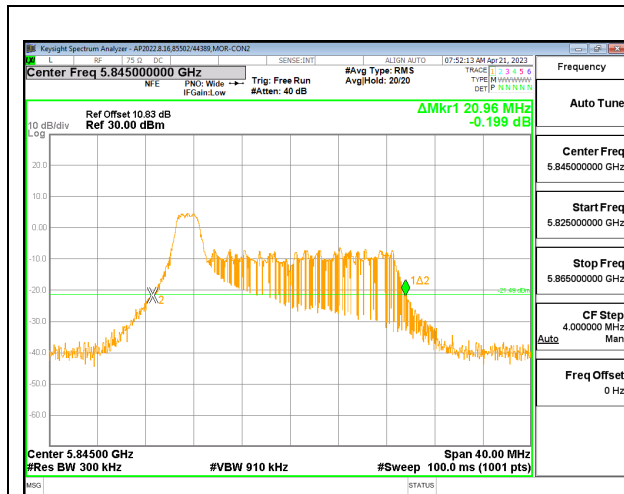

9.2.11. 802.11ax HE20 MODE IN THE 5.9 GHz BAND

2TX CDD MODE – 26T

Channel	Frequency (MHz)	26 dB Bandwidth Chain 0 (MHz)	26 dB Bandwidth Chain 1 (MHz)
Low	5845	20.96	20.52
Mid	5865	19.12	18.76
High	5885	20.76	20.28

LOW CHANNEL

LOW CHANNEL CHAIN 0