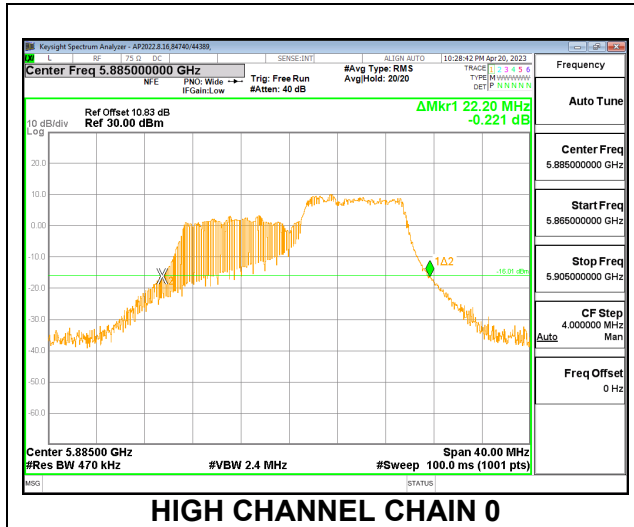

**LOW CHANNEL**

**MID CHANNEL**

**HIGH CHANNEL**

**2TX CDD MODE – 242T**

Channel	Frequency (MHz)	26 dB Bandwidth Chain 0 (MHz)	26 dB Bandwidth Chain 1 (MHz)
Low	5845	23.92	22.88
Mid	5865	23.76	23.80
High	5885	22.84	22.84

**LOW CHANNEL**

**MID CHANNEL**

**HIGH CHANNEL**