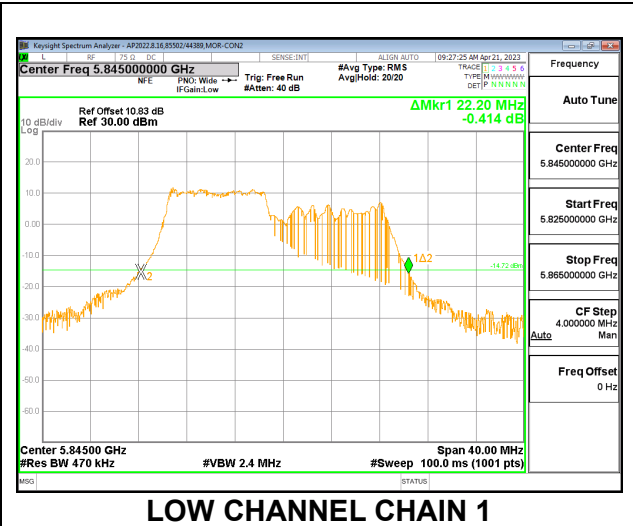

2TX CDD MODE – 106T

Channel	Frequency (MHz)	26 dB Bandwidth Chain 0 (MHz)	26 dB Bandwidth Chain 1 (MHz)
Low	5845	22.96	22.20
Mid	5865	22.92	22.32
High	5885	22.20	21.32

LOW CHANNEL