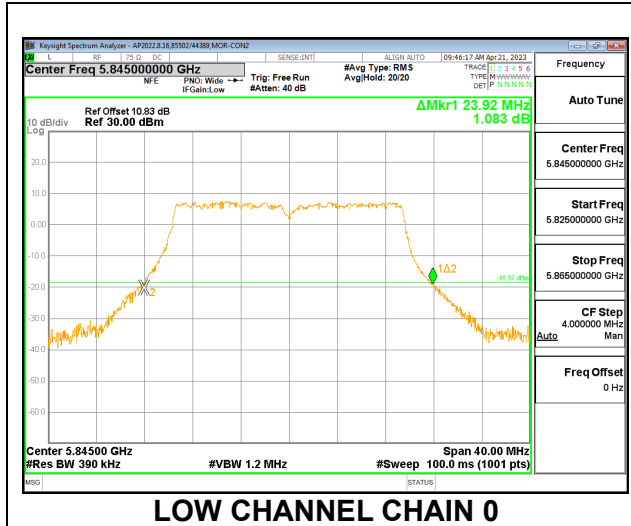

**LOW CHANNEL**

**MID CHANNEL**

**HIGH CHANNEL**

**2TX CDD MODE – 242T**

Channel	Frequency (MHz)	26 dB Bandwidth Chain 0 (MHz)	26 dB Bandwidth Chain 1 (MHz)
Low	5845	23.92	22.88
Mid	5865	23.76	23.80
High	5885	22.84	22.84

**LOW CHANNEL**

**MID CHANNEL**

**HIGH CHANNEL**