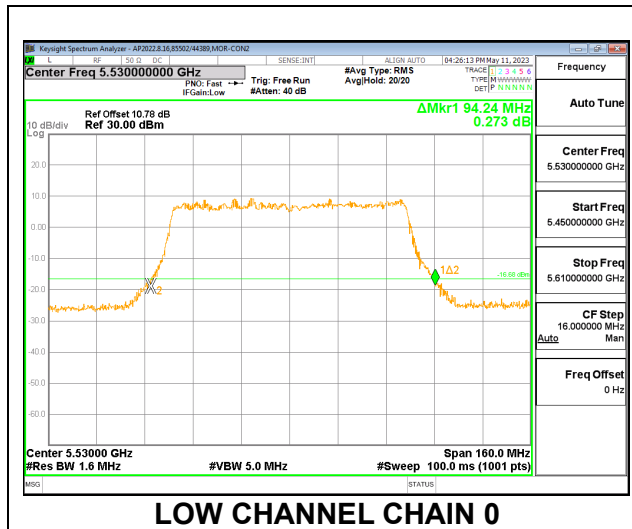

9.2.4. 802.11ax HE80 MODE IN THE 5.6 GHz BAND

2TX CDD MODE – 996T

Channel	Frequency (MHz)	26 dB Bandwidth Chain 0 (MHz)	26 dB Bandwidth Chain 1 (MHz)
Low	5530	92.24	92.24
High	5610	94.40	93.12
138	5690	157.04	81.72

LOW CHANNEL