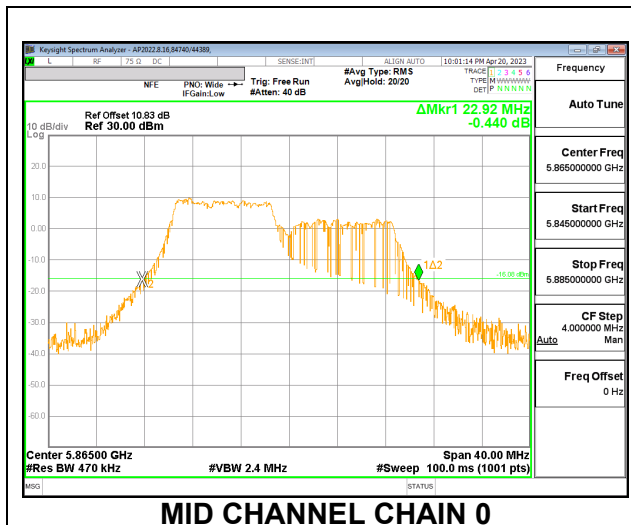

MID CHANNEL CHAIN 0

MID CHANNEL CHAIN 1

**HIGH CHANNEL**

**2TX CDD MODE – 52T**

Channel	Frequency (MHz)	26 dB Bandwidth Chain 0 (MHz)	26 dB Bandwidth Chain 1 (MHz)
Low	5845	21.72	20.68
Mid	5865	19.88	19.04
High	5885	21.24	20.32

**LOW CHANNEL**

**MID CHANNEL**

**HIGH CHANNEL**

**2TX CDD MODE – 106T**

Channel	Frequency (MHz)	26 dB Bandwidth Chain 0 (MHz)	26 dB Bandwidth Chain 1 (MHz)
Low	5845	22.96	22.20
Mid	5865	22.92	22.32
High	5885	22.20	21.32

**LOW CHANNEL**

**MID CHANNEL**

**HIGH CHANNEL**

**2TX CDD MODE – 242T**

Channel	Frequency (MHz)	26 dB Bandwidth Chain 0 (MHz)	26 dB Bandwidth Chain 1 (MHz)
Low	5845	23.92	22.88
Mid	5865	23.76	23.80
High	5885	22.84	22.84