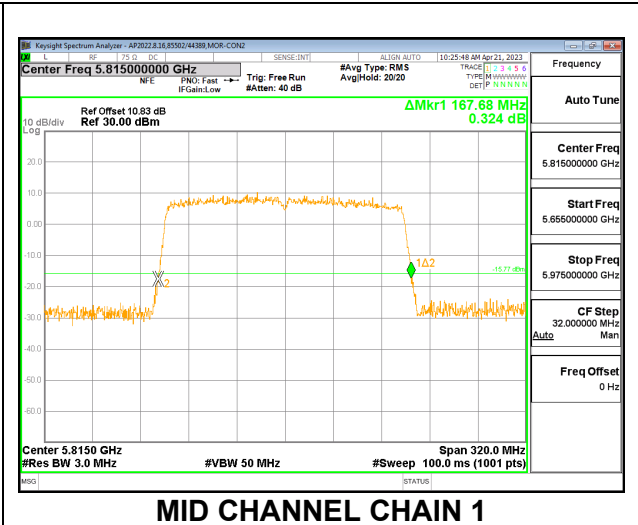

9.2.14. 802.11ax HE160 MODE IN THE 5.9 GHz BAND

2TX CDD MODE – 2x996T

Channel	Frequency (MHz)	26 dB Bandwidth Chain 0 (MHz)	26 dB Bandwidth Chain 1 (MHz)
Mid	5815	168.32	167.68

MID CHANNEL