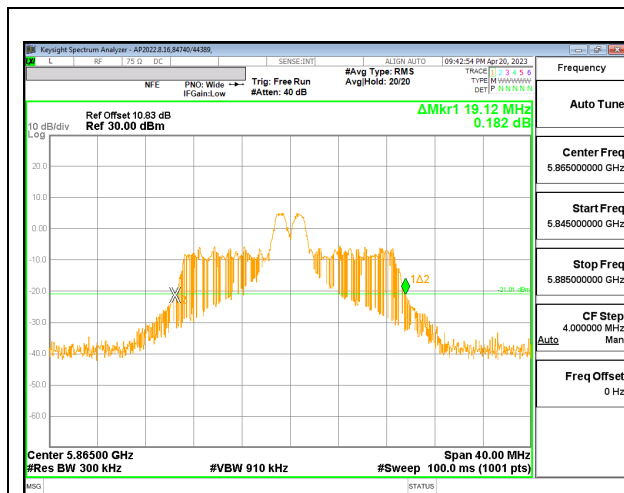

Channel	Frequency (MHz)	26 dB Bandwidth Chain 0 (MHz)	26 dB Bandwidth Chain 1 (MHz)
Low	5845	20.96	20.52
Mid	5865	19.12	18.76
High	5885	20.76	20.28

LOW CHANNEL

LOW CHANNEL CHAIN 0

LOW CHANNEL CHAIN 1

MID CHANNEL