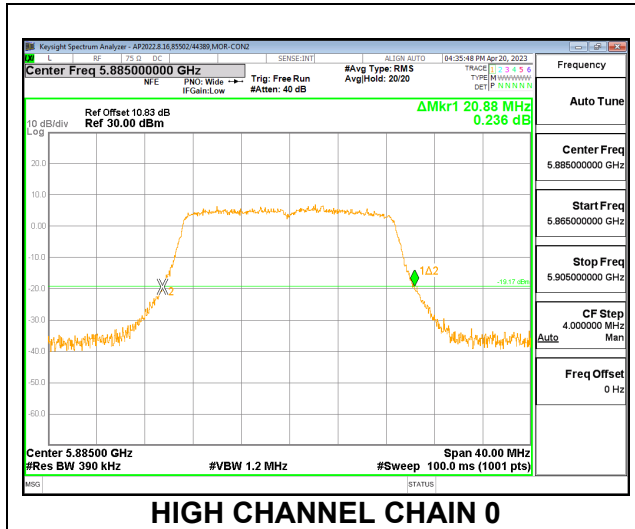

HIGH CHANNEL