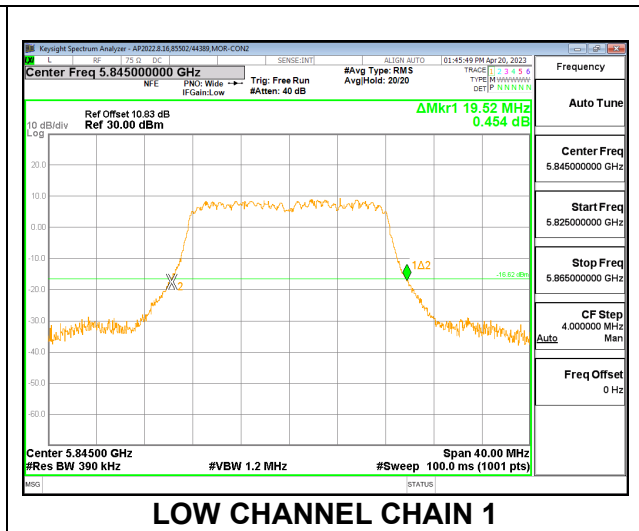

9.2.6. 802.11a MODE IN THE 5.9 GHz BAND

2TX CDD MODE

Channel	Frequency (MHz)	26 dB Bandwidth	
		Chain 0 (MHz)	Chain 1 (MHz)
Low	5845	20.04	19.52
Mid	5865	20.16	19.64
High	5885	20.12	19.52

LOW CHANNEL