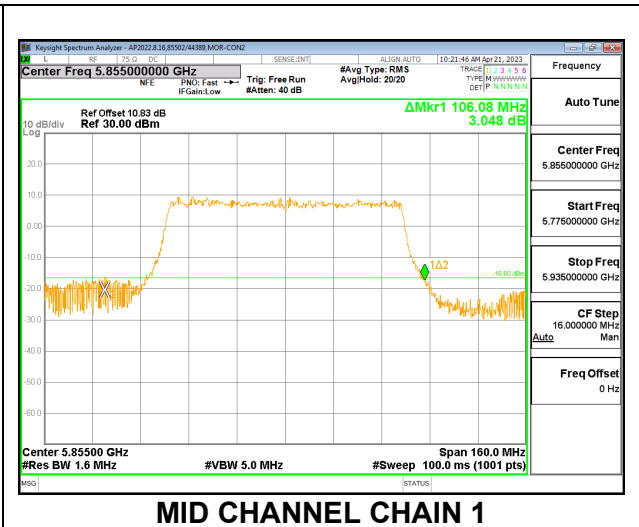

#### LOW CHANNEL

#### HIGH CHANNEL

**9.2.13. 802.11ax HE80 MODE IN THE 5.9 GHz BAND**

**2TX CDD MODE – 996T**

Channel	Frequency (MHz)	26 dB Bandwidth Chain 0 (MHz)	26 dB Bandwidth Chain 1 (MHz)
Mid	5855	95.68	106.08

**MID CHANNEL**

**9.2.14. 802.11ax HE160 MODE IN THE 5.9 GHz BAND**

**2TX CDD MODE – 2x996T**

Channel	Frequency (MHz)	26 dB Bandwidth Chain 0 (MHz)	26 dB Bandwidth Chain 1 (MHz)
Mid	5815	168.32	167.68

**MID CHANNEL**

## **9.1. 6 dB BANDWIDTH**