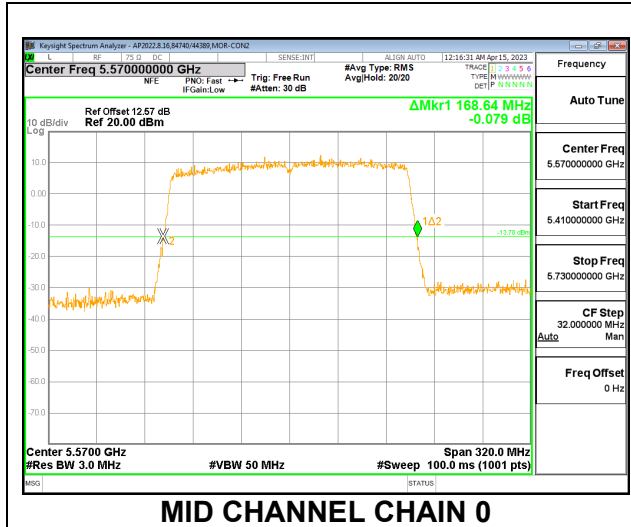

9.2.5. 802.11ax HE160 MODE IN THE 5.6 GHz BAND

2TX CDD MODE – 2x996T

Channel	Frequency (MHz)	26 dB Bandwidth Chain 0 (MHz)	26 dB Bandwidth Chain 1 (MHz)
Mid	5570	168.64	168.00

MID CHANNEL