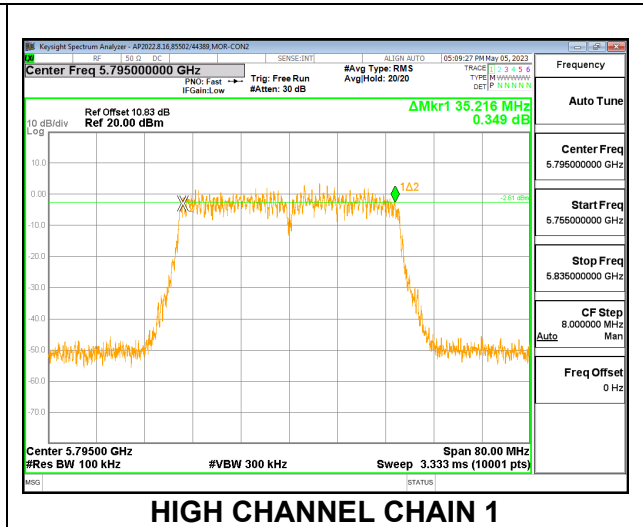

HIGH CHANNEL