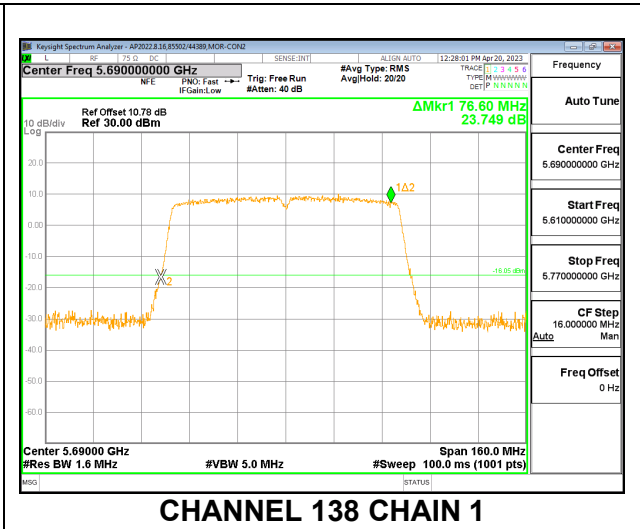

CHANNEL 138