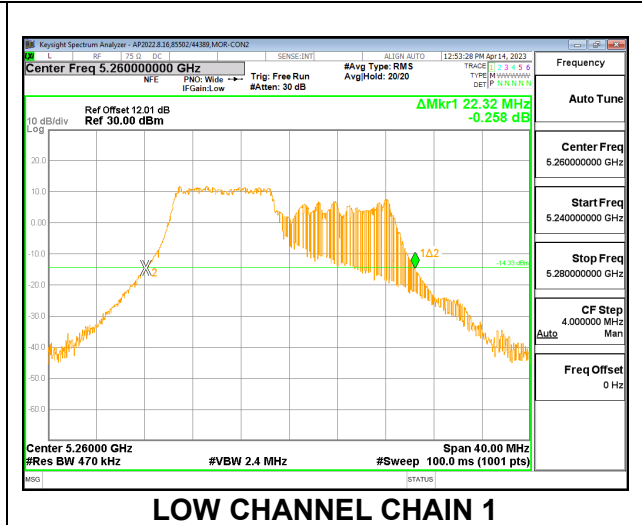

**HIGH CHANNEL**

**2TX CDD MODE – 52T**

Channel	Frequency (MHz)	26 dB Bandwidth Chain 0 (MHz)	26 dB Bandwidth Chain 1 (MHz)
Low	5260	21.76	20.68
Mid	5300	19.88	19.04
High	5320	21.16	20.40

**LOW CHANNEL**

**MID CHANNEL**

**HIGH CHANNEL**

**2TX CDD MODE – 106T**

Channel	Frequency (MHz)	26 dB Bandwidth Chain 0 (MHz)	26 dB Bandwidth Chain 1 (MHz)
Low	5260	22.84	22.32
Mid	5300	23.12	22.24
High	5320	22.24	21.68

**LOW CHANNEL**

**MID CHANNEL**

**HIGH CHANNEL**

**2TX CDD MODE – 242T**

Channel	Frequency (MHz)	26 dB Bandwidth Chain 0 (MHz)	26 dB Bandwidth Chain 1 (MHz)
Low	5260	35.76	26.12
Mid	5300	27.84	24.36
High	5320	27.96	22.76

**LOW CHANNEL**

**MID CHANNEL**

**HIGH CHANNEL**

9.2.14. 802.11ax HE40 MODE IN THE 5.3 GHz BAND

2TX CDD MODE – 484T

Channel	Frequency (MHz)	26 dB Bandwidth Chain 0 (MHz)	26 dB Bandwidth Chain 1 (MHz)
Low	5270	91.20	71.80
High	5310	50.60	54.50