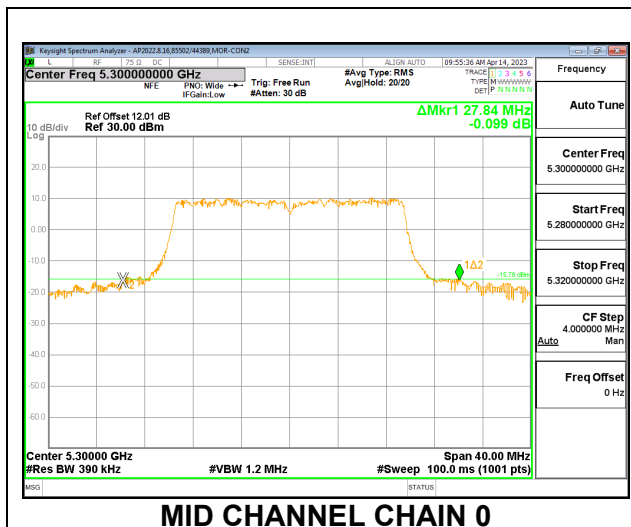

**MID CHANNEL**

**HIGH CHANNEL**

**2TX CDD MODE – 106T**

Channel	Frequency (MHz)	26 dB Bandwidth Chain 0 (MHz)	26 dB Bandwidth Chain 1 (MHz)
Low	5260	22.84	22.32
Mid	5300	23.12	22.24
High	5320	22.24	21.68

**LOW CHANNEL**

**MID CHANNEL**

**HIGH CHANNEL**

**2TX CDD MODE – 242T**

Channel	Frequency (MHz)	26 dB Bandwidth Chain 0 (MHz)	26 dB Bandwidth Chain 1 (MHz)
Low	5260	35.76	26.12
Mid	5300	27.84	24.36
High	5320	27.96	22.76

**LOW CHANNEL**

**MID CHANNEL**

**HIGH CHANNEL**

9.2.14. 802.11ax HE40 MODE IN THE 5.3 GHz BAND

2TX CDD MODE – 484T

Channel	Frequency (MHz)	26 dB Bandwidth Chain 0 (MHz)	26 dB Bandwidth Chain 1 (MHz)
Low	5270	91.20	71.80
High	5310	50.60	54.50

LOW CHANNEL

HIGH CHANNEL

**9.2.15. 802.11ax HE80 MODE IN THE 5.3 GHz BAND**

**2TX CDD MODE – 996T**

Channel	Frequency (MHz)	26 dB Bandwidth Chain 0 (MHz)	26 dB Bandwidth Chain 1 (MHz)
Mid	5290	182.30	196.80