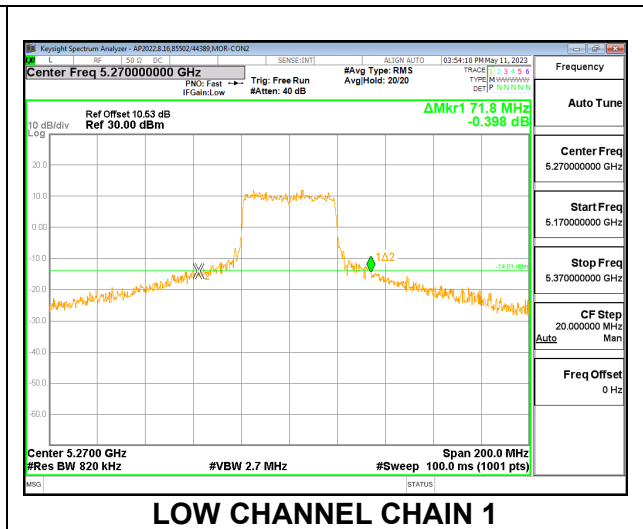

**LOW CHANNEL**

**MID CHANNEL**

**HIGH CHANNEL**

9.2.14. 802.11ax HE40 MODE IN THE 5.3 GHz BAND

2TX CDD MODE – 484T

Channel	Frequency (MHz)	26 dB Bandwidth Chain 0 (MHz)	26 dB Bandwidth Chain 1 (MHz)
Low	5270	91.20	71.80
High	5310	50.60	54.50

LOW CHANNEL

HIGH CHANNEL

**9.2.15. 802.11ax HE80 MODE IN THE 5.3 GHz BAND**

**2TX CDD MODE – 996T**

Channel	Frequency (MHz)	26 dB Bandwidth Chain 0 (MHz)	26 dB Bandwidth Chain 1 (MHz)
Mid	5290	182.30	196.80