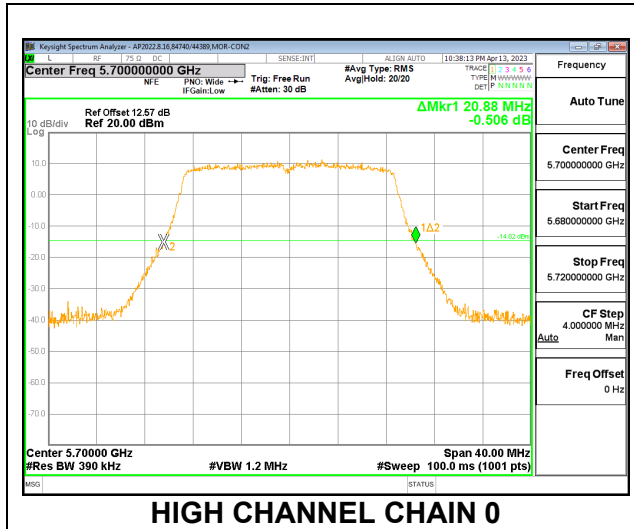

**LOW CHANNEL**

**MID CHANNEL**

**HIGH CHANNEL**

**CHANNEL 144**

**9.2.18. 802.11n HT20 MODE IN THE 5.6 GHz BAND**

**2TX CDD MODE**

Channel	Frequency (MHz)	26 dB Bandwidth	
		Chain 0 (MHz)	Chain 1 (MHz)
Low	5500	20.92	20.80
Mid	5580	20.92	20.72
High	5700	20.88	20.68
144	5720	15.56	15.48

**LOW CHANNEL**

**MID CHANNEL**

**HIGH CHANNEL**

**CHANNEL 144**

**9.2.19. 802.11n HT40 MODE IN THE 5.6 GHz BAND**

**2TX CDD MODE**

Channel	Frequency (MHz)	26 dB Bandwidth	
		Chain 0 (MHz)	Chain 1 (MHz)
Low	5510	40.64	40.72
Mid	5550	40.80	40.72
High	5670	40.80	40.48
142	5710	35.40	35.48