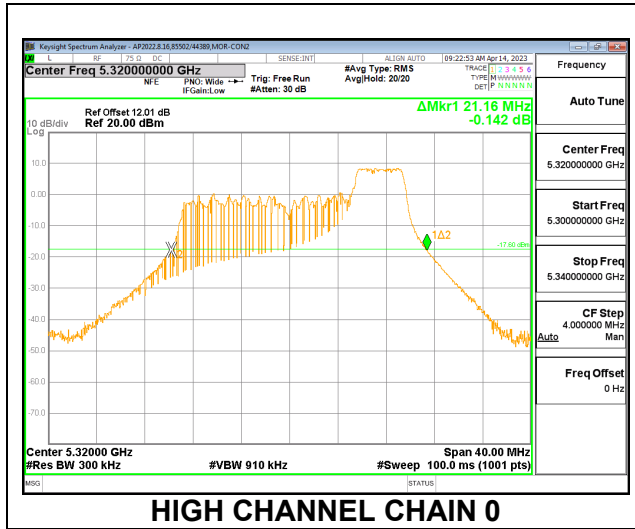

**HIGH CHANNEL**

**2TX CDD MODE – 52T**

Channel	Frequency (MHz)	26 dB Bandwidth Chain 0 (MHz)	26 dB Bandwidth Chain 1 (MHz)
Low	5260	21.76	20.68
Mid	5300	19.88	19.04
High	5320	21.16	20.40

**LOW CHANNEL**

**MID CHANNEL**

**HIGH CHANNEL**

**2TX CDD MODE – 106T**

Channel	Frequency (MHz)	26 dB Bandwidth Chain 0 (MHz)	26 dB Bandwidth Chain 1 (MHz)
Low	5260	22.84	22.32
Mid	5300	23.12	22.24
High	5320	22.24	21.68