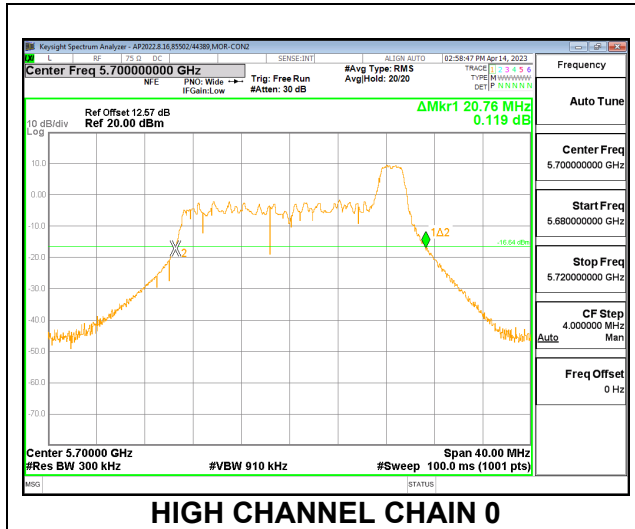

HIGH CHANNEL