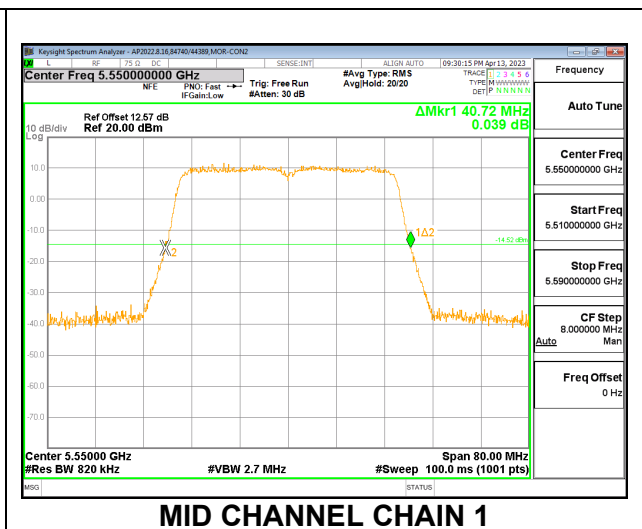

**LOW CHANNEL**

**MID CHANNEL**

**HIGH CHANNEL**

**CHANNEL 144**

**9.2.19. 802.11n HT40 MODE IN THE 5.6 GHz BAND**

**2TX CDD MODE**

Channel	Frequency (MHz)	26 dB Bandwidth	
		Chain 0 (MHz)	Chain 1 (MHz)
Low	5510	40.64	40.72
Mid	5550	40.80	40.72
High	5670	40.80	40.48
142	5710	35.40	35.48

**LOW CHANNEL**

**MID CHANNEL**

**HIGH CHANNEL**

**CHANNEL 142**