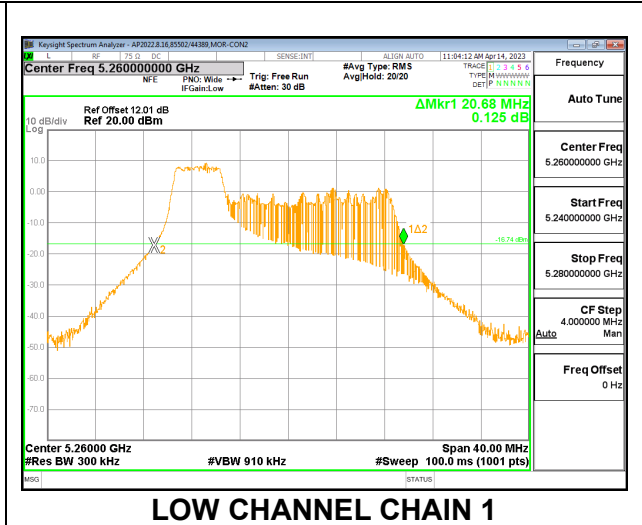

**HIGH CHANNEL**

**2TX CDD MODE – 52T**

Channel	Frequency (MHz)	26 dB Bandwidth Chain 0 (MHz)	26 dB Bandwidth Chain 1 (MHz)
Low	5260	21.76	20.68
Mid	5300	19.88	19.04
High	5320	21.16	20.40

**LOW CHANNEL**

**MID CHANNEL**

**HIGH CHANNEL**

**2TX CDD MODE – 106T**

Channel	Frequency (MHz)	26 dB Bandwidth Chain 0 (MHz)	26 dB Bandwidth Chain 1 (MHz)
Low	5260	22.84	22.32
Mid	5300	23.12	22.24
High	5320	22.24	21.68