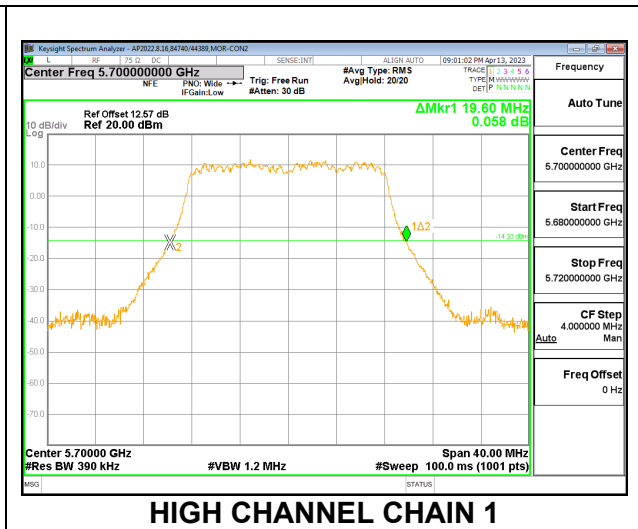

**MID CHANNEL**

**9.2.16. 802.11ax HE160 MODE IN THE 5.2 AND 5.3 GHz BAND**

**2TX CDD MODE – 2x996T**

Channel	Frequency (MHz)	26 dB Bandwidth Antenna 1 (MHz)	26 dB Bandwidth Antenna 2 (MHz)
Mid	5250	168.32	168.32

**MID CHANNEL**

**9.2.17. 802.11a MODE IN THE 5.6 GHz BAND**

**2TX CDD MODE**

Channel	Frequency (MHz)	26 dB Bandwidth	
		Chain 0 (MHz)	Chain 1 (MHz)
Low	5500	19.84	19.60
Mid	5580	19.60	19.68
High	5700	19.88	19.60
144	5720	15.12	14.84

**LOW CHANNEL**

**MID CHANNEL**

**HIGH CHANNEL**

**CHANNEL 144**

**9.2.18. 802.11n HT20 MODE IN THE 5.6 GHz BAND**

**2TX CDD MODE**

Channel	Frequency (MHz)	26 dB Bandwidth	
		Chain 0 (MHz)	Chain 1 (MHz)
Low	5500	20.92	20.80
Mid	5580	20.92	20.72
High	5700	20.88	20.68
144	5720	15.56	15.48