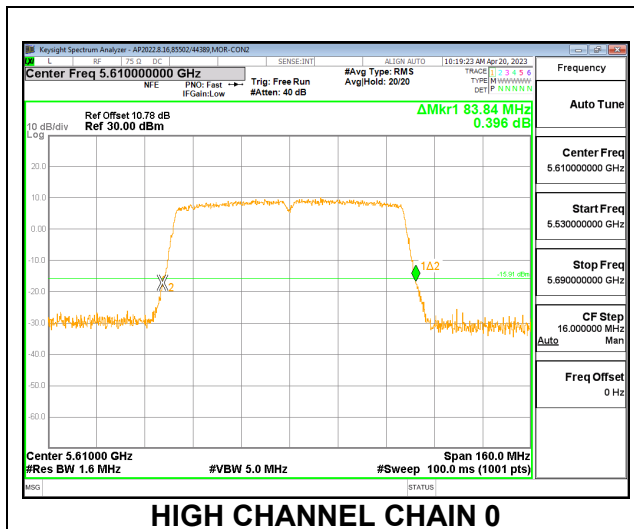

HIGH CHANNEL