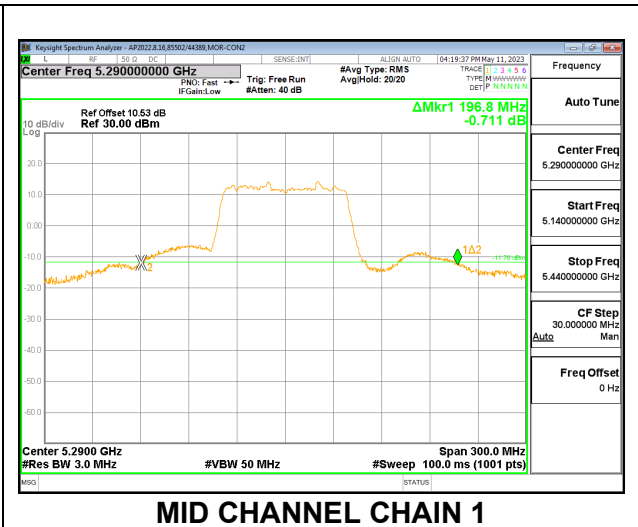

**LOW CHANNEL**

**MID CHANNEL**

**HIGH CHANNEL**

9.2.14. 802.11ax HE40 MODE IN THE 5.3 GHz BAND

2TX CDD MODE – 484T

Channel	Frequency (MHz)	26 dB Bandwidth Chain 0 (MHz)	26 dB Bandwidth Chain 1 (MHz)
Low	5270	91.20	71.80
High	5310	50.60	54.50

LOW CHANNEL

HIGH CHANNEL

**9.2.15. 802.11ax HE80 MODE IN THE 5.3 GHz BAND**

**2TX CDD MODE – 996T**

Channel	Frequency (MHz)	26 dB Bandwidth Chain 0 (MHz)	26 dB Bandwidth Chain 1 (MHz)
Mid	5290	182.30	196.80

**MID CHANNEL**

**9.2.16. 802.11ax HE160 MODE IN THE 5.2 AND 5.3 GHz BAND**

**2TX CDD MODE – 2x996T**

Channel	Frequency (MHz)	26 dB Bandwidth Antenna 1 (MHz)	26 dB Bandwidth Antenna 2 (MHz)
Mid	5250	168.32	168.32