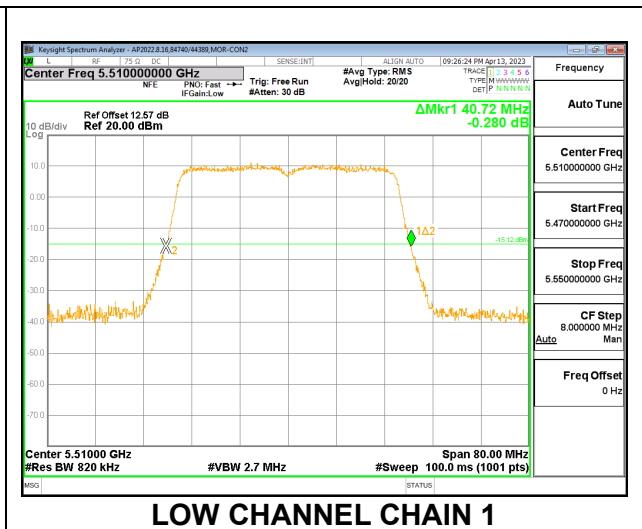

**LOW CHANNEL**

**MID CHANNEL**

**HIGH CHANNEL**

**CHANNEL 144**

**9.2.19. 802.11n HT40 MODE IN THE 5.6 GHz BAND**

**2TX CDD MODE**

Channel	Frequency (MHz)	26 dB Bandwidth	
		Chain 0 (MHz)	Chain 1 (MHz)
Low	5510	40.64	40.72
Mid	5550	40.80	40.72
High	5670	40.80	40.48
142	5710	35.40	35.48

**LOW CHANNEL**

**MID CHANNEL**

**HIGH CHANNEL**

**CHANNEL 142**