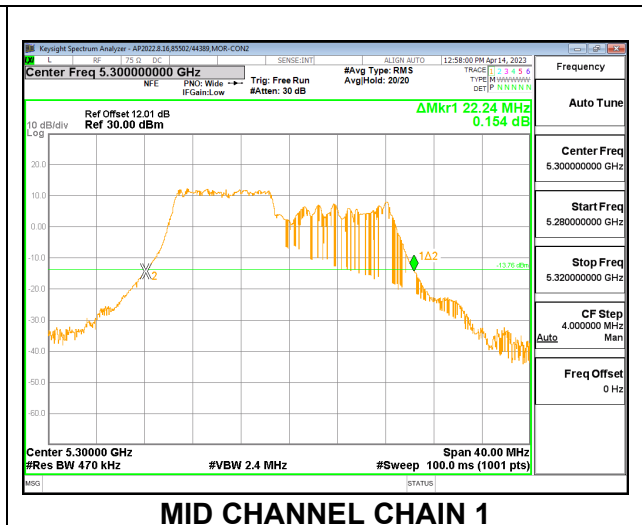

**HIGH CHANNEL**

**2TX CDD MODE – 52T**

Channel	Frequency (MHz)	26 dB Bandwidth Chain 0 (MHz)	26 dB Bandwidth Chain 1 (MHz)
Low	5260	21.76	20.68
Mid	5300	19.88	19.04
High	5320	21.16	20.40

**LOW CHANNEL**

**MID CHANNEL**

**HIGH CHANNEL**

**2TX CDD MODE – 106T**

Channel	Frequency (MHz)	26 dB Bandwidth Chain 0 (MHz)	26 dB Bandwidth Chain 1 (MHz)
Low	5260	22.84	22.32
Mid	5300	23.12	22.24
High	5320	22.24	21.68

**LOW CHANNEL**

**MID CHANNEL**

**HIGH CHANNEL**

**2TX CDD MODE – 242T**

Channel	Frequency (MHz)	26 dB Bandwidth Chain 0 (MHz)	26 dB Bandwidth Chain 1 (MHz)
Low	5260	35.76	26.12
Mid	5300	27.84	24.36
High	5320	27.96	22.76

**LOW CHANNEL**

**MID CHANNEL**

**HIGH CHANNEL**

9.2.14. 802.11ax HE40 MODE IN THE 5.3 GHz BAND

2TX CDD MODE – 484T

Channel	Frequency (MHz)	26 dB Bandwidth Chain 0 (MHz)	26 dB Bandwidth Chain 1 (MHz)
Low	5270	91.20	71.80
High	5310	50.60	54.50