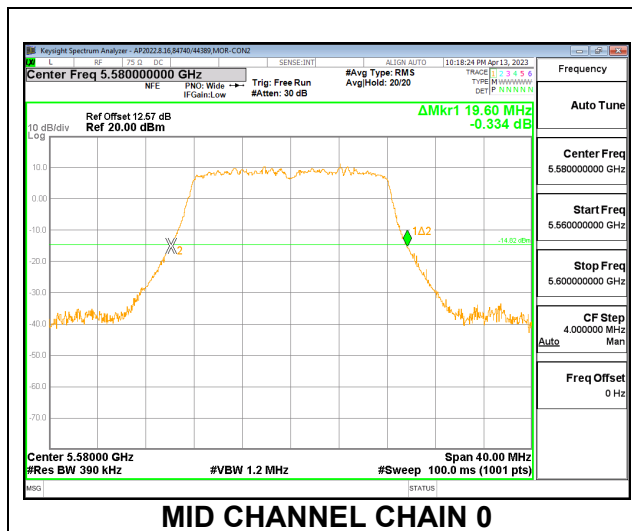

**MID CHANNEL**

**9.2.16. 802.11ax HE160 MODE IN THE 5.2 AND 5.3 GHz BAND**

**2TX CDD MODE – 2x996T**

Channel	Frequency (MHz)	26 dB Bandwidth Antenna 1 (MHz)	26 dB Bandwidth Antenna 2 (MHz)
Mid	5250	168.32	168.32

**MID CHANNEL**

**9.2.17. 802.11a MODE IN THE 5.6 GHz BAND**

**2TX CDD MODE**

Channel	Frequency (MHz)	26 dB Bandwidth	
		Chain 0 (MHz)	Chain 1 (MHz)
Low	5500	19.84	19.60
Mid	5580	19.60	19.68
High	5700	19.88	19.60
144	5720	15.12	14.84

**LOW CHANNEL**

**MID CHANNEL**

**HIGH CHANNEL**

**CHANNEL 144**

**9.2.18. 802.11n HT20 MODE IN THE 5.6 GHz BAND**

**2TX CDD MODE**

Channel	Frequency (MHz)	26 dB Bandwidth	
		Chain 0 (MHz)	Chain 1 (MHz)
Low	5500	20.92	20.80
Mid	5580	20.92	20.72
High	5700	20.88	20.68
144	5720	15.56	15.48