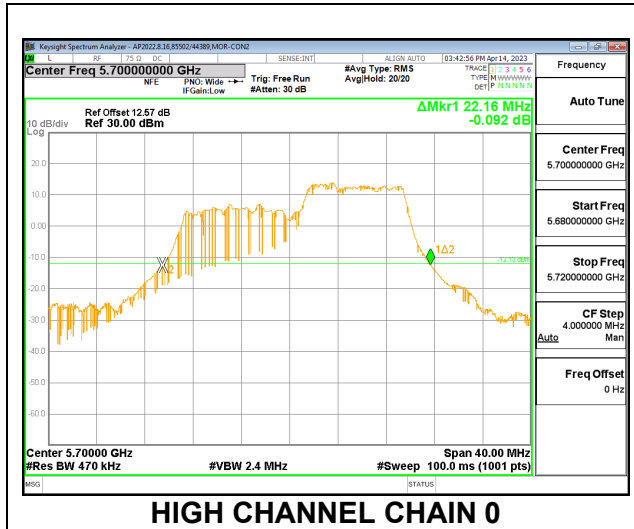

**LOW CHANNEL**

**LOW CHANNEL CHAIN 0**

**LOW CHANNEL CHAIN 1**

**MID CHANNEL**

**MID CHANNEL CHAIN 0**

**MID CHANNEL CHAIN 1**

**HIGH CHANNEL**

**CHANNEL 144**

**2TX CDD MODE – 106T**

Channel	Frequency (MHz)	26 dB Bandwidth	
		Chain 0 (MHz)	Chain 1 (MHz)
Low	5500	22.88	21.72
Mid	5580	22.80	22.40
High	5700	22.16	21.64
144	5720	17.24	16.80

**LOW CHANNEL**

**MID CHANNEL**

### HIGH CHANNEL