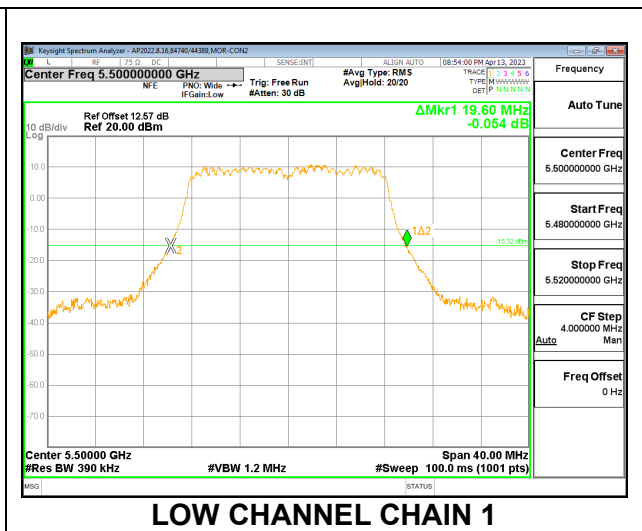

**MID CHANNEL**

**9.2.16. 802.11ax HE160 MODE IN THE 5.2 AND 5.3 GHz BAND**

**2TX CDD MODE – 2x996T**

Channel	Frequency (MHz)	26 dB Bandwidth Antenna 1 (MHz)	26 dB Bandwidth Antenna 2 (MHz)
Mid	5250	168.32	168.32

**MID CHANNEL**

**9.2.17. 802.11a MODE IN THE 5.6 GHz BAND**

**2TX CDD MODE**

Channel	Frequency (MHz)	26 dB Bandwidth	
		Chain 0 (MHz)	Chain 1 (MHz)
Low	5500	19.84	19.60
Mid	5580	19.60	19.68
High	5700	19.88	19.60
144	5720	15.12	14.84

**LOW CHANNEL**

**MID CHANNEL**

**HIGH CHANNEL**

**CHANNEL 144**

**9.2.18. 802.11n HT20 MODE IN THE 5.6 GHz BAND**

**2TX CDD MODE**

Channel	Frequency (MHz)	26 dB Bandwidth	
		Chain 0 (MHz)	Chain 1 (MHz)
Low	5500	20.92	20.80
Mid	5580	20.92	20.72
High	5700	20.88	20.68
144	5720	15.56	15.48