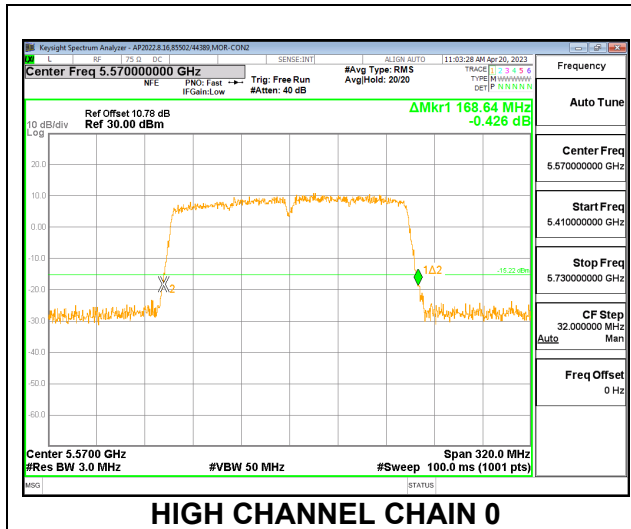

9.2.1. 802.11ac VHT160 MODE IN THE 5.6 GHz BAND

2TX CDD MODE

Channel	Frequency (MHz)	26 dB Bandwidth Antenna 1 (MHz)	26 dB Bandwidth Antenna 2 (MHz)
High	5570	168.64	166.72

MID CHANNEL