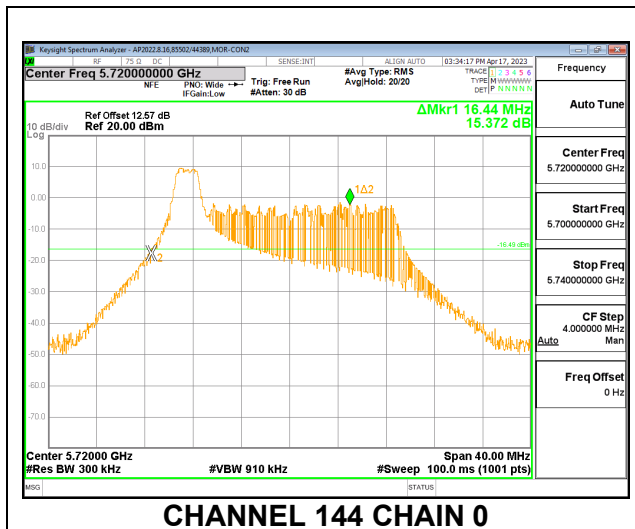

CHANNEL 144