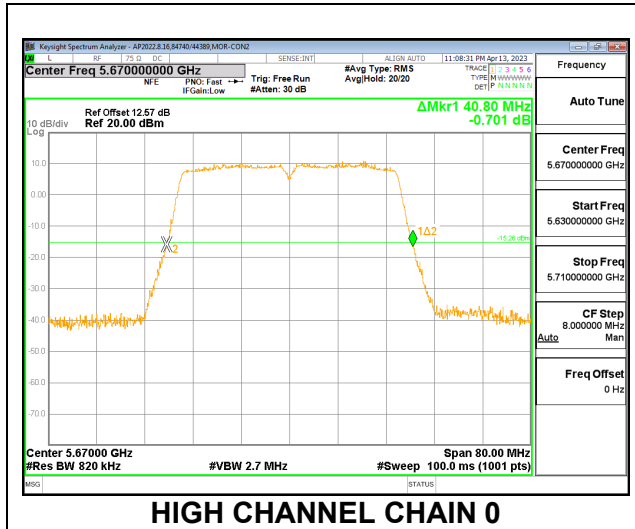

**LOW CHANNEL**

**MID CHANNEL**

**HIGH CHANNEL**

**CHANNEL 144**

**9.2.19. 802.11n HT40 MODE IN THE 5.6 GHz BAND**

**2TX CDD MODE**

Channel	Frequency (MHz)	26 dB Bandwidth	
		Chain 0 (MHz)	Chain 1 (MHz)
Low	5510	40.64	40.72
Mid	5550	40.80	40.72
High	5670	40.80	40.48
142	5710	35.40	35.48

**LOW CHANNEL**

**MID CHANNEL**

**HIGH CHANNEL**

**CHANNEL 142**