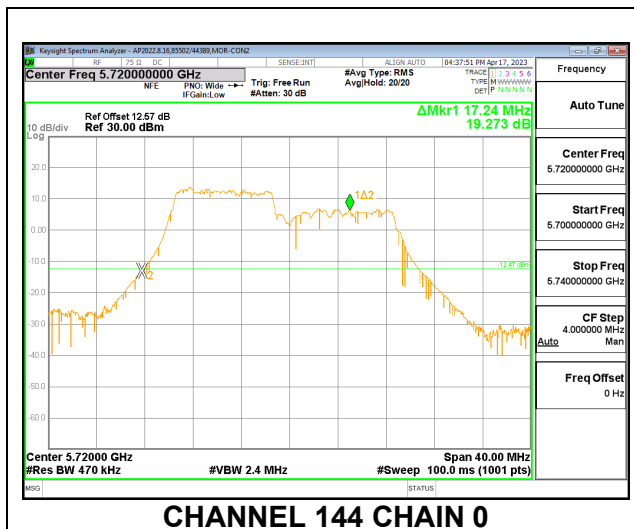

CHANNEL 144