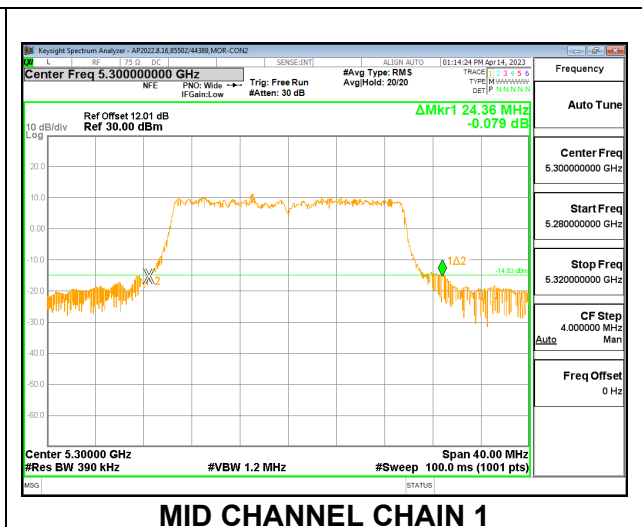

**MID CHANNEL**

**HIGH CHANNEL**

**2TX CDD MODE – 106T**

Channel	Frequency (MHz)	26 dB Bandwidth Chain 0 (MHz)	26 dB Bandwidth Chain 1 (MHz)
Low	5260	22.84	22.32
Mid	5300	23.12	22.24
High	5320	22.24	21.68

**LOW CHANNEL**

**MID CHANNEL**

**HIGH CHANNEL**

**2TX CDD MODE – 242T**

Channel	Frequency (MHz)	26 dB Bandwidth Chain 0 (MHz)	26 dB Bandwidth Chain 1 (MHz)
Low	5260	35.76	26.12
Mid	5300	27.84	24.36
High	5320	27.96	22.76

**LOW CHANNEL**

**MID CHANNEL**

**HIGH CHANNEL**

9.2.14. 802.11ax HE40 MODE IN THE 5.3 GHz BAND

2TX CDD MODE – 484T

Channel	Frequency (MHz)	26 dB Bandwidth Chain 0 (MHz)	26 dB Bandwidth Chain 1 (MHz)
Low	5270	91.20	71.80
High	5310	50.60	54.50

LOW CHANNEL

HIGH CHANNEL

**9.2.15. 802.11ax HE80 MODE IN THE 5.3 GHz BAND**

**2TX CDD MODE – 996T**

Channel	Frequency (MHz)	26 dB Bandwidth Chain 0 (MHz)	26 dB Bandwidth Chain 1 (MHz)
Mid	5290	182.30	196.80