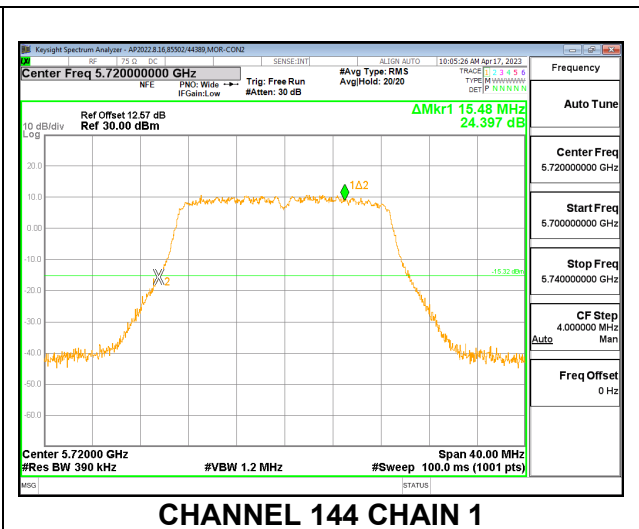

**LOW CHANNEL**

**MID CHANNEL**

**HIGH CHANNEL**

**CHANNEL 144**

**9.2.19. 802.11n HT40 MODE IN THE 5.6 GHz BAND**

**2TX CDD MODE**

Channel	Frequency (MHz)	26 dB Bandwidth	
		Chain 0 (MHz)	Chain 1 (MHz)
Low	5510	40.64	40.72
Mid	5550	40.80	40.72
High	5670	40.80	40.48
142	5710	35.40	35.48

**LOW CHANNEL**

**MID CHANNEL**

**HIGH CHANNEL**

**CHANNEL 142**