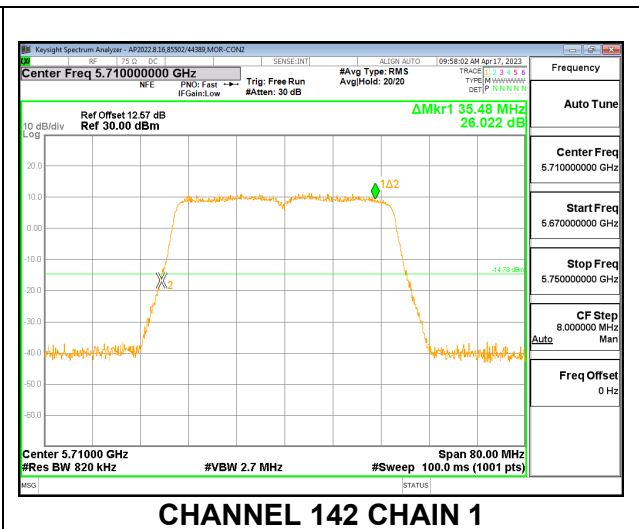

**LOW CHANNEL**

**MID CHANNEL**

**HIGH CHANNEL**

**CHANNEL 142**

### 9.2.20. 802.11ac VHT80 MODE IN THE 5.6 GHz BAND