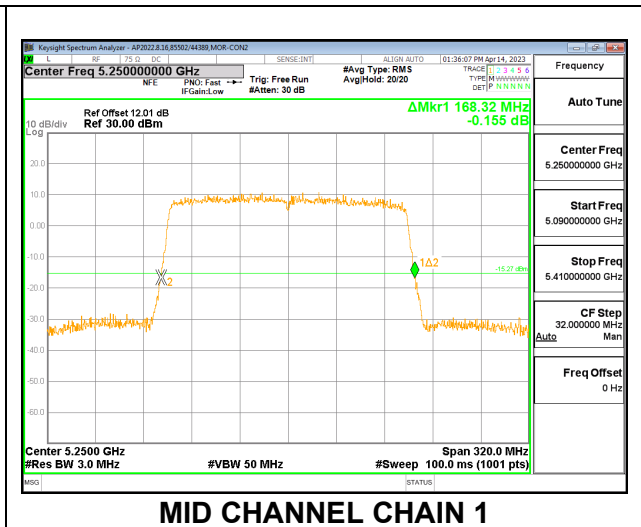

LOW CHANNEL

HIGH CHANNEL

**9.2.15. 802.11ax HE80 MODE IN THE 5.3 GHz BAND**

**2TX CDD MODE – 996T**

Channel	Frequency (MHz)	26 dB Bandwidth Chain 0 (MHz)	26 dB Bandwidth Chain 1 (MHz)
Mid	5290	182.30	196.80

**MID CHANNEL**

**9.2.16. 802.11ax HE160 MODE IN THE 5.2 AND 5.3 GHz BAND**

**2TX CDD MODE – 2x996T**

Channel	Frequency (MHz)	26 dB Bandwidth Antenna 1 (MHz)	26 dB Bandwidth Antenna 2 (MHz)
Mid	5250	168.32	168.32

**MID CHANNEL**

**9.2.17. 802.11a MODE IN THE 5.6 GHz BAND**

**2TX CDD MODE**

Channel	Frequency (MHz)	26 dB Bandwidth	
		Chain 0 (MHz)	Chain 1 (MHz)
Low	5500	19.84	19.60
Mid	5580	19.60	19.68
High	5700	19.88	19.60
144	5720	15.12	14.84