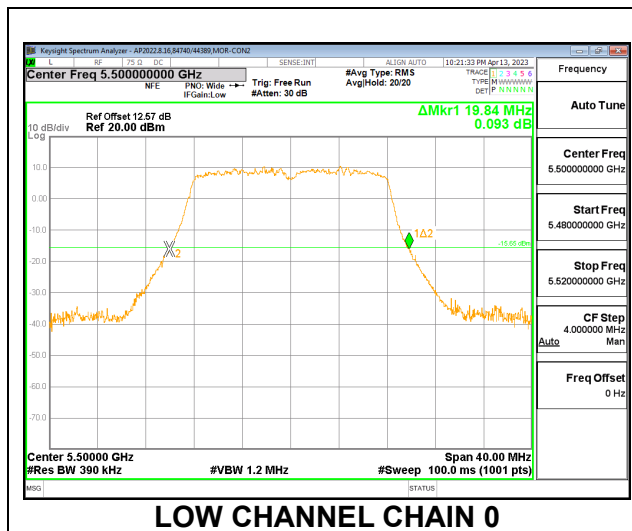

**MID CHANNEL**

**9.2.16. 802.11ax HE160 MODE IN THE 5.2 AND 5.3 GHz BAND**

**2TX CDD MODE – 2x996T**

Channel	Frequency (MHz)	26 dB Bandwidth Antenna 1 (MHz)	26 dB Bandwidth Antenna 2 (MHz)
Mid	5250	168.32	168.32

**MID CHANNEL**

**9.2.17. 802.11a MODE IN THE 5.6 GHz BAND**

**2TX CDD MODE**

Channel	Frequency (MHz)	26 dB Bandwidth	
		Chain 0 (MHz)	Chain 1 (MHz)
Low	5500	19.84	19.60
Mid	5580	19.60	19.68
High	5700	19.88	19.60
144	5720	15.12	14.84

**LOW CHANNEL**

**MID CHANNEL**

**HIGH CHANNEL**

**CHANNEL 144**

**9.2.18. 802.11n HT20 MODE IN THE 5.6 GHz BAND**

**2TX CDD MODE**

Channel	Frequency (MHz)	26 dB Bandwidth	
		Chain 0 (MHz)	Chain 1 (MHz)
Low	5500	20.92	20.80
Mid	5580	20.92	20.72
High	5700	20.88	20.68
144	5720	15.56	15.48