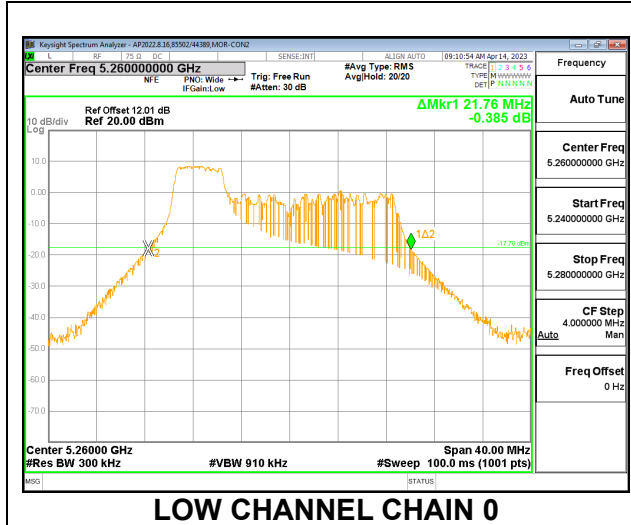

**HIGH CHANNEL**

**2TX CDD MODE – 52T**

Channel	Frequency (MHz)	26 dB Bandwidth Chain 0 (MHz)	26 dB Bandwidth Chain 1 (MHz)
Low	5260	21.76	20.68
Mid	5300	19.88	19.04
High	5320	21.16	20.40

**LOW CHANNEL**

**MID CHANNEL**

**HIGH CHANNEL**

**2TX CDD MODE – 106T**

Channel	Frequency (MHz)	26 dB Bandwidth Chain 0 (MHz)	26 dB Bandwidth Chain 1 (MHz)
Low	5260	22.84	22.32
Mid	5300	23.12	22.24
High	5320	22.24	21.68