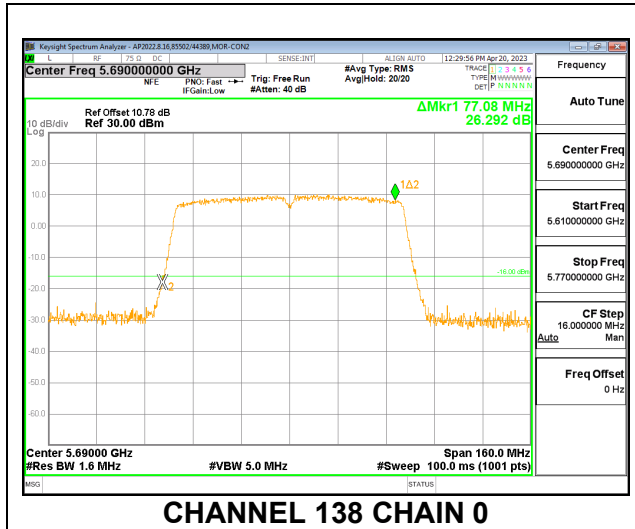

CHANNEL 138