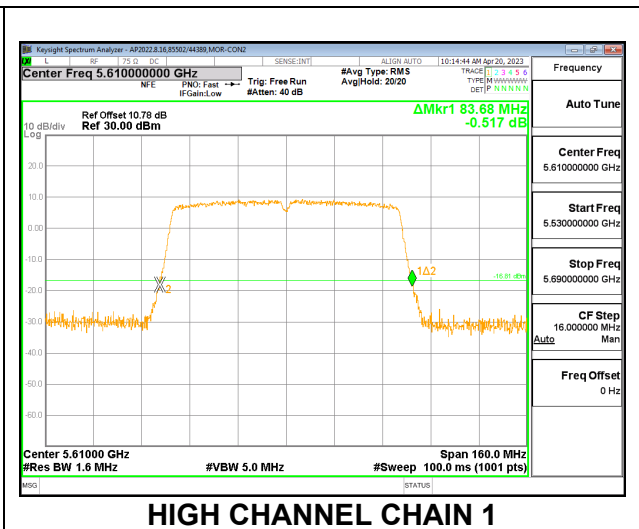

HIGH CHANNEL