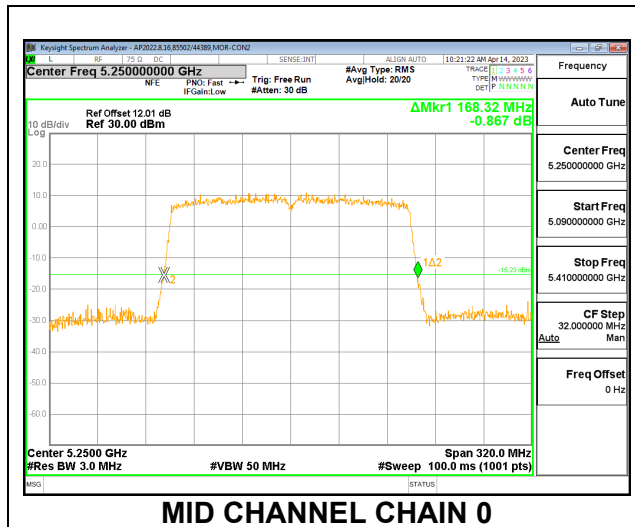

LOW CHANNEL

HIGH CHANNEL

**9.2.15. 802.11ax HE80 MODE IN THE 5.3 GHz BAND**

**2TX CDD MODE – 996T**

Channel	Frequency (MHz)	26 dB Bandwidth Chain 0 (MHz)	26 dB Bandwidth Chain 1 (MHz)
Mid	5290	182.30	196.80

**MID CHANNEL**

**9.2.16. 802.11ax HE160 MODE IN THE 5.2 AND 5.3 GHz BAND**

**2TX CDD MODE – 2x996T**

Channel	Frequency (MHz)	26 dB Bandwidth Antenna 1 (MHz)	26 dB Bandwidth Antenna 2 (MHz)
Mid	5250	168.32	168.32

**MID CHANNEL**

**9.2.17. 802.11a MODE IN THE 5.6 GHz BAND**

**2TX CDD MODE**

Channel	Frequency (MHz)	26 dB Bandwidth	
		Chain 0 (MHz)	Chain 1 (MHz)
Low	5500	19.84	19.60
Mid	5580	19.60	19.68
High	5700	19.88	19.60
144	5720	15.12	14.84