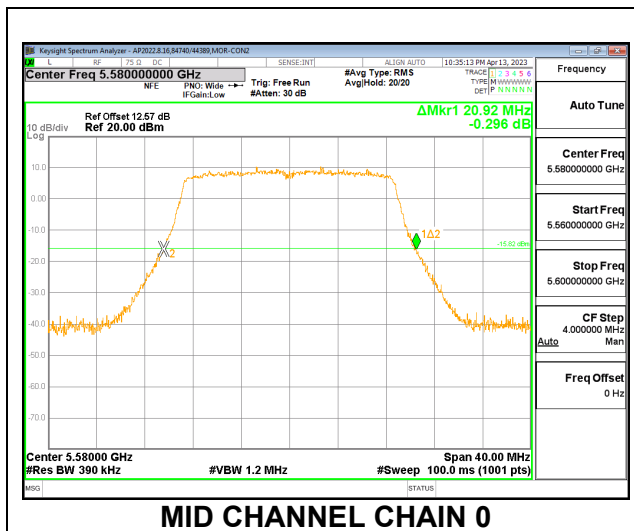

**MID CHANNEL**

**9.2.17. 802.11a MODE IN THE 5.6 GHz BAND**

**2TX CDD MODE**

Channel	Frequency (MHz)	26 dB Bandwidth	
		Chain 0 (MHz)	Chain 1 (MHz)
Low	5500	19.84	19.60
Mid	5580	19.60	19.68
High	5700	19.88	19.60
144	5720	15.12	14.84

**LOW CHANNEL**

**MID CHANNEL**

**HIGH CHANNEL**

**CHANNEL 144**

**9.2.18. 802.11n HT20 MODE IN THE 5.6 GHz BAND**

**2TX CDD MODE**

Channel	Frequency (MHz)	26 dB Bandwidth	
		Chain 0 (MHz)	Chain 1 (MHz)
Low	5500	20.92	20.80
Mid	5580	20.92	20.72
High	5700	20.88	20.68
144	5720	15.56	15.48

**LOW CHANNEL**

**MID CHANNEL**

**HIGH CHANNEL**

**CHANNEL 144**

**9.2.19. 802.11n HT40 MODE IN THE 5.6 GHz BAND**

**2TX CDD MODE**

Channel	Frequency (MHz)	26 dB Bandwidth	
		Chain 0 (MHz)	Chain 1 (MHz)
Low	5510	40.64	40.72
Mid	5550	40.80	40.72
High	5670	40.80	40.48
142	5710	35.40	35.48