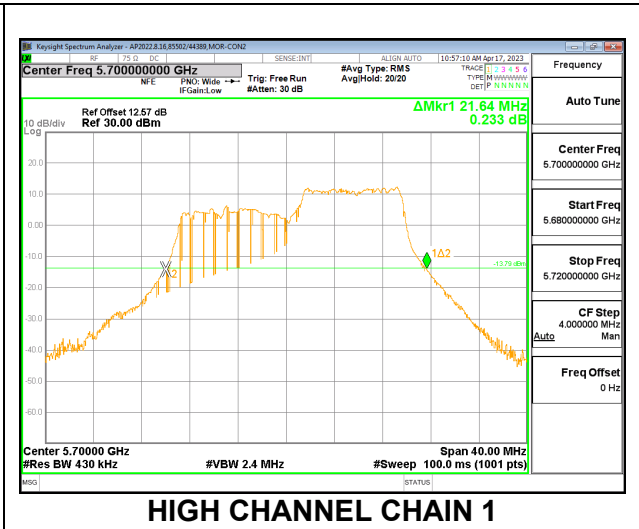

**LOW CHANNEL**

**LOW CHANNEL CHAIN 0**

**LOW CHANNEL CHAIN 1**

**MID CHANNEL**

**MID CHANNEL CHAIN 0**

**MID CHANNEL CHAIN 1**

**HIGH CHANNEL**

**CHANNEL 144**

**2TX CDD MODE – 106T**

Channel	Frequency (MHz)	26 dB Bandwidth	
		Chain 0 (MHz)	Chain 1 (MHz)
Low	5500	22.88	21.72
Mid	5580	22.80	22.40
High	5700	22.16	21.64
144	5720	17.24	16.80

**LOW CHANNEL**

**MID CHANNEL**

### HIGH CHANNEL