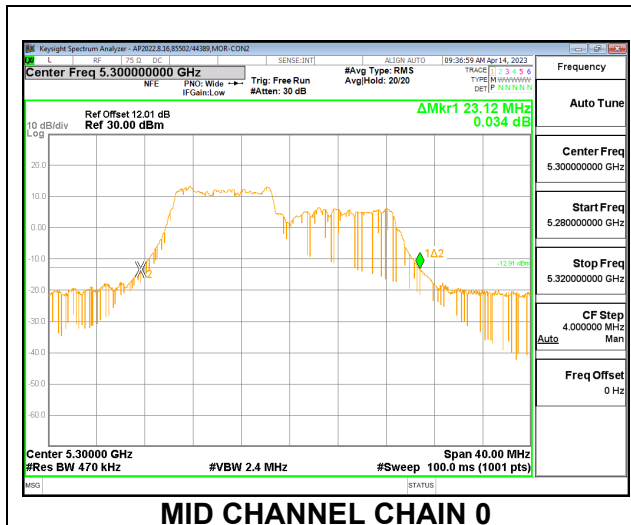

**HIGH CHANNEL**

**2TX CDD MODE – 52T**

Channel	Frequency (MHz)	26 dB Bandwidth Chain 0 (MHz)	26 dB Bandwidth Chain 1 (MHz)
Low	5260	21.76	20.68
Mid	5300	19.88	19.04
High	5320	21.16	20.40

**LOW CHANNEL**

**MID CHANNEL**

**HIGH CHANNEL**

**2TX CDD MODE – 106T**

Channel	Frequency (MHz)	26 dB Bandwidth Chain 0 (MHz)	26 dB Bandwidth Chain 1 (MHz)
Low	5260	22.84	22.32
Mid	5300	23.12	22.24
High	5320	22.24	21.68

**LOW CHANNEL**

**MID CHANNEL**

**HIGH CHANNEL**

**2TX CDD MODE – 242T**

Channel	Frequency (MHz)	26 dB Bandwidth Chain 0 (MHz)	26 dB Bandwidth Chain 1 (MHz)
Low	5260	35.76	26.12
Mid	5300	27.84	24.36
High	5320	27.96	22.76

**LOW CHANNEL**

**MID CHANNEL**

**HIGH CHANNEL**

9.2.14. 802.11ax HE40 MODE IN THE 5.3 GHz BAND

2TX CDD MODE – 484T

Channel	Frequency (MHz)	26 dB Bandwidth Chain 0 (MHz)	26 dB Bandwidth Chain 1 (MHz)
Low	5270	91.20	71.80
High	5310	50.60	54.50