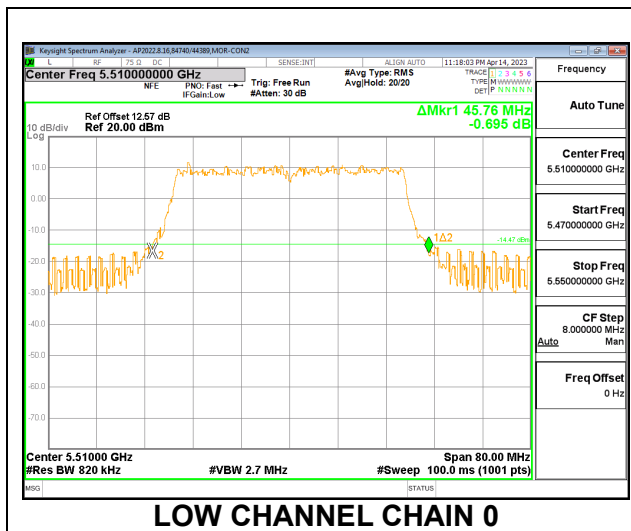

9.2.3. 802.11ax HE40 MODE IN THE 5.6 GHz BAND

2TX CDD MODE – 484T

Channel	Frequency (MHz)	26 dB Bandwidth Chain 0 (MHz)	26 dB Bandwidth Chain 1 (MHz)
Low	5510	45.76	46.48
Mid	5550	46.88	46.48
High	5670	45.92	46.48
142	5710	38.28	38.52

LOW CHANNEL