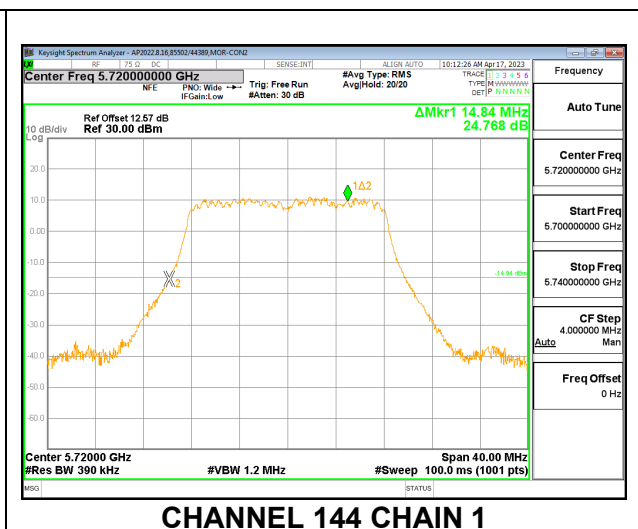

**LOW CHANNEL**

**MID CHANNEL**

**HIGH CHANNEL**

**CHANNEL 144**

**9.2.18. 802.11n HT20 MODE IN THE 5.6 GHz BAND**

**2TX CDD MODE**

Channel	Frequency (MHz)	26 dB Bandwidth	
		Chain 0 (MHz)	Chain 1 (MHz)
Low	5500	20.92	20.80
Mid	5580	20.92	20.72
High	5700	20.88	20.68
144	5720	15.56	15.48

**LOW CHANNEL**

**MID CHANNEL**

**HIGH CHANNEL**

**CHANNEL 144**

**9.2.19. 802.11n HT40 MODE IN THE 5.6 GHz BAND**

**2TX CDD MODE**

Channel	Frequency (MHz)	26 dB Bandwidth	
		Chain 0 (MHz)	Chain 1 (MHz)
Low	5510	40.64	40.72
Mid	5550	40.80	40.72
High	5670	40.80	40.48
142	5710	35.40	35.48