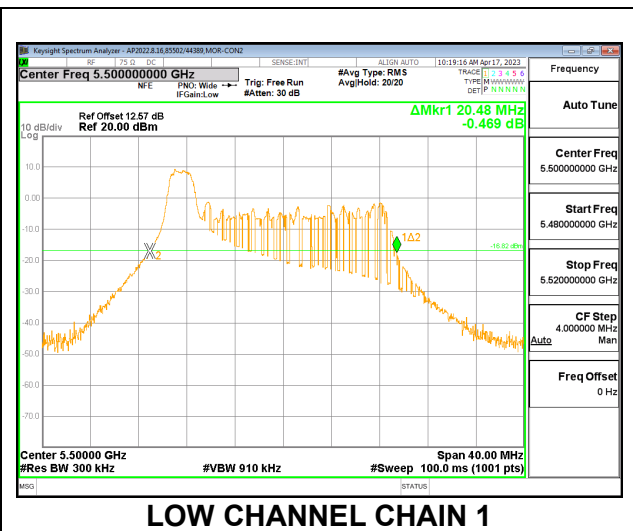

9.2.2. 802.11ax HE20 MODE IN THE 5.6 GHz BAND

2TX CDD MODE – 26T

Channel	Frequency (MHz)	26 dB Bandwidth Chain 0 (MHz)	26 dB Bandwidth Chain 1 (MHz)
Low	5500	21.16	20.48
Mid	5580	19.24	18.76
High	5700	20.76	20.20
144	5720	16.44	16.02

LOW CHANNEL