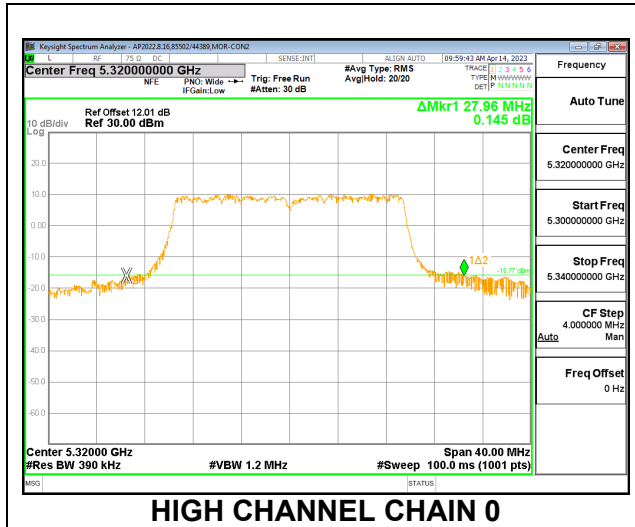

**MID CHANNEL**

**HIGH CHANNEL**

**2TX CDD MODE – 106T**

Channel	Frequency (MHz)	26 dB Bandwidth Chain 0 (MHz)	26 dB Bandwidth Chain 1 (MHz)
Low	5260	22.84	22.32
Mid	5300	23.12	22.24
High	5320	22.24	21.68

**LOW CHANNEL**

**MID CHANNEL**

**HIGH CHANNEL**

**2TX CDD MODE – 242T**

Channel	Frequency (MHz)	26 dB Bandwidth Chain 0 (MHz)	26 dB Bandwidth Chain 1 (MHz)
Low	5260	35.76	26.12
Mid	5300	27.84	24.36
High	5320	27.96	22.76

**LOW CHANNEL**

**MID CHANNEL**

**HIGH CHANNEL**

9.2.14. 802.11ax HE40 MODE IN THE 5.3 GHz BAND

2TX CDD MODE – 484T

Channel	Frequency (MHz)	26 dB Bandwidth Chain 0 (MHz)	26 dB Bandwidth Chain 1 (MHz)
Low	5270	91.20	71.80
High	5310	50.60	54.50

LOW CHANNEL

HIGH CHANNEL

**9.2.15. 802.11ax HE80 MODE IN THE 5.3 GHz BAND**

**2TX CDD MODE – 996T**

Channel	Frequency (MHz)	26 dB Bandwidth Chain 0 (MHz)	26 dB Bandwidth Chain 1 (MHz)
Mid	5290	182.30	196.80