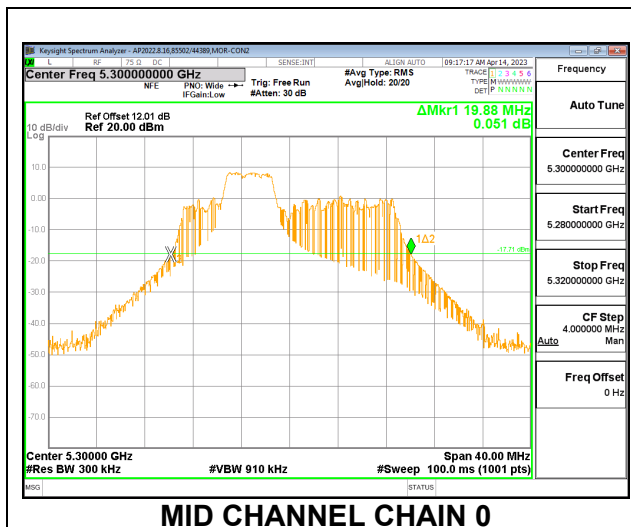

**HIGH CHANNEL**

**2TX CDD MODE – 52T**

Channel	Frequency (MHz)	26 dB Bandwidth Chain 0 (MHz)	26 dB Bandwidth Chain 1 (MHz)
Low	5260	21.76	20.68
Mid	5300	19.88	19.04
High	5320	21.16	20.40

**LOW CHANNEL**

**MID CHANNEL**

**HIGH CHANNEL**

**2TX CDD MODE – 106T**

Channel	Frequency (MHz)	26 dB Bandwidth Chain 0 (MHz)	26 dB Bandwidth Chain 1 (MHz)
Low	5260	22.84	22.32
Mid	5300	23.12	22.24
High	5320	22.24	21.68