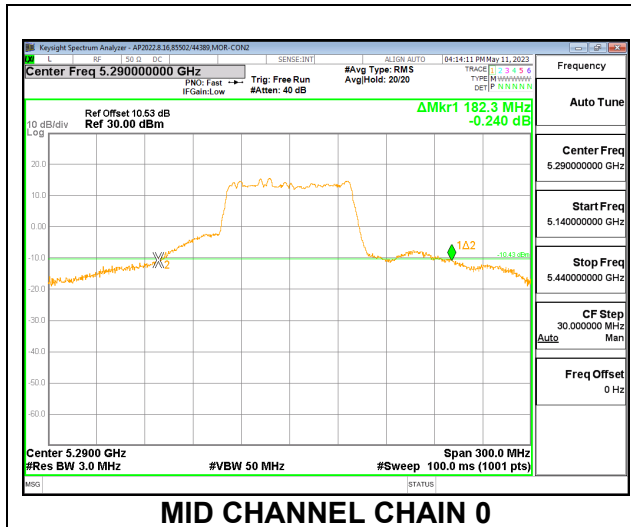

**LOW CHANNEL**

**MID CHANNEL**

**HIGH CHANNEL**

9.2.14. 802.11ax HE40 MODE IN THE 5.3 GHz BAND

2TX CDD MODE – 484T

Channel	Frequency (MHz)	26 dB Bandwidth Chain 0 (MHz)	26 dB Bandwidth Chain 1 (MHz)
Low	5270	91.20	71.80
High	5310	50.60	54.50

LOW CHANNEL

HIGH CHANNEL

**9.2.15. 802.11ax HE80 MODE IN THE 5.3 GHz BAND**

**2TX CDD MODE – 996T**

Channel	Frequency (MHz)	26 dB Bandwidth Chain 0 (MHz)	26 dB Bandwidth Chain 1 (MHz)
Mid	5290	182.30	196.80

**MID CHANNEL**

**9.2.16. 802.11ax HE160 MODE IN THE 5.2 AND 5.3 GHz BAND**

**2TX CDD MODE – 2x996T**

Channel	Frequency (MHz)	26 dB Bandwidth Antenna 1 (MHz)	26 dB Bandwidth Antenna 2 (MHz)
Mid	5250	168.32	168.32