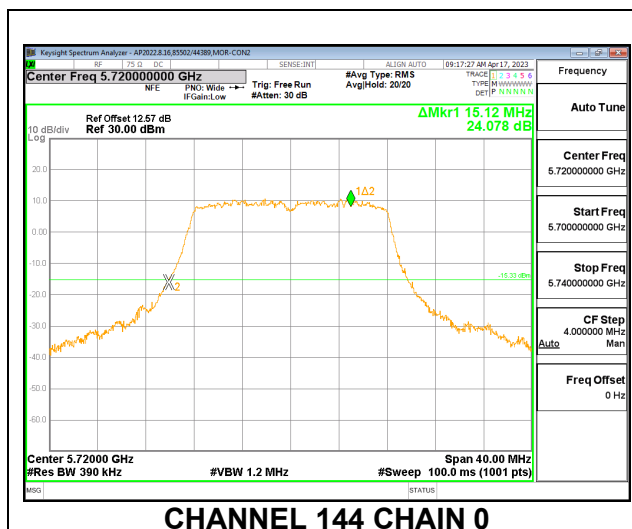

**MID CHANNEL**

**9.2.17. 802.11a MODE IN THE 5.6 GHz BAND**

**2TX CDD MODE**

Channel	Frequency (MHz)	26 dB Bandwidth	
		Chain 0 (MHz)	Chain 1 (MHz)
Low	5500	19.84	19.60
Mid	5580	19.60	19.68
High	5700	19.88	19.60
144	5720	15.12	14.84

**LOW CHANNEL**

**MID CHANNEL**

**HIGH CHANNEL**

**CHANNEL 144**

**9.2.18. 802.11n HT20 MODE IN THE 5.6 GHz BAND**

**2TX CDD MODE**

Channel	Frequency (MHz)	26 dB Bandwidth	
		Chain 0 (MHz)	Chain 1 (MHz)
Low	5500	20.92	20.80
Mid	5580	20.92	20.72
High	5700	20.88	20.68
144	5720	15.56	15.48

**LOW CHANNEL**

**MID CHANNEL**

**HIGH CHANNEL**

**CHANNEL 144**

**9.2.19. 802.11n HT40 MODE IN THE 5.6 GHz BAND**

**2TX CDD MODE**

Channel	Frequency (MHz)	26 dB Bandwidth	
		Chain 0 (MHz)	Chain 1 (MHz)
Low	5510	40.64	40.72
Mid	5550	40.80	40.72
High	5670	40.80	40.48
142	5710	35.40	35.48