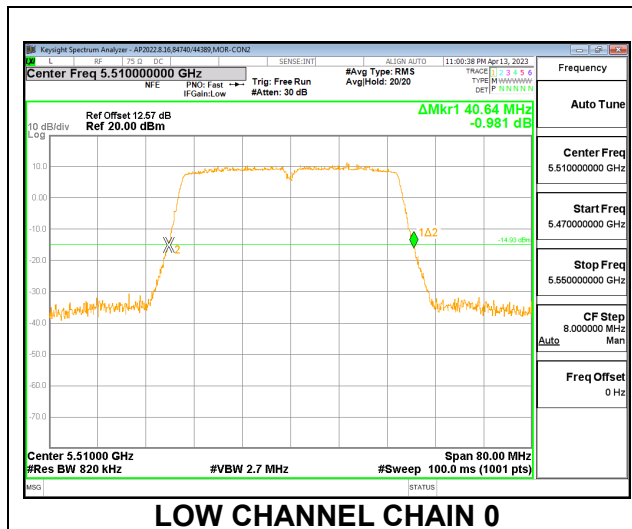

**LOW CHANNEL**

**MID CHANNEL**

**HIGH CHANNEL**

**CHANNEL 144**

**9.2.19. 802.11n HT40 MODE IN THE 5.6 GHz BAND**

**2TX CDD MODE**

Channel	Frequency (MHz)	26 dB Bandwidth	
		Chain 0 (MHz)	Chain 1 (MHz)
Low	5510	40.64	40.72
Mid	5550	40.80	40.72
High	5670	40.80	40.48
142	5710	35.40	35.48

**LOW CHANNEL**

**MID CHANNEL**

**HIGH CHANNEL**

**CHANNEL 142**