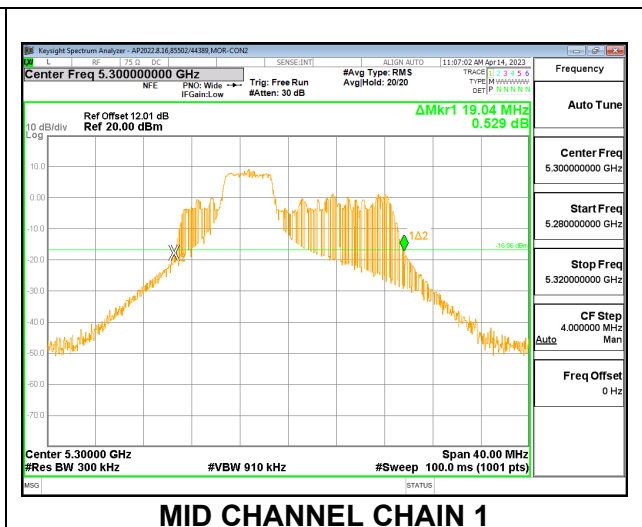

**HIGH CHANNEL**

**2TX CDD MODE – 52T**

Channel	Frequency (MHz)	26 dB Bandwidth Chain 0 (MHz)	26 dB Bandwidth Chain 1 (MHz)
Low	5260	21.76	20.68
Mid	5300	19.88	19.04
High	5320	21.16	20.40

**LOW CHANNEL**

**MID CHANNEL**

**HIGH CHANNEL**

**2TX CDD MODE – 106T**

Channel	Frequency (MHz)	26 dB Bandwidth Chain 0 (MHz)	26 dB Bandwidth Chain 1 (MHz)
Low	5260	22.84	22.32
Mid	5300	23.12	22.24
High	5320	22.24	21.68