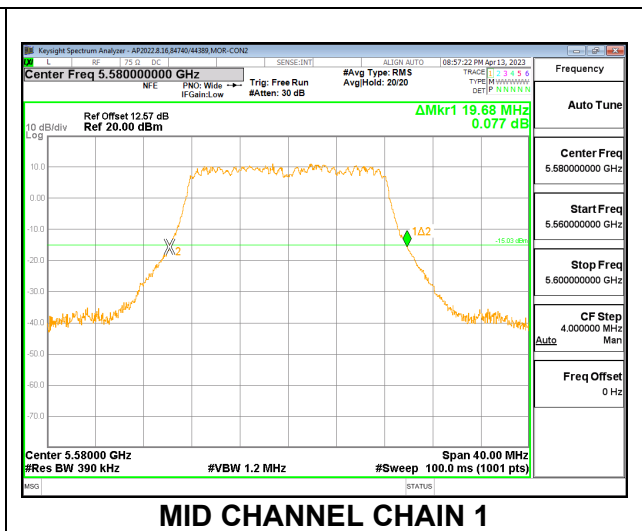

**MID CHANNEL**

**9.2.16. 802.11ax HE160 MODE IN THE 5.2 AND 5.3 GHz BAND**

**2TX CDD MODE – 2x996T**

Channel	Frequency (MHz)	26 dB Bandwidth Antenna 1 (MHz)	26 dB Bandwidth Antenna 2 (MHz)
Mid	5250	168.32	168.32

**MID CHANNEL**

**9.2.17. 802.11a MODE IN THE 5.6 GHz BAND**

**2TX CDD MODE**

Channel	Frequency (MHz)	26 dB Bandwidth	
		Chain 0 (MHz)	Chain 1 (MHz)
Low	5500	19.84	19.60
Mid	5580	19.60	19.68
High	5700	19.88	19.60
144	5720	15.12	14.84

**LOW CHANNEL**

**MID CHANNEL**

**HIGH CHANNEL**

**CHANNEL 144**

**9.2.18. 802.11n HT20 MODE IN THE 5.6 GHz BAND**

**2TX CDD MODE**

Channel	Frequency (MHz)	26 dB Bandwidth	
		Chain 0 (MHz)	Chain 1 (MHz)
Low	5500	20.92	20.80
Mid	5580	20.92	20.72
High	5700	20.88	20.68
144	5720	15.56	15.48