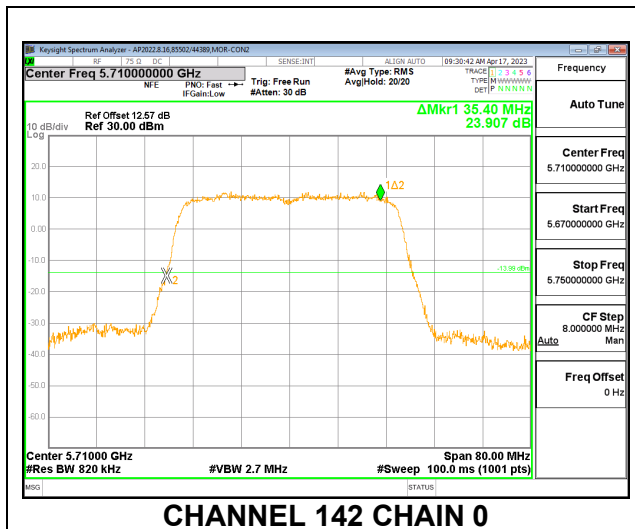

**LOW CHANNEL**

**MID CHANNEL**

**HIGH CHANNEL**

**CHANNEL 142**

### 9.2.20. 802.11ac VHT80 MODE IN THE 5.6 GHz BAND