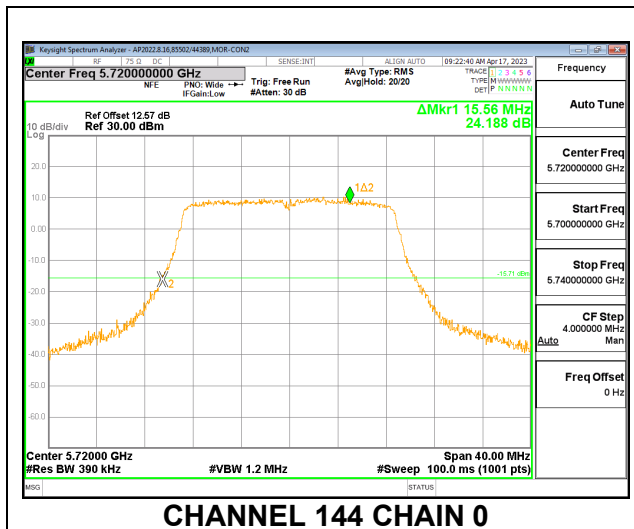

**LOW CHANNEL**

**MID CHANNEL**

**HIGH CHANNEL**

**CHANNEL 144**

**9.2.18. 802.11n HT20 MODE IN THE 5.6 GHz BAND**

**2TX CDD MODE**

Channel	Frequency (MHz)	26 dB Bandwidth	
		Chain 0 (MHz)	Chain 1 (MHz)
Low	5500	20.92	20.80
Mid	5580	20.92	20.72
High	5700	20.88	20.68
144	5720	15.56	15.48

**LOW CHANNEL**

**MID CHANNEL**

**HIGH CHANNEL**

**CHANNEL 144**

**9.2.19. 802.11n HT40 MODE IN THE 5.6 GHz BAND**

**2TX CDD MODE**

Channel	Frequency (MHz)	26 dB Bandwidth	
		Chain 0 (MHz)	Chain 1 (MHz)
Low	5510	40.64	40.72
Mid	5550	40.80	40.72
High	5670	40.80	40.48
142	5710	35.40	35.48

**LOW CHANNEL**

**MID CHANNEL**

**HIGH CHANNEL**

**CHANNEL 142**