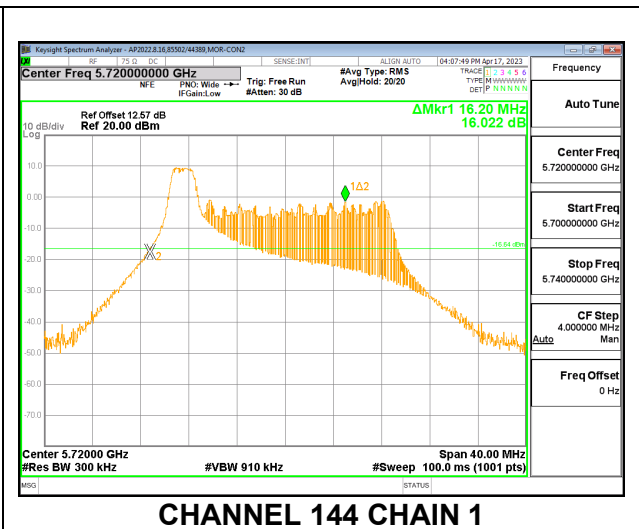

CHANNEL 144