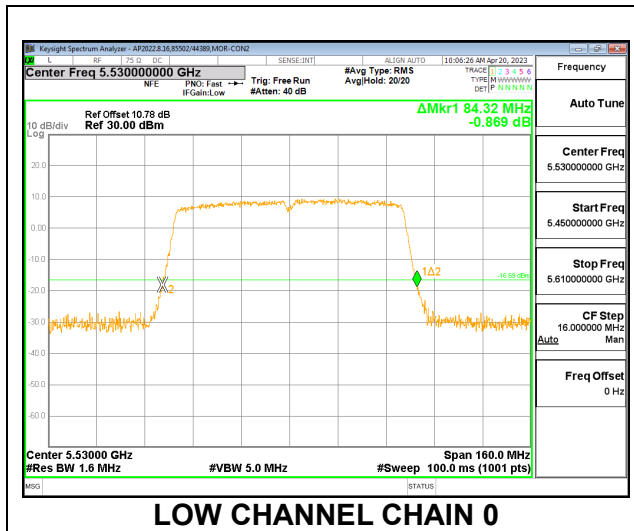

9.2.20. 802.11ac VHT80 MODE IN THE 5.6 GHz BAND

2TX CDD MODE

Channel	Frequency (MHz)	26 dB Bandwidth	
		Chain 0 (MHz)	Chain 1 (MHz)
Low	5530	84.32	83.68
High	5610	83.84	83.68
138	5690	77.08	76.60

LOW CHANNEL