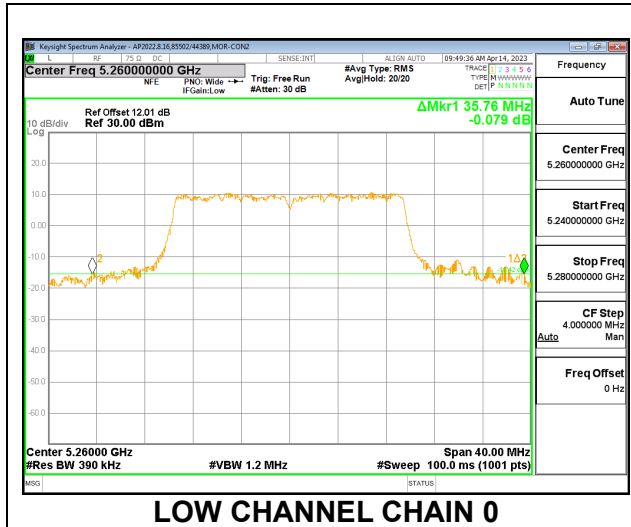

**MID CHANNEL**

**HIGH CHANNEL**

**2TX CDD MODE – 106T**

Channel	Frequency (MHz)	26 dB Bandwidth Chain 0 (MHz)	26 dB Bandwidth Chain 1 (MHz)
Low	5260	22.84	22.32
Mid	5300	23.12	22.24
High	5320	22.24	21.68

**LOW CHANNEL**

**MID CHANNEL**

**HIGH CHANNEL**

**2TX CDD MODE – 242T**

Channel	Frequency (MHz)	26 dB Bandwidth Chain 0 (MHz)	26 dB Bandwidth Chain 1 (MHz)
Low	5260	35.76	26.12
Mid	5300	27.84	24.36
High	5320	27.96	22.76

**LOW CHANNEL**

**MID CHANNEL**

**HIGH CHANNEL**

9.2.14. 802.11ax HE40 MODE IN THE 5.3 GHz BAND

2TX CDD MODE – 484T

Channel	Frequency (MHz)	26 dB Bandwidth Chain 0 (MHz)	26 dB Bandwidth Chain 1 (MHz)
Low	5270	91.20	71.80
High	5310	50.60	54.50

LOW CHANNEL

HIGH CHANNEL

**9.2.15. 802.11ax HE80 MODE IN THE 5.3 GHz BAND**

**2TX CDD MODE – 996T**

Channel	Frequency (MHz)	26 dB Bandwidth Chain 0 (MHz)	26 dB Bandwidth Chain 1 (MHz)
Mid	5290	182.30	196.80