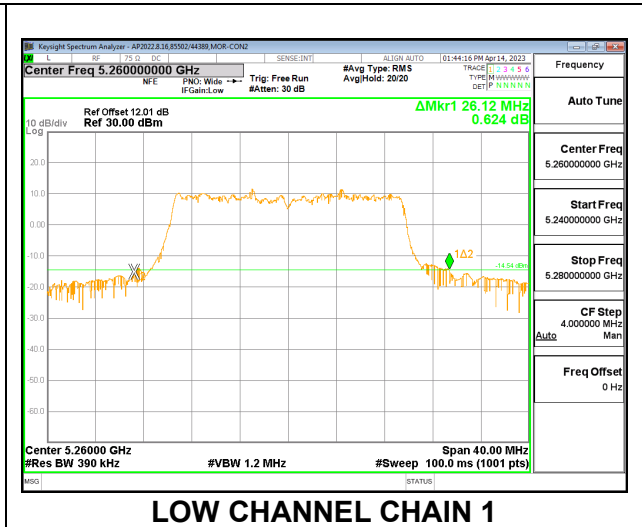

**LOW CHANNEL**

**MID CHANNEL**

**HIGH CHANNEL**

**2TX CDD MODE – 242T**

Channel	Frequency (MHz)	26 dB Bandwidth Chain 0 (MHz)	26 dB Bandwidth Chain 1 (MHz)
Low	5260	35.76	26.12
Mid	5300	27.84	24.36
High	5320	27.96	22.76

**LOW CHANNEL**

**MID CHANNEL**

**HIGH CHANNEL**

9.2.14. 802.11ax HE40 MODE IN THE 5.3 GHz BAND

2TX CDD MODE – 484T

Channel	Frequency (MHz)	26 dB Bandwidth Chain 0 (MHz)	26 dB Bandwidth Chain 1 (MHz)
Low	5270	91.20	71.80
High	5310	50.60	54.50

LOW CHANNEL

HIGH CHANNEL

**9.2.15. 802.11ax HE80 MODE IN THE 5.3 GHz BAND**

**2TX CDD MODE – 996T**

Channel	Frequency (MHz)	26 dB Bandwidth Chain 0 (MHz)	26 dB Bandwidth Chain 1 (MHz)
Mid	5290	182.30	196.80