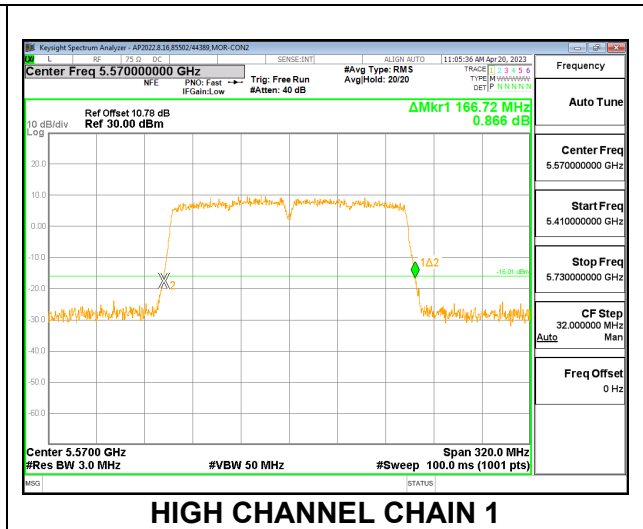

9.2.1. 802.11ac VHT160 MODE IN THE 5.6 GHz BAND

2TX CDD MODE

Channel	Frequency (MHz)	26 dB Bandwidth Antenna 1 (MHz)	26 dB Bandwidth Antenna 2 (MHz)
High	5570	168.64	166.72

MID CHANNEL