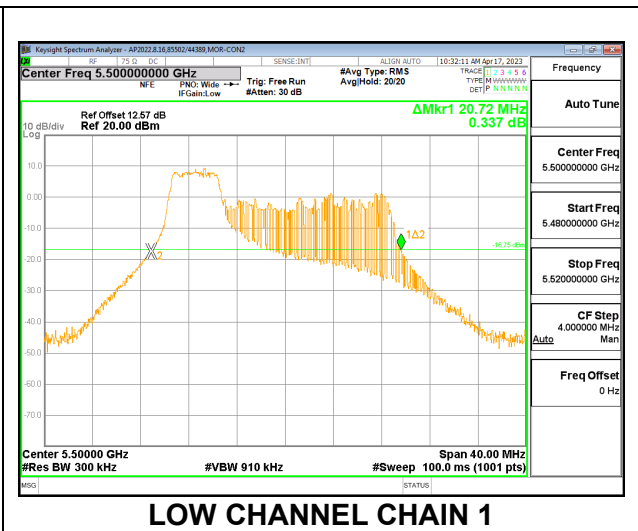

#### LOW CHANNEL

#### MID CHANNEL

**HIGH CHANNEL**

**CHANNEL 144**

**2TX CDD MODE – 52T**

Channel	Frequency (MHz)	26 dB Bandwidth	
		Chain 0 (MHz)	Chain 1 (MHz)
Low	5500	21.76	20.72
Mid	5580	19.96	19.08
High	5700	21.16	20.44
144	5720	16.68	16.12

**LOW CHANNEL**

**LOW CHANNEL CHAIN 0**

**LOW CHANNEL CHAIN 1**

**MID CHANNEL**

**MID CHANNEL CHAIN 0**

**MID CHANNEL CHAIN 1**

**HIGH CHANNEL**

**CHANNEL 144**