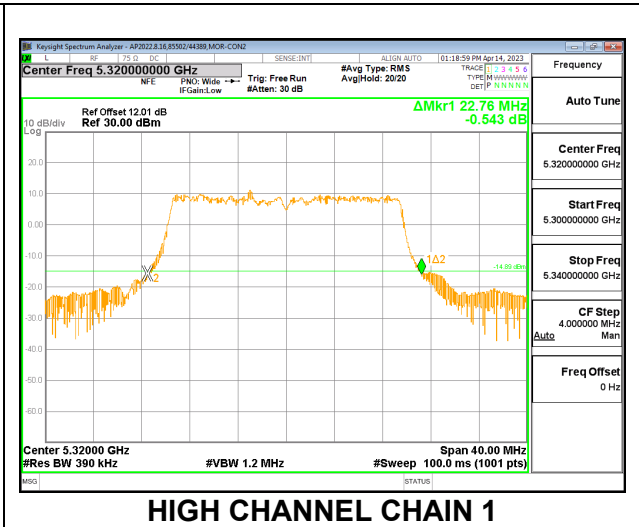

**MID CHANNEL**

**HIGH CHANNEL**

**2TX CDD MODE – 106T**

Channel	Frequency (MHz)	26 dB Bandwidth Chain 0 (MHz)	26 dB Bandwidth Chain 1 (MHz)
Low	5260	22.84	22.32
Mid	5300	23.12	22.24
High	5320	22.24	21.68

**LOW CHANNEL**

**MID CHANNEL**

**HIGH CHANNEL**

**2TX CDD MODE – 242T**

Channel	Frequency (MHz)	26 dB Bandwidth Chain 0 (MHz)	26 dB Bandwidth Chain 1 (MHz)
Low	5260	35.76	26.12
Mid	5300	27.84	24.36
High	5320	27.96	22.76

**LOW CHANNEL**

**MID CHANNEL**

**HIGH CHANNEL**

9.2.14. 802.11ax HE40 MODE IN THE 5.3 GHz BAND

2TX CDD MODE – 484T

Channel	Frequency (MHz)	26 dB Bandwidth Chain 0 (MHz)	26 dB Bandwidth Chain 1 (MHz)
Low	5270	91.20	71.80
High	5310	50.60	54.50

LOW CHANNEL

HIGH CHANNEL

**9.2.15. 802.11ax HE80 MODE IN THE 5.3 GHz BAND**

**2TX CDD MODE – 996T**

Channel	Frequency (MHz)	26 dB Bandwidth Chain 0 (MHz)	26 dB Bandwidth Chain 1 (MHz)
Mid	5290	182.30	196.80