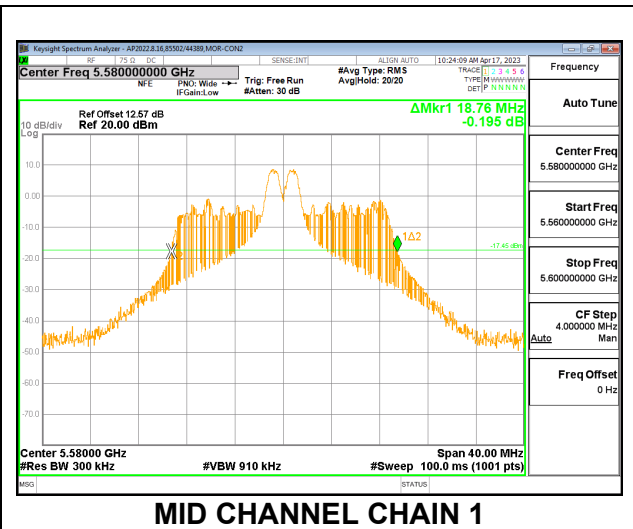

MID CHANNEL