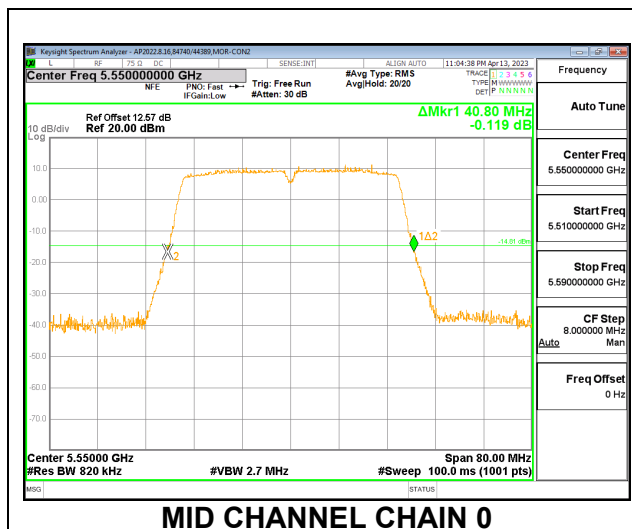

**LOW CHANNEL**

**MID CHANNEL**

**HIGH CHANNEL**

**CHANNEL 144**

**9.2.19. 802.11n HT40 MODE IN THE 5.6 GHz BAND**

**2TX CDD MODE**

Channel	Frequency (MHz)	26 dB Bandwidth	
		Chain 0 (MHz)	Chain 1 (MHz)
Low	5510	40.64	40.72
Mid	5550	40.80	40.72
High	5670	40.80	40.48
142	5710	35.40	35.48

**LOW CHANNEL**

**MID CHANNEL**

**HIGH CHANNEL**

**CHANNEL 142**