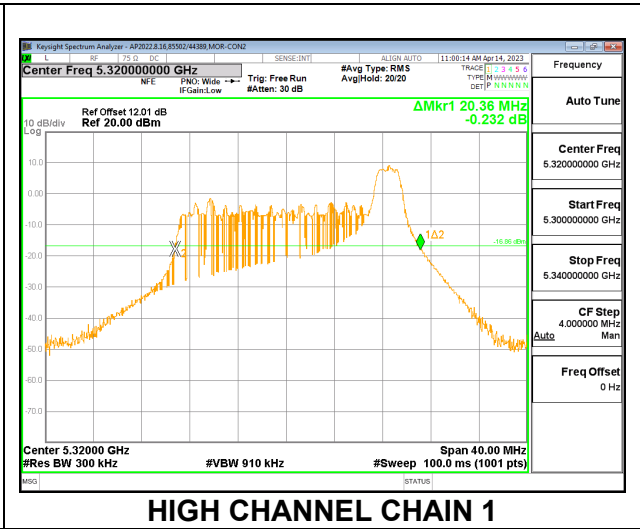

**HIGH CHANNEL**

**2TX CDD MODE – 52T**

Channel	Frequency (MHz)	26 dB Bandwidth Chain 0 (MHz)	26 dB Bandwidth Chain 1 (MHz)
Low	5260	21.76	20.68
Mid	5300	19.88	19.04
High	5320	21.16	20.40

**LOW CHANNEL**

**MID CHANNEL**

**HIGH CHANNEL**

**2TX CDD MODE – 106T**

Channel	Frequency (MHz)	26 dB Bandwidth Chain 0 (MHz)	26 dB Bandwidth Chain 1 (MHz)
Low	5260	22.84	22.32
Mid	5300	23.12	22.24
High	5320	22.24	21.68