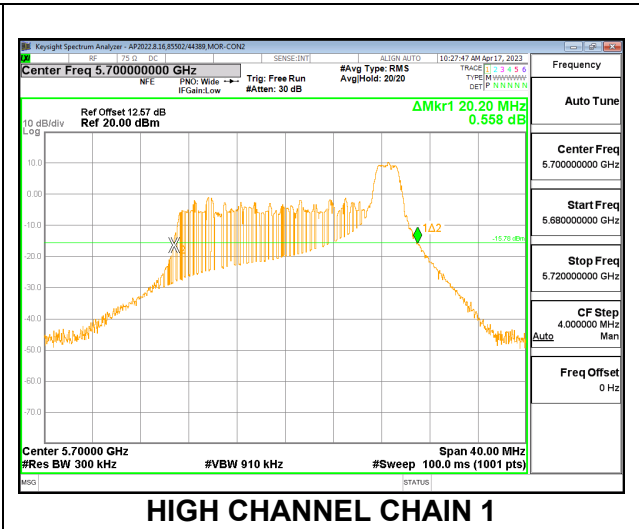

HIGH CHANNEL