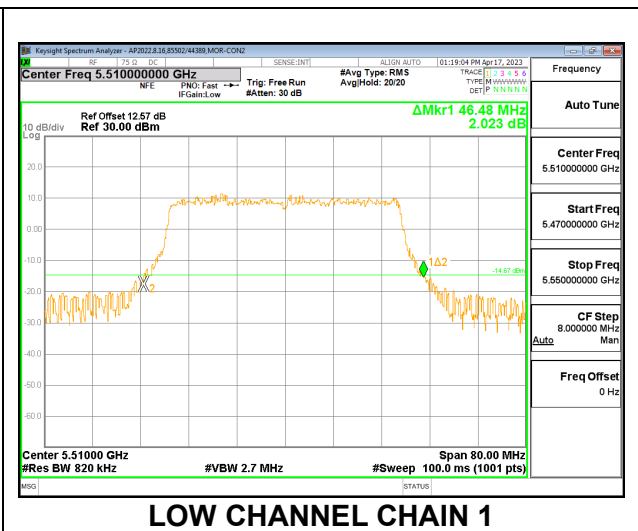

9.2.3. 802.11ax HE40 MODE IN THE 5.6 GHz BAND

2TX CDD MODE – 484T

Channel	Frequency (MHz)	26 dB Bandwidth Chain 0 (MHz)	26 dB Bandwidth Chain 1 (MHz)
Low	5510	45.76	46.48
Mid	5550	46.88	46.48
High	5670	45.92	46.48
142	5710	38.28	38.52

LOW CHANNEL