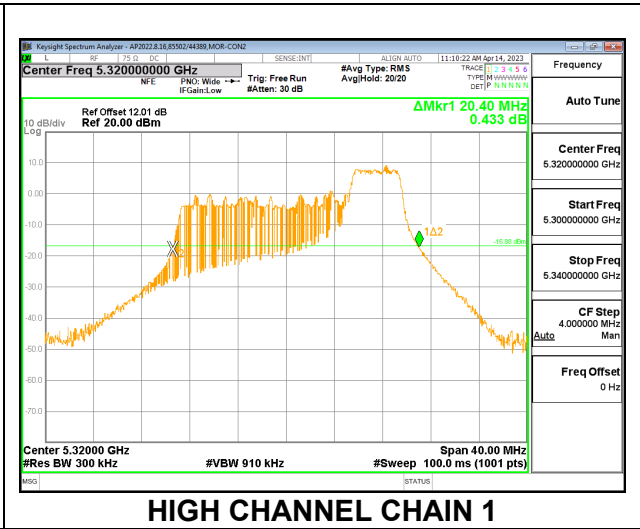

**HIGH CHANNEL**

**2TX CDD MODE – 52T**

Channel	Frequency (MHz)	26 dB Bandwidth Chain 0 (MHz)	26 dB Bandwidth Chain 1 (MHz)
Low	5260	21.76	20.68
Mid	5300	19.88	19.04
High	5320	21.16	20.40

**LOW CHANNEL**

**MID CHANNEL**

**HIGH CHANNEL**

**2TX CDD MODE – 106T**

Channel	Frequency (MHz)	26 dB Bandwidth Chain 0 (MHz)	26 dB Bandwidth Chain 1 (MHz)
Low	5260	22.84	22.32
Mid	5300	23.12	22.24
High	5320	22.24	21.68