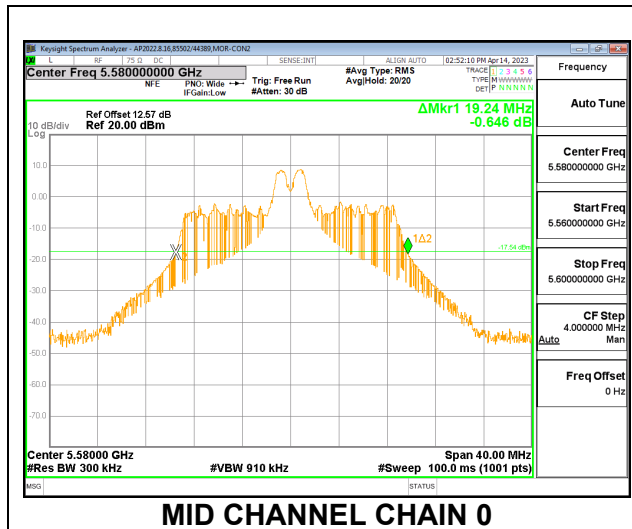

MID CHANNEL