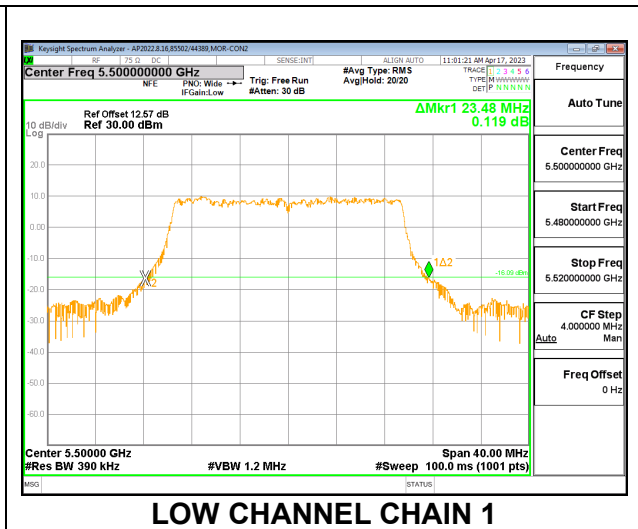

### HIGH CHANNEL

### CHANNEL 144

**2TX CDD MODE – 242T**

Channel	Frequency (MHz)	26 dB Bandwidth Chain 0 (MHz)	26 dB Bandwidth Chain 1 (MHz)
Low	5500	23.92	23.48
Mid	5580	23.84	23.20
High	5700	23.76	23.16
144	5720	16.44	16.92

**LOW CHANNEL**

**LOW CHANNEL CHAIN 0**

**LOW CHANNEL CHAIN 1**

**MID CHANNEL**

**MID CHANNEL CHAIN 0**

**MID CHANNEL CHAIN 1**

### HIGH CHANNEL

**HIGH CHANNEL CHAIN 0**

**HIGH CHANNEL CHAIN 1**