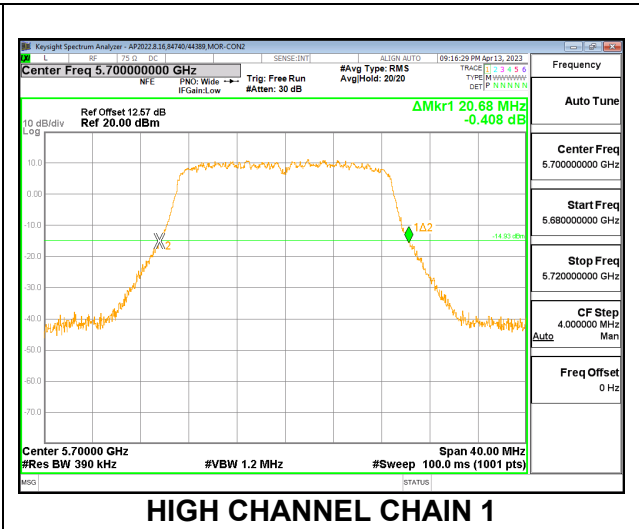

**LOW CHANNEL**

**MID CHANNEL**

**HIGH CHANNEL**

**CHANNEL 144**

**9.2.18. 802.11n HT20 MODE IN THE 5.6 GHz BAND**

**2TX CDD MODE**

Channel	Frequency (MHz)	26 dB Bandwidth	
		Chain 0 (MHz)	Chain 1 (MHz)
Low	5500	20.92	20.80
Mid	5580	20.92	20.72
High	5700	20.88	20.68
144	5720	15.56	15.48

**LOW CHANNEL**

**MID CHANNEL**

**HIGH CHANNEL**

**CHANNEL 144**

**9.2.19. 802.11n HT40 MODE IN THE 5.6 GHz BAND**

**2TX CDD MODE**

Channel	Frequency (MHz)	26 dB Bandwidth	
		Chain 0 (MHz)	Chain 1 (MHz)
Low	5510	40.64	40.72
Mid	5550	40.80	40.72
High	5670	40.80	40.48
142	5710	35.40	35.48