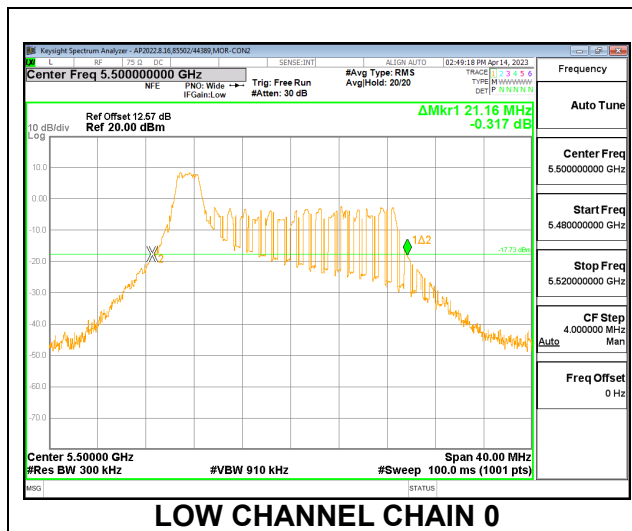

9.2.2. 802.11ax HE20 MODE IN THE 5.6 GHz BAND

2TX CDD MODE – 26T

Channel	Frequency (MHz)	26 dB Bandwidth Chain 0 (MHz)	26 dB Bandwidth Chain 1 (MHz)
Low	5500	21.16	20.48
Mid	5580	19.24	18.76
High	5700	20.76	20.20
144	5720	16.44	16.02

LOW CHANNEL