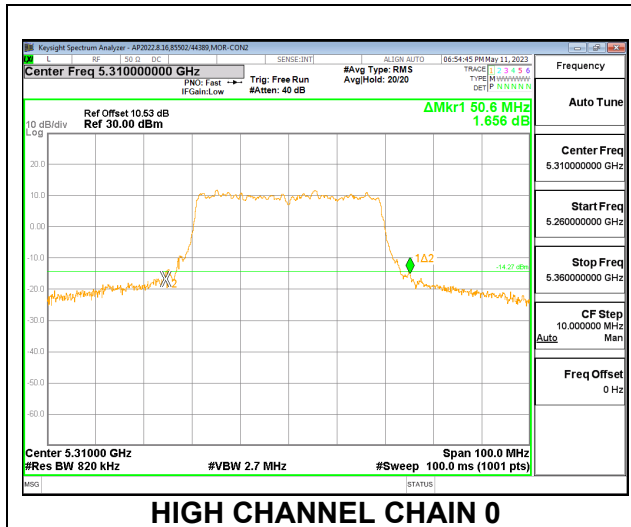

**LOW CHANNEL**

**MID CHANNEL**

**HIGH CHANNEL**

**2TX CDD MODE – 242T**

Channel	Frequency (MHz)	26 dB Bandwidth Chain 0 (MHz)	26 dB Bandwidth Chain 1 (MHz)
Low	5260	35.76	26.12
Mid	5300	27.84	24.36
High	5320	27.96	22.76

**LOW CHANNEL**

**MID CHANNEL**

**HIGH CHANNEL**

9.2.14. 802.11ax HE40 MODE IN THE 5.3 GHz BAND

2TX CDD MODE – 484T

Channel	Frequency (MHz)	26 dB Bandwidth Chain 0 (MHz)	26 dB Bandwidth Chain 1 (MHz)
Low	5270	91.20	71.80
High	5310	50.60	54.50

LOW CHANNEL

HIGH CHANNEL

**9.2.15. 802.11ax HE80 MODE IN THE 5.3 GHz BAND**

**2TX CDD MODE – 996T**

Channel	Frequency (MHz)	26 dB Bandwidth Chain 0 (MHz)	26 dB Bandwidth Chain 1 (MHz)
Mid	5290	182.30	196.80