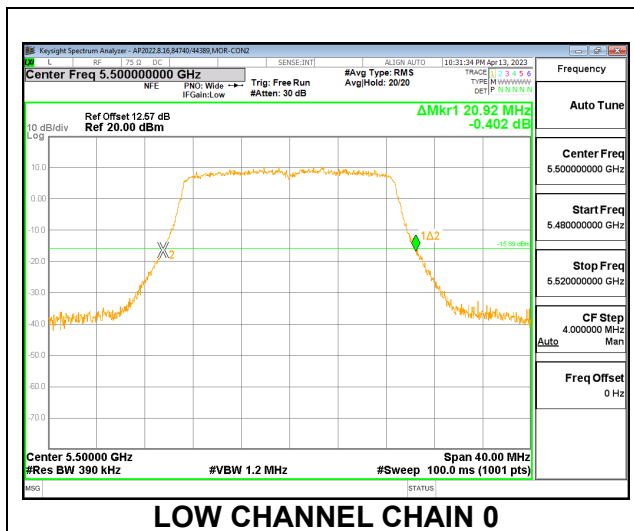

**LOW CHANNEL**

**MID CHANNEL**

**HIGH CHANNEL**

**CHANNEL 144**

**9.2.18. 802.11n HT20 MODE IN THE 5.6 GHz BAND**

**2TX CDD MODE**

Channel	Frequency (MHz)	26 dB Bandwidth	
		Chain 0 (MHz)	Chain 1 (MHz)
Low	5500	20.92	20.80
Mid	5580	20.92	20.72
High	5700	20.88	20.68
144	5720	15.56	15.48

**LOW CHANNEL**

**MID CHANNEL**

**HIGH CHANNEL**

**CHANNEL 144**

**9.2.19. 802.11n HT40 MODE IN THE 5.6 GHz BAND**

**2TX CDD MODE**

Channel	Frequency (MHz)	26 dB Bandwidth	
		Chain 0 (MHz)	Chain 1 (MHz)
Low	5510	40.64	40.72
Mid	5550	40.80	40.72
High	5670	40.80	40.48
142	5710	35.40	35.48