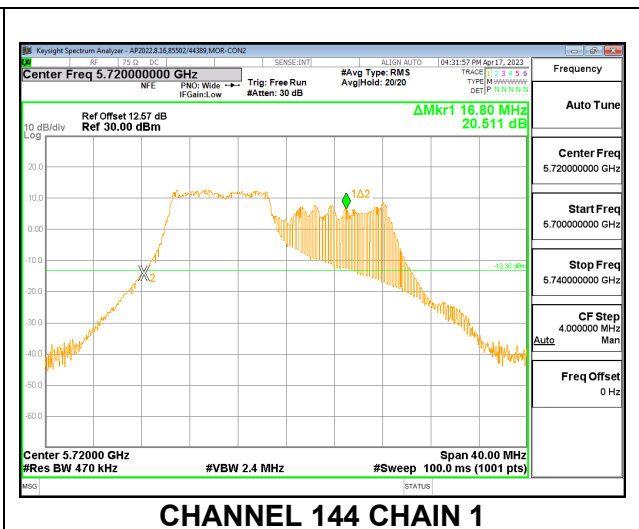

CHANNEL 144