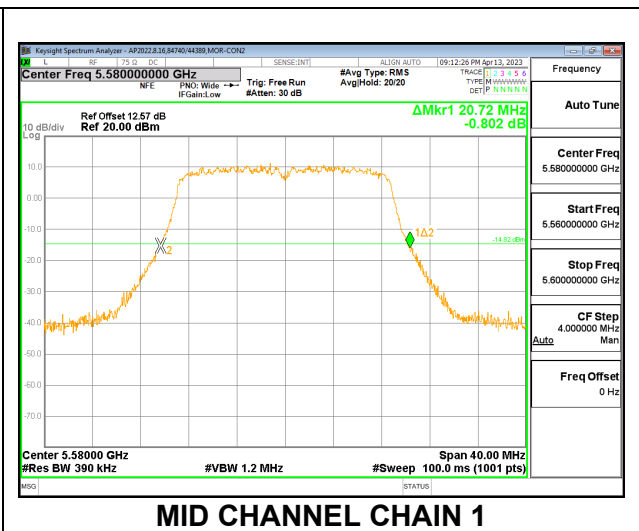

**MID CHANNEL**

**9.2.17. 802.11a MODE IN THE 5.6 GHz BAND**

**2TX CDD MODE**

Channel	Frequency (MHz)	26 dB Bandwidth	
		Chain 0 (MHz)	Chain 1 (MHz)
Low	5500	19.84	19.60
Mid	5580	19.60	19.68
High	5700	19.88	19.60
144	5720	15.12	14.84

**LOW CHANNEL**

**MID CHANNEL**

**HIGH CHANNEL**

**CHANNEL 144**

**9.2.18. 802.11n HT20 MODE IN THE 5.6 GHz BAND**

**2TX CDD MODE**

Channel	Frequency (MHz)	26 dB Bandwidth	
		Chain 0 (MHz)	Chain 1 (MHz)
Low	5500	20.92	20.80
Mid	5580	20.92	20.72
High	5700	20.88	20.68
144	5720	15.56	15.48

**LOW CHANNEL**

**MID CHANNEL**

**HIGH CHANNEL**

**CHANNEL 144**

**9.2.19. 802.11n HT40 MODE IN THE 5.6 GHz BAND**

**2TX CDD MODE**

Channel	Frequency (MHz)	26 dB Bandwidth	
		Chain 0 (MHz)	Chain 1 (MHz)
Low	5510	40.64	40.72
Mid	5550	40.80	40.72
High	5670	40.80	40.48
142	5710	35.40	35.48