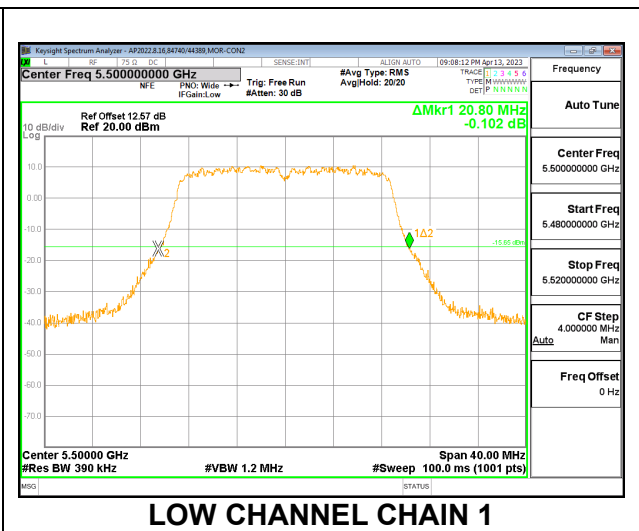

**LOW CHANNEL**

**MID CHANNEL**

**HIGH CHANNEL**

**CHANNEL 144**

**9.2.18. 802.11n HT20 MODE IN THE 5.6 GHz BAND**

**2TX CDD MODE**

Channel	Frequency (MHz)	26 dB Bandwidth	
		Chain 0 (MHz)	Chain 1 (MHz)
Low	5500	20.92	20.80
Mid	5580	20.92	20.72
High	5700	20.88	20.68
144	5720	15.56	15.48

**LOW CHANNEL**

**MID CHANNEL**

**HIGH CHANNEL**

**CHANNEL 144**

**9.2.19. 802.11n HT40 MODE IN THE 5.6 GHz BAND**

**2TX CDD MODE**

Channel	Frequency (MHz)	26 dB Bandwidth	
		Chain 0 (MHz)	Chain 1 (MHz)
Low	5510	40.64	40.72
Mid	5550	40.80	40.72
High	5670	40.80	40.48
142	5710	35.40	35.48