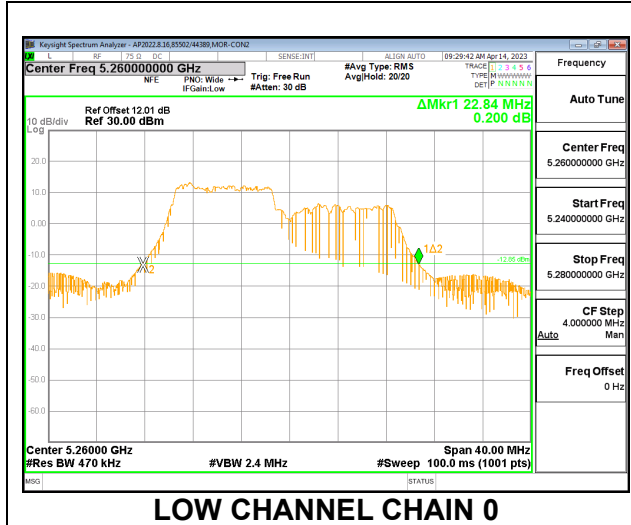

**HIGH CHANNEL**

**2TX CDD MODE – 52T**

Channel	Frequency (MHz)	26 dB Bandwidth Chain 0 (MHz)	26 dB Bandwidth Chain 1 (MHz)
Low	5260	21.76	20.68
Mid	5300	19.88	19.04
High	5320	21.16	20.40

**LOW CHANNEL**

**MID CHANNEL**

**HIGH CHANNEL**

**2TX CDD MODE – 106T**

Channel	Frequency (MHz)	26 dB Bandwidth Chain 0 (MHz)	26 dB Bandwidth Chain 1 (MHz)
Low	5260	22.84	22.32
Mid	5300	23.12	22.24
High	5320	22.24	21.68

**LOW CHANNEL**

**MID CHANNEL**

**HIGH CHANNEL**

**2TX CDD MODE – 242T**

Channel	Frequency (MHz)	26 dB Bandwidth Chain 0 (MHz)	26 dB Bandwidth Chain 1 (MHz)
Low	5260	35.76	26.12
Mid	5300	27.84	24.36
High	5320	27.96	22.76

**LOW CHANNEL**

**MID CHANNEL**

**HIGH CHANNEL**

9.2.14. 802.11ax HE40 MODE IN THE 5.3 GHz BAND

2TX CDD MODE – 484T

Channel	Frequency (MHz)	26 dB Bandwidth Chain 0 (MHz)	26 dB Bandwidth Chain 1 (MHz)
Low	5270	91.20	71.80
High	5310	50.60	54.50