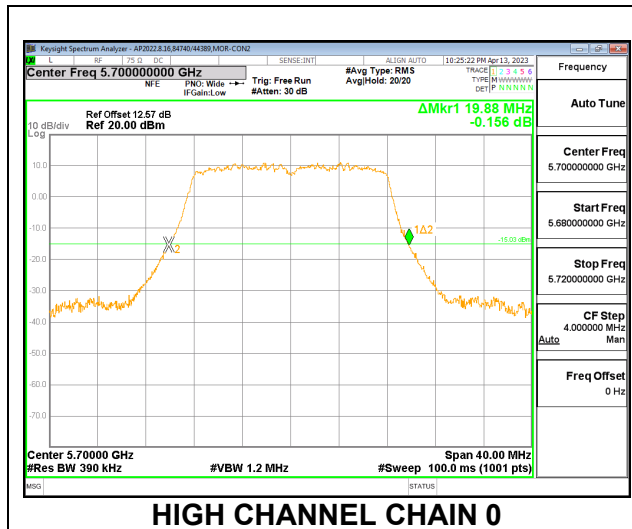

LOW CHANNEL

HIGH CHANNEL

**9.2.15. 802.11ax HE80 MODE IN THE 5.3 GHz BAND**

**2TX CDD MODE – 996T**

Channel	Frequency (MHz)	26 dB Bandwidth Chain 0 (MHz)	26 dB Bandwidth Chain 1 (MHz)
Mid	5290	182.30	196.80

**MID CHANNEL**

**9.2.16. 802.11ax HE160 MODE IN THE 5.2 AND 5.3 GHz BAND**

**2TX CDD MODE – 2x996T**

Channel	Frequency (MHz)	26 dB Bandwidth Antenna 1 (MHz)	26 dB Bandwidth Antenna 2 (MHz)
Mid	5250	168.32	168.32

**MID CHANNEL**

**9.2.17. 802.11a MODE IN THE 5.6 GHz BAND**

**2TX CDD MODE**

Channel	Frequency (MHz)	26 dB Bandwidth	
		Chain 0 (MHz)	Chain 1 (MHz)
Low	5500	19.84	19.60
Mid	5580	19.60	19.68
High	5700	19.88	19.60
144	5720	15.12	14.84

**LOW CHANNEL**

**MID CHANNEL**

**HIGH CHANNEL**

**CHANNEL 144**

**9.2.18. 802.11n HT20 MODE IN THE 5.6 GHz BAND**

**2TX CDD MODE**

Channel	Frequency (MHz)	26 dB Bandwidth	
		Chain 0 (MHz)	Chain 1 (MHz)
Low	5500	20.92	20.80
Mid	5580	20.92	20.72
High	5700	20.88	20.68
144	5720	15.56	15.48