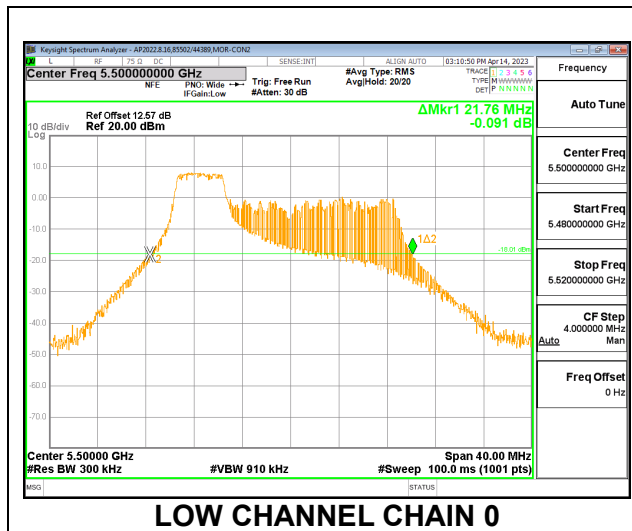

#### LOW CHANNEL

#### MID CHANNEL

**HIGH CHANNEL**

**CHANNEL 144**

**2TX CDD MODE – 52T**

Channel	Frequency (MHz)	26 dB Bandwidth	
		Chain 0 (MHz)	Chain 1 (MHz)
Low	5500	21.76	20.72
Mid	5580	19.96	19.08
High	5700	21.16	20.44
144	5720	16.68	16.12

**LOW CHANNEL**

**LOW CHANNEL CHAIN 0**

**LOW CHANNEL CHAIN 1**

**MID CHANNEL**

**MID CHANNEL CHAIN 0**

**MID CHANNEL CHAIN 1**

**HIGH CHANNEL**

**CHANNEL 144**