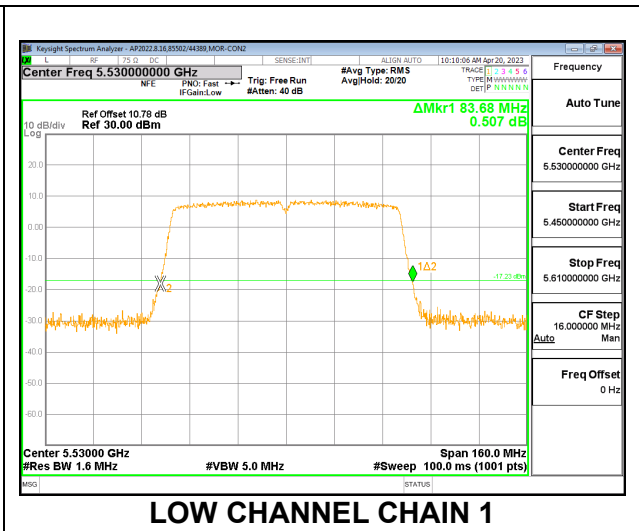

9.2.20. 802.11ac VHT80 MODE IN THE 5.6 GHz BAND

2TX CDD MODE

Channel	Frequency (MHz)	26 dB Bandwidth	
		Chain 0 (MHz)	Chain 1 (MHz)
Low	5530	84.32	83.68
High	5610	83.84	83.68
138	5690	77.08	76.60

LOW CHANNEL