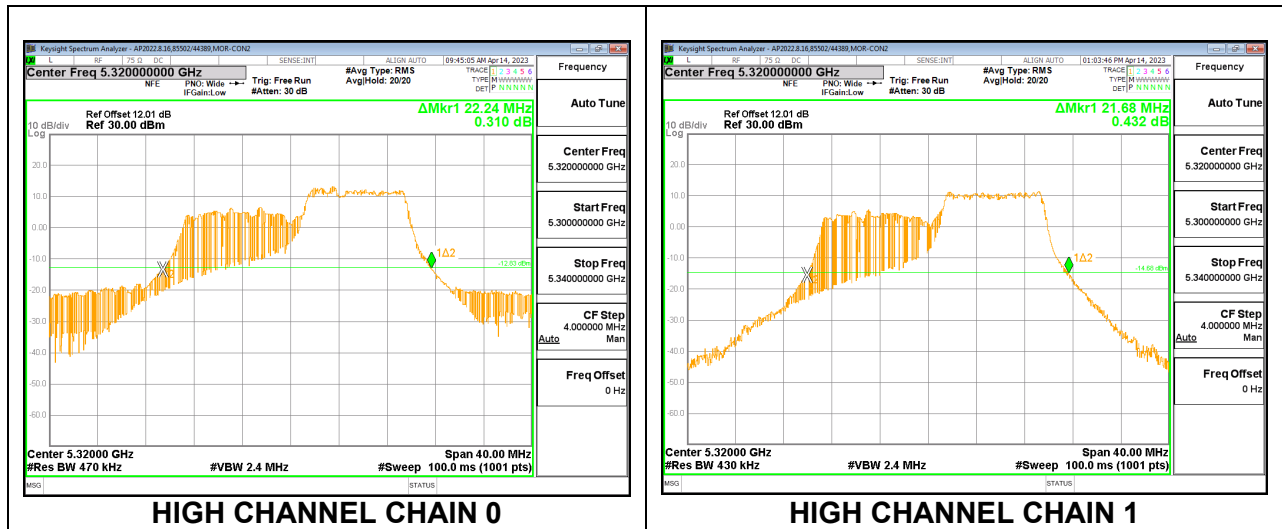

**MID CHANNEL**

**HIGH CHANNEL**

**2TX CDD MODE – 106T**

Channel	Frequency (MHz)	26 dB Bandwidth Chain 0 (MHz)	26 dB Bandwidth Chain 1 (MHz)
Low	5260	22.84	22.32
Mid	5300	23.12	22.24
High	5320	22.24	21.68

**LOW CHANNEL**

**MID CHANNEL**

**HIGH CHANNEL**

**2TX CDD MODE – 242T**

Channel	Frequency (MHz)	26 dB Bandwidth Chain 0 (MHz)	26 dB Bandwidth Chain 1 (MHz)
Low	5260	35.76	26.12
Mid	5300	27.84	24.36
High	5320	27.96	22.76