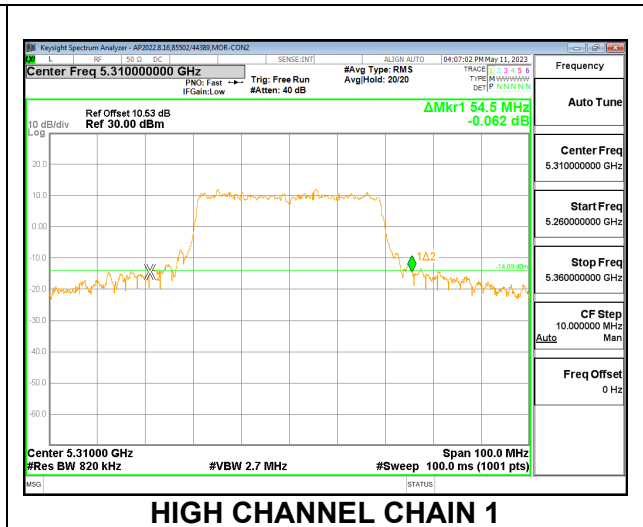

**LOW CHANNEL**

**MID CHANNEL**

**HIGH CHANNEL**

9.2.14. 802.11ax HE40 MODE IN THE 5.3 GHz BAND

2TX CDD MODE – 484T

Channel	Frequency (MHz)	26 dB Bandwidth Chain 0 (MHz)	26 dB Bandwidth Chain 1 (MHz)
Low	5270	91.20	71.80
High	5310	50.60	54.50

LOW CHANNEL

HIGH CHANNEL

**9.2.15. 802.11ax HE80 MODE IN THE 5.3 GHz BAND**

**2TX CDD MODE – 996T**

Channel	Frequency (MHz)	26 dB Bandwidth Chain 0 (MHz)	26 dB Bandwidth Chain 1 (MHz)
Mid	5290	182.30	196.80