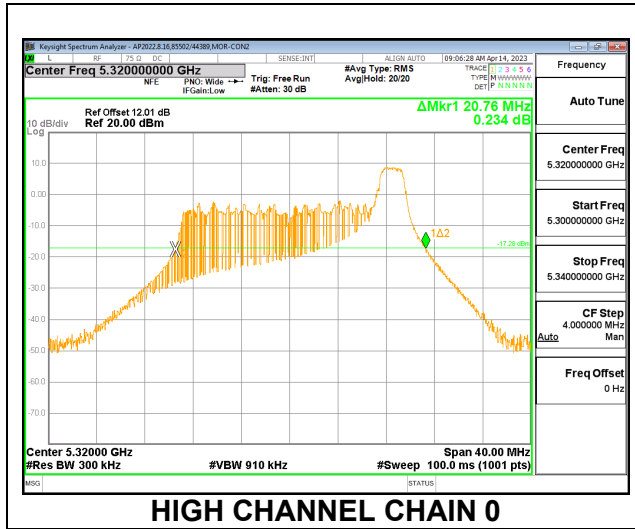

**HIGH CHANNEL**

**2TX CDD MODE – 52T**

Channel	Frequency (MHz)	26 dB Bandwidth Chain 0 (MHz)	26 dB Bandwidth Chain 1 (MHz)
Low	5260	21.76	20.68
Mid	5300	19.88	19.04
High	5320	21.16	20.40

**LOW CHANNEL**

**MID CHANNEL**

**HIGH CHANNEL**

**2TX CDD MODE – 106T**

Channel	Frequency (MHz)	26 dB Bandwidth Chain 0 (MHz)	26 dB Bandwidth Chain 1 (MHz)
Low	5260	22.84	22.32
Mid	5300	23.12	22.24
High	5320	22.24	21.68