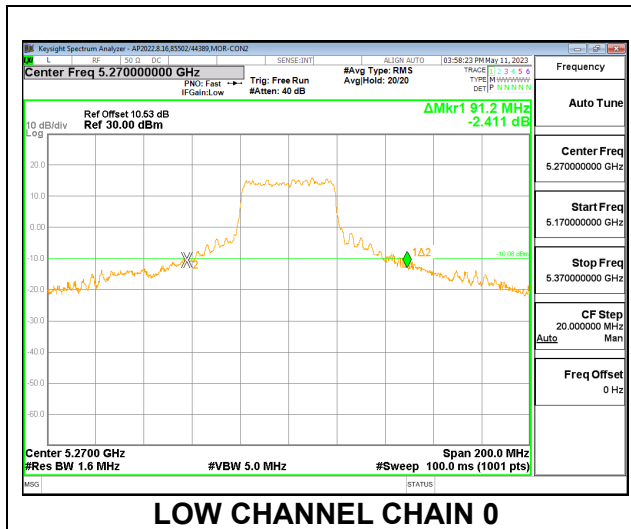

**LOW CHANNEL**

**MID CHANNEL**

**HIGH CHANNEL**

9.2.14. 802.11ax HE40 MODE IN THE 5.3 GHz BAND

2TX CDD MODE – 484T

Channel	Frequency (MHz)	26 dB Bandwidth Chain 0 (MHz)	26 dB Bandwidth Chain 1 (MHz)
Low	5270	91.20	71.80
High	5310	50.60	54.50

LOW CHANNEL

HIGH CHANNEL

**9.2.15. 802.11ax HE80 MODE IN THE 5.3 GHz BAND**

**2TX CDD MODE – 996T**

Channel	Frequency (MHz)	26 dB Bandwidth Chain 0 (MHz)	26 dB Bandwidth Chain 1 (MHz)
Mid	5290	182.30	196.80