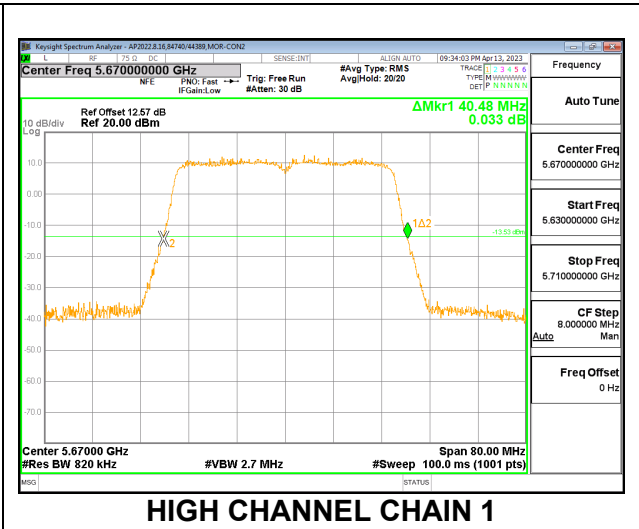

**LOW CHANNEL**

**MID CHANNEL**

**HIGH CHANNEL**

**CHANNEL 144**

**9.2.19. 802.11n HT40 MODE IN THE 5.6 GHz BAND**

**2TX CDD MODE**

Channel	Frequency (MHz)	26 dB Bandwidth	
		Chain 0 (MHz)	Chain 1 (MHz)
Low	5510	40.64	40.72
Mid	5550	40.80	40.72
High	5670	40.80	40.48
142	5710	35.40	35.48

**LOW CHANNEL**

**MID CHANNEL**

**HIGH CHANNEL**

**CHANNEL 142**