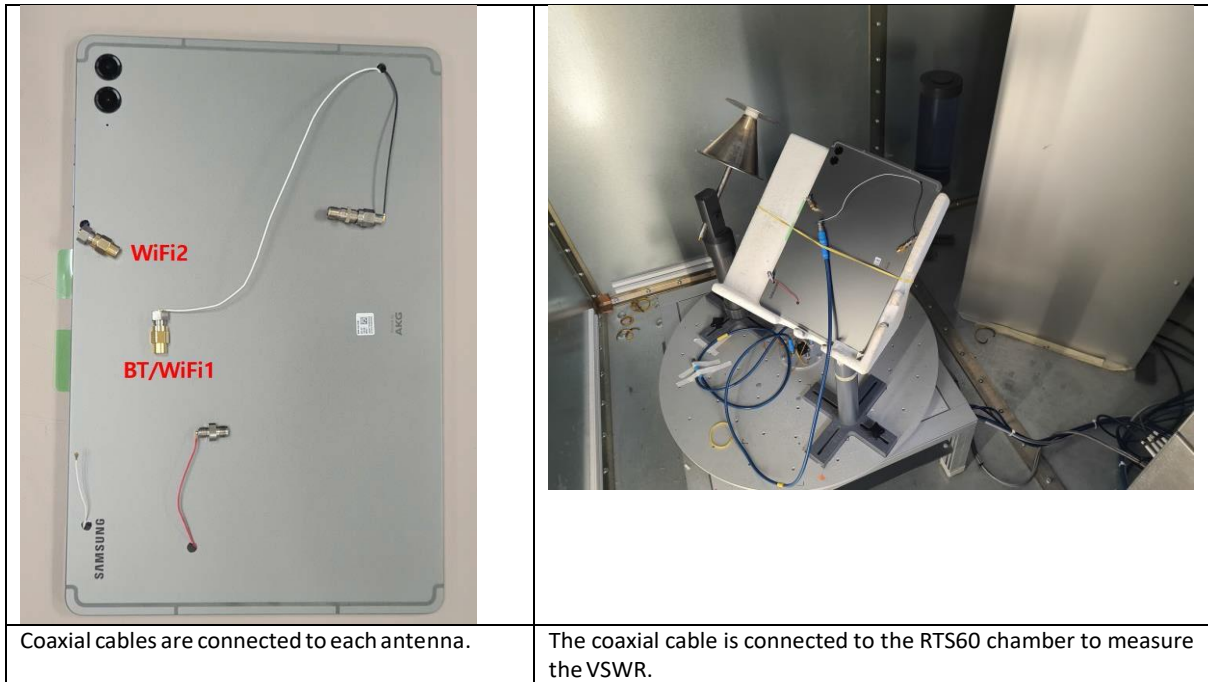

Set-up Photo for Antenna Gain measurement

Return Loss & VSWR Test

Photo #1

Testing with network analyzer

Photo #2

Radiation Pattern Test

Photo #3

Geometry for SM-X616B for Radiation patterns.