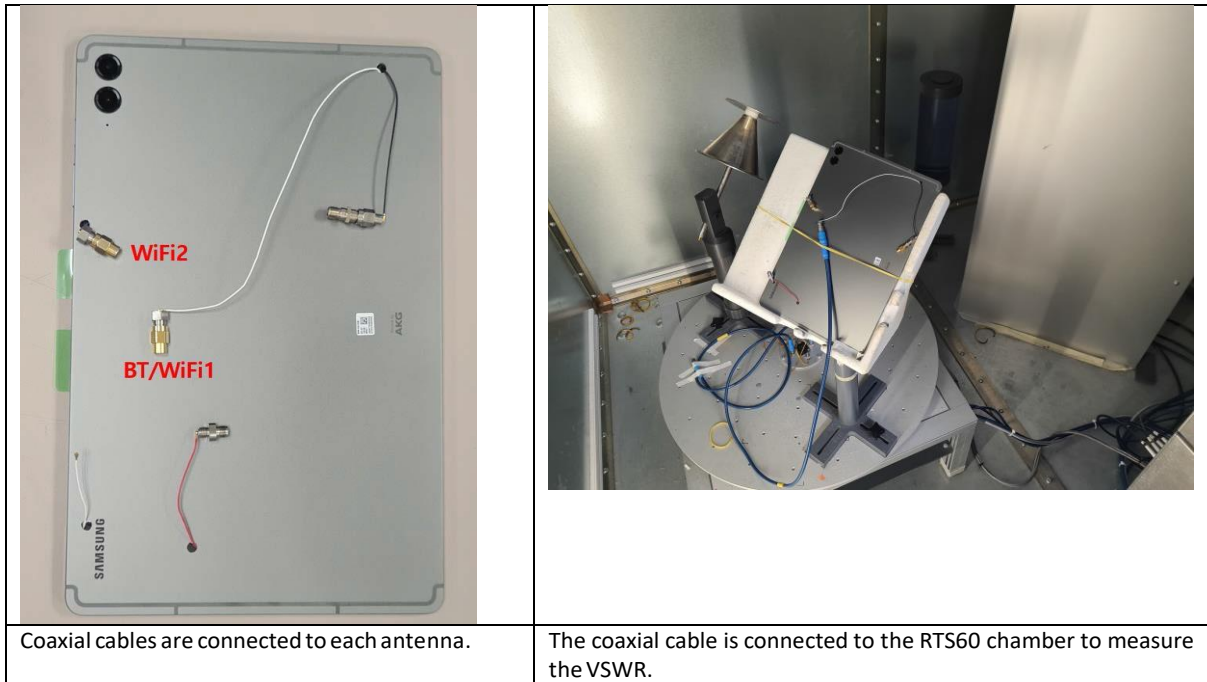

Set-up Photo for Antenna Gain measurement

Return Loss & VSWR Test

Photo #1

Testing with network analyzer

Photo #2

Radiation Pattern Test

Photo #3

Geometry for SM-X616B, SM-X610 for Radiation patterns.