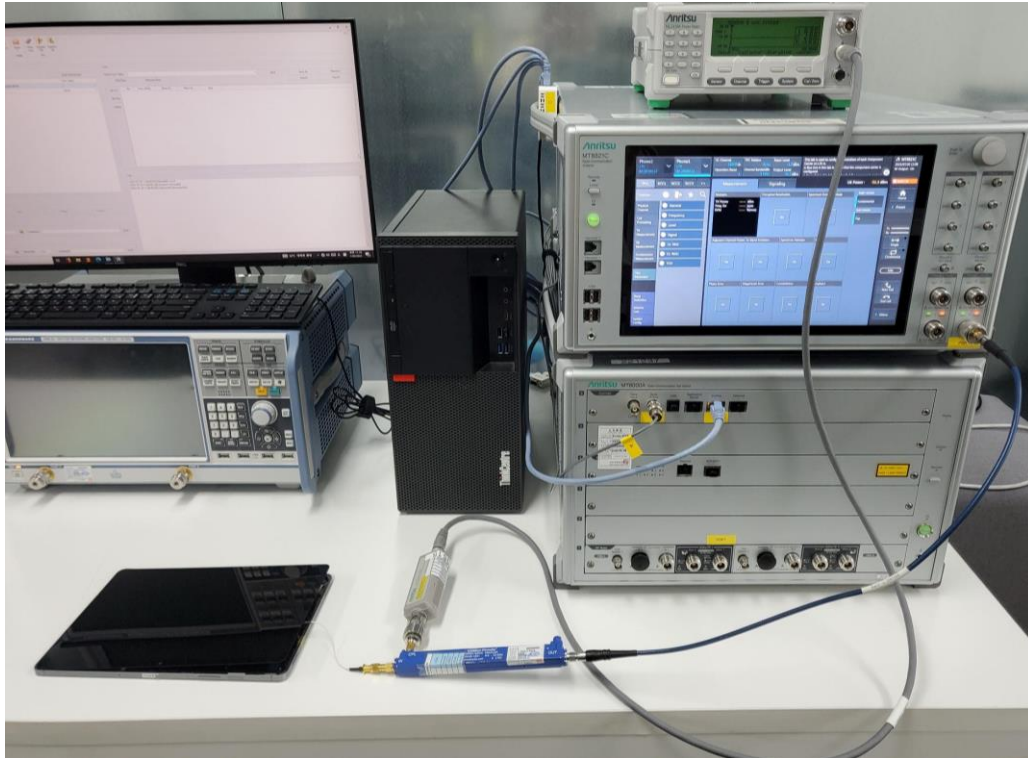

## Test setup photos

F TC 01/03/05/14/15 : Conducted test in MT8821C callbox

F TC 02/04/13 : Conducted test in MT8000A callbox

F TC 06 : Conducted test in MT8821C & MT8000A callbox

F TC 07/08 : Conducted test in MT8000A callbox

F\_TC\_09 : Conducted test in MT8821C & MT8000A callbox

**-END-**