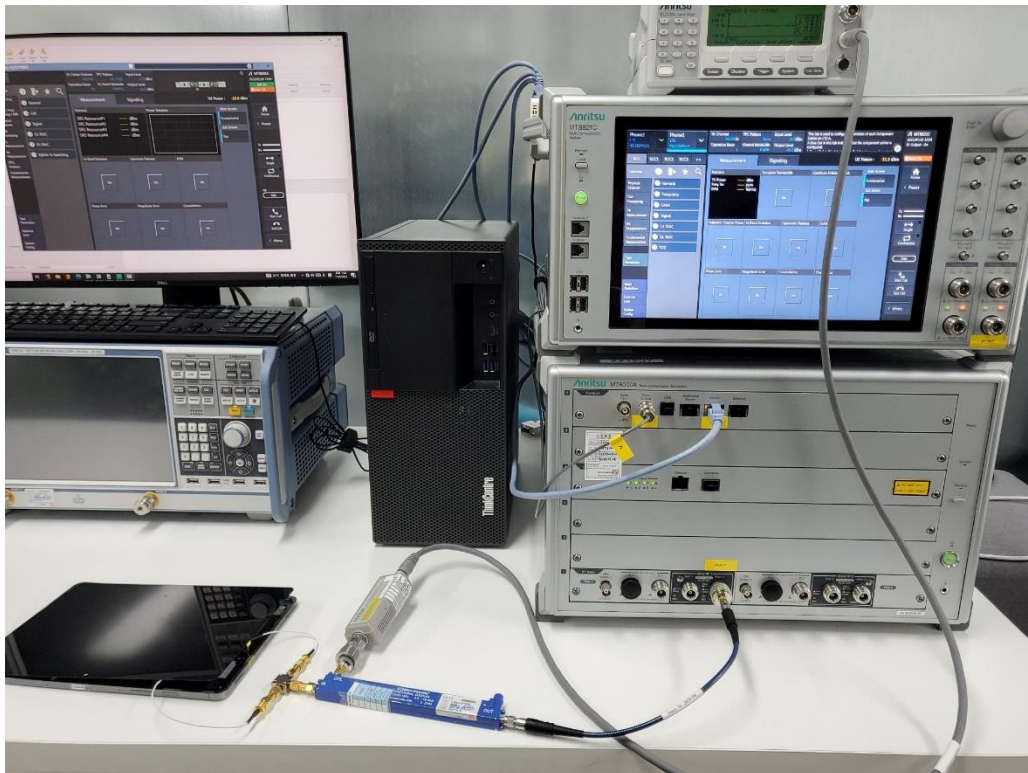

## Test setup photos

F TC 01/03/05/14/15 : Conducted test in MT8821C callbox

F TC 02/04/13 : Conducted test in MT8000A callbox

F TC 06 : Conducted test in MT8821C & MT8000A callbox

F TC 07/08 : Conducted test in MT8000A callbox

F\_TC\_09 : Conducted test in MT8821C & MT8000A callbox

**-END-**