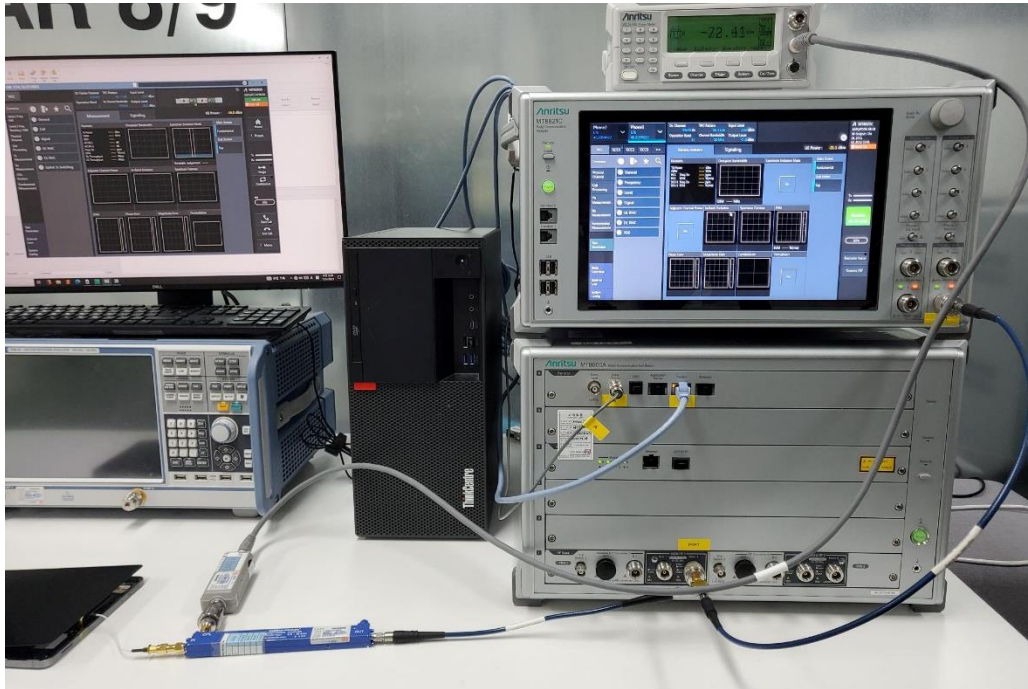

## Test setup photos

F TC 01/03/05/14/15 : Conducted test in MT8821C callbox

F TC 02/04/13 : Conducted test in MT8000A callbox

F TC 06 : Conducted test in MT8821C & MT8000A callbox

F TC 07/08 : Conducted test in MT8000A callbox

F\_TC\_09 : Conducted test in MT8821C & MT8000A callbox

**-END-**