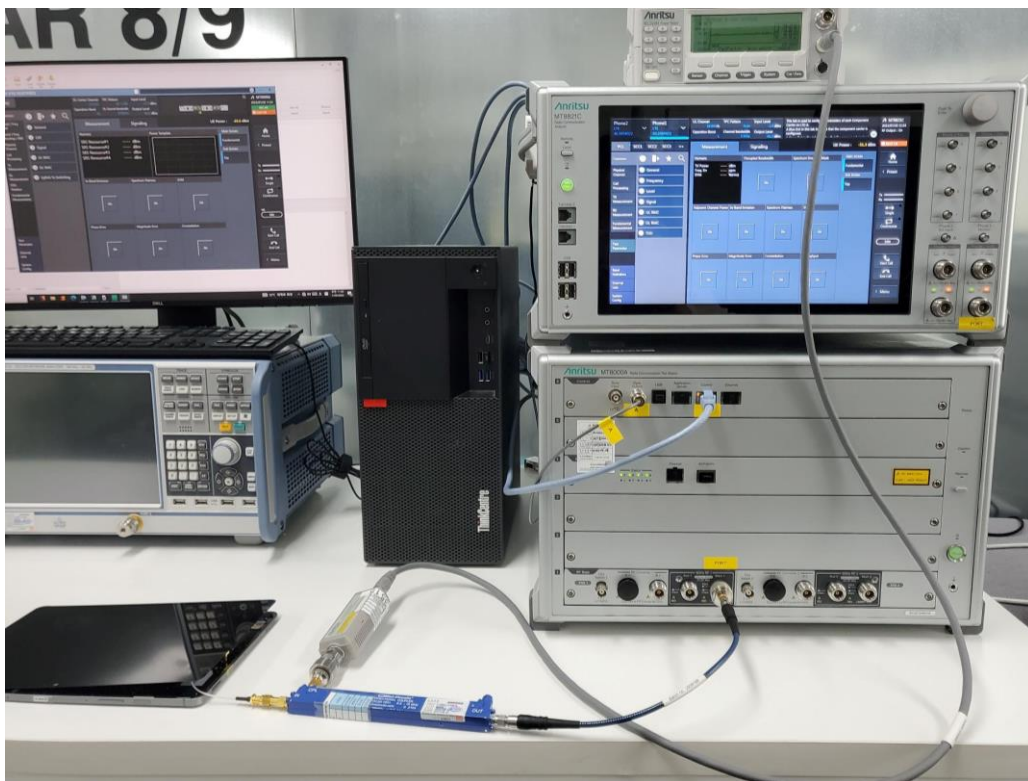

## Test setup photos

F TC 01/03/05/14/15 : Conducted test in MT8821C callbox

F TC 02/04/13 : Conducted test in MT8000A callbox

F TC 06 : Conducted test in MT8821C & MT8000A callbox

F TC 07/08 : Conducted test in MT8000A callbox

F\_TC\_09 : Conducted test in MT8821C & MT8000A callbox

**-END-**